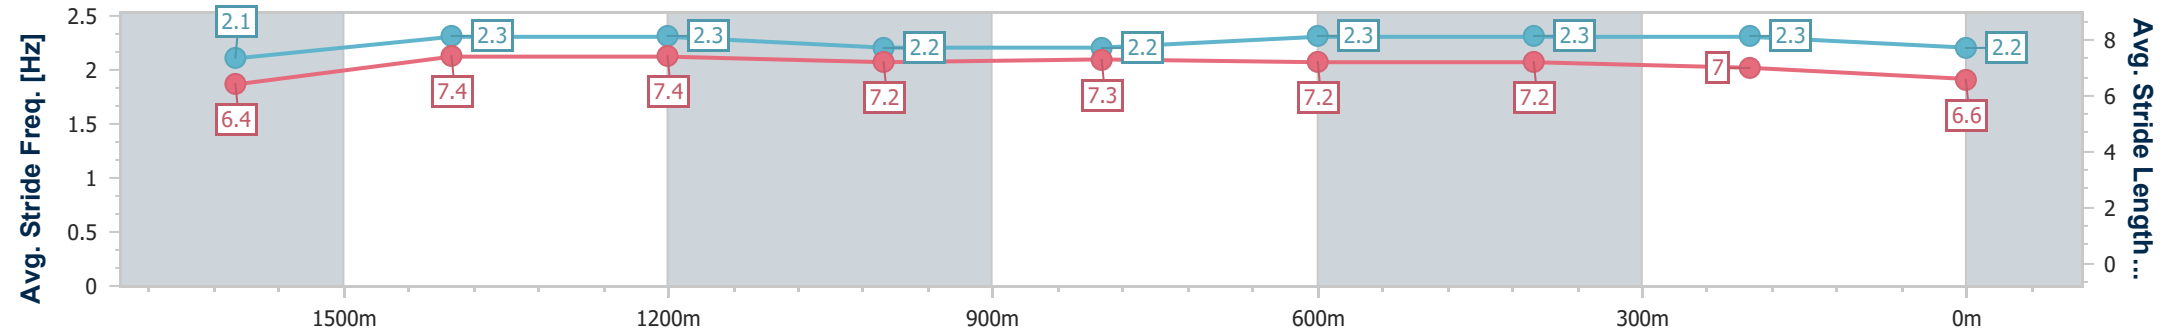

- [] Ranking at each section and finish
- .-.- No data available at this section
- NA No data available

Horse/Jockey Name	Set Beat
Final Rank	11
Fastest Section Time (Section)	0:11.79 (1600m)
Top Speed [km/h] (Section)	62.4 (1600m)
Race State	Finished

Sunshine Coast QLD Professional

Race 3: BLI BLI HOTEL Class 1 Handicap - 1800m

24 September 2023 - 14:12

Track Rating: Good 4, Weather: Overcast, Rail Position: +2m Entire

Section	Overall	1600m	1400m	1200m	1000m	800m	600m	400m	200m			
Section Times	1:54.04 [11] (0:14.66)	1:39.38 [7] (0:11.79)	1:27.59 [7] (0:11.89)	1:15.70 [7] (0:12.46)	1:03.24 [7] (0:12.36)	0:50.88 [7] (0:12.23)	0:38.65 [7] (0:12.20)	0:26.45 [9] (0:12.39)	0:14.06 [10] (0:14.06)			
Average Speed [km/h]	49.3	61.2	60.7	58.0	58.7	59.5	59.5	58.1	51.5			
Top Speed [km/h]	60.8	62.4	61.9	59.4	59.6	60.3	60.2	58.9	56.1			
Avg. Dist. to Rail [m]	4.0	1.1	1.6	2.1	2.4	2.0	1.2	4.0	4.7			
Avg. Stride Freq. [Hz]	2.1	2.3	2.3	2.2	2.2	2.3	2.3	2.3	2.2			
Avg. Stride Length [m]	6.4	7.4	7.4	7.2	7.3	7.2	7.2	7.0	6.6			

- [] Ranking at each section and finish
- .-.- No data available at this section
- NA No data available