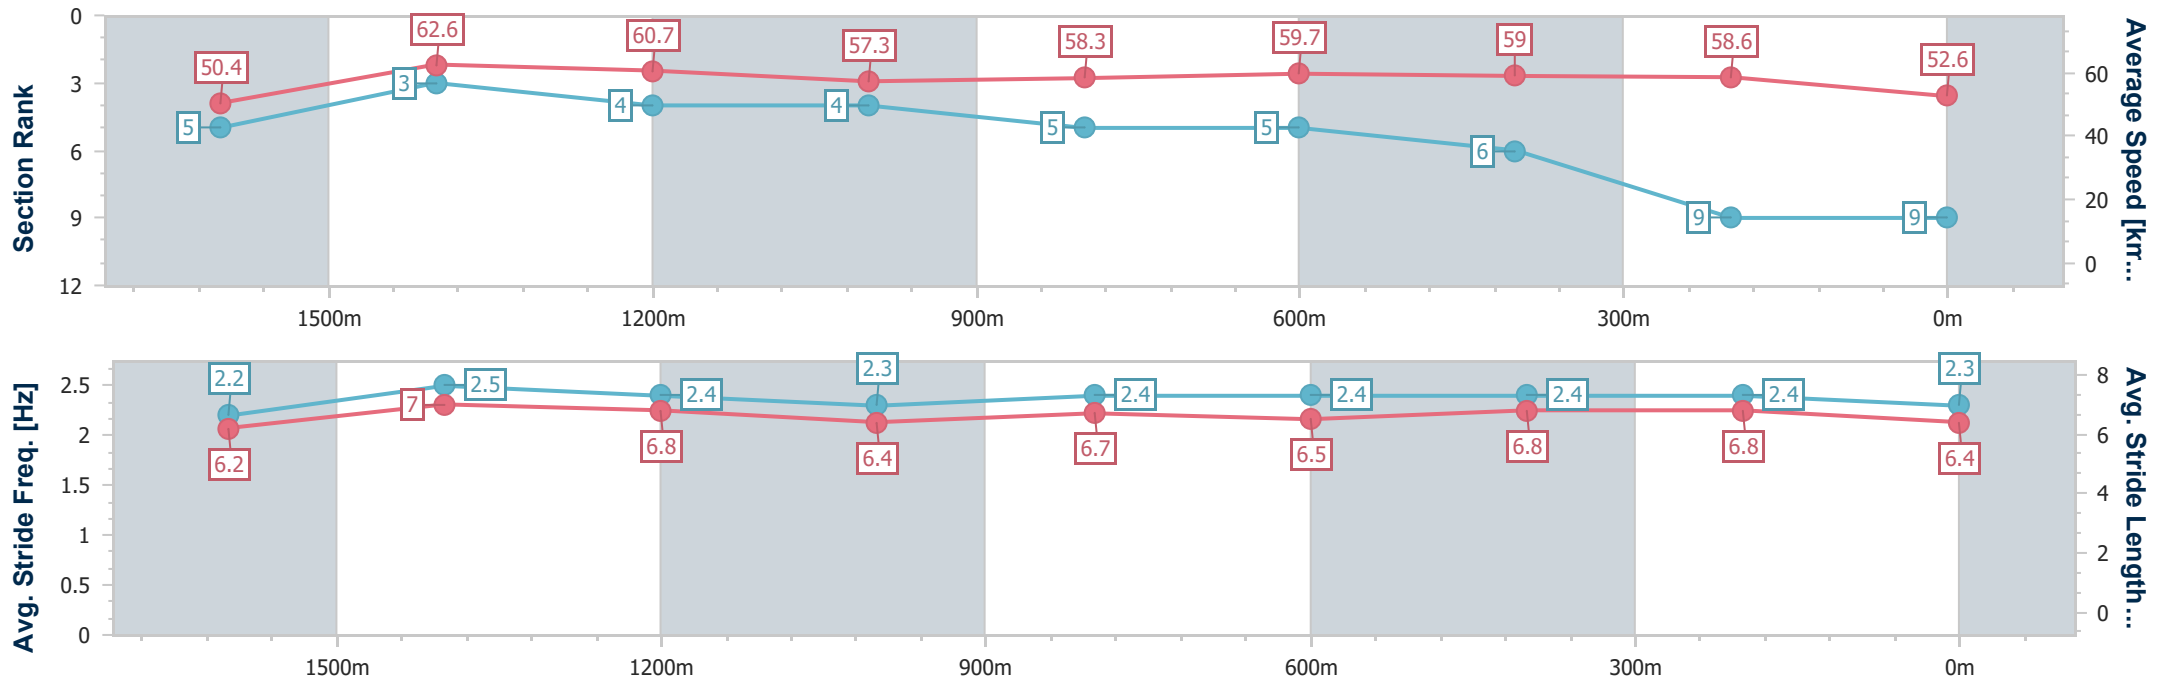

- [] Ranking at each section and finish
- .-.- No data available at this section
- NA No data available

Horse/Jockey Name	Craiglea Karly
Final Rank	9
Fastest Section Time (Section)	0:11.57 (1600m)
Top Speed [km/h] (Section)	64.2 (Overall)
Race State	Finished

Sunshine Coast QLD Professional

Race 3: BLI BLI HOTEL Class 1 Handicap - 1800m

24 September 2023 - 14:12

Track Rating: Good 4, Weather: Overcast, Rail Position: +2m Entire

Section	Overall	1600m	1400m	1200m	1000m	800m	600m	400m	200m				
Section Times	1:53.53 [9] (0:14.33)	1:39.20 [5] (0:11.57)	1:27.63 [3] (0:11.96)	1:15.67 [4] (0:12.60)	1:03.07 [4] (0:12.45)	0:50.62 [5] (0:12.22)	0:38.40 [5] (0:12.37)	0:26.03 [6] (0:12.31)	0:13.72 [9] (0:13.72)				
Average Speed [km/h]	50.4	62.6	60.7	57.3	58.3	59.7	59.0	58.6	52.6				
Top Speed [km/h]	64.2	64.2	62.2	58.5	59.4	60.3	60.2	60.2	56.2				
Avg. Dist. to Rail [m]	5.7	2.0	3.1	3.1	3.1	2.2	2.3	5.6	6.9				
Avg. Stride Freq. [Hz]	2.2	2.5	2.4	2.3	2.4	2.4	2.4	2.4	2.3				
Avg. Stride Length [m]	6.2	7.0	6.8	6.4	6.7	6.5	6.8	6.8	6.4				