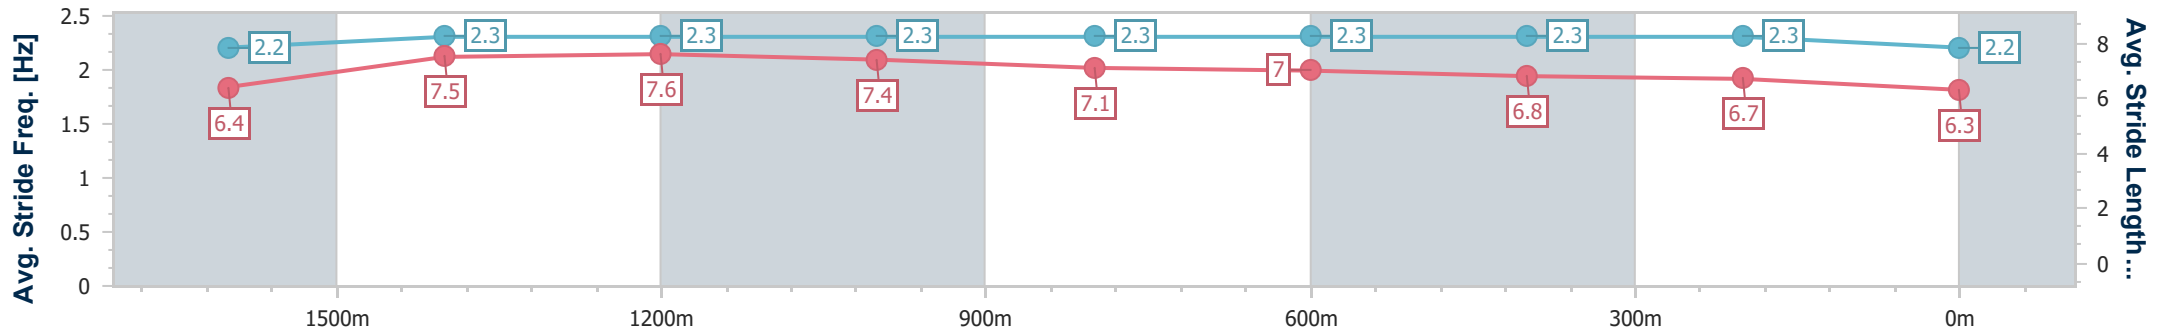

Horse/Jockey Name	Richunclemoneybags
Final Rank	10
Fastest Section Time (Section)	0:11.34 (1600m)
Top Speed [km/h] (Section)	65.4 (1600m)
Race State	Finished

Sunshine Coast QLD Professional
Race 3: BLI BLI HOTEL Class 1 Handicap - 1800m

24 September 2023 - 14:12

Track Rating: Good 4, Weather: Overcast, Rail Position: +2m Entire

Section	Overall	1600m	1400m	1200m	1000m	800m	600m	400m	200m			
Section Times	1:53.61 [10] (0:14.09)	1:39.52 [1] (0:11.34)	1:28.18 [1] (0:11.37)	1:16.81 [1] (0:11.68)	1:05.13 [1] (0:12.27)	0:52.86 [1] (0:12.57)	0:40.29 [1] (0:12.82)	0:27.47 [1] (0:13.18)	0:14.29 [4] (0:14.29)			
Average Speed [km/h]	51.4	63.8	63.6	61.8	59.0	57.7	56.3	54.6	50.6			
Top Speed [km/h]	62.3	65.4	64.5	62.7	60.5	58.4	57.4	56.5	52.8			
Avg. Dist. to Rail [m]	6.3	1.3	1.7	2.3	2.4	1.2	0.4	2.3	2.9			
Avg. Stride Freq. [Hz]	2.2	2.3	2.3	2.3	2.3	2.3	2.3	2.3	2.2			
Avg. Stride Length [m]	6.4	7.5	7.6	7.4	7.1	7.0	6.8	6.7	6.3			

- [ ] Ranking at each section and finish
- -.-.- No data available at this section
- NA No data available