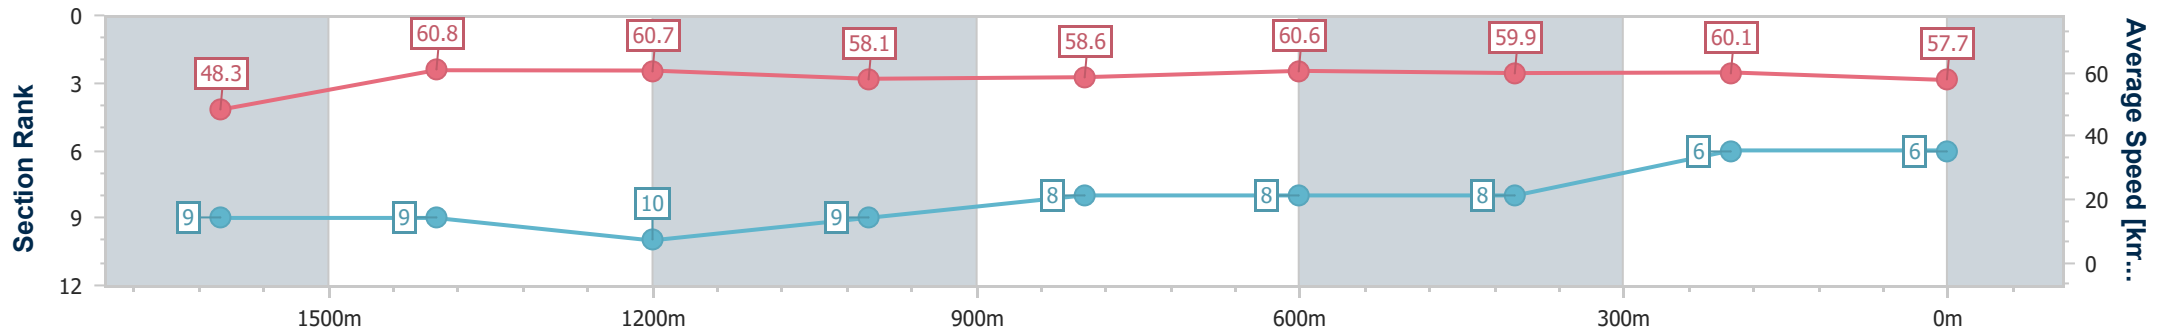

Sunshine Coast QLD Professional

Race 3: BLI BLI HOTEL Class 1 Handicap - 1800m

24 September 2023 - 14:12

Track Rating: Good 4, Weather: Overcast, Rail Position: +2m Entire

Section	Overall	1600m	1400m	1200m	1000m	800m	600m	400m	200m
Section Times	1:52.10 [6] (0:14.95)	1:37.15 [9] (0:11.85)	1:25.30 [9] (0:11.96)	1:13.34 [10] (0:12.40)	1:00.94 [9] (0:12.35)	0:48.59 [8] (0:11.97)	0:36.62 [8] (0:12.10)	0:24.52 [8] (0:11.97)	0:12.55 [6] (0:12.55)
Average Speed [km/h]	48.3	60.8	60.7	58.1	58.6	60.6	59.9	60.1	57.7
Top Speed [km/h]	60.8	62.2	64.1	60.2	59.6	61.9	60.9	61.4	58.8
Avg. Dist. to Rail [m]	6.7	0.3	1.9	2.3	2.1	1.3	1.0	3.1	5.0
Avg. Stride Freq. [Hz]	2.2	2.3	2.3	2.2	2.2	2.3	2.3	2.3	2.3
Avg. Stride Length [m]	5.9	7.2	7.0	6.9	6.9	7.0	7.2	7.2	7.0

- [] Ranking at each section and finish
- .-.- No data available at this section
- NA No data available

Horse/Jockey Name	I Prefer Minties
Final Rank	7
Fastest Section Time (Section)	0:11.98 (1600m)
Top Speed [km/h] (Section)	62.5 (1600m)
Race State	Finished