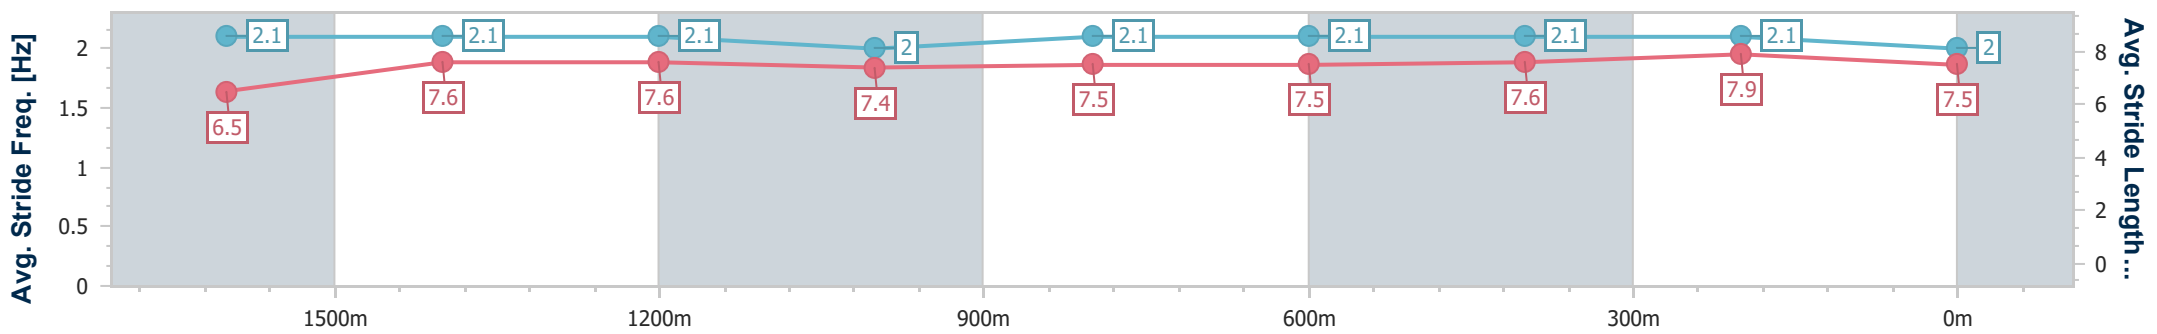

Sunshine Coast QLD Professional

Race 3: BLI BLI HOTEL Class 1 Handicap - 1800m

24 September 2023 - 14:12

Track Rating: Good 4, Weather: Overcast, Rail Position: +2m Entire

Section	Overall	1600m	1400m	1200m	1000m	800m	600m	400m	200m
Section Times	1:51.69 [3] (0:14.22)	1:37.47 [2] (0:11.88)	1:25.59 [5] (0:12.02)	1:13.57 [6] (0:12.59)	1:00.98 [6] (0:12.44)	0:48.54 [6] (0:12.15)	0:36.39 [6] (0:12.02)	0:24.37 [5] (0:11.86)	0:12.51 [3] (0:12.51)
Average Speed [km/h]	51.3	61.7	60.4	57.4	58.2	60.2	60.8	60.8	57.8
Top Speed [km/h]	63.0	64.0	61.2	58.6	59.9	60.6	61.7	61.6	59.4
Avg. Dist. to Rail [m]	10.7	4.6	3.4	3.3	3.2	2.3	2.7	5.7	6.8
Avg. Stride Freq. [Hz]	2.1	2.1	2.1	2.0	2.1	2.1	2.1	2.1	2.0
Avg. Stride Length [m]	6.5	7.6	7.6	7.4	7.5	7.5	7.6	7.9	7.5