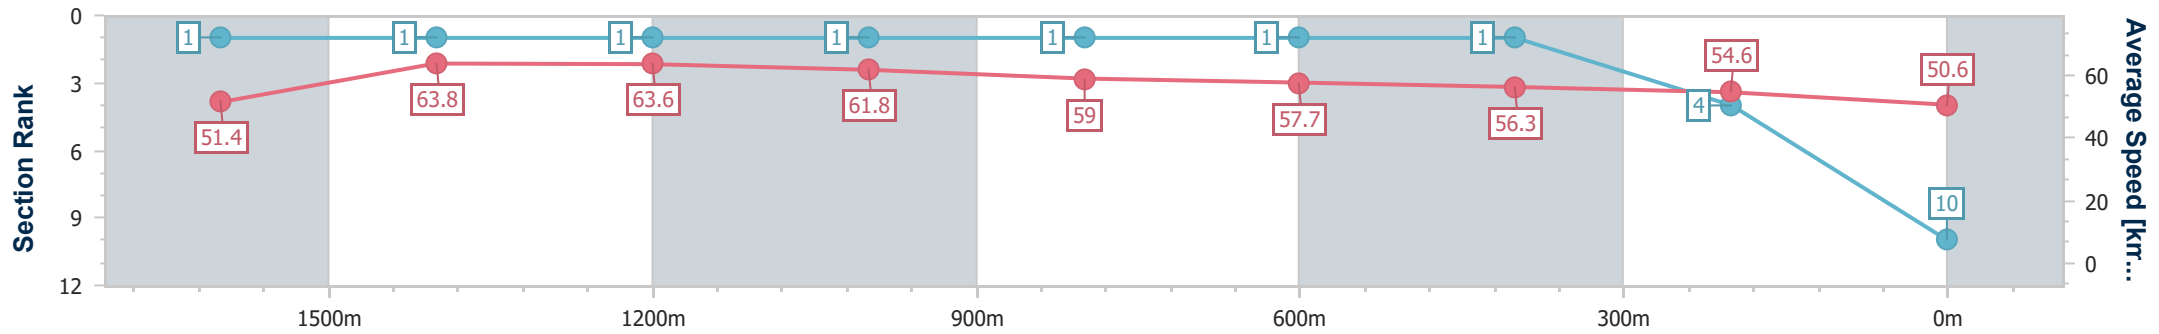

Horse/Jockey Name	Richunclemoneybags
Final Rank	10
Fastest Section Time (Section)	0:11.34 (1600m)
Top Speed [km/h] (Section)	65.4 (1600m)
Race State	Finished

Sunshine Coast QLD Professional
Race 3: BLI BLI HOTEL Class 1 Handicap - 1800m

24 September 2023 - 14:12

Track Rating: Good 4, Weather: Overcast, Rail Position: +2m Entire

Section	Overall	1600m	1400m	1200m	1000m	800m	600m	400m	200m			
Section Times	1:53.61 [10] (0:14.09)	1:39.52 [1] (0:11.34)	1:28.18 [1] (0:11.37)	1:16.81 [1] (0:11.68)	1:05.13 [1] (0:12.27)	0:52.86 [1] (0:12.57)	0:40.29 [1] (0:12.82)	0:27.47 [1] (0:13.18)	0:14.29 [4] (0:14.29)			
Average Speed [km/h]	51.4	63.8	63.6	61.8	59.0	57.7	56.3	54.6	50.6			
Top Speed [km/h]	62.3	65.4	64.5	62.7	60.5	58.4	57.4	56.5	52.8			
Avg. Dist. to Rail [m]	6.3	1.3	1.7	2.3	2.4	1.2	0.4	2.3	2.9			
Avg. Stride Freq. [Hz]	2.2	2.3	2.3	2.3	2.3	2.3	2.3	2.3	2.2			
Avg. Stride Length [m]	6.4	7.5	7.6	7.4	7.1	7.0	6.8	6.7	6.3			

- [ ] Ranking at each section and finish
- -.-.- No data available at this section
- NA No data available