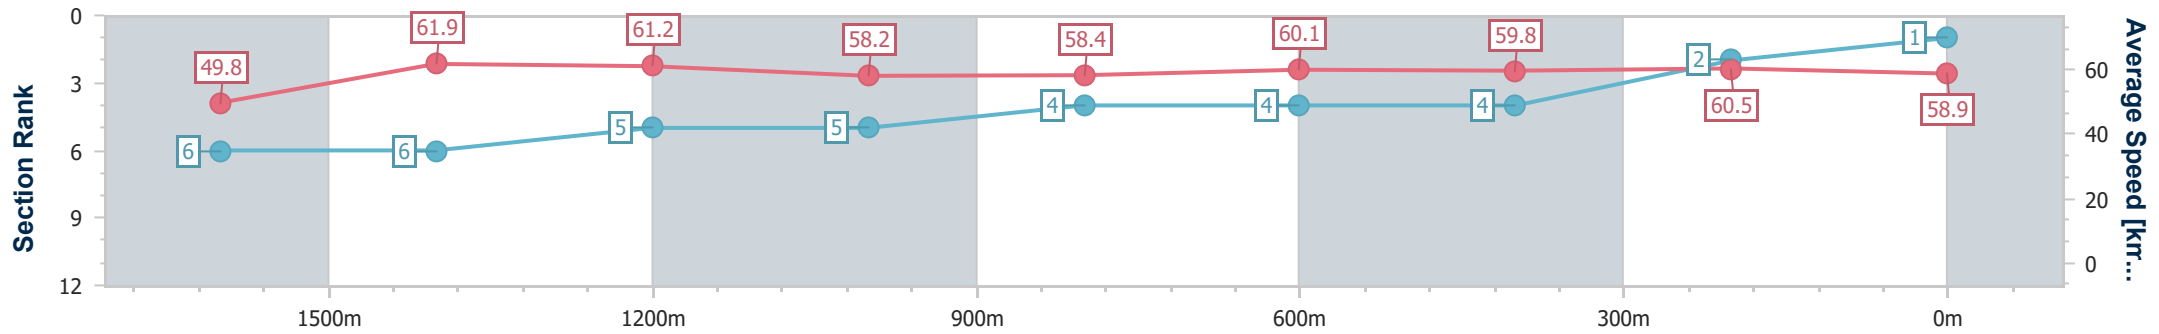

Sunshine Coast QLD Professional

Race 3: BLI BLI HOTEL Class 1 Handicap - 1800m

24 September 2023 - 14:12

Track Rating: Good 4, Weather: Overcast, Rail Position: +2m Entire

Section	Overall	1600m	1400m	1200m	1000m	800m	600m	400m	200m
Section Times	1:51.46 [1] (0:14.51)	1:36.95 [6] (0:11.72)	1:25.23 [6] (0:11.83)	1:13.40 [5] (0:12.40)	1:01.00 [5] (0:12.42)	0:48.58 [4] (0:12.18)	0:36.40 [4] (0:12.18)	0:24.22 [4] (0:11.92)	0:12.30 [2] (0:12.30)
Average Speed [km/h]	49.8	61.9	61.2	58.2	58.4	60.1	59.8	60.5	58.9
Top Speed [km/h]	62.1	63.0	62.3	58.8	60.1	60.9	61.3	61.9	60.0
Avg. Dist. to Rail [m]	6.4	2.0	2.2	2.9	3.2	2.6	2.0	5.1	4.4
Avg. Stride Freq. [Hz]	2.1	2.3	2.3	2.2	2.2	2.3	2.3	2.3	2.3
Avg. Stride Length [m]	6.4	7.5	7.4	7.3	7.3	7.2	7.3	7.3	7.1