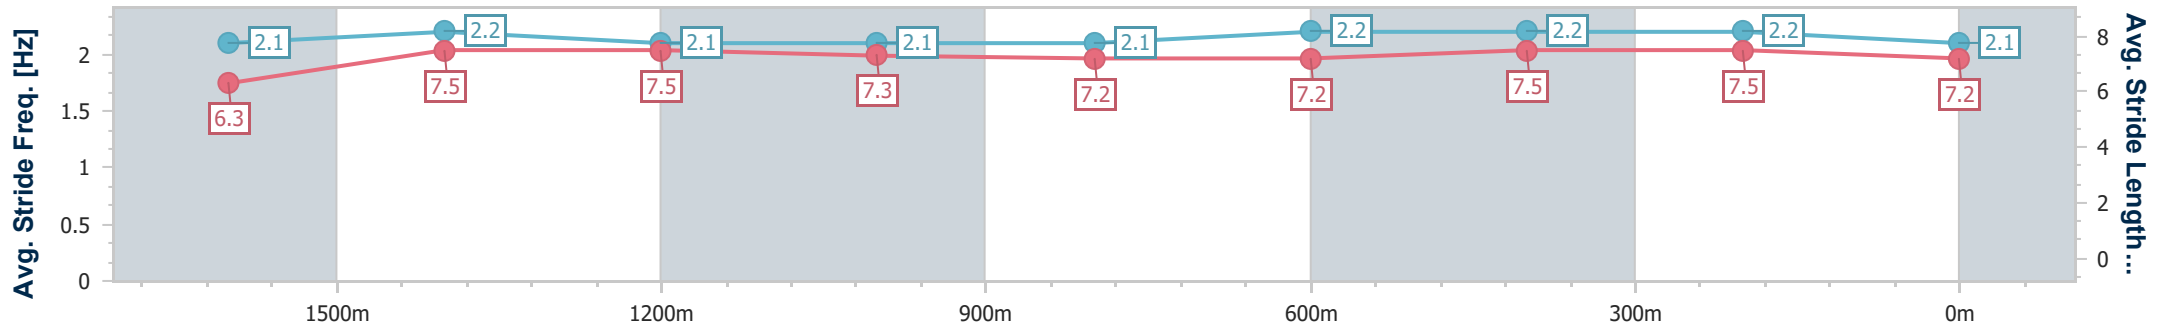

- [] Ranking at each section and finish
- .-.- No data available at this section
- NA No data available

Horse/Jockey Name	I Prefer Minties
Final Rank	7
Fastest Section Time (Section)	0:11.98 (1600m)
Top Speed [km/h] (Section)	62.5 (1600m)
Race State	Finished

Sunshine Coast QLD Professional

Race 3: BLI BLI HOTEL Class 1 Handicap - 1800m

24 September 2023 - 14:12

Track Rating: Good 4, Weather: Overcast, Rail Position: +2m Entire

Section	Overall	1600m	1400m	1200m	1000m	800m	600m	400m	200m			
Section Times	1:53.21 [7] (0:15.10)	1:38.11 [11] (0:11.98)	1:26.13 [11] (0:11.99)	1:14.14 [11] (0:12.50)	1:01.64 [11] (0:12.49)	0:49.15 [11] (0:12.24)	0:36.91 [11] (0:12.00)	0:24.91 [11] (0:12.05)	0:12.86 [11] (0:12.86)			
Average Speed [km/h]	47.9	60.4	60.3	57.7	58.0	59.3	60.2	59.8	56.2			
Top Speed [km/h]	59.9	62.5	62.5	60.3	58.9	61.0	61.2	60.4	58.5			
Avg. Dist. to Rail [m]	4.2	2.0	2.3	2.3	2.2	1.5	0.6	0.6	0.5			
Avg. Stride Freq. [Hz]	2.1	2.2	2.1	2.1	2.1	2.2	2.2	2.2	2.1			
Avg. Stride Length [m]	6.3	7.5	7.5	7.3	7.2	7.2	7.5	7.5	7.2			