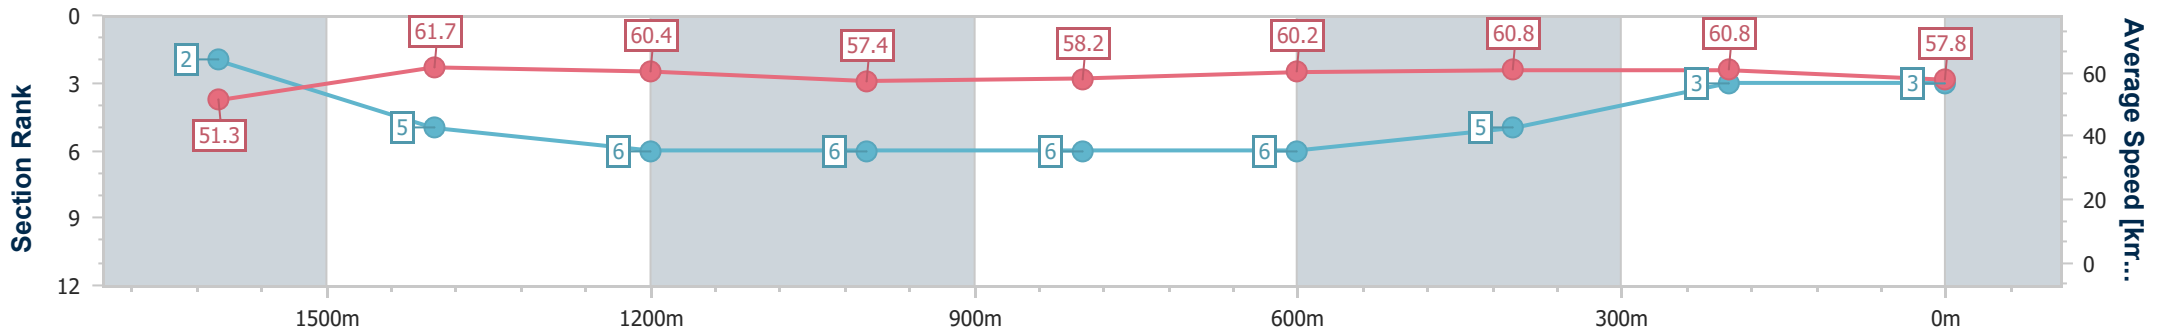

- [] Ranking at each section and finish
- .-.- No data available at this section
- NA No data available

Horse/Jockey Name	Soobpurb Dancer
Final Rank	4
Fastest Section Time (Section)	0:11.77 (1600m)
Top Speed [km/h] (Section)	63.0 (1400m)
Race State	Finished