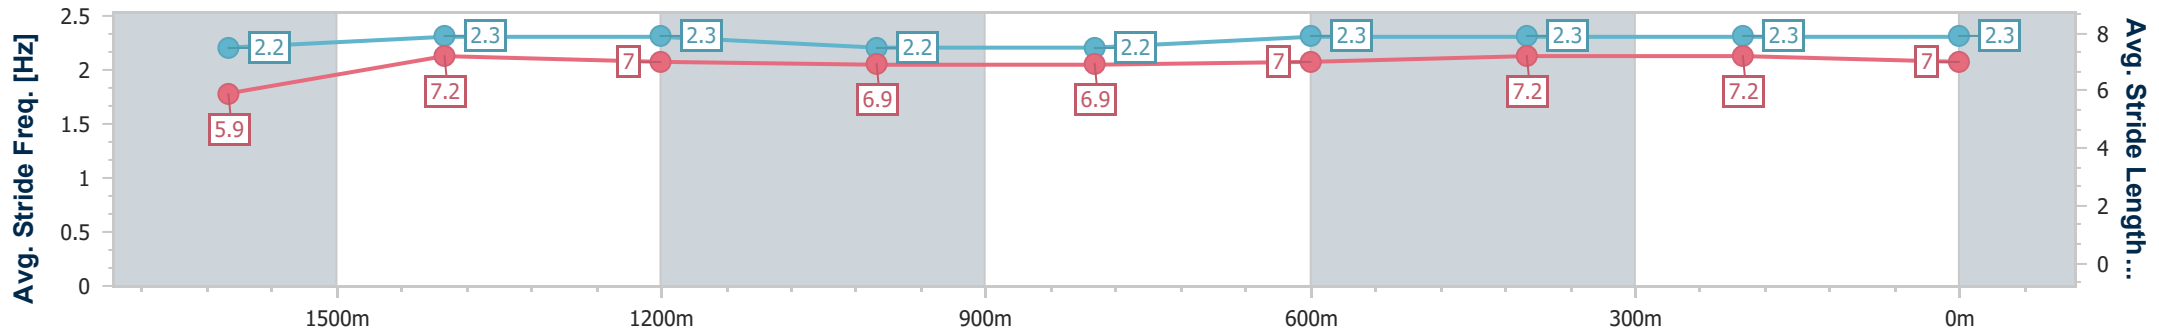

Sunshine Coast QLD Professional

Race 3: BLI BLI HOTEL Class 1 Handicap - 1800m

24 September 2023 - 14:12

Track Rating: Good 4, Weather: Overcast, Rail Position: +2m Entire

Section	Overall	1600m	1400m	1200m	1000m	800m	600m	400m	200m
Section Times	1:52.10 [6] (0:14.95)	1:37.15 [9] (0:11.85)	1:25.30 [9] (0:11.96)	1:13.34 [10] (0:12.40)	1:00.94 [9] (0:12.35)	0:48.59 [8] (0:11.97)	0:36.62 [8] (0:12.10)	0:24.52 [8] (0:11.97)	0:12.55 [6] (0:12.55)
Average Speed [km/h]	48.3	60.8	60.7	58.1	58.6	60.6	59.9	60.1	57.7
Top Speed [km/h]	60.8	62.2	64.1	60.2	59.6	61.9	60.9	61.4	58.8
Avg. Dist. to Rail [m]	6.7	0.3	1.9	2.3	2.1	1.3	1.0	3.1	5.0
Avg. Stride Freq. [Hz]	2.2	2.3	2.3	2.2	2.2	2.3	2.3	2.3	2.3
Avg. Stride Length [m]	5.9	7.2	7.0	6.9	6.9	7.0	7.2	7.2	7.0

- [] Ranking at each section and finish
- .-.- No data available at this section
- NA No data available

Horse/Jockey Name	I Prefer Minties
Final Rank	7
Fastest Section Time (Section)	0:11.98 (1600m)
Top Speed [km/h] (Section)	62.5 (1600m)
Race State	Finished