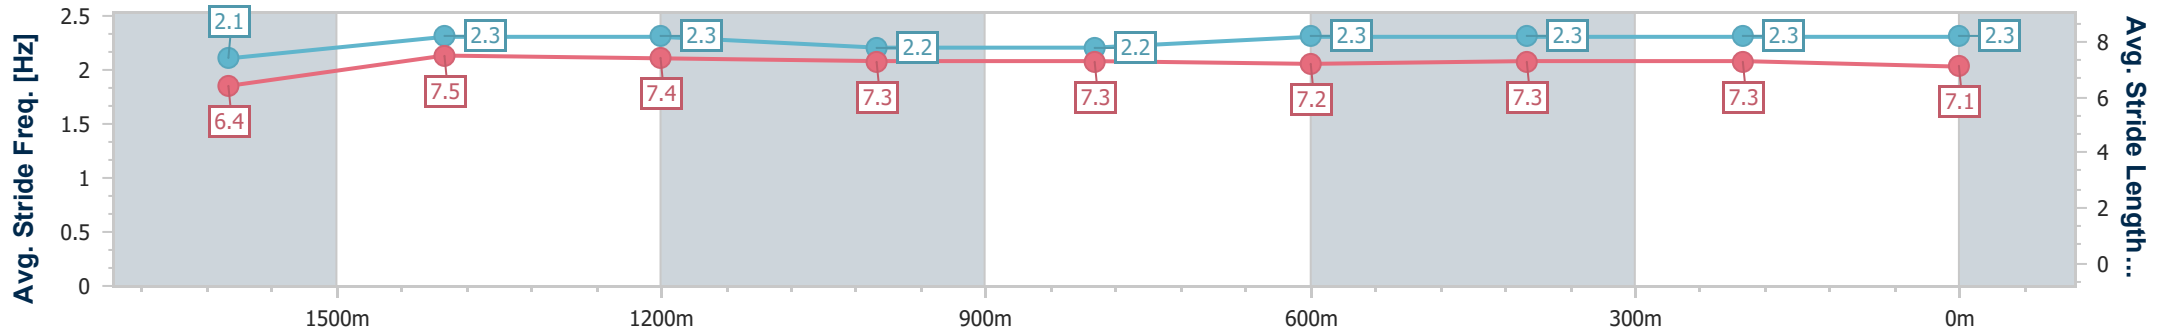

Sunshine Coast QLD Professional

Race 3: BLI BLI HOTEL Class 1 Handicap - 1800m

24 September 2023 - 14:12

Track Rating: Good 4, Weather: Overcast, Rail Position: +2m Entire

Section	Overall	1600m	1400m	1200m	1000m	800m	600m	400m	200m
Section Times	1:51.46 [1] (0:14.51)	1:36.95 [6] (0:11.72)	1:25.23 [6] (0:11.83)	1:13.40 [5] (0:12.40)	1:01.00 [5] (0:12.42)	0:48.58 [4] (0:12.18)	0:36.40 [4] (0:12.18)	0:24.22 [4] (0:11.92)	0:12.30 [2] (0:12.30)
Average Speed [km/h]	49.8	61.9	61.2	58.2	58.4	60.1	59.8	60.5	58.9
Top Speed [km/h]	62.1	63.0	62.3	58.8	60.1	60.9	61.3	61.9	60.0
Avg. Dist. to Rail [m]	6.4	2.0	2.2	2.9	3.2	2.6	2.0	5.1	4.4
Avg. Stride Freq. [Hz]	2.1	2.3	2.3	2.2	2.2	2.3	2.3	2.3	2.3
Avg. Stride Length [m]	6.4	7.5	7.4	7.3	7.3	7.2	7.3	7.3	7.1