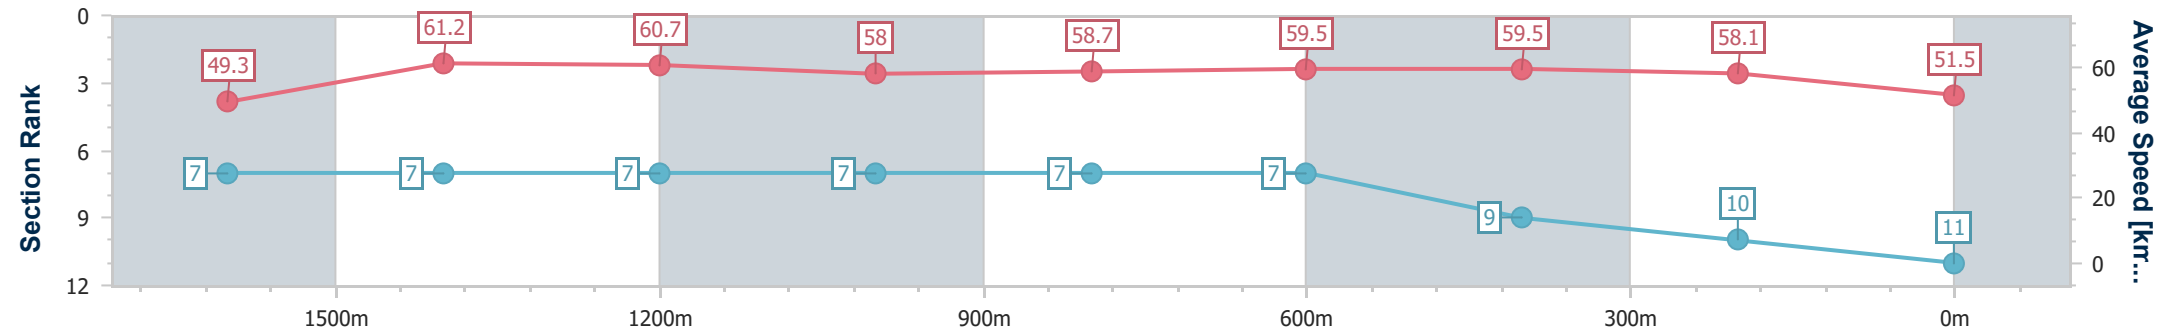

- [] Ranking at each section and finish
- .-.- No data available at this section
- NA No data available

Horse/Jockey Name	Set Beat
Final Rank	11
Fastest Section Time (Section)	0:11.79 (1600m)
Top Speed [km/h] (Section)	62.4 (1600m)
Race State	Finished

Sunshine Coast QLD Professional

Race 3: BLI BLI HOTEL Class 1 Handicap - 1800m

24 September 2023 - 14:12

Track Rating: Good 4, Weather: Overcast, Rail Position: +2m Entire

Section	Overall	1600m	1400m	1200m	1000m	800m	600m	400m	200m			
Section Times	1:54.04 [11] (0:14.66)	1:39.38 [7] (0:11.79)	1:27.59 [7] (0:11.89)	1:15.70 [7] (0:12.46)	1:03.24 [7] (0:12.36)	0:50.88 [7] (0:12.23)	0:38.65 [7] (0:12.20)	0:26.45 [9] (0:12.39)	0:14.06 [10] (0:14.06)			
Average Speed [km/h]	49.3	61.2	60.7	58.0	58.7	59.5	59.5	58.1	51.5			
Top Speed [km/h]	60.8	62.4	61.9	59.4	59.6	60.3	60.2	58.9	56.1			
Avg. Dist. to Rail [m]	4.0	1.1	1.6	2.1	2.4	2.0	1.2	4.0	4.7			
Avg. Stride Freq. [Hz]	2.1	2.3	2.3	2.2	2.2	2.3	2.3	2.3	2.2			
Avg. Stride Length [m]	6.4	7.4	7.4	7.2	7.3	7.2	7.2	7.0	6.6			

- [] Ranking at each section and finish
- .-.- No data available at this section
- NA No data available