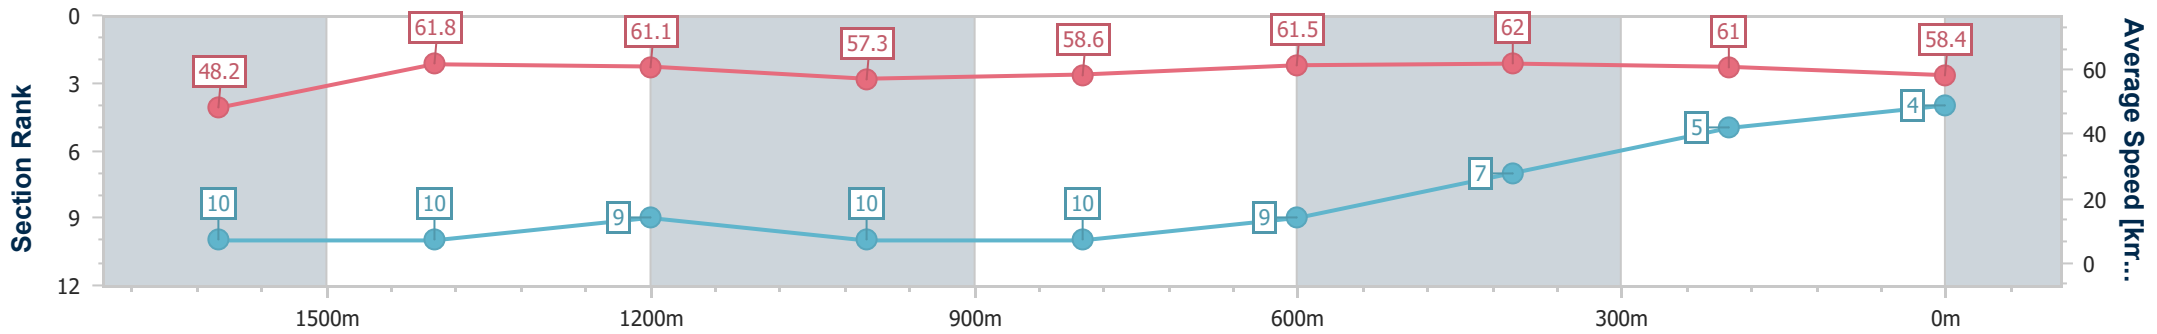

- [] Ranking at each section and finish
- .-.- No data available at this section
- NA No data available

Horse/Jockey Name	Secret Red
Final Rank	5
Fastest Section Time (Section)	0:11.73 (400m)
Top Speed [km/h] (Section)	63.0 (400m)
Race State	Finished