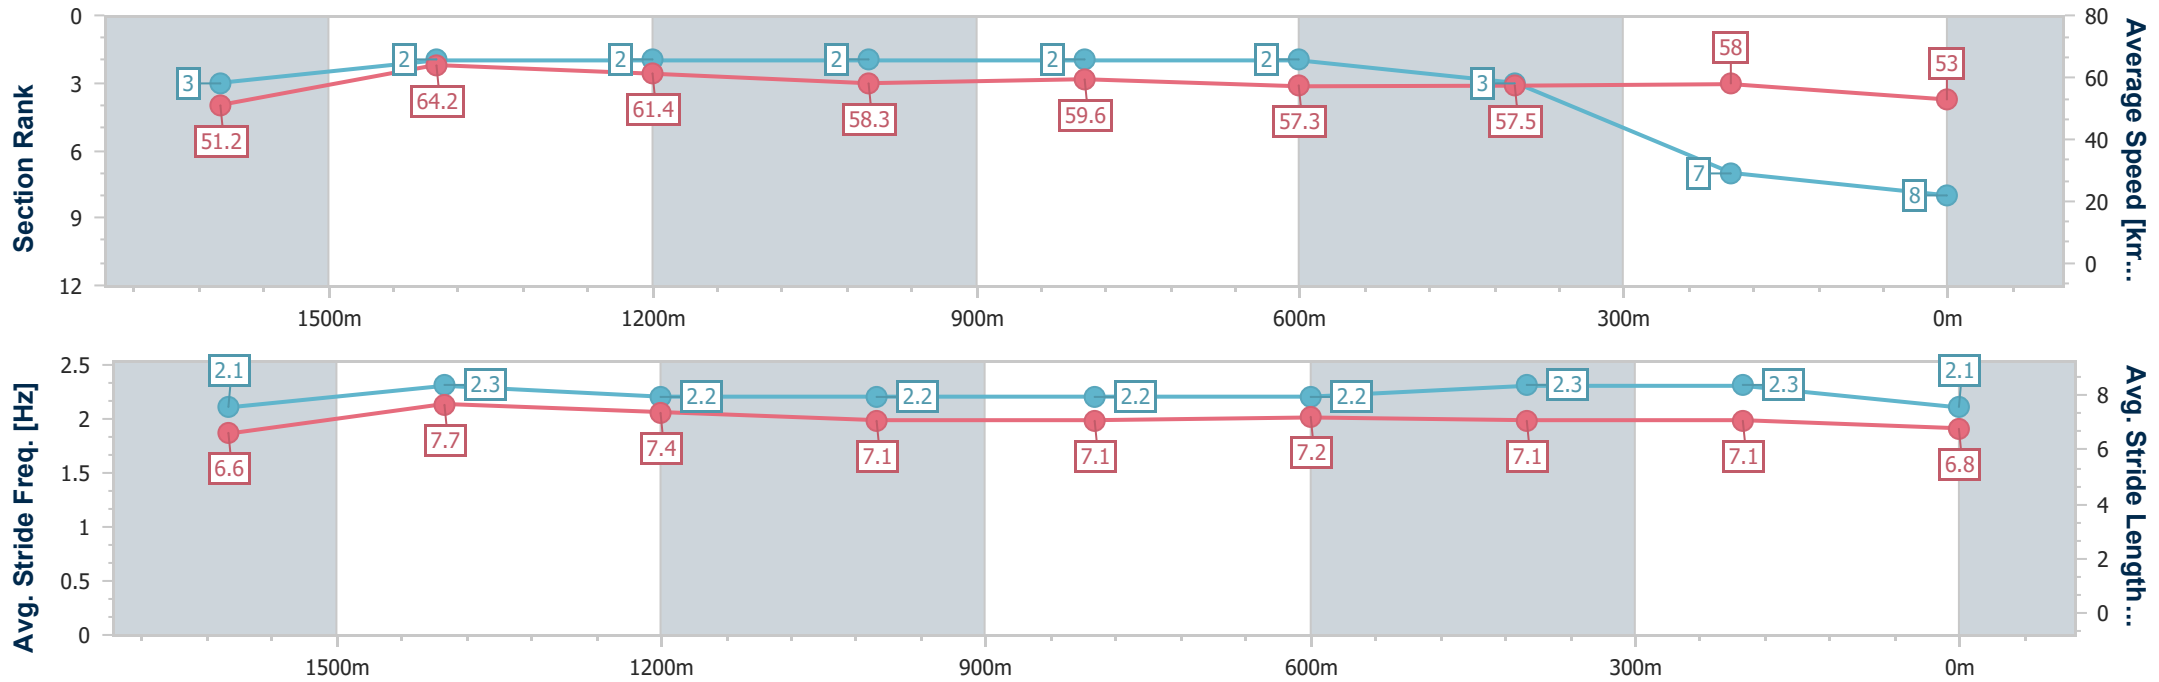

Sunshine Coast QLD Professional

Race 3: BLI BLI HOTEL Class 1 Handicap - 1800m

24 September 2023 - 14:12

Track Rating: Good 4, Weather: Overcast, Rail Position: +2m Entire

Section	Overall	1600m	1400m	1200m	1000m	800m	600m	400m	200m
Section Times	1:53.22 [8] (0:14.22)	1:39.00 [3] (0:11.33)	1:27.67 [2] (0:11.82)	1:15.85 [2] (0:12.39)	1:03.46 [2] (0:12.13)	0:51.33 [2] (0:12.68)	0:38.65 [2] (0:12.60)	0:26.05 [3] (0:12.39)	0:13.66 [7] (0:13.66)
Average Speed [km/h]	51.2	64.2	61.4	58.3	59.6	57.3	57.5	58.0	53.0
Top Speed [km/h]	63.9	65.7	63.4	58.9	60.4	58.4	58.8	59.1	55.2
Avg. Dist. to Rail [m]	9.2	2.7	3.0	2.4	2.2	1.5	0.8	2.3	1.9
Avg. Stride Freq. [Hz]	2.1	2.3	2.2	2.2	2.2	2.2	2.3	2.3	2.1
Avg. Stride Length [m]	6.6	7.7	7.4	7.1	7.1	7.2	7.1	7.1	6.8

- [] Ranking at each section and finish
- .-.- No data available at this section
- NA No data available

Horse/Jockey Name	Craiglea Karly
Final Rank	9
Fastest Section Time (Section)	0:11.57 (1600m)
Top Speed [km/h] (Section)	64.2 (Overall)
Race State	Finished