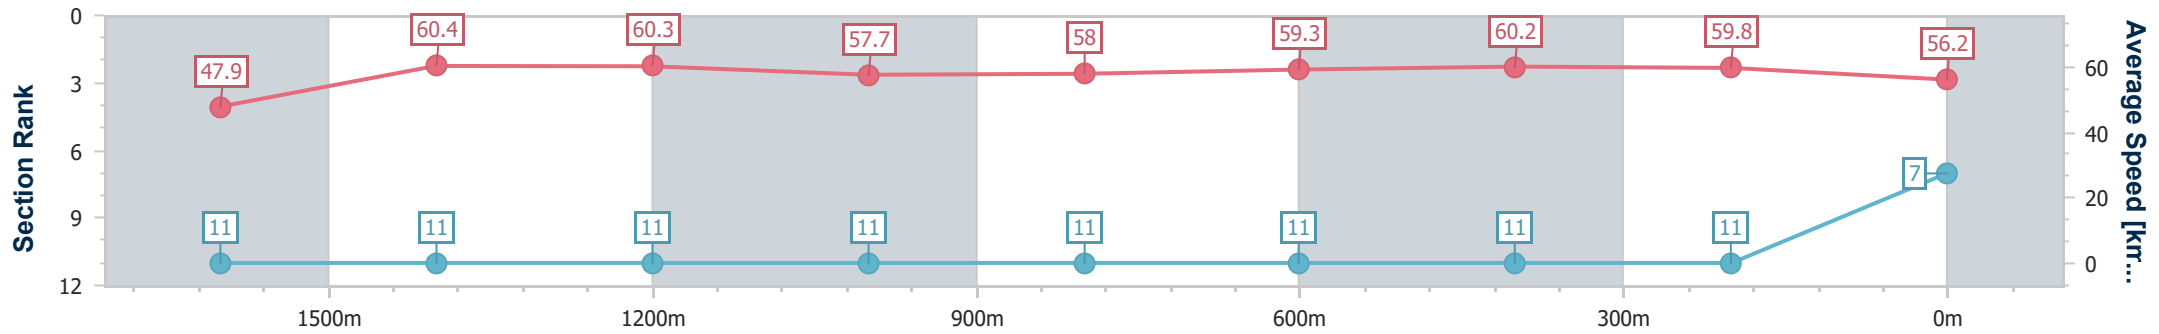

Sunshine Coast QLD Professional

Race 3: BLI BLI HOTEL Class 1 Handicap - 1800m

24 September 2023 - 14:12

Track Rating: Good 4, Weather: Overcast, Rail Position: +2m Entire

Section	Overall	1600m	1400m	1200m	1000m	800m	600m	400m	200m			
Section Times	1:53.21 [7] (0:15.10)	1:38.11 [11] (0:11.98)	1:26.13 [11] (0:11.99)	1:14.14 [11] (0:12.50)	1:01.64 [11] (0:12.49)	0:49.15 [11] (0:12.24)	0:36.91 [11] (0:12.00)	0:24.91 [11] (0:12.05)	0:12.86 [11] (0:12.86)			
Average Speed [km/h]	47.9	60.4	60.3	57.7	58.0	59.3	60.2	59.8	56.2			
Top Speed [km/h]	59.9	62.5	62.5	60.3	58.9	61.0	61.2	60.4	58.5			
Avg. Dist. to Rail [m]	4.2	2.0	2.3	2.3	2.2	1.5	0.6	0.6	0.5			
Avg. Stride Freq. [Hz]	2.1	2.2	2.1	2.1	2.1	2.2	2.2	2.2	2.1			
Avg. Stride Length [m]	6.3	7.5	7.5	7.3	7.2	7.2	7.5	7.5	7.2			