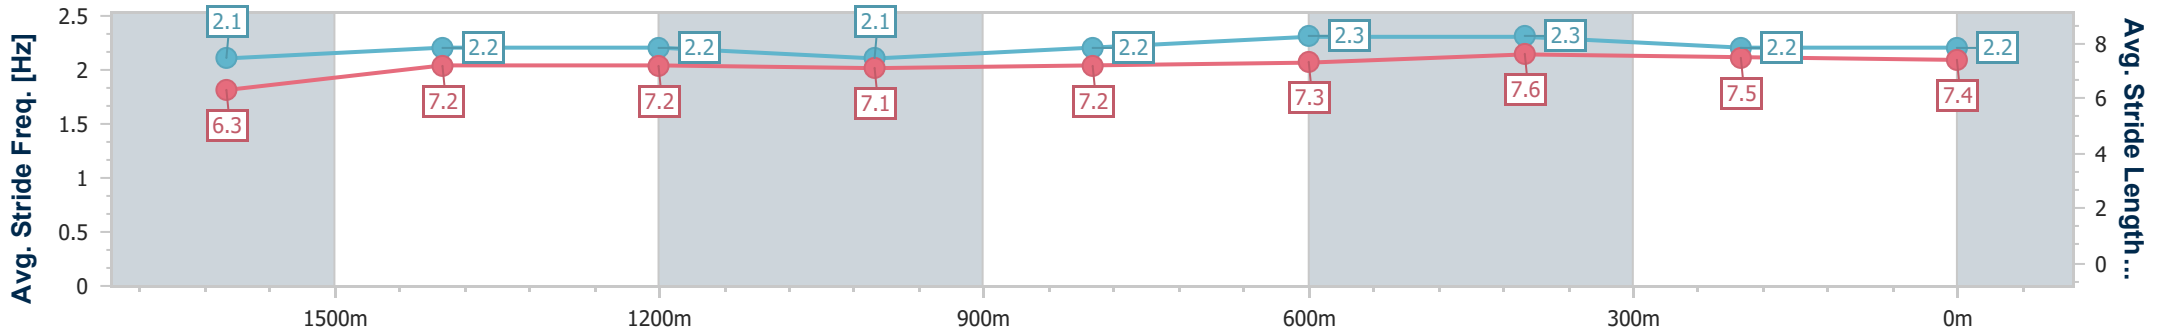

Sunshine Coast QLD Professional

Race 3: BLI BLI HOTEL Class 1 Handicap - 1800m

24 September 2023 - 14:12

Track Rating: Good 4, Weather: Overcast, Rail Position: +2m Entire

Section	Overall	1600m	1400m	1200m	1000m	800m	600m	400m	200m			
Section Times	1:51.73 [4] (0:15.07)	1:36.66 [10] (0:11.77)	1:24.89 [10] (0:11.88)	1:13.01 [9] (0:12.59)	1:00.42 [10] (0:12.40)	0:48.02 [10] (0:11.96)	0:36.06 [9] (0:11.87)	0:24.19 [7] (0:11.79)	0:12.40 [5] (0:12.40)			
Average Speed [km/h]	48.2	61.8	61.1	57.3	58.6	61.5	62.0	61.0	58.4			
Top Speed [km/h]	61.1	62.8	63.0	60.3	59.7	63.0	62.5	62.3	59.8			
Avg. Dist. to Rail [m]	7.6	3.3	3.5	3.7	3.4	3.2	3.8	7.9	8.8			
Avg. Stride Freq. [Hz]	2.1	2.2	2.2	2.1	2.2	2.3	2.3	2.2	2.2			
Avg. Stride Length [m]	6.3	7.2	7.2	7.1	7.2	7.3	7.6	7.5	7.4			

- [] Ranking at each section and finish
- .-.- No data available at this section
- NA No data available

Horse/Jockey Name	Secret Red
Final Rank	5
Fastest Section Time (Section)	0:11.73 (400m)
Top Speed [km/h] (Section)	63.0 (400m)
Race State	Finished