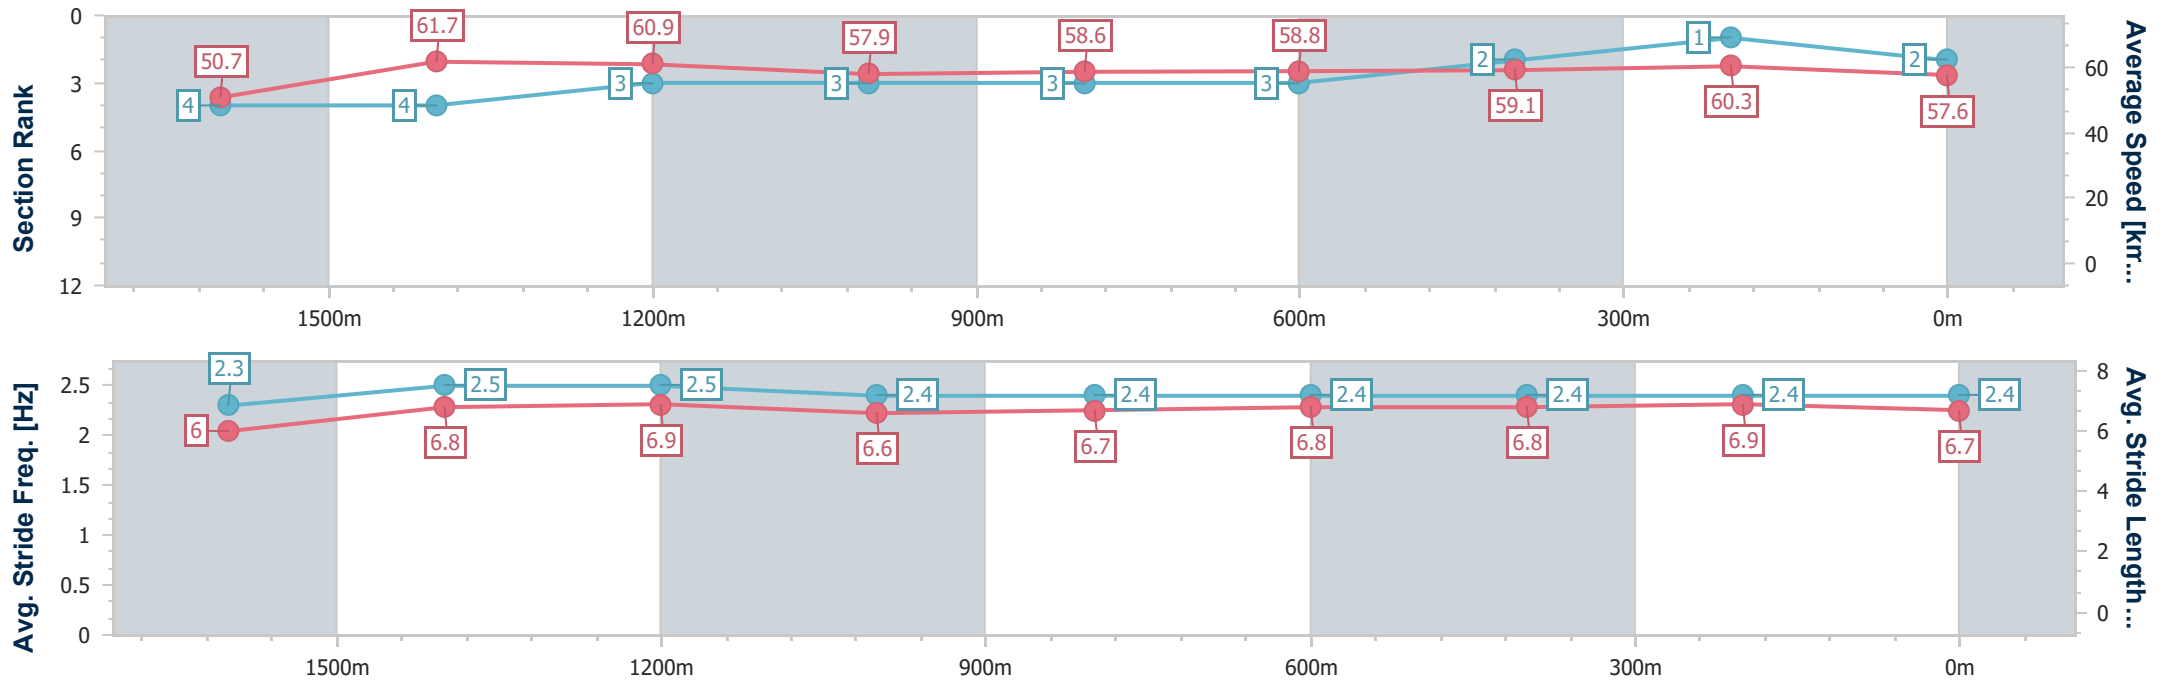

Sunshine Coast QLD Professional

Race 3: BLI BLI HOTEL Class 1 Handicap - 1800m

24 September 2023 - 14:12

Track Rating: Good 4, Weather: Overcast, Rail Position: +2m Entire

Section	Overall	1600m	1400m	1200m	1000m	800m	600m	400m	200m
Section Times	1:51.59 [2] (0:14.24)	1:37.35 [4] (0:11.68)	1:25.67 [4] (0:11.83)	1:13.84 [3] (0:12.43)	1:01.41 [3] (0:12.35)	0:49.06 [3] (0:12.29)	0:36.77 [3] (0:12.25)	0:24.52 [2] (0:11.96)	0:12.56 [1] (0:12.56)
Average Speed [km/h]	50.7	61.7	60.9	57.9	58.6	58.8	59.1	60.3	57.6
Top Speed [km/h]	61.9	62.3	62.7	59.3	59.6	59.9	60.7	61.5	59.5
Avg. Dist. to Rail [m]	3.3	0.3	0.5	2.0	2.1	0.6	1.3	4.9	5.5
Avg. Stride Freq. [Hz]	2.3	2.5	2.5	2.4	2.4	2.4	2.4	2.4	2.4
Avg. Stride Length [m]	6.0	6.8	6.9	6.6	6.7	6.8	6.8	6.9	6.7