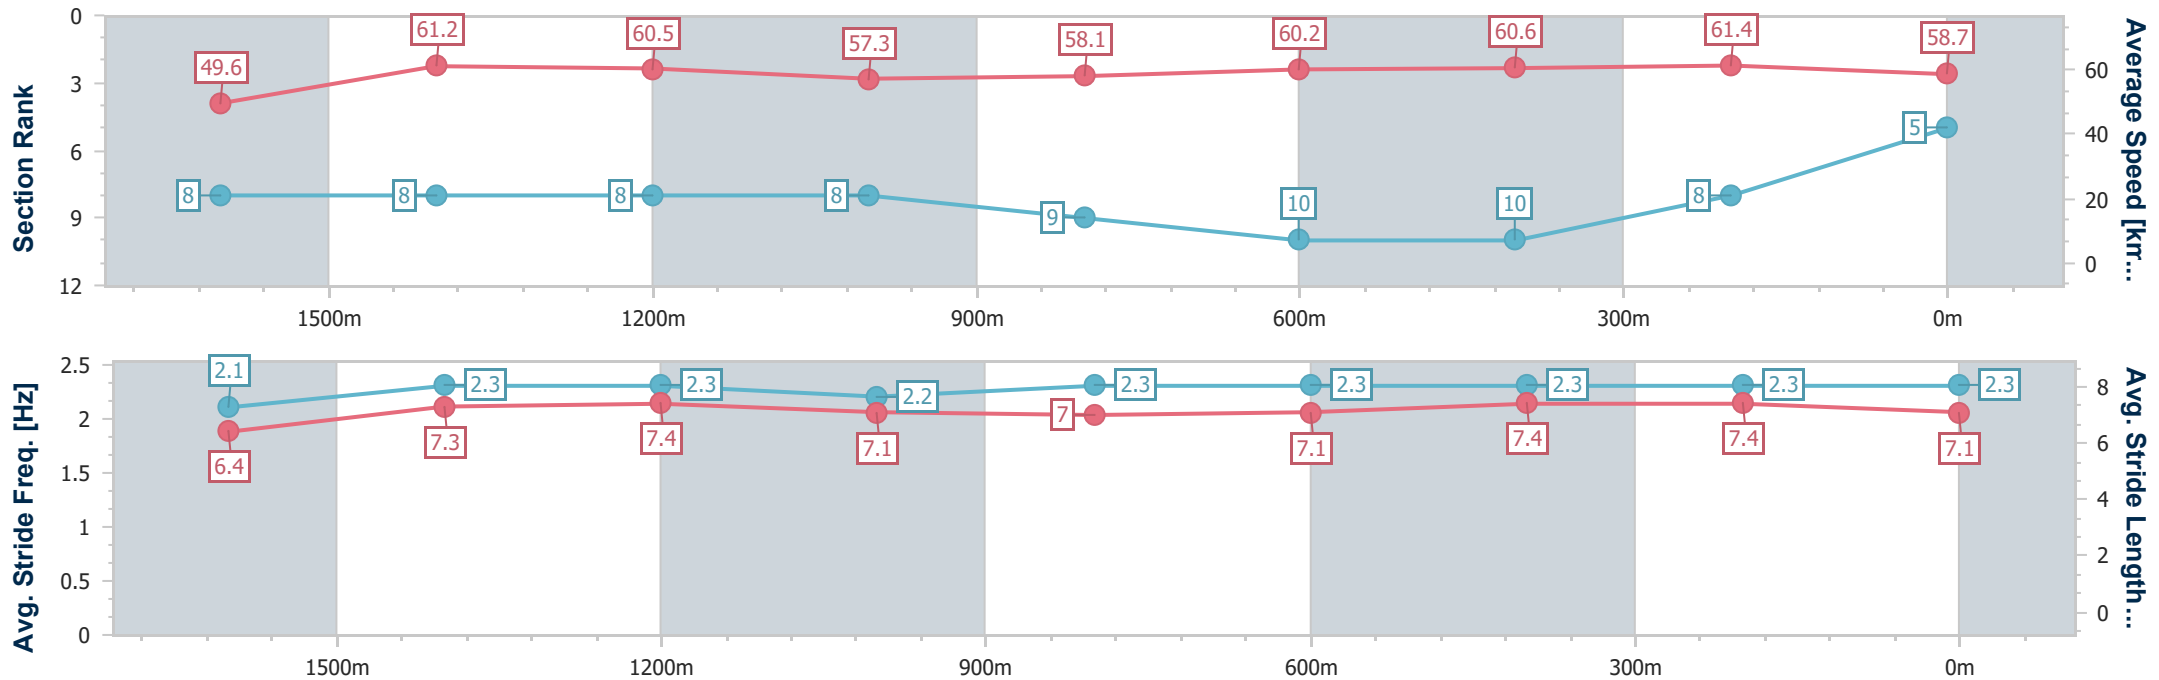

- [] Ranking at each section and finish
- .-.- No data available at this section
- NA No data available

Horse/Jockey Name	Secret Red
Final Rank	5
Fastest Section Time (Section)	0:11.73 (400m)
Top Speed [km/h] (Section)	63.0 (400m)
Race State	Finished

Sunshine Coast QLD Professional

Race 3: BLI BLI HOTEL Class 1 Handicap - 1800m

24 September 2023 - 14:12

Track Rating: Good 4, Weather: Overcast, Rail Position: +2m Entire

Section	Overall	1600m	1400m	1200m	1000m	800m	600m	400m	200m
Section Times	1:51.91 [5] (0:14.66)	1:37.25 [8] (0:11.85)	1:25.40 [8] (0:11.99)	1:13.41 [8] (0:12.59)	1:00.82 [8] (0:12.49)	0:48.33 [9] (0:12.14)	0:36.19 [10] (0:12.13)	0:24.06 [10] (0:11.73)	0:12.33 [8] (0:12.33)
Average Speed [km/h]	49.6	61.2	60.5	57.3	58.1	60.2	60.6	61.4	58.7
Top Speed [km/h]	61.4	62.4	61.1	59.2	59.1	61.6	61.8	63.0	60.3
Avg. Dist. to Rail [m]	9.0	2.1	2.8	3.1	3.3	2.6	3.3	8.3	9.4
Avg. Stride Freq. [Hz]	2.1	2.3	2.3	2.2	2.3	2.3	2.3	2.3	2.3
Avg. Stride Length [m]	6.4	7.3	7.4	7.1	7.0	7.1	7.4	7.4	7.1

- [] Ranking at each section and finish
- .-.- No data available at this section
- NA No data available

Horse/Jockey Name	General Wolffe
Final Rank	6
Fastest Section Time (Section)	0:11.85 (1600m)
Top Speed [km/h] (Section)	64.1 (1400m)
Race State	Finished