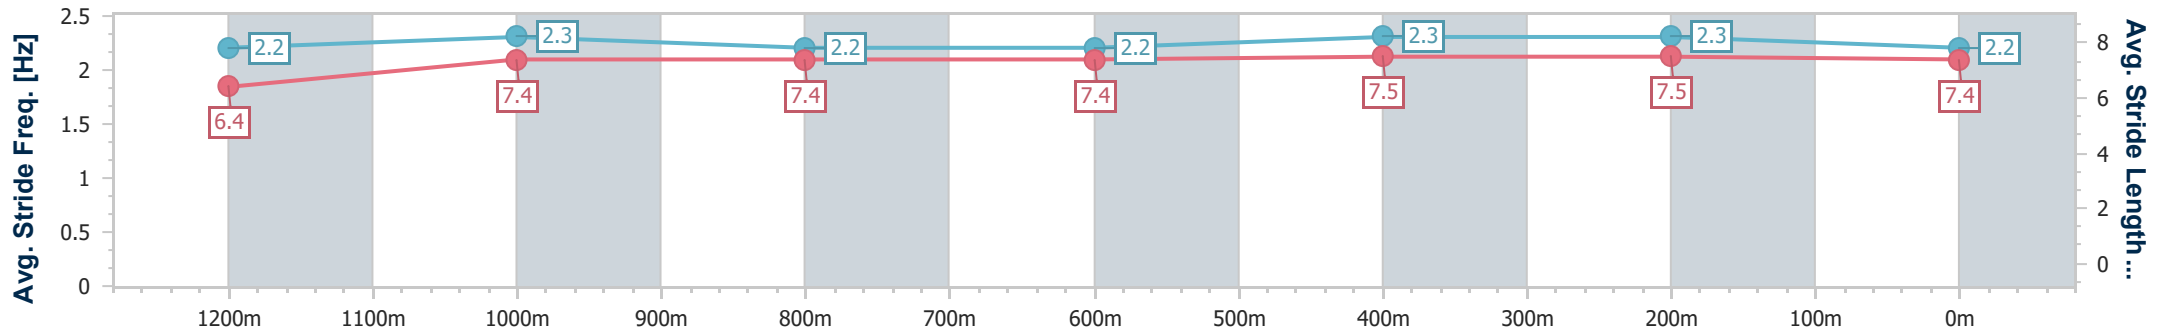

Sunshine Coast QLD Professional
Race 7: PARKLANDS TAVERN BENCHMARK 62 Handicap - 1400m

24 September 2023 - 16:37

Track Rating: Good 4, Weather: Overcast, Rail Position: +2m Entire

Section	Overall	1200m	1000m	800m	600m	400m	200m
Section Times	1:25.57 [8] (0:14.12)	1:11.45 [4] (0:11.63)	0:59.82 [5] (0:11.93)	0:47.89 [4] (0:12.05)	0:35.84 [4] (0:11.72)	0:24.12 [3] (0:11.59)	0:12.53 [6] (0:12.53)
Average Speed [km/h]	51.1	61.9	60.5	60.3	61.3	62.1	57.4
Top Speed [km/h]	62.3	62.7	61.7	61.8	63.0	64.0	60.1
Avg. Dist. to Rail [m]	3.9	2.4	2.1	1.1	0.6	0.6	1.3
Avg. Stride Freq. [Hz]	2.2	2.2	2.2	2.2	2.3	2.4	2.3
Avg. Stride Length [m]	6.4	7.5	7.4	7.3	7.3	7.3	7.1

- [] Ranking at each section and finish
- .-.- No data available at this section
- NA No data available

Horse/Jockey Name	Better Lad
Final Rank	9
Fastest Section Time (Section)	0:11.65 (1200m)
Top Speed [km/h] (Section)	63.4 (1200m)
Race State	Finished

Sunshine Coast QLD Professional
 Race 7: PARKLANDS TAVERN BENCHMARK 62 Handicap - 1400m

24 September 2023 - 16:37

Track Rating: Good 4, Weather: Overcast, Rail Position: +2m Entire

Section	Overall	1200m	1000m	800m	600m	400m	200m
Section Times	1:25.60 [9] (0:14.22)	1:11.38 [7] (0:11.65)	0:59.73 [6] (0:11.97)	0:47.76 [6] (0:12.08)	0:35.68 [6] (0:11.70)	0:23.98 [7] (0:11.72)	0:12.26 [9] (0:12.26)
Average Speed [km/h]	50.7	61.8	60.7	60.8	62.3	61.6	58.7
Top Speed [km/h]	62.7	63.4	61.1	62.4	63.1	62.5	61.2
Avg. Dist. to Rail [m]	12.0	5.0	4.0	3.1	2.3	5.2	7.1
Avg. Stride Freq. [Hz]	2.2	2.3	2.2	2.2	2.3	2.3	2.2
Avg. Stride Length [m]	6.4	7.4	7.4	7.4	7.5	7.5	7.4