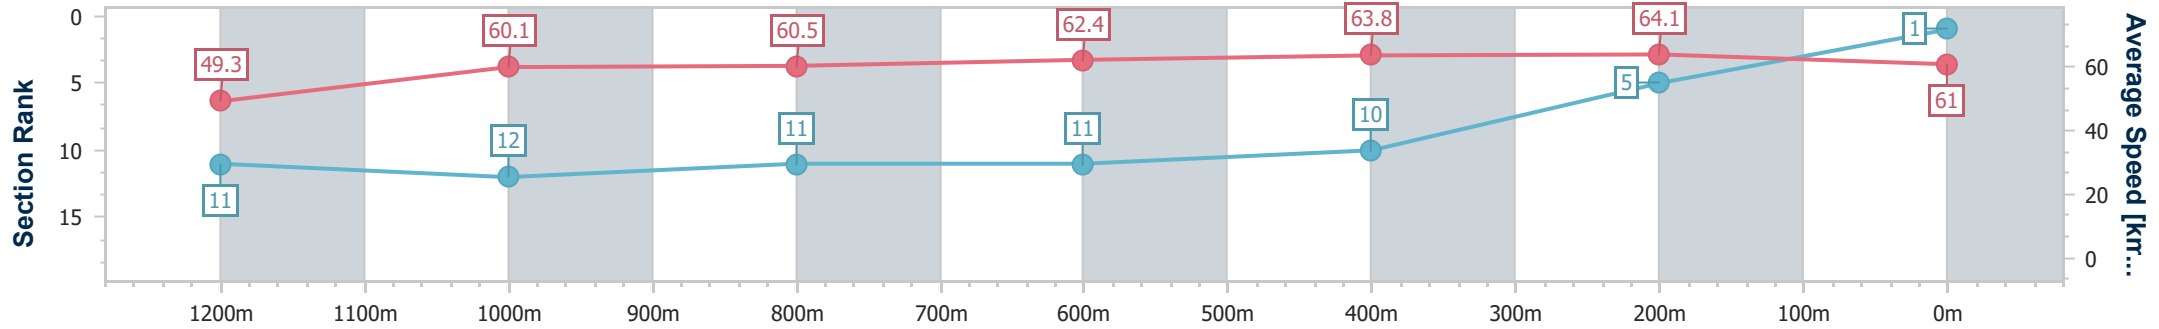

Horse/Jockey Name	Finsceal
Final Rank	1
Fastest Section Time (Section)	0:11.23 (400m)
Top Speed [km/h] (Section)	65.0 (400m)
Race State	Finished

Sunshine Coast QLD Professional
Race 7: PARKLANDS TAVERN BENCHMARK 62 Handicap - 1400m

24 September 2023 - 16:37

Track Rating: Good 4, Weather: Overcast, Rail Position: +2m Entire

Section	Overall	1200m	1000m	800m	600m	400m	200m
Section Times	1:24.85 [1] (0:14.63)	1:10.22 [11] (0:11.97)	0:58.25 [12] (0:11.99)	0:46.26 [11] (0:11.76)	0:34.50 [11] (0:11.46)	0:23.04 [10] (0:11.23)	0:11.81 [5] (0:11.81)
Average Speed [km/h]	49.3	60.1	60.5	62.4	63.8	64.1	61.0
Top Speed [km/h]	61.1	61.4	62.0	63.5	64.7	65.0	63.3
Avg. Dist. to Rail [m]	7.3	3.6	3.3	3.0	2.7	7.0	9.6
Avg. Stride Freq. [Hz]	2.1	2.2	2.2	2.2	2.2	2.3	2.2
Avg. Stride Length [m]	6.3	7.3	7.4	7.5	7.7	7.8	7.5

- [ ] Ranking at each section and finish
- -.-.- No data available at this section
- NA No data available