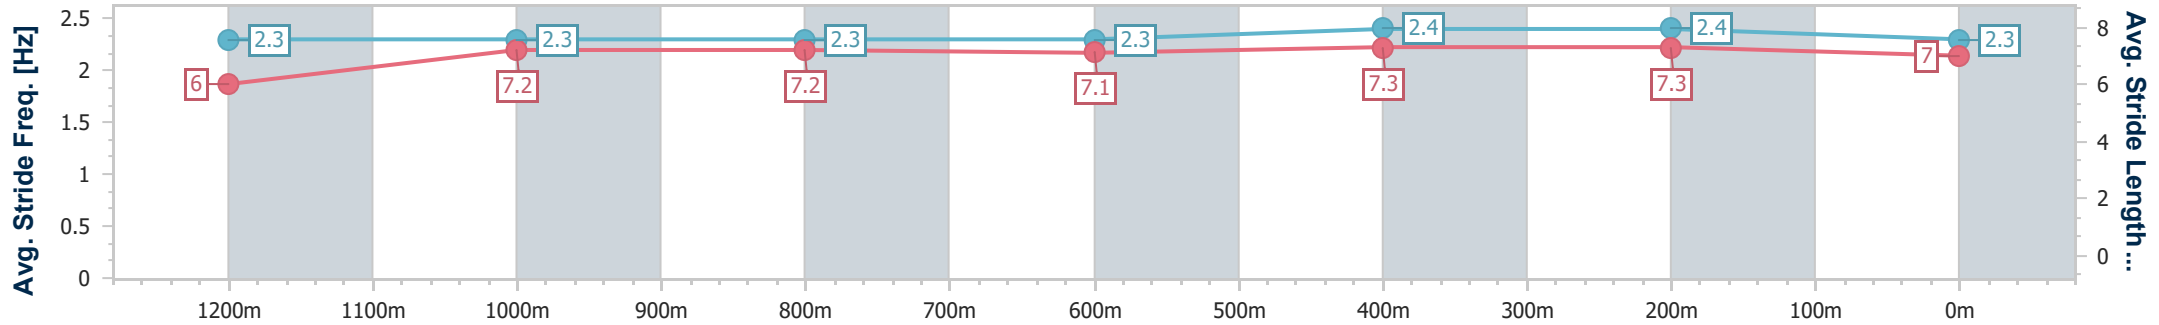

Sunshine Coast QLD Professional
Race 7: PARKLANDS TAVERN BENCHMARK 62 Handicap - 1400m

24 September 2023 - 16:37

Track Rating: Good 4, Weather: Overcast, Rail Position: +2m Entire

Section	Overall	1200m	1000m	800m	600m	400m	200m
Section Times	1:25.09 [3] (0:14.33)	1:10.76 [8] (0:11.76)	0:59.00 [8] (0:12.02)	0:46.98 [9] (0:11.97)	0:35.01 [9] (0:11.45)	0:23.56 [6] (0:11.30)	0:12.26 [2] (0:12.26)
Average Speed [km/h]	50.3	61.3	60.5	61.4	64.0	63.7	58.7
Top Speed [km/h]	63.0	62.9	60.9	63.2	64.5	64.9	62.7
Avg. Dist. to Rail [m]	11.3	4.8	4.2	3.4	3.0	6.0	8.0
Avg. Stride Freq. [Hz]	2.3	2.3	2.3	2.3	2.4	2.4	2.3
Avg. Stride Length [m]	6.0	7.2	7.2	7.1	7.3	7.3	7.0