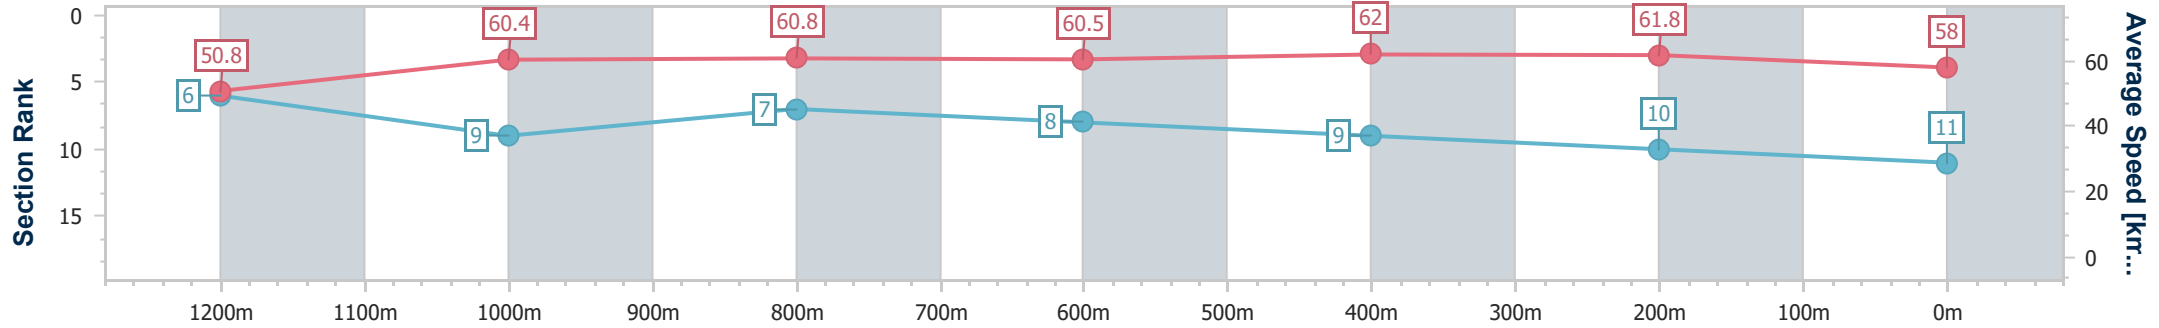

Sunshine Coast QLD Professional
Race 7: PARKLANDS TAVERN BENCHMARK 62 Handicap - 1400m

24 September 2023 - 16:37

Track Rating: Good 4, Weather: Overcast, Rail Position: +2m Entire

Section	Overall	1200m	1000m	800m	600m	400m	200m
Section Times	1:25.71 [10] (0:14.72)	1:10.99 [12] (0:11.83)	0:59.16 [11] (0:12.09)	0:47.07 [12] (0:11.72)	0:35.35 [12] (0:11.60)	0:23.75 [12] (0:11.49)	0:12.26 [12] (0:12.26)
Average Speed [km/h]	49.0	60.9	59.9	61.9	62.8	62.6	58.7
Top Speed [km/h]	61.2	61.9	60.9	64.1	63.9	64.3	62.5
Avg. Dist. to Rail [m]	4.3	2.3	1.9	1.7	1.7	3.3	4.2
Avg. Stride Freq. [Hz]	2.3	2.4	2.3	2.4	2.4	2.4	2.3
Avg. Stride Length [m]	6.0	7.2	7.1	7.3	7.3	7.2	6.9

- [] Ranking at each section and finish
- .-.- No data available at this section
- NA No data available

Horse/Jockey Name	Our Red Planet
Final Rank	11
Fastest Section Time (Section)	0:11.66 (400m)
Top Speed [km/h] (Section)	62.9 (400m)
Race State	Finished

Sunshine Coast QLD Professional
Race 7: PARKLANDS TAVERN BENCHMARK 62 Handicap - 1400m

24 September 2023 - 16:37

Track Rating: Good 4, Weather: Overcast, Rail Position: +2m Entire

Section	Overall	1200m	1000m	800m	600m	400m	200m
Section Times	1:25.76 [11] (0:14.20)	1:11.56 [6] (0:11.90)	0:59.66 [9] (0:11.89)	0:47.77 [7] (0:12.05)	0:35.72 [8] (0:11.67)	0:24.05 [9] (0:11.66)	0:12.39 [10] (0:12.39)
Average Speed [km/h]	50.8	60.4	60.8	60.5	62.0	61.8	58.0
Top Speed [km/h]	61.1	61.5	61.7	62.0	62.7	62.9	60.6
Avg. Dist. to Rail [m]	5.5	3.0	2.2	1.9	0.8	3.0	5.5
Avg. Stride Freq. [Hz]	2.1	2.1	2.1	2.1	2.2	2.2	2.1
Avg. Stride Length [m]	6.6	7.8	7.9	7.9	7.8	7.8	7.5