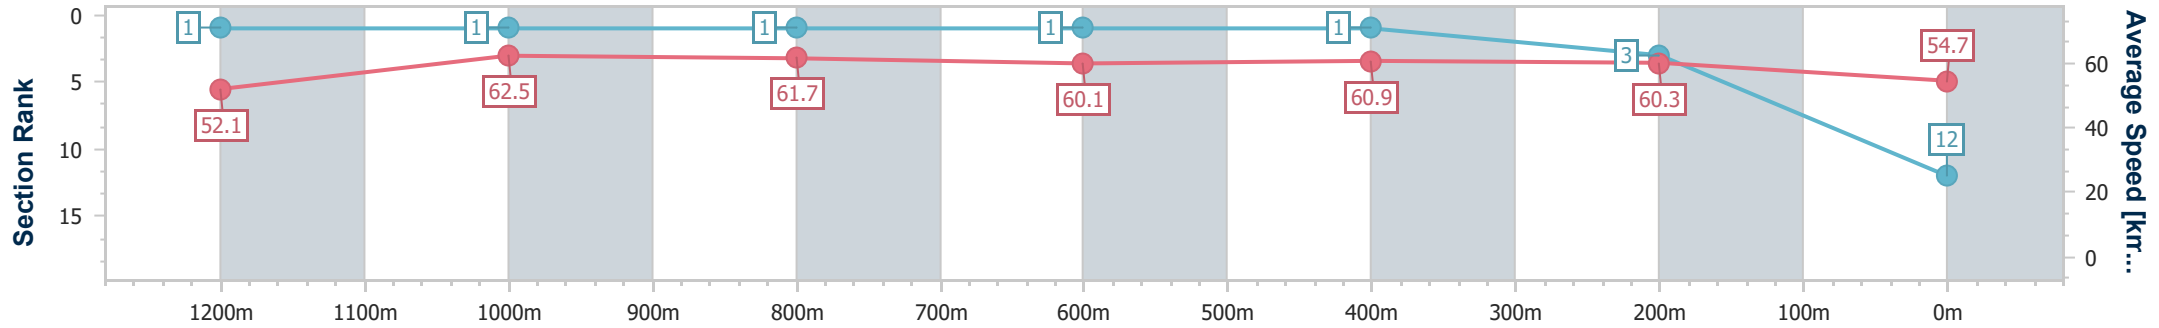

Sunshine Coast QLD Professional
Race 7: PARKLANDS TAVERN BENCHMARK 62 Handicap - 1400m

24 September 2023 - 16:37

Track Rating: Good 4, Weather: Overcast, Rail Position: +2m Entire

Section	Overall	1200m	1000m	800m	600m	400m	200m
Section Times	1:25.76 [11] (0:14.20)	1:11.56 [6] (0:11.90)	0:59.66 [9] (0:11.89)	0:47.77 [7] (0:12.05)	0:35.72 [8] (0:11.67)	0:24.05 [9] (0:11.66)	0:12.39 [10] (0:12.39)
Average Speed [km/h]	50.8	60.4	60.8	60.5	62.0	61.8	58.0
Top Speed [km/h]	61.1	61.5	61.7	62.0	62.7	62.9	60.6
Avg. Dist. to Rail [m]	5.5	3.0	2.2	1.9	0.8	3.0	5.5
Avg. Stride Freq. [Hz]	2.1	2.1	2.1	2.1	2.2	2.2	2.1
Avg. Stride Length [m]	6.6	7.8	7.9	7.9	7.8	7.8	7.5

- [] Ranking at each section and finish
- .-.- No data available at this section
- NA No data available

Horse/Jockey Name	Ready Azz Eva
Final Rank	12
Fastest Section Time (Section)	0:11.52 (1200m)
Top Speed [km/h] (Section)	64.2 (Overall)
Race State	Finished

Sunshine Coast QLD Professional
Race 7: PARKLANDS TAVERN BENCHMARK 62 Handicap - 1400m

24 September 2023 - 16:37

Track Rating: Good 4, Weather: Overcast, Rail Position: +2m Entire

Section	Overall	1200m	1000m	800m	600m	400m	200m
Section Times	1:26.09 [12] (0:13.81)	1:12.28 [1] (0:11.52)	1:00.76 [1] (0:11.73)	0:49.03 [1] (0:12.07)	0:36.96 [1] (0:11.86)	0:25.10 [1] (0:11.92)	0:13.18 [3] (0:13.18)
Average Speed [km/h]	52.1	62.5	61.7	60.1	60.9	60.3	54.7
Top Speed [km/h]	64.2	63.6	63.1	61.0	61.4	61.9	58.2
Avg. Dist. to Rail [m]	7.2	2.8	2.3	1.4	0.4	3.0	4.3
Avg. Stride Freq. [Hz]	2.3	2.3	2.3	2.2	2.3	2.3	2.2
Avg. Stride Length [m]	6.2	7.1	7.2	7.2	7.3	7.3	6.7