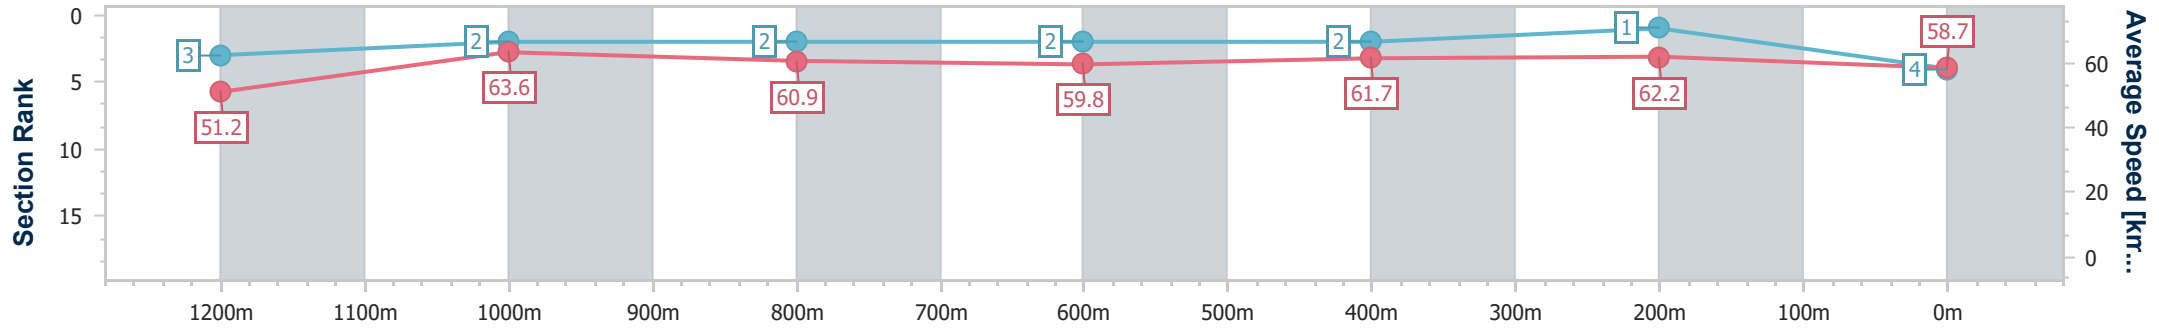

Horse/Jockey Name	Porky
Final Rank	4
Fastest Section Time (Section)	0:11.31 (1200m)
Top Speed [km/h] (Section)	64.4 (1200m)
Race State	Finished

Sunshine Coast QLD Professional
Race 7: PARKLANDS TAVERN BENCHMARK 62 Handicap - 1400m

24 September 2023 - 16:37

Track Rating: Good 4, Weather: Overcast, Rail Position: +2m Entire

Section	Overall	1200m	1000m	800m	600m	400m	200m
Section Times	1:25.10 [4] (0:14.06)	1:11.04 [3] (0:11.31)	0:59.73 [2] (0:11.92)	0:47.81 [2] (0:12.19)	0:35.62 [2] (0:11.76)	0:23.86 [2] (0:11.58)	0:12.28 [1] (0:12.28)
Average Speed [km/h]	51.2	63.6	60.9	59.8	61.7	62.2	58.7
Top Speed [km/h]	63.5	64.4	63.3	61.7	62.9	63.0	60.9
Avg. Dist. to Rail [m]	9.9	4.9	3.0	2.2	1.2	4.6	6.9
Avg. Stride Freq. [Hz]	2.2	2.3	2.3	2.2	2.3	2.3	2.3
Avg. Stride Length [m]	6.3	7.4	7.5	7.4	7.4	7.4	7.2

- [ ] Ranking at each section and finish
- -.-.- No data available at this section
- NA No data available