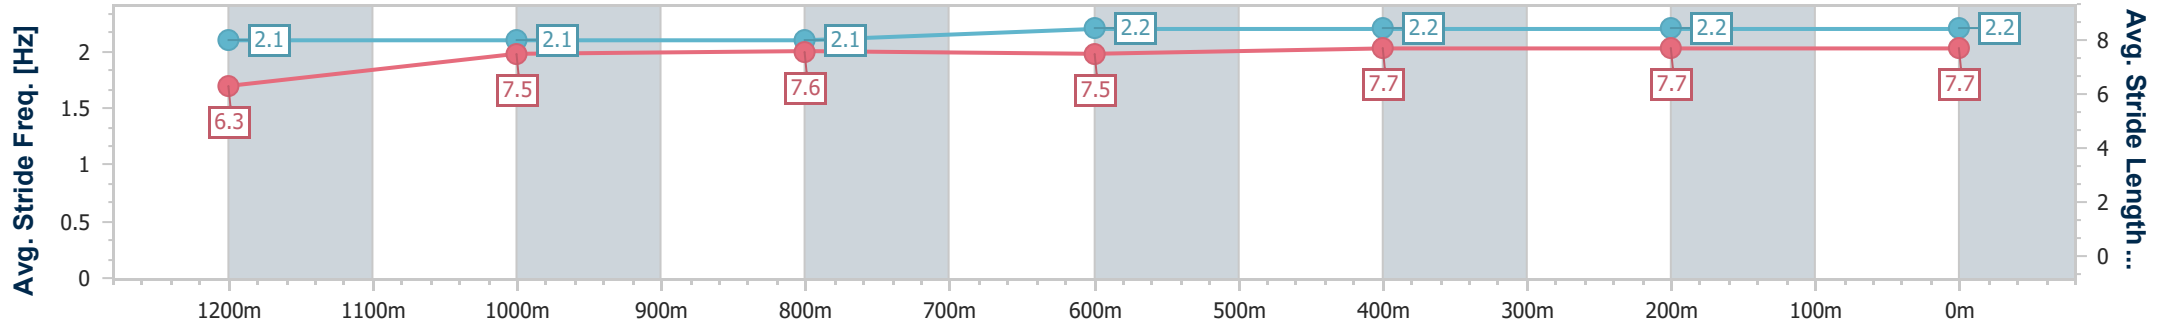

- [] Ranking at each section and finish
- .-.- No data available at this section
- NA No data available

Horse/Jockey Name	Saddles
Final Rank	7
Fastest Section Time (Section)	0:11.53 (600m)
Top Speed [km/h] (Section)	64.1 (400m)
Race State	Finished

Sunshine Coast QLD Professional
Race 7: PARKLANDS TAVERN BENCHMARK 62 Handicap - 1400m

24 September 2023 - 16:37

Track Rating: Good 4, Weather: Overcast, Rail Position: +2m Entire

Section	Overall	1200m	1000m	800m	600m	400m	200m
Section Times	1:25.21 [7] (0:14.42)	1:10.79 [10] (0:11.93)	0:58.86 [10] (0:12.06)	0:46.80 [10] (0:11.90)	0:34.90 [10] (0:11.53)	0:23.37 [11] (0:11.58)	0:11.79 [11] (0:11.79)
Average Speed [km/h]	50.0	60.4	60.2	61.2	63.1	62.2	61.1
Top Speed [km/h]	62.7	62.4	60.6	63.5	63.8	64.1	62.8
Avg. Dist. to Rail [m]	10.1	3.6	3.1	2.2	1.7	5.9	9.8
Avg. Stride Freq. [Hz]	2.1	2.1	2.1	2.2	2.2	2.2	2.2
Avg. Stride Length [m]	6.3	7.5	7.6	7.5	7.7	7.7	7.7