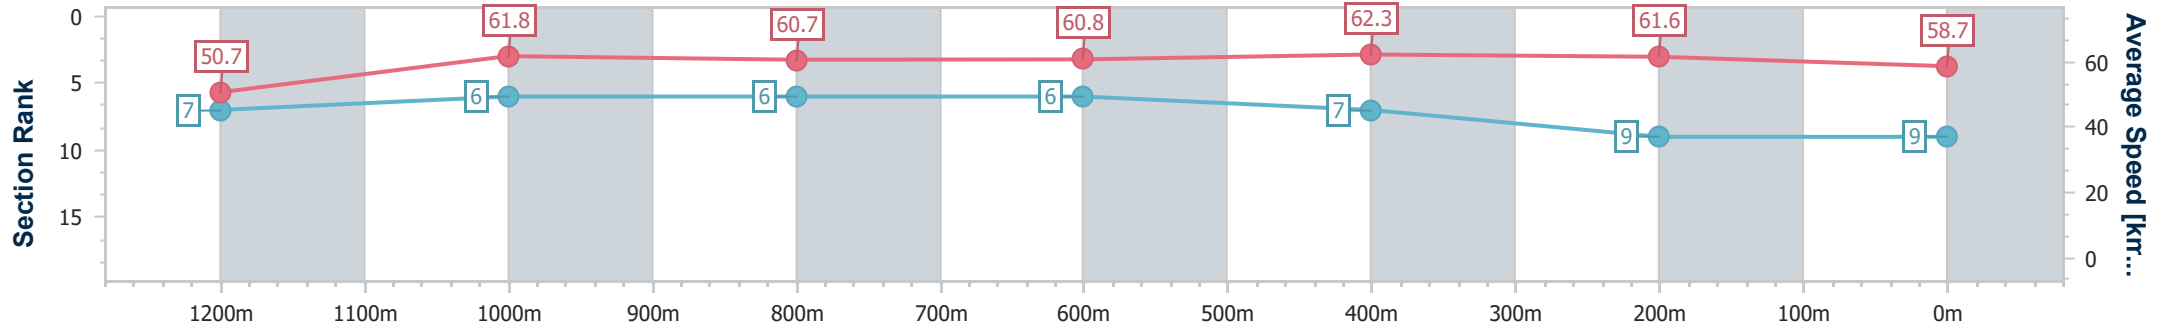

Sunshine Coast QLD Professional
Race 7: PARKLANDS TAVERN BENCHMARK 62 Handicap - 1400m

24 September 2023 - 16:37

Track Rating: Good 4, Weather: Overcast, Rail Position: +2m Entire

Section	Overall	1200m	1000m	800m	600m	400m	200m
Section Times	1:25.57 [8] (0:14.12)	1:11.45 [4] (0:11.63)	0:59.82 [5] (0:11.93)	0:47.89 [4] (0:12.05)	0:35.84 [4] (0:11.72)	0:24.12 [3] (0:11.59)	0:12.53 [6] (0:12.53)
Average Speed [km/h]	51.1	61.9	60.5	60.3	61.3	62.1	57.4
Top Speed [km/h]	62.3	62.7	61.7	61.8	63.0	64.0	60.1
Avg. Dist. to Rail [m]	3.9	2.4	2.1	1.1	0.6	0.6	1.3
Avg. Stride Freq. [Hz]	2.2	2.2	2.2	2.2	2.3	2.4	2.3
Avg. Stride Length [m]	6.4	7.5	7.4	7.3	7.3	7.3	7.1

- [] Ranking at each section and finish
- .-.- No data available at this section
- NA No data available

Horse/Jockey Name	Better Lad
Final Rank	9
Fastest Section Time (Section)	0:11.65 (1200m)
Top Speed [km/h] (Section)	63.4 (1200m)
Race State	Finished

Sunshine Coast QLD Professional
 Race 7: PARKLANDS TAVERN BENCHMARK 62 Handicap - 1400m

24 September 2023 - 16:37

Track Rating: Good 4, Weather: Overcast, Rail Position: +2m Entire

Section	Overall	1200m	1000m	800m	600m	400m	200m
Section Times	1:25.60 [9] (0:14.22)	1:11.38 [7] (0:11.65)	0:59.73 [6] (0:11.97)	0:47.76 [6] (0:12.08)	0:35.68 [6] (0:11.70)	0:23.98 [7] (0:11.72)	0:12.26 [9] (0:12.26)
Average Speed [km/h]	50.7	61.8	60.7	60.8	62.3	61.6	58.7
Top Speed [km/h]	62.7	63.4	61.1	62.4	63.1	62.5	61.2
Avg. Dist. to Rail [m]	12.0	5.0	4.0	3.1	2.3	5.2	7.1
Avg. Stride Freq. [Hz]	2.2	2.3	2.2	2.2	2.3	2.3	2.2
Avg. Stride Length [m]	6.4	7.4	7.4	7.4	7.5	7.5	7.4