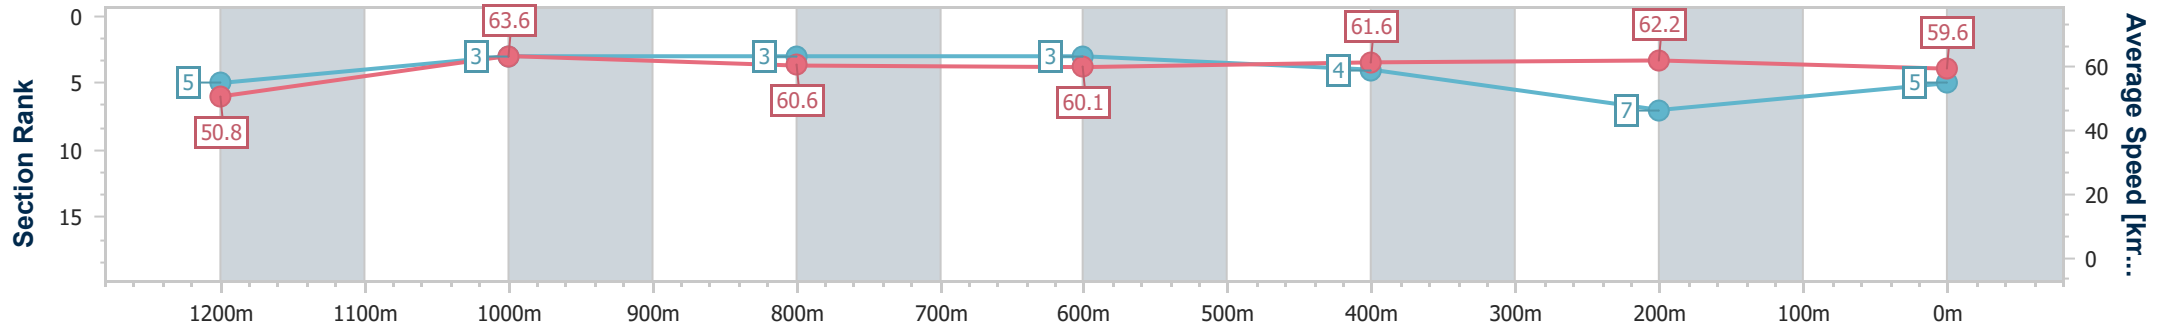

Horse/Jockey Name	Set Ablaze
Final Rank	5
Fastest Section Time (Section)	0:11.35 (1200m)
Top Speed [km/h] (Section)	64.8 (1200m)
Race State	Finished

Sunshine Coast QLD Professional
Race 7: PARKLANDS TAVERN BENCHMARK 62 Handicap - 1400m

24 September 2023 - 16:37

Track Rating: Good 4, Weather: Overcast, Rail Position: +2m Entire

Section	Overall	1200m	1000m	800m	600m	400m	200m
Section Times	1:25.14 [5] (0:14.19)	1:10.95 [5] (0:11.35)	0:59.60 [3] (0:11.96)	0:47.64 [3] (0:12.15)	0:35.49 [3] (0:11.81)	0:23.68 [4] (0:11.59)	0:12.09 [7] (0:12.09)
Average Speed [km/h]	50.8	63.6	60.6	60.1	61.6	62.2	59.6
Top Speed [km/h]	64.4	64.8	62.4	61.4	62.2	62.8	61.7
Avg. Dist. to Rail [m]	13.4	6.2	3.5	2.7	1.8	4.6	7.9
Avg. Stride Freq. [Hz]	2.2	2.4	2.3	2.3	2.3	2.3	2.3
Avg. Stride Length [m]	6.3	7.4	7.2	6.9	7.2	7.3	7.4

- [ ] Ranking at each section and finish
- -.-.- No data available at this section
- NA No data available