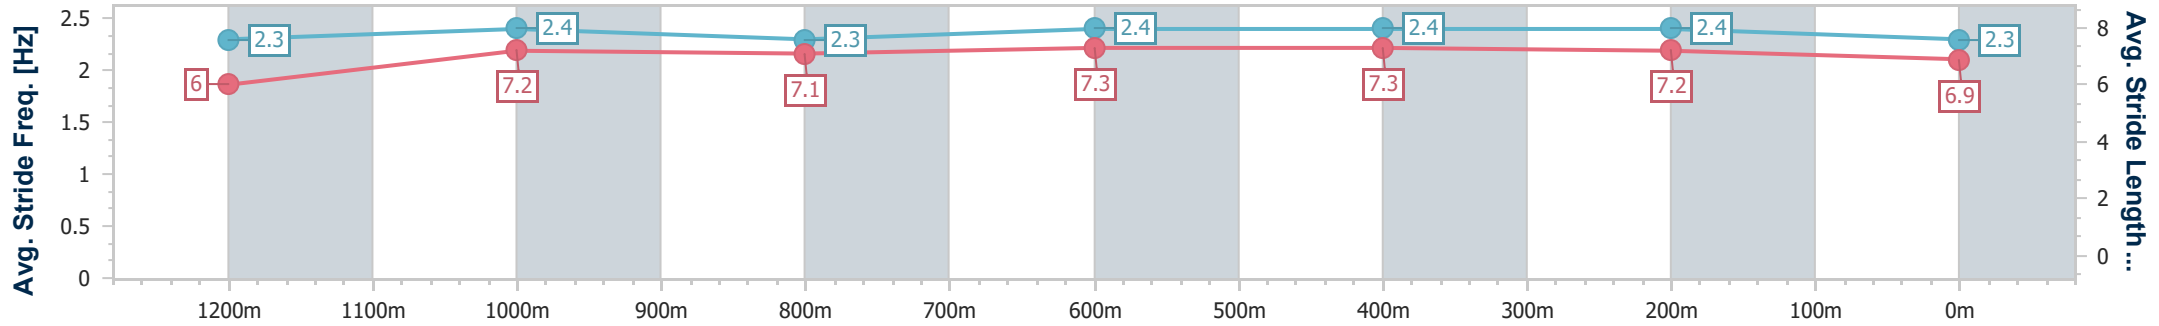

Sunshine Coast QLD Professional
 Race 7: PARKLANDS TAVERN BENCHMARK 62 Handicap - 1400m

24 September 2023 - 16:37

Track Rating: Good 4, Weather: Overcast, Rail Position: +2m Entire

Section	Overall	1200m	1000m	800m	600m	400m	200m
Section Times	1:25.60 [9] (0:14.22)	1:11.38 [7] (0:11.65)	0:59.73 [6] (0:11.97)	0:47.76 [6] (0:12.08)	0:35.68 [6] (0:11.70)	0:23.98 [7] (0:11.72)	0:12.26 [9] (0:12.26)
Average Speed [km/h]	50.7	61.8	60.7	60.8	62.3	61.6	58.7
Top Speed [km/h]	62.7	63.4	61.1	62.4	63.1	62.5	61.2
Avg. Dist. to Rail [m]	12.0	5.0	4.0	3.1	2.3	5.2	7.1
Avg. Stride Freq. [Hz]	2.2	2.3	2.2	2.2	2.3	2.3	2.2
Avg. Stride Length [m]	6.4	7.4	7.4	7.4	7.5	7.5	7.4

- [] Ranking at each section and finish
- .-.- No data available at this section
- NA No data available

Horse/Jockey Name	Fat Fingers
Final Rank	10
Fastest Section Time (Section)	0:11.49 (400m)
Top Speed [km/h] (Section)	64.3 (400m)
Race State	Finished

Sunshine Coast QLD Professional
Race 7: PARKLANDS TAVERN BENCHMARK 62 Handicap - 1400m

24 September 2023 - 16:37

Track Rating: Good 4, Weather: Overcast, Rail Position: +2m Entire

Section	Overall	1200m	1000m	800m	600m	400m	200m
Section Times	1:25.71 [10] (0:14.72)	1:10.99 [12] (0:11.83)	0:59.16 [11] (0:12.09)	0:47.07 [12] (0:11.72)	0:35.35 [12] (0:11.60)	0:23.75 [12] (0:11.49)	0:12.26 [12] (0:12.26)
Average Speed [km/h]	49.0	60.9	59.9	61.9	62.8	62.6	58.7
Top Speed [km/h]	61.2	61.9	60.9	64.1	63.9	64.3	62.5
Avg. Dist. to Rail [m]	4.3	2.3	1.9	1.7	1.7	3.3	4.2
Avg. Stride Freq. [Hz]	2.3	2.4	2.3	2.4	2.4	2.4	2.3
Avg. Stride Length [m]	6.0	7.2	7.1	7.3	7.3	7.2	6.9