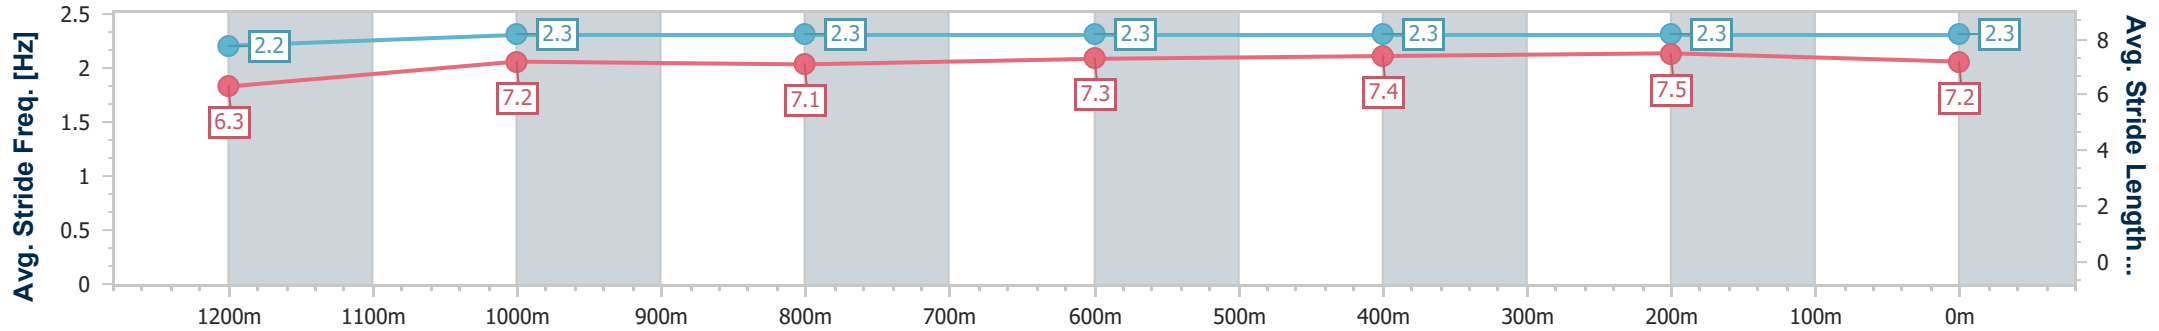

- [] Ranking at each section and finish
- .-.- No data available at this section
- NA No data available

Horse/Jockey Name	Better Yet
Final Rank	6
Fastest Section Time (Section)	0:11.46 (400m)
Top Speed [km/h] (Section)	64.1 (400m)
Race State	Finished

Sunshine Coast QLD Professional
 Race 7: PARKLANDS TAVERN BENCHMARK 62 Handicap - 1400m

24 September 2023 - 16:37

Track Rating: Good 4, Weather: Overcast, Rail Position: +2m Entire

Section	Overall	1200m	1000m	800m	600m	400m	200m
Section Times	1:25.19 [6] (0:13.95)	1:11.24 [2] (0:11.75)	0:59.49 [4] (0:12.05)	0:47.44 [5] (0:12.08)	0:35.36 [5] (0:11.68)	0:23.68 [5] (0:11.46)	0:12.22 [4] (0:12.22)
Average Speed [km/h]	51.6	61.3	60.2	60.4	61.6	62.8	58.9
Top Speed [km/h]	63.4	63.3	61.9	61.3	62.6	64.1	60.4
Avg. Dist. to Rail [m]	7.7	3.8	3.2	2.2	0.8	0.8	2.3
Avg. Stride Freq. [Hz]	2.2	2.3	2.3	2.3	2.3	2.3	2.3
Avg. Stride Length [m]	6.3	7.2	7.1	7.3	7.4	7.5	7.2