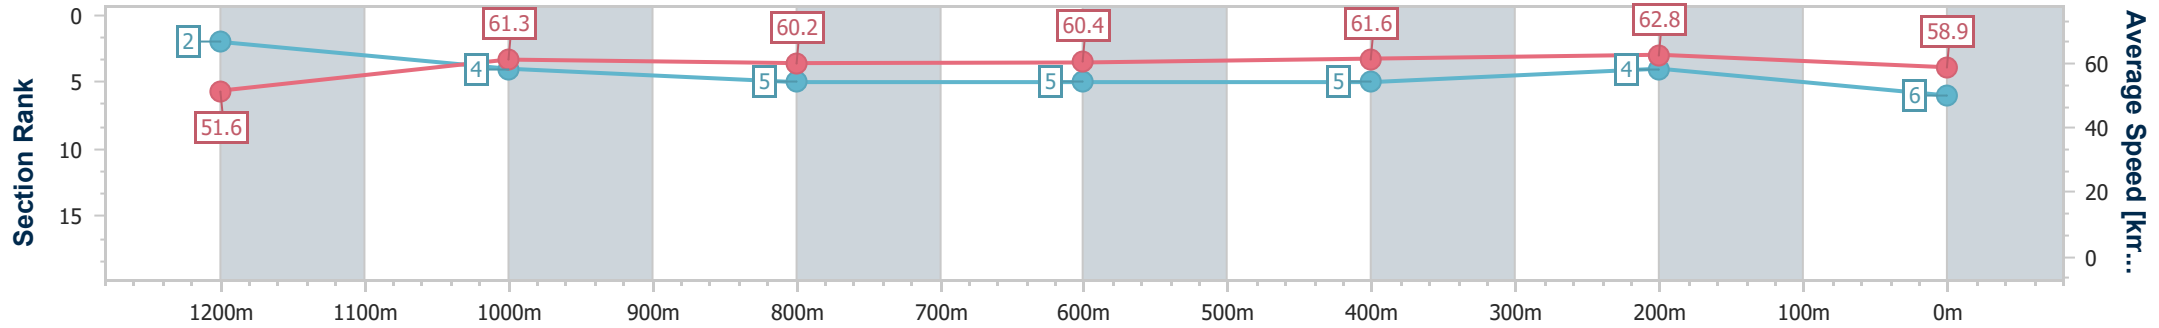

- [] Ranking at each section and finish
- .-.- No data available at this section
- NA No data available

Horse/Jockey Name	Better Yet
Final Rank	6
Fastest Section Time (Section)	0:11.46 (400m)
Top Speed [km/h] (Section)	64.1 (400m)
Race State	Finished

Sunshine Coast QLD Professional
 Race 7: PARKLANDS TAVERN BENCHMARK 62 Handicap - 1400m

24 September 2023 - 16:37

Track Rating: Good 4, Weather: Overcast, Rail Position: +2m Entire

Section	Overall	1200m	1000m	800m	600m	400m	200m
Section Times	1:25.19 [6] (0:13.95)	1:11.24 [2] (0:11.75)	0:59.49 [4] (0:12.05)	0:47.44 [5] (0:12.08)	0:35.36 [5] (0:11.68)	0:23.68 [5] (0:11.46)	0:12.22 [4] (0:12.22)
Average Speed [km/h]	51.6	61.3	60.2	60.4	61.6	62.8	58.9
Top Speed [km/h]	63.4	63.3	61.9	61.3	62.6	64.1	60.4
Avg. Dist. to Rail [m]	7.7	3.8	3.2	2.2	0.8	0.8	2.3
Avg. Stride Freq. [Hz]	2.2	2.3	2.3	2.3	2.3	2.3	2.3
Avg. Stride Length [m]	6.3	7.2	7.1	7.3	7.4	7.5	7.2