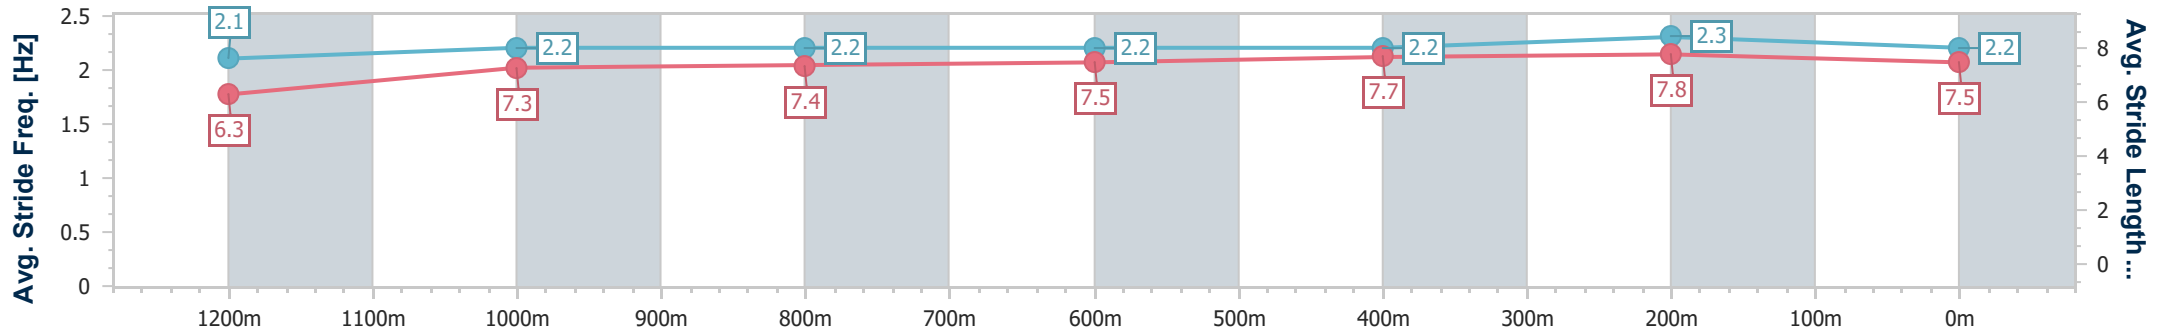

Horse/Jockey Name	Finsceal
Final Rank	1
Fastest Section Time (Section)	0:11.23 (400m)
Top Speed [km/h] (Section)	65.0 (400m)
Race State	Finished

Sunshine Coast QLD Professional
Race 7: PARKLANDS TAVERN BENCHMARK 62 Handicap - 1400m

24 September 2023 - 16:37

Track Rating: Good 4, Weather: Overcast, Rail Position: +2m Entire

Section	Overall	1200m	1000m	800m	600m	400m	200m
Section Times	1:24.85 [1] (0:14.63)	1:10.22 [11] (0:11.97)	0:58.25 [12] (0:11.99)	0:46.26 [11] (0:11.76)	0:34.50 [11] (0:11.46)	0:23.04 [10] (0:11.23)	0:11.81 [5] (0:11.81)
Average Speed [km/h]	49.3	60.1	60.5	62.4	63.8	64.1	61.0
Top Speed [km/h]	61.1	61.4	62.0	63.5	64.7	65.0	63.3
Avg. Dist. to Rail [m]	7.3	3.6	3.3	3.0	2.7	7.0	9.6
Avg. Stride Freq. [Hz]	2.1	2.2	2.2	2.2	2.2	2.3	2.2
Avg. Stride Length [m]	6.3	7.3	7.4	7.5	7.7	7.8	7.5

- [ ] Ranking at each section and finish
- -.-.- No data available at this section
- NA No data available