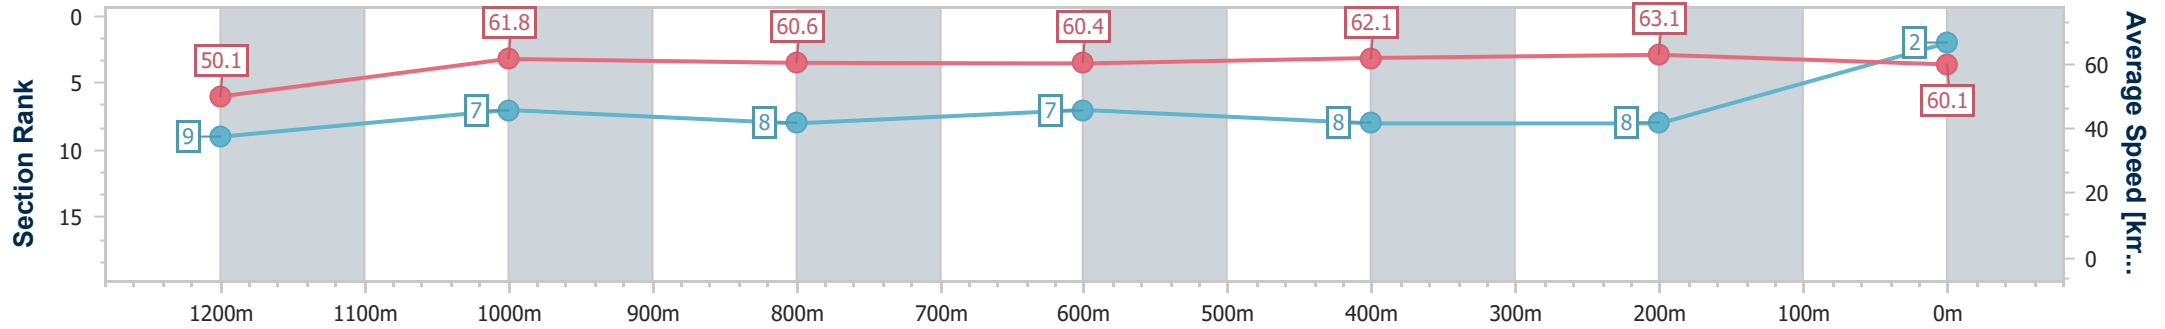

Horse/Jockey Name	Hotstep
Final Rank	2
Fastest Section Time (Section)	0:11.41 (400m)
Top Speed [km/h] (Section)	64.2 (400m)
Race State	Finished

Sunshine Coast QLD Professional
Race 7: PARKLANDS TAVERN BENCHMARK 62 Handicap - 1400m

24 September 2023 - 16:37

Track Rating: Good 4, Weather: Overcast, Rail Position: +2m Entire

Section	Overall	1200m	1000m	800m	600m	400m	200m
Section Times	1:25.03 [2] (0:14.40)	1:10.63 [9] (0:11.65)	0:58.98 [7] (0:11.95)	0:47.03 [8] (0:12.03)	0:35.00 [7] (0:11.62)	0:23.38 [8] (0:11.41)	0:11.97 [8] (0:11.97)
Average Speed [km/h]	50.1	61.8	60.6	60.4	62.1	63.1	60.1
Top Speed [km/h]	61.5	63.2	61.5	62.3	62.4	64.2	62.5
Avg. Dist. to Rail [m]	6.0	2.4	2.2	1.5	0.5	2.4	4.6
Avg. Stride Freq. [Hz]	2.2	2.3	2.3	2.2	2.3	2.3	2.2
Avg. Stride Length [m]	6.3	7.2	7.4	7.5	7.6	7.6	7.3

- [ ] Ranking at each section and finish
- -.-.- No data available at this section
- NA No data available