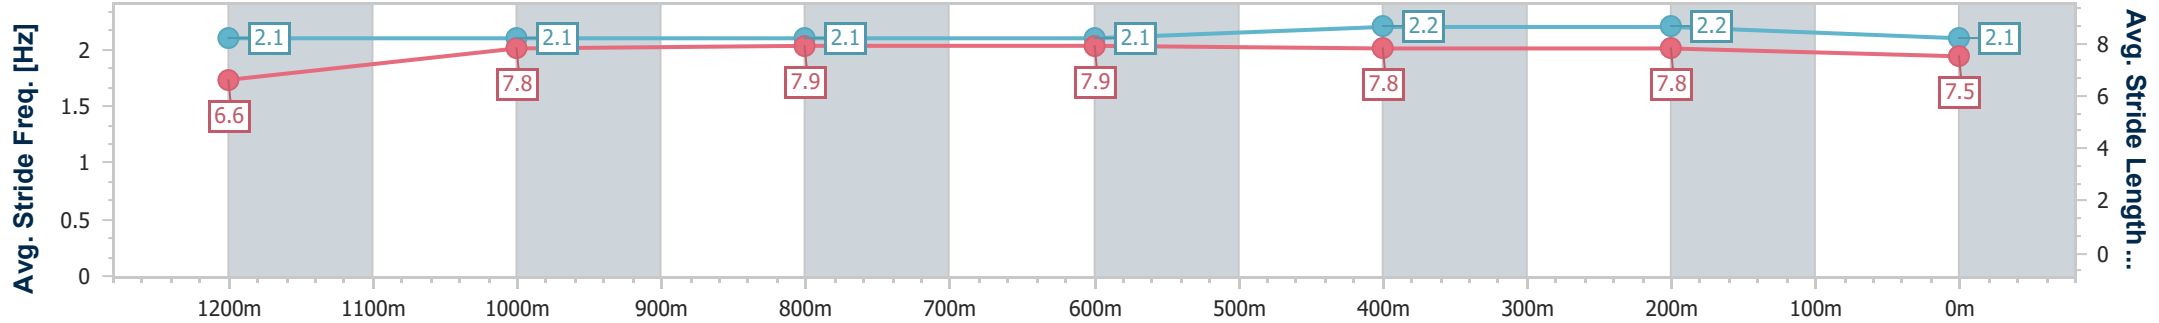

Sunshine Coast QLD Professional
Race 7: PARKLANDS TAVERN BENCHMARK 62 Handicap - 1400m

24 September 2023 - 16:37

Track Rating: Good 4, Weather: Overcast, Rail Position: +2m Entire

Section	Overall	1200m	1000m	800m	600m	400m	200m
Section Times	1:25.71 [10] (0:14.72)	1:10.99 [12] (0:11.83)	0:59.16 [11] (0:12.09)	0:47.07 [12] (0:11.72)	0:35.35 [12] (0:11.60)	0:23.75 [12] (0:11.49)	0:12.26 [12] (0:12.26)
Average Speed [km/h]	49.0	60.9	59.9	61.9	62.8	62.6	58.7
Top Speed [km/h]	61.2	61.9	60.9	64.1	63.9	64.3	62.5
Avg. Dist. to Rail [m]	4.3	2.3	1.9	1.7	1.7	3.3	4.2
Avg. Stride Freq. [Hz]	2.3	2.4	2.3	2.4	2.4	2.4	2.3
Avg. Stride Length [m]	6.0	7.2	7.1	7.3	7.3	7.2	6.9

- [] Ranking at each section and finish
- .-.- No data available at this section
- NA No data available

Horse/Jockey Name	Our Red Planet
Final Rank	11
Fastest Section Time (Section)	0:11.66 (400m)
Top Speed [km/h] (Section)	62.9 (400m)
Race State	Finished

Sunshine Coast QLD Professional
Race 7: PARKLANDS TAVERN BENCHMARK 62 Handicap - 1400m

24 September 2023 - 16:37

Track Rating: Good 4, Weather: Overcast, Rail Position: +2m Entire

Section	Overall	1200m	1000m	800m	600m	400m	200m
Section Times	1:25.76 [11] (0:14.20)	1:11.56 [6] (0:11.90)	0:59.66 [9] (0:11.89)	0:47.77 [7] (0:12.05)	0:35.72 [8] (0:11.67)	0:24.05 [9] (0:11.66)	0:12.39 [10] (0:12.39)
Average Speed [km/h]	50.8	60.4	60.8	60.5	62.0	61.8	58.0
Top Speed [km/h]	61.1	61.5	61.7	62.0	62.7	62.9	60.6
Avg. Dist. to Rail [m]	5.5	3.0	2.2	1.9	0.8	3.0	5.5
Avg. Stride Freq. [Hz]	2.1	2.1	2.1	2.1	2.2	2.2	2.1
Avg. Stride Length [m]	6.6	7.8	7.9	7.9	7.8	7.8	7.5