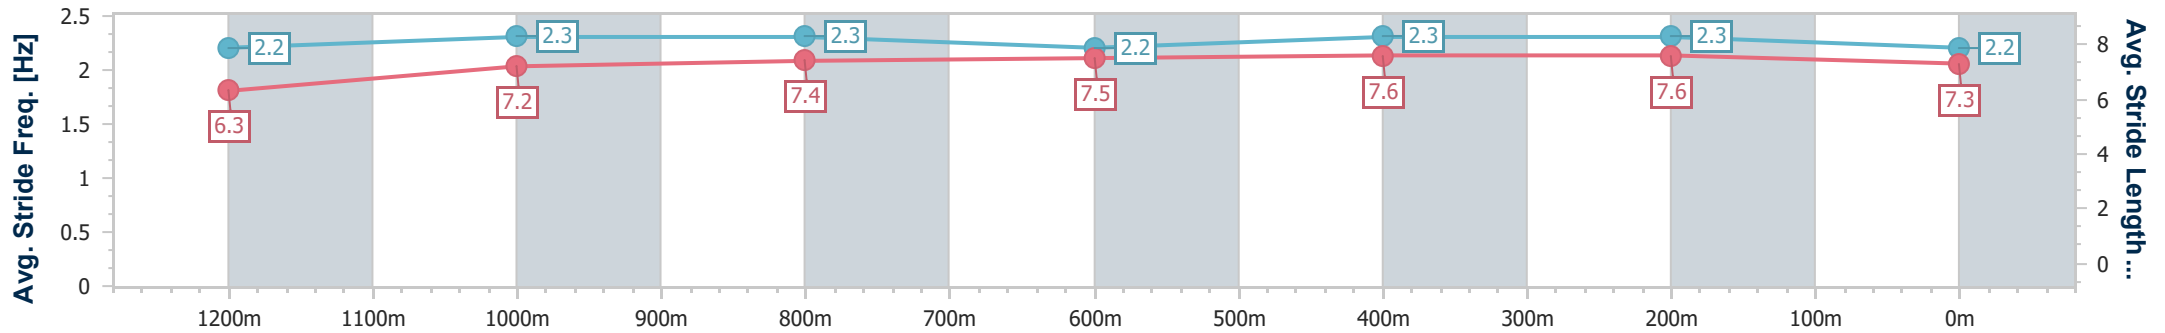

Horse/Jockey Name	Hotstep
Final Rank	2
Fastest Section Time (Section)	0:11.41 (400m)
Top Speed [km/h] (Section)	64.2 (400m)
Race State	Finished

Sunshine Coast QLD Professional
Race 7: PARKLANDS TAVERN BENCHMARK 62 Handicap - 1400m

24 September 2023 - 16:37

Track Rating: Good 4, Weather: Overcast, Rail Position: +2m Entire

Section	Overall	1200m	1000m	800m	600m	400m	200m
Section Times	1:25.03 [2] (0:14.40)	1:10.63 [9] (0:11.65)	0:58.98 [7] (0:11.95)	0:47.03 [8] (0:12.03)	0:35.00 [7] (0:11.62)	0:23.38 [8] (0:11.41)	0:11.97 [8] (0:11.97)
Average Speed [km/h]	50.1	61.8	60.6	60.4	62.1	63.1	60.1
Top Speed [km/h]	61.5	63.2	61.5	62.3	62.4	64.2	62.5
Avg. Dist. to Rail [m]	6.0	2.4	2.2	1.5	0.5	2.4	4.6
Avg. Stride Freq. [Hz]	2.2	2.3	2.3	2.2	2.3	2.3	2.2
Avg. Stride Length [m]	6.3	7.2	7.4	7.5	7.6	7.6	7.3

- [ ] Ranking at each section and finish
- -.-.- No data available at this section
- NA No data available