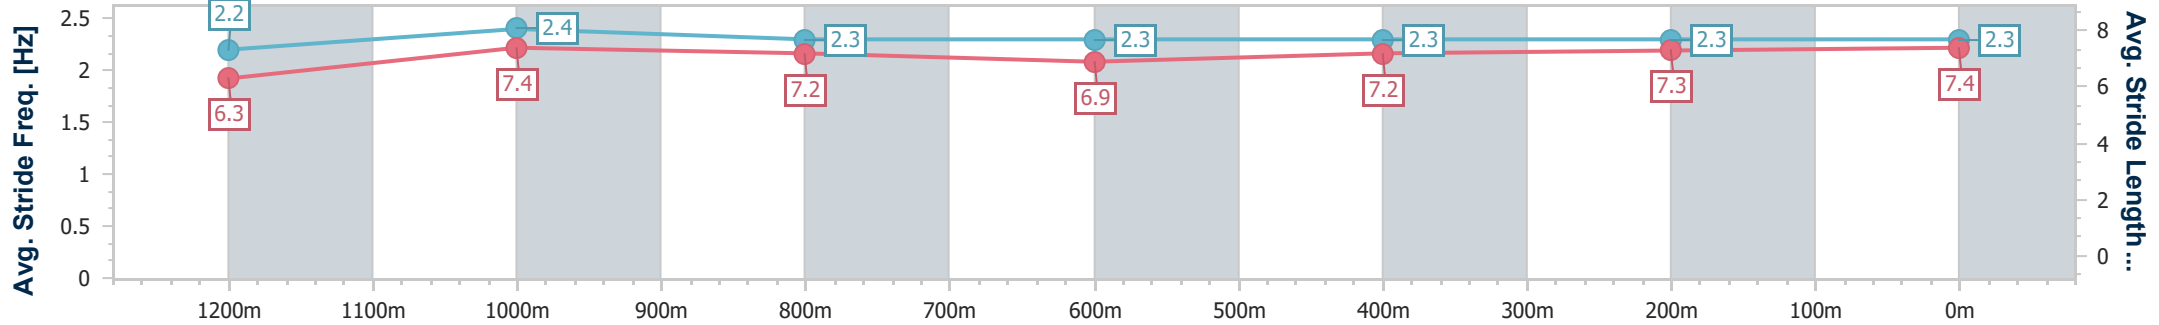

Horse/Jockey Name	Set Ablaze
Final Rank	5
Fastest Section Time (Section)	0:11.35 (1200m)
Top Speed [km/h] (Section)	64.8 (1200m)
Race State	Finished

Sunshine Coast QLD Professional
Race 7: PARKLANDS TAVERN BENCHMARK 62 Handicap - 1400m

24 September 2023 - 16:37

Track Rating: Good 4, Weather: Overcast, Rail Position: +2m Entire

Section	Overall	1200m	1000m	800m	600m	400m	200m
Section Times	1:25.14 [5] (0:14.19)	1:10.95 [5] (0:11.35)	0:59.60 [3] (0:11.96)	0:47.64 [3] (0:12.15)	0:35.49 [3] (0:11.81)	0:23.68 [4] (0:11.59)	0:12.09 [7] (0:12.09)
Average Speed [km/h]	50.8	63.6	60.6	60.1	61.6	62.2	59.6
Top Speed [km/h]	64.4	64.8	62.4	61.4	62.2	62.8	61.7
Avg. Dist. to Rail [m]	13.4	6.2	3.5	2.7	1.8	4.6	7.9
Avg. Stride Freq. [Hz]	2.2	2.4	2.3	2.3	2.3	2.3	2.3
Avg. Stride Length [m]	6.3	7.4	7.2	6.9	7.2	7.3	7.4

- [ ] Ranking at each section and finish
- -.-.- No data available at this section
- NA No data available