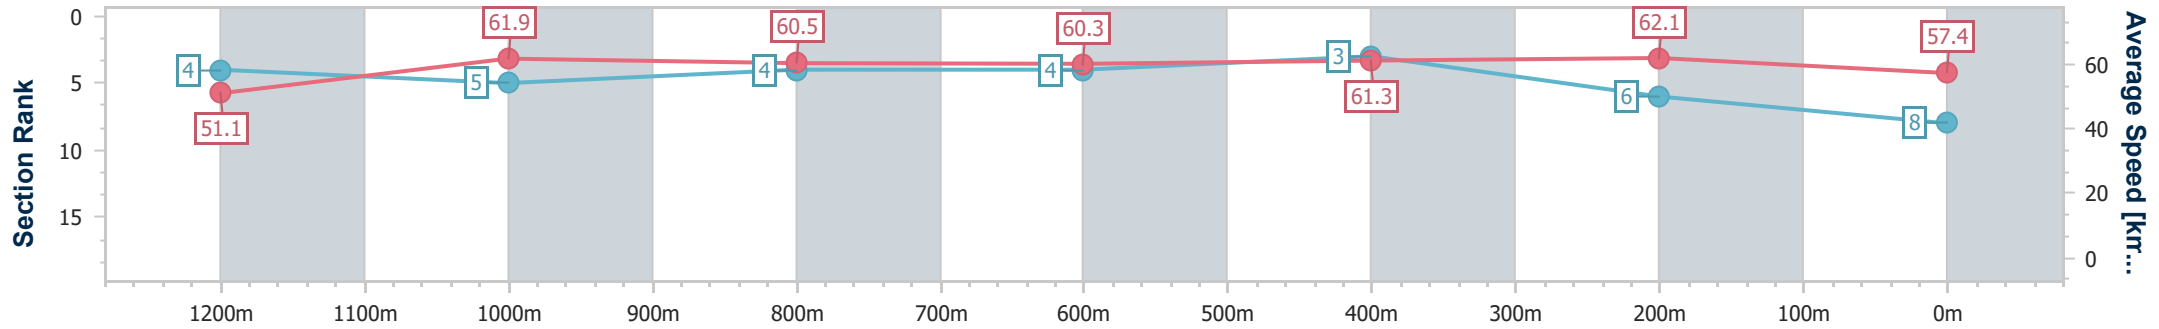

Sunshine Coast QLD Professional
Race 7: PARKLANDS TAVERN BENCHMARK 62 Handicap - 1400m

24 September 2023 - 16:37

Track Rating: Good 4, Weather: Overcast, Rail Position: +2m Entire

Section	Overall	1200m	1000m	800m	600m	400m	200m
Section Times	1:25.21 [7] (0:14.42)	1:10.79 [10] (0:11.93)	0:58.86 [10] (0:12.06)	0:46.80 [10] (0:11.90)	0:34.90 [10] (0:11.53)	0:23.37 [11] (0:11.58)	0:11.79 [11] (0:11.79)
Average Speed [km/h]	50.0	60.4	60.2	61.2	63.1	62.2	61.1
Top Speed [km/h]	62.7	62.4	60.6	63.5	63.8	64.1	62.8
Avg. Dist. to Rail [m]	10.1	3.6	3.1	2.2	1.7	5.9	9.8
Avg. Stride Freq. [Hz]	2.1	2.1	2.1	2.2	2.2	2.2	2.2
Avg. Stride Length [m]	6.3	7.5	7.6	7.5	7.7	7.7	7.7

- [] Ranking at each section and finish
- .-.- No data available at this section
- NA No data available

Horse/Jockey Name	Spill The Secret
Final Rank	8
Fastest Section Time (Section)	0:11.59 (400m)
Top Speed [km/h] (Section)	64.0 (400m)
Race State	Finished

Sunshine Coast QLD Professional
Race 7: PARKLANDS TAVERN BENCHMARK 62 Handicap - 1400m

24 September 2023 - 16:37

Track Rating: Good 4, Weather: Overcast, Rail Position: +2m Entire

Section	Overall	1200m	1000m	800m	600m	400m	200m
Section Times	1:25.57 [8] (0:14.12)	1:11.45 [4] (0:11.63)	0:59.82 [5] (0:11.93)	0:47.89 [4] (0:12.05)	0:35.84 [4] (0:11.72)	0:24.12 [3] (0:11.59)	0:12.53 [6] (0:12.53)
Average Speed [km/h]	51.1	61.9	60.5	60.3	61.3	62.1	57.4
Top Speed [km/h]	62.3	62.7	61.7	61.8	63.0	64.0	60.1
Avg. Dist. to Rail [m]	3.9	2.4	2.1	1.1	0.6	0.6	1.3
Avg. Stride Freq. [Hz]	2.2	2.2	2.2	2.2	2.3	2.4	2.3
Avg. Stride Length [m]	6.4	7.5	7.4	7.3	7.3	7.3	7.1