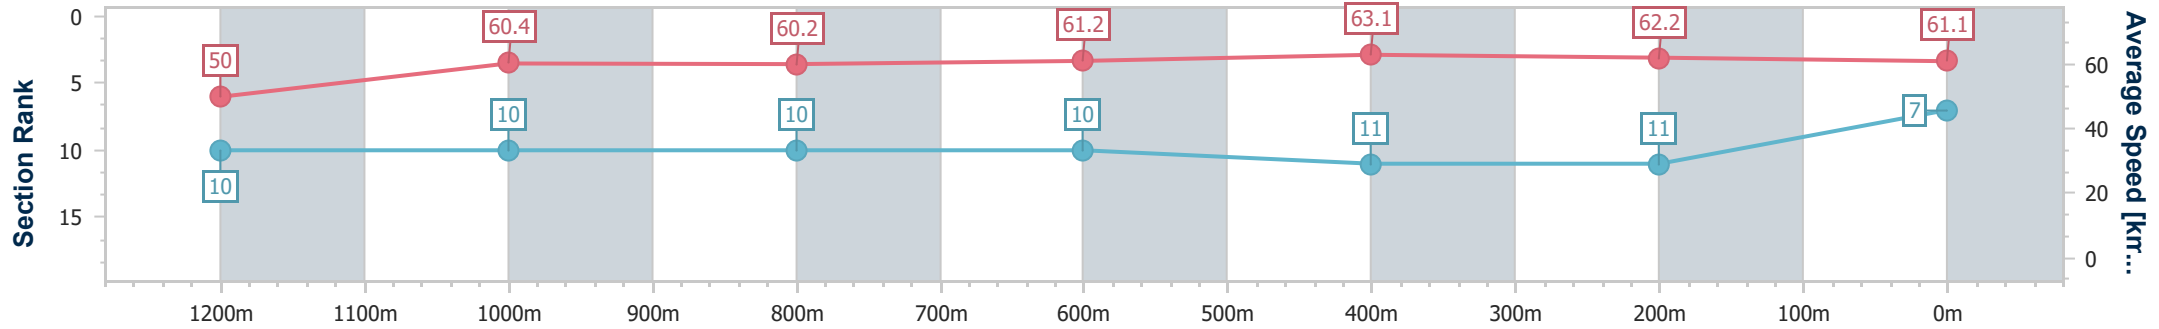

- [] Ranking at each section and finish
- .-.- No data available at this section
- NA No data available

Horse/Jockey Name	Saddles
Final Rank	7
Fastest Section Time (Section)	0:11.53 (600m)
Top Speed [km/h] (Section)	64.1 (400m)
Race State	Finished

Sunshine Coast QLD Professional
Race 7: PARKLANDS TAVERN BENCHMARK 62 Handicap - 1400m

24 September 2023 - 16:37

Track Rating: Good 4, Weather: Overcast, Rail Position: +2m Entire

Section	Overall	1200m	1000m	800m	600m	400m	200m
Section Times	1:25.21 [7] (0:14.42)	1:10.79 [10] (0:11.93)	0:58.86 [10] (0:12.06)	0:46.80 [10] (0:11.90)	0:34.90 [10] (0:11.53)	0:23.37 [11] (0:11.58)	0:11.79 [11] (0:11.79)
Average Speed [km/h]	50.0	60.4	60.2	61.2	63.1	62.2	61.1
Top Speed [km/h]	62.7	62.4	60.6	63.5	63.8	64.1	62.8
Avg. Dist. to Rail [m]	10.1	3.6	3.1	2.2	1.7	5.9	9.8
Avg. Stride Freq. [Hz]	2.1	2.1	2.1	2.2	2.2	2.2	2.2
Avg. Stride Length [m]	6.3	7.5	7.6	7.5	7.7	7.7	7.7