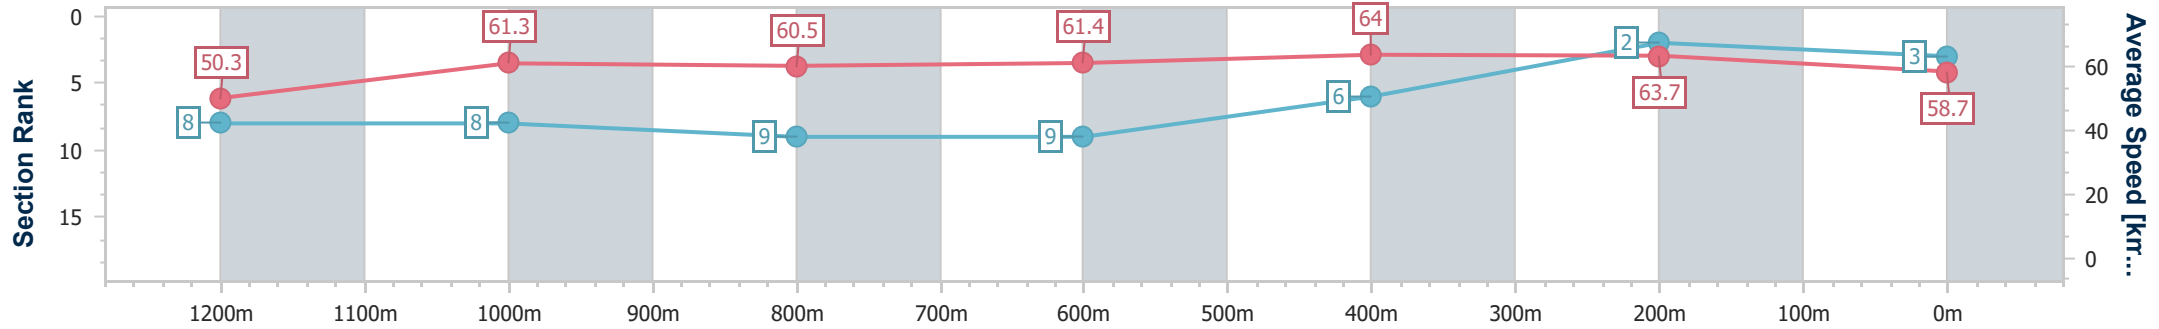

Sunshine Coast QLD Professional
Race 7: PARKLANDS TAVERN BENCHMARK 62 Handicap - 1400m

24 September 2023 - 16:37

Track Rating: Good 4, Weather: Overcast, Rail Position: +2m Entire

Section	Overall	1200m	1000m	800m	600m	400m	200m
Section Times	1:25.09 [3] (0:14.33)	1:10.76 [8] (0:11.76)	0:59.00 [8] (0:12.02)	0:46.98 [9] (0:11.97)	0:35.01 [9] (0:11.45)	0:23.56 [6] (0:11.30)	0:12.26 [2] (0:12.26)
Average Speed [km/h]	50.3	61.3	60.5	61.4	64.0	63.7	58.7
Top Speed [km/h]	63.0	62.9	60.9	63.2	64.5	64.9	62.7
Avg. Dist. to Rail [m]	11.3	4.8	4.2	3.4	3.0	6.0	8.0
Avg. Stride Freq. [Hz]	2.3	2.3	2.3	2.3	2.4	2.4	2.3
Avg. Stride Length [m]	6.0	7.2	7.2	7.1	7.3	7.3	7.0