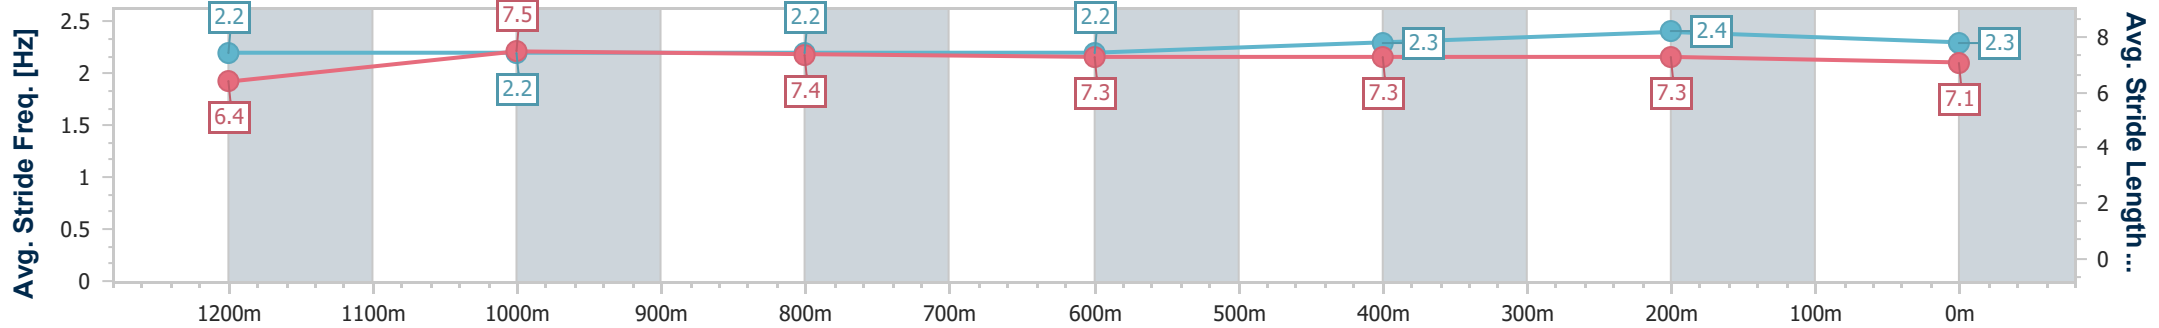

Sunshine Coast QLD Professional
Race 7: PARKLANDS TAVERN BENCHMARK 62 Handicap - 1400m

24 September 2023 - 16:37

Track Rating: Good 4, Weather: Overcast, Rail Position: +2m Entire

Section	Overall	1200m	1000m	800m	600m	400m	200m
Section Times	1:25.21 [7] (0:14.42)	1:10.79 [10] (0:11.93)	0:58.86 [10] (0:12.06)	0:46.80 [10] (0:11.90)	0:34.90 [10] (0:11.53)	0:23.37 [11] (0:11.58)	0:11.79 [11] (0:11.79)
Average Speed [km/h]	50.0	60.4	60.2	61.2	63.1	62.2	61.1
Top Speed [km/h]	62.7	62.4	60.6	63.5	63.8	64.1	62.8
Avg. Dist. to Rail [m]	10.1	3.6	3.1	2.2	1.7	5.9	9.8
Avg. Stride Freq. [Hz]	2.1	2.1	2.1	2.2	2.2	2.2	2.2
Avg. Stride Length [m]	6.3	7.5	7.6	7.5	7.7	7.7	7.7

- [] Ranking at each section and finish
- .-.- No data available at this section
- NA No data available

Horse/Jockey Name	Spill The Secret
Final Rank	8
Fastest Section Time (Section)	0:11.59 (400m)
Top Speed [km/h] (Section)	64.0 (400m)
Race State	Finished

Sunshine Coast QLD Professional
Race 7: PARKLANDS TAVERN BENCHMARK 62 Handicap - 1400m

24 September 2023 - 16:37

Track Rating: Good 4, Weather: Overcast, Rail Position: +2m Entire

Section	Overall	1200m	1000m	800m	600m	400m	200m
Section Times	1:25.57 [8] (0:14.12)	1:11.45 [4] (0:11.63)	0:59.82 [5] (0:11.93)	0:47.89 [4] (0:12.05)	0:35.84 [4] (0:11.72)	0:24.12 [3] (0:11.59)	0:12.53 [6] (0:12.53)
Average Speed [km/h]	51.1	61.9	60.5	60.3	61.3	62.1	57.4
Top Speed [km/h]	62.3	62.7	61.7	61.8	63.0	64.0	60.1
Avg. Dist. to Rail [m]	3.9	2.4	2.1	1.1	0.6	0.6	1.3
Avg. Stride Freq. [Hz]	2.2	2.2	2.2	2.2	2.3	2.4	2.3
Avg. Stride Length [m]	6.4	7.5	7.4	7.3	7.3	7.3	7.1