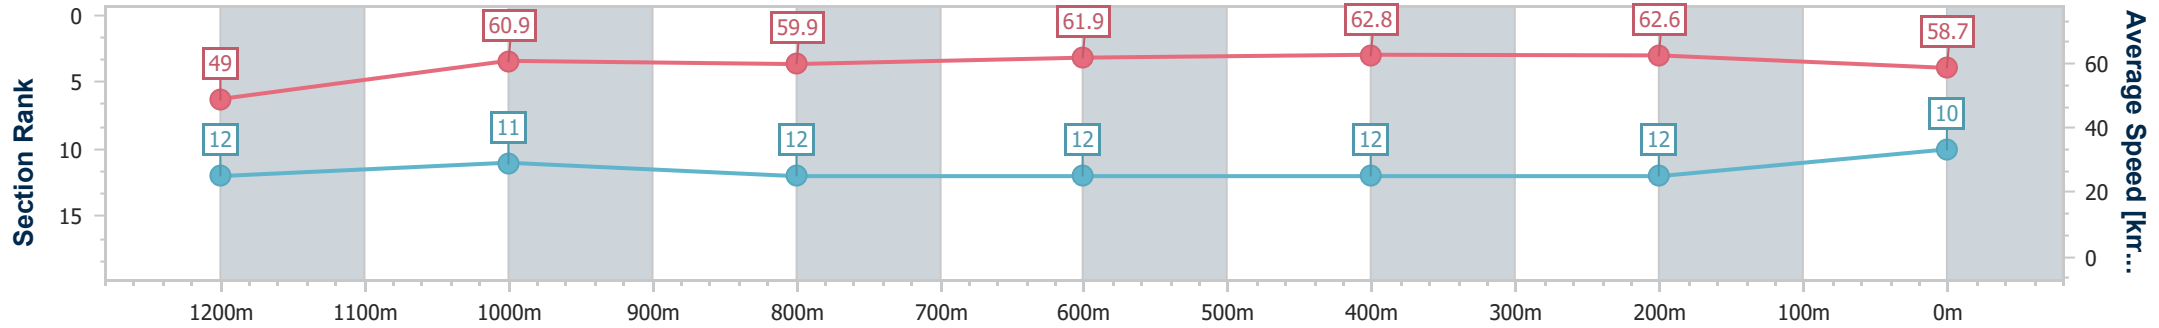

Sunshine Coast QLD Professional
 Race 7: PARKLANDS TAVERN BENCHMARK 62 Handicap - 1400m

24 September 2023 - 16:37

Track Rating: Good 4, Weather: Overcast, Rail Position: +2m Entire

Section	Overall	1200m	1000m	800m	600m	400m	200m
Section Times	1:25.60 [9] (0:14.22)	1:11.38 [7] (0:11.65)	0:59.73 [6] (0:11.97)	0:47.76 [6] (0:12.08)	0:35.68 [6] (0:11.70)	0:23.98 [7] (0:11.72)	0:12.26 [9] (0:12.26)
Average Speed [km/h]	50.7	61.8	60.7	60.8	62.3	61.6	58.7
Top Speed [km/h]	62.7	63.4	61.1	62.4	63.1	62.5	61.2
Avg. Dist. to Rail [m]	12.0	5.0	4.0	3.1	2.3	5.2	7.1
Avg. Stride Freq. [Hz]	2.2	2.3	2.2	2.2	2.3	2.3	2.2
Avg. Stride Length [m]	6.4	7.4	7.4	7.4	7.5	7.5	7.4

- [] Ranking at each section and finish
- .-.- No data available at this section
- NA No data available

Horse/Jockey Name	Fat Fingers
Final Rank	10
Fastest Section Time (Section)	0:11.49 (400m)
Top Speed [km/h] (Section)	64.3 (400m)
Race State	Finished

Sunshine Coast QLD Professional
Race 7: PARKLANDS TAVERN BENCHMARK 62 Handicap - 1400m

24 September 2023 - 16:37

Track Rating: Good 4, Weather: Overcast, Rail Position: +2m Entire

Section	Overall	1200m	1000m	800m	600m	400m	200m
Section Times	1:25.71 [10] (0:14.72)	1:10.99 [12] (0:11.83)	0:59.16 [11] (0:12.09)	0:47.07 [12] (0:11.72)	0:35.35 [12] (0:11.60)	0:23.75 [12] (0:11.49)	0:12.26 [12] (0:12.26)
Average Speed [km/h]	49.0	60.9	59.9	61.9	62.8	62.6	58.7
Top Speed [km/h]	61.2	61.9	60.9	64.1	63.9	64.3	62.5
Avg. Dist. to Rail [m]	4.3	2.3	1.9	1.7	1.7	3.3	4.2
Avg. Stride Freq. [Hz]	2.3	2.4	2.3	2.4	2.4	2.4	2.3
Avg. Stride Length [m]	6.0	7.2	7.1	7.3	7.3	7.2	6.9