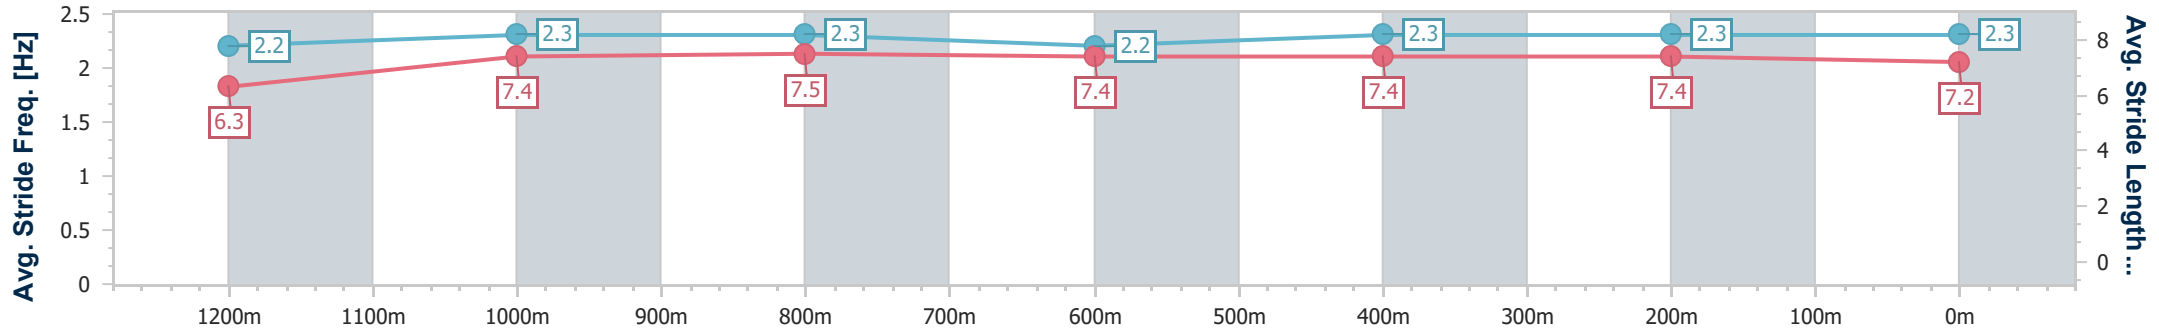

Horse/Jockey Name	Porky
Final Rank	4
Fastest Section Time (Section)	0:11.31 (1200m)
Top Speed [km/h] (Section)	64.4 (1200m)
Race State	Finished

Sunshine Coast QLD Professional
Race 7: PARKLANDS TAVERN BENCHMARK 62 Handicap - 1400m

24 September 2023 - 16:37

Track Rating: Good 4, Weather: Overcast, Rail Position: +2m Entire

Section	Overall	1200m	1000m	800m	600m	400m	200m
Section Times	1:25.10 [4] (0:14.06)	1:11.04 [3] (0:11.31)	0:59.73 [2] (0:11.92)	0:47.81 [2] (0:12.19)	0:35.62 [2] (0:11.76)	0:23.86 [2] (0:11.58)	0:12.28 [1] (0:12.28)
Average Speed [km/h]	51.2	63.6	60.9	59.8	61.7	62.2	58.7
Top Speed [km/h]	63.5	64.4	63.3	61.7	62.9	63.0	60.9
Avg. Dist. to Rail [m]	9.9	4.9	3.0	2.2	1.2	4.6	6.9
Avg. Stride Freq. [Hz]	2.2	2.3	2.3	2.2	2.3	2.3	2.3
Avg. Stride Length [m]	6.3	7.4	7.5	7.4	7.4	7.4	7.2

- [ ] Ranking at each section and finish
- -.-.- No data available at this section
- NA No data available