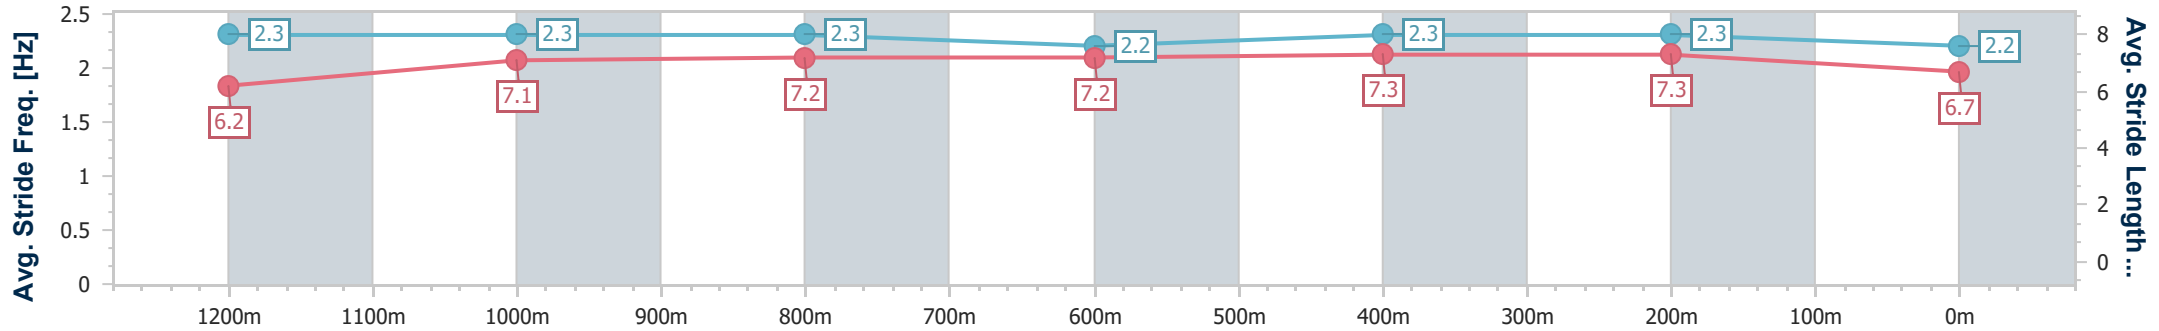

Sunshine Coast QLD Professional
Race 7: PARKLANDS TAVERN BENCHMARK 62 Handicap - 1400m

24 September 2023 - 16:37

Track Rating: Good 4, Weather: Overcast, Rail Position: +2m Entire

Section	Overall	1200m	1000m	800m	600m	400m	200m
Section Times	1:25.76 [11] (0:14.20)	1:11.56 [6] (0:11.90)	0:59.66 [9] (0:11.89)	0:47.77 [7] (0:12.05)	0:35.72 [8] (0:11.67)	0:24.05 [9] (0:11.66)	0:12.39 [10] (0:12.39)
Average Speed [km/h]	50.8	60.4	60.8	60.5	62.0	61.8	58.0
Top Speed [km/h]	61.1	61.5	61.7	62.0	62.7	62.9	60.6
Avg. Dist. to Rail [m]	5.5	3.0	2.2	1.9	0.8	3.0	5.5
Avg. Stride Freq. [Hz]	2.1	2.1	2.1	2.1	2.2	2.2	2.1
Avg. Stride Length [m]	6.6	7.8	7.9	7.9	7.8	7.8	7.5

- [] Ranking at each section and finish
- .-.- No data available at this section
- NA No data available

Horse/Jockey Name	Ready Azz Eva
Final Rank	12
Fastest Section Time (Section)	0:11.52 (1200m)
Top Speed [km/h] (Section)	64.2 (Overall)
Race State	Finished

Sunshine Coast QLD Professional
Race 7: PARKLANDS TAVERN BENCHMARK 62 Handicap - 1400m

24 September 2023 - 16:37

Track Rating: Good 4, Weather: Overcast, Rail Position: +2m Entire

Section	Overall	1200m	1000m	800m	600m	400m	200m
Section Times	1:26.09 [12] (0:13.81)	1:12.28 [1] (0:11.52)	1:00.76 [1] (0:11.73)	0:49.03 [1] (0:12.07)	0:36.96 [1] (0:11.86)	0:25.10 [1] (0:11.92)	0:13.18 [3] (0:13.18)
Average Speed [km/h]	52.1	62.5	61.7	60.1	60.9	60.3	54.7
Top Speed [km/h]	64.2	63.6	63.1	61.0	61.4	61.9	58.2
Avg. Dist. to Rail [m]	7.2	2.8	2.3	1.4	0.4	3.0	4.3
Avg. Stride Freq. [Hz]	2.3	2.3	2.3	2.2	2.3	2.3	2.2
Avg. Stride Length [m]	6.2	7.1	7.2	7.2	7.3	7.3	6.7