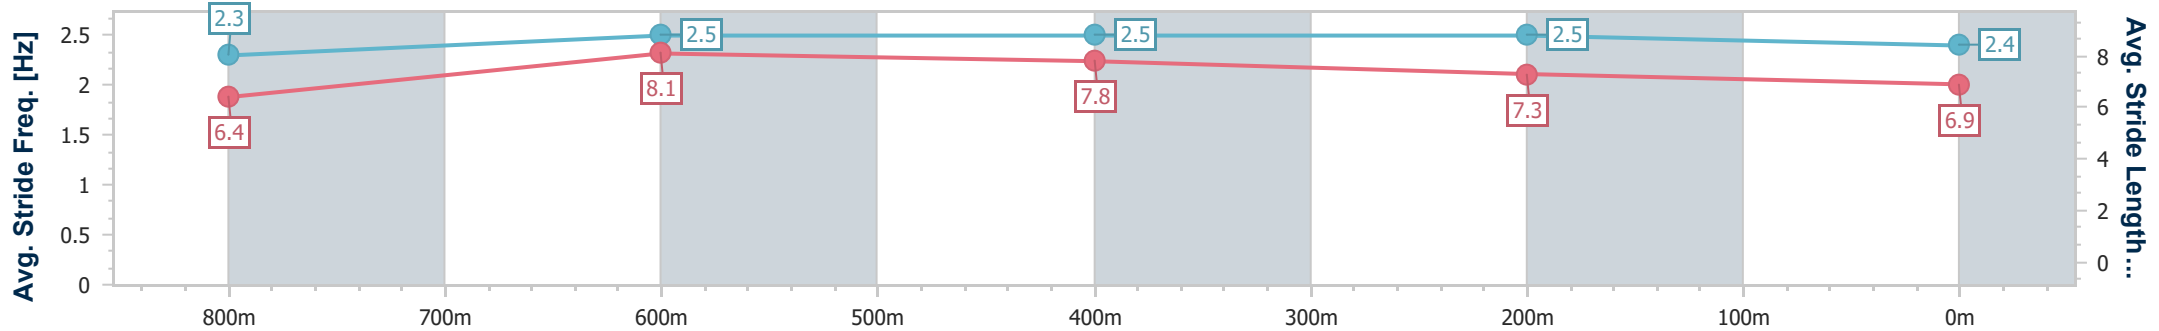

Horse/Jockey Name	Smarty Lee
Final Rank	10
Fastest Section Time (Section)	0:10.19 (800m)
Top Speed [km/h] (Section)	72.3 (800m)
Race State	Finished

Townsville QLD Professional
Race 5: PALLAREDA STAKES 28TH OCTOBER BENCHMARK
70 Handicap - 1000m

29 September 2023 - 15:45

Track Rating: Good 4, Weather: Fine, Rail Position: +2m 1000m-
W/Post; True Remainder

Section	Overall	800m	600m	400m	200m
Section Times	0:57.38 [10] (0:13.69)	0:43.69 [11] (0:10.19)	0:33.50 [11] (0:10.41)	0:23.09 [10] (0:11.13)	0:11.96 [11] (0:11.96)
Average Speed [km/h]	52.6	71.7	69.4	64.9	60.2
Top Speed [km/h]	71.1	72.3	71.6	68.2	63.0
Avg. Dist. to Rail [m]	9.3	4.3	0.7	3.1	7.8
Avg. Stride Freq. [Hz]	2.3	2.5	2.5	2.5	2.4
Avg. Stride Length [m]	6.4	8.1	7.8	7.3	6.9

- [ ] Ranking at each section and finish
- -.-.- No data available at this section
- NA No data available