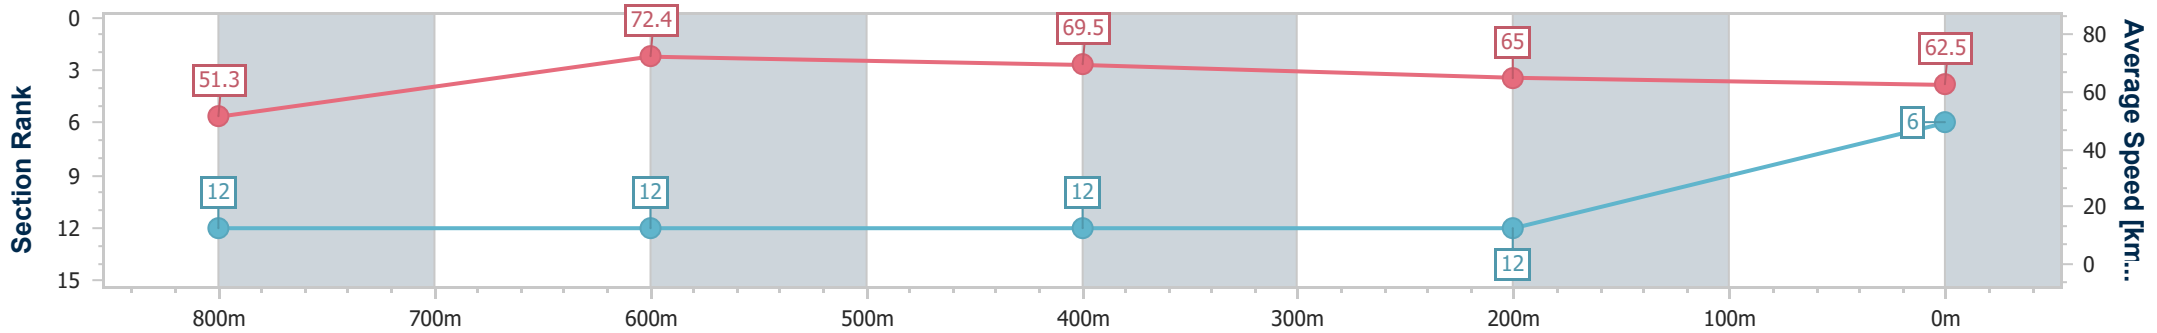

Horse/Jockey Name	Toto
Final Rank	6
Fastest Section Time (Section)	0:09.98 (800m)
Top Speed [km/h] (Section)	72.0 (800m)
Race State	Finished

Townsville QLD Professional
Race 5: PALLAREDA STAKES 28TH OCTOBER BENCHMARK
70 Handicap - 1000m
29 September 2023 - 15:45
Track Rating: Good 4, Weather: Fine, Rail Position: +2m 1000m-
W/Post; True Remainder

Section	Overall	800m	600m	400m	200m
Section Times	0:56.93 [6] (0:14.05)	0:42.88 [12] (0:09.98)	0:32.90 [12] (0:10.32)	0:22.58 [12] (0:11.08)	0:11.50 [12] (0:11.50)
Average Speed [km/h]	51.3	72.4	69.5	65.0	62.5
Top Speed [km/h]	71.6	72.0	72.0	69.0	63.8
Avg. Dist. to Rail [m]	6.2	1.5	0.8	1.7	4.1
Avg. Stride Freq. [Hz]	2.3	2.6	2.6	2.5	2.5
Avg. Stride Length [m]	6.1	7.7	7.6	7.3	6.9

- [ ] Ranking at each section and finish
- -.-.- No data available at this section
- NA No data available