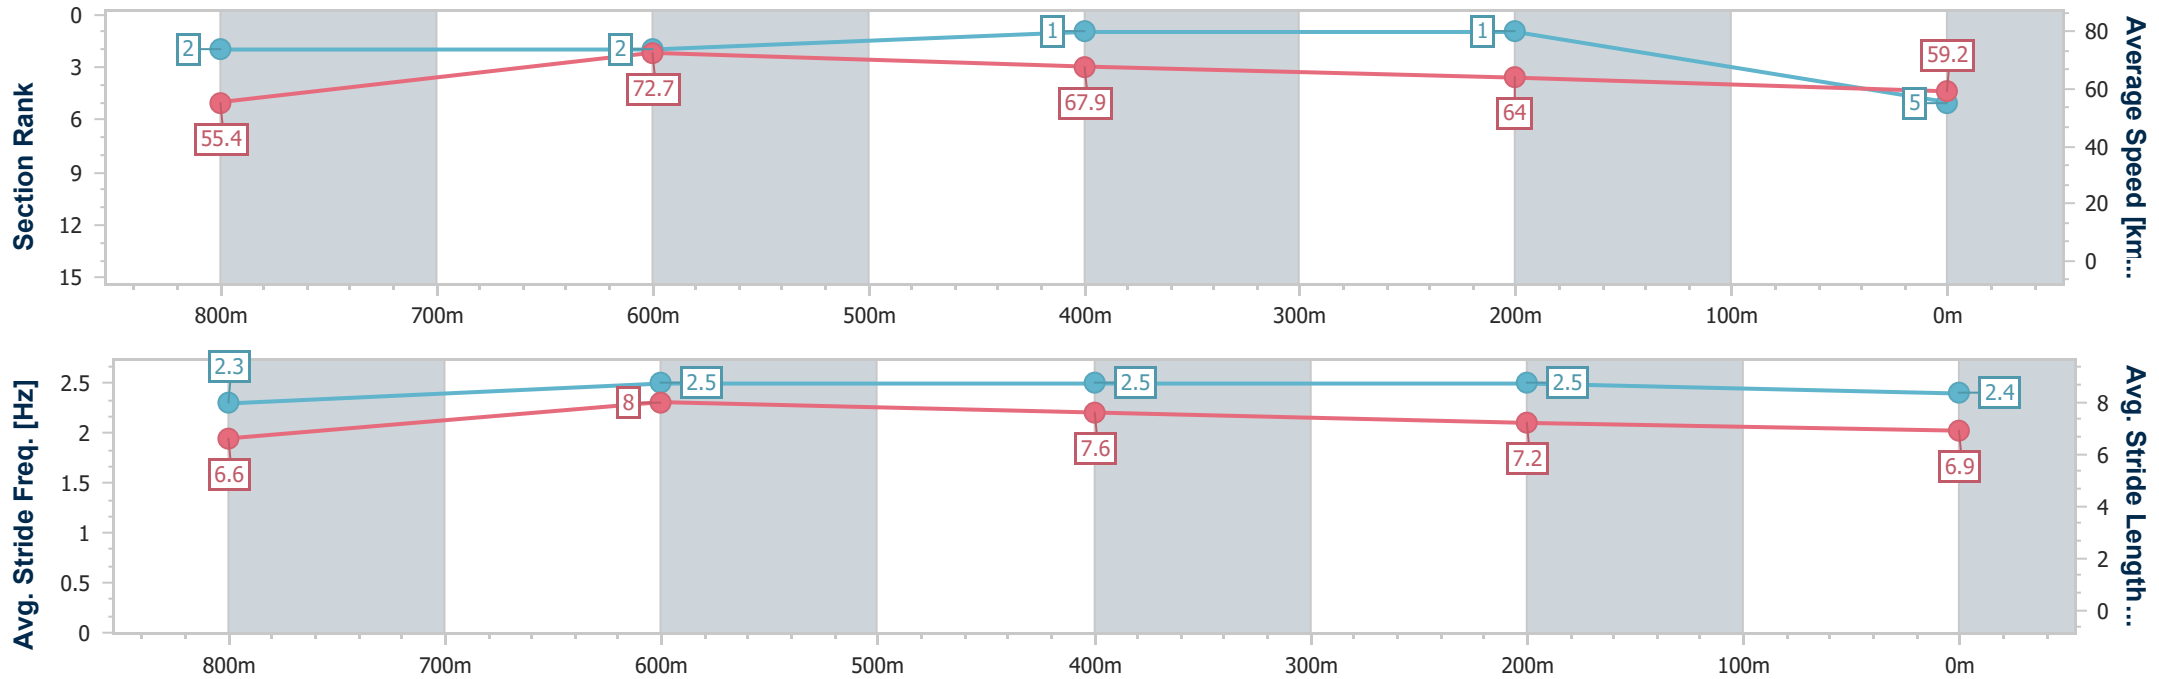

Horse/Jockey Name	Travers
Final Rank	5
Fastest Section Time (Section)	0:09.96 (800m)
Top Speed [km/h] (Section)	72.4 (Overall)
Race State	Finished

Townsville QLD Professional
Race 5: PALLARENDA STAKES 28TH OCTOBER BENCHMARK
70 Handicap - 1000m

29 September 2023 - 15:45

Track Rating: Good 4, Weather: Fine, Rail Position: +2m 1000m-
W/Post; True Remainder

Section	Overall	800m	600m	400m	200m
Section Times	0:56.84 [5] (0:13.01)	0:43.83 [2] (0:09.96)	0:33.87 [2] (0:10.50)	0:23.37 [1] (0:11.18)	0:12.19 [1] (0:12.19)
Average Speed [km/h]	55.4	72.7	67.9	64.0	59.2
Top Speed [km/h]	72.4	72.0	70.8	65.4	63.7
Avg. Dist. to Rail [m]	5.8	2.0	2.3	1.5	1.1
Avg. Stride Freq. [Hz]	2.3	2.5	2.5	2.5	2.4
Avg. Stride Length [m]	6.6	8.0	7.6	7.2	6.9

- [ ] Ranking at each section and finish
- -.-.- No data available at this section
- NA No data available