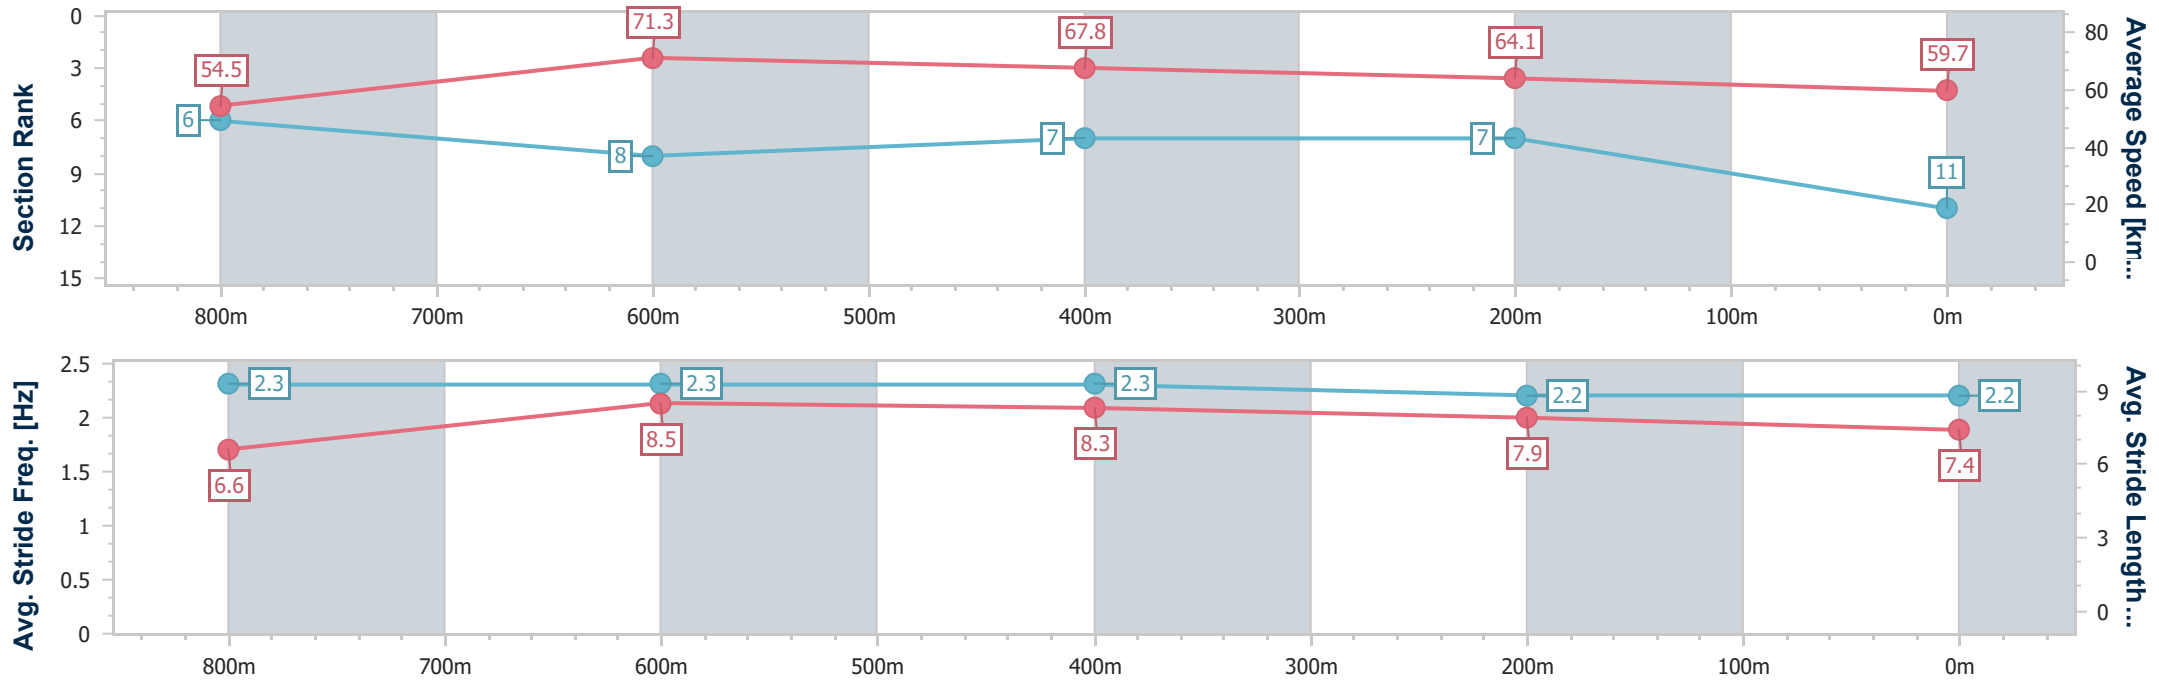

Horse/Jockey Name	Frederick The Dane
Final Rank	11
Fastest Section Time (Section)	0:10.25 (800m)
Top Speed [km/h] (Section)	72.3 (Overall)
Race State	Finished

Townsville QLD Professional
Race 5: PALLARENDA STAKES 28TH OCTOBER BENCHMARK
70 Handicap - 1000m
29 September 2023 - 15:45
Track Rating: Good 4, Weather: Fine, Rail Position: +2m 1000m-
W/Post; True Remainder

Section	Overall	800m	600m	400m	200m
Section Times	0:57.38 [11] (0:13.22)	0:44.16 [6] (0:10.25)	0:33.91 [8] (0:10.62)	0:23.29 [7] (0:11.22)	0:12.07 [7] (0:12.07)
Average Speed [km/h]	54.5	71.3	67.8	64.1	59.7
Top Speed [km/h]	72.3	72.0	70.2	65.9	62.3
Avg. Dist. to Rail [m]	5.3	4.0	1.1	1.4	4.1
Avg. Stride Freq. [Hz]	2.3	2.3	2.3	2.2	2.2
Avg. Stride Length [m]	6.6	8.5	8.3	7.9	7.4

- [ ] Ranking at each section and finish
- -.-.- No data available at this section
- NA No data available