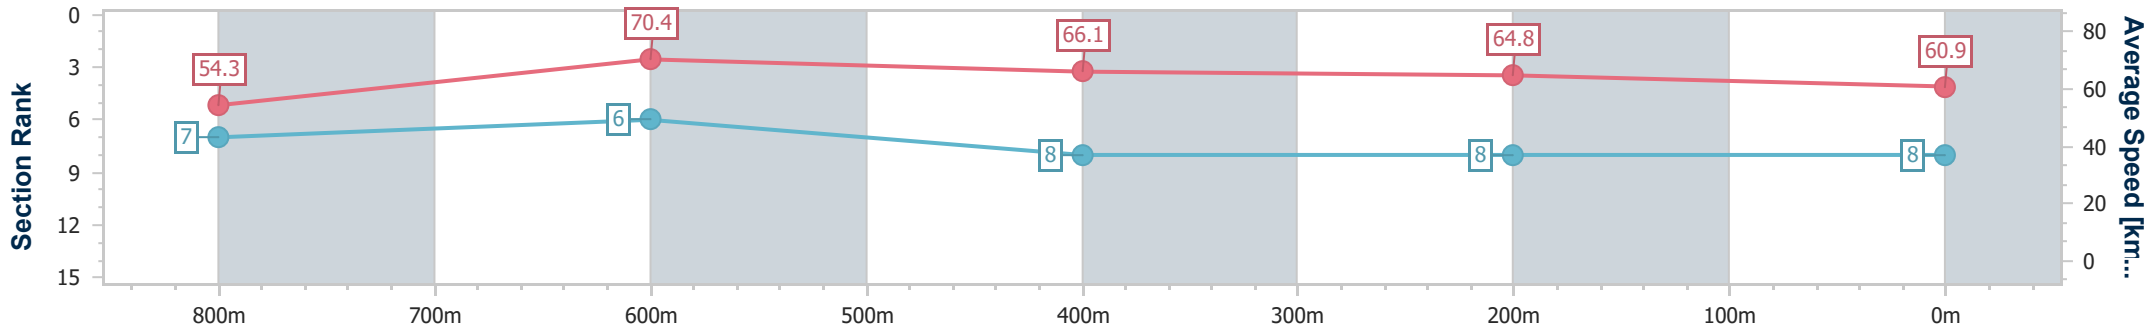

Horse/Jockey Name	Supposedly Wicked
Final Rank	8
Fastest Section Time (Section)	0:10.18 (800m)
Top Speed [km/h] (Section)	72.1 (800m)
Race State	Finished

Townsville QLD Professional
Race 5: PALLAREDA STAKES 28TH OCTOBER BENCHMARK
70 Handicap - 1000m
29 September 2023 - 15:45
Track Rating: Good 4, Weather: Fine, Rail Position: +2m 1000m-
W/Post; True Remainder

Section	Overall	800m	600m	400m	200m
Section Times	0:57.10 [8] (0:13.27)	0:43.83 [7] (0:10.18)	0:33.65 [6] (0:10.78)	0:22.87 [8] (0:11.08)	0:11.79 [8] (0:11.79)
Average Speed [km/h]	54.3	70.4	66.1	64.8	60.9
Top Speed [km/h]	72.0	72.1	68.5	66.9	64.5
Avg. Dist. to Rail [m]	1.3	1.0	2.2	2.1	0.6
Avg. Stride Freq. [Hz]	2.3	2.5	2.4	2.4	2.4
Avg. Stride Length [m]	6.4	7.8	7.5	7.4	7.1

- [ ] Ranking at each section and finish
- -.-.- No data available at this section
- NA No data available