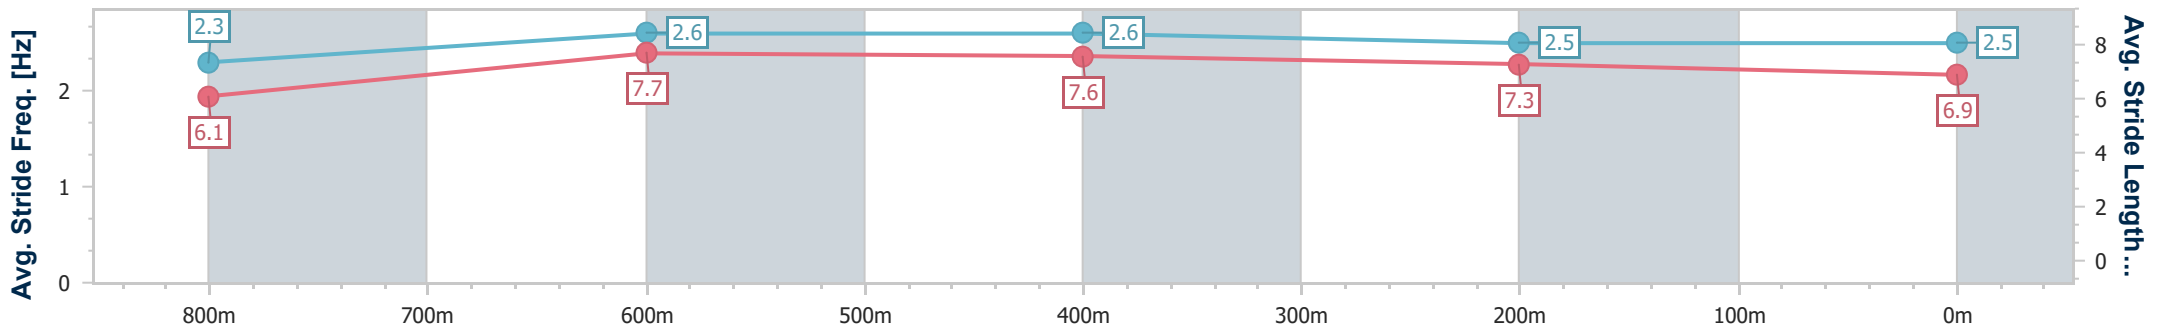

Horse/Jockey Name	Toto
Final Rank	6
Fastest Section Time (Section)	0:09.98 (800m)
Top Speed [km/h] (Section)	72.0 (800m)
Race State	Finished

Townsville QLD Professional
Race 5: PALLAREDA STAKES 28TH OCTOBER BENCHMARK
70 Handicap - 1000m
29 September 2023 - 15:45
Track Rating: Good 4, Weather: Fine, Rail Position: +2m 1000m-
W/Post; True Remainder

Section	Overall	800m	600m	400m	200m
Section Times	0:56.93 [6] (0:14.05)	0:42.88 [12] (0:09.98)	0:32.90 [12] (0:10.32)	0:22.58 [12] (0:11.08)	0:11.50 [12] (0:11.50)
Average Speed [km/h]	51.3	72.4	69.5	65.0	62.5
Top Speed [km/h]	71.6	72.0	72.0	69.0	63.8
Avg. Dist. to Rail [m]	6.2	1.5	0.8	1.7	4.1
Avg. Stride Freq. [Hz]	2.3	2.6	2.6	2.5	2.5
Avg. Stride Length [m]	6.1	7.7	7.6	7.3	6.9

- [ ] Ranking at each section and finish
- -.-.- No data available at this section
- NA No data available