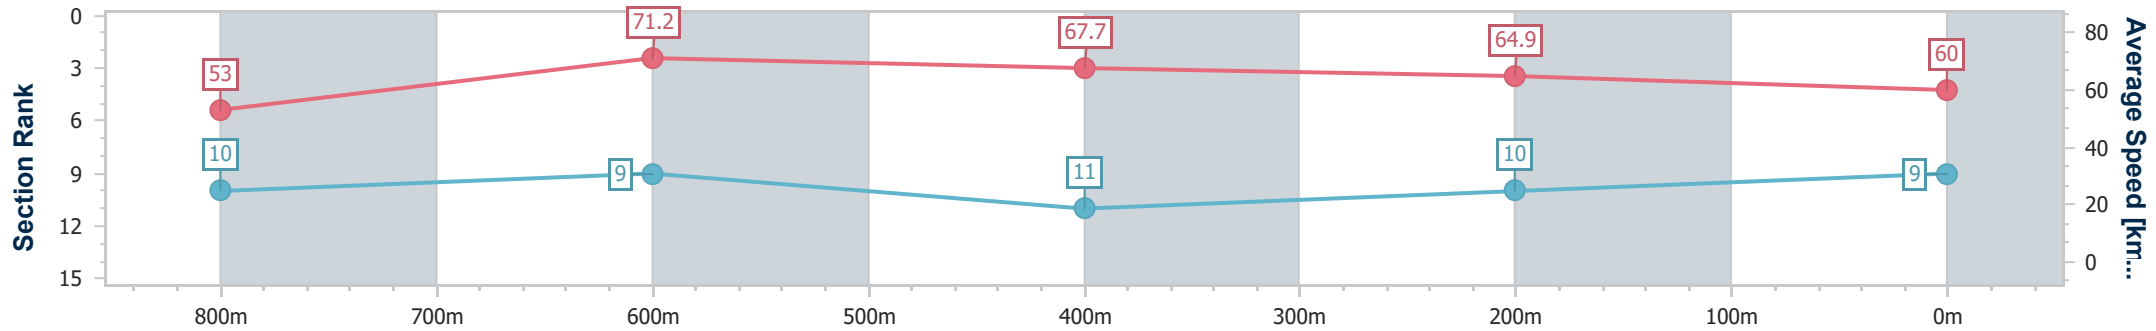

Horse/Jockey Name	Neutralize
Final Rank	9
Fastest Section Time (Section)	0:10.16 (800m)
Top Speed [km/h] (Section)	72.3 (Overall)
Race State	Finished

Townsville QLD Professional
Race 5: PALLARENDA STAKES 28TH OCTOBER BENCHMARK
70 Handicap - 1000m

29 September 2023 - 15:45

Track Rating: Good 4, Weather: Fine, Rail Position: +2m 1000m-
W/Post; True Remainder

Section	Overall	800m	600m	400m	200m
Section Times	0:57.37 [9] (0:13.60)	0:43.77 [10] (0:10.16)	0:33.61 [9] (0:10.54)	0:23.07 [11] (0:11.07)	0:12.00 [10] (0:12.00)
Average Speed [km/h]	53.0	71.2	67.7	64.9	60.0
Top Speed [km/h]	72.3	71.3	70.0	66.6	62.6
Avg. Dist. to Rail [m]	6.8	1.5	1.6	1.7	4.7
Avg. Stride Freq. [Hz]	2.5	2.6	2.5	2.5	2.5
Avg. Stride Length [m]	6.0	7.5	7.4	7.2	6.7

- [ ] Ranking at each section and finish
- -.-.- No data available at this section
- NA No data available