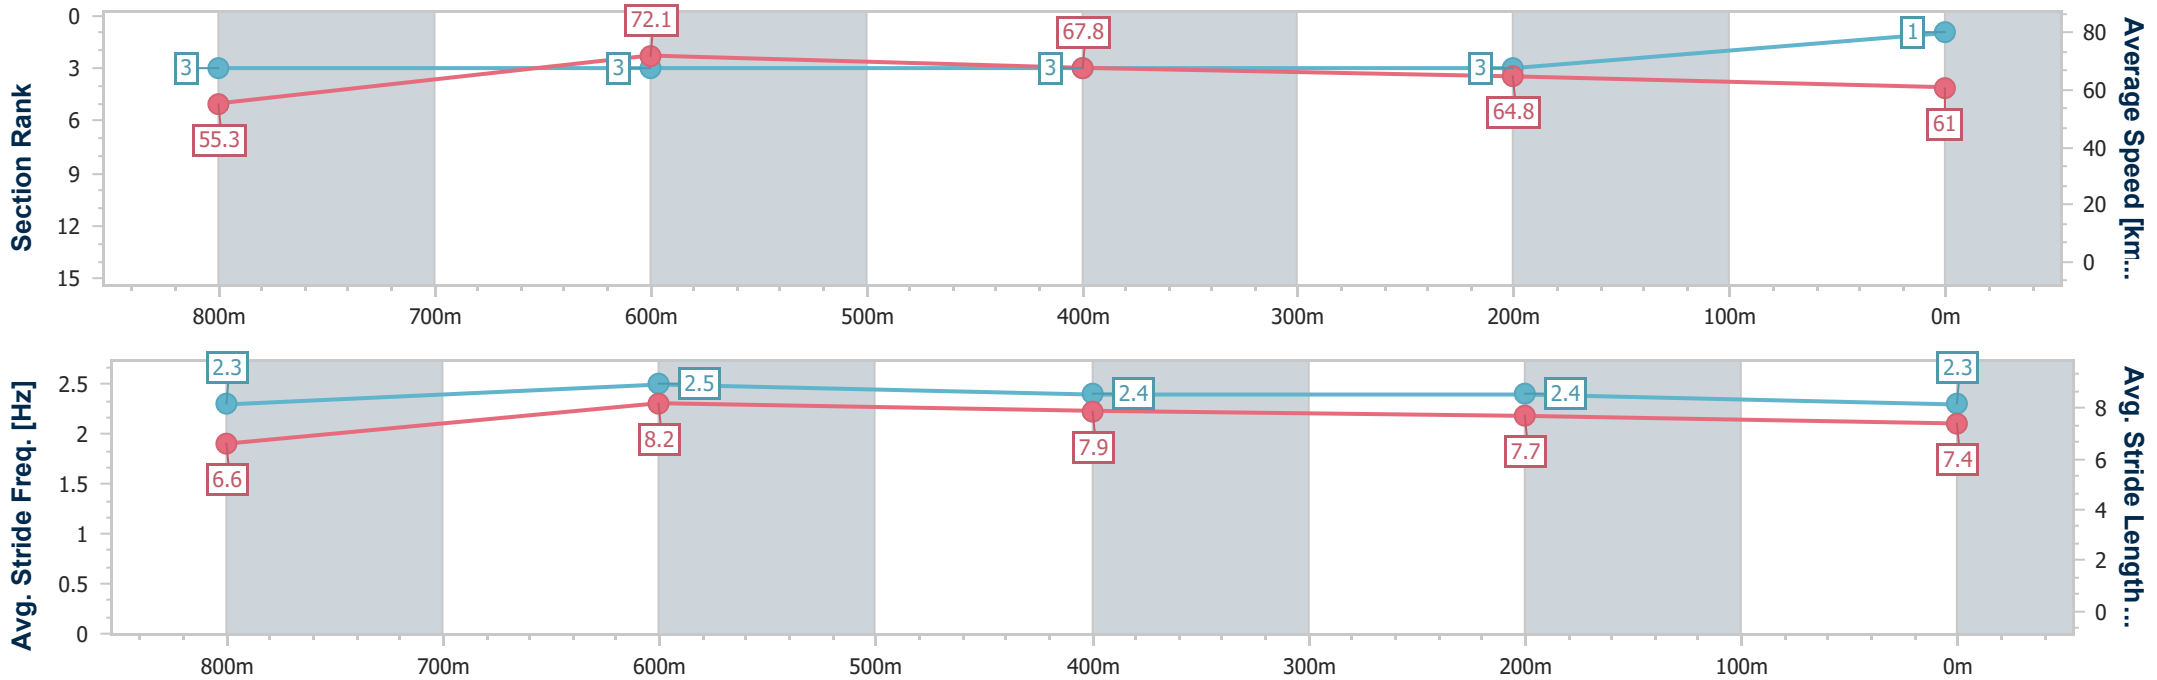

29 September 2023 - 15:45

Track Rating: Good 4, Weather: Fine, Rail Position: +2m 1000m-
W/Post; True Remainder

Section	Overall	800m	600m	400m	200m
Section Times	0:56.52 [1] (0:13.02)	0:43.50 [3] (0:10.08)	0:33.42 [3] (0:10.56)	0:22.86 [3] (0:11.04)	0:11.82 [3] (0:11.82)
Average Speed [km/h]	55.3	72.1	67.8	64.8	61.0
Top Speed [km/h]	72.0	71.6	70.9	66.4	63.0
Avg. Dist. to Rail [m]	8.9	2.6	1.3	1.3	1.1
Avg. Stride Freq. [Hz]	2.3	2.5	2.4	2.4	2.3
Avg. Stride Length [m]	6.6	8.2	7.9	7.7	7.4