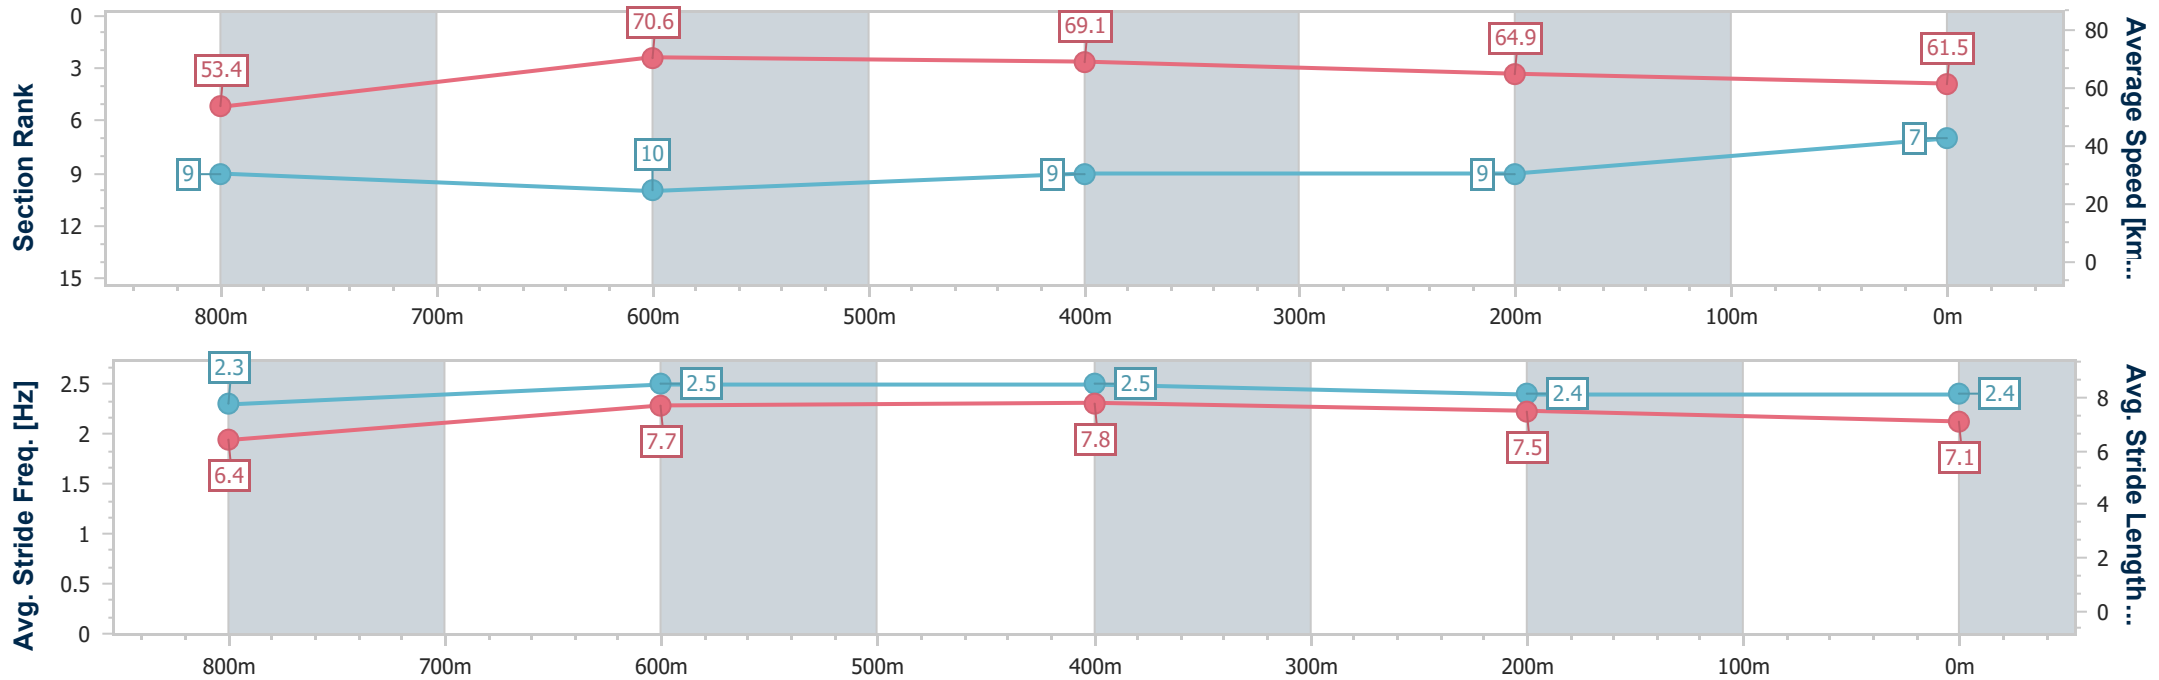

Horse/Jockey Name	Wanna Tweet
Final Rank	7
Fastest Section Time (Section)	0:10.33 (800m)
Top Speed [km/h] (Section)	71.2 (800m)
Race State	Finished

Townsville QLD Professional
Race 5: PALLAREDA STAKES 28TH OCTOBER BENCHMARK
70 Handicap - 1000m
29 September 2023 - 15:45
Track Rating: Good 4, Weather: Fine, Rail Position: +2m 1000m-
W/Post; True Remainder

Section	Overall	800m	600m	400m	200m
Section Times	0:57.04 [7] (0:13.47)	0:43.57 [9] (0:10.33)	0:33.24 [10] (0:10.46)	0:22.78 [9] (0:11.07)	0:11.71 [9] (0:11.71)
Average Speed [km/h]	53.4	70.6	69.1	64.9	61.5
Top Speed [km/h]	70.4	71.2	70.6	66.6	63.8
Avg. Dist. to Rail [m]	6.8	3.2	1.4	2.6	6.2
Avg. Stride Freq. [Hz]	2.3	2.5	2.5	2.4	2.4
Avg. Stride Length [m]	6.4	7.7	7.8	7.5	7.1

- [ ] Ranking at each section and finish
- -.-.- No data available at this section
- NA No data available