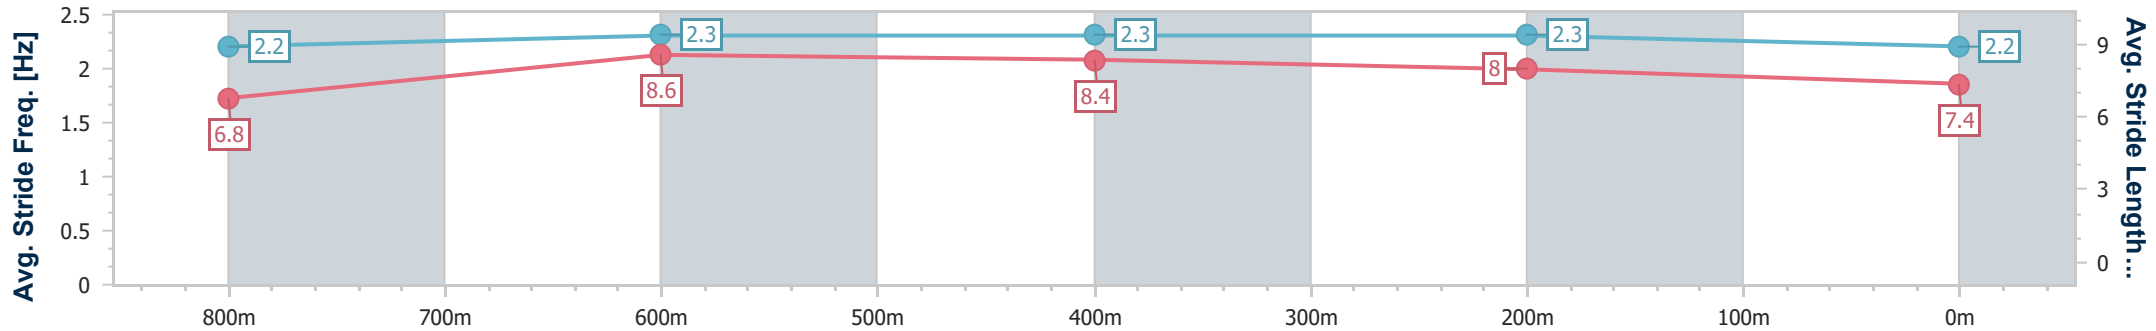

Horse/Jockey Name	Kiss Me Later
Final Rank	2
Fastest Section Time (Section)	0:10.11 (800m)
Top Speed [km/h] (Section)	72.4 (Overall)
Race State	Finished

Townsville QLD Professional
Race 5: PALLARENDA STAKES 28TH OCTOBER BENCHMARK
70 Handicap - 1000m

29 September 2023 - 15:45

Track Rating: Good 4, Weather: Fine, Rail Position: +2m 1000m-
W/Post; True Remainder

Section	Overall	800m	600m	400m	200m
Section Times	0:56.58 [2] (0:13.34)	0:43.24 [8] (0:10.11)	0:33.13 [7] (0:10.32)	0:22.81 [5] (0:11.03)	0:11.78 [4] (0:11.78)
Average Speed [km/h]	54.0	72.1	69.4	65.1	61.1
Top Speed [km/h]	72.4	72.0	71.6	67.6	63.1
Avg. Dist. to Rail [m]	5.5	3.5	1.2	1.5	3.7
Avg. Stride Freq. [Hz]	2.2	2.3	2.3	2.3	2.2
Avg. Stride Length [m]	6.8	8.6	8.4	8.0	7.4

- [ ] Ranking at each section and finish
- -.-.- No data available at this section
- NA No data available