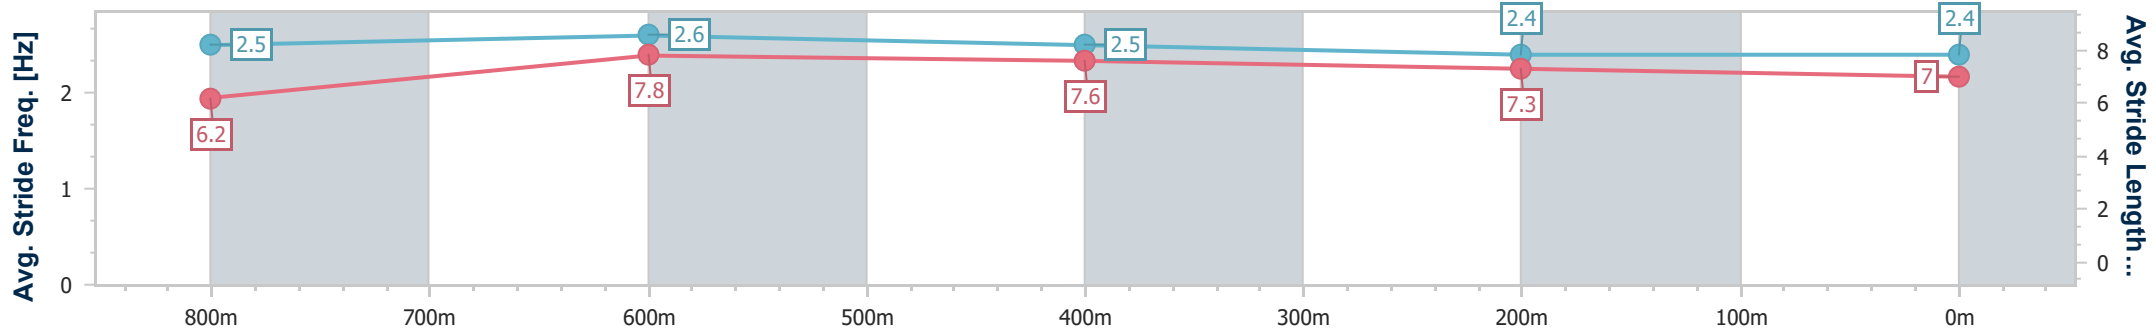

Horse/Jockey Name	Dusky Damsel
Final Rank	3
Fastest Section Time (Section)	0:09.94 (800m)
Top Speed [km/h] (Section)	72.0 (800m)
Race State	Finished

Townsville QLD Professional
Race 5: PALLARENDA STAKES 28TH OCTOBER BENCHMARK
70 Handicap - 1000m
29 September 2023 - 15:45
Track Rating: Good 4, Weather: Fine, Rail Position: +2m 1000m-
W/Post; True Remainder

Section	Overall	800m	600m	400m	200m
Section Times	0:56.67 [3] (0:12.98)	0:43.69 [1] (0:09.94)	0:33.75 [1] (0:10.57)	0:23.18 [2] (0:11.18)	0:12.00 [2] (0:12.00)
Average Speed [km/h]	55.6	72.5	67.6	64.3	59.9
Top Speed [km/h]	71.3	72.0	69.9	65.9	62.6
Avg. Dist. to Rail [m]	2.4	1.2	1.5	1.2	1.4
Avg. Stride Freq. [Hz]	2.5	2.6	2.5	2.4	2.4
Avg. Stride Length [m]	6.2	7.8	7.6	7.3	7.0

- [ ] Ranking at each section and finish
- -.-.- No data available at this section
- NA No data available