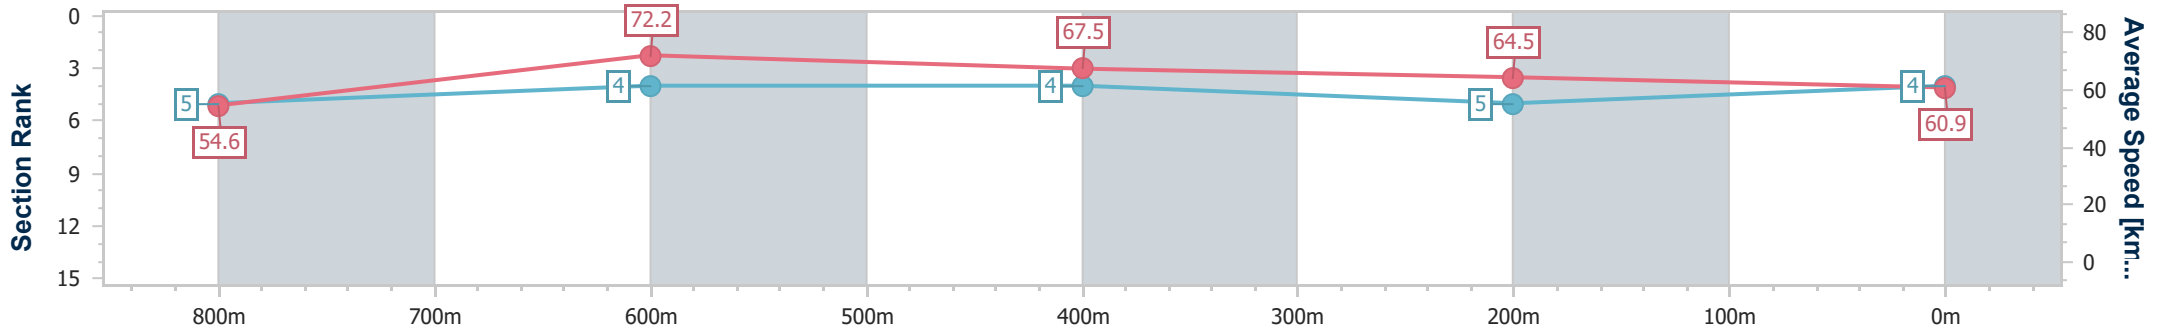

Horse/Jockey Name	Knockknee
Final Rank	4
Fastest Section Time (Section)	0:10.02 (800m)
Top Speed [km/h] (Section)	72.0 (800m)
Race State	Finished

Townsville QLD Professional
Race 5: PALLAREDA STAKES 28TH OCTOBER BENCHMARK
70 Handicap - 1000m

29 September 2023 - 15:45

Track Rating: Good 4, Weather: Fine, Rail Position: +2m 1000m-
W/Post; True Remainder

Section	Overall	800m	600m	400m	200m
Section Times	0:56.69 [4] (0:13.19)	0:43.50 [5] (0:10.02)	0:33.48 [4] (0:10.55)	0:22.93 [4] (0:11.09)	0:11.84 [5] (0:11.84)
Average Speed [km/h]	54.6	72.2	67.5	64.5	60.9
Top Speed [km/h]	71.7	72.0	70.7	66.6	63.2
Avg. Dist. to Rail [m]	3.8	2.1	2.5	1.7	1.7
Avg. Stride Freq. [Hz]	2.4	2.5	2.4	2.4	2.3
Avg. Stride Length [m]	6.4	7.9	7.7	7.4	7.2

- [ ] Ranking at each section and finish
- -.-.- No data available at this section
- NA No data available