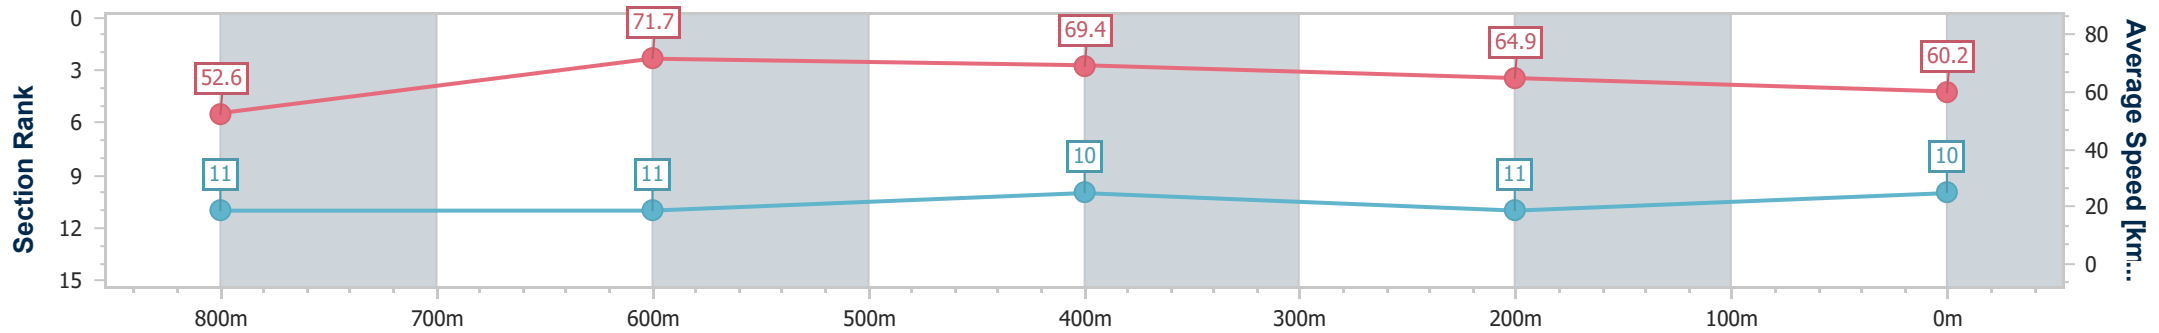

Horse/Jockey Name	Smarty Lee
Final Rank	10
Fastest Section Time (Section)	0:10.19 (800m)
Top Speed [km/h] (Section)	72.3 (800m)
Race State	Finished

Townsville QLD Professional
Race 5: PALLAREDA STAKES 28TH OCTOBER BENCHMARK
70 Handicap - 1000m

29 September 2023 - 15:45

Track Rating: Good 4, Weather: Fine, Rail Position: +2m 1000m-
W/Post; True Remainder

Section	Overall	800m	600m	400m	200m
Section Times	0:57.38 [10] (0:13.69)	0:43.69 [11] (0:10.19)	0:33.50 [11] (0:10.41)	0:23.09 [10] (0:11.13)	0:11.96 [11] (0:11.96)
Average Speed [km/h]	52.6	71.7	69.4	64.9	60.2
Top Speed [km/h]	71.1	72.3	71.6	68.2	63.0
Avg. Dist. to Rail [m]	9.3	4.3	0.7	3.1	7.8
Avg. Stride Freq. [Hz]	2.3	2.5	2.5	2.5	2.4
Avg. Stride Length [m]	6.4	8.1	7.8	7.3	6.9

- [ ] Ranking at each section and finish
- -.-.- No data available at this section
- NA No data available