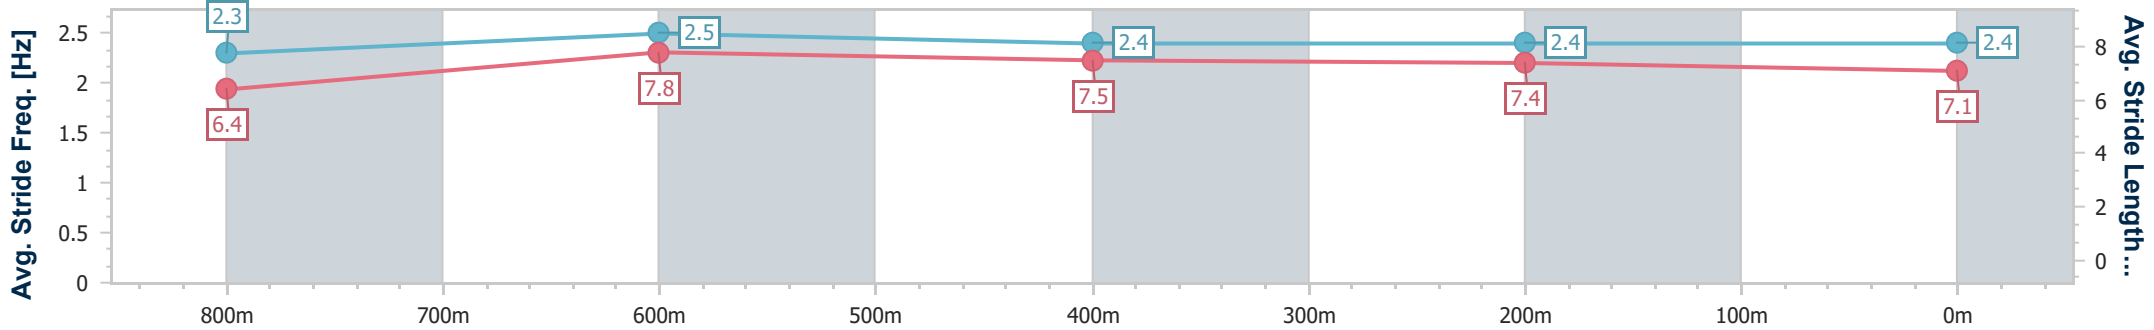

Horse/Jockey Name	Supposedly Wicked
Final Rank	8
Fastest Section Time (Section)	0:10.18 (800m)
Top Speed [km/h] (Section)	72.1 (800m)
Race State	Finished

Townsville QLD Professional
Race 5: PALLAREDA STAKES 28TH OCTOBER BENCHMARK
70 Handicap - 1000m
29 September 2023 - 15:45
Track Rating: Good 4, Weather: Fine, Rail Position: +2m 1000m-
W/Post; True Remainder

Section	Overall	800m	600m	400m	200m
Section Times	0:57.10 [8] (0:13.27)	0:43.83 [7] (0:10.18)	0:33.65 [6] (0:10.78)	0:22.87 [8] (0:11.08)	0:11.79 [8] (0:11.79)
Average Speed [km/h]	54.3	70.4	66.1	64.8	60.9
Top Speed [km/h]	72.0	72.1	68.5	66.9	64.5
Avg. Dist. to Rail [m]	1.3	1.0	2.2	2.1	0.6
Avg. Stride Freq. [Hz]	2.3	2.5	2.4	2.4	2.4
Avg. Stride Length [m]	6.4	7.8	7.5	7.4	7.1

- [ ] Ranking at each section and finish
- -.-.- No data available at this section
- NA No data available