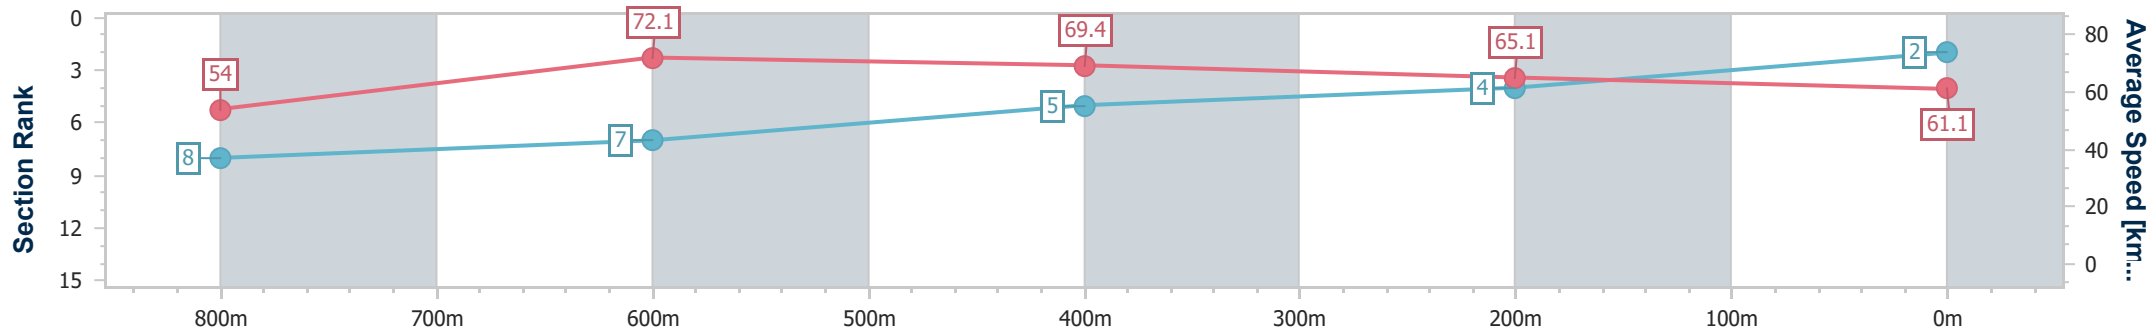

Horse/Jockey Name	Kiss Me Later
Final Rank	2
Fastest Section Time (Section)	0:10.11 (800m)
Top Speed [km/h] (Section)	72.4 (Overall)
Race State	Finished

Townsville QLD Professional
Race 5: PALLARENDA STAKES 28TH OCTOBER BENCHMARK
70 Handicap - 1000m

29 September 2023 - 15:45

Track Rating: Good 4, Weather: Fine, Rail Position: +2m 1000m-
W/Post; True Remainder

Section	Overall	800m	600m	400m	200m
Section Times	0:56.58 [2] (0:13.34)	0:43.24 [8] (0:10.11)	0:33.13 [7] (0:10.32)	0:22.81 [5] (0:11.03)	0:11.78 [4] (0:11.78)
Average Speed [km/h]	54.0	72.1	69.4	65.1	61.1
Top Speed [km/h]	72.4	72.0	71.6	67.6	63.1
Avg. Dist. to Rail [m]	5.5	3.5	1.2	1.5	3.7
Avg. Stride Freq. [Hz]	2.2	2.3	2.3	2.3	2.2
Avg. Stride Length [m]	6.8	8.6	8.4	8.0	7.4

- [ ] Ranking at each section and finish
- -.-.- No data available at this section
- NA No data available