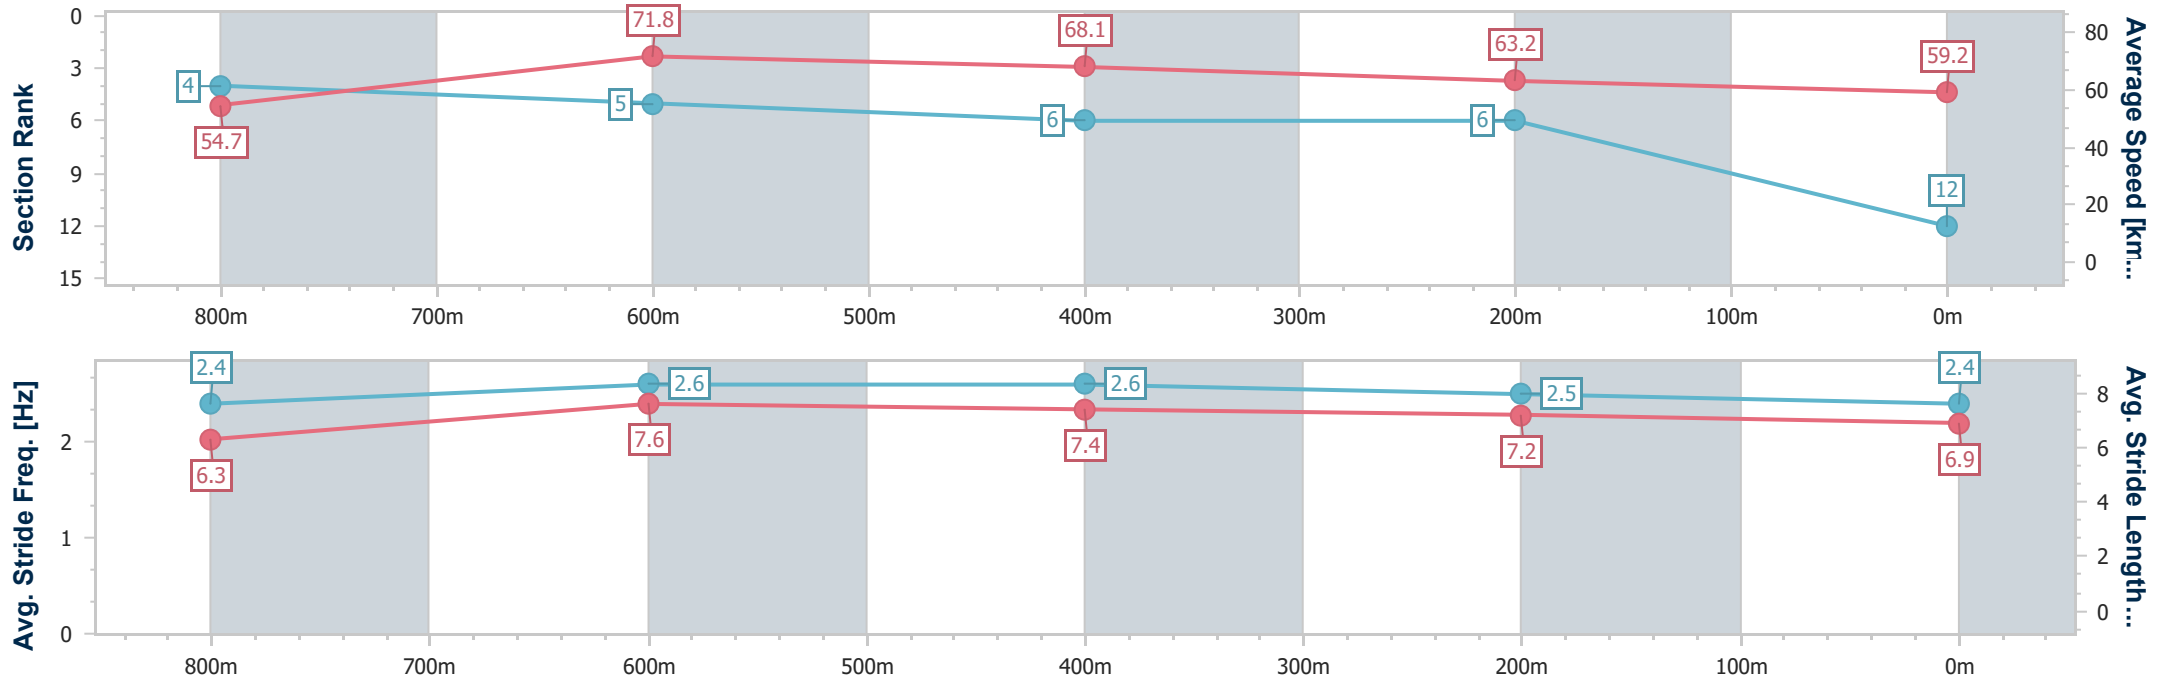

Horse/Jockey Name	Aura Gold
Final Rank	12
Fastest Section Time (Section)	0:10.19 (800m)
Top Speed [km/h] (Section)	72.4 (Overall)
Race State	Finished

Townsville QLD Professional
Race 5: PALLAREDA STAKES 28TH OCTOBER BENCHMARK
70 Handicap - 1000m

29 September 2023 - 15:45

Track Rating: Good 4, Weather: Fine, Rail Position: +2m 1000m-
W/Post; True Remainder

Section	Overall	800m	600m	400m	200m
Section Times	0:57.47 [12] (0:13.18)	0:44.29 [4] (0:10.19)	0:34.10 [5] (0:10.56)	0:23.54 [6] (0:11.37)	0:12.17 [6] (0:12.17)
Average Speed [km/h]	54.7	71.8	68.1	63.2	59.2
Top Speed [km/h]	72.4	72.0	71.4	65.0	62.2
Avg. Dist. to Rail [m]	10.2	4.4	0.7	2.1	6.4
Avg. Stride Freq. [Hz]	2.4	2.6	2.6	2.5	2.4
Avg. Stride Length [m]	6.3	7.6	7.4	7.2	6.9

- [ ] Ranking at each section and finish
- -.-.- No data available at this section
- NA No data available