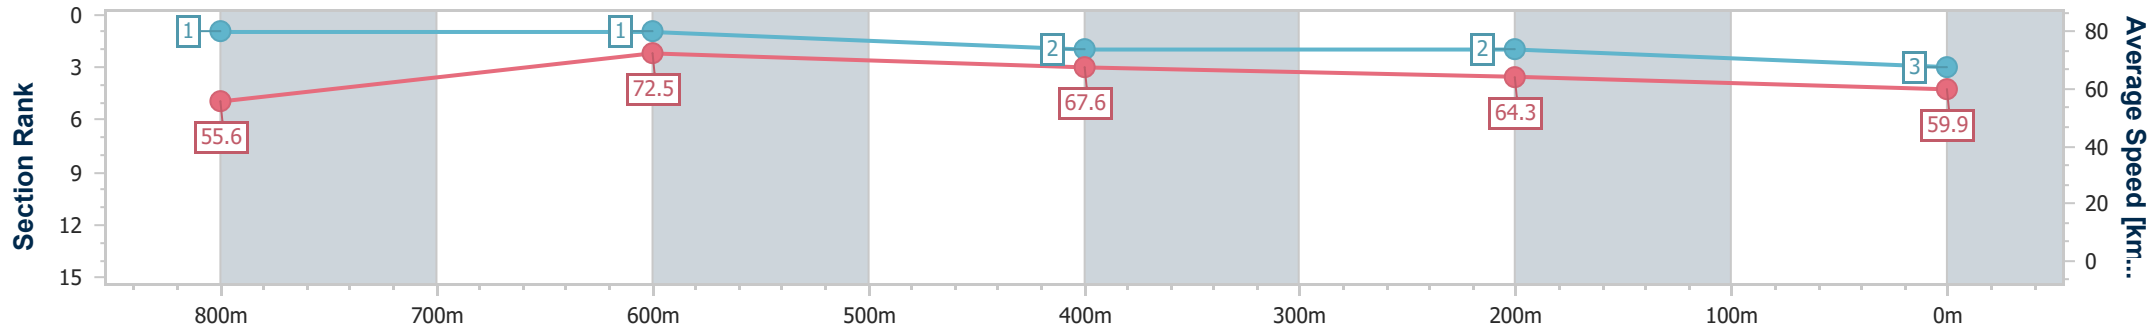

Horse/Jockey Name	Dusky Damsel
Final Rank	3
Fastest Section Time (Section)	0:09.94 (800m)
Top Speed [km/h] (Section)	72.0 (800m)
Race State	Finished

Townsville QLD Professional
Race 5: PALLARENDA STAKES 28TH OCTOBER BENCHMARK
70 Handicap - 1000m
29 September 2023 - 15:45
Track Rating: Good 4, Weather: Fine, Rail Position: +2m 1000m-
W/Post; True Remainder

Section	Overall	800m	600m	400m	200m
Section Times	0:56.67 [3] (0:12.98)	0:43.69 [1] (0:09.94)	0:33.75 [1] (0:10.57)	0:23.18 [2] (0:11.18)	0:12.00 [2] (0:12.00)
Average Speed [km/h]	55.6	72.5	67.6	64.3	59.9
Top Speed [km/h]	71.3	72.0	69.9	65.9	62.6
Avg. Dist. to Rail [m]	2.4	1.2	1.5	1.2	1.4
Avg. Stride Freq. [Hz]	2.5	2.6	2.5	2.4	2.4
Avg. Stride Length [m]	6.2	7.8	7.6	7.3	7.0

- [ ] Ranking at each section and finish
- -.-.- No data available at this section
- NA No data available