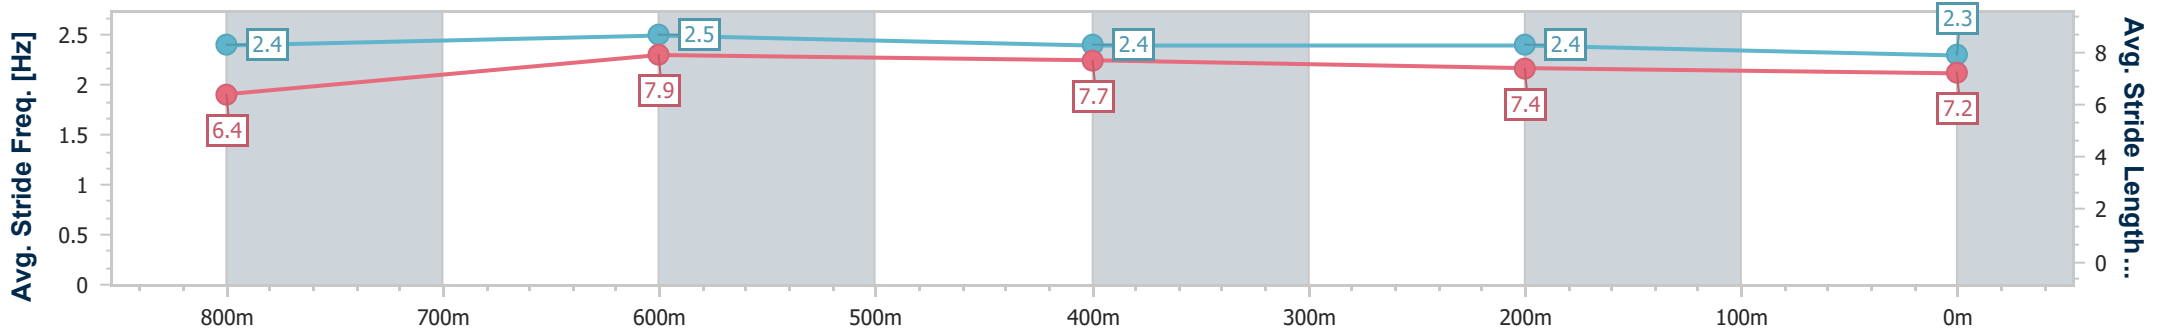

Horse/Jockey Name	Knockknee
Final Rank	4
Fastest Section Time (Section)	0:10.02 (800m)
Top Speed [km/h] (Section)	72.0 (800m)
Race State	Finished

Townsville QLD Professional
Race 5: PALLAREDA STAKES 28TH OCTOBER BENCHMARK
70 Handicap - 1000m

29 September 2023 - 15:45

Track Rating: Good 4, Weather: Fine, Rail Position: +2m 1000m-
W/Post; True Remainder

Section	Overall	800m	600m	400m	200m
Section Times	0:56.69 [4] (0:13.19)	0:43.50 [5] (0:10.02)	0:33.48 [4] (0:10.55)	0:22.93 [4] (0:11.09)	0:11.84 [5] (0:11.84)
Average Speed [km/h]	54.6	72.2	67.5	64.5	60.9
Top Speed [km/h]	71.7	72.0	70.7	66.6	63.2
Avg. Dist. to Rail [m]	3.8	2.1	2.5	1.7	1.7
Avg. Stride Freq. [Hz]	2.4	2.5	2.4	2.4	2.3
Avg. Stride Length [m]	6.4	7.9	7.7	7.4	7.2

- [ ] Ranking at each section and finish
- -.-.- No data available at this section
- NA No data available