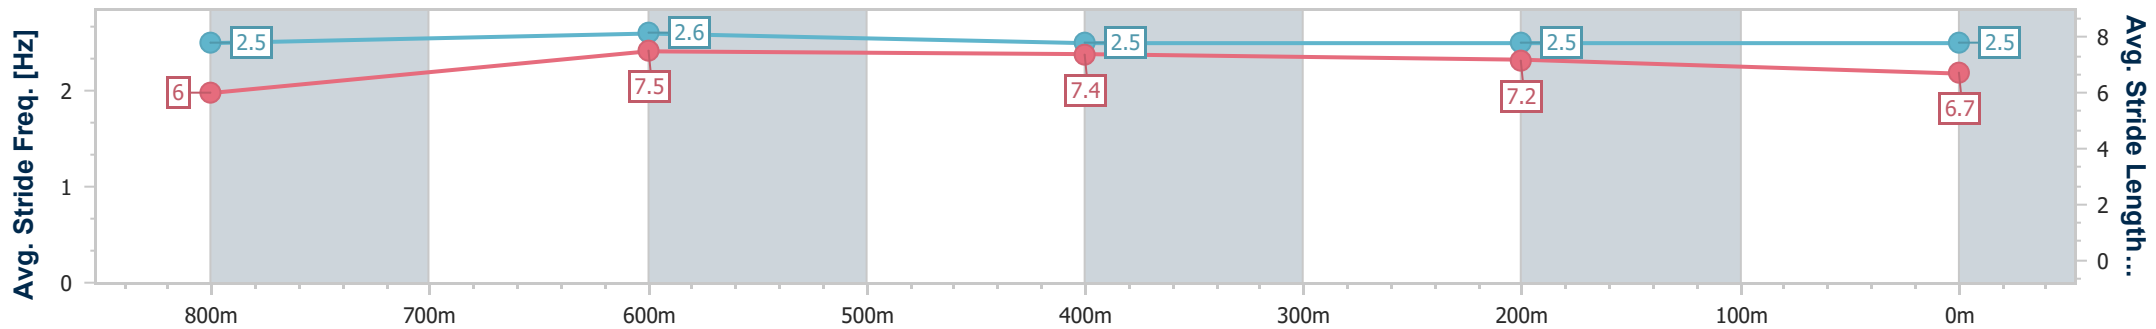

Horse/Jockey Name	Neutralize
Final Rank	9
Fastest Section Time (Section)	0:10.16 (800m)
Top Speed [km/h] (Section)	72.3 (Overall)
Race State	Finished

Townsville QLD Professional
Race 5: PALLARENDA STAKES 28TH OCTOBER BENCHMARK
70 Handicap - 1000m

29 September 2023 - 15:45

Track Rating: Good 4, Weather: Fine, Rail Position: +2m 1000m-
W/Post; True Remainder

Section	Overall	800m	600m	400m	200m
Section Times	0:57.37 [9] (0:13.60)	0:43.77 [10] (0:10.16)	0:33.61 [9] (0:10.54)	0:23.07 [11] (0:11.07)	0:12.00 [10] (0:12.00)
Average Speed [km/h]	53.0	71.2	67.7	64.9	60.0
Top Speed [km/h]	72.3	71.3	70.0	66.6	62.6
Avg. Dist. to Rail [m]	6.8	1.5	1.6	1.7	4.7
Avg. Stride Freq. [Hz]	2.5	2.6	2.5	2.5	2.5
Avg. Stride Length [m]	6.0	7.5	7.4	7.2	6.7

- [ ] Ranking at each section and finish
- -.-.- No data available at this section
- NA No data available