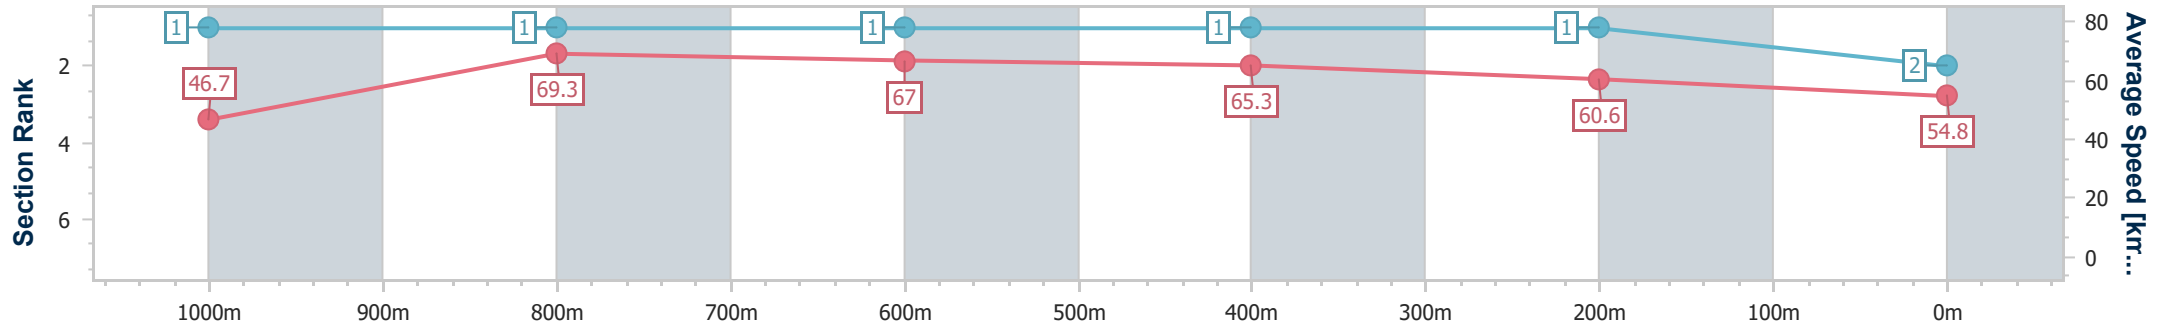

Horse/Jockey Name	Star Of Robiglen
Final Rank	2
Fastest Section Time (Section)	0:07.70 (Overall)
Top Speed [km/h] (Section)	70.5 (1000m)
Race State	Finished

Aquis Park Gold Coast Poly QLD Professional
Race 2: TAB WE'RE ON BENCHMARK 58 Handicap - 1100m

30 September 2023 - 14:04

Track Rating: Synthetic , Weather: Fine, Rail Position: True

Section	Overall	1000m	800m	600m	400m	200m
Section Times	1:05.28 [2] (0:07.70)	0:57.58 [1] (0:10.40)	0:47.18 [1] (0:10.89)	0:36.29 [1] (0:11.17)	0:25.12 [1] (0:11.96)	0:13.16 [1] (0:13.16)
Average Speed [km/h]	46.7	69.3	67.0	65.3	60.6	54.8
Top Speed [km/h]	67.1	70.5	68.0	67.1	62.6	59.0
Avg. Dist. to Rail [m]	0.7	0.4	2.7	2.5	2.9	3.7
Avg. Stride Freq. [Hz]	2.4	2.7	2.6	2.5	2.5	2.3
Avg. Stride Length [m]	5.3	7.3	7.3	7.2	6.9	6.6

- [ ] Ranking at each section and finish
- -.-.- No data available at this section
- NA No data available