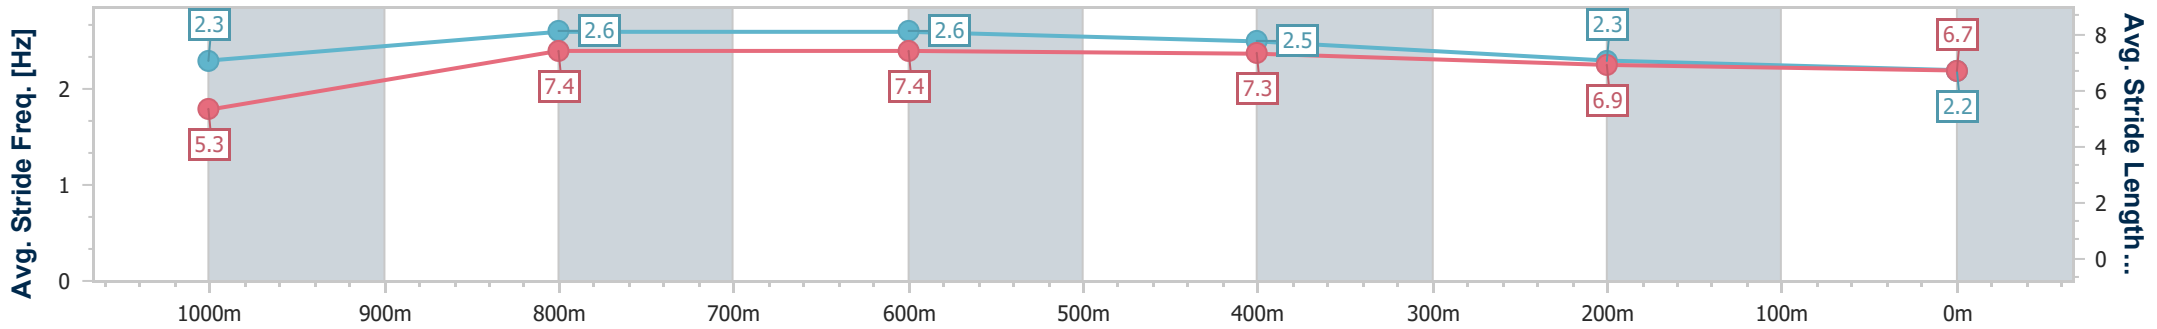

- [] Ranking at each section and finish
- .-.- No data available at this section
- NA No data available

Horse/Jockey Name	Dashing Gee Gee
Final Rank	5
Fastest Section Time (Section)	0:08.02 (Overall)
Top Speed [km/h] (Section)	70.9 (1000m)
Race State	Finished

Aquis Park Gold Coast Poly QLD Professional
 Race 2: TAB WE'RE ON BENCHMARK 58 Handicap - 1100m

30 September 2023 - 14:04

Track Rating: Synthetic , Weather: Fine, Rail Position: True

Section	Overall	1000m	800m	600m	400m	200m
Section Times	1:06.41 [5] (0:08.02)	0:58.39 [5] (0:10.53)	0:47.86 [6] (0:10.64)	0:37.22 [3] (0:11.22)	0:26.00 [3] (0:12.42)	0:13.58 [5] (0:13.58)
Average Speed [km/h]	45.0	68.7	68.9	65.6	58.7	53.1
Top Speed [km/h]	64.0	70.9	70.9	67.3	62.0	55.9
Avg. Dist. to Rail [m]	4.8	2.3	3.2	4.6	6.8	6.2
Avg. Stride Freq. [Hz]	2.3	2.6	2.6	2.5	2.3	2.2
Avg. Stride Length [m]	5.3	7.4	7.4	7.3	6.9	6.7