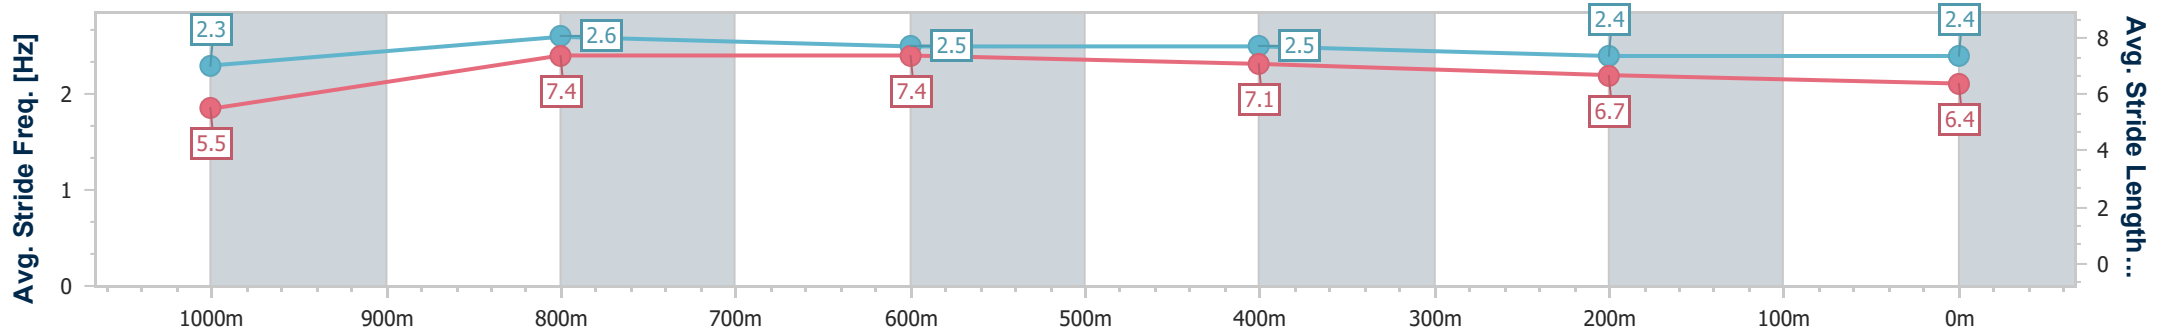

- [] Ranking at each section and finish
- .-.- No data available at this section
- NA No data available

Horse/Jockey Name	Maddison's Missile
Final Rank	6
Fastest Section Time (Section)	0:07.86 (Overall)
Top Speed [km/h] (Section)	70.0 (1000m)
Race State	Finished

Aquis Park Gold Coast Poly QLD Professional
Race 2: TAB WE'RE ON BENCHMARK 58 Handicap - 1100m

30 September 2023 - 14:04

Track Rating: Synthetic , Weather: Fine, Rail Position: True

Section	Overall	1000m	800m	600m	400m	200m
Section Times	1:06.52 [6] (0:07.86)	0:58.66 [3] (0:10.45)	0:48.21 [3] (0:10.90)	0:37.31 [4] (0:11.49)	0:25.82 [6] (0:12.57)	0:13.25 [6] (0:13.25)
Average Speed [km/h]	45.8	68.9	66.6	63.3	57.7	54.5
Top Speed [km/h]	65.1	70.0	69.5	66.5	59.3	57.4
Avg. Dist. to Rail [m]	1.0	0.4	1.7	2.4	4.4	5.0
Avg. Stride Freq. [Hz]	2.3	2.6	2.5	2.5	2.4	2.4
Avg. Stride Length [m]	5.5	7.4	7.4	7.1	6.7	6.4

- [] Ranking at each section and finish
- .-.- No data available at this section
- NA No data available