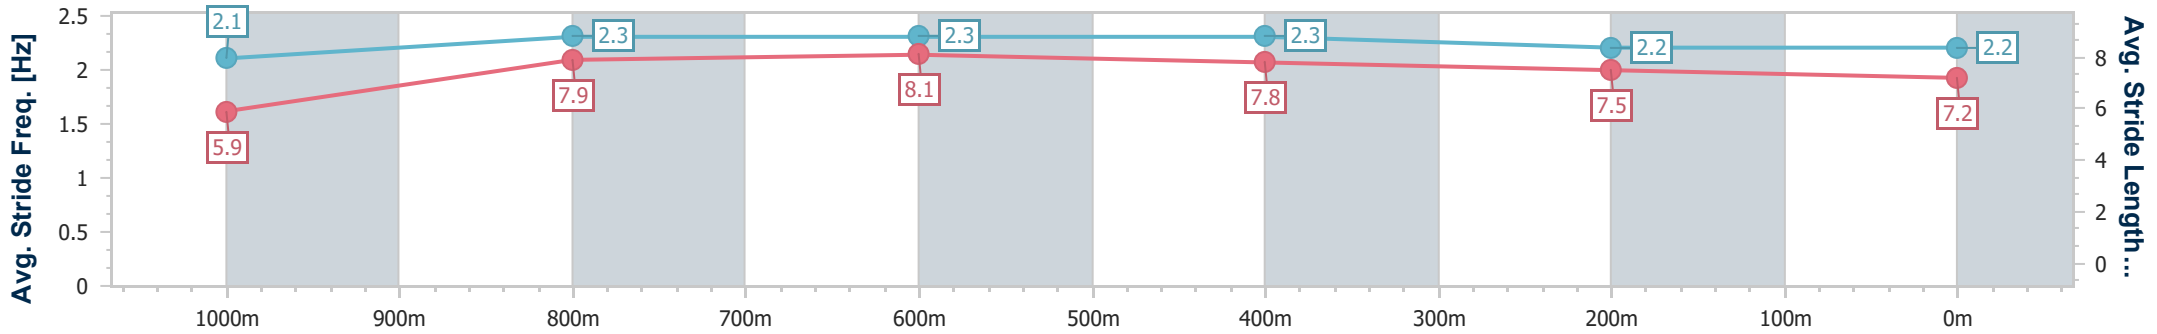

Horse/Jockey Name	Shinshinto
Final Rank	3
Fastest Section Time (Section)	0:07.94 (Overall)
Top Speed [km/h] (Section)	70.1 (1000m)
Race State	Finished

Aquis Park Gold Coast Poly QLD Professional
Race 2: TAB WE'RE ON BENCHMARK 58 Handicap - 1100m

30 September 2023 - 14:04

Track Rating: Synthetic , Weather: Fine, Rail Position: True

Section	Overall	1000m	800m	600m	400m	200m
Section Times	1:05.41 [3] (0:07.94)	0:57.47 [4] (0:10.60)	0:46.87 [5] (0:10.71)	0:36.16 [5] (0:11.19)	0:24.97 [4] (0:12.03)	0:12.94 [3] (0:12.94)
Average Speed [km/h]	45.3	68.4	68.6	65.2	60.3	55.6
Top Speed [km/h]	65.0	70.1	69.8	68.1	62.0	58.6
Avg. Dist. to Rail [m]	4.1	2.7	3.6	3.2	4.9	9.1
Avg. Stride Freq. [Hz]	2.1	2.3	2.3	2.3	2.2	2.2
Avg. Stride Length [m]	5.9	7.9	8.1	7.8	7.5	7.2

- [ ] Ranking at each section and finish
- -.-.- No data available at this section
- NA No data available