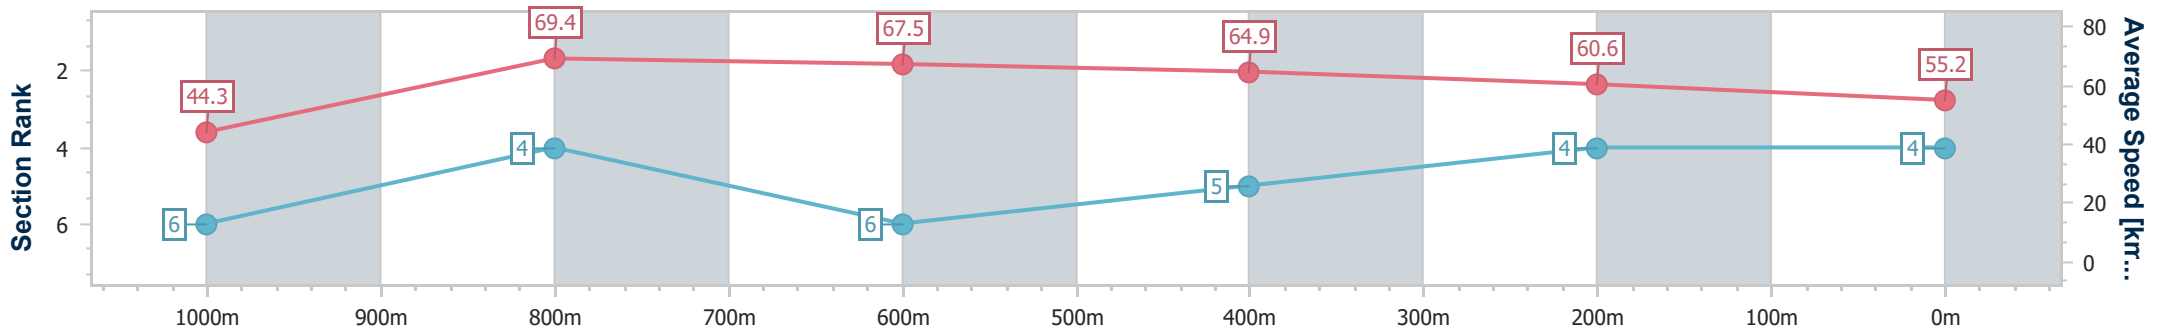

Horse/Jockey Name	Pocketrocket
Final Rank	4
Fastest Section Time (Section)	0:08.11 (Overall)
Top Speed [km/h] (Section)	70.8 (1000m)
Race State	Finished

Aquis Park Gold Coast Poly QLD Professional
Race 2: TAB WE'RE ON BENCHMARK 58 Handicap - 1100m

30 September 2023 - 14:04

Track Rating: Synthetic , Weather: Fine, Rail Position: True

Section	Overall	1000m	800m	600m	400m	200m
Section Times	1:05.62 [4] (0:08.11)	0:57.51 [6] (0:10.42)	0:47.09 [4] (0:10.87)	0:36.22 [6] (0:11.22)	0:25.00 [5] (0:11.91)	0:13.09 [4] (0:13.09)
Average Speed [km/h]	44.3	69.4	67.5	64.9	60.6	55.2
Top Speed [km/h]	67.1	70.8	70.3	67.2	62.6	58.3
Avg. Dist. to Rail [m]	2.5	0.8	3.8	2.7	1.8	3.2
Avg. Stride Freq. [Hz]	2.2	2.5	2.5	2.5	2.5	2.3
Avg. Stride Length [m]	5.5	7.4	7.5	7.3	6.8	6.6

- [ ] Ranking at each section and finish
- -.-.- No data available at this section
- NA No data available