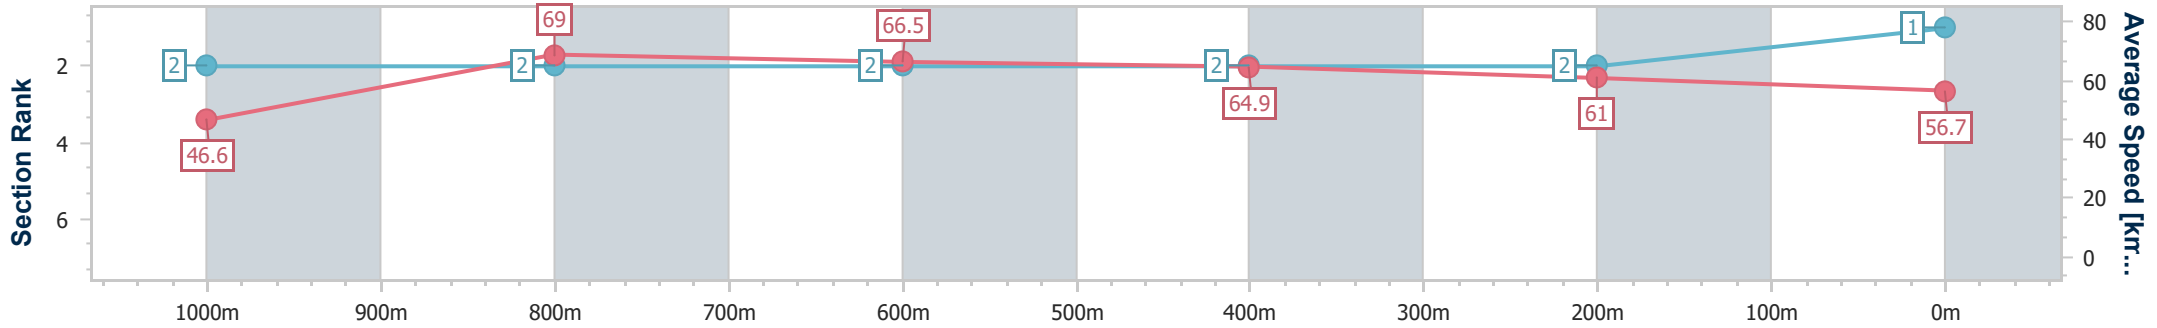

Horse/Jockey Name	Cosmic Serenade
Final Rank	1
Fastest Section Time (Section)	0:07.74 (Overall)
Top Speed [km/h] (Section)	70.3 (1000m)
Race State	Finished

Aquis Park Gold Coast Poly QLD Professional
Race 2: TAB WE'RE ON BENCHMARK 58 Handicap - 1100m

30 September 2023 - 14:04

Track Rating: Synthetic , Weather: Fine, Rail Position: True

Section	Overall	1000m	800m	600m	400m	200m
Section Times	1:04.85 [1] (0:07.74)	0:57.11 [2] (0:10.46)	0:46.65 [2] (0:10.85)	0:35.80 [2] (0:11.23)	0:24.57 [2] (0:11.84)	0:12.73 [2] (0:12.73)
Average Speed [km/h]	46.6	69.0	66.5	64.9	61.0	56.7
Top Speed [km/h]	66.0	70.3	68.7	67.7	64.1	59.0
Avg. Dist. to Rail [m]	2.5	1.4	0.9	2.1	2.4	3.3
Avg. Stride Freq. [Hz]	2.6	2.7	2.6	2.6	2.6	2.5
Avg. Stride Length [m]	4.9	7.0	7.1	6.9	6.6	6.4

- [ ] Ranking at each section and finish
- -.-.- No data available at this section
- NA No data available