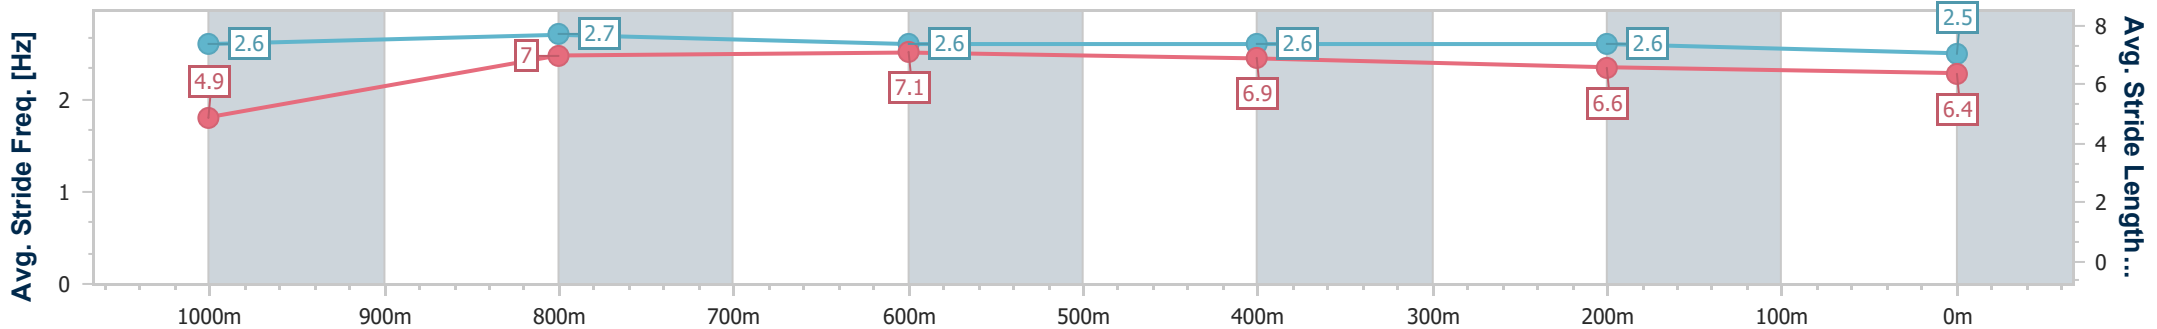

Horse/Jockey Name	Cosmic Serenade
Final Rank	1
Fastest Section Time (Section)	0:07.74 (Overall)
Top Speed [km/h] (Section)	70.3 (1000m)
Race State	Finished

Aquis Park Gold Coast Poly QLD Professional
Race 2: TAB WE'RE ON BENCHMARK 58 Handicap - 1100m

30 September 2023 - 14:04

Track Rating: Synthetic , Weather: Fine, Rail Position: True

Section	Overall	1000m	800m	600m	400m	200m
Section Times	1:04.85 [1] (0:07.74)	0:57.11 [2] (0:10.46)	0:46.65 [2] (0:10.85)	0:35.80 [2] (0:11.23)	0:24.57 [2] (0:11.84)	0:12.73 [2] (0:12.73)
Average Speed [km/h]	46.6	69.0	66.5	64.9	61.0	56.7
Top Speed [km/h]	66.0	70.3	68.7	67.7	64.1	59.0
Avg. Dist. to Rail [m]	2.5	1.4	0.9	2.1	2.4	3.3
Avg. Stride Freq. [Hz]	2.6	2.7	2.6	2.6	2.6	2.5
Avg. Stride Length [m]	4.9	7.0	7.1	6.9	6.6	6.4

- [ ] Ranking at each section and finish
- -.-.- No data available at this section
- NA No data available