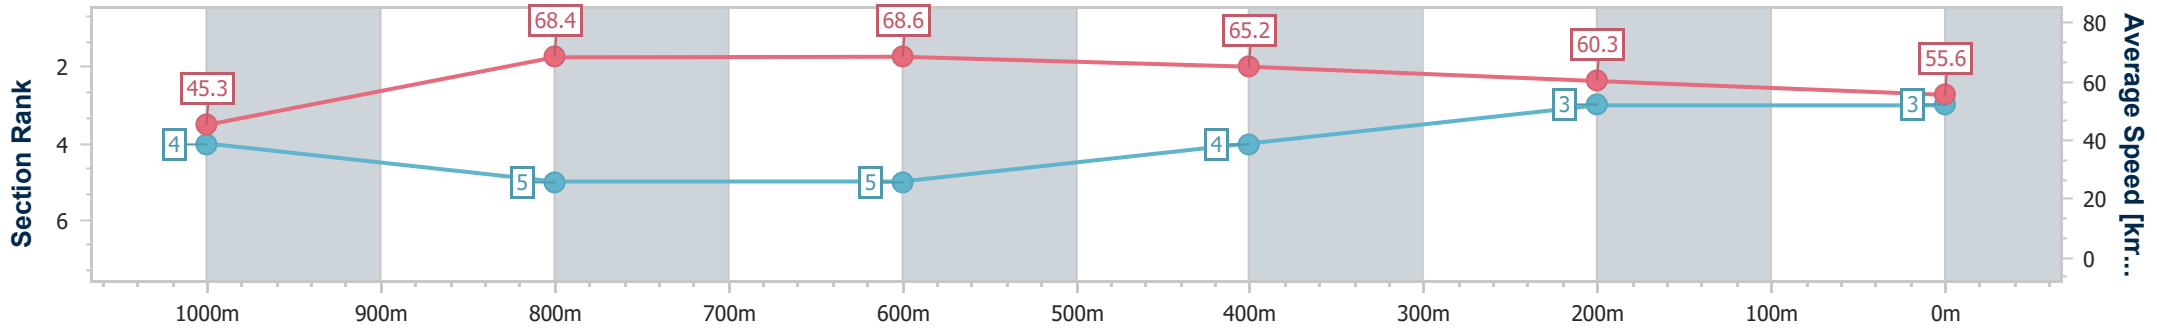

Horse/Jockey Name	Shinshinto
Final Rank	3
Fastest Section Time (Section)	0:07.94 (Overall)
Top Speed [km/h] (Section)	70.1 (1000m)
Race State	Finished

Aquis Park Gold Coast Poly QLD Professional
Race 2: TAB WE'RE ON BENCHMARK 58 Handicap - 1100m

30 September 2023 - 14:04

Track Rating: Synthetic , Weather: Fine, Rail Position: True

Section	Overall	1000m	800m	600m	400m	200m
Section Times	1:05.41 [3] (0:07.94)	0:57.47 [4] (0:10.60)	0:46.87 [5] (0:10.71)	0:36.16 [5] (0:11.19)	0:24.97 [4] (0:12.03)	0:12.94 [3] (0:12.94)
Average Speed [km/h]	45.3	68.4	68.6	65.2	60.3	55.6
Top Speed [km/h]	65.0	70.1	69.8	68.1	62.0	58.6
Avg. Dist. to Rail [m]	4.1	2.7	3.6	3.2	4.9	9.1
Avg. Stride Freq. [Hz]	2.1	2.3	2.3	2.3	2.2	2.2
Avg. Stride Length [m]	5.9	7.9	8.1	7.8	7.5	7.2

- [ ] Ranking at each section and finish
- -.-.- No data available at this section
- NA No data available