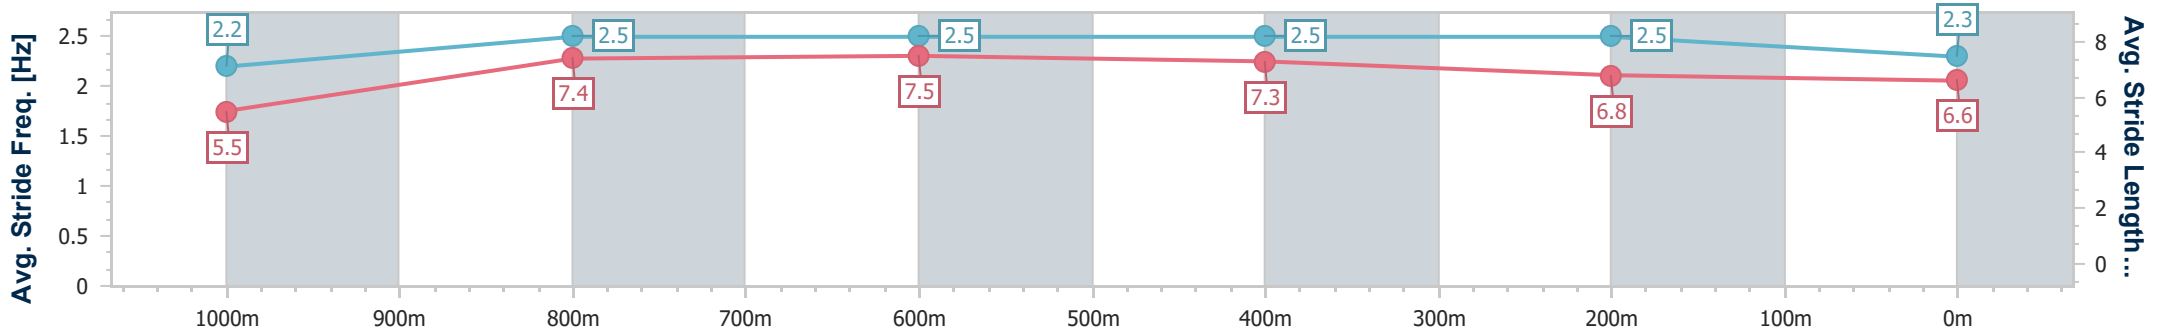

Horse/Jockey Name	Pocketrocket
Final Rank	4
Fastest Section Time (Section)	0:08.11 (Overall)
Top Speed [km/h] (Section)	70.8 (1000m)
Race State	Finished

Aquis Park Gold Coast Poly QLD Professional
Race 2: TAB WE'RE ON BENCHMARK 58 Handicap - 1100m

30 September 2023 - 14:04

Track Rating: Synthetic , Weather: Fine, Rail Position: True

Section	Overall	1000m	800m	600m	400m	200m
Section Times	1:05.62 [4] (0:08.11)	0:57.51 [6] (0:10.42)	0:47.09 [4] (0:10.87)	0:36.22 [6] (0:11.22)	0:25.00 [5] (0:11.91)	0:13.09 [4] (0:13.09)
Average Speed [km/h]	44.3	69.4	67.5	64.9	60.6	55.2
Top Speed [km/h]	67.1	70.8	70.3	67.2	62.6	58.3
Avg. Dist. to Rail [m]	2.5	0.8	3.8	2.7	1.8	3.2
Avg. Stride Freq. [Hz]	2.2	2.5	2.5	2.5	2.5	2.3
Avg. Stride Length [m]	5.5	7.4	7.5	7.3	6.8	6.6

- [ ] Ranking at each section and finish
- -.-.- No data available at this section
- NA No data available