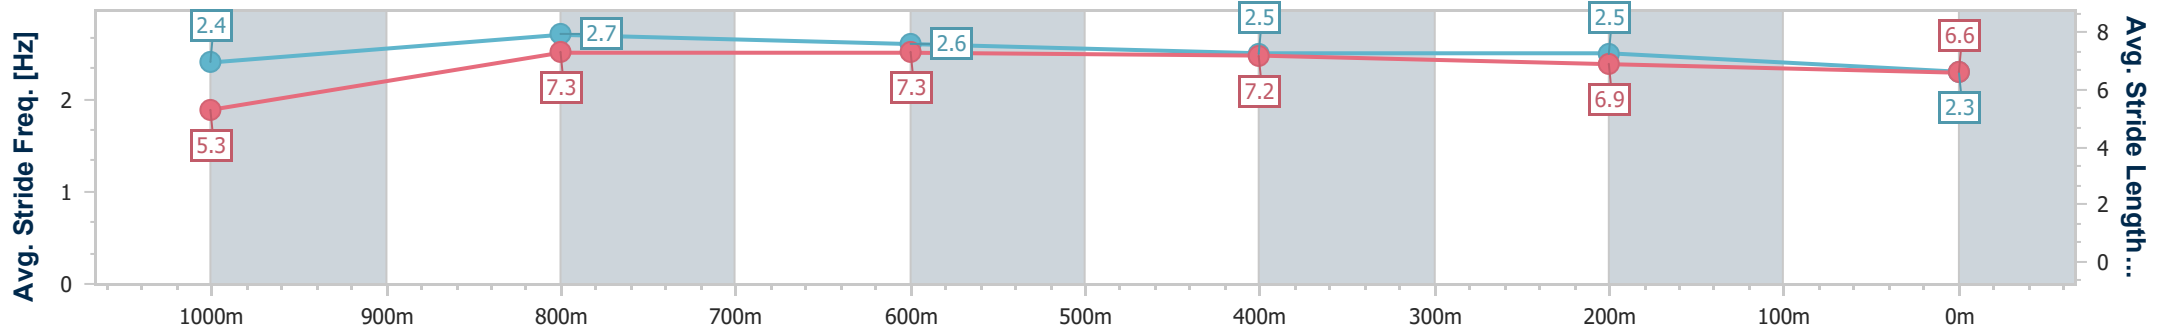

Horse/Jockey Name	Star Of Robiglen
Final Rank	2
Fastest Section Time (Section)	0:07.70 (Overall)
Top Speed [km/h] (Section)	70.5 (1000m)
Race State	Finished

Aquis Park Gold Coast Poly QLD Professional
Race 2: TAB WE'RE ON BENCHMARK 58 Handicap - 1100m

30 September 2023 - 14:04

Track Rating: Synthetic , Weather: Fine, Rail Position: True

Section	Overall	1000m	800m	600m	400m	200m
Section Times	1:05.28 [2] (0:07.70)	0:57.58 [1] (0:10.40)	0:47.18 [1] (0:10.89)	0:36.29 [1] (0:11.17)	0:25.12 [1] (0:11.96)	0:13.16 [1] (0:13.16)
Average Speed [km/h]	46.7	69.3	67.0	65.3	60.6	54.8
Top Speed [km/h]	67.1	70.5	68.0	67.1	62.6	59.0
Avg. Dist. to Rail [m]	0.7	0.4	2.7	2.5	2.9	3.7
Avg. Stride Freq. [Hz]	2.4	2.7	2.6	2.5	2.5	2.3
Avg. Stride Length [m]	5.3	7.3	7.3	7.2	6.9	6.6

- [ ] Ranking at each section and finish
- -.-.- No data available at this section
- NA No data available