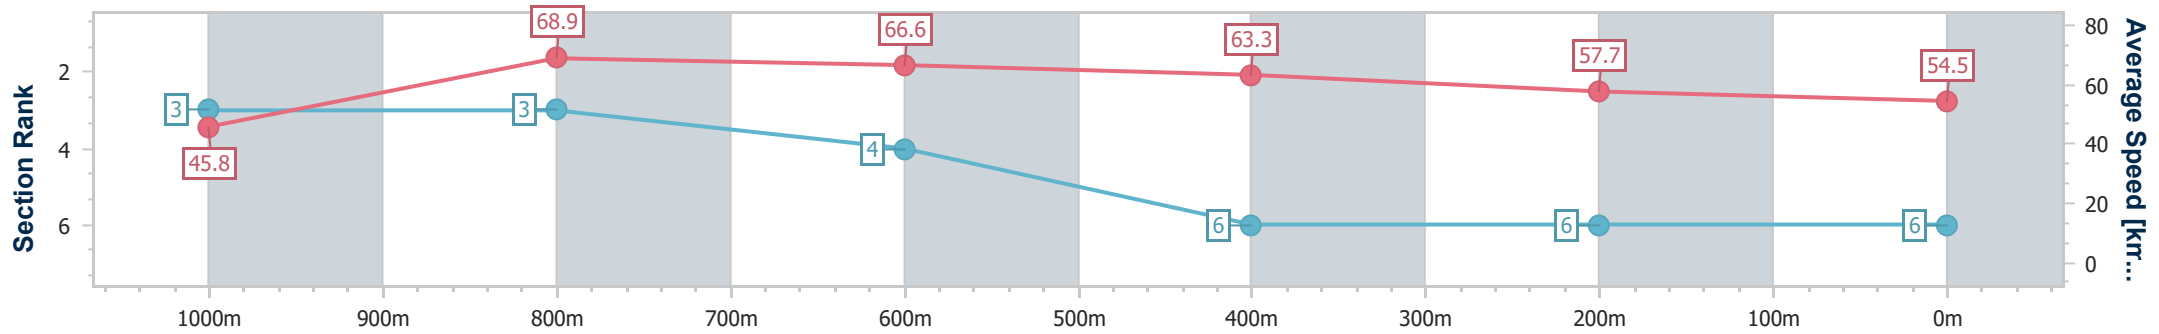

Horse/Jockey Name	Maddison's Missile
Final Rank	6
Fastest Section Time (Section)	0:07.86 (Overall)
Top Speed [km/h] (Section)	70.0 (1000m)
Race State	Finished

Aquis Park Gold Coast Poly QLD Professional
Race 2: TAB WE'RE ON BENCHMARK 58 Handicap - 1100m

30 September 2023 - 14:04

Track Rating: Synthetic , Weather: Fine, Rail Position: True

Section	Overall	1000m	800m	600m	400m	200m
Section Times	1:06.52 [6] (0:07.86)	0:58.66 [3] (0:10.45)	0:48.21 [3] (0:10.90)	0:37.31 [4] (0:11.49)	0:25.82 [6] (0:12.57)	0:13.25 [6] (0:13.25)
Average Speed [km/h]	45.8	68.9	66.6	63.3	57.7	54.5
Top Speed [km/h]	65.1	70.0	69.5	66.5	59.3	57.4
Avg. Dist. to Rail [m]	1.0	0.4	1.7	2.4	4.4	5.0
Avg. Stride Freq. [Hz]	2.3	2.6	2.5	2.5	2.4	2.4
Avg. Stride Length [m]	5.5	7.4	7.4	7.1	6.7	6.4

- [ ] Ranking at each section and finish
- -.-.- No data available at this section
- NA No data available