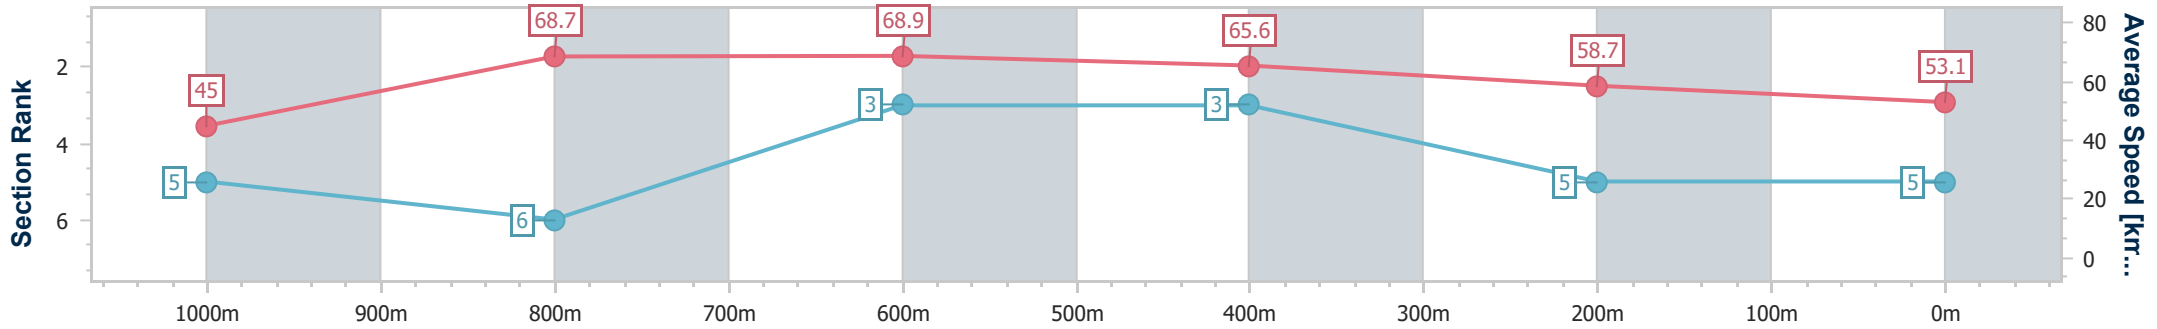

Horse/Jockey Name	Dashing Gee Gee
Final Rank	5
Fastest Section Time (Section)	0:08.02 (Overall)
Top Speed [km/h] (Section)	70.9 (1000m)
Race State	Finished

Aquis Park Gold Coast Poly QLD Professional
Race 2: TAB WE'RE ON BENCHMARK 58 Handicap - 1100m

30 September 2023 - 14:04

Track Rating: Synthetic , Weather: Fine, Rail Position: True

Section	Overall	1000m	800m	600m	400m	200m
Section Times	1:06.41 [5] (0:08.02)	0:58.39 [5] (0:10.53)	0:47.86 [6] (0:10.64)	0:37.22 [3] (0:11.22)	0:26.00 [3] (0:12.42)	0:13.58 [5] (0:13.58)
Average Speed [km/h]	45.0	68.7	68.9	65.6	58.7	53.1
Top Speed [km/h]	64.0	70.9	70.9	67.3	62.0	55.9
Avg. Dist. to Rail [m]	4.8	2.3	3.2	4.6	6.8	6.2
Avg. Stride Freq. [Hz]	2.3	2.6	2.6	2.5	2.3	2.2
Avg. Stride Length [m]	5.3	7.4	7.4	7.3	6.9	6.7

- [ ] Ranking at each section and finish
- -.-.- No data available at this section
- NA No data available