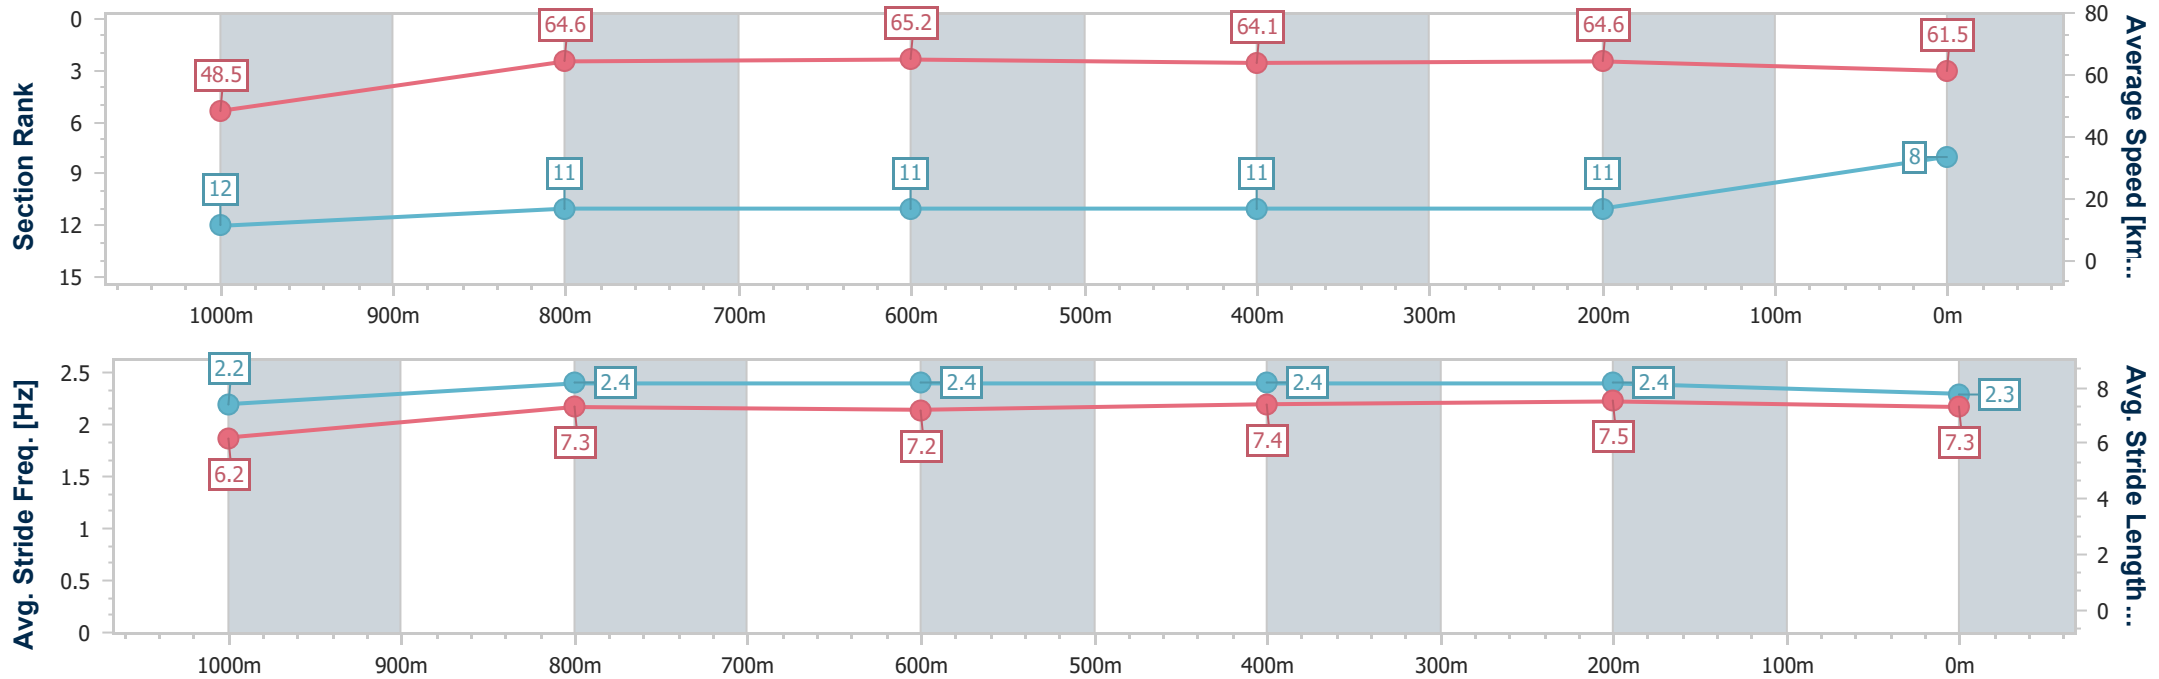

- [] Ranking at each section and finish
- .-.- No data available at this section
- NA No data available

Horse/Jockey Name	Sneak Preview
Final Rank	8
Fastest Section Time (Section)	0:11.09 (400m)
Top Speed [km/h] (Section)	66.2 (800m)
Race State	Finished

Eagle Farm QLD Professional

Race 9: SKY RACING OPEN Handicap - 1200m

21 October 2023 - 16:44

Track Rating: Good 4, Weather: Fine, Rail Position: +3m Entire Course

BRISBANE RACING CLUB

Section	Overall	1000m	800m	600m	400m	200m
Section Times	1:11.37 [8] (0:14.85)	0:56.52 [12] (0:11.27)	0:45.25 [11] (0:11.10)	0:34.15 [11] (0:11.30)	0:22.85 [11] (0:11.09)	0:11.76 [11] (0:11.76)
Average Speed [km/h]	48.5	64.6	65.2	64.1	64.6	61.5
Top Speed [km/h]	62.8	66.2	66.2	65.8	65.8	64.3
Avg. Dist. to Rail [m]	6.3	1.5	1.1	1.5	4.0	3.9
Avg. Stride Freq. [Hz]	2.2	2.4	2.4	2.4	2.4	2.3
Avg. Stride Length [m]	6.2	7.3	7.2	7.4	7.5	7.3

- [] Ranking at each section and finish
- .-.- No data available at this section
- NA No data available

Horse/Jockey Name	Acrobatic
Final Rank	9
Fastest Section Time (Section)	0:11.03 (400m)
Top Speed [km/h] (Section)	66.9 (800m)
Race State	Finished