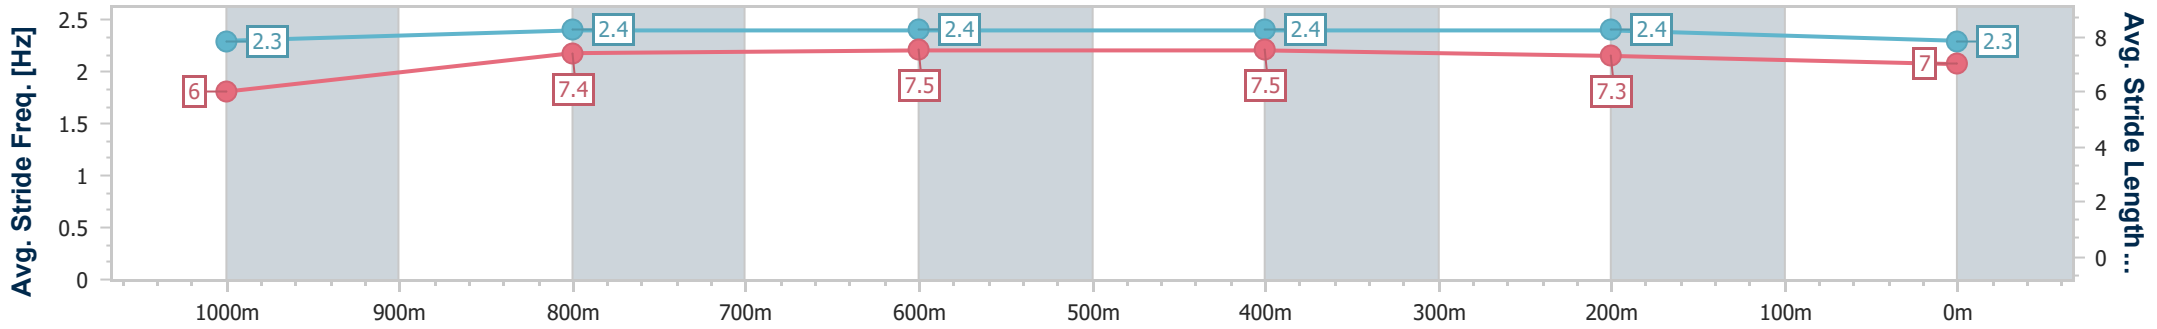

Eagle Farm QLD Professional

Race 9: SKY RACING OPEN Handicap - 1200m

21 October 2023 - 16:44

Track Rating: Good 4, Weather: Fine, Rail Position: +3m Entire Course

BRISBANE RACING CLUB

Section	Overall	1000m	800m	600m	400m	200m
Section Times	1:11.53 [11] (0:14.54)	0:56.99 [8] (0:11.34)	0:45.65 [9] (0:11.14)	0:34.51 [9] (0:11.26)	0:23.25 [7] (0:11.17)	0:12.08 [9] (0:12.08)
Average Speed [km/h]	49.6	65.0	65.6	64.8	64.4	59.6
Top Speed [km/h]	61.7	66.3	67.8	67.4	66.4	62.9
Avg. Dist. to Rail [m]	6.6	4.5	3.4	2.6	5.5	5.0
Avg. Stride Freq. [Hz]	2.3	2.4	2.4	2.4	2.4	2.3
Avg. Stride Length [m]	6.0	7.4	7.5	7.5	7.3	7.0

- [] Ranking at each section and finish
- .-.- No data available at this section
- NA No data available

Horse/Jockey Name	Open Minded
Final Rank	12
Fastest Section Time (Section)	0:11.14 (1000m)
Top Speed [km/h] (Section)	66.0 (1000m)
Race State	Finished