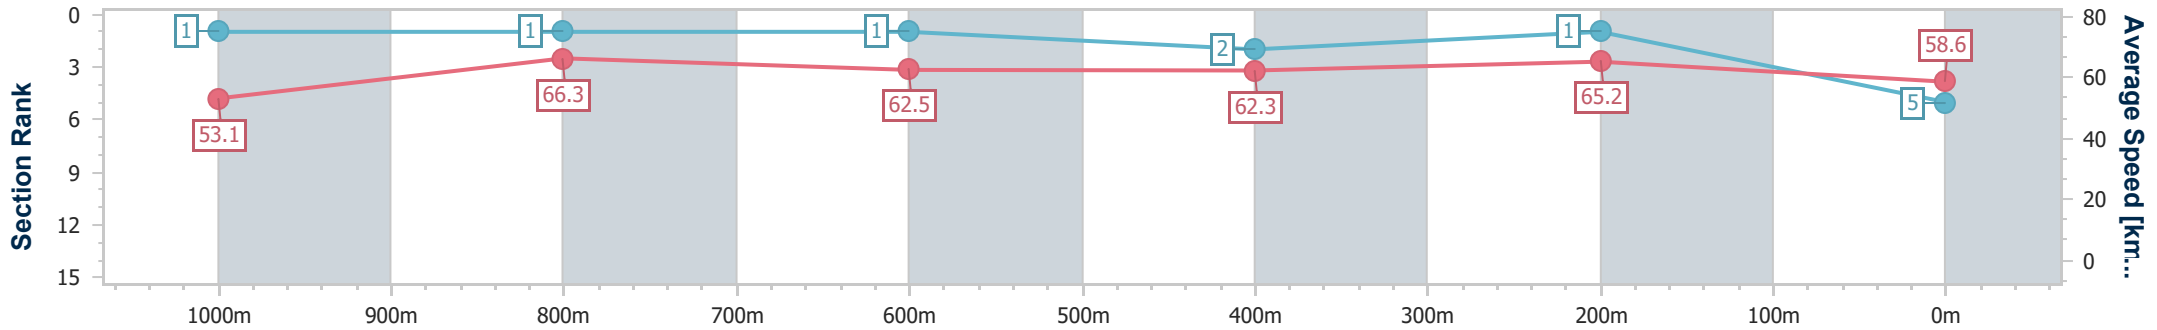

Horse/Jockey Name	Celestial Sol
Final Rank	5
Fastest Section Time (Section)	0:11.02 (1000m)
Top Speed [km/h] (Section)	67.5 (1000m)
Race State	Finished

Eagle Farm QLD Professional
Race 9: SKY RACING OPEN Handicap - 1200m
21 October 2023 - 16:44
Track Rating: Good 4, Weather: Fine, Rail Position: +3m Entire Course

BRISBANE
RACING CLUB

Section	Overall	1000m	800m	600m	400m	200m
Section Times	1:11.08 [5] (0:13.54)	0:57.54 [1] (0:11.02)	0:46.52 [1] (0:11.61)	0:34.91 [1] (0:11.58)	0:23.33 [2] (0:11.07)	0:12.26 [1] (0:12.26)
Average Speed [km/h]	53.1	66.3	62.5	62.3	65.2	58.6
Top Speed [km/h]	66.1	67.5	64.5	65.7	66.1	63.2
Avg. Dist. to Rail [m]	2.1	2.3	1.7	1.2	1.0	0.6
Avg. Stride Freq. [Hz]	2.4	2.5	2.4	2.4	2.5	2.4
Avg. Stride Length [m]	6.1	7.2	7.1	7.1	7.2	6.8

- [ ] Ranking at each section and finish
- -.-.- No data available at this section
- NA No data available