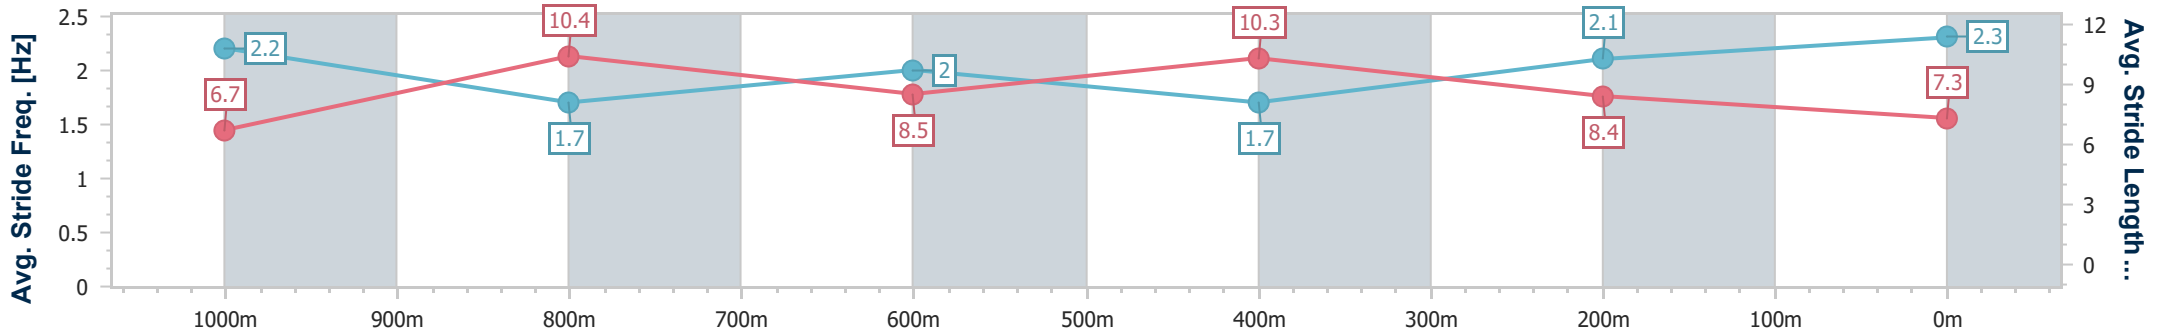

Race 9: SKY RACING OPEN Handicap - 1200m

21 October 2023 - 16:44

Track Rating: Good 4, Weather: Fine, Rail Position: +3m Entire Course

BRISBANE RACING CLUB

Section	Overall	1000m	800m	600m	400m	200m
Section Times	1:10.93 [1] (0:13.57)	0:57.36 [2] (0:11.19)	0:46.17 [2] (0:11.65)	0:34.52 [2] (0:11.34)	0:23.18 [1] (0:11.15)	0:12.03 [2] (0:12.03)
Average Speed [km/h]	53.3	65.1	62.1	63.2	64.5	59.9
Top Speed [km/h]	67.0	66.6	64.5	64.1	65.8	63.0
Avg. Dist. to Rail [m]	5.0	3.0	1.0	1.1	0.4	0.8
Avg. Stride Freq. [Hz]	2.2	1.7	2.0	1.7	2.1	2.3
Avg. Stride Length [m]	6.7	10.4	8.5	10.3	8.4	7.3

- [] Ranking at each section and finish
- .-.- No data available at this section
- NA No data available

Horse/Jockey Name	Snowzone
Final Rank	2
Fastest Section Time (Section)	0:11.07 (400m)
Top Speed [km/h] (Section)	66.9 (1000m)
Race State	Finished