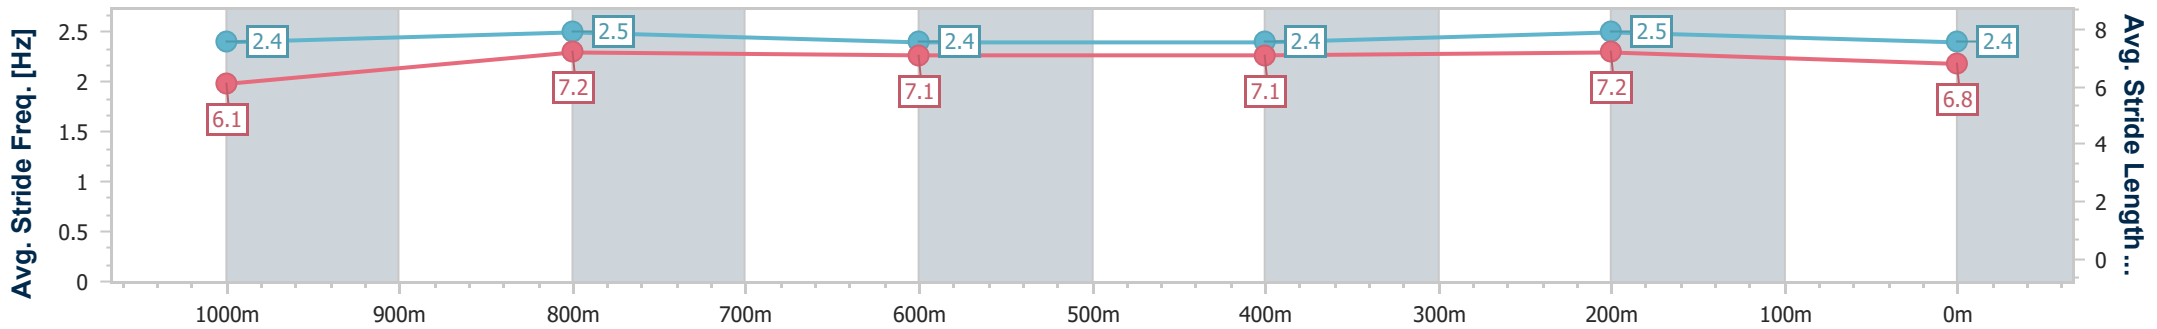

Horse/Jockey Name	Celestial Sol
Final Rank	5
Fastest Section Time (Section)	0:11.02 (1000m)
Top Speed [km/h] (Section)	67.5 (1000m)
Race State	Finished

Eagle Farm QLD Professional
Race 9: SKY RACING OPEN Handicap - 1200m
21 October 2023 - 16:44
Track Rating: Good 4, Weather: Fine, Rail Position: +3m Entire Course

BRISBANE
RACING CLUB

Section	Overall	1000m	800m	600m	400m	200m
Section Times	1:11.08 [5] (0:13.54)	0:57.54 [1] (0:11.02)	0:46.52 [1] (0:11.61)	0:34.91 [1] (0:11.58)	0:23.33 [2] (0:11.07)	0:12.26 [1] (0:12.26)
Average Speed [km/h]	53.1	66.3	62.5	62.3	65.2	58.6
Top Speed [km/h]	66.1	67.5	64.5	65.7	66.1	63.2
Avg. Dist. to Rail [m]	2.1	2.3	1.7	1.2	1.0	0.6
Avg. Stride Freq. [Hz]	2.4	2.5	2.4	2.4	2.5	2.4
Avg. Stride Length [m]	6.1	7.2	7.1	7.1	7.2	6.8

- [ ] Ranking at each section and finish
- -.-.- No data available at this section
- NA No data available