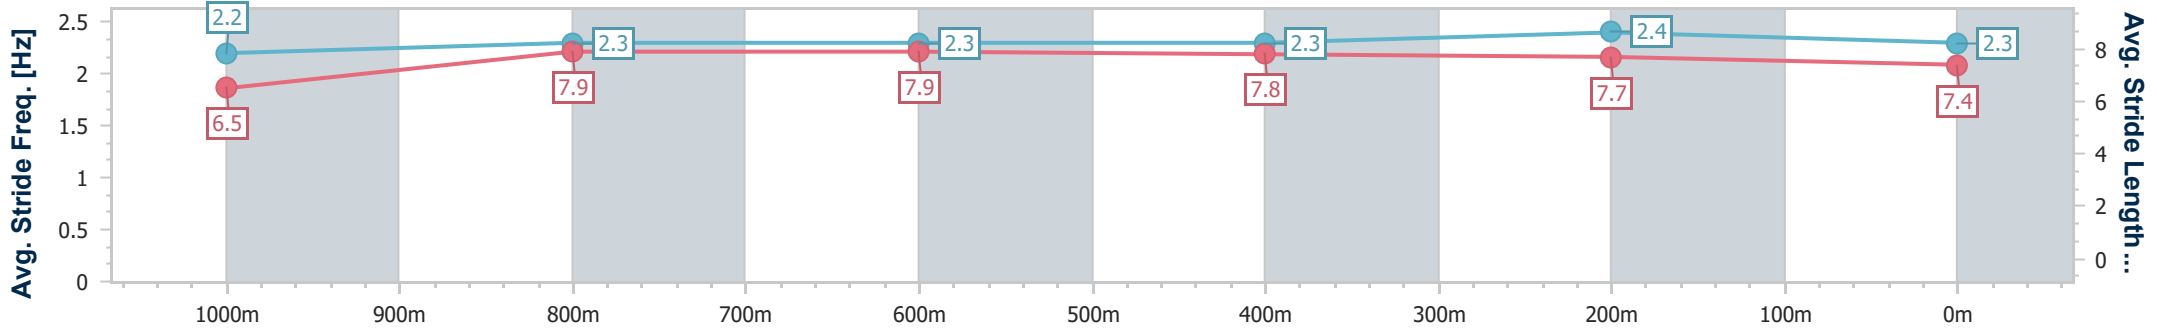

Eagle Farm QLD Professional

Race 9: SKY RACING OPEN Handicap - 1200m

21 October 2023 - 16:44

Track Rating: Good 4, Weather: Fine, Rail Position: +3m Entire Course

BRISBANE RACING CLUB

Section	Overall	1000m	800m	600m	400m	200m
Section Times	1:11.06 [4] (0:14.32)	0:56.74 [6] (0:11.08)	0:45.66 [6] (0:11.50)	0:34.16 [7] (0:11.46)	0:22.70 [9] (0:10.92)	0:11.78 [6] (0:11.78)
Average Speed [km/h]	50.4	66.4	64.2	64.4	66.0	61.1
Top Speed [km/h]	64.8	67.9	67.1	67.3	67.5	63.7
Avg. Dist. to Rail [m]	3.3	4.9	5.5	5.1	6.0	5.9
Avg. Stride Freq. [Hz]	2.2	2.3	2.3	2.3	2.4	2.3
Avg. Stride Length [m]	6.5	7.9	7.9	7.8	7.7	7.4