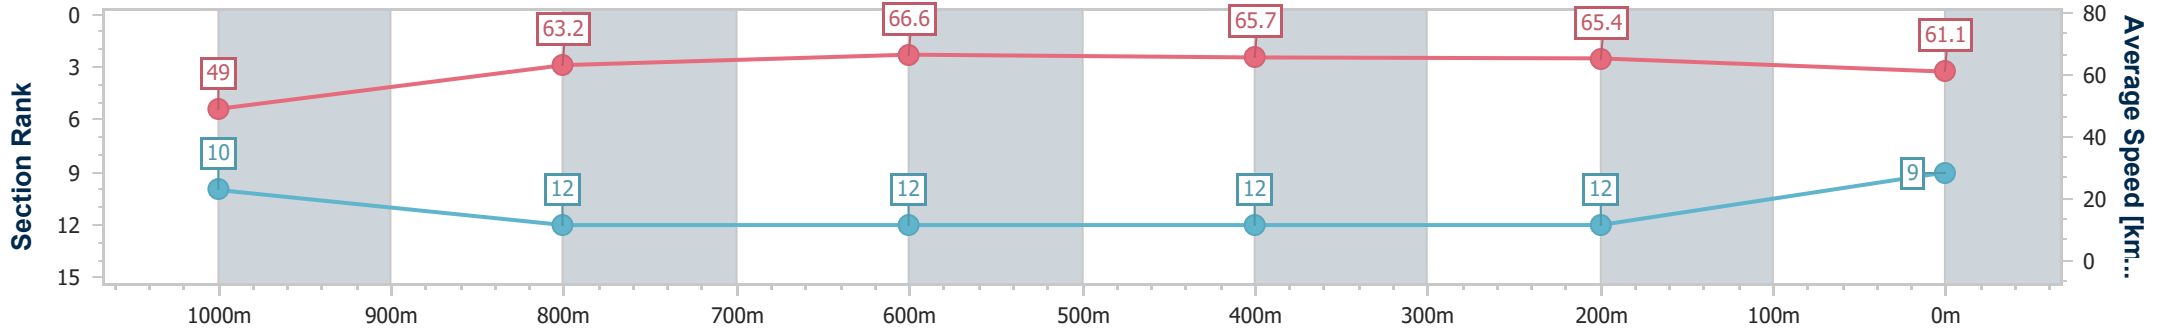

- [] Ranking at each section and finish
- .-.- No data available at this section
- NA No data available

Horse/Jockey Name	Acrobatic
Final Rank	9
Fastest Section Time (Section)	0:11.03 (400m)
Top Speed [km/h] (Section)	66.9 (800m)
Race State	Finished

Eagle Farm QLD Professional

Race 9: SKY RACING OPEN Handicap - 1200m

21 October 2023 - 16:44

Track Rating: Good 4, Weather: Fine, Rail Position: +3m Entire Course

BRISBANE RACING CLUB

Section	Overall	1000m	800m	600m	400m	200m
Section Times	1:11.38 [9] (0:14.77)	0:56.61 [10] (0:11.58)	0:45.03 [12] (0:11.06)	0:33.97 [12] (0:11.18)	0:22.79 [12] (0:11.03)	0:11.76 [12] (0:11.76)
Average Speed [km/h]	49.0	63.2	66.6	65.7	65.4	61.1
Top Speed [km/h]	61.3	66.6	66.9	66.7	66.3	64.0
Avg. Dist. to Rail [m]	7.9	3.6	4.4	4.4	8.0	7.9
Avg. Stride Freq. [Hz]	2.1	2.2	2.3	2.3	2.3	2.3
Avg. Stride Length [m]	6.5	7.9	8.1	7.9	7.9	7.4