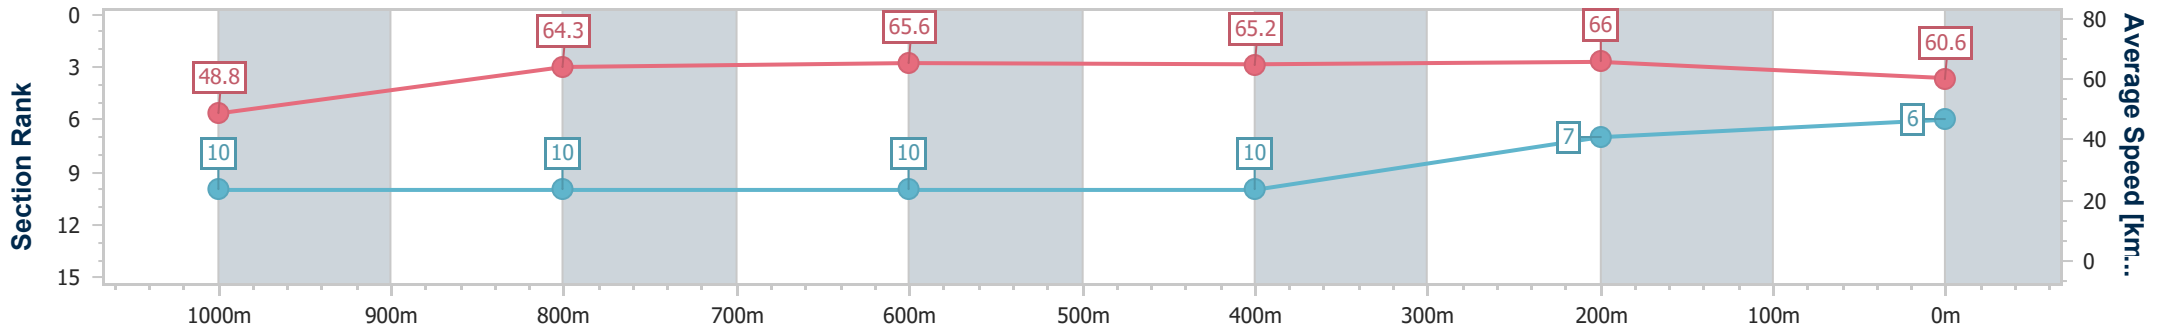

- [] Ranking at each section and finish
- .-.- No data available at this section
- NA No data available

Horse/Jockey Name	Jetty
Final Rank	6
Fastest Section Time (Section)	0:10.93 (400m)
Top Speed [km/h] (Section)	68.3 (600m)
Race State	Finished

Eagle Farm QLD Professional
 Race 9: SKY RACING OPEN Handicap - 1200m
 21 October 2023 - 16:44
 Track Rating: Good 4, Weather: Fine, Rail Position: +3m Entire Course

BRISBANE RACING CLUB

Section	Overall	1000m	800m	600m	400m	200m
Section Times	1:11.17 [6] (0:14.77)	0:56.40 [10] (0:11.31)	0:45.09 [10] (0:11.10)	0:33.99 [10] (0:11.20)	0:22.79 [10] (0:10.93)	0:11.86 [7] (0:11.86)
Average Speed [km/h]	48.8	64.3	65.6	65.2	66.0	60.6
Top Speed [km/h]	61.1	66.9	67.0	68.3	68.3	63.4
Avg. Dist. to Rail [m]	5.4	2.2	2.3	3.2	6.7	5.4
Avg. Stride Freq. [Hz]	2.1	2.3	2.3	2.3	2.4	2.2
Avg. Stride Length [m]	6.4	7.8	7.9	7.9	7.7	7.5