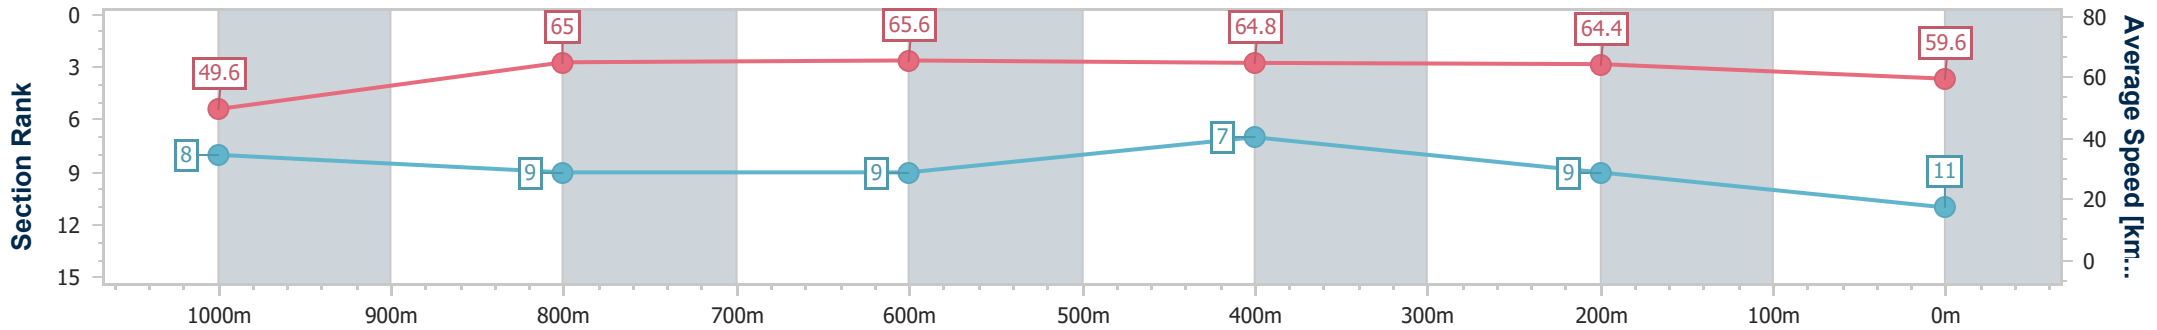

Eagle Farm QLD Professional

Race 9: SKY RACING OPEN Handicap - 1200m

21 October 2023 - 16:44

Track Rating: Good 4, Weather: Fine, Rail Position: +3m Entire Course

BRISBANE RACING CLUB

Section	Overall	1000m	800m	600m	400m	200m
Section Times	1:11.53 [11] (0:14.54)	0:56.99 [8] (0:11.34)	0:45.65 [9] (0:11.14)	0:34.51 [9] (0:11.26)	0:23.25 [7] (0:11.17)	0:12.08 [9] (0:12.08)
Average Speed [km/h]	49.6	65.0	65.6	64.8	64.4	59.6
Top Speed [km/h]	61.7	66.3	67.8	67.4	66.4	62.9
Avg. Dist. to Rail [m]	6.6	4.5	3.4	2.6	5.5	5.0
Avg. Stride Freq. [Hz]	2.3	2.4	2.4	2.4	2.4	2.3
Avg. Stride Length [m]	6.0	7.4	7.5	7.5	7.3	7.0

- [] Ranking at each section and finish
- .-.- No data available at this section
- NA No data available

Horse/Jockey Name	Open Minded
Final Rank	12
Fastest Section Time (Section)	0:11.14 (1000m)
Top Speed [km/h] (Section)	66.0 (1000m)
Race State	Finished