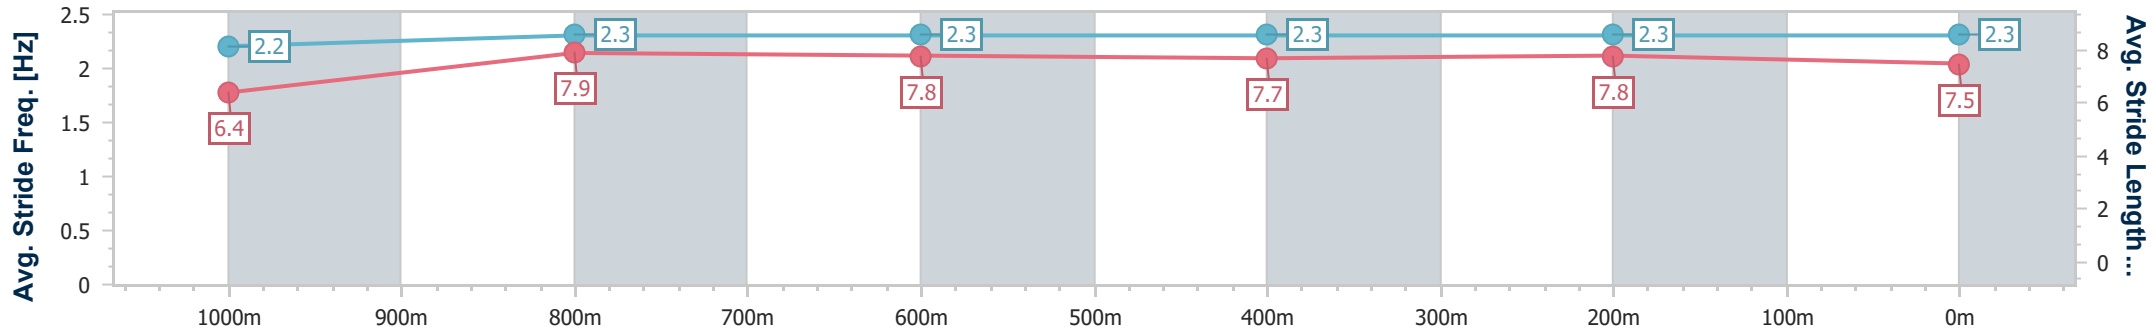

Eagle Farm QLD Professional

Race 9: SKY RACING OPEN Handicap - 1200m

21 October 2023 - 16:44

Track Rating: Good 4, Weather: Fine, Rail Position: +3m Entire Course

BRISBANE RACING CLUB

Section	Overall	1000m	800m	600m	400m	200m
Section Times	1:11.03 [3] (0:14.34)	0:56.69 [7] (0:11.17)	0:45.52 [7] (0:11.33)	0:34.19 [5] (0:11.36)	0:22.83 [6] (0:11.01)	0:11.82 [5] (0:11.82)
Average Speed [km/h]	50.2	65.1	63.5	63.1	65.4	61.1
Top Speed [km/h]	64.6	65.9	65.4	66.3	66.9	63.5
Avg. Dist. to Rail [m]	1.6	1.7	0.4	0.6	1.0	1.0
Avg. Stride Freq. [Hz]	2.2	2.3	2.3	2.3	2.3	2.3
Avg. Stride Length [m]	6.4	7.9	7.8	7.7	7.8	7.5