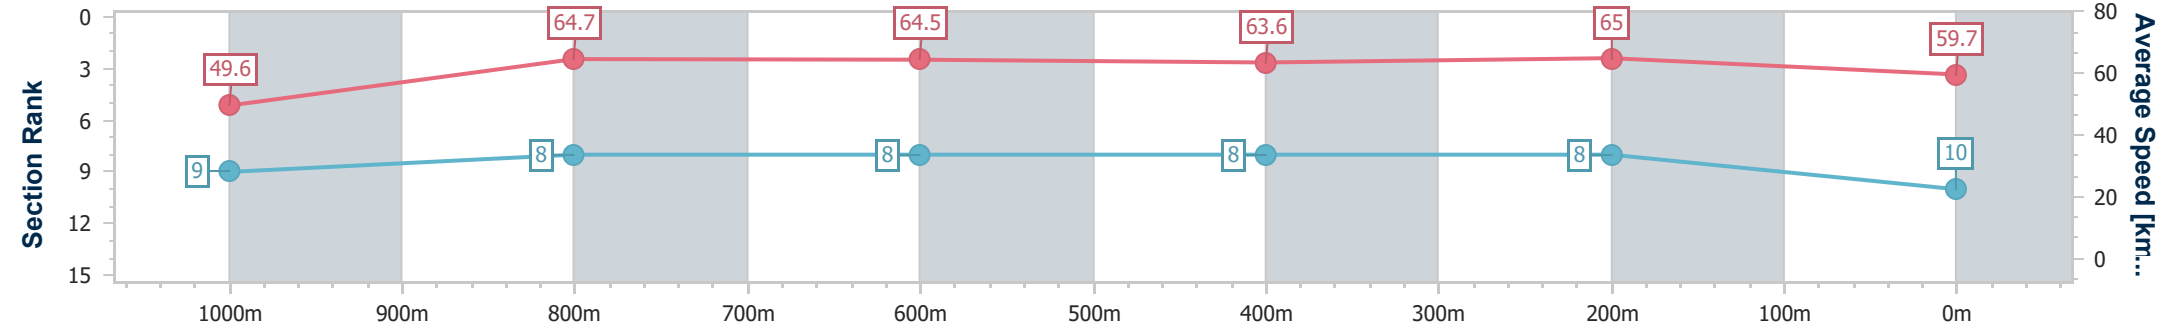

Eagle Farm QLD Professional

Race 9: SKY RACING OPEN Handicap - 1200m

21 October 2023 - 16:44

Track Rating: Good 4, Weather: Fine, Rail Position: +3m Entire Course

BRISBANE RACING CLUB

Section	Overall	1000m	800m	600m	400m	200m
Section Times	1:11.45 [10] (0:14.57)	0:56.88 [9] (0:11.25)	0:45.63 [8] (0:11.19)	0:34.44 [8] (0:11.31)	0:23.13 [8] (0:11.03)	0:12.10 [8] (0:12.10)
Average Speed [km/h]	49.6	64.7	64.5	63.6	65.0	59.7
Top Speed [km/h]	62.7	66.1	66.1	66.1	66.4	63.5
Avg. Dist. to Rail [m]	4.1	1.9	0.6	0.7	2.5	1.9
Avg. Stride Freq. [Hz]	2.1	2.2	2.3	2.2	2.3	2.2
Avg. Stride Length [m]	6.6	8.0	8.0	7.9	7.7	7.3

- [] Ranking at each section and finish
- .-.- No data available at this section
- NA No data available

Horse/Jockey Name	Roman Aureus
Final Rank	11
Fastest Section Time (Section)	0:11.14 (800m)
Top Speed [km/h] (Section)	67.8 (800m)
Race State	Finished