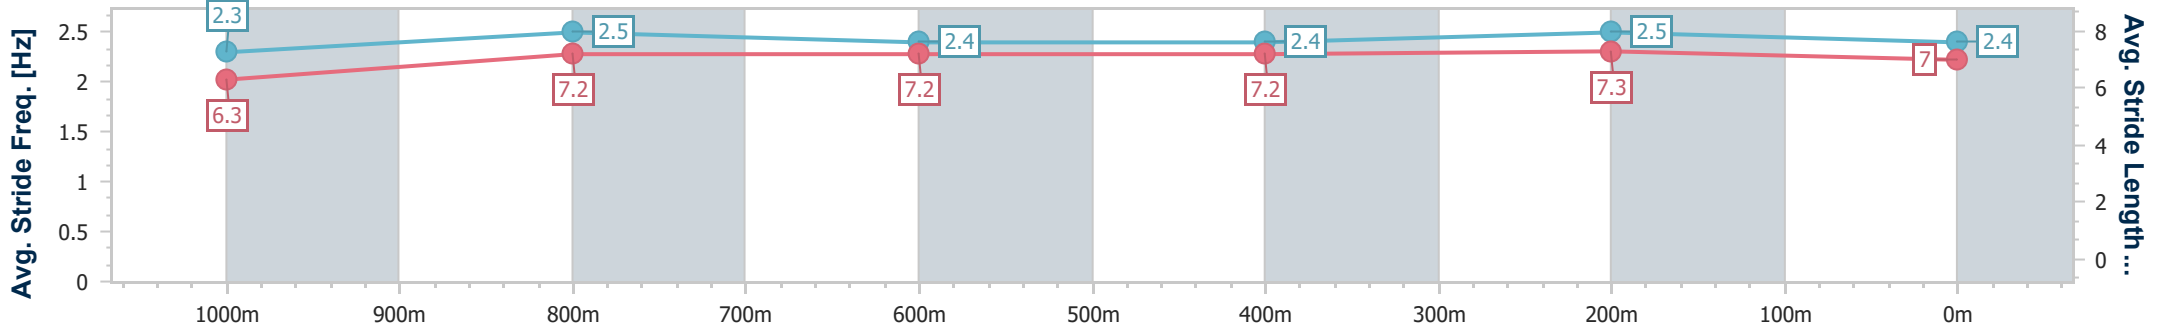

Eagle Farm QLD Professional

Race 9: SKY RACING OPEN Handicap - 1200m

21 October 2023 - 16:44

Track Rating: Good 4, Weather: Fine, Rail Position: +3m Entire Course

BRISBANE RACING CLUB

Section	Overall	1000m	800m	600m	400m	200m
Section Times	1:10.97 [2] (0:13.66)	0:57.31 [3] (0:11.33)	0:45.98 [3] (0:11.65)	0:34.33 [3] (0:11.42)	0:22.91 [3] (0:11.07)	0:11.84 [3] (0:11.84)
Average Speed [km/h]	53.0	64.4	62.0	63.2	64.9	60.8
Top Speed [km/h]	66.0	66.9	65.2	65.9	66.1	62.9
Avg. Dist. to Rail [m]	4.6	2.7	1.2	0.3	0.9	1.0
Avg. Stride Freq. [Hz]	2.3	2.5	2.4	2.4	2.5	2.4
Avg. Stride Length [m]	6.3	7.2	7.2	7.2	7.3	7.0