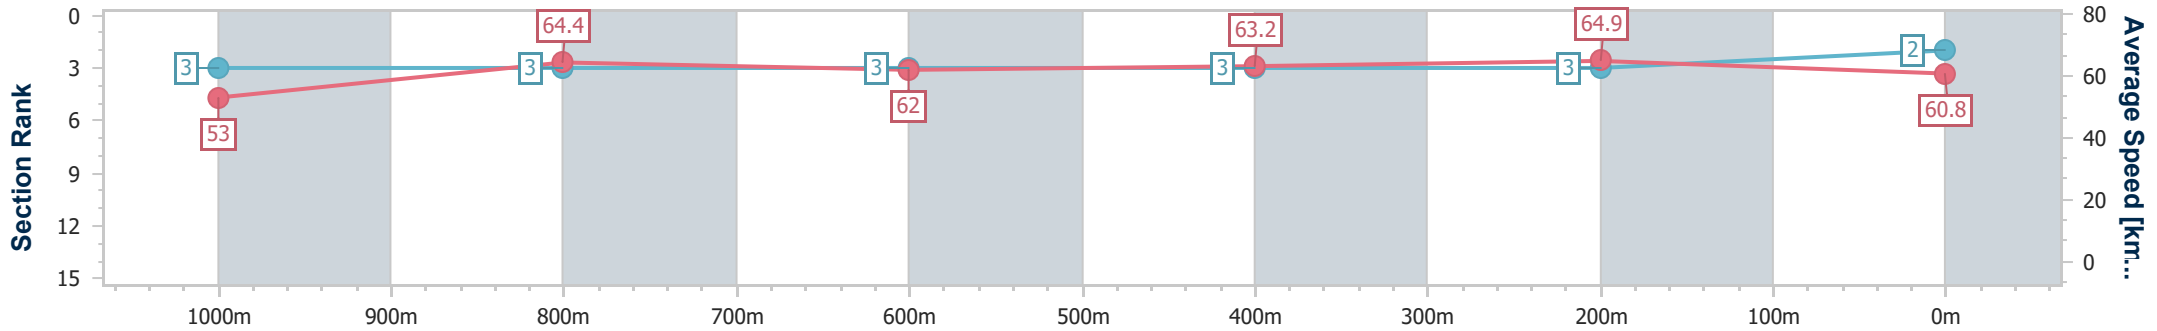

Eagle Farm QLD Professional

Race 9: SKY RACING OPEN Handicap - 1200m

21 October 2023 - 16:44

Track Rating: Good 4, Weather: Fine, Rail Position: +3m Entire Course

BRISBANE RACING CLUB

Section	Overall	1000m	800m	600m	400m	200m
Section Times	1:10.97 [2] (0:13.66)	0:57.31 [3] (0:11.33)	0:45.98 [3] (0:11.65)	0:34.33 [3] (0:11.42)	0:22.91 [3] (0:11.07)	0:11.84 [3] (0:11.84)
Average Speed [km/h]	53.0	64.4	62.0	63.2	64.9	60.8
Top Speed [km/h]	66.0	66.9	65.2	65.9	66.1	62.9
Avg. Dist. to Rail [m]	4.6	2.7	1.2	0.3	0.9	1.0
Avg. Stride Freq. [Hz]	2.3	2.5	2.4	2.4	2.5	2.4
Avg. Stride Length [m]	6.3	7.2	7.2	7.2	7.3	7.0