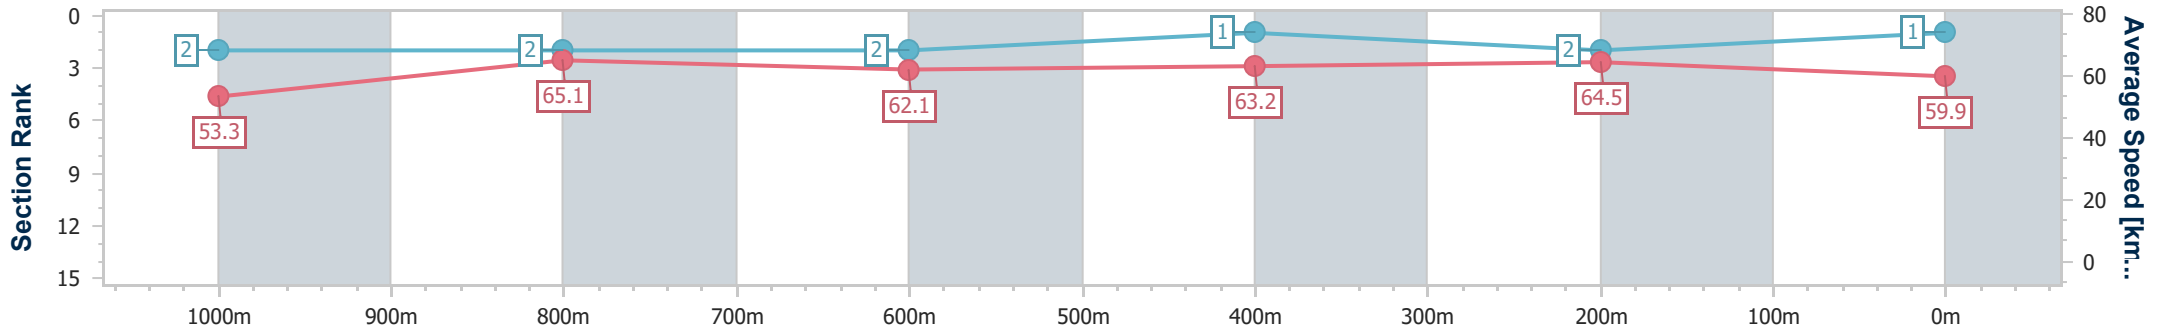

Race 9: SKY RACING OPEN Handicap - 1200m

21 October 2023 - 16:44

Track Rating: Good 4, Weather: Fine, Rail Position: +3m Entire Course

BRISBANE RACING CLUB

Section	Overall	1000m	800m	600m	400m	200m
Section Times	1:10.93 [1] (0:13.57)	0:57.36 [2] (0:11.19)	0:46.17 [2] (0:11.65)	0:34.52 [2] (0:11.34)	0:23.18 [1] (0:11.15)	0:12.03 [2] (0:12.03)
Average Speed [km/h]	53.3	65.1	62.1	63.2	64.5	59.9
Top Speed [km/h]	67.0	66.6	64.5	64.1	65.8	63.0
Avg. Dist. to Rail [m]	5.0	3.0	1.0	1.1	0.4	0.8
Avg. Stride Freq. [Hz]	2.2	1.7	2.0	1.7	2.1	2.3
Avg. Stride Length [m]	6.7	10.4	8.5	10.3	8.4	7.3