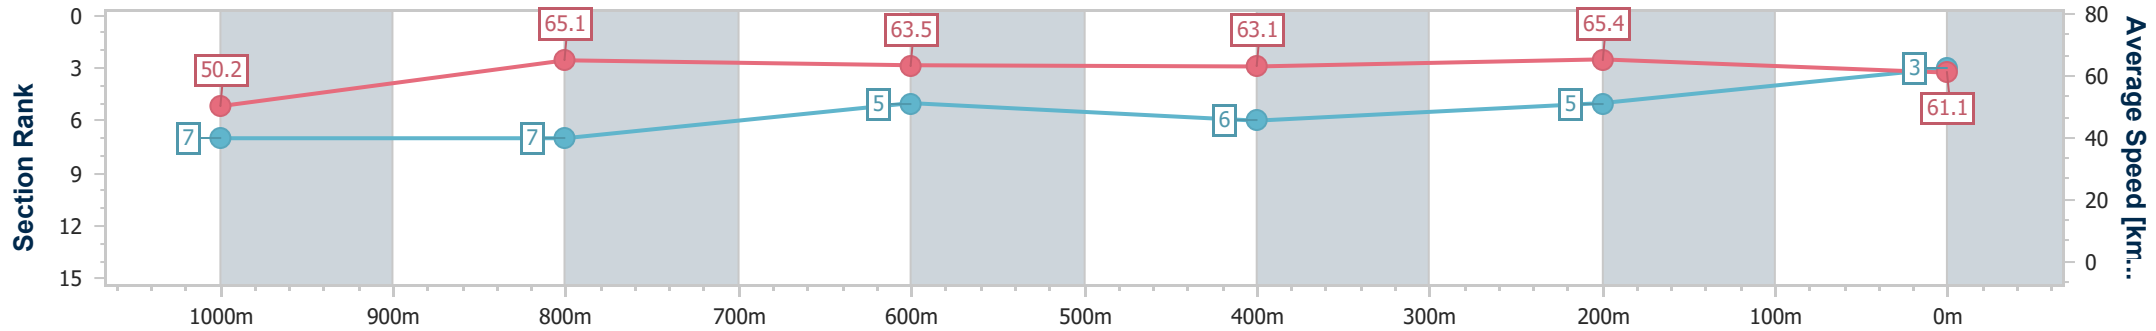

Eagle Farm QLD Professional

Race 9: SKY RACING OPEN Handicap - 1200m

21 October 2023 - 16:44

Track Rating: Good 4, Weather: Fine, Rail Position: +3m Entire Course

BRISBANE RACING CLUB

Section	Overall	1000m	800m	600m	400m	200m
Section Times	1:11.03 [3] (0:14.34)	0:56.69 [7] (0:11.17)	0:45.52 [7] (0:11.33)	0:34.19 [5] (0:11.36)	0:22.83 [6] (0:11.01)	0:11.82 [5] (0:11.82)
Average Speed [km/h]	50.2	65.1	63.5	63.1	65.4	61.1
Top Speed [km/h]	64.6	65.9	65.4	66.3	66.9	63.5
Avg. Dist. to Rail [m]	1.6	1.7	0.4	0.6	1.0	1.0
Avg. Stride Freq. [Hz]	2.2	2.3	2.3	2.3	2.3	2.3
Avg. Stride Length [m]	6.4	7.9	7.8	7.7	7.8	7.5