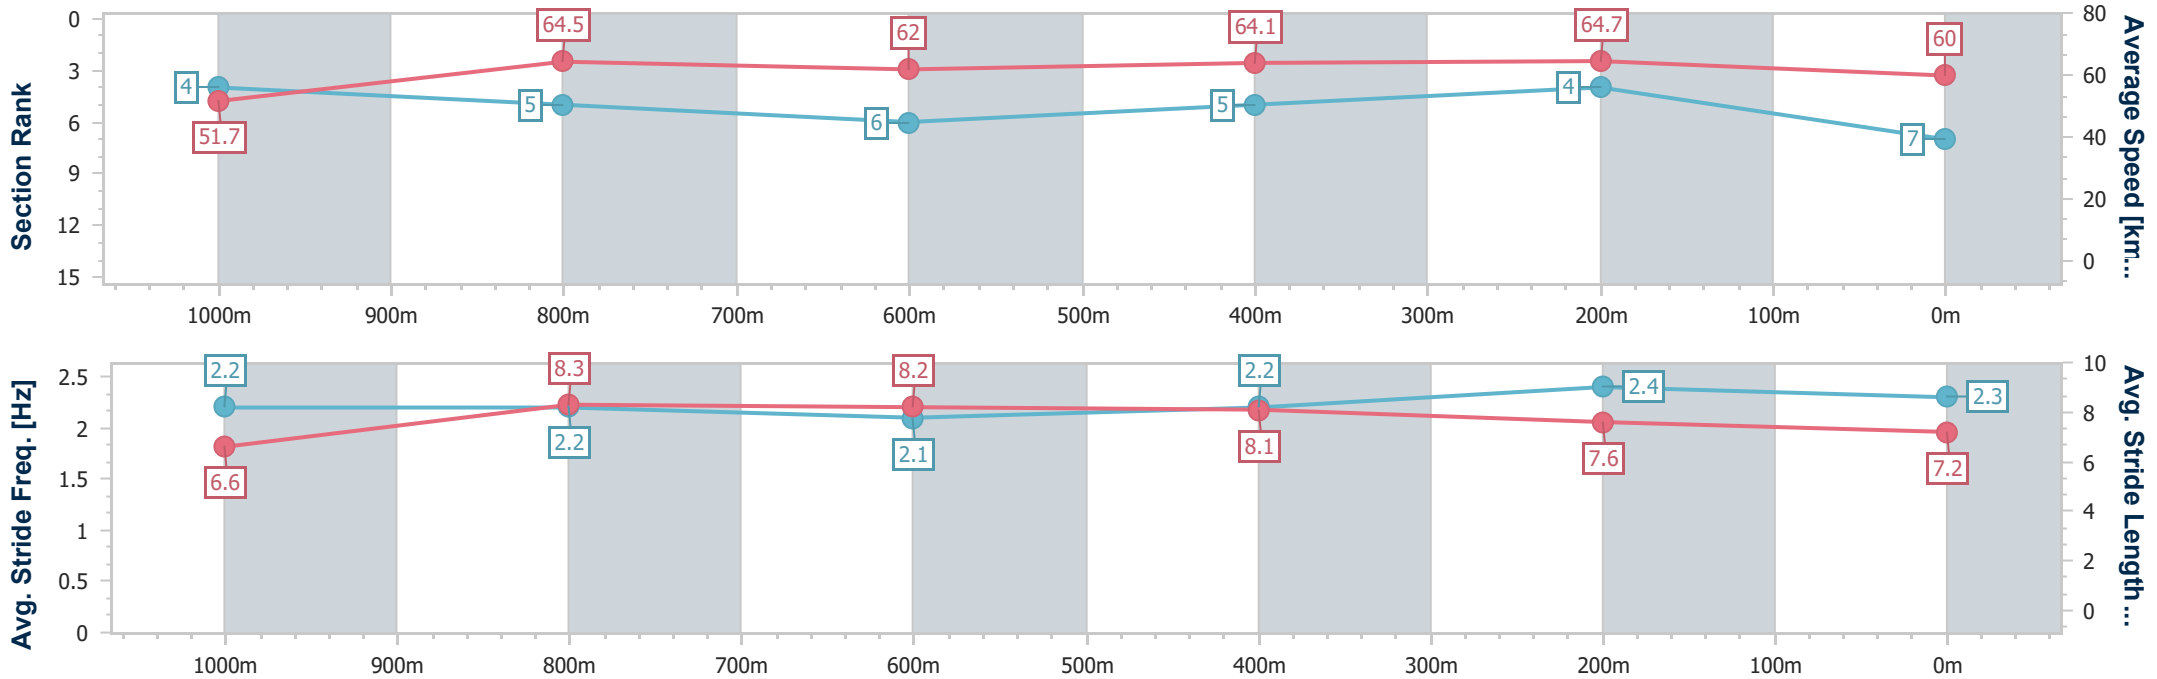

Eagle Farm QLD Professional

Race 9: SKY RACING OPEN Handicap - 1200m

21 October 2023 - 16:44

Track Rating: Good 4, Weather: Fine, Rail Position: +3m Entire Course

BRISBANE RACING CLUB

Section	Overall	1000m	800m	600m	400m	200m
Section Times	1:11.23 [7] (0:13.97)	0:57.26 [4] (0:11.29)	0:45.97 [5] (0:11.62)	0:34.35 [6] (0:11.23)	0:23.12 [5] (0:11.09)	0:12.03 [4] (0:12.03)
Average Speed [km/h]	51.7	64.5	62.0	64.1	64.7	60.0
Top Speed [km/h]	65.8	65.7	65.4	65.3	66.0	63.2
Avg. Dist. to Rail [m]	2.1	2.1	0.6	0.9	2.1	2.6
Avg. Stride Freq. [Hz]	2.2	2.2	2.1	2.2	2.4	2.3
Avg. Stride Length [m]	6.6	8.3	8.2	8.1	7.6	7.2

- [] Ranking at each section and finish
- .-.- No data available at this section
- NA No data available

Horse/Jockey Name	Sneak Preview
Final Rank	8
Fastest Section Time (Section)	0:11.09 (400m)
Top Speed [km/h] (Section)	66.2 (800m)
Race State	Finished