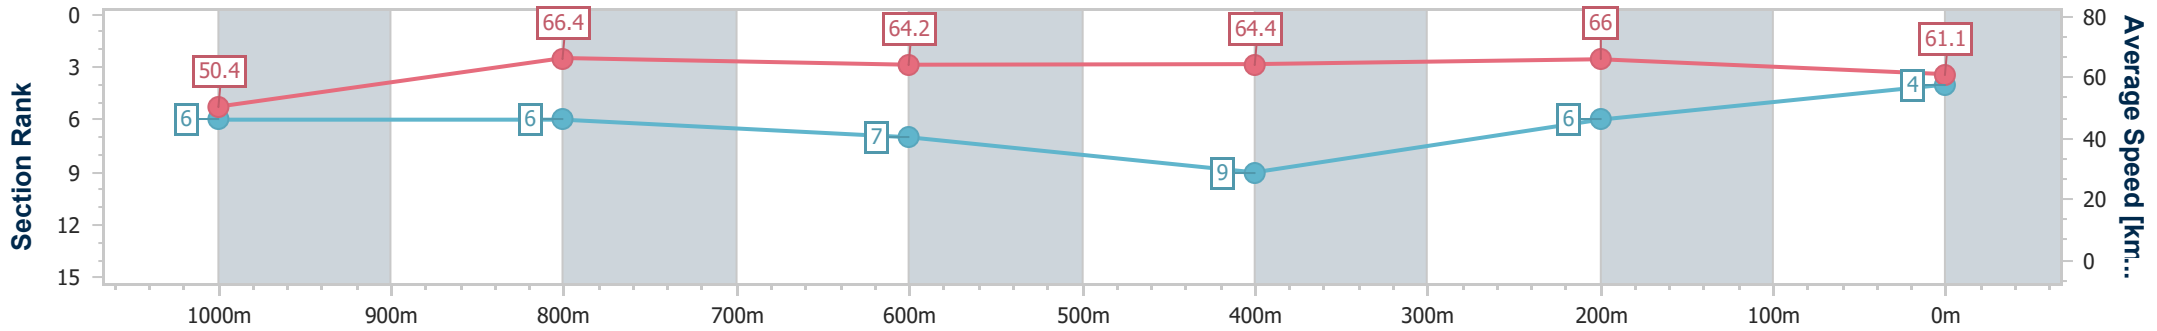

Eagle Farm QLD Professional

Race 9: SKY RACING OPEN Handicap - 1200m

21 October 2023 - 16:44

Track Rating: Good 4, Weather: Fine, Rail Position: +3m Entire Course

BRISBANE RACING CLUB

Section	Overall	1000m	800m	600m	400m	200m
Section Times	1:11.06 [4] (0:14.32)	0:56.74 [6] (0:11.08)	0:45.66 [6] (0:11.50)	0:34.16 [7] (0:11.46)	0:22.70 [9] (0:10.92)	0:11.78 [6] (0:11.78)
Average Speed [km/h]	50.4	66.4	64.2	64.4	66.0	61.1
Top Speed [km/h]	64.8	67.9	67.1	67.3	67.5	63.7
Avg. Dist. to Rail [m]	3.3	4.9	5.5	5.1	6.0	5.9
Avg. Stride Freq. [Hz]	2.2	2.3	2.3	2.3	2.4	2.3
Avg. Stride Length [m]	6.5	7.9	7.9	7.8	7.7	7.4