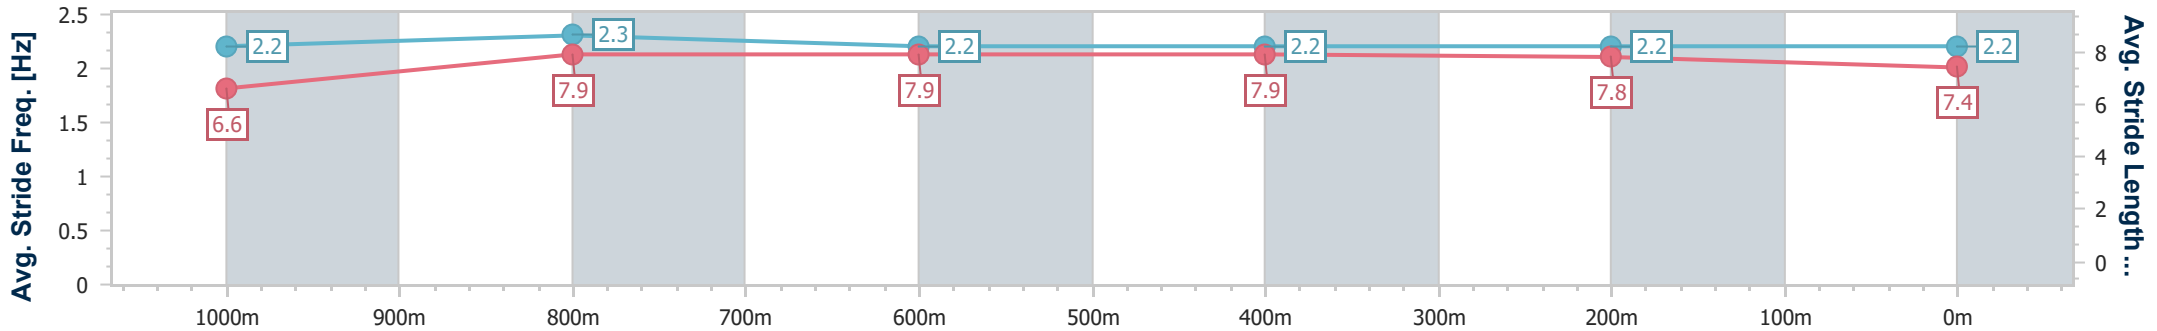

- [] Ranking at each section and finish
- .-.- No data available at this section
- NA No data available

Horse/Jockey Name	Open Minded
Final Rank	12
Fastest Section Time (Section)	0:11.14 (1000m)
Top Speed [km/h] (Section)	66.0 (1000m)
Race State	Finished

Eagle Farm QLD Professional

Race 9: SKY RACING OPEN Handicap - 1200m

21 October 2023 - 16:44

Track Rating: Good 4, Weather: Fine, Rail Position: +3m Entire Course

BRISBANE RACING CLUB

Section	Overall	1000m	800m	600m	400m	200m
Section Times	1:11.94 [12] (0:14.02)	0:57.92 [5] (0:11.14)	0:46.78 [4] (0:11.50)	0:35.28 [4] (0:11.45)	0:23.83 [4] (0:11.40)	0:12.43 [10] (0:12.43)
Average Speed [km/h]	51.4	64.4	62.5	62.1	63.4	57.8
Top Speed [km/h]	64.5	66.0	65.2	63.1	64.4	60.7
Avg. Dist. to Rail [m]	0.6	0.5	1.1	1.8	1.5	1.4
Avg. Stride Freq. [Hz]	2.2	2.3	2.2	2.2	2.2	2.2
Avg. Stride Length [m]	6.6	7.9	7.9	7.9	7.8	7.4

- [] Ranking at each section and finish
- .-.- No data available at this section
- NA No data available