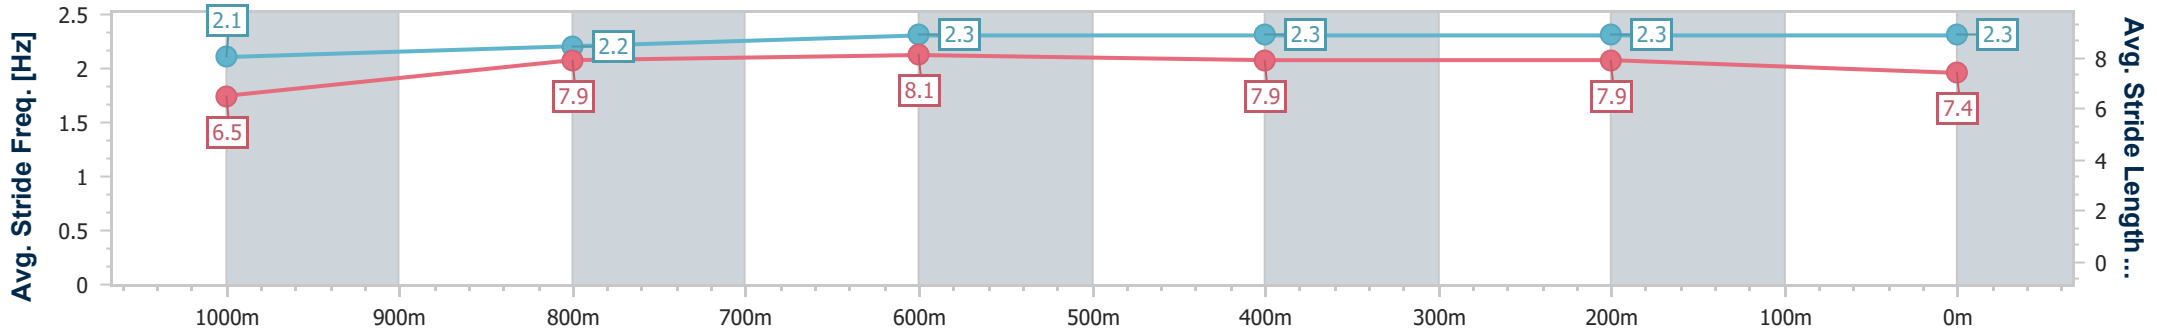

- [] Ranking at each section and finish
- .-.- No data available at this section
- NA No data available

Horse/Jockey Name	Acrobatic
Final Rank	9
Fastest Section Time (Section)	0:11.03 (400m)
Top Speed [km/h] (Section)	66.9 (800m)
Race State	Finished

Eagle Farm QLD Professional

Race 9: SKY RACING OPEN Handicap - 1200m

21 October 2023 - 16:44

Track Rating: Good 4, Weather: Fine, Rail Position: +3m Entire Course

BRISBANE RACING CLUB

Section	Overall	1000m	800m	600m	400m	200m
Section Times	1:11.38 [9] (0:14.77)	0:56.61 [10] (0:11.58)	0:45.03 [12] (0:11.06)	0:33.97 [12] (0:11.18)	0:22.79 [12] (0:11.03)	0:11.76 [12] (0:11.76)
Average Speed [km/h]	49.0	63.2	66.6	65.7	65.4	61.1
Top Speed [km/h]	61.3	66.6	66.9	66.7	66.3	64.0
Avg. Dist. to Rail [m]	7.9	3.6	4.4	4.4	8.0	7.9
Avg. Stride Freq. [Hz]	2.1	2.2	2.3	2.3	2.3	2.3
Avg. Stride Length [m]	6.5	7.9	8.1	7.9	7.9	7.4