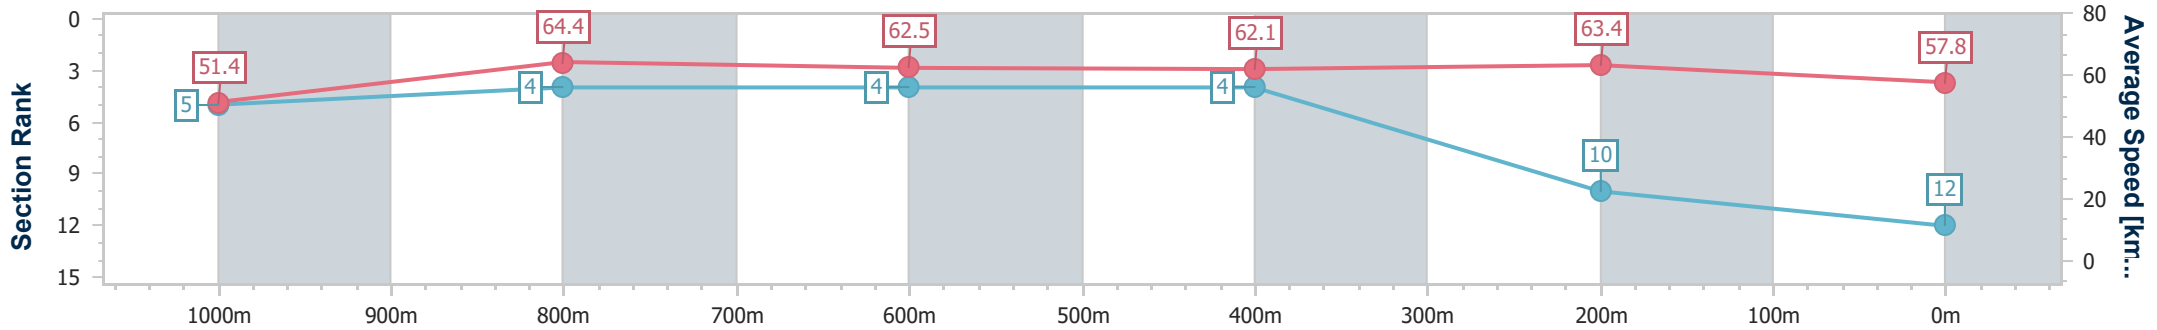

- [] Ranking at each section and finish
- .-.- No data available at this section
- NA No data available

Horse/Jockey Name	Open Minded
Final Rank	12
Fastest Section Time (Section)	0:11.14 (1000m)
Top Speed [km/h] (Section)	66.0 (1000m)
Race State	Finished

Eagle Farm QLD Professional

Race 9: SKY RACING OPEN Handicap - 1200m

21 October 2023 - 16:44

Track Rating: Good 4, Weather: Fine, Rail Position: +3m Entire Course

BRISBANE RACING CLUB

Section	Overall	1000m	800m	600m	400m	200m
Section Times	1:11.94 [12] (0:14.02)	0:57.92 [5] (0:11.14)	0:46.78 [4] (0:11.50)	0:35.28 [4] (0:11.45)	0:23.83 [4] (0:11.40)	0:12.43 [10] (0:12.43)
Average Speed [km/h]	51.4	64.4	62.5	62.1	63.4	57.8
Top Speed [km/h]	64.5	66.0	65.2	63.1	64.4	60.7
Avg. Dist. to Rail [m]	0.6	0.5	1.1	1.8	1.5	1.4
Avg. Stride Freq. [Hz]	2.2	2.3	2.2	2.2	2.2	2.2
Avg. Stride Length [m]	6.6	7.9	7.9	7.9	7.8	7.4

- [] Ranking at each section and finish
- .-.- No data available at this section
- NA No data available