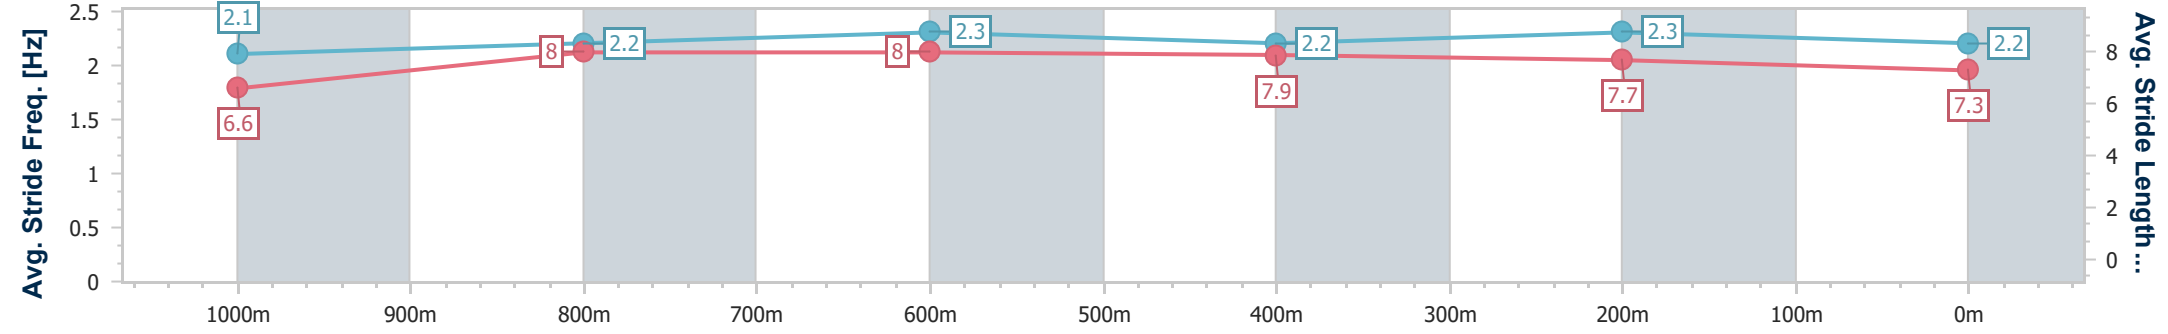

Eagle Farm QLD Professional

Race 9: SKY RACING OPEN Handicap - 1200m

21 October 2023 - 16:44

Track Rating: Good 4, Weather: Fine, Rail Position: +3m Entire Course

BRISBANE RACING CLUB

Section	Overall	1000m	800m	600m	400m	200m
Section Times	1:11.45 [10] (0:14.57)	0:56.88 [9] (0:11.25)	0:45.63 [8] (0:11.19)	0:34.44 [8] (0:11.31)	0:23.13 [8] (0:11.03)	0:12.10 [8] (0:12.10)
Average Speed [km/h]	49.6	64.7	64.5	63.6	65.0	59.7
Top Speed [km/h]	62.7	66.1	66.1	66.1	66.4	63.5
Avg. Dist. to Rail [m]	4.1	1.9	0.6	0.7	2.5	1.9
Avg. Stride Freq. [Hz]	2.1	2.2	2.3	2.2	2.3	2.2
Avg. Stride Length [m]	6.6	8.0	8.0	7.9	7.7	7.3