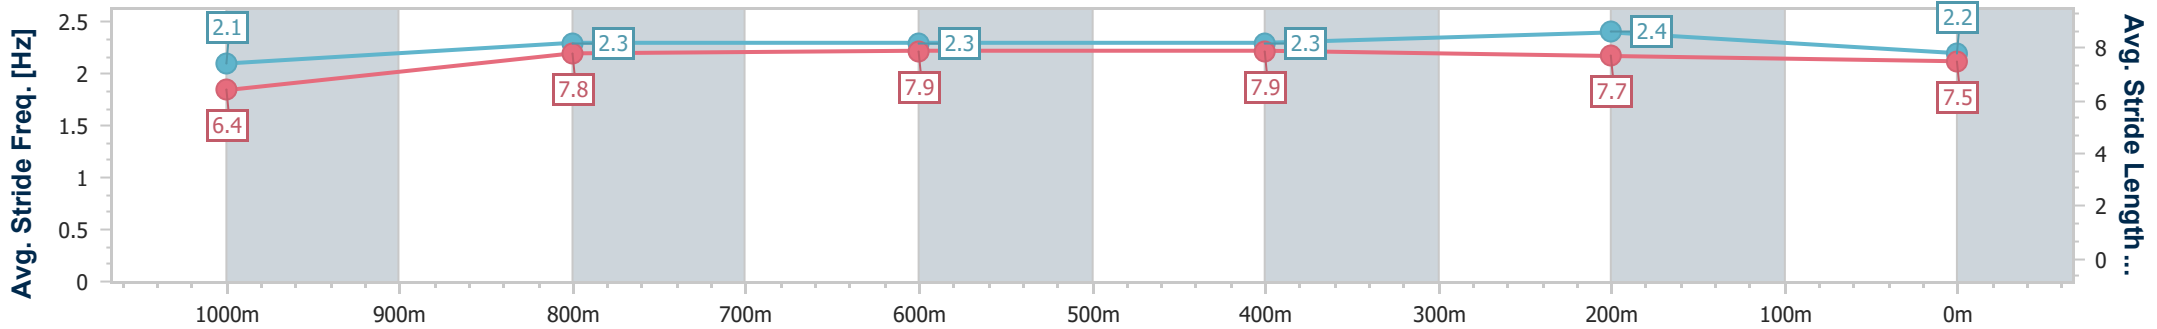

Horse/Jockey Name	Jetty
Final Rank	6
Fastest Section Time (Section)	0:10.93 (400m)
Top Speed [km/h] (Section)	68.3 (600m)
Race State	Finished

Eagle Farm QLD Professional
Race 9: SKY RACING OPEN Handicap - 1200m
21 October 2023 - 16:44
Track Rating: Good 4, Weather: Fine, Rail Position: +3m Entire Course

BRISBANE RACING CLUB

Section	Overall	1000m	800m	600m	400m	200m
Section Times	1:11.17 [6] (0:14.77)	0:56.40 [10] (0:11.31)	0:45.09 [10] (0:11.10)	0:33.99 [10] (0:11.20)	0:22.79 [10] (0:10.93)	0:11.86 [7] (0:11.86)
Average Speed [km/h]	48.8	64.3	65.6	65.2	66.0	60.6
Top Speed [km/h]	61.1	66.9	67.0	68.3	68.3	63.4
Avg. Dist. to Rail [m]	5.4	2.2	2.3	3.2	6.7	5.4
Avg. Stride Freq. [Hz]	2.1	2.3	2.3	2.3	2.4	2.2
Avg. Stride Length [m]	6.4	7.8	7.9	7.9	7.7	7.5

- [ ] Ranking at each section and finish
- -.-.- No data available at this section
- NA No data available