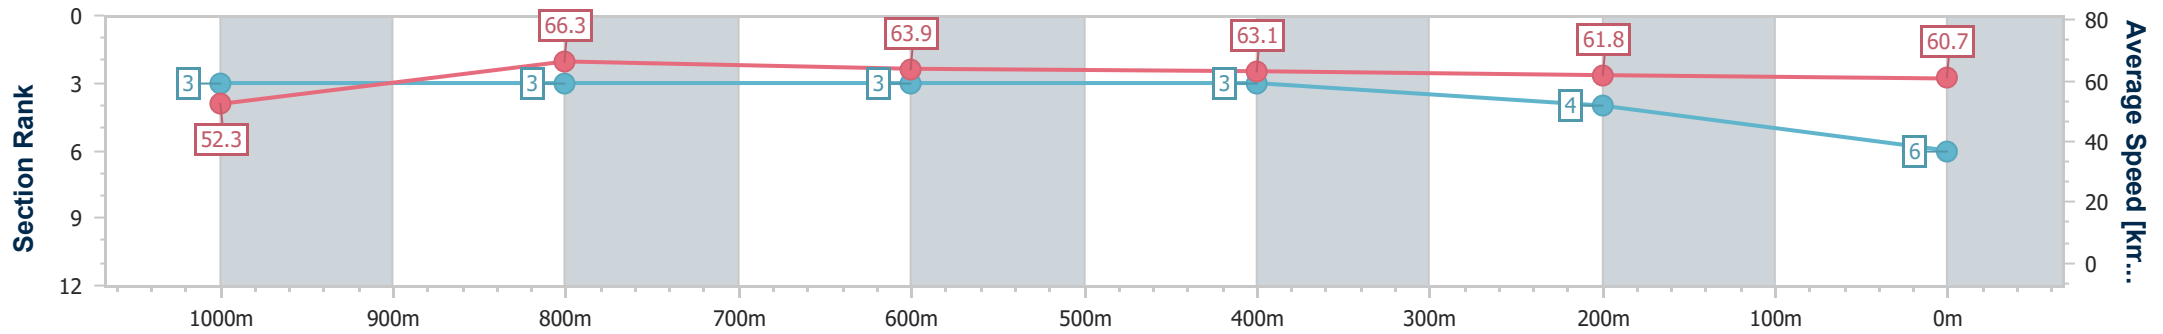

Horse/Jockey Name	Brave Warrior
Final Rank	6
Fastest Section Time (Section)	0:10.85 (1000m)
Top Speed [km/h] (Section)	66.9 (1000m)
Race State	Finished

Ipswich QLD Professional
Race 3: ICARE SUPPORT SERVICES BENCHMARK 68
Handicap - 1200m

03 November 2023 - 14:14

Track Rating: Good 4, Weather: Fine, Rail Position: True

Section	Overall	1000m	800m	600m	400m	200m
Section Times	1:10.57 [6] (0:13.78)	0:56.79 [3] (0:10.85)	0:45.94 [3] (0:11.18)	0:34.76 [3] (0:11.36)	0:23.40 [3] (0:11.54)	0:11.86 [4] (0:11.86)
Average Speed [km/h]	52.3	66.3	63.9	63.1	61.8	60.7
Top Speed [km/h]	66.5	66.9	65.2	63.6	63.1	62.2
Avg. Dist. to Rail [m]	5.2	0.6	1.1	1.7	2.0	1.0
Avg. Stride Freq. [Hz]	2.3	2.4	2.3	2.3	2.3	2.3
Avg. Stride Length [m]	6.3	7.7	7.8	7.7	7.4	7.4

- [ ] Ranking at each section and finish
- -.-.- No data available at this section
- NA No data available