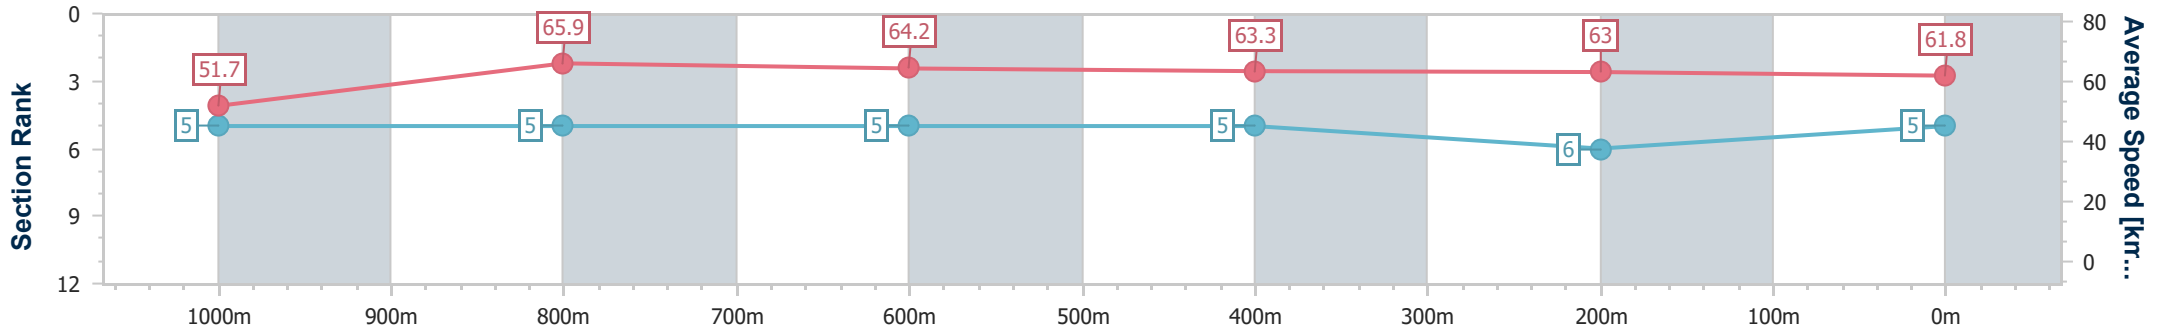

Horse/Jockey Name	Hearsay
Final Rank	5
Fastest Section Time (Section)	0:10.88 (1000m)
Top Speed [km/h] (Section)	67.5 (1000m)
Race State	Finished

Ipswich QLD Professional
Race 3: ICARE SUPPORT SERVICES BENCHMARK 68
Handicap - 1200m

03 November 2023 - 14:14

Track Rating: Good 4, Weather: Fine, Rail Position: True

Section	Overall	1000m	800m	600m	400m	200m
Section Times	1:10.48 [5] (0:13.98)	0:56.50 [5] (0:10.88)	0:45.62 [5] (0:11.21)	0:34.41 [5] (0:11.35)	0:23.06 [5] (0:11.41)	0:11.65 [6] (0:11.65)
Average Speed [km/h]	51.7	65.9	64.2	63.3	63.0	61.8
Top Speed [km/h]	67.5	67.5	65.2	64.3	64.2	63.3
Avg. Dist. to Rail [m]	1.5	0.8	0.7	0.5	0.6	0.3
Avg. Stride Freq. [Hz]	2.3	2.5	2.4	2.4	2.4	2.4
Avg. Stride Length [m]	6.3	7.5	7.5	7.3	7.2	7.2

- [ ] Ranking at each section and finish
- -.-.- No data available at this section
- NA No data available