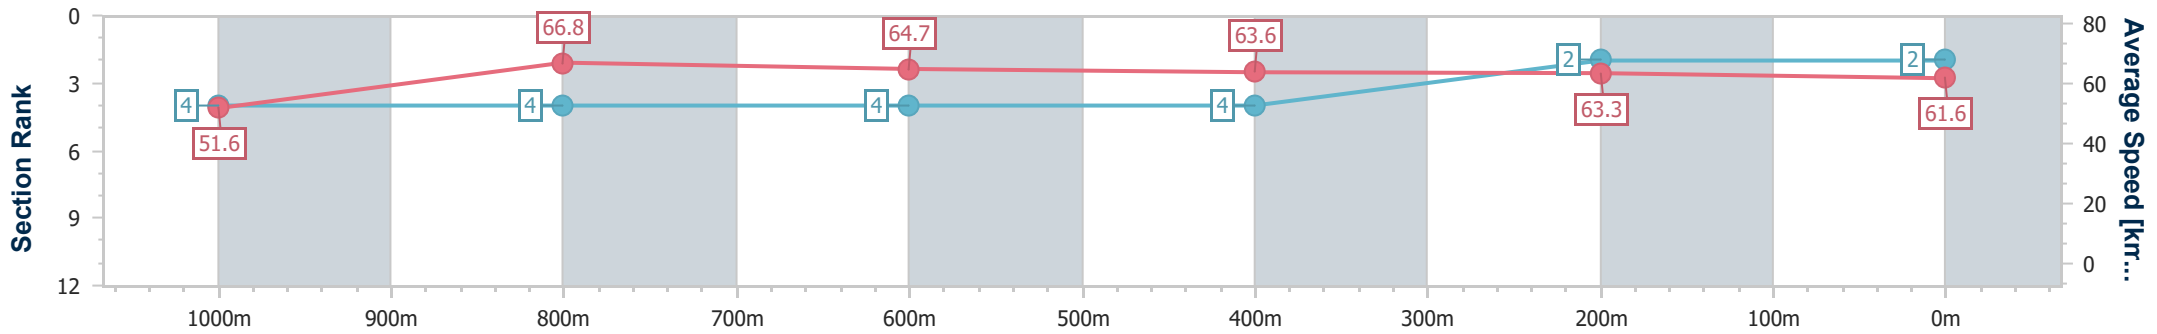

Horse/Jockey Name	Kudu
Final Rank	2
Fastest Section Time (Section)	0:10.77 (1000m)
Top Speed [km/h] (Section)	67.5 (1000m)
Race State	Finished

Ipswich QLD Professional
Race 3: ICARE SUPPORT SERVICES BENCHMARK 68
Handicap - 1200m

03 November 2023 - 14:14

Track Rating: Good 4, Weather: Fine, Rail Position: True

Section	Overall	1000m	800m	600m	400m	200m
Section Times	1:10.24 [2] (0:13.98)	0:56.26 [4] (0:10.77)	0:45.49 [4] (0:11.12)	0:34.37 [4] (0:11.31)	0:23.06 [4] (0:11.36)	0:11.70 [2] (0:11.70)
Average Speed [km/h]	51.6	66.8	64.7	63.6	63.3	61.6
Top Speed [km/h]	66.3	67.5	65.8	63.8	63.9	63.5
Avg. Dist. to Rail [m]	3.5	0.9	0.3	0.6	0.4	1.0
Avg. Stride Freq. [Hz]	2.3	2.4	2.3	2.3	2.4	2.3
Avg. Stride Length [m]	6.2	7.7	7.7	7.6	7.4	7.3

- [ ] Ranking at each section and finish
- -.-.- No data available at this section
- NA No data available