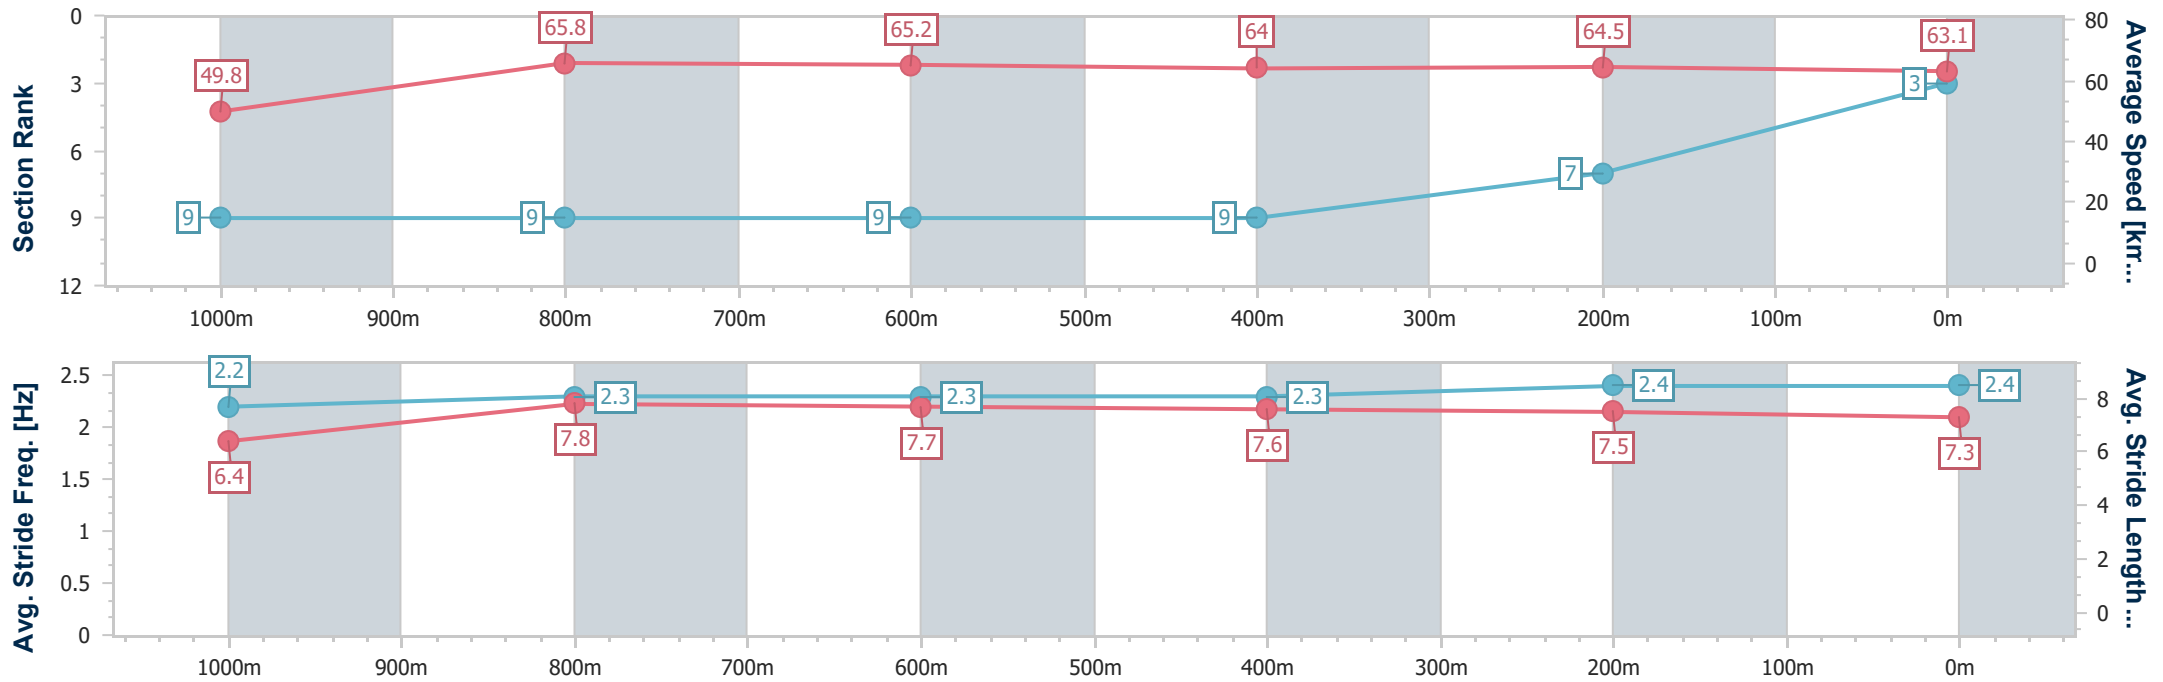

Horse/Jockey Name	Maya Bay
Final Rank	3
Fastest Section Time (Section)	0:10.97 (1000m)
Top Speed [km/h] (Section)	67.1 (800m)
Race State	Finished

Ipswich QLD Professional
Race 3: ICARE SUPPORT SERVICES BENCHMARK 68
Handicap - 1200m

03 November 2023 - 14:14

Track Rating: Good 4, Weather: Fine, Rail Position: True

Section	Overall	1000m	800m	600m	400m	200m
Section Times	1:10.25 [3] (0:14.52)	0:55.73 [9] (0:10.97)	0:44.76 [9] (0:10.97)	0:33.79 [9] (0:11.22)	0:22.57 [9] (0:11.16)	0:11.41 [7] (0:11.41)
Average Speed [km/h]	49.8	65.8	65.2	64.0	64.5	63.1
Top Speed [km/h]	65.8	66.7	67.1	64.8	65.1	65.0
Avg. Dist. to Rail [m]	8.6	1.1	0.4	0.7	0.9	4.0
Avg. Stride Freq. [Hz]	2.2	2.3	2.3	2.3	2.4	2.4
Avg. Stride Length [m]	6.4	7.8	7.7	7.6	7.5	7.3

- [ ] Ranking at each section and finish
- -.-.- No data available at this section
- NA No data available