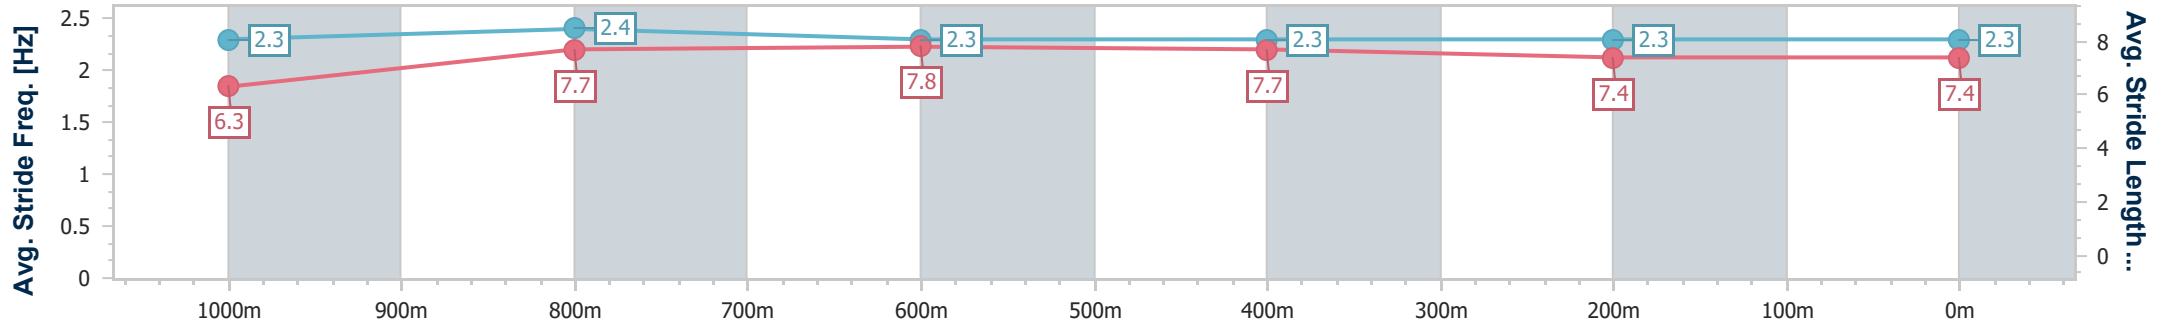

Horse/Jockey Name	Brave Warrior
Final Rank	6
Fastest Section Time (Section)	0:10.85 (1000m)
Top Speed [km/h] (Section)	66.9 (1000m)
Race State	Finished

Ipswich QLD Professional
Race 3: ICARE SUPPORT SERVICES BENCHMARK 68
Handicap - 1200m

03 November 2023 - 14:14

Track Rating: Good 4, Weather: Fine, Rail Position: True

Section	Overall	1000m	800m	600m	400m	200m
Section Times	1:10.57 [6] (0:13.78)	0:56.79 [3] (0:10.85)	0:45.94 [3] (0:11.18)	0:34.76 [3] (0:11.36)	0:23.40 [3] (0:11.54)	0:11.86 [4] (0:11.86)
Average Speed [km/h]	52.3	66.3	63.9	63.1	61.8	60.7
Top Speed [km/h]	66.5	66.9	65.2	63.6	63.1	62.2
Avg. Dist. to Rail [m]	5.2	0.6	1.1	1.7	2.0	1.0
Avg. Stride Freq. [Hz]	2.3	2.4	2.3	2.3	2.3	2.3
Avg. Stride Length [m]	6.3	7.7	7.8	7.7	7.4	7.4

- [ ] Ranking at each section and finish
- -.-.- No data available at this section
- NA No data available