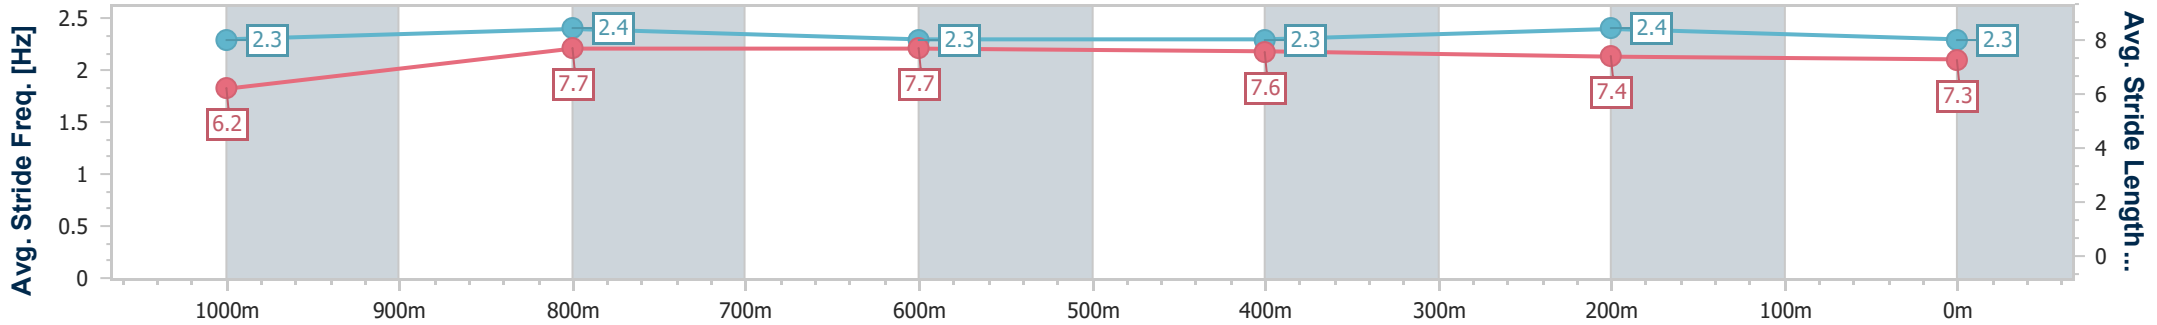

Horse/Jockey Name	Kudu
Final Rank	2
Fastest Section Time (Section)	0:10.77 (1000m)
Top Speed [km/h] (Section)	67.5 (1000m)
Race State	Finished

Ipswich QLD Professional
Race 3: ICARE SUPPORT SERVICES BENCHMARK 68
Handicap - 1200m

03 November 2023 - 14:14

Track Rating: Good 4, Weather: Fine, Rail Position: True

Section	Overall	1000m	800m	600m	400m	200m
Section Times	1:10.24 [2] (0:13.98)	0:56.26 [4] (0:10.77)	0:45.49 [4] (0:11.12)	0:34.37 [4] (0:11.31)	0:23.06 [4] (0:11.36)	0:11.70 [2] (0:11.70)
Average Speed [km/h]	51.6	66.8	64.7	63.6	63.3	61.6
Top Speed [km/h]	66.3	67.5	65.8	63.8	63.9	63.5
Avg. Dist. to Rail [m]	3.5	0.9	0.3	0.6	0.4	1.0
Avg. Stride Freq. [Hz]	2.3	2.4	2.3	2.3	2.4	2.3
Avg. Stride Length [m]	6.2	7.7	7.7	7.6	7.4	7.3

- [ ] Ranking at each section and finish
- -.-.- No data available at this section
- NA No data available