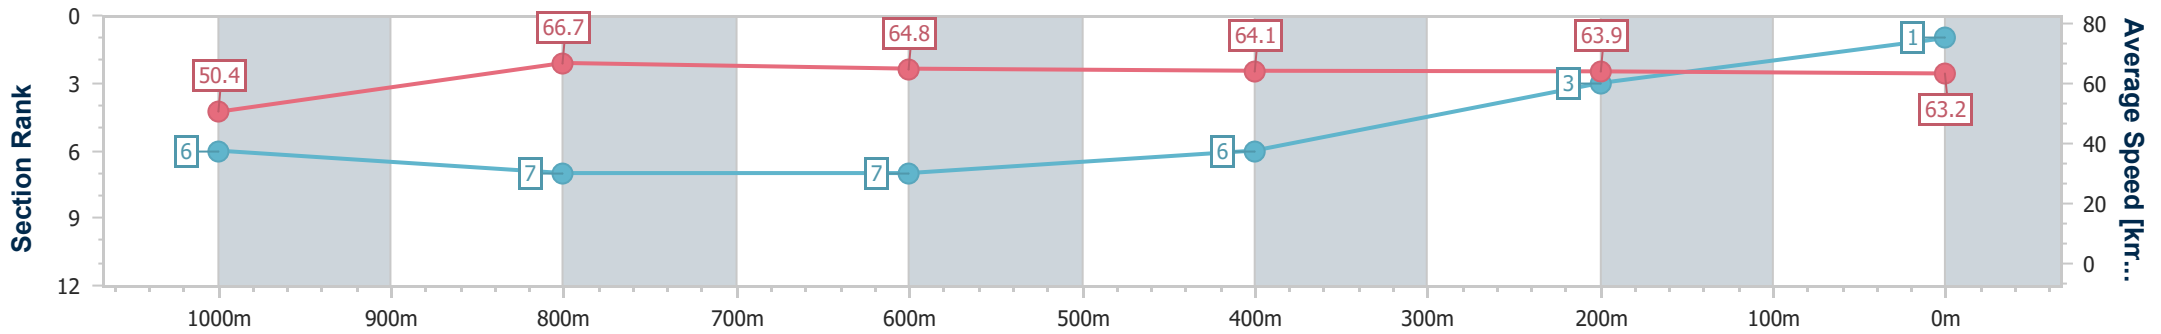

03 November 2023 - 14:14

Track Rating: Good 4, Weather: Fine, Rail Position: True

Section	Overall	1000m	800m	600m	400m	200m
Section Times	1:10.05 [1] (0:14.34)	0:55.71 [6] (0:10.81)	0:44.90 [7] (0:11.07)	0:33.83 [7] (0:11.21)	0:22.62 [6] (0:11.22)	0:11.40 [3] (0:11.40)
Average Speed [km/h]	50.4	66.7	64.8	64.1	63.9	63.2
Top Speed [km/h]	67.0	67.8	66.9	64.7	65.3	64.9
Avg. Dist. to Rail [m]	7.1	1.8	0.3	1.1	0.9	1.5
Avg. Stride Freq. [Hz]	2.3	2.4	2.3	2.3	2.4	2.3
Avg. Stride Length [m]	6.1	7.8	7.8	7.7	7.6	7.5