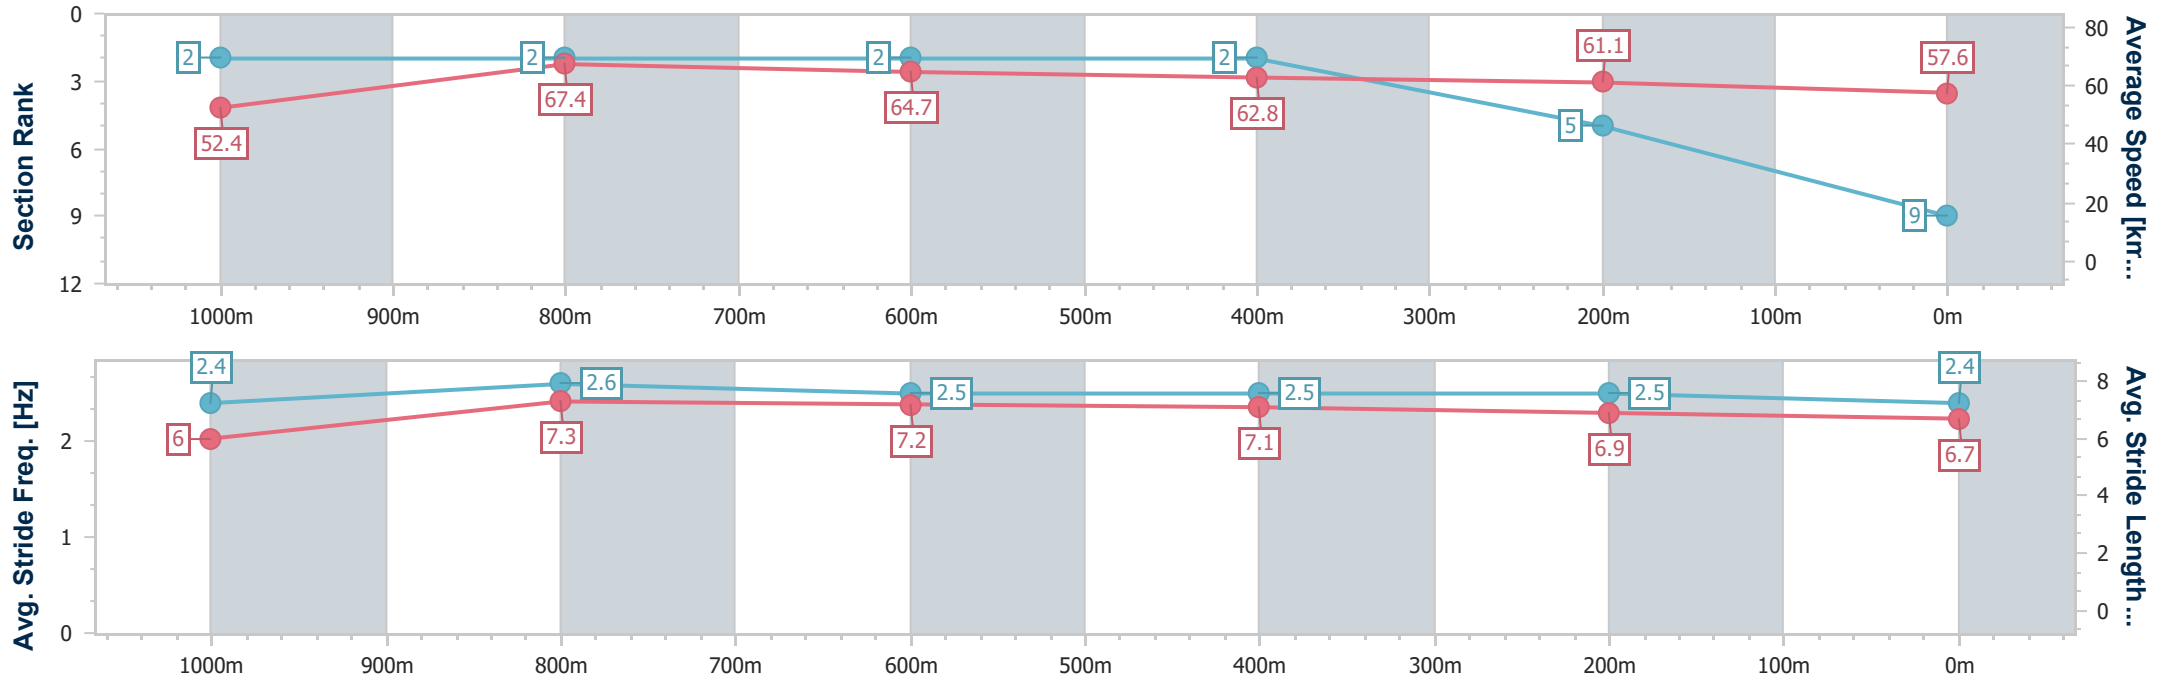

Ipswich QLD Professional
 Race 3: ICARE SUPPORT SERVICES BENCHMARK 68
 Handicap - 1200m

03 November 2023 - 14:14

Track Rating: Good 4, Weather: Fine, Rail Position: True

Section	Overall	1000m	800m	600m	400m	200m
Section Times	1:10.65 [8] (0:14.39)	0:56.26 [8] (0:10.95)	0:45.31 [8] (0:11.04)	0:34.27 [8] (0:11.23)	0:23.04 [8] (0:11.25)	0:11.79 [8] (0:11.79)
Average Speed [km/h]	50.1	65.8	65.3	64.1	64.2	61.1
Top Speed [km/h]	65.9	66.6	66.6	64.4	65.3	64.1
Avg. Dist. to Rail [m]	7.7	1.4	0.4	0.4	1.7	5.5
Avg. Stride Freq. [Hz]	2.3	2.4	2.4	2.4	2.5	2.4
Avg. Stride Length [m]	6.0	7.5	7.5	7.4	7.2	7.1

- [] Ranking at each section and finish
- .-.- No data available at this section
- NA No data available

Horse/Jockey Name	Spill The Tears
Final Rank	9
Fastest Section Time (Section)	0:10.72 (1000m)
Top Speed [km/h] (Section)	70.0 (1000m)
Race State	Finished

Ipswich QLD Professional
 Race 3: ICARE SUPPORT SERVICES BENCHMARK 68
 Handicap - 1200m

03 November 2023 - 14:14

Track Rating: Good 4, Weather: Fine, Rail Position: True

Section	Overall	1000m	800m	600m	400m	200m
Section Times	1:11.26 [9] (0:13.71)	0:57.55 [2] (0:10.72)	0:46.83 [2] (0:11.13)	0:35.70 [2] (0:11.44)	0:24.26 [2] (0:11.75)	0:12.51 [5] (0:12.51)
Average Speed [km/h]	52.4	67.4	64.7	62.8	61.1	57.6
Top Speed [km/h]	67.1	70.0	65.8	63.5	62.3	60.5
Avg. Dist. to Rail [m]	7.6	1.8	0.2	0.4	0.4	0.1
Avg. Stride Freq. [Hz]	2.4	2.6	2.5	2.5	2.5	2.4
Avg. Stride Length [m]	6.0	7.3	7.2	7.1	6.9	6.7

- [] Ranking at each section and finish
- .-.- No data available at this section
- NA No data available