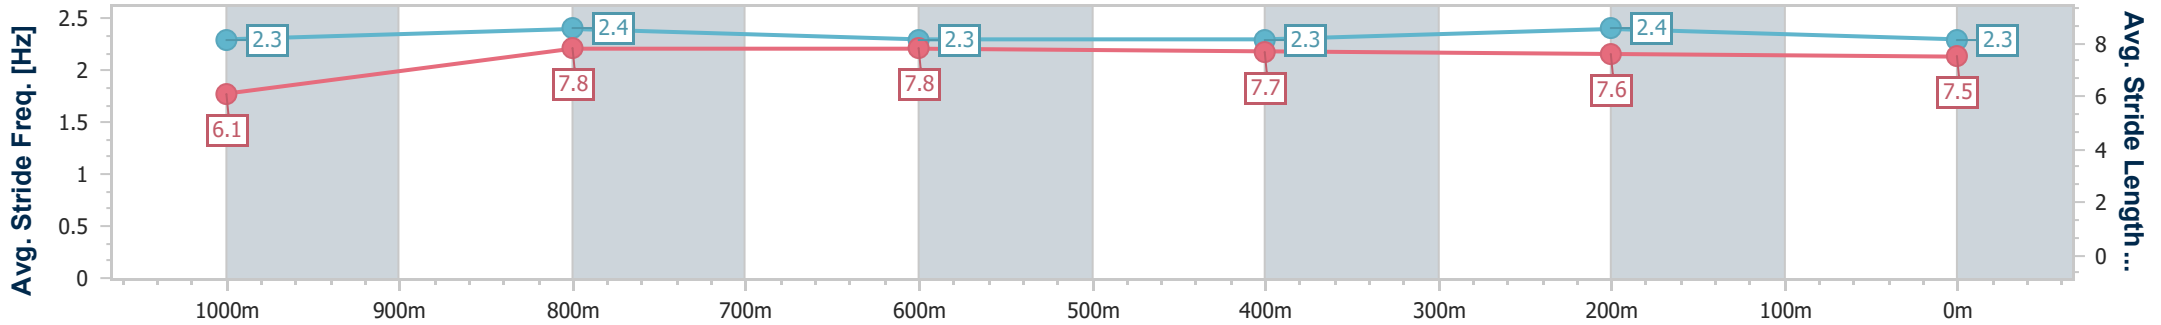

03 November 2023 - 14:14

Track Rating: Good 4, Weather: Fine, Rail Position: True

Section	Overall	1000m	800m	600m	400m	200m
Section Times	1:10.05 [1] (0:14.34)	0:55.71 [6] (0:10.81)	0:44.90 [7] (0:11.07)	0:33.83 [7] (0:11.21)	0:22.62 [6] (0:11.22)	0:11.40 [3] (0:11.40)
Average Speed [km/h]	50.4	66.7	64.8	64.1	63.9	63.2
Top Speed [km/h]	67.0	67.8	66.9	64.7	65.3	64.9
Avg. Dist. to Rail [m]	7.1	1.8	0.3	1.1	0.9	1.5
Avg. Stride Freq. [Hz]	2.3	2.4	2.3	2.3	2.4	2.3
Avg. Stride Length [m]	6.1	7.8	7.8	7.7	7.6	7.5