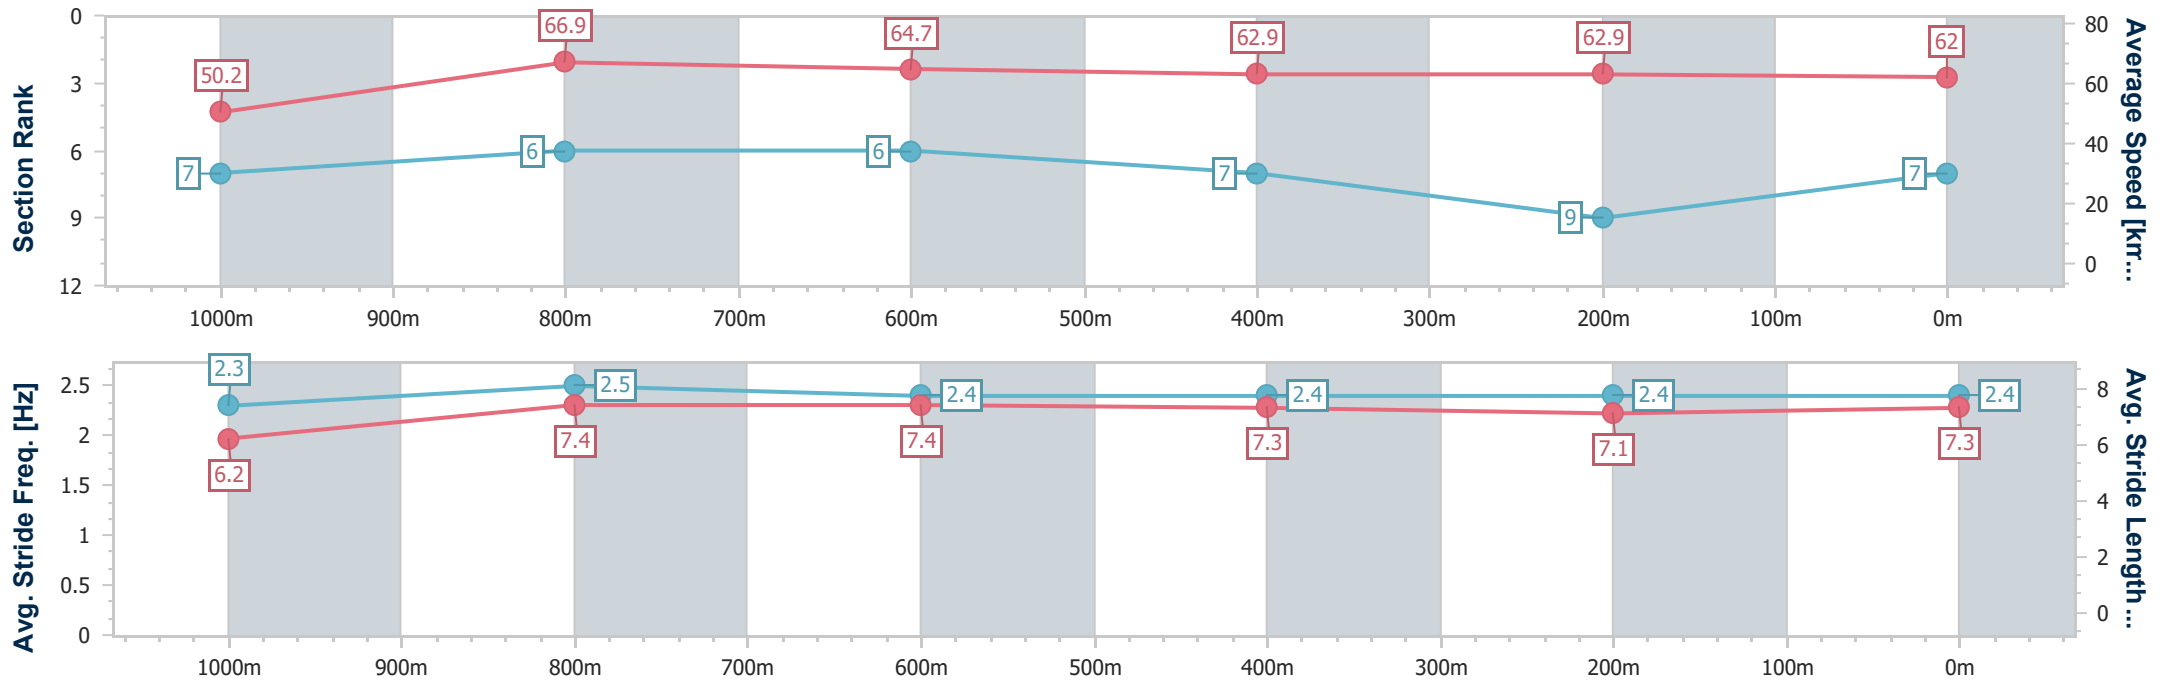

- [] Ranking at each section and finish
- .-.- No data available at this section
- NA No data available

Horse/Jockey Name	Jubai Pride
Final Rank	7
Fastest Section Time (Section)	0:10.76 (1000m)
Top Speed [km/h] (Section)	67.4 (1000m)
Race State	Finished

Ipswich QLD Professional
 Race 3: ICARE SUPPORT SERVICES BENCHMARK 68
 Handicap - 1200m

03 November 2023 - 14:14

Track Rating: Good 4, Weather: Fine, Rail Position: True

Section	Overall	1000m	800m	600m	400m	200m
Section Times	1:10.63 [7] (0:14.34)	0:56.29 [7] (0:10.76)	0:45.53 [6] (0:11.07)	0:34.46 [6] (0:11.42)	0:23.04 [7] (0:11.41)	0:11.63 [9] (0:11.63)
Average Speed [km/h]	50.2	66.9	64.7	62.9	62.9	62.0
Top Speed [km/h]	66.6	67.4	66.2	64.0	63.7	63.8
Avg. Dist. to Rail [m]	2.6	0.8	0.8	0.6	0.8	3.3
Avg. Stride Freq. [Hz]	2.3	2.5	2.4	2.4	2.4	2.4
Avg. Stride Length [m]	6.2	7.4	7.4	7.3	7.1	7.3