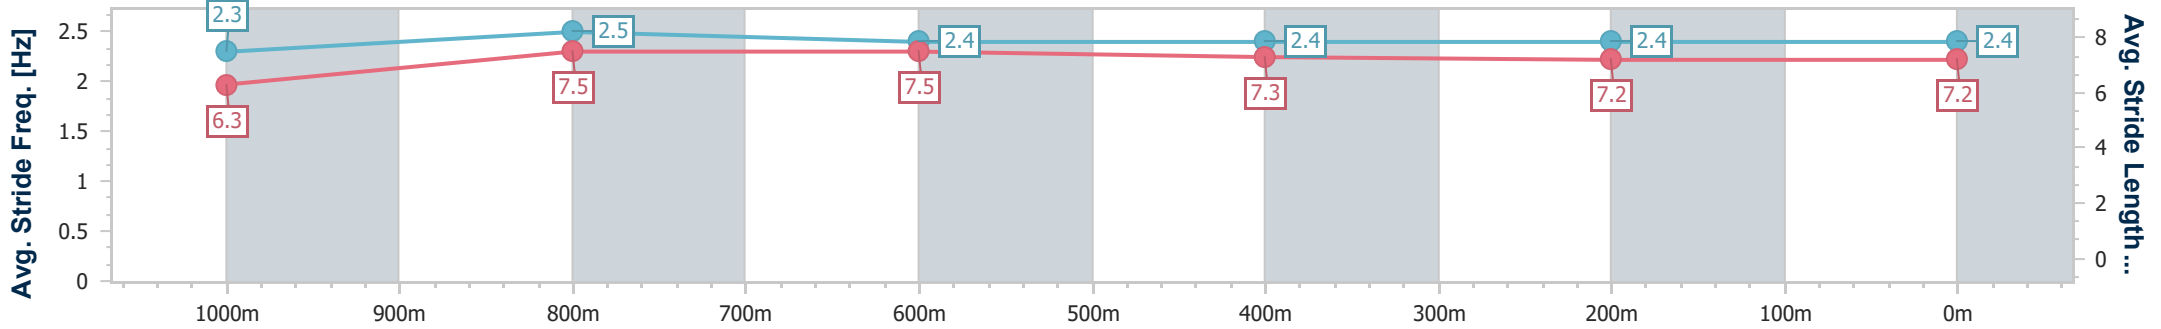

Horse/Jockey Name	Hearsay
Final Rank	5
Fastest Section Time (Section)	0:10.88 (1000m)
Top Speed [km/h] (Section)	67.5 (1000m)
Race State	Finished

Ipswich QLD Professional
Race 3: ICARE SUPPORT SERVICES BENCHMARK 68
Handicap - 1200m

03 November 2023 - 14:14

Track Rating: Good 4, Weather: Fine, Rail Position: True

Section	Overall	1000m	800m	600m	400m	200m
Section Times	1:10.48 [5] (0:13.98)	0:56.50 [5] (0:10.88)	0:45.62 [5] (0:11.21)	0:34.41 [5] (0:11.35)	0:23.06 [5] (0:11.41)	0:11.65 [6] (0:11.65)
Average Speed [km/h]	51.7	65.9	64.2	63.3	63.0	61.8
Top Speed [km/h]	67.5	67.5	65.2	64.3	64.2	63.3
Avg. Dist. to Rail [m]	1.5	0.8	0.7	0.5	0.6	0.3
Avg. Stride Freq. [Hz]	2.3	2.5	2.4	2.4	2.4	2.4
Avg. Stride Length [m]	6.3	7.5	7.5	7.3	7.2	7.2

- [ ] Ranking at each section and finish
- -.-.- No data available at this section
- NA No data available