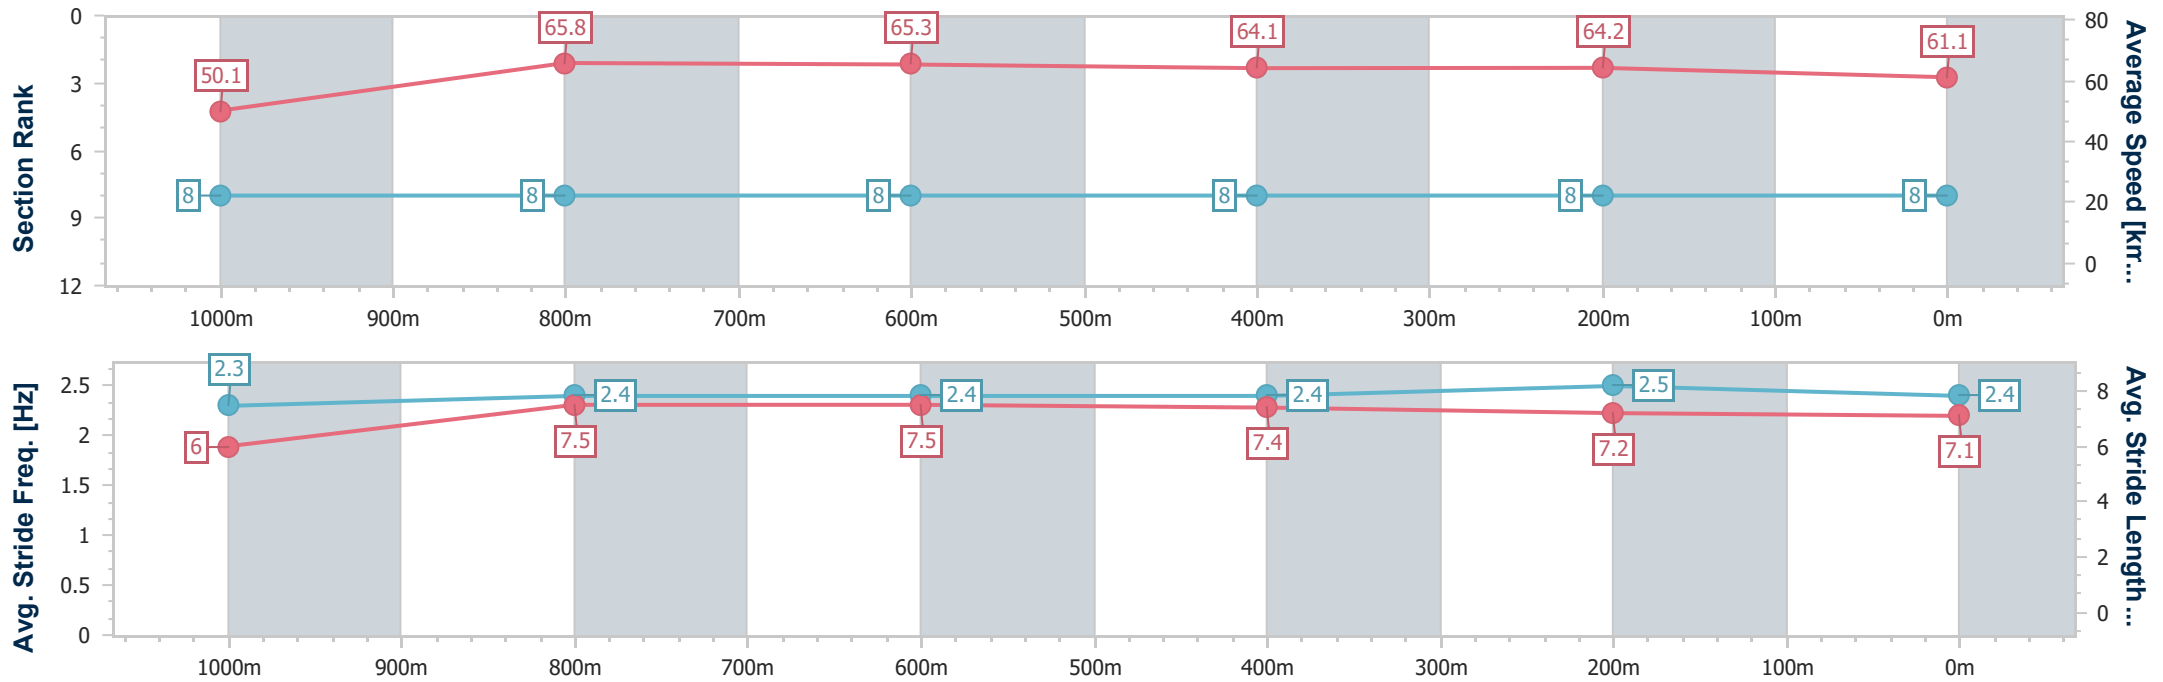

Ipswich QLD Professional
 Race 3: ICARE SUPPORT SERVICES BENCHMARK 68
 Handicap - 1200m

03 November 2023 - 14:14

Track Rating: Good 4, Weather: Fine, Rail Position: True

Section	Overall	1000m	800m	600m	400m	200m
Section Times	1:10.63 [7] (0:14.34)	0:56.29 [7] (0:10.76)	0:45.53 [6] (0:11.07)	0:34.46 [6] (0:11.42)	0:23.04 [7] (0:11.41)	0:11.63 [9] (0:11.63)
Average Speed [km/h]	50.2	66.9	64.7	62.9	62.9	62.0
Top Speed [km/h]	66.6	67.4	66.2	64.0	63.7	63.8
Avg. Dist. to Rail [m]	2.6	0.8	0.8	0.6	0.8	3.3
Avg. Stride Freq. [Hz]	2.3	2.5	2.4	2.4	2.4	2.4
Avg. Stride Length [m]	6.2	7.4	7.4	7.3	7.1	7.3

- [] Ranking at each section and finish
- .-.- No data available at this section
- NA No data available

Horse/Jockey Name	Stick To Your Guns
Final Rank	8
Fastest Section Time (Section)	0:10.95 (1000m)
Top Speed [km/h] (Section)	66.6 (800m)
Race State	Finished

Ipswich QLD Professional
 Race 3: ICARE SUPPORT SERVICES BENCHMARK 68
 Handicap - 1200m

03 November 2023 - 14:14

Track Rating: Good 4, Weather: Fine, Rail Position: True

Section	Overall	1000m	800m	600m	400m	200m
Section Times	1:10.65 [8] (0:14.39)	0:56.26 [8] (0:10.95)	0:45.31 [8] (0:11.04)	0:34.27 [8] (0:11.23)	0:23.04 [8] (0:11.25)	0:11.79 [8] (0:11.79)
Average Speed [km/h]	50.1	65.8	65.3	64.1	64.2	61.1
Top Speed [km/h]	65.9	66.6	66.6	64.4	65.3	64.1
Avg. Dist. to Rail [m]	7.7	1.4	0.4	0.4	1.7	5.5
Avg. Stride Freq. [Hz]	2.3	2.4	2.4	2.4	2.5	2.4
Avg. Stride Length [m]	6.0	7.5	7.5	7.4	7.2	7.1