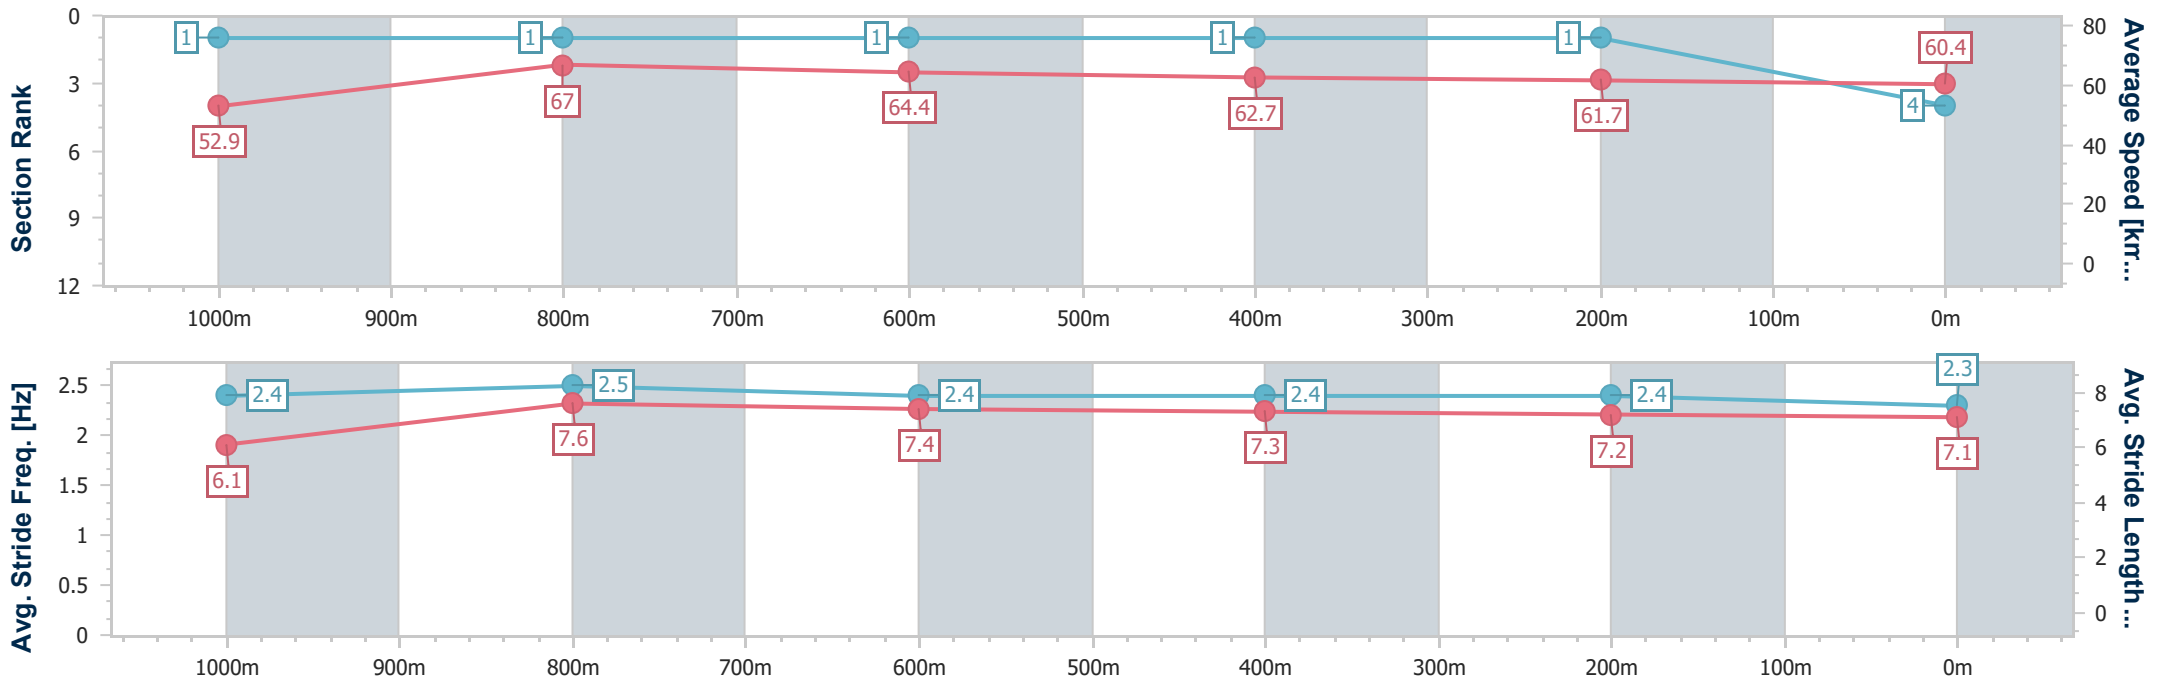

Horse/Jockey Name	Sensational Reward
Final Rank	4
Fastest Section Time (Section)	0:10.76 (1000m)
Top Speed [km/h] (Section)	69.1 (1000m)
Race State	Finished

Ipswich QLD Professional
Race 3: ICARE SUPPORT SERVICES BENCHMARK 68
Handicap - 1200m

03 November 2023 - 14:14

Track Rating: Good 4, Weather: Fine, Rail Position: True

Section	Overall	1000m	800m	600m	400m	200m
Section Times	1:10.44 [4] (0:13.59)	0:56.85 [1] (0:10.76)	0:46.09 [1] (0:11.13)	0:34.96 [1] (0:11.40)	0:23.56 [1] (0:11.60)	0:11.96 [1] (0:11.96)
Average Speed [km/h]	52.9	67.0	64.4	62.7	61.7	60.4
Top Speed [km/h]	68.8	69.1	65.7	63.7	62.8	61.5
Avg. Dist. to Rail [m]	4.2	0.9	1.0	1.3	2.0	1.9
Avg. Stride Freq. [Hz]	2.4	2.5	2.4	2.4	2.4	2.3
Avg. Stride Length [m]	6.1	7.6	7.4	7.3	7.2	7.1

- [ ] Ranking at each section and finish
- -.-.- No data available at this section
- NA No data available