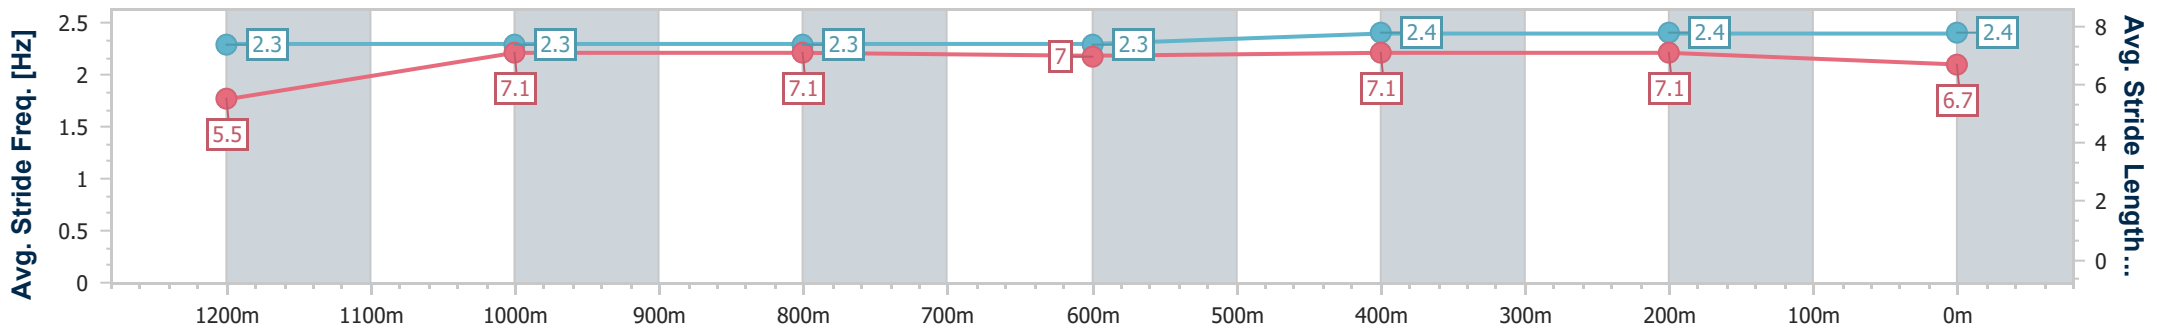

- [ ] Ranking at each section and finish
- .-.- No data available at this section
- NA No data available

Horse/Jockey Name	Aqua Rosa
Final Rank	9
Fastest Section Time (Section)	0:11.55 (400m)
Top Speed [km/h] (Section)	63.5 (400m)
Race State	Finished

**Doomben QLD Professional**  
**Race 4: SKY RACING Fillies and Mares Maiden Handicap - 1350m**

22 November 2023 - 15:38

Track Rating: Heavy 8, Weather: Overcast, Rail Position: +10m  
 Entire Course

BRISBANE  
 RACING CLUB

Section	Overall	1200m	1000m	800m	600m	400m	200m							
Section Times	1:24.87 [9] (0:11.90)	1:12.97 [7] (0:12.26)	1:00.71 [8] (0:12.48)	0:48.23 [8] (0:12.32)	0:35.91 [8] (0:11.90)	0:24.01 [8] (0:11.55)	0:12.46 [9] (0:12.46)							
Average Speed [km/h]	45.4	58.7	58.1	59.1	61.1	62.7	57.8							
Top Speed [km/h]	59.8	60.6	62.4	61.1	62.5	63.5	61.8							
Avg. Dist. to Rail [m]	2.9	1.4	1.8	2.3	1.9	2.8	4.3							
Avg. Stride Freq. [Hz]	2.3	2.3	2.3	2.3	2.4	2.4	2.4							
Avg. Stride Length [m]	5.5	7.1	7.1	7.0	7.1	7.1	6.7							