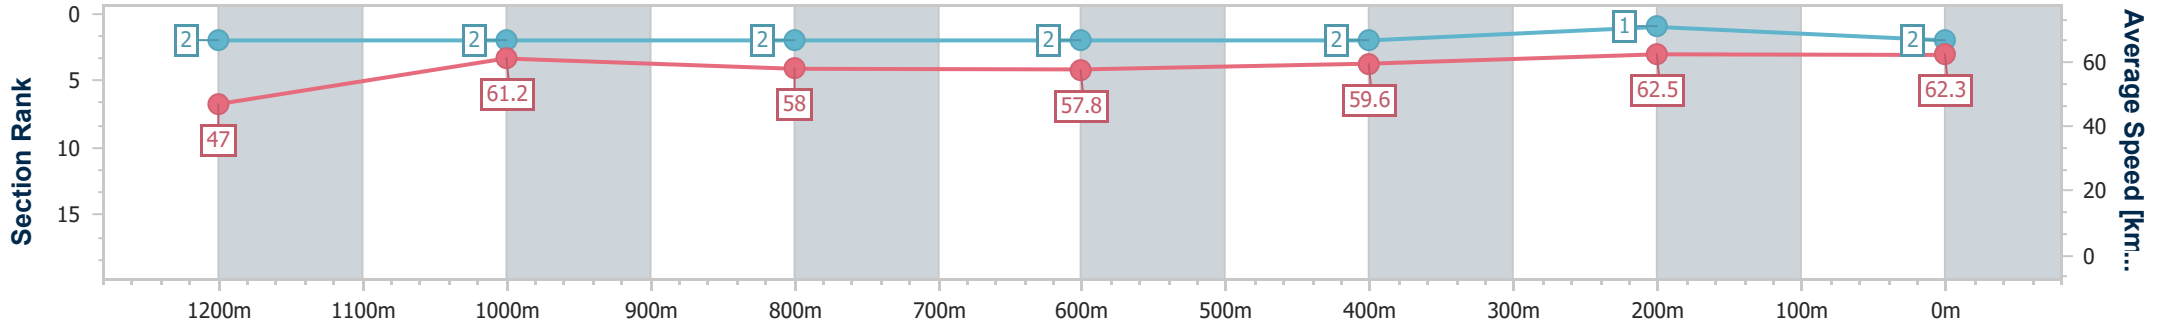

Section	Overall	1200m	1000m	800m	600m	400m	200m
Section Times	1:23.39 [2] (0:11.53)	1:11.86 [2] (0:11.75)	1:00.11 [2] (0:12.47)	0:47.64 [2] (0:12.53)	0:35.11 [2] (0:12.03)	0:23.08 [2] (0:11.53)	0:11.55 [1] (0:11.55)
Average Speed [km/h]	47.0	61.2	58.0	57.8	59.6	62.5	62.3
Top Speed [km/h]	61.5	61.8	61.0	59.4	60.2	64.2	64.1
Avg. Dist. to Rail [m]	5.1	2.2	1.7	0.8	0.5	0.6	1.3
Avg. Stride Freq. [Hz]	2.3	2.2	2.2	2.1	2.2	2.1	2.3
Avg. Stride Length [m]	5.7	7.6	7.5	7.5	7.7	8.3	7.7