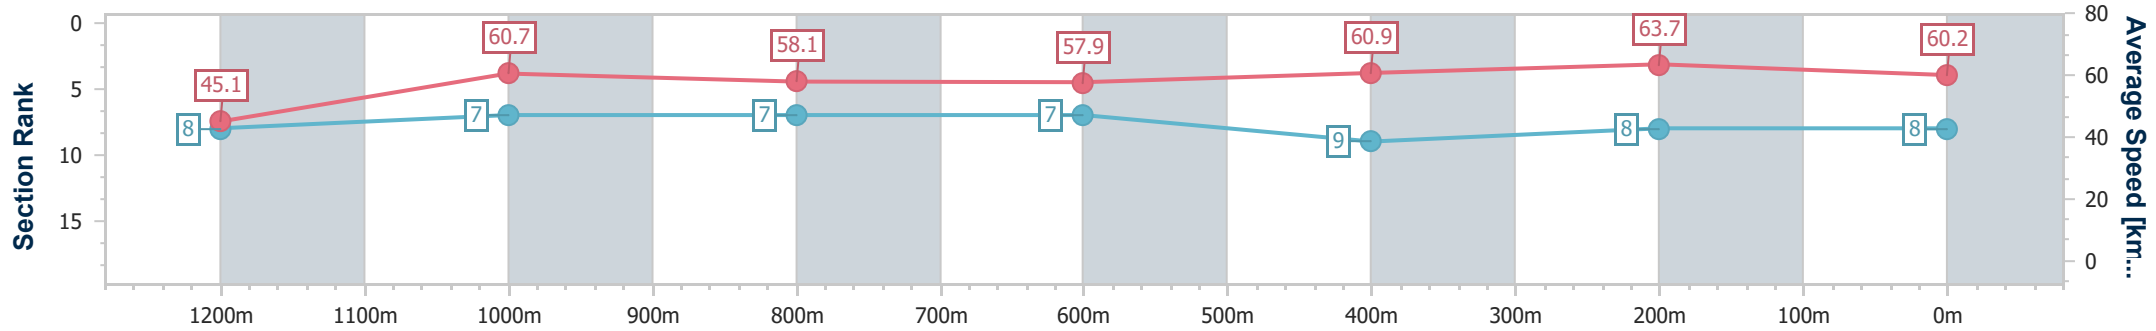

Section	Overall	1200m	1000m	800m	600m	400m	200m						
Section Times	1:24.21 [8] (0:12.04)	1:12.17 [8] (0:11.83)	1:00.34 [7] (0:12.44)	0:47.90 [7] (0:12.60)	0:35.30 [7] (0:11.97)	0:23.33 [9] (0:11.37)	0:11.96 [8] (0:11.96)						
Average Speed [km/h]	45.1	60.7	58.1	57.9	60.9	63.7	60.2						
Top Speed [km/h]	61.0	62.8	63.4	59.4	62.8	65.8	62.9						
Avg. Dist. to Rail [m]	3.9	0.2	0.5	3.1	2.3	2.5	3.2						
Avg. Stride Freq. [Hz]	2.2	2.3	2.3	2.3	2.3	2.4	2.3						
Avg. Stride Length [m]	5.6	7.2	7.1	7.0	7.3	7.5	7.2						