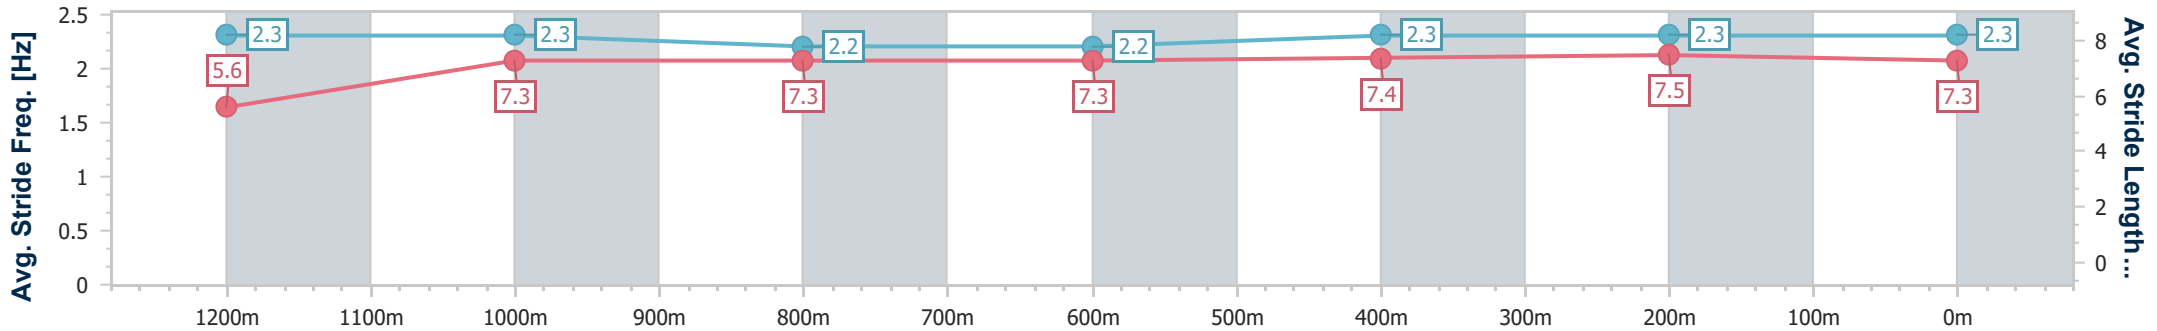

**Doomben QLD Professional**  
**Race 4: SKY RACING Fillies and Mares Maiden Handicap - 1350m**

22 November 2023 - 15:38

Track Rating: Heavy 8, Weather: Overcast, Rail Position: +10m  
 Entire Course

BRISBANE  
 RACING CLUB

Section	Overall	1200m	1000m	800m	600m	400m	200m
Section Times	1:23.76 [4] (0:11.66)	1:12.10 [5] (0:11.98)	1:00.12 [5] (0:12.47)	0:47.65 [4] (0:12.39)	0:35.26 [3] (0:11.99)	0:23.27 [3] (0:11.49)	0:11.78 [3] (0:11.78)
Average Speed [km/h]	46.4	60.2	57.7	58.0	60.3	62.8	61.1
Top Speed [km/h]	60.1	61.8	61.7	59.9	60.7	63.8	62.5
Avg. Dist. to Rail [m]	3.0	0.7	0.6	0.5	0.5	2.2	3.6
Avg. Stride Freq. [Hz]	2.3	2.3	2.2	2.2	2.3	2.3	2.3
Avg. Stride Length [m]	5.6	7.3	7.3	7.3	7.4	7.5	7.3