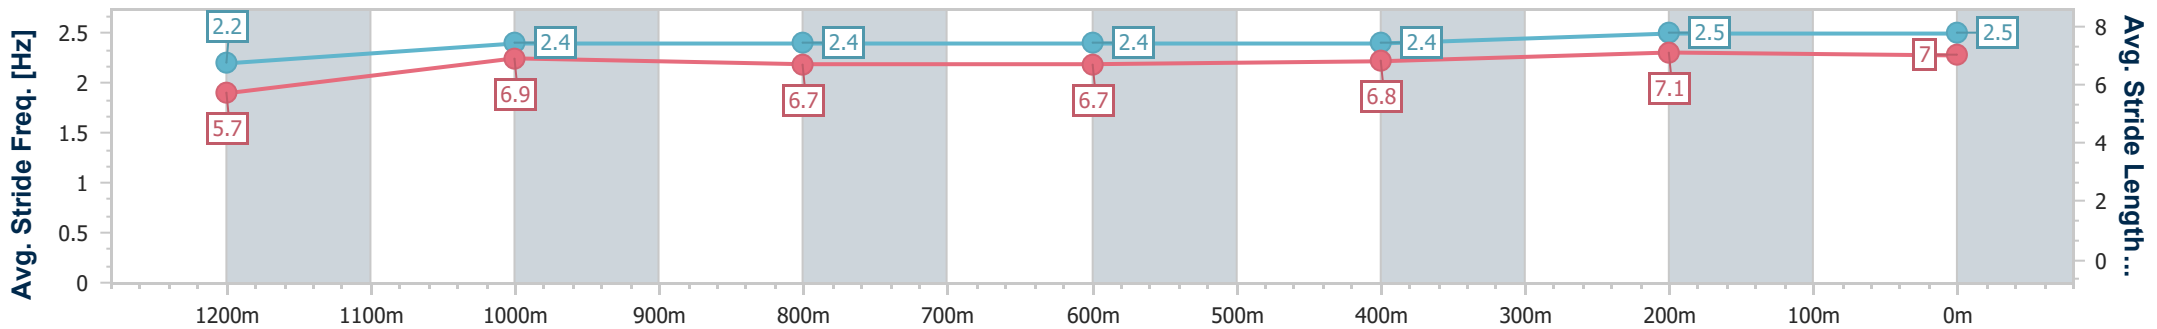

Section	Overall	1200m	1000m	800m	600m	400m	200m							
Section Times	1:23.35 [1] (0:11.83)	1:11.52 [6] (0:11.76)	0:59.76 [4] (0:12.58)	0:47.18 [5] (0:12.54)	0:34.64 [5] (0:11.96)	0:22.68 [5] (0:11.33)	0:11.35 [5] (0:11.35)							
Average Speed [km/h]	45.5	61.4	57.1	57.5	59.8	63.5	63.4							
Top Speed [km/h]	59.1	64.4	61.3	59.5	61.2	65.2	65.3							
Avg. Dist. to Rail [m]	1.5	0.2	0.2	0.2	0.8	1.4	2.4							
Avg. Stride Freq. [Hz]	2.2	2.4	2.4	2.4	2.4	2.5	2.5							
Avg. Stride Length [m]	5.7	6.9	6.7	6.7	6.8	7.1	7.0							