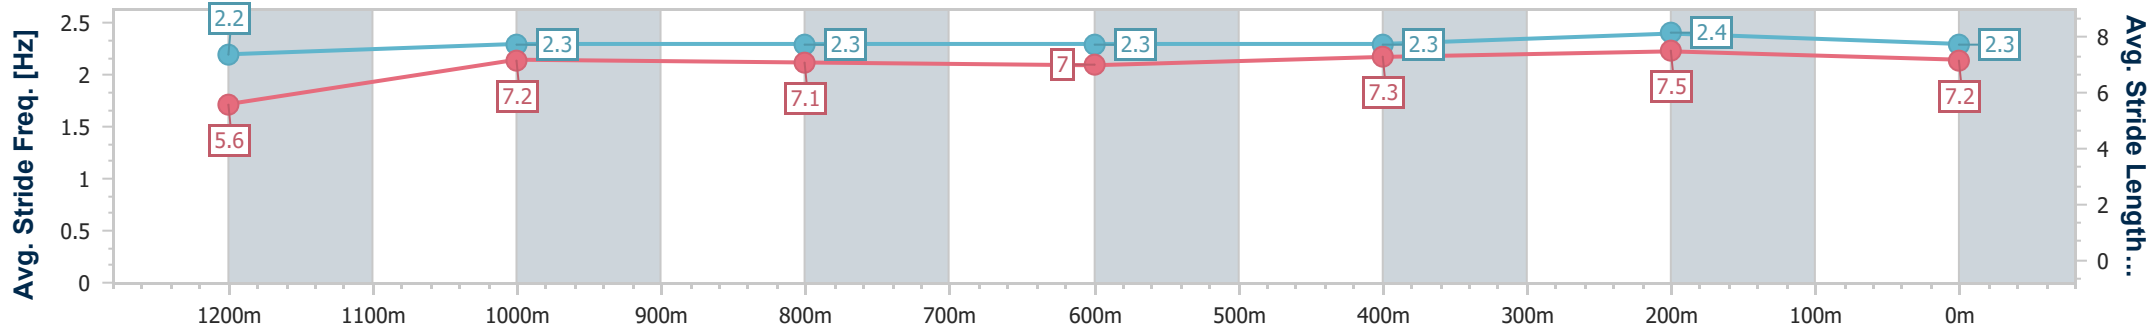

**Doomben QLD Professional**  
**Race 4: SKY RACING Fillies and Mares Maiden Handicap - 1350m**

22 November 2023 - 15:38

Track Rating: Heavy 8, Weather: Overcast, Rail Position: +10m  
 Entire Course

BRISBANE  
 RACING CLUB

Section	Overall	1200m	1000m	800m	600m	400m	200m						
Section Times	1:24.21 [8] (0:12.04)	1:12.17 [8] (0:11.83)	1:00.34 [7] (0:12.44)	0:47.90 [7] (0:12.60)	0:35.30 [7] (0:11.97)	0:23.33 [9] (0:11.37)	0:11.96 [8] (0:11.96)						
Average Speed [km/h]	45.1	60.7	58.1	57.9	60.9	63.7	60.2						
Top Speed [km/h]	61.0	62.8	63.4	59.4	62.8	65.8	62.9						
Avg. Dist. to Rail [m]	3.9	0.2	0.5	3.1	2.3	2.5	3.2						
Avg. Stride Freq. [Hz]	2.2	2.3	2.3	2.3	2.3	2.4	2.3						
Avg. Stride Length [m]	5.6	7.2	7.1	7.0	7.3	7.5	7.2						