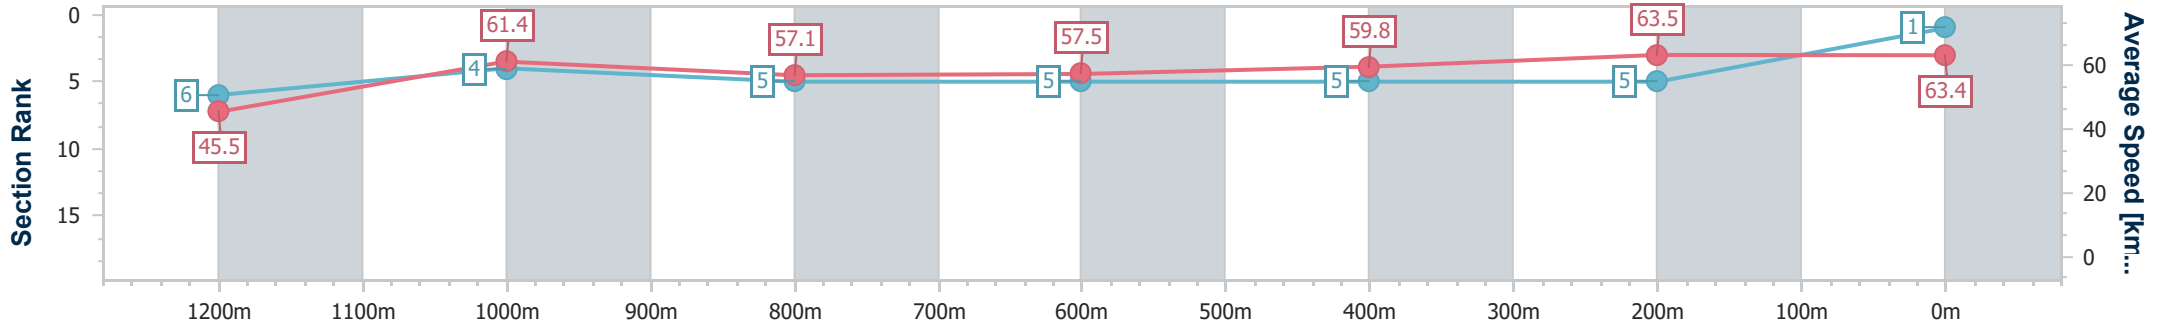

Section	Overall	1200m	1000m	800m	600m	400m	200m							
Section Times	1:23.35 [1] (0:11.83)	1:11.52 [6] (0:11.76)	0:59.76 [4] (0:12.58)	0:47.18 [5] (0:12.54)	0:34.64 [5] (0:11.96)	0:22.68 [5] (0:11.33)	0:11.35 [5] (0:11.35)							
Average Speed [km/h]	45.5	61.4	57.1	57.5	59.8	63.5	63.4							
Top Speed [km/h]	59.1	64.4	61.3	59.5	61.2	65.2	65.3							
Avg. Dist. to Rail [m]	1.5	0.2	0.2	0.2	0.8	1.4	2.4							
Avg. Stride Freq. [Hz]	2.2	2.4	2.4	2.4	2.4	2.5	2.5							
Avg. Stride Length [m]	5.7	6.9	6.7	6.7	6.8	7.1	7.0							