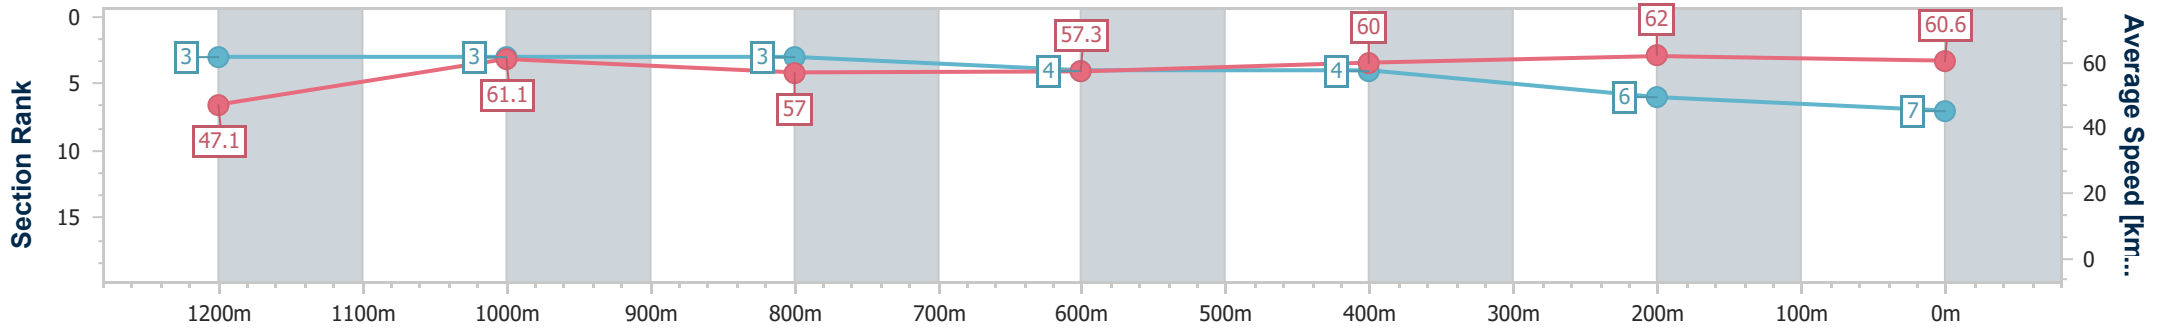

- [ ] Ranking at each section and finish
- .-.- No data available at this section
- NA No data available

Horse/Jockey Name	Helluva Soiree
Final Rank	7
Fastest Section Time (Section)	0:11.53 (Overall)
Top Speed [km/h] (Section)	63.2 (400m)
Race State	Finished

Doomben QLD Professional  
Race 4: SKY RACING Fillies and Mares Maiden Handicap - 1350m

22 November 2023 - 15:38

Track Rating: Heavy 8, Weather: Overcast, Rail Position: +10m  
Entire Course

BRISBANE RACING CLUB

Section	Overall	1200m	1000m	800m	600m	400m	200m							
Section Times	1:24.00 [7] (0:11.53)	1:12.47 [3] (0:11.80)	1:00.67 [3] (0:12.66)	0:48.01 [3] (0:12.61)	0:35.40 [4] (0:11.92)	0:23.48 [4] (0:11.59)	0:11.89 [6] (0:11.89)							
Average Speed [km/h]	47.1	61.1	57.0	57.3	60.0	62.0	60.6							
Top Speed [km/h]	61.9	62.0	60.4	59.9	61.0	63.2	63.2							
Avg. Dist. to Rail [m]	2.4	0.7	0.7	0.7	0.6	1.0	1.0							
Avg. Stride Freq. [Hz]	2.1	2.3	2.2	2.2	2.3	2.3	2.3							
Avg. Stride Length [m]	6.1	7.4	7.1	7.1	7.2	7.5	7.2							