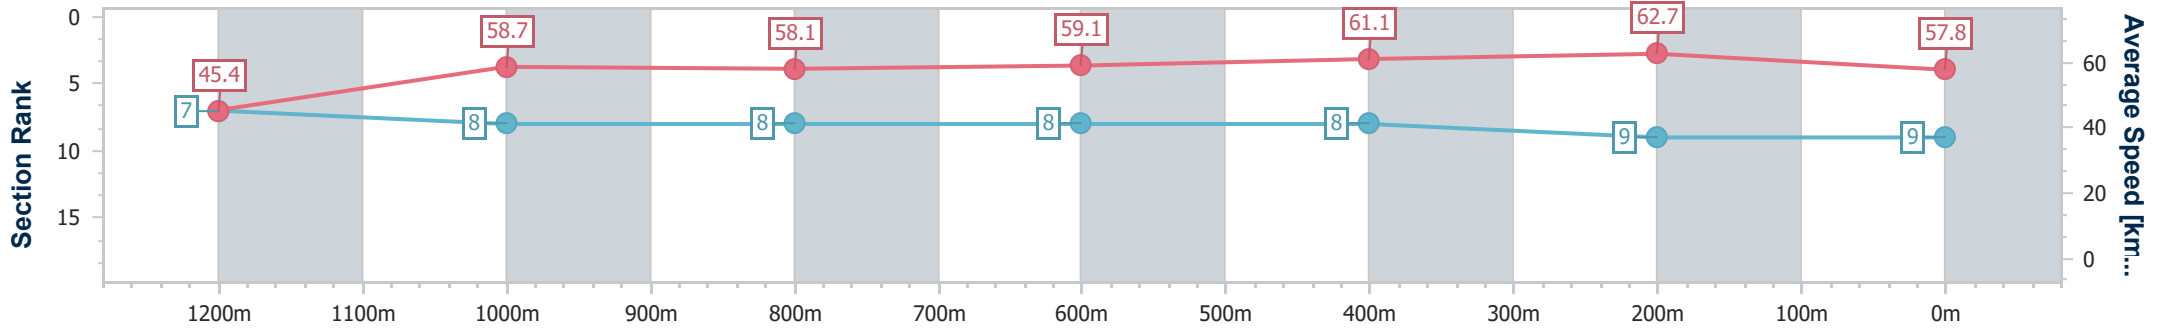

Section	Overall	1200m	1000m	800m	600m	400m	200m							
Section Times	1:24.87 [9] (0:11.90)	1:12.97 [7] (0:12.26)	1:00.71 [8] (0:12.48)	0:48.23 [8] (0:12.32)	0:35.91 [8] (0:11.90)	0:24.01 [8] (0:11.55)	0:12.46 [9] (0:12.46)							
Average Speed [km/h]	45.4	58.7	58.1	59.1	61.1	62.7	57.8							
Top Speed [km/h]	59.8	60.6	62.4	61.1	62.5	63.5	61.8							
Avg. Dist. to Rail [m]	2.9	1.4	1.8	2.3	1.9	2.8	4.3							
Avg. Stride Freq. [Hz]	2.3	2.3	2.3	2.3	2.4	2.4	2.4							
Avg. Stride Length [m]	5.5	7.1	7.1	7.0	7.1	7.1	6.7							