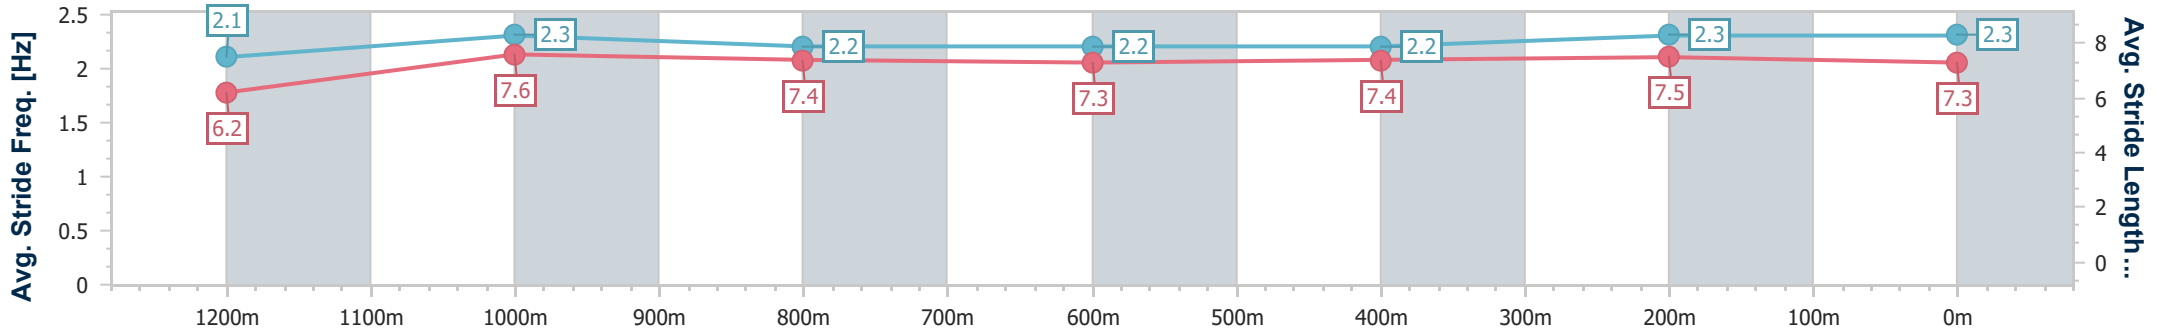

**Doomben QLD Professional**  
**Race 4: SKY RACING Fillies and Mares Maiden Handicap - 1350m**

22 November 2023 - 15:38

Track Rating: Heavy 8, Weather: Overcast, Rail Position: +10m  
 Entire Course

BRISBANE  
 RACING CLUB

Section	Overall	1200m	1000m	800m	600m	400m	200m							
Section Times	1:23.90 [5] (0:11.34)	1:12.56 [1] (0:11.67)	1:00.89 [1] (0:12.51)	0:48.38 [1] (0:12.57)	0:35.81 [1] (0:12.09)	0:23.72 [1] (0:11.67)	0:12.05 [2] (0:12.05)							
Average Speed [km/h]	47.6	61.6	57.5	57.7	59.5	61.4	59.7							
Top Speed [km/h]	62.3	63.1	60.1	59.5	60.3	62.8	62.2							
Avg. Dist. to Rail [m]	5.8	1.6	0.3	0.8	0.5	1.2	1.1							
Avg. Stride Freq. [Hz]	2.1	2.3	2.2	2.2	2.2	2.3	2.3							
Avg. Stride Length [m]	6.2	7.6	7.4	7.3	7.4	7.5	7.3							