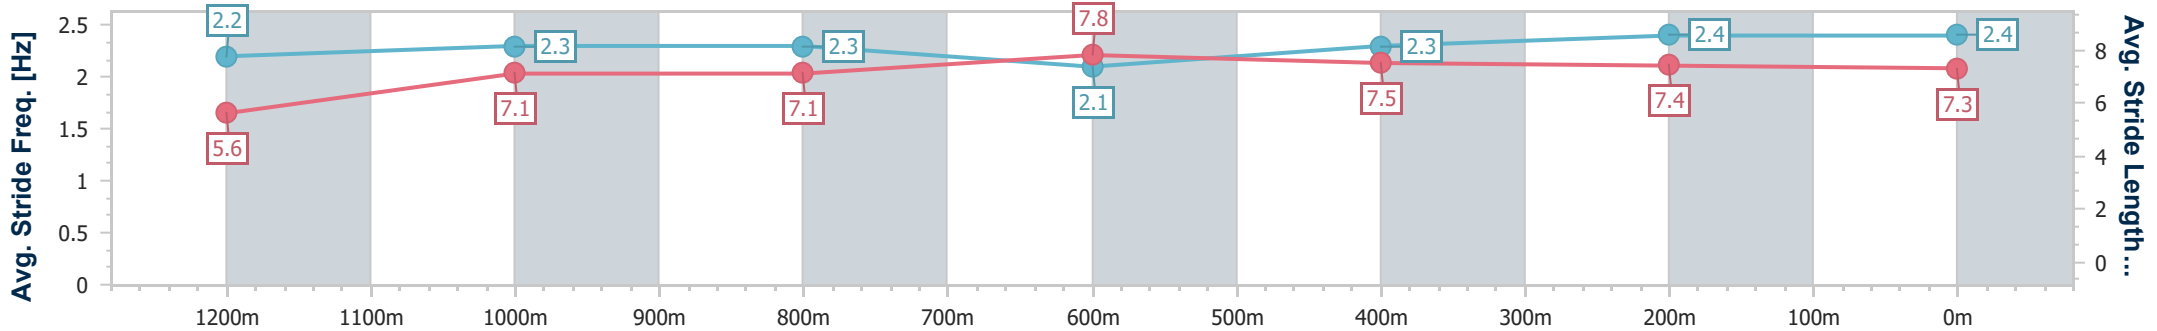

Section	Overall	1200m	1000m	800m	600m	400m	200m						
Section Times	1:23.63 [3] (0:12.06)	1:11.57 [9] (0:12.20)	0:59.37 [9] (0:12.45)	0:46.92 [9] (0:12.30)	0:34.62 [9] (0:11.77)	0:22.85 [7] (0:11.22)	0:11.63 [4] (0:11.63)						
Average Speed [km/h]	44.7	59.0	57.8	58.7	61.6	64.2	61.9						
Top Speed [km/h]	58.8	60.8	62.8	59.8	63.0	65.3	64.4						
Avg. Dist. to Rail [m]	3.4	0.6	0.3	0.7	1.0	2.8	5.4						
Avg. Stride Freq. [Hz]	2.2	2.3	2.3	2.1	2.3	2.4	2.4						
Avg. Stride Length [m]	5.6	7.1	7.1	7.8	7.5	7.4	7.3						