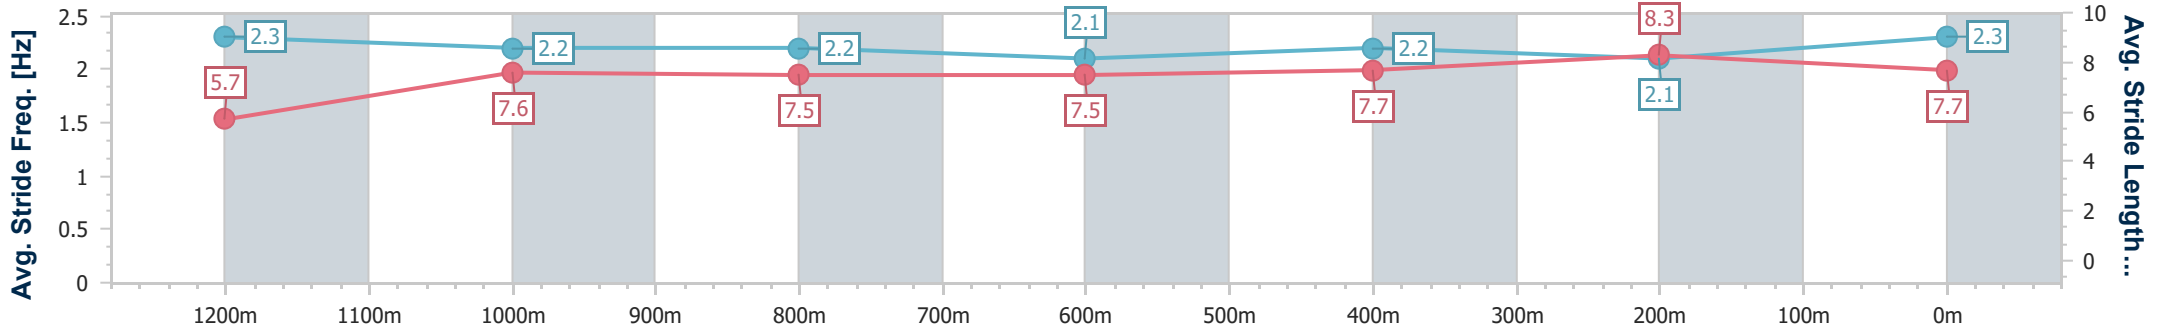

Section	Overall	1200m	1000m	800m	600m	400m	200m
Section Times	1:23.39 [2] (0:11.53)	1:11.86 [2] (0:11.75)	1:00.11 [2] (0:12.47)	0:47.64 [2] (0:12.53)	0:35.11 [2] (0:12.03)	0:23.08 [2] (0:11.53)	0:11.55 [1] (0:11.55)
Average Speed [km/h]	47.0	61.2	58.0	57.8	59.6	62.5	62.3
Top Speed [km/h]	61.5	61.8	61.0	59.4	60.2	64.2	64.1
Avg. Dist. to Rail [m]	5.1	2.2	1.7	0.8	0.5	0.6	1.3
Avg. Stride Freq. [Hz]	2.3	2.2	2.2	2.1	2.2	2.1	2.3
Avg. Stride Length [m]	5.7	7.6	7.5	7.5	7.7	8.3	7.7