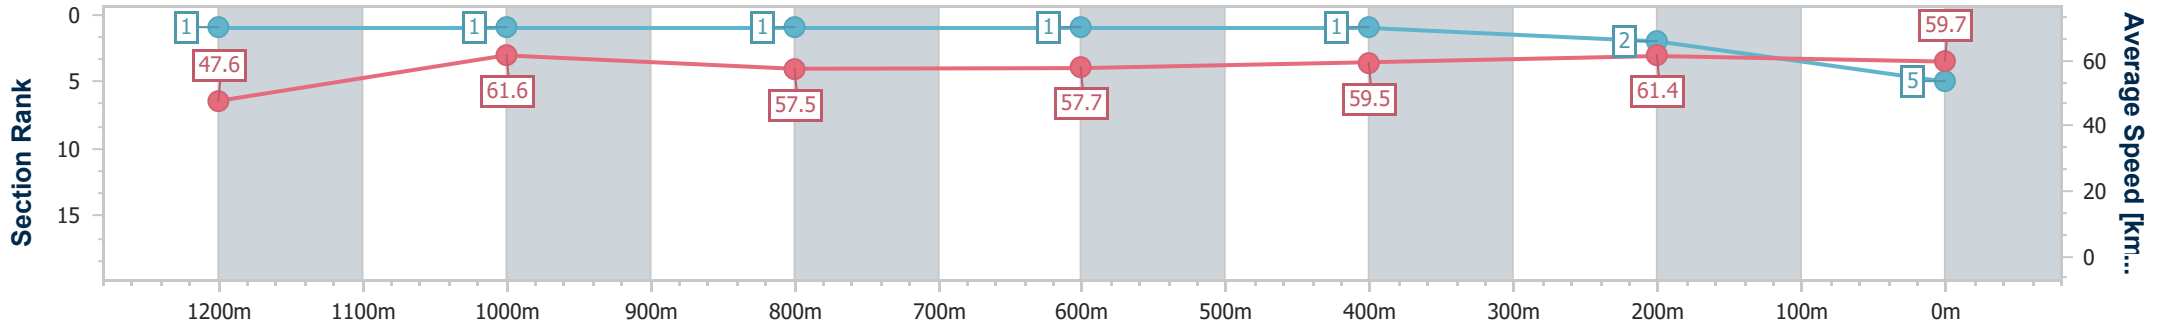

Section	Overall	1200m	1000m	800m	600m	400m	200m							
Section Times	1:23.90 [5] (0:11.34)	1:12.56 [1] (0:11.67)	1:00.89 [1] (0:12.51)	0:48.38 [1] (0:12.57)	0:35.81 [1] (0:12.09)	0:23.72 [1] (0:11.67)	0:12.05 [2] (0:12.05)							
Average Speed [km/h]	47.6	61.6	57.5	57.7	59.5	61.4	59.7							
Top Speed [km/h]	62.3	63.1	60.1	59.5	60.3	62.8	62.2							
Avg. Dist. to Rail [m]	5.8	1.6	0.3	0.8	0.5	1.2	1.1							
Avg. Stride Freq. [Hz]	2.1	2.3	2.2	2.2	2.2	2.3	2.3							
Avg. Stride Length [m]	6.2	7.6	7.4	7.3	7.4	7.5	7.3							