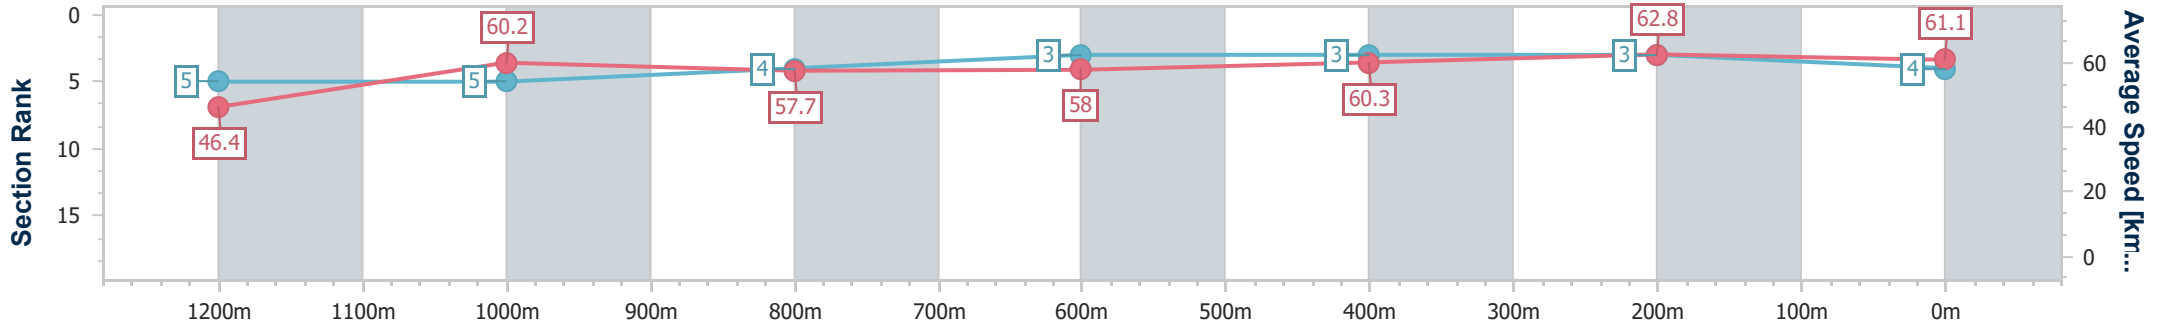

Section	Overall	1200m	1000m	800m	600m	400m	200m
Section Times	1:23.76 [4] (0:11.66)	1:12.10 [5] (0:11.98)	1:00.12 [5] (0:12.47)	0:47.65 [4] (0:12.39)	0:35.26 [3] (0:11.99)	0:23.27 [3] (0:11.49)	0:11.78 [3] (0:11.78)
Average Speed [km/h]	46.4	60.2	57.7	58.0	60.3	62.8	61.1
Top Speed [km/h]	60.1	61.8	61.7	59.9	60.7	63.8	62.5
Avg. Dist. to Rail [m]	3.0	0.7	0.6	0.5	0.5	2.2	3.6
Avg. Stride Freq. [Hz]	2.3	2.3	2.2	2.2	2.3	2.3	2.3
Avg. Stride Length [m]	5.6	7.3	7.3	7.3	7.4	7.5	7.3