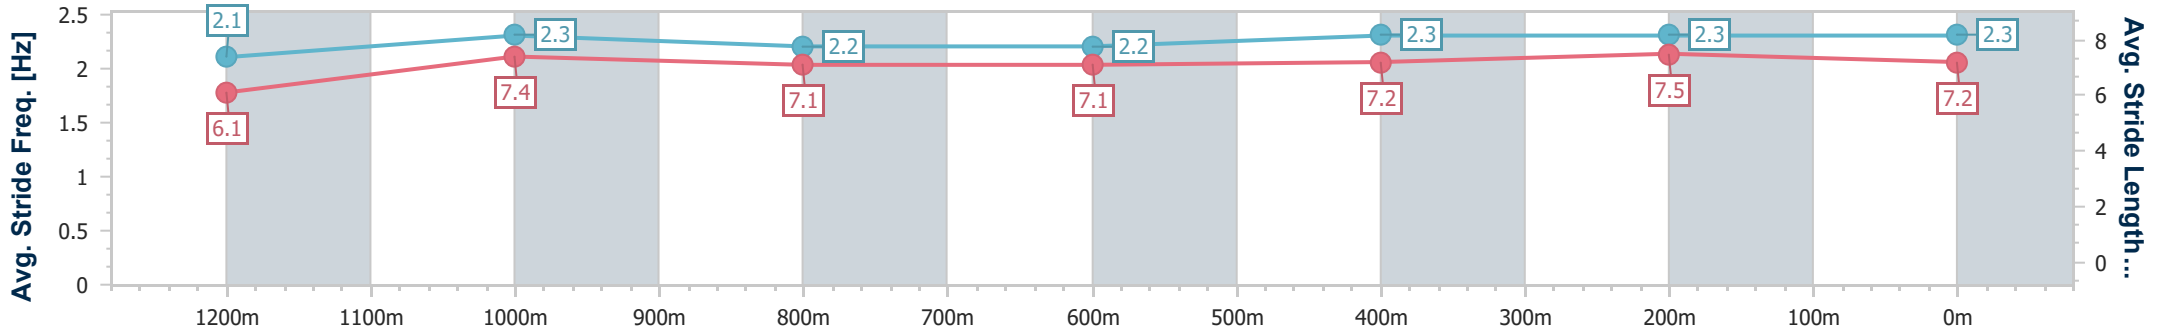

- [ ] Ranking at each section and finish
- .-.- No data available at this section
- NA No data available

Horse/Jockey Name	Helluva Soiree
Final Rank	7
Fastest Section Time (Section)	0:11.53 (Overall)
Top Speed [km/h] (Section)	63.2 (400m)
Race State	Finished

Doomben QLD Professional  
Race 4: SKY RACING Fillies and Mares Maiden Handicap - 1350m

22 November 2023 - 15:38

Track Rating: Heavy 8, Weather: Overcast, Rail Position: +10m  
Entire Course

BRISBANE RACING CLUB

Section	Overall	1200m	1000m	800m	600m	400m	200m							
Section Times	1:24.00 [7] (0:11.53)	1:12.47 [3] (0:11.80)	1:00.67 [3] (0:12.66)	0:48.01 [3] (0:12.61)	0:35.40 [4] (0:11.92)	0:23.48 [4] (0:11.59)	0:11.89 [6] (0:11.89)							
Average Speed [km/h]	47.1	61.1	57.0	57.3	60.0	62.0	60.6							
Top Speed [km/h]	61.9	62.0	60.4	59.9	61.0	63.2	63.2							
Avg. Dist. to Rail [m]	2.4	0.7	0.7	0.7	0.6	1.0	1.0							
Avg. Stride Freq. [Hz]	2.1	2.3	2.2	2.2	2.3	2.3	2.3							
Avg. Stride Length [m]	6.1	7.4	7.1	7.1	7.2	7.5	7.2							