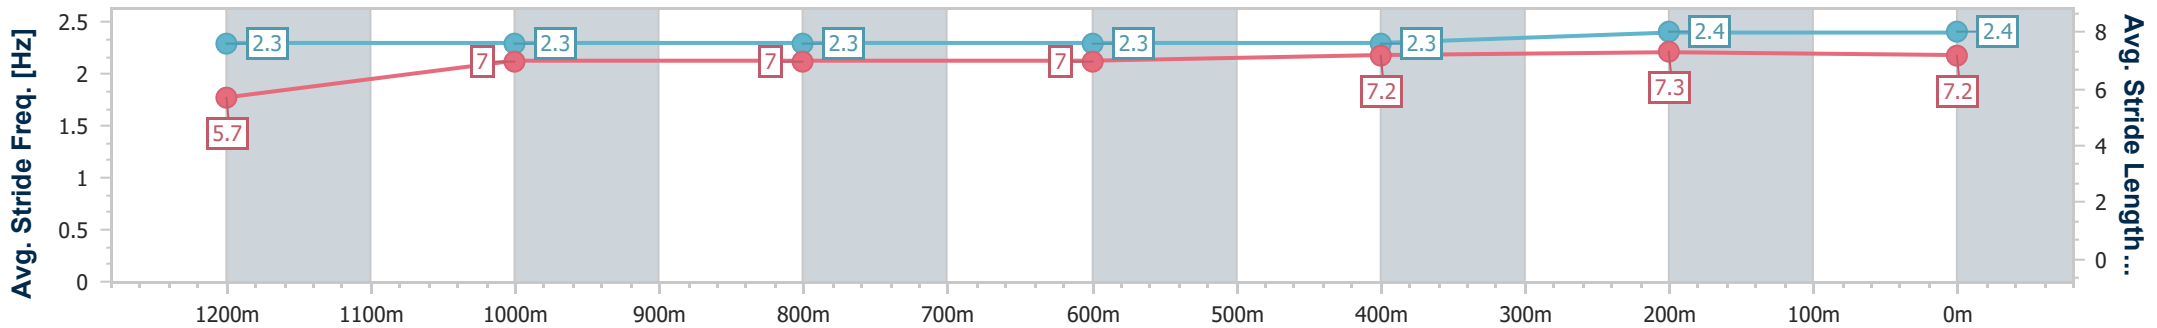

- [ ] Ranking at each section and finish
- .-.- No data available at this section
- NA No data available

Horse/Jockey Name	Kahraba
Final Rank	6
Fastest Section Time (Section)	0:11.55 (400m)
Top Speed [km/h] (Section)	64.0 (200m)
Race State	Finished

**Doomben QLD Professional**  
**Race 4: SKY RACING Fillies and Mares Maiden Handicap - 1350m**

22 November 2023 - 15:38

Track Rating: Heavy 8, Weather: Overcast, Rail Position: +10m  
 Entire Course

BRISBANE  
 RACING CLUB

Section	Overall	1200m	1000m	800m	600m	400m	200m
Section Times	1:23.93 [6] (0:11.66)	1:12.27 [4] (0:12.19)	1:00.08 [6] (0:12.41)	0:47.67 [6] (0:12.53)	0:35.14 [6] (0:11.89)	0:23.25 [6] (0:11.55)	0:11.70 [7] (0:11.70)
Average Speed [km/h]	46.4	59.1	58.2	58.2	60.7	62.7	61.4
Top Speed [km/h]	60.1	60.1	62.3	59.5	62.8	63.7	64.0
Avg. Dist. to Rail [m]	6.9	1.5	1.1	2.3	1.2	2.2	3.0
Avg. Stride Freq. [Hz]	2.3	2.3	2.3	2.3	2.3	2.4	2.4
Avg. Stride Length [m]	5.7	7.0	7.0	7.0	7.2	7.3	7.2