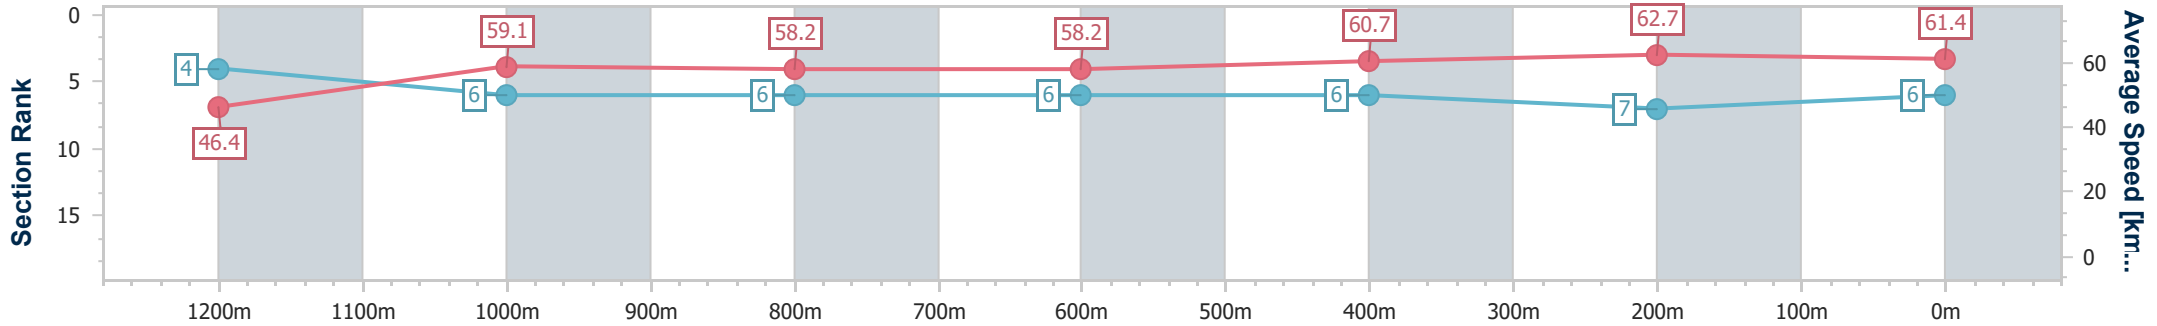

- [ ] Ranking at each section and finish
- .-.- No data available at this section
- NA No data available

Horse/Jockey Name	Kahraba
Final Rank	6
Fastest Section Time (Section)	0:11.55 (400m)
Top Speed [km/h] (Section)	64.0 (200m)
Race State	Finished

Section	Overall	1200m	1000m	800m	600m	400m	200m
Section Times	1:23.93 [6] (0:11.66)	1:12.27 [4] (0:12.19)	1:00.08 [6] (0:12.41)	0:47.67 [6] (0:12.53)	0:35.14 [6] (0:11.89)	0:23.25 [6] (0:11.55)	0:11.70 [7] (0:11.70)
Average Speed [km/h]	46.4	59.1	58.2	58.2	60.7	62.7	61.4
Top Speed [km/h]	60.1	60.1	62.3	59.5	62.8	63.7	64.0
Avg. Dist. to Rail [m]	6.9	1.5	1.1	2.3	1.2	2.2	3.0
Avg. Stride Freq. [Hz]	2.3	2.3	2.3	2.3	2.3	2.4	2.4
Avg. Stride Length [m]	5.7	7.0	7.0	7.0	7.2	7.3	7.2