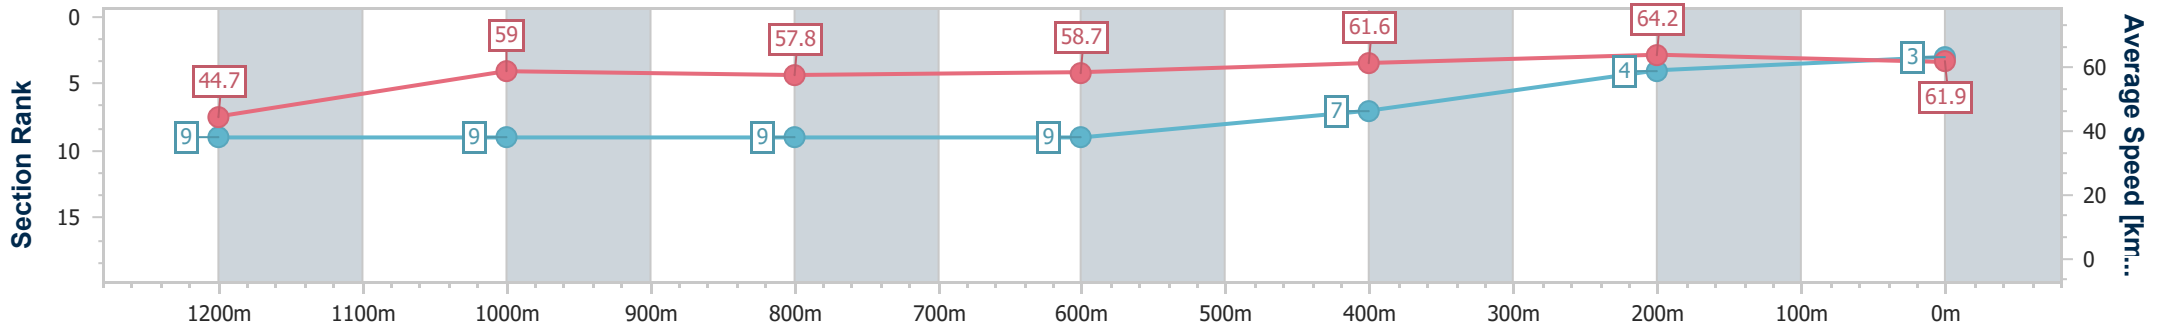

Section	Overall	1200m	1000m	800m	600m	400m	200m						
Section Times	1:23.63 [3] (0:12.06)	1:11.57 [9] (0:12.20)	0:59.37 [9] (0:12.45)	0:46.92 [9] (0:12.30)	0:34.62 [9] (0:11.77)	0:22.85 [7] (0:11.22)	0:11.63 [4] (0:11.63)						
Average Speed [km/h]	44.7	59.0	57.8	58.7	61.6	64.2	61.9						
Top Speed [km/h]	58.8	60.8	62.8	59.8	63.0	65.3	64.4						
Avg. Dist. to Rail [m]	3.4	0.6	0.3	0.7	1.0	2.8	5.4						
Avg. Stride Freq. [Hz]	2.2	2.3	2.3	2.1	2.3	2.4	2.4						
Avg. Stride Length [m]	5.6	7.1	7.1	7.8	7.5	7.4	7.3						