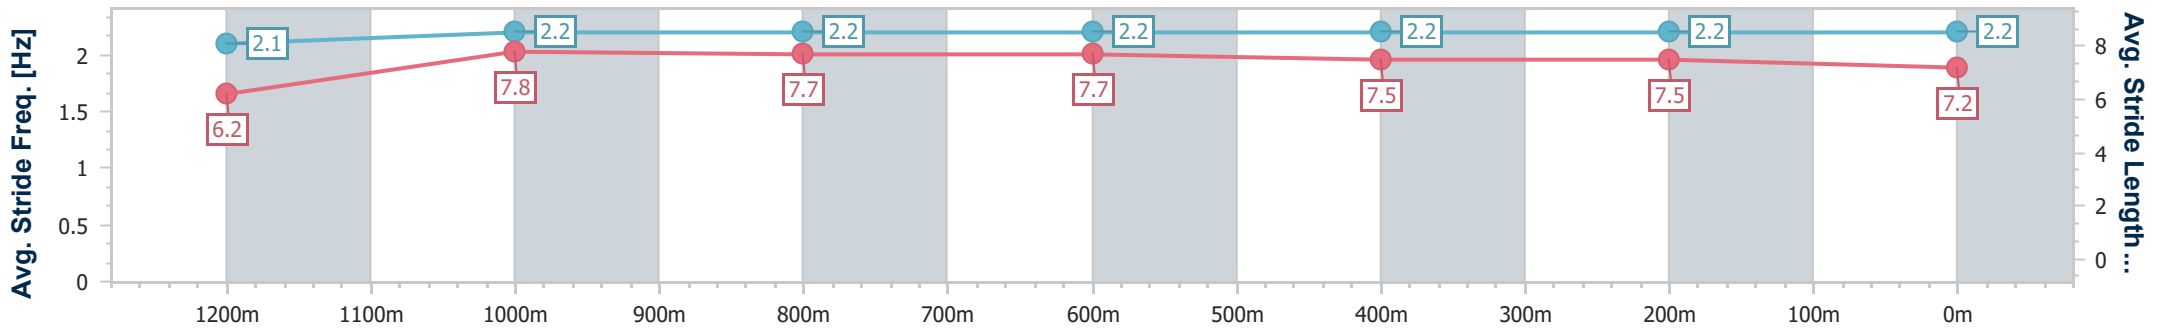

24 November 2023 - 12:56

Track Rating: Soft 6, Weather: Overcast, Rail Position: +1.5M
1000M-350M True REM

Section	Overall	1200m	1000m	800m	600m	400m	200m
Section Times	1:26.40 [1] (0:14.71)	1:11.69 [6] (0:11.22)	1:00.47 [6] (0:11.50)	0:48.97 [6] (0:11.69)	0:37.28 [1] (0:12.20)	0:25.08 [1] (0:12.20)	0:12.88 [1] (0:12.88)
Average Speed [km/h]	49.0	64.0	62.0	61.6	60.3	59.4	56.0
Top Speed [km/h]	65.7	65.7	63.3	63.4	61.6	60.8	58.9
Avg. Dist. to Rail [m]	4.3	0.7	1.5	2.8	3.6	3.9	4.0
Avg. Stride Freq. [Hz]	2.3	2.4	2.3	2.4	2.4	2.4	2.3
Avg. Stride Length [m]	5.9	7.6	7.4	7.3	7.1	6.9	6.6

Ladbrokes Cannon Park QLD Professional
Race 1: COREY MACHAN SHEETMETAL Maiden Plate - 1400m

24 November 2023 - 12:56
Track Rating: Soft 6, Weather: Overcast, Rail Position: +1.5M
1000M-350M True REM

Section	Overall	1200m	1000m	800m	600m	400m	200m							
Section Times	1:27.19 [2] (0:15.24)	1:11.95 [10] (0:11.52)	1:00.43 [10] (0:11.58)	0:48.85 [10] (0:11.68)	0:37.17 [10] (0:12.27)	0:24.90 [9] (0:12.28)	0:12.62 [8] (0:12.62)							
Average Speed [km/h]	47.2	62.6	62.0	61.7	60.3	59.5	57.1							
Top Speed [km/h]	64.2	64.3	63.5	63.9	61.5	60.6	58.3							
Avg. Dist. to Rail [m]	3.4	0.3	0.9	2.5	4.3	7.0	9.0							
Avg. Stride Freq. [Hz]	2.1	2.2	2.2	2.2	2.2	2.2	2.2							
Avg. Stride Length [m]	6.2	7.8	7.7	7.7	7.5	7.5	7.2							