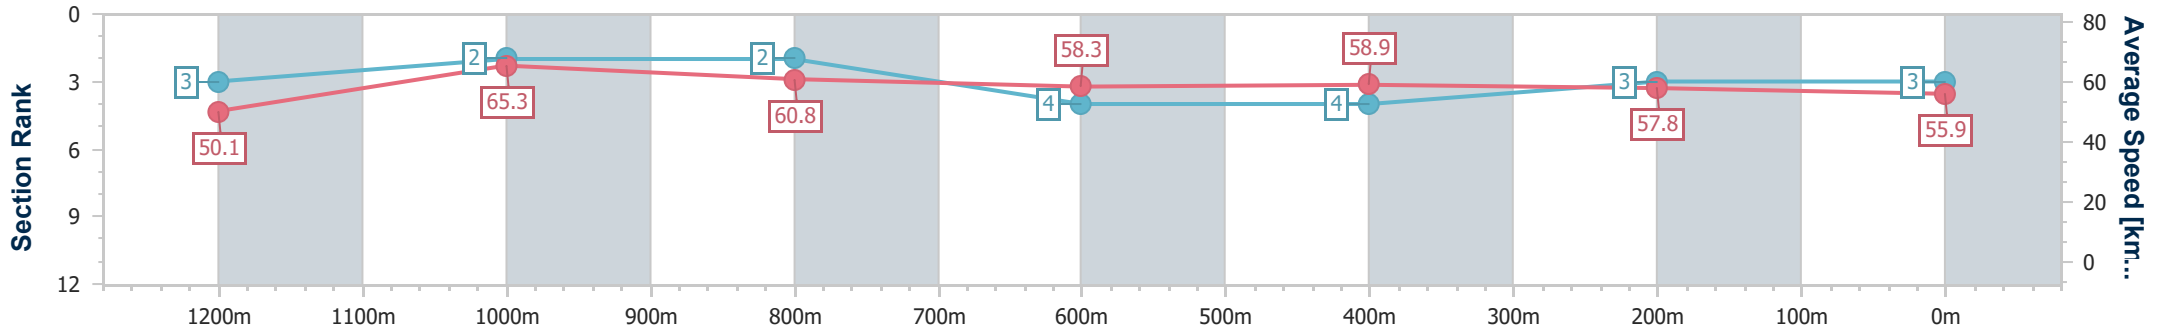

Horse/Jockey Name	Alontro
Final Rank	3
Fastest Section Time (Section)	0:10.94 (1200m)
Top Speed [km/h] (Section)	67.4 (1200m)
Race State	Finished

Ladbrokes Cannon Park QLD Professional
Race 1: COREY MACHAN SHEETMETAL Maiden Plate - 1400m

24 November 2023 - 12:56

Track Rating: Soft 6, Weather: Overcast, Rail Position: +1.5M
1000M-350M True REM

Section	Overall	1200m	1000m	800m	600m	400m	200m
Section Times	1:27.19 [3] (0:14.37)	1:12.82 [3] (0:10.94)	1:01.88 [2] (0:11.64)	0:50.24 [2] (0:12.33)	0:37.91 [4] (0:12.40)	0:25.51 [4] (0:12.61)	0:12.90 [3] (0:12.90)
Average Speed [km/h]	50.1	65.3	60.8	58.3	58.9	57.8	55.9
Top Speed [km/h]	67.3	67.4	62.2	60.2	59.4	58.7	58.2
Avg. Dist. to Rail [m]	3.3	1.7	2.2	0.3	1.6	4.9	4.4
Avg. Stride Freq. [Hz]	2.4	2.4	2.3	2.2	2.3	2.3	2.2
Avg. Stride Length [m]	5.7	7.5	7.3	7.4	7.3	7.1	6.9

- [ ] Ranking at each section and finish
- -.-.- No data available at this section
- NA No data available