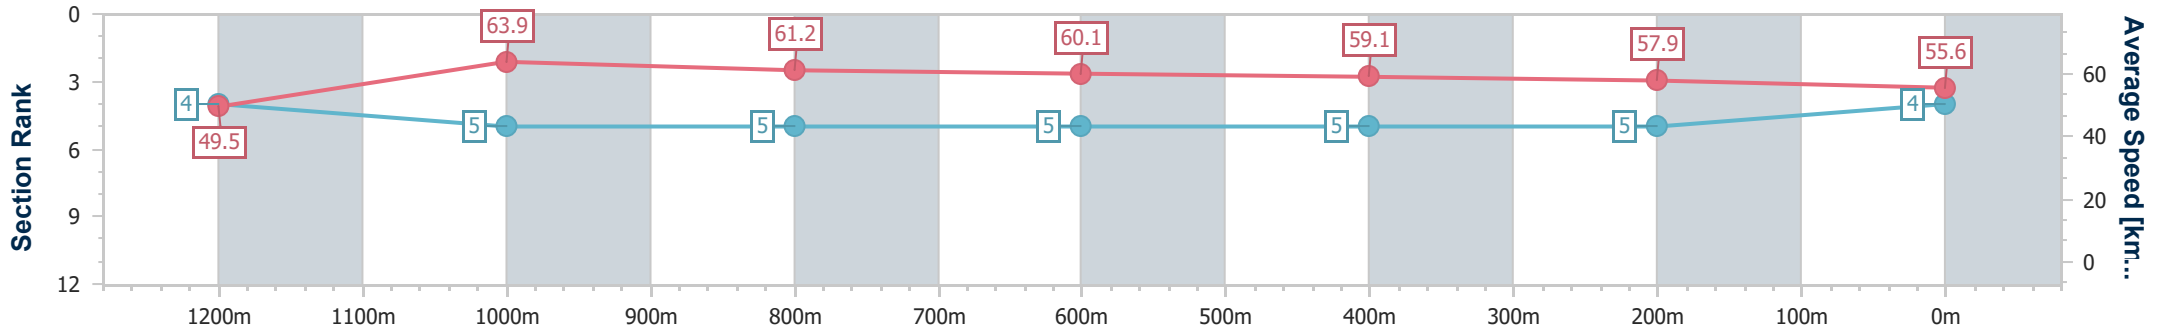

- [] Ranking at each section and finish
- .-.- No data available at this section
- NA No data available

Horse/Jockey Name	Lord Prophet
Final Rank	4
Fastest Section Time (Section)	0:11.27 (1200m)
Top Speed [km/h] (Section)	65.3 (1200m)
Race State	Finished

Ladbrokes Cannon Park QLD Professional
Race 1: COREY MACHAN SHEETMETAL Maiden Plate - 1400m

24 November 2023 - 12:56

Track Rating: Soft 6, Weather: Overcast, Rail Position: +1.5M
1000M-350M True REM

Section	Overall	1200m	1000m	800m	600m	400m	200m							
Section Times	1:27.31 [4] (0:14.48)	1:12.83 [4] (0:11.27)	1:01.56 [5] (0:11.64)	0:49.92 [5] (0:11.97)	0:37.95 [5] (0:12.43)	0:25.52 [5] (0:12.54)	0:12.98 [5]							
Average Speed [km/h]	49.5	63.9	61.2	60.1	59.1	57.9	55.6							
Top Speed [km/h]	64.8	65.3	62.1	61.6	59.6	59.0	58.2							
Avg. Dist. to Rail [m]	3.4	0.9	1.2	1.8	2.6	5.4	7.0							
Avg. Stride Freq. [Hz]	2.2	2.3	2.2	2.2	2.2	2.2	2.2							
Avg. Stride Length [m]	6.1	7.6	7.6	7.5	7.4	7.2	7.0							