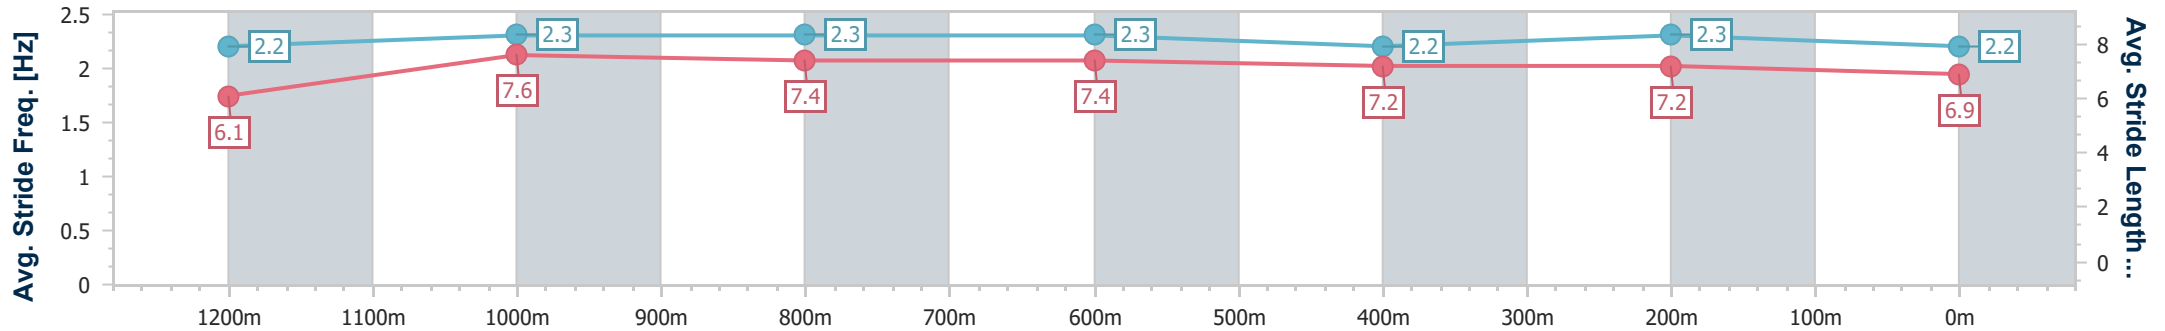

Ladbrokes Cannon Park QLD Professional
Race 1: COREY MACHAN SHEETMETAL Maiden Plate - 1400m

24 November 2023 - 12:56
Track Rating: Soft 6, Weather: Overcast, Rail Position: +1.5M
1000M-350M True REM

Section	Overall	1200m	1000m	800m	600m	400m	200m							
Section Times	1:27.45 [5] (0:14.31)	1:13.14 [2] (0:11.23)	1:01.91 [3] (0:11.83)	0:50.08 [4] (0:12.24)	0:37.84 [6] (0:12.42)	0:25.42 [6] (0:12.46)	0:12.96 [7] (0:12.96)							
Average Speed [km/h]	50.3	63.8	60.4	58.7	58.4	58.6	55.5							
Top Speed [km/h]	64.2	66.4	61.1	60.2	60.3	59.9	58.5							
Avg. Dist. to Rail [m]	4.3	1.9	0.9	0.7	1.2	3.0	1.5							
Avg. Stride Freq. [Hz]	2.4	2.4	2.3	2.2	2.3	2.3	2.3							
Avg. Stride Length [m]	5.9	7.4	7.3	7.3	7.2	7.0	6.6							

- [] Ranking at each section and finish
- .-.- No data available at this section
- NA No data available

Horse/Jockey Name	Jesko
Final Rank	6
Fastest Section Time (Section)	0:11.38 (1200m)
Top Speed [km/h] (Section)	64.0 (1200m)
Race State	Finished

Ladbrokes Cannon Park QLD Professional
Race 1: COREY MACHAN SHEETMETAL Maiden Plate - 1400m

24 November 2023 - 12:56

Track Rating: Soft 6, Weather: Overcast, Rail Position: +1.5M
1000M-350M True REM

Section	Overall	1200m	1000m	800m	600m	400m	200m							
Section Times	1:27.48 [6] (0:15.03)	1:12.45 [8] (0:11.38)	1:01.07 [8] (0:11.59)	0:49.48 [9] (0:11.74)	0:37.74 [9] (0:12.64)	0:25.10 [10] (0:12.28)	0:12.82 [9] (0:12.82)							
Average Speed [km/h]	47.9	62.5	62.1	61.4	58.1	59.6	56.1							
Top Speed [km/h]	63.9	64.0	63.7	64.0	60.3	60.4	58.2							
Avg. Dist. to Rail [m]	6.4	4.4	1.7	3.5	3.6	5.6	7.4							
Avg. Stride Freq. [Hz]	2.2	2.3	2.3	2.3	2.2	2.3	2.2							
Avg. Stride Length [m]	6.1	7.6	7.4	7.4	7.2	7.2	6.9							