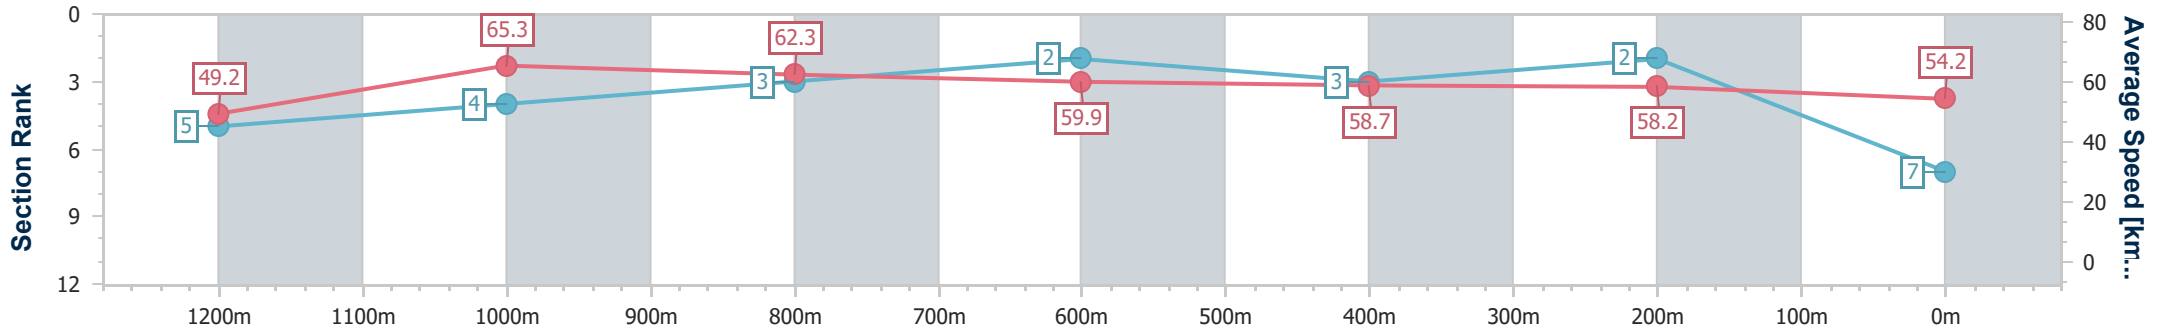

Ladbrokes Cannon Park QLD Professional
Race 1: COREY MACHAN SHEETMETAL Maiden Plate - 1400m

24 November 2023 - 12:56

Track Rating: Soft 6, Weather: Overcast, Rail Position: +1.5M
1000M-350M True REM

Section	Overall	1200m	1000m	800m	600m	400m	200m							
Section Times	1:27.48 [6] (0:15.03)	1:12.45 [8] (0:11.38)	1:01.07 [8] (0:11.59)	0:49.48 [9] (0:11.74)	0:37.74 [9] (0:12.64)	0:25.10 [10] (0:12.28)	0:12.82 [9] (0:12.82)							
Average Speed [km/h]	47.9	62.5	62.1	61.4	58.1	59.6	56.1							
Top Speed [km/h]	63.9	64.0	63.7	64.0	60.3	60.4	58.2							
Avg. Dist. to Rail [m]	6.4	4.4	1.7	3.5	3.6	5.6	7.4							
Avg. Stride Freq. [Hz]	2.2	2.3	2.3	2.3	2.2	2.3	2.2							
Avg. Stride Length [m]	6.1	7.6	7.4	7.4	7.2	7.2	6.9							

- [] Ranking at each section and finish
- .-.- No data available at this section
- NA No data available

Horse/Jockey Name	Christmas Time
Final Rank	7
Fastest Section Time (Section)	0:10.95 (1200m)
Top Speed [km/h] (Section)	67.5 (1200m)
Race State	Finished

Ladbrokes Cannon Park QLD Professional
 Race 1: COREY MACHAN SHEETMETAL Maiden Plate - 1400m

24 November 2023 - 12:56

Track Rating: Soft 6, Weather: Overcast, Rail Position: +1.5M
 1000M-350M True REM

Section	Overall	1200m	1000m	800m	600m	400m	200m
Section Times	1:27.49 [7] (0:14.65)	1:12.84 [5] (0:10.95)	1:01.89 [4] (0:11.53)	0:50.36 [3] (0:12.02)	0:38.34 [2] (0:12.49)	0:25.85 [3] (0:12.58)	0:13.27 [2] (0:13.27)
Average Speed [km/h]	49.2	65.3	62.3	59.9	58.7	58.2	54.2
Top Speed [km/h]	65.7	67.5	63.0	61.3	59.6	58.8	57.2
Avg. Dist. to Rail [m]	2.9	0.8	1.1	1.4	3.2	5.9	6.4
Avg. Stride Freq. [Hz]	2.4	2.5	2.5	2.4	2.4	2.4	2.3
Avg. Stride Length [m]	5.7	7.3	7.0	7.0	6.9	6.8	6.4