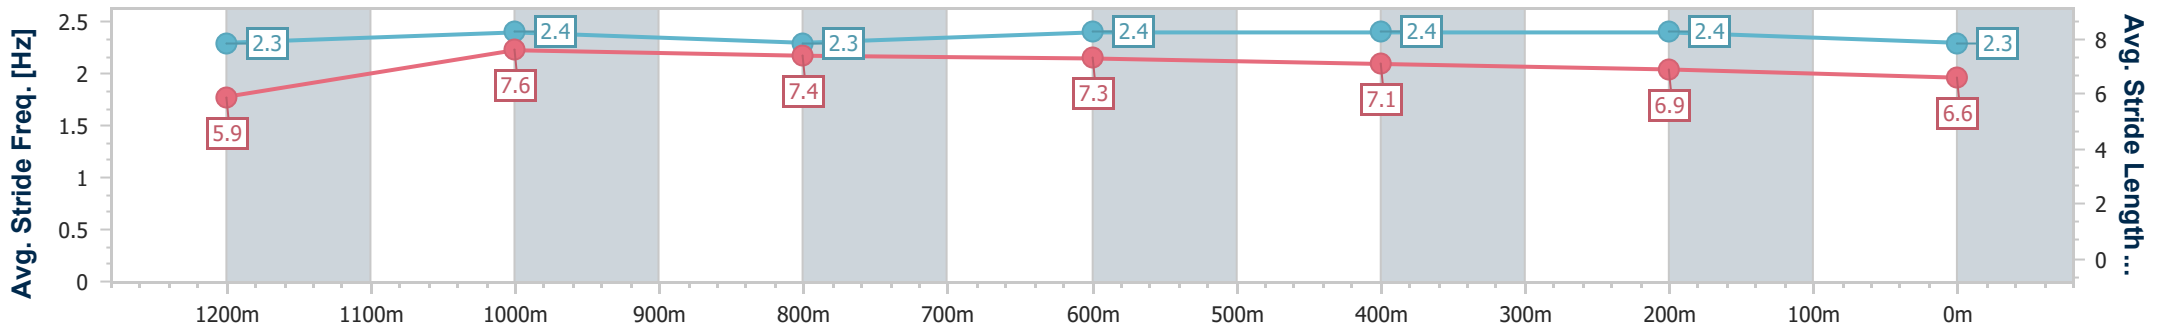

24 November 2023 - 12:56

Track Rating: Soft 6, Weather: Overcast, Rail Position: +1.5M
1000M-350M True REM

Section	Overall	1200m	1000m	800m	600m	400m	200m
Section Times	1:26.40 [1] (0:14.71)	1:11.69 [6] (0:11.22)	1:00.47 [6] (0:11.50)	0:48.97 [6] (0:11.69)	0:37.28 [1] (0:12.20)	0:25.08 [1] (0:12.20)	0:12.88 [1] (0:12.88)
Average Speed [km/h]	49.0	64.0	62.0	61.6	60.3	59.4	56.0
Top Speed [km/h]	65.7	65.7	63.3	63.4	61.6	60.8	58.9
Avg. Dist. to Rail [m]	4.3	0.7	1.5	2.8	3.6	3.9	4.0
Avg. Stride Freq. [Hz]	2.3	2.4	2.3	2.4	2.4	2.4	2.3
Avg. Stride Length [m]	5.9	7.6	7.4	7.3	7.1	6.9	6.6