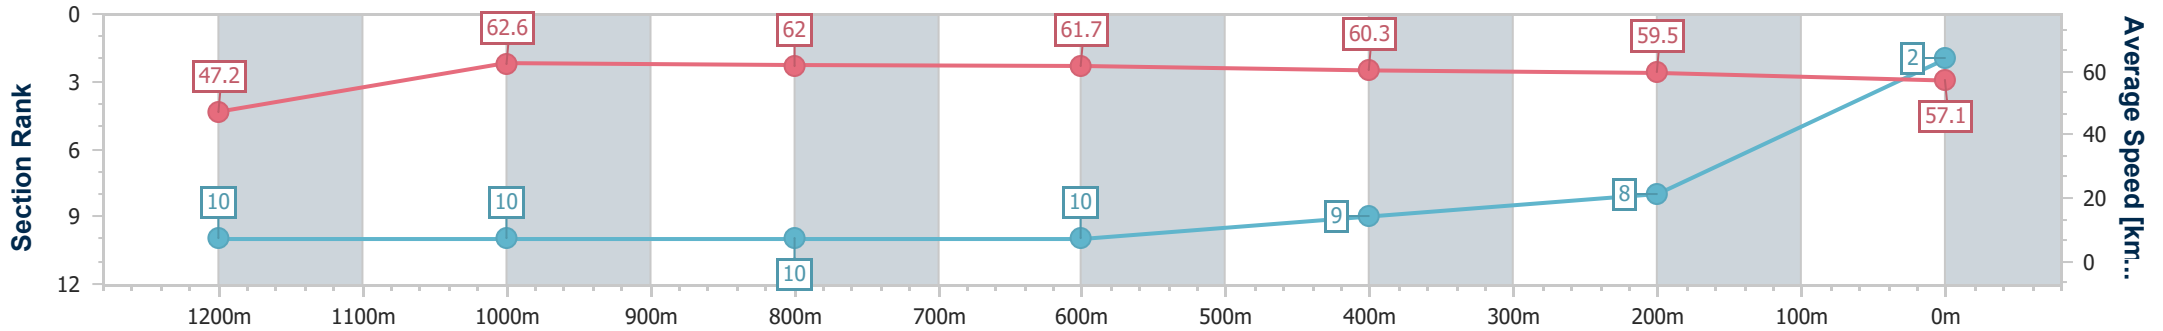

Horse/Jockey Name	Liza In Lights
Final Rank	2
Fastest Section Time (Section)	0:11.52 (1200m)
Top Speed [km/h] (Section)	64.3 (1200m)
Race State	Finished

Ladbrokes Cannon Park QLD Professional
Race 1: COREY MACHAN SHEETMETAL Maiden Plate - 1400m

24 November 2023 - 12:56
Track Rating: Soft 6, Weather: Overcast, Rail Position: +1.5M
1000M-350M True REM

Section	Overall	1200m	1000m	800m	600m	400m	200m							
Section Times	1:27.19 [2] (0:15.24)	1:11.95 [10] (0:11.52)	1:00.43 [10] (0:11.58)	0:48.85 [10] (0:11.68)	0:37.17 [10] (0:12.27)	0:24.90 [9] (0:12.28)	0:12.62 [8] (0:12.62)							
Average Speed [km/h]	47.2	62.6	62.0	61.7	60.3	59.5	57.1							
Top Speed [km/h]	64.2	64.3	63.5	63.9	61.5	60.6	58.3							
Avg. Dist. to Rail [m]	3.4	0.3	0.9	2.5	4.3	7.0	9.0							
Avg. Stride Freq. [Hz]	2.1	2.2	2.2	2.2	2.2	2.2	2.2							
Avg. Stride Length [m]	6.2	7.8	7.7	7.7	7.5	7.5	7.2							

- [ ] Ranking at each section and finish
- -.-.- No data available at this section
- NA No data available