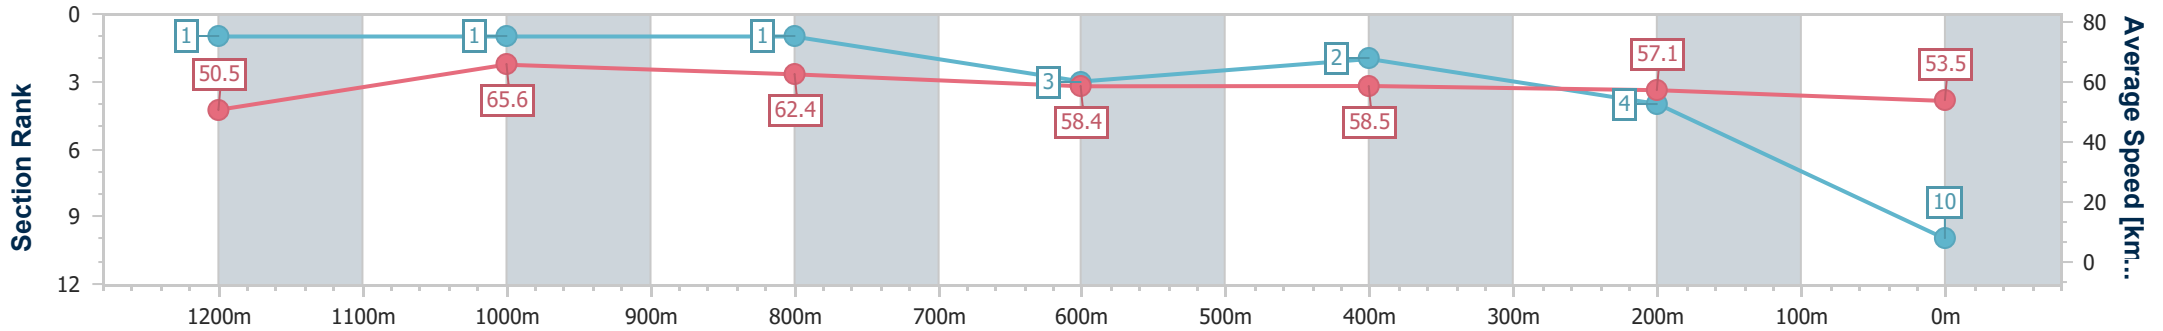

Ladbrokes Cannon Park QLD Professional
Race 1: COREY MACHAN SHEETMETAL Maiden Plate - 1400m

24 November 2023 - 12:56

Track Rating: Soft 6, Weather: Overcast, Rail Position: +1.5M
1000M-350M True REM

Section	Overall	1200m	1000m	800m	600m	400m	200m
Section Times	1:27.67 [9] (0:15.04)	1:12.63 [9] (0:11.45)	1:01.18 [9] (0:11.50)	0:49.68 [8] (0:11.67)	0:38.01 [7] (0:12.62)	0:25.39 [8] (0:12.47)	0:12.92 [10] (0:12.92)
Average Speed [km/h]	47.7	62.9	62.0	61.8	58.0	58.7	55.6
Top Speed [km/h]	64.5	64.6	63.0	63.4	59.8	59.1	57.2
Avg. Dist. to Rail [m]	2.6	0.6	1.3	2.3	3.2	6.2	9.7
Avg. Stride Freq. [Hz]	2.1	2.2	2.3	2.2	2.2	2.2	2.1
Avg. Stride Length [m]	6.2	7.8	7.6	7.7	7.3	7.4	7.2

- [] Ranking at each section and finish
- .-.- No data available at this section
- NA No data available

Horse/Jockey Name	Arctic Dasher
Final Rank	10
Fastest Section Time (Section)	0:11.00 (1200m)
Top Speed [km/h] (Section)	67.7 (1200m)
Race State	Finished

Ladbrokes Cannon Park QLD Professional
Race 1: COREY MACHAN SHEETMETAL Maiden Plate - 1400m

24 November 2023 - 12:56

Track Rating: Soft 6, Weather: Overcast, Rail Position: +1.5M
1000M-350M True REM

Section	Overall	1200m	1000m	800m	600m	400m	200m
Section Times	1:27.72 [10] (0:14.31)	1:13.41 [1] (0:11.00)	1:02.41 [1] (0:11.56)	0:50.85 [1] (0:12.31)	0:38.54 [3] (0:12.39)	0:26.15 [2] (0:12.72)	0:13.43 [4] (0:13.43)
Average Speed [km/h]	50.5	65.6	62.4	58.4	58.5	57.1	53.5
Top Speed [km/h]	66.6	67.7	64.4	60.4	59.5	58.0	56.1
Avg. Dist. to Rail [m]	3.0	0.8	0.3	0.5	1.2	3.5	4.1
Avg. Stride Freq. [Hz]	2.2	2.4	2.3	2.2	2.3	2.2	2.2
Avg. Stride Length [m]	6.3	7.6	7.6	7.3	7.2	7.1	6.6