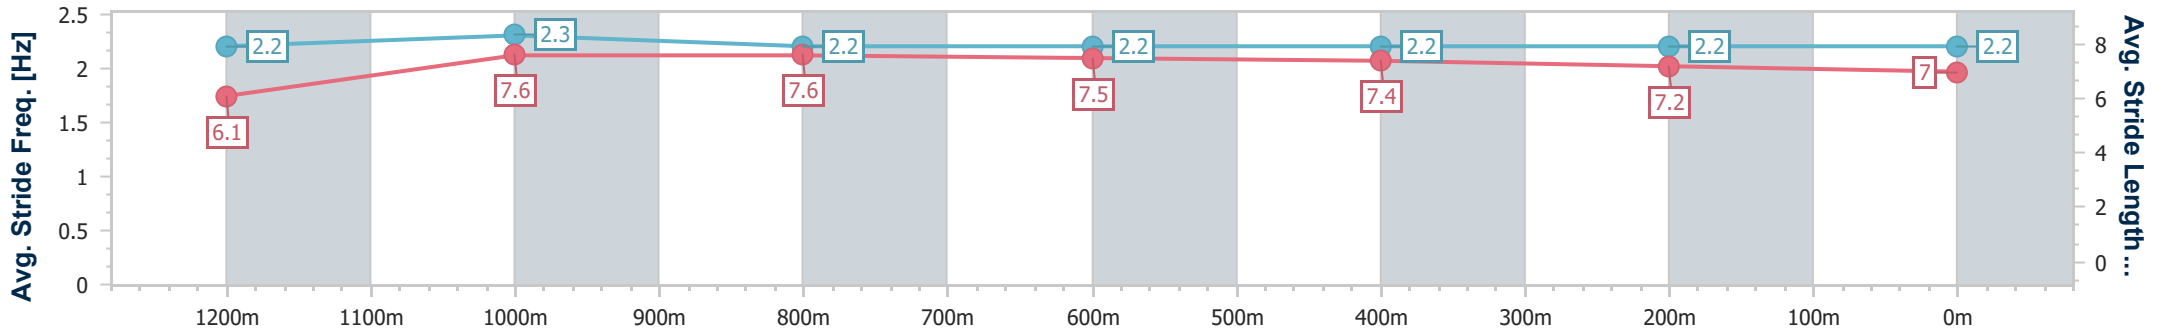

- [] Ranking at each section and finish
- .-.- No data available at this section
- NA No data available

Horse/Jockey Name	Lord Prophet
Final Rank	4
Fastest Section Time (Section)	0:11.27 (1200m)
Top Speed [km/h] (Section)	65.3 (1200m)
Race State	Finished

Ladbrokes Cannon Park QLD Professional
Race 1: COREY MACHAN SHEETMETAL Maiden Plate - 1400m

24 November 2023 - 12:56

Track Rating: Soft 6, Weather: Overcast, Rail Position: +1.5M
1000M-350M True REM

Section	Overall	1200m	1000m	800m	600m	400m	200m							
Section Times	1:27.31 [4] (0:14.48)	1:12.83 [4] (0:11.27)	1:01.56 [5] (0:11.64)	0:49.92 [5] (0:11.97)	0:37.95 [5] (0:12.43)	0:25.52 [5] (0:12.54)	0:12.98 [5]							
Average Speed [km/h]	49.5	63.9	61.2	60.1	59.1	57.9	55.6							
Top Speed [km/h]	64.8	65.3	62.1	61.6	59.6	59.0	58.2							
Avg. Dist. to Rail [m]	3.4	0.9	1.2	1.8	2.6	5.4	7.0							
Avg. Stride Freq. [Hz]	2.2	2.3	2.2	2.2	2.2	2.2	2.2							
Avg. Stride Length [m]	6.1	7.6	7.6	7.5	7.4	7.2	7.0							