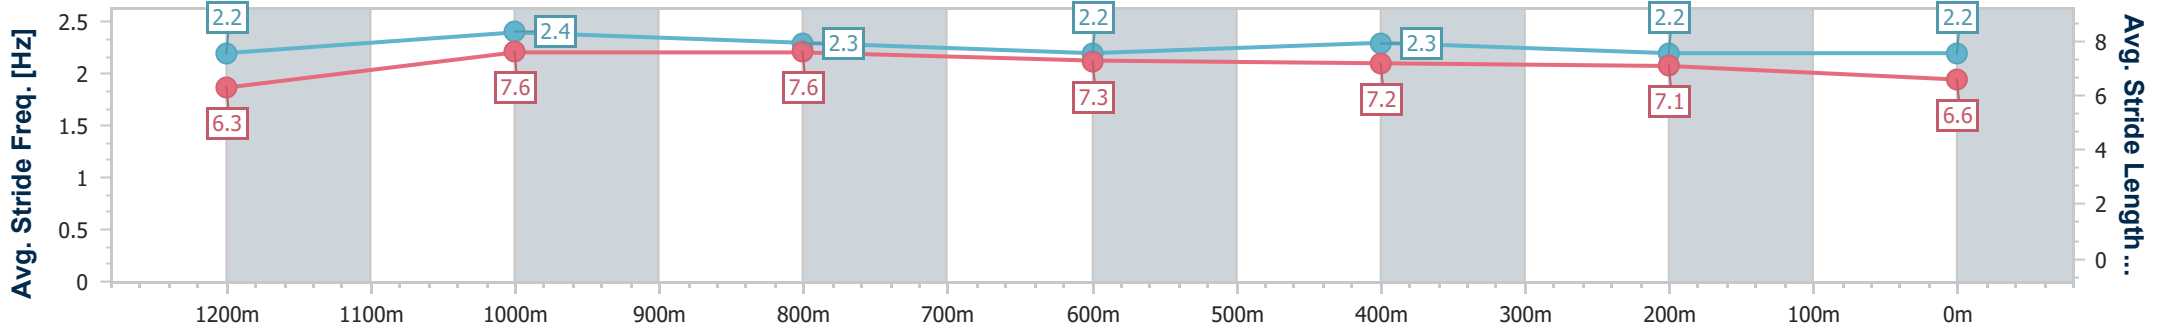

Ladbrokes Cannon Park QLD Professional
Race 1: COREY MACHAN SHEETMETAL Maiden Plate - 1400m

24 November 2023 - 12:56

Track Rating: Soft 6, Weather: Overcast, Rail Position: +1.5M
1000M-350M True REM

Section	Overall	1200m	1000m	800m	600m	400m	200m
Section Times	1:27.67 [9] (0:15.04)	1:12.63 [9] (0:11.45)	1:01.18 [9] (0:11.50)	0:49.68 [8] (0:11.67)	0:38.01 [7] (0:12.62)	0:25.39 [8] (0:12.47)	0:12.92 [10] (0:12.92)
Average Speed [km/h]	47.7	62.9	62.0	61.8	58.0	58.7	55.6
Top Speed [km/h]	64.5	64.6	63.0	63.4	59.8	59.1	57.2
Avg. Dist. to Rail [m]	2.6	0.6	1.3	2.3	3.2	6.2	9.7
Avg. Stride Freq. [Hz]	2.1	2.2	2.3	2.2	2.2	2.2	2.1
Avg. Stride Length [m]	6.2	7.8	7.6	7.7	7.3	7.4	7.2

- [] Ranking at each section and finish
- .-.- No data available at this section
- NA No data available

Horse/Jockey Name	Arctic Dasher
Final Rank	10
Fastest Section Time (Section)	0:11.00 (1200m)
Top Speed [km/h] (Section)	67.7 (1200m)
Race State	Finished

Ladbrokes Cannon Park QLD Professional
Race 1: COREY MACHAN SHEETMETAL Maiden Plate - 1400m

24 November 2023 - 12:56

Track Rating: Soft 6, Weather: Overcast, Rail Position: +1.5M
1000M-350M True REM

Section	Overall	1200m	1000m	800m	600m	400m	200m
Section Times	1:27.72 [10] (0:14.31)	1:13.41 [1] (0:11.00)	1:02.41 [1] (0:11.56)	0:50.85 [1] (0:12.31)	0:38.54 [3] (0:12.39)	0:26.15 [2] (0:12.72)	0:13.43 [4] (0:13.43)
Average Speed [km/h]	50.5	65.6	62.4	58.4	58.5	57.1	53.5
Top Speed [km/h]	66.6	67.7	64.4	60.4	59.5	58.0	56.1
Avg. Dist. to Rail [m]	3.0	0.8	0.3	0.5	1.2	3.5	4.1
Avg. Stride Freq. [Hz]	2.2	2.4	2.3	2.2	2.3	2.2	2.2
Avg. Stride Length [m]	6.3	7.6	7.6	7.3	7.2	7.1	6.6

- [] Ranking at each section and finish
- .-.- No data available at this section
- NA No data available