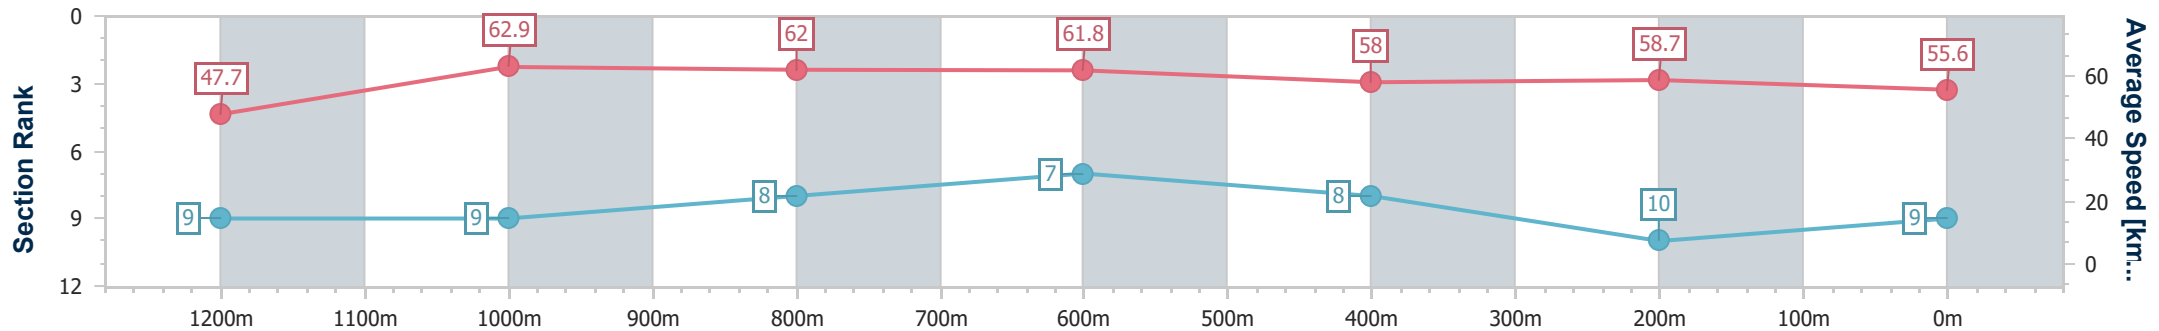

Ladbrokes Cannon Park QLD Professional
Race 1: COREY MACHAN SHEETMETAL Maiden Plate - 1400m

24 November 2023 - 12:56

Track Rating: Soft 6, Weather: Overcast, Rail Position: +1.5M
1000M-350M True REM

Section	Overall	1200m	1000m	800m	600m	400m	200m
Section Times	1:27.59 [8] (0:14.84)	1:12.75 [7] (0:11.45)	1:01.30 [7] (0:11.57)	0:49.73 [7] (0:11.80)	0:37.93 [8] (0:12.48)	0:25.45 [7] (0:12.31)	0:13.14 [6] (0:13.14)
Average Speed [km/h]	48.5	62.7	60.9	61.2	58.6	59.0	54.7
Top Speed [km/h]	65.5	63.7	63.0	62.9	60.4	60.8	58.1
Avg. Dist. to Rail [m]	2.9	1.6	2.2	1.0	2.2	3.9	6.1
Avg. Stride Freq. [Hz]	2.3	2.3	2.3	2.3	2.3	2.3	2.2
Avg. Stride Length [m]	5.8	7.6	7.4	7.3	7.2	7.2	7.0

- [] Ranking at each section and finish
- .-.- No data available at this section
- NA No data available

Horse/Jockey Name	Great Survey
Final Rank	9
Fastest Section Time (Section)	0:11.45 (1200m)
Top Speed [km/h] (Section)	64.6 (1200m)
Race State	Finished

Ladbrokes Cannon Park QLD Professional
Race 1: COREY MACHAN SHEETMETAL Maiden Plate - 1400m

24 November 2023 - 12:56

Track Rating: Soft 6, Weather: Overcast, Rail Position: +1.5M
1000M-350M True REM

Section	Overall	1200m	1000m	800m	600m	400m	200m
Section Times	1:27.67 [9] (0:15.04)	1:12.63 [9] (0:11.45)	1:01.18 [9] (0:11.50)	0:49.68 [8] (0:11.67)	0:38.01 [7] (0:12.62)	0:25.39 [8] (0:12.47)	0:12.92 [10] (0:12.92)
Average Speed [km/h]	47.7	62.9	62.0	61.8	58.0	58.7	55.6
Top Speed [km/h]	64.5	64.6	63.0	63.4	59.8	59.1	57.2
Avg. Dist. to Rail [m]	2.6	0.6	1.3	2.3	3.2	6.2	9.7
Avg. Stride Freq. [Hz]	2.1	2.2	2.3	2.2	2.2	2.2	2.1
Avg. Stride Length [m]	6.2	7.8	7.6	7.7	7.3	7.4	7.2