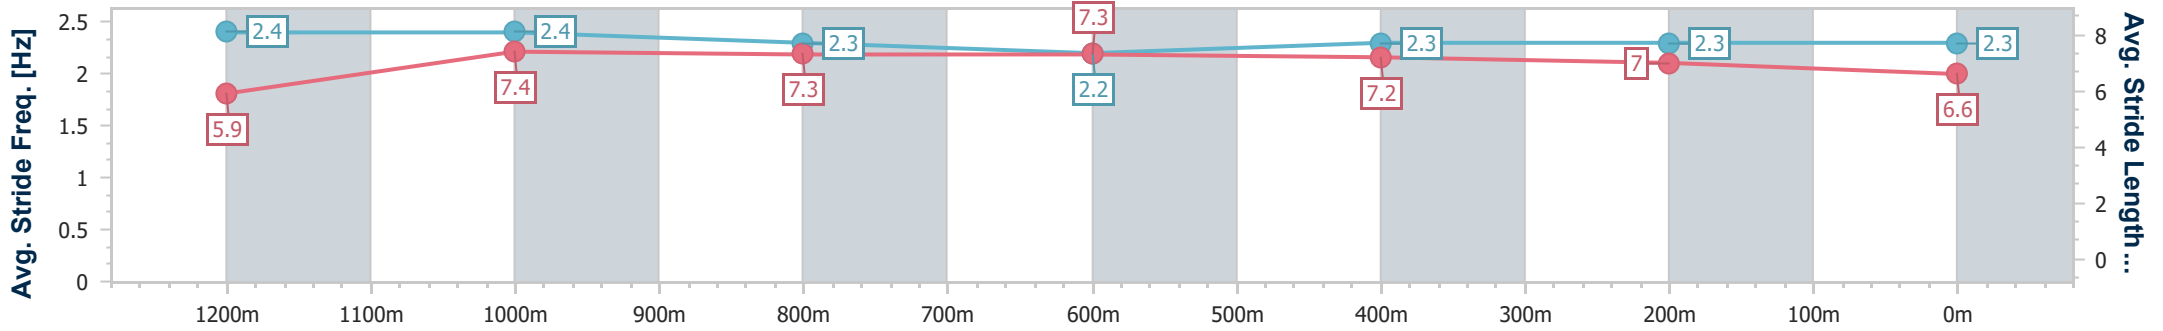

- [] Ranking at each section and finish
- .-.- No data available at this section
- NA No data available

Horse/Jockey Name	Tycoon Grace
Final Rank	5
Fastest Section Time (Section)	0:11.23 (1200m)
Top Speed [km/h] (Section)	66.4 (1200m)
Race State	Finished

Ladbrokes Cannon Park QLD Professional
Race 1: COREY MACHAN SHEETMETAL Maiden Plate - 1400m

24 November 2023 - 12:56
Track Rating: Soft 6, Weather: Overcast, Rail Position: +1.5M
1000M-350M True REM

Section	Overall	1200m	1000m	800m	600m	400m	200m							
Section Times	1:27.45 [5] (0:14.31)	1:13.14 [2] (0:11.23)	1:01.91 [3] (0:11.83)	0:50.08 [4] (0:12.24)	0:37.84 [6] (0:12.42)	0:25.42 [6] (0:12.46)	0:12.96 [7] (0:12.96)							
Average Speed [km/h]	50.3	63.8	60.4	58.7	58.4	58.6	55.5							
Top Speed [km/h]	64.2	66.4	61.1	60.2	60.3	59.9	58.5							
Avg. Dist. to Rail [m]	4.3	1.9	0.9	0.7	1.2	3.0	1.5							
Avg. Stride Freq. [Hz]	2.4	2.4	2.3	2.2	2.3	2.3	2.3							
Avg. Stride Length [m]	5.9	7.4	7.3	7.3	7.2	7.0	6.6							