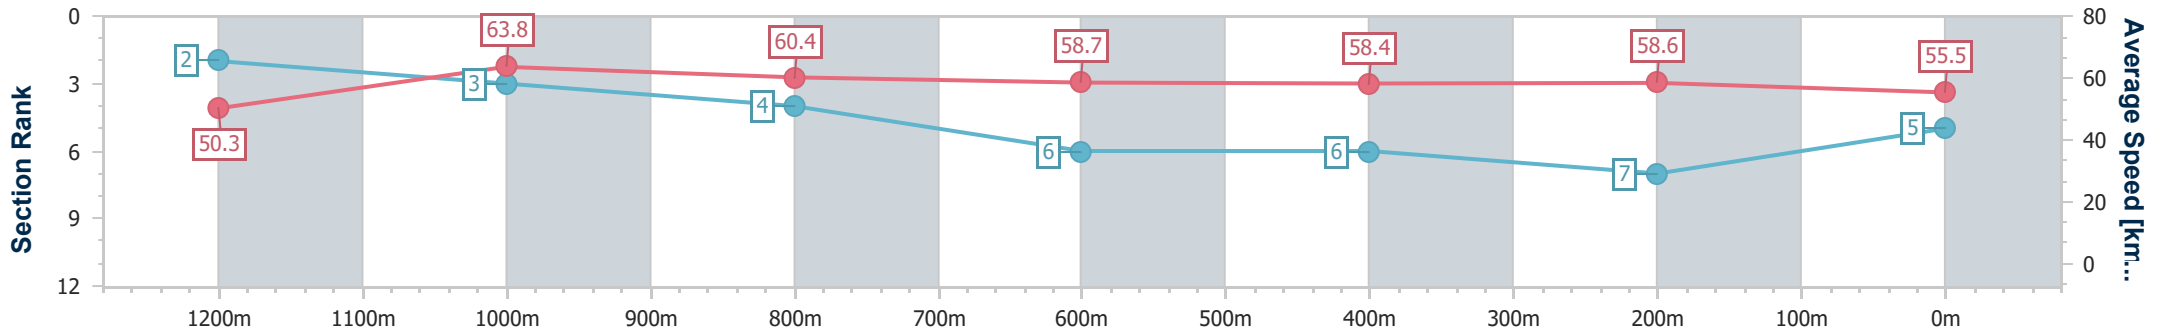

- [] Ranking at each section and finish
- .-.- No data available at this section
- NA No data available

Horse/Jockey Name	Tycoon Grace
Final Rank	5
Fastest Section Time (Section)	0:11.23 (1200m)
Top Speed [km/h] (Section)	66.4 (1200m)
Race State	Finished

Ladbrokes Cannon Park QLD Professional
Race 1: COREY MACHAN SHEETMETAL Maiden Plate - 1400m

24 November 2023 - 12:56
Track Rating: Soft 6, Weather: Overcast, Rail Position: +1.5M
1000M-350M True REM

Section	Overall	1200m	1000m	800m	600m	400m	200m							
Section Times	1:27.45 [5] (0:14.31)	1:13.14 [2] (0:11.23)	1:01.91 [3] (0:11.83)	0:50.08 [4] (0:12.24)	0:37.84 [6] (0:12.42)	0:25.42 [6] (0:12.46)	0:12.96 [7] (0:12.96)							
Average Speed [km/h]	50.3	63.8	60.4	58.7	58.4	58.6	55.5							
Top Speed [km/h]	64.2	66.4	61.1	60.2	60.3	59.9	58.5							
Avg. Dist. to Rail [m]	4.3	1.9	0.9	0.7	1.2	3.0	1.5							
Avg. Stride Freq. [Hz]	2.4	2.4	2.3	2.2	2.3	2.3	2.3							
Avg. Stride Length [m]	5.9	7.4	7.3	7.3	7.2	7.0	6.6							