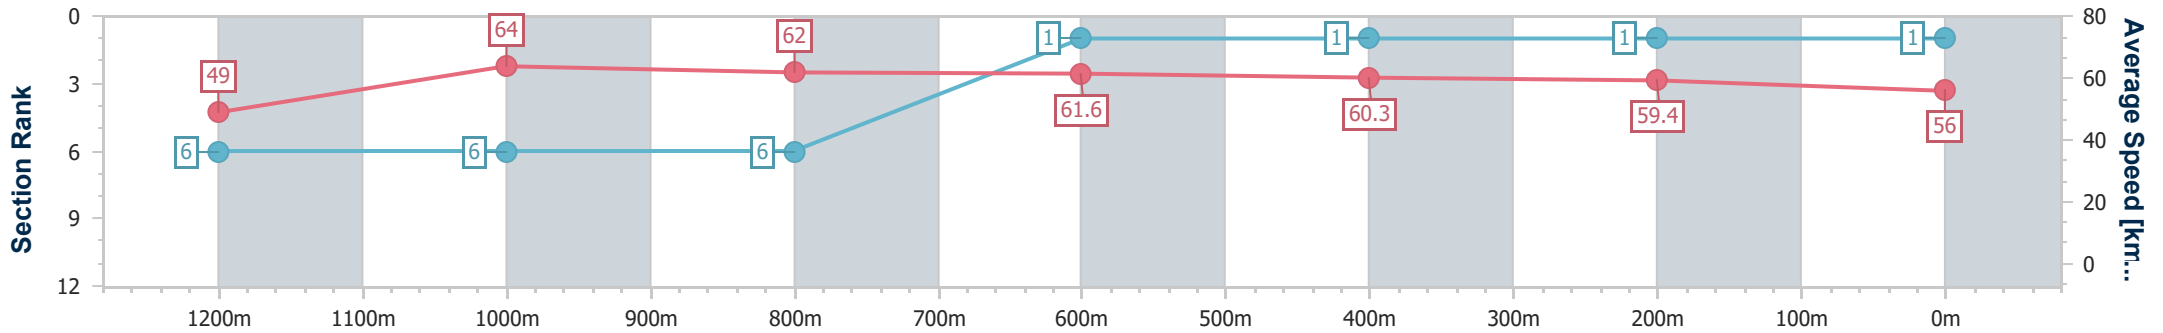

24 November 2023 - 12:56

Track Rating: Soft 6, Weather: Overcast, Rail Position: +1.5M
1000M-350M True REM

Section	Overall	1200m	1000m	800m	600m	400m	200m
Section Times	1:26.40 [1] (0:14.71)	1:11.69 [6] (0:11.22)	1:00.47 [6] (0:11.50)	0:48.97 [6] (0:11.69)	0:37.28 [1] (0:12.20)	0:25.08 [1] (0:12.20)	0:12.88 [1] (0:12.88)
Average Speed [km/h]	49.0	64.0	62.0	61.6	60.3	59.4	56.0
Top Speed [km/h]	65.7	65.7	63.3	63.4	61.6	60.8	58.9
Avg. Dist. to Rail [m]	4.3	0.7	1.5	2.8	3.6	3.9	4.0
Avg. Stride Freq. [Hz]	2.3	2.4	2.3	2.4	2.4	2.4	2.3
Avg. Stride Length [m]	5.9	7.6	7.4	7.3	7.1	6.9	6.6