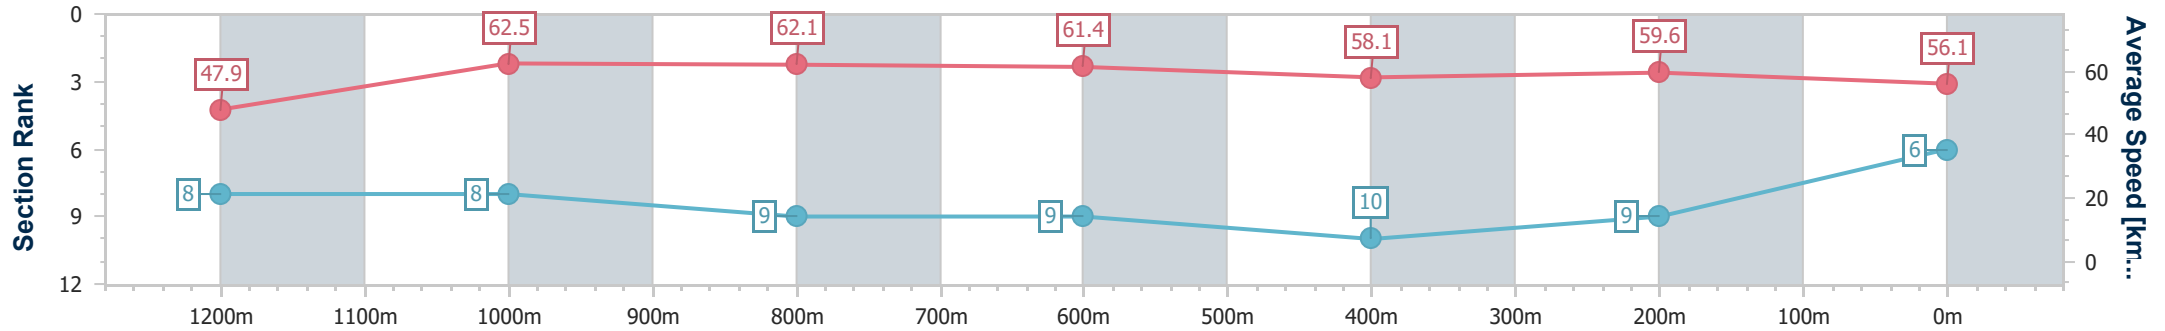

- [] Ranking at each section and finish
- .-.- No data available at this section
- NA No data available

Horse/Jockey Name	Jesko
Final Rank	6
Fastest Section Time (Section)	0:11.38 (1200m)
Top Speed [km/h] (Section)	64.0 (1200m)
Race State	Finished

Ladbrokes Cannon Park QLD Professional
Race 1: COREY MACHAN SHEETMETAL Maiden Plate - 1400m

24 November 2023 - 12:56

Track Rating: Soft 6, Weather: Overcast, Rail Position: +1.5M
1000M-350M True REM

Section	Overall	1200m	1000m	800m	600m	400m	200m							
Section Times	1:27.48 [6] (0:15.03)	1:12.45 [8] (0:11.38)	1:01.07 [8] (0:11.59)	0:49.48 [9] (0:11.74)	0:37.74 [9] (0:12.64)	0:25.10 [10] (0:12.28)	0:12.82 [9] (0:12.82)							
Average Speed [km/h]	47.9	62.5	62.1	61.4	58.1	59.6	56.1							
Top Speed [km/h]	63.9	64.0	63.7	64.0	60.3	60.4	58.2							
Avg. Dist. to Rail [m]	6.4	4.4	1.7	3.5	3.6	5.6	7.4							
Avg. Stride Freq. [Hz]	2.2	2.3	2.3	2.3	2.2	2.3	2.2							
Avg. Stride Length [m]	6.1	7.6	7.4	7.4	7.2	7.2	6.9							