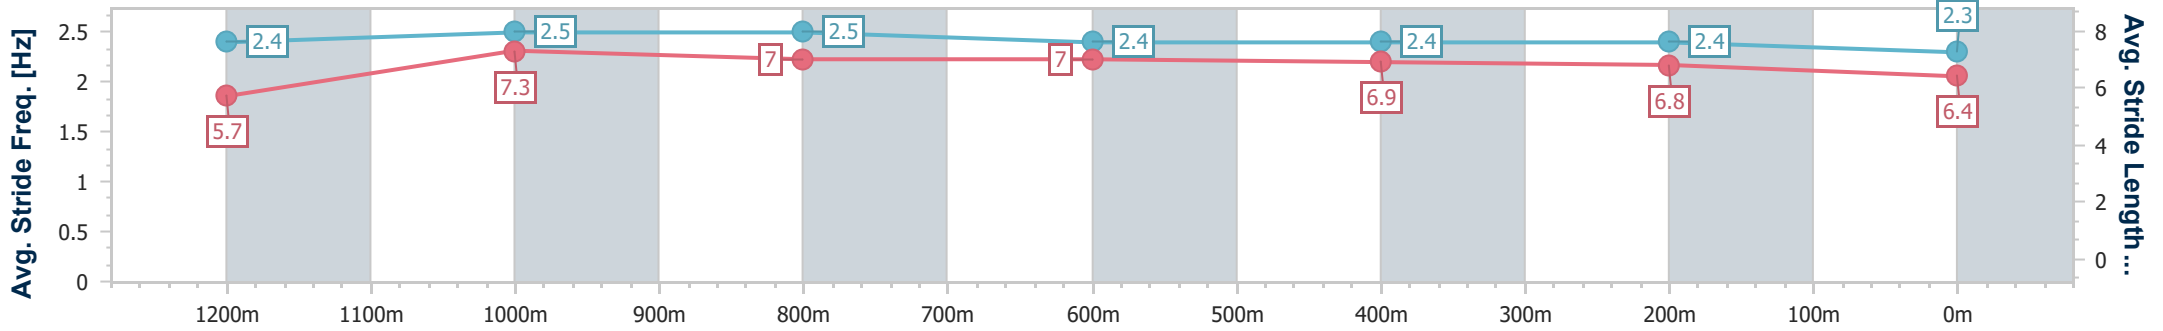

Ladbrokes Cannon Park QLD Professional
Race 1: COREY MACHAN SHEETMETAL Maiden Plate - 1400m

24 November 2023 - 12:56

Track Rating: Soft 6, Weather: Overcast, Rail Position: +1.5M
1000M-350M True REM

Section	Overall	1200m	1000m	800m	600m	400m	200m							
Section Times	1:27.48 [6] (0:15.03)	1:12.45 [8] (0:11.38)	1:01.07 [8] (0:11.59)	0:49.48 [9] (0:11.74)	0:37.74 [9] (0:12.64)	0:25.10 [10] (0:12.28)	0:12.82 [9] (0:12.82)							
Average Speed [km/h]	47.9	62.5	62.1	61.4	58.1	59.6	56.1							
Top Speed [km/h]	63.9	64.0	63.7	64.0	60.3	60.4	58.2							
Avg. Dist. to Rail [m]	6.4	4.4	1.7	3.5	3.6	5.6	7.4							
Avg. Stride Freq. [Hz]	2.2	2.3	2.3	2.3	2.2	2.3	2.2							
Avg. Stride Length [m]	6.1	7.6	7.4	7.4	7.2	7.2	6.9							

- [] Ranking at each section and finish
- .-.- No data available at this section
- NA No data available

Horse/Jockey Name	Christmas Time
Final Rank	7
Fastest Section Time (Section)	0:10.95 (1200m)
Top Speed [km/h] (Section)	67.5 (1200m)
Race State	Finished

Ladbrokes Cannon Park QLD Professional
 Race 1: COREY MACHAN SHEETMETAL Maiden Plate - 1400m

24 November 2023 - 12:56

Track Rating: Soft 6, Weather: Overcast, Rail Position: +1.5M
 1000M-350M True REM

Section	Overall	1200m	1000m	800m	600m	400m	200m
Section Times	1:27.49 [7] (0:14.65)	1:12.84 [5] (0:10.95)	1:01.89 [4] (0:11.53)	0:50.36 [3] (0:12.02)	0:38.34 [2] (0:12.49)	0:25.85 [3] (0:12.58)	0:13.27 [2] (0:13.27)
Average Speed [km/h]	49.2	65.3	62.3	59.9	58.7	58.2	54.2
Top Speed [km/h]	65.7	67.5	63.0	61.3	59.6	58.8	57.2
Avg. Dist. to Rail [m]	2.9	0.8	1.1	1.4	3.2	5.9	6.4
Avg. Stride Freq. [Hz]	2.4	2.5	2.5	2.4	2.4	2.4	2.3
Avg. Stride Length [m]	5.7	7.3	7.0	7.0	6.9	6.8	6.4