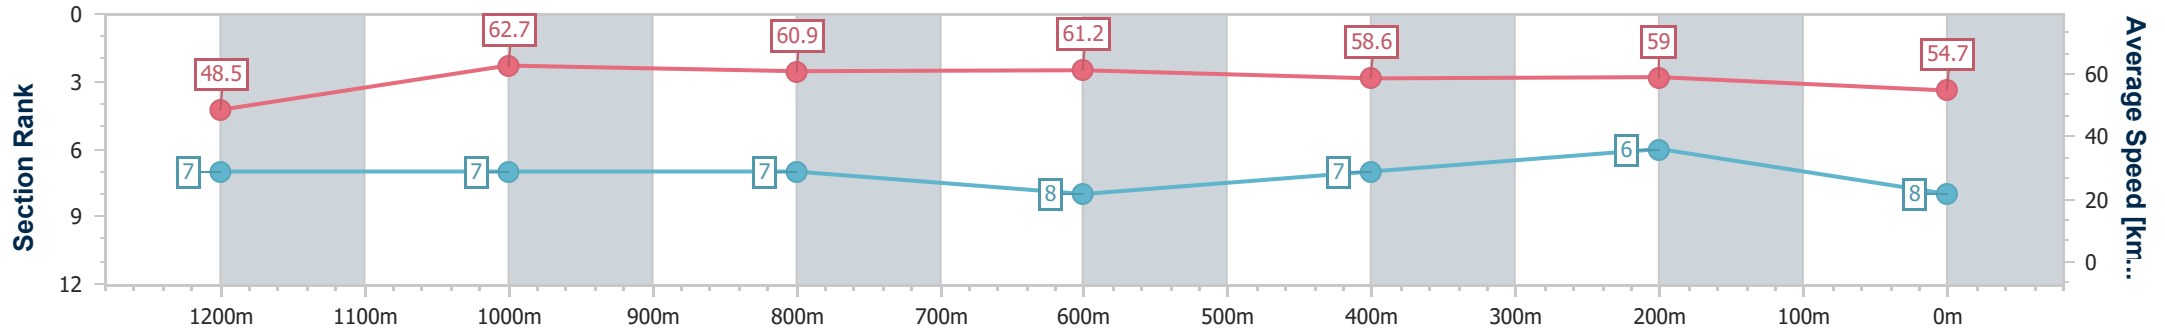

Ladbrokes Cannon Park QLD Professional
 Race 1: COREY MACHAN SHEETMETAL Maiden Plate - 1400m

24 November 2023 - 12:56

Track Rating: Soft 6, Weather: Overcast, Rail Position: +1.5M
 1000M-350M True REM

Section	Overall	1200m	1000m	800m	600m	400m	200m
Section Times	1:27.49 [7] (0:14.65)	1:12.84 [5] (0:10.95)	1:01.89 [4] (0:11.53)	0:50.36 [3] (0:12.02)	0:38.34 [2] (0:12.49)	0:25.85 [3] (0:12.58)	0:13.27 [2] (0:13.27)
Average Speed [km/h]	49.2	65.3	62.3	59.9	58.7	58.2	54.2
Top Speed [km/h]	65.7	67.5	63.0	61.3	59.6	58.8	57.2
Avg. Dist. to Rail [m]	2.9	0.8	1.1	1.4	3.2	5.9	6.4
Avg. Stride Freq. [Hz]	2.4	2.5	2.5	2.4	2.4	2.4	2.3
Avg. Stride Length [m]	5.7	7.3	7.0	7.0	6.9	6.8	6.4

- [] Ranking at each section and finish
- .-.- No data available at this section
- NA No data available

Horse/Jockey Name	Xtrasweet
Final Rank	8
Fastest Section Time (Section)	0:11.45 (1200m)
Top Speed [km/h] (Section)	65.5 (Overall)
Race State	Finished

Ladbrokes Cannon Park QLD Professional
Race 1: COREY MACHAN SHEETMETAL Maiden Plate - 1400m

24 November 2023 - 12:56

Track Rating: Soft 6, Weather: Overcast, Rail Position: +1.5M
1000M-350M True REM

Section	Overall	1200m	1000m	800m	600m	400m	200m
Section Times	1:27.59 [8] (0:14.84)	1:12.75 [7] (0:11.45)	1:01.30 [7] (0:11.57)	0:49.73 [7] (0:11.80)	0:37.93 [8] (0:12.48)	0:25.45 [7] (0:12.31)	0:13.14 [6] (0:13.14)
Average Speed [km/h]	48.5	62.7	60.9	61.2	58.6	59.0	54.7
Top Speed [km/h]	65.5	63.7	63.0	62.9	60.4	60.8	58.1
Avg. Dist. to Rail [m]	2.9	1.6	2.2	1.0	2.2	3.9	6.1
Avg. Stride Freq. [Hz]	2.3	2.3	2.3	2.3	2.3	2.3	2.2
Avg. Stride Length [m]	5.8	7.6	7.4	7.3	7.2	7.2	7.0