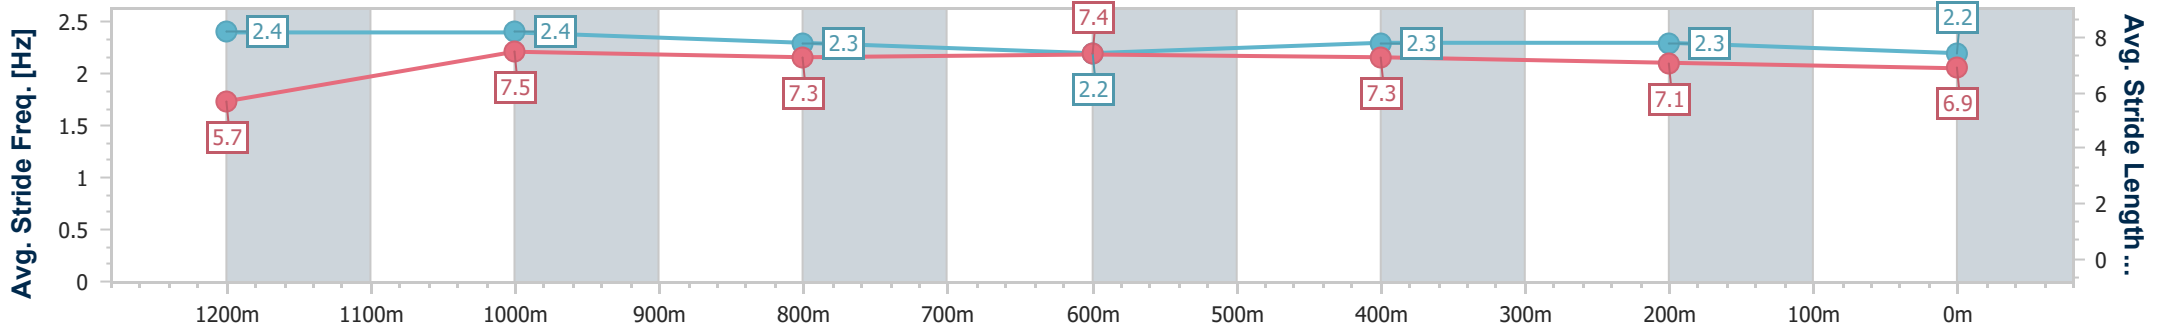

- [] Ranking at each section and finish
- .-.- No data available at this section
- NA No data available

Horse/Jockey Name	Alontro
Final Rank	3
Fastest Section Time (Section)	0:10.94 (1200m)
Top Speed [km/h] (Section)	67.4 (1200m)
Race State	Finished

Ladbrokes Cannon Park QLD Professional
Race 1: COREY MACHAN SHEETMETAL Maiden Plate - 1400m

24 November 2023 - 12:56

Track Rating: Soft 6, Weather: Overcast, Rail Position: +1.5M
1000M-350M True REM

Section	Overall	1200m	1000m	800m	600m	400m	200m
Section Times	1:27.19 [3] (0:14.37)	1:12.82 [3] (0:10.94)	1:01.88 [2] (0:11.64)	0:50.24 [2] (0:12.33)	0:37.91 [4] (0:12.40)	0:25.51 [4] (0:12.61)	0:12.90 [3] (0:12.90)
Average Speed [km/h]	50.1	65.3	60.8	58.3	58.9	57.8	55.9
Top Speed [km/h]	67.3	67.4	62.2	60.2	59.4	58.7	58.2
Avg. Dist. to Rail [m]	3.3	1.7	2.2	0.3	1.6	4.9	4.4
Avg. Stride Freq. [Hz]	2.4	2.4	2.3	2.2	2.3	2.3	2.2
Avg. Stride Length [m]	5.7	7.5	7.3	7.4	7.3	7.1	6.9