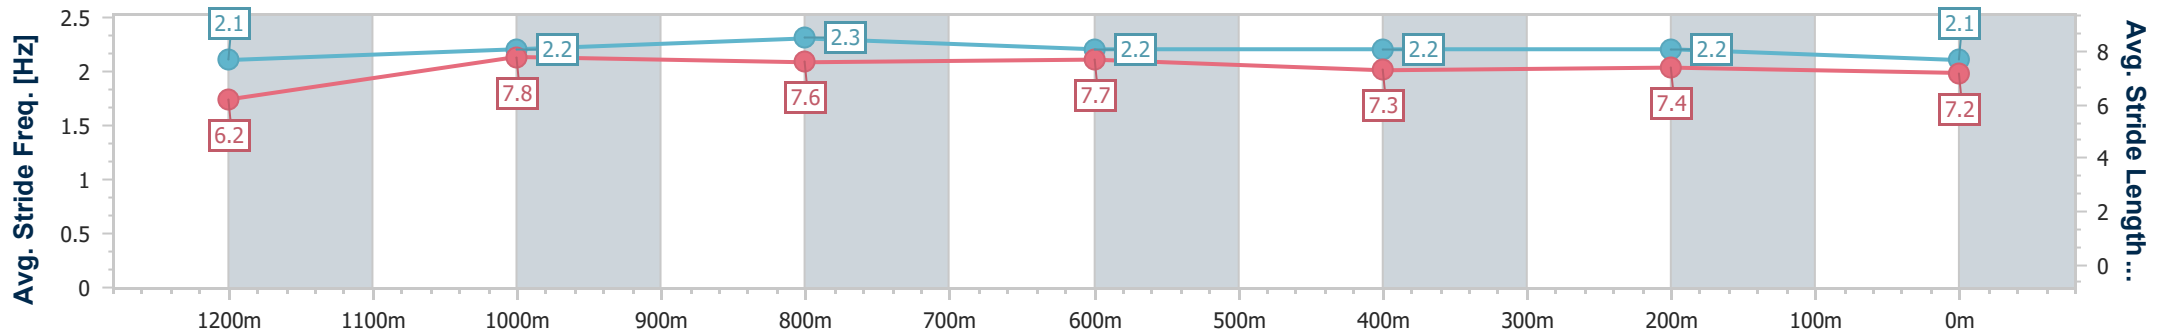

Ladbrokes Cannon Park QLD Professional
Race 1: COREY MACHAN SHEETMETAL Maiden Plate - 1400m

24 November 2023 - 12:56

Track Rating: Soft 6, Weather: Overcast, Rail Position: +1.5M
1000M-350M True REM

Section	Overall	1200m	1000m	800m	600m	400m	200m
Section Times	1:27.59 [8] (0:14.84)	1:12.75 [7] (0:11.45)	1:01.30 [7] (0:11.57)	0:49.73 [7] (0:11.80)	0:37.93 [8] (0:12.48)	0:25.45 [7] (0:12.31)	0:13.14 [6] (0:13.14)
Average Speed [km/h]	48.5	62.7	60.9	61.2	58.6	59.0	54.7
Top Speed [km/h]	65.5	63.7	63.0	62.9	60.4	60.8	58.1
Avg. Dist. to Rail [m]	2.9	1.6	2.2	1.0	2.2	3.9	6.1
Avg. Stride Freq. [Hz]	2.3	2.3	2.3	2.3	2.3	2.3	2.2
Avg. Stride Length [m]	5.8	7.6	7.4	7.3	7.2	7.2	7.0

- [] Ranking at each section and finish
- .-.- No data available at this section
- NA No data available

Horse/Jockey Name	Great Survey
Final Rank	9
Fastest Section Time (Section)	0:11.45 (1200m)
Top Speed [km/h] (Section)	64.6 (1200m)
Race State	Finished

Ladbrokes Cannon Park QLD Professional
Race 1: COREY MACHAN SHEETMETAL Maiden Plate - 1400m

24 November 2023 - 12:56

Track Rating: Soft 6, Weather: Overcast, Rail Position: +1.5M
1000M-350M True REM

Section	Overall	1200m	1000m	800m	600m	400m	200m
Section Times	1:27.67 [9] (0:15.04)	1:12.63 [9] (0:11.45)	1:01.18 [9] (0:11.50)	0:49.68 [8] (0:11.67)	0:38.01 [7] (0:12.62)	0:25.39 [8] (0:12.47)	0:12.92 [10] (0:12.92)
Average Speed [km/h]	47.7	62.9	62.0	61.8	58.0	58.7	55.6
Top Speed [km/h]	64.5	64.6	63.0	63.4	59.8	59.1	57.2
Avg. Dist. to Rail [m]	2.6	0.6	1.3	2.3	3.2	6.2	9.7
Avg. Stride Freq. [Hz]	2.1	2.2	2.3	2.2	2.2	2.2	2.1
Avg. Stride Length [m]	6.2	7.8	7.6	7.7	7.3	7.4	7.2