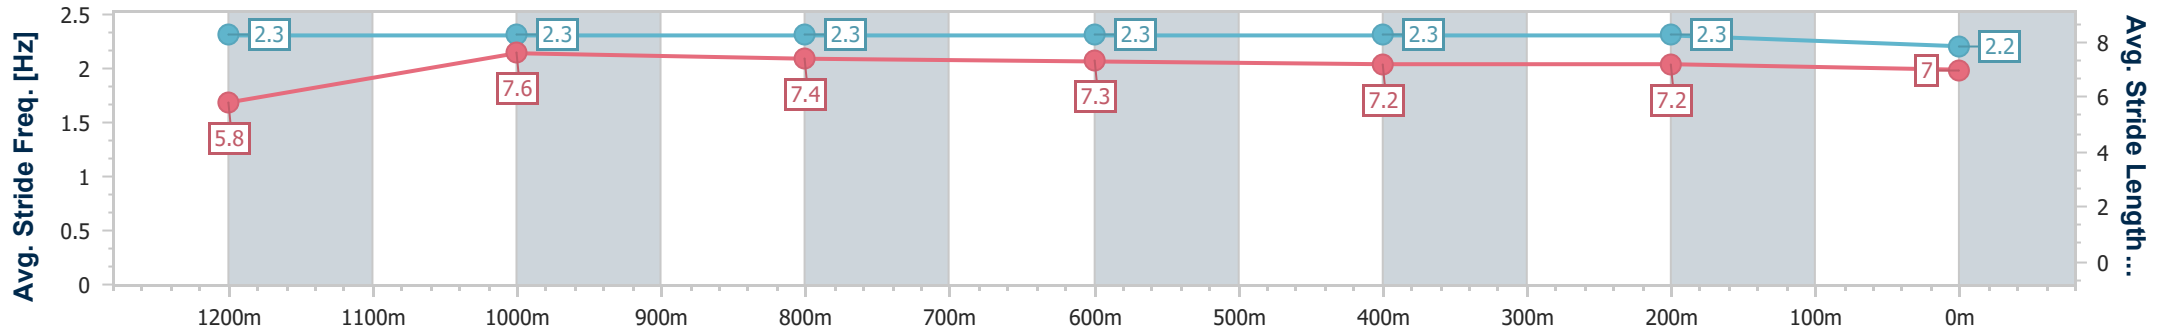

Ladbrokes Cannon Park QLD Professional
 Race 1: COREY MACHAN SHEETMETAL Maiden Plate - 1400m

24 November 2023 - 12:56

Track Rating: Soft 6, Weather: Overcast, Rail Position: +1.5M
 1000M-350M True REM

Section	Overall	1200m	1000m	800m	600m	400m	200m
Section Times	1:27.49 [7] (0:14.65)	1:12.84 [5] (0:10.95)	1:01.89 [4] (0:11.53)	0:50.36 [3] (0:12.02)	0:38.34 [2] (0:12.49)	0:25.85 [3] (0:12.58)	0:13.27 [2] (0:13.27)
Average Speed [km/h]	49.2	65.3	62.3	59.9	58.7	58.2	54.2
Top Speed [km/h]	65.7	67.5	63.0	61.3	59.6	58.8	57.2
Avg. Dist. to Rail [m]	2.9	0.8	1.1	1.4	3.2	5.9	6.4
Avg. Stride Freq. [Hz]	2.4	2.5	2.5	2.4	2.4	2.4	2.3
Avg. Stride Length [m]	5.7	7.3	7.0	7.0	6.9	6.8	6.4

- [] Ranking at each section and finish
- .-.- No data available at this section
- NA No data available

Horse/Jockey Name	Xtrasweet
Final Rank	8
Fastest Section Time (Section)	0:11.45 (1200m)
Top Speed [km/h] (Section)	65.5 (Overall)
Race State	Finished

Ladbrokes Cannon Park QLD Professional
Race 1: COREY MACHAN SHEETMETAL Maiden Plate - 1400m

24 November 2023 - 12:56

Track Rating: Soft 6, Weather: Overcast, Rail Position: +1.5M
1000M-350M True REM

Section	Overall	1200m	1000m	800m	600m	400m	200m
Section Times	1:27.59 [8] (0:14.84)	1:12.75 [7] (0:11.45)	1:01.30 [7] (0:11.57)	0:49.73 [7] (0:11.80)	0:37.93 [8] (0:12.48)	0:25.45 [7] (0:12.31)	0:13.14 [6] (0:13.14)
Average Speed [km/h]	48.5	62.7	60.9	61.2	58.6	59.0	54.7
Top Speed [km/h]	65.5	63.7	63.0	62.9	60.4	60.8	58.1
Avg. Dist. to Rail [m]	2.9	1.6	2.2	1.0	2.2	3.9	6.1
Avg. Stride Freq. [Hz]	2.3	2.3	2.3	2.3	2.3	2.3	2.2
Avg. Stride Length [m]	5.8	7.6	7.4	7.3	7.2	7.2	7.0