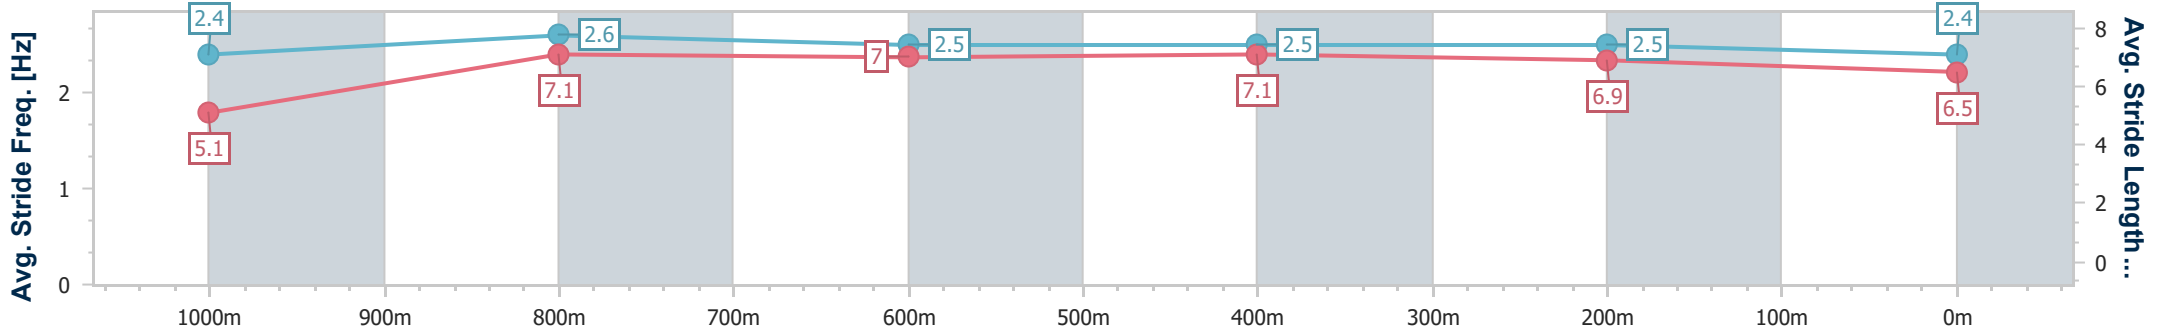

Doomben QLD Professional

Race 2: SELECT FIRE SYSTEMS 2YO PLATE - 1110m

25 November 2023 - 12:38

Track Rating: Soft 6, Weather: Showers, Rail Position: +4m Entire Course

BRISBANE RACING CLUB

Section	Overall	1000m	800m	600m	400m	200m
Section Times	1:07.09 [5] (0:08.72)	0:58.37 [2] (0:10.96)	0:47.41 [2] (0:11.35)	0:36.06 [3] (0:11.16)	0:24.90 [3] (0:11.82)	0:13.08 [4] (0:13.08)
Average Speed [km/h]	45.5	65.7	63.7	63.7	60.9	54.9
Top Speed [km/h]	64.4	67.1	65.0	65.2	62.3	58.2
Avg. Dist. to Rail [m]	4.0	1.0	0.2	1.3	1.3	1.6
Avg. Stride Freq. [Hz]	2.4	2.6	2.5	2.5	2.5	2.4
Avg. Stride Length [m]	5.1	7.1	7.0	7.1	6.9	6.5

- [ ] Ranking at each section and finish
- .-.- No data available at this section
- NA No data available