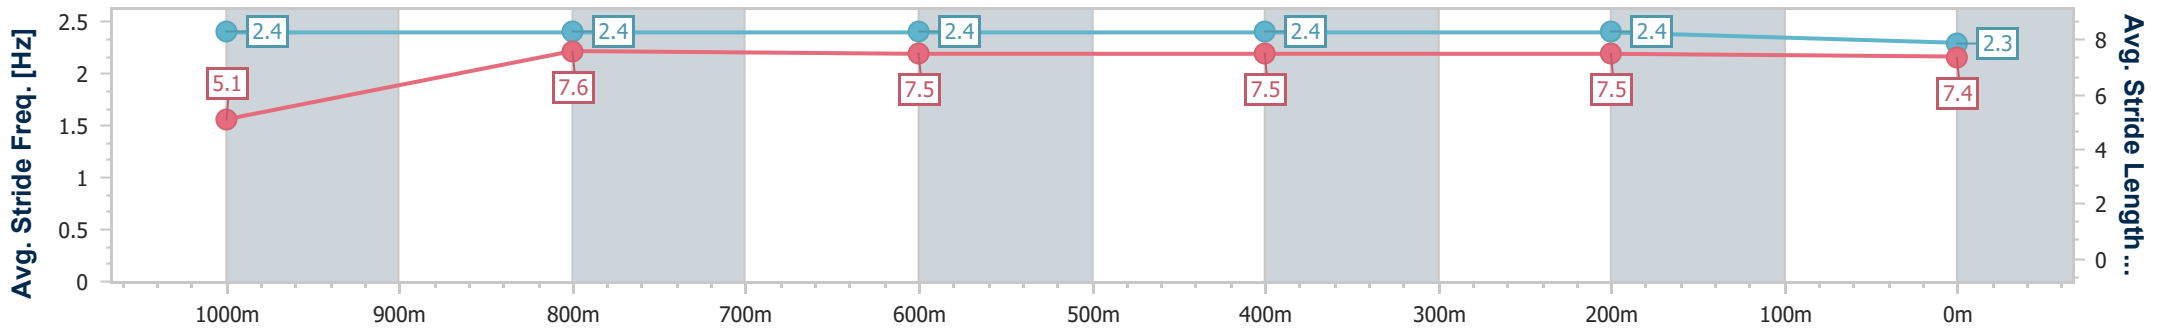

25 November 2023 - 12:38

Track Rating: Soft 6, Weather: Showers, Rail Position: +4m Entire Course

BRISBANE RACING CLUB

Section	Overall	1000m	800m	600m	400m	200m
Section Times	1:05.22 [1] (0:08.75)	0:56.47 [3] (0:10.96)	0:45.51 [3] (0:11.12)	0:34.39 [2] (0:11.32)	0:23.07 [2] (0:11.22)	0:11.85 [2] (0:11.85)
Average Speed [km/h]	45.1	65.7	64.4	63.3	64.2	60.7
Top Speed [km/h]	65.4	66.3	65.9	65.0	65.2	64.1
Avg. Dist. to Rail [m]	2.3	0.8	0.8	0.5	0.6	1.0
Avg. Stride Freq. [Hz]	2.4	2.4	2.4	2.4	2.4	2.3
Avg. Stride Length [m]	5.1	7.6	7.5	7.5	7.5	7.4