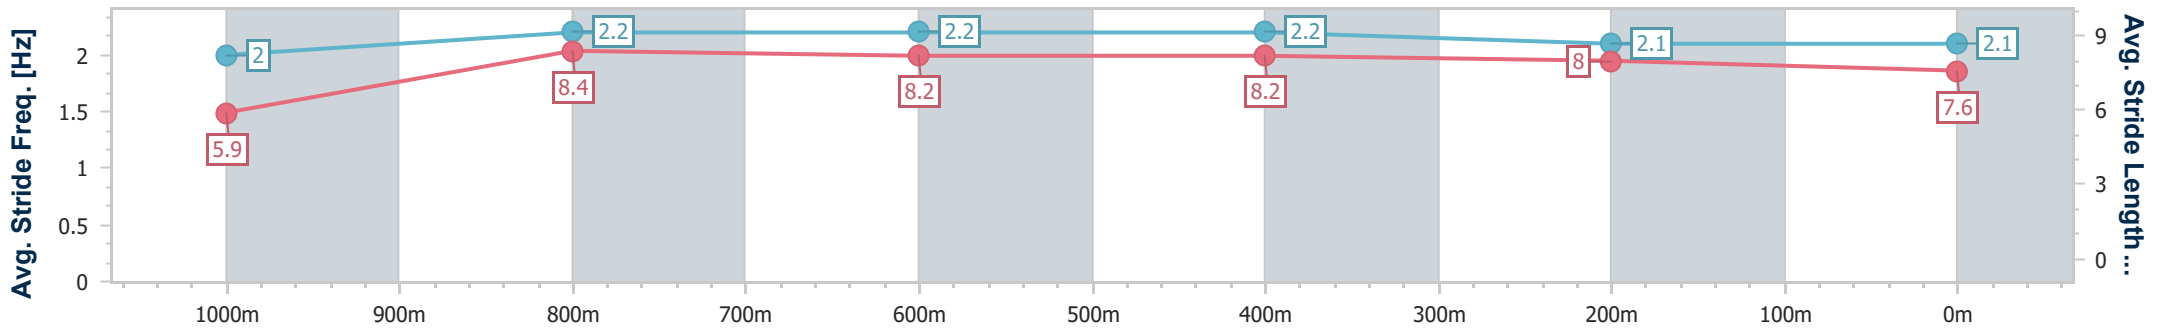

Doomben QLD Professional

Race 2: SELECT FIRE SYSTEMS 2YO PLATE - 1110m

25 November 2023 - 12:38

Track Rating: Soft 6, Weather: Showers, Rail Position: +4m Entire Course

BRISBANE RACING CLUB

Section	Overall	1000m	800m	600m	400m	200m
Section Times	1:06.64 [4] (0:09.04)	0:57.60 [5] (0:10.95)	0:46.65 [4] (0:11.17)	0:35.48 [4] (0:11.32)	0:24.16 [5] (0:11.65)	0:12.51 [5] (0:12.51)
Average Speed [km/h]	43.7	66.0	64.8	63.5	61.7	57.7
Top Speed [km/h]	63.7	66.9	65.6	65.1	62.3	61.3
Avg. Dist. to Rail [m]	4.8	1.2	0.6	0.2	1.1	0.7
Avg. Stride Freq. [Hz]	2.0	2.2	2.2	2.2	2.1	2.1
Avg. Stride Length [m]	5.9	8.4	8.2	8.2	8.0	7.6