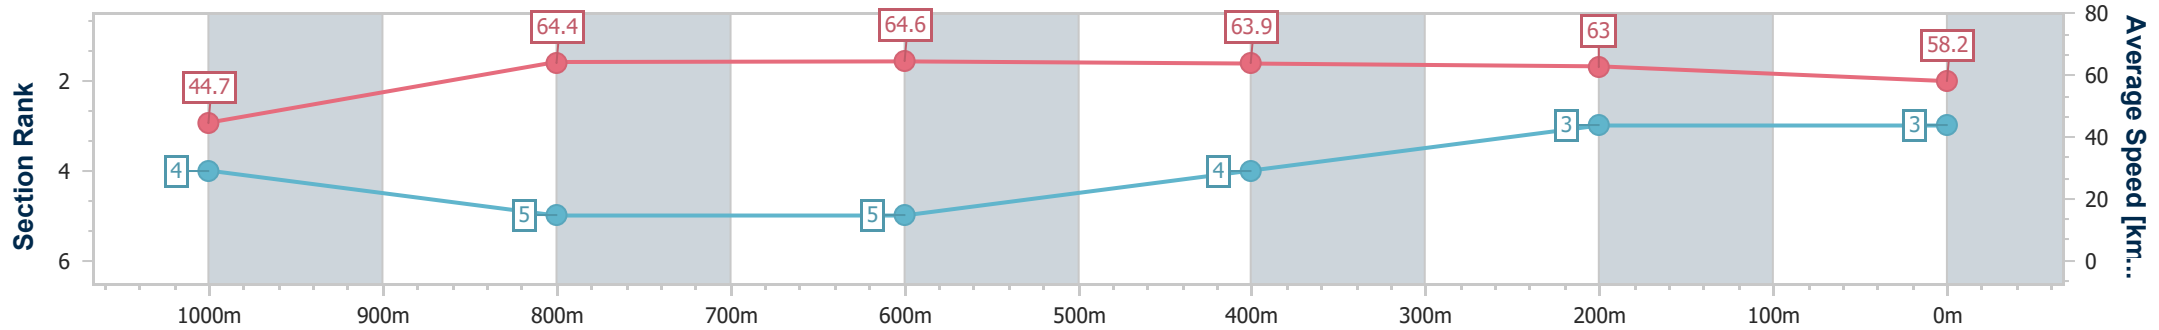

Doomben QLD Professional

Race 2: SELECT FIRE SYSTEMS 2YO PLATE - 1110m

25 November 2023 - 12:38

Track Rating: Soft 6, Weather: Showers, Rail Position: +4m Entire Course

BRISBANE RACING CLUB

Section	Overall	1000m	800m	600m	400m	200m
Section Times	1:06.06 [3] (0:08.86)	0:57.20 [4] (0:11.17)	0:46.03 [5] (0:11.13)	0:34.90 [5] (0:11.18)	0:23.72 [4] (0:11.36)	0:12.36 [3] (0:12.36)
Average Speed [km/h]	44.7	64.4	64.6	63.9	63.0	58.2
Top Speed [km/h]	63.2	65.5	65.7	65.2	64.2	61.8
Avg. Dist. to Rail [m]	1.3	0.2	0.4	1.4	1.4	0.6
Avg. Stride Freq. [Hz]	2.1	2.2	2.2	2.2	2.1	2.1
Avg. Stride Length [m]	6.0	8.0	8.2	8.2	8.2	7.8