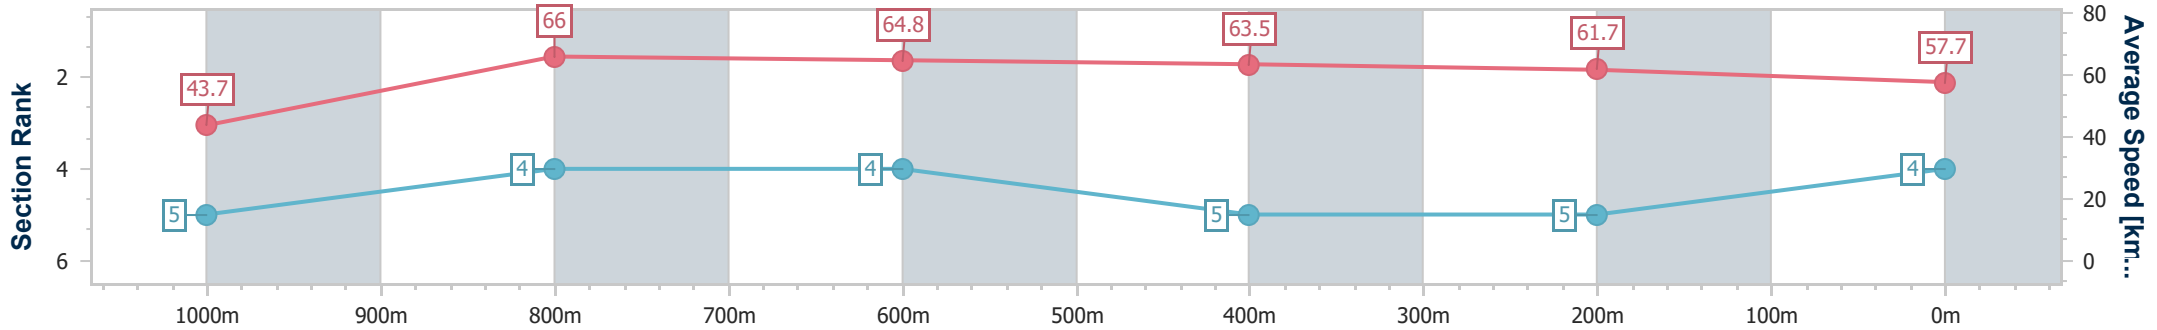

Doomben QLD Professional

Race 2: SELECT FIRE SYSTEMS 2YO PLATE - 1110m

25 November 2023 - 12:38

Track Rating: Soft 6, Weather: Showers, Rail Position: +4m Entire Course

BRISBANE RACING CLUB

Section	Overall	1000m	800m	600m	400m	200m
Section Times	1:06.64 [4] (0:09.04)	0:57.60 [5] (0:10.95)	0:46.65 [4] (0:11.17)	0:35.48 [4] (0:11.32)	0:24.16 [5] (0:11.65)	0:12.51 [5] (0:12.51)
Average Speed [km/h]	43.7	66.0	64.8	63.5	61.7	57.7
Top Speed [km/h]	63.7	66.9	65.6	65.1	62.3	61.3
Avg. Dist. to Rail [m]	4.8	1.2	0.6	0.2	1.1	0.7
Avg. Stride Freq. [Hz]	2.0	2.2	2.2	2.2	2.1	2.1
Avg. Stride Length [m]	5.9	8.4	8.2	8.2	8.0	7.6

- [ ] Ranking at each section and finish
- .-.- No data available at this section
- NA No data available

Horse/Jockey Name	Fireupzous
Final Rank	5
Fastest Section Time (Section)	0:08.72 (Overall)
Top Speed [km/h] (Section)	67.1 (1000m)
Race State	Finished