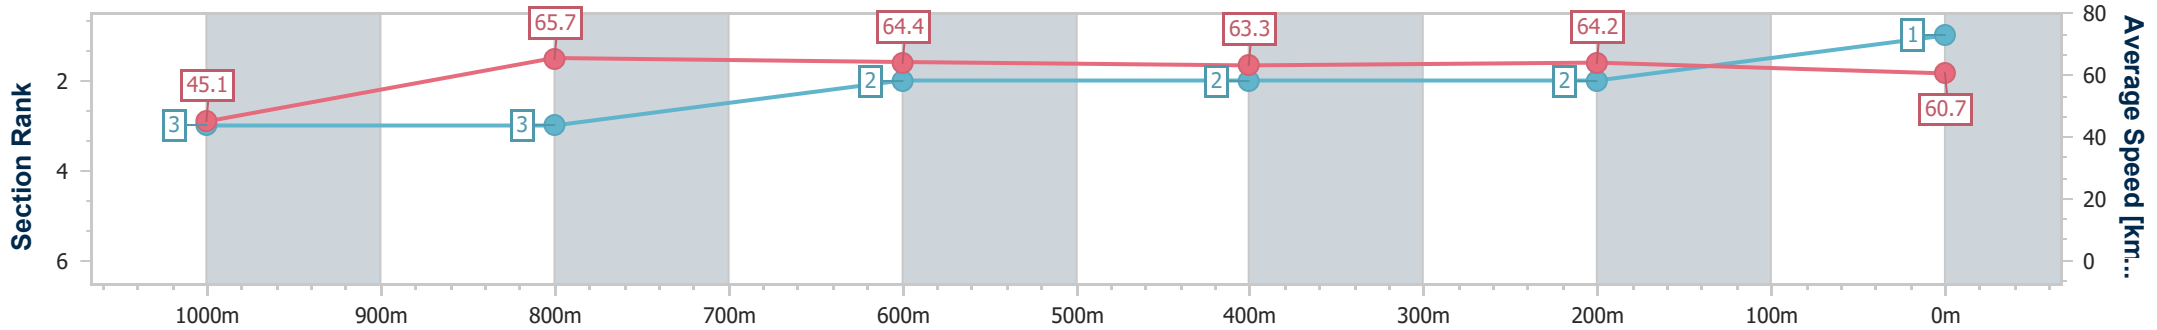

25 November 2023 - 12:38

Track Rating: Soft 6, Weather: Showers, Rail Position: +4m Entire Course

BRISBANE RACING CLUB

Section	Overall	1000m	800m	600m	400m	200m
Section Times	1:05.22 [1] (0:08.75)	0:56.47 [3] (0:10.96)	0:45.51 [3] (0:11.12)	0:34.39 [2] (0:11.32)	0:23.07 [2] (0:11.22)	0:11.85 [2] (0:11.85)
Average Speed [km/h]	45.1	65.7	64.4	63.3	64.2	60.7
Top Speed [km/h]	65.4	66.3	65.9	65.0	65.2	64.1
Avg. Dist. to Rail [m]	2.3	0.8	0.8	0.5	0.6	1.0
Avg. Stride Freq. [Hz]	2.4	2.4	2.4	2.4	2.4	2.3
Avg. Stride Length [m]	5.1	7.6	7.5	7.5	7.5	7.4