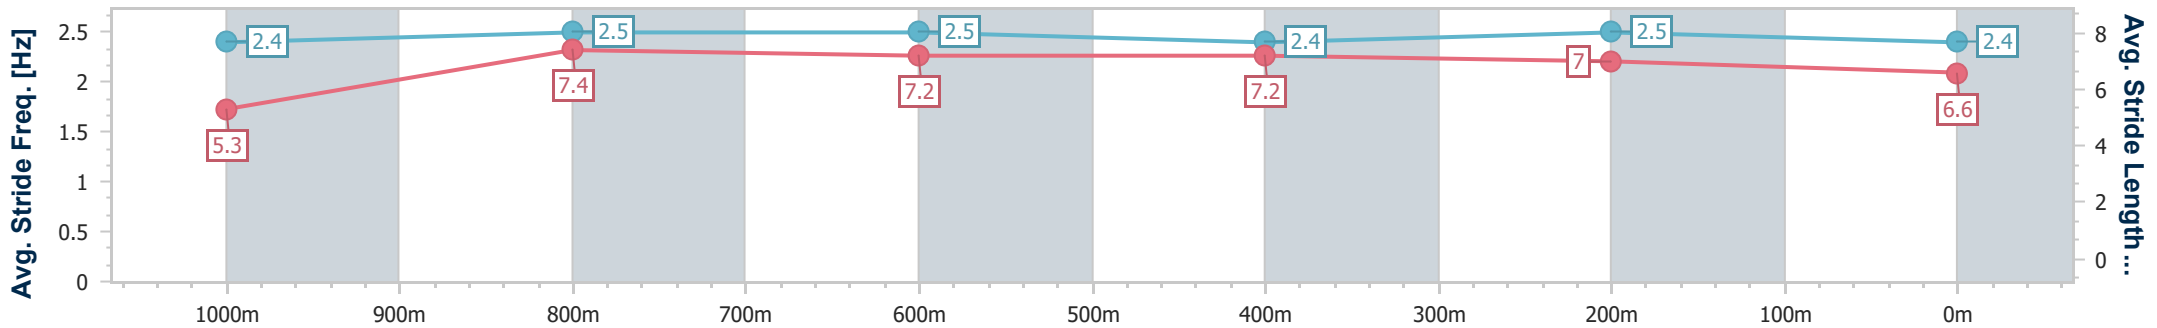

Doomben QLD Professional

Race 2: SELECT FIRE SYSTEMS 2YO PLATE - 1110m

25 November 2023 - 12:38

Track Rating: Soft 6, Weather: Showers, Rail Position: +4m Entire Course

BRISBANE RACING CLUB

Section	Overall	1000m	800m	600m	400m	200m
Section Times	1:05.73 [2] (0:08.57)	0:57.16 [1] (0:10.89)	0:46.27 [1] (0:11.04)	0:35.23 [1] (0:11.39)	0:23.84 [1] (0:11.41)	0:12.43 [1] (0:12.43)
Average Speed [km/h]	46.1	66.0	65.1	62.6	62.8	57.9
Top Speed [km/h]	65.4	67.9	65.6	64.1	63.9	62.5
Avg. Dist. to Rail [m]	1.3	0.7	0.5	1.5	1.6	0.6
Avg. Stride Freq. [Hz]	2.4	2.5	2.5	2.4	2.5	2.4
Avg. Stride Length [m]	5.3	7.4	7.2	7.2	7.0	6.6