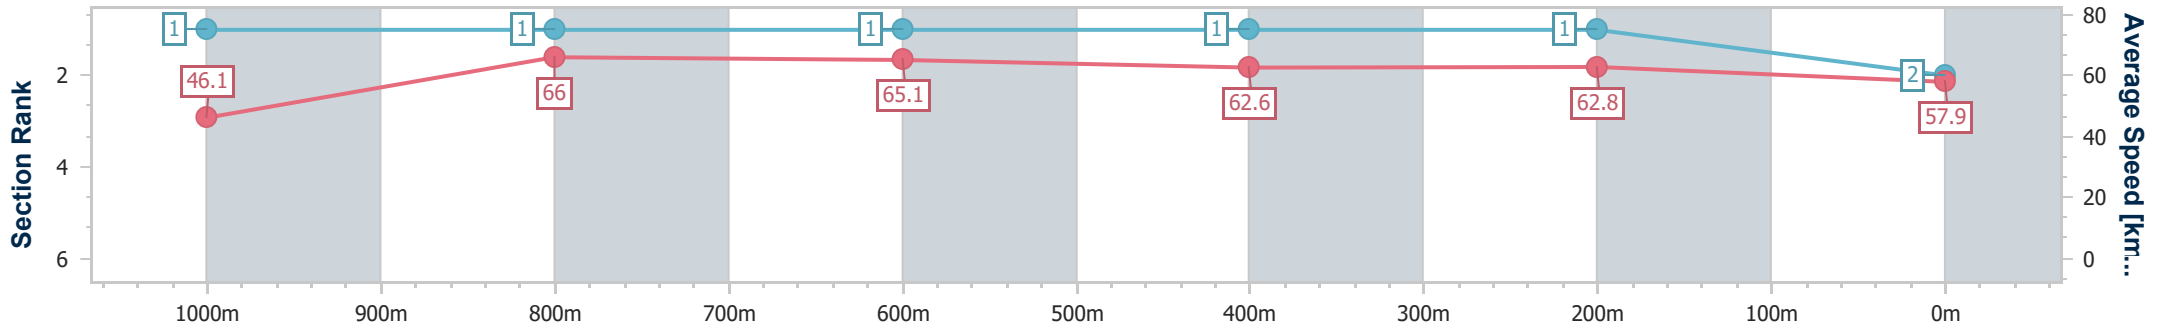

Doomben QLD Professional

Race 2: SELECT FIRE SYSTEMS 2YO PLATE - 1110m

25 November 2023 - 12:38

Track Rating: Soft 6, Weather: Showers, Rail Position: +4m Entire Course

BRISBANE RACING CLUB

Section	Overall	1000m	800m	600m	400m	200m
Section Times	1:05.73 [2] (0:08.57)	0:57.16 [1] (0:10.89)	0:46.27 [1] (0:11.04)	0:35.23 [1] (0:11.39)	0:23.84 [1] (0:11.41)	0:12.43 [1] (0:12.43)
Average Speed [km/h]	46.1	66.0	65.1	62.6	62.8	57.9
Top Speed [km/h]	65.4	67.9	65.6	64.1	63.9	62.5
Avg. Dist. to Rail [m]	1.3	0.7	0.5	1.5	1.6	0.6
Avg. Stride Freq. [Hz]	2.4	2.5	2.5	2.4	2.5	2.4
Avg. Stride Length [m]	5.3	7.4	7.2	7.2	7.0	6.6