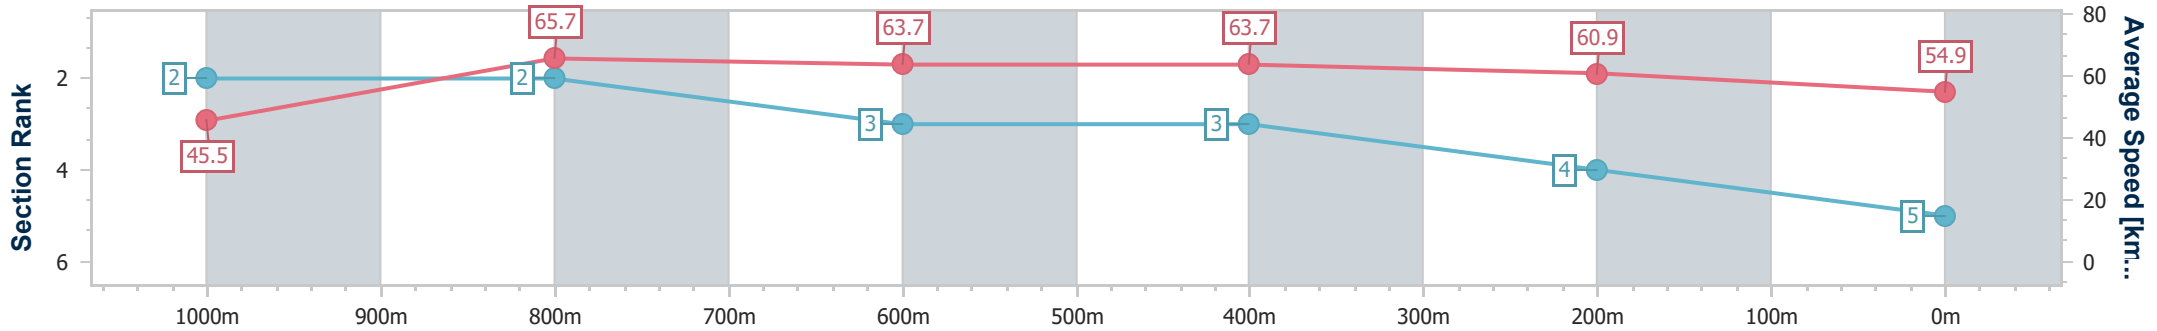

Doomben QLD Professional

Race 2: SELECT FIRE SYSTEMS 2YO PLATE - 1110m

25 November 2023 - 12:38

Track Rating: Soft 6, Weather: Showers, Rail Position: +4m Entire Course

BRISBANE RACING CLUB

Section	Overall	1000m	800m	600m	400m	200m
Section Times	1:07.09 [5] (0:08.72)	0:58.37 [2] (0:10.96)	0:47.41 [2] (0:11.35)	0:36.06 [3] (0:11.16)	0:24.90 [3] (0:11.82)	0:13.08 [4] (0:13.08)
Average Speed [km/h]	45.5	65.7	63.7	63.7	60.9	54.9
Top Speed [km/h]	64.4	67.1	65.0	65.2	62.3	58.2
Avg. Dist. to Rail [m]	4.0	1.0	0.2	1.3	1.3	1.6
Avg. Stride Freq. [Hz]	2.4	2.6	2.5	2.5	2.5	2.4
Avg. Stride Length [m]	5.1	7.1	7.0	7.1	6.9	6.5

- [ ] Ranking at each section and finish
- .-.- No data available at this section
- NA No data available