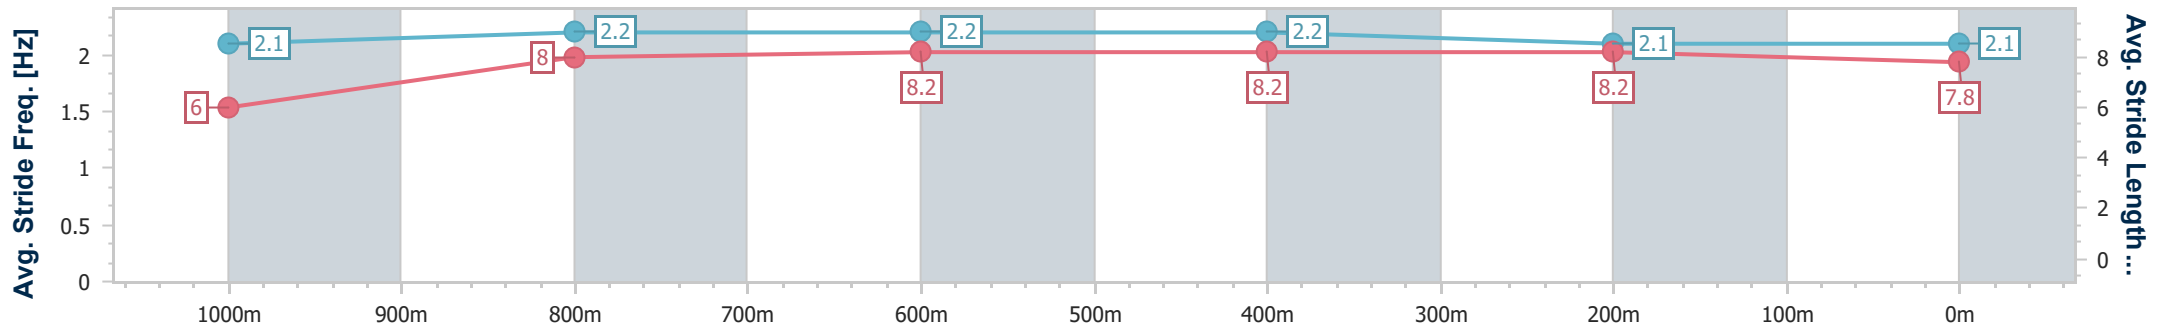

Doomben QLD Professional

Race 2: SELECT FIRE SYSTEMS 2YO PLATE - 1110m

25 November 2023 - 12:38

Track Rating: Soft 6, Weather: Showers, Rail Position: +4m Entire Course

BRISBANE RACING CLUB

Section	Overall	1000m	800m	600m	400m	200m
Section Times	1:06.06 [3] (0:08.86)	0:57.20 [4] (0:11.17)	0:46.03 [5] (0:11.13)	0:34.90 [5] (0:11.18)	0:23.72 [4] (0:11.36)	0:12.36 [3] (0:12.36)
Average Speed [km/h]	44.7	64.4	64.6	63.9	63.0	58.2
Top Speed [km/h]	63.2	65.5	65.7	65.2	64.2	61.8
Avg. Dist. to Rail [m]	1.3	0.2	0.4	1.4	1.4	0.6
Avg. Stride Freq. [Hz]	2.1	2.2	2.2	2.2	2.1	2.1
Avg. Stride Length [m]	6.0	8.0	8.2	8.2	8.2	7.8