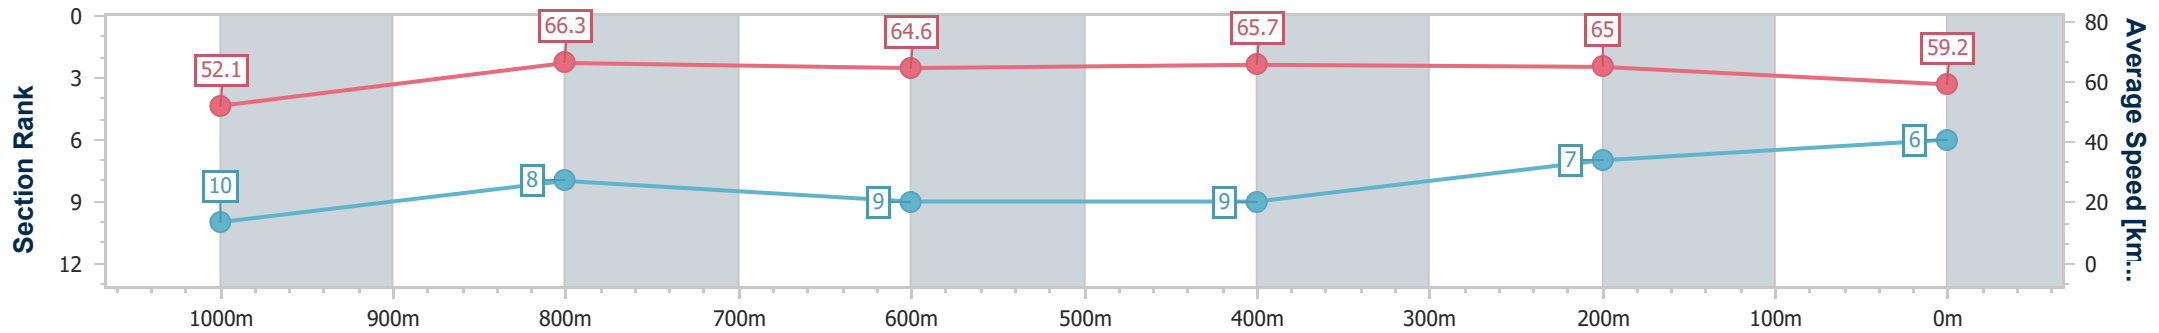

Doomben QLD Professional

Race 7: EUREKA STUD TATTERSALL'S CLASSIC - 1200m

25 November 2023 - 15:53

Track Rating: Soft 6, Weather: Showers, Rail Position: +4m Entire Course

BRISBANE RACING CLUB

Section	Overall	1000m	800m	600m	400m	200m
Section Times	1:10.32 [6] (0:13.86)	0:56.46 [10] (0:10.88)	0:45.58 [8] (0:11.21)	0:34.37 [9] (0:11.10)	0:23.27 [9] (0:11.12)	0:12.15 [7] (0:12.15)
Average Speed [km/h]	52.1	66.3	64.6	65.7	65.0	59.2
Top Speed [km/h]	67.2	68.1	66.5	66.7	66.4	63.4
Avg. Dist. to Rail [m]	5.9	0.5	1.7	1.8	2.8	0.9
Avg. Stride Freq. [Hz]	2.4	2.5	2.5	2.5	2.5	2.4
Avg. Stride Length [m]	5.9	7.4	7.2	7.4	7.3	6.8