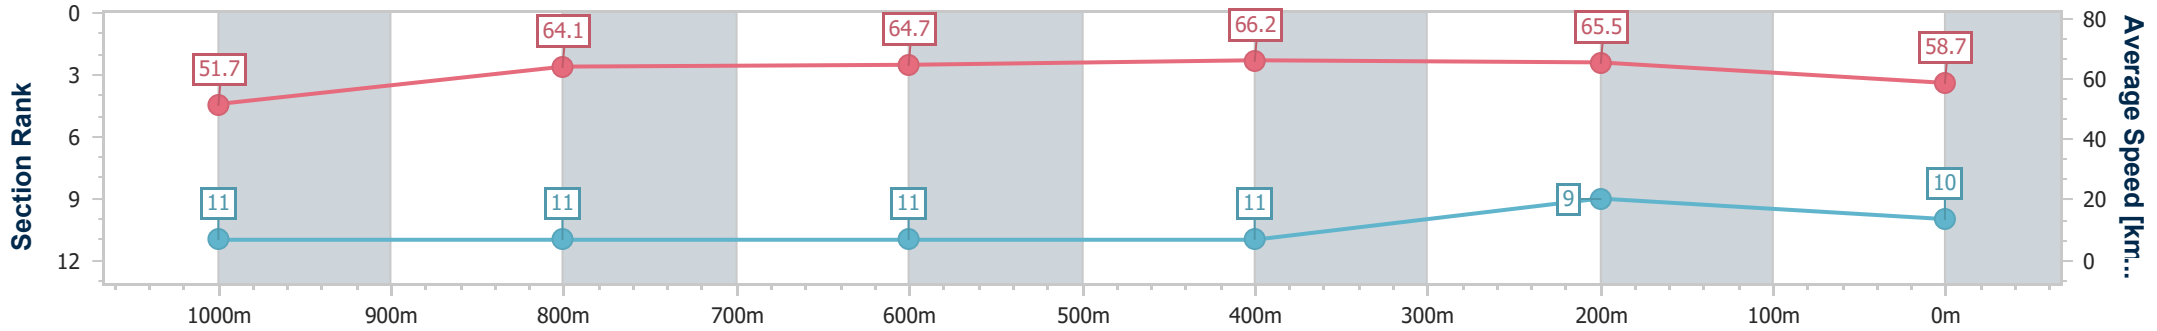

Doomben QLD Professional

Race 7: EUREKA STUD TATTERSALL'S CLASSIC - 1200m

25 November 2023 - 15:53

Track Rating: Soft 6, Weather: Showers, Rail Position: +4m Entire Course

BRISBANE RACING CLUB

Section	Overall	1000m	800m	600m	400m	200m
Section Times	1:10.64 [10] (0:13.96)	0:56.68 [11] (0:11.29)	0:45.39 [11] (0:11.17)	0:34.22 [11] (0:10.90)	0:23.32 [11] (0:11.04)	0:12.28 [9] (0:12.28)
Average Speed [km/h]	51.7	64.1	64.7	66.2	65.5	58.7
Top Speed [km/h]	64.0	65.2	66.6	67.5	66.8	63.7
Avg. Dist. to Rail [m]	8.1	2.3	1.2	0.5	3.4	6.5
Avg. Stride Freq. [Hz]	2.2	2.3	2.4	2.4	2.4	2.3
Avg. Stride Length [m]	6.4	7.6	7.6	7.6	7.5	7.0

- [ ] Ranking at each section and finish
- .-.- No data available at this section
- NA No data available

Horse/Jockey Name	Glorious Ruby
Final Rank	11
Fastest Section Time (Section)	0:11.11 (800m)
Top Speed [km/h] (Section)	66.5 (600m)
Race State	Finished