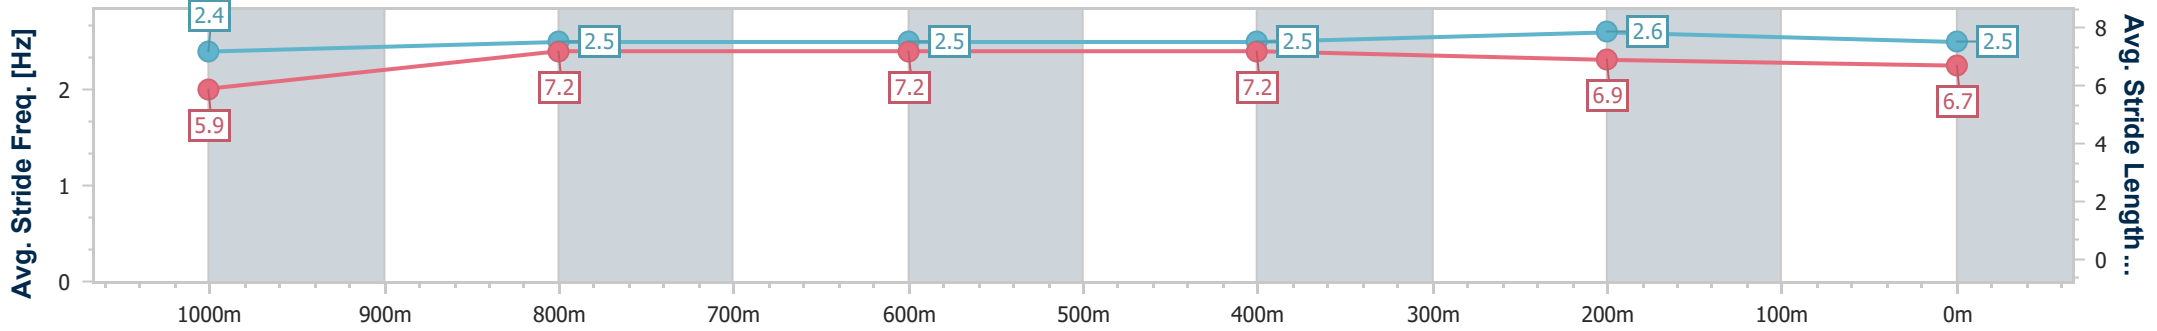

Doomben QLD Professional

Race 7: EUREKA STUD TATTERSALL'S CLASSIC - 1200m

25 November 2023 - 15:53

Track Rating: Soft 6, Weather: Showers, Rail Position: +4m Entire Course

BRISBANE RACING CLUB

Section	Overall	1000m	800m	600m	400m	200m
Section Times	1:10.58 [9] (0:13.82)	0:56.76 [9] (0:11.16)	0:45.60 [10] (0:11.18)	0:34.42 [10] (0:11.13)	0:23.29 [10] (0:11.17)	0:12.12 [11] (0:12.12)
Average Speed [km/h]	52.2	64.7	64.7	65.2	64.4	59.4
Top Speed [km/h]	66.4	66.4	67.2	66.9	66.4	63.7
Avg. Dist. to Rail [m]	5.8	2.2	1.4	1.0	0.6	0.8
Avg. Stride Freq. [Hz]	2.4	2.5	2.5	2.5	2.6	2.5
Avg. Stride Length [m]	5.9	7.2	7.2	7.2	6.9	6.7

- [ ] Ranking at each section and finish
- .-.- No data available at this section
- NA No data available

Horse/Jockey Name	Aureus Angel
Final Rank	10
Fastest Section Time (Section)	0:10.90 (600m)
Top Speed [km/h] (Section)	67.5 (600m)
Race State	Finished