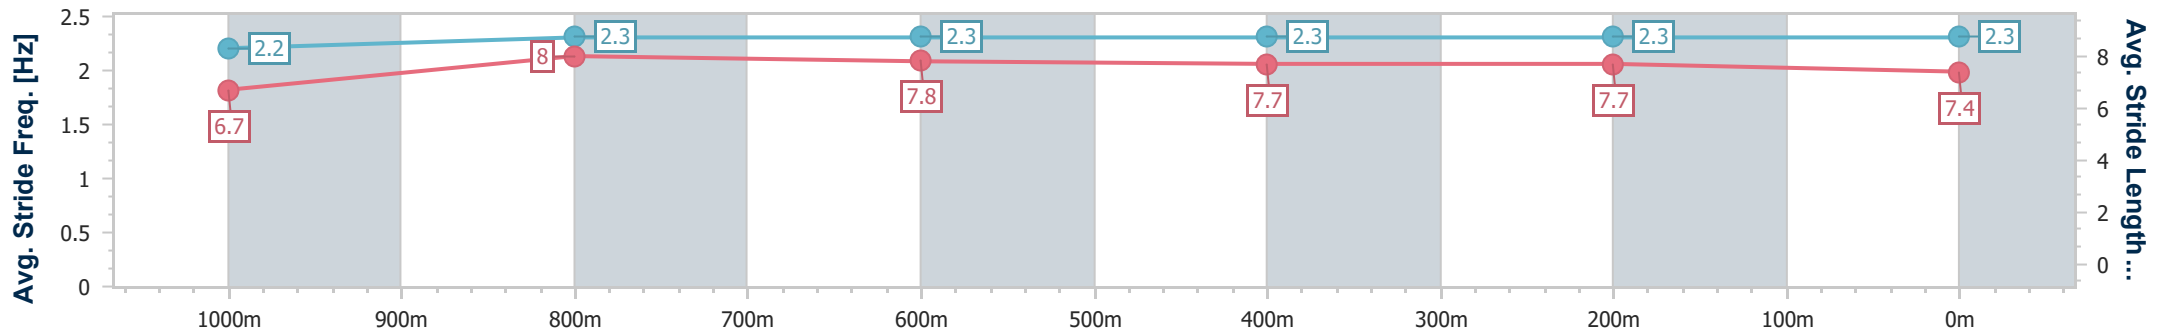

Doomben QLD Professional

Race 7: EUREKA STUD TATTERSALL'S CLASSIC - 1200m

25 November 2023 - 15:53

Track Rating: Soft 6, Weather: Showers, Rail Position: +4m Entire Course

BRISBANE RACING CLUB

Section	Overall	1000m	800m	600m	400m	200m
Section Times	1:10.09 [4] (0:13.44)	0:56.65 [6] (0:11.01)	0:45.64 [6] (0:11.21)	0:34.43 [6] (0:11.24)	0:23.19 [7] (0:11.13)	0:12.06 [6] (0:12.06)
Average Speed [km/h]	53.7	65.6	64.8	64.8	65.3	59.6
Top Speed [km/h]	67.0	66.8	65.6	65.7	66.2	63.6
Avg. Dist. to Rail [m]	4.9	1.8	1.9	1.7	4.3	5.7
Avg. Stride Freq. [Hz]	2.2	2.3	2.3	2.3	2.3	2.3
Avg. Stride Length [m]	6.7	8.0	7.8	7.7	7.7	7.4