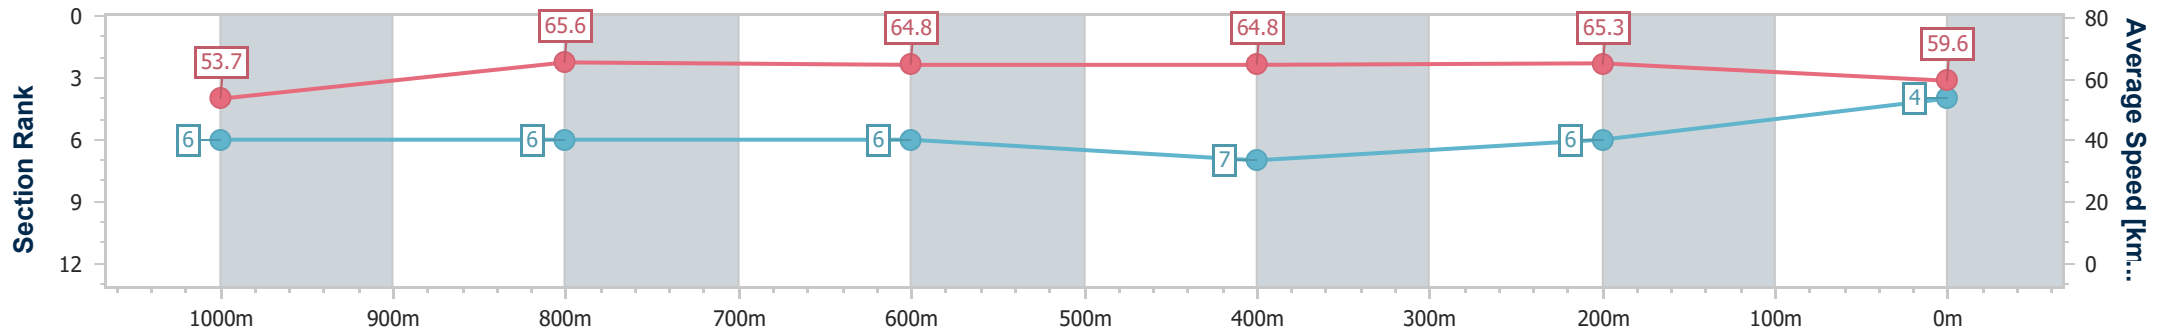

Doomben QLD Professional

Race 7: EUREKA STUD TATTERSALL'S CLASSIC - 1200m

25 November 2023 - 15:53

Track Rating: Soft 6, Weather: Showers, Rail Position: +4m Entire Course

BRISBANE RACING CLUB

Section	Overall	1000m	800m	600m	400m	200m
Section Times	1:10.09 [4] (0:13.44)	0:56.65 [6] (0:11.01)	0:45.64 [6] (0:11.21)	0:34.43 [6] (0:11.24)	0:23.19 [7] (0:11.13)	0:12.06 [6] (0:12.06)
Average Speed [km/h]	53.7	65.6	64.8	64.8	65.3	59.6
Top Speed [km/h]	67.0	66.8	65.6	65.7	66.2	63.6
Avg. Dist. to Rail [m]	4.9	1.8	1.9	1.7	4.3	5.7
Avg. Stride Freq. [Hz]	2.2	2.3	2.3	2.3	2.3	2.3
Avg. Stride Length [m]	6.7	8.0	7.8	7.7	7.7	7.4