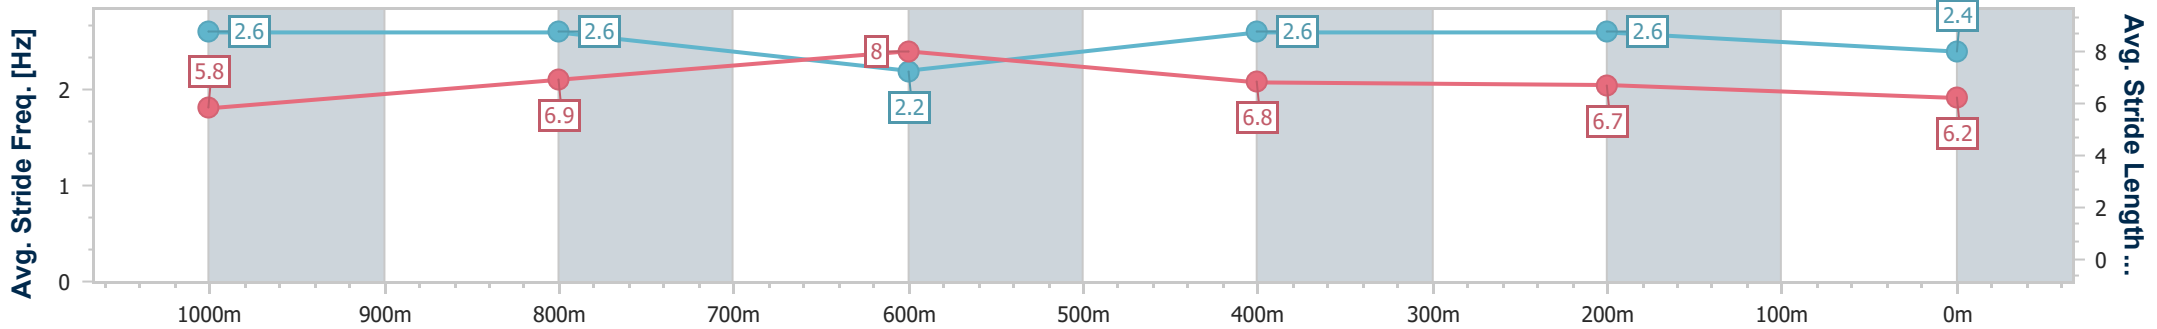

- [ ] Ranking at each section and finish
- .-.- No data available at this section
- NA No data available

Horse/Jockey Name	Compassionate
Final Rank	12
Fastest Section Time (Section)	0:11.01 (1000m)
Top Speed [km/h] (Section)	66.5 (1000m)
Race State	Finished

Doomben QLD Professional

Race 7: EUREKA STUD TATTERSALL'S CLASSIC - 1200m

25 November 2023 - 15:53

Track Rating: Soft 6, Weather: Showers, Rail Position: +4m Entire Course

BRISBANE RACING CLUB

Section	Overall	1000m	800m	600m	400m	200m
Section Times	1:12.07 [12] (0:13.21)	0:58.86 [3] (0:11.01)	0:47.85 [4] (0:11.25)	0:36.60 [5] (0:11.39)	0:25.21 [6] (0:11.64)	0:13.57 [12] (0:13.57)
Average Speed [km/h]	54.5	65.9	64.7	63.4	62.2	53.1
Top Speed [km/h]	66.4	66.5	65.7	64.9	64.2	59.4
Avg. Dist. to Rail [m]	1.6	1.2	2.1	1.3	2.1	3.7
Avg. Stride Freq. [Hz]	2.6	2.6	2.2	2.6	2.6	2.4
Avg. Stride Length [m]	5.8	6.9	8.0	6.8	6.7	6.2

- [ ] Ranking at each section and finish
- .-.- No data available at this section
- NA No data available