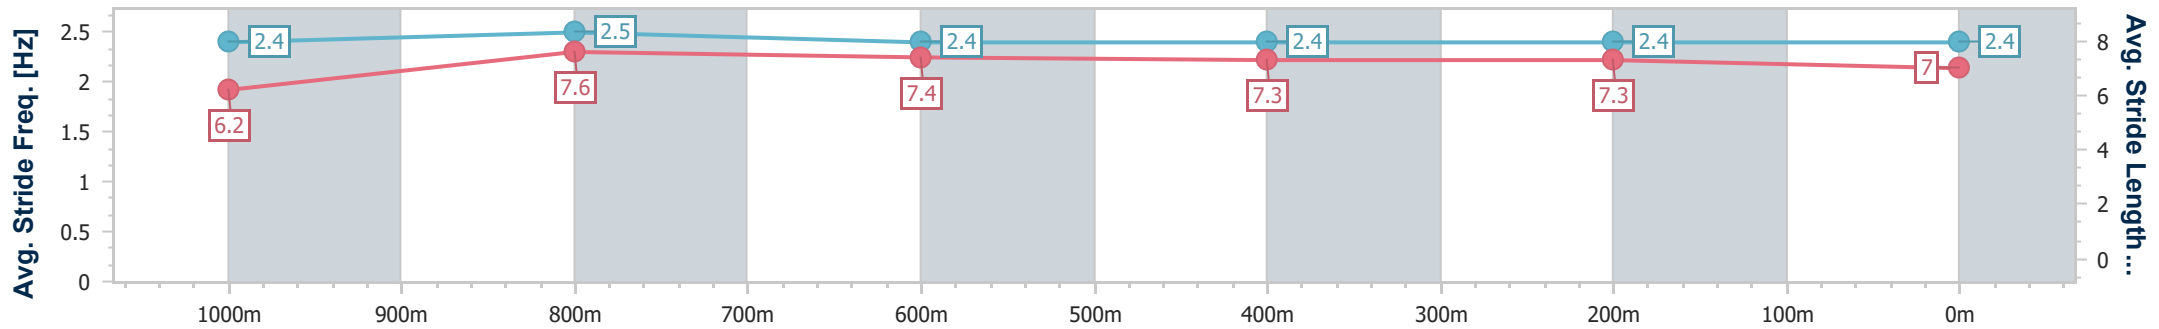

Doomben QLD Professional

Race 7: EUREKA STUD TATTERSALL'S CLASSIC - 1200m

25 November 2023 - 15:53

Track Rating: Soft 6, Weather: Showers, Rail Position: +4m Entire Course

BRISBANE RACING CLUB

Section	Overall	1000m	800m	600m	400m	200m
Section Times	1:09.99 [3] (0:13.31)	0:56.68 [4] (0:10.52)	0:46.16 [1] (0:11.19)	0:34.97 [2] (0:11.40)	0:23.57 [1] (0:11.40)	0:12.17 [2] (0:12.17)
Average Speed [km/h]	54.3	68.9	64.4	62.8	63.0	59.3
Top Speed [km/h]	69.8	70.3	66.5	64.0	64.0	62.9
Avg. Dist. to Rail [m]	7.6	2.5	0.5	0.9	1.3	1.5
Avg. Stride Freq. [Hz]	2.4	2.5	2.4	2.4	2.4	2.4
Avg. Stride Length [m]	6.2	7.6	7.4	7.3	7.3	7.0