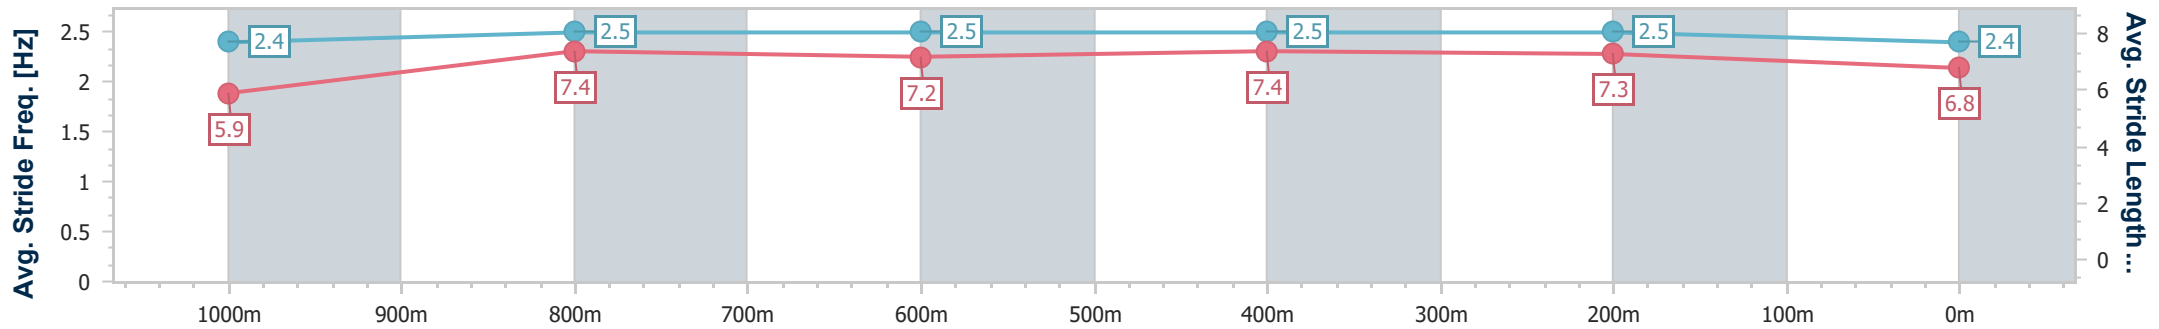

Doomben QLD Professional

Race 7: EUREKA STUD TATTERSALL'S CLASSIC - 1200m

25 November 2023 - 15:53

Track Rating: Soft 6, Weather: Showers, Rail Position: +4m Entire Course

BRISBANE RACING CLUB

Section	Overall	1000m	800m	600m	400m	200m
Section Times	1:10.32 [6] (0:13.86)	0:56.46 [10] (0:10.88)	0:45.58 [8] (0:11.21)	0:34.37 [9] (0:11.10)	0:23.27 [9] (0:11.12)	0:12.15 [7] (0:12.15)
Average Speed [km/h]	52.1	66.3	64.6	65.7	65.0	59.2
Top Speed [km/h]	67.2	68.1	66.5	66.7	66.4	63.4
Avg. Dist. to Rail [m]	5.9	0.5	1.7	1.8	2.8	0.9
Avg. Stride Freq. [Hz]	2.4	2.5	2.5	2.5	2.5	2.4
Avg. Stride Length [m]	5.9	7.4	7.2	7.4	7.3	6.8