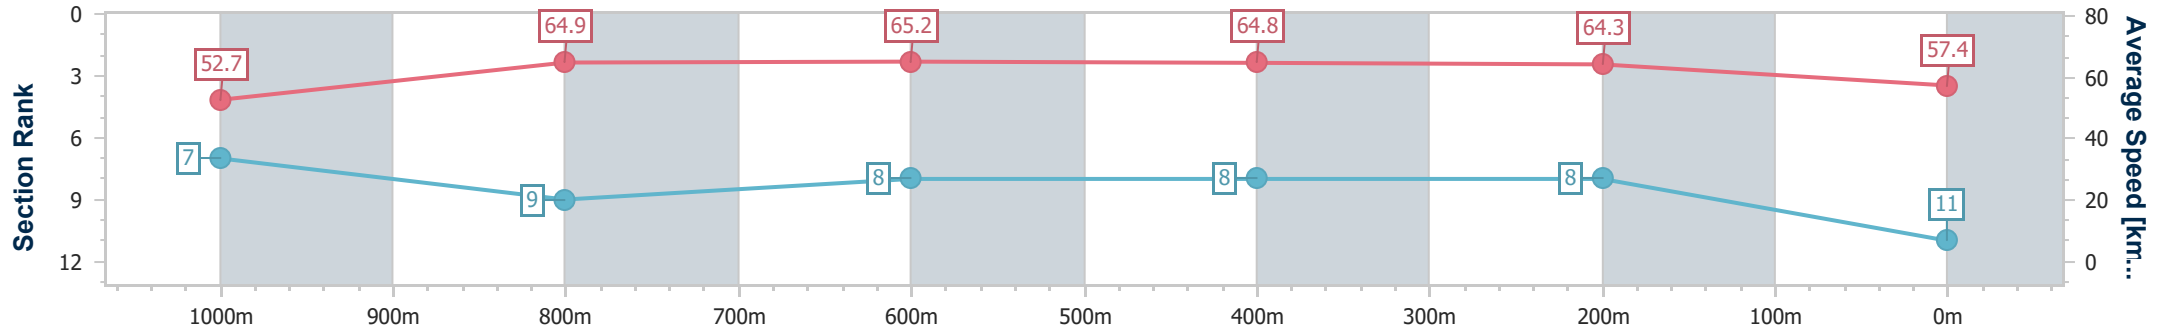

- [ ] Ranking at each section and finish
- .-.- No data available at this section
- NA No data available

Horse/Jockey Name	Glorious Ruby
Final Rank	11
Fastest Section Time (Section)	0:11.11 (800m)
Top Speed [km/h] (Section)	66.5 (600m)
Race State	Finished

Doomben QLD Professional

Race 7: EUREKA STUD TATTERSALL'S CLASSIC - 1200m

25 November 2023 - 15:53

Track Rating: Soft 6, Weather: Showers, Rail Position: +4m Entire Course

BRISBANE RACING CLUB

Section	Overall	1000m	800m	600m	400m	200m
Section Times	1:10.78 [11] (0:13.69)	0:57.09 [7] (0:11.13)	0:45.96 [9] (0:11.11)	0:34.85 [8] (0:11.11)	0:23.74 [8] (0:11.18)	0:12.56 [8] (0:12.56)
Average Speed [km/h]	52.7	64.9	65.2	64.8	64.3	57.4
Top Speed [km/h]	66.0	66.0	65.9	66.5	65.7	62.7
Avg. Dist. to Rail [m]	6.1	2.1	0.8	0.2	1.1	1.7
Avg. Stride Freq. [Hz]	2.3	2.4	2.4	2.4	2.4	2.3
Avg. Stride Length [m]	6.3	7.5	7.4	7.4	7.5	7.0

- [ ] Ranking at each section and finish
- .-.- No data available at this section
- NA No data available

Horse/Jockey Name	Compassionate
Final Rank	12
Fastest Section Time (Section)	0:11.01 (1000m)
Top Speed [km/h] (Section)	66.5 (1000m)
Race State	Finished