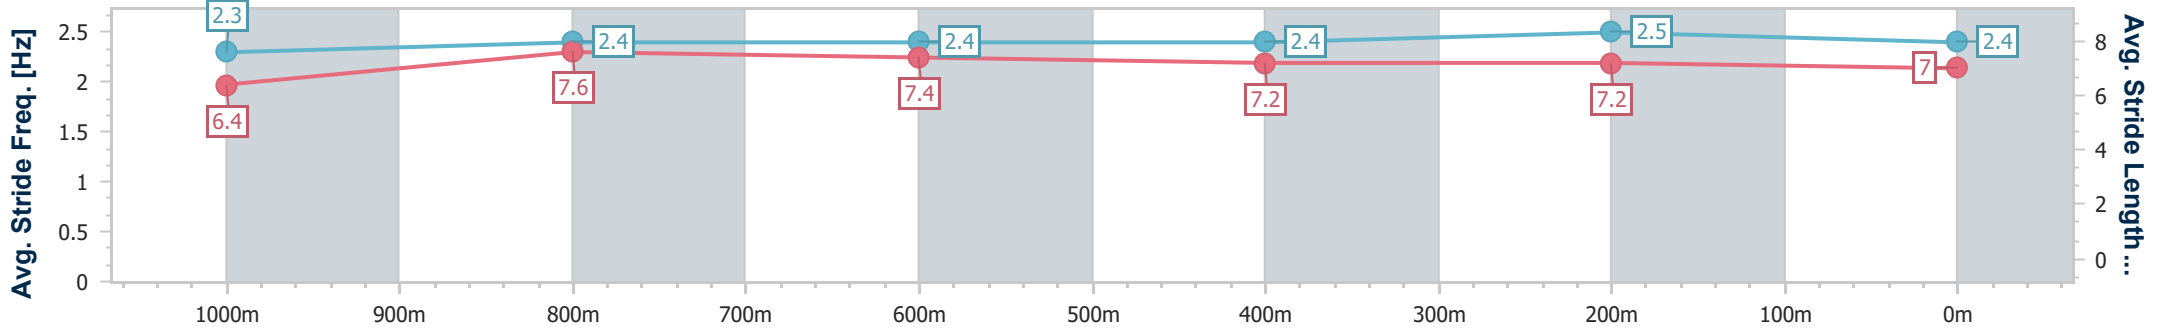

Doomben QLD Professional

Race 7: EUREKA STUD TATTERSALL'S CLASSIC - 1200m

25 November 2023 - 15:53

Track Rating: Soft 6, Weather: Showers, Rail Position: +4m Entire Course

BRISBANE RACING CLUB

Section	Overall	1000m	800m	600m	400m	200m
Section Times	1:09.91 [2] (0:13.39)	0:56.52 [5] (0:10.89)	0:45.63 [5] (0:11.00)	0:34.63 [4] (0:11.31)	0:23.32 [4] (0:11.24)	0:12.08 [3] (0:12.08)
Average Speed [km/h]	53.7	66.3	65.4	62.9	63.9	59.6
Top Speed [km/h]	68.0	68.0	66.9	64.4	64.3	63.8
Avg. Dist. to Rail [m]	2.4	0.7	0.5	1.7	1.1	3.6
Avg. Stride Freq. [Hz]	2.3	2.4	2.4	2.4	2.5	2.4
Avg. Stride Length [m]	6.4	7.6	7.4	7.2	7.2	7.0