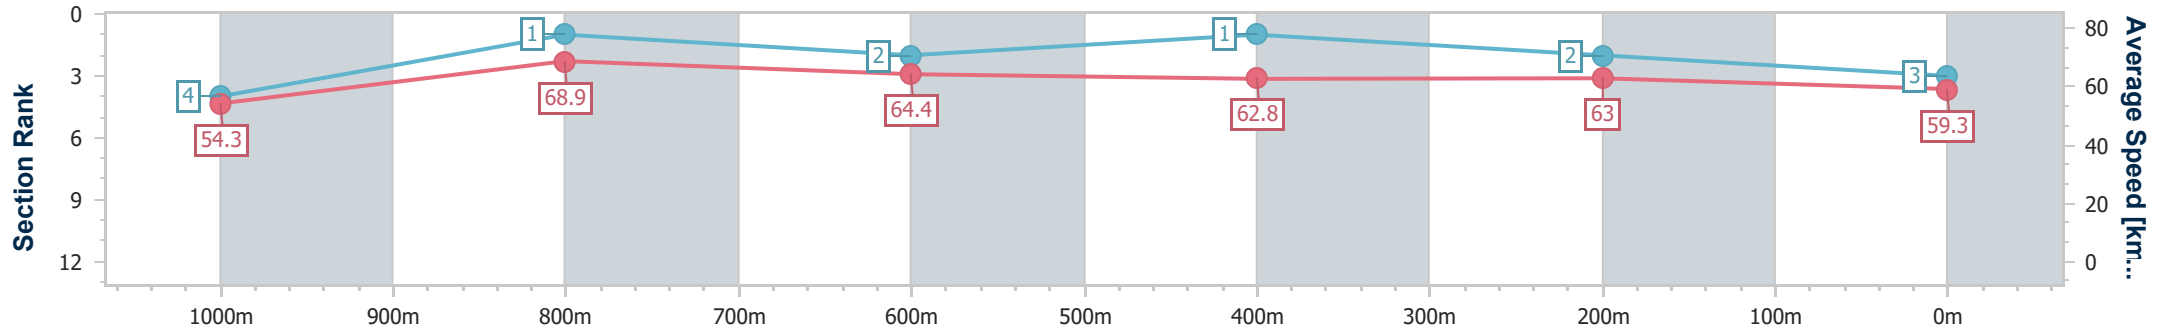

Doomben QLD Professional

Race 7: EUREKA STUD TATTERSALL'S CLASSIC - 1200m

25 November 2023 - 15:53

Track Rating: Soft 6, Weather: Showers, Rail Position: +4m Entire Course

BRISBANE RACING CLUB

Section	Overall	1000m	800m	600m	400m	200m
Section Times	1:09.99 [3] (0:13.31)	0:56.68 [4] (0:10.52)	0:46.16 [1] (0:11.19)	0:34.97 [2] (0:11.40)	0:23.57 [1] (0:11.40)	0:12.17 [2] (0:12.17)
Average Speed [km/h]	54.3	68.9	64.4	62.8	63.0	59.3
Top Speed [km/h]	69.8	70.3	66.5	64.0	64.0	62.9
Avg. Dist. to Rail [m]	7.6	2.5	0.5	0.9	1.3	1.5
Avg. Stride Freq. [Hz]	2.4	2.5	2.4	2.4	2.4	2.4
Avg. Stride Length [m]	6.2	7.6	7.4	7.3	7.3	7.0