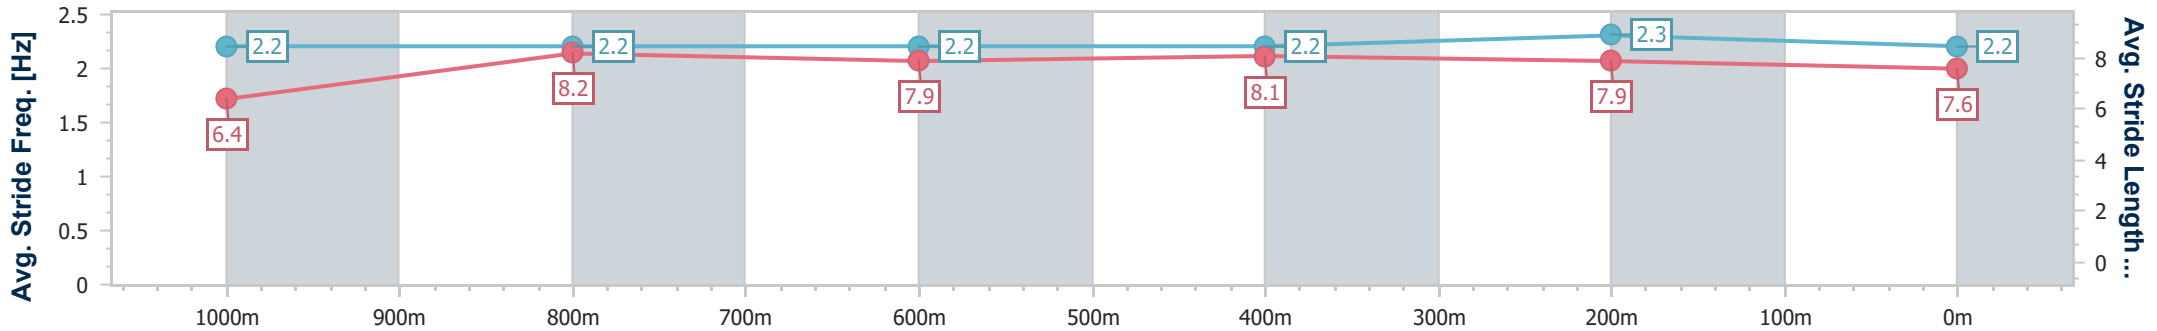

Doomben QLD Professional

Race 7: EUREKA STUD TATTERSALL'S CLASSIC - 1200m

25 November 2023 - 15:53

Track Rating: Soft 6, Weather: Showers, Rail Position: +4m Entire Course

BRISBANE RACING CLUB

Section	Overall	1000m	800m	600m	400m	200m
Section Times	1:10.24 [5] (0:14.27)	0:55.97 [12] (0:11.05)	0:44.92 [12] (0:11.20)	0:33.72 [12] (0:10.90)	0:22.82 [12] (0:10.98)	0:11.84 [10] (0:11.84)
Average Speed [km/h]	50.6	65.0	63.9	65.2	65.3	60.8
Top Speed [km/h]	66.4	65.9	66.2	67.4	66.4	64.2
Avg. Dist. to Rail [m]	7.5	0.8	1.4	2.0	2.4	2.4
Avg. Stride Freq. [Hz]	2.2	2.2	2.2	2.2	2.3	2.2
Avg. Stride Length [m]	6.4	8.2	7.9	8.1	7.9	7.6