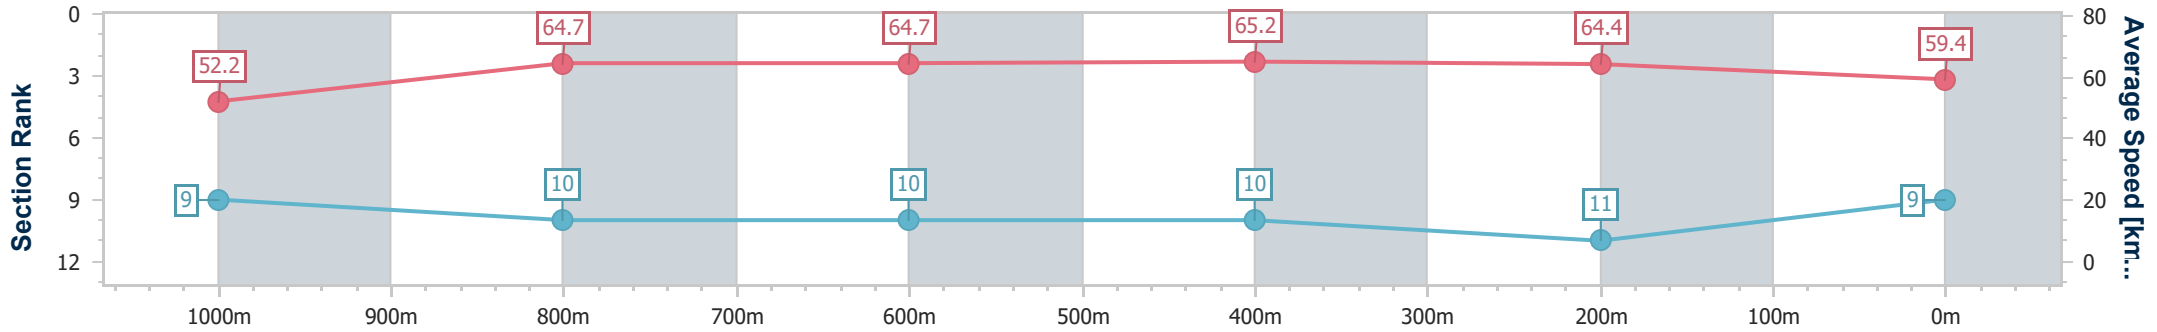

Doomben QLD Professional

Race 7: EUREKA STUD TATTERSALL'S CLASSIC - 1200m

25 November 2023 - 15:53

Track Rating: Soft 6, Weather: Showers, Rail Position: +4m Entire Course

BRISBANE RACING CLUB

Section	Overall	1000m	800m	600m	400m	200m
Section Times	1:10.58 [9] (0:13.82)	0:56.76 [9] (0:11.16)	0:45.60 [10] (0:11.18)	0:34.42 [10] (0:11.13)	0:23.29 [10] (0:11.17)	0:12.12 [11] (0:12.12)
Average Speed [km/h]	52.2	64.7	64.7	65.2	64.4	59.4
Top Speed [km/h]	66.4	66.4	67.2	66.9	66.4	63.7
Avg. Dist. to Rail [m]	5.8	2.2	1.4	1.0	0.6	0.8
Avg. Stride Freq. [Hz]	2.4	2.5	2.5	2.5	2.6	2.5
Avg. Stride Length [m]	5.9	7.2	7.2	7.2	6.9	6.7

- [ ] Ranking at each section and finish
- .-.- No data available at this section
- NA No data available

Horse/Jockey Name	Aureus Angel
Final Rank	10
Fastest Section Time (Section)	0:10.90 (600m)
Top Speed [km/h] (Section)	67.5 (600m)
Race State	Finished