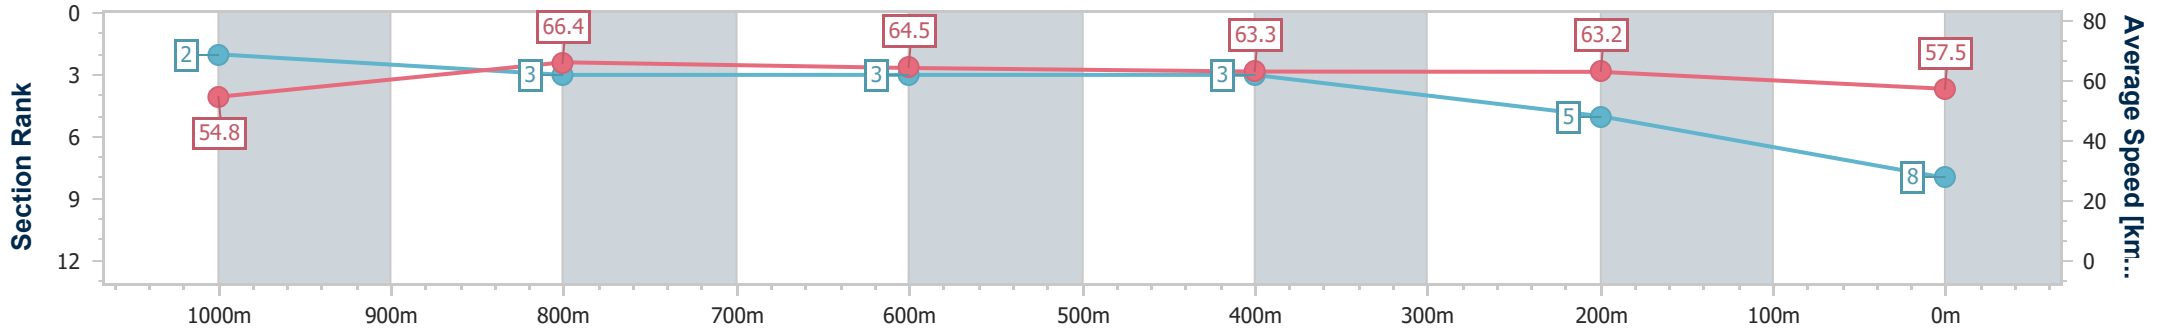

Doomben QLD Professional

Race 7: EUREKA STUD TATTERSALL'S CLASSIC - 1200m

25 November 2023 - 15:53

Track Rating: Soft 6, Weather: Showers, Rail Position: +4m Entire Course

BRISBANE RACING CLUB

Section	Overall	1000m	800m	600m	400m	200m
Section Times	1:10.50 [8] (0:13.15)	0:57.35 [2] (0:10.90)	0:46.45 [3] (0:11.15)	0:35.30 [3] (0:11.39)	0:23.91 [3] (0:11.38)	0:12.53 [5] (0:12.53)
Average Speed [km/h]	54.8	66.4	64.5	63.3	63.2	57.5
Top Speed [km/h]	68.2	68.4	66.1	64.2	64.2	61.2
Avg. Dist. to Rail [m]	4.5	1.6	0.4	0.2	2.4	5.4
Avg. Stride Freq. [Hz]	2.5	2.5	2.4	2.4	2.5	2.3
Avg. Stride Length [m]	6.2	7.4	7.3	7.3	7.1	6.9