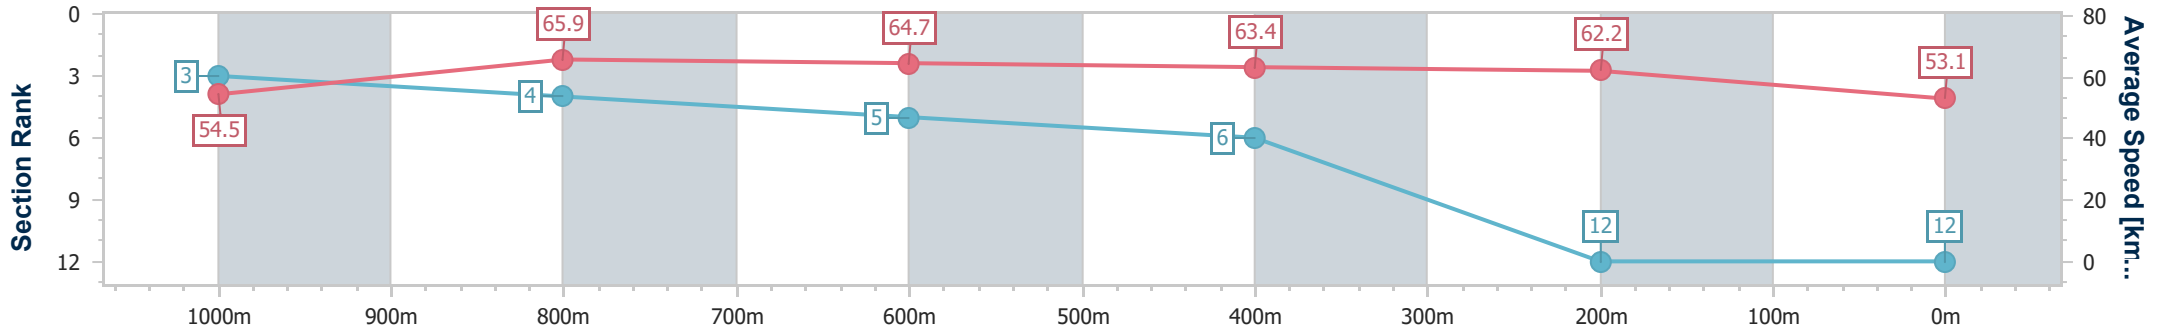

- [ ] Ranking at each section and finish
- .-.- No data available at this section
- NA No data available

Horse/Jockey Name	Compassionate
Final Rank	12
Fastest Section Time (Section)	0:11.01 (1000m)
Top Speed [km/h] (Section)	66.5 (1000m)
Race State	Finished

Doomben QLD Professional

Race 7: EUREKA STUD TATTERSALL'S CLASSIC - 1200m

25 November 2023 - 15:53

Track Rating: Soft 6, Weather: Showers, Rail Position: +4m Entire Course

BRISBANE RACING CLUB

Section	Overall	1000m	800m	600m	400m	200m
Section Times	1:12.07 [12] (0:13.21)	0:58.86 [3] (0:11.01)	0:47.85 [4] (0:11.25)	0:36.60 [5] (0:11.39)	0:25.21 [6] (0:11.64)	0:13.57 [12] (0:13.57)
Average Speed [km/h]	54.5	65.9	64.7	63.4	62.2	53.1
Top Speed [km/h]	66.4	66.5	65.7	64.9	64.2	59.4
Avg. Dist. to Rail [m]	1.6	1.2	2.1	1.3	2.1	3.7
Avg. Stride Freq. [Hz]	2.6	2.6	2.2	2.6	2.6	2.4
Avg. Stride Length [m]	5.8	6.9	8.0	6.8	6.7	6.2

- [ ] Ranking at each section and finish
- .-.- No data available at this section
- NA No data available