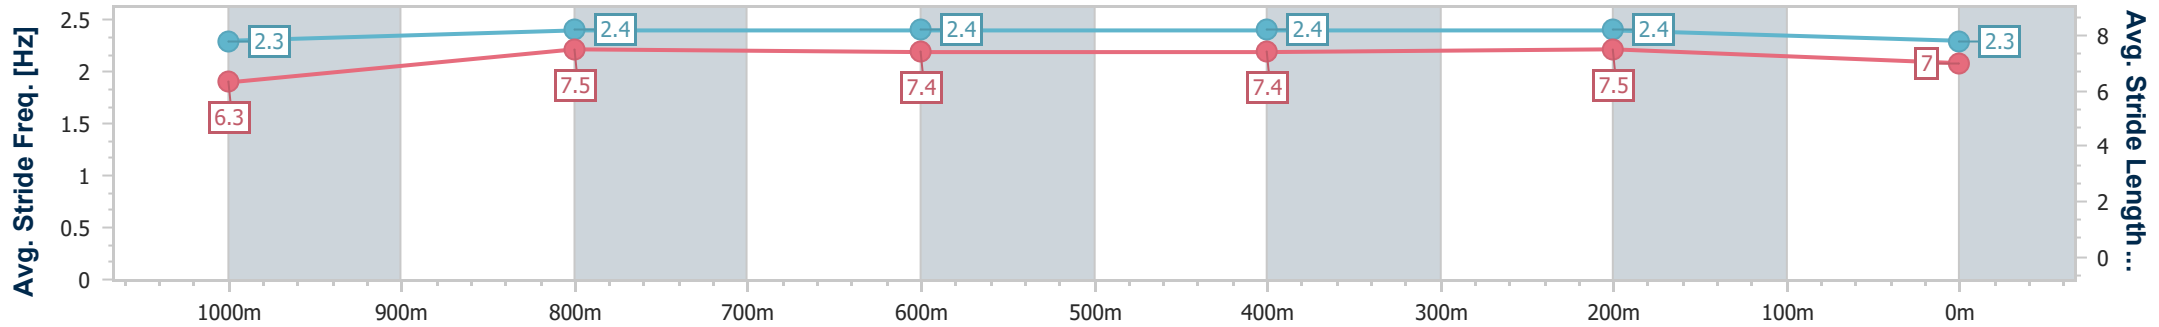

- [ ] Ranking at each section and finish
- .-.- No data available at this section
- NA No data available

Horse/Jockey Name	Glorious Ruby
Final Rank	11
Fastest Section Time (Section)	0:11.11 (800m)
Top Speed [km/h] (Section)	66.5 (600m)
Race State	Finished

Doomben QLD Professional

Race 7: EUREKA STUD TATTERSALL'S CLASSIC - 1200m

25 November 2023 - 15:53

Track Rating: Soft 6, Weather: Showers, Rail Position: +4m Entire Course

BRISBANE RACING CLUB

Section	Overall	1000m	800m	600m	400m	200m
Section Times	1:10.78 [11] (0:13.69)	0:57.09 [7] (0:11.13)	0:45.96 [9] (0:11.11)	0:34.85 [8] (0:11.11)	0:23.74 [8] (0:11.18)	0:12.56 [8] (0:12.56)
Average Speed [km/h]	52.7	64.9	65.2	64.8	64.3	57.4
Top Speed [km/h]	66.0	66.0	65.9	66.5	65.7	62.7
Avg. Dist. to Rail [m]	6.1	2.1	0.8	0.2	1.1	1.7
Avg. Stride Freq. [Hz]	2.3	2.4	2.4	2.4	2.4	2.3
Avg. Stride Length [m]	6.3	7.5	7.4	7.4	7.5	7.0

- [ ] Ranking at each section and finish
- .-.- No data available at this section
- NA No data available

Horse/Jockey Name	Compassionate
Final Rank	12
Fastest Section Time (Section)	0:11.01 (1000m)
Top Speed [km/h] (Section)	66.5 (1000m)
Race State	Finished