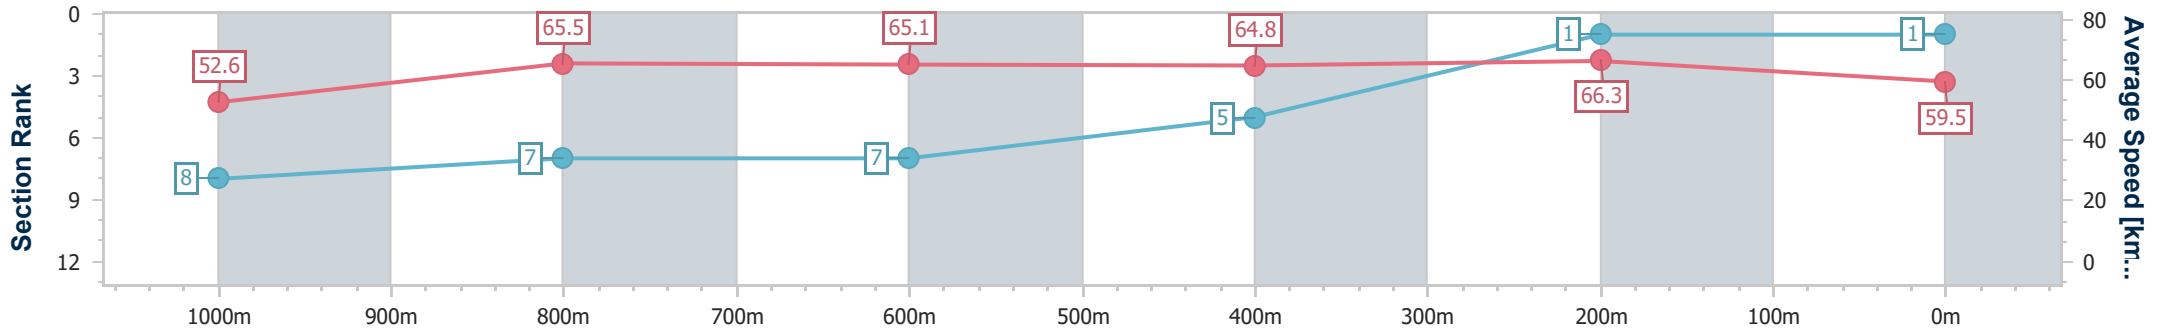

Doomben QLD Professional

Race 7: EUREKA STUD TATTERSALL'S CLASSIC - 1200m

25 November 2023 - 15:53

Track Rating: Soft 6, Weather: Showers, Rail Position: +4m Entire Course

BRISBANE RACING CLUB

Section	Overall	1000m	800m	600m	400m	200m
Section Times	1:09.74 [1] (0:13.73)	0:56.01 [8] (0:10.96)	0:45.05 [7] (0:11.01)	0:34.04 [7] (0:11.05)	0:22.99 [5] (0:10.92)	0:12.07 [1] (0:12.07)
Average Speed [km/h]	52.6	65.5	65.1	64.8	66.3	59.5
Top Speed [km/h]	66.6	67.9	67.1	67.0	67.3	64.2
Avg. Dist. to Rail [m]	2.9	0.6	0.8	0.7	2.8	3.3
Avg. Stride Freq. [Hz]	2.3	2.4	2.4	2.4	2.4	2.3
Avg. Stride Length [m]	6.3	7.7	7.5	7.6	7.6	7.2