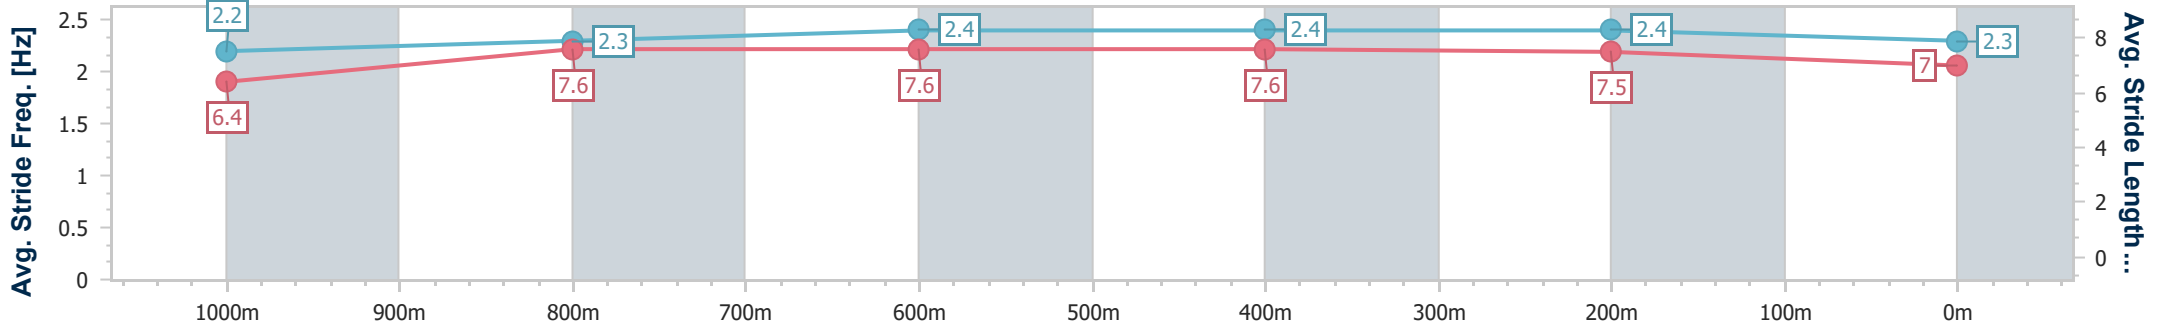

- [ ] Ranking at each section and finish
- .-.- No data available at this section
- NA No data available

Horse/Jockey Name	Aureus Angel
Final Rank	10
Fastest Section Time (Section)	0:10.90 (600m)
Top Speed [km/h] (Section)	67.5 (600m)
Race State	Finished

Doomben QLD Professional

Race 7: EUREKA STUD TATTERSALL'S CLASSIC - 1200m

25 November 2023 - 15:53

Track Rating: Soft 6, Weather: Showers, Rail Position: +4m Entire Course

BRISBANE RACING CLUB

Section	Overall	1000m	800m	600m	400m	200m
Section Times	1:10.64 [10] (0:13.96)	0:56.68 [11] (0:11.29)	0:45.39 [11] (0:11.17)	0:34.22 [11] (0:10.90)	0:23.32 [11] (0:11.04)	0:12.28 [9] (0:12.28)
Average Speed [km/h]	51.7	64.1	64.7	66.2	65.5	58.7
Top Speed [km/h]	64.0	65.2	66.6	67.5	66.8	63.7
Avg. Dist. to Rail [m]	8.1	2.3	1.2	0.5	3.4	6.5
Avg. Stride Freq. [Hz]	2.2	2.3	2.4	2.4	2.4	2.3
Avg. Stride Length [m]	6.4	7.6	7.6	7.6	7.5	7.0

- [ ] Ranking at each section and finish
- .-.- No data available at this section
- NA No data available

Horse/Jockey Name	Glorious Ruby
Final Rank	11
Fastest Section Time (Section)	0:11.11 (800m)
Top Speed [km/h] (Section)	66.5 (600m)
Race State	Finished