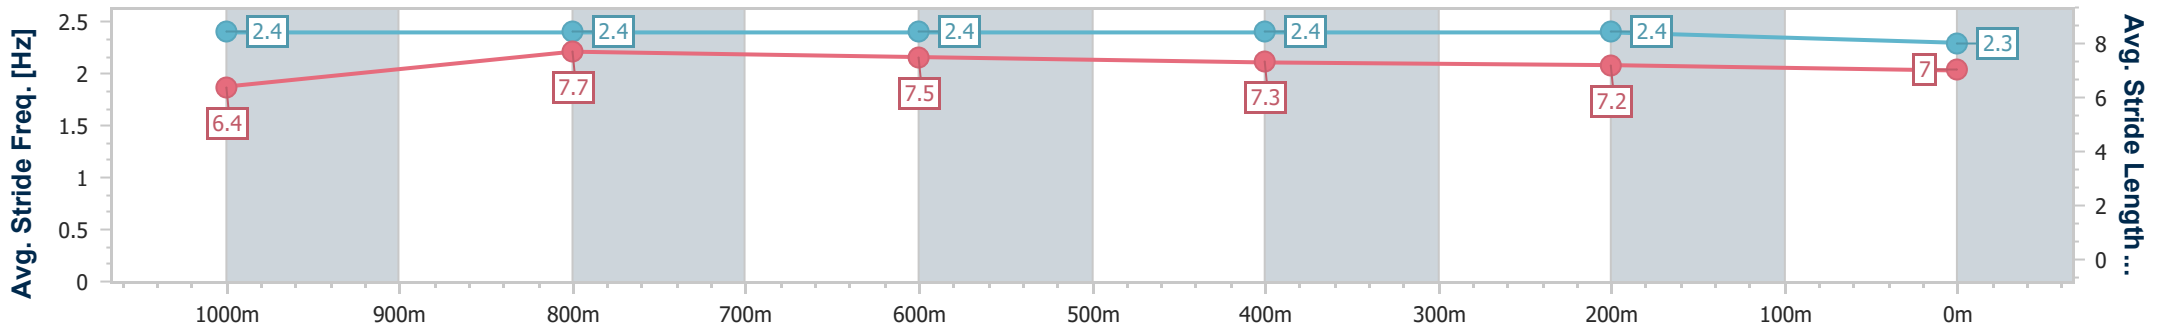

Doomben QLD Professional

Race 7: EUREKA STUD TATTERSALL'S CLASSIC - 1200m

25 November 2023 - 15:53

Track Rating: Soft 6, Weather: Showers, Rail Position: +4m Entire Course

BRISBANE RACING CLUB

Section	Overall	1000m	800m	600m	400m	200m
Section Times	1:10.45 [7] (0:13.04)	0:57.41 [1] (0:10.84)	0:46.57 [2] (0:11.13)	0:35.44 [1] (0:11.45)	0:23.99 [2] (0:11.41)	0:12.58 [4] (0:12.58)
Average Speed [km/h]	55.4	66.7	64.6	62.4	62.8	57.2
Top Speed [km/h]	68.9	68.8	67.0	63.9	64.0	61.1
Avg. Dist. to Rail [m]	1.0	1.0	0.3	1.6	1.3	2.2
Avg. Stride Freq. [Hz]	2.4	2.4	2.4	2.4	2.4	2.3
Avg. Stride Length [m]	6.4	7.7	7.5	7.3	7.2	7.0

- [ ] Ranking at each section and finish
- .-.- No data available at this section
- NA No data available

Horse/Jockey Name	Self Indulgent
Final Rank	8
Fastest Section Time (Section)	0:10.90 (1000m)
Top Speed [km/h] (Section)	68.4 (1000m)
Race State	Finished