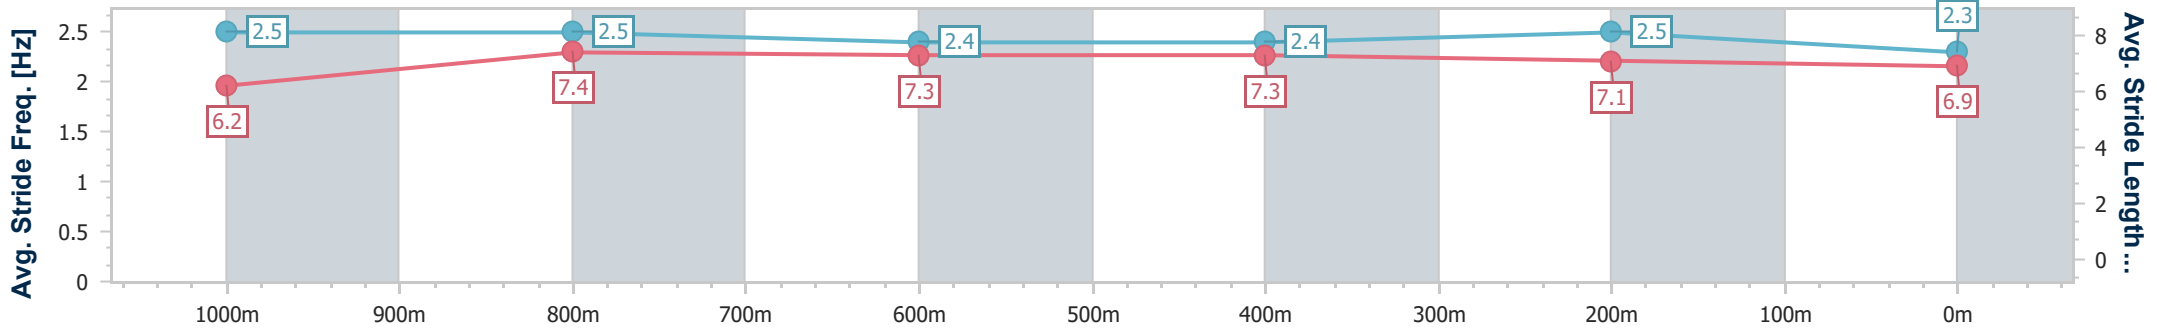

- [ ] Ranking at each section and finish
- .-.- No data available at this section
- NA No data available

Horse/Jockey Name	Self Indulgent
Final Rank	8
Fastest Section Time (Section)	0:10.90 (1000m)
Top Speed [km/h] (Section)	68.4 (1000m)
Race State	Finished

Doomben QLD Professional

Race 7: EUREKA STUD TATTERSALL'S CLASSIC - 1200m

25 November 2023 - 15:53

Track Rating: Soft 6, Weather: Showers, Rail Position: +4m Entire Course

BRISBANE RACING CLUB

Section	Overall	1000m	800m	600m	400m	200m
Section Times	1:10.50 [8] (0:13.15)	0:57.35 [2] (0:10.90)	0:46.45 [3] (0:11.15)	0:35.30 [3] (0:11.39)	0:23.91 [3] (0:11.38)	0:12.53 [5] (0:12.53)
Average Speed [km/h]	54.8	66.4	64.5	63.3	63.2	57.5
Top Speed [km/h]	68.2	68.4	66.1	64.2	64.2	61.2
Avg. Dist. to Rail [m]	4.5	1.6	0.4	0.2	2.4	5.4
Avg. Stride Freq. [Hz]	2.5	2.5	2.4	2.4	2.5	2.3
Avg. Stride Length [m]	6.2	7.4	7.3	7.3	7.1	6.9