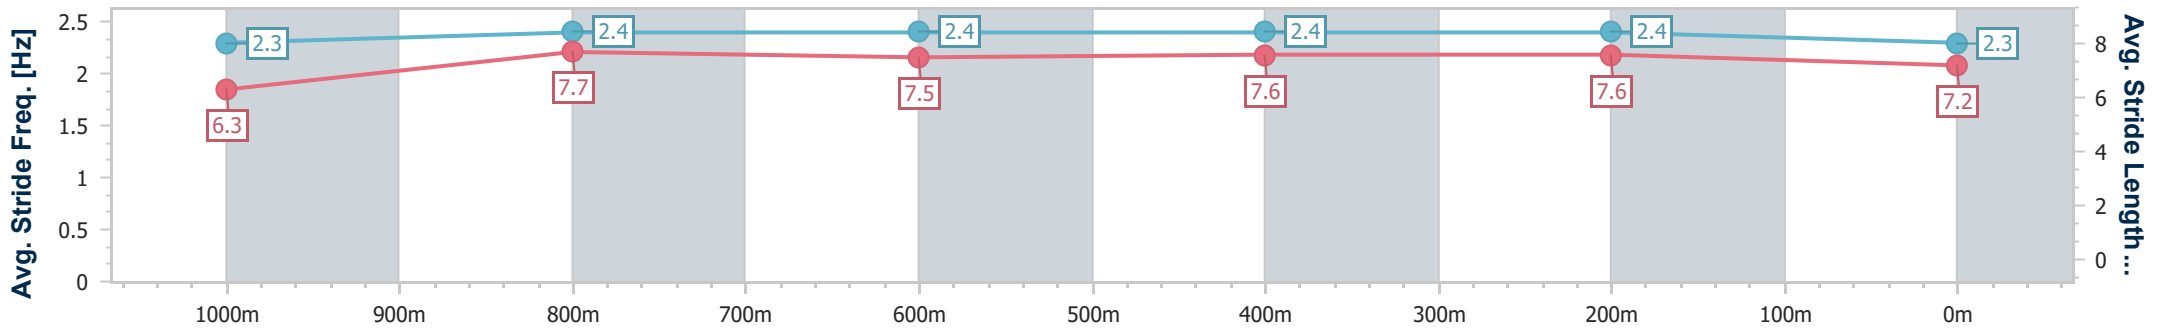

Doomben QLD Professional

Race 7: EUREKA STUD TATTERSALL'S CLASSIC - 1200m

25 November 2023 - 15:53

Track Rating: Soft 6, Weather: Showers, Rail Position: +4m Entire Course

BRISBANE RACING CLUB

Section	Overall	1000m	800m	600m	400m	200m
Section Times	1:09.74 [1] (0:13.73)	0:56.01 [8] (0:10.96)	0:45.05 [7] (0:11.01)	0:34.04 [7] (0:11.05)	0:22.99 [5] (0:10.92)	0:12.07 [1] (0:12.07)
Average Speed [km/h]	52.6	65.5	65.1	64.8	66.3	59.5
Top Speed [km/h]	66.6	67.9	67.1	67.0	67.3	64.2
Avg. Dist. to Rail [m]	2.9	0.6	0.8	0.7	2.8	3.3
Avg. Stride Freq. [Hz]	2.3	2.4	2.4	2.4	2.4	2.3
Avg. Stride Length [m]	6.3	7.7	7.5	7.6	7.6	7.2