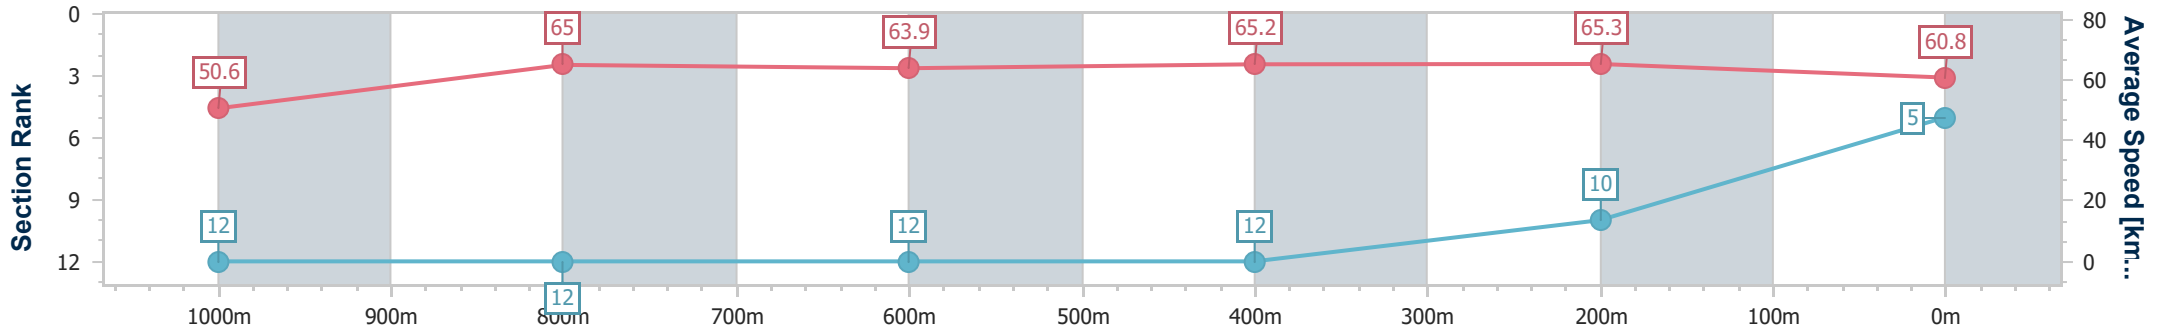

Doomben QLD Professional

Race 7: EUREKA STUD TATTERSALL'S CLASSIC - 1200m

25 November 2023 - 15:53

Track Rating: Soft 6, Weather: Showers, Rail Position: +4m Entire Course

BRISBANE RACING CLUB

Section	Overall	1000m	800m	600m	400m	200m
Section Times	1:10.24 [5] (0:14.27)	0:55.97 [12] (0:11.05)	0:44.92 [12] (0:11.20)	0:33.72 [12] (0:10.90)	0:22.82 [12] (0:10.98)	0:11.84 [10] (0:11.84)
Average Speed [km/h]	50.6	65.0	63.9	65.2	65.3	60.8
Top Speed [km/h]	66.4	65.9	66.2	67.4	66.4	64.2
Avg. Dist. to Rail [m]	7.5	0.8	1.4	2.0	2.4	2.4
Avg. Stride Freq. [Hz]	2.2	2.2	2.2	2.2	2.3	2.2
Avg. Stride Length [m]	6.4	8.2	7.9	8.1	7.9	7.6