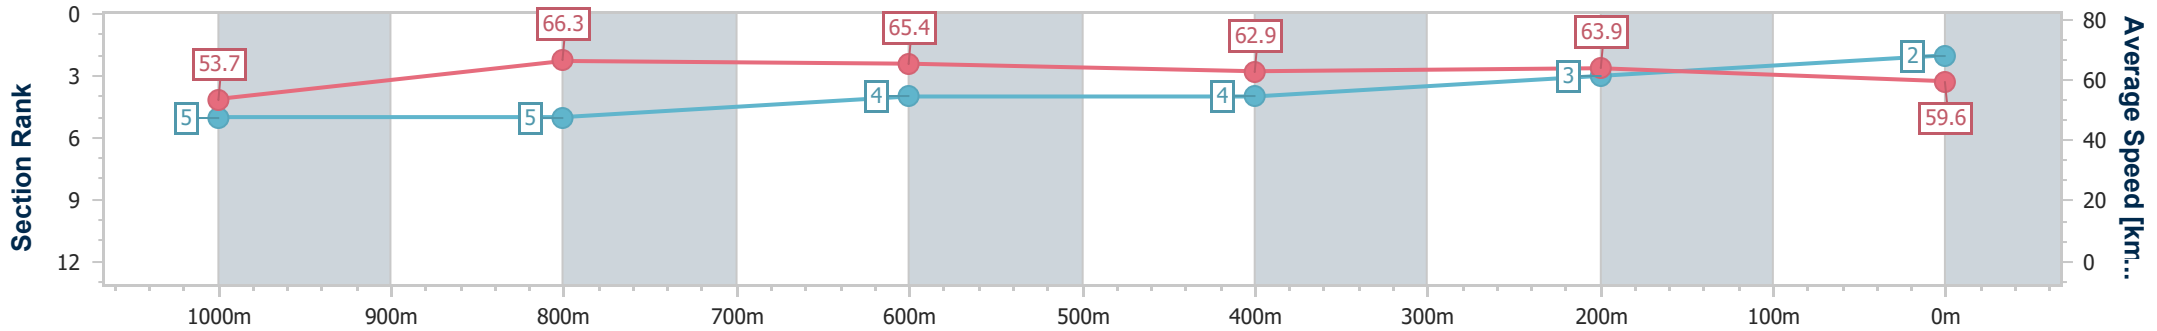

Doomben QLD Professional

Race 7: EUREKA STUD TATTERSALL'S CLASSIC - 1200m

25 November 2023 - 15:53

Track Rating: Soft 6, Weather: Showers, Rail Position: +4m Entire Course

BRISBANE RACING CLUB

Section	Overall	1000m	800m	600m	400m	200m
Section Times	1:09.91 [2] (0:13.39)	0:56.52 [5] (0:10.89)	0:45.63 [5] (0:11.00)	0:34.63 [4] (0:11.31)	0:23.32 [4] (0:11.24)	0:12.08 [3] (0:12.08)
Average Speed [km/h]	53.7	66.3	65.4	62.9	63.9	59.6
Top Speed [km/h]	68.0	68.0	66.9	64.4	64.3	63.8
Avg. Dist. to Rail [m]	2.4	0.7	0.5	1.7	1.1	3.6
Avg. Stride Freq. [Hz]	2.3	2.4	2.4	2.4	2.5	2.4
Avg. Stride Length [m]	6.4	7.6	7.4	7.2	7.2	7.0