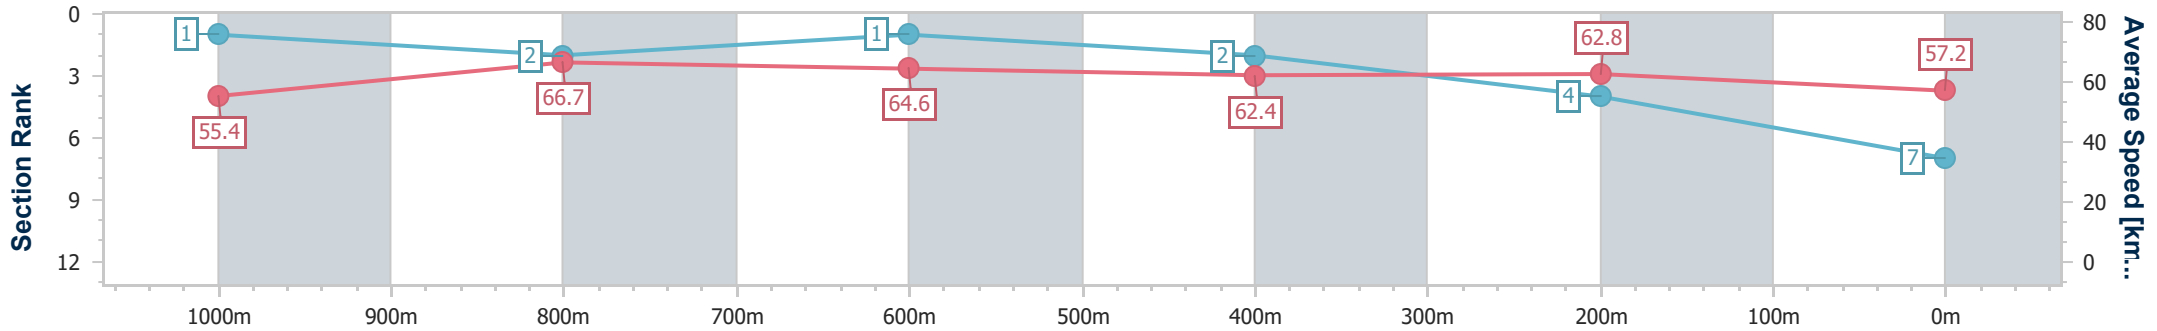

Doomben QLD Professional

Race 7: EUREKA STUD TATTERSALL'S CLASSIC - 1200m

25 November 2023 - 15:53

Track Rating: Soft 6, Weather: Showers, Rail Position: +4m Entire Course

BRISBANE RACING CLUB

Section	Overall	1000m	800m	600m	400m	200m
Section Times	1:10.45 [7] (0:13.04)	0:57.41 [1] (0:10.84)	0:46.57 [2] (0:11.13)	0:35.44 [1] (0:11.45)	0:23.99 [2] (0:11.41)	0:12.58 [4] (0:12.58)
Average Speed [km/h]	55.4	66.7	64.6	62.4	62.8	57.2
Top Speed [km/h]	68.9	68.8	67.0	63.9	64.0	61.1
Avg. Dist. to Rail [m]	1.0	1.0	0.3	1.6	1.3	2.2
Avg. Stride Freq. [Hz]	2.4	2.4	2.4	2.4	2.4	2.3
Avg. Stride Length [m]	6.4	7.7	7.5	7.3	7.2	7.0

- [ ] Ranking at each section and finish
- .-.- No data available at this section
- NA No data available

Horse/Jockey Name	Self Indulgent
Final Rank	8
Fastest Section Time (Section)	0:10.90 (1000m)
Top Speed [km/h] (Section)	68.4 (1000m)
Race State	Finished