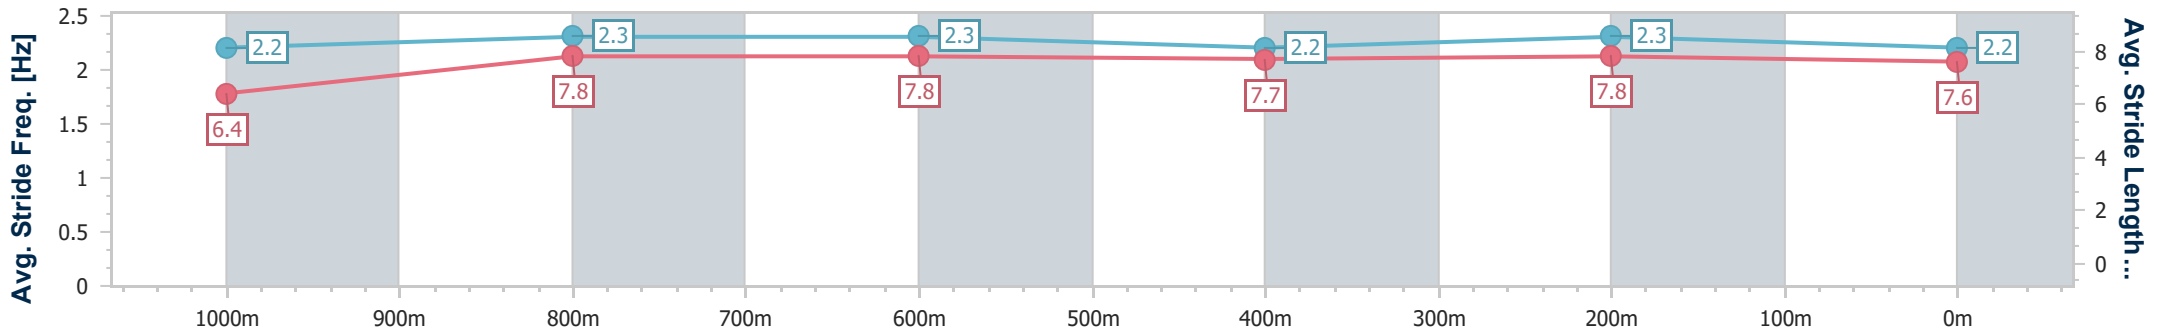

- [] Ranking at each section and finish
- .-.- No data available at this section
- NA No data available

Horse/Jockey Name	The Player
Final Rank	8
Fastest Section Time (Section)	0:11.08 (400m)
Top Speed [km/h] (Section)	66.7 (1000m)
Race State	Finished

Doomben QLD Professional
Race 4: MAGIC MILLIONS PIERATA PLATE - 1200m
 02 December 2023 - 13:49
 Track Rating: Soft 7, Weather: Fine, Rail Position: +1m Entire

BRISBANE
RACING CLUB

Section	Overall	1000m	800m	600m	400m	200m
Section Times	1:11.07 [8] (0:14.13)	0:56.94 [10] (0:11.22)	0:45.72 [10] (0:11.28)	0:34.44 [10] (0:11.49)	0:22.95 [10] (0:11.08)	0:11.87 [10] (0:11.87)
Average Speed [km/h]	51.0	64.3	64.2	62.5	64.7	60.7
Top Speed [km/h]	66.5	66.7	65.4	63.9	66.1	64.5
Avg. Dist. to Rail [m]	7.8	1.9	0.6	0.6	1.7	2.3
Avg. Stride Freq. [Hz]	2.2	2.3	2.3	2.2	2.3	2.2
Avg. Stride Length [m]	6.4	7.8	7.8	7.7	7.8	7.6