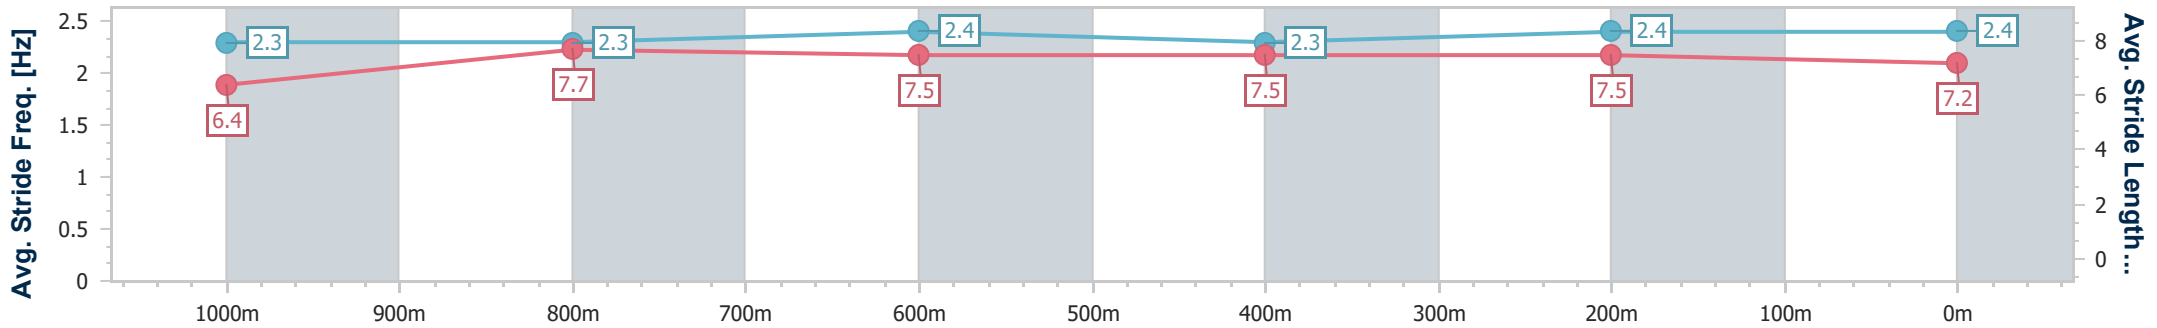

Doomben QLD Professional

Race 4: MAGIC MILLIONS PIERATA PLATE - 1200m

02 December 2023 - 13:49

Track Rating: Soft 7, Weather: Fine, Rail Position: +1m Entire

BRISBANE RACING CLUB

Section	Overall	1000m	800m	600m	400m	200m
Section Times	1:10.52 [4] (0:13.67)	0:56.85 [6] (0:11.23)	0:45.62 [6] (0:11.29)	0:34.33 [6] (0:11.53)	0:22.80 [6] (0:11.01)	0:11.79 [5] (0:11.79)
Average Speed [km/h]	52.8	64.5	63.6	62.6	65.3	61.1
Top Speed [km/h]	66.4	66.2	65.1	64.5	67.0	64.3
Avg. Dist. to Rail [m]	4.6	1.5	0.4	0.2	1.2	3.1
Avg. Stride Freq. [Hz]	2.3	2.3	2.4	2.3	2.4	2.4
Avg. Stride Length [m]	6.4	7.7	7.5	7.5	7.5	7.2