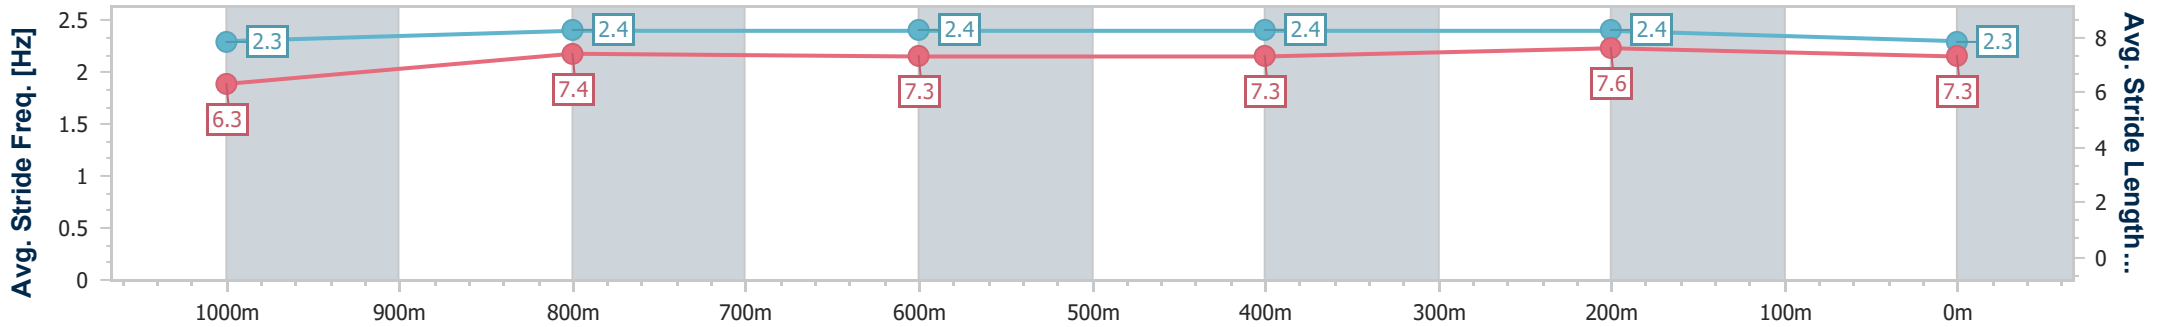

Horse/Jockey Name	Acres Away
Final Rank	7
Fastest Section Time (Section)	0:10.94 (400m)
Top Speed [km/h] (Section)	67.5 (400m)
Race State	Finished

Doomben QLD Professional
Race 4: MAGIC MILLIONS PIERATA PLATE - 1200m
02 December 2023 - 13:49
Track Rating: Soft 7, Weather: Fine, Rail Position: +1m Entire

BRISBANE
RACING CLUB

Section	Overall	1000m	800m	600m	400m	200m
Section Times	1:10.84 [7] (0:13.90)	0:56.94 [8] (0:11.20)	0:45.74 [8] (0:11.32)	0:34.42 [9] (0:11.56)	0:22.86 [9] (0:10.94)	0:11.92 [6] (0:11.92)
Average Speed [km/h]	51.8	64.7	63.6	62.4	65.5	60.5
Top Speed [km/h]	66.8	66.8	65.2	63.6	67.5	64.9
Avg. Dist. to Rail [m]	5.7	1.3	0.3	0.3	0.5	1.7
Avg. Stride Freq. [Hz]	2.3	2.4	2.4	2.4	2.4	2.3
Avg. Stride Length [m]	6.3	7.4	7.3	7.3	7.6	7.3

- [ ] Ranking at each section and finish
- -.-.- No data available at this section
- NA No data available