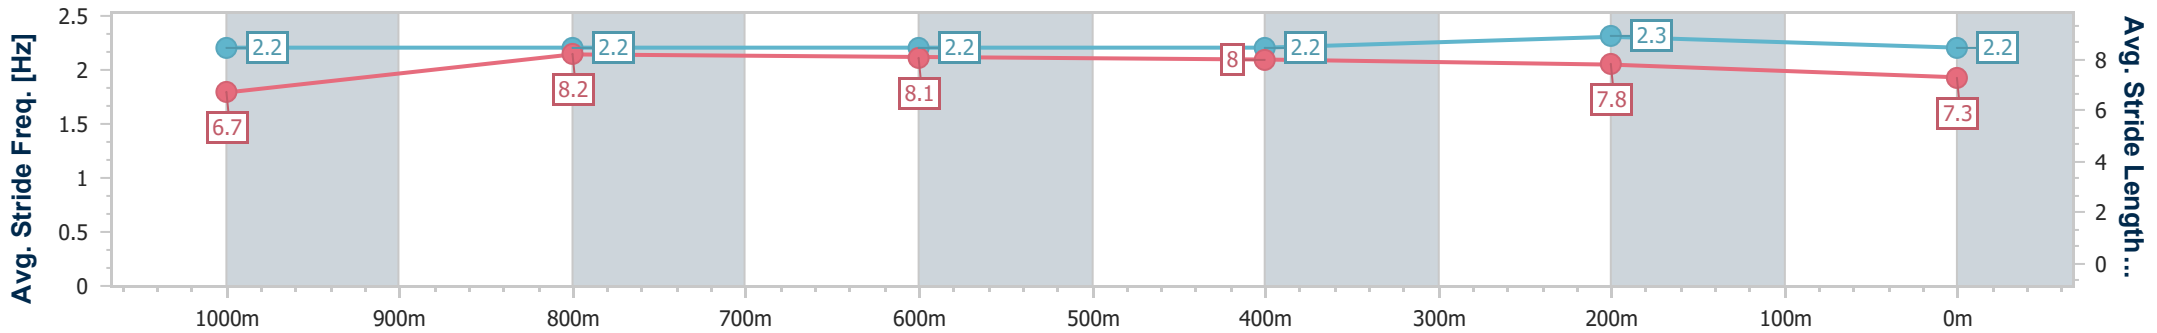

Doomben QLD Professional

Race 4: MAGIC MILLIONS PIERATA PLATE - 1200m

02 December 2023 - 13:49

Track Rating: Soft 7, Weather: Fine, Rail Position: +1m Entire

BRISBANE RACING CLUB

Section	Overall	1000m	800m	600m	400m	200m
Section Times	1:11.13 [9] (0:13.88)	0:57.25 [7] (0:11.29)	0:45.96 [9] (0:11.24)	0:34.72 [8] (0:11.41)	0:23.31 [7] (0:11.20)	0:12.11 [9] (0:12.11)
Average Speed [km/h]	52.0	64.2	64.9	63.7	64.7	59.4
Top Speed [km/h]	66.4	66.4	66.5	65.5	65.9	63.2
Avg. Dist. to Rail [m]	6.3	2.3	2.2	2.1	3.8	5.2
Avg. Stride Freq. [Hz]	2.3	2.4	2.4	2.4	2.5	2.4
Avg. Stride Length [m]	6.2	7.3	7.4	7.4	7.2	6.9

- [] Ranking at each section and finish
- .-.- No data available at this section
- NA No data available

Horse/Jockey Name	Risky Investment
Final Rank	10
Fastest Section Time (Section)	0:11.11 (1000m)
Top Speed [km/h] (Section)	67.2 (Overall)
Race State	Finished

Doomben QLD Professional
 Race 4: MAGIC MILLIONS PIERATA PLATE - 1200m
 02 December 2023 - 13:49
 Track Rating: Soft 7, Weather: Fine, Rail Position: +1m Entire

BRISBANE
RACING CLUB

Section	Overall	1000m	800m	600m	400m	200m
Section Times	1:11.64 [10] (0:13.65)	0:57.99 [5] (0:11.11)	0:46.88 [5] (0:11.32)	0:35.56 [4] (0:11.46)	0:24.10 [4] (0:11.41)	0:12.69 [7] (0:12.69)
Average Speed [km/h]	52.8	64.9	63.7	62.9	63.0	56.7
Top Speed [km/h]	67.2	67.1	64.6	64.1	64.4	61.4
Avg. Dist. to Rail [m]	3.3	0.5	0.3	0.4	0.2	0.8
Avg. Stride Freq. [Hz]	2.2	2.2	2.2	2.2	2.3	2.2
Avg. Stride Length [m]	6.7	8.2	8.1	8.0	7.8	7.3

- [] Ranking at each section and finish
- .-.- No data available at this section
- NA No data available