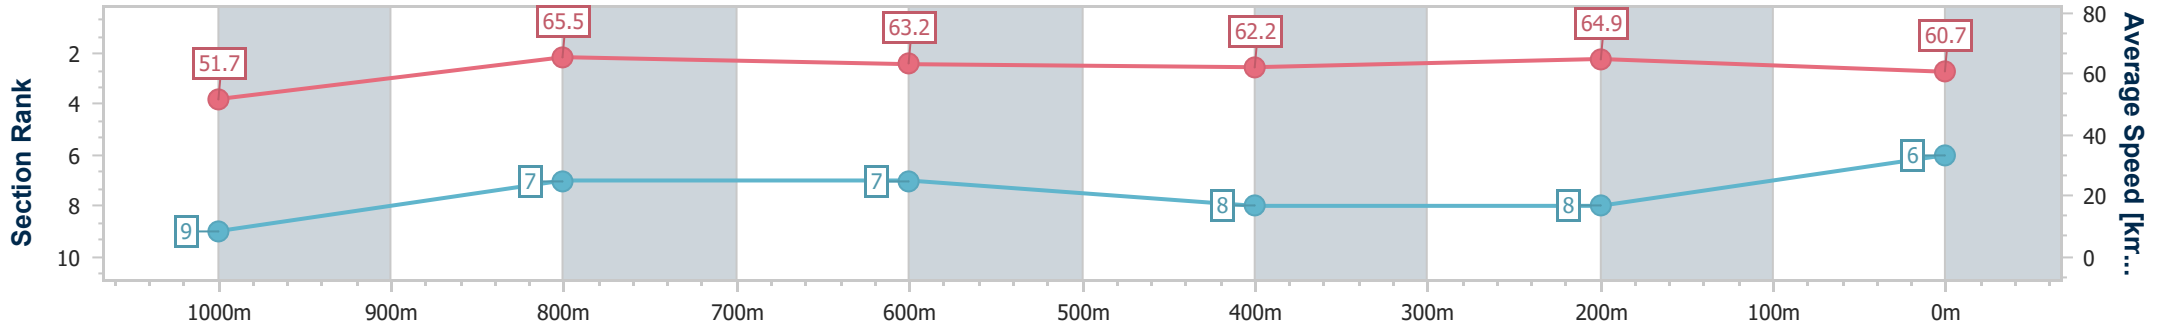

Horse/Jockey Name	Mishani Renegade
Final Rank	6
Fastest Section Time (Section)	0:11.02 (1000m)
Top Speed [km/h] (Section)	67.5 (Overall)
Race State	Finished

Doomben QLD Professional
Race 4: MAGIC MILLIONS PIERATA PLATE - 1200m
02 December 2023 - 13:49
Track Rating: Soft 7, Weather: Fine, Rail Position: +1m Entire

BRISBANE
RACING CLUB

Section	Overall	1000m	800m	600m	400m	200m
Section Times	1:10.82 [6] (0:13.97)	0:56.85 [9] (0:11.02)	0:45.83 [7] (0:11.37)	0:34.46 [7] (0:11.53)	0:22.93 [8] (0:11.09)	0:11.84 [8] (0:11.84)
Average Speed [km/h]	51.7	65.5	63.2	62.2	64.9	60.7
Top Speed [km/h]	67.5	67.1	64.3	63.8	65.6	64.5
Avg. Dist. to Rail [m]	1.7	0.3	0.2	0.5	1.2	1.9
Avg. Stride Freq. [Hz]	2.2	2.3	2.2	2.2	2.3	2.3
Avg. Stride Length [m]	6.6	7.9	7.8	7.7	7.8	7.5

- [ ] Ranking at each section and finish
- -.-.- No data available at this section
- NA No data available