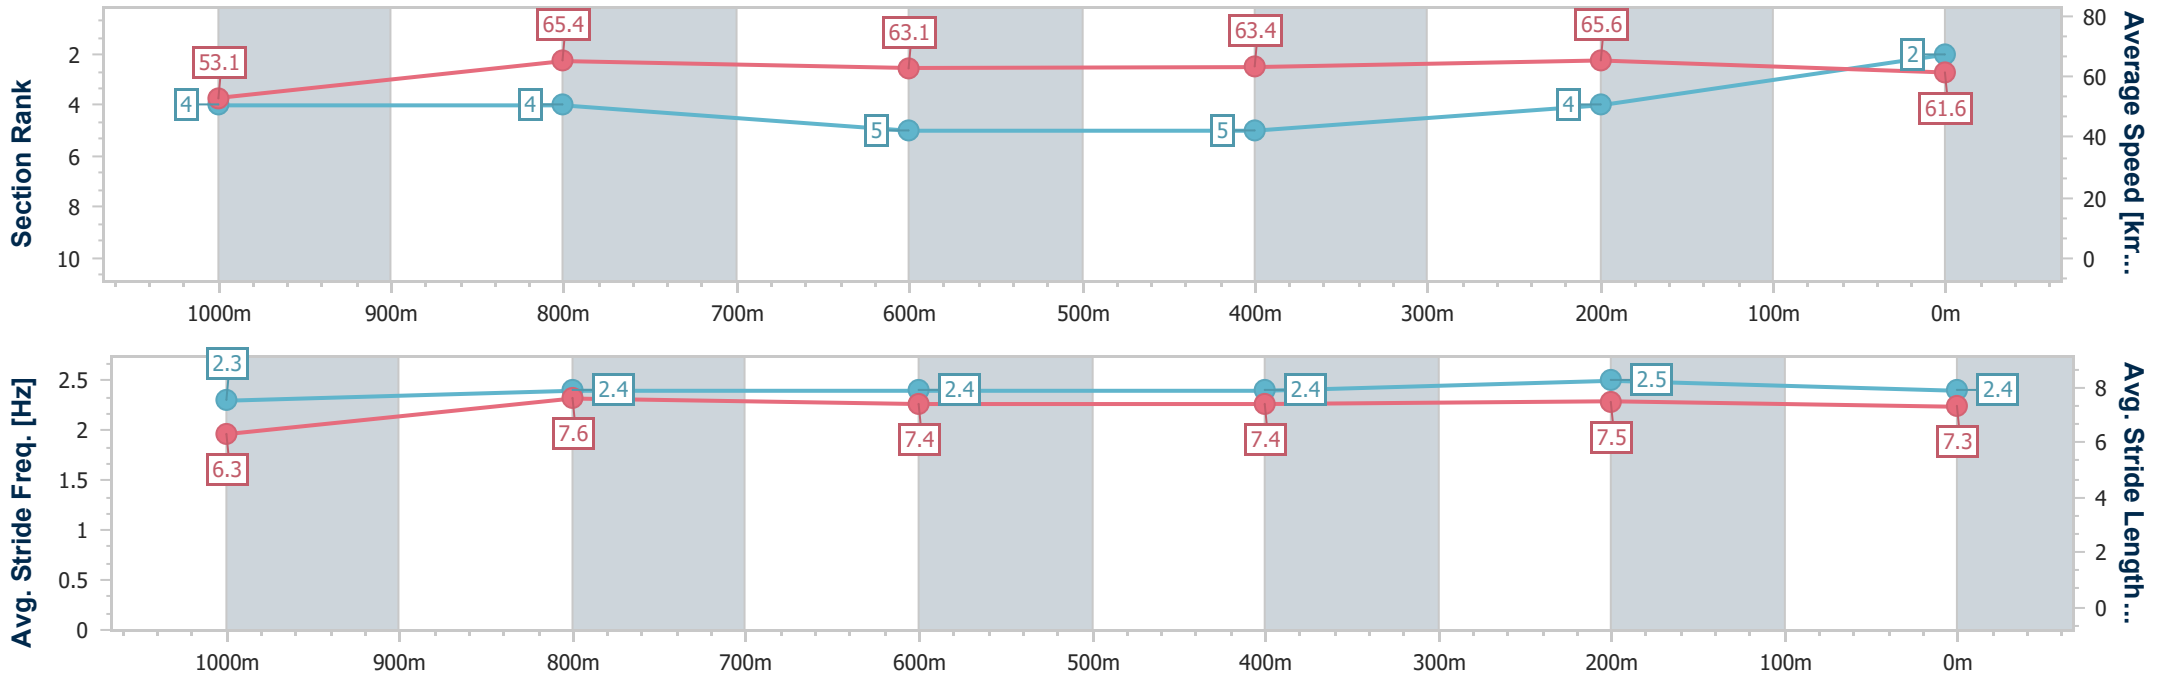

02 December 2023 - 13:49

Track Rating: Soft 7, Weather: Fine, Rail Position: +1m Entire

BRISBANE RACING CLUB

Section	Overall	1000m	800m	600m	400m	200m
Section Times	1:10.20 [1] (0:13.22)	0:56.98 [1] (0:10.85)	0:46.13 [1] (0:11.53)	0:34.60 [1] (0:11.57)	0:23.03 [1] (0:11.18)	0:11.85 [1] (0:11.85)
Average Speed [km/h]	54.4	66.5	63.0	62.0	64.4	60.7
Top Speed [km/h]	67.0	68.1	64.3	64.0	65.5	63.7
Avg. Dist. to Rail [m]	1.6	0.6	1.4	0.8	0.5	0.3
Avg. Stride Freq. [Hz]	2.4	2.4	2.3	2.3	2.4	2.3
Avg. Stride Length [m]	6.3	7.6	7.7	7.6	7.5	7.2

- [] Ranking at each section and finish
- .-.- No data available at this section
- NA No data available

Horse/Jockey Name	Spirit Of Mac
Final Rank	2
Fastest Section Time (Section)	0:10.95 (400m)
Top Speed [km/h] (Section)	68.8 (1000m)
Race State	Finished

Doomben QLD Professional
Race 4: MAGIC MILLIONS PIERATA PLATE - 1200m
 02 December 2023 - 13:49
 Track Rating: Soft 7, Weather: Fine, Rail Position: +1m Entire

BRISBANE
RACING CLUB

Section	Overall	1000m	800m	600m	400m	200m
Section Times	1:10.23 [2] (0:13.57)	0:56.66 [4] (0:11.09)	0:45.57 [4] (0:11.50)	0:34.07 [5] (0:11.46)	0:22.61 [5] (0:10.95)	0:11.66 [4]
Average Speed [km/h]	53.1	65.4	63.1	63.4	65.6	61.6
Top Speed [km/h]	67.0	68.8	65.5	65.6	66.6	64.8
Avg. Dist. to Rail [m]	3.8	2.1	1.6	1.5	1.3	0.6
Avg. Stride Freq. [Hz]	2.3	2.4	2.4	2.4	2.5	2.4
Avg. Stride Length [m]	6.3	7.6	7.4	7.4	7.5	7.3