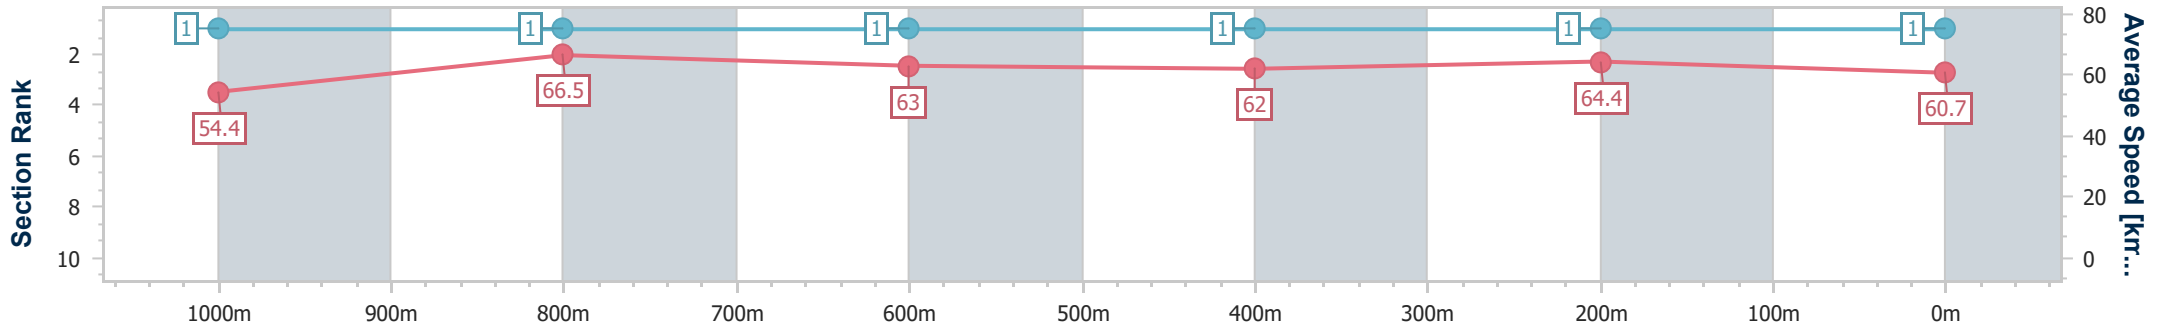

02 December 2023 - 13:49

Track Rating: Soft 7, Weather: Fine, Rail Position: +1m Entire

BRISBANE RACING CLUB

Section	Overall	1000m	800m	600m	400m	200m
Section Times	1:10.20 [1] (0:13.22)	0:56.98 [1] (0:10.85)	0:46.13 [1] (0:11.53)	0:34.60 [1] (0:11.57)	0:23.03 [1] (0:11.18)	0:11.85 [1] (0:11.85)
Average Speed [km/h]	54.4	66.5	63.0	62.0	64.4	60.7
Top Speed [km/h]	67.0	68.1	64.3	64.0	65.5	63.7
Avg. Dist. to Rail [m]	1.6	0.6	1.4	0.8	0.5	0.3
Avg. Stride Freq. [Hz]	2.4	2.4	2.3	2.3	2.4	2.3
Avg. Stride Length [m]	6.3	7.6	7.7	7.6	7.5	7.2