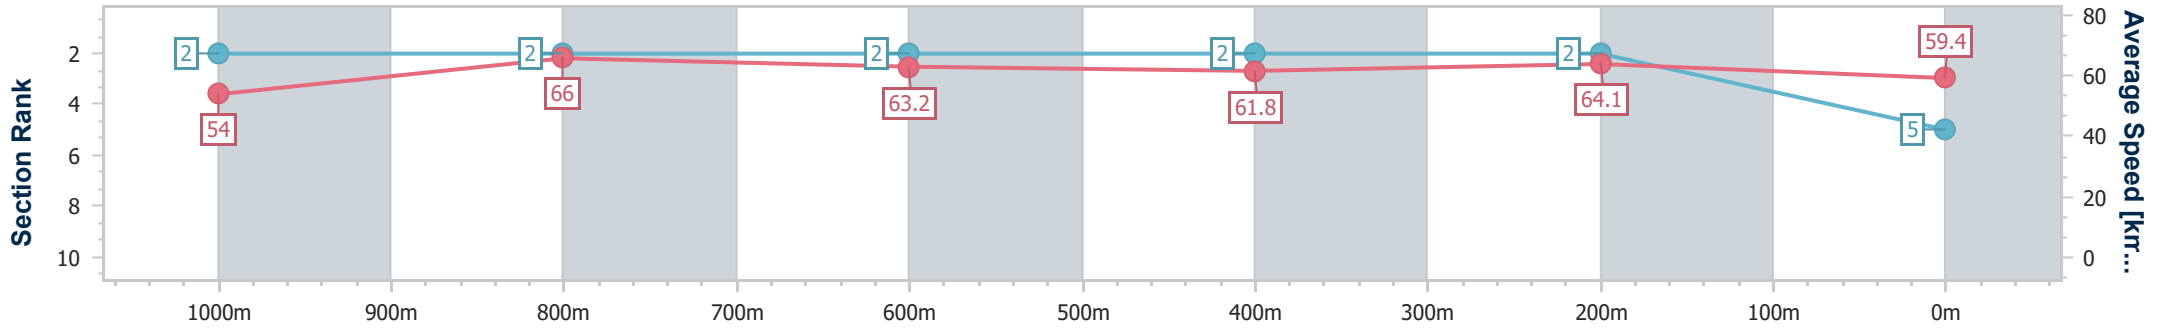

Horse/Jockey Name	Town Crier
Final Rank	5
Fastest Section Time (Section)	0:10.93 (1000m)
Top Speed [km/h] (Section)	68.4 (Overall)
Race State	Finished

Doomben QLD Professional
Race 4: MAGIC MILLIONS PIERATA PLATE - 1200m
02 December 2023 - 13:49
Track Rating: Soft 7, Weather: Fine, Rail Position: +1m Entire

BRISBANE
RACING CLUB

Section	Overall	1000m	800m	600m	400m	200m
Section Times	1:10.58 [5] (0:13.37)	0:57.21 [2] (0:10.93)	0:46.28 [2] (0:11.40)	0:34.88 [2] (0:11.54)	0:23.34 [2] (0:11.22)	0:12.12 [2]
Average Speed [km/h]	54.0	66.0	63.2	61.8	64.1	59.4
Top Speed [km/h]	68.4	68.0	64.9	62.8	66.0	63.1
Avg. Dist. to Rail [m]	6.9	1.5	0.9	1.2	0.8	0.3
Avg. Stride Freq. [Hz]	2.3	2.4	2.3	2.3	2.4	2.3
Avg. Stride Length [m]	6.4	7.6	7.5	7.3	7.4	7.1

- [ ] Ranking at each section and finish
- -.-.- No data available at this section
- NA No data available