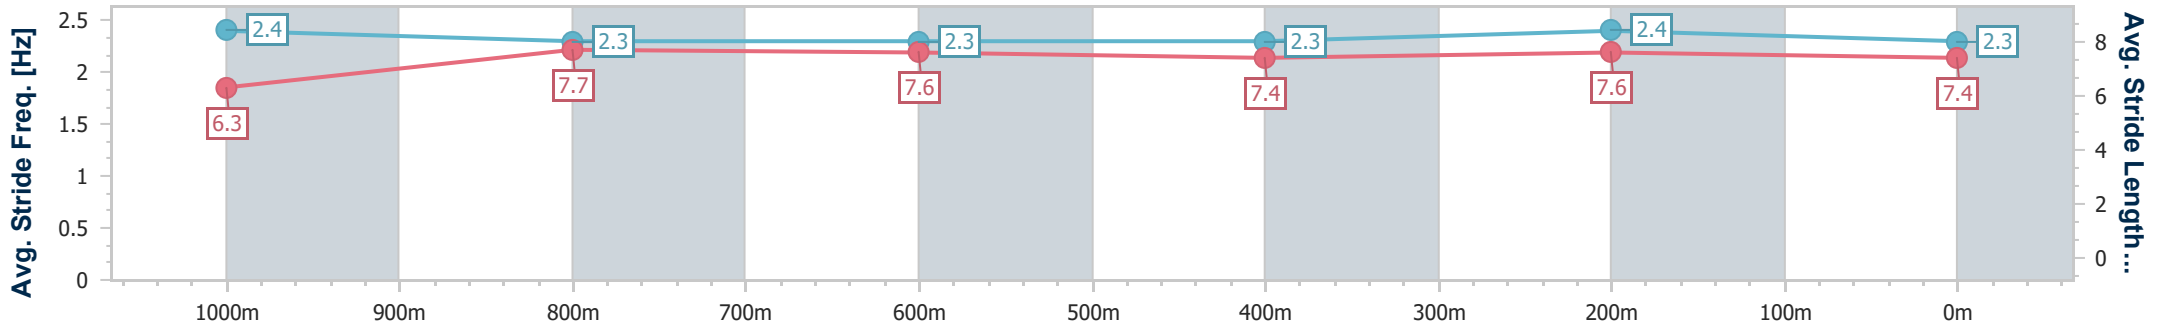

Doomben QLD Professional

Race 4: MAGIC MILLIONS PIERATA PLATE - 1200m

02 December 2023 - 13:49

Track Rating: Soft 7, Weather: Fine, Rail Position: +1m Entire

BRISBANE RACING CLUB

Section	Overall	1000m	800m	600m	400m	200m
Section Times	1:10.28 [3] (0:13.38)	0:56.90 [3] (0:11.06)	0:45.84 [3] (0:11.41)	0:34.43 [3] (0:11.63)	0:22.80 [3] (0:11.02)	0:11.78 [3] (0:11.78)
Average Speed [km/h]	53.9	65.1	63.4	61.6	65.5	61.1
Top Speed [km/h]	67.1	67.1	64.9	64.0	66.8	65.0
Avg. Dist. to Rail [m]	2.6	0.5	0.2	0.3	0.5	0.4
Avg. Stride Freq. [Hz]	2.4	2.3	2.3	2.3	2.4	2.3
Avg. Stride Length [m]	6.3	7.7	7.6	7.4	7.6	7.4