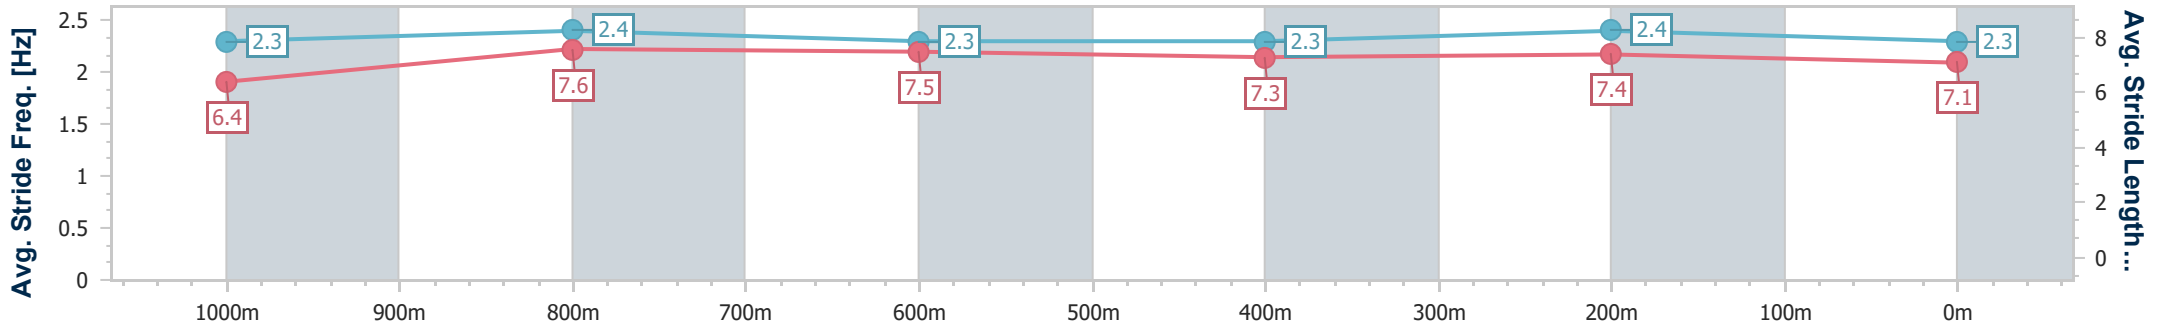

Horse/Jockey Name	Town Crier
Final Rank	5
Fastest Section Time (Section)	0:10.93 (1000m)
Top Speed [km/h] (Section)	68.4 (Overall)
Race State	Finished

Doomben QLD Professional
Race 4: MAGIC MILLIONS PIERATA PLATE - 1200m
02 December 2023 - 13:49
Track Rating: Soft 7, Weather: Fine, Rail Position: +1m Entire

BRISBANE
RACING CLUB

Section	Overall	1000m	800m	600m	400m	200m
Section Times	1:10.58 [5] (0:13.37)	0:57.21 [2] (0:10.93)	0:46.28 [2] (0:11.40)	0:34.88 [2] (0:11.54)	0:23.34 [2] (0:11.22)	0:12.12 [2]
Average Speed [km/h]	54.0	66.0	63.2	61.8	64.1	59.4
Top Speed [km/h]	68.4	68.0	64.9	62.8	66.0	63.1
Avg. Dist. to Rail [m]	6.9	1.5	0.9	1.2	0.8	0.3
Avg. Stride Freq. [Hz]	2.3	2.4	2.3	2.3	2.4	2.3
Avg. Stride Length [m]	6.4	7.6	7.5	7.3	7.4	7.1

- [ ] Ranking at each section and finish
- -.-.- No data available at this section
- NA No data available