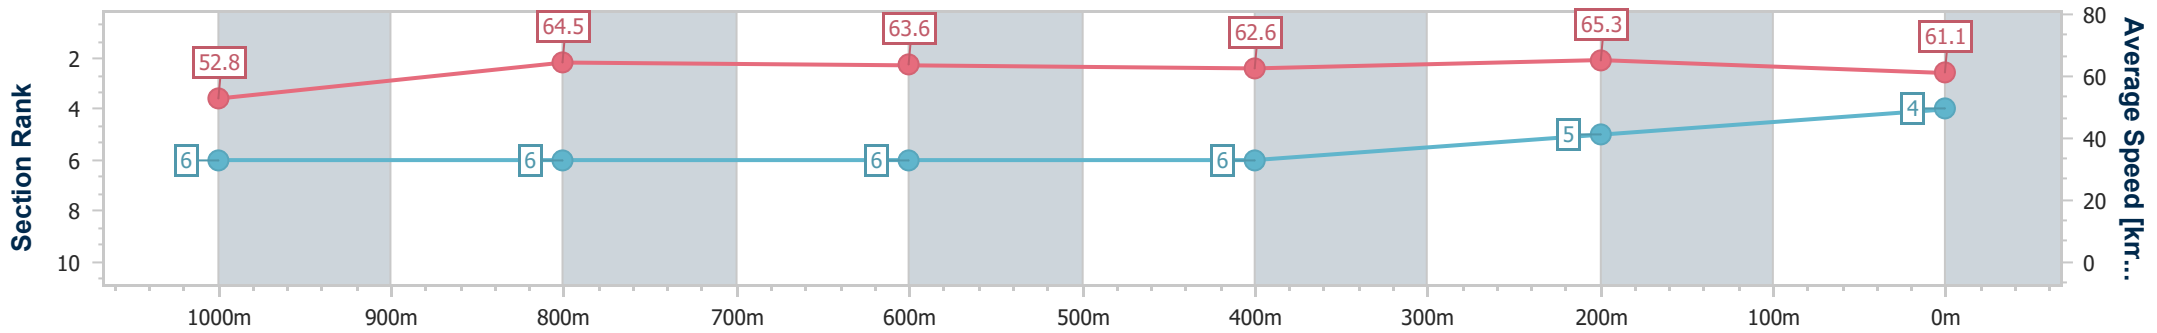

Doomben QLD Professional

Race 4: MAGIC MILLIONS PIERATA PLATE - 1200m

02 December 2023 - 13:49

Track Rating: Soft 7, Weather: Fine, Rail Position: +1m Entire

BRISBANE RACING CLUB

Section	Overall	1000m	800m	600m	400m	200m
Section Times	1:10.52 [4] (0:13.67)	0:56.85 [6] (0:11.23)	0:45.62 [6] (0:11.29)	0:34.33 [6] (0:11.53)	0:22.80 [6] (0:11.01)	0:11.79 [5] (0:11.79)
Average Speed [km/h]	52.8	64.5	63.6	62.6	65.3	61.1
Top Speed [km/h]	66.4	66.2	65.1	64.5	67.0	64.3
Avg. Dist. to Rail [m]	4.6	1.5	0.4	0.2	1.2	3.1
Avg. Stride Freq. [Hz]	2.3	2.3	2.4	2.3	2.4	2.4
Avg. Stride Length [m]	6.4	7.7	7.5	7.5	7.5	7.2