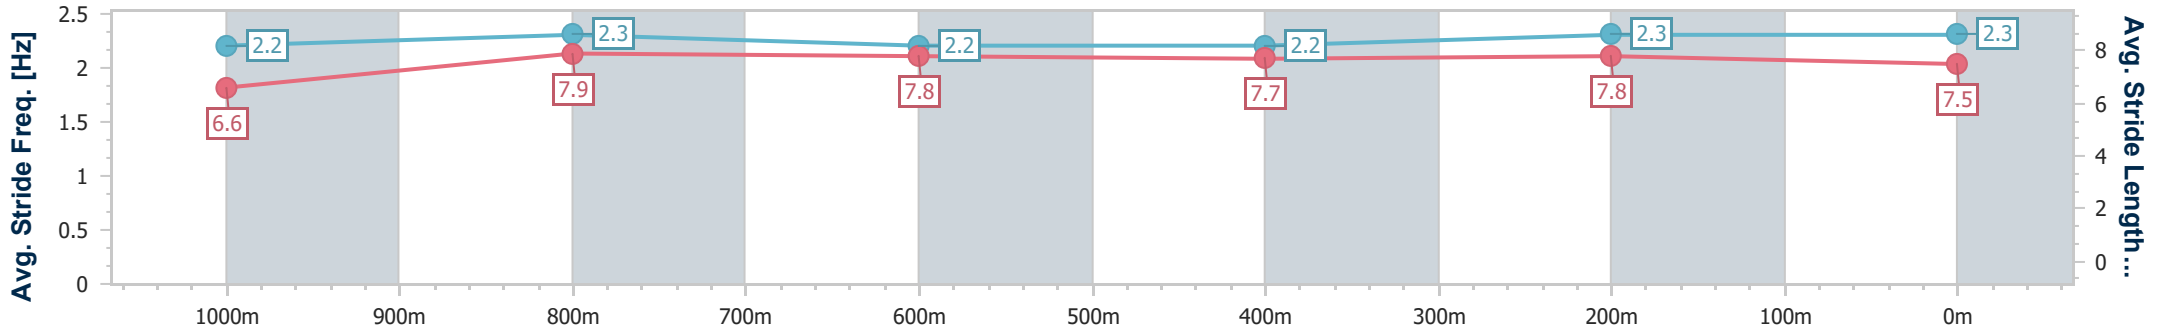

- [] Ranking at each section and finish
- .-.- No data available at this section
- NA No data available

Horse/Jockey Name	Mishani Renegade
Final Rank	6
Fastest Section Time (Section)	0:11.02 (1000m)
Top Speed [km/h] (Section)	67.5 (Overall)
Race State	Finished

Doomben QLD Professional
Race 4: MAGIC MILLIONS PIERATA PLATE - 1200m
02 December 2023 - 13:49
Track Rating: Soft 7, Weather: Fine, Rail Position: +1m Entire

BRISBANE
RACING CLUB

Section	Overall	1000m	800m	600m	400m	200m
Section Times	1:10.82 [6] (0:13.97)	0:56.85 [9] (0:11.02)	0:45.83 [7] (0:11.37)	0:34.46 [7] (0:11.53)	0:22.93 [8] (0:11.09)	0:11.84 [8] (0:11.84)
Average Speed [km/h]	51.7	65.5	63.2	62.2	64.9	60.7
Top Speed [km/h]	67.5	67.1	64.3	63.8	65.6	64.5
Avg. Dist. to Rail [m]	1.7	0.3	0.2	0.5	1.2	1.9
Avg. Stride Freq. [Hz]	2.2	2.3	2.2	2.2	2.3	2.3
Avg. Stride Length [m]	6.6	7.9	7.8	7.7	7.8	7.5