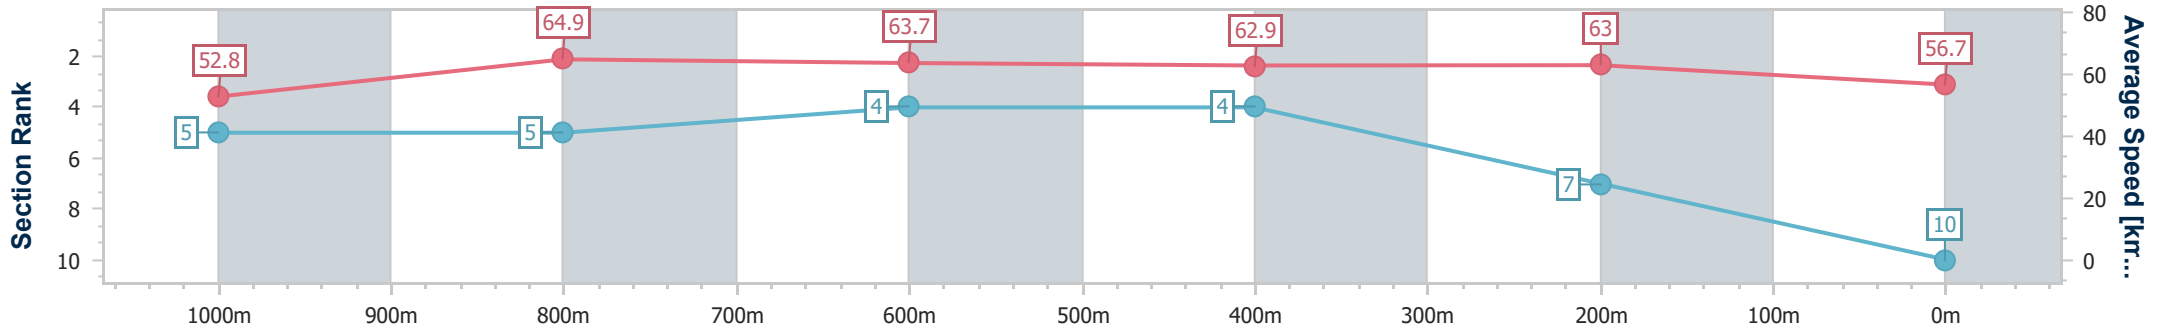

Horse/Jockey Name	Risky Investment
Final Rank	10
Fastest Section Time (Section)	0:11.11 (1000m)
Top Speed [km/h] (Section)	67.2 (Overall)
Race State	Finished

Doomben QLD Professional
Race 4: MAGIC MILLIONS PIERATA PLATE - 1200m
02 December 2023 - 13:49
Track Rating: Soft 7, Weather: Fine, Rail Position: +1m Entire

BRISBANE
RACING CLUB

Section	Overall	1000m	800m	600m	400m	200m
Section Times	1:11.64 [10] (0:13.65)	0:57.99 [5] (0:11.11)	0:46.88 [5] (0:11.32)	0:35.56 [4] (0:11.46)	0:24.10 [4] (0:11.41)	0:12.69 [7] (0:12.69)
Average Speed [km/h]	52.8	64.9	63.7	62.9	63.0	56.7
Top Speed [km/h]	67.2	67.1	64.6	64.1	64.4	61.4
Avg. Dist. to Rail [m]	3.3	0.5	0.3	0.4	0.2	0.8
Avg. Stride Freq. [Hz]	2.2	2.2	2.2	2.2	2.3	2.2
Avg. Stride Length [m]	6.7	8.2	8.1	8.0	7.8	7.3

- [ ] Ranking at each section and finish
- -.-.- No data available at this section
- NA No data available