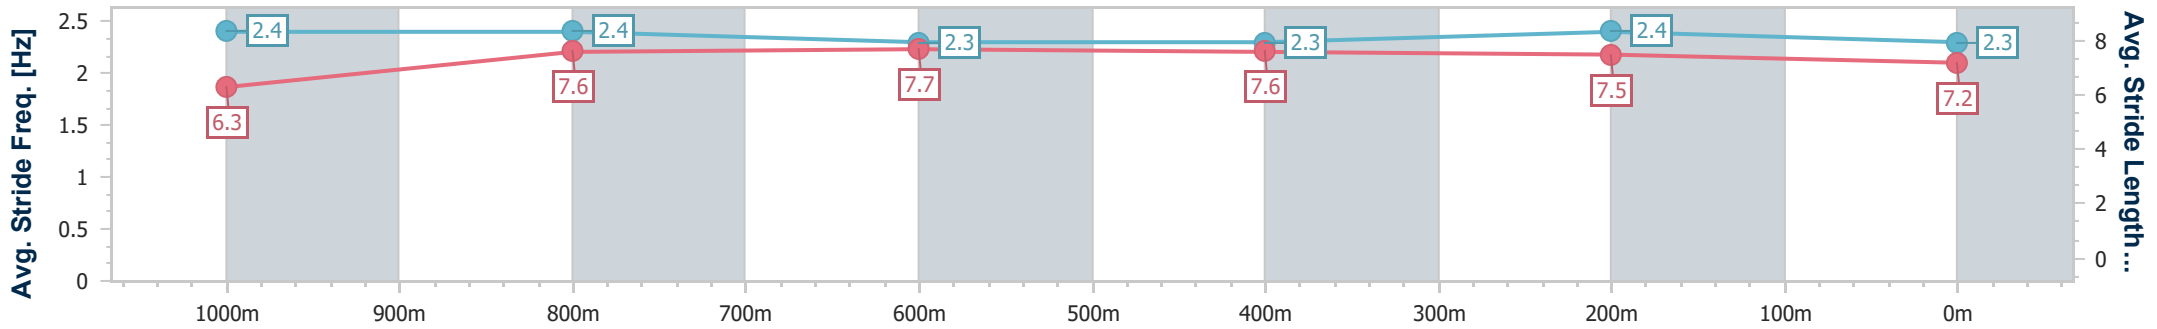

02 December 2023 - 13:49

Track Rating: Soft 7, Weather: Fine, Rail Position: +1m Entire

BRISBANE RACING CLUB

Section	Overall	1000m	800m	600m	400m	200m
Section Times	1:10.20 [1] (0:13.22)	0:56.98 [1] (0:10.85)	0:46.13 [1] (0:11.53)	0:34.60 [1] (0:11.57)	0:23.03 [1] (0:11.18)	0:11.85 [1] (0:11.85)
Average Speed [km/h]	54.4	66.5	63.0	62.0	64.4	60.7
Top Speed [km/h]	67.0	68.1	64.3	64.0	65.5	63.7
Avg. Dist. to Rail [m]	1.6	0.6	1.4	0.8	0.5	0.3
Avg. Stride Freq. [Hz]	2.4	2.4	2.3	2.3	2.4	2.3
Avg. Stride Length [m]	6.3	7.6	7.7	7.6	7.5	7.2