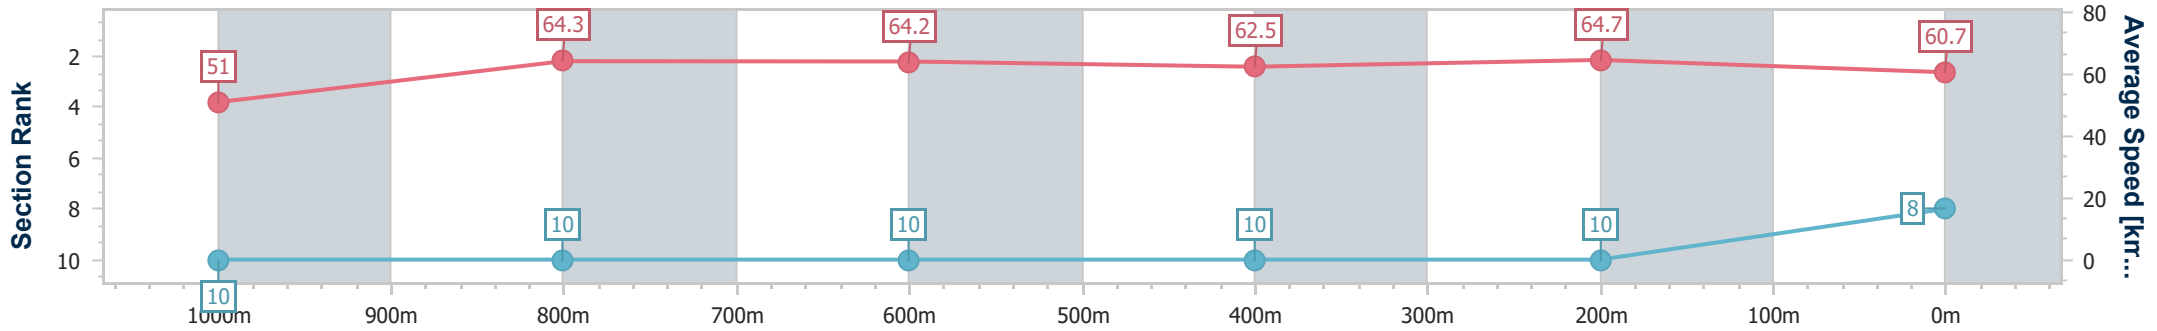

Horse/Jockey Name	The Player
Final Rank	8
Fastest Section Time (Section)	0:11.08 (400m)
Top Speed [km/h] (Section)	66.7 (1000m)
Race State	Finished

Doomben QLD Professional
Race 4: MAGIC MILLIONS PIERATA PLATE - 1200m
02 December 2023 - 13:49
Track Rating: Soft 7, Weather: Fine, Rail Position: +1m Entire

BRISBANE
RACING CLUB

Section	Overall	1000m	800m	600m	400m	200m
Section Times	1:11.07 [8] (0:14.13)	0:56.94 [10] (0:11.22)	0:45.72 [10] (0:11.28)	0:34.44 [10] (0:11.49)	0:22.95 [10] (0:11.08)	0:11.87 [10] (0:11.87)
Average Speed [km/h]	51.0	64.3	64.2	62.5	64.7	60.7
Top Speed [km/h]	66.5	66.7	65.4	63.9	66.1	64.5
Avg. Dist. to Rail [m]	7.8	1.9	0.6	0.6	1.7	2.3
Avg. Stride Freq. [Hz]	2.2	2.3	2.3	2.2	2.3	2.2
Avg. Stride Length [m]	6.4	7.8	7.8	7.7	7.8	7.6

- [ ] Ranking at each section and finish
- -.-.- No data available at this section
- NA No data available