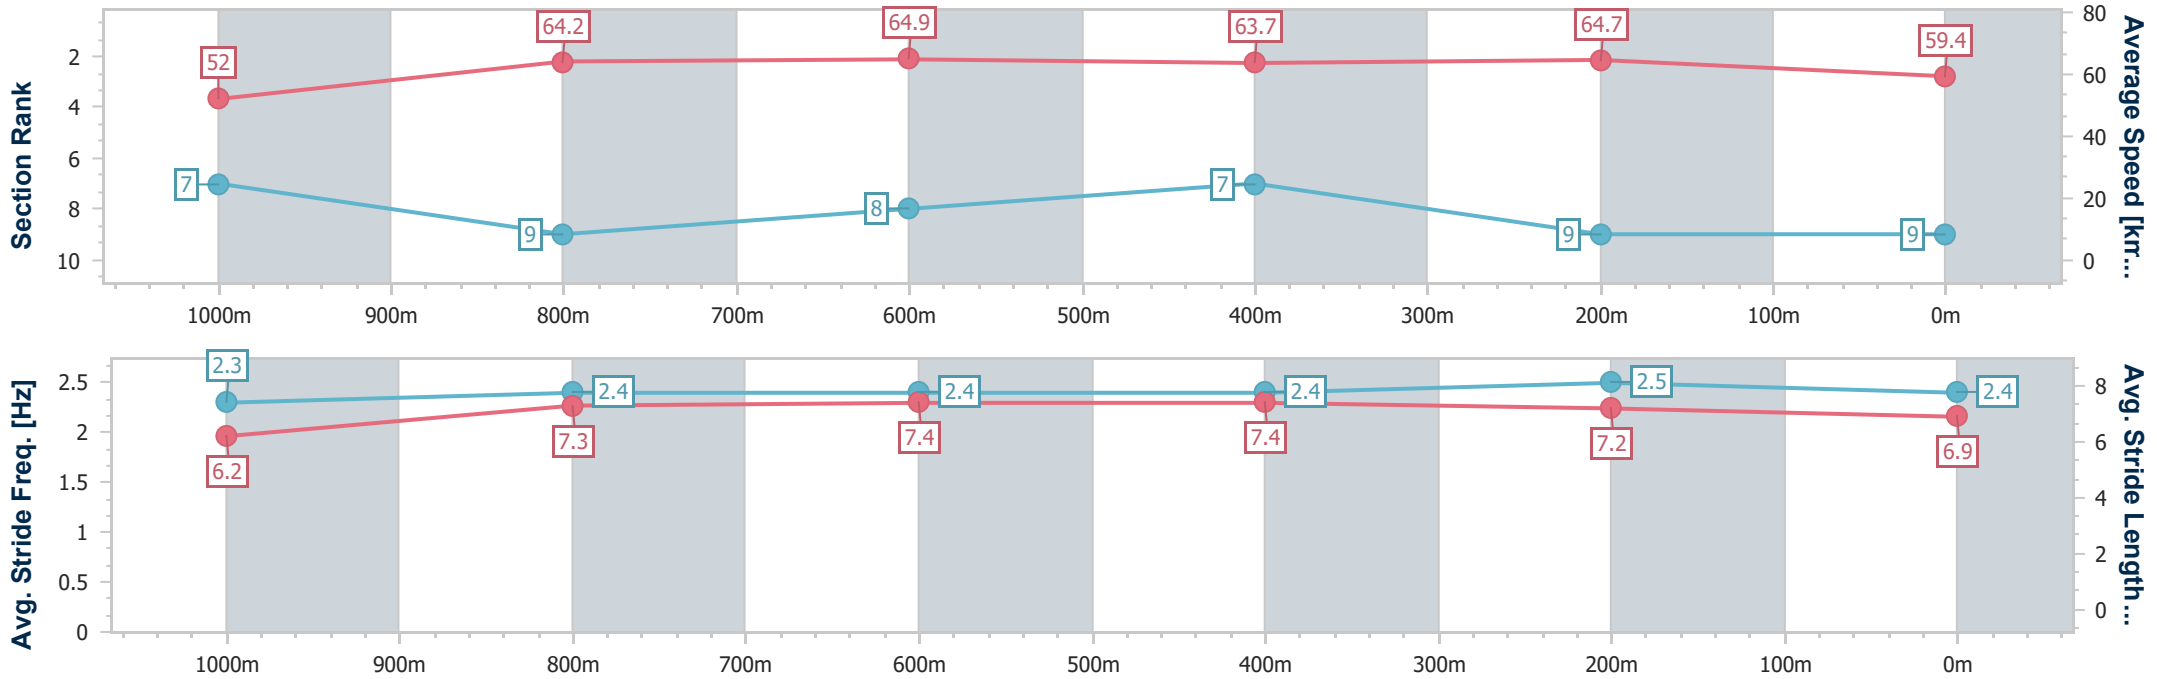

Doomben QLD Professional

Race 4: MAGIC MILLIONS PIERATA PLATE - 1200m

02 December 2023 - 13:49

Track Rating: Soft 7, Weather: Fine, Rail Position: +1m Entire

BRISBANE RACING CLUB

Section	Overall	1000m	800m	600m	400m	200m
Section Times	1:11.13 [9] (0:13.88)	0:57.25 [7] (0:11.29)	0:45.96 [9] (0:11.24)	0:34.72 [8] (0:11.41)	0:23.31 [7] (0:11.20)	0:12.11 [9] (0:12.11)
Average Speed [km/h]	52.0	64.2	64.9	63.7	64.7	59.4
Top Speed [km/h]	66.4	66.4	66.5	65.5	65.9	63.2
Avg. Dist. to Rail [m]	6.3	2.3	2.2	2.1	3.8	5.2
Avg. Stride Freq. [Hz]	2.3	2.4	2.4	2.4	2.5	2.4
Avg. Stride Length [m]	6.2	7.3	7.4	7.4	7.2	6.9

- [] Ranking at each section and finish
- .-.- No data available at this section
- NA No data available

Horse/Jockey Name	Risky Investment
Final Rank	10
Fastest Section Time (Section)	0:11.11 (1000m)
Top Speed [km/h] (Section)	67.2 (Overall)
Race State	Finished