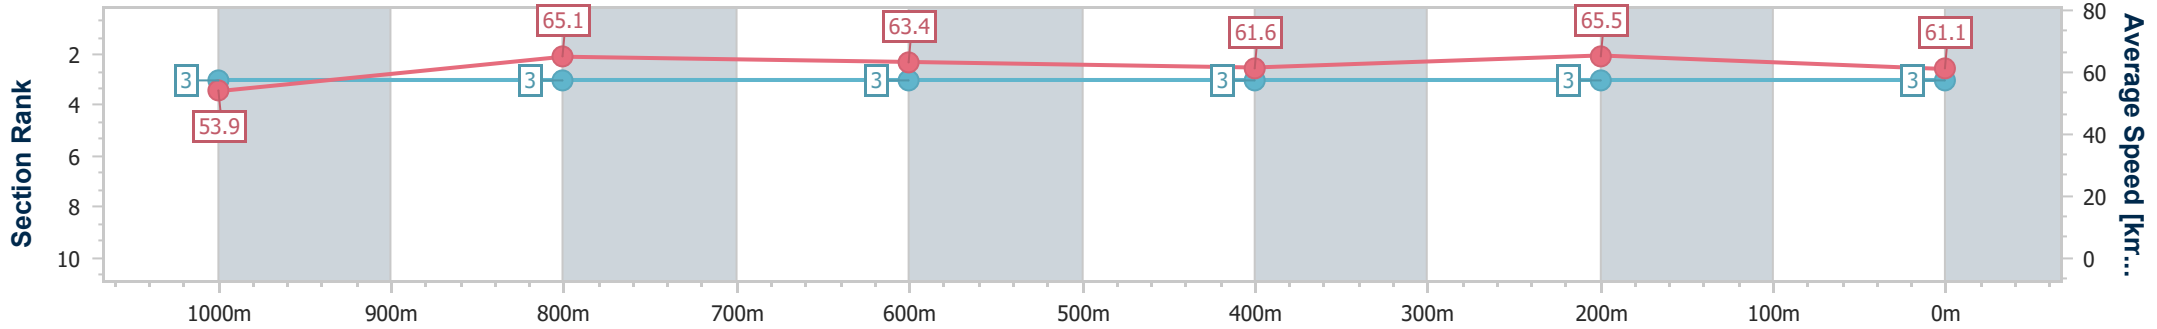

Doomben QLD Professional

Race 4: MAGIC MILLIONS PIERATA PLATE - 1200m

02 December 2023 - 13:49

Track Rating: Soft 7, Weather: Fine, Rail Position: +1m Entire

BRISBANE RACING CLUB

Section	Overall	1000m	800m	600m	400m	200m
Section Times	1:10.28 [3] (0:13.38)	0:56.90 [3] (0:11.06)	0:45.84 [3] (0:11.41)	0:34.43 [3] (0:11.63)	0:22.80 [3] (0:11.02)	0:11.78 [3] (0:11.78)
Average Speed [km/h]	53.9	65.1	63.4	61.6	65.5	61.1
Top Speed [km/h]	67.1	67.1	64.9	64.0	66.8	65.0
Avg. Dist. to Rail [m]	2.6	0.5	0.2	0.3	0.5	0.4
Avg. Stride Freq. [Hz]	2.4	2.3	2.3	2.3	2.4	2.3
Avg. Stride Length [m]	6.3	7.7	7.6	7.4	7.6	7.4