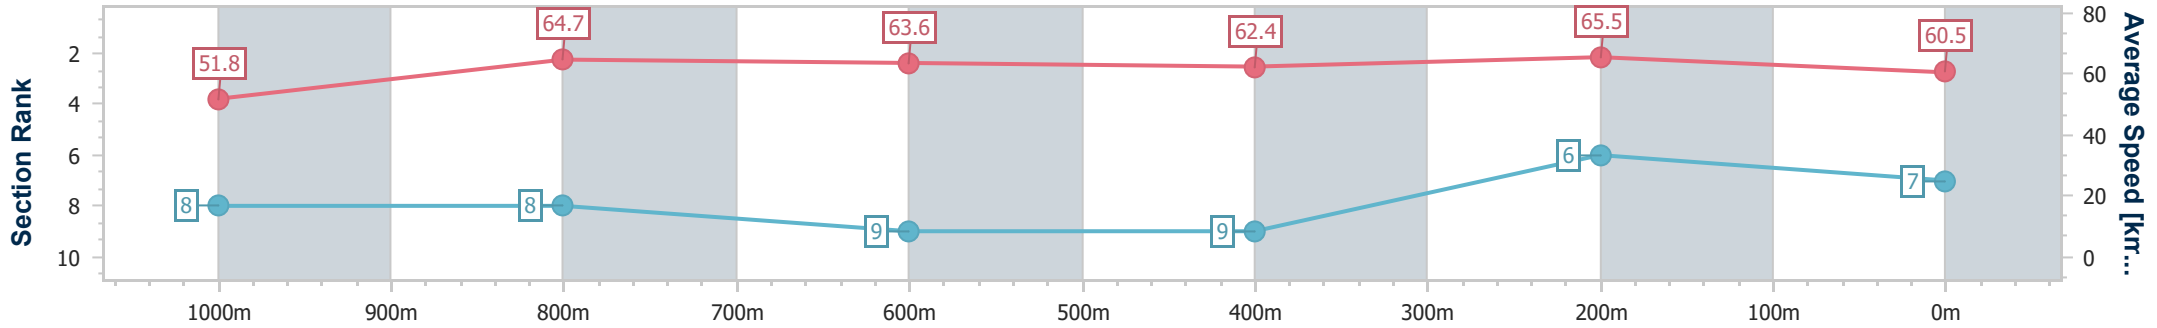

Horse/Jockey Name	Acres Away
Final Rank	7
Fastest Section Time (Section)	0:10.94 (400m)
Top Speed [km/h] (Section)	67.5 (400m)
Race State	Finished

Doomben QLD Professional
Race 4: MAGIC MILLIONS PIERATA PLATE - 1200m
02 December 2023 - 13:49
Track Rating: Soft 7, Weather: Fine, Rail Position: +1m Entire

BRISBANE
RACING CLUB

Section	Overall	1000m	800m	600m	400m	200m
Section Times	1:10.84 [7] (0:13.90)	0:56.94 [8] (0:11.20)	0:45.74 [8] (0:11.32)	0:34.42 [9] (0:11.56)	0:22.86 [9] (0:10.94)	0:11.92 [6] (0:11.92)
Average Speed [km/h]	51.8	64.7	63.6	62.4	65.5	60.5
Top Speed [km/h]	66.8	66.8	65.2	63.6	67.5	64.9
Avg. Dist. to Rail [m]	5.7	1.3	0.3	0.3	0.5	1.7
Avg. Stride Freq. [Hz]	2.3	2.4	2.4	2.4	2.4	2.3
Avg. Stride Length [m]	6.3	7.4	7.3	7.3	7.6	7.3

- [ ] Ranking at each section and finish
- -.-.- No data available at this section
- NA No data available