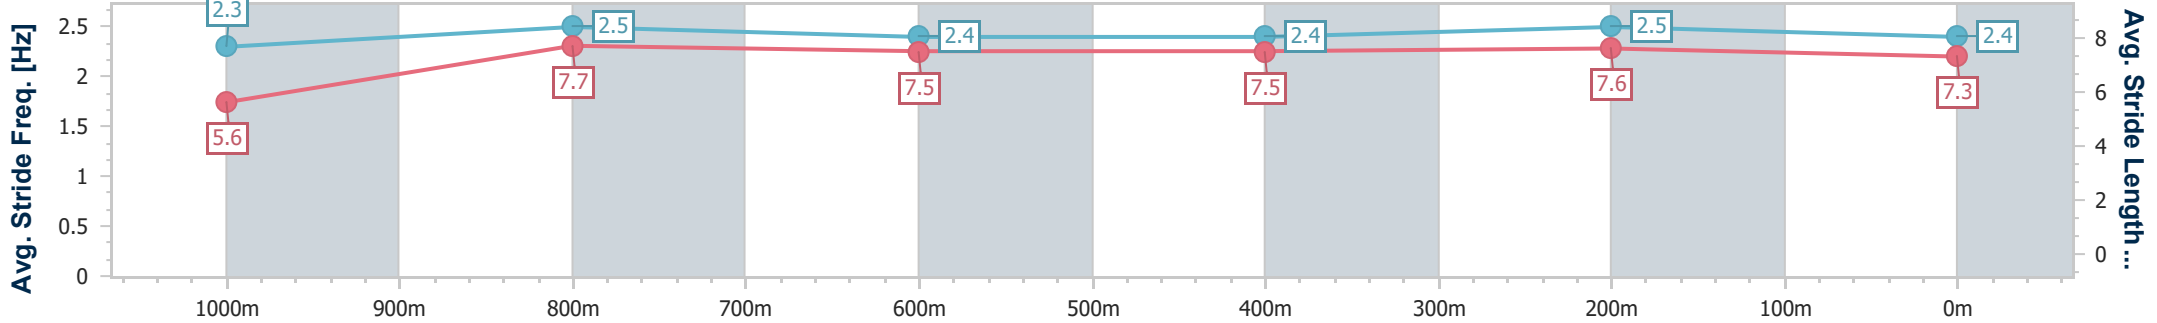

08 December 2023 - 14:34

BRISBANE RACING CLUB

Track Rating: Good 4, Weather: Fine, Rail Position: +7m Entire

Section	Overall	1000m	800m	600m	400m	200m
Section Times	1:03.99 [1] (0:08.80)	0:55.19 [1] (0:10.53)	0:44.66 [1] (0:11.15)	0:33.51 [1] (0:11.13)	0:22.38 [1] (0:10.78)	0:11.60 [1] (0:11.60)
Average Speed [km/h]	44.9	68.5	64.7	64.4	66.7	62.0
Top Speed [km/h]	65.7	69.6	66.5	65.9	67.4	66.8
Avg. Dist. to Rail [m]	5.7	1.5	0.3	0.5	1.2	0.8
Avg. Stride Freq. [Hz]	2.3	2.5	2.4	2.4	2.5	2.4
Avg. Stride Length [m]	5.6	7.7	7.5	7.5	7.6	7.3