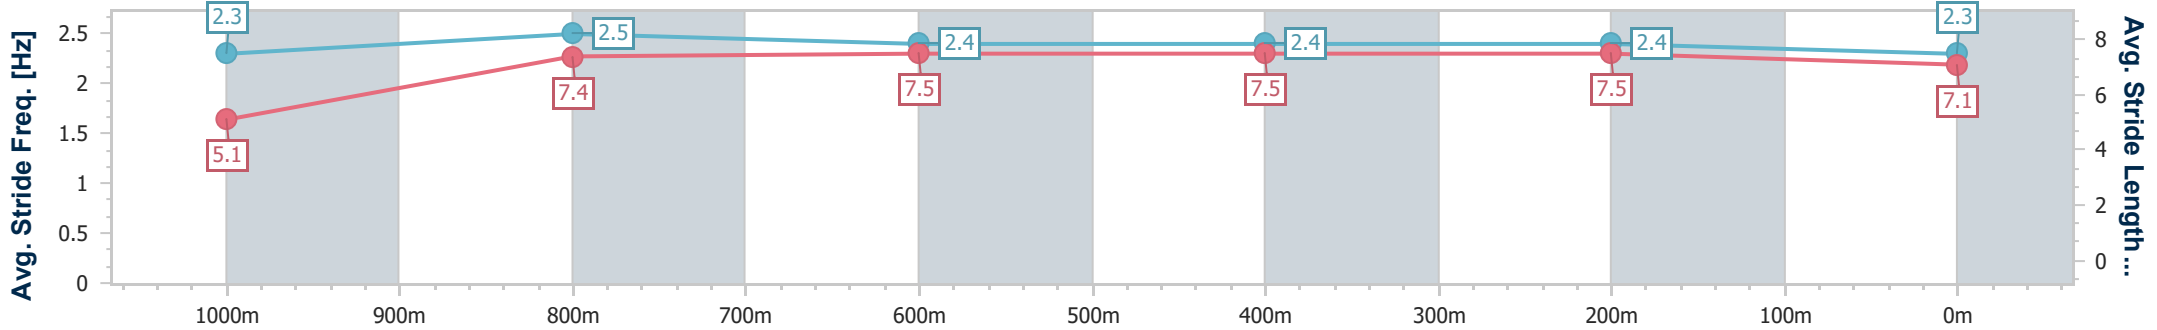

Horse/Jockey Name	Pontypridd
Final Rank	8
Fastest Section Time (Section)	0:09.22 (Overall)
Top Speed [km/h] (Section)	67.3 (1000m)
Race State	Finished

Doomben QLD Professional
Race 2: MOUNT FRANKLIN QTIS Three-Year-Old Maiden Plate - 1110m
08 December 2023 - 14:34
Track Rating: Good 4, Weather: Fine, Rail Position: +7m Entire

BRISBANE
RACING CLUB

Section	Overall	1000m	800m	600m	400m	200m
Section Times	1:05.56 [8] (0:09.22)	0:56.34 [9] (0:10.85)	0:45.49 [8] (0:11.03)	0:34.46 [8] (0:11.05)	0:23.41 [8] (0:11.17)	0:12.24 [7] (0:12.24)
Average Speed [km/h]	42.9	66.4	65.4	64.7	64.6	58.8
Top Speed [km/h]	63.9	67.3	66.1	65.4	65.2	62.7
Avg. Dist. to Rail [m]	2.9	1.2	0.3	1.2	2.2	3.3
Avg. Stride Freq. [Hz]	2.3	2.5	2.4	2.4	2.4	2.3
Avg. Stride Length [m]	5.1	7.4	7.5	7.5	7.5	7.1

- [ ] Ranking at each section and finish
- -.-.- No data available at this section
- NA No data available