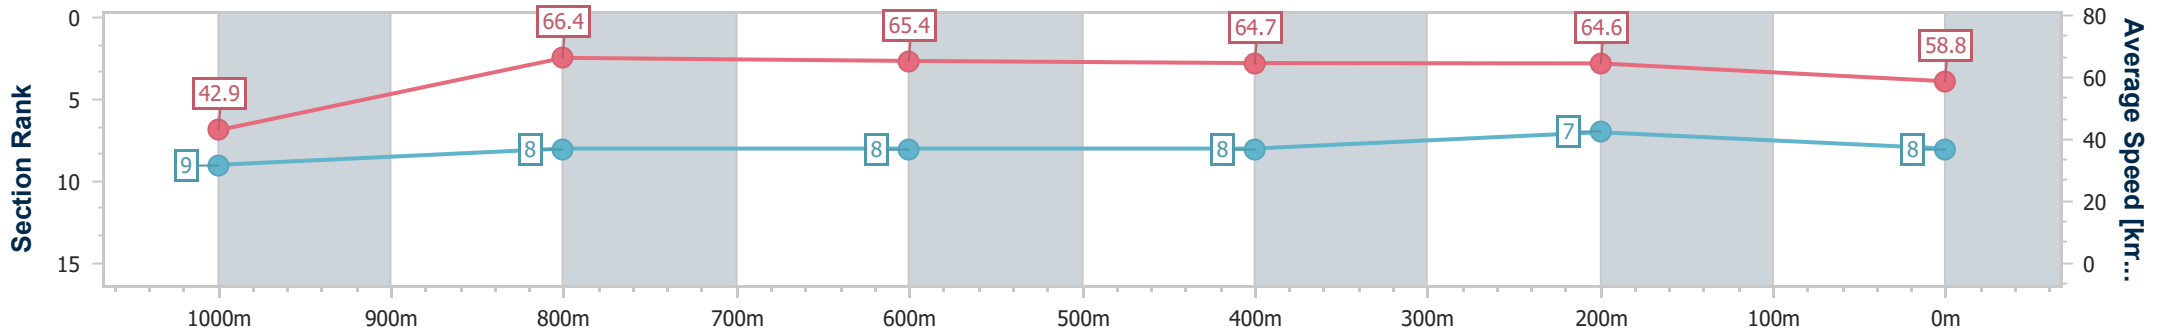

Horse/Jockey Name	Pontypridd
Final Rank	8
Fastest Section Time (Section)	0:09.22 (Overall)
Top Speed [km/h] (Section)	67.3 (1000m)
Race State	Finished

Doomben QLD Professional
Race 2: MOUNT FRANKLIN QTIS Three-Year-Old Maiden Plate - 1110m
08 December 2023 - 14:34
Track Rating: Good 4, Weather: Fine, Rail Position: +7m Entire

BRISBANE
RACING CLUB

Section	Overall	1000m	800m	600m	400m	200m
Section Times	1:05.56 [8] (0:09.22)	0:56.34 [9] (0:10.85)	0:45.49 [8] (0:11.03)	0:34.46 [8] (0:11.05)	0:23.41 [8] (0:11.17)	0:12.24 [7] (0:12.24)
Average Speed [km/h]	42.9	66.4	65.4	64.7	64.6	58.8
Top Speed [km/h]	63.9	67.3	66.1	65.4	65.2	62.7
Avg. Dist. to Rail [m]	2.9	1.2	0.3	1.2	2.2	3.3
Avg. Stride Freq. [Hz]	2.3	2.5	2.4	2.4	2.4	2.3
Avg. Stride Length [m]	5.1	7.4	7.5	7.5	7.5	7.1

- [ ] Ranking at each section and finish
- -.-.- No data available at this section
- NA No data available