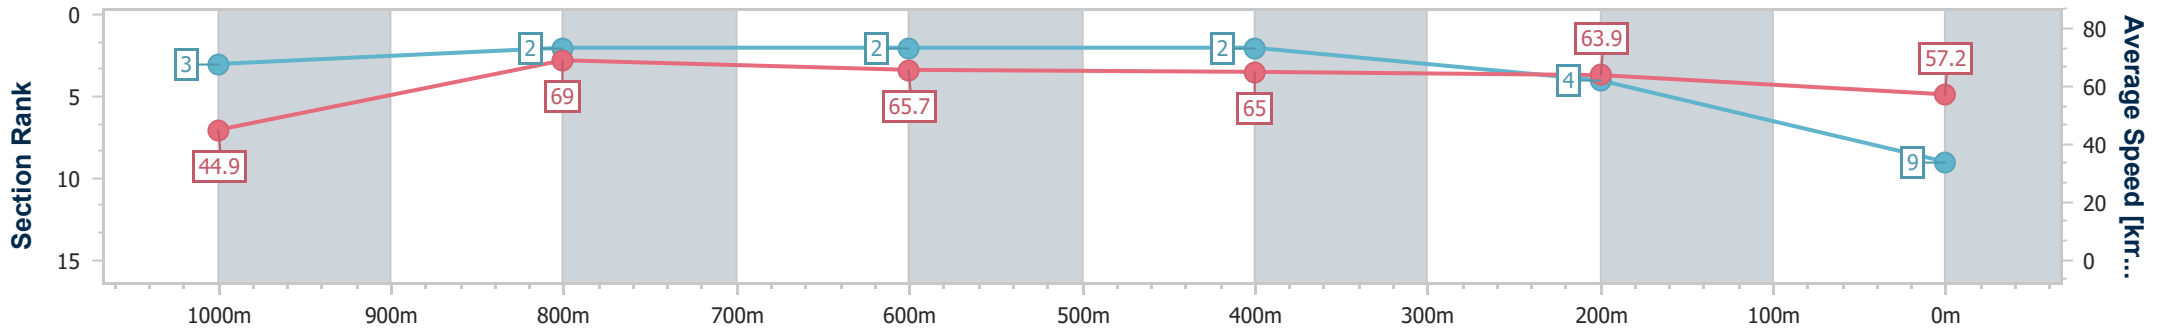

- [] Ranking at each section and finish
- .-.- No data available at this section
- NA No data available

Horse/Jockey Name	Spruce
Final Rank	9
Fastest Section Time (Section)	0:08.85 (Overall)
Top Speed [km/h] (Section)	71.3 (1000m)
Race State	Finished

Doomben QLD Professional
Race 2: MOUNT FRANKLIN QTIS Three-Year-Old Maiden Plate - 1110m

08 December 2023 - 14:34

BRISBANE RACING CLUB

Track Rating: Good 4, Weather: Fine, Rail Position: +7m Entire

Section	Overall	1000m	800m	600m	400m	200m
Section Times	1:05.61 [9] (0:08.85)	0:56.76 [3] (0:10.55)	0:46.21 [2] (0:11.11)	0:35.10 [2] (0:11.22)	0:23.88 [2] (0:11.31)	0:12.57 [4] (0:12.57)
Average Speed [km/h]	44.9	69.0	65.7	65.0	63.9	57.2
Top Speed [km/h]	67.7	71.3	66.1	65.9	66.6	61.7
Avg. Dist. to Rail [m]	8.8	3.9	2.7	1.9	3.9	4.6
Avg. Stride Freq. [Hz]	2.5	2.6	2.5	2.4	2.5	2.3
Avg. Stride Length [m]	5.1	7.3	7.3	7.4	7.2	6.8

- [] Ranking at each section and finish
- .-.- No data available at this section
- NA No data available

Horse/Jockey Name	Power Cartel
Final Rank	10
Fastest Section Time (Section)	0:08.83 (Overall)
Top Speed [km/h] (Section)	67.9 (1000m)
Race State	Finished