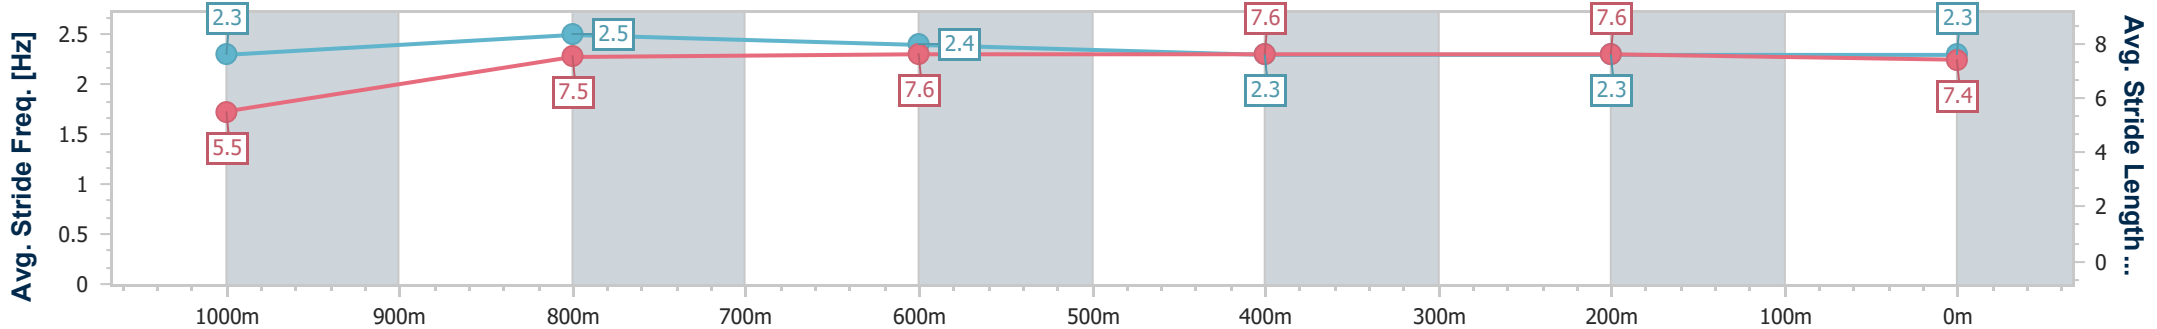

Horse/Jockey Name	Autumn Song
Final Rank	5
Fastest Section Time (Section)	0:08.85 (Overall)
Top Speed [km/h] (Section)	68.1 (1000m)
Race State	Finished

Doomben QLD Professional
Race 2: MOUNT FRANKLIN QTIS Three-Year-Old Maiden Plate - 1110m
08 December 2023 - 14:34
Track Rating: Good 4, Weather: Fine, Rail Position: +7m Entire

BRISBANE
RACING CLUB

Section	Overall	1000m	800m	600m	400m	200m
Section Times	1:05.17 [5] (0:08.85)	0:56.32 [4] (0:10.83)	0:45.49 [4] (0:11.02)	0:34.47 [5] (0:11.32)	0:23.15 [7] (0:11.17)	0:11.98 [6] (0:11.98)
Average Speed [km/h]	44.6	67.2	65.9	64.2	64.6	60.1
Top Speed [km/h]	63.7	68.1	66.6	65.7	65.9	62.6
Avg. Dist. to Rail [m]	5.1	2.9	1.9	2.0	3.6	5.3
Avg. Stride Freq. [Hz]	2.3	2.5	2.4	2.3	2.3	2.3
Avg. Stride Length [m]	5.5	7.5	7.6	7.6	7.6	7.4

- [ ] Ranking at each section and finish
- -.-.- No data available at this section
- NA No data available