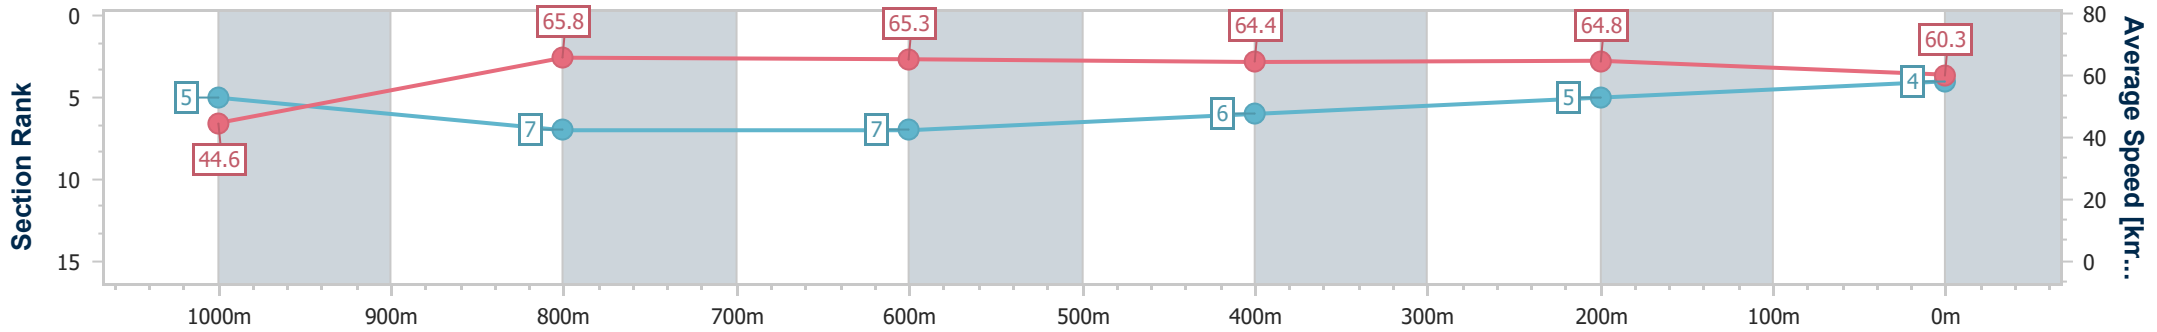

- [] Ranking at each section and finish
- .-.- No data available at this section
- NA No data available

Horse/Jockey Name	Autumn Song
Final Rank	5
Fastest Section Time (Section)	0:08.85 (Overall)
Top Speed [km/h] (Section)	68.1 (1000m)
Race State	Finished