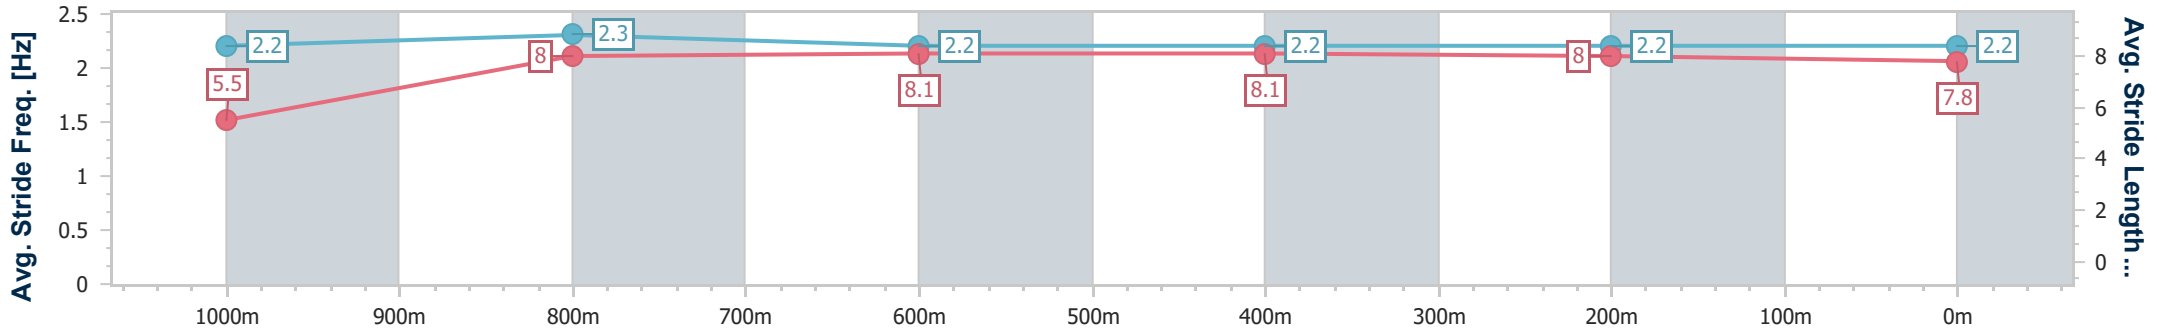

Horse/Jockey Name	My Spy
Final Rank	6
Fastest Section Time (Section)	0:09.28 (Overall)
Top Speed [km/h] (Section)	66.6 (1000m)
Race State	Finished

Doomben QLD Professional
Race 2: MOUNT FRANKLIN QTIS Three-Year-Old Maiden Plate - 1110m
08 December 2023 - 14:34
Track Rating: Good 4, Weather: Fine, Rail Position: +7m Entire

BRISBANE
RACING CLUB

Section	Overall	1000m	800m	600m	400m	200m
Section Times	1:05.20 [6] (0:09.28)	0:55.92 [10] (0:10.96)	0:44.96 [9] (0:10.97)	0:33.99 [9] (0:11.09)	0:22.90 [9] (0:11.16)	0:11.74 [9] (0:11.74)
Average Speed [km/h]	42.9	66.0	65.6	64.8	64.6	61.6
Top Speed [km/h]	65.1	66.6	66.6	66.1	65.3	64.0
Avg. Dist. to Rail [m]	7.1	1.8	0.4	0.5	1.0	0.5
Avg. Stride Freq. [Hz]	2.2	2.3	2.2	2.2	2.2	2.2
Avg. Stride Length [m]	5.5	8.0	8.1	8.1	8.0	7.8

- [ ] Ranking at each section and finish
- -.-.- No data available at this section
- NA No data available