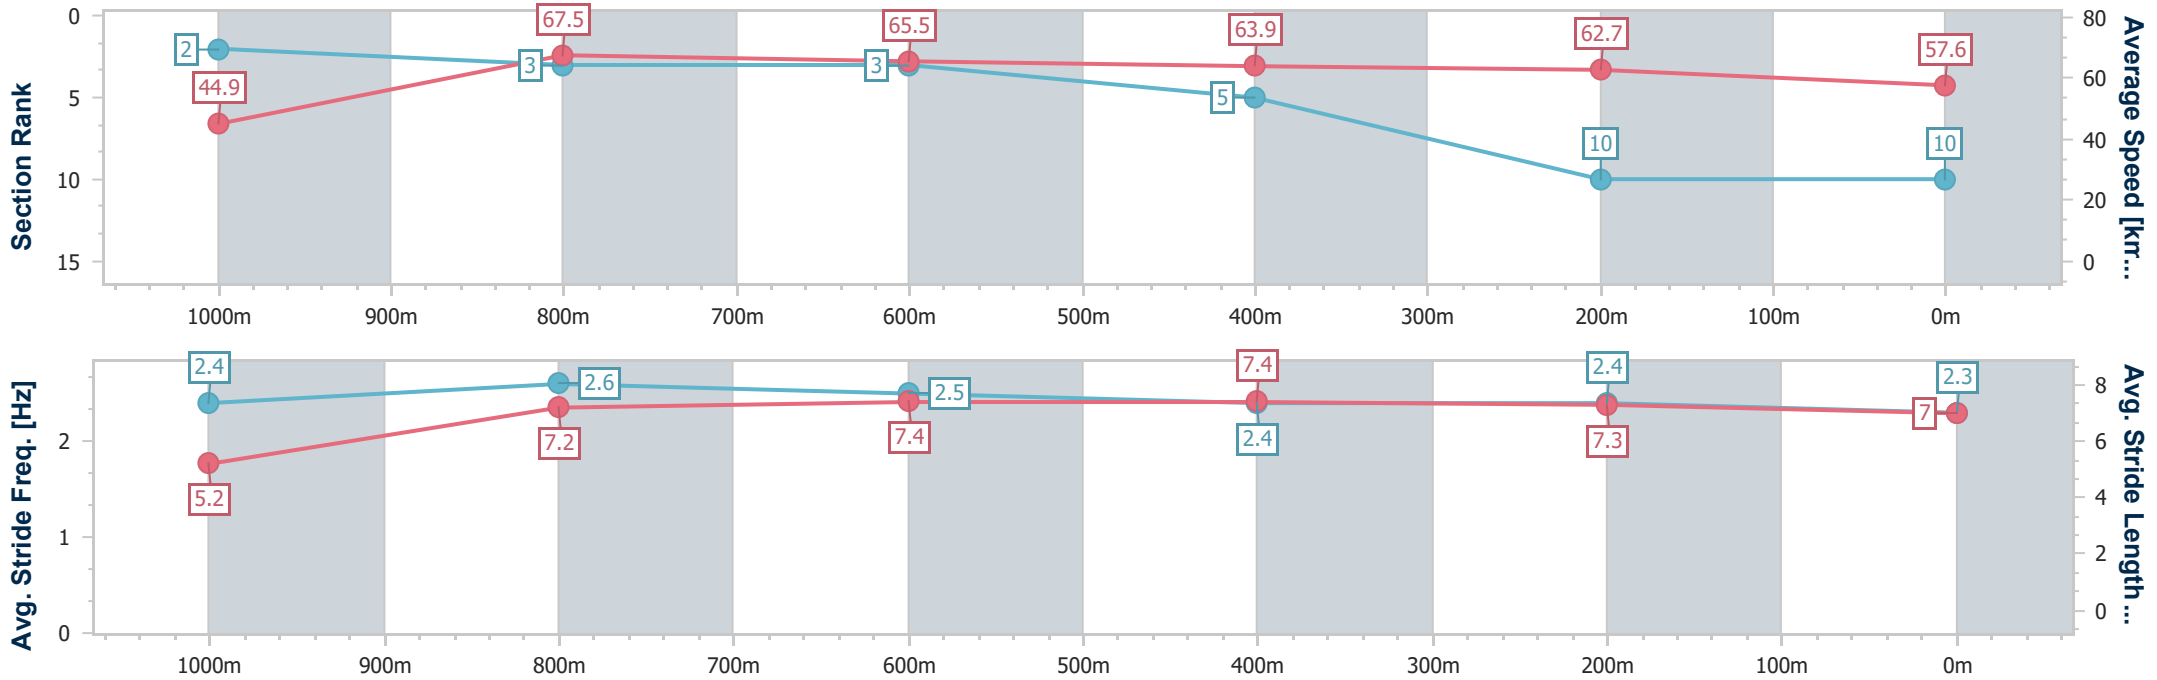

- [] Ranking at each section and finish
- .-.- No data available at this section
- NA No data available

Horse/Jockey Name	Power Cartel
Final Rank	10
Fastest Section Time (Section)	0:08.83 (Overall)
Top Speed [km/h] (Section)	67.9 (1000m)
Race State	Finished

- [] Ranking at each section and finish
- .-.- No data available at this section
- NA No data available