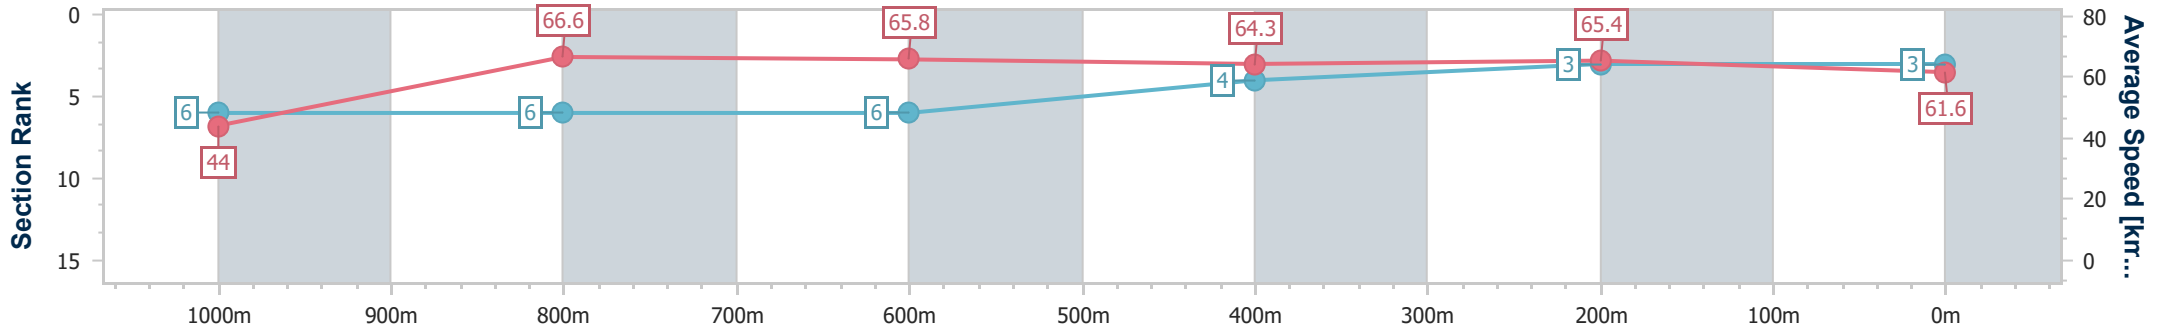

Doomben QLD Professional
Race 2: MOUNT FRANKLIN QTIS Three-Year-Old Maiden Plate - 1110m

08 December 2023 - 14:34

BRISBANE RACING CLUB

Track Rating: Good 4, Weather: Fine, Rail Position: +7m Entire

Section	Overall	1000m	800m	600m	400m	200m
Section Times	1:04.57 [3] (0:09.03)	0:55.54 [6] (0:10.81)	0:44.73 [6] (0:10.96)	0:33.77 [6] (0:11.09)	0:22.68 [4] (0:11.01)	0:11.67 [3] (0:11.67)
Average Speed [km/h]	44.0	66.6	65.8	64.3	65.4	61.6
Top Speed [km/h]	63.5	67.4	66.8	65.4	66.3	63.8
Avg. Dist. to Rail [m]	3.2	0.9	0.6	1.1	1.4	3.7
Avg. Stride Freq. [Hz]	2.2	2.4	2.2	2.2	2.3	2.1
Avg. Stride Length [m]	5.7	7.7	8.1	8.2	7.8	8.2