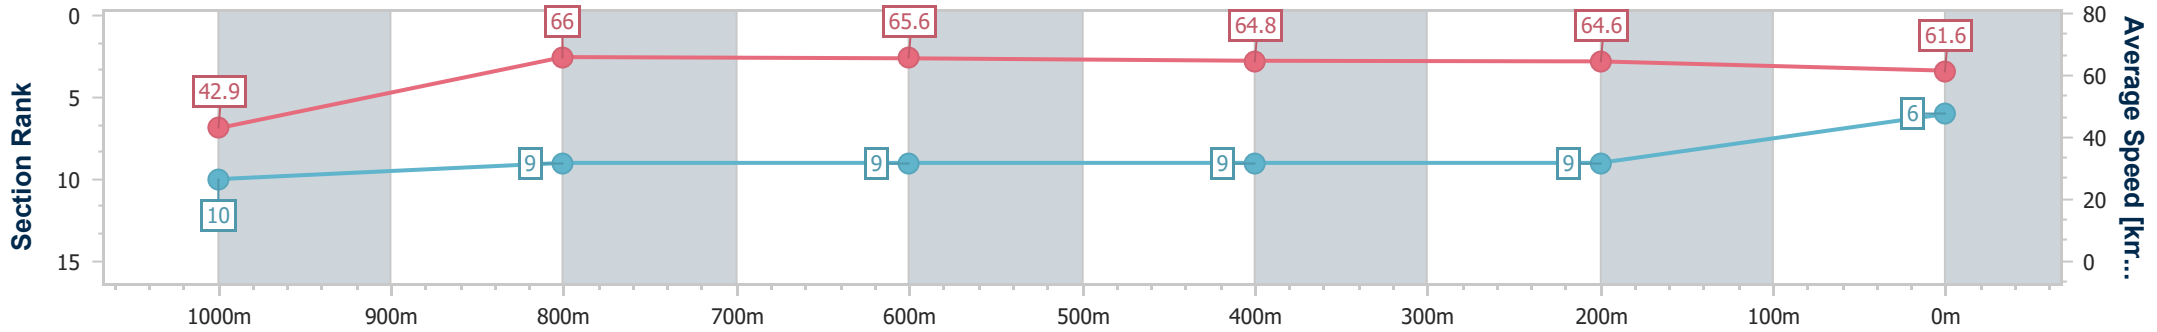

Horse/Jockey Name	My Spy
Final Rank	6
Fastest Section Time (Section)	0:09.28 (Overall)
Top Speed [km/h] (Section)	66.6 (1000m)
Race State	Finished

Doomben QLD Professional
Race 2: MOUNT FRANKLIN QTIS Three-Year-Old Maiden Plate - 1110m
08 December 2023 - 14:34
Track Rating: Good 4, Weather: Fine, Rail Position: +7m Entire

BRISBANE
RACING CLUB

Section	Overall	1000m	800m	600m	400m	200m
Section Times	1:05.20 [6] (0:09.28)	0:55.92 [10] (0:10.96)	0:44.96 [9] (0:10.97)	0:33.99 [9] (0:11.09)	0:22.90 [9] (0:11.16)	0:11.74 [9] (0:11.74)
Average Speed [km/h]	42.9	66.0	65.6	64.8	64.6	61.6
Top Speed [km/h]	65.1	66.6	66.6	66.1	65.3	64.0
Avg. Dist. to Rail [m]	7.1	1.8	0.4	0.5	1.0	0.5
Avg. Stride Freq. [Hz]	2.2	2.3	2.2	2.2	2.2	2.2
Avg. Stride Length [m]	5.5	8.0	8.1	8.1	8.0	7.8

- [ ] Ranking at each section and finish
- -.-.- No data available at this section
- NA No data available