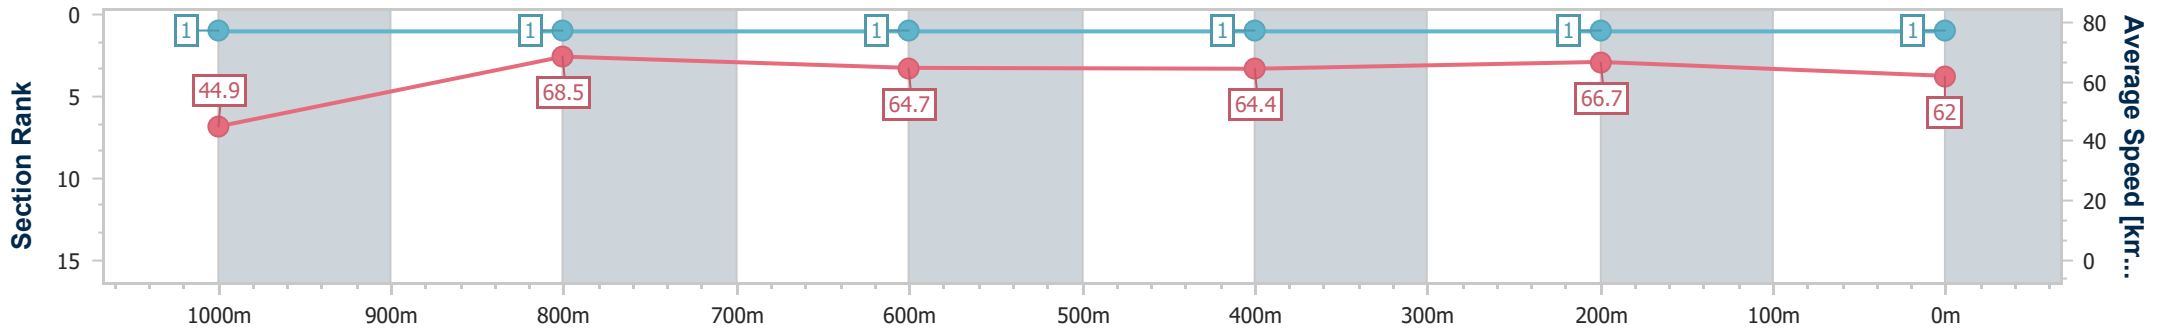

08 December 2023 - 14:34

BRISBANE RACING CLUB

Track Rating: Good 4, Weather: Fine, Rail Position: +7m Entire

Section	Overall	1000m	800m	600m	400m	200m
Section Times	1:03.99 [1] (0:08.80)	0:55.19 [1] (0:10.53)	0:44.66 [1] (0:11.15)	0:33.51 [1] (0:11.13)	0:22.38 [1] (0:10.78)	0:11.60 [1] (0:11.60)
Average Speed [km/h]	44.9	68.5	64.7	64.4	66.7	62.0
Top Speed [km/h]	65.7	69.6	66.5	65.9	67.4	66.8
Avg. Dist. to Rail [m]	5.7	1.5	0.3	0.5	1.2	0.8
Avg. Stride Freq. [Hz]	2.3	2.5	2.4	2.4	2.5	2.4
Avg. Stride Length [m]	5.6	7.7	7.5	7.5	7.6	7.3