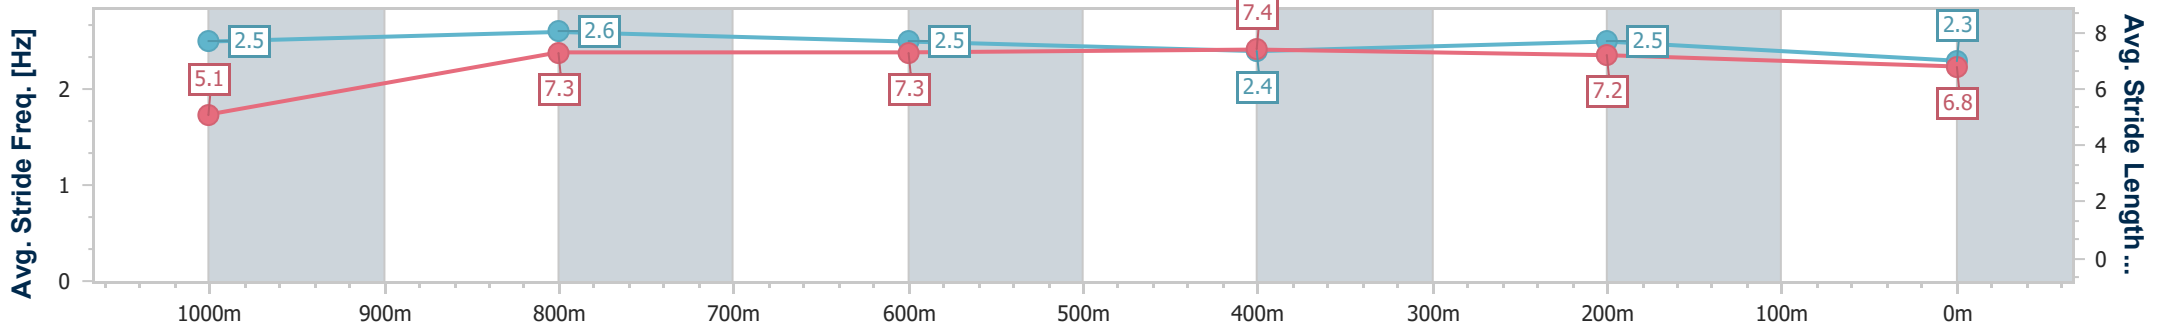

- [] Ranking at each section and finish
- .-.- No data available at this section
- NA No data available

Horse/Jockey Name	Spruce
Final Rank	9
Fastest Section Time (Section)	0:08.85 (Overall)
Top Speed [km/h] (Section)	71.3 (1000m)
Race State	Finished

Doomben QLD Professional
Race 2: MOUNT FRANKLIN QTIS Three-Year-Old Maiden Plate - 1110m

08 December 2023 - 14:34

BRISBANE RACING CLUB

Track Rating: Good 4, Weather: Fine, Rail Position: +7m Entire

Section	Overall	1000m	800m	600m	400m	200m
Section Times	1:05.61 [9] (0:08.85)	0:56.76 [3] (0:10.55)	0:46.21 [2] (0:11.11)	0:35.10 [2] (0:11.22)	0:23.88 [2] (0:11.31)	0:12.57 [4] (0:12.57)
Average Speed [km/h]	44.9	69.0	65.7	65.0	63.9	57.2
Top Speed [km/h]	67.7	71.3	66.1	65.9	66.6	61.7
Avg. Dist. to Rail [m]	8.8	3.9	2.7	1.9	3.9	4.6
Avg. Stride Freq. [Hz]	2.5	2.6	2.5	2.4	2.5	2.3
Avg. Stride Length [m]	5.1	7.3	7.3	7.4	7.2	6.8

- [] Ranking at each section and finish
- .-.- No data available at this section
- NA No data available

Horse/Jockey Name	Power Cartel
Final Rank	10
Fastest Section Time (Section)	0:08.83 (Overall)
Top Speed [km/h] (Section)	67.9 (1000m)
Race State	Finished