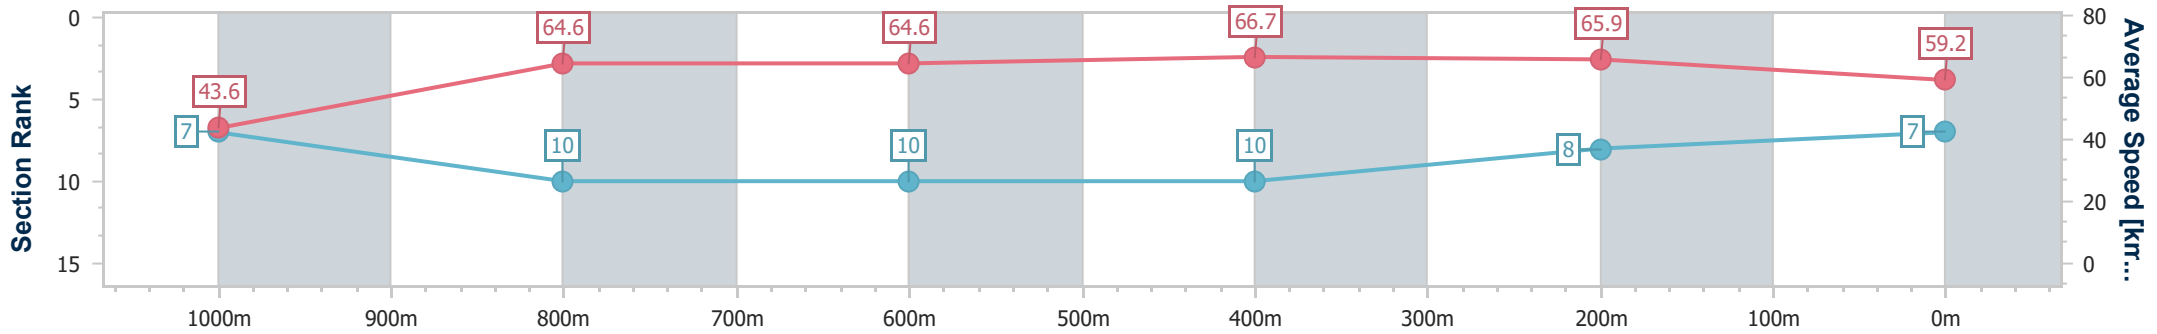

Horse/Jockey Name	Barello
Final Rank	7
Fastest Section Time (Section)	0:09.08 (Overall)
Top Speed [km/h] (Section)	67.3 (400m)
Race State	Finished

Doomben QLD Professional
Race 2: MOUNT FRANKLIN QTIS Three-Year-Old Maiden Plate - 1110m
08 December 2023 - 14:34
Track Rating: Good 4, Weather: Fine, Rail Position: +7m Entire

BRISBANE
RACING CLUB

Section	Overall	1000m	800m	600m	400m	200m
Section Times	1:05.49 [7] (0:09.08)	0:56.41 [7] (0:11.22)	0:45.19 [10] (0:11.17)	0:34.02 [10] (0:10.86)	0:23.16 [10] (0:11.01)	0:12.15 [8] (0:12.15)
Average Speed [km/h]	43.6	64.6	64.6	66.7	65.9	59.2
Top Speed [km/h]	63.9	64.8	66.8	67.3	67.3	63.7
Avg. Dist. to Rail [m]	9.7	2.0	0.8	1.4	3.6	6.4
Avg. Stride Freq. [Hz]	2.1	2.3	2.2	2.3	2.3	2.2
Avg. Stride Length [m]	5.8	7.9	8.0	7.9	8.0	7.5

- [ ] Ranking at each section and finish
- -.-.- No data available at this section
- NA No data available