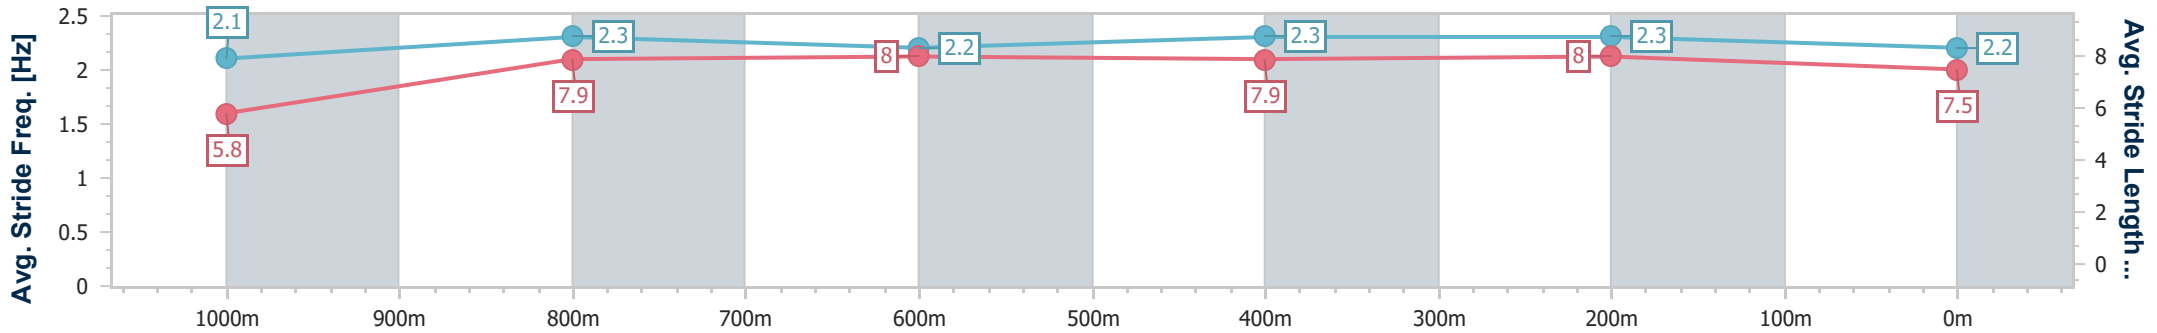

Horse/Jockey Name	Barello
Final Rank	7
Fastest Section Time (Section)	0:09.08 (Overall)
Top Speed [km/h] (Section)	67.3 (400m)
Race State	Finished

Doomben QLD Professional
Race 2: MOUNT FRANKLIN QTIS Three-Year-Old Maiden Plate - 1110m
08 December 2023 - 14:34
Track Rating: Good 4, Weather: Fine, Rail Position: +7m Entire

BRISBANE
RACING CLUB

Section	Overall	1000m	800m	600m	400m	200m
Section Times	1:05.49 [7] (0:09.08)	0:56.41 [7] (0:11.22)	0:45.19 [10] (0:11.17)	0:34.02 [10] (0:10.86)	0:23.16 [10] (0:11.01)	0:12.15 [8] (0:12.15)
Average Speed [km/h]	43.6	64.6	64.6	66.7	65.9	59.2
Top Speed [km/h]	63.9	64.8	66.8	67.3	67.3	63.7
Avg. Dist. to Rail [m]	9.7	2.0	0.8	1.4	3.6	6.4
Avg. Stride Freq. [Hz]	2.1	2.3	2.2	2.3	2.3	2.2
Avg. Stride Length [m]	5.8	7.9	8.0	7.9	8.0	7.5

- [ ] Ranking at each section and finish
- -.-.- No data available at this section
- NA No data available