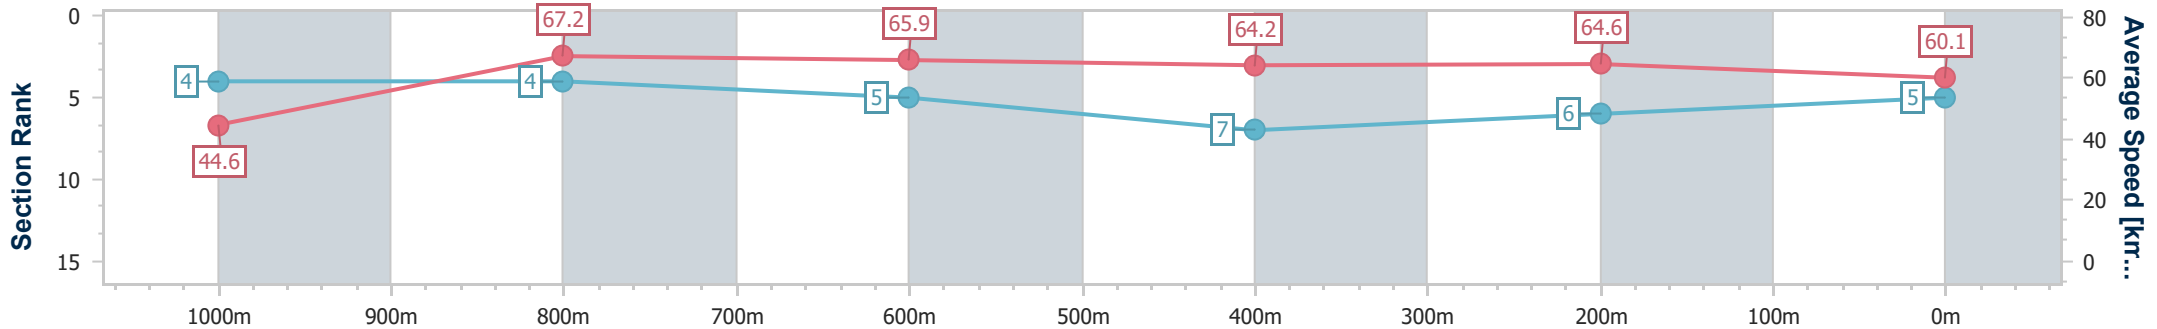

Horse/Jockey Name	Autumn Song
Final Rank	5
Fastest Section Time (Section)	0:08.85 (Overall)
Top Speed [km/h] (Section)	68.1 (1000m)
Race State	Finished

Doomben QLD Professional
Race 2: MOUNT FRANKLIN QTIS Three-Year-Old Maiden Plate - 1110m
08 December 2023 - 14:34
Track Rating: Good 4, Weather: Fine, Rail Position: +7m Entire

BRISBANE
RACING CLUB

Section	Overall	1000m	800m	600m	400m	200m
Section Times	1:05.17 [5] (0:08.85)	0:56.32 [4] (0:10.83)	0:45.49 [4] (0:11.02)	0:34.47 [5] (0:11.32)	0:23.15 [7] (0:11.17)	0:11.98 [6] (0:11.98)
Average Speed [km/h]	44.6	67.2	65.9	64.2	64.6	60.1
Top Speed [km/h]	63.7	68.1	66.6	65.7	65.9	62.6
Avg. Dist. to Rail [m]	5.1	2.9	1.9	2.0	3.6	5.3
Avg. Stride Freq. [Hz]	2.3	2.5	2.4	2.3	2.3	2.3
Avg. Stride Length [m]	5.5	7.5	7.6	7.6	7.6	7.4

- [ ] Ranking at each section and finish
- -.-.- No data available at this section
- NA No data available