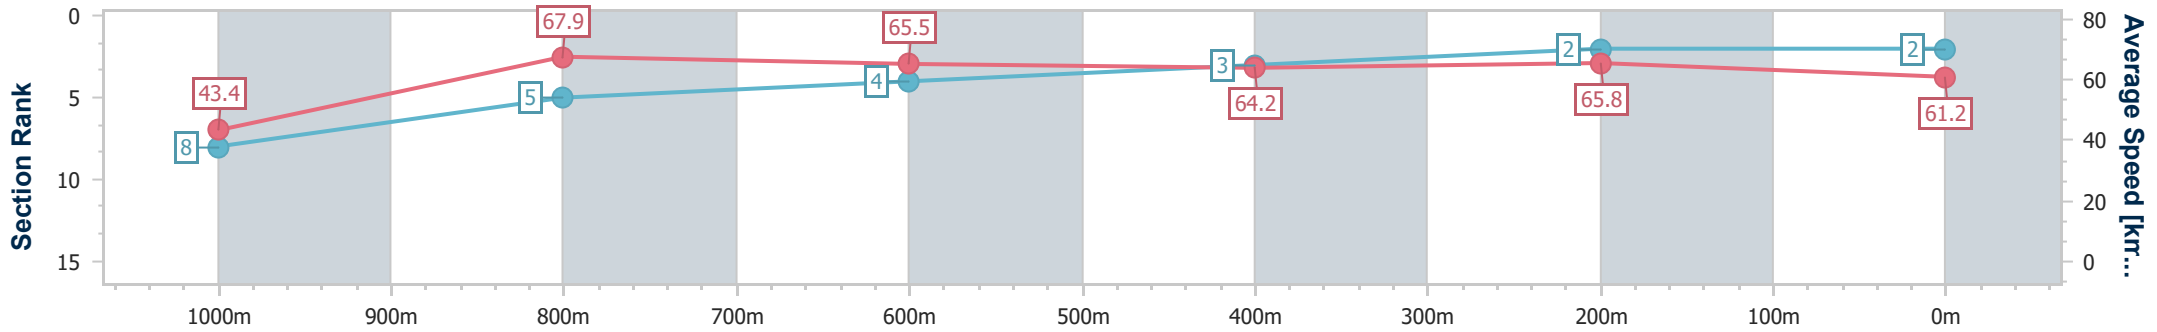

Horse/Jockey Name	Cartwheels
Final Rank	2
Fastest Section Time (Section)	0:09.09 (Overall)
Top Speed [km/h] (Section)	69.1 (1000m)
Race State	Finished

Doomben QLD Professional
Race 2: MOUNT FRANKLIN QTIS Three-Year-Old Maiden Plate - 1110m
08 December 2023 - 14:34
Track Rating: Good 4, Weather: Fine, Rail Position: +7m Entire

BRISBANE
RACING CLUB

Section	Overall	1000m	800m	600m	400m	200m
Section Times	1:04.53 [2] (0:09.09)	0:55.44 [8] (0:10.61)	0:44.83 [5] (0:10.94)	0:33.89 [4] (0:11.20)	0:22.69 [3] (0:10.94)	0:11.75 [2] (0:11.75)
Average Speed [km/h]	43.4	67.9	65.5	64.2	65.8	61.2
Top Speed [km/h]	66.8	69.1	66.3	65.6	67.3	64.0
Avg. Dist. to Rail [m]	1.4	0.7	0.7	0.3	0.5	1.6
Avg. Stride Freq. [Hz]	2.3	2.2	2.4	2.4	2.4	2.4
Avg. Stride Length [m]	5.3	8.6	7.5	7.5	7.5	7.1

- [ ] Ranking at each section and finish
- -.-.- No data available at this section
- NA No data available