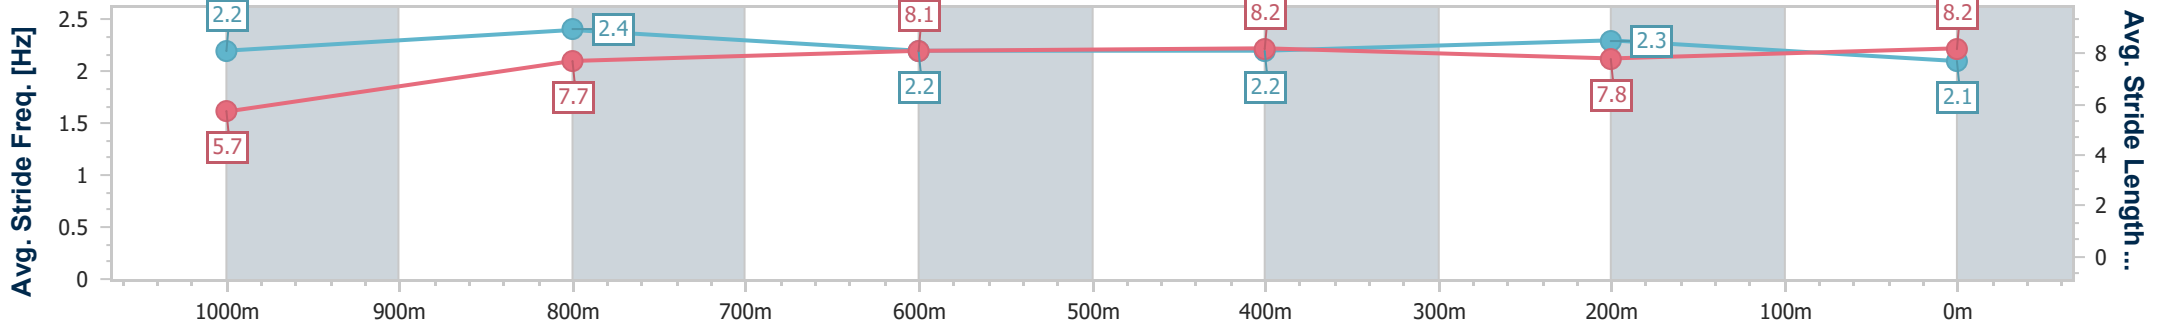

Doomben QLD Professional
Race 2: MOUNT FRANKLIN QTIS Three-Year-Old Maiden Plate - 1110m

08 December 2023 - 14:34

BRISBANE RACING CLUB

Track Rating: Good 4, Weather: Fine, Rail Position: +7m Entire

Section	Overall	1000m	800m	600m	400m	200m
Section Times	1:04.57 [3] (0:09.03)	0:55.54 [6] (0:10.81)	0:44.73 [6] (0:10.96)	0:33.77 [6] (0:11.09)	0:22.68 [4] (0:11.01)	0:11.67 [3] (0:11.67)
Average Speed [km/h]	44.0	66.6	65.8	64.3	65.4	61.6
Top Speed [km/h]	63.5	67.4	66.8	65.4	66.3	63.8
Avg. Dist. to Rail [m]	3.2	0.9	0.6	1.1	1.4	3.7
Avg. Stride Freq. [Hz]	2.2	2.4	2.2	2.2	2.3	2.1
Avg. Stride Length [m]	5.7	7.7	8.1	8.2	7.8	8.2