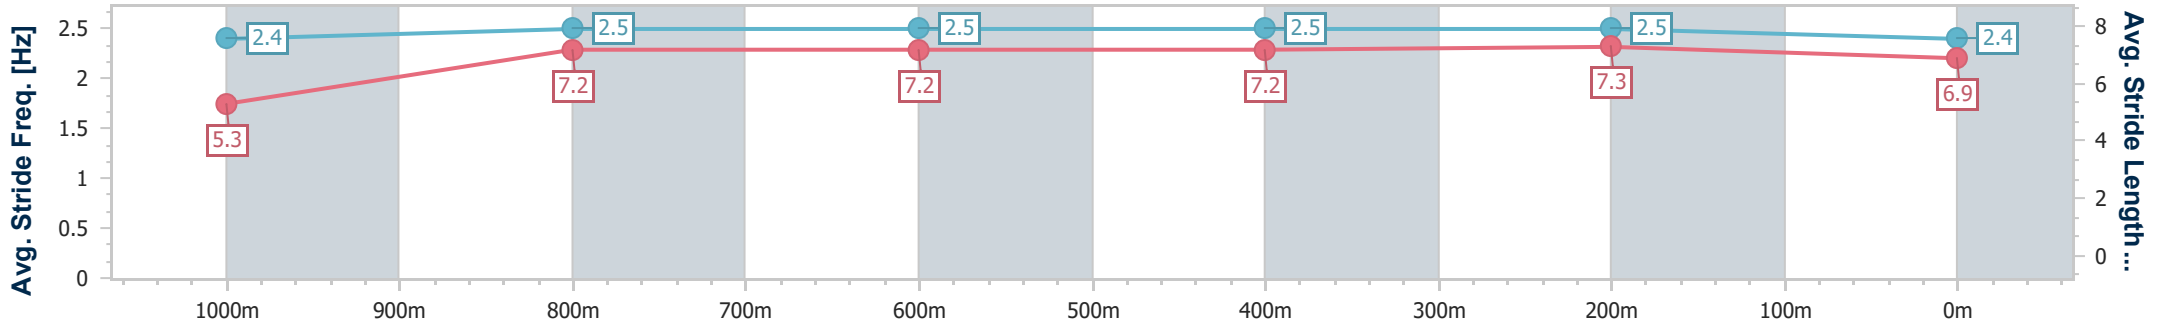

Doomben QLD Professional
Race 2: MOUNT FRANKLIN QTIS Three-Year-Old Maiden Plate - 1110m

08 December 2023 - 14:34

Track Rating: Good 4, Weather: Fine, Rail Position: +7m Entire

BRISBANE
RACING CLUB

Section	Overall	1000m	800m	600m	400m	200m
Section Times	1:05.10 [4] (0:08.89)	0:56.21 [5] (0:10.96)	0:45.25 [7] (0:11.05)	0:34.20 [7] (0:11.11)	0:23.09 [6] (0:11.13)	0:11.96 [5] (0:11.96)
Average Speed [km/h]	44.6	65.8	65.3	64.4	64.8	60.3
Top Speed [km/h]	64.3	66.9	66.9	65.9	65.6	62.9
Avg. Dist. to Rail [m]	7.0	1.4	0.2	0.3	2.1	4.9
Avg. Stride Freq. [Hz]	2.4	2.5	2.5	2.5	2.5	2.4
Avg. Stride Length [m]	5.3	7.2	7.2	7.2	7.3	6.9