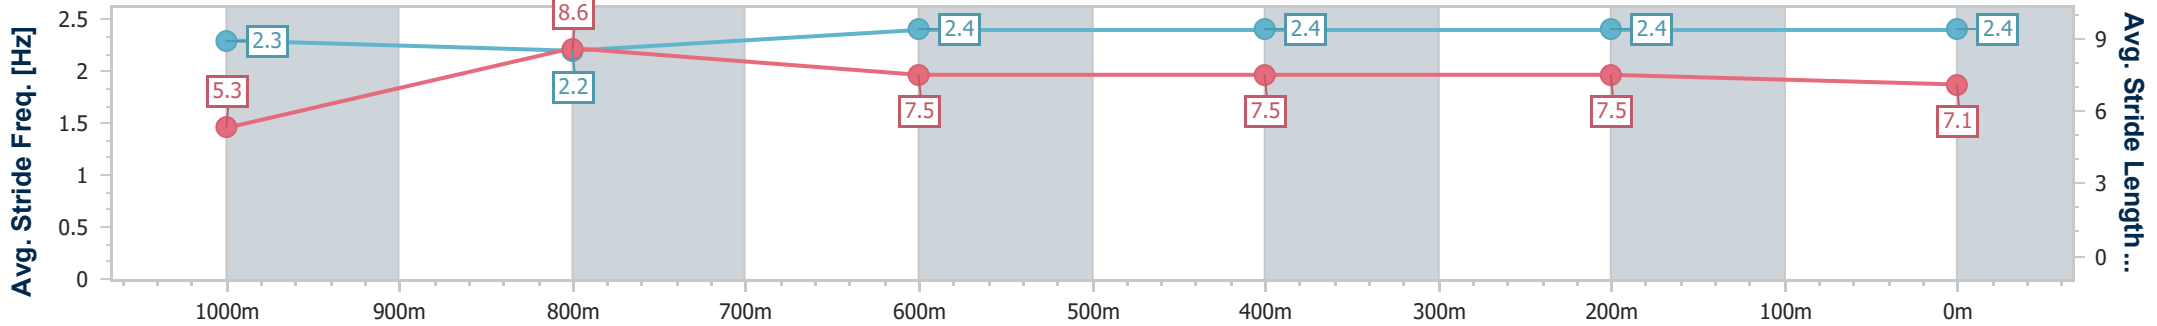

Horse/Jockey Name	Cartwheels
Final Rank	2
Fastest Section Time (Section)	0:09.09 (Overall)
Top Speed [km/h] (Section)	69.1 (1000m)
Race State	Finished

Doomben QLD Professional
Race 2: MOUNT FRANKLIN QTIS Three-Year-Old Maiden Plate - 1110m
08 December 2023 - 14:34
Track Rating: Good 4, Weather: Fine, Rail Position: +7m Entire

BRISBANE
RACING CLUB

Section	Overall	1000m	800m	600m	400m	200m
Section Times	1:04.53 [2] (0:09.09)	0:55.44 [8] (0:10.61)	0:44.83 [5] (0:10.94)	0:33.89 [4] (0:11.20)	0:22.69 [3] (0:10.94)	0:11.75 [2] (0:11.75)
Average Speed [km/h]	43.4	67.9	65.5	64.2	65.8	61.2
Top Speed [km/h]	66.8	69.1	66.3	65.6	67.3	64.0
Avg. Dist. to Rail [m]	1.4	0.7	0.7	0.3	0.5	1.6
Avg. Stride Freq. [Hz]	2.3	2.2	2.4	2.4	2.4	2.4
Avg. Stride Length [m]	5.3	8.6	7.5	7.5	7.5	7.1

- [ ] Ranking at each section and finish
- -.-.- No data available at this section
- NA No data available