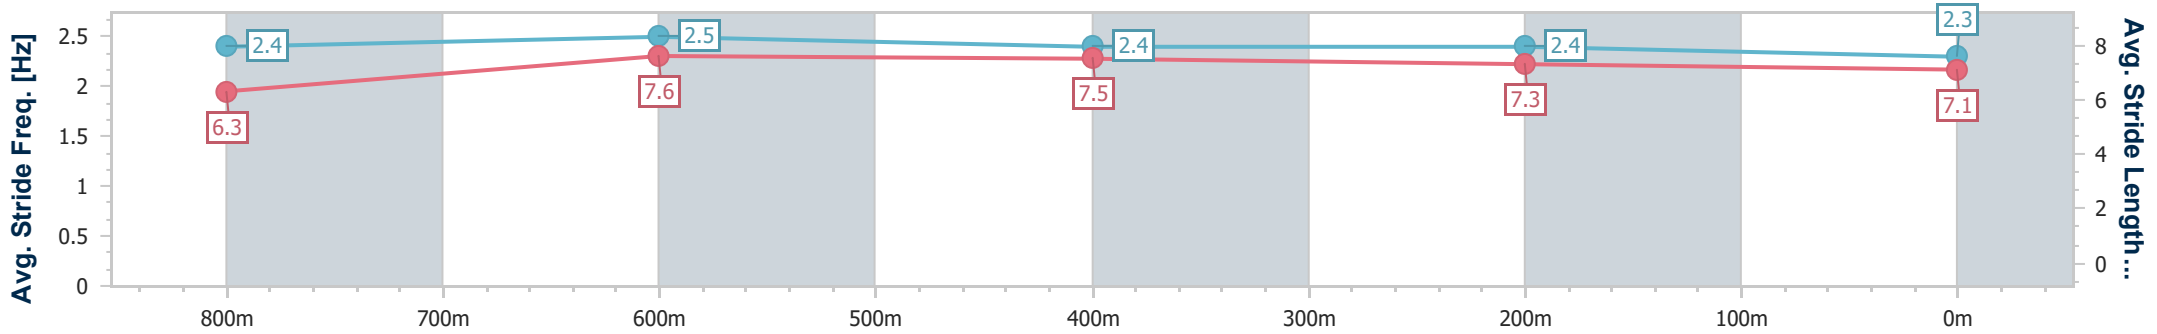

Horse/Jockey Name	Satin Stiletto
Final Rank	3
Fastest Section Time (Section)	0:10.51 (800m)
Top Speed [km/h] (Section)	69.7 (Overall)
Race State	Finished

Eagle Farm QLD Professional
Race 4: AQUIS STALLIONS CALAWAY GAL - 1000m
09 December 2023 - 13:49
Track Rating: Good 4, Weather: Fine, Rail Position: True

BRISBANE
RACING CLUB

Section	Overall	800m	600m	400m	200m
Section Times	0:58.31 [3] (0:13.26)	0:45.05 [3] (0:10.51)	0:34.54 [4] (0:10.99)	0:23.55 [5] (0:11.32)	0:12.23 [5] (0:12.23)
Average Speed [km/h]	54.4	69.0	66.1	63.8	58.8
Top Speed [km/h]	69.7	69.6	67.4	65.2	62.5
Avg. Dist. to Rail [m]	4.0	1.0	2.5	5.8	4.9
Avg. Stride Freq. [Hz]	2.4	2.5	2.4	2.4	2.3
Avg. Stride Length [m]	6.3	7.6	7.5	7.3	7.1

- [ ] Ranking at each section and finish
- -.-.-.- No data available at this section
- NA No data available