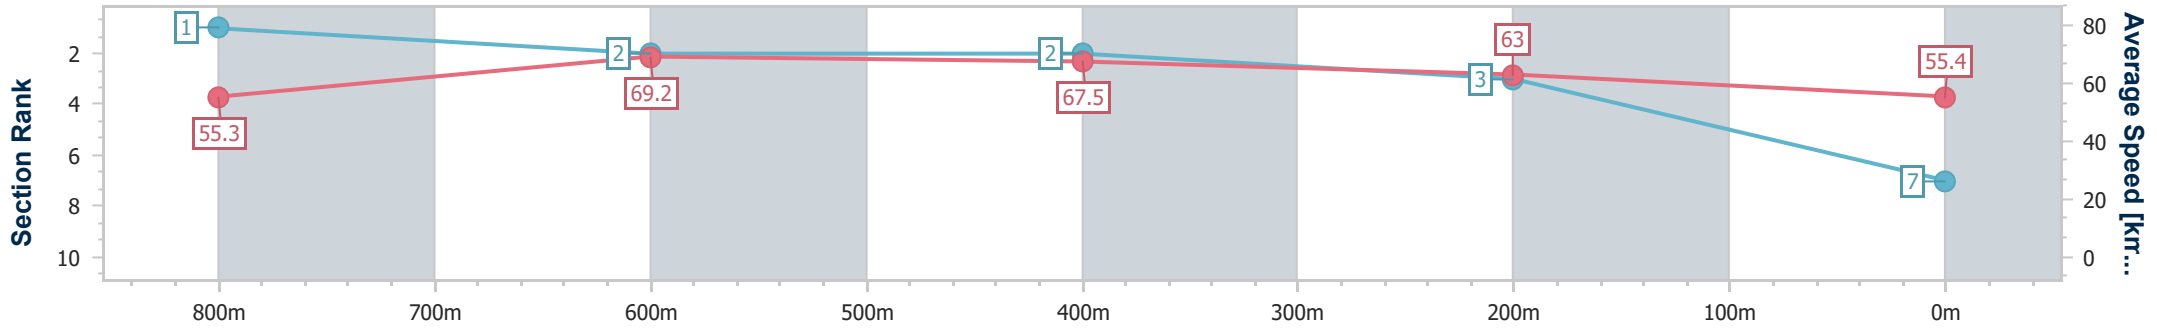

Horse/Jockey Name	Kahlisee
Final Rank	7
Fastest Section Time (Section)	0:10.55 (800m)
Top Speed [km/h] (Section)	71.4 (Overall)
Race State	Finished

Eagle Farm QLD Professional
Race 4: AQUIS STALLIONS CALAWAY GAL - 1000m
09 December 2023 - 13:49
Track Rating: Good 4, Weather: Fine, Rail Position: True

BRISBANE
RACING CLUB

Section	Overall	800m	600m	400m	200m
Section Times	0:58.92 [7] (0:13.12)	0:45.80 [1] (0:10.55)	0:35.25 [2] (0:10.84)	0:24.41 [2] (0:11.41)	0:13.00 [3] (0:13.00)
Average Speed [km/h]	55.3	69.2	67.5	63.0	55.4
Top Speed [km/h]	71.4	71.2	68.1	65.4	60.6
Avg. Dist. to Rail [m]	6.5	3.1	2.7	4.6	2.1
Avg. Stride Freq. [Hz]	2.4	2.6	2.5	2.4	2.3
Avg. Stride Length [m]	6.4	7.4	7.6	7.2	6.7

- [ ] Ranking at each section and finish
- -.-.- No data available at this section
- NA No data available