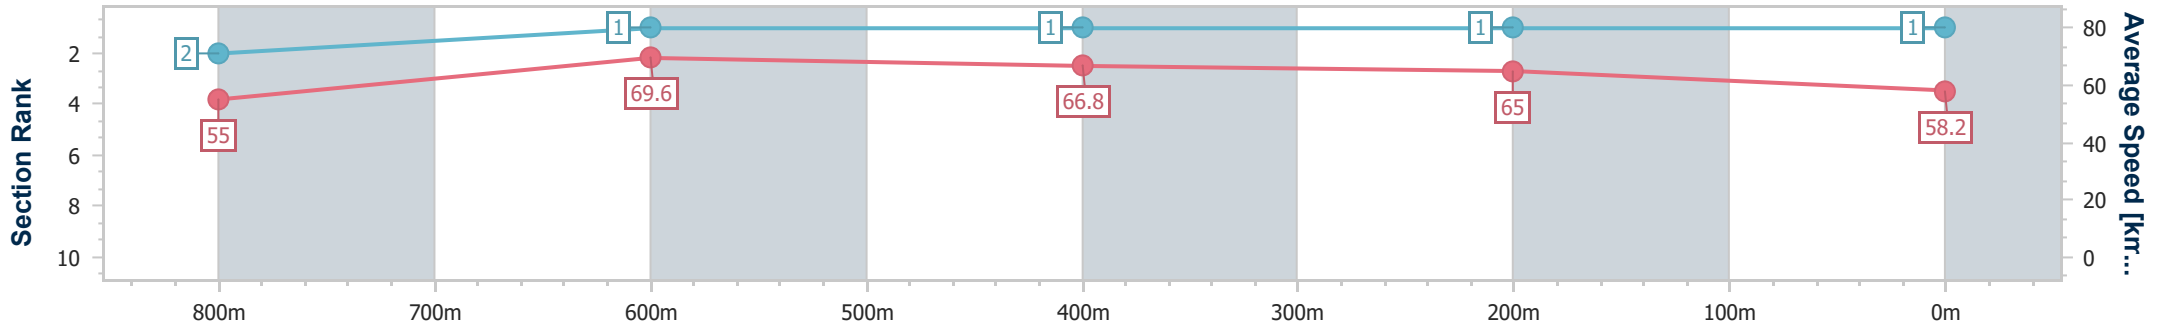

BRISBANE  
RACING CLUB

Section	Overall	800m	600m	400m	200m
Section Times	0:57.86 [1] (0:13.14)	0:44.72 [2] (0:10.38)	0:34.34 [1] (0:10.91)	0:23.43 [1] (0:11.03)	0:12.40 [1] (0:12.40)
Average Speed [km/h]	55.0	69.6	66.8	65.0	58.2
Top Speed [km/h]	71.3	72.3	68.2	66.7	64.0
Avg. Dist. to Rail [m]	2.4	1.6	1.7	2.6	2.7
Avg. Stride Freq. [Hz]	2.4	2.5	2.4	2.4	2.3
Avg. Stride Length [m]	6.3	7.6	7.6	7.5	7.1