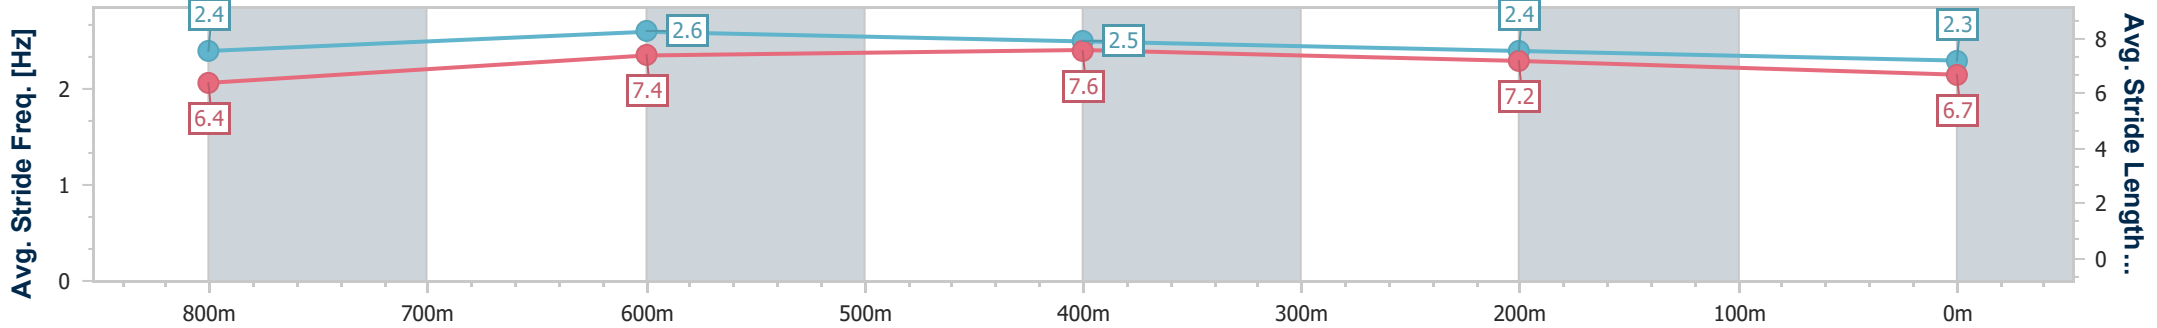

Horse/Jockey Name	Kahlisee
Final Rank	7
Fastest Section Time (Section)	0:10.55 (800m)
Top Speed [km/h] (Section)	71.4 (Overall)
Race State	Finished

Eagle Farm QLD Professional
Race 4: AQUIS STALLIONS CALAWAY GAL - 1000m
09 December 2023 - 13:49
Track Rating: Good 4, Weather: Fine, Rail Position: True

BRISBANE
RACING CLUB

Section	Overall	800m	600m	400m	200m
Section Times	0:58.92 [7] (0:13.12)	0:45.80 [1] (0:10.55)	0:35.25 [2] (0:10.84)	0:24.41 [2] (0:11.41)	0:13.00 [3] (0:13.00)
Average Speed [km/h]	55.3	69.2	67.5	63.0	55.4
Top Speed [km/h]	71.4	71.2	68.1	65.4	60.6
Avg. Dist. to Rail [m]	6.5	3.1	2.7	4.6	2.1
Avg. Stride Freq. [Hz]	2.4	2.6	2.5	2.4	2.3
Avg. Stride Length [m]	6.4	7.4	7.6	7.2	6.7

- [ ] Ranking at each section and finish
- -.-.- No data available at this section
- NA No data available