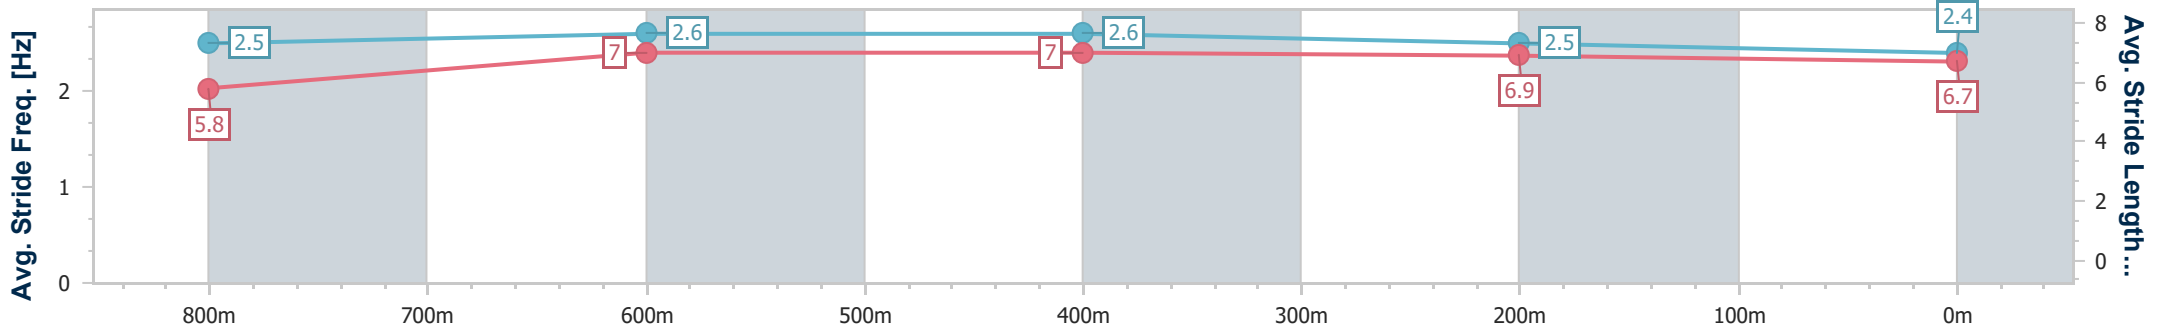

Horse/Jockey Name	Naughty Nurse
Final Rank	8
Fastest Section Time (Section)	0:10.67 (800m)
Top Speed [km/h] (Section)	68.2 (800m)
Race State	Finished

Eagle Farm QLD Professional
Race 4: AQUIS STALLIONS CALAWAY GAL - 1000m
09 December 2023 - 13:49
Track Rating: Good 4, Weather: Fine, Rail Position: True

BRISBANE
RACING CLUB

Section	Overall	800m	600m	400m	200m
Section Times	0:59.33 [8] (0:13.67)	0:45.66 [8] (0:10.67)	0:34.99 [7] (0:11.11)	0:23.88 [7] (0:11.38)	0:12.50 [8] (0:12.50)
Average Speed [km/h]	52.8	66.9	64.7	63.4	57.4
Top Speed [km/h]	67.9	68.2	65.2	64.7	61.1
Avg. Dist. to Rail [m]	3.3	1.2	0.8	1.2	1.7
Avg. Stride Freq. [Hz]	2.5	2.6	2.6	2.5	2.4
Avg. Stride Length [m]	5.8	7.0	7.0	6.9	6.7

- [ ] Ranking at each section and finish
- -.-.- No data available at this section
- NA No data available