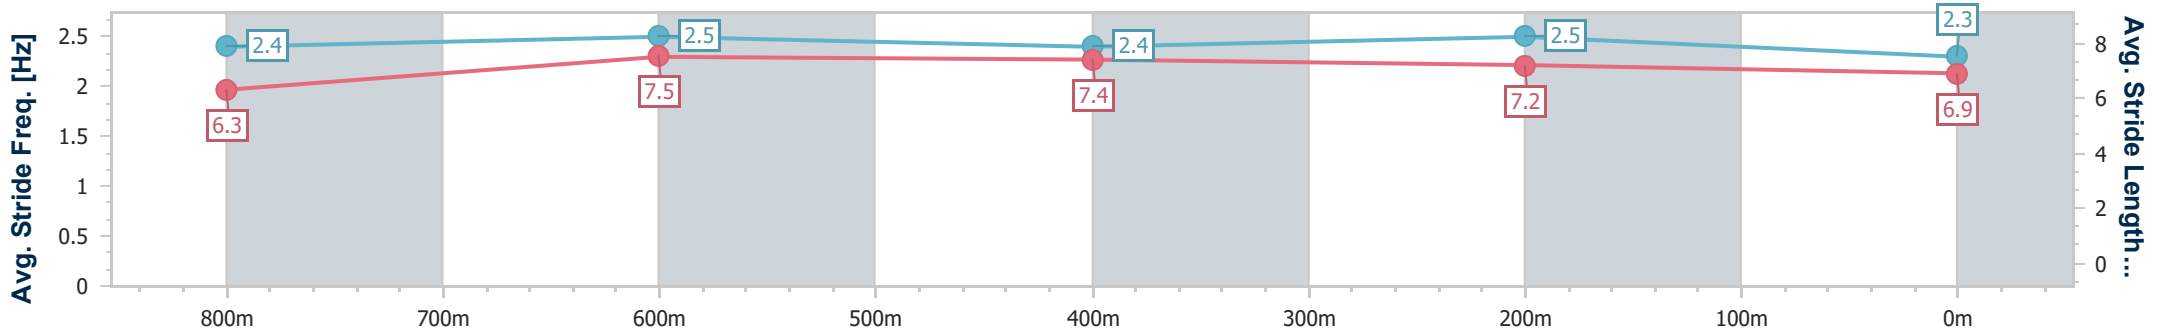

Horse/Jockey Name	A Million Roses
Final Rank	9
Fastest Section Time (Section)	0:10.73 (800m)
Top Speed [km/h] (Section)	70.3 (Overall)
Race State	Finished

Eagle Farm QLD Professional
Race 4: AQUIS STALLIONS CALAWAY GAL - 1000m
09 December 2023 - 13:49
Track Rating: Good 4, Weather: Fine, Rail Position: True

BRISBANE
RACING CLUB

Section	Overall	800m	600m	400m	200m
Section Times	0:59.44 [9] (0:13.65)	0:45.79 [7] (0:10.73)	0:35.06 [8] (0:11.23)	0:23.83 [8] (0:11.34)	0:12.49 [9] (0:12.49)
Average Speed [km/h]	53.1	67.6	65.1	63.6	57.7
Top Speed [km/h]	70.3	69.4	66.4	65.7	61.6
Avg. Dist. to Rail [m]	7.8	1.2	3.3	6.6	6.0
Avg. Stride Freq. [Hz]	2.4	2.5	2.4	2.5	2.3
Avg. Stride Length [m]	6.3	7.5	7.4	7.2	6.9

- [ ] Ranking at each section and finish
- -.-.- No data available at this section
- NA No data available