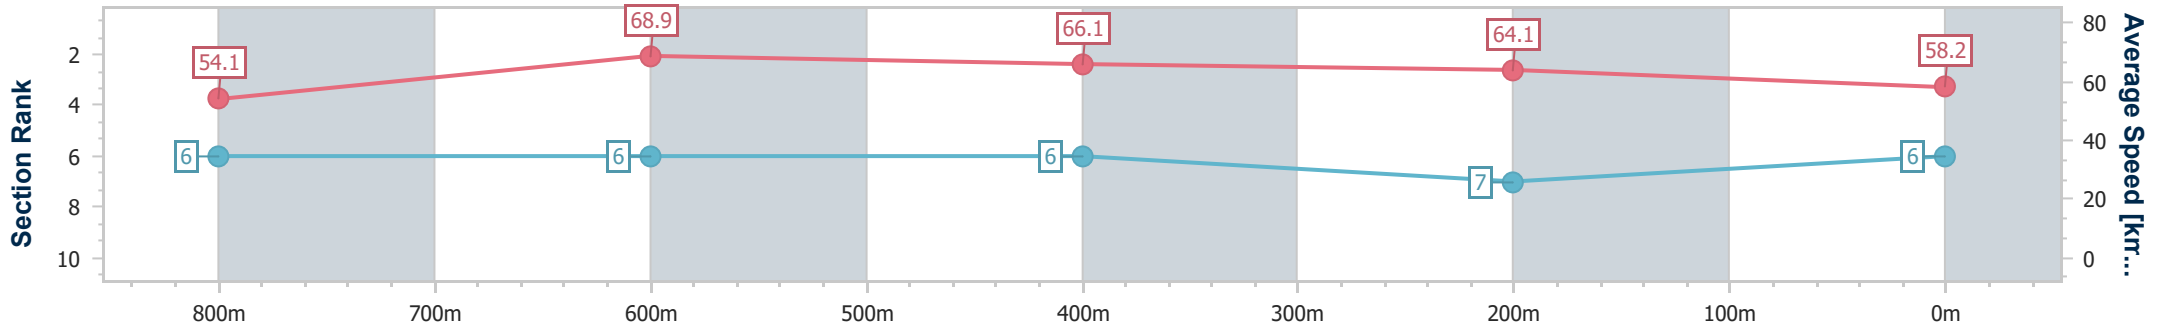

Horse/Jockey Name	Pulpit
Final Rank	6
Fastest Section Time (Section)	0:10.60 (800m)
Top Speed [km/h] (Section)	70.3 (800m)
Race State	Finished

Eagle Farm QLD Professional
Race 4: AQUIS STALLIONS CALAWAY GAL - 1000m
09 December 2023 - 13:49
Track Rating: Good 4, Weather: Fine, Rail Position: True

BRISBANE
RACING CLUB

Section	Overall	800m	600m	400m	200m
Section Times	0:58.85 [6] (0:13.52)	0:45.33 [6] (0:10.60)	0:34.73 [6] (0:11.15)	0:23.58 [6] (0:11.24)	0:12.34 [7] (0:12.34)
Average Speed [km/h]	54.1	68.9	66.1	64.1	58.2
Top Speed [km/h]	70.2	70.3	68.0	66.2	62.5
Avg. Dist. to Rail [m]	9.7	2.5	5.4	5.8	2.6
Avg. Stride Freq. [Hz]	2.4	2.4	2.4	2.4	2.3
Avg. Stride Length [m]	6.1	7.9	7.7	7.5	7.1

- [ ] Ranking at each section and finish
- -.-.- No data available at this section
- NA No data available