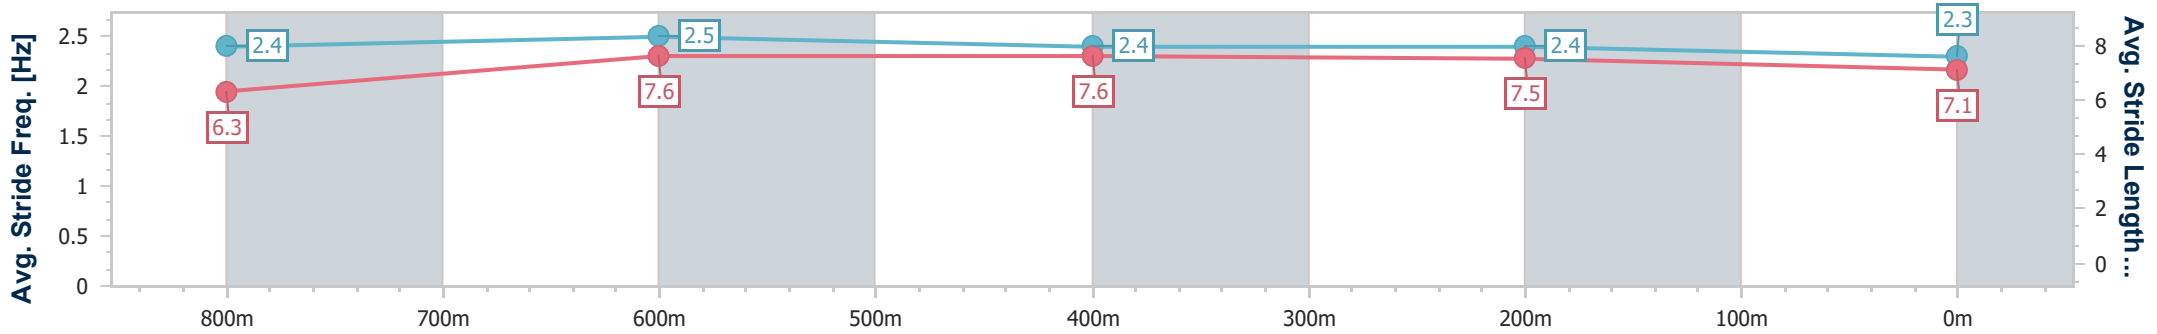

BRISBANE  
RACING CLUB

Section	Overall	800m	600m	400m	200m
Section Times	0:57.86 [1] (0:13.14)	0:44.72 [2] (0:10.38)	0:34.34 [1] (0:10.91)	0:23.43 [1] (0:11.03)	0:12.40 [1] (0:12.40)
Average Speed [km/h]	55.0	69.6	66.8	65.0	58.2
Top Speed [km/h]	71.3	72.3	68.2	66.7	64.0
Avg. Dist. to Rail [m]	2.4	1.6	1.7	2.6	2.7
Avg. Stride Freq. [Hz]	2.4	2.5	2.4	2.4	2.3
Avg. Stride Length [m]	6.3	7.6	7.6	7.5	7.1