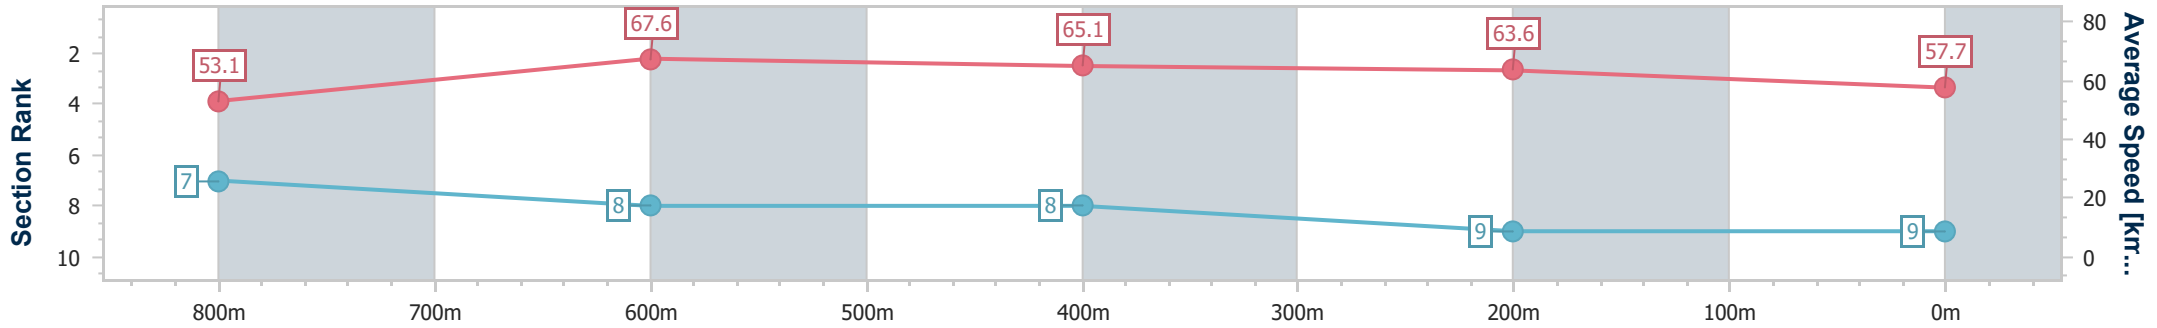

Horse/Jockey Name	A Million Roses
Final Rank	9
Fastest Section Time (Section)	0:10.73 (800m)
Top Speed [km/h] (Section)	70.3 (Overall)
Race State	Finished

Eagle Farm QLD Professional
Race 4: AQUIS STALLIONS CALAWAY GAL - 1000m
09 December 2023 - 13:49
Track Rating: Good 4, Weather: Fine, Rail Position: True

BRISBANE
RACING CLUB

Section	Overall	800m	600m	400m	200m
Section Times	0:59.44 [9] (0:13.65)	0:45.79 [7] (0:10.73)	0:35.06 [8] (0:11.23)	0:23.83 [8] (0:11.34)	0:12.49 [9] (0:12.49)
Average Speed [km/h]	53.1	67.6	65.1	63.6	57.7
Top Speed [km/h]	70.3	69.4	66.4	65.7	61.6
Avg. Dist. to Rail [m]	7.8	1.2	3.3	6.6	6.0
Avg. Stride Freq. [Hz]	2.4	2.5	2.4	2.5	2.3
Avg. Stride Length [m]	6.3	7.5	7.4	7.2	6.9

- [ ] Ranking at each section and finish
- -.-.- No data available at this section
- NA No data available