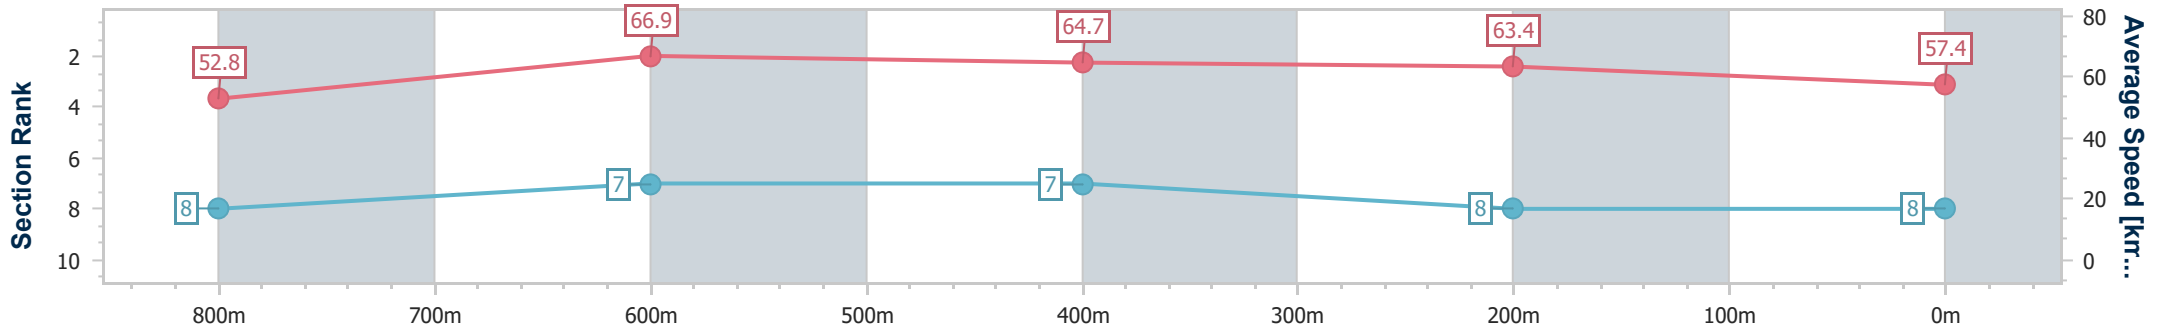

Horse/Jockey Name	Naughty Nurse
Final Rank	8
Fastest Section Time (Section)	0:10.67 (800m)
Top Speed [km/h] (Section)	68.2 (800m)
Race State	Finished

Eagle Farm QLD Professional
Race 4: AQUIS STALLIONS CALAWAY GAL - 1000m
09 December 2023 - 13:49
Track Rating: Good 4, Weather: Fine, Rail Position: True

BRISBANE
RACING CLUB

Section	Overall	800m	600m	400m	200m
Section Times	0:59.33 [8] (0:13.67)	0:45.66 [8] (0:10.67)	0:34.99 [7] (0:11.11)	0:23.88 [7] (0:11.38)	0:12.50 [8] (0:12.50)
Average Speed [km/h]	52.8	66.9	64.7	63.4	57.4
Top Speed [km/h]	67.9	68.2	65.2	64.7	61.1
Avg. Dist. to Rail [m]	3.3	1.2	0.8	1.2	1.7
Avg. Stride Freq. [Hz]	2.5	2.6	2.6	2.5	2.4
Avg. Stride Length [m]	5.8	7.0	7.0	6.9	6.7

- [ ] Ranking at each section and finish
- -.-.- No data available at this section
- NA No data available