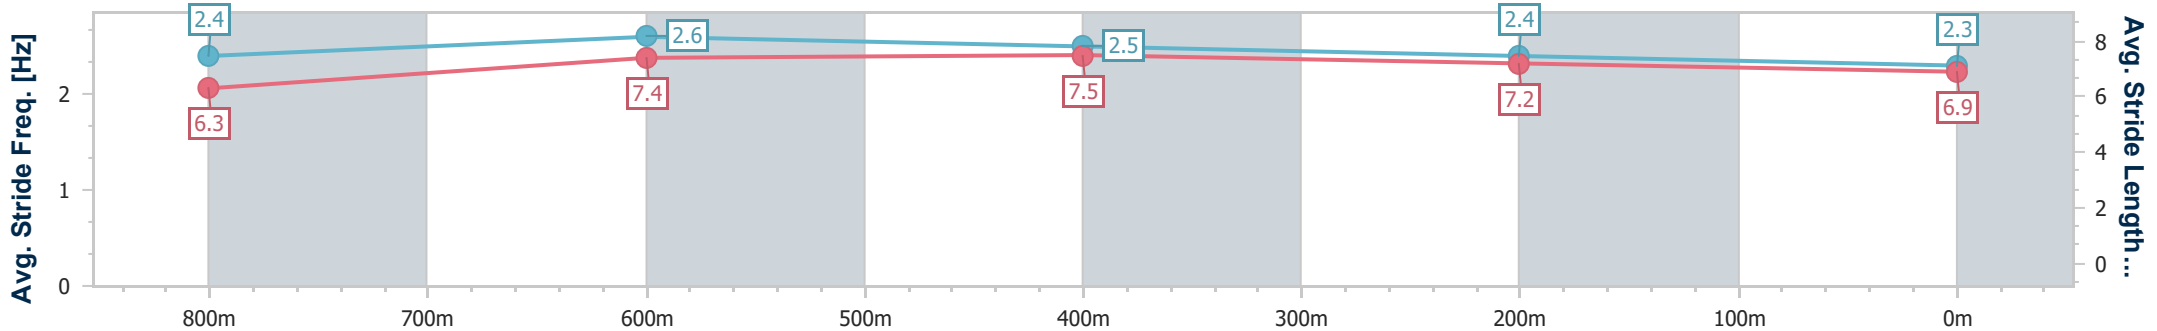

Horse/Jockey Name	Accelar
Final Rank	5
Fastest Section Time (Section)	0:10.42 (800m)
Top Speed [km/h] (Section)	71.3 (800m)
Race State	Finished

Eagle Farm QLD Professional
Race 4: AQUIS STALLIONS CALAWAY GAL - 1000m
09 December 2023 - 13:49
Track Rating: Good 4, Weather: Fine, Rail Position: True

BRISBANE
RACING CLUB

Section	Overall	800m	600m	400m	200m
Section Times	0:58.63 [5] (0:13.30)	0:45.33 [4] (0:10.42)	0:34.91 [3] (0:10.92)	0:23.99 [3] (0:11.34)	0:12.65 [4] (0:12.65)
Average Speed [km/h]	54.8	70.1	67.7	63.6	56.7
Top Speed [km/h]	71.0	71.3	69.9	65.5	61.8
Avg. Dist. to Rail [m]	7.7	3.7	4.6	6.4	5.5
Avg. Stride Freq. [Hz]	2.4	2.6	2.5	2.4	2.3
Avg. Stride Length [m]	6.3	7.4	7.5	7.2	6.9

- [ ] Ranking at each section and finish
- -.-.- No data available at this section
- NA No data available