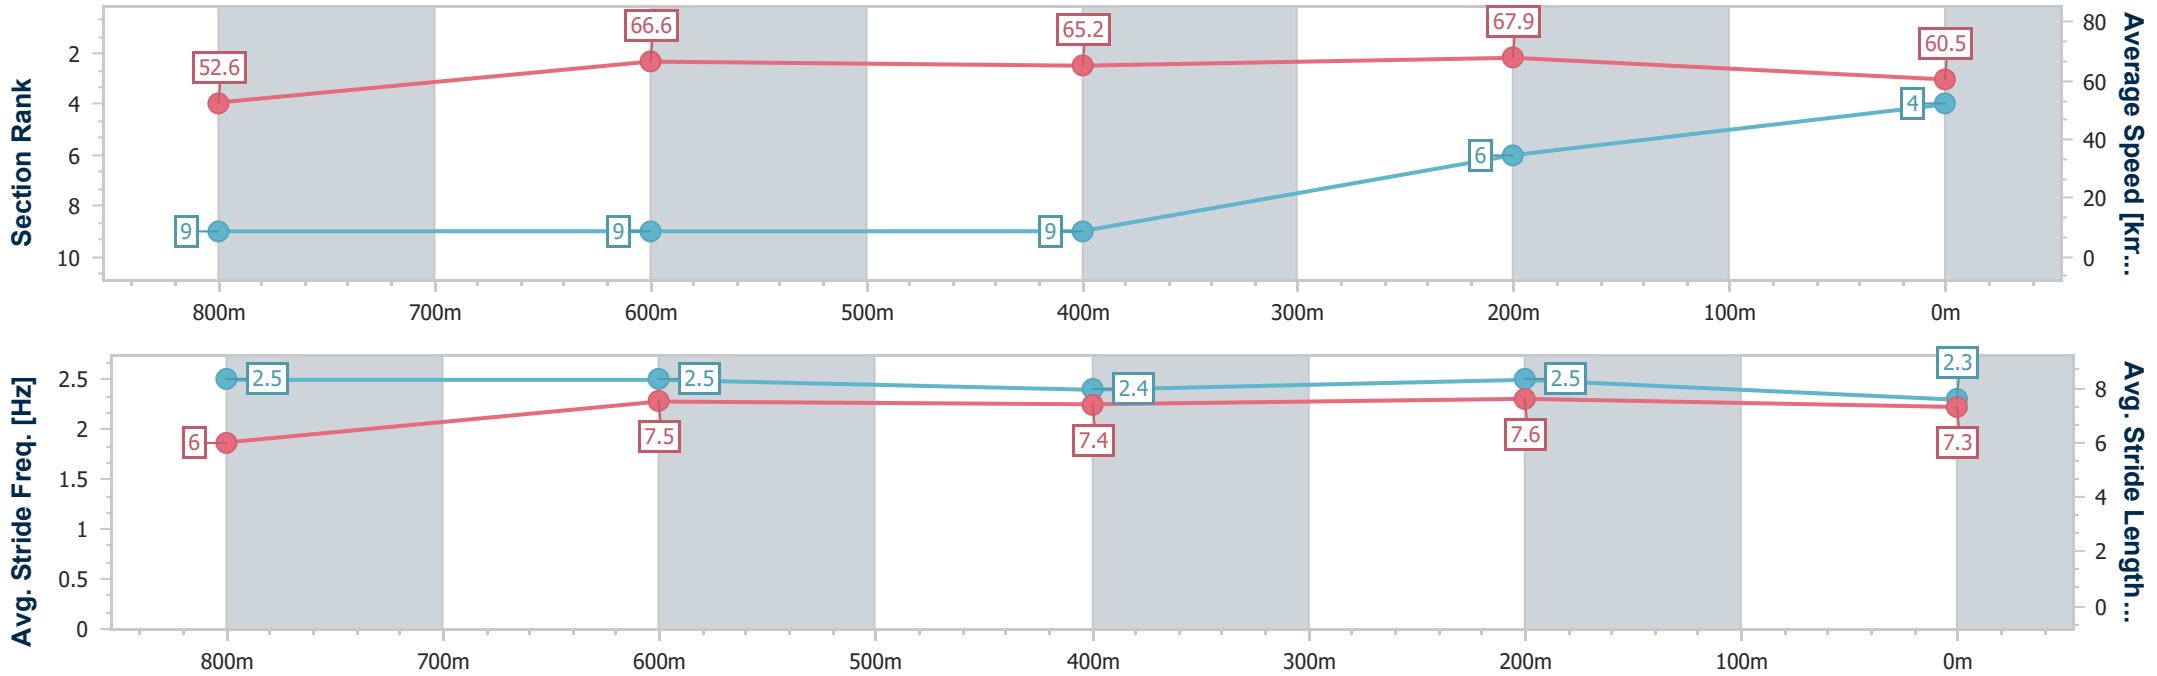

Horse/Jockey Name	Souad
Final Rank	4
Fastest Section Time (Section)	0:10.64 (400m)
Top Speed [km/h] (Section)	70.2 (400m)
Race State	Finished

Eagle Farm QLD Professional
Race 4: AQUIS STALLIONS CALAWAY GAL - 1000m
09 December 2023 - 13:49
Track Rating: Good 4, Weather: Fine, Rail Position: True

BRISBANE
RACING CLUB

Section	Overall	800m	600m	400m	200m
Section Times	0:58.32 [4] (0:13.81)	0:44.51 [9] (0:10.87)	0:33.64 [9] (0:11.10)	0:22.54 [9] (0:10.64)	0:11.90 [6] (0:11.90)
Average Speed [km/h]	52.6	66.6	65.2	67.9	60.5
Top Speed [km/h]	68.8	68.7	66.9	70.2	65.4
Avg. Dist. to Rail [m]	5.9	0.8	1.8	3.8	5.5
Avg. Stride Freq. [Hz]	2.5	2.5	2.4	2.5	2.3
Avg. Stride Length [m]	6.0	7.5	7.4	7.6	7.3

- [ ] Ranking at each section and finish
- -.-.- No data available at this section
- NA No data available