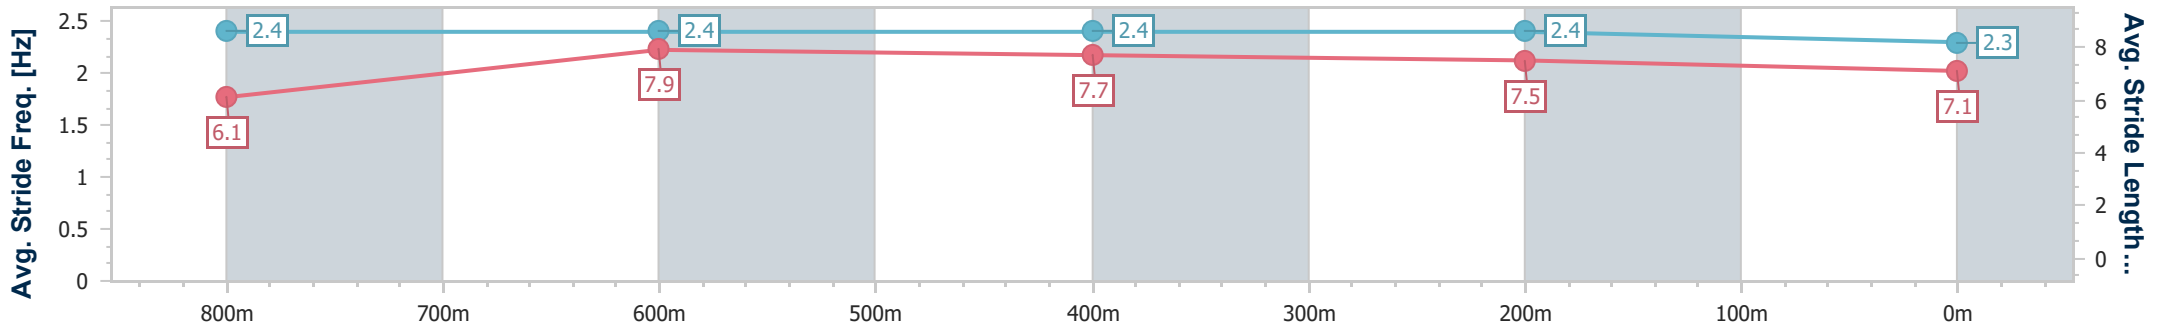

Horse/Jockey Name	Pulpit
Final Rank	6
Fastest Section Time (Section)	0:10.60 (800m)
Top Speed [km/h] (Section)	70.3 (800m)
Race State	Finished

Eagle Farm QLD Professional
Race 4: AQUIS STALLIONS CALAWAY GAL - 1000m
09 December 2023 - 13:49
Track Rating: Good 4, Weather: Fine, Rail Position: True

BRISBANE
RACING CLUB

Section	Overall	800m	600m	400m	200m
Section Times	0:58.85 [6] (0:13.52)	0:45.33 [6] (0:10.60)	0:34.73 [6] (0:11.15)	0:23.58 [6] (0:11.24)	0:12.34 [7] (0:12.34)
Average Speed [km/h]	54.1	68.9	66.1	64.1	58.2
Top Speed [km/h]	70.2	70.3	68.0	66.2	62.5
Avg. Dist. to Rail [m]	9.7	2.5	5.4	5.8	2.6
Avg. Stride Freq. [Hz]	2.4	2.4	2.4	2.4	2.3
Avg. Stride Length [m]	6.1	7.9	7.7	7.5	7.1

- [ ] Ranking at each section and finish
- -.-.- No data available at this section
- NA No data available