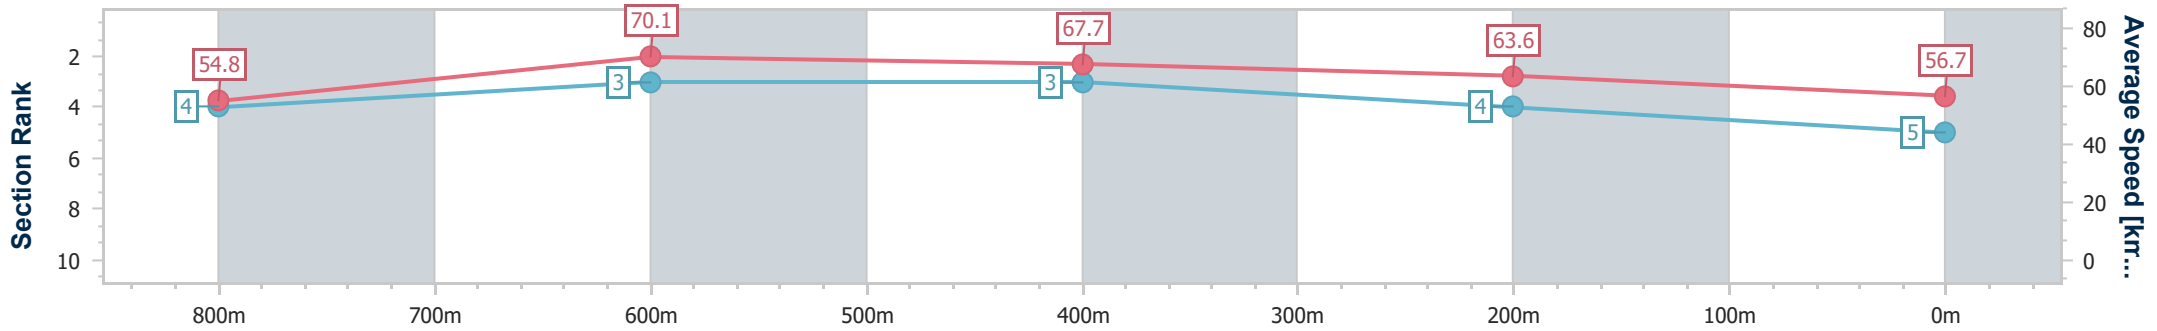

Horse/Jockey Name	Accelar
Final Rank	5
Fastest Section Time (Section)	0:10.42 (800m)
Top Speed [km/h] (Section)	71.3 (800m)
Race State	Finished

Eagle Farm QLD Professional
Race 4: AQUIS STALLIONS CALAWAY GAL - 1000m
09 December 2023 - 13:49
Track Rating: Good 4, Weather: Fine, Rail Position: True

BRISBANE
RACING CLUB

Section	Overall	800m	600m	400m	200m
Section Times	0:58.63 [5] (0:13.30)	0:45.33 [4] (0:10.42)	0:34.91 [3] (0:10.92)	0:23.99 [3] (0:11.34)	0:12.65 [4] (0:12.65)
Average Speed [km/h]	54.8	70.1	67.7	63.6	56.7
Top Speed [km/h]	71.0	71.3	69.9	65.5	61.8
Avg. Dist. to Rail [m]	7.7	3.7	4.6	6.4	5.5
Avg. Stride Freq. [Hz]	2.4	2.6	2.5	2.4	2.3
Avg. Stride Length [m]	6.3	7.4	7.5	7.2	6.9

- [ ] Ranking at each section and finish
- -.-.- No data available at this section
- NA No data available