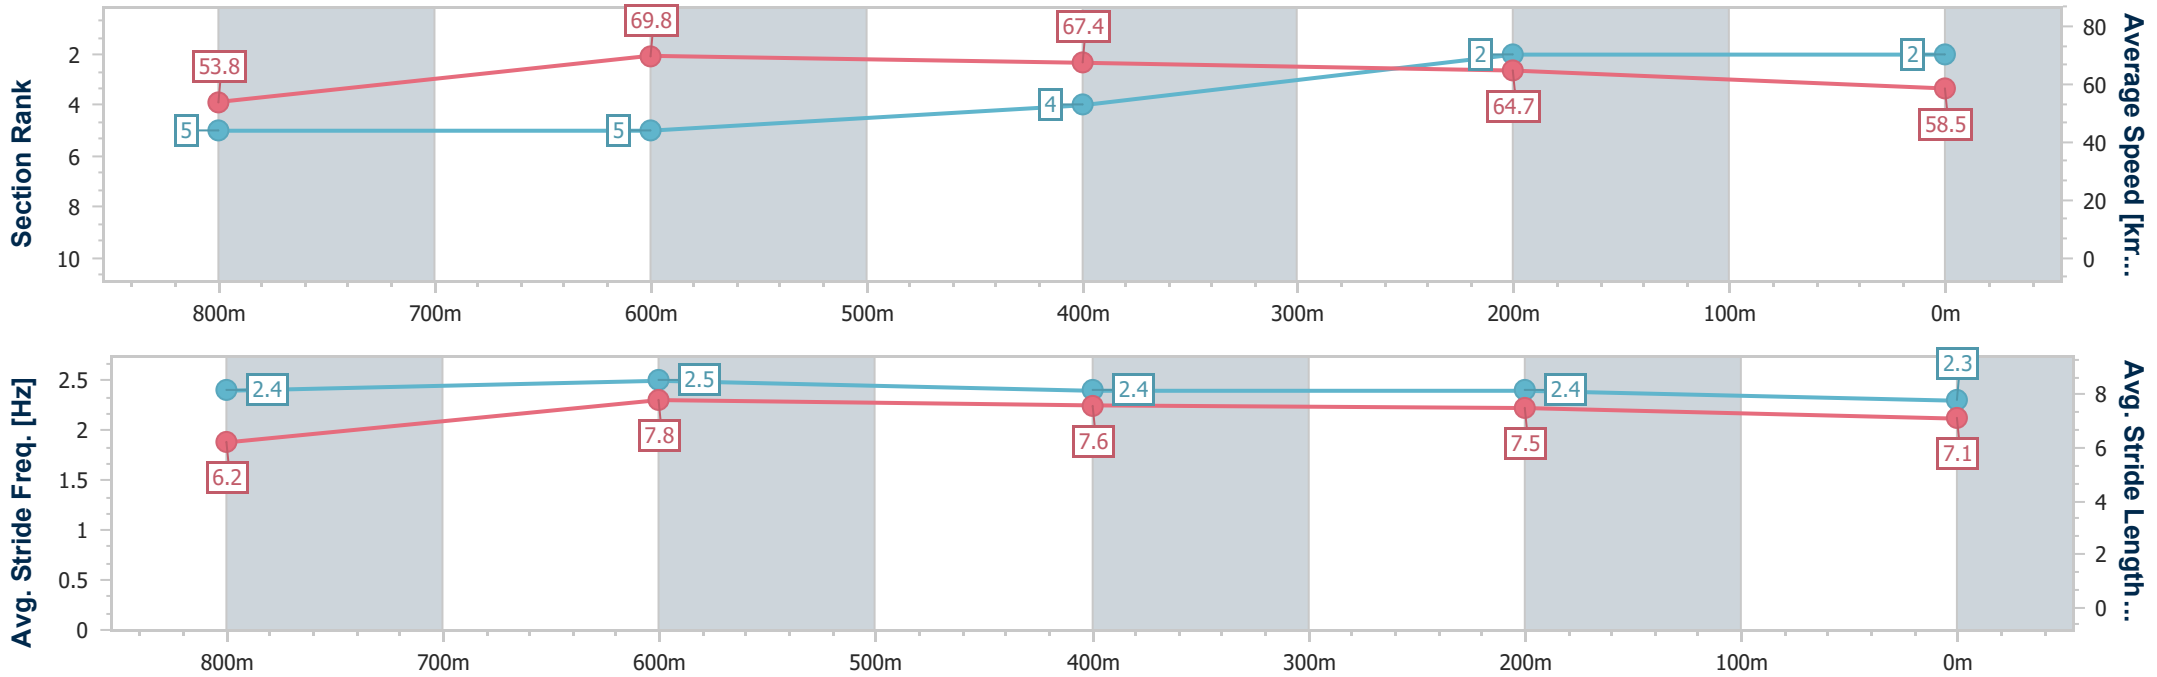

Horse/Jockey Name	El Morzillo
Final Rank	2
Fastest Section Time (Section)	0:10.34 (800m)
Top Speed [km/h] (Section)	71.8 (800m)
Race State	Finished

Eagle Farm QLD Professional
Race 4: AQUIS STALLIONS CALAWAY GAL - 1000m
09 December 2023 - 13:49
Track Rating: Good 4, Weather: Fine, Rail Position: True

BRISBANE
RACING CLUB

Section	Overall	800m	600m	400m	200m
Section Times	0:58.11 [2] (0:13.45)	0:44.66 [5] (0:10.34)	0:34.32 [5] (0:10.90)	0:23.42 [4] (0:11.13)	0:12.29 [2] (0:12.29)
Average Speed [km/h]	53.8	69.8	67.4	64.7	58.5
Top Speed [km/h]	71.1	71.8	68.9	66.1	62.3
Avg. Dist. to Rail [m]	2.3	1.5	3.5	4.6	3.5
Avg. Stride Freq. [Hz]	2.4	2.5	2.4	2.4	2.3
Avg. Stride Length [m]	6.2	7.8	7.6	7.5	7.1

- [ ] Ranking at each section and finish
- -.-.- No data available at this section
- NA No data available