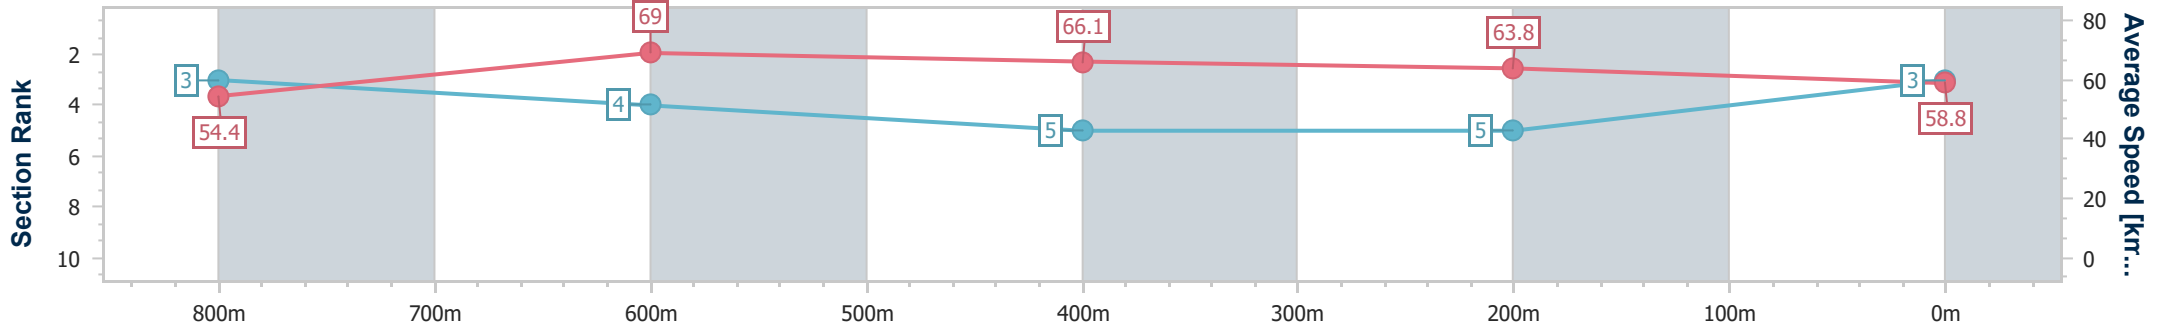

Horse/Jockey Name	Satin Stiletto
Final Rank	3
Fastest Section Time (Section)	0:10.51 (800m)
Top Speed [km/h] (Section)	69.7 (Overall)
Race State	Finished

Eagle Farm QLD Professional
Race 4: AQUIS STALLIONS CALAWAY GAL - 1000m
09 December 2023 - 13:49
Track Rating: Good 4, Weather: Fine, Rail Position: True

BRISBANE
RACING CLUB

Section	Overall	800m	600m	400m	200m
Section Times	0:58.31 [3] (0:13.26)	0:45.05 [3] (0:10.51)	0:34.54 [4] (0:10.99)	0:23.55 [5] (0:11.32)	0:12.23 [5] (0:12.23)
Average Speed [km/h]	54.4	69.0	66.1	63.8	58.8
Top Speed [km/h]	69.7	69.6	67.4	65.2	62.5
Avg. Dist. to Rail [m]	4.0	1.0	2.5	5.8	4.9
Avg. Stride Freq. [Hz]	2.4	2.5	2.4	2.4	2.3
Avg. Stride Length [m]	6.3	7.6	7.5	7.3	7.1

- [ ] Ranking at each section and finish
- -.-.-.- No data available at this section
- NA No data available