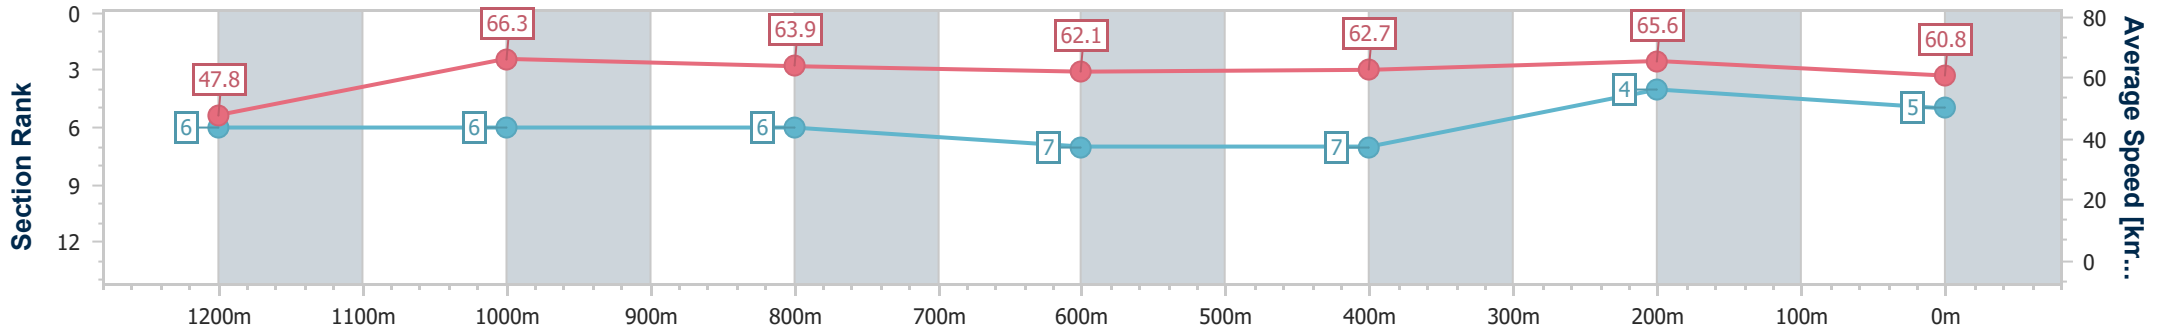

Doomben QLD Professional
 Race 8: LADBROKES MATES MODE BENCHMARK 70
 Handicap - 1350m

20 December 2023 - 17:30

Track Rating: Good 3, Weather: Fine, Rail Position: +9m Entire

BRISBANE
 RACING CLUB

Section	Overall	1200m	1000m	800m	600m	400m	200m
Section Times	1:19.57 [5] (0:11.35)	1:08.22 [6] (0:10.85)	0:57.37 [6] (0:11.29)	0:46.08 [6] (0:11.72)	0:34.36 [7] (0:11.52)	0:22.84 [7] (0:11.00)	0:11.84 [4] (0:11.84)
Average Speed [km/h]	47.8	66.3	63.9	62.1	62.7	65.6	60.8
Top Speed [km/h]	64.7	67.2	67.5	62.7	63.6	67.5	64.3
Avg. Dist. to Rail [m]	3.1	0.7	1.7	2.1	0.8	2.1	3.6
Avg. Stride Freq. [Hz]	2.2	2.3	2.3	2.2	2.3	2.4	2.2
Avg. Stride Length [m]	5.9	7.9	7.9	7.7	7.7	7.6	7.6

- [] Ranking at each section and finish
- .-.- No data available at this section
- NA No data available

Horse/Jockey Name	So Country
Final Rank	6
Fastest Section Time (Section)	0:10.89 (1200m)
Top Speed [km/h] (Section)	68.4 (1200m)
Race State	Finished