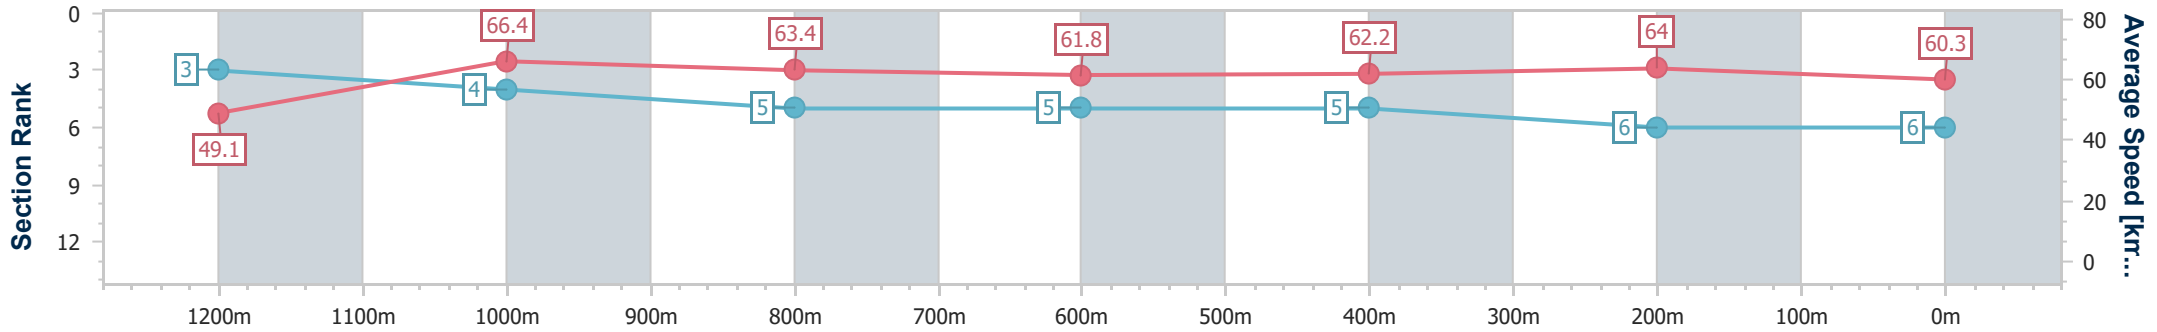

Doomben QLD Professional
 Race 8: LADBROKES MATES MODE BENCHMARK 70
 Handicap - 1350m

20 December 2023 - 17:30

Track Rating: Good 3, Weather: Fine, Rail Position: +9m Entire

BRISBANE
RACING CLUB

Section	Overall	1200m	1000m	800m	600m	400m	200m
Section Times	1:19.75 [6] (0:11.01)	1:08.74 [3] (0:10.89)	0:57.85 [4] (0:11.32)	0:46.53 [5] (0:11.70)	0:34.83 [5] (0:11.61)	0:23.22 [5] (0:11.28)	0:11.94 [6] (0:11.94)
Average Speed [km/h]	49.1	66.4	63.4	61.8	62.2	64.0	60.3
Top Speed [km/h]	65.9	68.4	65.8	62.1	63.3	64.8	64.0
Avg. Dist. to Rail [m]	7.2	1.9	0.8	0.4	0.9	1.5	2.7
Avg. Stride Freq. [Hz]	2.2	2.3	2.2	2.2	2.3	2.3	2.2
Avg. Stride Length [m]	6.2	7.9	7.8	7.8	7.7	7.7	7.6