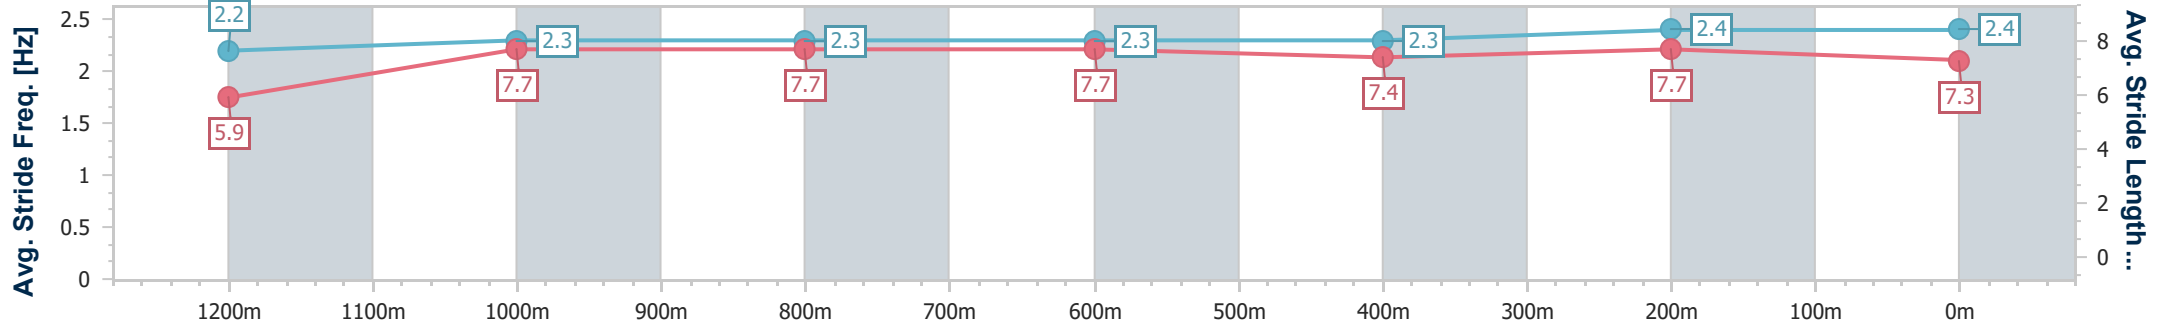

Doomben QLD Professional
Race 8: LADBROKES MATES MODE BENCHMARK 70
 Handicap - 1350m

20 December 2023 - 17:30

Track Rating: Good 3, Weather: Fine, Rail Position: +9m Entire

BRISBANE
RACING CLUB

Section	Overall	1200m	1000m	800m	600m	400m	200m
Section Times	1:19.82 [7] (0:11.66)	1:08.16 [8] (0:11.18)	0:56.98 [10] (0:11.16)	0:45.82 [10] (0:11.57)	0:34.25 [10] (0:11.48)	0:22.77 [10] (0:11.04)	0:11.73 [7] (0:11.73)
Average Speed [km/h]	46.1	64.5	64.7	62.5	62.8	65.4	61.4
Top Speed [km/h]	62.7	65.5	66.7	63.8	64.5	66.9	64.0
Avg. Dist. to Rail [m]	4.9	1.5	1.5	0.6	0.2	3.3	5.9
Avg. Stride Freq. [Hz]	2.2	2.3	2.3	2.3	2.3	2.4	2.4
Avg. Stride Length [m]	5.9	7.7	7.7	7.7	7.4	7.7	7.3