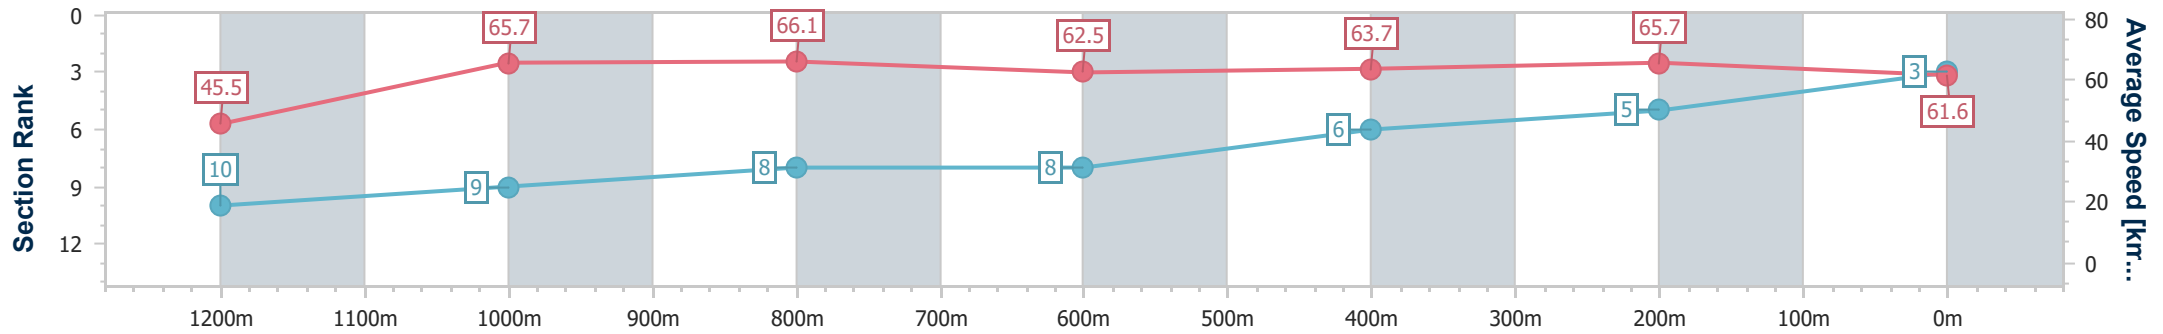

Doomben QLD Professional
 Race 8: LADBROKES MATES MODE BENCHMARK 70
 Handicap - 1350m

20 December 2023 - 17:30

Track Rating: Good 3, Weather: Fine, Rail Position: +9m Entire

BRISBANE
 RACING CLUB

Section	Overall	1200m	1000m	800m	600m	400m	200m
Section Times	1:19.46 [3] (0:11.86)	1:07.60 [10] (0:10.97)	0:56.63 [9] (0:10.92)	0:45.71 [8] (0:11.59)	0:34.12 [8] (0:11.39)	0:22.73 [6] (0:11.04)	0:11.69 [5] (0:11.69)
Average Speed [km/h]	45.5	65.7	66.1	62.5	63.7	65.7	61.6
Top Speed [km/h]	61.7	67.1	68.0	63.8	66.2	66.8	64.9
Avg. Dist. to Rail [m]	5.5	0.5	1.1	1.3	1.3	4.6	5.7
Avg. Stride Freq. [Hz]	2.1	2.5	2.5	2.4	2.4	2.5	2.4
Avg. Stride Length [m]	5.9	7.4	7.4	7.4	7.4	7.3	7.1