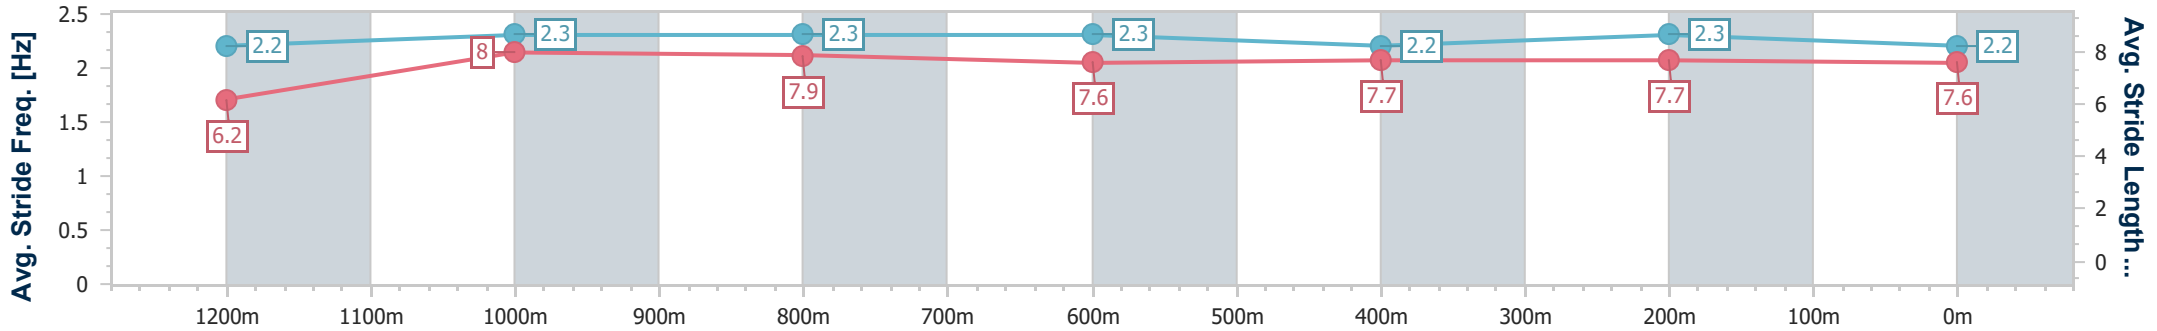

Doomben QLD Professional
 Race 8: LADBROKES MATES MODE BENCHMARK 70
 Handicap - 1350m

20 December 2023 - 17:30

Track Rating: Good 3, Weather: Fine, Rail Position: +9m Entire

BRISBANE
 RACING CLUB

Section	Overall	1200m	1000m	800m	600m	400m	200m
Section Times	1:19.46 [4] (0:10.99)	1:08.47 [2] (0:10.71)	0:57.76 [2] (0:11.26)	0:46.50 [2] (0:11.72)	0:34.78 [2] (0:11.64)	0:23.14 [2] (0:11.27)	0:11.87 [3] (0:11.87)
Average Speed [km/h]	49.3	67.1	64.3	61.6	61.9	63.5	60.8
Top Speed [km/h]	66.4	68.0	66.3	62.6	62.8	64.8	63.1
Avg. Dist. to Rail [m]	7.2	2.0	1.1	1.1	0.6	0.9	0.3
Avg. Stride Freq. [Hz]	2.2	2.3	2.3	2.3	2.2	2.3	2.2
Avg. Stride Length [m]	6.2	8.0	7.9	7.6	7.7	7.7	7.6

- [] Ranking at each section and finish
- .-.- No data available at this section
- NA No data available

Horse/Jockey Name	Hidden Eyes
Final Rank	5
Fastest Section Time (Section)	0:10.85 (1200m)
Top Speed [km/h] (Section)	67.5 (1000m)
Race State	Finished