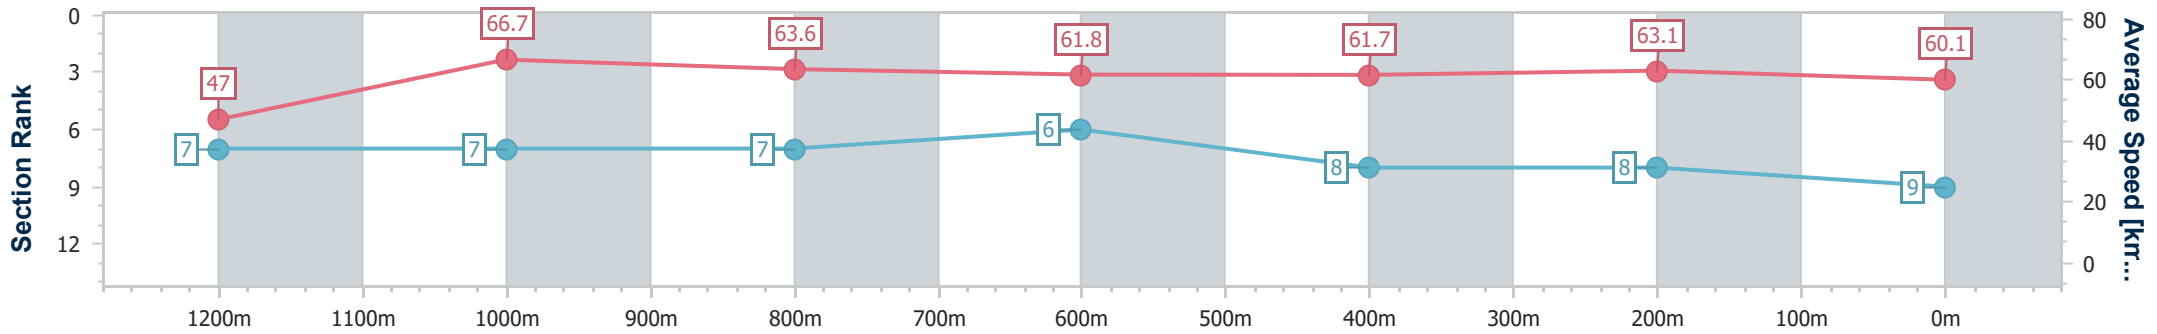

Doomben QLD Professional
Race 8: LADBROKES MATES MODE BENCHMARK 70
Handicap - 1350m

20 December 2023 - 17:30

Track Rating: Good 3, Weather: Fine, Rail Position: +9m Entire

BRISBANE
RACING CLUB

Section	Overall	1200m	1000m	800m	600m	400m	200m
Section Times	1:20.13 [9] (0:11.49)	1:08.64 [7] (0:10.79)	0:57.85 [7] (0:11.27)	0:46.58 [7] (0:11.61)	0:34.97 [6] (0:11.62)	0:23.35 [8] (0:11.34)	0:12.01 [8] (0:12.01)
Average Speed [km/h]	47.0	66.7	63.6	61.8	61.7	63.1	60.1
Top Speed [km/h]	65.8	67.6	67.0	62.4	62.7	64.8	62.1
Avg. Dist. to Rail [m]	2.0	0.1	0.2	1.1	1.1	0.8	2.5
Avg. Stride Freq. [Hz]	2.2	2.4	2.3	2.2	2.2	2.3	2.2
Avg. Stride Length [m]	5.8	7.8	7.8	7.7	7.6	7.6	7.4

- [] Ranking at each section and finish
- .-.- No data available at this section
- NA No data available

Horse/Jockey Name	Stormtrooper
Final Rank	10
Fastest Section Time (Section)	0:10.60 (1200m)
Top Speed [km/h] (Section)	68.9 (1200m)
Race State	Finished