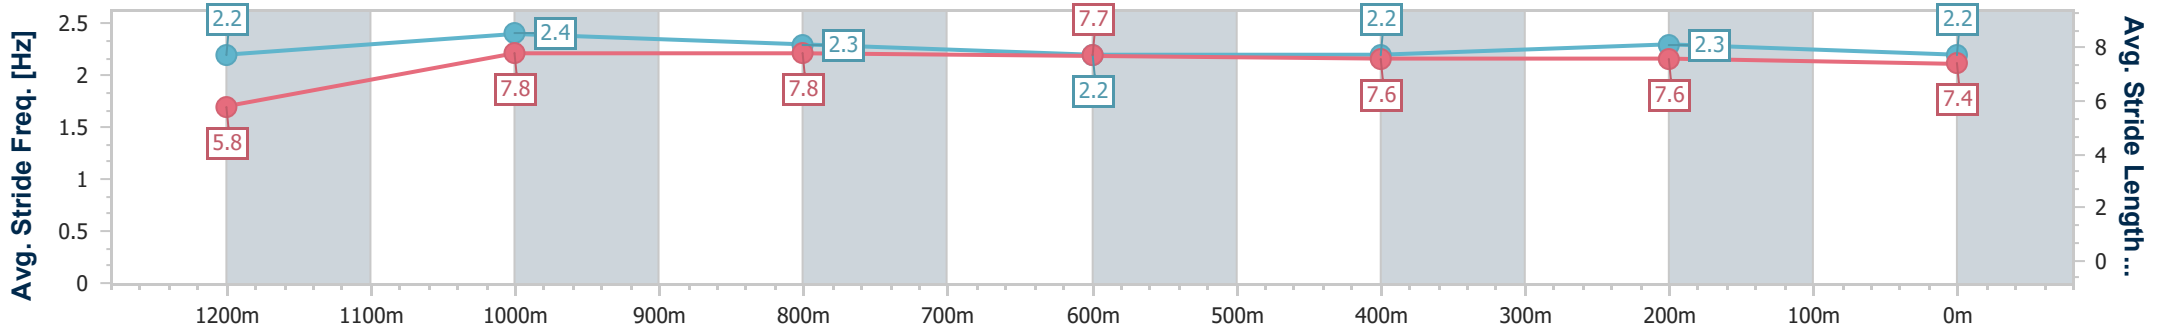

Doomben QLD Professional
Race 8: LADBROKES MATES MODE BENCHMARK 70
Handicap - 1350m

20 December 2023 - 17:30

Track Rating: Good 3, Weather: Fine, Rail Position: +9m Entire

BRISBANE
RACING CLUB

Section	Overall	1200m	1000m	800m	600m	400m	200m
Section Times	1:20.13 [9] (0:11.49)	1:08.64 [7] (0:10.79)	0:57.85 [7] (0:11.27)	0:46.58 [7] (0:11.61)	0:34.97 [6] (0:11.62)	0:23.35 [8] (0:11.34)	0:12.01 [8] (0:12.01)
Average Speed [km/h]	47.0	66.7	63.6	61.8	61.7	63.1	60.1
Top Speed [km/h]	65.8	67.6	67.0	62.4	62.7	64.8	62.1
Avg. Dist. to Rail [m]	2.0	0.1	0.2	1.1	1.1	0.8	2.5
Avg. Stride Freq. [Hz]	2.2	2.4	2.3	2.2	2.2	2.3	2.2
Avg. Stride Length [m]	5.8	7.8	7.8	7.7	7.6	7.6	7.4

- [] Ranking at each section and finish
- .-.- No data available at this section
- NA No data available

Horse/Jockey Name	Stormtrooper
Final Rank	10
Fastest Section Time (Section)	0:10.60 (1200m)
Top Speed [km/h] (Section)	68.9 (1200m)
Race State	Finished