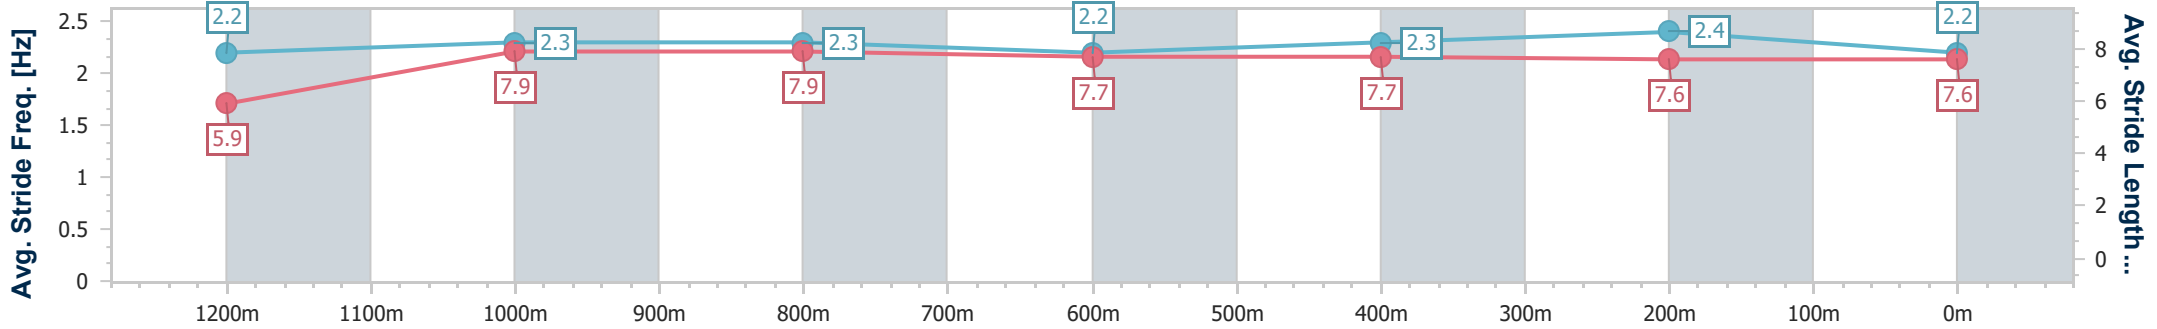

Doomben QLD Professional
 Race 8: LADBROKES MATES MODE BENCHMARK 70
 Handicap - 1350m

20 December 2023 - 17:30

Track Rating: Good 3, Weather: Fine, Rail Position: +9m Entire

BRISBANE
 RACING CLUB

Section	Overall	1200m	1000m	800m	600m	400m	200m
Section Times	1:19.57 [5] (0:11.35)	1:08.22 [6] (0:10.85)	0:57.37 [6] (0:11.29)	0:46.08 [6] (0:11.72)	0:34.36 [7] (0:11.52)	0:22.84 [7] (0:11.00)	0:11.84 [4] (0:11.84)
Average Speed [km/h]	47.8	66.3	63.9	62.1	62.7	65.6	60.8
Top Speed [km/h]	64.7	67.2	67.5	62.7	63.6	67.5	64.3
Avg. Dist. to Rail [m]	3.1	0.7	1.7	2.1	0.8	2.1	3.6
Avg. Stride Freq. [Hz]	2.2	2.3	2.3	2.2	2.3	2.4	2.2
Avg. Stride Length [m]	5.9	7.9	7.9	7.7	7.7	7.6	7.6

- [] Ranking at each section and finish
- .-.- No data available at this section
- NA No data available

Horse/Jockey Name	So Country
Final Rank	6
Fastest Section Time (Section)	0:10.89 (1200m)
Top Speed [km/h] (Section)	68.4 (1200m)
Race State	Finished