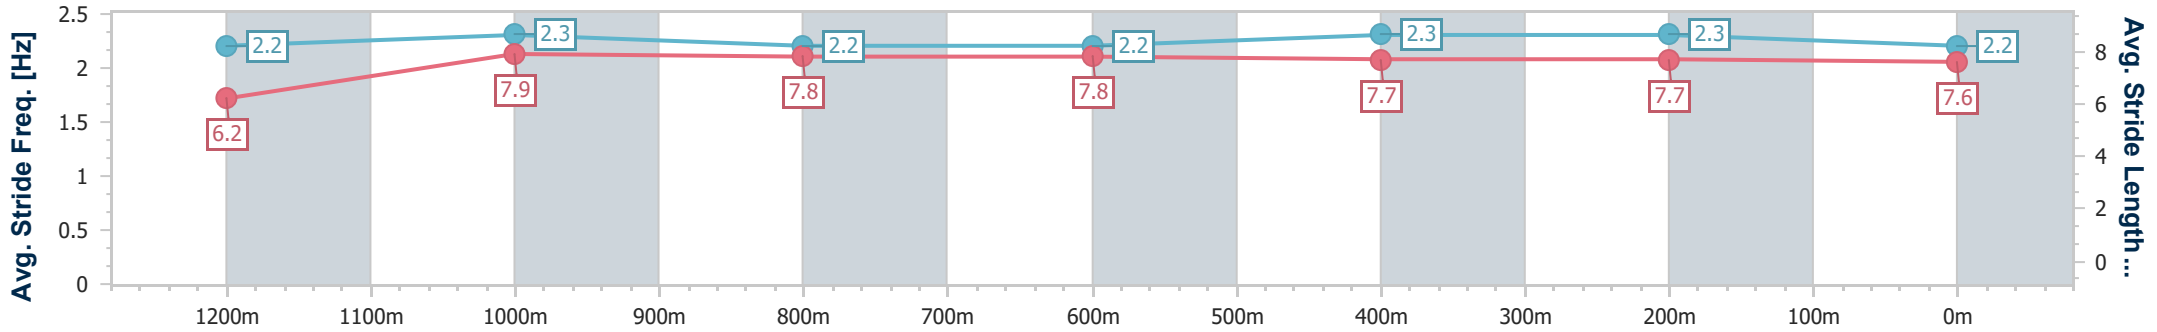

Doomben QLD Professional
 Race 8: LADBROKES MATES MODE BENCHMARK 70
 Handicap - 1350m

20 December 2023 - 17:30

Track Rating: Good 3, Weather: Fine, Rail Position: +9m Entire

BRISBANE
RACING CLUB

Section	Overall	1200m	1000m	800m	600m	400m	200m
Section Times	1:19.75 [6] (0:11.01)	1:08.74 [3] (0:10.89)	0:57.85 [4] (0:11.32)	0:46.53 [5] (0:11.70)	0:34.83 [5] (0:11.61)	0:23.22 [5] (0:11.28)	0:11.94 [6] (0:11.94)
Average Speed [km/h]	49.1	66.4	63.4	61.8	62.2	64.0	60.3
Top Speed [km/h]	65.9	68.4	65.8	62.1	63.3	64.8	64.0
Avg. Dist. to Rail [m]	7.2	1.9	0.8	0.4	0.9	1.5	2.7
Avg. Stride Freq. [Hz]	2.2	2.3	2.2	2.2	2.3	2.3	2.2
Avg. Stride Length [m]	6.2	7.9	7.8	7.8	7.7	7.7	7.6