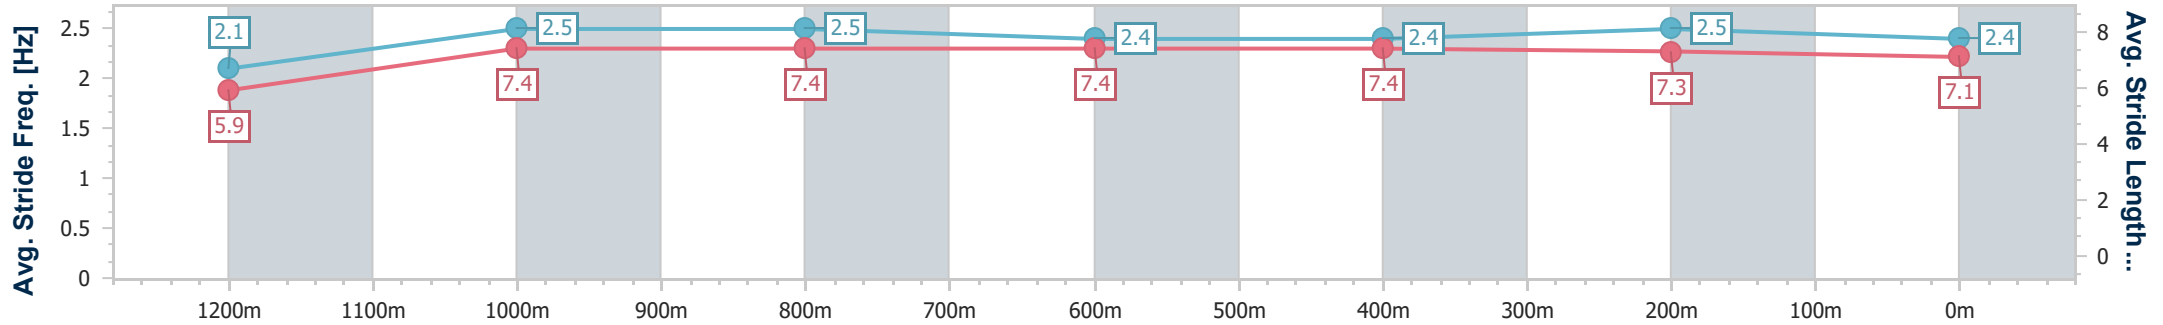

Doomben QLD Professional
 Race 8: LADBROKES MATES MODE BENCHMARK 70
 Handicap - 1350m

20 December 2023 - 17:30

Track Rating: Good 3, Weather: Fine, Rail Position: +9m Entire

BRISBANE
 RACING CLUB

Section	Overall	1200m	1000m	800m	600m	400m	200m
Section Times	1:19.46 [3] (0:11.86)	1:07.60 [10] (0:10.97)	0:56.63 [9] (0:10.92)	0:45.71 [8] (0:11.59)	0:34.12 [8] (0:11.39)	0:22.73 [6] (0:11.04)	0:11.69 [5] (0:11.69)
Average Speed [km/h]	45.5	65.7	66.1	62.5	63.7	65.7	61.6
Top Speed [km/h]	61.7	67.1	68.0	63.8	66.2	66.8	64.9
Avg. Dist. to Rail [m]	5.5	0.5	1.1	1.3	1.3	4.6	5.7
Avg. Stride Freq. [Hz]	2.1	2.5	2.5	2.4	2.4	2.5	2.4
Avg. Stride Length [m]	5.9	7.4	7.4	7.4	7.4	7.3	7.1