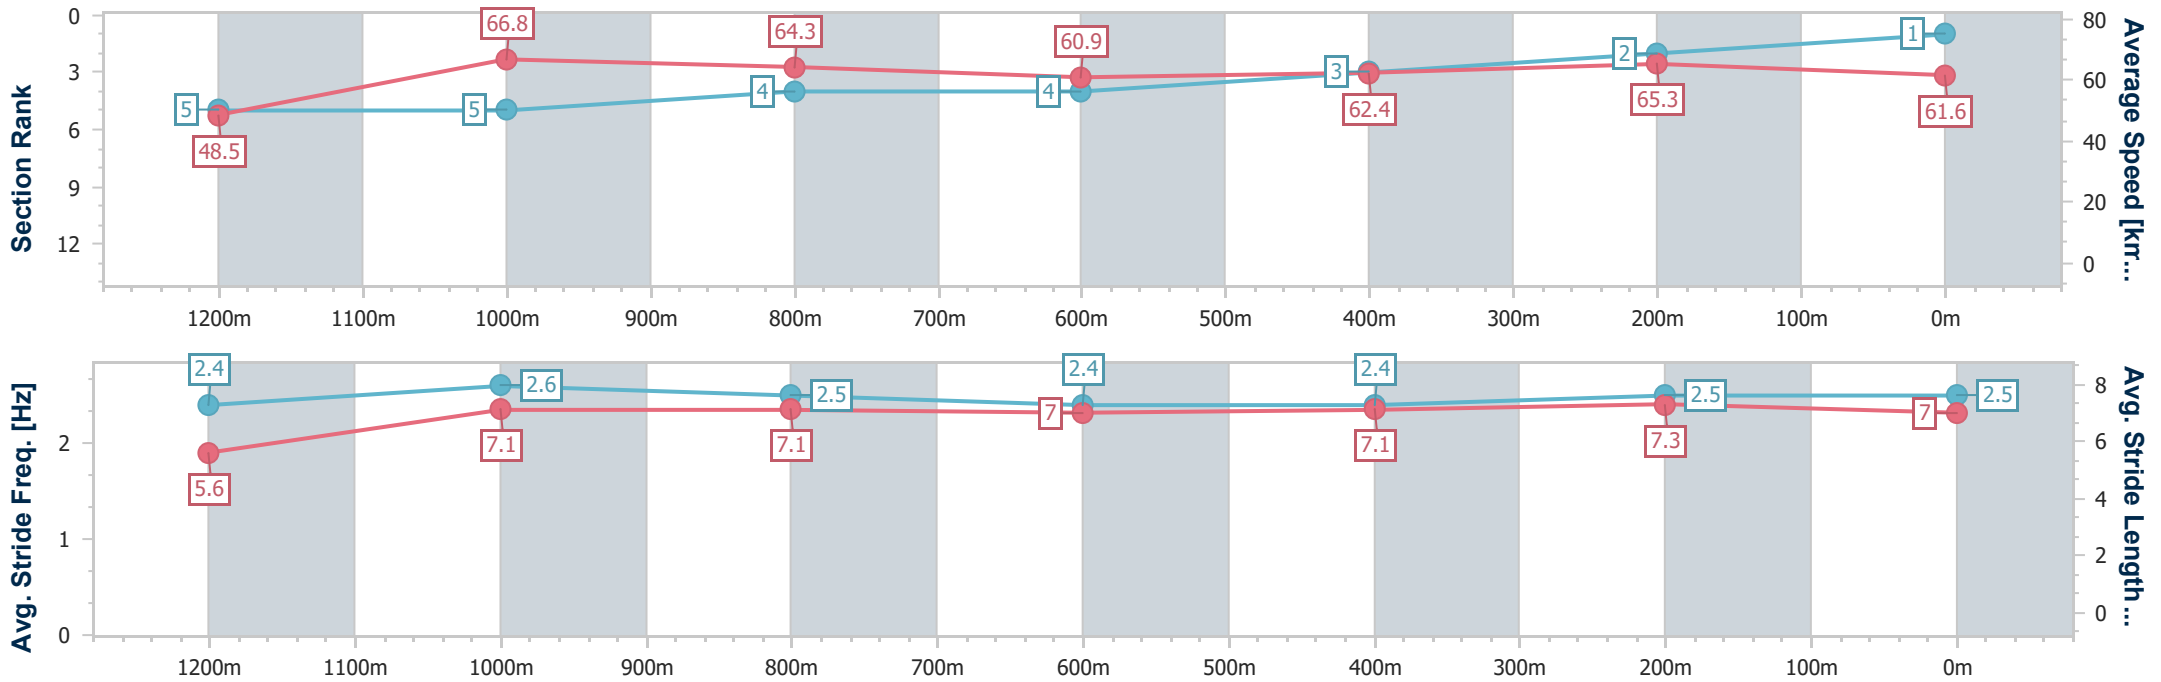

20 December 2023 - 17:30

Track Rating: Good 3, Weather: Fine, Rail Position: +9m Entire

BRISBANE
 RACING CLUB

Section	Overall	1200m	1000m	800m	600m	400m	200m
Section Times	1:19.05 [1] (0:11.12)	1:07.93 [5] (0:10.79)	0:57.14 [5] (0:11.23)	0:45.91 [4] (0:11.77)	0:34.14 [4] (0:11.48)	0:22.66 [3] (0:11.00)	0:11.66 [2] (0:11.66)
Average Speed [km/h]	48.5	66.8	64.3	60.9	62.4	65.3	61.6
Top Speed [km/h]	65.0	68.2	67.1	63.4	65.0	66.1	65.1
Avg. Dist. to Rail [m]	3.1	1.2	0.6	0.5	1.0	0.4	2.4
Avg. Stride Freq. [Hz]	2.4	2.6	2.5	2.4	2.4	2.5	2.5
Avg. Stride Length [m]	5.6	7.1	7.1	7.0	7.1	7.3	7.0