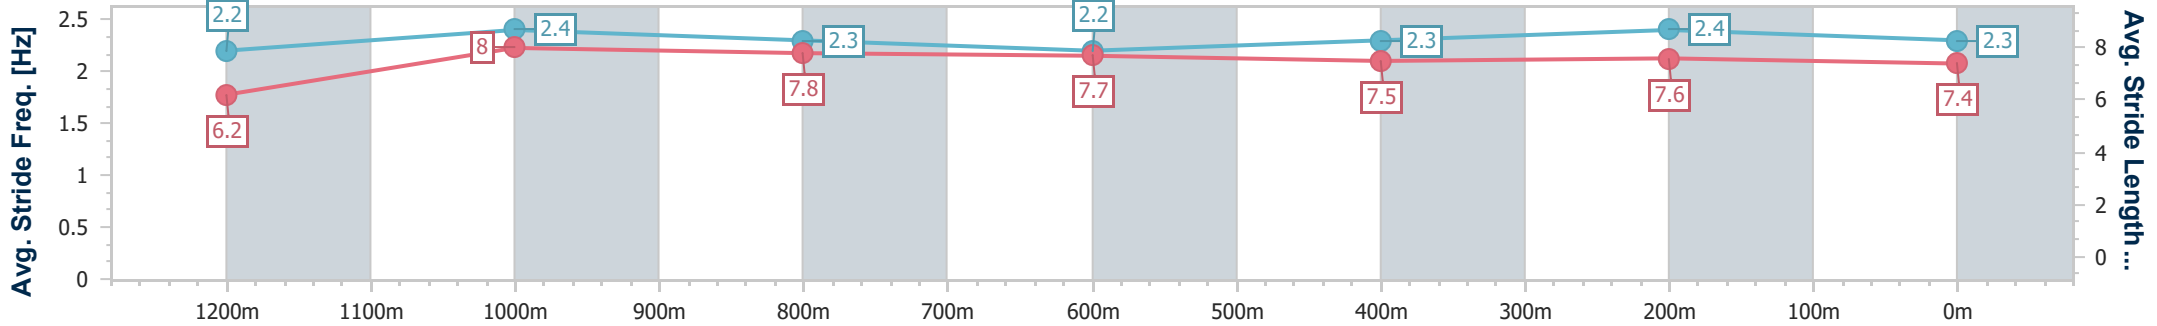

Doomben QLD Professional
 Race 8: LADBROKES MATES MODE BENCHMARK 70
 Handicap - 1350m

20 December 2023 - 17:30

Track Rating: Good 3, Weather: Fine, Rail Position: +9m Entire

BRISBANE
 RACING CLUB

Section	Overall	1200m	1000m	800m	600m	400m	200m
Section Times	1:19.08 [2] (0:11.02)	1:08.06 [4] (0:10.71)	0:57.35 [3] (0:11.29)	0:46.06 [3] (0:11.70)	0:34.36 [3] (0:11.48)	0:22.88 [1] (0:11.17)	0:11.71 [1] (0:11.71)
Average Speed [km/h]	48.8	67.5	64.1	62.0	62.9	64.3	61.4
Top Speed [km/h]	65.5	68.6	65.9	62.9	64.2	65.7	63.8
Avg. Dist. to Rail [m]	8.4	2.9	1.6	1.5	0.7	1.2	2.0
Avg. Stride Freq. [Hz]	2.2	2.4	2.3	2.2	2.3	2.4	2.3
Avg. Stride Length [m]	6.2	8.0	7.8	7.7	7.5	7.6	7.4