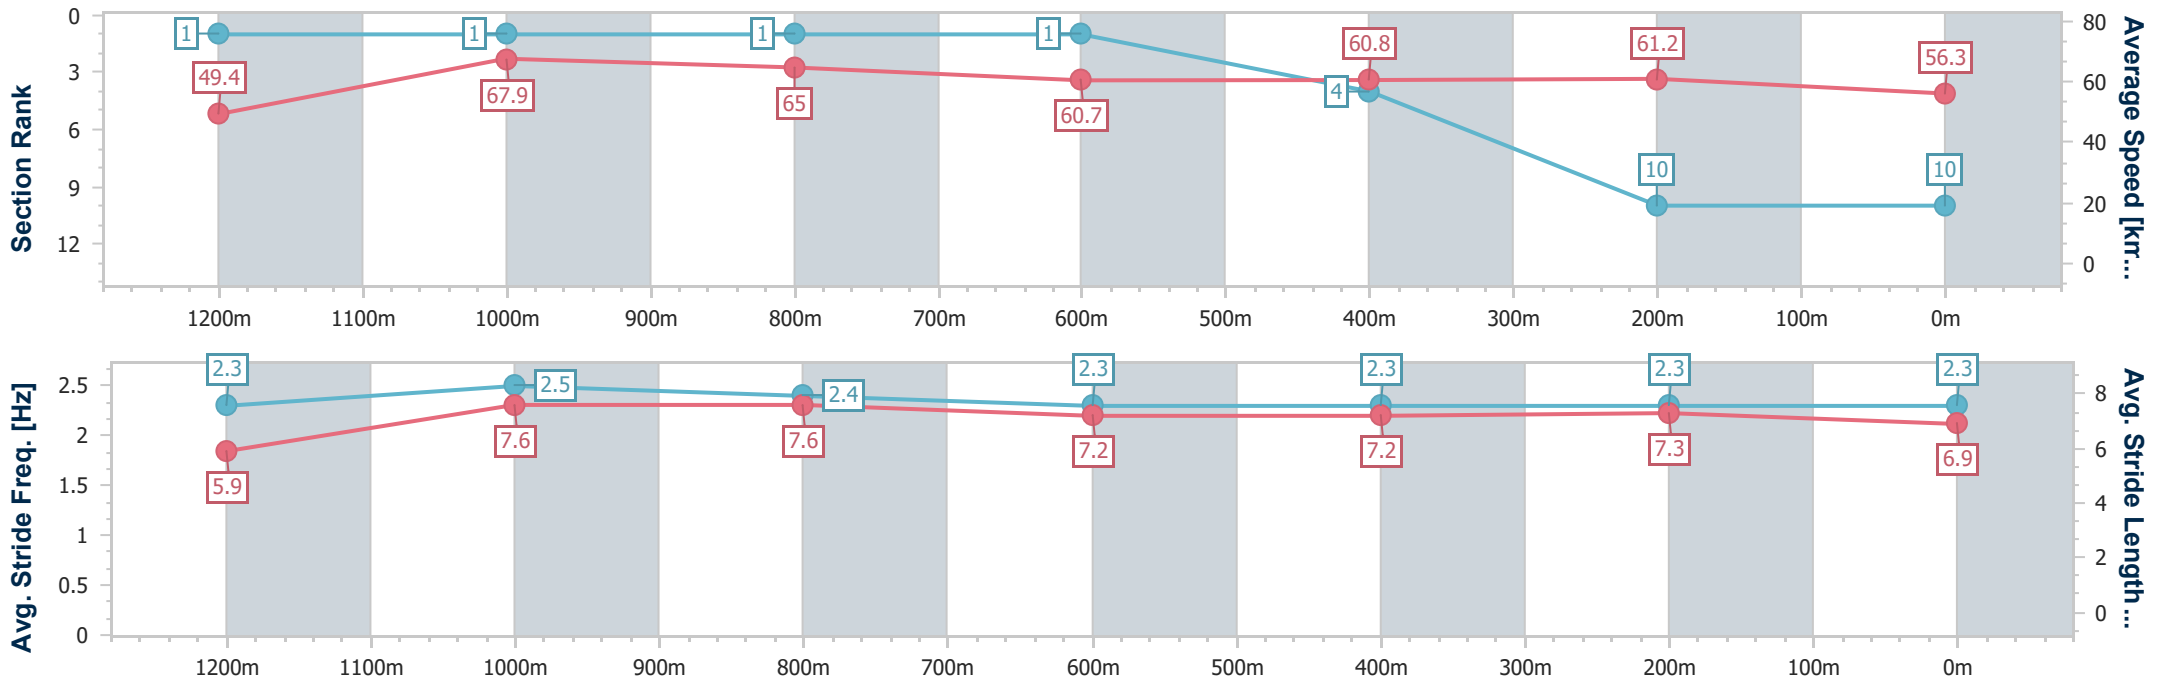

- [] Ranking at each section and finish
- .-.- No data available at this section
- NA No data available

Horse/Jockey Name	Stormtrooper
Final Rank	10
Fastest Section Time (Section)	0:10.60 (1200m)
Top Speed [km/h] (Section)	68.9 (1200m)
Race State	Finished

Doomben QLD Professional
 Race 8: LADBROKES MATES MODE BENCHMARK 70
 Handicap - 1350m

20 December 2023 - 17:30

Track Rating: Good 3, Weather: Fine, Rail Position: +9m Entire

BRISBANE
 RACING CLUB

Section	Overall	1200m	1000m	800m	600m	400m	200m
Section Times	1:21.08 [10] (0:10.96)	1:10.12 [1] (0:10.60)	0:59.52 [1] (0:11.10)	0:48.42 [1] (0:11.89)	0:36.53 [1] (0:11.97)	0:24.56 [4] (0:11.75)	0:12.81 [10] (0:12.81)
Average Speed [km/h]	49.4	67.9	65.0	60.7	60.8	61.2	56.3
Top Speed [km/h]	66.8	68.9	67.1	62.7	61.4	62.2	59.5
Avg. Dist. to Rail [m]	1.1	0.7	0.3	1.5	1.6	0.2	0.7
Avg. Stride Freq. [Hz]	2.3	2.5	2.4	2.3	2.3	2.3	2.3
Avg. Stride Length [m]	5.9	7.6	7.6	7.2	7.2	7.3	6.9

- [] Ranking at each section and finish
- .-.- No data available at this section
- NA No data available