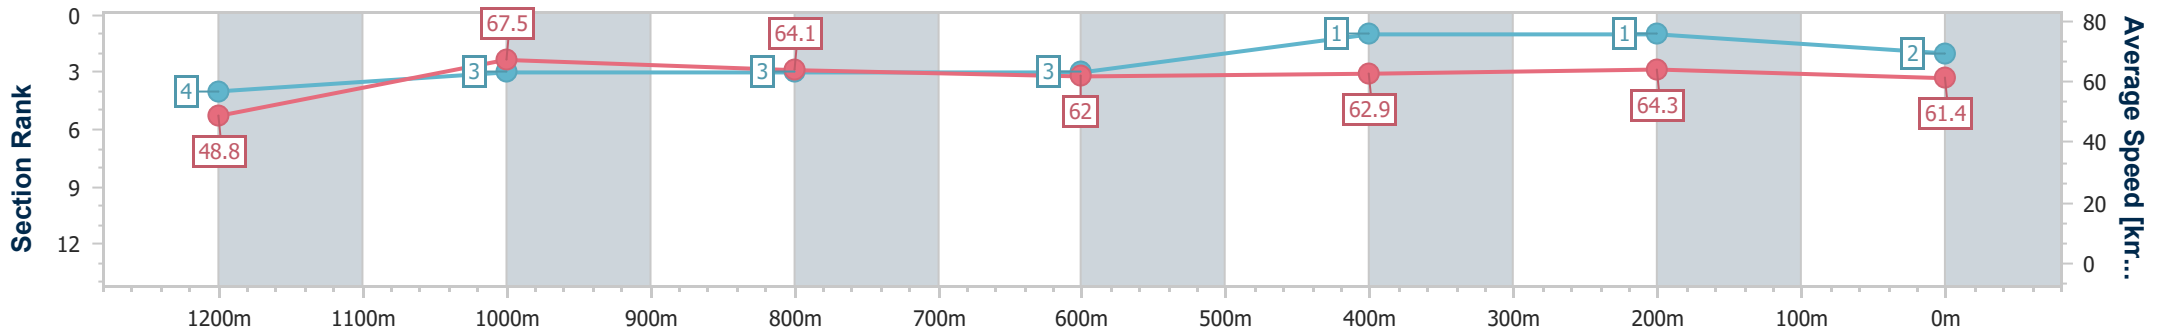

Doomben QLD Professional
 Race 8: LADBROKES MATES MODE BENCHMARK 70
 Handicap - 1350m

20 December 2023 - 17:30

Track Rating: Good 3, Weather: Fine, Rail Position: +9m Entire

BRISBANE
 RACING CLUB

Section	Overall	1200m	1000m	800m	600m	400m	200m
Section Times	1:19.08 [2] (0:11.02)	1:08.06 [4] (0:10.71)	0:57.35 [3] (0:11.29)	0:46.06 [3] (0:11.70)	0:34.36 [3] (0:11.48)	0:22.88 [1] (0:11.17)	0:11.71 [1] (0:11.71)
Average Speed [km/h]	48.8	67.5	64.1	62.0	62.9	64.3	61.4
Top Speed [km/h]	65.5	68.6	65.9	62.9	64.2	65.7	63.8
Avg. Dist. to Rail [m]	8.4	2.9	1.6	1.5	0.7	1.2	2.0
Avg. Stride Freq. [Hz]	2.2	2.4	2.3	2.2	2.3	2.4	2.3
Avg. Stride Length [m]	6.2	8.0	7.8	7.7	7.5	7.6	7.4