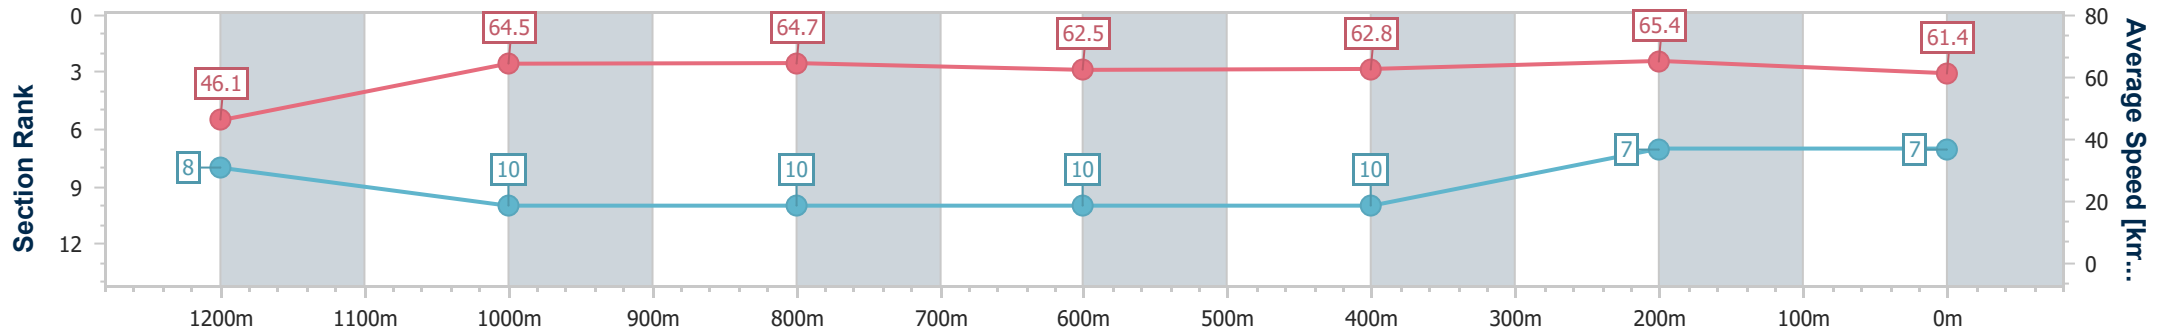

Doomben QLD Professional
Race 8: LADBROKES MATES MODE BENCHMARK 70
 Handicap - 1350m

20 December 2023 - 17:30

Track Rating: Good 3, Weather: Fine, Rail Position: +9m Entire

BRISBANE
RACING CLUB

Section	Overall	1200m	1000m	800m	600m	400m	200m
Section Times	1:19.82 [7] (0:11.66)	1:08.16 [8] (0:11.18)	0:56.98 [10] (0:11.16)	0:45.82 [10] (0:11.57)	0:34.25 [10] (0:11.48)	0:22.77 [10] (0:11.04)	0:11.73 [7] (0:11.73)
Average Speed [km/h]	46.1	64.5	64.7	62.5	62.8	65.4	61.4
Top Speed [km/h]	62.7	65.5	66.7	63.8	64.5	66.9	64.0
Avg. Dist. to Rail [m]	4.9	1.5	1.5	0.6	0.2	3.3	5.9
Avg. Stride Freq. [Hz]	2.2	2.3	2.3	2.3	2.3	2.4	2.4
Avg. Stride Length [m]	5.9	7.7	7.7	7.7	7.4	7.7	7.3