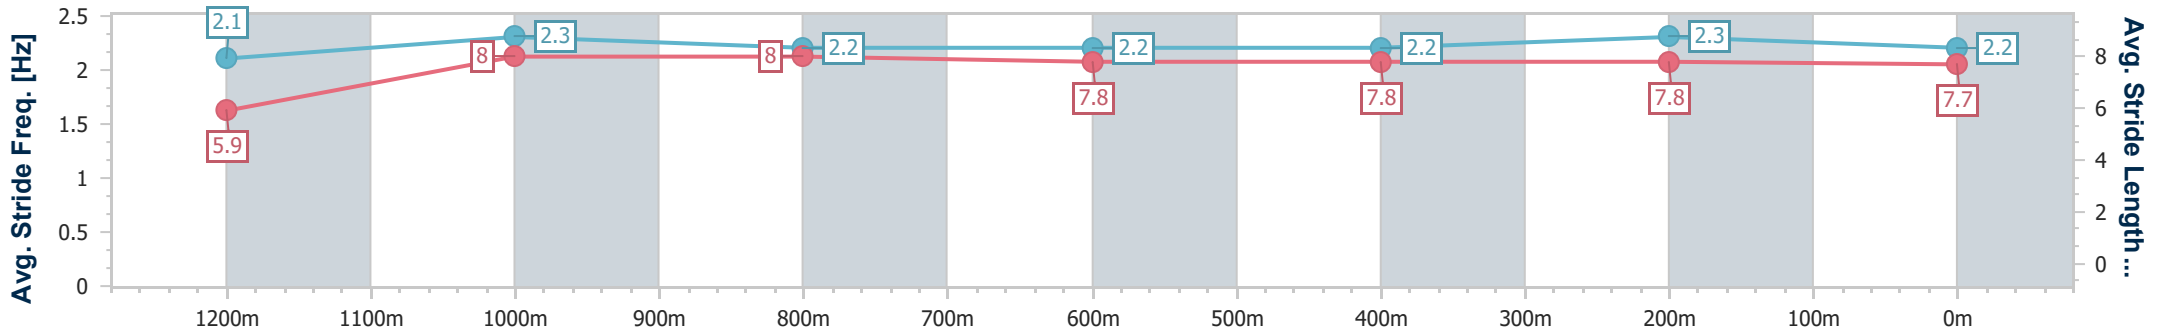

Doomben QLD Professional
 Race 8: LADBROKES MATES MODE BENCHMARK 70
 Handicap - 1350m

20 December 2023 - 17:30

Track Rating: Good 3, Weather: Fine, Rail Position: +9m Entire

BRISBANE
 RACING CLUB

Section	Overall	1200m	1000m	800m	600m	400m	200m
Section Times	1:20.00 [8] (0:11.74)	1:08.26 [9] (0:10.93)	0:57.33 [8] (0:11.10)	0:46.23 [9] (0:11.67)	0:34.56 [9] (0:11.45)	0:23.11 [9] (0:11.34)	0:11.77 [9] (0:11.77)
Average Speed [km/h]	46.0	65.6	65.3	61.7	62.5	63.4	61.2
Top Speed [km/h]	63.7	66.3	66.5	63.7	64.1	64.4	64.2
Avg. Dist. to Rail [m]	2.5	0.5	0.6	0.5	0.7	0.9	0.8
Avg. Stride Freq. [Hz]	2.1	2.3	2.2	2.2	2.2	2.3	2.2
Avg. Stride Length [m]	5.9	8.0	8.0	7.8	7.8	7.8	7.7

- [] Ranking at each section and finish
- .-.- No data available at this section
- NA No data available

Horse/Jockey Name	Sir Lamorak
Final Rank	9
Fastest Section Time (Section)	0:10.79 (1200m)
Top Speed [km/h] (Section)	67.6 (1200m)
Race State	Finished