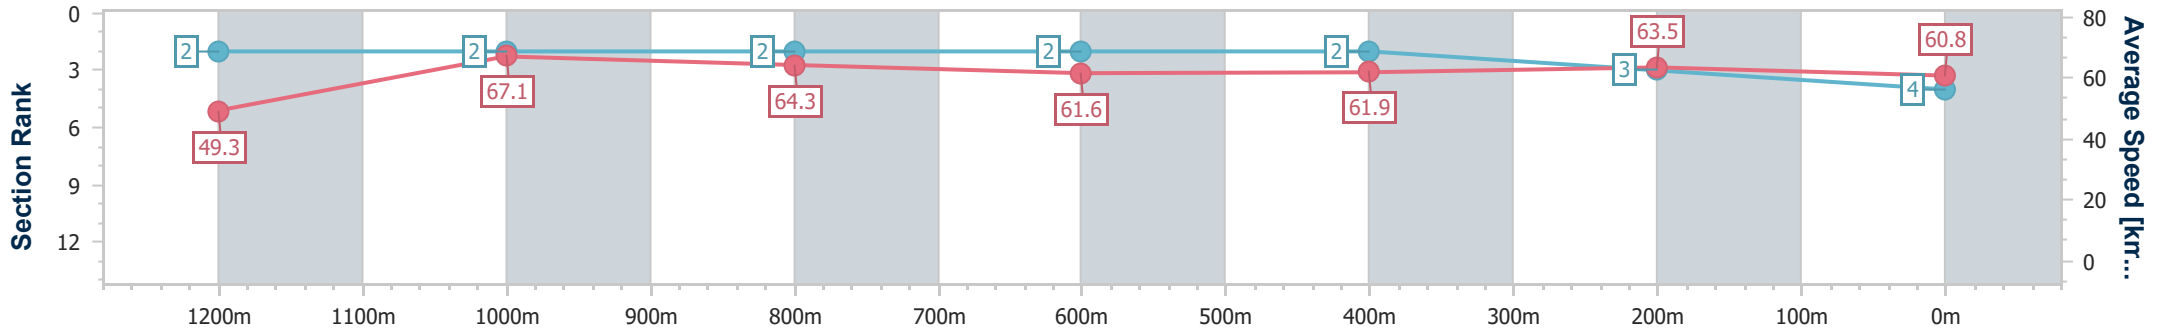

Doomben QLD Professional
 Race 8: LADBROKES MATES MODE BENCHMARK 70
 Handicap - 1350m

20 December 2023 - 17:30

Track Rating: Good 3, Weather: Fine, Rail Position: +9m Entire

BRISBANE
 RACING CLUB

Section	Overall	1200m	1000m	800m	600m	400m	200m
Section Times	1:19.46 [4] (0:10.99)	1:08.47 [2] (0:10.71)	0:57.76 [2] (0:11.26)	0:46.50 [2] (0:11.72)	0:34.78 [2] (0:11.64)	0:23.14 [2] (0:11.27)	0:11.87 [3] (0:11.87)
Average Speed [km/h]	49.3	67.1	64.3	61.6	61.9	63.5	60.8
Top Speed [km/h]	66.4	68.0	66.3	62.6	62.8	64.8	63.1
Avg. Dist. to Rail [m]	7.2	2.0	1.1	1.1	0.6	0.9	0.3
Avg. Stride Freq. [Hz]	2.2	2.3	2.3	2.3	2.2	2.3	2.2
Avg. Stride Length [m]	6.2	8.0	7.9	7.6	7.7	7.7	7.6