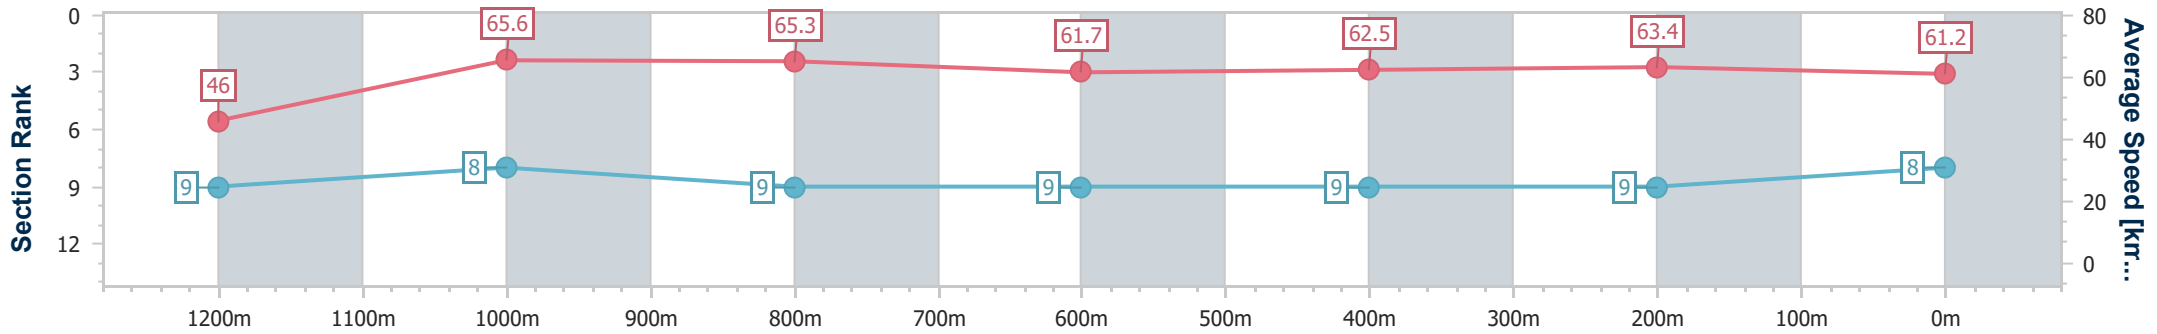

Doomben QLD Professional
 Race 8: LADBROKES MATES MODE BENCHMARK 70
 Handicap - 1350m

20 December 2023 - 17:30

Track Rating: Good 3, Weather: Fine, Rail Position: +9m Entire

BRISBANE
 RACING CLUB

Section	Overall	1200m	1000m	800m	600m	400m	200m
Section Times	1:20.00 [8] (0:11.74)	1:08.26 [9] (0:10.93)	0:57.33 [8] (0:11.10)	0:46.23 [9] (0:11.67)	0:34.56 [9] (0:11.45)	0:23.11 [9] (0:11.34)	0:11.77 [9] (0:11.77)
Average Speed [km/h]	46.0	65.6	65.3	61.7	62.5	63.4	61.2
Top Speed [km/h]	63.7	66.3	66.5	63.7	64.1	64.4	64.2
Avg. Dist. to Rail [m]	2.5	0.5	0.6	0.5	0.7	0.9	0.8
Avg. Stride Freq. [Hz]	2.1	2.3	2.2	2.2	2.2	2.3	2.2
Avg. Stride Length [m]	5.9	8.0	8.0	7.8	7.8	7.8	7.7

- [] Ranking at each section and finish
- .-.- No data available at this section
- NA No data available

Horse/Jockey Name	Sir Lamorak
Final Rank	9
Fastest Section Time (Section)	0:10.79 (1200m)
Top Speed [km/h] (Section)	67.6 (1200m)
Race State	Finished