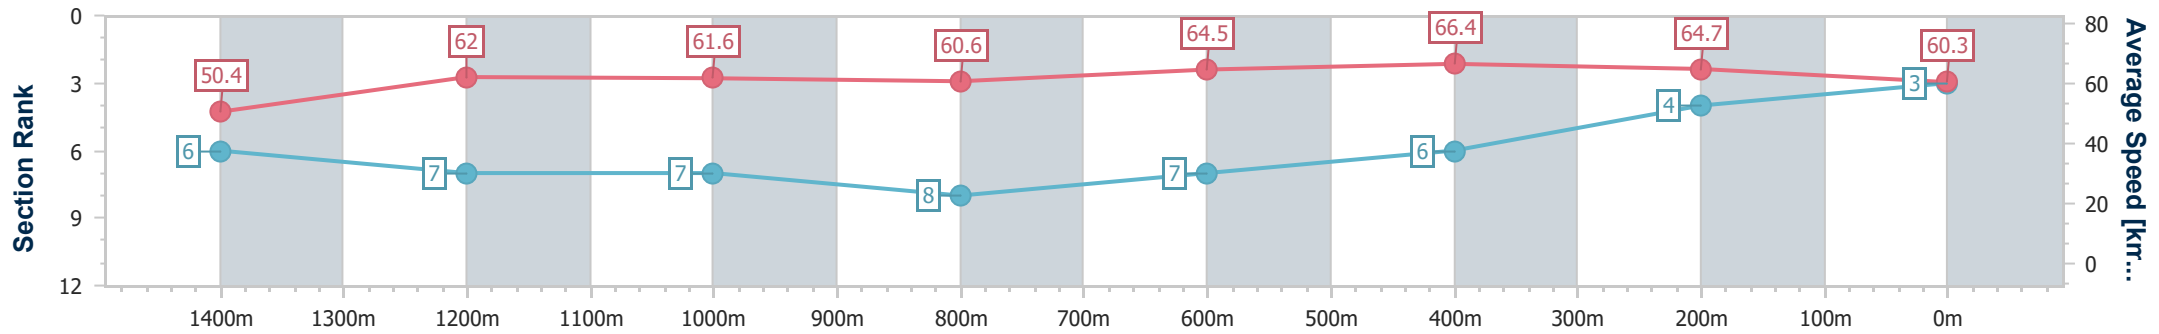

Eagle Farm QLD Professional  
Race 7: CHANNEL 7 BERNBOROUGH PLATE (3YO & UP) - LISTED - 1600m

23 December 2023 - 15:53

Track Rating: Good 4, Weather: Fine, Rail Position: +4m Entire

BRISBANE RACING CLUB

Section	Overall	1400m	1200m	1000m	800m	600m	400m	200m
Section Times	1:34.66 [3] (0:14.30)	1:20.36 [6] (0:11.67)	1:08.69 [7] (0:11.70)	0:56.99 [7] (0:11.99)	0:45.00 [8] (0:11.10)	0:33.90 [7] (0:10.84)	0:23.06 [6] (0:11.11)	0:11.95 [4] (0:11.95)
Average Speed [km/h]	50.4	62.0	61.6	60.6	64.5	66.4	64.7	60.3
Top Speed [km/h]	61.4	62.4	62.7	62.5	66.7	67.4	66.5	64.4
Avg. Dist. to Rail [m]	8.0	2.7	3.1	2.0	1.0	1.2	2.9	3.7
Avg. Stride Freq. [Hz]	2.2	2.3	2.2	2.2	2.3	2.4	2.4	2.3
Avg. Stride Length [m]	6.3	7.4	7.6	7.6	7.8	7.6	7.5	7.3