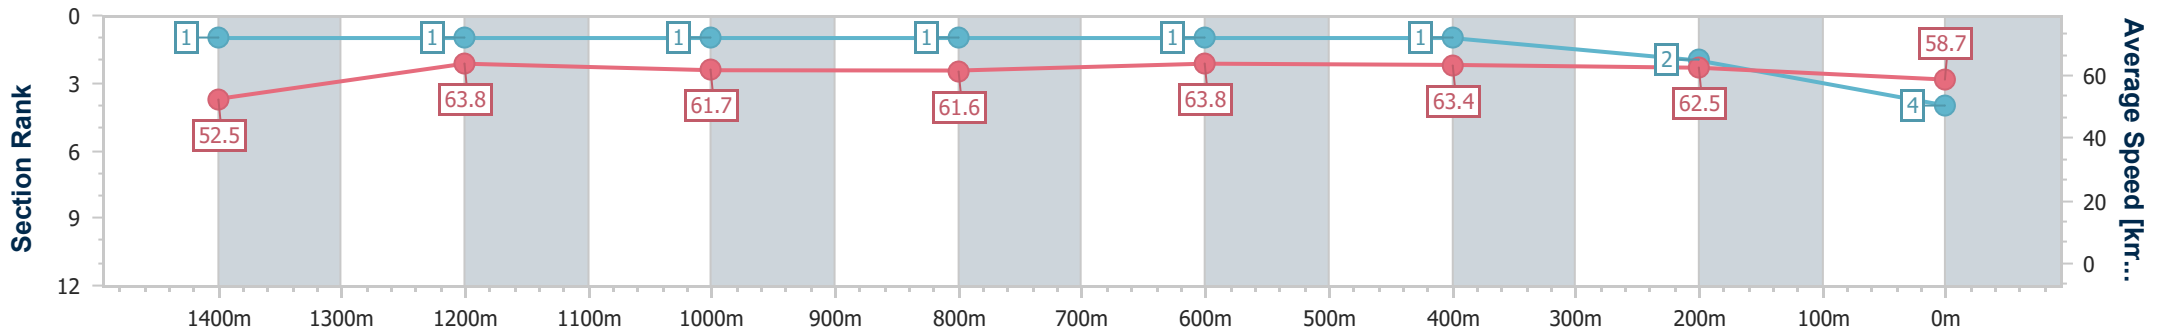

Eagle Farm QLD Professional  
Race 7: CHANNEL 7 BERNBOROUGH PLATE (3YO & UP) - LISTED - 1600m

23 December 2023 - 15:53

Track Rating: Good 4, Weather: Fine, Rail Position: +4m Entire

BRISBANE RACING CLUB

Section	Overall	1400m	1200m	1000m	800m	600m	400m	200m
Section Times	1:34.89 [4] (0:13.73)	1:21.16 [1] (0:11.33)	1:09.83 [1] (0:11.67)	0:58.16 [1] (0:11.79)	0:46.37 [1] (0:11.27)	0:35.10 [1] (0:11.34)	0:23.76 [1] (0:11.48)	0:12.28 [2] (0:12.28)
Average Speed [km/h]	52.5	63.8	61.7	61.6	63.8	63.4	62.5	58.7
Top Speed [km/h]	62.9	64.8	62.7	63.4	65.1	64.4	64.2	61.4
Avg. Dist. to Rail [m]	8.7	1.8	2.1	1.4	0.5	0.7	0.3	0.3
Avg. Stride Freq. [Hz]	2.3	2.4	2.3	2.3	2.4	2.4	2.4	2.4
Avg. Stride Length [m]	6.3	7.5	7.3	7.4	7.4	7.4	7.2	6.8