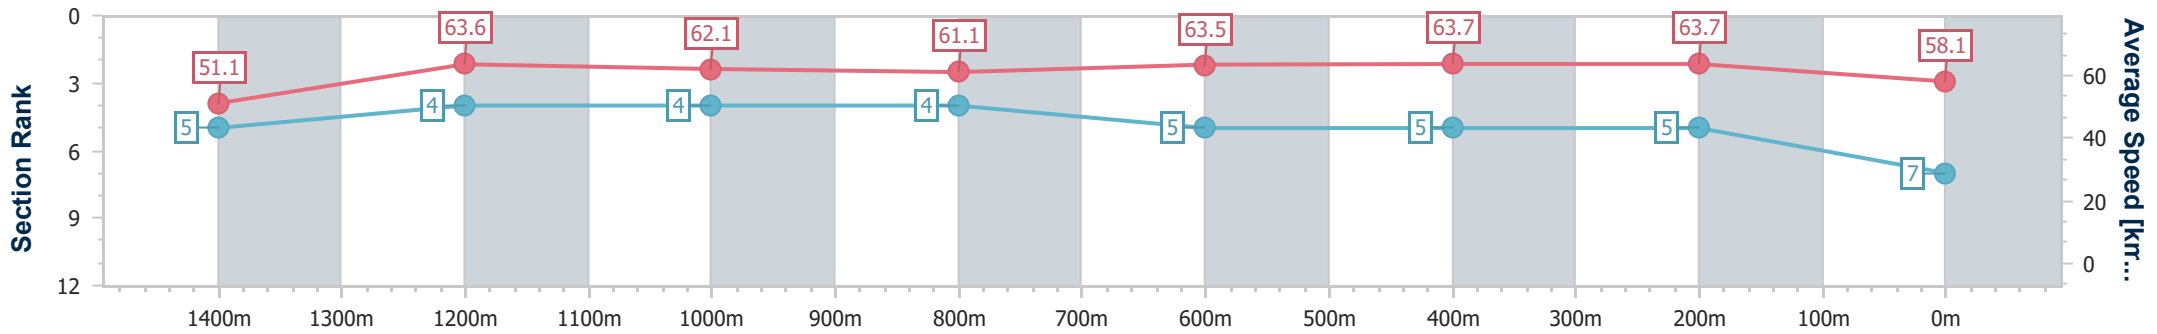

- [ ] Ranking at each section and finish
- .-.- No data available at this section
- NA No data available

Horse/Jockey Name	Jetty
Final Rank	7
Fastest Section Time (Section)	0:11.25 (600m)
Top Speed [km/h] (Section)	65.2 (400m)
Race State	Finished

Eagle Farm QLD Professional  
Race 7: CHANNEL 7 BERNBOROUGH PLATE (3YO & UP) - LISTED - 1600m

23 December 2023 - 15:53

Track Rating: Good 4, Weather: Fine, Rail Position: +4m Entire

BRISBANE RACING CLUB

Section	Overall	1400m	1200m	1000m	800m	600m	400m	200m
Section Times	1:35.23 [7] (0:14.14)	1:21.09 [5] (0:11.33)	1:09.76 [4] (0:11.61)	0:58.15 [4] (0:11.90)	0:46.25 [4] (0:11.33)	0:34.92 [5] (0:11.25)	0:23.67 [5] (0:11.29)	0:12.38 [5] (0:12.38)
Average Speed [km/h]	51.1	63.6	62.1	61.1	63.5	63.7	63.7	58.1
Top Speed [km/h]	64.0	64.6	63.8	62.0	64.9	64.6	65.2	61.5
Avg. Dist. to Rail [m]	5.9	1.5	2.4	1.8	0.3	1.4	0.7	0.2
Avg. Stride Freq. [Hz]	2.1	2.2	2.2	2.2	2.2	2.3	2.3	2.2
Avg. Stride Length [m]	6.8	8.0	7.9	7.9	7.9	7.7	7.7	7.4