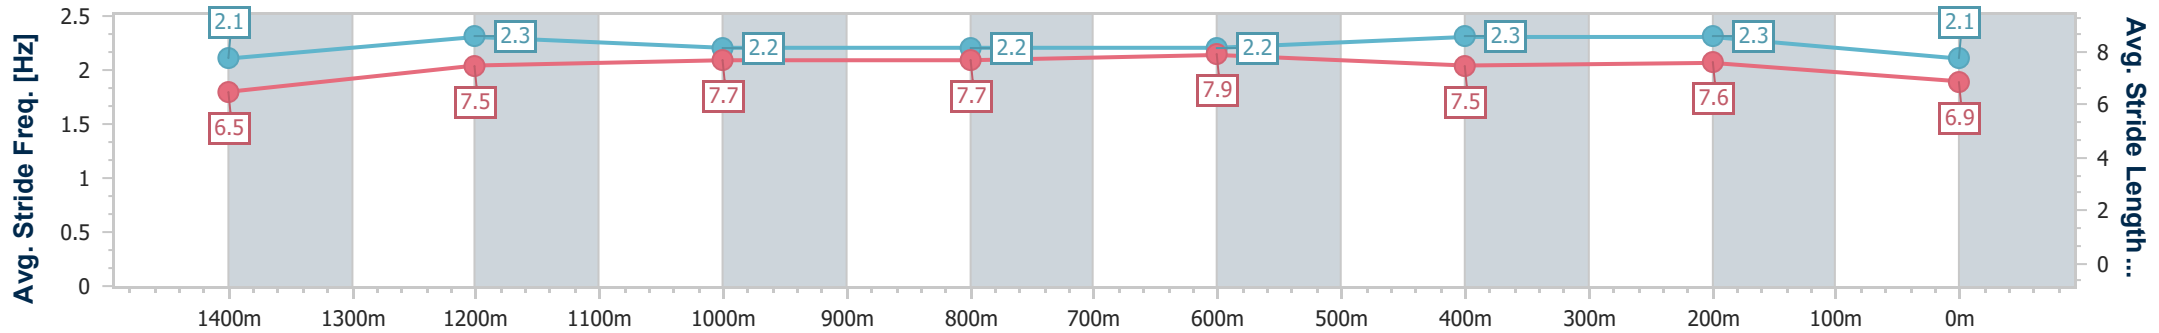

- [ ] Ranking at each section and finish
- .-.- No data available at this section
- NA No data available

Horse/Jockey Name	Vinco
Final Rank	10
Fastest Section Time (Section)	0:11.19 (600m)
Top Speed [km/h] (Section)	66.7 (600m)
Race State	Finished

Eagle Farm QLD Professional  
Race 7: CHANNEL 7 BERNBOROUGH PLATE (3YO & UP) - LISTED - 1600m

23 December 2023 - 15:53

Track Rating: Good 4, Weather: Fine, Rail Position: +4m Entire

BRISBANE RACING CLUB

Section	Overall	1400m	1200m	1000m	800m	600m	400m	200m
Section Times	1:37.28 [10] (0:14.62)	1:22.66 [9] (0:11.66)	1:11.00 [9] (0:11.65)	0:59.35 [9] (0:11.87)	0:47.48 [9] (0:11.26)	0:36.22 [8] (0:11.19)	0:25.03 [9] (0:11.40)	0:13.63 [10] (0:13.63)
Average Speed [km/h]	49.4	61.7	62.0	61.0	63.0	64.0	63.1	52.9
Top Speed [km/h]	61.6	62.6	62.7	62.3	65.2	66.7	65.4	60.3
Avg. Dist. to Rail [m]	6.7	1.6	2.3	0.9	2.4	1.8	3.3	4.5
Avg. Stride Freq. [Hz]	2.1	2.3	2.2	2.2	2.2	2.3	2.3	2.1
Avg. Stride Length [m]	6.5	7.5	7.7	7.7	7.9	7.5	7.6	6.9

- [ ] Ranking at each section and finish
- .-.- No data available at this section
- NA No data available