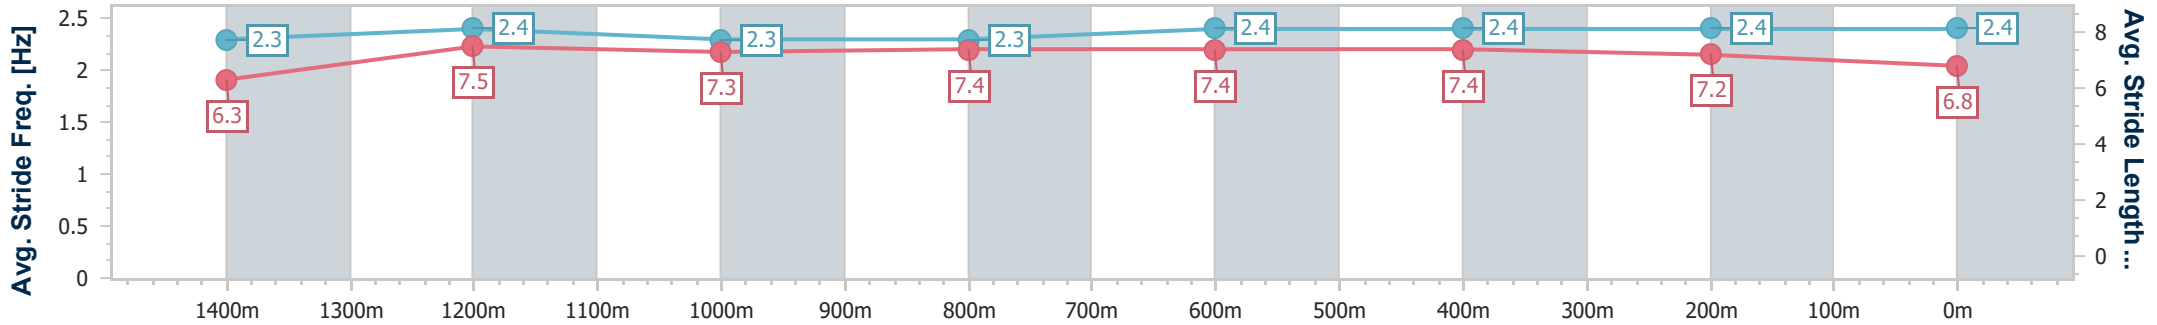

Eagle Farm QLD Professional  
Race 7: CHANNEL 7 BERNBOROUGH PLATE (3YO & UP) - LISTED - 1600m

23 December 2023 - 15:53

Track Rating: Good 4, Weather: Fine, Rail Position: +4m Entire

BRISBANE RACING CLUB

Section	Overall	1400m	1200m	1000m	800m	600m	400m	200m
Section Times	1:34.89 [4] (0:13.73)	1:21.16 [1] (0:11.33)	1:09.83 [1] (0:11.67)	0:58.16 [1] (0:11.79)	0:46.37 [1] (0:11.27)	0:35.10 [1] (0:11.34)	0:23.76 [1] (0:11.48)	0:12.28 [2] (0:12.28)
Average Speed [km/h]	52.5	63.8	61.7	61.6	63.8	63.4	62.5	58.7
Top Speed [km/h]	62.9	64.8	62.7	63.4	65.1	64.4	64.2	61.4
Avg. Dist. to Rail [m]	8.7	1.8	2.1	1.4	0.5	0.7	0.3	0.3
Avg. Stride Freq. [Hz]	2.3	2.4	2.3	2.3	2.4	2.4	2.4	2.4
Avg. Stride Length [m]	6.3	7.5	7.3	7.4	7.4	7.4	7.2	6.8