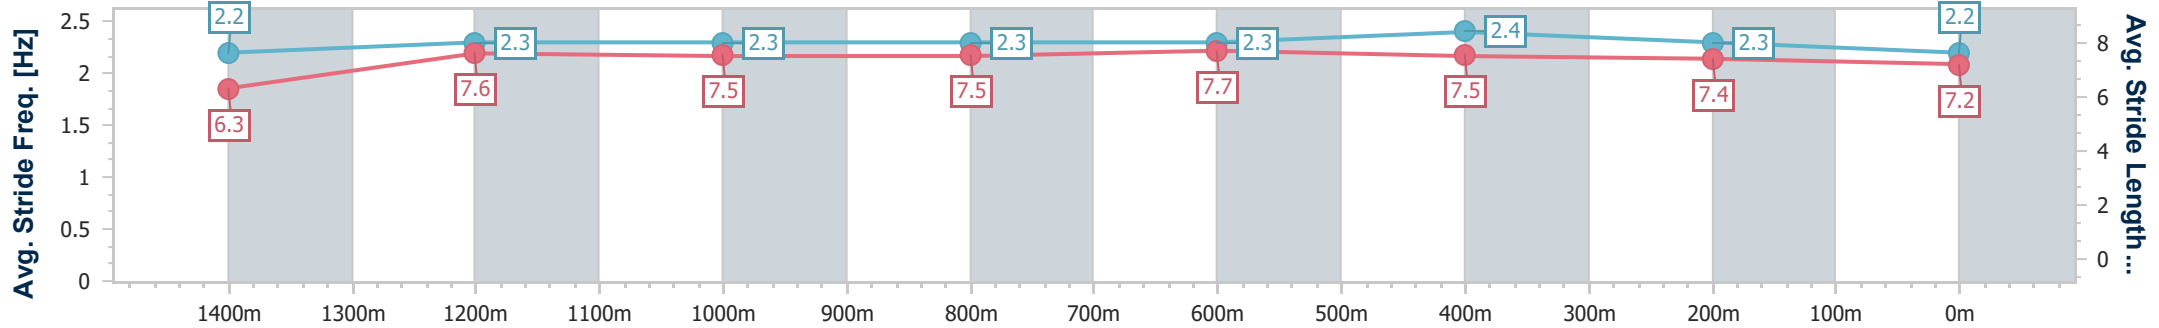

Eagle Farm QLD Professional  
Race 7: CHANNEL 7 BERNBOROUGH PLATE (3YO & UP) - LISTED - 1600m

23 December 2023 - 15:53

Track Rating: Good 4, Weather: Fine, Rail Position: +4m Entire

BRISBANE RACING CLUB

Section	Overall	1400m	1200m	1000m	800m	600m	400m	200m
Section Times	1:35.68 [8] (0:14.37)	1:21.31 [7] (0:11.37)	1:09.94 [6] (0:11.64)	0:58.30 [6] (0:11.89)	0:46.41 [6] (0:11.30)	0:35.11 [6] (0:11.07)	0:24.04 [7] (0:11.46)	0:12.58 [7] (0:12.58)
Average Speed [km/h]	50.3	63.6	61.8	61.4	64.1	65.0	62.7	57.3
Top Speed [km/h]	63.5	64.4	63.8	63.0	66.1	66.4	65.1	60.1
Avg. Dist. to Rail [m]	9.0	1.9	2.6	2.7	1.3	0.6	0.5	1.4
Avg. Stride Freq. [Hz]	2.2	2.3	2.3	2.3	2.3	2.4	2.3	2.2
Avg. Stride Length [m]	6.3	7.6	7.5	7.5	7.7	7.5	7.4	7.2

- [ ] Ranking at each section and finish
- .-.- No data available at this section
- NA No data available

Horse/Jockey Name	Trevelyan
Final Rank	9
Fastest Section Time (Section)	0:11.22 (600m)
Top Speed [km/h] (Section)	66.6 (600m)
Race State	Finished