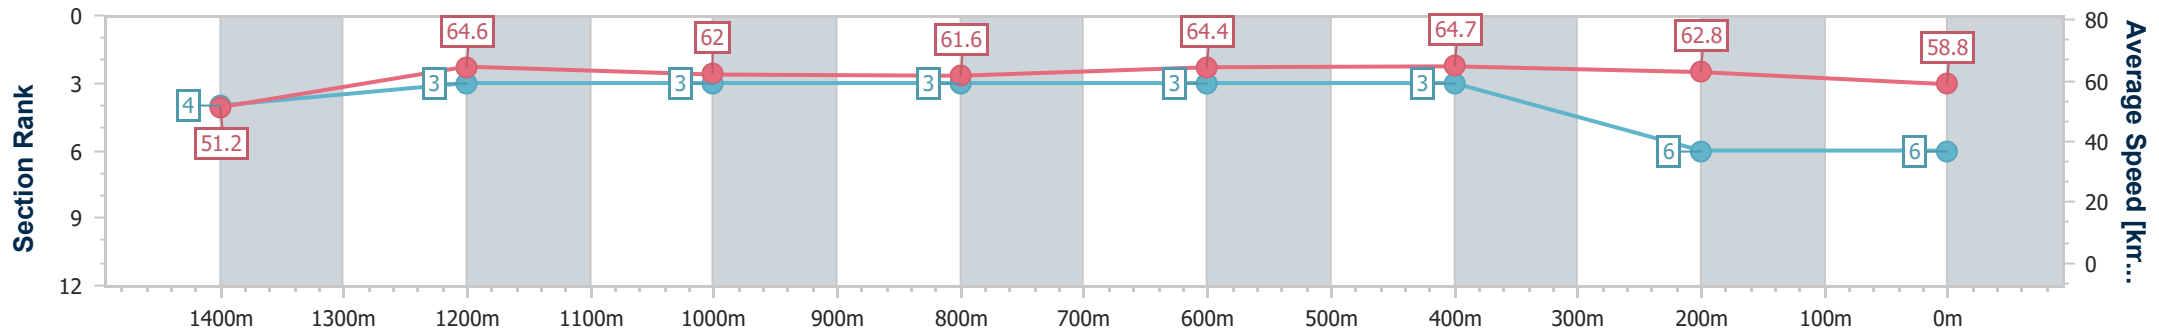

- [ ] Ranking at each section and finish
- .-.- No data available at this section
- NA No data available

Horse/Jockey Name	Love Tap
Final Rank	6
Fastest Section Time (Section)	0:11.19 (1400m)
Top Speed [km/h] (Section)	66.7 (600m)
Race State	Finished

Eagle Farm QLD Professional  
Race 7: CHANNEL 7 BERNBOROUGH PLATE (3YO & UP) - LISTED - 1600m

23 December 2023 - 15:53

Track Rating: Good 4, Weather: Fine, Rail Position: +4m Entire

BRISBANE RACING CLUB

Section	Overall	1400m	1200m	1000m	800m	600m	400m	200m
Section Times	1:35.19 [6] (0:14.11)	1:21.08 [4] (0:11.19)	1:09.89 [3] (0:11.66)	0:58.23 [3] (0:11.90)	0:46.33 [3] (0:11.29)	0:35.04 [3] (0:11.29)	0:23.75 [3] (0:11.47)	0:12.28 [6] (0:12.28)
Average Speed [km/h]	51.2	64.6	62.0	61.6	64.4	64.7	62.8	58.8
Top Speed [km/h]	64.3	65.5	62.8	63.4	66.0	66.7	65.1	60.6
Avg. Dist. to Rail [m]	11.3	4.7	4.6	3.6	2.0	3.1	3.3	2.9
Avg. Stride Freq. [Hz]	2.1	2.2	2.2	2.1	2.2	2.3	2.2	2.2
Avg. Stride Length [m]	6.8	8.1	8.0	8.0	8.1	7.9	7.8	7.5

- [ ] Ranking at each section and finish
- .-.- No data available at this section
- NA No data available

Horse/Jockey Name	Jetty
Final Rank	7
Fastest Section Time (Section)	0:11.25 (600m)
Top Speed [km/h] (Section)	65.2 (400m)
Race State	Finished