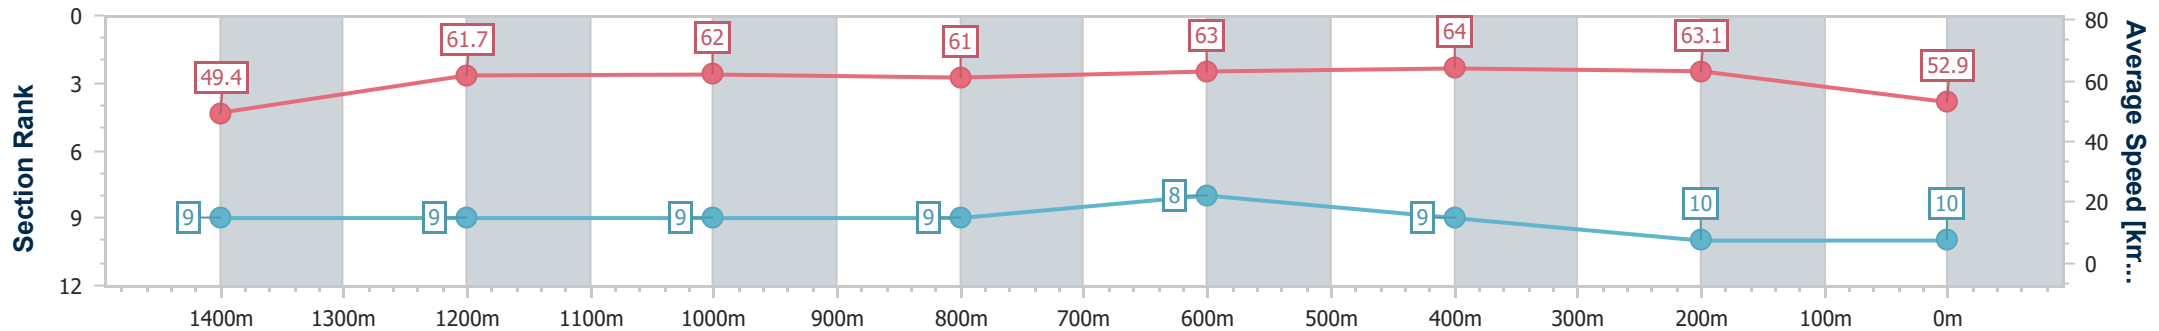

- [ ] Ranking at each section and finish
- .-.- No data available at this section
- NA No data available

Horse/Jockey Name	Vinco
Final Rank	10
Fastest Section Time (Section)	0:11.19 (600m)
Top Speed [km/h] (Section)	66.7 (600m)
Race State	Finished

Eagle Farm QLD Professional  
Race 7: CHANNEL 7 BERNBOROUGH PLATE (3YO & UP) - LISTED - 1600m

23 December 2023 - 15:53

Track Rating: Good 4, Weather: Fine, Rail Position: +4m Entire

BRISBANE RACING CLUB

Section	Overall	1400m	1200m	1000m	800m	600m	400m	200m
Section Times	1:37.28 [10] (0:14.62)	1:22.66 [9] (0:11.66)	1:11.00 [9] (0:11.65)	0:59.35 [9] (0:11.87)	0:47.48 [9] (0:11.26)	0:36.22 [8] (0:11.19)	0:25.03 [9] (0:11.40)	0:13.63 [10] (0:13.63)
Average Speed [km/h]	49.4	61.7	62.0	61.0	63.0	64.0	63.1	52.9
Top Speed [km/h]	61.6	62.6	62.7	62.3	65.2	66.7	65.4	60.3
Avg. Dist. to Rail [m]	6.7	1.6	2.3	0.9	2.4	1.8	3.3	4.5
Avg. Stride Freq. [Hz]	2.1	2.3	2.2	2.2	2.2	2.3	2.3	2.1
Avg. Stride Length [m]	6.5	7.5	7.7	7.7	7.9	7.5	7.6	6.9

- [ ] Ranking at each section and finish
- .-.- No data available at this section
- NA No data available