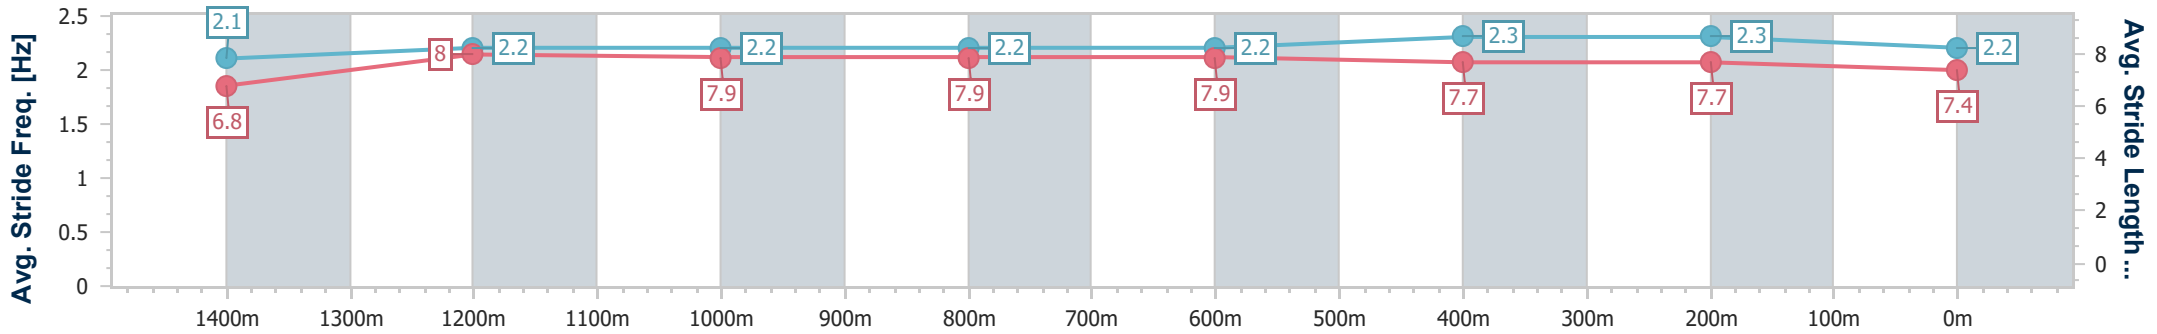

- [ ] Ranking at each section and finish
- .-.- No data available at this section
- NA No data available

Horse/Jockey Name	Jetty
Final Rank	7
Fastest Section Time (Section)	0:11.25 (600m)
Top Speed [km/h] (Section)	65.2 (400m)
Race State	Finished

Eagle Farm QLD Professional  
Race 7: CHANNEL 7 BERNBOROUGH PLATE (3YO & UP) - LISTED - 1600m

23 December 2023 - 15:53

Track Rating: Good 4, Weather: Fine, Rail Position: +4m Entire

BRISBANE RACING CLUB

Section	Overall	1400m	1200m	1000m	800m	600m	400m	200m
Section Times	1:35.23 [7] (0:14.14)	1:21.09 [5] (0:11.33)	1:09.76 [4] (0:11.61)	0:58.15 [4] (0:11.90)	0:46.25 [4] (0:11.33)	0:34.92 [5] (0:11.25)	0:23.67 [5] (0:11.29)	0:12.38 [5] (0:12.38)
Average Speed [km/h]	51.1	63.6	62.1	61.1	63.5	63.7	63.7	58.1
Top Speed [km/h]	64.0	64.6	63.8	62.0	64.9	64.6	65.2	61.5
Avg. Dist. to Rail [m]	5.9	1.5	2.4	1.8	0.3	1.4	0.7	0.2
Avg. Stride Freq. [Hz]	2.1	2.2	2.2	2.2	2.2	2.3	2.3	2.2
Avg. Stride Length [m]	6.8	8.0	7.9	7.9	7.9	7.7	7.7	7.4

- [ ] Ranking at each section and finish
- .-.- No data available at this section
- NA No data available

Horse/Jockey Name	Noah 'N' A Deel
Final Rank	8
Fastest Section Time (Section)	0:11.07 (600m)
Top Speed [km/h] (Section)	66.4 (600m)
Race State	Finished