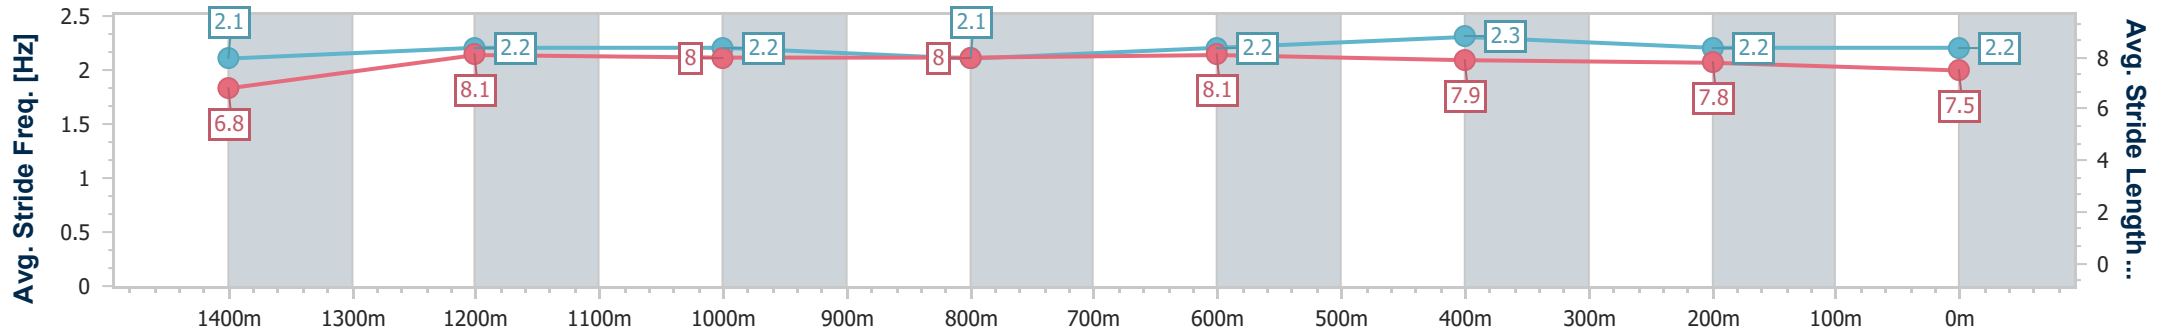

- [ ] Ranking at each section and finish
- .-.- No data available at this section
- NA No data available

Horse/Jockey Name	Love Tap
Final Rank	6
Fastest Section Time (Section)	0:11.19 (1400m)
Top Speed [km/h] (Section)	66.7 (600m)
Race State	Finished

Eagle Farm QLD Professional  
Race 7: CHANNEL 7 BERNBOROUGH PLATE (3YO & UP) - LISTED - 1600m

23 December 2023 - 15:53

Track Rating: Good 4, Weather: Fine, Rail Position: +4m Entire

BRISBANE RACING CLUB

Section	Overall	1400m	1200m	1000m	800m	600m	400m	200m
Section Times	1:35.19 [6] (0:14.11)	1:21.08 [4] (0:11.19)	1:09.89 [3] (0:11.66)	0:58.23 [3] (0:11.90)	0:46.33 [3] (0:11.29)	0:35.04 [3] (0:11.29)	0:23.75 [3] (0:11.47)	0:12.28 [6] (0:12.28)
Average Speed [km/h]	51.2	64.6	62.0	61.6	64.4	64.7	62.8	58.8
Top Speed [km/h]	64.3	65.5	62.8	63.4	66.0	66.7	65.1	60.6
Avg. Dist. to Rail [m]	11.3	4.7	4.6	3.6	2.0	3.1	3.3	2.9
Avg. Stride Freq. [Hz]	2.1	2.2	2.2	2.1	2.2	2.3	2.2	2.2
Avg. Stride Length [m]	6.8	8.1	8.0	8.0	8.1	7.9	7.8	7.5

- [ ] Ranking at each section and finish
- .-.- No data available at this section
- NA No data available

Horse/Jockey Name	Jetty
Final Rank	7
Fastest Section Time (Section)	0:11.25 (600m)
Top Speed [km/h] (Section)	65.2 (400m)
Race State	Finished