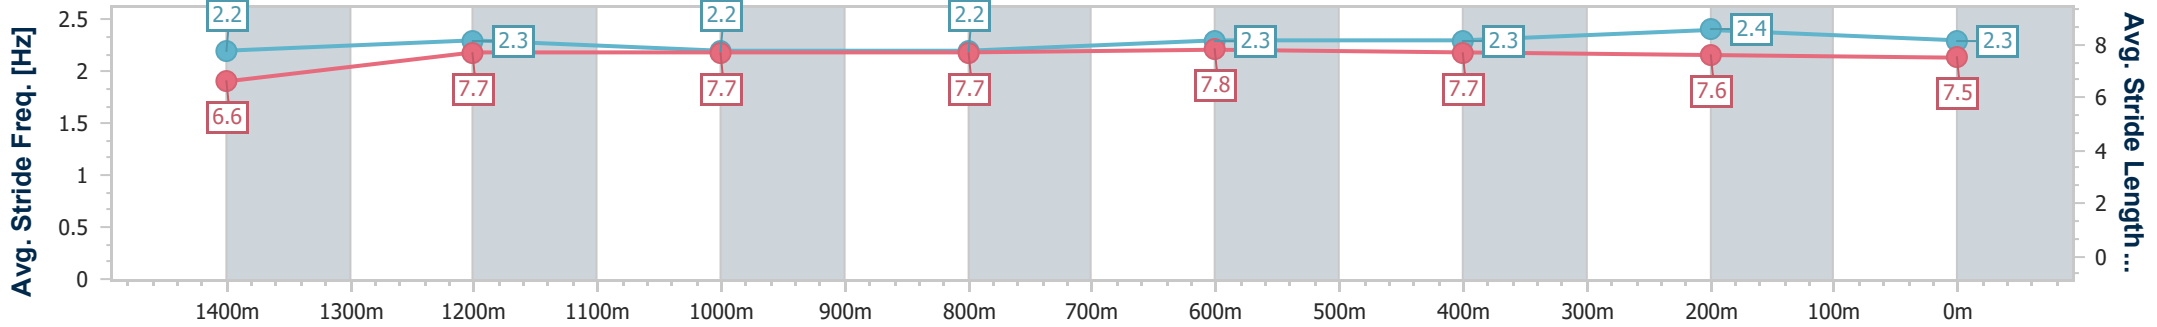

Eagle Farm QLD Professional  
Race 7: CHANNEL 7 BERNBOROUGH PLATE (3YO & UP) - LISTED - 1600m

23 December 2023 - 15:53

Track Rating: Good 4, Weather: Fine, Rail Position: +4m Entire

BRISBANE RACING CLUB

Section	Overall	1400m	1200m	1000m	800m	600m	400m	200m
Section Times	1:34.17 [1] (0:14.08)	1:20.09 [3] (0:11.47)	1:08.62 [5] (0:11.64)	0:56.98 [5] (0:11.90)	0:45.08 [5] (0:11.13)	0:33.95 [4] (0:11.32)	0:22.63 [4] (0:11.02)	0:11.61 [1] (0:11.61)
Average Speed [km/h]	51.4	62.9	62.1	61.2	64.1	63.1	65.3	62.0
Top Speed [km/h]	62.3	63.8	64.2	62.7	66.3	64.9	67.4	64.7
Avg. Dist. to Rail [m]	10.2	3.8	4.4	2.6	1.5	2.0	0.9	2.1
Avg. Stride Freq. [Hz]	2.2	2.3	2.2	2.2	2.3	2.3	2.4	2.3
Avg. Stride Length [m]	6.6	7.7	7.7	7.7	7.8	7.7	7.6	7.5