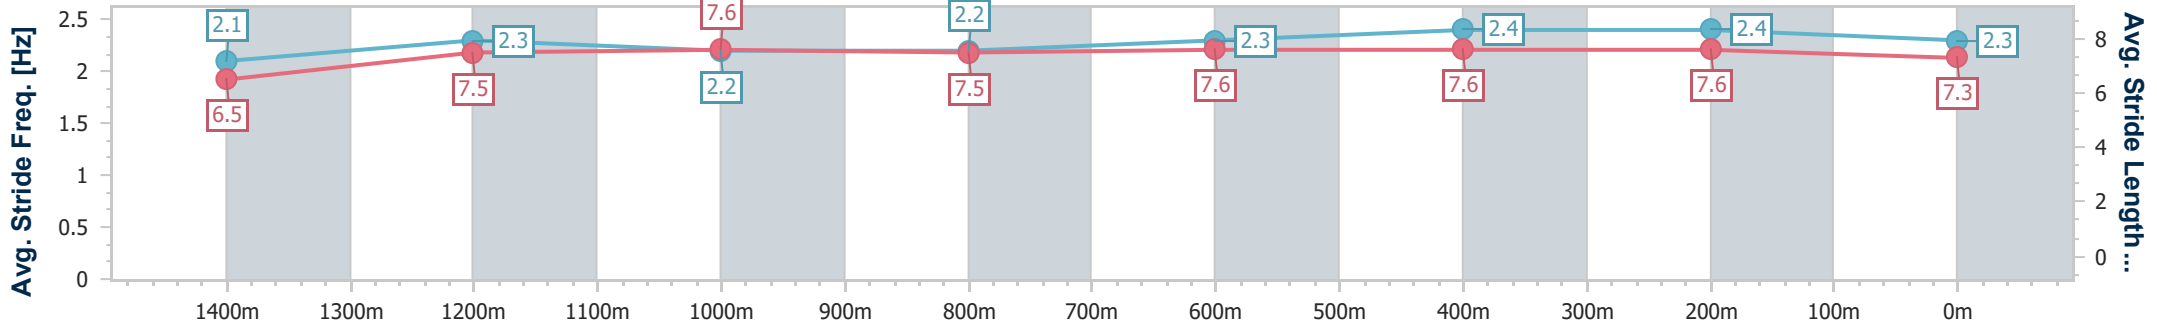

Eagle Farm QLD Professional  
Race 7: CHANNEL 7 BERNBOROUGH PLATE (3YO & UP) - LISTED - 1600m

23 December 2023 - 15:53

Track Rating: Good 4, Weather: Fine, Rail Position: +4m Entire

BRISBANE RACING CLUB

Section	Overall	1400m	1200m	1000m	800m	600m	400m	200m
Section Times	1:34.97 [5] (0:14.51)	1:20.46 [8] (0:11.88)	1:08.58 [10] (0:11.71)	0:56.87 [10] (0:11.83)	0:45.04 [10] (0:11.38)	0:33.66 [10] (0:10.89)	0:22.77 [8] (0:11.02)	0:11.75 [8] (0:11.75)
Average Speed [km/h]	49.8	60.9	61.6	61.6	63.5	66.6	65.3	61.3
Top Speed [km/h]	61.7	61.7	63.0	63.2	65.0	67.6	67.6	63.8
Avg. Dist. to Rail [m]	11.7	3.6	3.3	2.2	0.9	1.6	5.3	6.2
Avg. Stride Freq. [Hz]	2.1	2.3	2.2	2.2	2.3	2.4	2.4	2.3
Avg. Stride Length [m]	6.5	7.5	7.6	7.5	7.6	7.6	7.6	7.3

- [ ] Ranking at each section and finish
- .-.- No data available at this section
- NA No data available

Horse/Jockey Name	Love Tap
Final Rank	6
Fastest Section Time (Section)	0:11.19 (1400m)
Top Speed [km/h] (Section)	66.7 (600m)
Race State	Finished