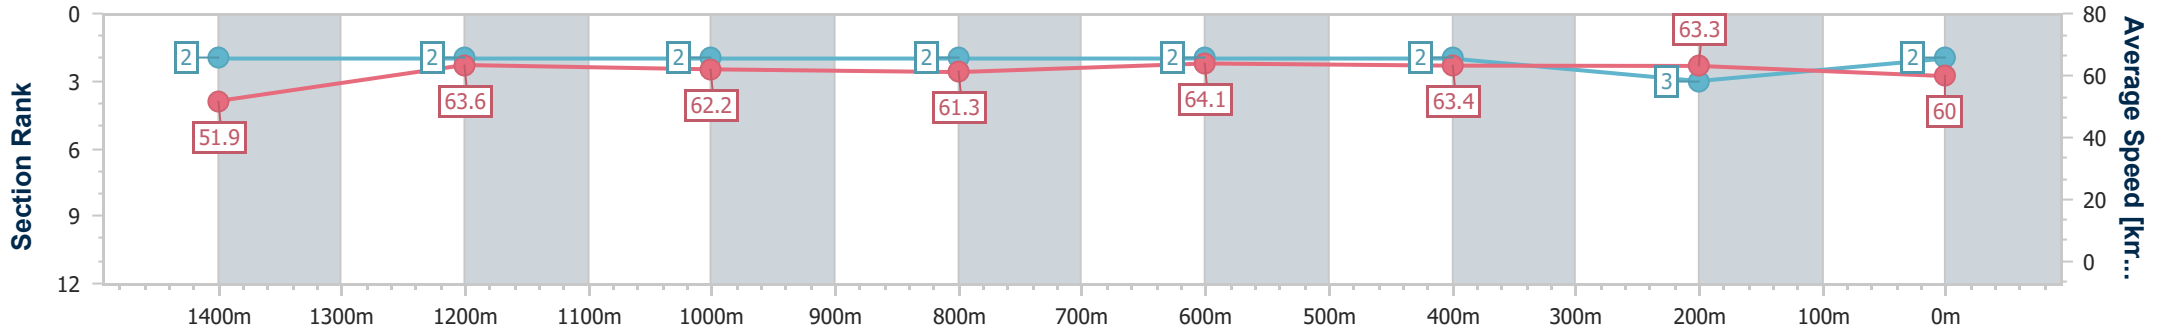

Eagle Farm QLD Professional  
Race 7: CHANNEL 7 BERNBOROUGH PLATE (3YO & UP) - LISTED - 1600m

23 December 2023 - 15:53

Track Rating: Good 4, Weather: Fine, Rail Position: +4m Entire

BRISBANE RACING CLUB

Section	Overall	1400m	1200m	1000m	800m	600m	400m	200m
Section Times	1:34.64 [2] (0:13.88)	1:20.76 [2] (0:11.32)	1:09.44 [2] (0:11.59)	0:57.85 [2] (0:11.89)	0:45.96 [2] (0:11.26)	0:34.70 [2] (0:11.31)	0:23.39 [2] (0:11.38)	0:12.01 [3] (0:12.01)
Average Speed [km/h]	51.9	63.6	62.2	61.3	64.1	63.4	63.3	60.0
Top Speed [km/h]	63.8	64.8	63.4	62.1	65.8	64.3	64.5	62.6
Avg. Dist. to Rail [m]	6.3	2.6	2.7	2.5	0.6	0.7	0.7	1.2
Avg. Stride Freq. [Hz]	2.2	2.3	2.2	2.2	2.3	2.3	2.3	2.3
Avg. Stride Length [m]	6.7	7.7	7.7	7.6	7.8	7.5	7.4	7.3