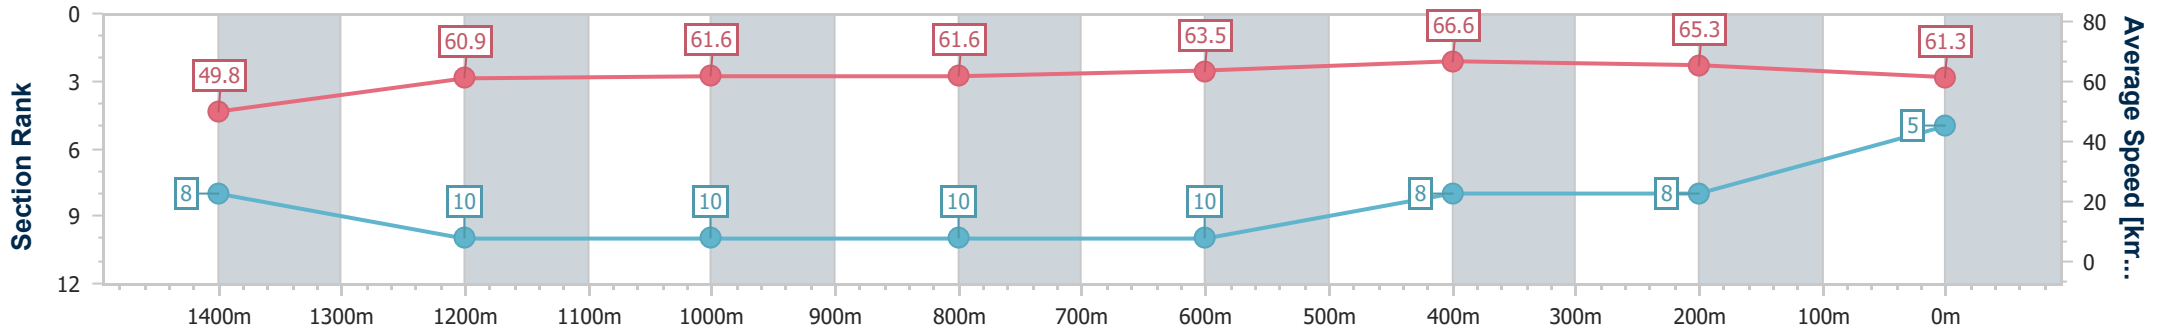

Eagle Farm QLD Professional  
Race 7: CHANNEL 7 BERNBOROUGH PLATE (3YO & UP) - LISTED - 1600m

23 December 2023 - 15:53

Track Rating: Good 4, Weather: Fine, Rail Position: +4m Entire

BRISBANE RACING CLUB

Section	Overall	1400m	1200m	1000m	800m	600m	400m	200m
Section Times	1:34.97 [5] (0:14.51)	1:20.46 [8] (0:11.88)	1:08.58 [10] (0:11.71)	0:56.87 [10] (0:11.83)	0:45.04 [10] (0:11.38)	0:33.66 [10] (0:10.89)	0:22.77 [8] (0:11.02)	0:11.75 [8] (0:11.75)
Average Speed [km/h]	49.8	60.9	61.6	61.6	63.5	66.6	65.3	61.3
Top Speed [km/h]	61.7	61.7	63.0	63.2	65.0	67.6	67.6	63.8
Avg. Dist. to Rail [m]	11.7	3.6	3.3	2.2	0.9	1.6	5.3	6.2
Avg. Stride Freq. [Hz]	2.1	2.3	2.2	2.2	2.3	2.4	2.4	2.3
Avg. Stride Length [m]	6.5	7.5	7.6	7.5	7.6	7.6	7.6	7.3

- [ ] Ranking at each section and finish
- .-.- No data available at this section
- NA No data available

Horse/Jockey Name	Love Tap
Final Rank	6
Fastest Section Time (Section)	0:11.19 (1400m)
Top Speed [km/h] (Section)	66.7 (600m)
Race State	Finished