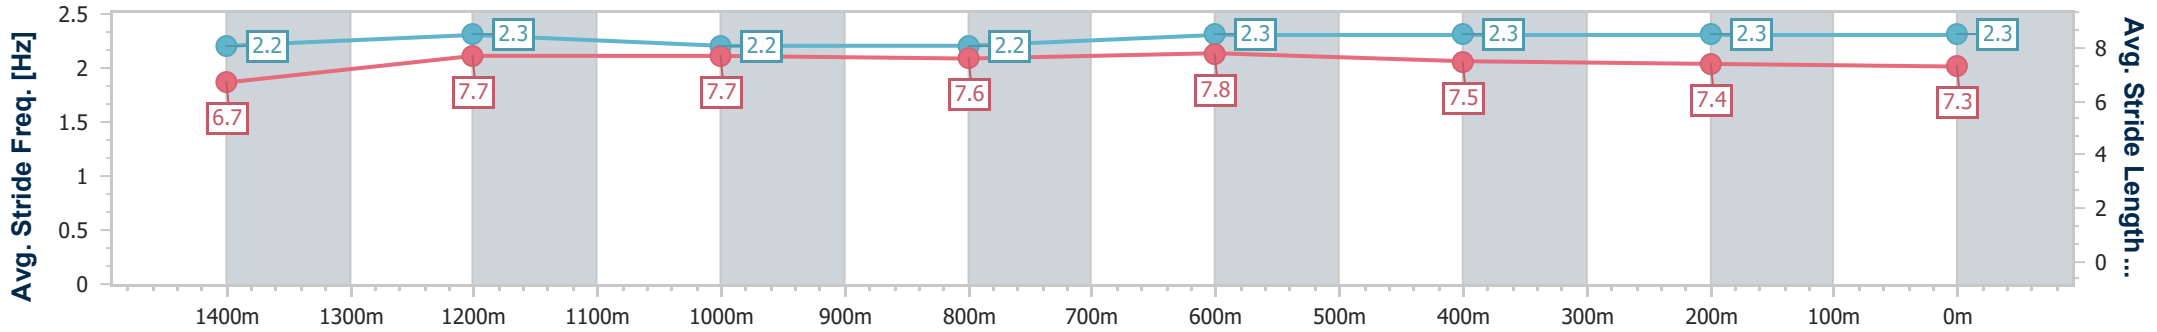

Eagle Farm QLD Professional  
Race 7: CHANNEL 7 BERNBOROUGH PLATE (3YO & UP) - LISTED - 1600m

23 December 2023 - 15:53

Track Rating: Good 4, Weather: Fine, Rail Position: +4m Entire

BRISBANE RACING CLUB

Section	Overall	1400m	1200m	1000m	800m	600m	400m	200m
Section Times	1:34.64 [2] (0:13.88)	1:20.76 [2] (0:11.32)	1:09.44 [2] (0:11.59)	0:57.85 [2] (0:11.89)	0:45.96 [2] (0:11.26)	0:34.70 [2] (0:11.31)	0:23.39 [2] (0:11.38)	0:12.01 [3] (0:12.01)
Average Speed [km/h]	51.9	63.6	62.2	61.3	64.1	63.4	63.3	60.0
Top Speed [km/h]	63.8	64.8	63.4	62.1	65.8	64.3	64.5	62.6
Avg. Dist. to Rail [m]	6.3	2.6	2.7	2.5	0.6	0.7	0.7	1.2
Avg. Stride Freq. [Hz]	2.2	2.3	2.2	2.2	2.3	2.3	2.3	2.3
Avg. Stride Length [m]	6.7	7.7	7.7	7.6	7.8	7.5	7.4	7.3