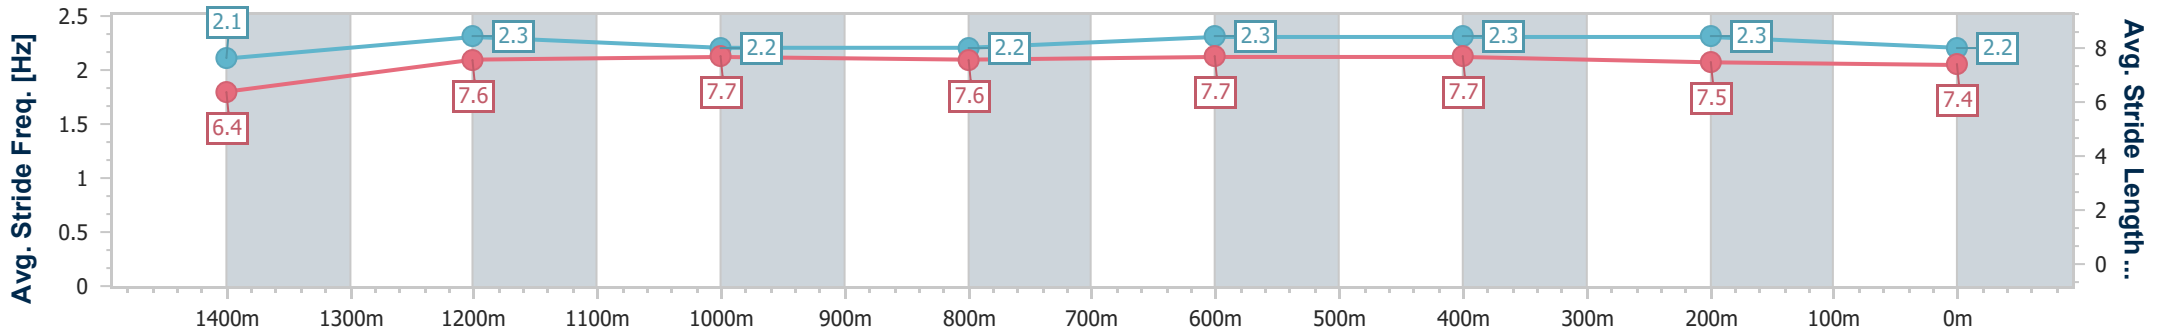

- [ ] Ranking at each section and finish
- .-.- No data available at this section
- NA No data available

Horse/Jockey Name	Trevelyan
Final Rank	9
Fastest Section Time (Section)	0:11.22 (600m)
Top Speed [km/h] (Section)	66.6 (600m)
Race State	Finished

Eagle Farm QLD Professional  
Race 7: CHANNEL 7 BERNBOROUGH PLATE (3YO & UP) - LISTED - 1600m

23 December 2023 - 15:53

Track Rating: Good 4, Weather: Fine, Rail Position: +4m Entire

BRISBANE RACING CLUB

Section	Overall	1400m	1200m	1000m	800m	600m	400m	200m
Section Times	1:35.84 [9] (0:14.62)	1:21.22 [10] (0:11.59)	1:09.63 [8] (0:11.58)	0:58.05 [8] (0:11.85)	0:46.20 [7] (0:11.44)	0:34.76 [9] (0:11.22)	0:23.54 [10] (0:11.29)	0:12.25 [9] (0:12.25)
Average Speed [km/h]	49.5	62.5	62.2	61.6	63.9	65.1	64.0	58.9
Top Speed [km/h]	62.5	62.9	63.4	63.2	64.0	66.6	65.6	62.4
Avg. Dist. to Rail [m]	10.3	2.8	3.5	3.2	3.0	3.7	5.2	5.7
Avg. Stride Freq. [Hz]	2.1	2.3	2.2	2.2	2.3	2.3	2.3	2.2
Avg. Stride Length [m]	6.4	7.6	7.7	7.6	7.7	7.7	7.5	7.4

- [ ] Ranking at each section and finish
- .-.- No data available at this section
- NA No data available

Horse/Jockey Name	Vinco
Final Rank	10
Fastest Section Time (Section)	0:11.19 (600m)
Top Speed [km/h] (Section)	66.7 (600m)
Race State	Finished