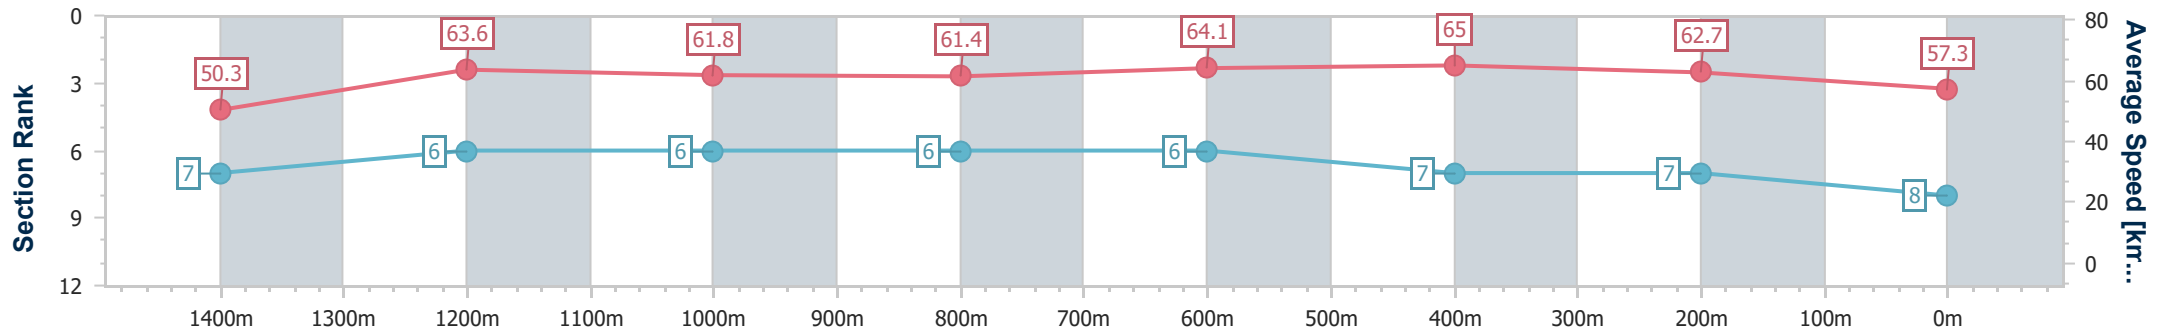

Eagle Farm QLD Professional  
Race 7: CHANNEL 7 BERNBOROUGH PLATE (3YO & UP) - LISTED - 1600m

23 December 2023 - 15:53

Track Rating: Good 4, Weather: Fine, Rail Position: +4m Entire

BRISBANE RACING CLUB

Section	Overall	1400m	1200m	1000m	800m	600m	400m	200m
Section Times	1:35.68 [8] (0:14.37)	1:21.31 [7] (0:11.37)	1:09.94 [6] (0:11.64)	0:58.30 [6] (0:11.89)	0:46.41 [6] (0:11.30)	0:35.11 [6] (0:11.07)	0:24.04 [7] (0:11.46)	0:12.58 [7] (0:12.58)
Average Speed [km/h]	50.3	63.6	61.8	61.4	64.1	65.0	62.7	57.3
Top Speed [km/h]	63.5	64.4	63.8	63.0	66.1	66.4	65.1	60.1
Avg. Dist. to Rail [m]	9.0	1.9	2.6	2.7	1.3	0.6	0.5	1.4
Avg. Stride Freq. [Hz]	2.2	2.3	2.3	2.3	2.3	2.4	2.3	2.2
Avg. Stride Length [m]	6.3	7.6	7.5	7.5	7.7	7.5	7.4	7.2

- [ ] Ranking at each section and finish
- .-.- No data available at this section
- NA No data available

Horse/Jockey Name	Trevelyan
Final Rank	9
Fastest Section Time (Section)	0:11.22 (600m)
Top Speed [km/h] (Section)	66.6 (600m)
Race State	Finished