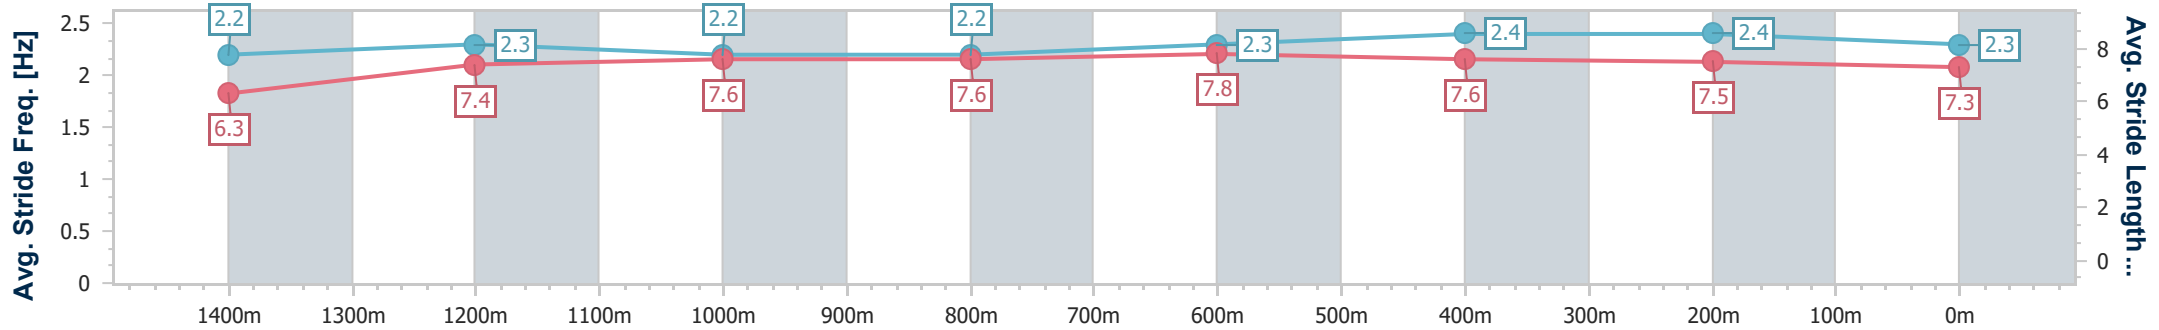

Eagle Farm QLD Professional  
Race 7: CHANNEL 7 BERNBOROUGH PLATE (3YO & UP) - LISTED - 1600m

23 December 2023 - 15:53

Track Rating: Good 4, Weather: Fine, Rail Position: +4m Entire

BRISBANE RACING CLUB

Section	Overall	1400m	1200m	1000m	800m	600m	400m	200m
Section Times	1:34.66 [3] (0:14.30)	1:20.36 [6] (0:11.67)	1:08.69 [7] (0:11.70)	0:56.99 [7] (0:11.99)	0:45.00 [8] (0:11.10)	0:33.90 [7] (0:10.84)	0:23.06 [6] (0:11.11)	0:11.95 [4] (0:11.95)
Average Speed [km/h]	50.4	62.0	61.6	60.6	64.5	66.4	64.7	60.3
Top Speed [km/h]	61.4	62.4	62.7	62.5	66.7	67.4	66.5	64.4
Avg. Dist. to Rail [m]	8.0	2.7	3.1	2.0	1.0	1.2	2.9	3.7
Avg. Stride Freq. [Hz]	2.2	2.3	2.2	2.2	2.3	2.4	2.4	2.3
Avg. Stride Length [m]	6.3	7.4	7.6	7.6	7.8	7.6	7.5	7.3