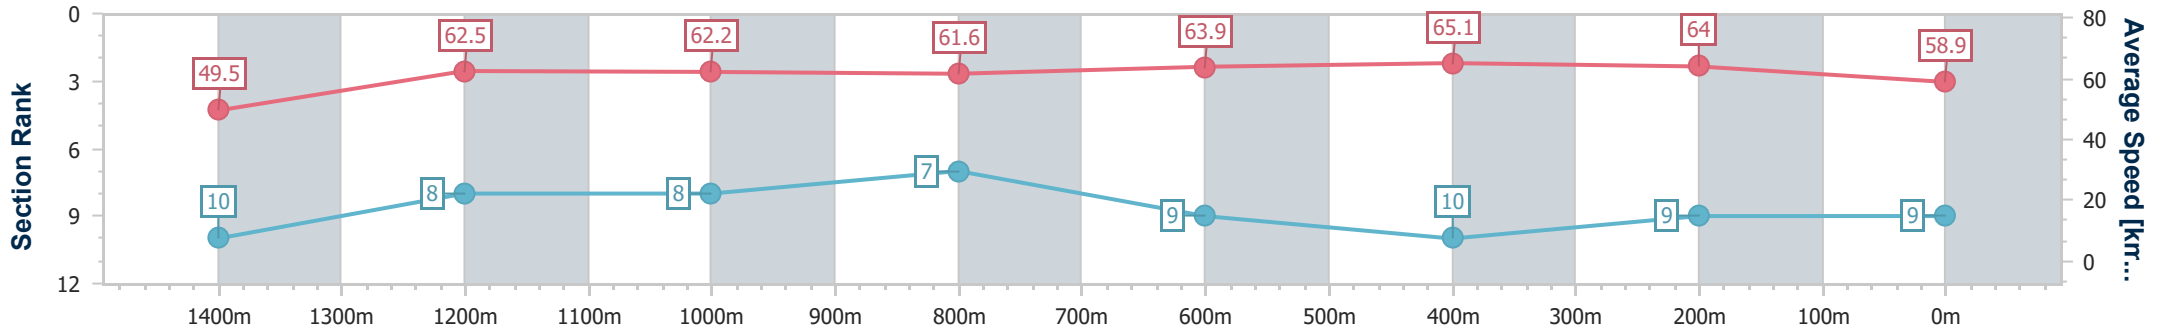

Eagle Farm QLD Professional  
Race 7: CHANNEL 7 BERNBOROUGH PLATE (3YO & UP) - LISTED - 1600m

23 December 2023 - 15:53

Track Rating: Good 4, Weather: Fine, Rail Position: +4m Entire

BRISBANE RACING CLUB

Section	Overall	1400m	1200m	1000m	800m	600m	400m	200m
Section Times	1:35.84 [9] (0:14.62)	1:21.22 [10] (0:11.59)	1:09.63 [8] (0:11.58)	0:58.05 [8] (0:11.85)	0:46.20 [7] (0:11.44)	0:34.76 [9] (0:11.22)	0:23.54 [10] (0:11.29)	0:12.25 [9] (0:12.25)
Average Speed [km/h]	49.5	62.5	62.2	61.6	63.9	65.1	64.0	58.9
Top Speed [km/h]	62.5	62.9	63.4	63.2	64.0	66.6	65.6	62.4
Avg. Dist. to Rail [m]	10.3	2.8	3.5	3.2	3.0	3.7	5.2	5.7
Avg. Stride Freq. [Hz]	2.1	2.3	2.2	2.2	2.3	2.3	2.3	2.2
Avg. Stride Length [m]	6.4	7.6	7.7	7.6	7.7	7.7	7.5	7.4

- [ ] Ranking at each section and finish
- .-.- No data available at this section
- NA No data available

Horse/Jockey Name	Vinco
Final Rank	10
Fastest Section Time (Section)	0:11.19 (600m)
Top Speed [km/h] (Section)	66.7 (600m)
Race State	Finished