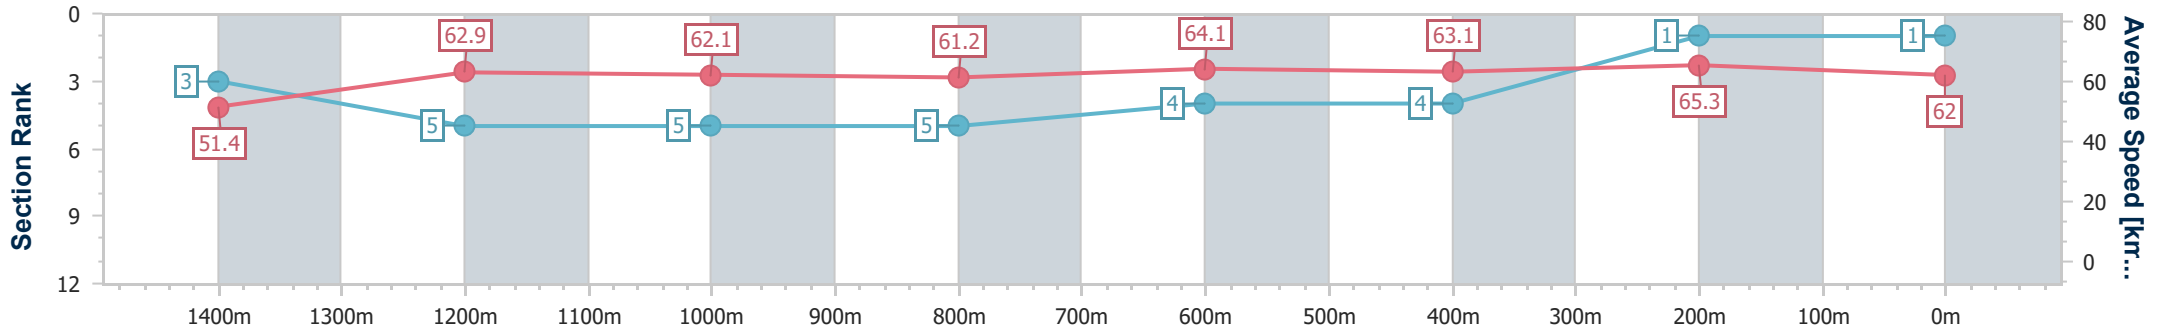

Eagle Farm QLD Professional  
Race 7: CHANNEL 7 BERNBOROUGH PLATE (3YO & UP) - LISTED - 1600m

23 December 2023 - 15:53

Track Rating: Good 4, Weather: Fine, Rail Position: +4m Entire

BRISBANE RACING CLUB

Section	Overall	1400m	1200m	1000m	800m	600m	400m	200m
Section Times	1:34.17 [1] (0:14.08)	1:20.09 [3] (0:11.47)	1:08.62 [5] (0:11.64)	0:56.98 [5] (0:11.90)	0:45.08 [5] (0:11.13)	0:33.95 [4] (0:11.32)	0:22.63 [4] (0:11.02)	0:11.61 [1] (0:11.61)
Average Speed [km/h]	51.4	62.9	62.1	61.2	64.1	63.1	65.3	62.0
Top Speed [km/h]	62.3	63.8	64.2	62.7	66.3	64.9	67.4	64.7
Avg. Dist. to Rail [m]	10.2	3.8	4.4	2.6	1.5	2.0	0.9	2.1
Avg. Stride Freq. [Hz]	2.2	2.3	2.2	2.2	2.3	2.3	2.4	2.3
Avg. Stride Length [m]	6.6	7.7	7.7	7.7	7.8	7.7	7.6	7.5