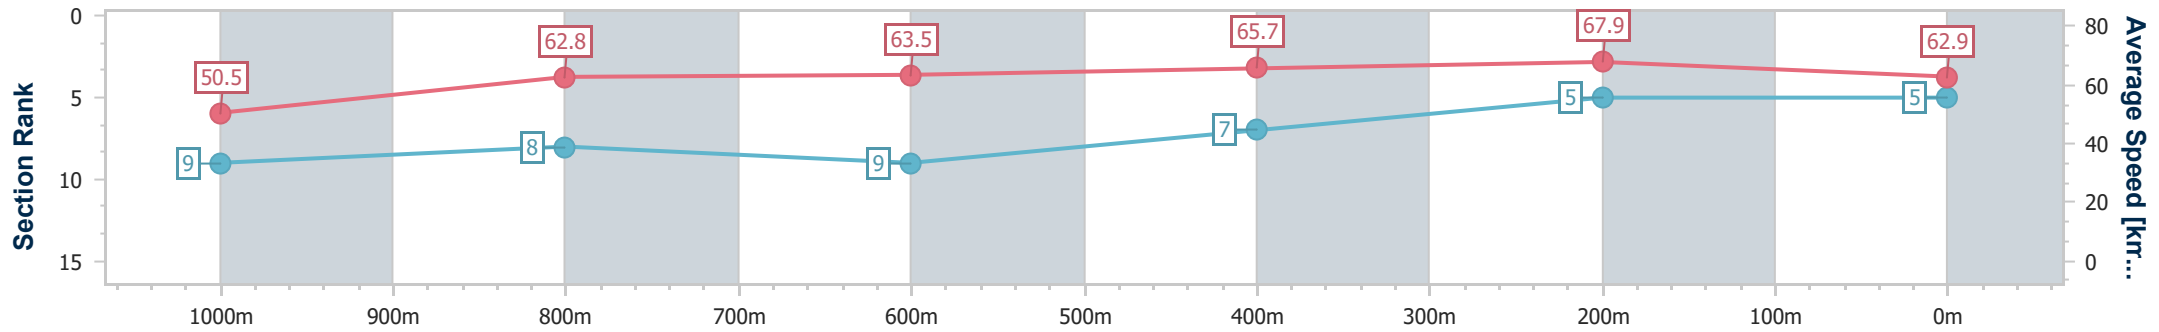

Eagle Farm QLD Professional  
Race 9: SEASON GREETINGS FROM BRC Class 3 Plate - 1200m

23 December 2023 - 17:13

Track Rating: Good 4, Weather: Fine, Rail Position: +4m Entire

BRISBANE RACING CLUB

Section	Overall	1000m	800m	600m	400m	200m
Section Times	1:10.76 [5] (0:14.33)	0:56.43 [9] (0:11.71)	0:44.72 [8] (0:11.50)	0:33.22 [9] (0:11.19)	0:22.03 [7] (0:10.55)	0:11.48 [5] (0:11.48)
Average Speed [km/h]	50.5	62.8	63.5	65.7	67.9	62.9
Top Speed [km/h]	62.9	66.3	67.3	69.2	70.6	67.5
Avg. Dist. to Rail [m]	7.8	4.0	3.7	3.7	6.1	6.6
Avg. Stride Freq. [Hz]	2.2	2.3	2.3	2.4	2.5	2.4
Avg. Stride Length [m]	6.5	7.6	7.7	7.8	7.5	7.4