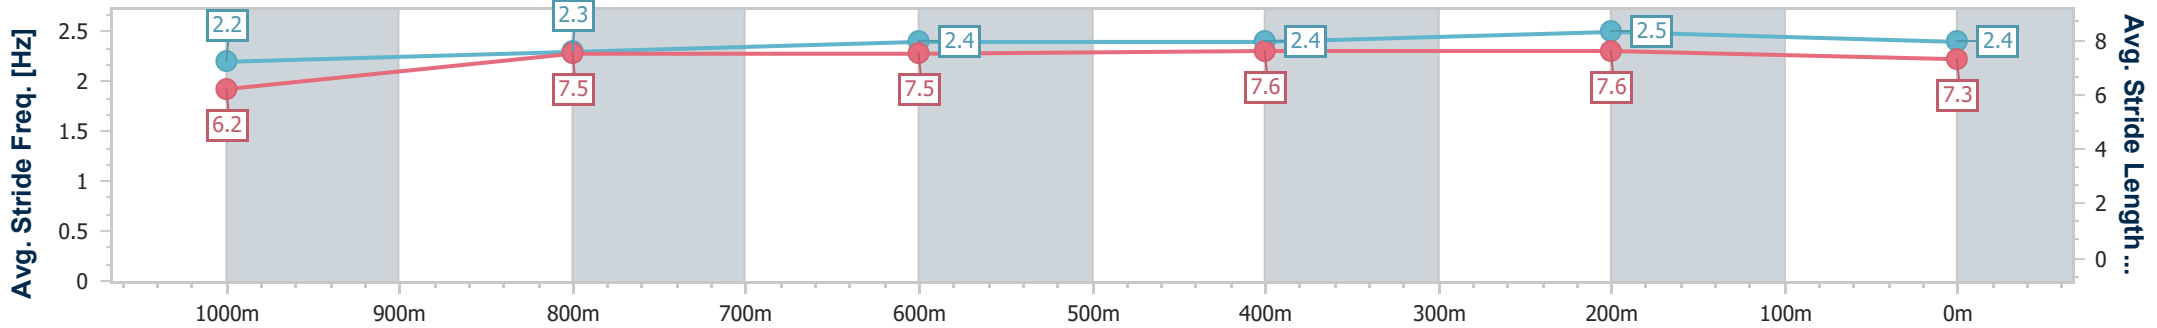

Eagle Farm QLD Professional  
Race 9: SEASON GREETINGS FROM BRC Class 3 Plate - 1200m

23 December 2023 - 17:13

Track Rating: Good 4, Weather: Fine, Rail Position: +4m Entire

BRISBANE RACING CLUB

Section	Overall	1000m	800m	600m	400m	200m
Section Times	1:11.06 [9] (0:14.67)	0:56.39 [11] (0:11.64)	0:44.75 [11] (0:11.42)	0:33.33 [10] (0:11.19)	0:22.14 [10] (0:10.70)	0:11.44 [11] (0:11.44)
Average Speed [km/h]	49.3	62.7	63.2	64.8	67.3	62.9
Top Speed [km/h]	62.1	63.9	64.9	67.0	69.0	65.3
Avg. Dist. to Rail [m]	8.0	2.4	1.0	1.4	7.9	9.6
Avg. Stride Freq. [Hz]	2.2	2.3	2.4	2.4	2.5	2.4
Avg. Stride Length [m]	6.2	7.5	7.5	7.6	7.6	7.3