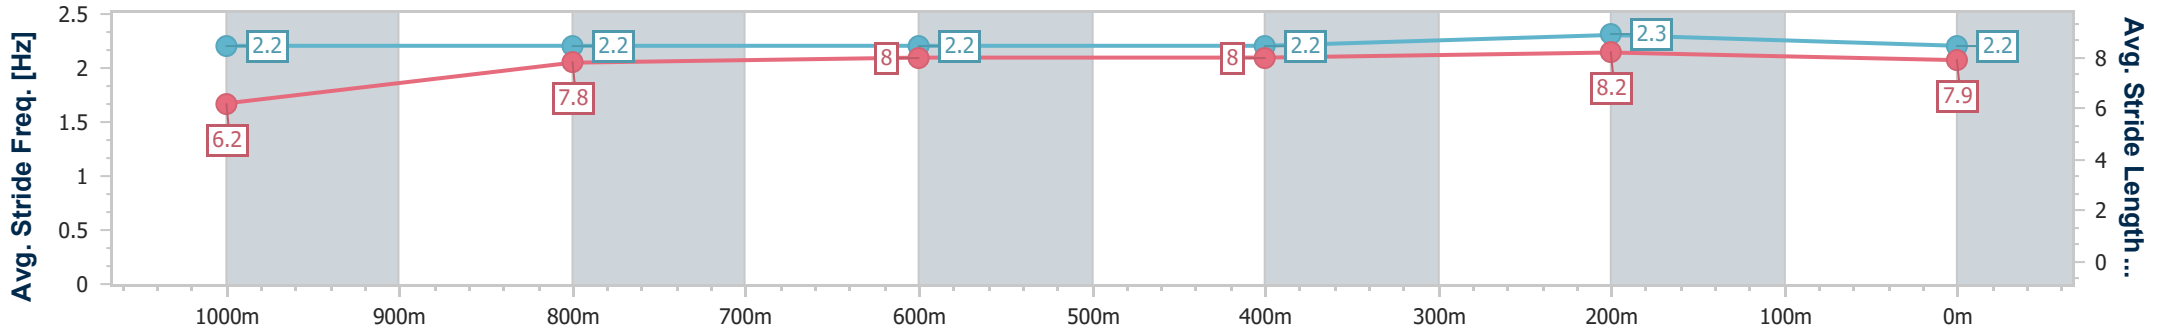

Eagle Farm QLD Professional  
Race 9: SEASON GREETINGS FROM BRC Class 3 Plate - 1200m

23 December 2023 - 17:13

Track Rating: Good 4, Weather: Fine, Rail Position: +4m Entire

BRISBANE RACING CLUB

Section	Overall	1000m	800m	600m	400m	200m
Section Times	1:11.61 [12] (0:14.89)	0:56.72 [12] (0:11.64)	0:45.08 [12] (0:11.43)	0:33.65 [12] (0:11.26)	0:22.39 [12] (0:10.86)	0:11.53 [12] (0:11.53)
Average Speed [km/h]	48.4	62.1	63.2	64.2	66.3	62.5
Top Speed [km/h]	64.2	63.2	64.1	66.2	67.0	65.6
Avg. Dist. to Rail [m]	2.3	0.9	0.4	1.3	3.4	0.6
Avg. Stride Freq. [Hz]	2.2	2.2	2.2	2.2	2.3	2.2
Avg. Stride Length [m]	6.2	7.8	8.0	8.0	8.2	7.9

- [ ] Ranking at each section and finish
- .-.- No data available at this section
- NA No data available