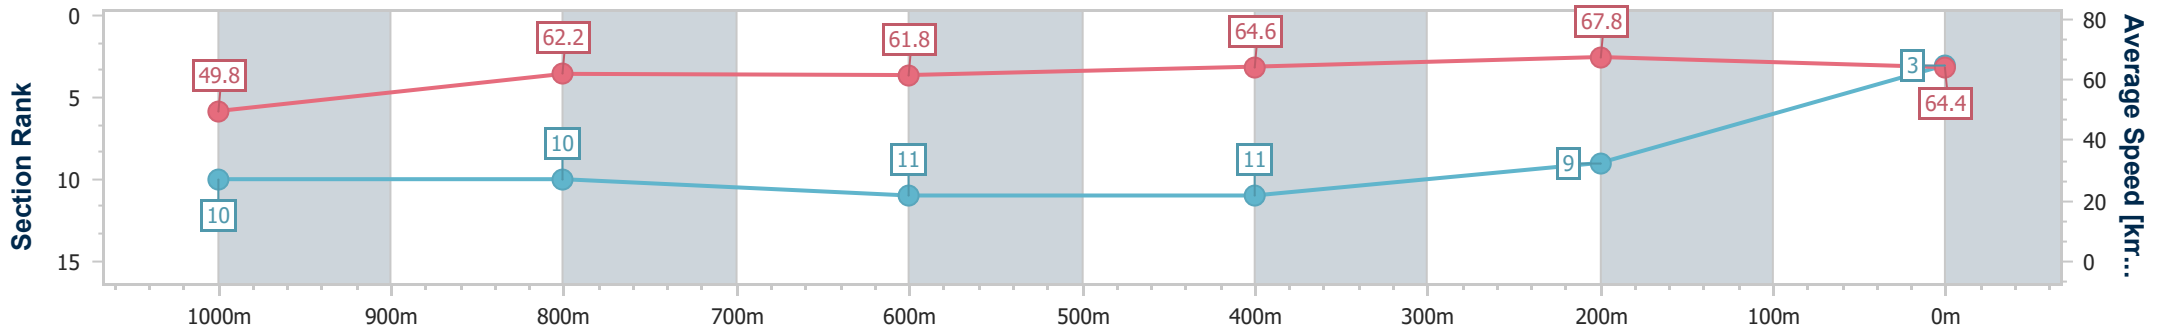

Eagle Farm QLD Professional  
Race 9: SEASON GREETINGS FROM BRC Class 3 Plate - 1200m

23 December 2023 - 17:13

Track Rating: Good 4, Weather: Fine, Rail Position: +4m Entire

BRISBANE RACING CLUB

Section	Overall	1000m	800m	600m	400m	200m
Section Times	1:10.74 [3] (0:14.47)	0:56.27 [10] (0:11.69)	0:44.58 [10] (0:11.61)	0:32.97 [11] (0:11.20)	0:21.77 [11] (0:10.61)	0:11.16 [9] (0:11.16)
Average Speed [km/h]	49.8	62.2	61.8	64.6	67.8	64.4
Top Speed [km/h]	63.2	62.9	63.6	67.2	68.7	67.0
Avg. Dist. to Rail [m]	5.8	1.4	0.2	0.7	1.1	0.7
Avg. Stride Freq. [Hz]	2.2	2.3	2.3	2.3	2.5	2.4
Avg. Stride Length [m]	6.2	7.4	7.4	7.7	7.6	7.5