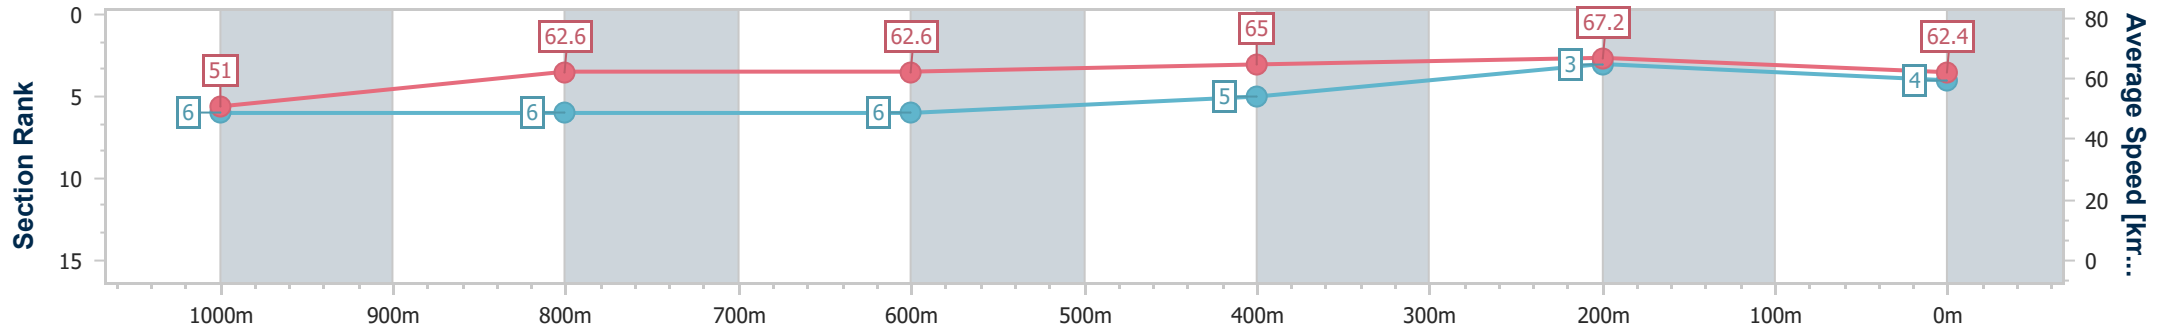

Eagle Farm QLD Professional  
Race 9: SEASON GREETINGS FROM BRC Class 3 Plate - 1200m

23 December 2023 - 17:13

Track Rating: Good 4, Weather: Fine, Rail Position: +4m Entire

BRISBANE RACING CLUB

Section	Overall	1000m	800m	600m	400m	200m
Section Times	1:10.75 [4] (0:14.18)	0:56.57 [6] (0:11.68)	0:44.89 [6] (0:11.49)	0:33.40 [6] (0:11.17)	0:22.23 [5] (0:10.68)	0:11.55 [3] (0:11.55)
Average Speed [km/h]	51.0	62.6	62.6	65.0	67.2	62.4
Top Speed [km/h]	63.5	63.6	64.0	67.5	68.4	66.7
Avg. Dist. to Rail [m]	5.4	2.8	0.6	1.4	5.4	5.4
Avg. Stride Freq. [Hz]	2.2	2.3	2.3	2.3	2.4	2.3
Avg. Stride Length [m]	6.4	7.5	7.6	7.8	7.7	7.5

- [ ] Ranking at each section and finish
- .-.-.- No data available at this section
- NA No data available

Horse/Jockey Name	Tribeca Star
Final Rank	5
Fastest Section Time (Section)	0:10.55 (400m)
Top Speed [km/h] (Section)	70.6 (400m)
Race State	Finished