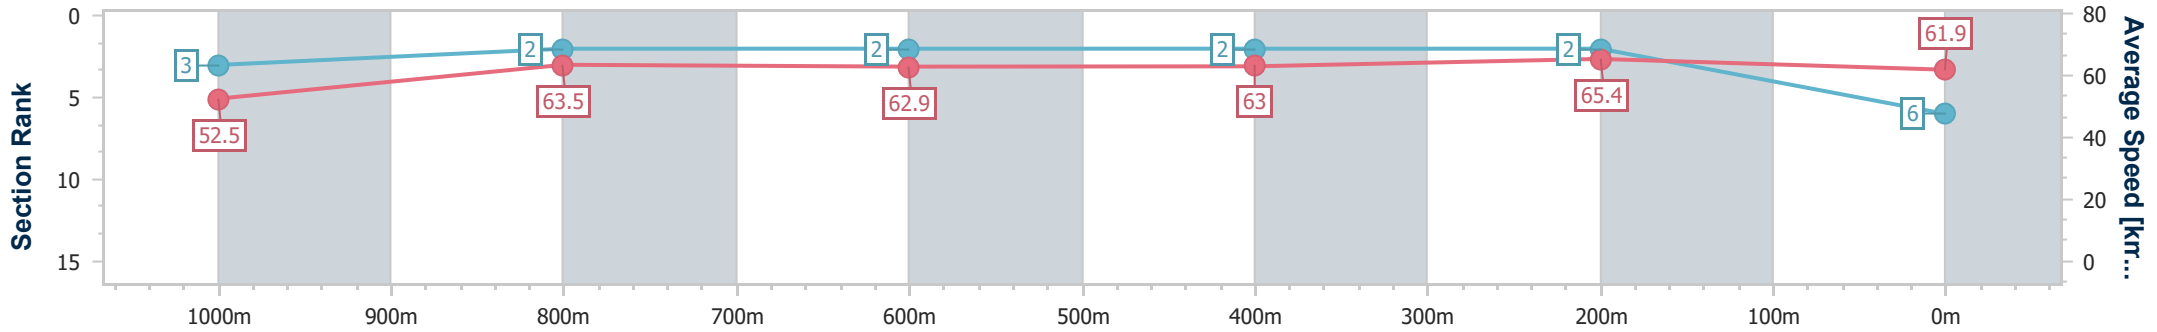

Eagle Farm QLD Professional  
Race 9: SEASON GREETINGS FROM BRC Class 3 Plate - 1200m

23 December 2023 - 17:13

Track Rating: Good 4, Weather: Fine, Rail Position: +4m Entire

BRISBANE RACING CLUB

Section	Overall	1000m	800m	600m	400m	200m
Section Times	1:10.81 [6] (0:13.77)	0:57.04 [3] (0:11.49)	0:45.55 [2] (0:11.43)	0:34.12 [2] (0:11.47)	0:22.65 [2] (0:10.98)	0:11.67 [2] (0:11.67)
Average Speed [km/h]	52.5	63.5	62.9	63.0	65.4	61.9
Top Speed [km/h]	65.1	64.8	63.5	65.4	66.4	64.5
Avg. Dist. to Rail [m]	4.4	2.2	0.3	0.8	2.4	2.4
Avg. Stride Freq. [Hz]	2.3	2.3	2.3	2.3	2.4	2.3
Avg. Stride Length [m]	6.5	7.7	7.7	7.7	7.7	7.6