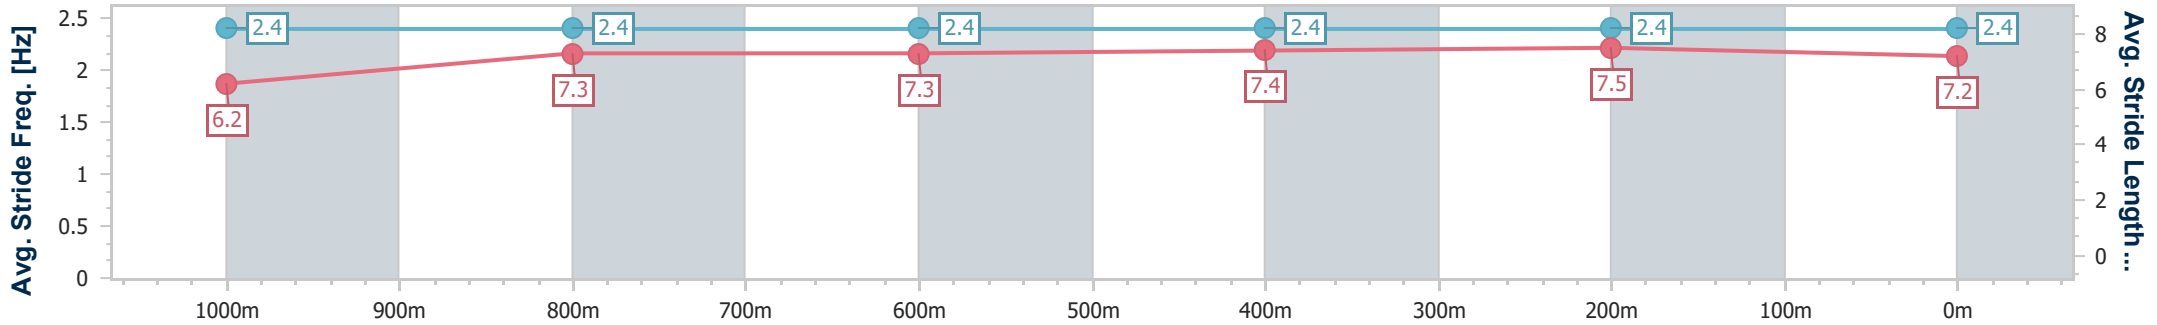

23 December 2023 - 17:13

Track Rating: Good 4, Weather: Fine, Rail Position: +4m Entire

BRISBANE RACING CLUB

Section	Overall	1000m	800m	600m	400m	200m
Section Times	1:10.45 [1] (0:13.57)	0:56.88 [1] (0:11.46)	0:45.42 [1] (0:11.53)	0:33.89 [1] (0:11.51)	0:22.38 [1] (0:10.87)	0:11.51 [1] (0:11.51)
Average Speed [km/h]	53.3	63.2	62.2	63.3	66.2	62.5
Top Speed [km/h]	65.6	63.8	63.0	65.6	67.6	65.5
Avg. Dist. to Rail [m]	5.4	1.4	0.4	1.7	2.6	3.3
Avg. Stride Freq. [Hz]	2.4	2.4	2.4	2.4	2.4	2.4
Avg. Stride Length [m]	6.2	7.3	7.3	7.4	7.5	7.2