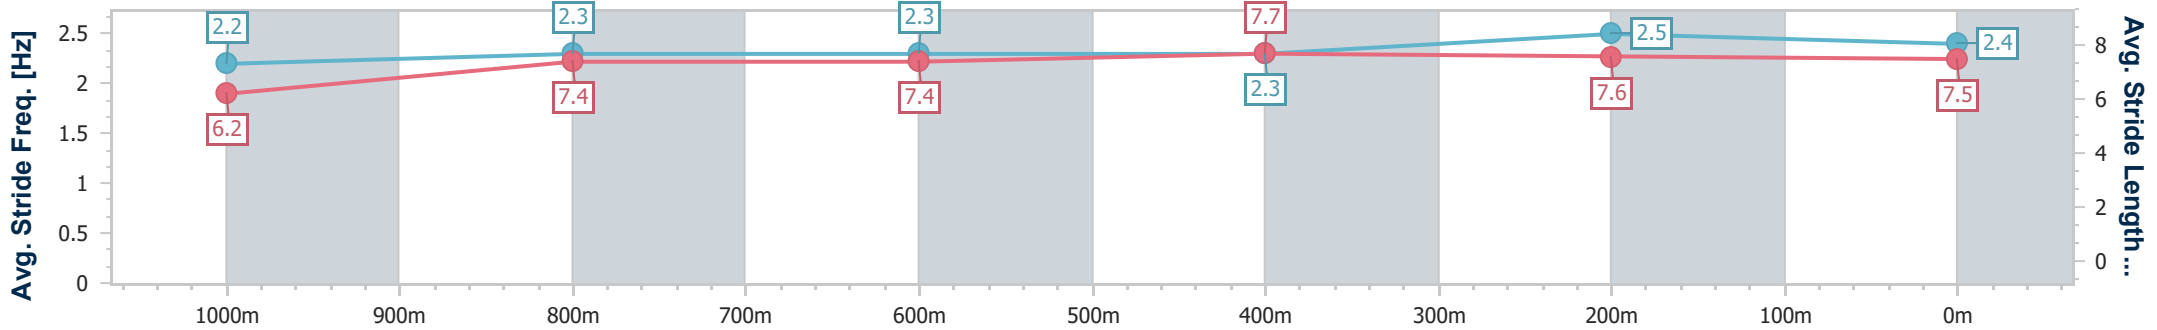

Eagle Farm QLD Professional  
Race 9: SEASON GREETINGS FROM BRC Class 3 Plate - 1200m

23 December 2023 - 17:13

Track Rating: Good 4, Weather: Fine, Rail Position: +4m Entire

BRISBANE RACING CLUB

Section	Overall	1000m	800m	600m	400m	200m
Section Times	1:10.74 [3] (0:14.47)	0:56.27 [10] (0:11.69)	0:44.58 [10] (0:11.61)	0:32.97 [11] (0:11.20)	0:21.77 [11] (0:10.61)	0:11.16 [9] (0:11.16)
Average Speed [km/h]	49.8	62.2	61.8	64.6	67.8	64.4
Top Speed [km/h]	63.2	62.9	63.6	67.2	68.7	67.0
Avg. Dist. to Rail [m]	5.8	1.4	0.2	0.7	1.1	0.7
Avg. Stride Freq. [Hz]	2.2	2.3	2.3	2.3	2.5	2.4
Avg. Stride Length [m]	6.2	7.4	7.4	7.7	7.6	7.5