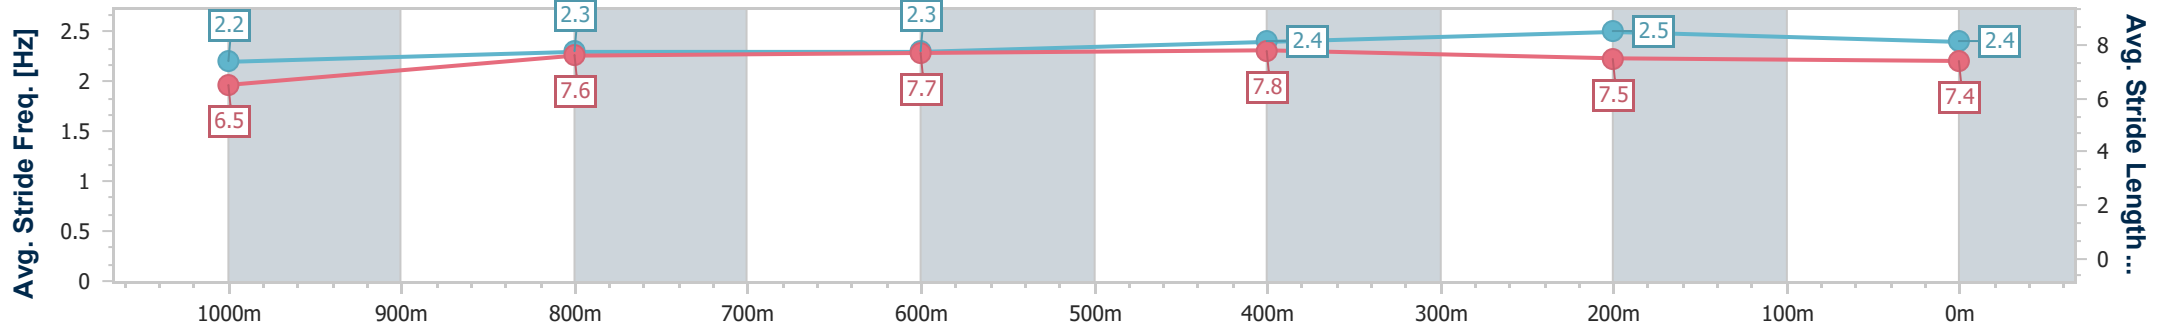

- [ ] Ranking at each section and finish
- .-.-.- No data available at this section
- NA No data available

Horse/Jockey Name	Tribeca Star
Final Rank	5
Fastest Section Time (Section)	0:10.55 (400m)
Top Speed [km/h] (Section)	70.6 (400m)
Race State	Finished

Eagle Farm QLD Professional  
Race 9: SEASON GREETINGS FROM BRC Class 3 Plate - 1200m

23 December 2023 - 17:13

Track Rating: Good 4, Weather: Fine, Rail Position: +4m Entire

BRISBANE RACING CLUB

Section	Overall	1000m	800m	600m	400m	200m
Section Times	1:10.76 [5] (0:14.33)	0:56.43 [9] (0:11.71)	0:44.72 [8] (0:11.50)	0:33.22 [9] (0:11.19)	0:22.03 [7] (0:10.55)	0:11.48 [5] (0:11.48)
Average Speed [km/h]	50.5	62.8	63.5	65.7	67.9	62.9
Top Speed [km/h]	62.9	66.3	67.3	69.2	70.6	67.5
Avg. Dist. to Rail [m]	7.8	4.0	3.7	3.7	6.1	6.6
Avg. Stride Freq. [Hz]	2.2	2.3	2.3	2.4	2.5	2.4
Avg. Stride Length [m]	6.5	7.6	7.7	7.8	7.5	7.4