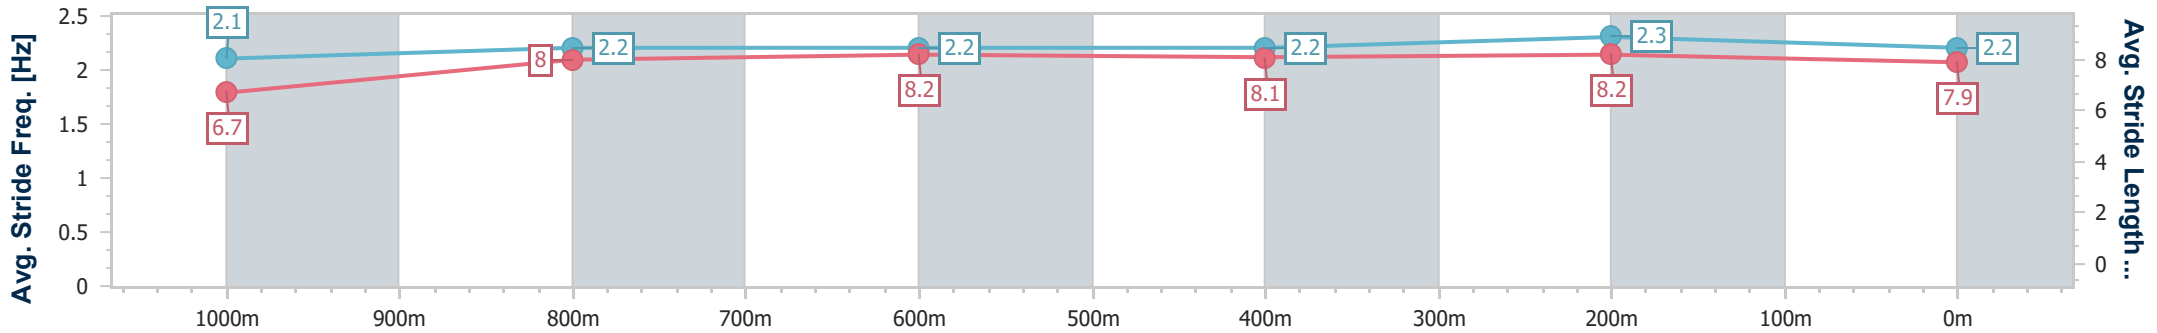

Eagle Farm QLD Professional  
Race 9: SEASON GREETINGS FROM BRC Class 3 Plate - 1200m

23 December 2023 - 17:13

Track Rating: Good 4, Weather: Fine, Rail Position: +4m Entire

BRISBANE RACING CLUB

Section	Overall	1000m	800m	600m	400m	200m
Section Times	1:11.01 [8] (0:14.32)	0:56.69 [8] (0:11.73)	0:44.96 [9] (0:11.44)	0:33.52 [7] (0:11.35)	0:22.17 [9] (0:10.78)	0:11.39 [10] (0:11.39)
Average Speed [km/h]	50.3	62.2	63.4	64.1	67.0	63.3
Top Speed [km/h]	63.2	63.5	65.6	66.4	67.6	65.6
Avg. Dist. to Rail [m]	5.2	2.7	1.1	2.7	6.3	5.5
Avg. Stride Freq. [Hz]	2.1	2.2	2.2	2.2	2.3	2.2
Avg. Stride Length [m]	6.7	8.0	8.2	8.1	8.2	7.9

- [ ] Ranking at each section and finish
- .-.- No data available at this section
- NA No data available

Horse/Jockey Name	O'miss Behaving
Final Rank	9
Fastest Section Time (Section)	0:10.70 (400m)
Top Speed [km/h] (Section)	69.0 (400m)
Race State	Finished