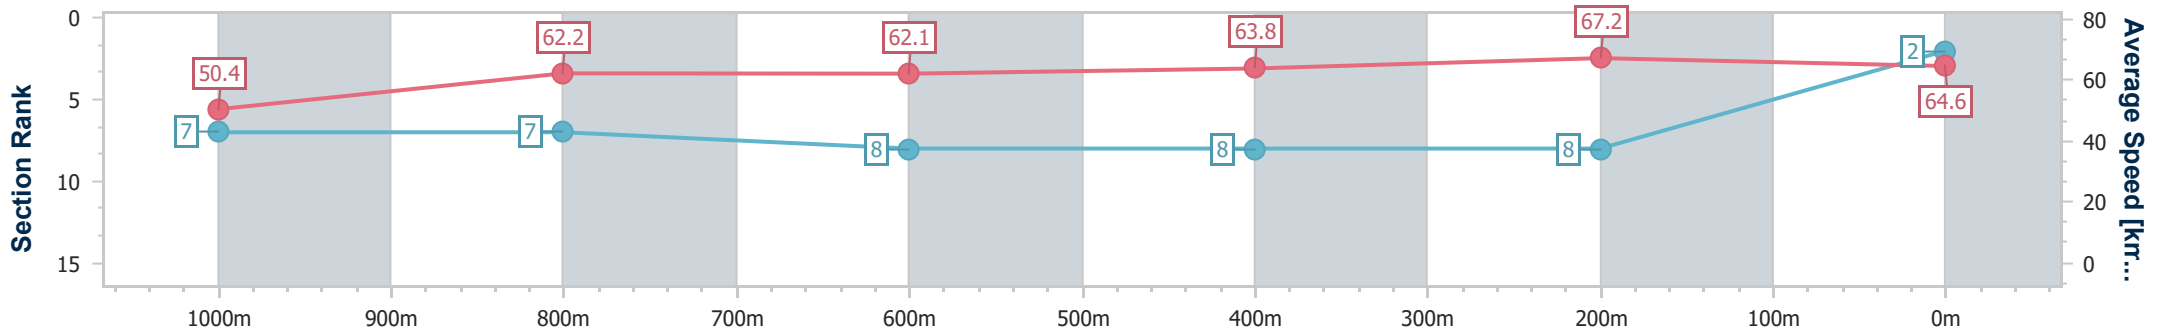

Eagle Farm QLD Professional  
Race 9: SEASON GREETINGS FROM BRC Class 3 Plate - 1200m

23 December 2023 - 17:13

Track Rating: Good 4, Weather: Fine, Rail Position: +4m Entire

BRISBANE RACING CLUB

Section	Overall	1000m	800m	600m	400m	200m
Section Times	1:10.66 [2] (0:14.32)	0:56.34 [7] (0:11.66)	0:44.68 [7] (0:11.53)	0:33.15 [8] (0:11.27)	0:21.88 [8] (0:10.70)	0:11.18 [8] (0:11.18)
Average Speed [km/h]	50.4	62.2	62.1	63.8	67.2	64.6
Top Speed [km/h]	62.2	63.1	63.5	65.5	67.9	67.0
Avg. Dist. to Rail [m]	2.4	1.1	0.8	1.0	4.0	3.9
Avg. Stride Freq. [Hz]	2.2	2.4	2.3	2.4	2.5	2.4
Avg. Stride Length [m]	6.3	7.3	7.4	7.4	7.5	7.4