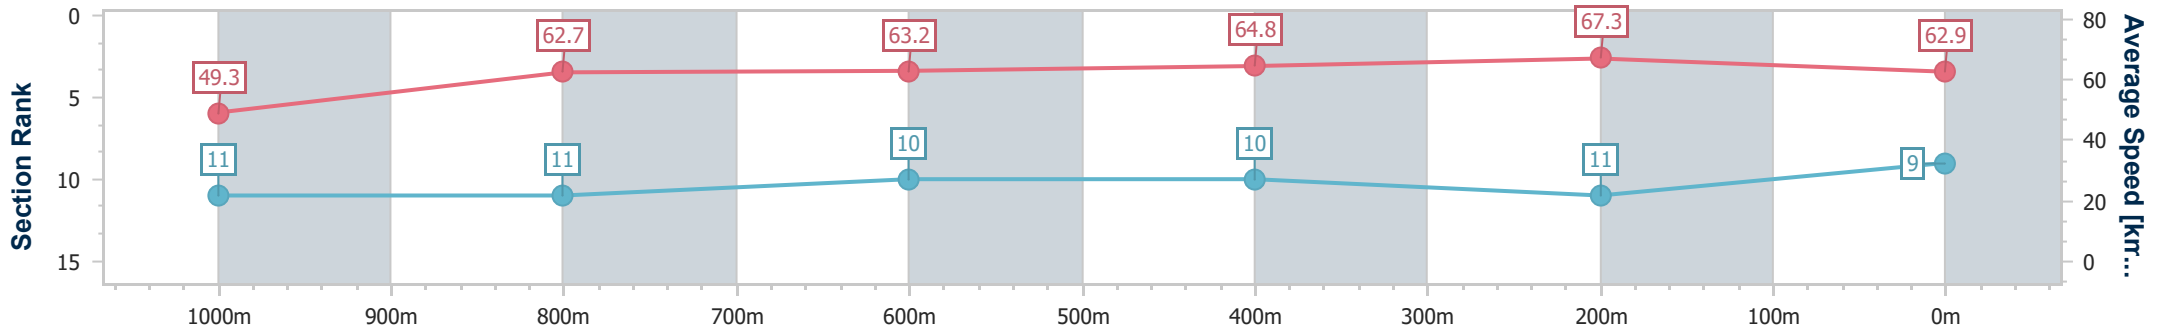

- [ ] Ranking at each section and finish
- .-.- No data available at this section
- NA No data available

Horse/Jockey Name	O'miss Behaving
Final Rank	9
Fastest Section Time (Section)	0:10.70 (400m)
Top Speed [km/h] (Section)	69.0 (400m)
Race State	Finished

Eagle Farm QLD Professional  
Race 9: SEASON GREETINGS FROM BRC Class 3 Plate - 1200m

23 December 2023 - 17:13

Track Rating: Good 4, Weather: Fine, Rail Position: +4m Entire

BRISBANE RACING CLUB

Section	Overall	1000m	800m	600m	400m	200m
Section Times	1:11.06 [9] (0:14.67)	0:56.39 [11] (0:11.64)	0:44.75 [11] (0:11.42)	0:33.33 [10] (0:11.19)	0:22.14 [10] (0:10.70)	0:11.44 [11] (0:11.44)
Average Speed [km/h]	49.3	62.7	63.2	64.8	67.3	62.9
Top Speed [km/h]	62.1	63.9	64.9	67.0	69.0	65.3
Avg. Dist. to Rail [m]	8.0	2.4	1.0	1.4	7.9	9.6
Avg. Stride Freq. [Hz]	2.2	2.3	2.4	2.4	2.5	2.4
Avg. Stride Length [m]	6.2	7.5	7.5	7.6	7.6	7.3