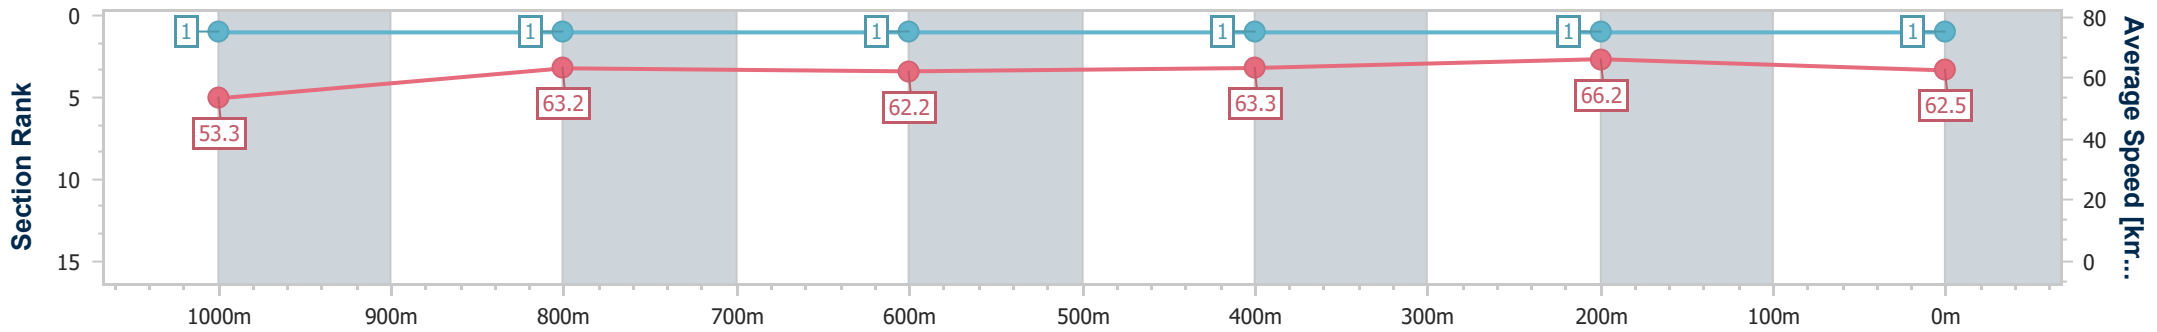

23 December 2023 - 17:13

Track Rating: Good 4, Weather: Fine, Rail Position: +4m Entire

BRISBANE RACING CLUB

Section	Overall	1000m	800m	600m	400m	200m
Section Times	1:10.45 [1] (0:13.57)	0:56.88 [1] (0:11.46)	0:45.42 [1] (0:11.53)	0:33.89 [1] (0:11.51)	0:22.38 [1] (0:10.87)	0:11.51 [1] (0:11.51)
Average Speed [km/h]	53.3	63.2	62.2	63.3	66.2	62.5
Top Speed [km/h]	65.6	63.8	63.0	65.6	67.6	65.5
Avg. Dist. to Rail [m]	5.4	1.4	0.4	1.7	2.6	3.3
Avg. Stride Freq. [Hz]	2.4	2.4	2.4	2.4	2.4	2.4
Avg. Stride Length [m]	6.2	7.3	7.3	7.4	7.5	7.2