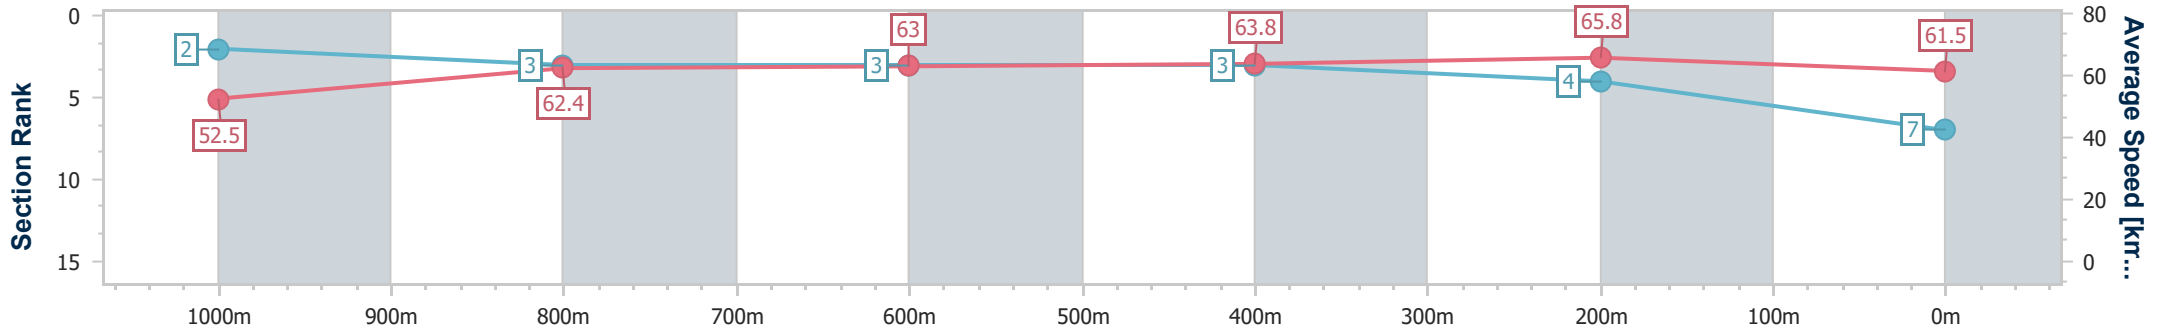

Eagle Farm QLD Professional  
Race 9: SEASON GREETINGS FROM BRC Class 3 Plate - 1200m

23 December 2023 - 17:13

Track Rating: Good 4, Weather: Fine, Rail Position: +4m Entire

BRISBANE RACING CLUB

Section	Overall	1000m	800m	600m	400m	200m
Section Times	1:10.93 [7] (0:13.69)	0:57.24 [2] (0:11.63)	0:45.61 [3] (0:11.52)	0:34.09 [3] (0:11.49)	0:22.60 [3] (0:10.89)	0:11.71 [4]
Average Speed [km/h]	52.5	62.4	63.0	63.8	65.8	61.5
Top Speed [km/h]	63.8	63.8	64.0	65.1	67.0	65.1
Avg. Dist. to Rail [m]	2.9	1.6	1.7	3.0	2.8	2.9
Avg. Stride Freq. [Hz]	2.3	2.4	2.4	2.5	2.5	2.5
Avg. Stride Length [m]	6.3	7.2	7.2	7.3	7.3	7.0