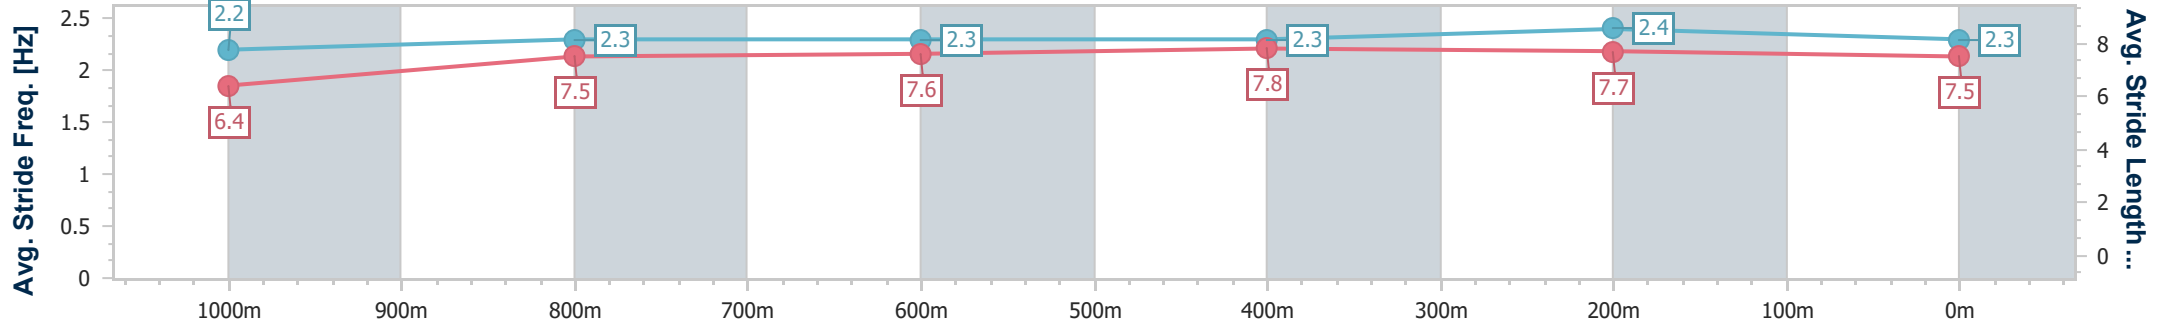

Eagle Farm QLD Professional  
Race 9: SEASON GREETINGS FROM BRC Class 3 Plate - 1200m

23 December 2023 - 17:13

Track Rating: Good 4, Weather: Fine, Rail Position: +4m Entire

BRISBANE RACING CLUB

Section	Overall	1000m	800m	600m	400m	200m
Section Times	1:10.75 [4] (0:14.18)	0:56.57 [6] (0:11.68)	0:44.89 [6] (0:11.49)	0:33.40 [6] (0:11.17)	0:22.23 [5] (0:10.68)	0:11.55 [3] (0:11.55)
Average Speed [km/h]	51.0	62.6	62.6	65.0	67.2	62.4
Top Speed [km/h]	63.5	63.6	64.0	67.5	68.4	66.7
Avg. Dist. to Rail [m]	5.4	2.8	0.6	1.4	5.4	5.4
Avg. Stride Freq. [Hz]	2.2	2.3	2.3	2.3	2.4	2.3
Avg. Stride Length [m]	6.4	7.5	7.6	7.8	7.7	7.5

- [ ] Ranking at each section and finish
- .-.-.- No data available at this section
- NA No data available

Horse/Jockey Name	Tribeca Star
Final Rank	5
Fastest Section Time (Section)	0:10.55 (400m)
Top Speed [km/h] (Section)	70.6 (400m)
Race State	Finished