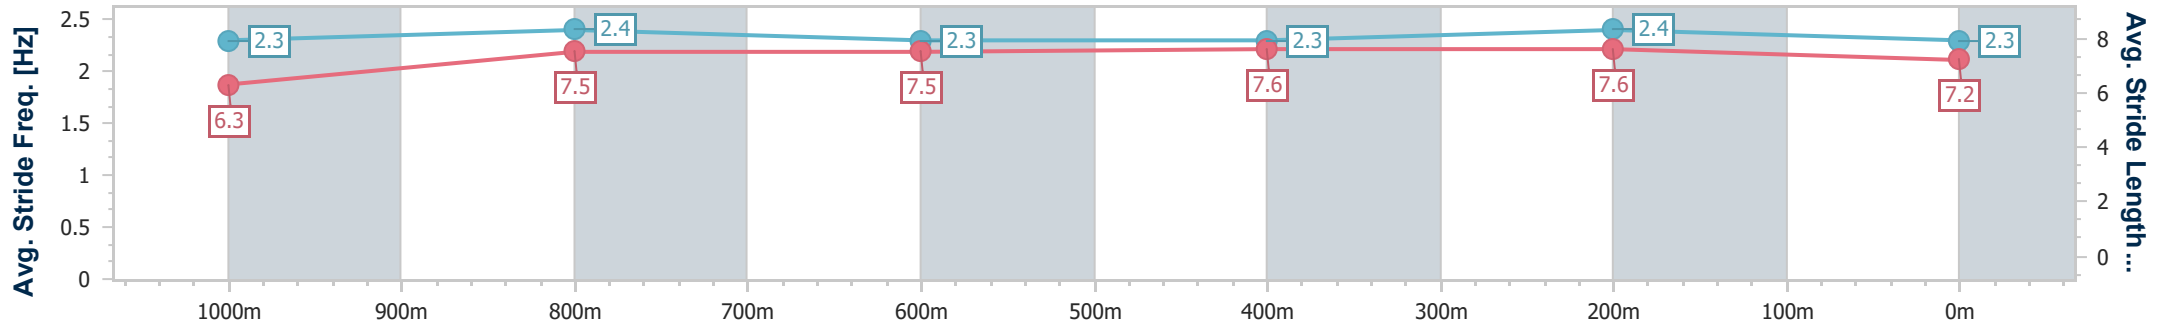

- [ ] Ranking at each section and finish
- .-.- No data available at this section
- NA No data available

Horse/Jockey Name	Six Sides
Final Rank	11
Fastest Section Time (Section)	0:10.90 (400m)
Top Speed [km/h] (Section)	67.5 (400m)
Race State	Finished

Eagle Farm QLD Professional  
Race 9: SEASON GREETINGS FROM BRC Class 3 Plate - 1200m

23 December 2023 - 17:13

Track Rating: Good 4, Weather: Fine, Rail Position: +4m Entire

BRISBANE RACING CLUB

Section	Overall	1000m	800m	600m	400m	200m
Section Times	1:11.25 [11] (0:14.12)	0:57.13 [5] (0:11.46)	0:45.67 [4] (0:11.50)	0:34.17 [4] (0:11.34)	0:22.83 [4] (0:10.90)	0:11.93 [6] (0:11.93)
Average Speed [km/h]	51.1	63.7	62.7	63.7	66.0	60.3
Top Speed [km/h]	63.3	65.0	64.0	65.9	67.5	64.6
Avg. Dist. to Rail [m]	2.3	2.6	1.0	0.5	4.4	5.2
Avg. Stride Freq. [Hz]	2.3	2.4	2.3	2.3	2.4	2.3
Avg. Stride Length [m]	6.3	7.5	7.5	7.6	7.6	7.2