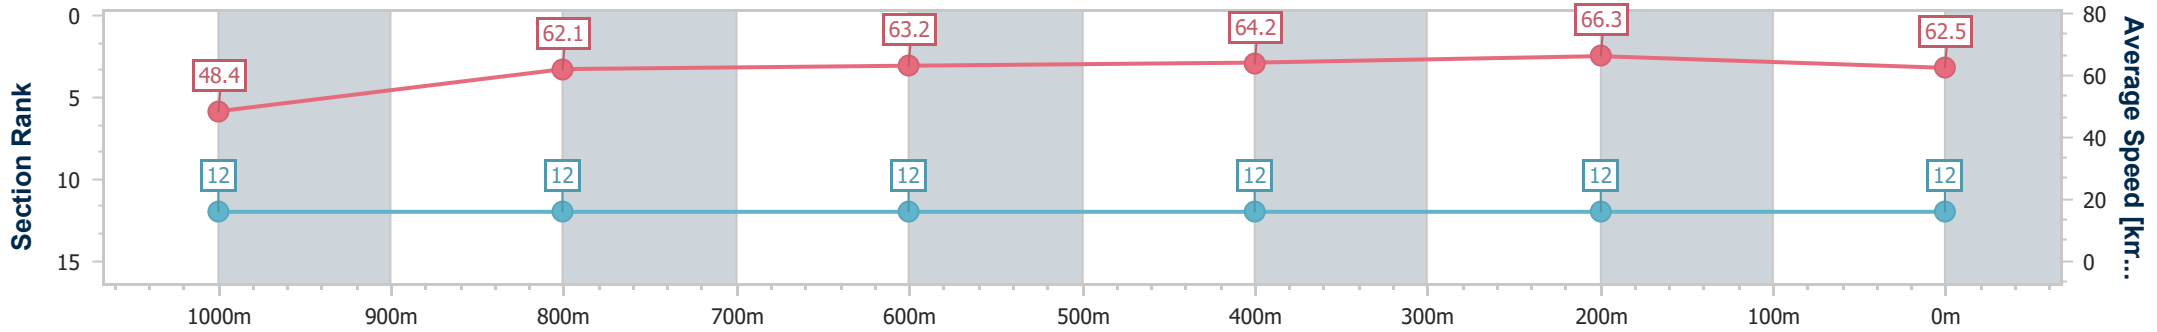

Eagle Farm QLD Professional  
Race 9: SEASON GREETINGS FROM BRC Class 3 Plate - 1200m

23 December 2023 - 17:13

Track Rating: Good 4, Weather: Fine, Rail Position: +4m Entire

BRISBANE RACING CLUB

Section	Overall	1000m	800m	600m	400m	200m
Section Times	1:11.61 [12] (0:14.89)	0:56.72 [12] (0:11.64)	0:45.08 [12] (0:11.43)	0:33.65 [12] (0:11.26)	0:22.39 [12] (0:10.86)	0:11.53 [12] (0:11.53)
Average Speed [km/h]	48.4	62.1	63.2	64.2	66.3	62.5
Top Speed [km/h]	64.2	63.2	64.1	66.2	67.0	65.6
Avg. Dist. to Rail [m]	2.3	0.9	0.4	1.3	3.4	0.6
Avg. Stride Freq. [Hz]	2.2	2.2	2.2	2.2	2.3	2.2
Avg. Stride Length [m]	6.2	7.8	8.0	8.0	8.2	7.9

- [ ] Ranking at each section and finish
- .-.- No data available at this section
- NA No data available