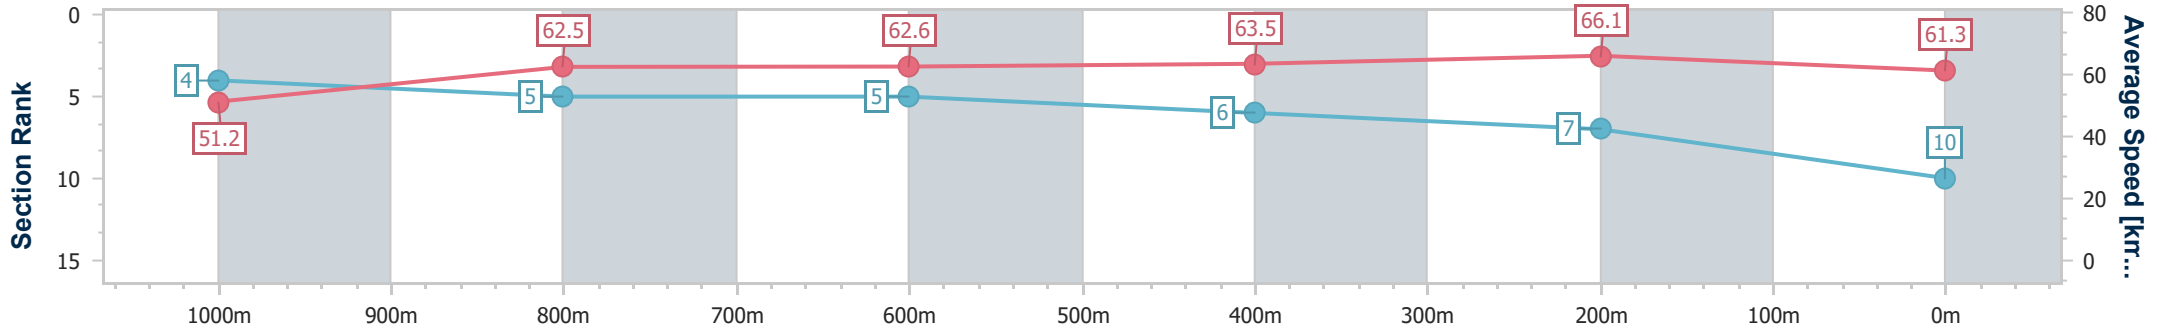

Eagle Farm QLD Professional  
Race 9: SEASON GREETINGS FROM BRC Class 3 Plate - 1200m

23 December 2023 - 17:13

Track Rating: Good 4, Weather: Fine, Rail Position: +4m Entire

BRISBANE RACING CLUB

Section	Overall	1000m	800m	600m	400m	200m
Section Times	1:11.17 [10] (0:14.05)	0:57.12 [4] (0:11.64)	0:45.48 [5] (0:11.46)	0:34.02 [5] (0:11.38)	0:22.64 [6] (0:10.89)	0:11.75 [7] (0:11.75)
Average Speed [km/h]	51.2	62.5	62.6	63.5	66.1	61.3
Top Speed [km/h]	63.7	63.9	64.2	66.5	67.2	64.3
Avg. Dist. to Rail [m]	1.7	1.3	0.1	0.6	3.8	3.1
Avg. Stride Freq. [Hz]	2.2	2.3	2.3	2.4	2.5	2.3
Avg. Stride Length [m]	6.4	7.4	7.5	7.5	7.5	7.3

- [ ] Ranking at each section and finish
- .-.- No data available at this section
- NA No data available

Horse/Jockey Name	Six Sides
Final Rank	11
Fastest Section Time (Section)	0:10.90 (400m)
Top Speed [km/h] (Section)	67.5 (400m)
Race State	Finished