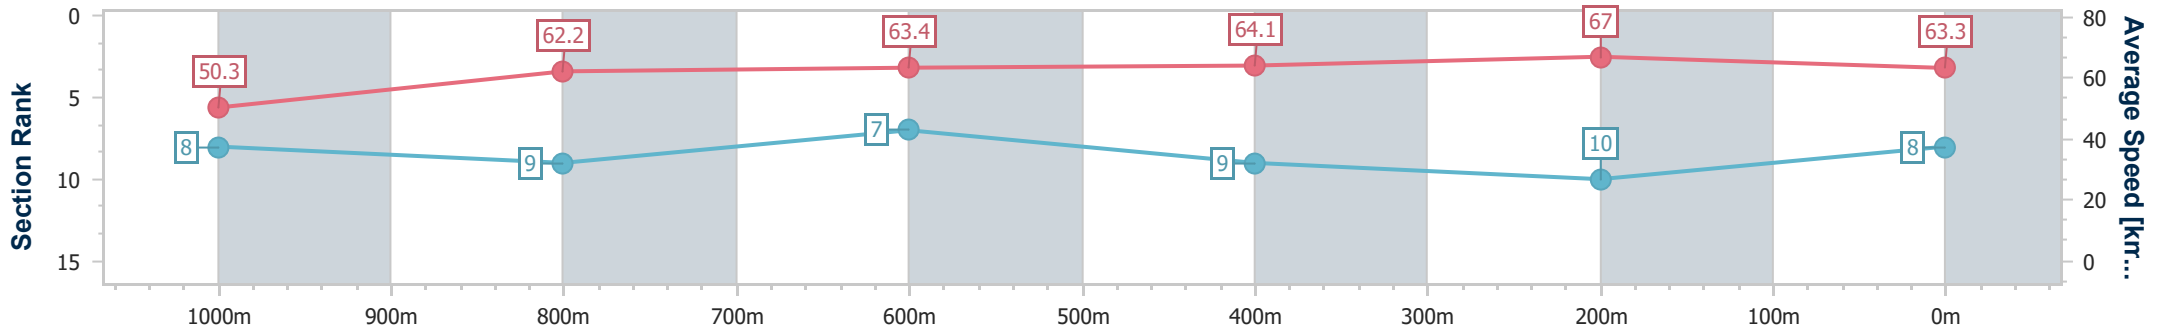

Eagle Farm QLD Professional  
Race 9: SEASON GREETINGS FROM BRC Class 3 Plate - 1200m

23 December 2023 - 17:13

Track Rating: Good 4, Weather: Fine, Rail Position: +4m Entire

BRISBANE RACING CLUB

Section	Overall	1000m	800m	600m	400m	200m
Section Times	1:11.01 [8] (0:14.32)	0:56.69 [8] (0:11.73)	0:44.96 [9] (0:11.44)	0:33.52 [7] (0:11.35)	0:22.17 [9] (0:10.78)	0:11.39 [10] (0:11.39)
Average Speed [km/h]	50.3	62.2	63.4	64.1	67.0	63.3
Top Speed [km/h]	63.2	63.5	65.6	66.4	67.6	65.6
Avg. Dist. to Rail [m]	5.2	2.7	1.1	2.7	6.3	5.5
Avg. Stride Freq. [Hz]	2.1	2.2	2.2	2.2	2.3	2.2
Avg. Stride Length [m]	6.7	8.0	8.2	8.1	8.2	7.9

- [ ] Ranking at each section and finish
- .-.- No data available at this section
- NA No data available

Horse/Jockey Name	O'miss Behaving
Final Rank	9
Fastest Section Time (Section)	0:10.70 (400m)
Top Speed [km/h] (Section)	69.0 (400m)
Race State	Finished