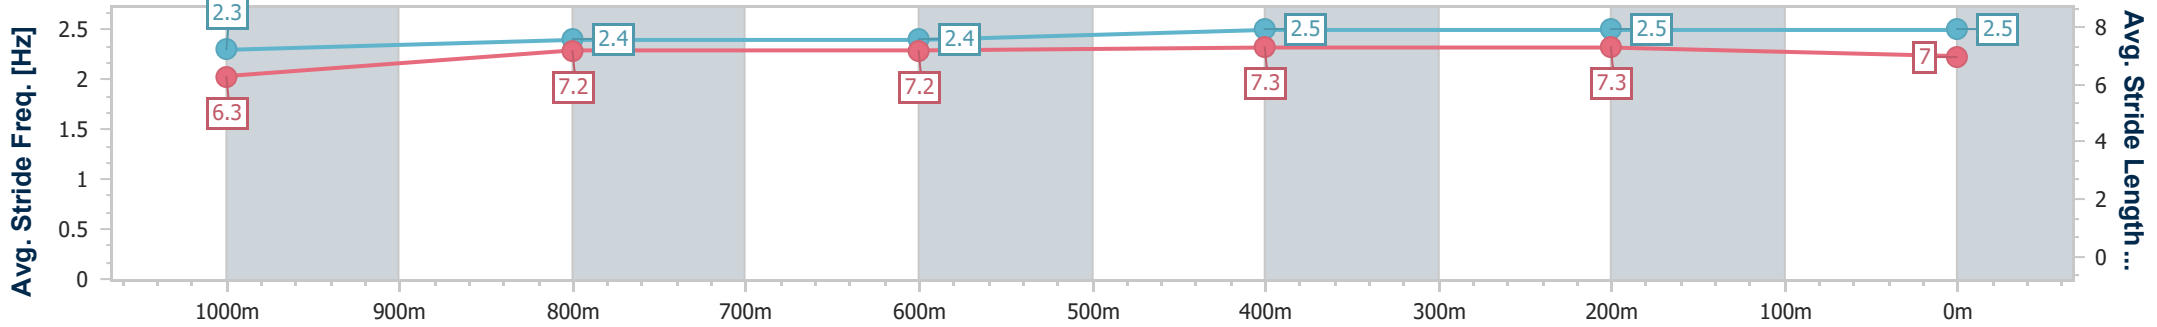

Eagle Farm QLD Professional  
Race 9: SEASON GREETINGS FROM BRC Class 3 Plate - 1200m

23 December 2023 - 17:13

Track Rating: Good 4, Weather: Fine, Rail Position: +4m Entire

BRISBANE RACING CLUB

Section	Overall	1000m	800m	600m	400m	200m
Section Times	1:10.93 [7] (0:13.69)	0:57.24 [2] (0:11.63)	0:45.61 [3] (0:11.52)	0:34.09 [3] (0:11.49)	0:22.60 [3] (0:10.89)	0:11.71 [4]
Average Speed [km/h]	52.5	62.4	63.0	63.8	65.8	61.5
Top Speed [km/h]	63.8	63.8	64.0	65.1	67.0	65.1
Avg. Dist. to Rail [m]	2.9	1.6	1.7	3.0	2.8	2.9
Avg. Stride Freq. [Hz]	2.3	2.4	2.4	2.5	2.5	2.5
Avg. Stride Length [m]	6.3	7.2	7.2	7.3	7.3	7.0