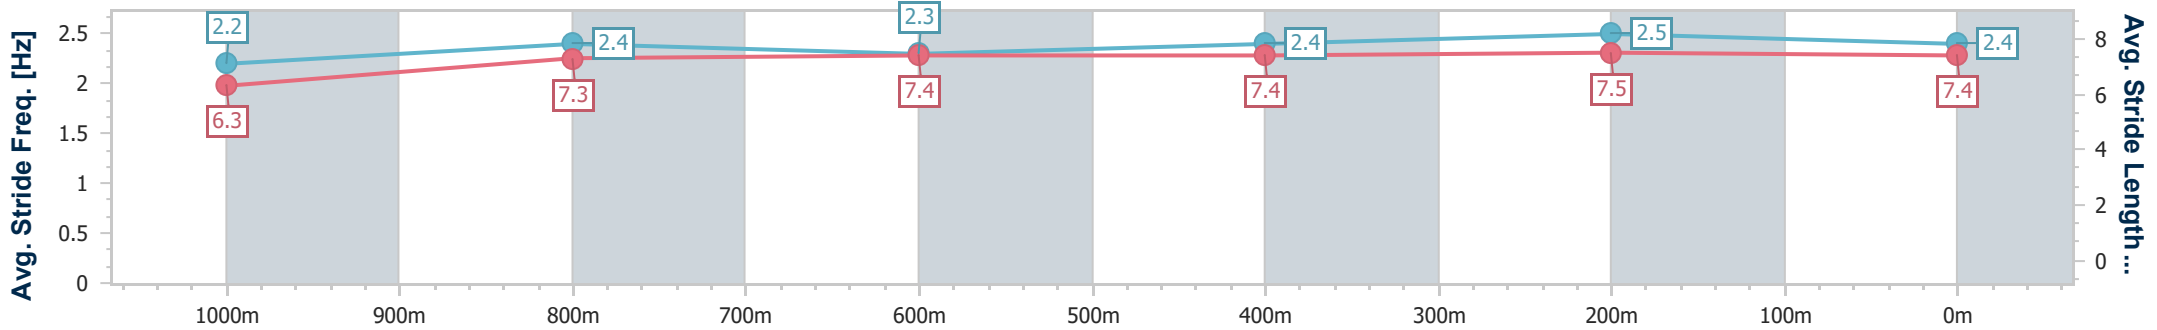

Eagle Farm QLD Professional  
Race 9: SEASON GREETINGS FROM BRC Class 3 Plate - 1200m

23 December 2023 - 17:13

Track Rating: Good 4, Weather: Fine, Rail Position: +4m Entire

BRISBANE RACING CLUB

Section	Overall	1000m	800m	600m	400m	200m
Section Times	1:10.66 [2] (0:14.32)	0:56.34 [7] (0:11.66)	0:44.68 [7] (0:11.53)	0:33.15 [8] (0:11.27)	0:21.88 [8] (0:10.70)	0:11.18 [8] (0:11.18)
Average Speed [km/h]	50.4	62.2	62.1	63.8	67.2	64.6
Top Speed [km/h]	62.2	63.1	63.5	65.5	67.9	67.0
Avg. Dist. to Rail [m]	2.4	1.1	0.8	1.0	4.0	3.9
Avg. Stride Freq. [Hz]	2.2	2.4	2.3	2.4	2.5	2.4
Avg. Stride Length [m]	6.3	7.3	7.4	7.4	7.5	7.4