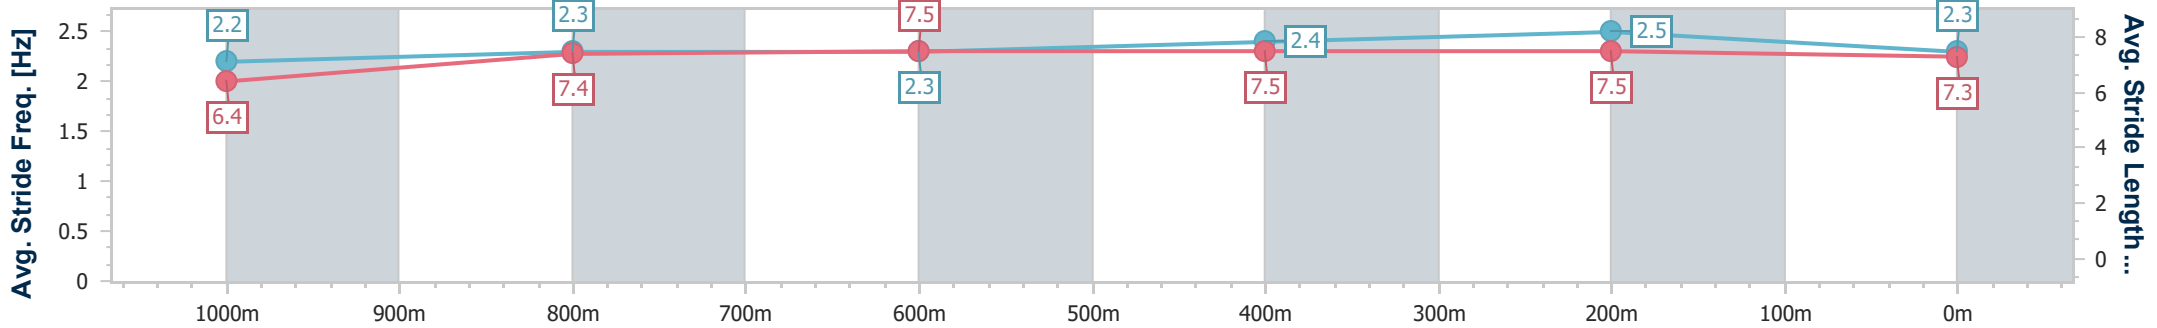

Eagle Farm QLD Professional  
Race 9: SEASON GREETINGS FROM BRC Class 3 Plate - 1200m

23 December 2023 - 17:13

Track Rating: Good 4, Weather: Fine, Rail Position: +4m Entire

BRISBANE RACING CLUB

Section	Overall	1000m	800m	600m	400m	200m
Section Times	1:11.17 [10] (0:14.05)	0:57.12 [4] (0:11.64)	0:45.48 [5] (0:11.46)	0:34.02 [5] (0:11.38)	0:22.64 [6] (0:10.89)	0:11.75 [7] (0:11.75)
Average Speed [km/h]	51.2	62.5	62.6	63.5	66.1	61.3
Top Speed [km/h]	63.7	63.9	64.2	66.5	67.2	64.3
Avg. Dist. to Rail [m]	1.7	1.3	0.1	0.6	3.8	3.1
Avg. Stride Freq. [Hz]	2.2	2.3	2.3	2.4	2.5	2.3
Avg. Stride Length [m]	6.4	7.4	7.5	7.5	7.5	7.3

- [ ] Ranking at each section and finish
- .-.- No data available at this section
- NA No data available

Horse/Jockey Name	Six Sides
Final Rank	11
Fastest Section Time (Section)	0:10.90 (400m)
Top Speed [km/h] (Section)	67.5 (400m)
Race State	Finished