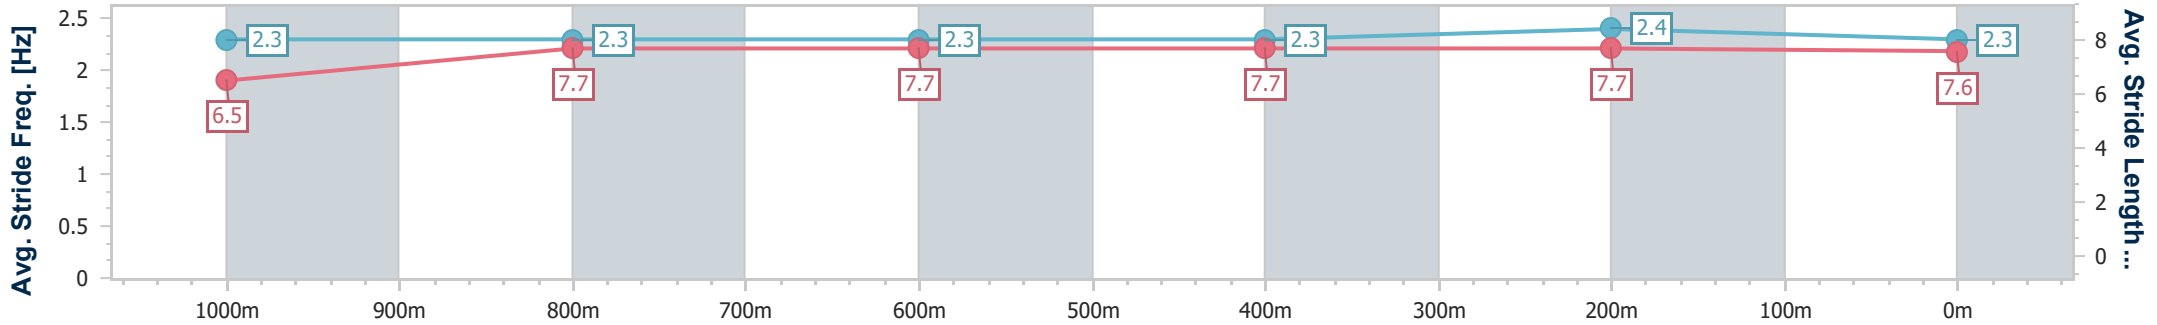

Eagle Farm QLD Professional  
Race 9: SEASON GREETINGS FROM BRC Class 3 Plate - 1200m

23 December 2023 - 17:13

Track Rating: Good 4, Weather: Fine, Rail Position: +4m Entire

BRISBANE RACING CLUB

Section	Overall	1000m	800m	600m	400m	200m
Section Times	1:10.81 [6] (0:13.77)	0:57.04 [3] (0:11.49)	0:45.55 [2] (0:11.43)	0:34.12 [2] (0:11.47)	0:22.65 [2] (0:10.98)	0:11.67 [2] (0:11.67)
Average Speed [km/h]	52.5	63.5	62.9	63.0	65.4	61.9
Top Speed [km/h]	65.1	64.8	63.5	65.4	66.4	64.5
Avg. Dist. to Rail [m]	4.4	2.2	0.3	0.8	2.4	2.4
Avg. Stride Freq. [Hz]	2.3	2.3	2.3	2.3	2.4	2.3
Avg. Stride Length [m]	6.5	7.7	7.7	7.7	7.7	7.6