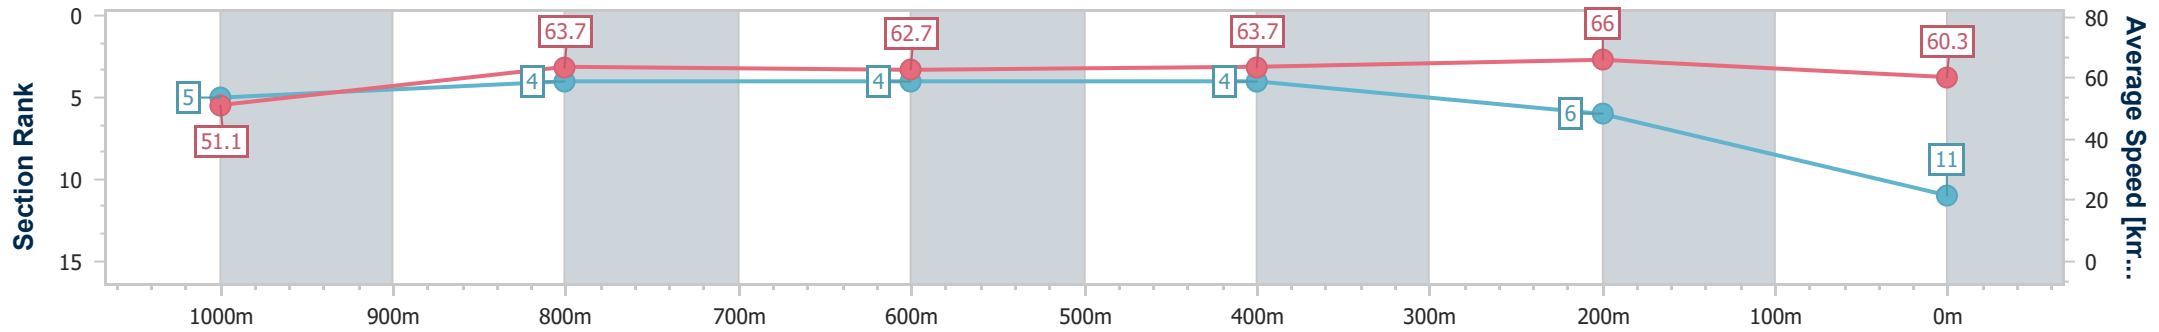

- [ ] Ranking at each section and finish
- .-.- No data available at this section
- NA No data available

Horse/Jockey Name	Six Sides
Final Rank	11
Fastest Section Time (Section)	0:10.90 (400m)
Top Speed [km/h] (Section)	67.5 (400m)
Race State	Finished

Eagle Farm QLD Professional  
Race 9: SEASON GREETINGS FROM BRC Class 3 Plate - 1200m

23 December 2023 - 17:13

Track Rating: Good 4, Weather: Fine, Rail Position: +4m Entire

BRISBANE RACING CLUB

Section	Overall	1000m	800m	600m	400m	200m
Section Times	1:11.25 [11] (0:14.12)	0:57.13 [5] (0:11.46)	0:45.67 [4] (0:11.50)	0:34.17 [4] (0:11.34)	0:22.83 [4] (0:10.90)	0:11.93 [6] (0:11.93)
Average Speed [km/h]	51.1	63.7	62.7	63.7	66.0	60.3
Top Speed [km/h]	63.3	65.0	64.0	65.9	67.5	64.6
Avg. Dist. to Rail [m]	2.3	2.6	1.0	0.5	4.4	5.2
Avg. Stride Freq. [Hz]	2.3	2.4	2.3	2.3	2.4	2.3
Avg. Stride Length [m]	6.3	7.5	7.5	7.6	7.6	7.2