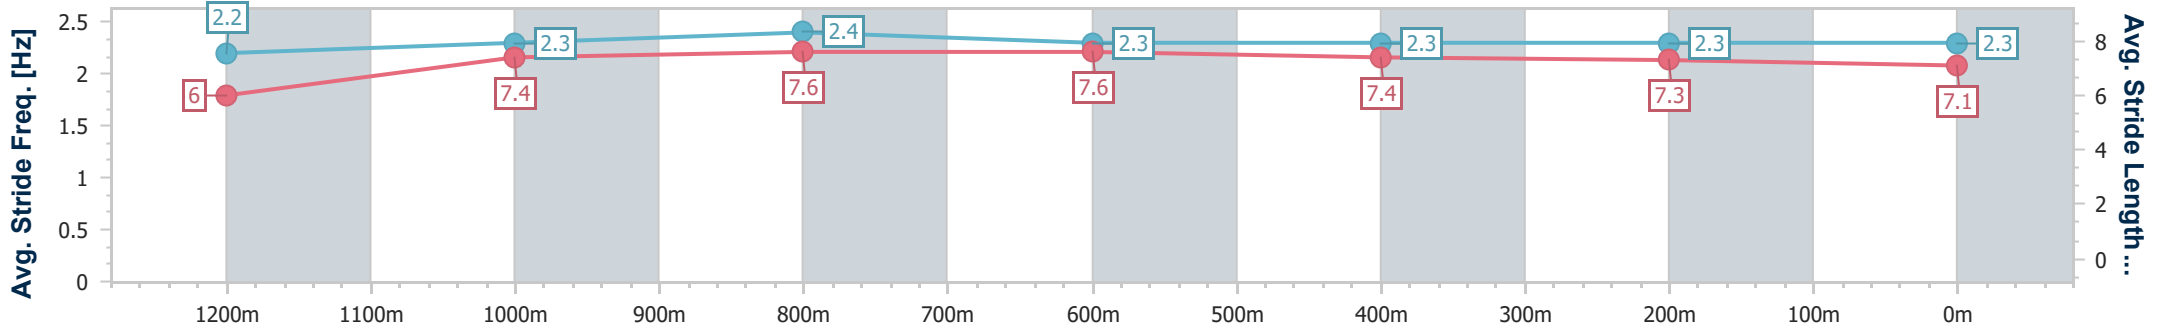

### Ipswich QLD Professional

Race 4: TAB OPEN Handicap - 1350m

24 December 2023 - 14:07

Track Rating: Heavy 10, Weather: Overcast, Rail Position: +6.5m Entire

Section	Overall	1200m	1000m	800m	600m	400m	200m
Section Times	1:22.62 [2] (0:12.28)	1:10.34 [7] (0:11.46)	0:58.88 [8] (0:11.19)	0:47.69 [8] (0:11.37)	0:36.32 [8] (0:11.82)	0:24.50 [8] (0:12.16)	0:12.34 [5] (0:12.34)
Average Speed [km/h]	43.9	63.1	64.7	63.4	61.5	60.0	58.1
Top Speed [km/h]	61.4	65.9	66.0	63.8	62.8	61.0	61.8
Avg. Dist. to Rail [m]	5.1	2.0	1.4	0.4	2.2	4.6	5.8
Avg. Stride Freq. [Hz]	2.2	2.3	2.4	2.3	2.3	2.3	2.3
Avg. Stride Length [m]	6.0	7.4	7.6	7.6	7.4	7.3	7.1