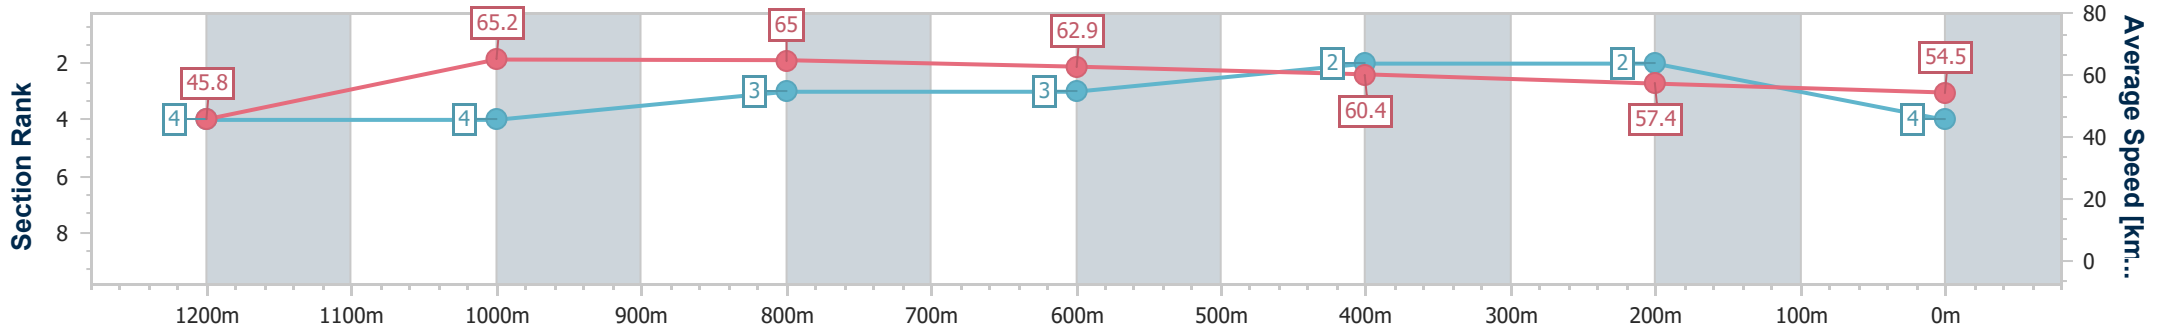

### Ipswich QLD Professional

Race 4: TAB OPEN Handicap - 1350m

24 December 2023 - 14:07

Track Rating: Heavy 10, Weather: Overcast, Rail Position: +6.5m Entire

Section	Overall	1200m	1000m	800m	600m	400m	200m
Section Times	1:23.15 [4] (0:11.82)	1:11.33 [4] (0:11.05)	1:00.28 [4] (0:11.06)	0:49.22 [3] (0:11.46)	0:37.76 [3] (0:11.94)	0:25.82 [2] (0:12.61)	0:13.21 [2] (0:13.21)
Average Speed [km/h]	45.8	65.2	65.0	62.9	60.4	57.4	54.5
Top Speed [km/h]	62.6	66.3	65.8	64.2	61.9	58.9	56.9
Avg. Dist. to Rail [m]	2.9	1.2	0.4	0.2	0.5	2.4	2.4
Avg. Stride Freq. [Hz]	2.3	2.4	2.4	2.4	2.4	2.3	2.2
Avg. Stride Length [m]	6.0	7.6	7.6	7.3	7.1	7.0	6.8