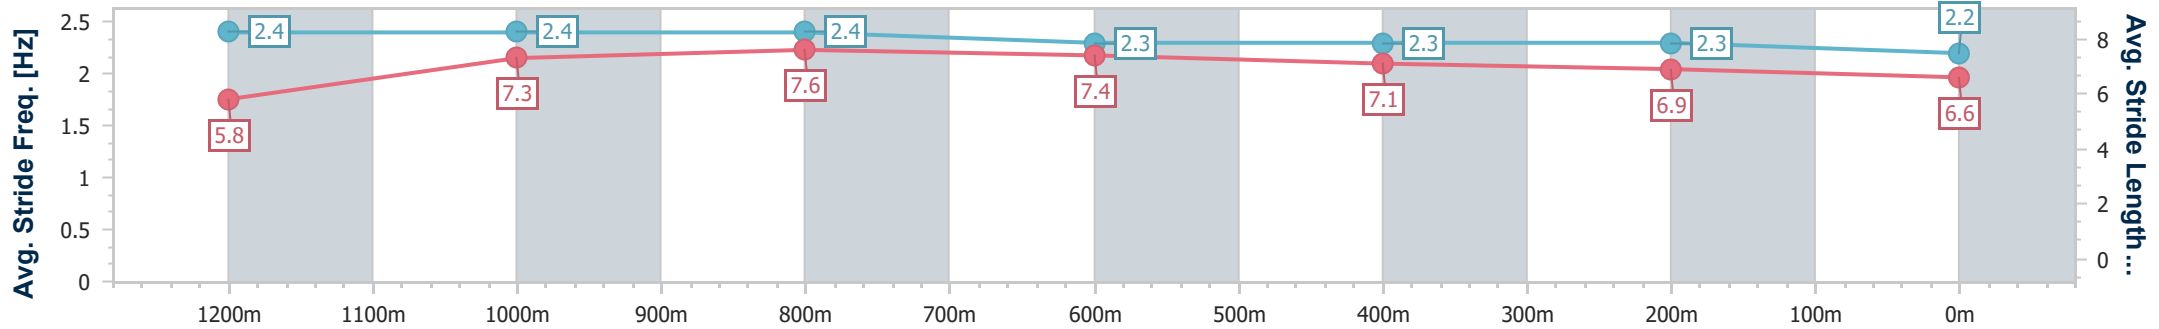

- [ ] Ranking at each section and finish
- .-.- No data available at this section
- NA No data available

Horse/Jockey Name	Twyford
Final Rank	6
Fastest Section Time (Section)	0:11.15 (1000m)
Top Speed [km/h] (Section)	65.9 (1000m)
Race State	Finished

### Ipswich QLD Professional

Race 4: TAB OPEN Handicap - 1350m

24 December 2023 - 14:07

Track Rating: Heavy 10, Weather: Overcast, Rail Position: +6.5m Entire

Section	Overall	1200m	1000m	800m	600m	400m	200m
Section Times	1:23.69 [6] (0:11.64)	1:12.05 [3] (0:11.17)	1:00.88 [3] (0:11.15)	0:49.73 [4] (0:11.56)	0:38.17 [4] (0:12.05)	0:26.12 [4] (0:12.55)	0:13.57 [4] (0:13.57)
Average Speed [km/h]	46.5	64.4	64.9	62.1	59.7	57.2	53.0
Top Speed [km/h]	62.9	65.7	65.9	64.0	60.5	58.6	55.5
Avg. Dist. to Rail [m]	0.3	1.0	0.7	0.4	0.4	0.9	1.6
Avg. Stride Freq. [Hz]	2.4	2.4	2.4	2.3	2.3	2.3	2.2
Avg. Stride Length [m]	5.8	7.3	7.6	7.4	7.1	6.9	6.6