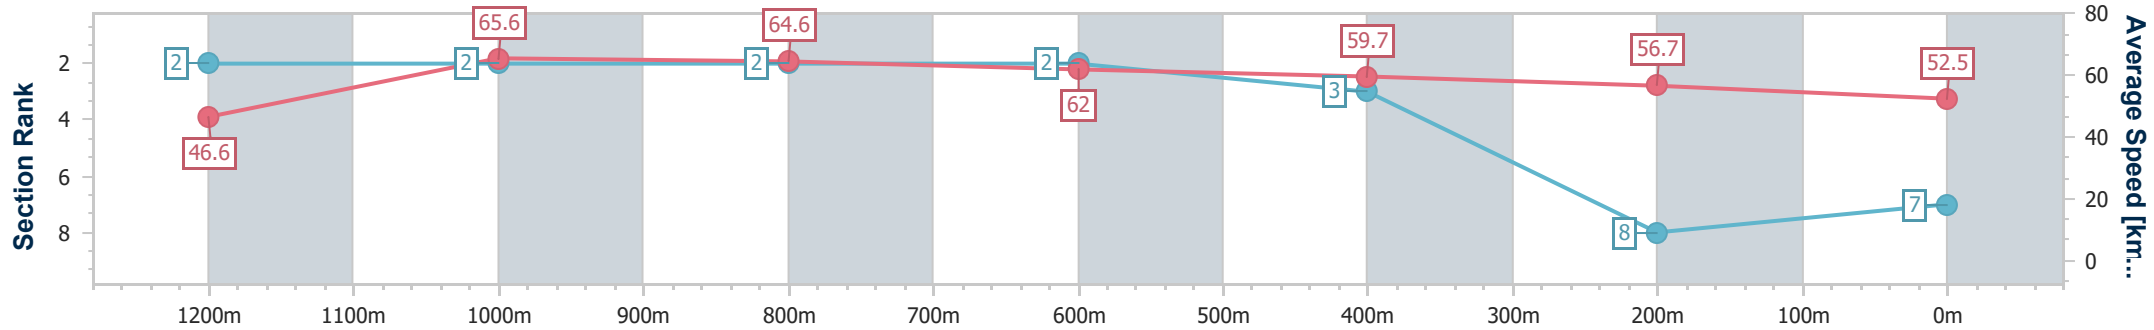

Ipswich QLD Professional

Race 4: TAB OPEN Handicap - 1350m

24 December 2023 - 14:07

Track Rating: Heavy 10, Weather: Overcast, Rail Position: +6.5m Entire

Section	Overall	1200m	1000m	800m	600m	400m	200m
Section Times	1:24.39 [7] (0:11.56)	1:12.83 [2] (0:11.02)	1:01.81 [2] (0:11.15)	0:50.66 [2] (0:11.63)	0:39.03 [2] (0:12.21)	0:26.82 [3] (0:13.11)	0:13.71 [8] (0:13.71)
Average Speed [km/h]	46.6	65.6	64.6	62.0	59.7	56.7	52.5
Top Speed [km/h]	63.9	65.8	65.5	62.9	61.0	58.3	56.5
Avg. Dist. to Rail [m]	1.6	0.8	0.4	0.2	2.9	10.7	13.5
Avg. Stride Freq. [Hz]	2.4	2.5	2.5	2.5	2.5	2.4	2.3
Avg. Stride Length [m]	5.9	7.3	7.2	7.0	6.7	6.5	6.2

- [ ] Ranking at each section and finish
- .-.- No data available at this section
- NA No data available

Horse/Jockey Name	Dare To Share
Final Rank	8
Fastest Section Time (Section)	0:11.26 (1000m)
Top Speed [km/h] (Section)	66.1 (1200m)
Race State	Finished