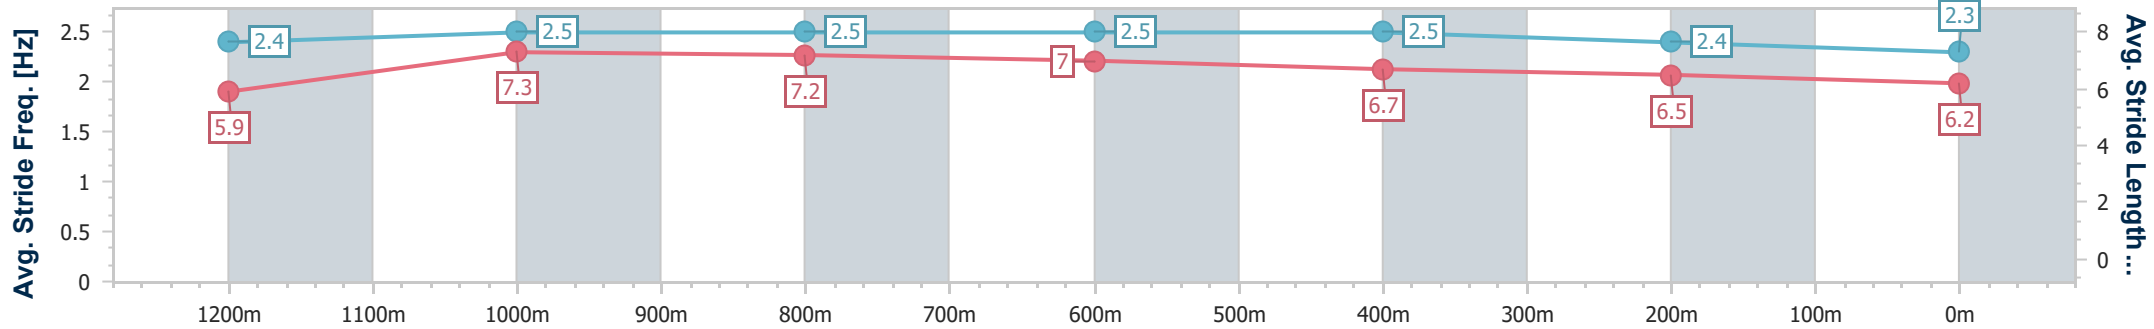

Ipswich QLD Professional

Race 4: TAB OPEN Handicap - 1350m

24 December 2023 - 14:07

Track Rating: Heavy 10, Weather: Overcast, Rail Position: +6.5m Entire

Section	Overall	1200m	1000m	800m	600m	400m	200m
Section Times	1:24.39 [7] (0:11.56)	1:12.83 [2] (0:11.02)	1:01.81 [2] (0:11.15)	0:50.66 [2] (0:11.63)	0:39.03 [2] (0:12.21)	0:26.82 [3] (0:13.11)	0:13.71 [8] (0:13.71)
Average Speed [km/h]	46.6	65.6	64.6	62.0	59.7	56.7	52.5
Top Speed [km/h]	63.9	65.8	65.5	62.9	61.0	58.3	56.5
Avg. Dist. to Rail [m]	1.6	0.8	0.4	0.2	2.9	10.7	13.5
Avg. Stride Freq. [Hz]	2.4	2.5	2.5	2.5	2.5	2.4	2.3
Avg. Stride Length [m]	5.9	7.3	7.2	7.0	6.7	6.5	6.2

- [ ] Ranking at each section and finish
- .-.- No data available at this section
- NA No data available

Horse/Jockey Name	Dare To Share
Final Rank	8
Fastest Section Time (Section)	0:11.26 (1000m)
Top Speed [km/h] (Section)	66.1 (1200m)
Race State	Finished

### Ipswich QLD Professional

Race 4: TAB OPEN Handicap - 1350m

24 December 2023 - 14:07

Track Rating: Heavy 10, Weather: Overcast, Rail Position: +6.5m Entire

Section	Overall	1200m	1000m	800m	600m	400m	200m
Section Times	1:24.56 [8] (0:12.10)	1:12.46 [6] (0:11.30)	1:01.16 [6] (0:11.26)	0:49.90 [6] (0:11.32)	0:38.58 [6] (0:11.88)	0:26.70 [6] (0:12.68)	0:14.02 [7] (0:14.02)
Average Speed [km/h]	44.6	63.9	64.4	63.6	61.0	57.1	51.5
Top Speed [km/h]	60.1	66.1	65.0	64.9	62.2	59.3	55.5
Avg. Dist. to Rail [m]	4.9	2.2	1.5	0.6	1.5	2.9	5.2
Avg. Stride Freq. [Hz]	2.3	2.5	2.5	2.5	2.5	2.5	2.3
Avg. Stride Length [m]	5.8	7.1	7.0	7.0	6.8	6.4	6.2