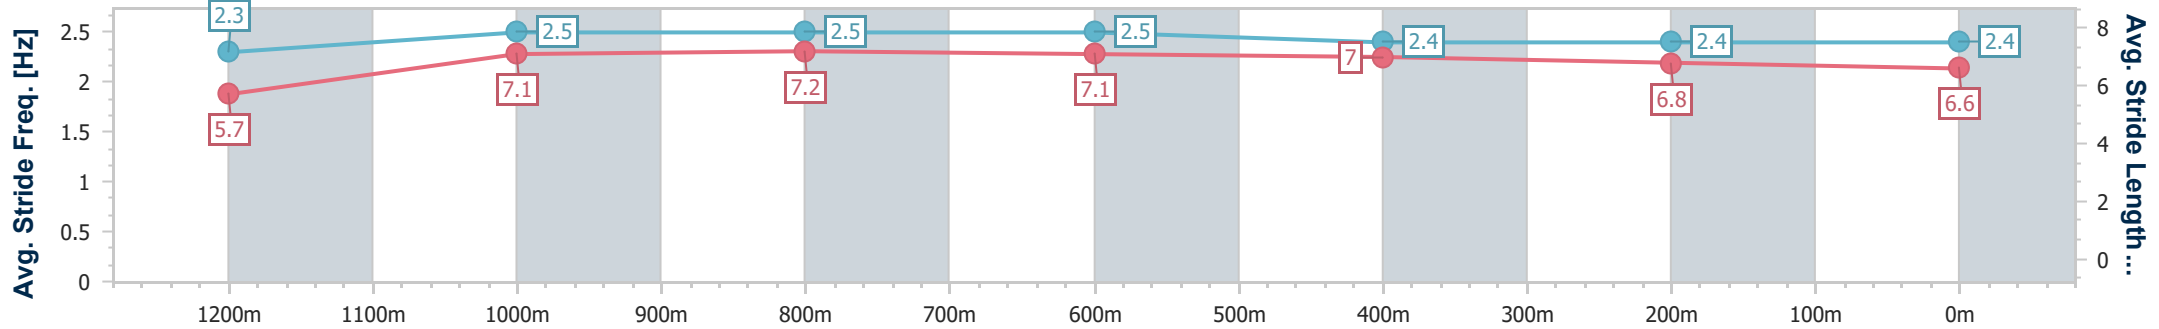

### Ipswich QLD Professional

Race 4: TAB OPEN Handicap - 1350m

24 December 2023 - 14:07

Track Rating: Heavy 10, Weather: Overcast, Rail Position: +6.5m Entire

Section	Overall	1200m	1000m	800m	600m	400m	200m
Section Times	1:22.59 [1] (0:12.00)	1:10.59 [5] (0:11.25)	0:59.34 [5] (0:11.11)	0:48.23 [5] (0:11.36)	0:36.87 [5] (0:11.88)	0:24.99 [5] (0:12.35)	0:12.64 [3] (0:12.64)
Average Speed [km/h]	45.0	64.1	64.9	63.3	61.1	58.8	57.1
Top Speed [km/h]	61.3	66.4	65.4	64.7	62.8	60.4	57.8
Avg. Dist. to Rail [m]	3.2	1.2	0.9	0.2	1.3	3.3	3.9
Avg. Stride Freq. [Hz]	2.3	2.5	2.5	2.5	2.4	2.4	2.4
Avg. Stride Length [m]	5.7	7.1	7.2	7.1	7.0	6.8	6.6