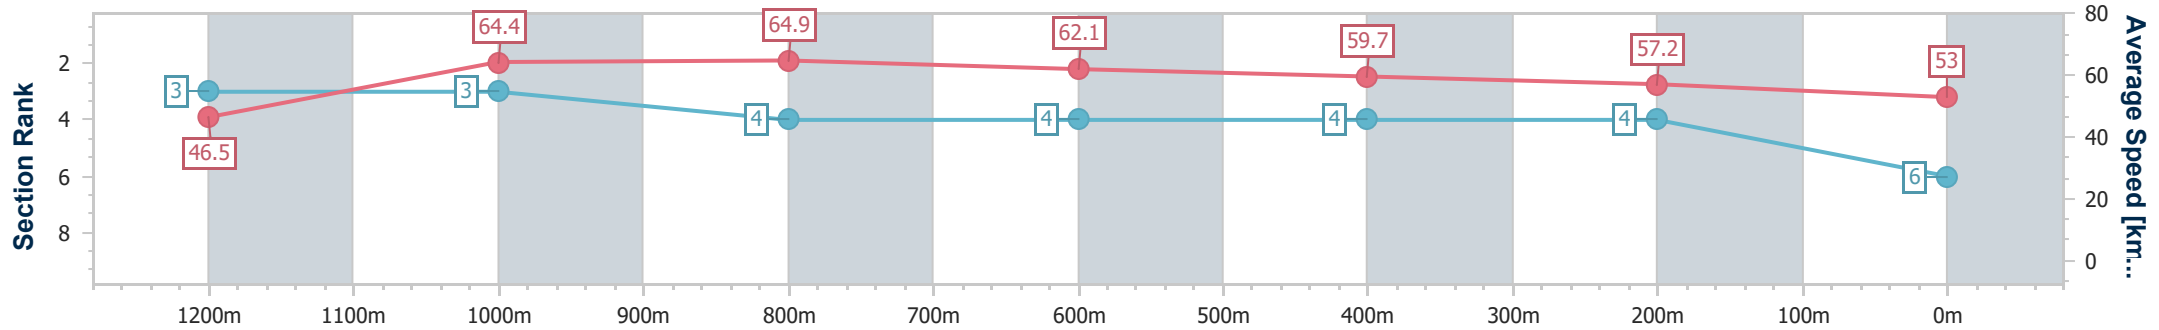

- [ ] Ranking at each section and finish
- .-.- No data available at this section
- NA No data available

Horse/Jockey Name	Twyford
Final Rank	6
Fastest Section Time (Section)	0:11.15 (1000m)
Top Speed [km/h] (Section)	65.9 (1000m)
Race State	Finished

### Ipswich QLD Professional

Race 4: TAB OPEN Handicap - 1350m

24 December 2023 - 14:07

Track Rating: Heavy 10, Weather: Overcast, Rail Position: +6.5m Entire

Section	Overall	1200m	1000m	800m	600m	400m	200m
Section Times	1:23.69 [6] (0:11.64)	1:12.05 [3] (0:11.17)	1:00.88 [3] (0:11.15)	0:49.73 [4] (0:11.56)	0:38.17 [4] (0:12.05)	0:26.12 [4] (0:12.55)	0:13.57 [4] (0:13.57)
Average Speed [km/h]	46.5	64.4	64.9	62.1	59.7	57.2	53.0
Top Speed [km/h]	62.9	65.7	65.9	64.0	60.5	58.6	55.5
Avg. Dist. to Rail [m]	0.3	1.0	0.7	0.4	0.4	0.9	1.6
Avg. Stride Freq. [Hz]	2.4	2.4	2.4	2.3	2.3	2.3	2.2
Avg. Stride Length [m]	5.8	7.3	7.6	7.4	7.1	6.9	6.6