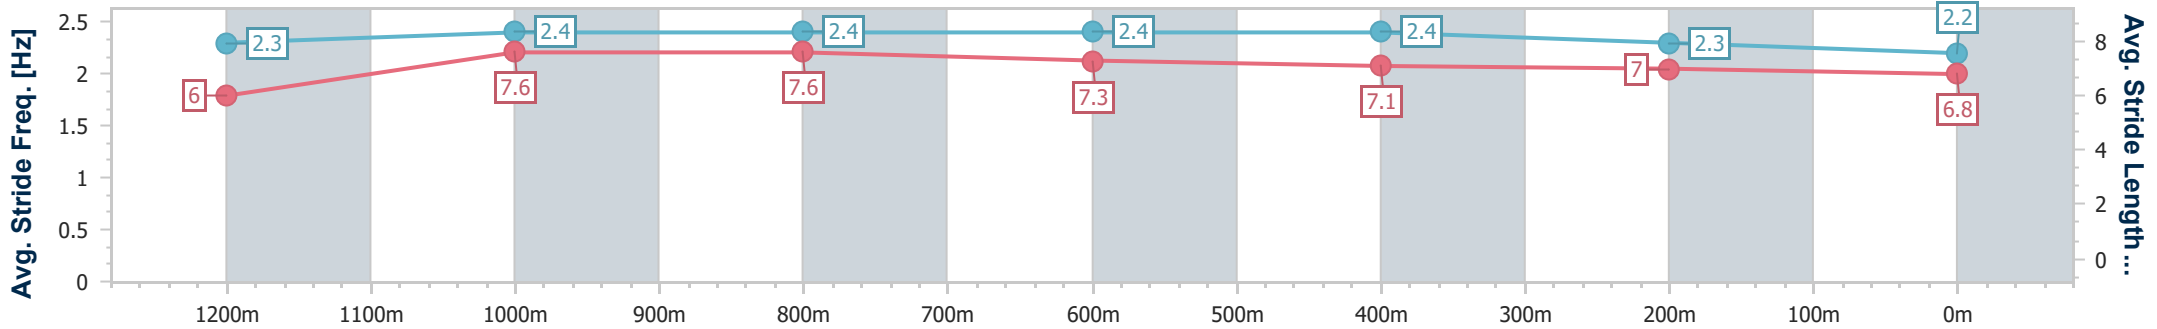

### Ipswich QLD Professional

Race 4: TAB OPEN Handicap - 1350m

24 December 2023 - 14:07

Track Rating: Heavy 10, Weather: Overcast, Rail Position: +6.5m Entire

Section	Overall	1200m	1000m	800m	600m	400m	200m
Section Times	1:23.15 [4] (0:11.82)	1:11.33 [4] (0:11.05)	1:00.28 [4] (0:11.06)	0:49.22 [3] (0:11.46)	0:37.76 [3] (0:11.94)	0:25.82 [2] (0:12.61)	0:13.21 [2] (0:13.21)
Average Speed [km/h]	45.8	65.2	65.0	62.9	60.4	57.4	54.5
Top Speed [km/h]	62.6	66.3	65.8	64.2	61.9	58.9	56.9
Avg. Dist. to Rail [m]	2.9	1.2	0.4	0.2	0.5	2.4	2.4
Avg. Stride Freq. [Hz]	2.3	2.4	2.4	2.4	2.4	2.3	2.2
Avg. Stride Length [m]	6.0	7.6	7.6	7.3	7.1	7.0	6.8