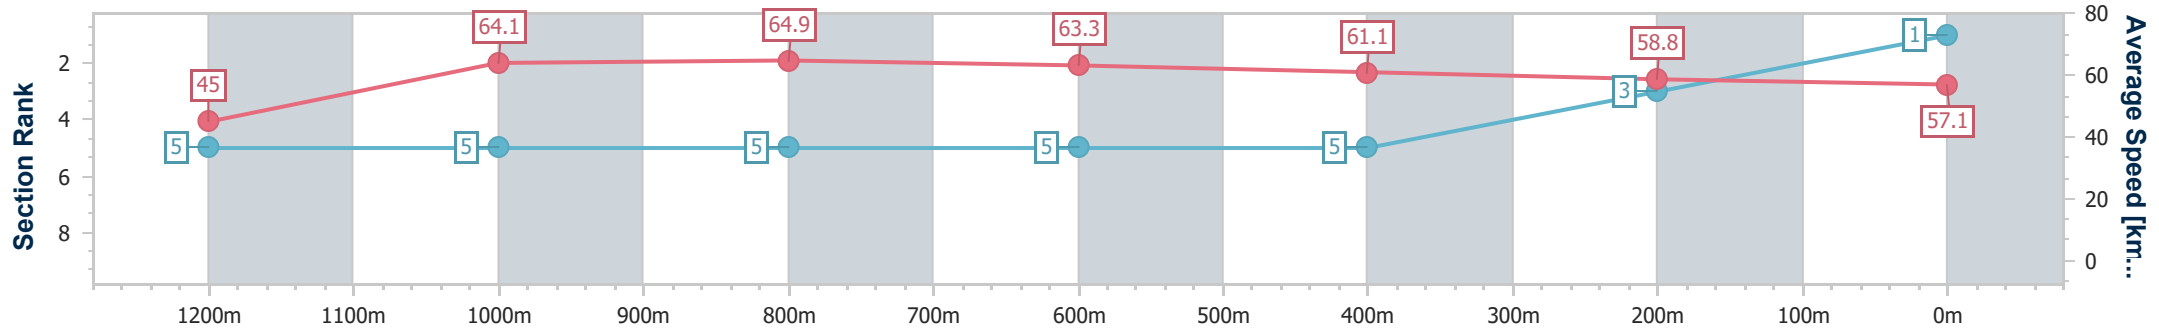

### Ipswich QLD Professional

Race 4: TAB OPEN Handicap - 1350m

24 December 2023 - 14:07

Track Rating: Heavy 10, Weather: Overcast, Rail Position: +6.5m Entire

Section	Overall	1200m	1000m	800m	600m	400m	200m
Section Times	1:22.59 [1] (0:12.00)	1:10.59 [5] (0:11.25)	0:59.34 [5] (0:11.11)	0:48.23 [5] (0:11.36)	0:36.87 [5] (0:11.88)	0:24.99 [5] (0:12.35)	0:12.64 [3] (0:12.64)
Average Speed [km/h]	45.0	64.1	64.9	63.3	61.1	58.8	57.1
Top Speed [km/h]	61.3	66.4	65.4	64.7	62.8	60.4	57.8
Avg. Dist. to Rail [m]	3.2	1.2	0.9	0.2	1.3	3.3	3.9
Avg. Stride Freq. [Hz]	2.3	2.5	2.5	2.5	2.4	2.4	2.4
Avg. Stride Length [m]	5.7	7.1	7.2	7.1	7.0	6.8	6.6