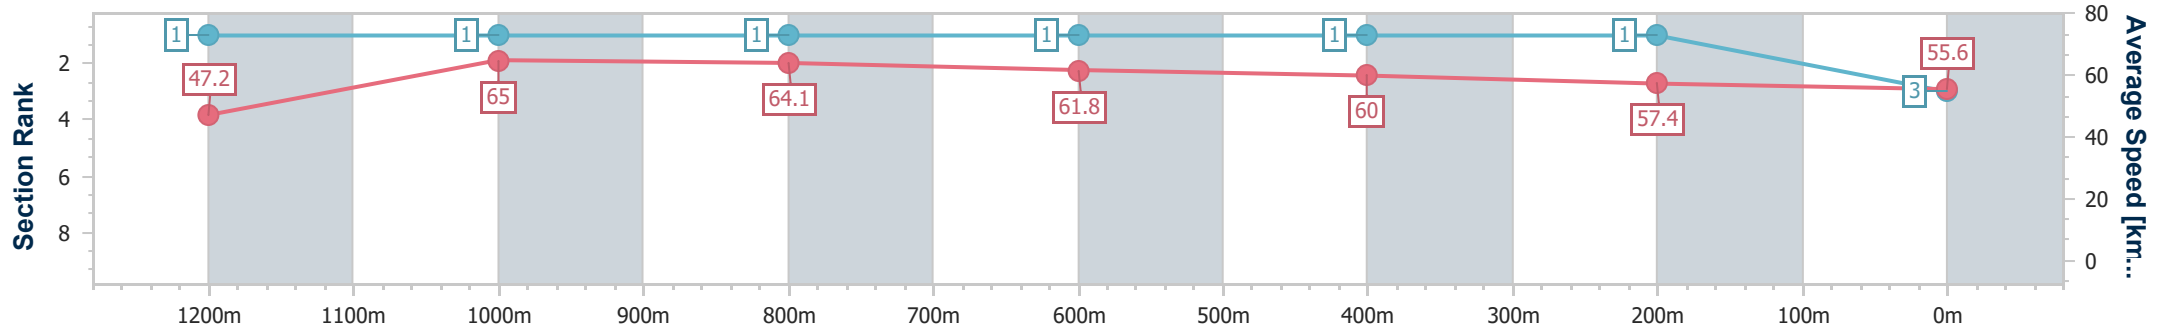

### Ipswich QLD Professional

Race 4: TAB OPEN Handicap - 1350m

24 December 2023 - 14:07

Track Rating: Heavy 10, Weather: Overcast, Rail Position: +6.5m Entire

Section	Overall	1200m	1000m	800m	600m	400m	200m
Section Times	1:22.83 [3] (0:11.45)	1:11.38 [1] (0:11.06)	1:00.32 [1] (0:11.21)	0:49.11 [1] (0:11.63)	0:37.48 [1] (0:11.95)	0:25.53 [1] (0:12.58)	0:12.95 [1] (0:12.95)
Average Speed [km/h]	47.2	65.0	64.1	61.8	60.0	57.4	55.6
Top Speed [km/h]	63.3	66.3	65.3	63.3	61.2	58.9	57.6
Avg. Dist. to Rail [m]	0.9	0.4	0.6	1.0	0.9	0.9	2.9
Avg. Stride Freq. [Hz]	2.3	2.4	2.4	2.3	2.3	2.3	2.2
Avg. Stride Length [m]	6.0	7.6	7.6	7.5	7.3	7.0	7.0