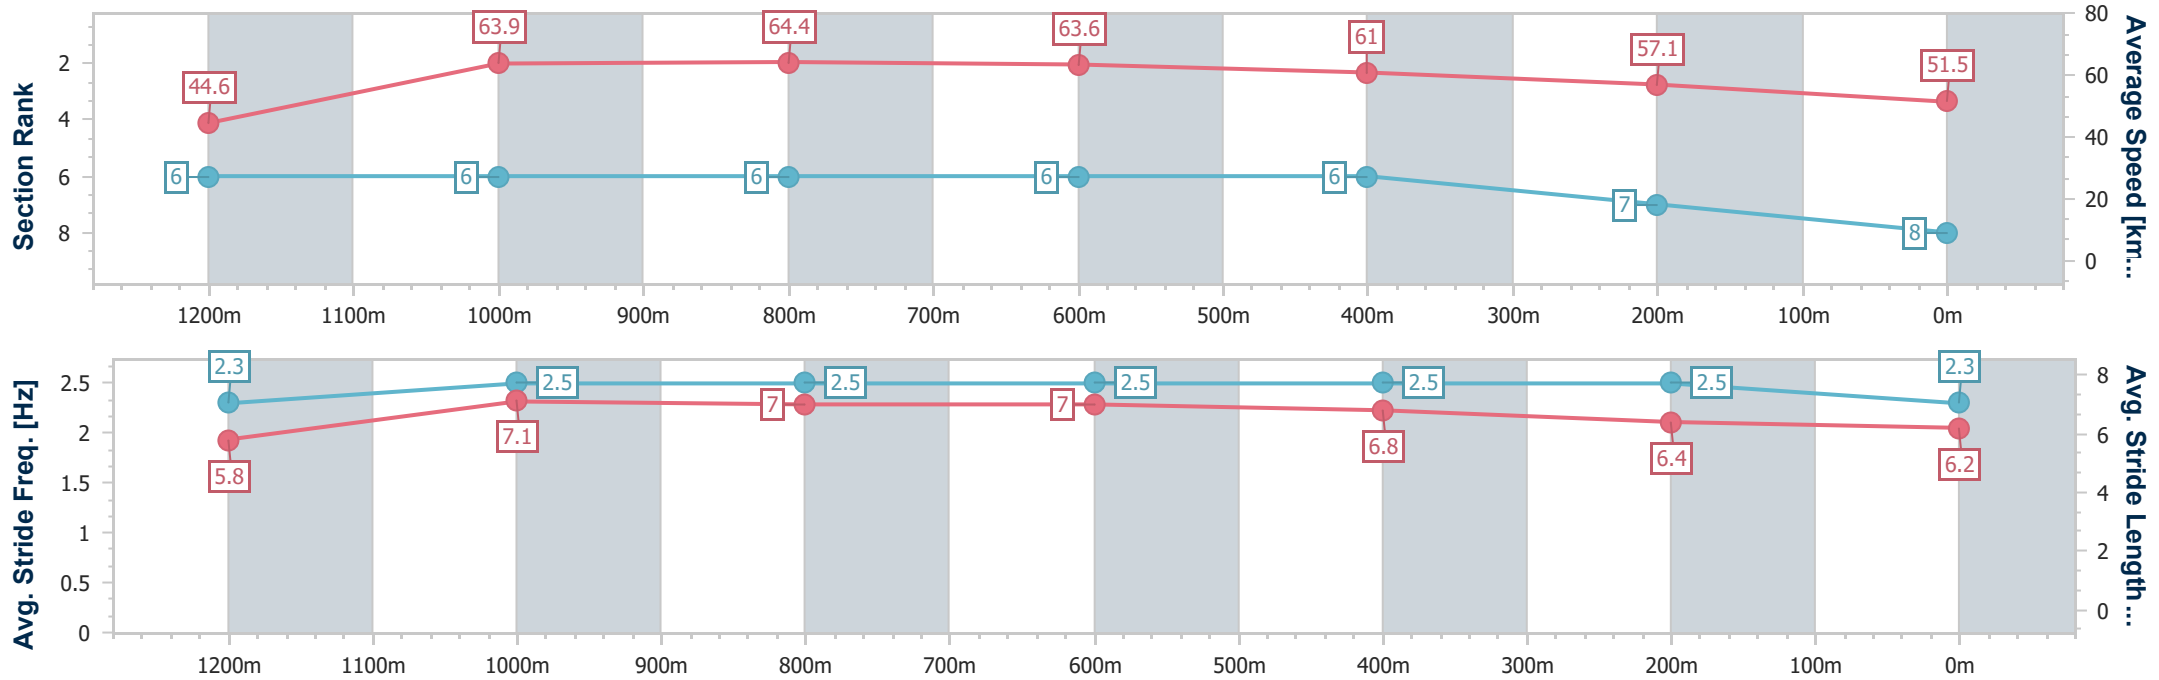

- [ ] Ranking at each section and finish
- .-.- No data available at this section
- NA No data available

Horse/Jockey Name	Dare To Share
Final Rank	8
Fastest Section Time (Section)	0:11.26 (1000m)
Top Speed [km/h] (Section)	66.1 (1200m)
Race State	Finished

### Ipswich QLD Professional

Race 4: TAB OPEN Handicap - 1350m

24 December 2023 - 14:07

Track Rating: Heavy 10, Weather: Overcast, Rail Position: +6.5m Entire

Section	Overall	1200m	1000m	800m	600m	400m	200m
Section Times	1:24.56 [8] (0:12.10)	1:12.46 [6] (0:11.30)	1:01.16 [6] (0:11.26)	0:49.90 [6] (0:11.32)	0:38.58 [6] (0:11.88)	0:26.70 [6] (0:12.68)	0:14.02 [7] (0:14.02)
Average Speed [km/h]	44.6	63.9	64.4	63.6	61.0	57.1	51.5
Top Speed [km/h]	60.1	66.1	65.0	64.9	62.2	59.3	55.5
Avg. Dist. to Rail [m]	4.9	2.2	1.5	0.6	1.5	2.9	5.2
Avg. Stride Freq. [Hz]	2.3	2.5	2.5	2.5	2.5	2.5	2.3
Avg. Stride Length [m]	5.8	7.1	7.0	7.0	6.8	6.4	6.2

- [ ] Ranking at each section and finish
- .-.- No data available at this section
- NA No data available