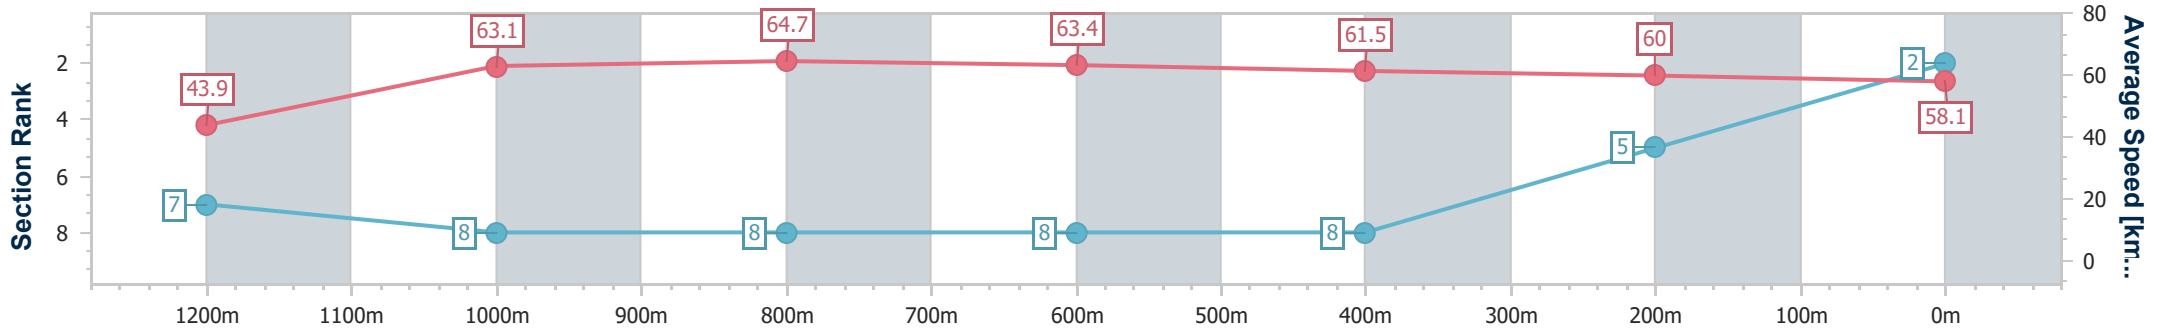

### Ipswich QLD Professional

Race 4: TAB OPEN Handicap - 1350m

24 December 2023 - 14:07

Track Rating: Heavy 10, Weather: Overcast, Rail Position: +6.5m Entire

Section	Overall	1200m	1000m	800m	600m	400m	200m
Section Times	1:22.62 [2] (0:12.28)	1:10.34 [7] (0:11.46)	0:58.88 [8] (0:11.19)	0:47.69 [8] (0:11.37)	0:36.32 [8] (0:11.82)	0:24.50 [8] (0:12.16)	0:12.34 [5] (0:12.34)
Average Speed [km/h]	43.9	63.1	64.7	63.4	61.5	60.0	58.1
Top Speed [km/h]	61.4	65.9	66.0	63.8	62.8	61.0	61.8
Avg. Dist. to Rail [m]	5.1	2.0	1.4	0.4	2.2	4.6	5.8
Avg. Stride Freq. [Hz]	2.2	2.3	2.4	2.3	2.3	2.3	2.3
Avg. Stride Length [m]	6.0	7.4	7.6	7.6	7.4	7.3	7.1