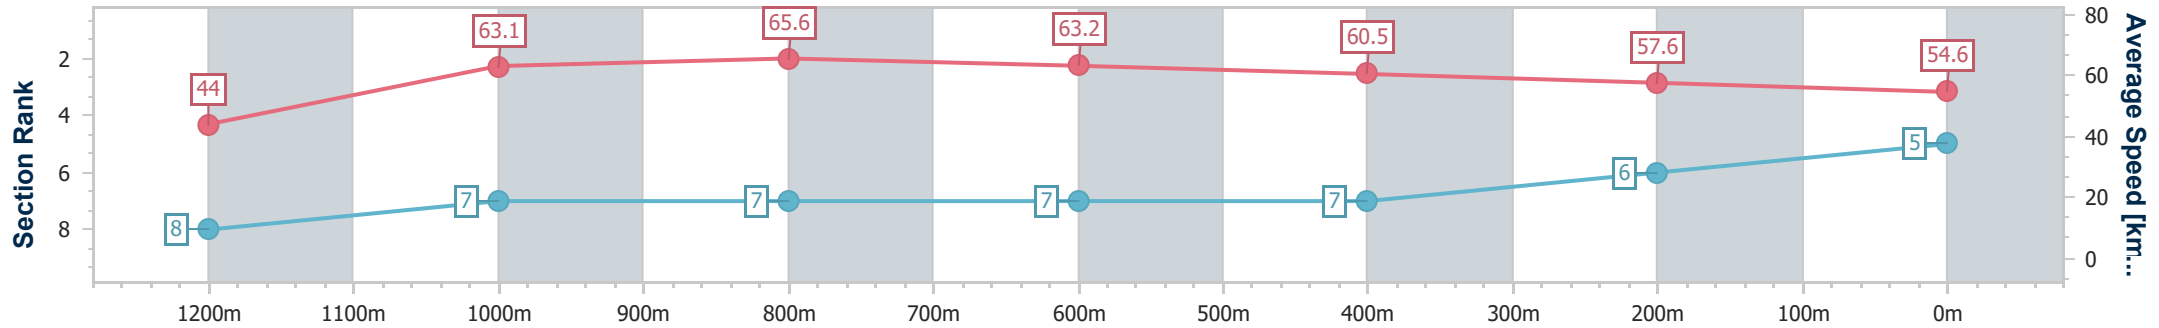

Ipswich QLD Professional

Race 4: TAB OPEN Handicap - 1350m

24 December 2023 - 14:07

Track Rating: Heavy 10, Weather: Overcast, Rail Position: +6.5m Entire

Section	Overall	1200m	1000m	800m	600m	400m	200m
Section Times	1:23.67 [5] (0:12.30)	1:11.37 [8] (0:11.41)	0:59.96 [7] (0:10.98)	0:48.98 [7] (0:11.35)	0:37.63 [7] (0:11.90)	0:25.73 [7] (0:12.53)	0:13.20 [6] (0:13.20)
Average Speed [km/h]	44.0	63.1	65.6	63.2	60.5	57.6	54.6
Top Speed [km/h]	60.7	67.3	67.5	65.0	62.2	58.5	57.7
Avg. Dist. to Rail [m]	3.4	0.7	0.2	0.7	0.3	1.3	4.2
Avg. Stride Freq. [Hz]	2.1	2.3	2.4	2.4	2.3	2.3	2.2
Avg. Stride Length [m]	6.2	7.5	7.6	7.5	7.2	6.9	6.8

- [ ] Ranking at each section and finish
- .-.- No data available at this section
- NA No data available

Horse/Jockey Name	Twyford
Final Rank	6
Fastest Section Time (Section)	0:11.15 (1000m)
Top Speed [km/h] (Section)	65.9 (1000m)
Race State	Finished