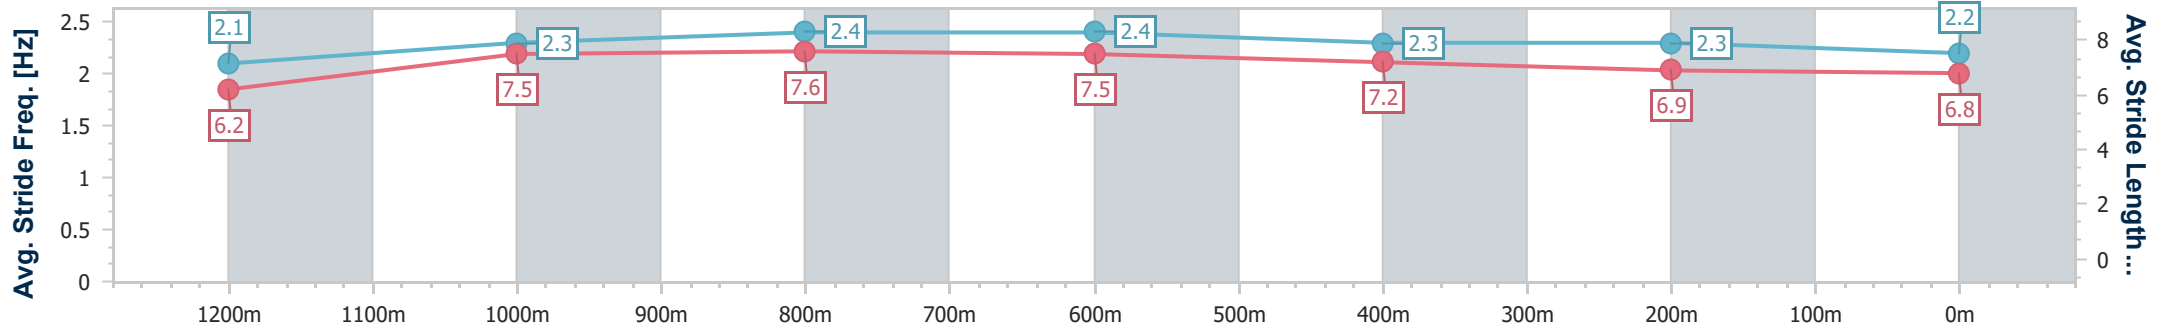

Ipswich QLD Professional

Race 4: TAB OPEN Handicap - 1350m

24 December 2023 - 14:07

Track Rating: Heavy 10, Weather: Overcast, Rail Position: +6.5m Entire

Section	Overall	1200m	1000m	800m	600m	400m	200m
Section Times	1:23.67 [5] (0:12.30)	1:11.37 [8] (0:11.41)	0:59.96 [7] (0:10.98)	0:48.98 [7] (0:11.35)	0:37.63 [7] (0:11.90)	0:25.73 [7] (0:12.53)	0:13.20 [6] (0:13.20)
Average Speed [km/h]	44.0	63.1	65.6	63.2	60.5	57.6	54.6
Top Speed [km/h]	60.7	67.3	67.5	65.0	62.2	58.5	57.7
Avg. Dist. to Rail [m]	3.4	0.7	0.2	0.7	0.3	1.3	4.2
Avg. Stride Freq. [Hz]	2.1	2.3	2.4	2.4	2.3	2.3	2.2
Avg. Stride Length [m]	6.2	7.5	7.6	7.5	7.2	6.9	6.8

- [ ] Ranking at each section and finish
- .-.- No data available at this section
- NA No data available

Horse/Jockey Name	Twyford
Final Rank	6
Fastest Section Time (Section)	0:11.15 (1000m)
Top Speed [km/h] (Section)	65.9 (1000m)
Race State	Finished