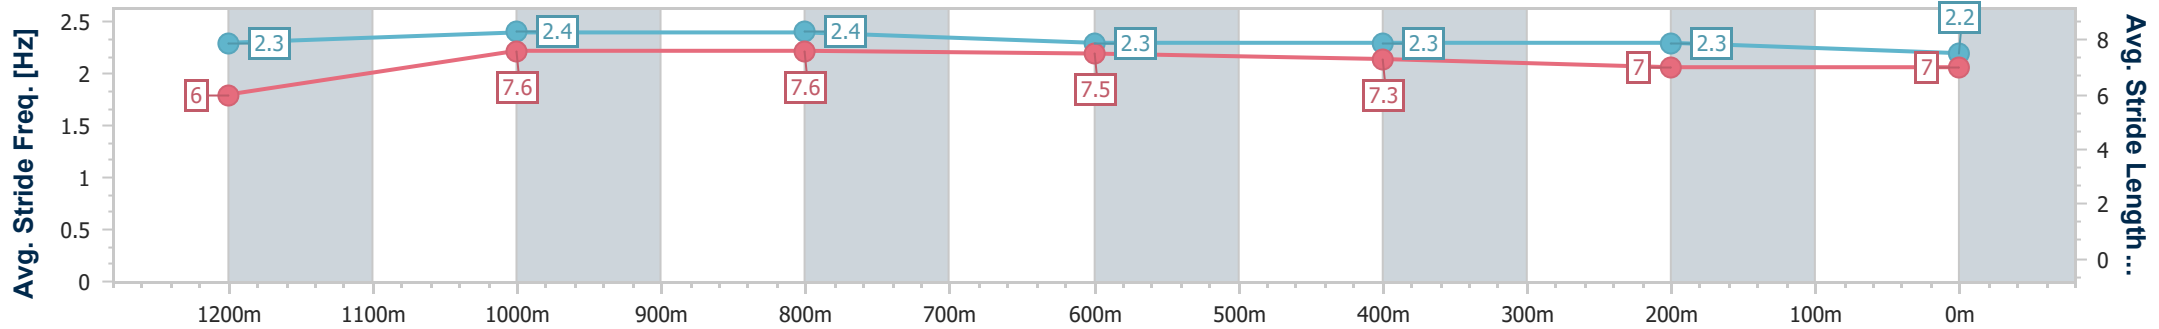

### Ipswich QLD Professional

Race 4: TAB OPEN Handicap - 1350m

24 December 2023 - 14:07

Track Rating: Heavy 10, Weather: Overcast, Rail Position: +6.5m Entire

Section	Overall	1200m	1000m	800m	600m	400m	200m
Section Times	1:22.83 [3] (0:11.45)	1:11.38 [1] (0:11.06)	1:00.32 [1] (0:11.21)	0:49.11 [1] (0:11.63)	0:37.48 [1] (0:11.95)	0:25.53 [1] (0:12.58)	0:12.95 [1] (0:12.95)
Average Speed [km/h]	47.2	65.0	64.1	61.8	60.0	57.4	55.6
Top Speed [km/h]	63.3	66.3	65.3	63.3	61.2	58.9	57.6
Avg. Dist. to Rail [m]	0.9	0.4	0.6	1.0	0.9	0.9	2.9
Avg. Stride Freq. [Hz]	2.3	2.4	2.4	2.3	2.3	2.3	2.2
Avg. Stride Length [m]	6.0	7.6	7.6	7.5	7.3	7.0	7.0