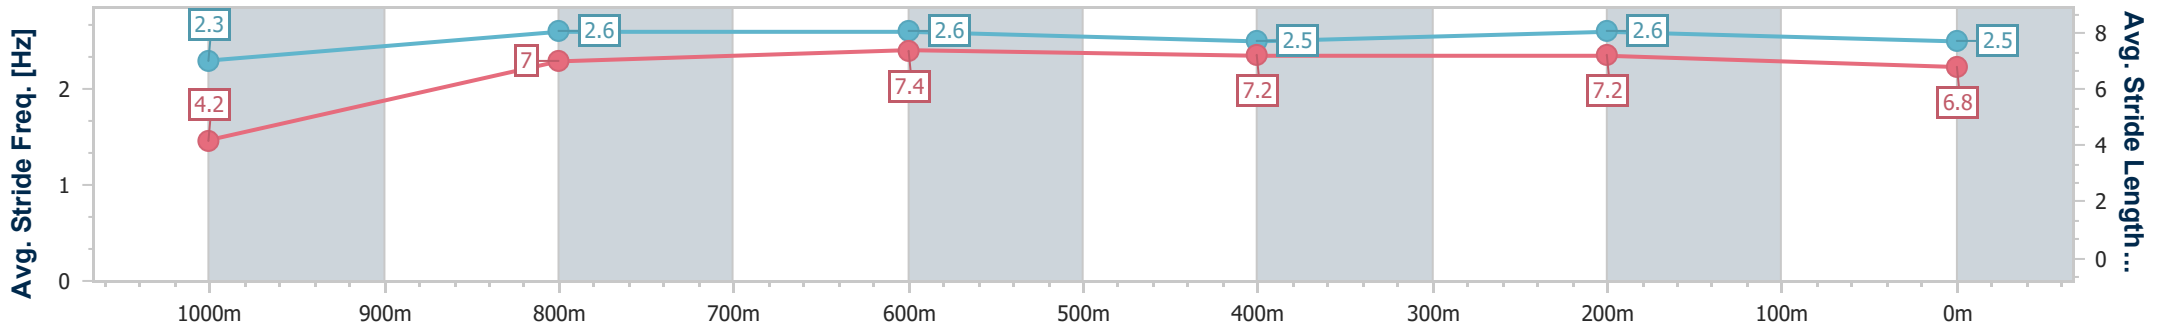

Race 4: MAGIC MILLIONS BENCHMARK 90 Handicap - 1050m

30 December 2023 - 14:00

Track Rating: Soft 5, Weather: Overcast, Rail Position: +3m Entire

BRISBANE RACING CLUB

Section	Overall	1000m	800m	600m	400m	200m
Section Times	1:00.29 [1] (0:05.06)	0:55.23 [4] (0:11.04)	0:44.19 [4] (0:10.69)	0:33.50 [4] (0:11.28)	0:22.22 [8] (0:10.48)	0:11.74 [4] (0:11.74)
Average Speed [km/h]	35.5	65.3	68.3	65.7	68.4	61.4
Top Speed [km/h]	55.9	69.0	70.0	68.9	69.2	67.4
Avg. Dist. to Rail [m]	0.4	0.3	3.2	5.2	1.6	3.2
Avg. Stride Freq. [Hz]	2.3	2.6	2.6	2.5	2.6	2.5
Avg. Stride Length [m]	4.2	7.0	7.4	7.2	7.2	6.8

- [] Ranking at each section and finish
- .-.- No data available at this section
- NA No data available

Horse/Jockey Name	Hardware Lane
Final Rank	2
Fastest Section Time (Section)	0:05.16 (Overall)
Top Speed [km/h] (Section)	68.2 (800m)
Race State	Finished