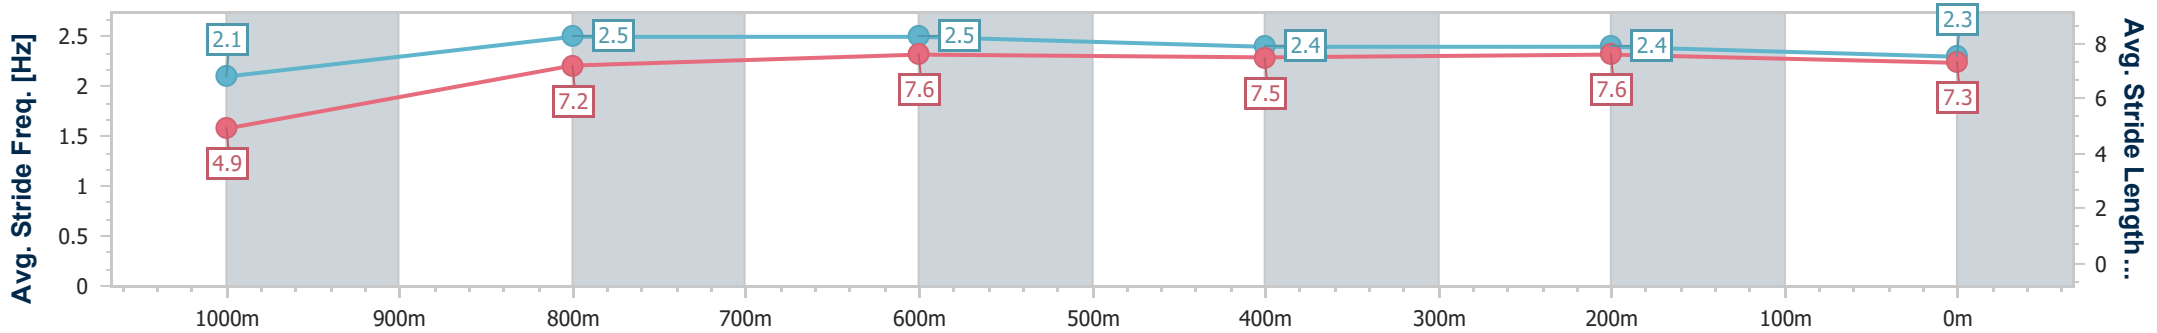

Doomben QLD Professional

Race 4: MAGIC MILLIONS BENCHMARK 90 Handicap - 1050m

30 December 2023 - 14:00

Track Rating: Soft 5, Weather: Overcast, Rail Position: +3m Entire

BRISBANE RACING CLUB

Section	Overall	1000m	800m	600m	400m	200m
Section Times	1:00.96 [7] (0:04.87)	0:56.09 [1] (0:11.37)	0:44.72 [6] (0:10.67)	0:34.05 [5] (0:10.97)	0:23.08 [6] (0:11.04)	0:12.04 [8] (0:12.04)
Average Speed [km/h]	37.6	63.6	67.6	65.6	64.9	59.7
Top Speed [km/h]	53.4	66.2	68.5	66.3	66.7	63.0
Avg. Dist. to Rail [m]	2.1	2.0	1.1	1.2	1.5	0.3
Avg. Stride Freq. [Hz]	2.1	2.5	2.5	2.4	2.4	2.3
Avg. Stride Length [m]	4.9	7.2	7.6	7.5	7.6	7.3