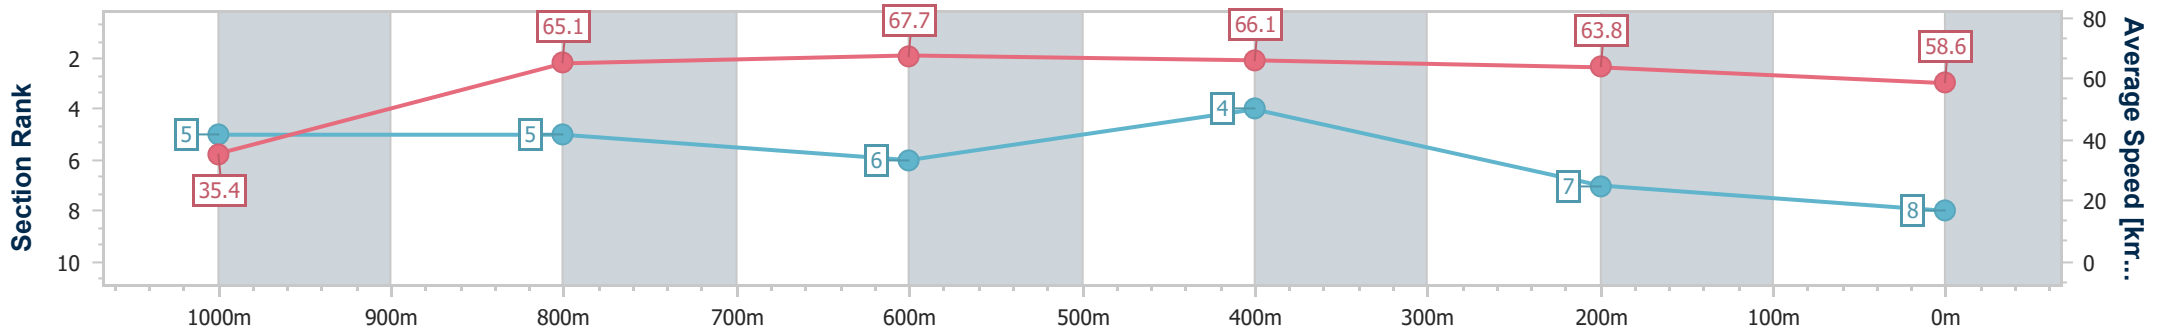

Doomben QLD Professional

Race 4: MAGIC MILLIONS BENCHMARK 90 Handicap - 1050m

30 December 2023 - 14:00

Track Rating: Soft 5, Weather: Overcast, Rail Position: +3m Entire

BRISBANE RACING CLUB

Section	Overall	1000m	800m	600m	400m	200m
Section Times	1:00.96 [7] (0:04.87)	0:56.09 [1] (0:11.37)	0:44.72 [6] (0:10.67)	0:34.05 [5] (0:10.97)	0:23.08 [6] (0:11.04)	0:12.04 [8] (0:12.04)
Average Speed [km/h]	37.6	63.6	67.6	65.6	64.9	59.7
Top Speed [km/h]	53.4	66.2	68.5	66.3	66.7	63.0
Avg. Dist. to Rail [m]	2.1	2.0	1.1	1.2	1.5	0.3
Avg. Stride Freq. [Hz]	2.1	2.5	2.5	2.4	2.4	2.3
Avg. Stride Length [m]	4.9	7.2	7.6	7.5	7.6	7.3

- [] Ranking at each section and finish
- .-.- No data available at this section
- NA No data available

Horse/Jockey Name	Mishani Sniper
Final Rank	8
Fastest Section Time (Section)	0:05.09 (Overall)
Top Speed [km/h] (Section)	67.6 (800m)
Race State	Finished

Doomben QLD Professional
Race 4: MAGIC MILLIONS BENCHMARK 90 Handicap - 1050m
 30 December 2023 - 14:00
 Track Rating: Soft 5, Weather: Overcast, Rail Position: +3m Entire

BRISBANE
RACING CLUB

Section	Overall	1000m	800m	600m	400m	200m
Section Times	1:01.10 [8] (0:05.09)	0:56.01 [5] (0:11.14)	0:44.87 [5] (0:10.69)	0:34.18 [6] (0:10.65)	0:23.53 [4] (0:11.25)	0:12.28 [7] (0:12.28)
Average Speed [km/h]	35.4	65.1	67.7	66.1	63.8	58.6
Top Speed [km/h]	55.4	67.2	67.6	66.7	64.4	62.5
Avg. Dist. to Rail [m]	7.3	4.6	0.8	3.2	1.3	0.2
Avg. Stride Freq. [Hz]	1.9	2.5	2.5	2.5	2.5	2.4
Avg. Stride Length [m]	4.9	7.1	7.4	7.3	7.2	6.9