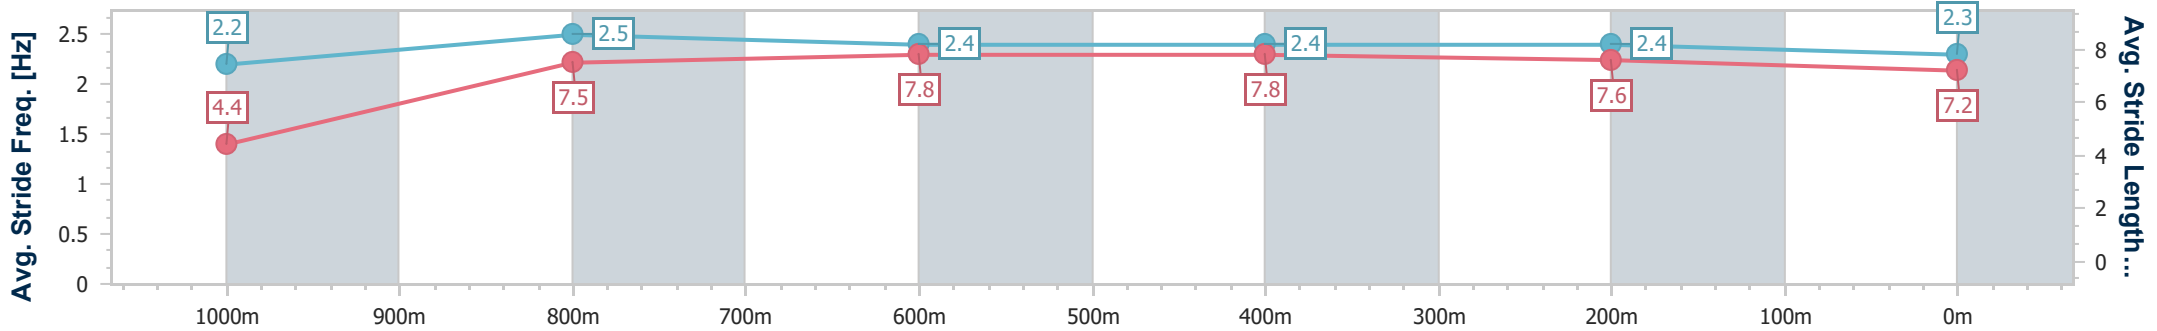

- [] Ranking at each section and finish
- .-.- No data available at this section
- NA No data available

Horse/Jockey Name	Orbisyn
Final Rank	4
Fastest Section Time (Section)	0:05.19 (Overall)
Top Speed [km/h] (Section)	70.2 (1000m)
Race State	Finished

Doomben QLD Professional
Race 4: MAGIC MILLIONS BENCHMARK 90 Handicap - 1050m
 30 December 2023 - 14:00
 Track Rating: Soft 5, Weather: Overcast, Rail Position: +3m Entire

BRISBANE
RACING CLUB

Section	Overall	1000m	800m	600m	400m	200m
Section Times	1:00.50 [4] (0:05.19)	0:55.31 [7] (0:10.74)	0:44.57 [2] (0:10.51)	0:34.06 [2] (0:10.72)	0:23.34 [1] (0:11.08)	0:12.26 [1] (0:12.26)
Average Speed [km/h]	35.1	67.8	68.6	66.8	64.9	58.8
Top Speed [km/h]	57.9	70.2	69.8	68.5	66.1	62.8
Avg. Dist. to Rail [m]	6.8	5.5	0.5	0.9	0.7	0.6
Avg. Stride Freq. [Hz]	2.2	2.5	2.4	2.4	2.4	2.3
Avg. Stride Length [m]	4.4	7.5	7.8	7.8	7.6	7.2