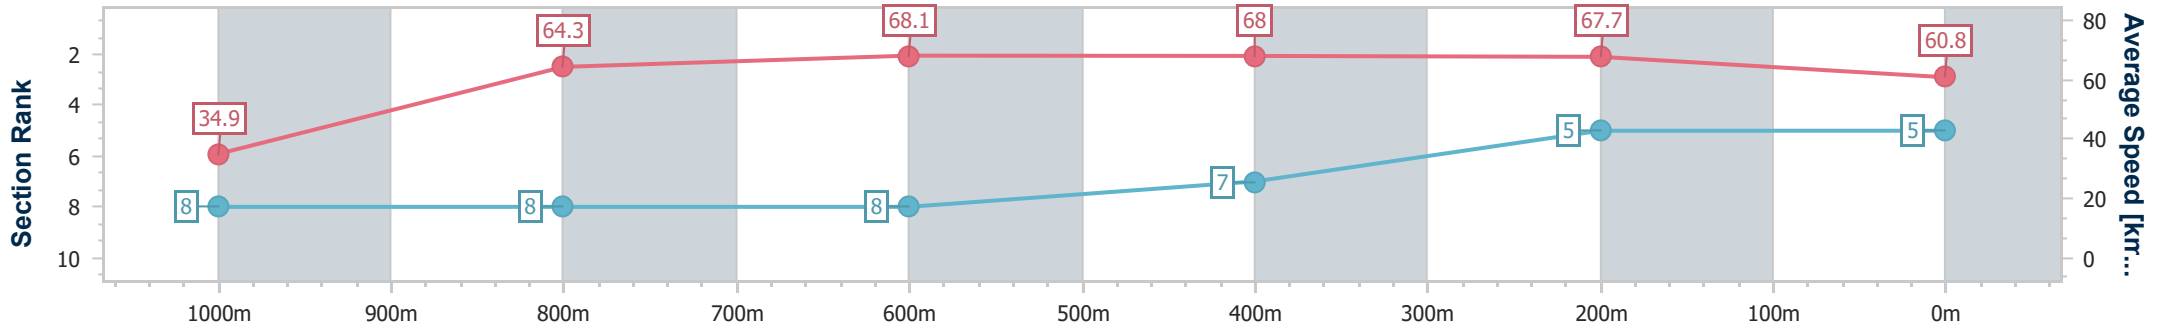

Horse/Jockey Name	Emperor
Final Rank	5
Fastest Section Time (Section)	0:05.21 (Overall)
Top Speed [km/h] (Section)	69.8 (800m)
Race State	Finished

Doomben QLD Professional
Race 4: MAGIC MILLIONS BENCHMARK 90 Handicap - 1050m
30 December 2023 - 14:00
Track Rating: Soft 5, Weather: Overcast, Rail Position: +3m Entire

BRISBANE
RACING CLUB

Section	Overall	1000m	800m	600m	400m	200m
Section Times	1:00.52 [5] (0:05.21)	0:55.31 [8] (0:11.23)	0:44.08 [8] (0:10.73)	0:33.35 [8] (0:10.78)	0:22.57 [7] (0:10.71)	0:11.86 [5] (0:11.86)
Average Speed [km/h]	34.9	64.3	68.1	68.0	67.7	60.8
Top Speed [km/h]	54.7	67.4	69.8	68.9	69.0	65.0
Avg. Dist. to Rail [m]	4.2	2.1	2.7	3.3	4.6	7.2
Avg. Stride Freq. [Hz]	1.8	2.4	2.4	2.4	2.4	2.3
Avg. Stride Length [m]	5.3	7.4	7.8	7.7	7.7	7.3

- [ ] Ranking at each section and finish
- -.-.- No data available at this section
- NA No data available