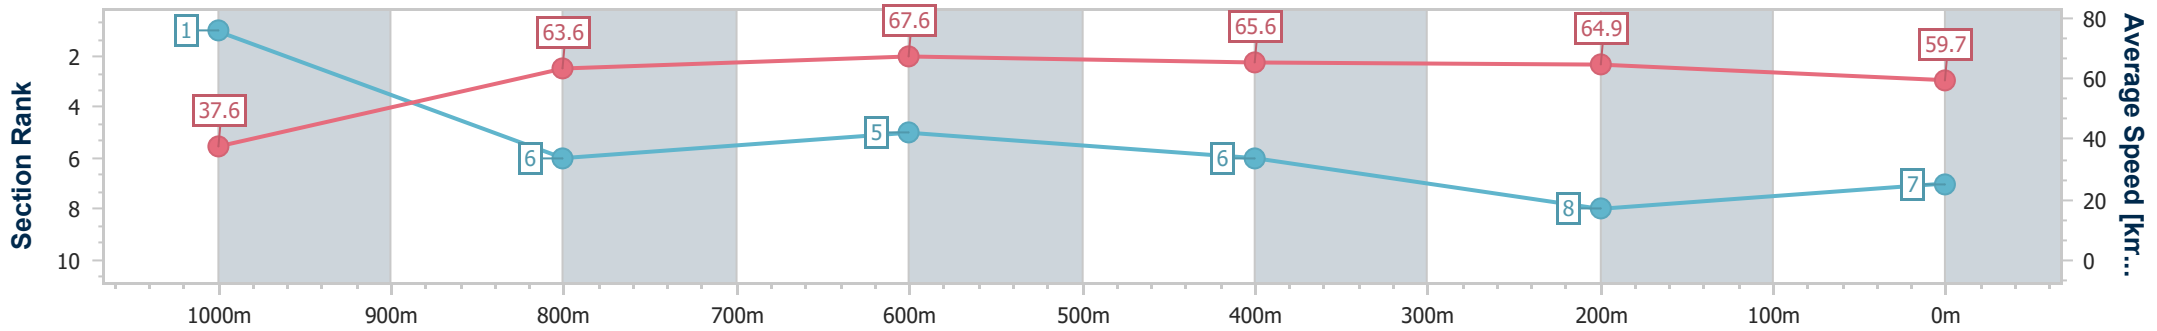

Doomben QLD Professional

Race 4: MAGIC MILLIONS BENCHMARK 90 Handicap - 1050m

30 December 2023 - 14:00

Track Rating: Soft 5, Weather: Overcast, Rail Position: +3m Entire

BRISBANE RACING CLUB

Section	Overall	1000m	800m	600m	400m	200m
Section Times	1:00.96 [7] (0:04.87)	0:56.09 [1] (0:11.37)	0:44.72 [6] (0:10.67)	0:34.05 [5] (0:10.97)	0:23.08 [6] (0:11.04)	0:12.04 [8] (0:12.04)
Average Speed [km/h]	37.6	63.6	67.6	65.6	64.9	59.7
Top Speed [km/h]	53.4	66.2	68.5	66.3	66.7	63.0
Avg. Dist. to Rail [m]	2.1	2.0	1.1	1.2	1.5	0.3
Avg. Stride Freq. [Hz]	2.1	2.5	2.5	2.4	2.4	2.3
Avg. Stride Length [m]	4.9	7.2	7.6	7.5	7.6	7.3

- [] Ranking at each section and finish
- .-.- No data available at this section
- NA No data available

Horse/Jockey Name	Mishani Sniper
Final Rank	8
Fastest Section Time (Section)	0:05.09 (Overall)
Top Speed [km/h] (Section)	67.6 (800m)
Race State	Finished