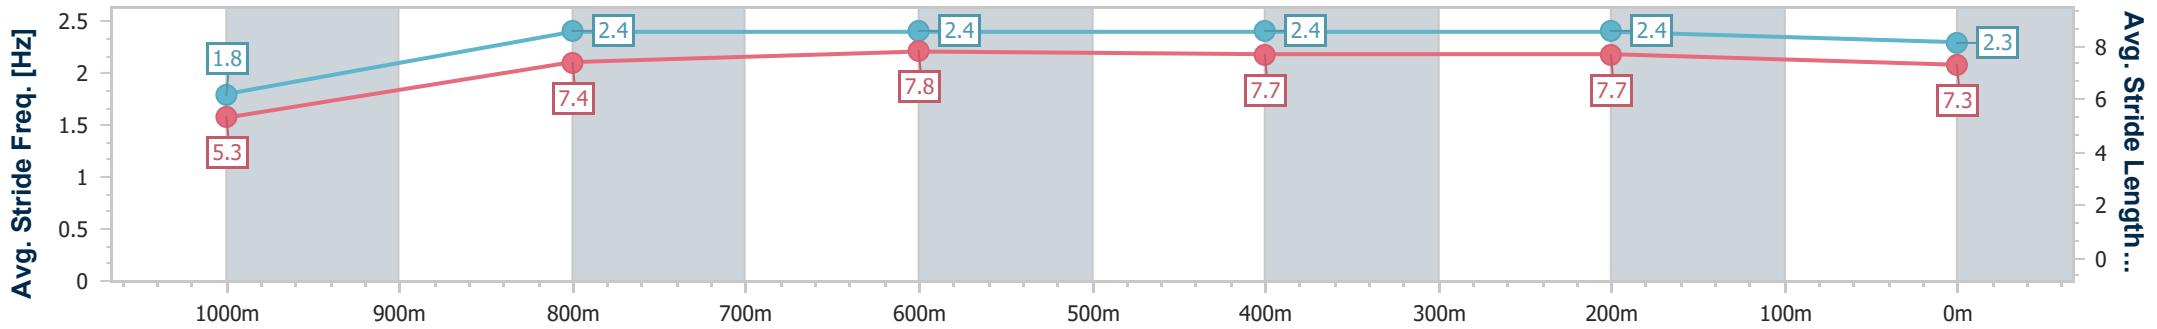

- [] Ranking at each section and finish
- .-.- No data available at this section
- NA No data available

Horse/Jockey Name	Emperor
Final Rank	5
Fastest Section Time (Section)	0:05.21 (Overall)
Top Speed [km/h] (Section)	69.8 (800m)
Race State	Finished

Doomben QLD Professional
Race 4: MAGIC MILLIONS BENCHMARK 90 Handicap - 1050m
 30 December 2023 - 14:00
 Track Rating: Soft 5, Weather: Overcast, Rail Position: +3m Entire

BRISBANE
RACING CLUB

Section	Overall	1000m	800m	600m	400m	200m
Section Times	1:00.52 [5] (0:05.21)	0:55.31 [8] (0:11.23)	0:44.08 [8] (0:10.73)	0:33.35 [8] (0:10.78)	0:22.57 [7] (0:10.71)	0:11.86 [5] (0:11.86)
Average Speed [km/h]	34.9	64.3	68.1	68.0	67.7	60.8
Top Speed [km/h]	54.7	67.4	69.8	68.9	69.0	65.0
Avg. Dist. to Rail [m]	4.2	2.1	2.7	3.3	4.6	7.2
Avg. Stride Freq. [Hz]	1.8	2.4	2.4	2.4	2.4	2.3
Avg. Stride Length [m]	5.3	7.4	7.8	7.7	7.7	7.3