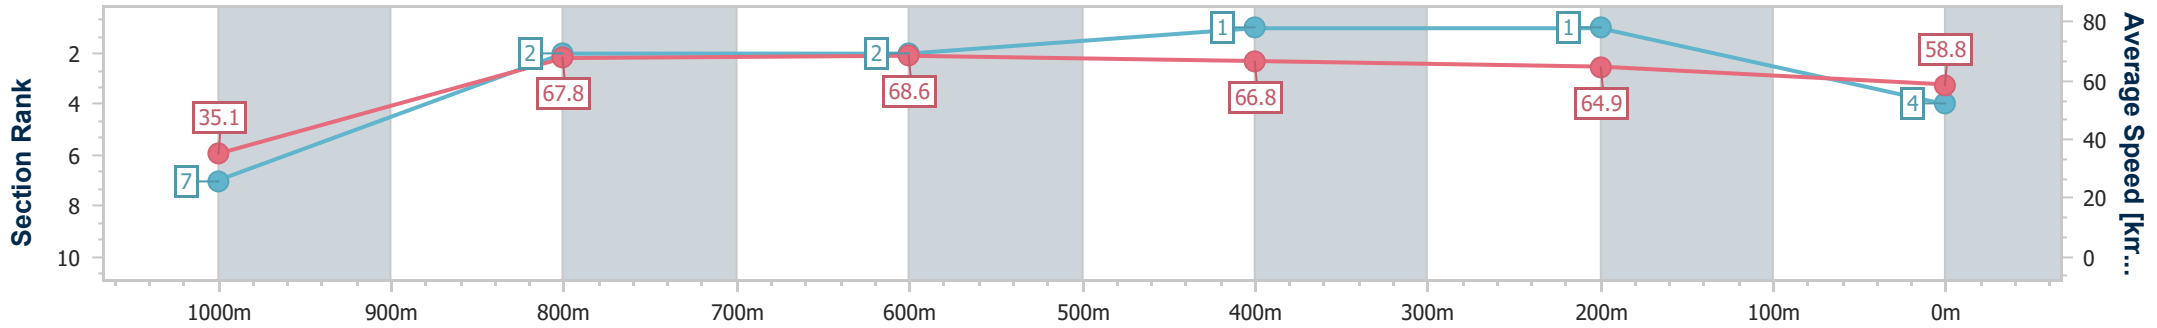

Horse/Jockey Name	Orbisyn
Final Rank	4
Fastest Section Time (Section)	0:05.19 (Overall)
Top Speed [km/h] (Section)	70.2 (1000m)
Race State	Finished

Doomben QLD Professional
Race 4: MAGIC MILLIONS BENCHMARK 90 Handicap - 1050m
30 December 2023 - 14:00
Track Rating: Soft 5, Weather: Overcast, Rail Position: +3m Entire

BRISBANE
RACING CLUB

Section	Overall	1000m	800m	600m	400m	200m
Section Times	1:00.50 [4] (0:05.19)	0:55.31 [7] (0:10.74)	0:44.57 [2] (0:10.51)	0:34.06 [2] (0:10.72)	0:23.34 [1] (0:11.08)	0:12.26 [1] (0:12.26)
Average Speed [km/h]	35.1	67.8	68.6	66.8	64.9	58.8
Top Speed [km/h]	57.9	70.2	69.8	68.5	66.1	62.8
Avg. Dist. to Rail [m]	6.8	5.5	0.5	0.9	0.7	0.6
Avg. Stride Freq. [Hz]	2.2	2.5	2.4	2.4	2.4	2.3
Avg. Stride Length [m]	4.4	7.5	7.8	7.8	7.6	7.2

- [ ] Ranking at each section and finish
- -.-.- No data available at this section
- NA No data available