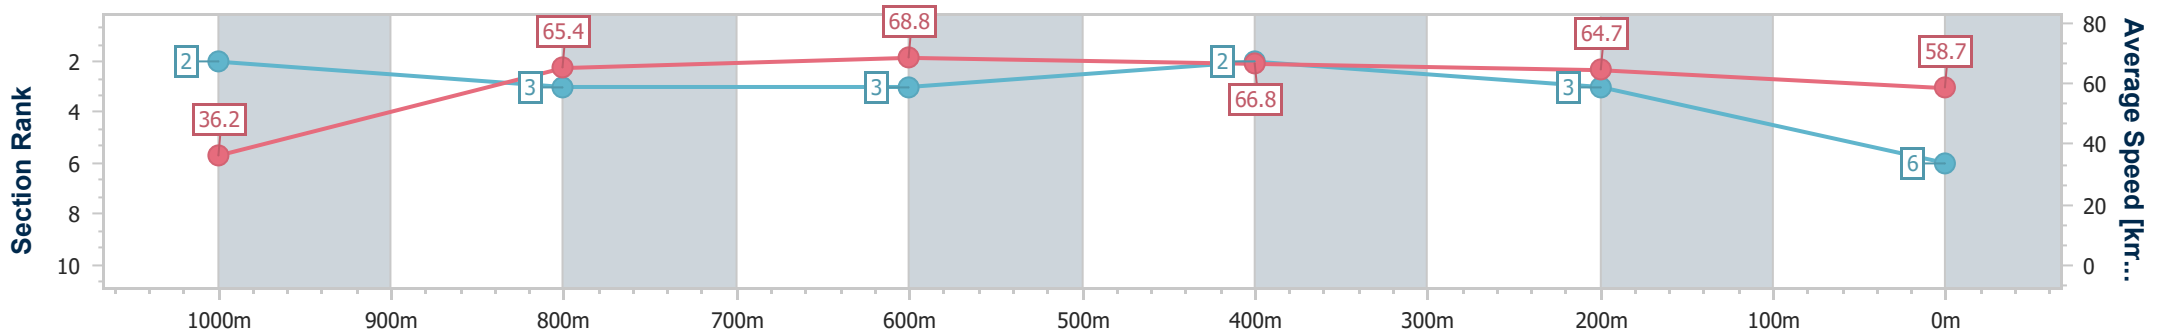

- [] Ranking at each section and finish
- .-.- No data available at this section
- NA No data available

Horse/Jockey Name	Mr Galazi
Final Rank	6
Fastest Section Time (Section)	0:04.97 (Overall)
Top Speed [km/h] (Section)	69.0 (800m)
Race State	Finished

Doomben QLD Professional
Race 4: MAGIC MILLIONS BENCHMARK 90 Handicap - 1050m
 30 December 2023 - 14:00
 Track Rating: Soft 5, Weather: Overcast, Rail Position: +3m Entire

BRISBANE
RACING CLUB

Section	Overall	1000m	800m	600m	400m	200m
Section Times	1:00.76 [6] (0:04.97)	0:55.79 [2] (0:11.06)	0:44.73 [3] (0:10.55)	0:34.18 [3] (0:10.79)	0:23.39 [2] (0:11.11)	0:12.28 [3] (0:12.28)
Average Speed [km/h]	36.2	65.4	68.8	66.8	64.7	58.7
Top Speed [km/h]	56.1	67.8	69.0	67.9	66.0	63.1
Avg. Dist. to Rail [m]	4.3	2.9	0.9	0.4	2.1	4.1
Avg. Stride Freq. [Hz]	2.0	2.5	2.5	2.4	2.4	2.4
Avg. Stride Length [m]	5.0	7.4	7.7	7.7	7.4	6.9