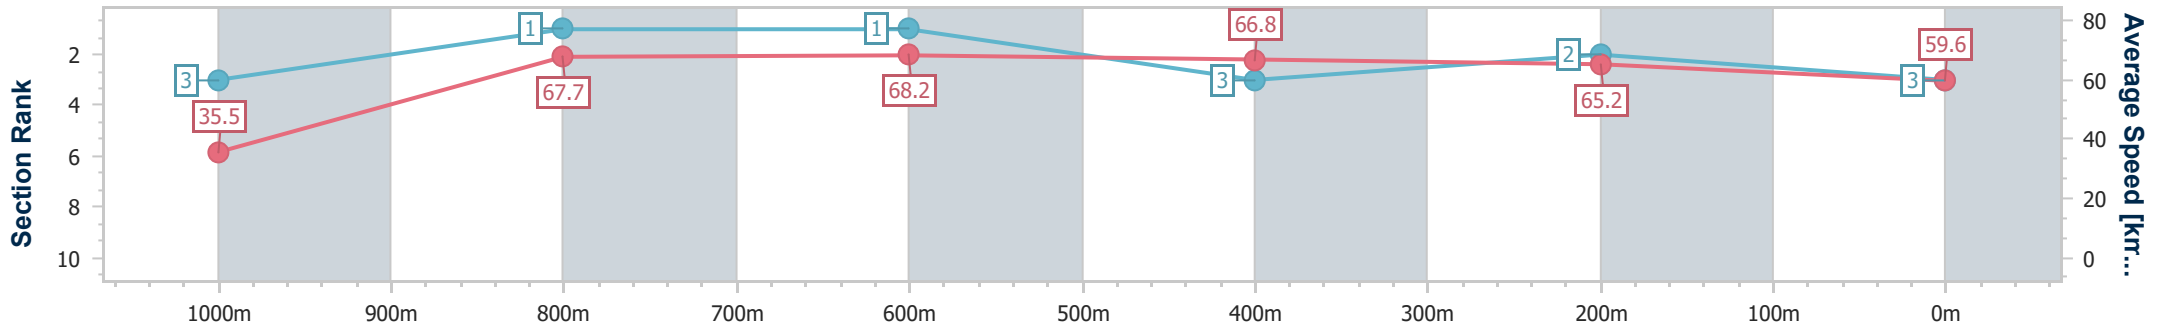

Doomben QLD Professional

Race 4: MAGIC MILLIONS BENCHMARK 90 Handicap - 1050m

30 December 2023 - 14:00

Track Rating: Soft 5, Weather: Overcast, Rail Position: +3m Entire

BRISBANE RACING CLUB

Section	Overall	1000m	800m	600m	400m	200m
Section Times	1:00.42 [3] (0:05.03)	0:55.39 [3] (0:10.74)	0:44.65 [1] (0:10.66)	0:33.99 [1] (0:10.95)	0:23.04 [3] (0:10.94)	0:12.10 [2] (0:12.10)
Average Speed [km/h]	35.5	67.7	68.2	66.8	65.2	59.6
Top Speed [km/h]	58.1	69.7	69.2	68.4	66.5	63.5
Avg. Dist. to Rail [m]	4.9	3.1	2.6	2.7	3.6	2.2
Avg. Stride Freq. [Hz]	2.1	2.4	2.4	2.3	2.4	2.3
Avg. Stride Length [m]	4.6	7.7	8.0	7.9	7.7	7.4