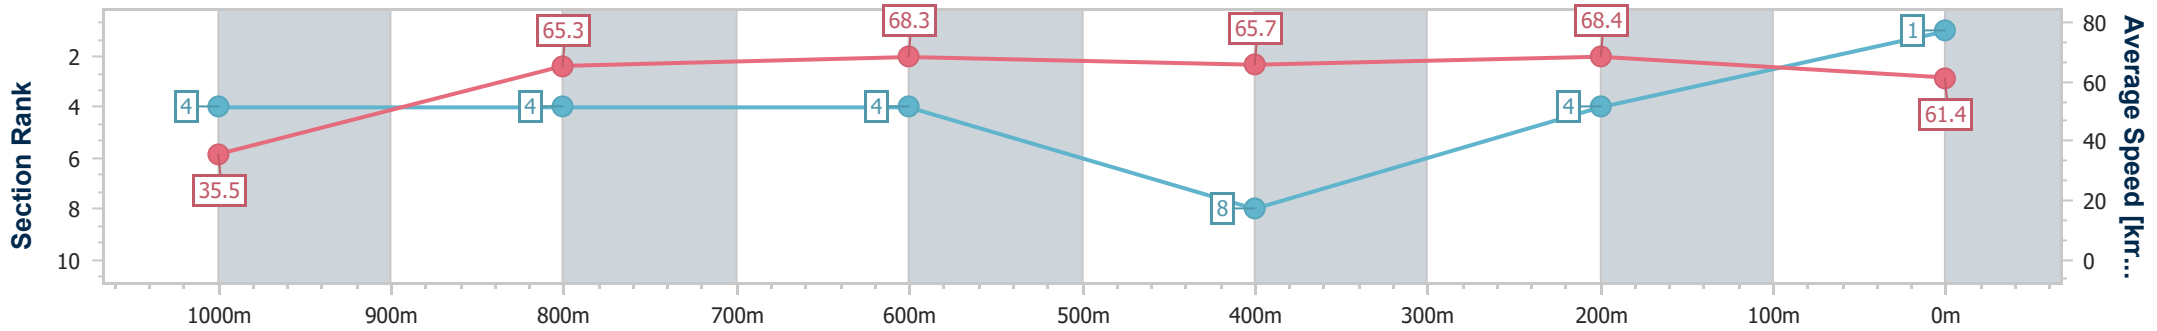

Race 4: MAGIC MILLIONS BENCHMARK 90 Handicap - 1050m

30 December 2023 - 14:00

Track Rating: Soft 5, Weather: Overcast, Rail Position: +3m Entire

BRISBANE RACING CLUB

Section	Overall	1000m	800m	600m	400m	200m
Section Times	1:00.29 [1] (0:05.06)	0:55.23 [4] (0:11.04)	0:44.19 [4] (0:10.69)	0:33.50 [4] (0:11.28)	0:22.22 [8] (0:10.48)	0:11.74 [4] (0:11.74)
Average Speed [km/h]	35.5	65.3	68.3	65.7	68.4	61.4
Top Speed [km/h]	55.9	69.0	70.0	68.9	69.2	67.4
Avg. Dist. to Rail [m]	0.4	0.3	3.2	5.2	1.6	3.2
Avg. Stride Freq. [Hz]	2.3	2.6	2.6	2.5	2.6	2.5
Avg. Stride Length [m]	4.2	7.0	7.4	7.2	7.2	6.8