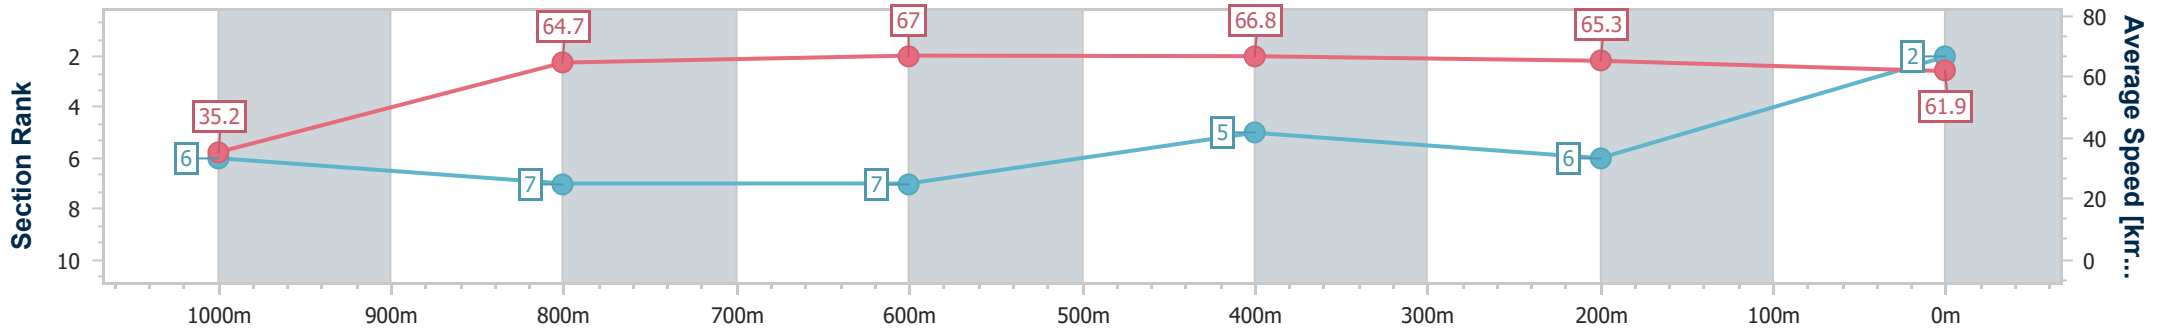

Doomben QLD Professional

Race 4: MAGIC MILLIONS BENCHMARK 90 Handicap - 1050m

30 December 2023 - 14:00

Track Rating: Soft 5, Weather: Overcast, Rail Position: +3m Entire

BRISBANE RACING CLUB

Section	Overall	1000m	800m	600m	400m	200m
Section Times	1:00.35 [2] (0:05.16)	0:55.19 [6] (0:11.15)	0:44.04 [7] (0:10.71)	0:33.33 [7] (0:10.74)	0:22.59 [5] (0:10.95)	0:11.64 [6] (0:11.64)
Average Speed [km/h]	35.2	64.7	67.0	66.8	65.3	61.9
Top Speed [km/h]	54.2	67.8	68.2	67.6	67.0	64.5
Avg. Dist. to Rail [m]	3.3	0.8	0.3	1.3	1.2	1.0
Avg. Stride Freq. [Hz]	2.0	2.4	2.4	2.4	2.4	2.3
Avg. Stride Length [m]	4.7	7.4	7.6	7.7	7.6	7.4