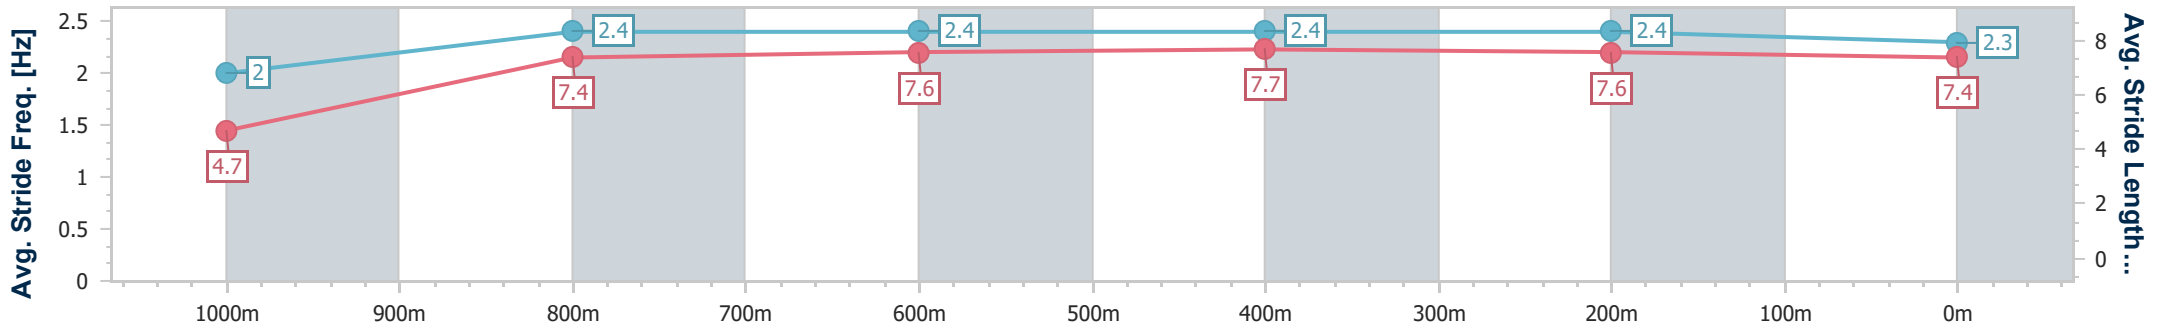

Doomben QLD Professional

Race 4: MAGIC MILLIONS BENCHMARK 90 Handicap - 1050m

30 December 2023 - 14:00

Track Rating: Soft 5, Weather: Overcast, Rail Position: +3m Entire

BRISBANE RACING CLUB

Section	Overall	1000m	800m	600m	400m	200m
Section Times	1:00.35 [2] (0:05.16)	0:55.19 [6] (0:11.15)	0:44.04 [7] (0:10.71)	0:33.33 [7] (0:10.74)	0:22.59 [5] (0:10.95)	0:11.64 [6] (0:11.64)
Average Speed [km/h]	35.2	64.7	67.0	66.8	65.3	61.9
Top Speed [km/h]	54.2	67.8	68.2	67.6	67.0	64.5
Avg. Dist. to Rail [m]	3.3	0.8	0.3	1.3	1.2	1.0
Avg. Stride Freq. [Hz]	2.0	2.4	2.4	2.4	2.4	2.3
Avg. Stride Length [m]	4.7	7.4	7.6	7.7	7.6	7.4