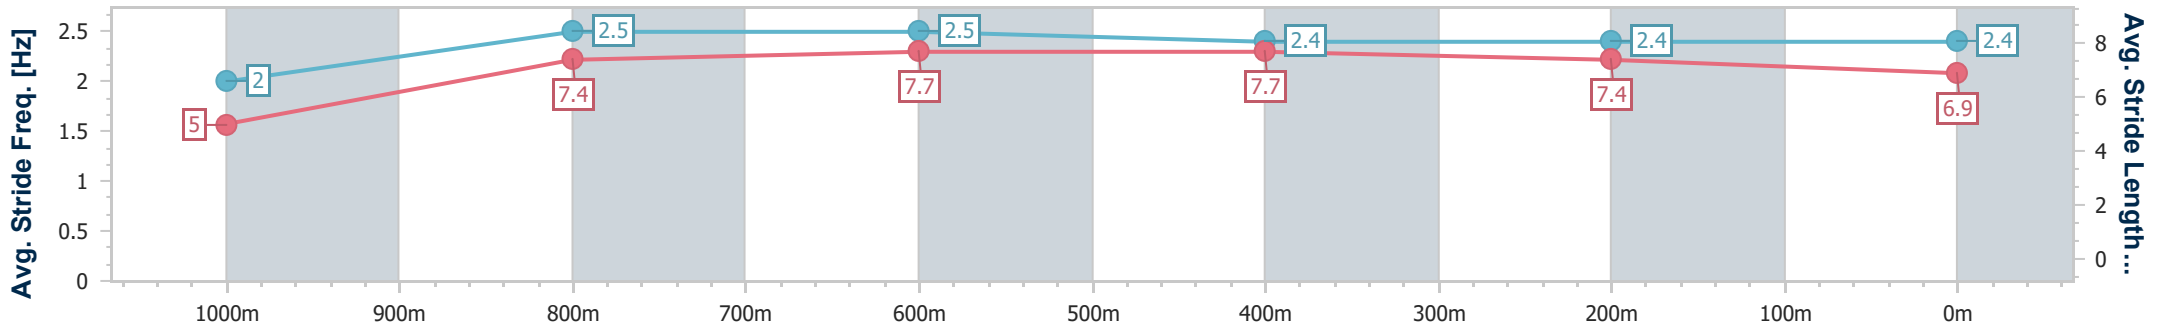

- [] Ranking at each section and finish
- .-.- No data available at this section
- NA No data available

Horse/Jockey Name	Mr Galazi
Final Rank	6
Fastest Section Time (Section)	0:04.97 (Overall)
Top Speed [km/h] (Section)	69.0 (800m)
Race State	Finished

Doomben QLD Professional
Race 4: MAGIC MILLIONS BENCHMARK 90 Handicap - 1050m
 30 December 2023 - 14:00
 Track Rating: Soft 5, Weather: Overcast, Rail Position: +3m Entire

BRISBANE
RACING CLUB

Section	Overall	1000m	800m	600m	400m	200m
Section Times	1:00.76 [6] (0:04.97)	0:55.79 [2] (0:11.06)	0:44.73 [3] (0:10.55)	0:34.18 [3] (0:10.79)	0:23.39 [2] (0:11.11)	0:12.28 [3] (0:12.28)
Average Speed [km/h]	36.2	65.4	68.8	66.8	64.7	58.7
Top Speed [km/h]	56.1	67.8	69.0	67.9	66.0	63.1
Avg. Dist. to Rail [m]	4.3	2.9	0.9	0.4	2.1	4.1
Avg. Stride Freq. [Hz]	2.0	2.5	2.5	2.4	2.4	2.4
Avg. Stride Length [m]	5.0	7.4	7.7	7.7	7.4	6.9