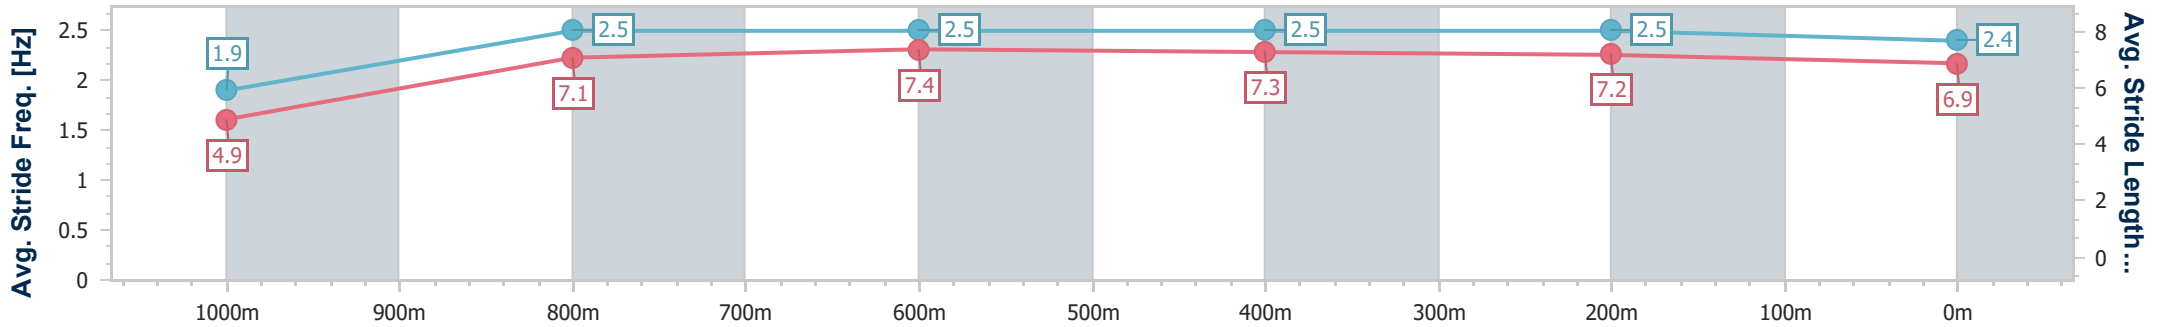

Doomben QLD Professional

Race 4: MAGIC MILLIONS BENCHMARK 90 Handicap - 1050m

30 December 2023 - 14:00

Track Rating: Soft 5, Weather: Overcast, Rail Position: +3m Entire

BRISBANE RACING CLUB

Section	Overall	1000m	800m	600m	400m	200m
Section Times	1:00.96 [7] (0:04.87)	0:56.09 [1] (0:11.37)	0:44.72 [6] (0:10.67)	0:34.05 [5] (0:10.97)	0:23.08 [6] (0:11.04)	0:12.04 [8] (0:12.04)
Average Speed [km/h]	37.6	63.6	67.6	65.6	64.9	59.7
Top Speed [km/h]	53.4	66.2	68.5	66.3	66.7	63.0
Avg. Dist. to Rail [m]	2.1	2.0	1.1	1.2	1.5	0.3
Avg. Stride Freq. [Hz]	2.1	2.5	2.5	2.4	2.4	2.3
Avg. Stride Length [m]	4.9	7.2	7.6	7.5	7.6	7.3

- [] Ranking at each section and finish
- .-.- No data available at this section
- NA No data available

Horse/Jockey Name	Mishani Sniper
Final Rank	8
Fastest Section Time (Section)	0:05.09 (Overall)
Top Speed [km/h] (Section)	67.6 (800m)
Race State	Finished

Doomben QLD Professional
Race 4: MAGIC MILLIONS BENCHMARK 90 Handicap - 1050m
 30 December 2023 - 14:00
 Track Rating: Soft 5, Weather: Overcast, Rail Position: +3m Entire

BRISBANE
RACING CLUB

Section	Overall	1000m	800m	600m	400m	200m
Section Times	1:01.10 [8] (0:05.09)	0:56.01 [5] (0:11.14)	0:44.87 [5] (0:10.69)	0:34.18 [6] (0:10.65)	0:23.53 [4] (0:11.25)	0:12.28 [7] (0:12.28)
Average Speed [km/h]	35.4	65.1	67.7	66.1	63.8	58.6
Top Speed [km/h]	55.4	67.2	67.6	66.7	64.4	62.5
Avg. Dist. to Rail [m]	7.3	4.6	0.8	3.2	1.3	0.2
Avg. Stride Freq. [Hz]	1.9	2.5	2.5	2.5	2.5	2.4
Avg. Stride Length [m]	4.9	7.1	7.4	7.3	7.2	6.9

- [] Ranking at each section and finish
- .-.- No data available at this section
- NA No data available