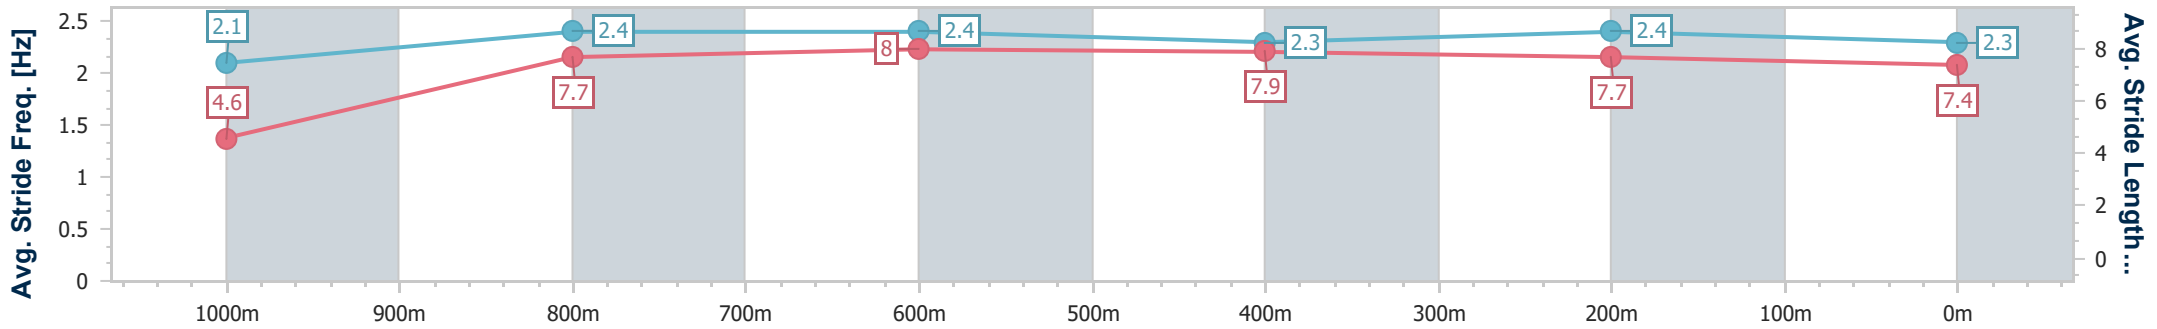

Doomben QLD Professional

Race 4: MAGIC MILLIONS BENCHMARK 90 Handicap - 1050m

30 December 2023 - 14:00

Track Rating: Soft 5, Weather: Overcast, Rail Position: +3m Entire

BRISBANE RACING CLUB

Section	Overall	1000m	800m	600m	400m	200m
Section Times	1:00.42 [3] (0:05.03)	0:55.39 [3] (0:10.74)	0:44.65 [1] (0:10.66)	0:33.99 [1] (0:10.95)	0:23.04 [3] (0:10.94)	0:12.10 [2] (0:12.10)
Average Speed [km/h]	35.5	67.7	68.2	66.8	65.2	59.6
Top Speed [km/h]	58.1	69.7	69.2	68.4	66.5	63.5
Avg. Dist. to Rail [m]	4.9	3.1	2.6	2.7	3.6	2.2
Avg. Stride Freq. [Hz]	2.1	2.4	2.4	2.3	2.4	2.3
Avg. Stride Length [m]	4.6	7.7	8.0	7.9	7.7	7.4