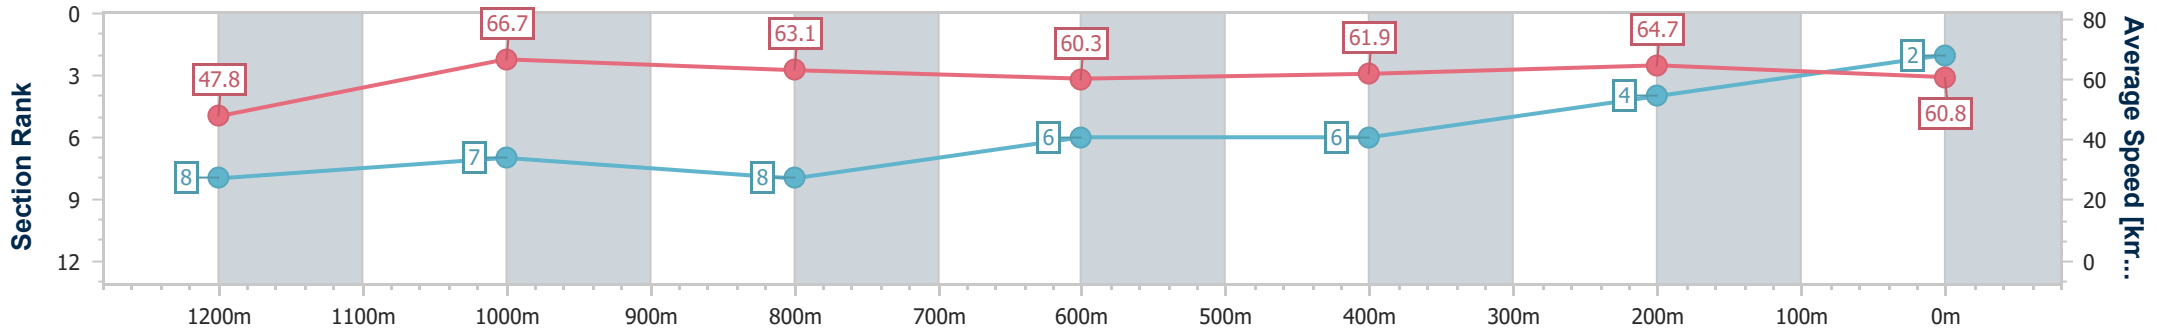

Doomben QLD Professional
Race 7: MAGIC MILLIONS VO ROGUE PLATE - GROUP 3 - 1350m

30 December 2023 - 15:53

BRISBANE RACING CLUB

Track Rating: Soft 6, Weather: Overcast, Rail Position: +3m Entire

Section	Overall	1200m	1000m	800m	600m	400m	200m
Section Times	1:19.94 [2] (0:11.35)	1:08.59 [8] (0:10.78)	0:57.81 [7] (0:11.41)	0:46.40 [8] (0:11.88)	0:34.52 [6] (0:11.54)	0:22.98 [6] (0:11.17)	0:11.81 [4] (0:11.81)
Average Speed [km/h]	47.8	66.7	63.1	60.3	61.9	64.7	60.8
Top Speed [km/h]	66.7	68.1	65.0	61.3	64.2	65.6	64.9
Avg. Dist. to Rail [m]	2.0	1.3	1.0	0.9	1.3	3.6	7.0
Avg. Stride Freq. [Hz]	2.2	2.4	2.3	2.3	2.3	2.4	2.4
Avg. Stride Length [m]	6.0	7.8	7.6	7.5	7.5	7.4	7.2