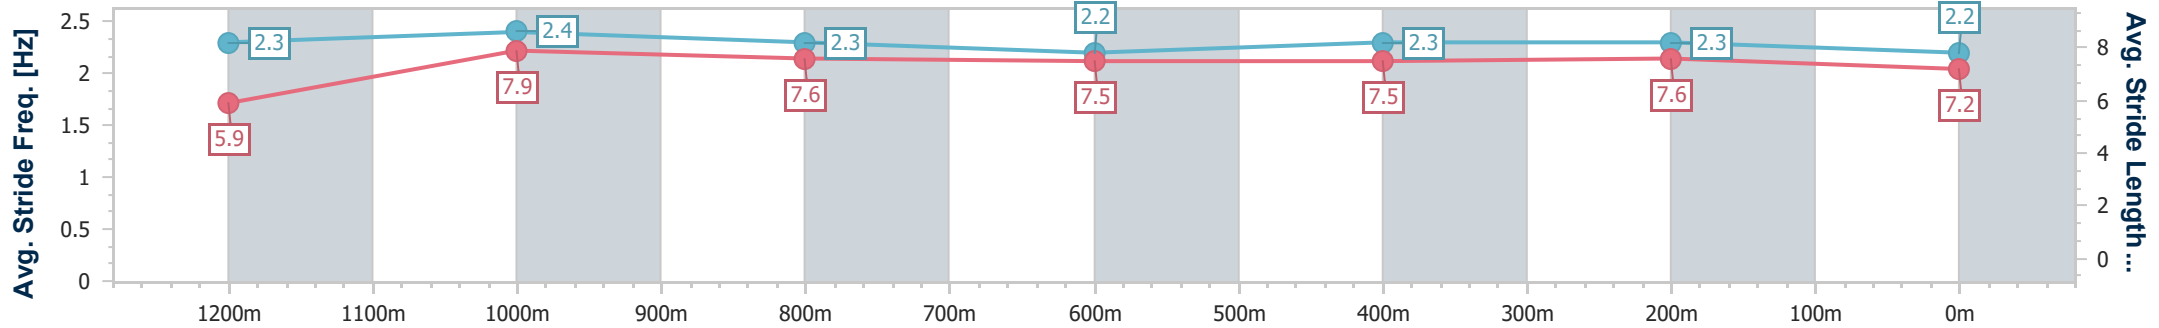

- [] Ranking at each section and finish
- .-.- No data available at this section
- NA No data available

Horse/Jockey Name	Noble Style
Final Rank	9
Fastest Section Time (Section)	0:10.64 (1200m)
Top Speed [km/h] (Section)	69.3 (1200m)
Race State	Finished

Doomben QLD Professional
Race 7: MAGIC MILLIONS VO ROGUE PLATE - GROUP 3 - 1350m

BRISBANE RACING CLUB

30 December 2023 - 15:53

Track Rating: Soft 6, Weather: Overcast, Rail Position: +3m Entire

Section	Overall	1200m	1000m	800m	600m	400m	200m
Section Times	1:21.16 [9] (0:11.02)	1:10.14 [5] (0:10.64)	0:59.50 [4] (0:11.63)	0:47.87 [5] (0:12.06)	0:35.81 [5] (0:11.84)	0:23.97 [9] (0:11.52)	0:12.45 [9] (0:12.45)
Average Speed [km/h]	49.1	67.7	62.3	60.6	61.3	62.6	57.7
Top Speed [km/h]	66.7	69.3	65.7	61.3	63.3	63.7	61.2
Avg. Dist. to Rail [m]	6.9	4.0	3.4	2.4	1.1	4.7	7.6
Avg. Stride Freq. [Hz]	2.3	2.4	2.3	2.2	2.3	2.3	2.2
Avg. Stride Length [m]	5.9	7.9	7.6	7.5	7.5	7.6	7.2

- [] Ranking at each section and finish
- .-.- No data available at this section
- NA No data available

Horse/Jockey Name	You'll Never Guess
Final Rank	10
Fastest Section Time (Section)	0:10.91 (1200m)
Top Speed [km/h] (Section)	67.3 (1200m)
Race State	Finished