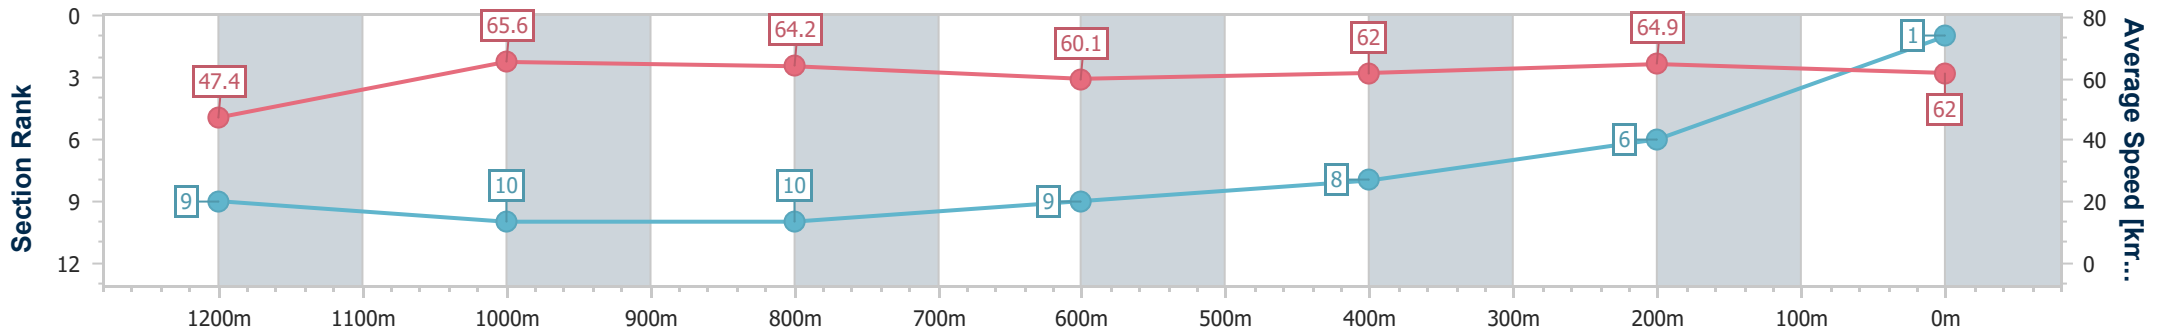

Doomben QLD Professional
Race 7: MAGIC MILLIONS VO ROGUE PLATE - GROUP 3 - 1350m

BRISBANE
 RACING CLUB

30 December 2023 - 15:53

Track Rating: Soft 6, Weather: Overcast, Rail Position: +3m Entire

Section	Overall	1200m	1000m	800m	600m	400m	200m
Section Times	1:19.84 [1] (0:11.42)	1:08.42 [9] (0:10.97)	0:57.45 [10] (0:11.28)	0:46.17 [10] (0:11.99)	0:34.18 [9] (0:11.49)	0:22.69 [8] (0:11.09)	0:11.60 [6]
Average Speed [km/h]	47.4	65.6	64.2	60.1	62.0	64.9	62.0
Top Speed [km/h]	63.0	66.5	66.1	60.8	64.0	66.1	64.6
Avg. Dist. to Rail [m]	8.3	2.7	1.6	0.4	1.3	3.8	8.8
Avg. Stride Freq. [Hz]	2.2	2.3	2.3	2.2	2.3	2.4	2.4
Avg. Stride Length [m]	6.0	7.8	7.7	7.6	7.6	7.6	7.2