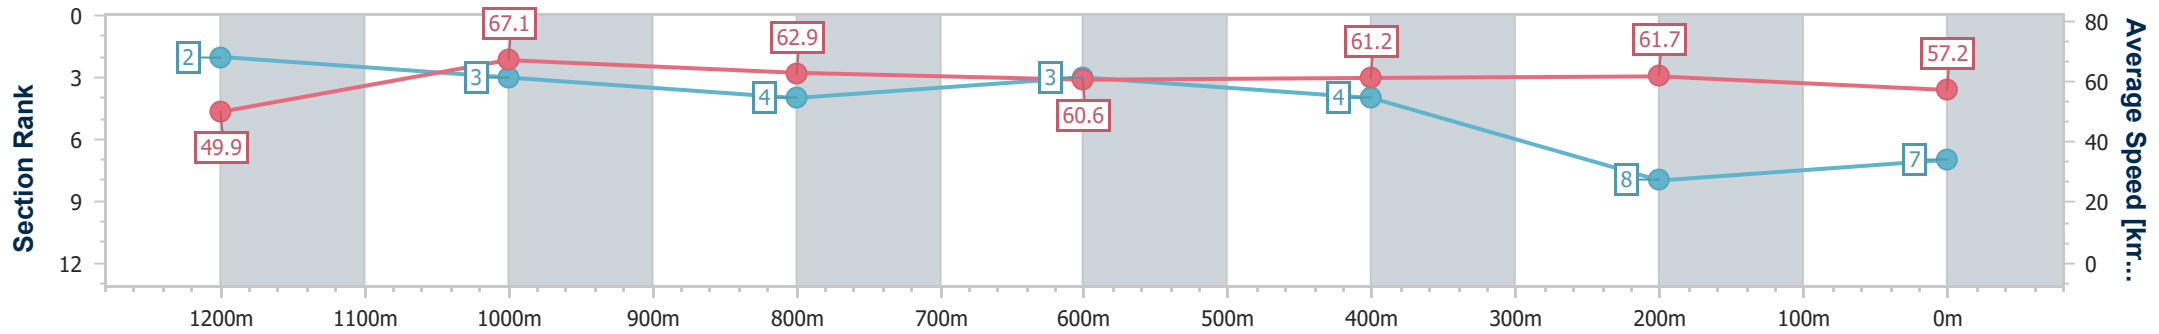

Doomben QLD Professional
Race 7: MAGIC MILLIONS VO ROGUE PLATE - GROUP 3 - 1350m

30 December 2023 - 15:53

BRISBANE RACING CLUB

Track Rating: Soft 6, Weather: Overcast, Rail Position: +3m Entire

Section	Overall	1200m	1000m	800m	600m	400m	200m
Section Times	1:20.89 [7] (0:10.88)	1:10.01 [2] (0:10.71)	0:59.30 [3] (0:11.52)	0:47.78 [4] (0:11.89)	0:35.89 [3] (0:11.66)	0:24.23 [4] (0:11.64)	0:12.59 [8] (0:12.59)
Average Speed [km/h]	49.9	67.1	62.9	60.6	61.2	61.7	57.2
Top Speed [km/h]	66.4	68.1	64.8	62.6	62.4	62.3	60.1
Avg. Dist. to Rail [m]	5.4	1.8	1.2	0.1	1.0	1.1	1.6
Avg. Stride Freq. [Hz]	2.2	2.3	2.2	2.2	2.2	2.3	2.2
Avg. Stride Length [m]	6.3	8.0	7.9	7.6	7.6	7.5	7.2