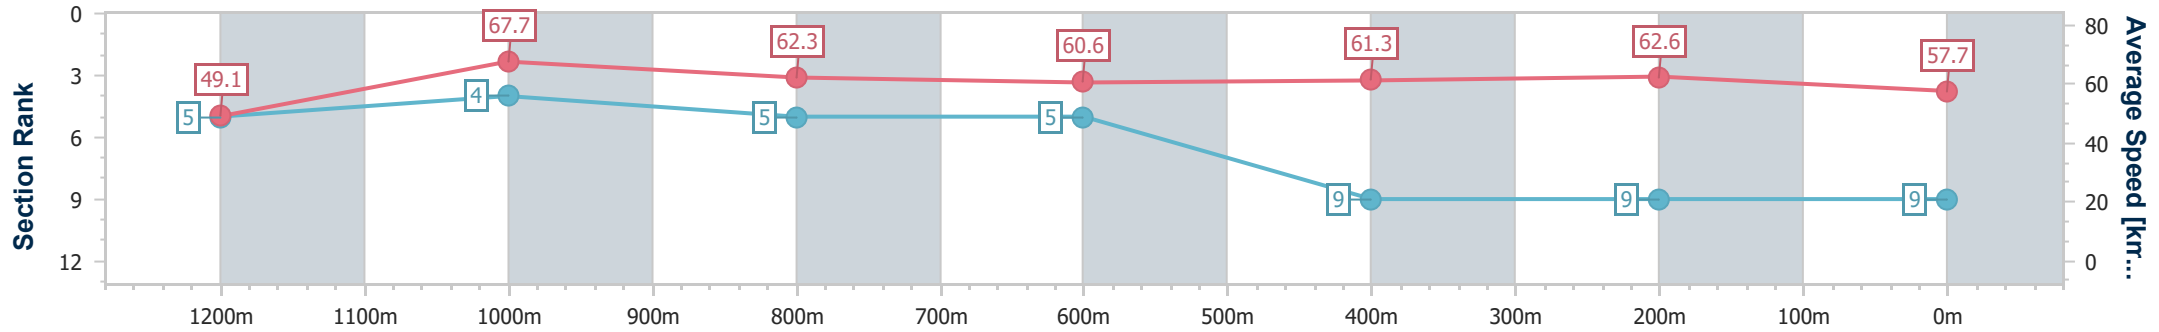

- [] Ranking at each section and finish
- .-.- No data available at this section
- NA No data available

Horse/Jockey Name	Noble Style
Final Rank	9
Fastest Section Time (Section)	0:10.64 (1200m)
Top Speed [km/h] (Section)	69.3 (1200m)
Race State	Finished

Doomben QLD Professional
Race 7: MAGIC MILLIONS VO ROGUE PLATE - GROUP 3 - 1350m

BRISBANE RACING CLUB

30 December 2023 - 15:53

Track Rating: Soft 6, Weather: Overcast, Rail Position: +3m Entire

Section	Overall	1200m	1000m	800m	600m	400m	200m
Section Times	1:21.16 [9] (0:11.02)	1:10.14 [5] (0:10.64)	0:59.50 [4] (0:11.63)	0:47.87 [5] (0:12.06)	0:35.81 [5] (0:11.84)	0:23.97 [9] (0:11.52)	0:12.45 [9] (0:12.45)
Average Speed [km/h]	49.1	67.7	62.3	60.6	61.3	62.6	57.7
Top Speed [km/h]	66.7	69.3	65.7	61.3	63.3	63.7	61.2
Avg. Dist. to Rail [m]	6.9	4.0	3.4	2.4	1.1	4.7	7.6
Avg. Stride Freq. [Hz]	2.3	2.4	2.3	2.2	2.3	2.3	2.2
Avg. Stride Length [m]	5.9	7.9	7.6	7.5	7.5	7.6	7.2

- [] Ranking at each section and finish
- .-.- No data available at this section
- NA No data available

Horse/Jockey Name	You'll Never Guess
Final Rank	10
Fastest Section Time (Section)	0:10.91 (1200m)
Top Speed [km/h] (Section)	67.3 (1200m)
Race State	Finished