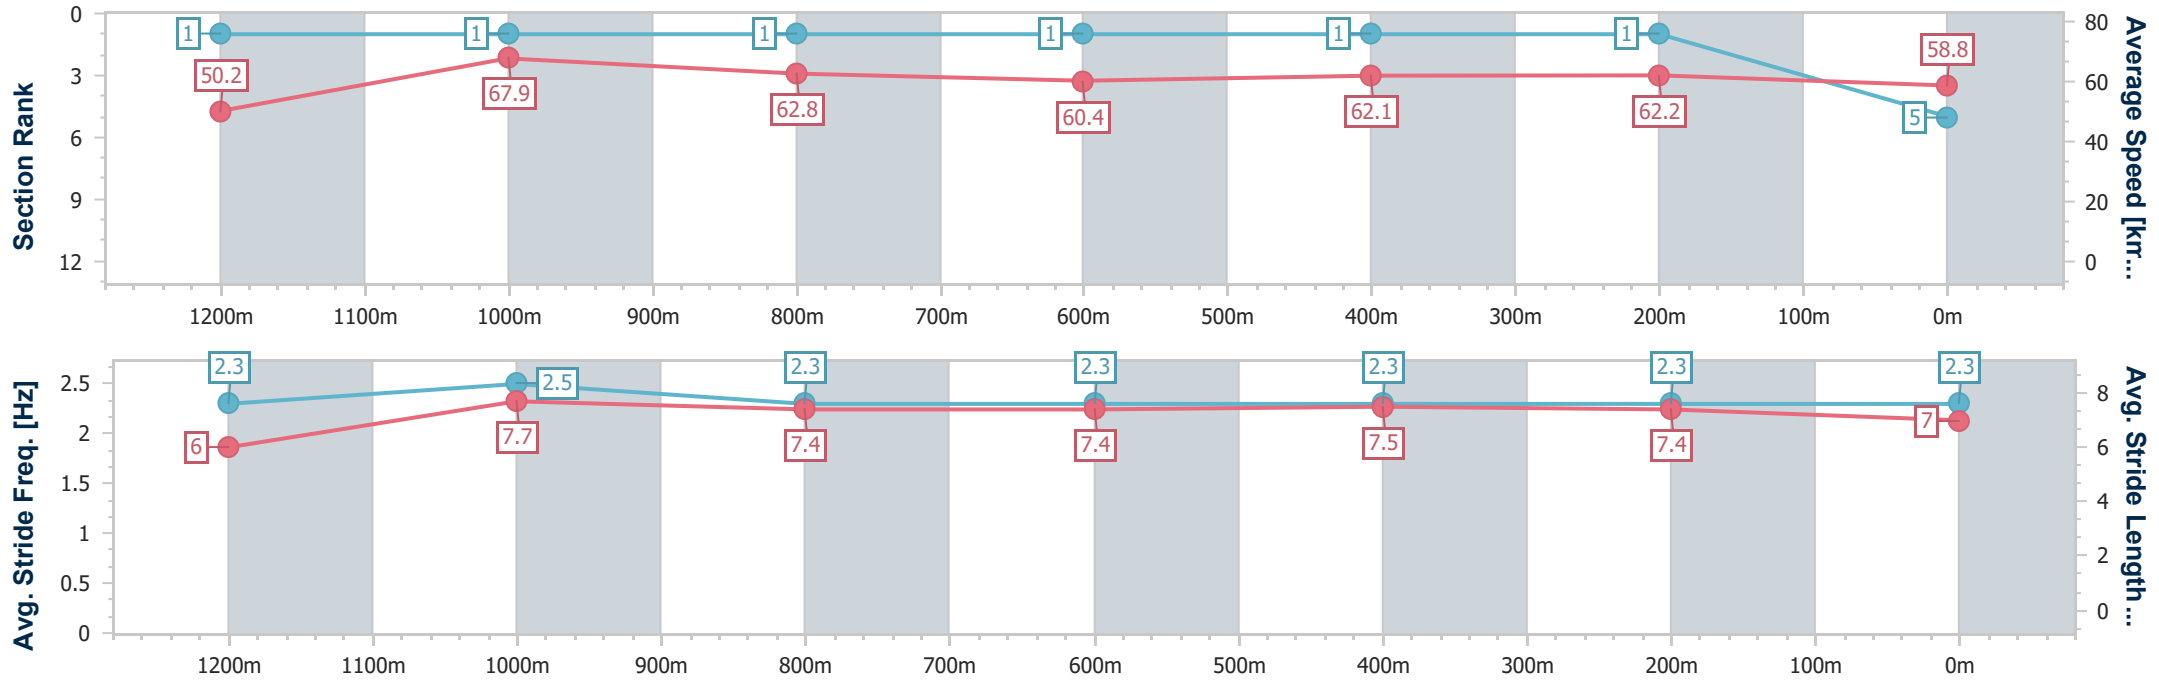

- [] Ranking at each section and finish
- .-.- No data available at this section
- NA No data available

Horse/Jockey Name	Zouphoria
Final Rank	5
Fastest Section Time (Section)	0:10.63 (1200m)
Top Speed [km/h] (Section)	68.8 (1200m)
Race State	Finished

Doomben QLD Professional
Race 7: MAGIC MILLIONS VO ROGUE PLATE - GROUP 3 - 1350m

30 December 2023 - 15:53

BRISBANE RACING CLUB

Track Rating: Soft 6, Weather: Overcast, Rail Position: +3m Entire

Section	Overall	1200m	1000m	800m	600m	400m	200m
Section Times	1:20.15 [5] (0:10.74)	1:09.41 [1] (0:10.63)	0:58.78 [1] (0:11.45)	0:47.33 [1] (0:11.94)	0:35.39 [1] (0:11.60)	0:23.79 [1] (0:11.49)	0:12.30 [1] (0:12.30)
Average Speed [km/h]	50.2	67.9	62.8	60.4	62.1	62.2	58.8
Top Speed [km/h]	67.9	68.8	65.3	61.1	63.2	63.9	61.1
Avg. Dist. to Rail [m]	9.0	3.8	0.5	0.3	0.7	1.8	3.4
Avg. Stride Freq. [Hz]	2.3	2.5	2.3	2.3	2.3	2.3	2.3
Avg. Stride Length [m]	6.0	7.7	7.4	7.4	7.5	7.4	7.0

- [] Ranking at each section and finish
- .-.- No data available at this section
- NA No data available

Horse/Jockey Name	Show Me Mercy
Final Rank	6
Fastest Section Time (Section)	0:10.58 (1200m)
Top Speed [km/h] (Section)	70.0 (1200m)
Race State	Finished