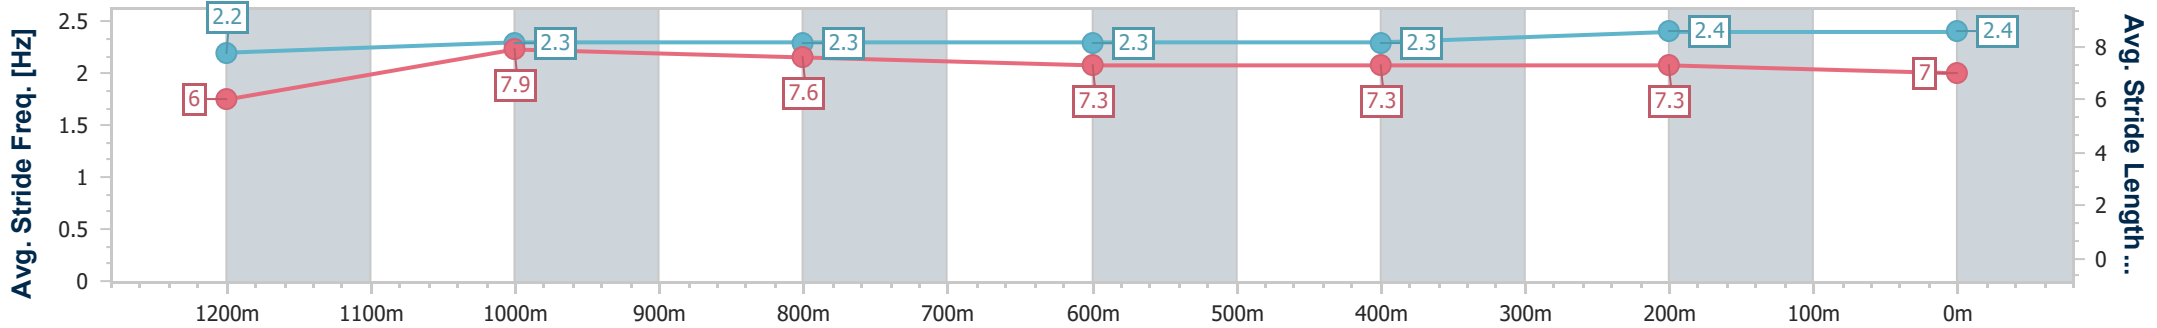

Doomben QLD Professional
Race 7: MAGIC MILLIONS VO ROGUE PLATE - GROUP 3 - 1350m

BRISBANE
RACING CLUB

30 December 2023 - 15:53

Track Rating: Soft 6, Weather: Overcast, Rail Position: +3m Entire

Section	Overall	1200m	1000m	800m	600m	400m	200m
Section Times	1:20.15 [4] (0:11.31)	1:08.84 [7] (0:10.84)	0:58.00 [8] (0:11.26)	0:46.74 [6] (0:12.07)	0:34.67 [7] (0:11.43)	0:23.24 [5] (0:11.18)	0:12.06 [3] (0:12.06)
Average Speed [km/h]	47.9	66.4	64.3	59.6	61.6	63.8	59.9
Top Speed [km/h]	63.6	67.1	67.1	60.9	64.3	65.1	63.6
Avg. Dist. to Rail [m]	2.9	1.5	1.4	0.8	3.6	3.0	5.9
Avg. Stride Freq. [Hz]	2.2	2.3	2.3	2.3	2.3	2.4	2.4
Avg. Stride Length [m]	6.0	7.9	7.6	7.3	7.3	7.3	7.0

- [] Ranking at each section and finish
- .-.- No data available at this section
- NA No data available

Horse/Jockey Name	Zouphoria
Final Rank	5
Fastest Section Time (Section)	0:10.63 (1200m)
Top Speed [km/h] (Section)	68.8 (1200m)
Race State	Finished