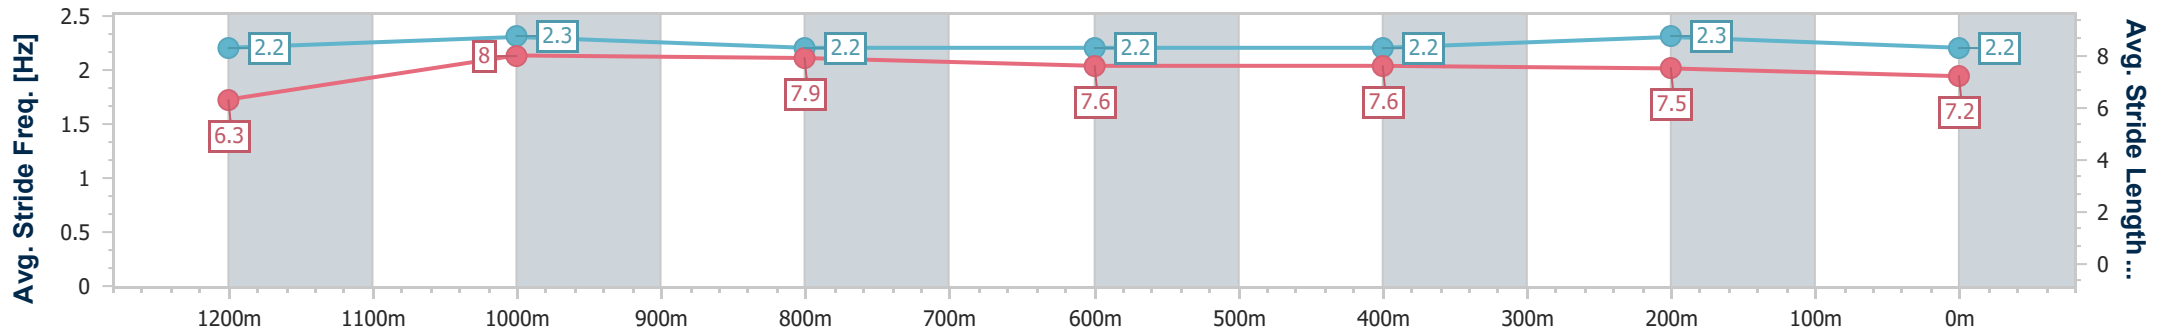

Doomben QLD Professional
Race 7: MAGIC MILLIONS VO ROGUE PLATE - GROUP 3 - 1350m

30 December 2023 - 15:53

BRISBANE RACING CLUB

Track Rating: Soft 6, Weather: Overcast, Rail Position: +3m Entire

Section	Overall	1200m	1000m	800m	600m	400m	200m
Section Times	1:20.89 [7] (0:10.88)	1:10.01 [2] (0:10.71)	0:59.30 [3] (0:11.52)	0:47.78 [4] (0:11.89)	0:35.89 [3] (0:11.66)	0:24.23 [4] (0:11.64)	0:12.59 [8] (0:12.59)
Average Speed [km/h]	49.9	67.1	62.9	60.6	61.2	61.7	57.2
Top Speed [km/h]	66.4	68.1	64.8	62.6	62.4	62.3	60.1
Avg. Dist. to Rail [m]	5.4	1.8	1.2	0.1	1.0	1.1	1.6
Avg. Stride Freq. [Hz]	2.2	2.3	2.2	2.2	2.2	2.3	2.2
Avg. Stride Length [m]	6.3	8.0	7.9	7.6	7.6	7.5	7.2