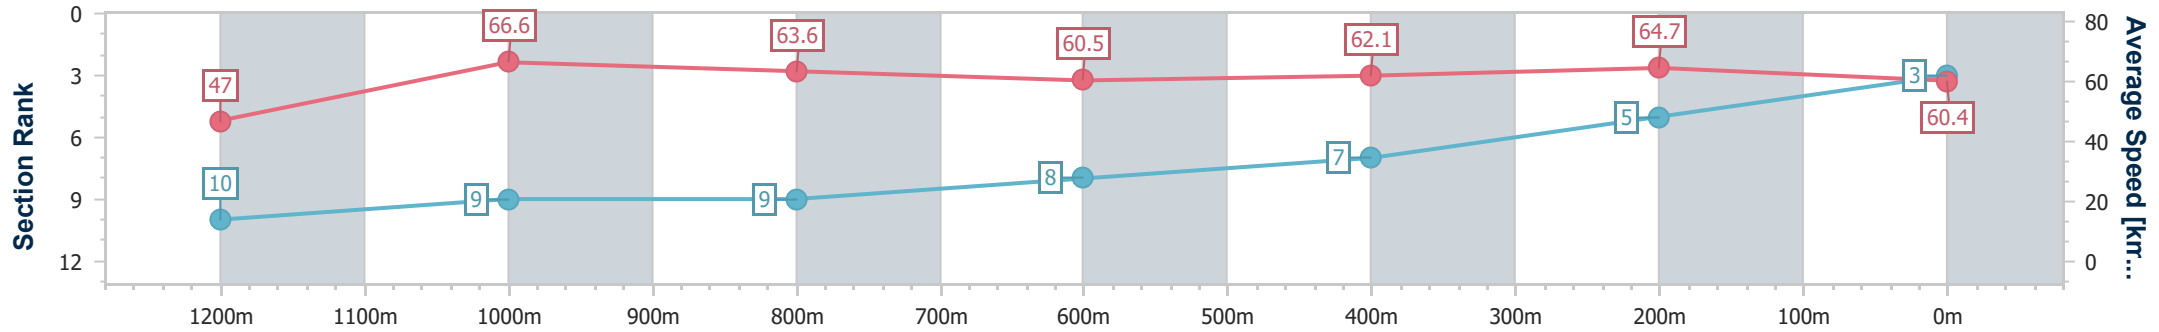

Doomben QLD Professional
Race 7: MAGIC MILLIONS VO ROGUE PLATE - GROUP 3 - 1350m

30 December 2023 - 15:53

BRISBANE RACING CLUB

Track Rating: Soft 6, Weather: Overcast, Rail Position: +3m Entire

Section	Overall	1200m	1000m	800m	600m	400m	200m
Section Times	1:20.08 [3] (0:11.45)	1:08.63 [10] (0:10.83)	0:57.80 [9] (0:11.39)	0:46.41 [9] (0:11.94)	0:34.47 [8] (0:11.49)	0:22.98 [7] (0:11.11)	0:11.87 [5]
Average Speed [km/h]	47.0	66.6	63.6	60.5	62.1	64.7	60.4
Top Speed [km/h]	65.2	68.5	65.5	62.0	65.4	65.9	63.5
Avg. Dist. to Rail [m]	3.5	1.1	1.6	0.6	1.5	1.4	1.9
Avg. Stride Freq. [Hz]	2.2	2.4	2.3	2.2	2.3	2.4	2.3
Avg. Stride Length [m]	5.9	7.8	7.8	7.6	7.6	7.6	7.4