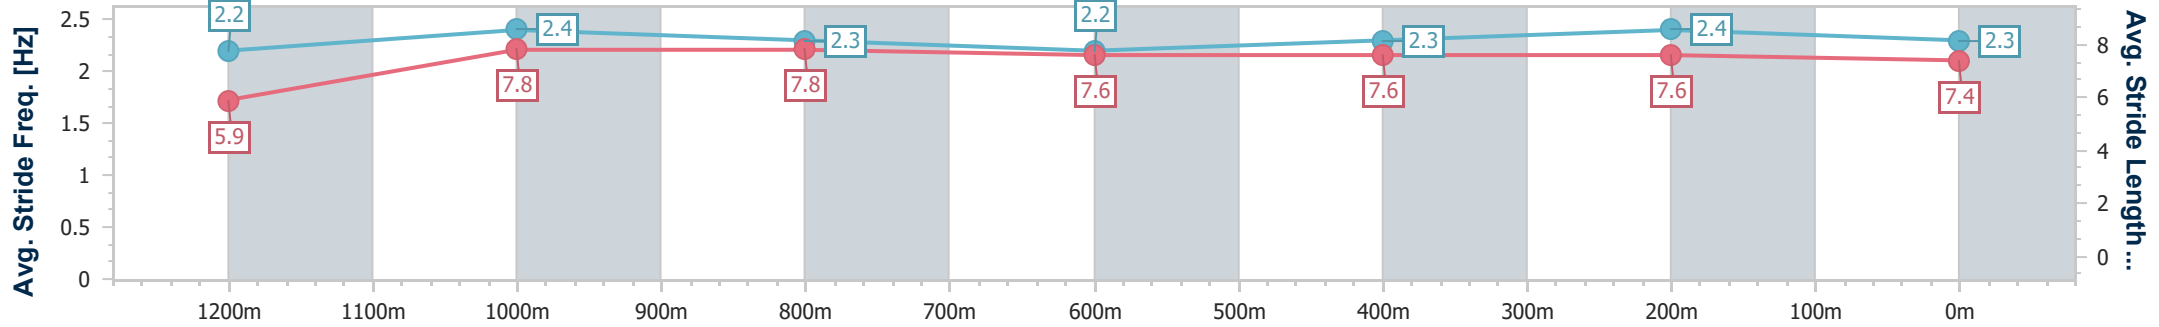

Doomben QLD Professional
Race 7: MAGIC MILLIONS VO ROGUE PLATE - GROUP 3 - 1350m

30 December 2023 - 15:53

BRISBANE RACING CLUB

Track Rating: Soft 6, Weather: Overcast, Rail Position: +3m Entire

Section	Overall	1200m	1000m	800m	600m	400m	200m
Section Times	1:20.08 [3] (0:11.45)	1:08.63 [10] (0:10.83)	0:57.80 [9] (0:11.39)	0:46.41 [9] (0:11.94)	0:34.47 [8] (0:11.49)	0:22.98 [7] (0:11.11)	0:11.87 [5]
Average Speed [km/h]	47.0	66.6	63.6	60.5	62.1	64.7	60.4
Top Speed [km/h]	65.2	68.5	65.5	62.0	65.4	65.9	63.5
Avg. Dist. to Rail [m]	3.5	1.1	1.6	0.6	1.5	1.4	1.9
Avg. Stride Freq. [Hz]	2.2	2.4	2.3	2.2	2.3	2.4	2.3
Avg. Stride Length [m]	5.9	7.8	7.8	7.6	7.6	7.6	7.4