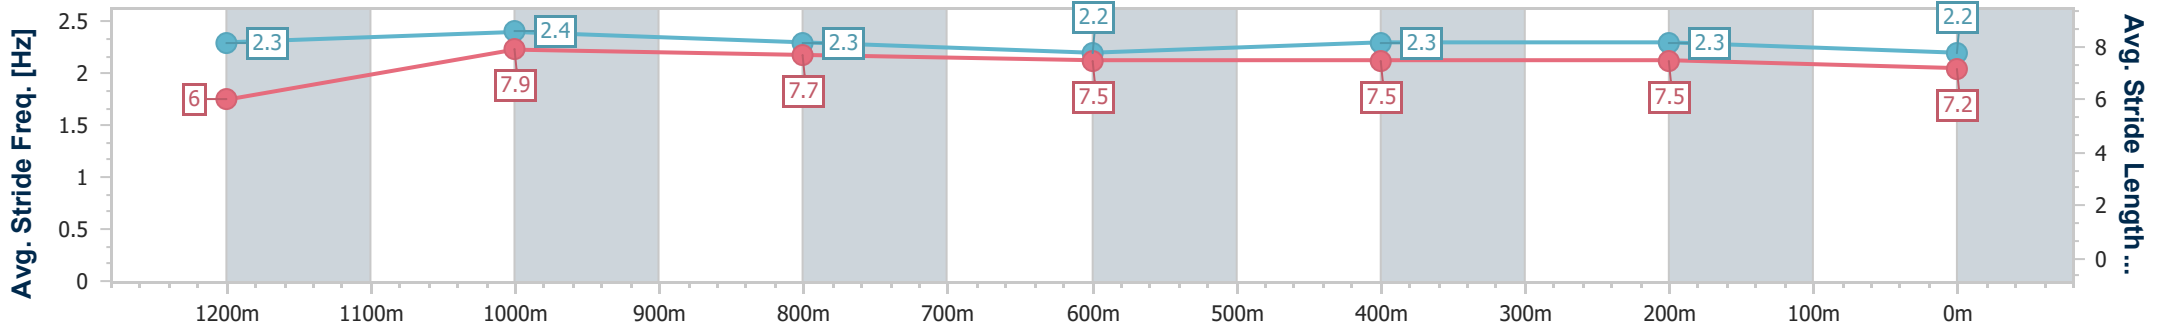

Doomben QLD Professional
Race 7: MAGIC MILLIONS VO ROGUE PLATE - GROUP 3 - 1350m

30 December 2023 - 15:53

Track Rating: Soft 6, Weather: Overcast, Rail Position: +3m Entire

BRISBANE RACING CLUB

Section	Overall	1200m	1000m	800m	600m	400m	200m
Section Times	1:21.00 [8] (0:10.89)	1:10.11 [3] (0:10.70)	0:59.41 [2] (0:11.39)	0:48.02 [2] (0:11.92)	0:36.10 [2] (0:11.67)	0:24.43 [2] (0:11.70)	0:12.73 [7] (0:12.73)
Average Speed [km/h]	49.5	67.4	63.6	60.6	61.7	61.7	56.4
Top Speed [km/h]	66.5	68.2	66.0	61.3	63.2	62.9	59.7
Avg. Dist. to Rail [m]	8.3	3.3	2.2	0.9	0.3	2.0	3.9
Avg. Stride Freq. [Hz]	2.3	2.4	2.3	2.2	2.3	2.3	2.2
Avg. Stride Length [m]	6.0	7.9	7.7	7.5	7.5	7.5	7.2

- [] Ranking at each section and finish
- .-.- No data available at this section
- NA No data available

Horse/Jockey Name	Noble Style
Final Rank	9
Fastest Section Time (Section)	0:10.64 (1200m)
Top Speed [km/h] (Section)	69.3 (1200m)
Race State	Finished