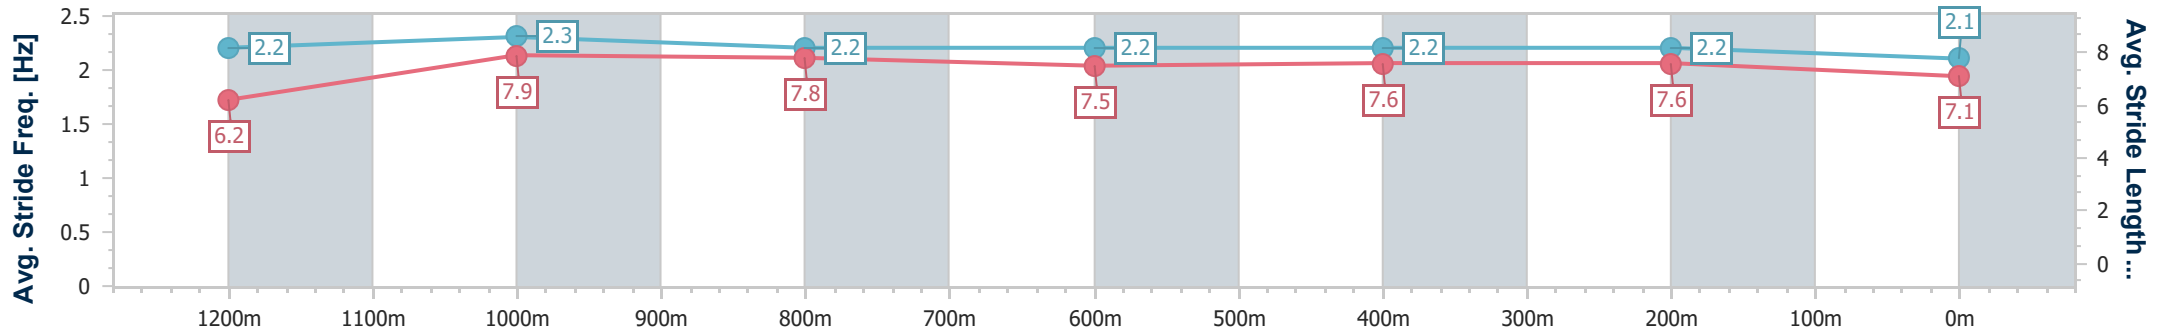

- [] Ranking at each section and finish
- .-.- No data available at this section
- NA No data available

Horse/Jockey Name	You'll Never Guess
Final Rank	10
Fastest Section Time (Section)	0:10.91 (1200m)
Top Speed [km/h] (Section)	67.3 (1200m)
Race State	Finished

Doomben QLD Professional
Race 7: MAGIC MILLIONS VO ROGUE PLATE - GROUP 3 - 1350m

30 December 2023 - 15:53

BRISBANE RACING CLUB

Track Rating: Soft 6, Weather: Overcast, Rail Position: +3m Entire

Section	Overall	1200m	1000m	800m	600m	400m	200m
Section Times	1:22.84 [10] (0:10.98)	1:11.86 [4] (0:10.91)	1:00.95 [6] (0:11.55)	0:49.40 [7] (0:12.26)	0:37.14 [10] (0:11.97)	0:25.17 [10] (0:11.89)	0:13.28 [10] (0:13.28)
Average Speed [km/h]	49.1	66.2	62.6	59.3	60.3	60.4	54.1
Top Speed [km/h]	66.3	67.3	64.2	60.3	61.0	61.2	58.5
Avg. Dist. to Rail [m]	5.9	2.9	2.5	2.0	0.8	0.9	1.4
Avg. Stride Freq. [Hz]	2.2	2.3	2.2	2.2	2.2	2.2	2.1
Avg. Stride Length [m]	6.2	7.9	7.8	7.5	7.6	7.6	7.1

- [] Ranking at each section and finish
- .-.- No data available at this section
- NA No data available