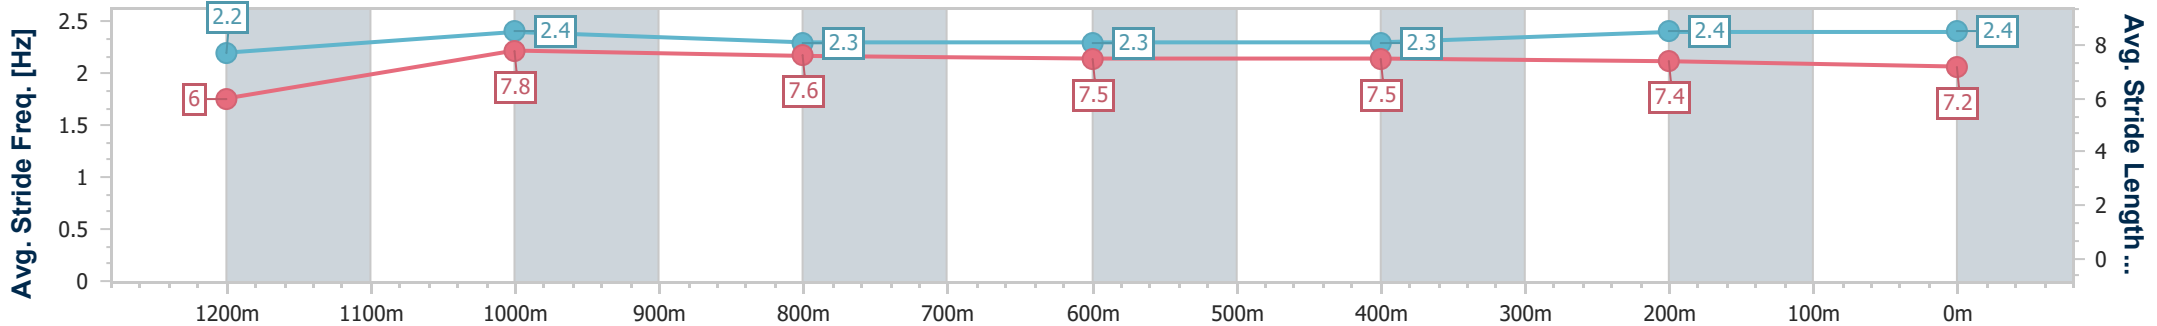

Doomben QLD Professional
Race 7: MAGIC MILLIONS VO ROGUE PLATE - GROUP 3 - 1350m

30 December 2023 - 15:53

BRISBANE RACING CLUB

Track Rating: Soft 6, Weather: Overcast, Rail Position: +3m Entire

Section	Overall	1200m	1000m	800m	600m	400m	200m
Section Times	1:19.94 [2] (0:11.35)	1:08.59 [8] (0:10.78)	0:57.81 [7] (0:11.41)	0:46.40 [8] (0:11.88)	0:34.52 [6] (0:11.54)	0:22.98 [6] (0:11.17)	0:11.81 [4] (0:11.81)
Average Speed [km/h]	47.8	66.7	63.1	60.3	61.9	64.7	60.8
Top Speed [km/h]	66.7	68.1	65.0	61.3	64.2	65.6	64.9
Avg. Dist. to Rail [m]	2.0	1.3	1.0	0.9	1.3	3.6	7.0
Avg. Stride Freq. [Hz]	2.2	2.4	2.3	2.3	2.3	2.4	2.4
Avg. Stride Length [m]	6.0	7.8	7.6	7.5	7.5	7.4	7.2