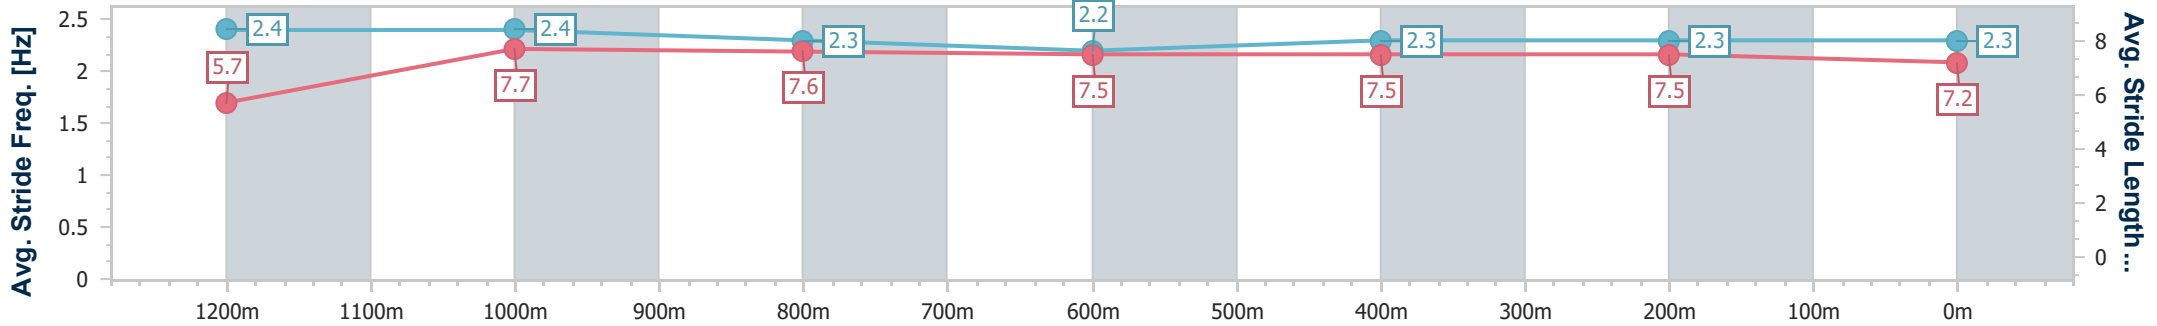

- [] Ranking at each section and finish
- .-.- No data available at this section
- NA No data available

Horse/Jockey Name	Show Me Mercy
Final Rank	6
Fastest Section Time (Section)	0:10.58 (1200m)
Top Speed [km/h] (Section)	70.0 (1200m)
Race State	Finished

Doomben QLD Professional
Race 7: MAGIC MILLIONS VO ROGUE PLATE - GROUP 3 - 1350m

30 December 2023 - 15:53

BRISBANE RACING CLUB

Track Rating: Soft 6, Weather: Overcast, Rail Position: +3m Entire

Section	Overall	1200m	1000m	800m	600m	400m	200m
Section Times	1:20.47 [6] (0:11.16)	1:09.31 [6] (0:10.58)	0:58.73 [5] (0:11.30)	0:47.43 [3] (0:11.98)	0:35.45 [4] (0:11.60)	0:23.85 [3] (0:11.42)	0:12.43 [2] (0:12.43)
Average Speed [km/h]	48.5	68.1	63.9	60.5	62.2	63.3	57.9
Top Speed [km/h]	63.7	70.0	67.6	60.7	64.4	64.5	61.6
Avg. Dist. to Rail [m]	2.4	1.5	1.6	0.9	0.6	5.0	8.1
Avg. Stride Freq. [Hz]	2.4	2.4	2.3	2.2	2.3	2.3	2.3
Avg. Stride Length [m]	5.7	7.7	7.6	7.5	7.5	7.5	7.2