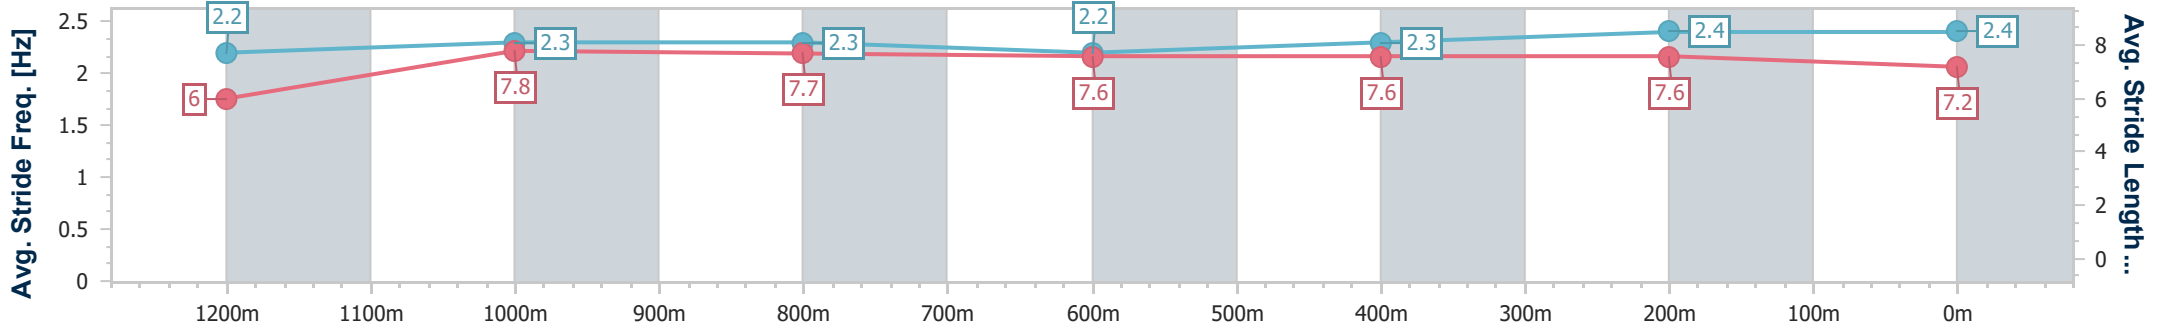

Doomben QLD Professional
Race 7: MAGIC MILLIONS VO ROGUE PLATE - GROUP 3 - 1350m

BRISBANE
 RACING CLUB

30 December 2023 - 15:53

Track Rating: Soft 6, Weather: Overcast, Rail Position: +3m Entire

Section	Overall	1200m	1000m	800m	600m	400m	200m
Section Times	1:19.84 [1] (0:11.42)	1:08.42 [9] (0:10.97)	0:57.45 [10] (0:11.28)	0:46.17 [10] (0:11.99)	0:34.18 [9] (0:11.49)	0:22.69 [8] (0:11.09)	0:11.60 [6]
Average Speed [km/h]	47.4	65.6	64.2	60.1	62.0	64.9	62.0
Top Speed [km/h]	63.0	66.5	66.1	60.8	64.0	66.1	64.6
Avg. Dist. to Rail [m]	8.3	2.7	1.6	0.4	1.3	3.8	8.8
Avg. Stride Freq. [Hz]	2.2	2.3	2.3	2.2	2.3	2.4	2.4
Avg. Stride Length [m]	6.0	7.8	7.7	7.6	7.6	7.6	7.2