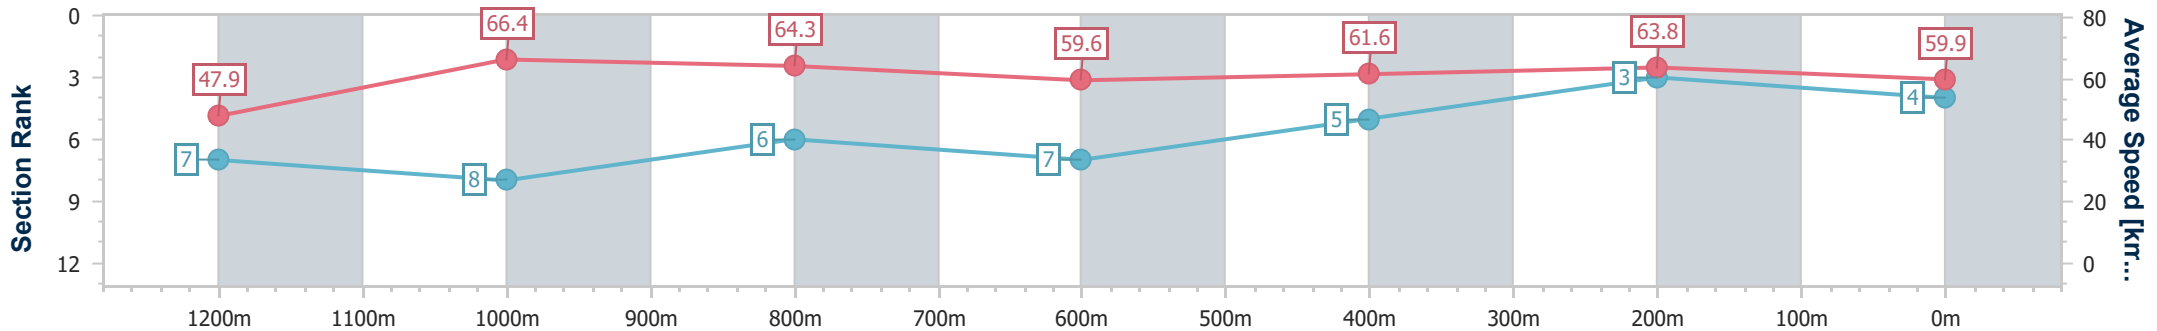

Doomben QLD Professional
Race 7: MAGIC MILLIONS VO ROGUE PLATE - GROUP 3 - 1350m

BRISBANE
RACING CLUB

30 December 2023 - 15:53

Track Rating: Soft 6, Weather: Overcast, Rail Position: +3m Entire

Section	Overall	1200m	1000m	800m	600m	400m	200m
Section Times	1:20.15 [4] (0:11.31)	1:08.84 [7] (0:10.84)	0:58.00 [8] (0:11.26)	0:46.74 [6] (0:12.07)	0:34.67 [7] (0:11.43)	0:23.24 [5] (0:11.18)	0:12.06 [3] (0:12.06)
Average Speed [km/h]	47.9	66.4	64.3	59.6	61.6	63.8	59.9
Top Speed [km/h]	63.6	67.1	67.1	60.9	64.3	65.1	63.6
Avg. Dist. to Rail [m]	2.9	1.5	1.4	0.8	3.6	3.0	5.9
Avg. Stride Freq. [Hz]	2.2	2.3	2.3	2.3	2.3	2.4	2.4
Avg. Stride Length [m]	6.0	7.9	7.6	7.3	7.3	7.3	7.0

- [] Ranking at each section and finish
- .-.- No data available at this section
- NA No data available

Horse/Jockey Name	Zouphoria
Final Rank	5
Fastest Section Time (Section)	0:10.63 (1200m)
Top Speed [km/h] (Section)	68.8 (1200m)
Race State	Finished