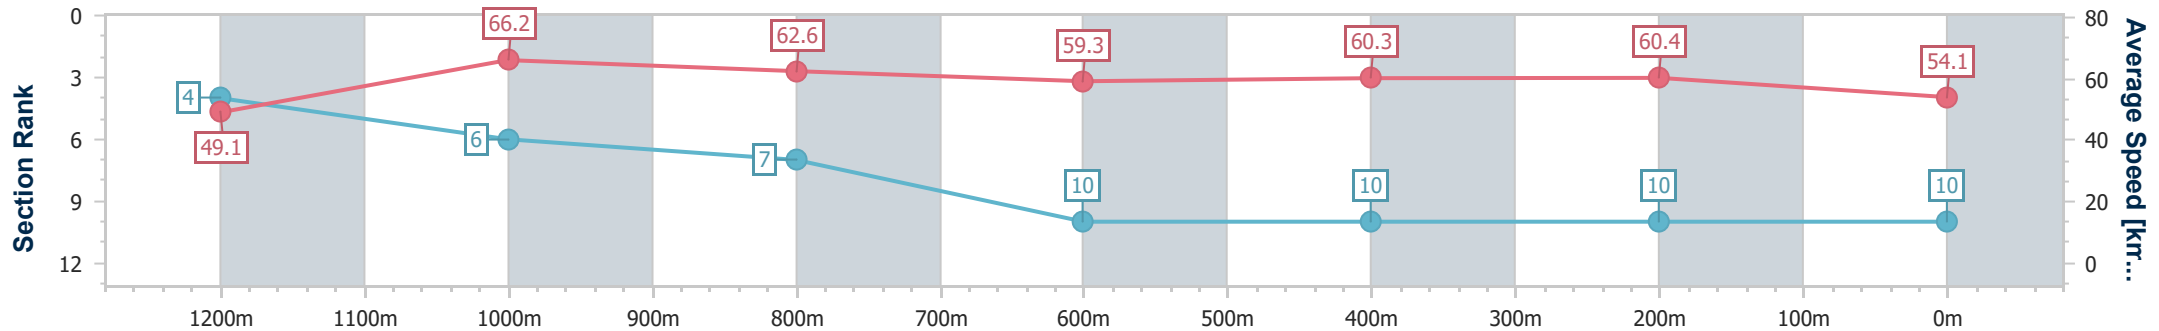

- [] Ranking at each section and finish
- .-.- No data available at this section
- NA No data available

Horse/Jockey Name	You'll Never Guess
Final Rank	10
Fastest Section Time (Section)	0:10.91 (1200m)
Top Speed [km/h] (Section)	67.3 (1200m)
Race State	Finished

Doomben QLD Professional
Race 7: MAGIC MILLIONS VO ROGUE PLATE - GROUP 3 - 1350m

30 December 2023 - 15:53

BRISBANE RACING CLUB

Track Rating: Soft 6, Weather: Overcast, Rail Position: +3m Entire

Section	Overall	1200m	1000m	800m	600m	400m	200m
Section Times	1:22.84 [10] (0:10.98)	1:11.86 [4] (0:10.91)	1:00.95 [6] (0:11.55)	0:49.40 [7] (0:12.26)	0:37.14 [10] (0:11.97)	0:25.17 [10] (0:11.89)	0:13.28 [10] (0:13.28)
Average Speed [km/h]	49.1	66.2	62.6	59.3	60.3	60.4	54.1
Top Speed [km/h]	66.3	67.3	64.2	60.3	61.0	61.2	58.5
Avg. Dist. to Rail [m]	5.9	2.9	2.5	2.0	0.8	0.9	1.4
Avg. Stride Freq. [Hz]	2.2	2.3	2.2	2.2	2.2	2.2	2.1
Avg. Stride Length [m]	6.2	7.9	7.8	7.5	7.6	7.6	7.1

- [] Ranking at each section and finish
- .-.- No data available at this section
- NA No data available