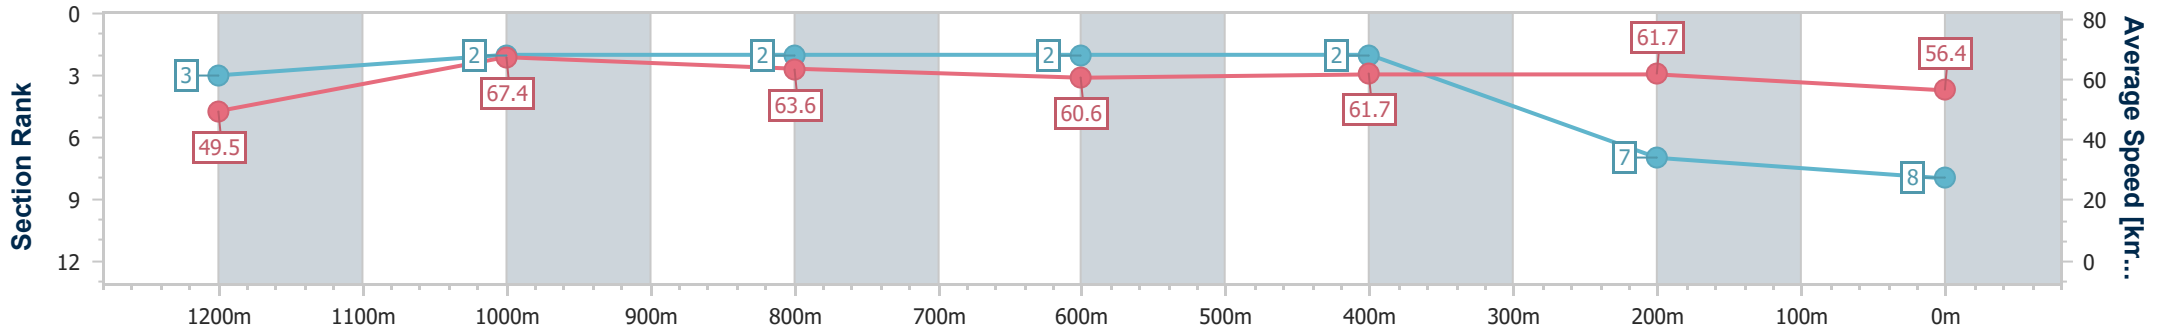

Doomben QLD Professional
Race 7: MAGIC MILLIONS VO ROGUE PLATE - GROUP 3 - 1350m

30 December 2023 - 15:53

Track Rating: Soft 6, Weather: Overcast, Rail Position: +3m Entire

BRISBANE RACING CLUB

Section	Overall	1200m	1000m	800m	600m	400m	200m
Section Times	1:21.00 [8] (0:10.89)	1:10.11 [3] (0:10.70)	0:59.41 [2] (0:11.39)	0:48.02 [2] (0:11.92)	0:36.10 [2] (0:11.67)	0:24.43 [2] (0:11.70)	0:12.73 [7] (0:12.73)
Average Speed [km/h]	49.5	67.4	63.6	60.6	61.7	61.7	56.4
Top Speed [km/h]	66.5	68.2	66.0	61.3	63.2	62.9	59.7
Avg. Dist. to Rail [m]	8.3	3.3	2.2	0.9	0.3	2.0	3.9
Avg. Stride Freq. [Hz]	2.3	2.4	2.3	2.2	2.3	2.3	2.2
Avg. Stride Length [m]	6.0	7.9	7.7	7.5	7.5	7.5	7.2

- [] Ranking at each section and finish
- .-.- No data available at this section
- NA No data available

Horse/Jockey Name	Noble Style
Final Rank	9
Fastest Section Time (Section)	0:10.64 (1200m)
Top Speed [km/h] (Section)	69.3 (1200m)
Race State	Finished