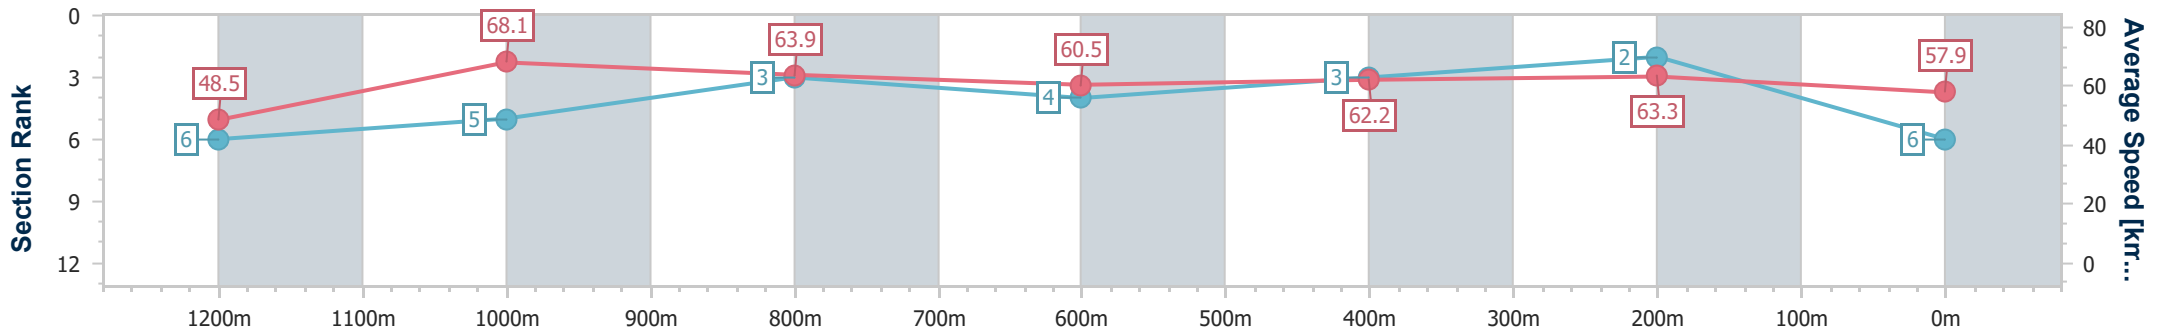

Doomben QLD Professional
Race 7: MAGIC MILLIONS VO ROGUE PLATE - GROUP 3 - 1350m

30 December 2023 - 15:53

BRISBANE RACING CLUB

Track Rating: Soft 6, Weather: Overcast, Rail Position: +3m Entire

Section	Overall	1200m	1000m	800m	600m	400m	200m
Section Times	1:20.47 [6] (0:11.16)	1:09.31 [6] (0:10.58)	0:58.73 [5] (0:11.30)	0:47.43 [3] (0:11.98)	0:35.45 [4] (0:11.60)	0:23.85 [3] (0:11.42)	0:12.43 [2] (0:12.43)
Average Speed [km/h]	48.5	68.1	63.9	60.5	62.2	63.3	57.9
Top Speed [km/h]	63.7	70.0	67.6	60.7	64.4	64.5	61.6
Avg. Dist. to Rail [m]	2.4	1.5	1.6	0.9	0.6	5.0	8.1
Avg. Stride Freq. [Hz]	2.4	2.4	2.3	2.2	2.3	2.3	2.3
Avg. Stride Length [m]	5.7	7.7	7.6	7.5	7.5	7.5	7.2