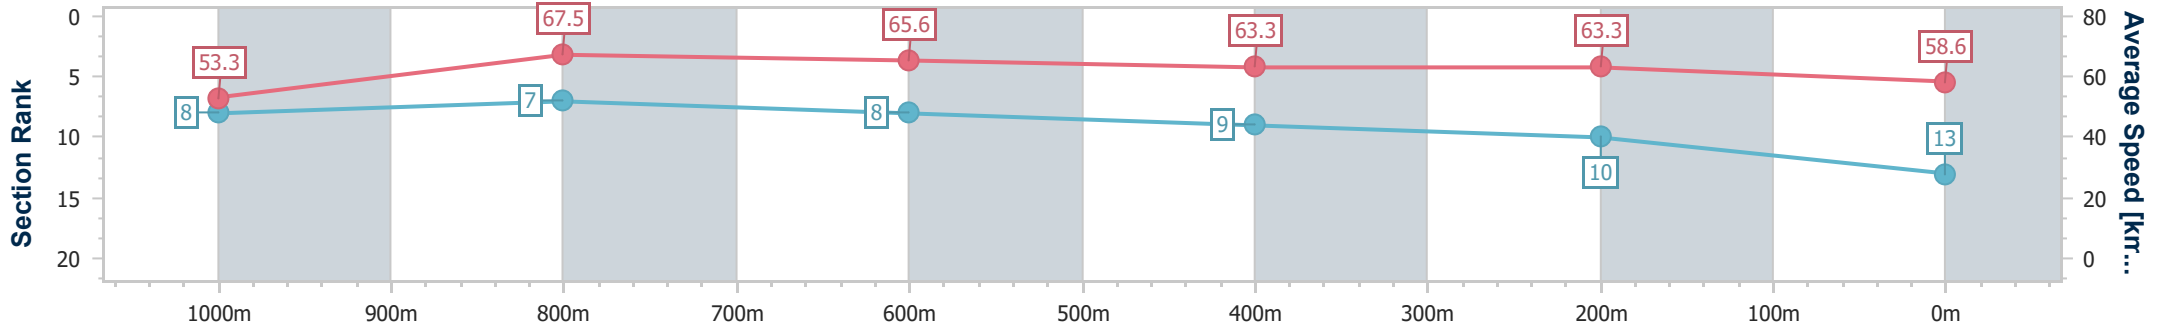

Horse/Jockey Name	Kir Royale
Final Rank	13
Fastest Section Time (Section)	0:10.64 (1000m)
Top Speed [km/h] (Section)	68.6 (1000m)
Race State	Finished

Doomben QLD Professional
Race 8: MAGIC MILLIONS NUDGE STAKES - LISTED - 1200m
30 December 2023 - 16:33
Track Rating: Soft 6, Weather: Overcast, Rail Position: +3m Entire

BRISBANE
RACING CLUB

Section	Overall	1000m	800m	600m	400m	200m
Section Times	1:10.29 [13] (0:13.52)	0:56.77 [8] (0:10.64)	0:46.13 [7] (0:11.08)	0:35.05 [8] (0:11.38)	0:23.67 [9] (0:11.35)	0:12.32 [10]
Average Speed [km/h]	53.3	67.5	65.6	63.3	63.3	58.6
Top Speed [km/h]	68.3	68.6	66.9	65.3	64.0	62.9
Avg. Dist. to Rail [m]	3.5	0.8	1.2	0.5	2.5	4.7
Avg. Stride Freq. [Hz]	2.4	2.4	2.5	2.4	2.5	2.4
Avg. Stride Length [m]	6.2	7.7	7.4	7.4	7.2	6.8

- [ ] Ranking at each section and finish
- -.-.- No data available at this section
- NA No data available