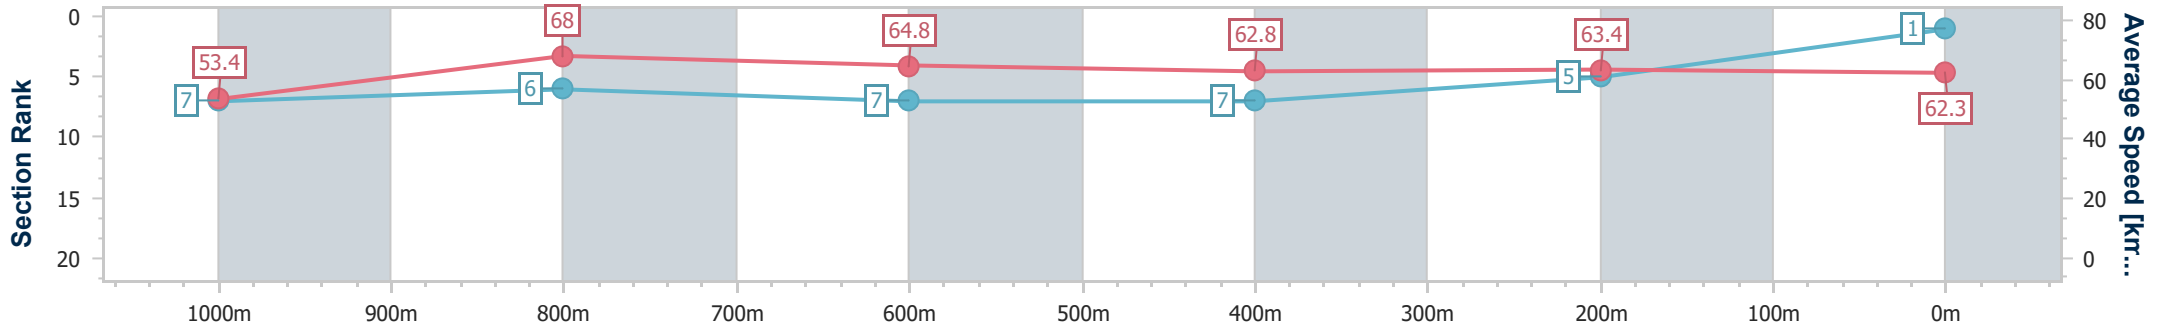

BRISBANE
RACING CLUB

Section	Overall	1000m	800m	600m	400m	200m
Section Times	1:09.31 [1] (0:13.49)	0:55.82 [7] (0:10.60)	0:45.22 [6] (0:11.05)	0:34.17 [7] (0:11.32)	0:22.85 [7] (0:11.30)	0:11.55 [5] (0:11.55)
Average Speed [km/h]	53.4	68.0	64.8	62.8	63.4	62.3
Top Speed [km/h]	68.7	69.5	66.9	63.8	64.6	64.4
Avg. Dist. to Rail [m]	1.2	0.4	1.1	1.8	1.3	1.2
Avg. Stride Freq. [Hz]	2.3	2.4	2.3	2.2	2.3	2.3
Avg. Stride Length [m]	6.5	8.0	7.9	7.8	7.8	7.5