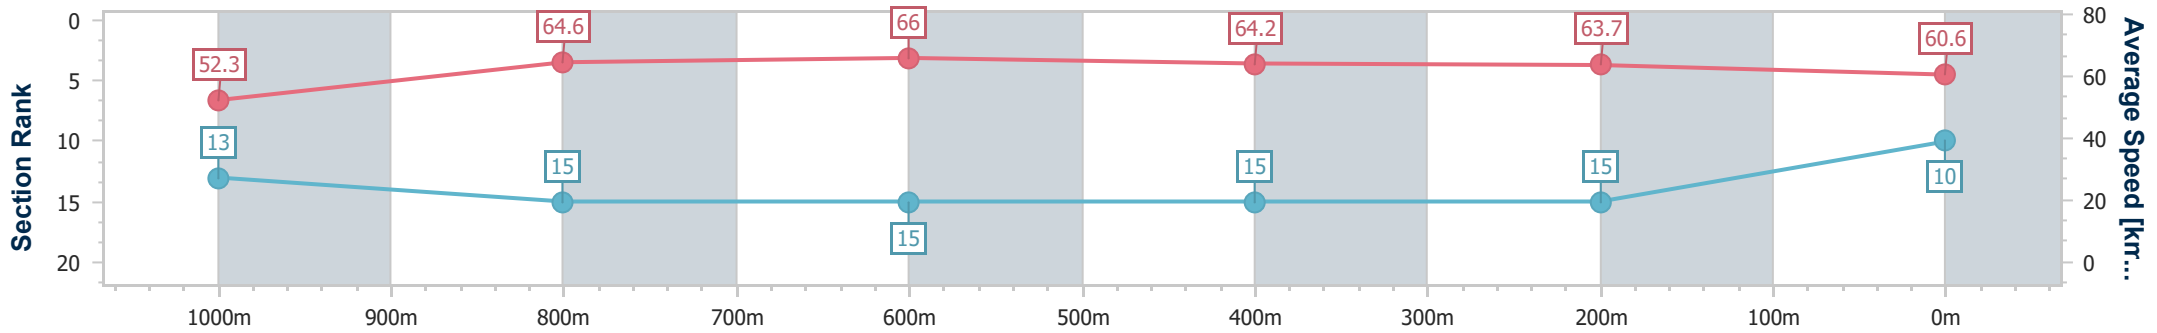

Horse/Jockey Name	Russian Warrior
Final Rank	10
Fastest Section Time (Section)	0:10.88 (800m)
Top Speed [km/h] (Section)	66.9 (800m)
Race State	Finished

Doomben QLD Professional
Race 8: MAGIC MILLIONS NUDGE STAKES - LISTED - 1200m
30 December 2023 - 16:33
Track Rating: Soft 6, Weather: Overcast, Rail Position: +3m Entire

BRISBANE
RACING CLUB

Section	Overall	1000m	800m	600m	400m	200m
Section Times	1:10.19 [10] (0:13.78)	0:56.41 [13] (0:11.18)	0:45.23 [15] (0:10.88)	0:34.35 [15] (0:11.19)	0:23.16 [15] (0:11.30)	0:11.86 [15] (0:11.86)
Average Speed [km/h]	52.3	64.6	66.0	64.2	63.7	60.6
Top Speed [km/h]	64.2	65.9	66.9	64.9	65.2	64.7
Avg. Dist. to Rail [m]	11.1	2.4	0.4	0.9	2.7	6.2
Avg. Stride Freq. [Hz]	2.3	2.4	2.4	2.3	2.4	2.3
Avg. Stride Length [m]	6.4	7.6	7.6	7.7	7.4	7.2

- [ ] Ranking at each section and finish
- -.-.- No data available at this section
- NA No data available