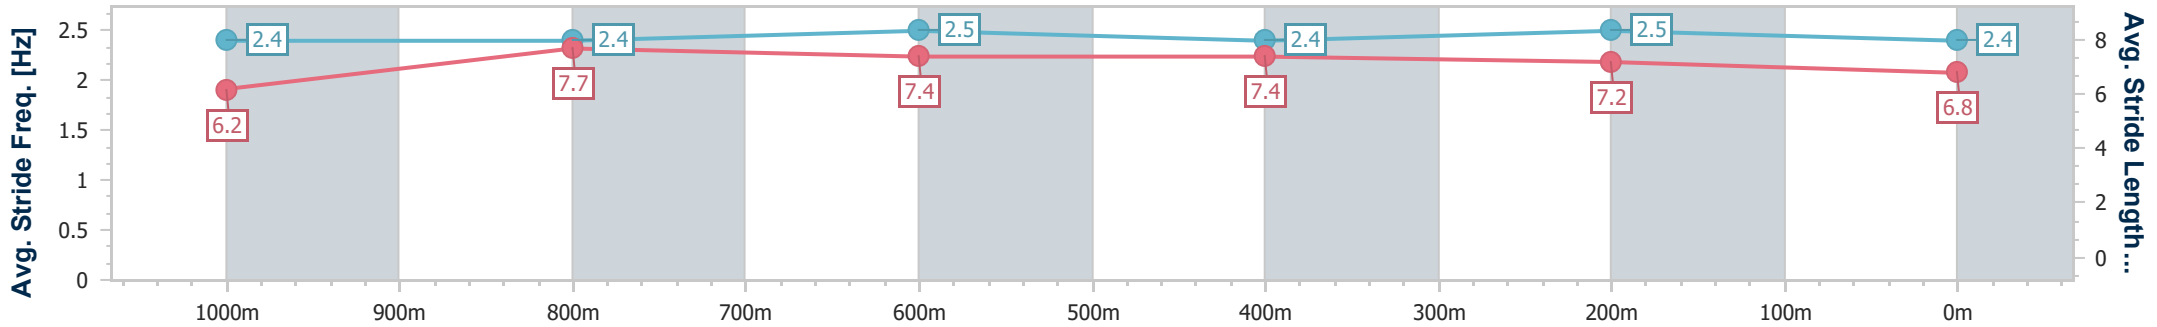

Horse/Jockey Name	Kir Royale
Final Rank	13
Fastest Section Time (Section)	0:10.64 (1000m)
Top Speed [km/h] (Section)	68.6 (1000m)
Race State	Finished

Doomben QLD Professional
Race 8: MAGIC MILLIONS NUDGE STAKES - LISTED - 1200m
30 December 2023 - 16:33
Track Rating: Soft 6, Weather: Overcast, Rail Position: +3m Entire

BRISBANE
RACING CLUB

Section	Overall	1000m	800m	600m	400m	200m
Section Times	1:10.29 [13] (0:13.52)	0:56.77 [8] (0:10.64)	0:46.13 [7] (0:11.08)	0:35.05 [8] (0:11.38)	0:23.67 [9] (0:11.35)	0:12.32 [10]
Average Speed [km/h]	53.3	67.5	65.6	63.3	63.3	58.6
Top Speed [km/h]	68.3	68.6	66.9	65.3	64.0	62.9
Avg. Dist. to Rail [m]	3.5	0.8	1.2	0.5	2.5	4.7
Avg. Stride Freq. [Hz]	2.4	2.4	2.5	2.4	2.5	2.4
Avg. Stride Length [m]	6.2	7.7	7.4	7.4	7.2	6.8

- [ ] Ranking at each section and finish
- -.-.- No data available at this section
- NA No data available