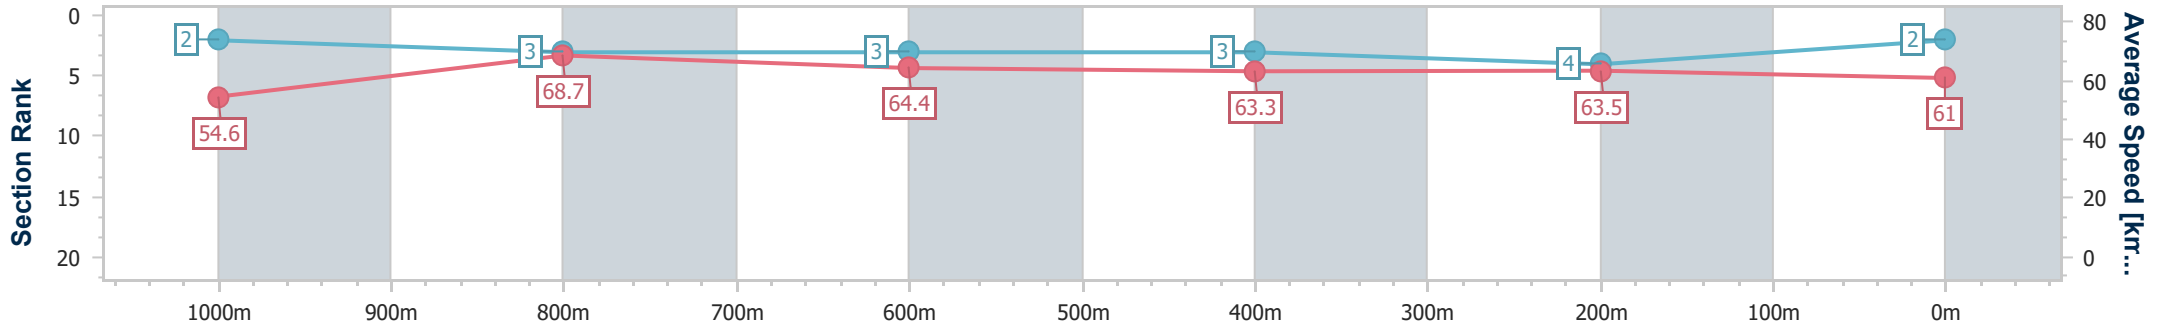

Horse/Jockey Name	Chinny Boom
Final Rank	2
Fastest Section Time (Section)	0:10.51 (1000m)
Top Speed [km/h] (Section)	70.4 (1000m)
Race State	Finished

Doomben QLD Professional
Race 8: MAGIC MILLIONS NUDGE STAKES - LISTED - 1200m
30 December 2023 - 16:33
Track Rating: Soft 6, Weather: Overcast, Rail Position: +3m Entire

BRISBANE
RACING CLUB

Section	Overall	1000m	800m	600m	400m	200m
Section Times	1:09.45 [2] (0:13.19)	0:56.26 [2] (0:10.51)	0:45.75 [3] (0:11.20)	0:34.55 [3] (0:11.39)	0:23.16 [3] (0:11.33)	0:11.83 [4] (0:11.83)
Average Speed [km/h]	54.6	68.7	64.4	63.3	63.5	61.0
Top Speed [km/h]	70.4	70.4	66.1	64.4	64.4	63.2
Avg. Dist. to Rail [m]	1.9	0.9	0.8	0.4	1.5	3.6
Avg. Stride Freq. [Hz]	2.3	2.4	2.3	2.3	2.3	2.3
Avg. Stride Length [m]	6.7	8.1	7.8	7.7	7.7	7.3

- [ ] Ranking at each section and finish
- -.-.- No data available at this section
- NA No data available