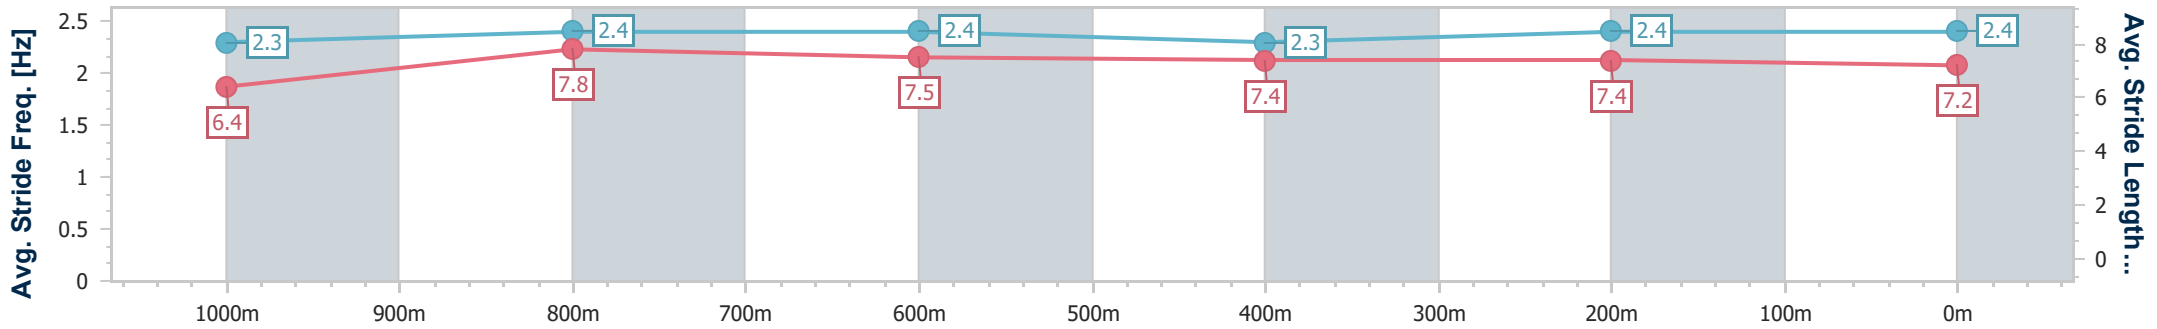

Horse/Jockey Name	Essonne
Final Rank	7
Fastest Section Time (Section)	0:10.62 (1000m)
Top Speed [km/h] (Section)	69.5 (1000m)
Race State	Finished

Doomben QLD Professional
Race 8: MAGIC MILLIONS NUDGE STAKES - LISTED - 1200m
30 December 2023 - 16:33
Track Rating: Soft 6, Weather: Overcast, Rail Position: +3m Entire

BRISBANE
RACING CLUB

Section	Overall	1000m	800m	600m	400m	200m
Section Times	1:09.72 [7] (0:13.74)	0:55.98 [12] (0:10.62)	0:45.36 [9] (0:11.12)	0:34.24 [10] (0:11.23)	0:23.01 [11] (0:11.25)	0:11.76 [8]
Average Speed [km/h]	52.4	67.7	64.3	62.5	63.5	61.3
Top Speed [km/h]	68.2	69.5	66.1	64.1	65.6	64.9
Avg. Dist. to Rail [m]	1.2	0.5	1.8	4.7	1.7	0.6
Avg. Stride Freq. [Hz]	2.3	2.4	2.4	2.3	2.4	2.4
Avg. Stride Length [m]	6.4	7.8	7.5	7.4	7.4	7.2

- [ ] Ranking at each section and finish
- -.-.- No data available at this section
- NA No data available