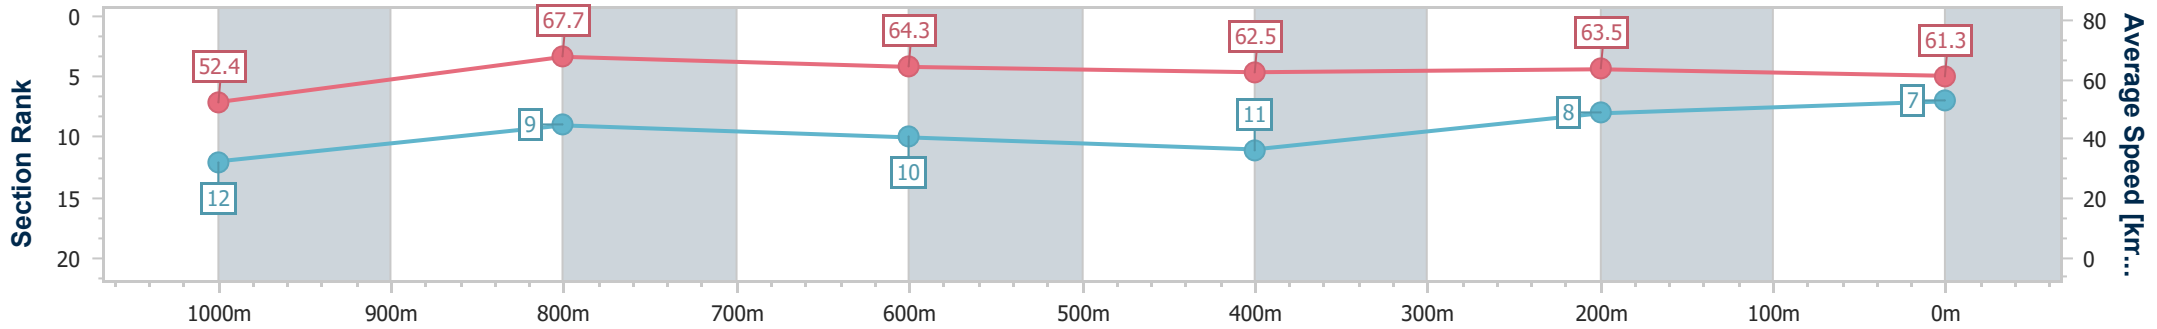

Horse/Jockey Name	Essonne
Final Rank	7
Fastest Section Time (Section)	0:10.62 (1000m)
Top Speed [km/h] (Section)	69.5 (1000m)
Race State	Finished

Doomben QLD Professional
Race 8: MAGIC MILLIONS NUDGE STAKES - LISTED - 1200m
30 December 2023 - 16:33
Track Rating: Soft 6, Weather: Overcast, Rail Position: +3m Entire

BRISBANE
RACING CLUB

Section	Overall	1000m	800m	600m	400m	200m
Section Times	1:09.72 [7] (0:13.74)	0:55.98 [12] (0:10.62)	0:45.36 [9] (0:11.12)	0:34.24 [10] (0:11.23)	0:23.01 [11] (0:11.25)	0:11.76 [8]
Average Speed [km/h]	52.4	67.7	64.3	62.5	63.5	61.3
Top Speed [km/h]	68.2	69.5	66.1	64.1	65.6	64.9
Avg. Dist. to Rail [m]	1.2	0.5	1.8	4.7	1.7	0.6
Avg. Stride Freq. [Hz]	2.3	2.4	2.4	2.3	2.4	2.4
Avg. Stride Length [m]	6.4	7.8	7.5	7.4	7.4	7.2

- [ ] Ranking at each section and finish
- -.-.- No data available at this section
- NA No data available