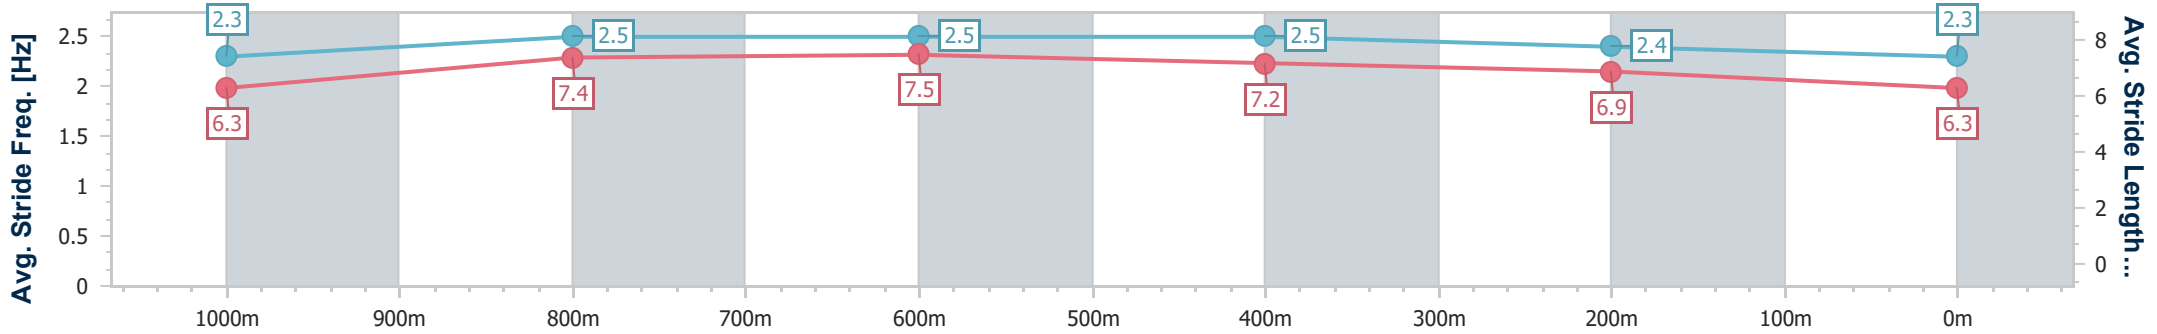

Horse/Jockey Name	Authentic Jewel
Final Rank	16
Fastest Section Time (Section)	0:10.60 (1000m)
Top Speed [km/h] (Section)	70.2 (1000m)
Race State	Finished

Doomben QLD Professional
Race 8: MAGIC MILLIONS NUDGE STAKES - LISTED - 1200m
30 December 2023 - 16:33
Track Rating: Soft 6, Weather: Overcast, Rail Position: +3m Entire

BRISBANE
RACING CLUB

Section	Overall	1000m	800m	600m	400m	200m
Section Times	1:12.26 [16] (0:13.44)	0:58.82 [5] (0:10.60)	0:48.22 [5] (0:10.93)	0:37.29 [4] (0:11.33)	0:25.96 [4] (0:11.82)	0:14.14 [14] (0:14.14)
Average Speed [km/h]	53.5	68.7	66.5	63.8	61.0	51.0
Top Speed [km/h]	66.5	70.2	67.6	65.7	63.6	57.7
Avg. Dist. to Rail [m]	8.0	5.2	1.9	0.8	3.5	5.3
Avg. Stride Freq. [Hz]	2.3	2.5	2.5	2.5	2.4	2.3
Avg. Stride Length [m]	6.3	7.4	7.5	7.2	6.9	6.3

- [ ] Ranking at each section and finish
- -.-.- No data available at this section
- NA No data available