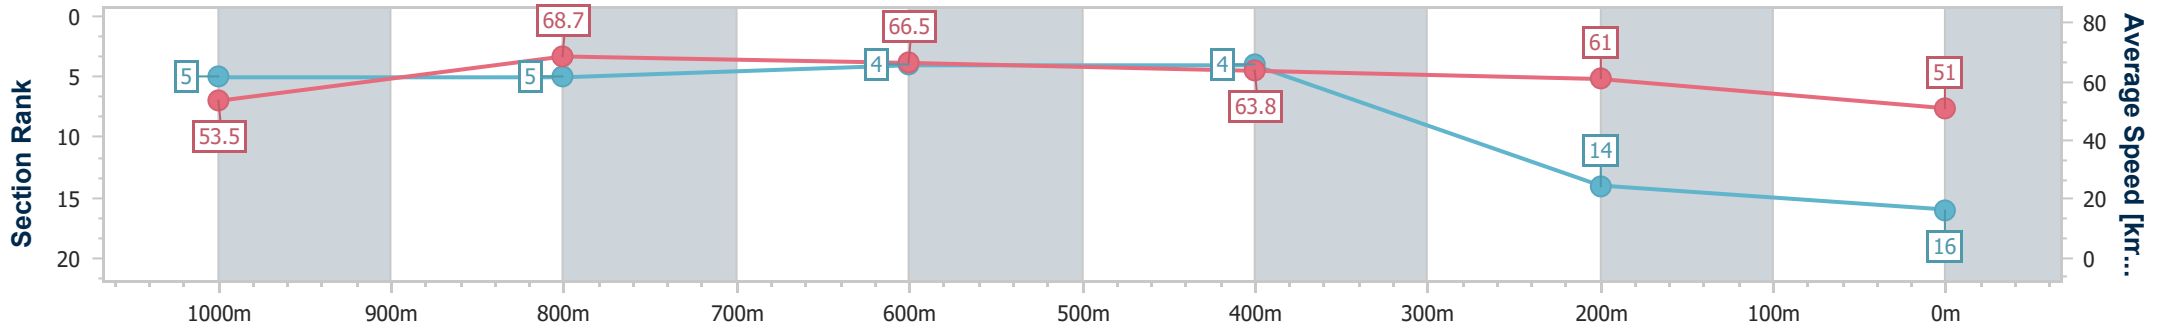

Horse/Jockey Name	Authentic Jewel
Final Rank	16
Fastest Section Time (Section)	0:10.60 (1000m)
Top Speed [km/h] (Section)	70.2 (1000m)
Race State	Finished

Doomben QLD Professional
Race 8: MAGIC MILLIONS NUDGE STAKES - LISTED - 1200m
30 December 2023 - 16:33
Track Rating: Soft 6, Weather: Overcast, Rail Position: +3m Entire

BRISBANE
RACING CLUB

Section	Overall	1000m	800m	600m	400m	200m
Section Times	1:12.26 [16] (0:13.44)	0:58.82 [5] (0:10.60)	0:48.22 [5] (0:10.93)	0:37.29 [4] (0:11.33)	0:25.96 [4] (0:11.82)	0:14.14 [14] (0:14.14)
Average Speed [km/h]	53.5	68.7	66.5	63.8	61.0	51.0
Top Speed [km/h]	66.5	70.2	67.6	65.7	63.6	57.7
Avg. Dist. to Rail [m]	8.0	5.2	1.9	0.8	3.5	5.3
Avg. Stride Freq. [Hz]	2.3	2.5	2.5	2.5	2.4	2.3
Avg. Stride Length [m]	6.3	7.4	7.5	7.2	6.9	6.3

- [ ] Ranking at each section and finish
- -.-.- No data available at this section
- NA No data available