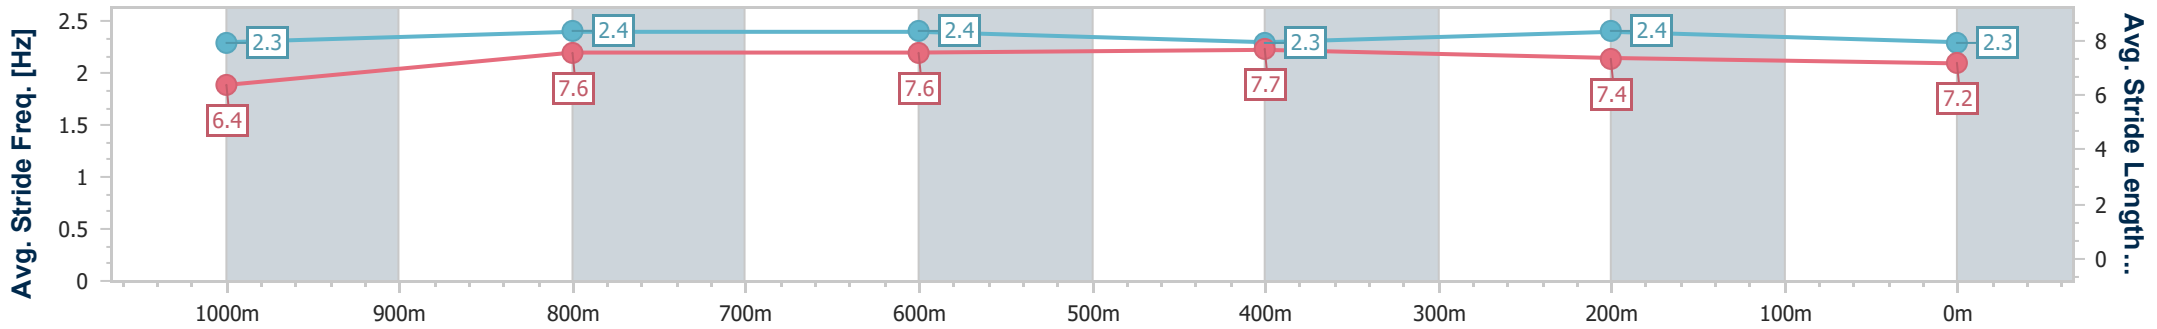

Horse/Jockey Name	Russian Warrior
Final Rank	10
Fastest Section Time (Section)	0:10.88 (800m)
Top Speed [km/h] (Section)	66.9 (800m)
Race State	Finished

Doomben QLD Professional
Race 8: MAGIC MILLIONS NUDGE STAKES - LISTED - 1200m
30 December 2023 - 16:33
Track Rating: Soft 6, Weather: Overcast, Rail Position: +3m Entire

BRISBANE
RACING CLUB

Section	Overall	1000m	800m	600m	400m	200m
Section Times	1:10.19 [10] (0:13.78)	0:56.41 [13] (0:11.18)	0:45.23 [15] (0:10.88)	0:34.35 [15] (0:11.19)	0:23.16 [15] (0:11.30)	0:11.86 [15] (0:11.86)
Average Speed [km/h]	52.3	64.6	66.0	64.2	63.7	60.6
Top Speed [km/h]	64.2	65.9	66.9	64.9	65.2	64.7
Avg. Dist. to Rail [m]	11.1	2.4	0.4	0.9	2.7	6.2
Avg. Stride Freq. [Hz]	2.3	2.4	2.4	2.3	2.4	2.3
Avg. Stride Length [m]	6.4	7.6	7.6	7.7	7.4	7.2

- [ ] Ranking at each section and finish
- -.-.- No data available at this section
- NA No data available