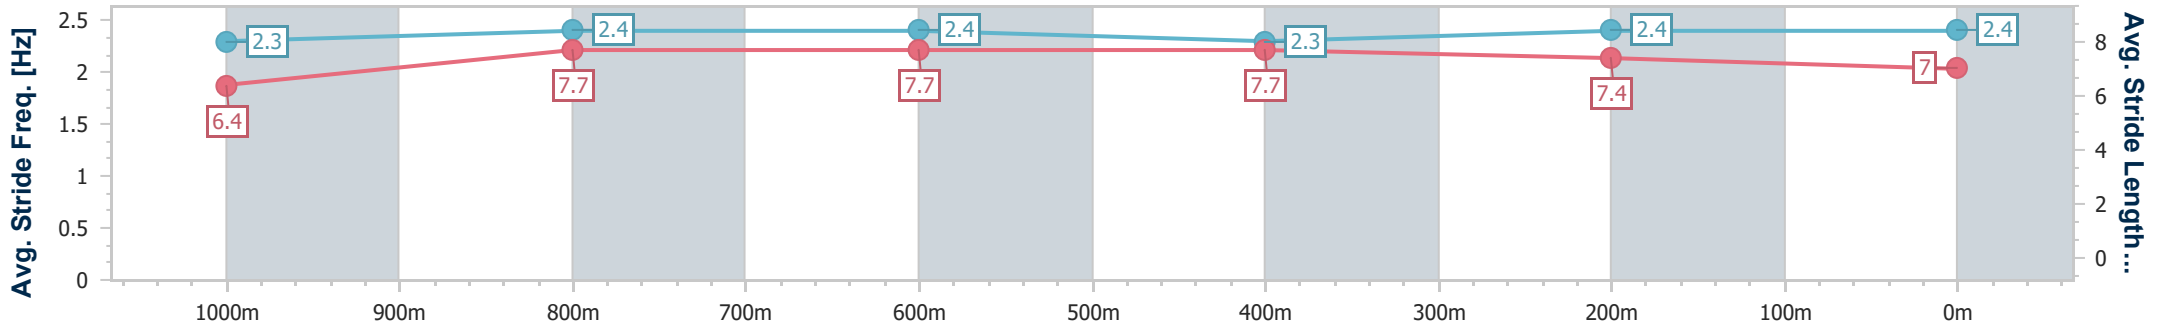

Horse/Jockey Name	Parisal
Final Rank	6
Fastest Section Time (Section)	0:10.74 (1000m)
Top Speed [km/h] (Section)	68.0 (1000m)
Race State	Finished

Doomben QLD Professional
Race 8: MAGIC MILLIONS NUDGE STAKES - LISTED - 1200m
30 December 2023 - 16:33
Track Rating: Soft 6, Weather: Overcast, Rail Position: +3m Entire

BRISBANE
RACING CLUB

Section	Overall	1000m	800m	600m	400m	200m
Section Times	1:09.64 [6] (0:13.45)	0:56.19 [6] (0:10.74)	0:45.45 [8] (0:10.95)	0:34.50 [6] (0:11.27)	0:23.23 [5] (0:11.21)	0:12.02 [3] (0:12.02)
Average Speed [km/h]	53.5	67.3	66.4	64.2	64.3	59.7
Top Speed [km/h]	67.9	68.0	67.3	65.5	65.2	64.2
Avg. Dist. to Rail [m]	6.1	2.5	1.3	0.5	2.6	3.9
Avg. Stride Freq. [Hz]	2.3	2.4	2.4	2.3	2.4	2.4
Avg. Stride Length [m]	6.4	7.7	7.7	7.7	7.4	7.0

- [ ] Ranking at each section and finish
- -.-.- No data available at this section
- NA No data available