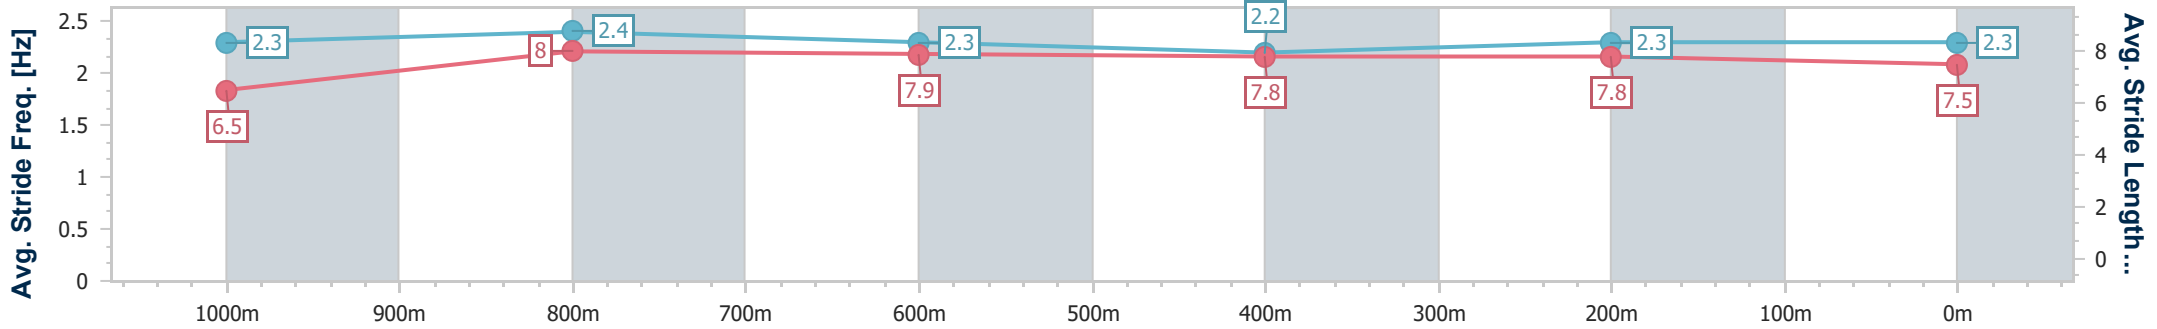

BRISBANE
RACING CLUB

Section	Overall	1000m	800m	600m	400m	200m
Section Times	1:09.31 [1] (0:13.49)	0:55.82 [7] (0:10.60)	0:45.22 [6] (0:11.05)	0:34.17 [7] (0:11.32)	0:22.85 [7] (0:11.30)	0:11.55 [5] (0:11.55)
Average Speed [km/h]	53.4	68.0	64.8	62.8	63.4	62.3
Top Speed [km/h]	68.7	69.5	66.9	63.8	64.6	64.4
Avg. Dist. to Rail [m]	1.2	0.4	1.1	1.8	1.3	1.2
Avg. Stride Freq. [Hz]	2.3	2.4	2.3	2.2	2.3	2.3
Avg. Stride Length [m]	6.5	8.0	7.9	7.8	7.8	7.5