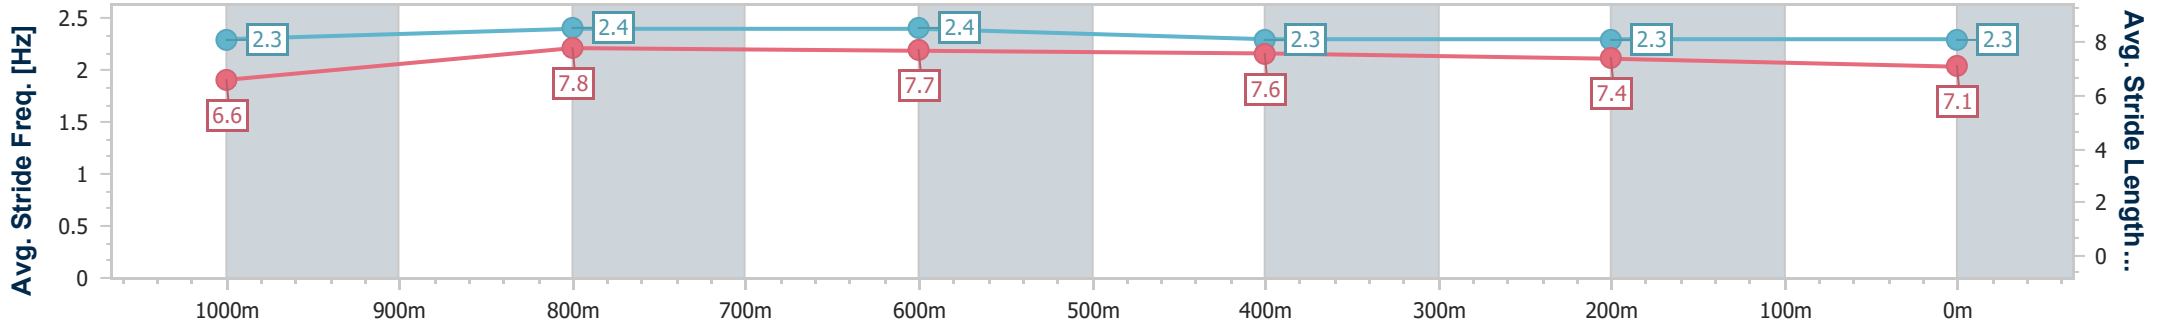

Doomben QLD Professional

Race 8: MAGIC MILLIONS NUDGE STAKES - LISTED - 1200m

30 December 2023 - 16:33

Track Rating: Soft 6, Weather: Overcast, Rail Position: +3m Entire

BRISBANE RACING CLUB

Section	Overall	1000m	800m	600m	400m	200m
Section Times	1:09.74 [8] (0:13.22)	0:56.52 [3] (0:10.47)	0:46.05 [2] (0:10.93)	0:35.12 [1] (0:11.35)	0:23.77 [1] (0:11.43)	0:12.34 [1] (0:12.34)
Average Speed [km/h]	54.4	68.9	65.7	62.8	62.5	58.3
Top Speed [km/h]	69.3	69.5	66.9	63.9	64.0	61.4
Avg. Dist. to Rail [m]	2.7	1.0	0.9	1.6	1.5	0.3
Avg. Stride Freq. [Hz]	2.3	2.4	2.4	2.3	2.3	2.3
Avg. Stride Length [m]	6.6	7.8	7.7	7.6	7.4	7.1

- [] Ranking at each section and finish
- .-.- No data available at this section
- NA No data available

Horse/Jockey Name	Better Get Set
Final Rank	9
Fastest Section Time (Section)	0:10.70 (1000m)
Top Speed [km/h] (Section)	68.0 (1000m)
Race State	Finished