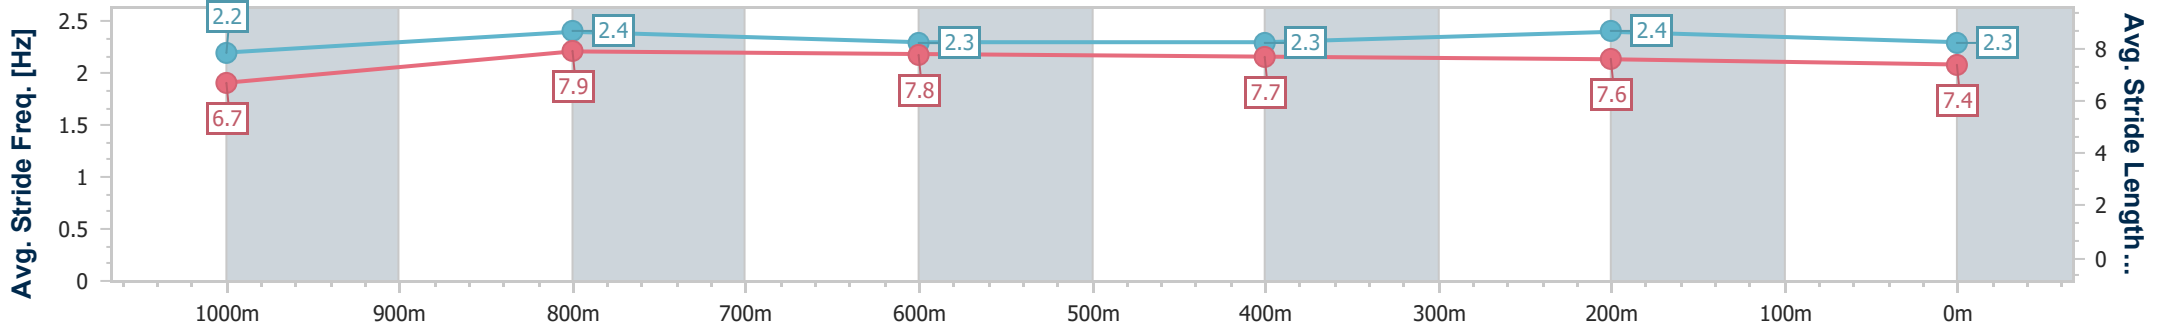

Horse/Jockey Name	Comrade Rosa
Final Rank	3
Fastest Section Time (Section)	0:10.61 (1000m)
Top Speed [km/h] (Section)	69.8 (1000m)
Race State	Finished

Doomben QLD Professional
Race 8: MAGIC MILLIONS NUDGE STAKES - LISTED - 1200m
30 December 2023 - 16:33
Track Rating: Soft 6, Weather: Overcast, Rail Position: +3m Entire

BRISBANE
RACING CLUB

Section	Overall	1000m	800m	600m	400m	200m
Section Times	1:09.55 [3] (0:13.94)	0:55.61 [15] (0:10.61)	0:45.00 [13] (0:10.98)	0:34.02 [13] (0:11.30)	0:22.72 [14] (0:11.18)	0:11.54 [12] (0:11.54)
Average Speed [km/h]	51.7	68.0	65.5	63.1	64.3	62.3
Top Speed [km/h]	66.3	69.8	67.6	64.7	65.5	65.7
Avg. Dist. to Rail [m]	6.5	0.6	0.3	1.1	1.3	2.1
Avg. Stride Freq. [Hz]	2.2	2.4	2.3	2.3	2.4	2.3
Avg. Stride Length [m]	6.7	7.9	7.8	7.7	7.6	7.4

- [ ] Ranking at each section and finish
- -.-.- No data available at this section
- NA No data available