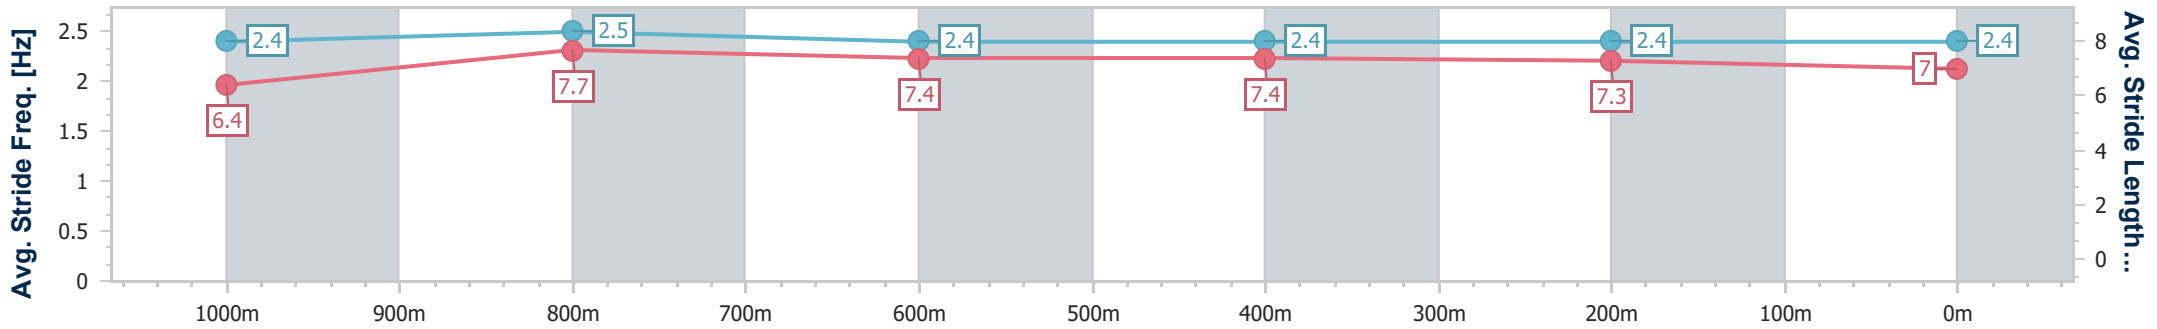

Horse/Jockey Name	Extremist
Final Rank	4
Fastest Section Time (Section)	0:10.42 (1000m)
Top Speed [km/h] (Section)	70.1 (1000m)
Race State	Finished

Doomben QLD Professional
Race 8: MAGIC MILLIONS NUDGE STAKES - LISTED - 1200m
30 December 2023 - 16:33
Track Rating: Soft 6, Weather: Overcast, Rail Position: +3m Entire

BRISBANE
RACING CLUB

Section	Overall	1000m	800m	600m	400m	200m
Section Times	1:09.58 [4] (0:13.19)	0:56.39 [1] (0:10.42)	0:45.97 [1] (0:11.16)	0:34.81 [2] (0:11.36)	0:23.45 [2] (0:11.36)	0:12.09 [2] (0:12.09)
Average Speed [km/h]	54.7	69.4	65.2	63.2	63.2	59.8
Top Speed [km/h]	69.6	70.1	67.9	65.3	64.5	61.9
Avg. Dist. to Rail [m]	10.7	2.9	1.3	0.3	0.8	1.1
Avg. Stride Freq. [Hz]	2.4	2.5	2.4	2.4	2.4	2.4
Avg. Stride Length [m]	6.4	7.7	7.4	7.4	7.3	7.0

- [ ] Ranking at each section and finish
- -.-.- No data available at this section
- NA No data available