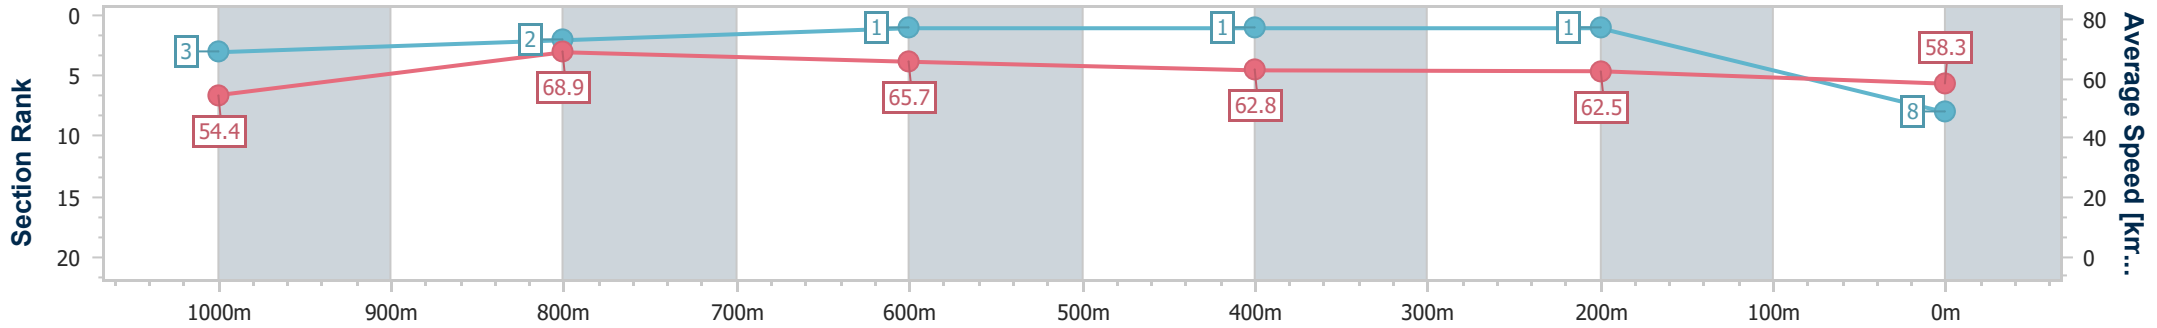

- [] Ranking at each section and finish
- .-.- No data available at this section
- NA No data available

Horse/Jockey Name	Better Get Set
Final Rank	9
Fastest Section Time (Section)	0:10.70 (1000m)
Top Speed [km/h] (Section)	68.0 (1000m)
Race State	Finished