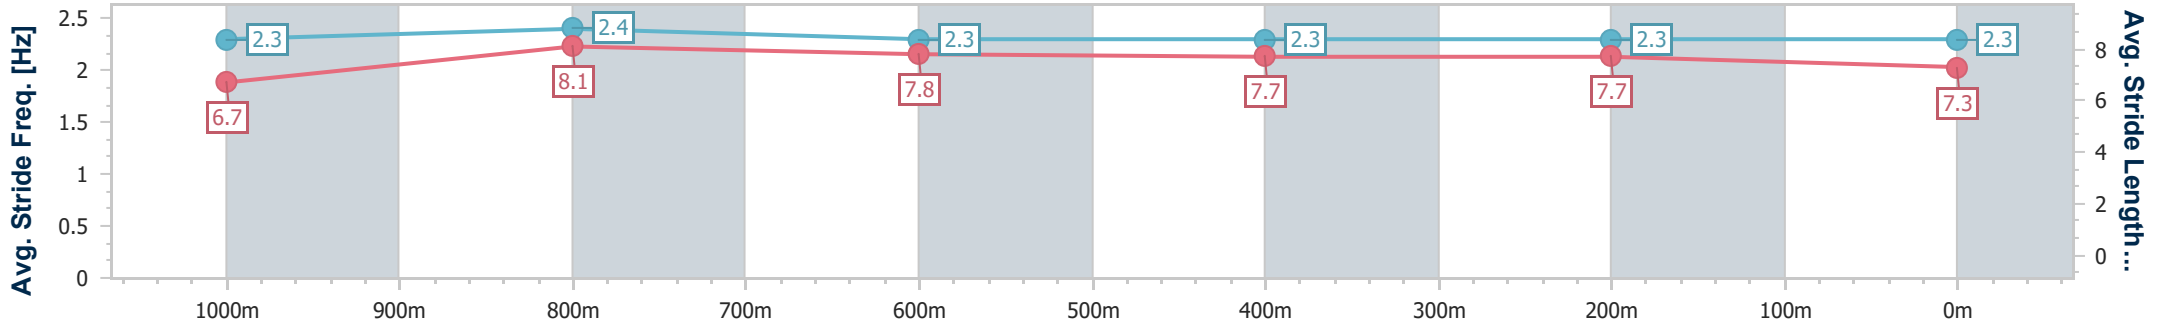

Horse/Jockey Name	Chinny Boom
Final Rank	2
Fastest Section Time (Section)	0:10.51 (1000m)
Top Speed [km/h] (Section)	70.4 (1000m)
Race State	Finished

Doomben QLD Professional
Race 8: MAGIC MILLIONS NUDGE STAKES - LISTED - 1200m
30 December 2023 - 16:33
Track Rating: Soft 6, Weather: Overcast, Rail Position: +3m Entire

BRISBANE
RACING CLUB

Section	Overall	1000m	800m	600m	400m	200m
Section Times	1:09.45 [2] (0:13.19)	0:56.26 [2] (0:10.51)	0:45.75 [3] (0:11.20)	0:34.55 [3] (0:11.39)	0:23.16 [3] (0:11.33)	0:11.83 [4] (0:11.83)
Average Speed [km/h]	54.6	68.7	64.4	63.3	63.5	61.0
Top Speed [km/h]	70.4	70.4	66.1	64.4	64.4	63.2
Avg. Dist. to Rail [m]	1.9	0.9	0.8	0.4	1.5	3.6
Avg. Stride Freq. [Hz]	2.3	2.4	2.3	2.3	2.3	2.3
Avg. Stride Length [m]	6.7	8.1	7.8	7.7	7.7	7.3

- [ ] Ranking at each section and finish
- -.-.- No data available at this section
- NA No data available