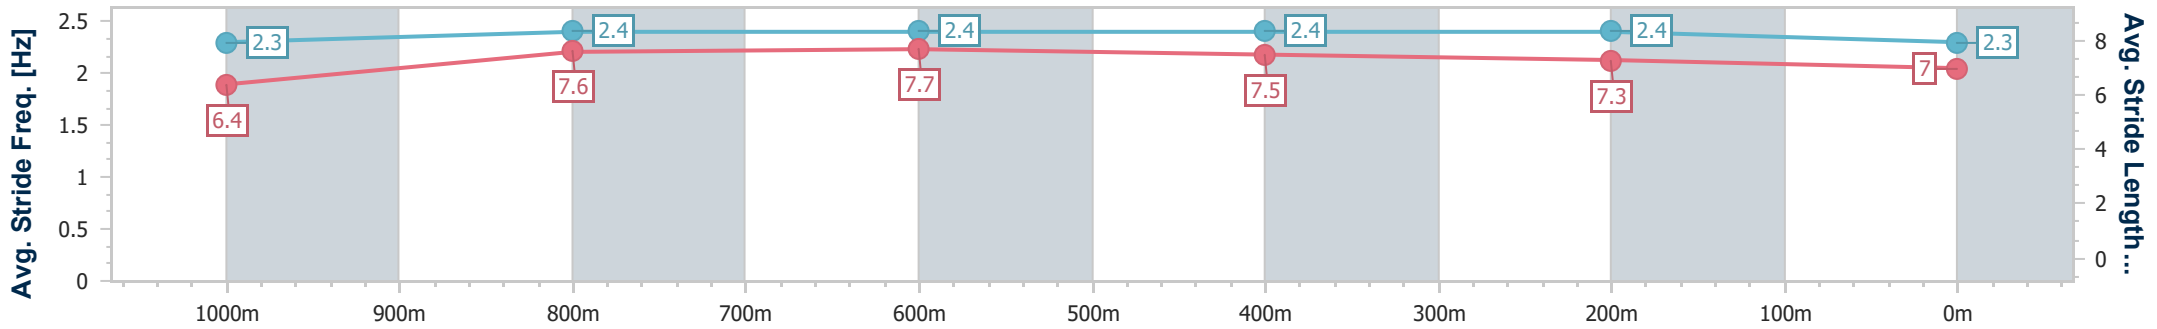

Horse/Jockey Name	Barossa Rosa
Final Rank	11
Fastest Section Time (Section)	0:10.81 (1000m)
Top Speed [km/h] (Section)	67.9 (1000m)
Race State	Finished

Doomben QLD Professional
Race 8: MAGIC MILLIONS NUDGE STAKES - LISTED - 1200m
30 December 2023 - 16:33
Track Rating: Soft 6, Weather: Overcast, Rail Position: +3m Entire

BRISBANE
RACING CLUB

Section	Overall	1000m	800m	600m	400m	200m
Section Times	1:10.21 [11] (0:13.64)	0:56.57 [10] (0:10.81)	0:45.76 [11] (0:11.04)	0:34.72 [11] (0:11.01)	0:23.71 [8] (0:11.47)	0:12.24 [9] (0:12.24)
Average Speed [km/h]	53.0	66.8	65.3	64.7	62.4	59.0
Top Speed [km/h]	67.9	67.9	67.1	66.1	64.3	63.2
Avg. Dist. to Rail [m]	7.9	2.6	1.1	2.2	3.0	7.3
Avg. Stride Freq. [Hz]	2.3	2.4	2.4	2.4	2.4	2.3
Avg. Stride Length [m]	6.4	7.6	7.7	7.5	7.3	7.0

- [ ] Ranking at each section and finish
- -.-.- No data available at this section
- NA No data available