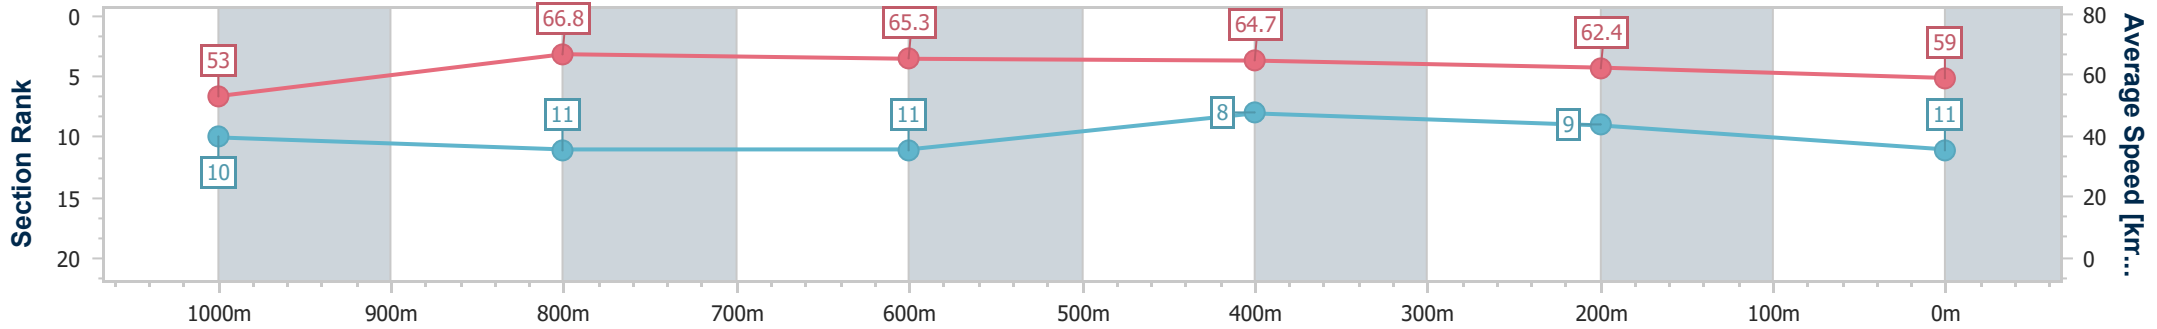

Horse/Jockey Name	Barossa Rosa
Final Rank	11
Fastest Section Time (Section)	0:10.81 (1000m)
Top Speed [km/h] (Section)	67.9 (1000m)
Race State	Finished

Doomben QLD Professional
Race 8: MAGIC MILLIONS NUDGE STAKES - LISTED - 1200m
30 December 2023 - 16:33
Track Rating: Soft 6, Weather: Overcast, Rail Position: +3m Entire

BRISBANE
RACING CLUB

Section	Overall	1000m	800m	600m	400m	200m
Section Times	1:10.21 [11] (0:13.64)	0:56.57 [10] (0:10.81)	0:45.76 [11] (0:11.04)	0:34.72 [11] (0:11.01)	0:23.71 [8] (0:11.47)	0:12.24 [9] (0:12.24)
Average Speed [km/h]	53.0	66.8	65.3	64.7	62.4	59.0
Top Speed [km/h]	67.9	67.9	67.1	66.1	64.3	63.2
Avg. Dist. to Rail [m]	7.9	2.6	1.1	2.2	3.0	7.3
Avg. Stride Freq. [Hz]	2.3	2.4	2.4	2.4	2.4	2.3
Avg. Stride Length [m]	6.4	7.6	7.7	7.5	7.3	7.0

- [ ] Ranking at each section and finish
- -.-.- No data available at this section
- NA No data available