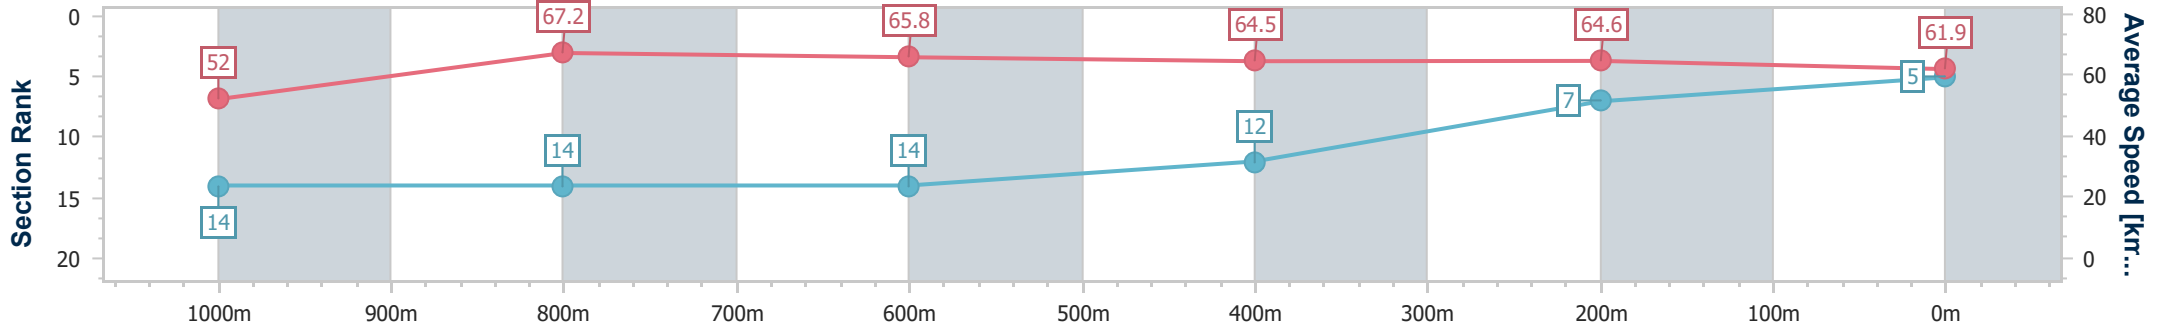

Horse/Jockey Name	Willinga Beast
Final Rank	5
Fastest Section Time (Section)	0:10.77 (1000m)
Top Speed [km/h] (Section)	68.2 (1000m)
Race State	Finished

Doomben QLD Professional
Race 8: MAGIC MILLIONS NUDGE STAKES - LISTED - 1200m
30 December 2023 - 16:33
Track Rating: Soft 6, Weather: Overcast, Rail Position: +3m Entire

BRISBANE
RACING CLUB

Section	Overall	1000m	800m	600m	400m	200m
Section Times	1:09.61 [5] (0:13.91)	0:55.70 [14] (0:10.77)	0:44.93 [14] (0:10.88)	0:34.05 [14] (0:11.21)	0:22.84 [12] (0:11.17)	0:11.67 [7] (0:11.67)
Average Speed [km/h]	52.0	67.2	65.8	64.5	64.6	61.9
Top Speed [km/h]	66.1	68.2	66.6	65.1	65.6	64.1
Avg. Dist. to Rail [m]	10.0	1.0	0.4	0.4	4.8	9.7
Avg. Stride Freq. [Hz]	2.2	2.2	2.2	2.2	2.2	2.3
Avg. Stride Length [m]	6.6	8.2	8.1	8.2	8.0	7.6

- [ ] Ranking at each section and finish
- -.-.- No data available at this section
- NA No data available