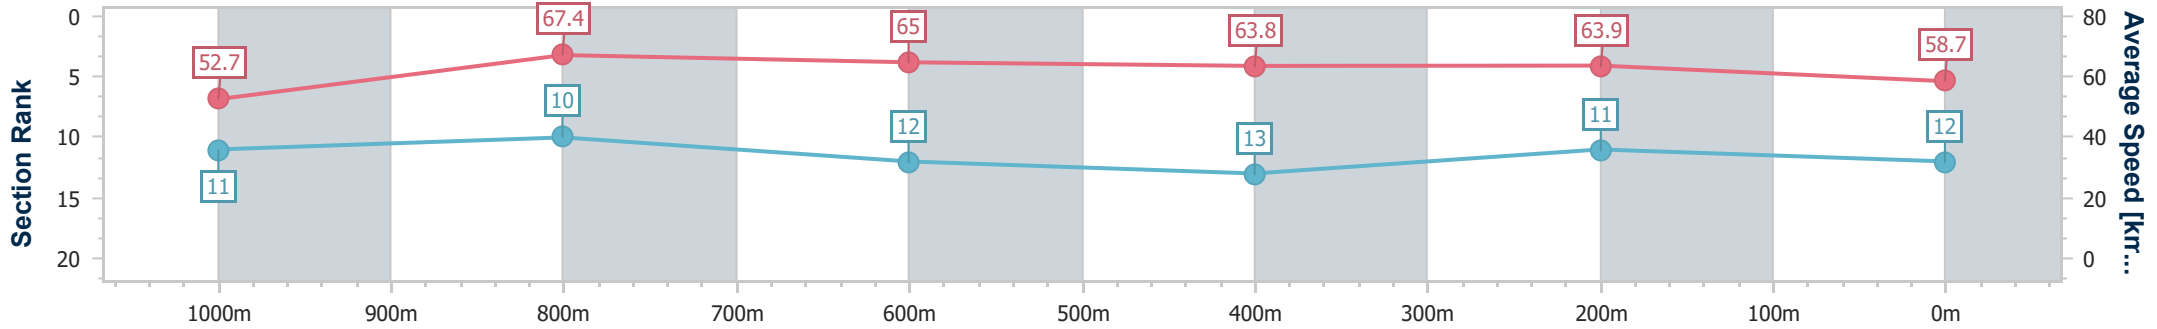

Horse/Jockey Name	Jayanthi
Final Rank	12
Fastest Section Time (Section)	0:10.74 (1000m)
Top Speed [km/h] (Section)	68.8 (1000m)
Race State	Finished

Doomben QLD Professional
Race 8: MAGIC MILLIONS NUDGE STAKES - LISTED - 1200m
30 December 2023 - 16:33
Track Rating: Soft 6, Weather: Overcast, Rail Position: +3m Entire

BRISBANE
RACING CLUB

Section	Overall	1000m	800m	600m	400m	200m
Section Times	1:10.24 [12] (0:13.69)	0:56.55 [11] (0:10.74)	0:45.81 [10] (0:11.06)	0:34.75 [12] (0:11.28)	0:23.47 [13] (0:11.22)	0:12.25 [11] (0:12.25)
Average Speed [km/h]	52.7	67.4	65.0	63.8	63.9	58.7
Top Speed [km/h]	67.1	68.8	66.9	65.1	65.0	63.5
Avg. Dist. to Rail [m]	4.0	1.4	0.4	0.9	1.7	2.6
Avg. Stride Freq. [Hz]	2.3	2.5	2.4	2.4	2.4	2.4
Avg. Stride Length [m]	6.4	7.4	7.4	7.5	7.3	6.9

- [ ] Ranking at each section and finish
- -.-.- No data available at this section
- NA No data available