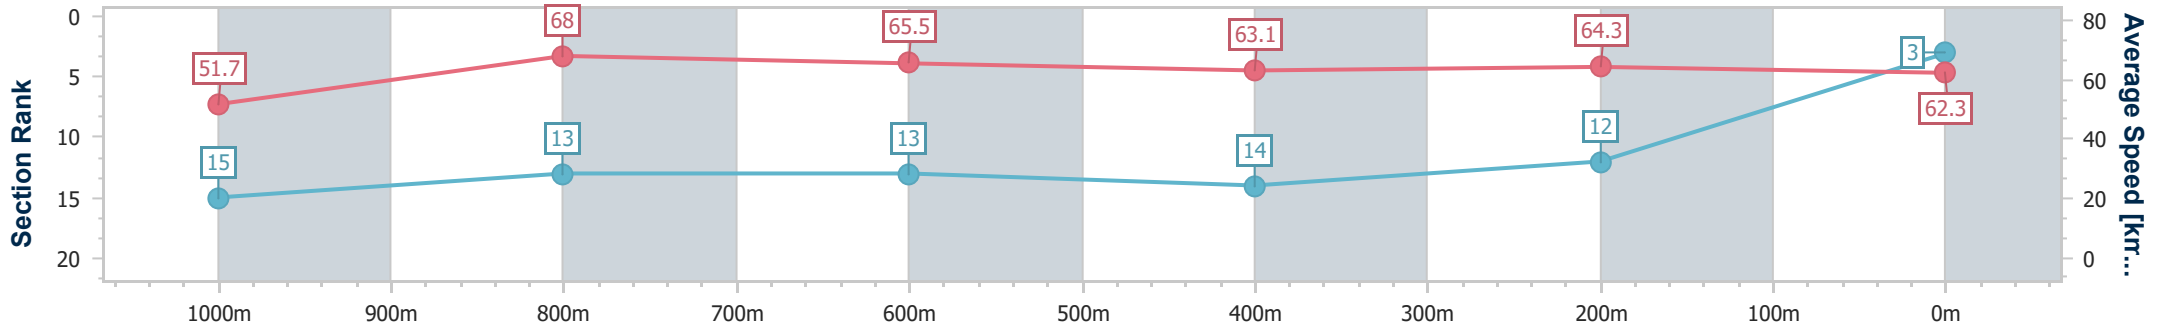

Horse/Jockey Name	Comrade Rosa
Final Rank	3
Fastest Section Time (Section)	0:10.61 (1000m)
Top Speed [km/h] (Section)	69.8 (1000m)
Race State	Finished

Doomben QLD Professional
Race 8: MAGIC MILLIONS NUDGE STAKES - LISTED - 1200m
30 December 2023 - 16:33
Track Rating: Soft 6, Weather: Overcast, Rail Position: +3m Entire

BRISBANE
RACING CLUB

Section	Overall	1000m	800m	600m	400m	200m
Section Times	1:09.55 [3] (0:13.94)	0:55.61 [15] (0:10.61)	0:45.00 [13] (0:10.98)	0:34.02 [13] (0:11.30)	0:22.72 [14] (0:11.18)	0:11.54 [12] (0:11.54)
Average Speed [km/h]	51.7	68.0	65.5	63.1	64.3	62.3
Top Speed [km/h]	66.3	69.8	67.6	64.7	65.5	65.7
Avg. Dist. to Rail [m]	6.5	0.6	0.3	1.1	1.3	2.1
Avg. Stride Freq. [Hz]	2.2	2.4	2.3	2.3	2.4	2.3
Avg. Stride Length [m]	6.7	7.9	7.8	7.7	7.6	7.4

- [ ] Ranking at each section and finish
- -.-.- No data available at this section
- NA No data available