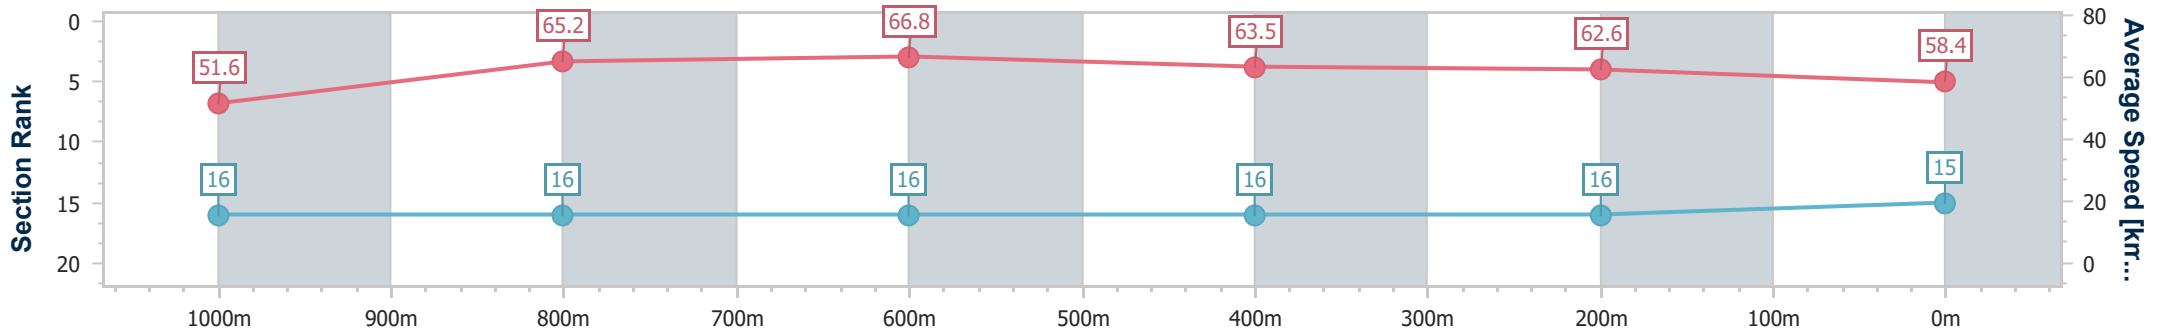

Horse/Jockey Name	La Soeur
Final Rank	15
Fastest Section Time (Section)	0:10.78 (800m)
Top Speed [km/h] (Section)	67.2 (800m)
Race State	Finished

Doomben QLD Professional
Race 8: MAGIC MILLIONS NUDGE STAKES - LISTED - 1200m
30 December 2023 - 16:33
Track Rating: Soft 6, Weather: Overcast, Rail Position: +3m Entire

BRISBANE
RACING CLUB

Section	Overall	1000m	800m	600m	400m	200m
Section Times	1:10.92 [15] (0:14.03)	0:56.89 [16] (0:11.05)	0:45.84 [16] (0:10.78)	0:35.06 [16] (0:11.28)	0:23.78 [16] (0:11.48)	0:12.30 [16] (0:12.30)
Average Speed [km/h]	51.6	65.2	66.8	63.5	62.6	58.4
Top Speed [km/h]	63.4	66.8	67.2	65.8	63.8	61.0
Avg. Dist. to Rail [m]	12.6	2.1	0.1	0.8	2.2	1.7
Avg. Stride Freq. [Hz]	2.3	2.4	2.4	2.3	2.3	2.3
Avg. Stride Length [m]	6.1	7.1	7.0	7.4	7.0	7.1

- [ ] Ranking at each section and finish
- -.-.- No data available at this section
- NA No data available