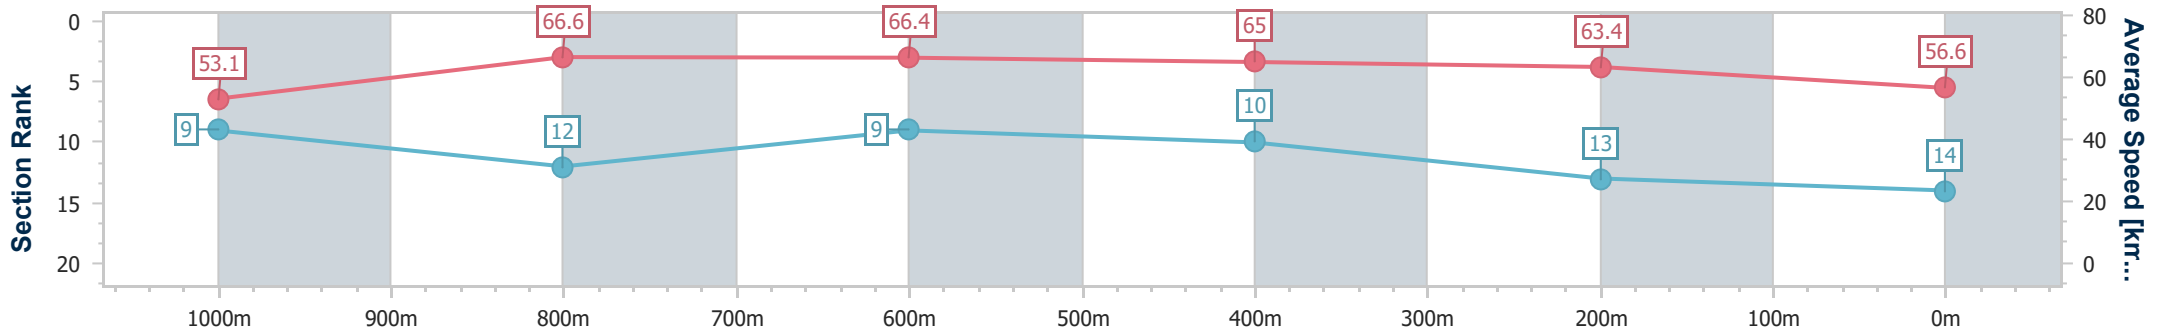

Doomben QLD Professional

Race 8: MAGIC MILLIONS NUDGE STAKES - LISTED - 1200m

30 December 2023 - 16:33

Track Rating: Soft 6, Weather: Overcast, Rail Position: +3m Entire

BRISBANE RACING CLUB

Section	Overall	1000m	800m	600m	400m	200m
Section Times	1:10.81 [14] (0:13.57)	0:57.24 [9] (0:10.91)	0:46.33 [12] (0:11.00)	0:35.33 [9] (0:11.15)	0:24.18 [10] (0:11.42)	0:12.76 [13] (0:12.76)
Average Speed [km/h]	53.1	66.6	66.4	65.0	63.4	56.6
Top Speed [km/h]	65.0	67.2	67.2	66.3	64.9	61.7
Avg. Dist. to Rail [m]	10.0	4.8	2.3	1.3	5.7	8.6
Avg. Stride Freq. [Hz]	2.3	2.3	2.3	2.3	2.3	2.2
Avg. Stride Length [m]	6.3	8.0	7.9	7.8	7.5	7.0