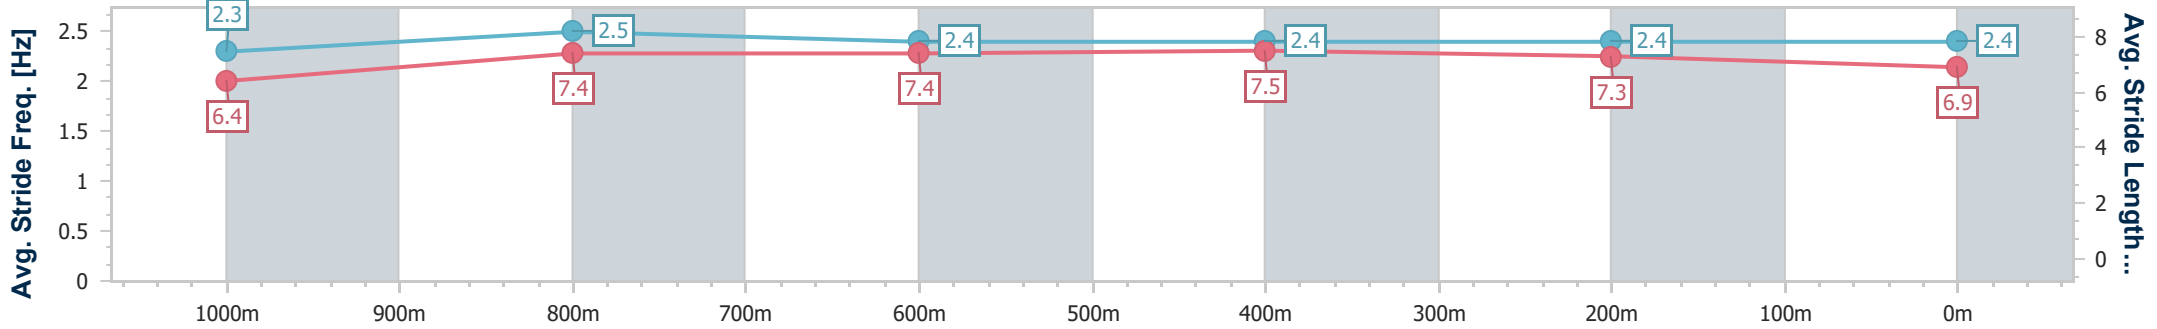

Horse/Jockey Name	Jayanthi
Final Rank	12
Fastest Section Time (Section)	0:10.74 (1000m)
Top Speed [km/h] (Section)	68.8 (1000m)
Race State	Finished

Doomben QLD Professional
Race 8: MAGIC MILLIONS NUDGE STAKES - LISTED - 1200m
30 December 2023 - 16:33
Track Rating: Soft 6, Weather: Overcast, Rail Position: +3m Entire

BRISBANE
RACING CLUB

Section	Overall	1000m	800m	600m	400m	200m
Section Times	1:10.24 [12] (0:13.69)	0:56.55 [11] (0:10.74)	0:45.81 [10] (0:11.06)	0:34.75 [12] (0:11.28)	0:23.47 [13] (0:11.22)	0:12.25 [11] (0:12.25)
Average Speed [km/h]	52.7	67.4	65.0	63.8	63.9	58.7
Top Speed [km/h]	67.1	68.8	66.9	65.1	65.0	63.5
Avg. Dist. to Rail [m]	4.0	1.4	0.4	0.9	1.7	2.6
Avg. Stride Freq. [Hz]	2.3	2.5	2.4	2.4	2.4	2.4
Avg. Stride Length [m]	6.4	7.4	7.4	7.5	7.3	6.9

- [ ] Ranking at each section and finish
- -.-.- No data available at this section
- NA No data available