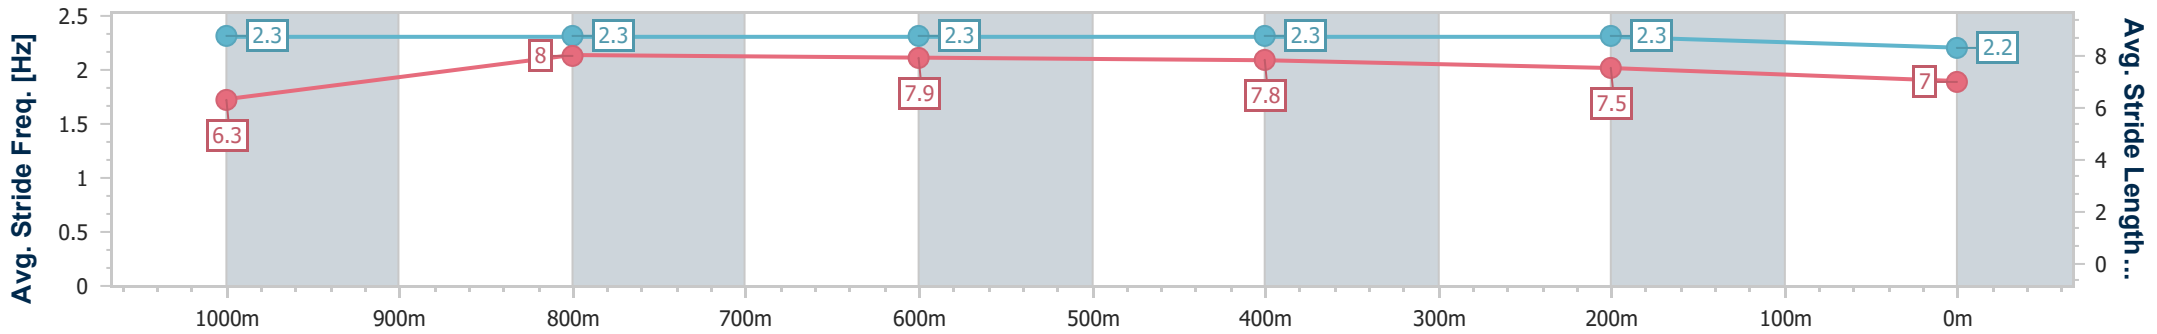

Doomben QLD Professional

Race 8: MAGIC MILLIONS NUDGE STAKES - LISTED - 1200m

30 December 2023 - 16:33

Track Rating: Soft 6, Weather: Overcast, Rail Position: +3m Entire

BRISBANE RACING CLUB

Section	Overall	1000m	800m	600m	400m	200m
Section Times	1:10.81 [14] (0:13.57)	0:57.24 [9] (0:10.91)	0:46.33 [12] (0:11.00)	0:35.33 [9] (0:11.15)	0:24.18 [10] (0:11.42)	0:12.76 [13] (0:12.76)
Average Speed [km/h]	53.1	66.6	66.4	65.0	63.4	56.6
Top Speed [km/h]	65.0	67.2	67.2	66.3	64.9	61.7
Avg. Dist. to Rail [m]	10.0	4.8	2.3	1.3	5.7	8.6
Avg. Stride Freq. [Hz]	2.3	2.3	2.3	2.3	2.3	2.2
Avg. Stride Length [m]	6.3	8.0	7.9	7.8	7.5	7.0