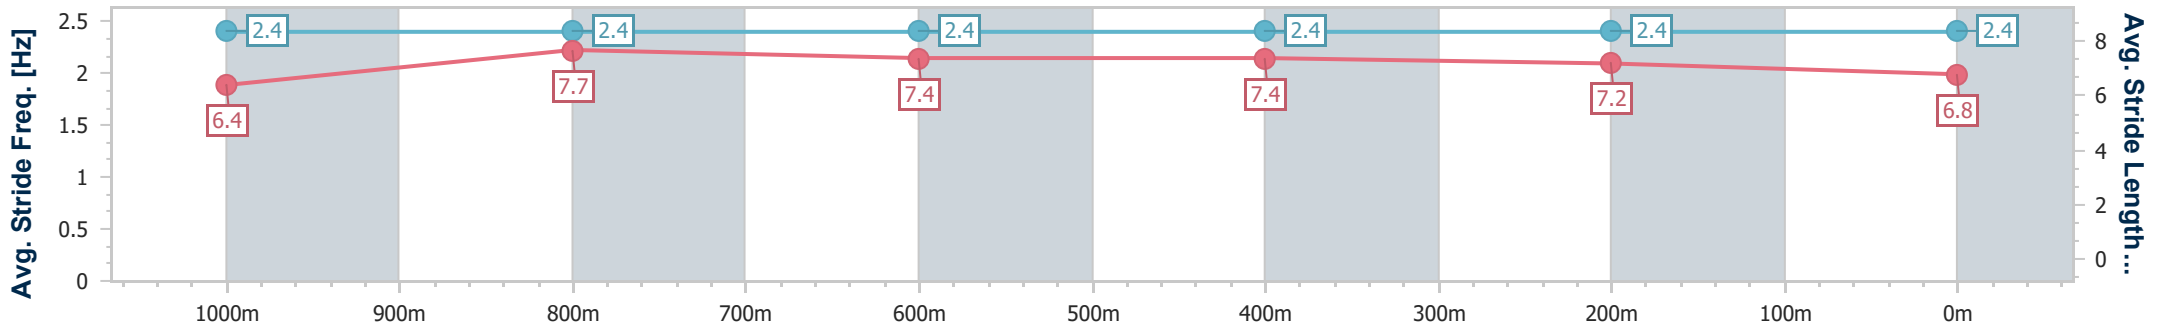

Horse/Jockey Name	Better Get Set
Final Rank	9
Fastest Section Time (Section)	0:10.70 (1000m)
Top Speed [km/h] (Section)	68.0 (1000m)
Race State	Finished

Doomben QLD Professional
Race 8: MAGIC MILLIONS NUDGE STAKES - LISTED - 1200m
30 December 2023 - 16:33
Track Rating: Soft 6, Weather: Overcast, Rail Position: +3m Entire

BRISBANE
RACING CLUB

Section	Overall	1000m	800m	600m	400m	200m
Section Times	1:10.05 [9] (0:13.29)	0:56.76 [4] (0:10.70)	0:46.06 [4] (0:11.00)	0:35.06 [5] (0:11.44)	0:23.62 [6] (0:11.34)	0:12.28 [6] (0:12.28)
Average Speed [km/h]	54.2	67.6	65.4	63.0	63.4	58.4
Top Speed [km/h]	68.0	68.0	67.0	65.0	64.3	62.3
Avg. Dist. to Rail [m]	4.2	1.4	0.5	0.3	1.1	2.9
Avg. Stride Freq. [Hz]	2.4	2.4	2.4	2.4	2.4	2.4
Avg. Stride Length [m]	6.4	7.7	7.4	7.4	7.2	6.8

- [ ] Ranking at each section and finish
- -.-.- No data available at this section
- NA No data available