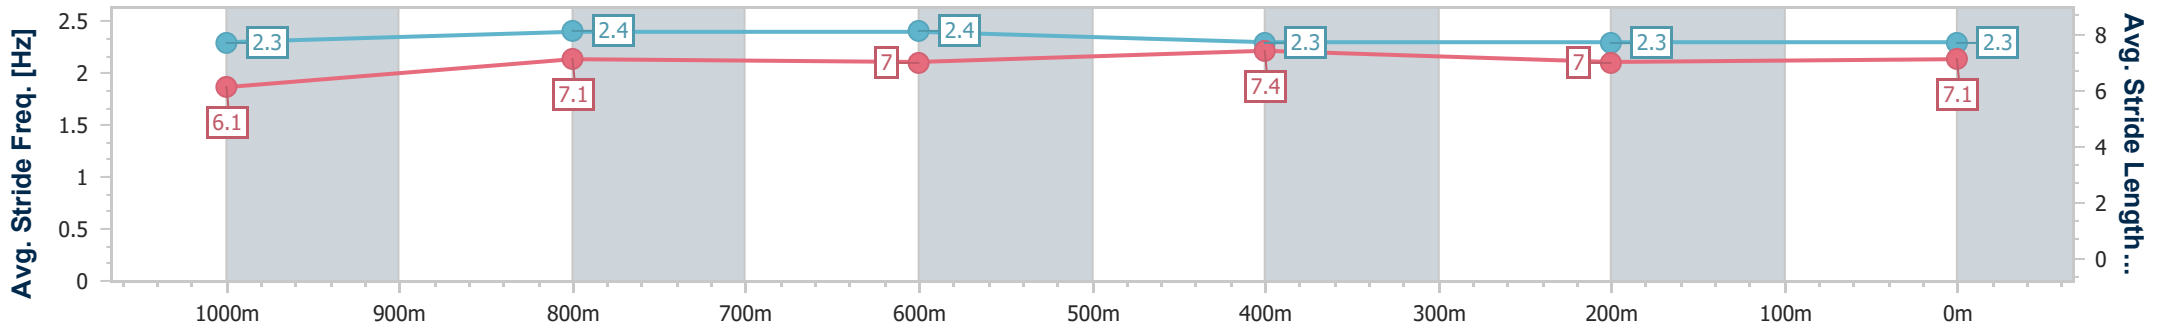

Horse/Jockey Name	La Soeur
Final Rank	15
Fastest Section Time (Section)	0:10.78 (800m)
Top Speed [km/h] (Section)	67.2 (800m)
Race State	Finished

Doomben QLD Professional
Race 8: MAGIC MILLIONS NUDGE STAKES - LISTED - 1200m
30 December 2023 - 16:33
Track Rating: Soft 6, Weather: Overcast, Rail Position: +3m Entire

BRISBANE
RACING CLUB

Section	Overall	1000m	800m	600m	400m	200m
Section Times	1:10.92 [15] (0:14.03)	0:56.89 [16] (0:11.05)	0:45.84 [16] (0:10.78)	0:35.06 [16] (0:11.28)	0:23.78 [16] (0:11.48)	0:12.30 [16] (0:12.30)
Average Speed [km/h]	51.6	65.2	66.8	63.5	62.6	58.4
Top Speed [km/h]	63.4	66.8	67.2	65.8	63.8	61.0
Avg. Dist. to Rail [m]	12.6	2.1	0.1	0.8	2.2	1.7
Avg. Stride Freq. [Hz]	2.3	2.4	2.4	2.3	2.3	2.3
Avg. Stride Length [m]	6.1	7.1	7.0	7.4	7.0	7.1

- [ ] Ranking at each section and finish
- -.-.- No data available at this section
- NA No data available