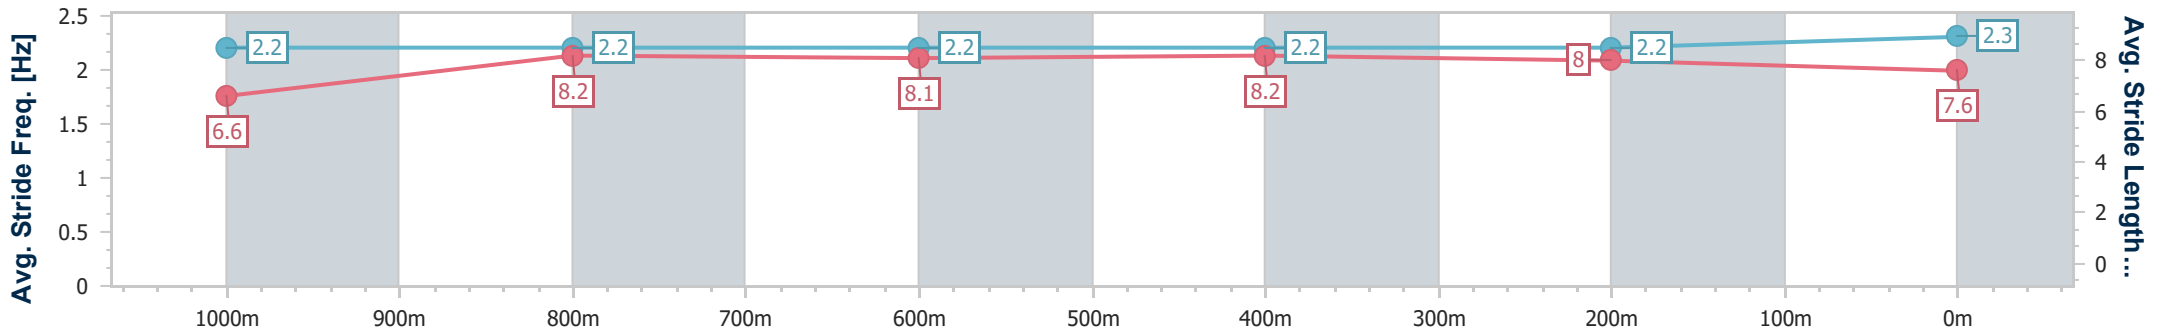

Horse/Jockey Name	Willinga Beast
Final Rank	5
Fastest Section Time (Section)	0:10.77 (1000m)
Top Speed [km/h] (Section)	68.2 (1000m)
Race State	Finished

Doomben QLD Professional
Race 8: MAGIC MILLIONS NUDGE STAKES - LISTED - 1200m
30 December 2023 - 16:33
Track Rating: Soft 6, Weather: Overcast, Rail Position: +3m Entire

BRISBANE
RACING CLUB

Section	Overall	1000m	800m	600m	400m	200m
Section Times	1:09.61 [5] (0:13.91)	0:55.70 [14] (0:10.77)	0:44.93 [14] (0:10.88)	0:34.05 [14] (0:11.21)	0:22.84 [12] (0:11.17)	0:11.67 [7] (0:11.67)
Average Speed [km/h]	52.0	67.2	65.8	64.5	64.6	61.9
Top Speed [km/h]	66.1	68.2	66.6	65.1	65.6	64.1
Avg. Dist. to Rail [m]	10.0	1.0	0.4	0.4	4.8	9.7
Avg. Stride Freq. [Hz]	2.2	2.2	2.2	2.2	2.2	2.3
Avg. Stride Length [m]	6.6	8.2	8.1	8.2	8.0	7.6

- [ ] Ranking at each section and finish
- -.-.- No data available at this section
- NA No data available