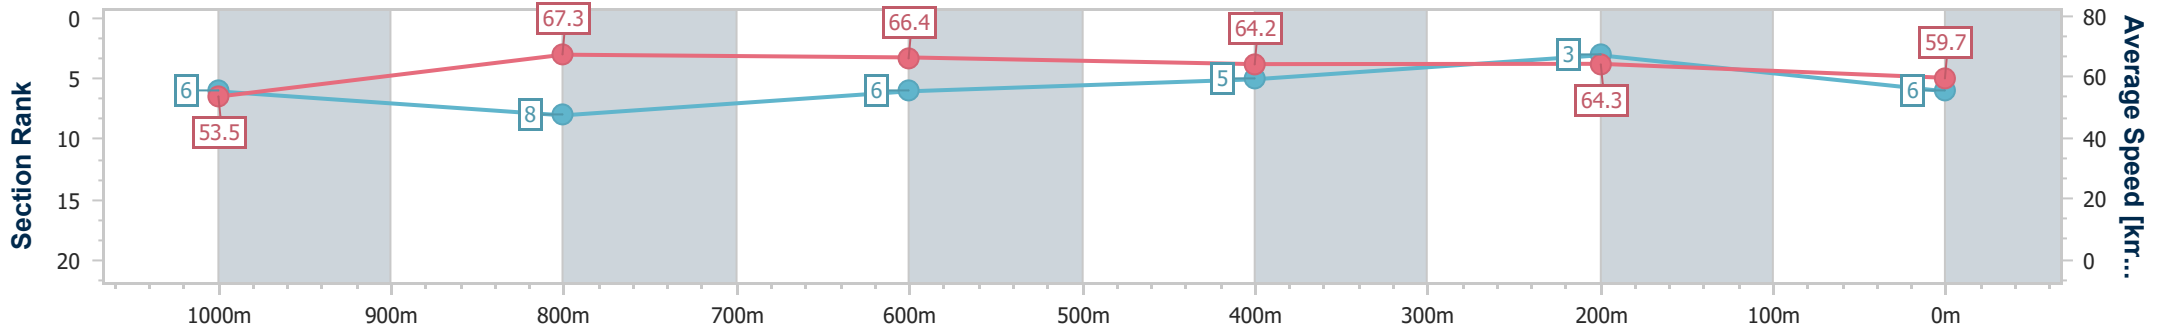

Horse/Jockey Name	Parisal
Final Rank	6
Fastest Section Time (Section)	0:10.74 (1000m)
Top Speed [km/h] (Section)	68.0 (1000m)
Race State	Finished

Doomben QLD Professional
Race 8: MAGIC MILLIONS NUDGE STAKES - LISTED - 1200m
30 December 2023 - 16:33
Track Rating: Soft 6, Weather: Overcast, Rail Position: +3m Entire

BRISBANE
RACING CLUB

Section	Overall	1000m	800m	600m	400m	200m
Section Times	1:09.64 [6] (0:13.45)	0:56.19 [6] (0:10.74)	0:45.45 [8] (0:10.95)	0:34.50 [6] (0:11.27)	0:23.23 [5] (0:11.21)	0:12.02 [3] (0:12.02)
Average Speed [km/h]	53.5	67.3	66.4	64.2	64.3	59.7
Top Speed [km/h]	67.9	68.0	67.3	65.5	65.2	64.2
Avg. Dist. to Rail [m]	6.1	2.5	1.3	0.5	2.6	3.9
Avg. Stride Freq. [Hz]	2.3	2.4	2.4	2.3	2.4	2.4
Avg. Stride Length [m]	6.4	7.7	7.7	7.7	7.4	7.0

- [ ] Ranking at each section and finish
- -.-.- No data available at this section
- NA No data available