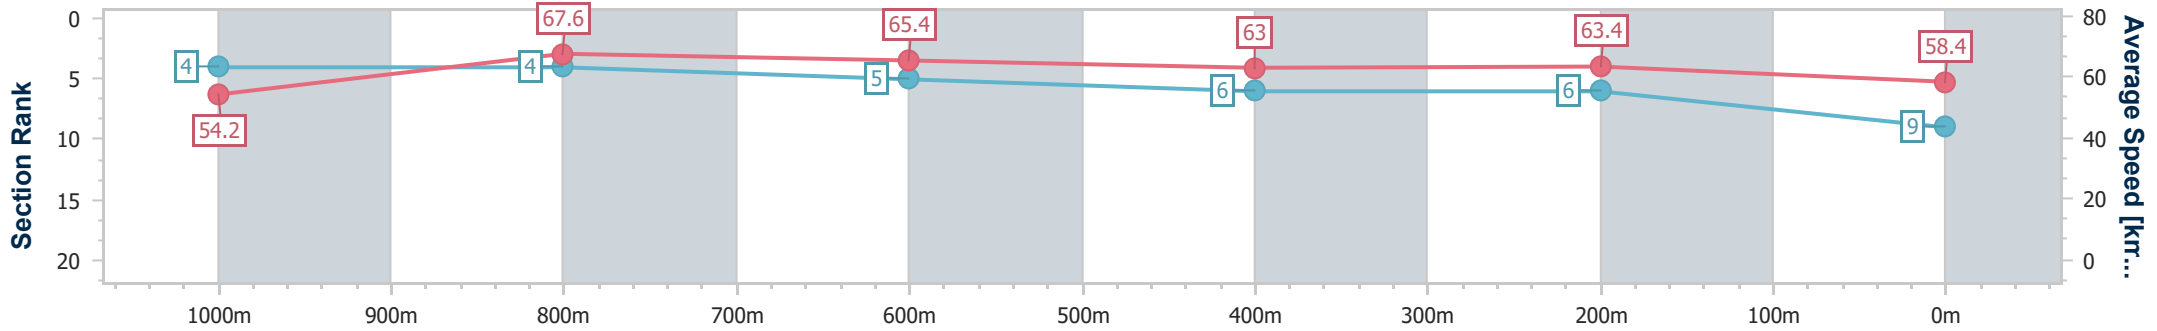

Horse/Jockey Name	Better Get Set
Final Rank	9
Fastest Section Time (Section)	0:10.70 (1000m)
Top Speed [km/h] (Section)	68.0 (1000m)
Race State	Finished

Doomben QLD Professional
Race 8: MAGIC MILLIONS NUDGE STAKES - LISTED - 1200m
30 December 2023 - 16:33
Track Rating: Soft 6, Weather: Overcast, Rail Position: +3m Entire

BRISBANE
RACING CLUB

Section	Overall	1000m	800m	600m	400m	200m
Section Times	1:10.05 [9] (0:13.29)	0:56.76 [4] (0:10.70)	0:46.06 [4] (0:11.00)	0:35.06 [5] (0:11.44)	0:23.62 [6] (0:11.34)	0:12.28 [6] (0:12.28)
Average Speed [km/h]	54.2	67.6	65.4	63.0	63.4	58.4
Top Speed [km/h]	68.0	68.0	67.0	65.0	64.3	62.3
Avg. Dist. to Rail [m]	4.2	1.4	0.5	0.3	1.1	2.9
Avg. Stride Freq. [Hz]	2.4	2.4	2.4	2.4	2.4	2.4
Avg. Stride Length [m]	6.4	7.7	7.4	7.4	7.2	6.8

- [ ] Ranking at each section and finish
- -.-.- No data available at this section
- NA No data available