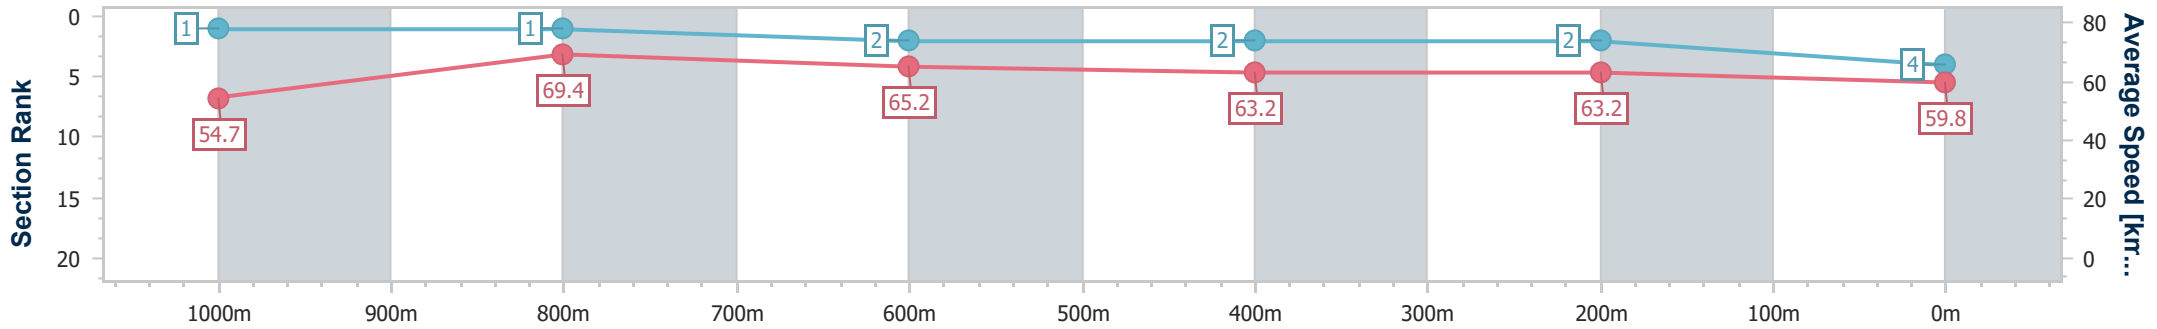

Horse/Jockey Name	Extremist
Final Rank	4
Fastest Section Time (Section)	0:10.42 (1000m)
Top Speed [km/h] (Section)	70.1 (1000m)
Race State	Finished

Doomben QLD Professional
Race 8: MAGIC MILLIONS NUDGE STAKES - LISTED - 1200m
30 December 2023 - 16:33
Track Rating: Soft 6, Weather: Overcast, Rail Position: +3m Entire

BRISBANE
RACING CLUB

Section	Overall	1000m	800m	600m	400m	200m
Section Times	1:09.58 [4] (0:13.19)	0:56.39 [1] (0:10.42)	0:45.97 [1] (0:11.16)	0:34.81 [2] (0:11.36)	0:23.45 [2] (0:11.36)	0:12.09 [2] (0:12.09)
Average Speed [km/h]	54.7	69.4	65.2	63.2	63.2	59.8
Top Speed [km/h]	69.6	70.1	67.9	65.3	64.5	61.9
Avg. Dist. to Rail [m]	10.7	2.9	1.3	0.3	0.8	1.1
Avg. Stride Freq. [Hz]	2.4	2.5	2.4	2.4	2.4	2.4
Avg. Stride Length [m]	6.4	7.7	7.4	7.4	7.3	7.0

- [ ] Ranking at each section and finish
- -.-.- No data available at this section
- NA No data available