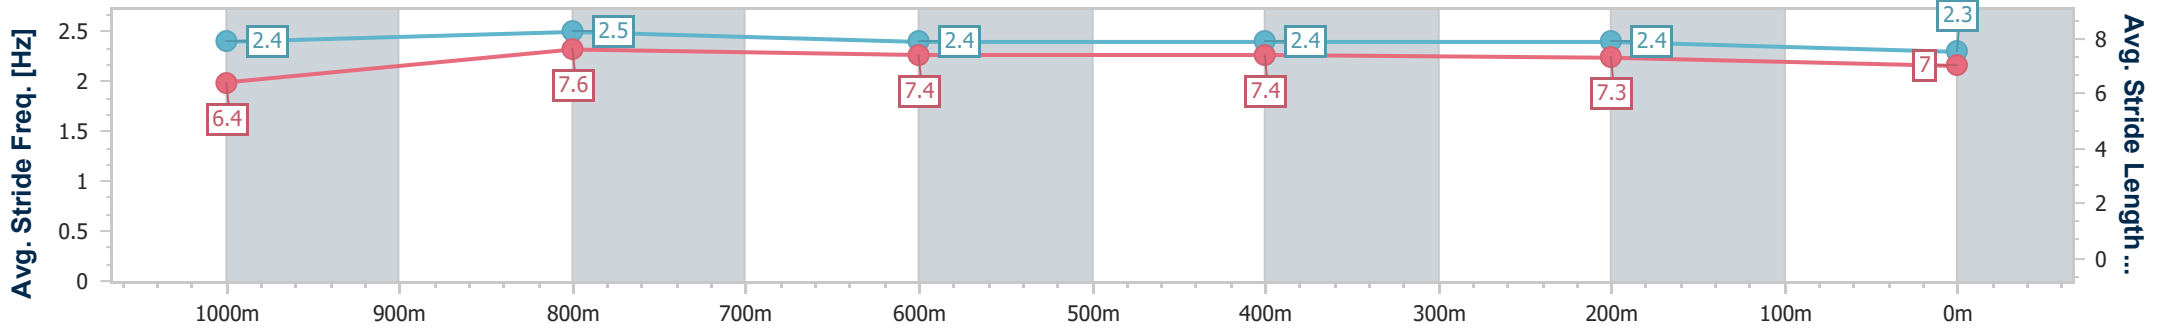

Horse/Jockey Name	Beaux Rumble
Final Rank	2
Fastest Section Time (Section)	0:10.55 (1000m)
Top Speed [km/h] (Section)	70.1 (Overall)
Race State	Finished

Doomben QLD Professional
Race 10: SEASON GREETINGS FROM BRC Class 6 Handicap - 1200m
30 December 2023 - 17:53
Track Rating: Soft 6, Weather: Overcast, Rail Position: +3m Entire

BRISBANE
RACING CLUB

Section	Overall	1000m	800m	600m	400m	200m
Section Times	1:10.04 [2] (0:13.22)	0:56.82 [3] (0:10.55)	0:46.27 [1] (0:11.07)	0:35.20 [1] (0:11.45)	0:23.75 [1] (0:11.36)	0:12.39 [1] (0:12.39)
Average Speed [km/h]	54.6	68.6	65.0	63.3	63.2	58.1
Top Speed [km/h]	70.1	70.0	66.6	64.5	64.3	62.0
Avg. Dist. to Rail [m]	7.7	1.7	0.9	0.7	0.8	1.1
Avg. Stride Freq. [Hz]	2.4	2.5	2.4	2.4	2.4	2.3
Avg. Stride Length [m]	6.4	7.6	7.4	7.4	7.3	7.0

- [ ] Ranking at each section and finish
- -.-.- No data available at this section
- NA No data available