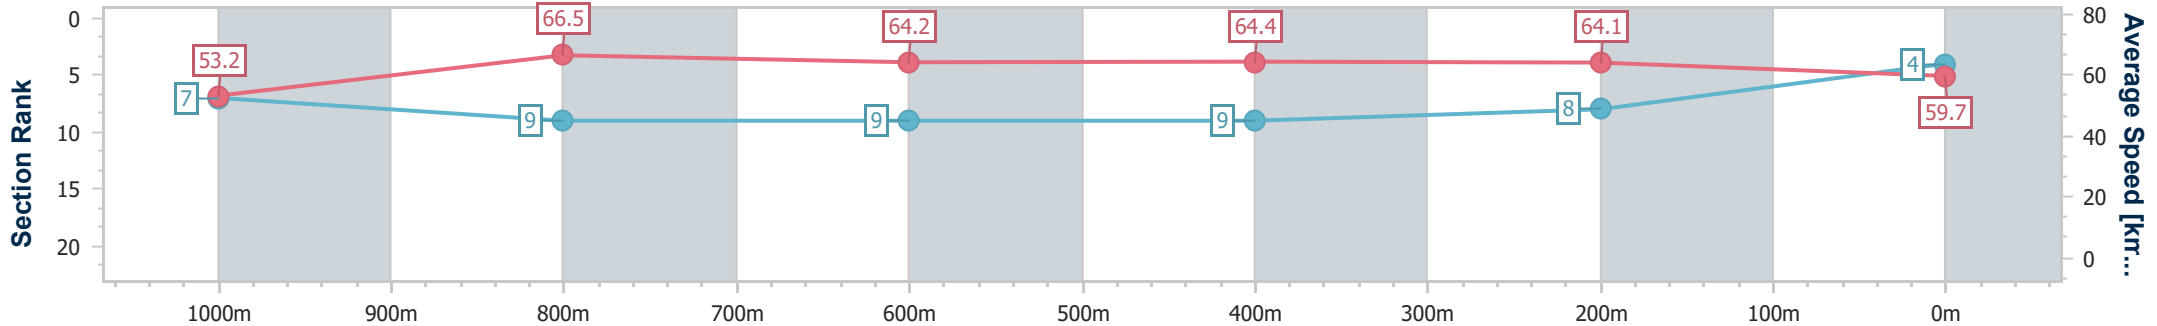

Doomben QLD Professional
Race 10: SEASON GREETINGS FROM BRC Class 6 Handicap - 1200m

30 December 2023 - 17:53

BRISBANE RACING CLUB

Track Rating: Soft 6, Weather: Overcast, Rail Position: +3m Entire

Section	Overall	1000m	800m	600m	400m	200m
Section Times	1:10.41 [4] (0:13.51)	0:56.90 [7] (0:10.88)	0:46.02 [9] (0:11.35)	0:34.67 [9] (0:11.34)	0:23.33 [9] (0:11.27)	0:12.06 [8] (0:12.06)
Average Speed [km/h]	53.2	66.5	64.2	64.4	64.1	59.7
Top Speed [km/h]	68.0	67.5	65.1	64.9	66.2	63.6
Avg. Dist. to Rail [m]	5.5	1.8	2.4	2.2	4.2	7.3
Avg. Stride Freq. [Hz]	2.1	2.3	2.3	2.3	2.3	2.3
Avg. Stride Length [m]	6.9	7.9	7.9	7.7	7.7	7.3