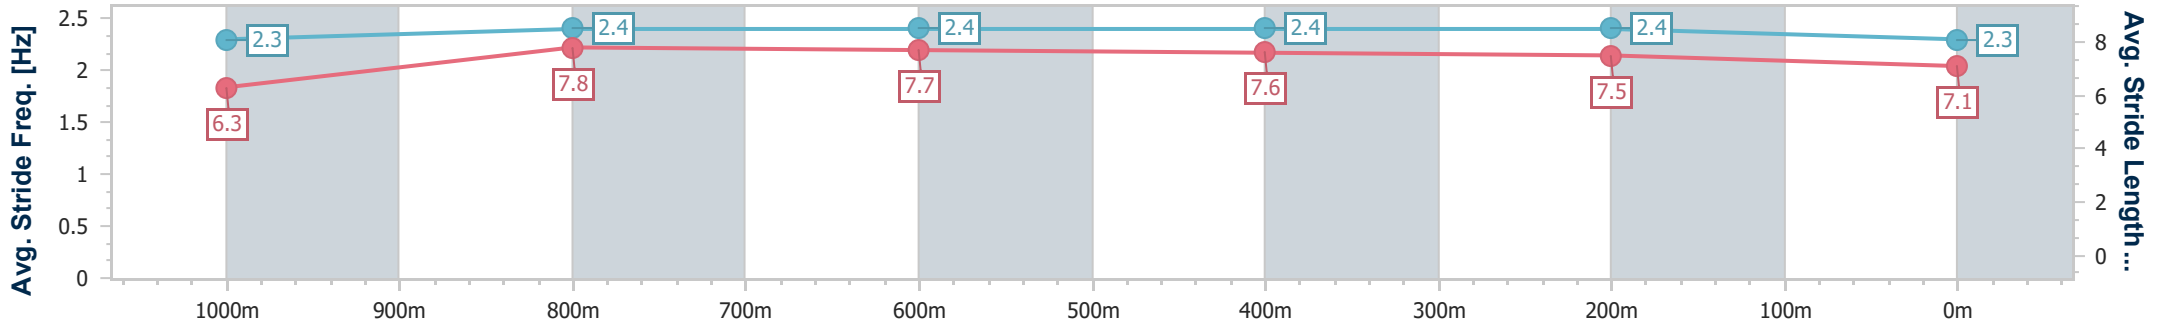

Horse/Jockey Name	Golden Point
Final Rank	7
Fastest Section Time (Section)	0:10.90 (1000m)
Top Speed [km/h] (Section)	68.3 (1000m)
Race State	Finished

Doomben QLD Professional
Race 10: SEASON GREETINGS FROM BRC Class 6 Handicap - 1200m
30 December 2023 - 17:53
Track Rating: Soft 6, Weather: Overcast, Rail Position: +3m Entire

BRISBANE
RACING CLUB

Section	Overall	1000m	800m	600m	400m	200m
Section Times	1:10.57 [7] (0:13.97)	0:56.60 [12] (0:10.90)	0:45.70 [11] (0:11.23)	0:34.47 [11] (0:11.35)	0:23.12 [12] (0:11.10)	0:12.02 [12] (0:12.02)
Average Speed [km/h]	51.4	66.4	65.3	65.1	65.4	59.7
Top Speed [km/h]	65.4	68.3	66.7	66.4	66.2	63.6
Avg. Dist. to Rail [m]	3.1	1.7	3.3	4.4	5.8	6.8
Avg. Stride Freq. [Hz]	2.3	2.4	2.4	2.4	2.4	2.3
Avg. Stride Length [m]	6.3	7.8	7.7	7.6	7.5	7.1

- [ ] Ranking at each section and finish
- -.-.- No data available at this section
- NA No data available