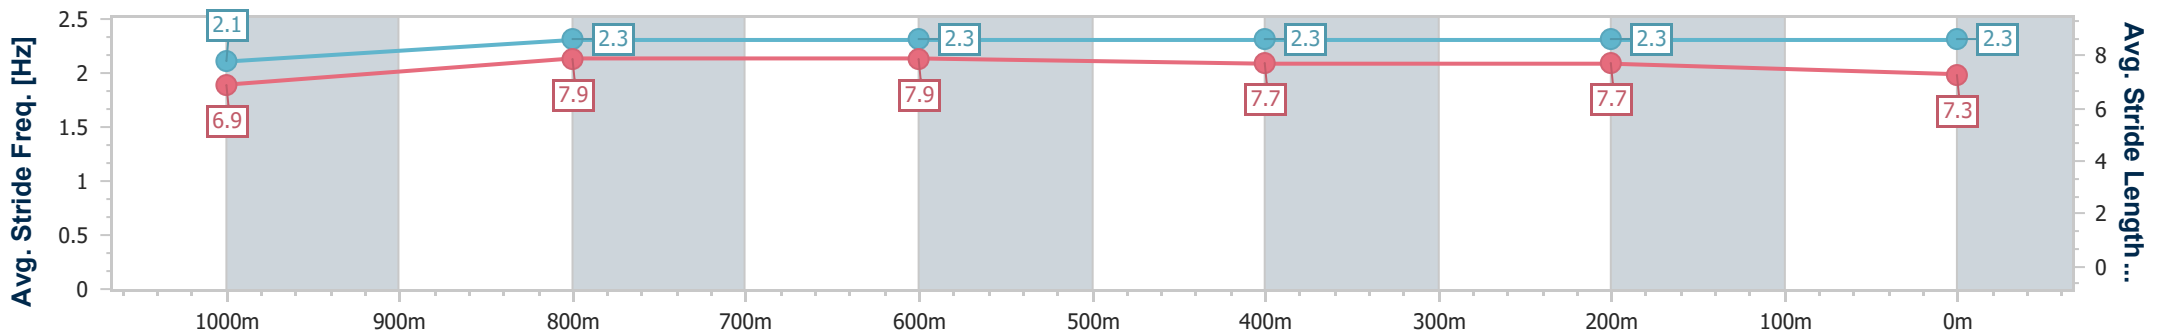

Doomben QLD Professional
Race 10: SEASON GREETINGS FROM BRC Class 6 Handicap - 1200m

30 December 2023 - 17:53

BRISBANE RACING CLUB

Track Rating: Soft 6, Weather: Overcast, Rail Position: +3m Entire

Section	Overall	1000m	800m	600m	400m	200m
Section Times	1:10.41 [4] (0:13.51)	0:56.90 [7] (0:10.88)	0:46.02 [9] (0:11.35)	0:34.67 [9] (0:11.34)	0:23.33 [9] (0:11.27)	0:12.06 [8] (0:12.06)
Average Speed [km/h]	53.2	66.5	64.2	64.4	64.1	59.7
Top Speed [km/h]	68.0	67.5	65.1	64.9	66.2	63.6
Avg. Dist. to Rail [m]	5.5	1.8	2.4	2.2	4.2	7.3
Avg. Stride Freq. [Hz]	2.1	2.3	2.3	2.3	2.3	2.3
Avg. Stride Length [m]	6.9	7.9	7.9	7.7	7.7	7.3