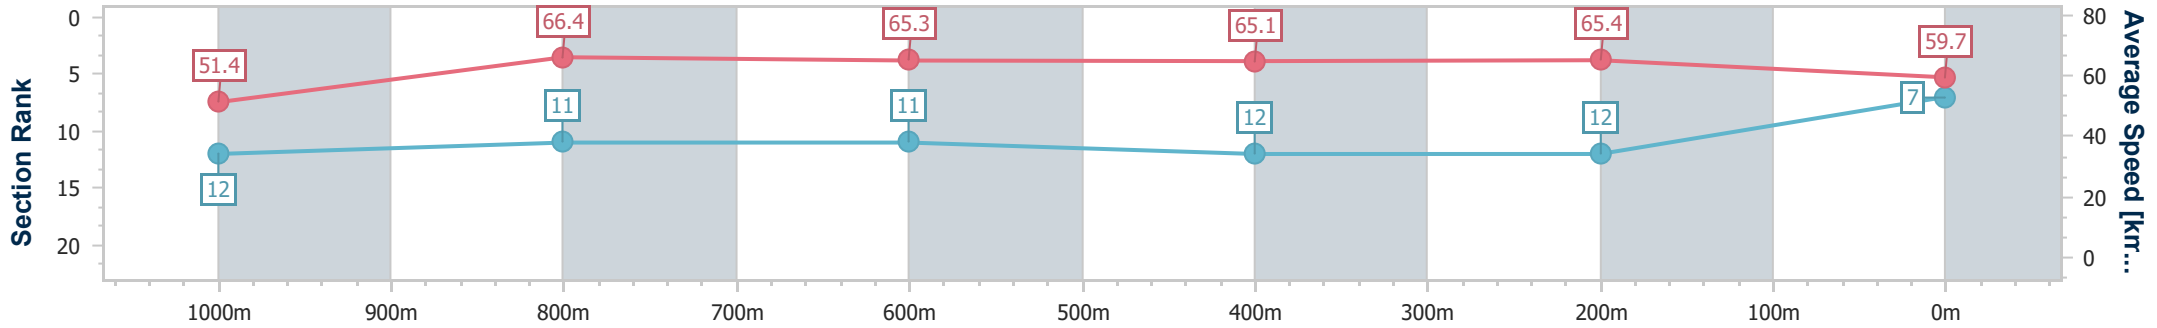

Horse/Jockey Name	Golden Point
Final Rank	7
Fastest Section Time (Section)	0:10.90 (1000m)
Top Speed [km/h] (Section)	68.3 (1000m)
Race State	Finished

Doomben QLD Professional
Race 10: SEASON GREETINGS FROM BRC Class 6 Handicap - 1200m
30 December 2023 - 17:53
Track Rating: Soft 6, Weather: Overcast, Rail Position: +3m Entire

BRISBANE
RACING CLUB

Section	Overall	1000m	800m	600m	400m	200m
Section Times	1:10.57 [7] (0:13.97)	0:56.60 [12] (0:10.90)	0:45.70 [11] (0:11.23)	0:34.47 [11] (0:11.35)	0:23.12 [12] (0:11.10)	0:12.02 [12] (0:12.02)
Average Speed [km/h]	51.4	66.4	65.3	65.1	65.4	59.7
Top Speed [km/h]	65.4	68.3	66.7	66.4	66.2	63.6
Avg. Dist. to Rail [m]	3.1	1.7	3.3	4.4	5.8	6.8
Avg. Stride Freq. [Hz]	2.3	2.4	2.4	2.4	2.4	2.3
Avg. Stride Length [m]	6.3	7.8	7.7	7.6	7.5	7.1

- [ ] Ranking at each section and finish
- -.-.- No data available at this section
- NA No data available