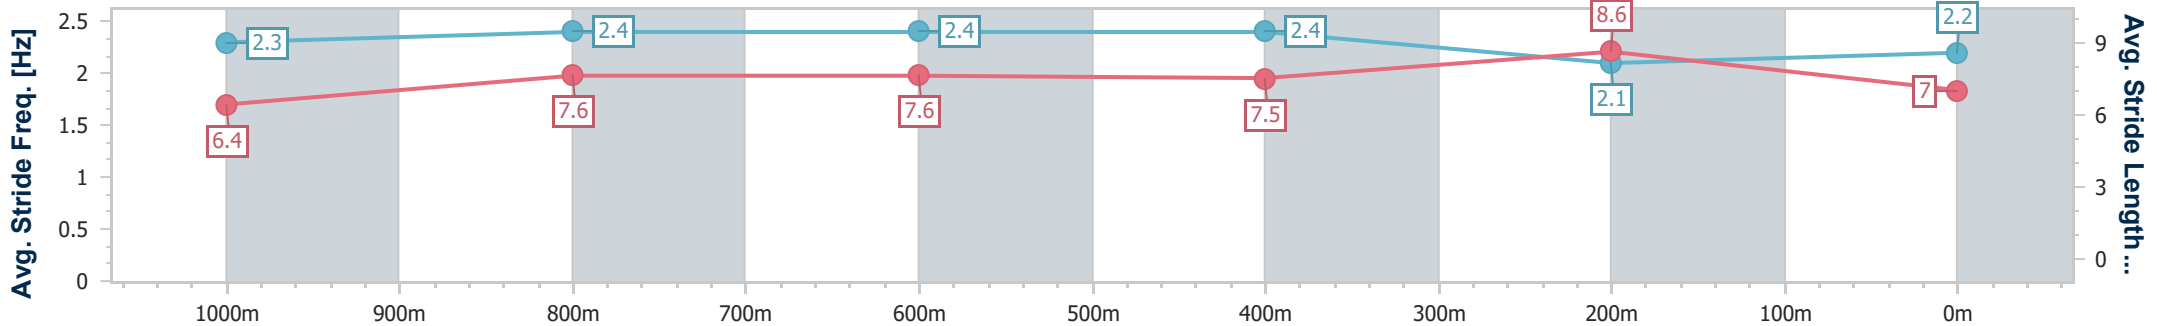

Doomben QLD Professional
Race 10: SEASON GREETINGS FROM BRC Class 6 Handicap - 1200m

30 December 2023 - 17:53

BRISBANE RACING CLUB

Track Rating: Soft 6, Weather: Overcast, Rail Position: +3m Entire

Section	Overall	1000m	800m	600m	400m	200m
Section Times	1:10.88 [9] (0:13.58)	0:57.30 [9] (0:10.66)	0:46.64 [6] (0:11.17)	0:35.47 [6] (0:11.34)	0:24.13 [5] (0:11.29)	0:12.84 [3] (0:12.84)
Average Speed [km/h]	53.2	68.2	65.6	64.2	64.0	56.1
Top Speed [km/h]	68.4	68.6	66.3	65.3	65.7	59.5
Avg. Dist. to Rail [m]	9.6	3.8	3.3	2.3	2.8	3.3
Avg. Stride Freq. [Hz]	2.3	2.4	2.4	2.4	2.1	2.2
Avg. Stride Length [m]	6.4	7.6	7.6	7.5	8.6	7.0

- [] Ranking at each section and finish
- .-.- No data available at this section
- NA No data available

Horse/Jockey Name	Sir Warwick
Final Rank	10
Fastest Section Time (Section)	0:10.87 (1000m)
Top Speed [km/h] (Section)	67.9 (1000m)
Race State	Finished