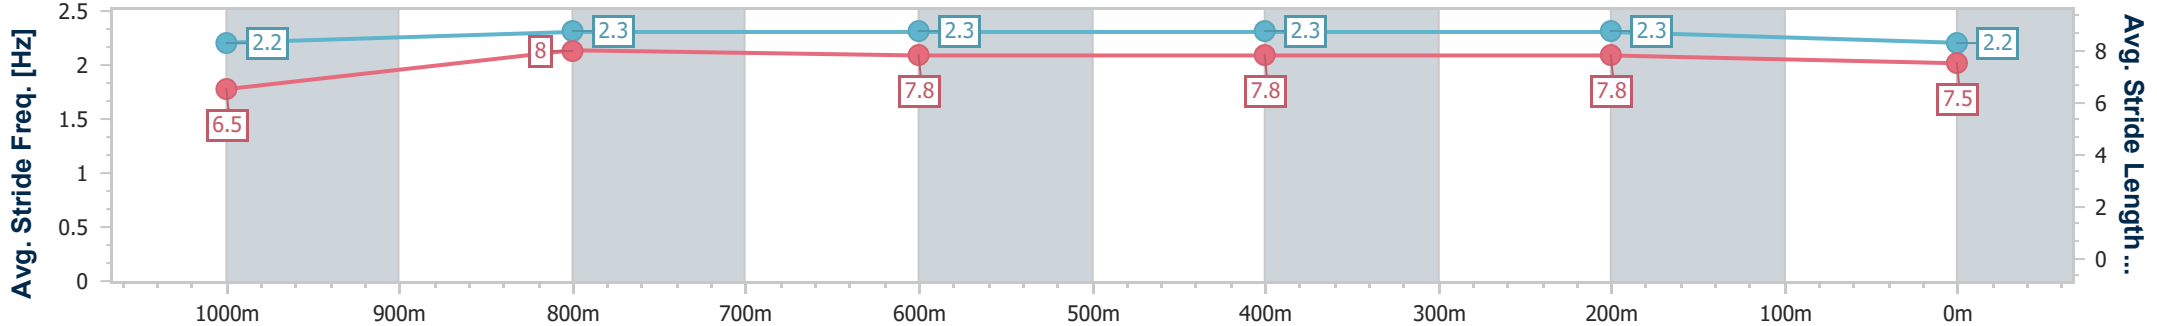

Horse/Jockey Name	Navas Two
Final Rank	6
Fastest Section Time (Section)	0:10.99 (400m)
Top Speed [km/h] (Section)	66.6 (400m)
Race State	Finished

Doomben QLD Professional
Race 10: SEASON GREETINGS FROM BRC Class 6 Handicap - 1200m
30 December 2023 - 17:53
Track Rating: Soft 6, Weather: Overcast, Rail Position: +3m Entire

BRISBANE
RACING CLUB

Section	Overall	1000m	800m	600m	400m	200m
Section Times	1:10.53 [6] (0:13.91)	0:56.62 [11] (0:11.04)	0:45.58 [12] (0:11.28)	0:34.30 [12] (0:11.18)	0:23.12 [11] (0:10.99)	0:12.13 [9] (0:12.13)
Average Speed [km/h]	51.8	65.4	63.9	64.3	65.3	59.4
Top Speed [km/h]	65.0	66.0	64.7	65.0	66.6	63.1
Avg. Dist. to Rail [m]	1.0	0.6	0.3	0.5	1.4	1.6
Avg. Stride Freq. [Hz]	2.2	2.3	2.3	2.3	2.3	2.2
Avg. Stride Length [m]	6.5	8.0	7.8	7.8	7.8	7.5

- [ ] Ranking at each section and finish
- -.-.- No data available at this section
- NA No data available