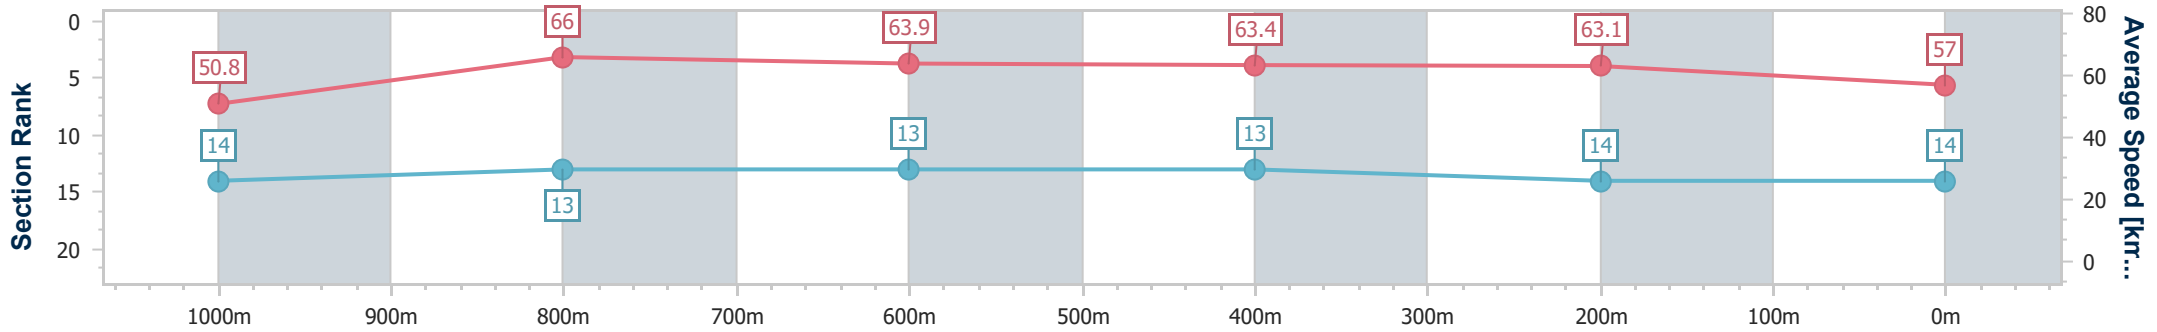

Horse/Jockey Name	Treporti
Final Rank	14
Fastest Section Time (Section)	0:10.94 (1000m)
Top Speed [km/h] (Section)	66.8 (1000m)
Race State	Finished

Doomben QLD Professional
Race 10: SEASON GREETINGS FROM BRC Class 6 Handicap - 1200m
30 December 2023 - 17:53
Track Rating: Soft 6, Weather: Overcast, Rail Position: +3m Entire

BRISBANE
RACING CLUB

Section	Overall	1000m	800m	600m	400m	200m
Section Times	1:11.89 [14] (0:14.20)	0:57.69 [14] (0:10.94)	0:46.75 [13] (0:11.32)	0:35.43 [13] (0:11.37)	0:24.06 [13] (0:11.41)	0:12.65 [14] (0:12.65)
Average Speed [km/h]	50.8	66.0	63.9	63.4	63.1	57.0
Top Speed [km/h]	65.9	66.8	64.8	64.4	63.8	62.9
Avg. Dist. to Rail [m]	5.5	1.2	1.0	0.6	0.8	3.3
Avg. Stride Freq. [Hz]	2.2	2.4	2.3	2.3	2.4	2.2
Avg. Stride Length [m]	6.4	7.7	7.5	7.5	7.4	7.1

- [ ] Ranking at each section and finish
- -.-.-.- No data available at this section
- NA No data available