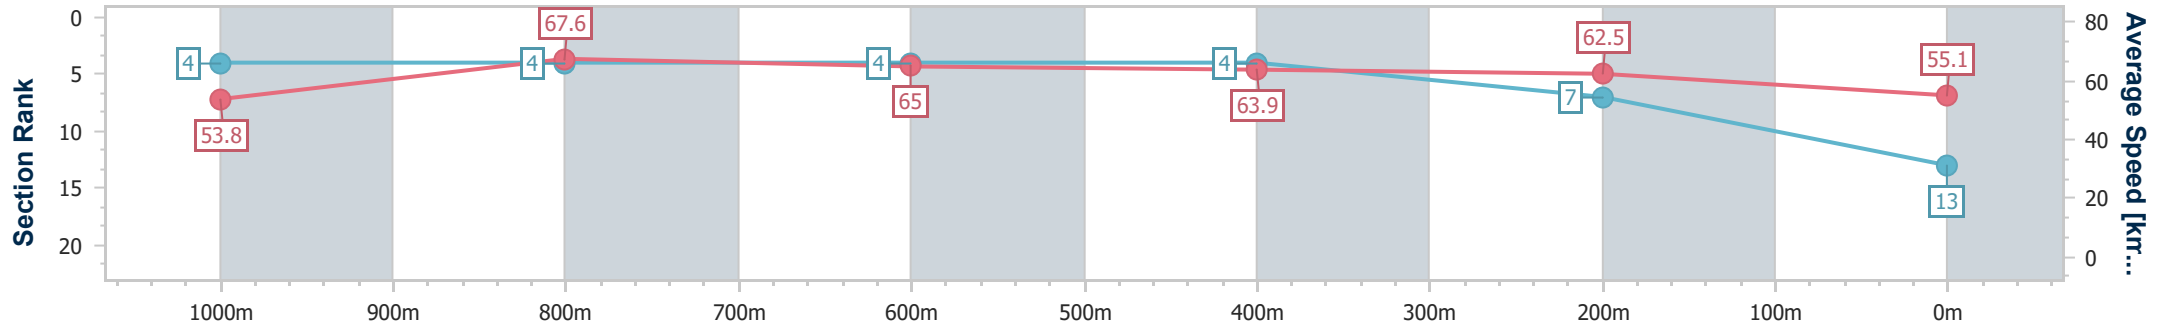

- [] Ranking at each section and finish
- .-.- No data available at this section
- NA No data available

Horse/Jockey Name	Dr Why Not
Final Rank	13
Fastest Section Time (Section)	0:10.71 (1000m)
Top Speed [km/h] (Section)	70.3 (Overall)
Race State	Finished

Doomben QLD Professional
Race 10: SEASON GREETINGS FROM BRC Class 6 Handicap - 1200m

30 December 2023 - 17:53

BRISBANE RACING CLUB

Track Rating: Soft 6, Weather: Overcast, Rail Position: +3m Entire

Section	Overall	1000m	800m	600m	400m	200m
Section Times	1:11.26 [13] (0:13.35)	0:57.91 [4] (0:10.71)	0:47.20 [4] (0:11.15)	0:36.05 [4] (0:11.41)	0:24.64 [4] (0:11.59)	0:13.05 [7] (0:13.05)
Average Speed [km/h]	53.8	67.6	65.0	63.9	62.5	55.1
Top Speed [km/h]	70.3	70.2	66.7	64.6	64.7	59.5
Avg. Dist. to Rail [m]	7.9	2.6	1.3	1.7	3.4	3.8
Avg. Stride Freq. [Hz]	2.3	2.4	2.3	2.3	2.4	2.2
Avg. Stride Length [m]	6.5	7.8	7.7	7.6	7.1	6.8

- [] Ranking at each section and finish
- .-.- No data available at this section
- NA No data available

Horse/Jockey Name	Treporti
Final Rank	14
Fastest Section Time (Section)	0:10.94 (1000m)
Top Speed [km/h] (Section)	66.8 (1000m)
Race State	Finished