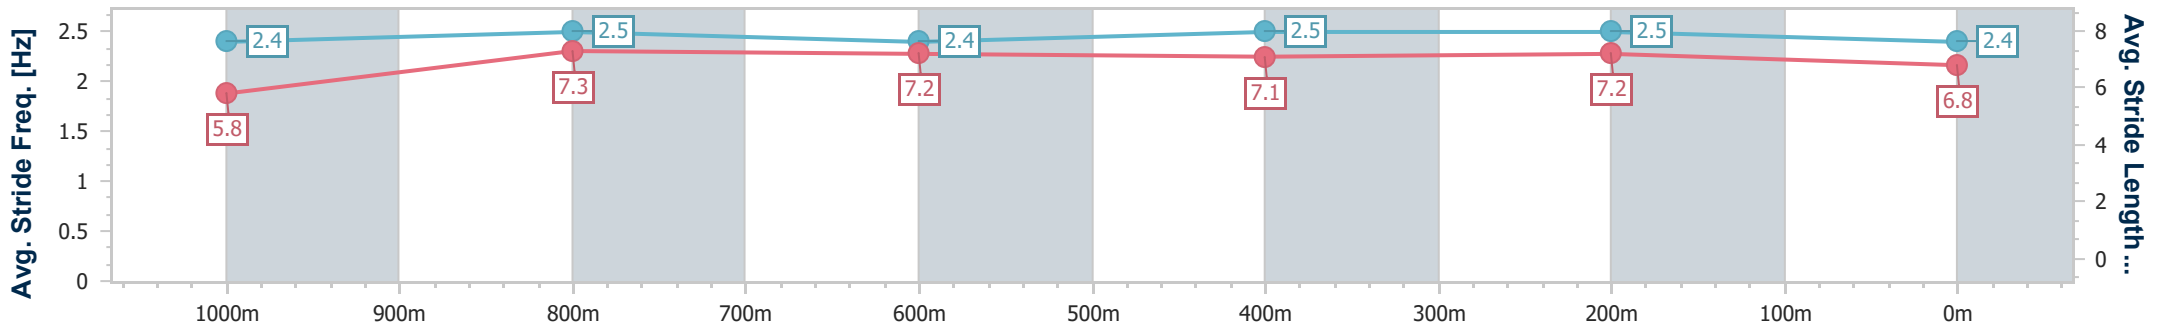

Horse/Jockey Name	Iring
Final Rank	11
Fastest Section Time (Section)	0:11.01 (1000m)
Top Speed [km/h] (Section)	66.2 (Overall)
Race State	Finished

Doomben QLD Professional
Race 10: SEASON GREETINGS FROM BRC Class 6 Handicap - 1200m
30 December 2023 - 17:53
Track Rating: Soft 6, Weather: Overcast, Rail Position: +3m Entire

BRISBANE
RACING CLUB

Section	Overall	1000m	800m	600m	400m	200m
Section Times	1:11.12 [11] (0:14.13)	0:56.99 [13] (0:11.01)	0:45.98 [13] (0:11.35)	0:34.63 [14] (0:11.37)	0:23.26 [14] (0:11.12)	0:12.14 [13] (0:12.14)
Average Speed [km/h]	51.0	65.5	63.9	63.8	64.6	59.3
Top Speed [km/h]	66.2	66.2	64.6	64.3	66.0	62.8
Avg. Dist. to Rail [m]	3.5	0.6	1.2	1.3	0.5	1.2
Avg. Stride Freq. [Hz]	2.4	2.5	2.4	2.5	2.5	2.4
Avg. Stride Length [m]	5.8	7.3	7.2	7.1	7.2	6.8

- [ ] Ranking at each section and finish
- -.-.- No data available at this section
- NA No data available