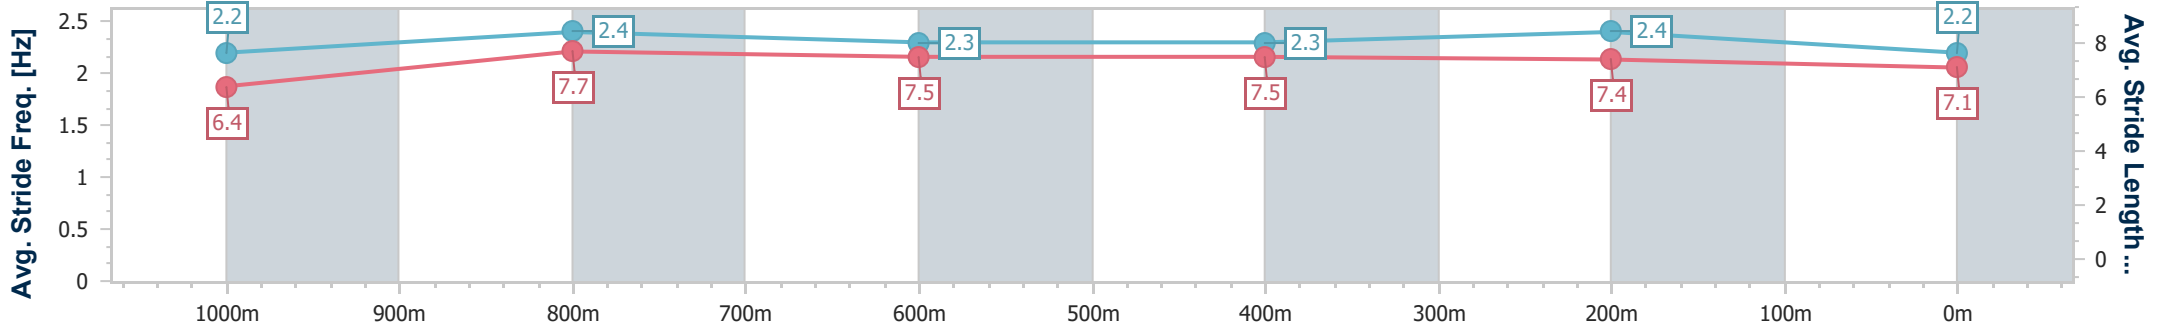

Horse/Jockey Name	Treporti
Final Rank	14
Fastest Section Time (Section)	0:10.94 (1000m)
Top Speed [km/h] (Section)	66.8 (1000m)
Race State	Finished

Doomben QLD Professional
Race 10: SEASON GREETINGS FROM BRC Class 6 Handicap - 1200m
30 December 2023 - 17:53
Track Rating: Soft 6, Weather: Overcast, Rail Position: +3m Entire

BRISBANE
RACING CLUB

Section	Overall	1000m	800m	600m	400m	200m
Section Times	1:11.89 [14] (0:14.20)	0:57.69 [14] (0:10.94)	0:46.75 [13] (0:11.32)	0:35.43 [13] (0:11.37)	0:24.06 [13] (0:11.41)	0:12.65 [14] (0:12.65)
Average Speed [km/h]	50.8	66.0	63.9	63.4	63.1	57.0
Top Speed [km/h]	65.9	66.8	64.8	64.4	63.8	62.9
Avg. Dist. to Rail [m]	5.5	1.2	1.0	0.6	0.8	3.3
Avg. Stride Freq. [Hz]	2.2	2.4	2.3	2.3	2.4	2.2
Avg. Stride Length [m]	6.4	7.7	7.5	7.5	7.4	7.1

- [ ] Ranking at each section and finish
- -.-.-.- No data available at this section
- NA No data available