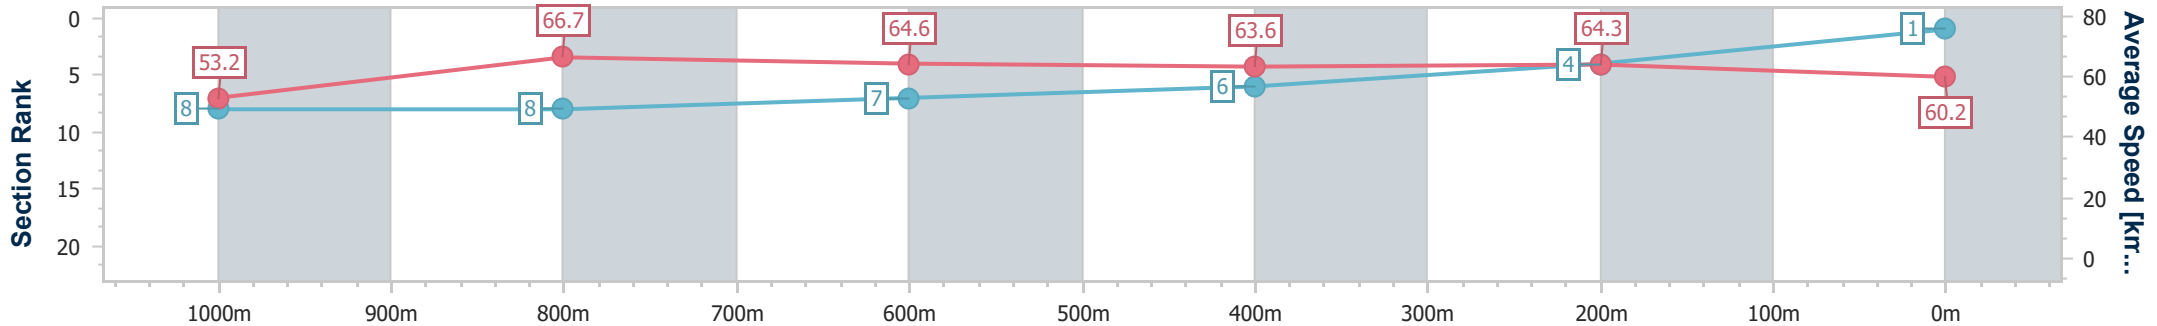

Doomben QLD Professional
Race 10: SEASON GREETINGS FROM BRC Class 6 Handicap - 1200m

30 December 2023 - 17:53

BRISBANE RACING CLUB

Track Rating: Soft 6, Weather: Overcast, Rail Position: +3m Entire

Section	Overall	1000m	800m	600m	400m	200m
Section Times	1:10.00 [1] (0:13.51)	0:56.49 [8] (0:10.80)	0:45.69 [8] (0:11.19)	0:34.50 [7] (0:11.36)	0:23.14 [6] (0:11.20)	0:11.94 [4] (0:11.94)
Average Speed [km/h]	53.2	66.7	64.6	63.6	64.3	60.2
Top Speed [km/h]	67.6	68.4	66.3	64.8	65.7	62.9
Avg. Dist. to Rail [m]	1.9	0.6	0.9	0.7	1.5	3.1
Avg. Stride Freq. [Hz]	2.3	2.4	2.4	2.4	2.5	2.5
Avg. Stride Length [m]	6.3	7.6	7.5	7.4	7.2	6.8