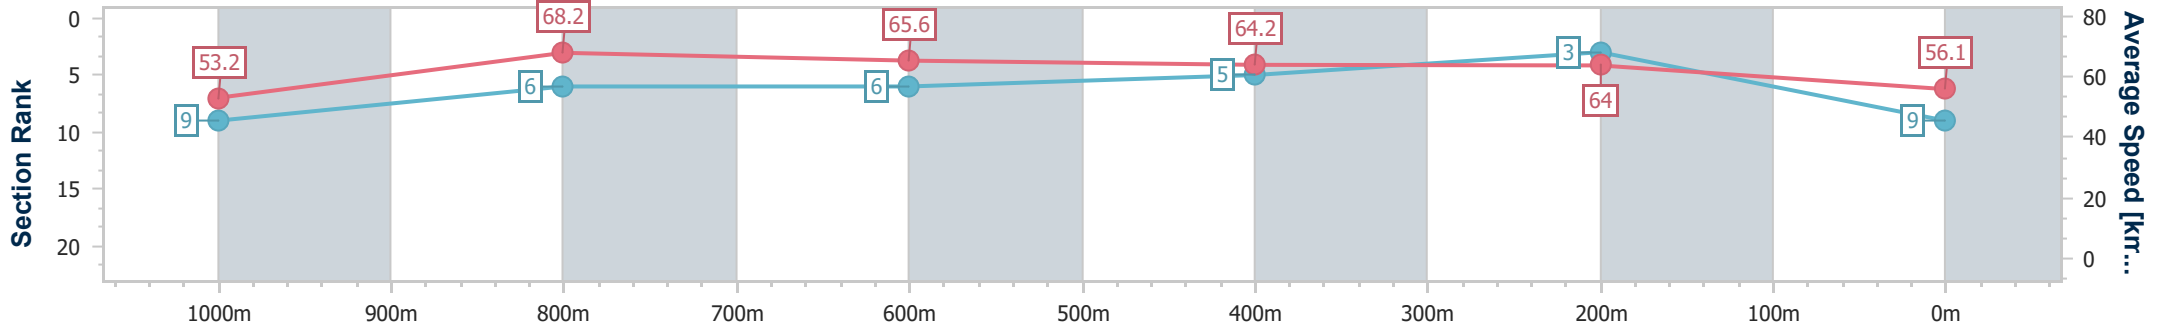

Doomben QLD Professional
Race 10: SEASON GREETINGS FROM BRC Class 6 Handicap - 1200m

30 December 2023 - 17:53

BRISBANE RACING CLUB

Track Rating: Soft 6, Weather: Overcast, Rail Position: +3m Entire

Section	Overall	1000m	800m	600m	400m	200m
Section Times	1:10.88 [9] (0:13.58)	0:57.30 [9] (0:10.66)	0:46.64 [6] (0:11.17)	0:35.47 [6] (0:11.34)	0:24.13 [5] (0:11.29)	0:12.84 [3] (0:12.84)
Average Speed [km/h]	53.2	68.2	65.6	64.2	64.0	56.1
Top Speed [km/h]	68.4	68.6	66.3	65.3	65.7	59.5
Avg. Dist. to Rail [m]	9.6	3.8	3.3	2.3	2.8	3.3
Avg. Stride Freq. [Hz]	2.3	2.4	2.4	2.4	2.1	2.2
Avg. Stride Length [m]	6.4	7.6	7.6	7.5	8.6	7.0

- [] Ranking at each section and finish
- .-.- No data available at this section
- NA No data available

Horse/Jockey Name	Sir Warwick
Final Rank	10
Fastest Section Time (Section)	0:10.87 (1000m)
Top Speed [km/h] (Section)	67.9 (1000m)
Race State	Finished