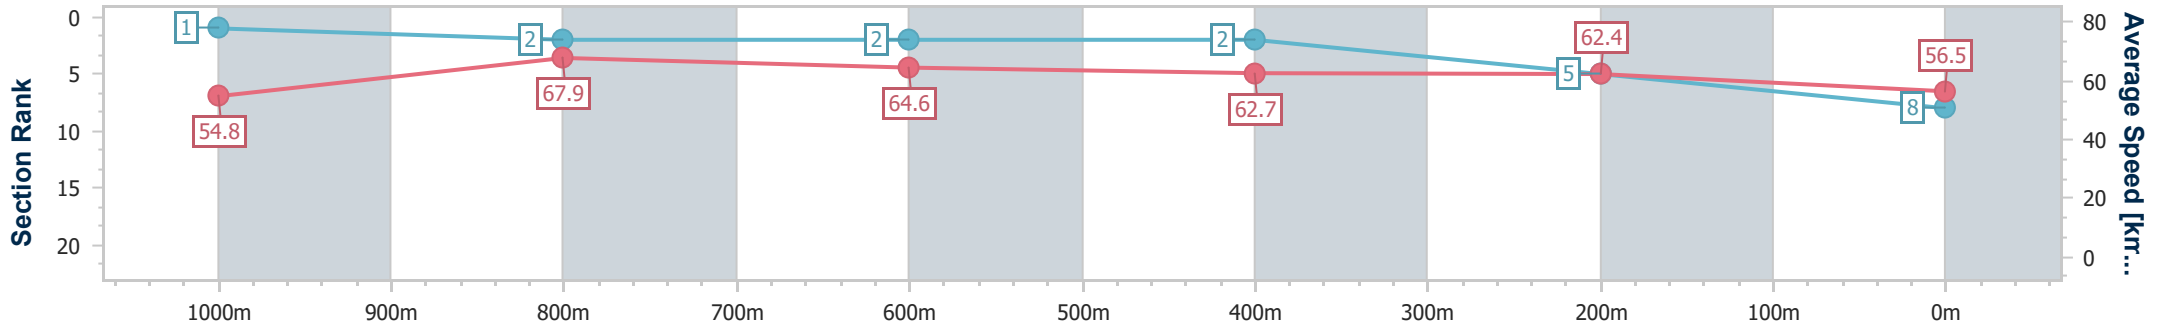

Horse/Jockey Name	Sailor's Secret
Final Rank	8
Fastest Section Time (Section)	0:10.66 (1000m)
Top Speed [km/h] (Section)	70.3 (1000m)
Race State	Finished

Doomben QLD Professional
Race 10: SEASON GREETINGS FROM BRC Class 6 Handicap - 1200m
30 December 2023 - 17:53
Track Rating: Soft 6, Weather: Overcast, Rail Position: +3m Entire

BRISBANE
RACING CLUB

Section	Overall	1000m	800m	600m	400m	200m
Section Times	1:10.88 [8] (0:13.16)	0:57.72 [1] (0:10.66)	0:47.06 [2] (0:11.21)	0:35.85 [2] (0:11.53)	0:24.32 [2] (0:11.55)	0:12.77 [5] (0:12.77)
Average Speed [km/h]	54.8	67.9	64.6	62.7	62.4	56.5
Top Speed [km/h]	70.1	70.3	66.5	63.6	63.8	60.0
Avg. Dist. to Rail [m]	10.1	3.1	1.0	0.9	1.7	2.4
Avg. Stride Freq. [Hz]	2.3	2.4	2.3	2.3	2.4	2.3
Avg. Stride Length [m]	6.7	7.9	7.7	7.5	7.3	7.0

- [ ] Ranking at each section and finish
- -.-.- No data available at this section
- NA No data available