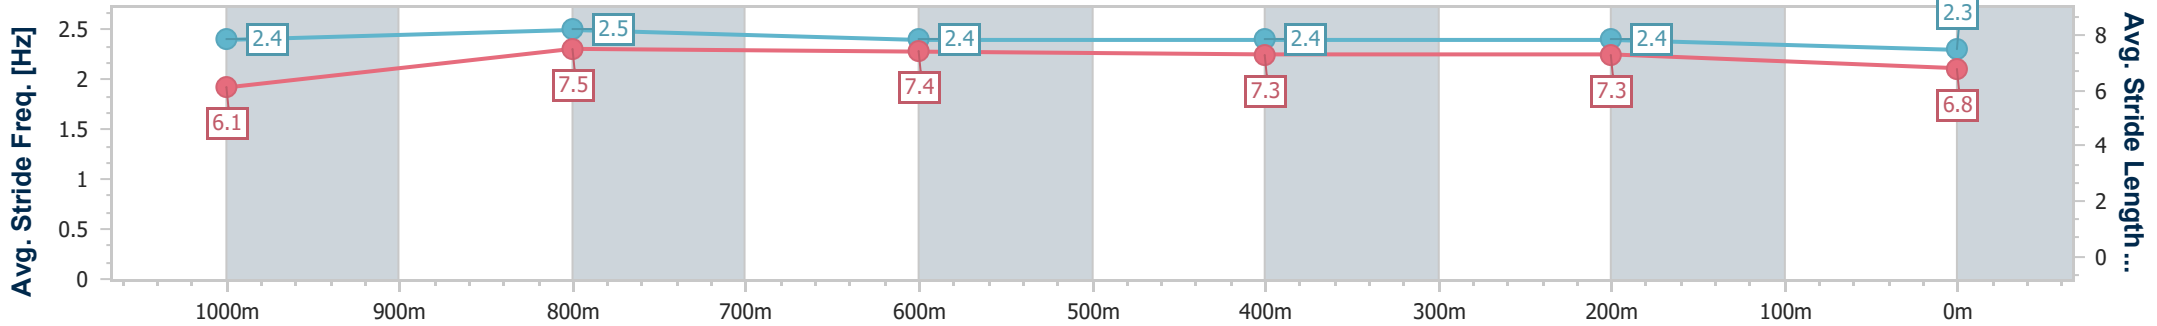

Horse/Jockey Name	Self Indulgent
Final Rank	12
Fastest Section Time (Section)	0:10.61 (1000m)
Top Speed [km/h] (Section)	70.0 (1000m)
Race State	Finished

Doomben QLD Professional
Race 10: SEASON GREETINGS FROM BRC Class 6 Handicap - 1200m
30 December 2023 - 17:53
Track Rating: Soft 6, Weather: Overcast, Rail Position: +3m Entire

BRISBANE
RACING CLUB

Section	Overall	1000m	800m	600m	400m	200m
Section Times	1:11.13 [12] (0:13.50)	0:57.63 [6] (0:10.61)	0:47.02 [5] (0:11.20)	0:35.82 [5] (0:11.62)	0:24.20 [7] (0:11.50)	0:12.70 [10] (0:12.70)
Average Speed [km/h]	53.6	67.7	64.6	62.5	62.7	56.6
Top Speed [km/h]	67.2	70.0	65.9	63.3	64.0	61.1
Avg. Dist. to Rail [m]	8.9	1.5	0.7	1.8	2.3	5.4
Avg. Stride Freq. [Hz]	2.4	2.5	2.4	2.4	2.4	2.3
Avg. Stride Length [m]	6.1	7.5	7.4	7.3	7.3	6.8

- [ ] Ranking at each section and finish
- -.-.- No data available at this section
- NA No data available