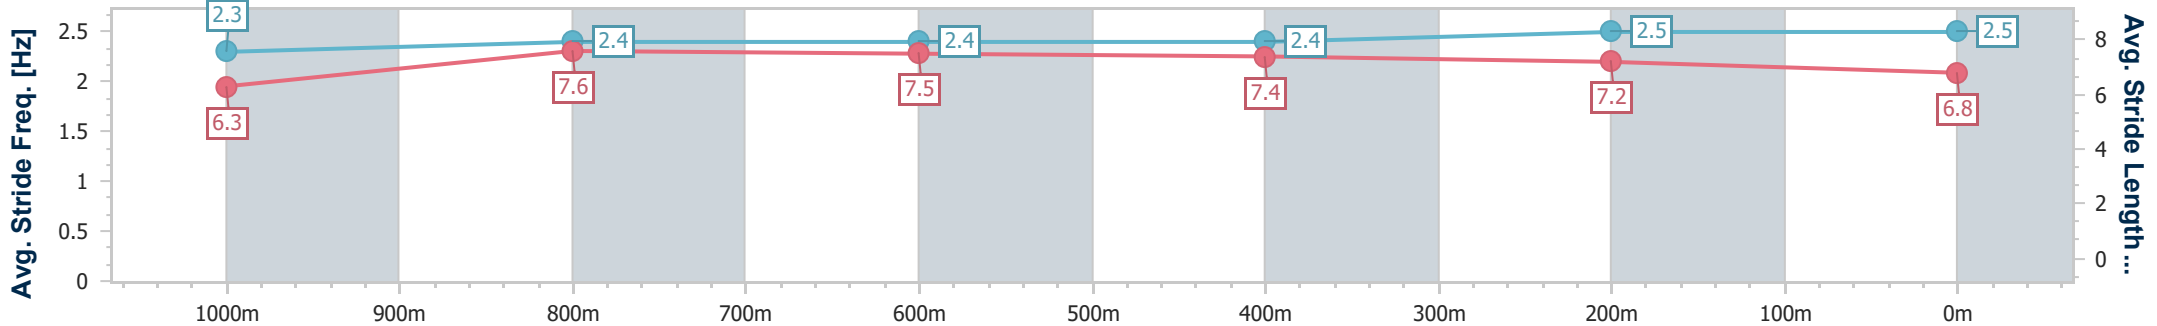

Doomben QLD Professional
Race 10: SEASON GREETINGS FROM BRC Class 6 Handicap - 1200m

30 December 2023 - 17:53

BRISBANE RACING CLUB

Track Rating: Soft 6, Weather: Overcast, Rail Position: +3m Entire

Section	Overall	1000m	800m	600m	400m	200m
Section Times	1:10.00 [1] (0:13.51)	0:56.49 [8] (0:10.80)	0:45.69 [8] (0:11.19)	0:34.50 [7] (0:11.36)	0:23.14 [6] (0:11.20)	0:11.94 [4] (0:11.94)
Average Speed [km/h]	53.2	66.7	64.6	63.6	64.3	60.2
Top Speed [km/h]	67.6	68.4	66.3	64.8	65.7	62.9
Avg. Dist. to Rail [m]	1.9	0.6	0.9	0.7	1.5	3.1
Avg. Stride Freq. [Hz]	2.3	2.4	2.4	2.4	2.5	2.5
Avg. Stride Length [m]	6.3	7.6	7.5	7.4	7.2	6.8