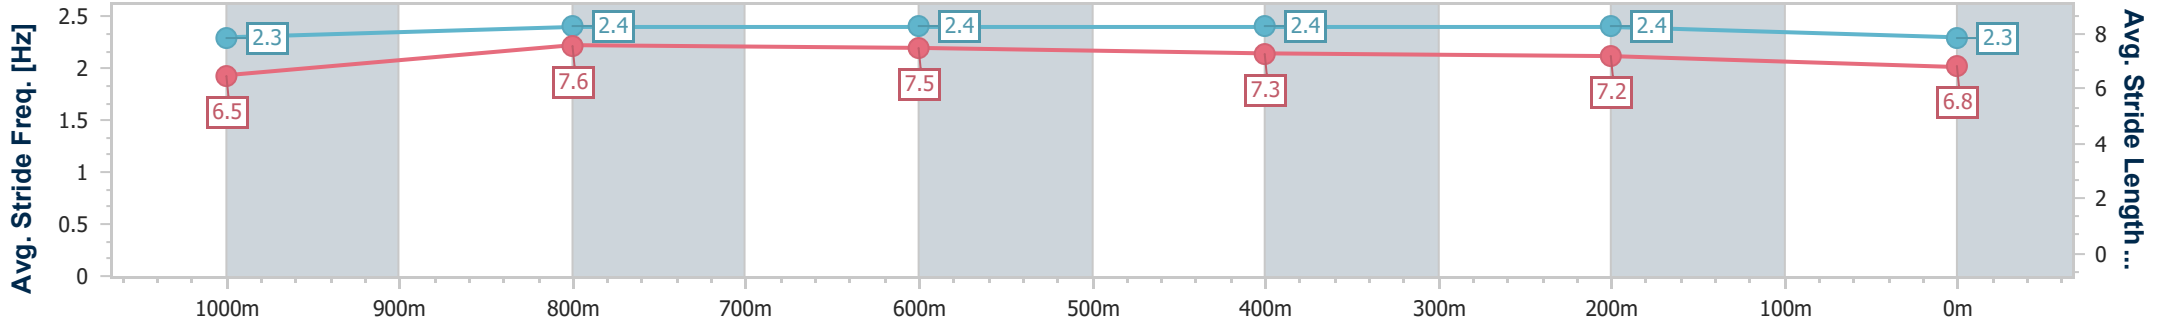

Doomben QLD Professional
Race 10: SEASON GREETINGS FROM BRC Class 6 Handicap - 1200m

30 December 2023 - 17:53

BRISBANE
RACING CLUB

Track Rating: Soft 6, Weather: Overcast, Rail Position: +3m Entire

Section	Overall	1000m	800m	600m	400m	200m
Section Times	1:10.51 [5] (0:13.22)	0:57.29 [2] (0:10.76)	0:46.53 [3] (0:11.17)	0:35.36 [3] (0:11.42)	0:23.94 [3] (0:11.25)	0:12.69 [2] (0:12.69)
Average Speed [km/h]	54.6	67.1	64.3	63.0	63.7	56.7
Top Speed [km/h]	68.2	68.9	65.7	64.7	64.8	61.4
Avg. Dist. to Rail [m]	2.3	1.2	0.4	0.5	1.2	1.0
Avg. Stride Freq. [Hz]	2.3	2.4	2.4	2.4	2.4	2.3
Avg. Stride Length [m]	6.5	7.6	7.5	7.3	7.2	6.8