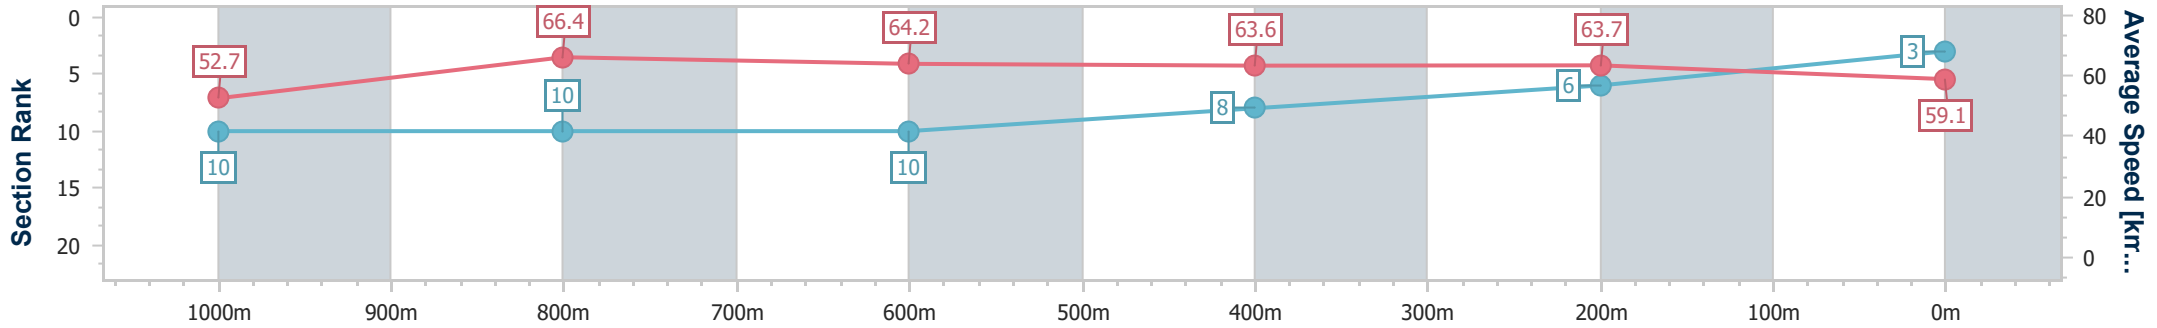

Horse/Jockey Name	Crazy Train
Final Rank	3
Fastest Section Time (Section)	0:10.82 (1000m)
Top Speed [km/h] (Section)	68.6 (1000m)
Race State	Finished

Doomben QLD Professional
Race 10: SEASON GREETINGS FROM BRC Class 6 Handicap - 1200m
30 December 2023 - 17:53
Track Rating: Soft 6, Weather: Overcast, Rail Position: +3m Entire

BRISBANE
RACING CLUB

Section	Overall	1000m	800m	600m	400m	200m
Section Times	1:10.39 [3] (0:13.72)	0:56.67 [10] (0:10.82)	0:45.85 [10] (0:11.22)	0:34.63 [10] (0:11.17)	0:23.46 [8] (0:11.25)	0:12.21 [6] (0:12.21)
Average Speed [km/h]	52.7	66.4	64.2	63.6	63.7	59.1
Top Speed [km/h]	66.4	68.6	65.6	65.5	64.5	62.3
Avg. Dist. to Rail [m]	3.9	1.2	0.4	1.7	1.3	2.1
Avg. Stride Freq. [Hz]	2.3	2.4	2.3	2.4	2.4	2.3
Avg. Stride Length [m]	6.3	7.7	7.6	7.5	7.4	7.1

- [ ] Ranking at each section and finish
- -.-.- No data available at this section
- NA No data available