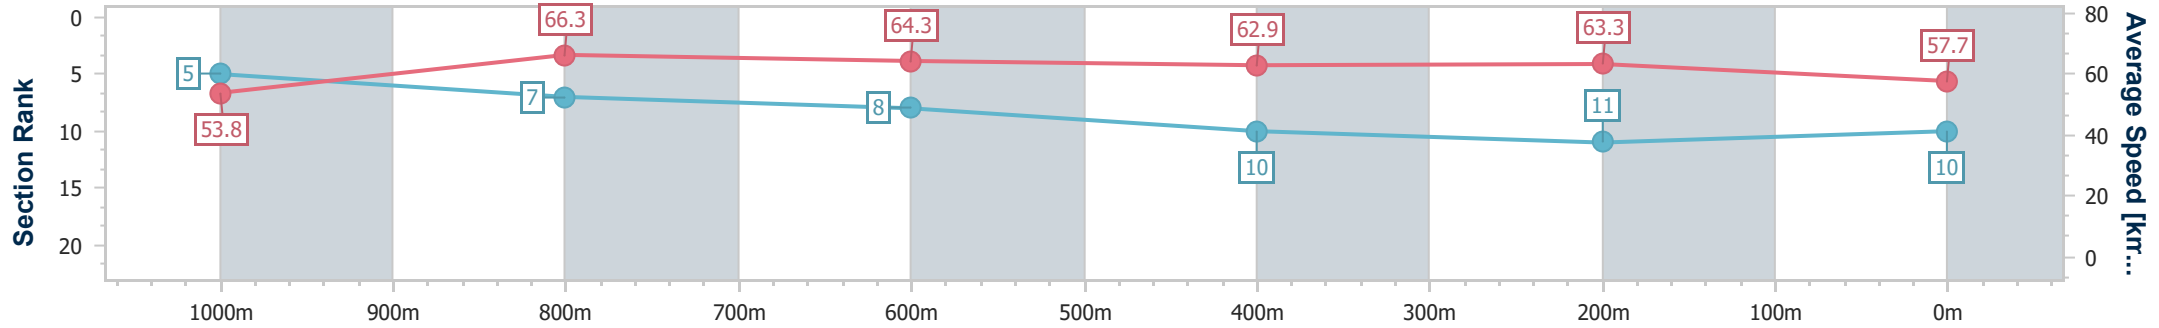

Doomben QLD Professional
Race 10: SEASON GREETINGS FROM BRC Class 6 Handicap - 1200m

30 December 2023 - 17:53

BRISBANE RACING CLUB

Track Rating: Soft 6, Weather: Overcast, Rail Position: +3m Entire

Section	Overall	1000m	800m	600m	400m	200m
Section Times	1:11.04 [10] (0:13.42)	0:57.62 [5] (0:10.87)	0:46.75 [7] (0:11.34)	0:35.41 [8] (0:11.56)	0:23.85 [10] (0:11.36)	0:12.49 [11] (0:12.49)
Average Speed [km/h]	53.8	66.3	64.3	62.9	63.3	57.7
Top Speed [km/h]	66.6	67.9	65.1	65.2	65.2	61.3
Avg. Dist. to Rail [m]	4.8	1.6	2.0	1.8	1.0	1.3
Avg. Stride Freq. [Hz]	2.3	2.4	2.3	2.2	2.3	2.2
Avg. Stride Length [m]	6.6	7.8	7.9	7.8	7.7	7.3

- [] Ranking at each section and finish
- .-.- No data available at this section
- NA No data available

Horse/Jockey Name	Iring
Final Rank	11
Fastest Section Time (Section)	0:11.01 (1000m)
Top Speed [km/h] (Section)	66.2 (Overall)
Race State	Finished