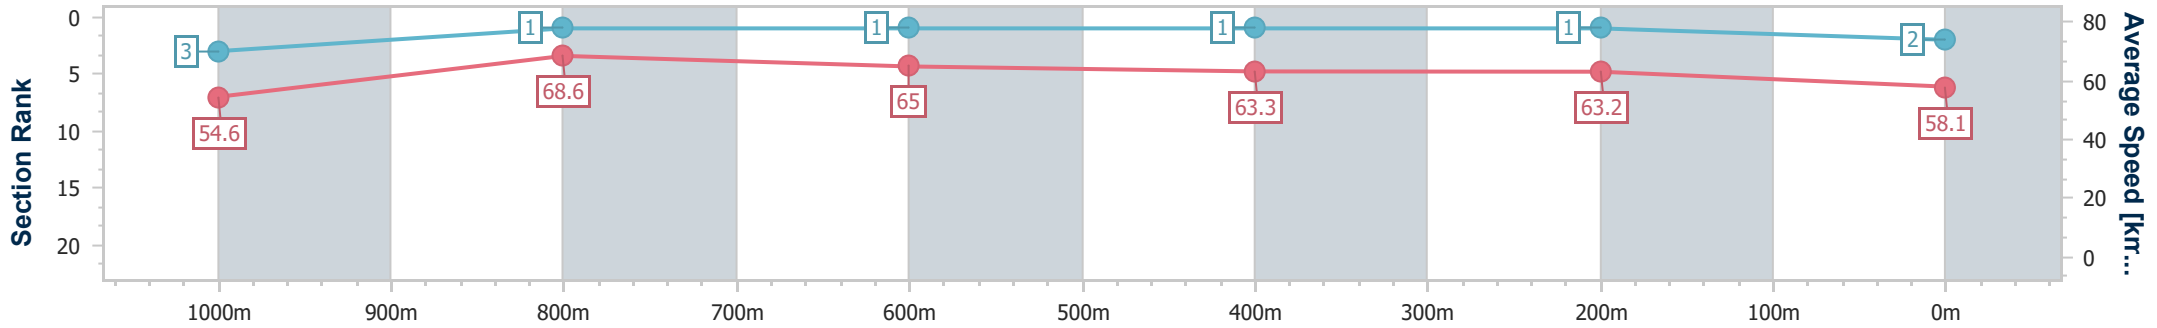

Horse/Jockey Name	Beaux Rumble
Final Rank	2
Fastest Section Time (Section)	0:10.55 (1000m)
Top Speed [km/h] (Section)	70.1 (Overall)
Race State	Finished

Doomben QLD Professional
Race 10: SEASON GREETINGS FROM BRC Class 6 Handicap - 1200m
30 December 2023 - 17:53
Track Rating: Soft 6, Weather: Overcast, Rail Position: +3m Entire

BRISBANE
RACING CLUB

Section	Overall	1000m	800m	600m	400m	200m
Section Times	1:10.04 [2] (0:13.22)	0:56.82 [3] (0:10.55)	0:46.27 [1] (0:11.07)	0:35.20 [1] (0:11.45)	0:23.75 [1] (0:11.36)	0:12.39 [1] (0:12.39)
Average Speed [km/h]	54.6	68.6	65.0	63.3	63.2	58.1
Top Speed [km/h]	70.1	70.0	66.6	64.5	64.3	62.0
Avg. Dist. to Rail [m]	7.7	1.7	0.9	0.7	0.8	1.1
Avg. Stride Freq. [Hz]	2.4	2.5	2.4	2.4	2.4	2.3
Avg. Stride Length [m]	6.4	7.6	7.4	7.4	7.3	7.0

- [ ] Ranking at each section and finish
- -.-.- No data available at this section
- NA No data available