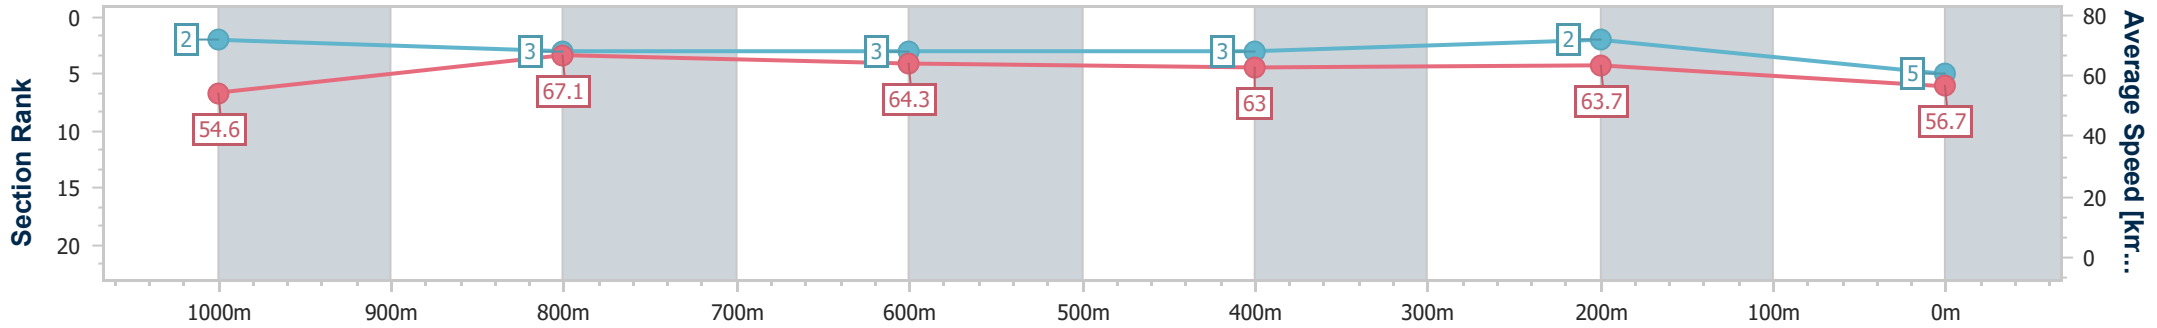

Doomben QLD Professional
Race 10: SEASON GREETINGS FROM BRC Class 6 Handicap - 1200m

30 December 2023 - 17:53

BRISBANE
RACING CLUB

Track Rating: Soft 6, Weather: Overcast, Rail Position: +3m Entire

Section	Overall	1000m	800m	600m	400m	200m
Section Times	1:10.51 [5] (0:13.22)	0:57.29 [2] (0:10.76)	0:46.53 [3] (0:11.17)	0:35.36 [3] (0:11.42)	0:23.94 [3] (0:11.25)	0:12.69 [2] (0:12.69)
Average Speed [km/h]	54.6	67.1	64.3	63.0	63.7	56.7
Top Speed [km/h]	68.2	68.9	65.7	64.7	64.8	61.4
Avg. Dist. to Rail [m]	2.3	1.2	0.4	0.5	1.2	1.0
Avg. Stride Freq. [Hz]	2.3	2.4	2.4	2.4	2.4	2.3
Avg. Stride Length [m]	6.5	7.6	7.5	7.3	7.2	6.8