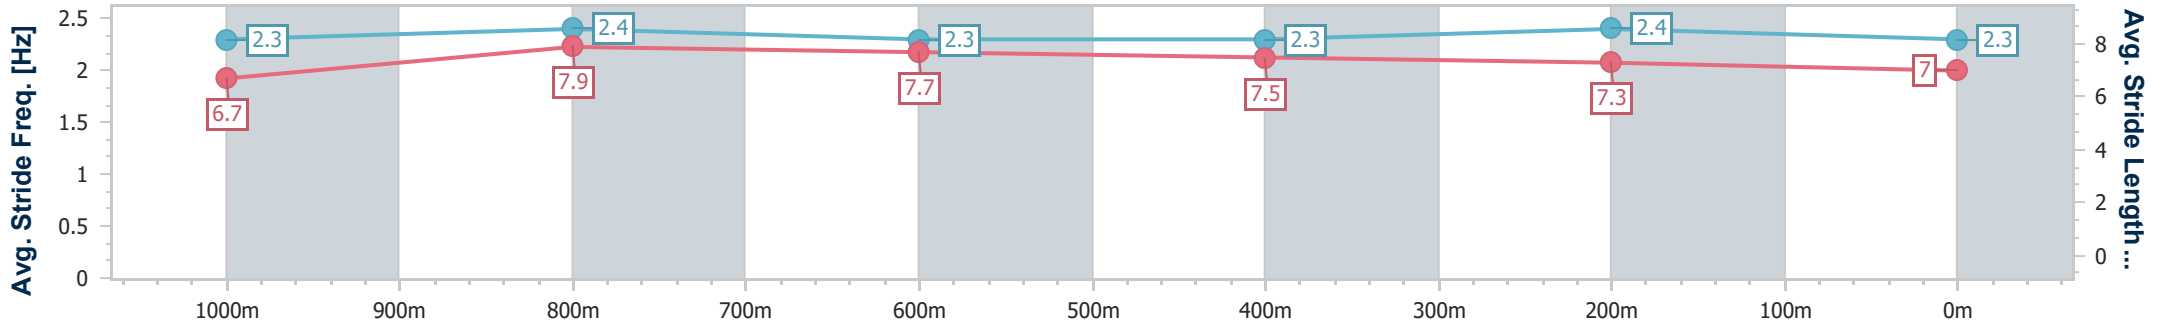

Horse/Jockey Name	Sailor's Secret
Final Rank	8
Fastest Section Time (Section)	0:10.66 (1000m)
Top Speed [km/h] (Section)	70.3 (1000m)
Race State	Finished

Doomben QLD Professional
Race 10: SEASON GREETINGS FROM BRC Class 6 Handicap - 1200m
30 December 2023 - 17:53
Track Rating: Soft 6, Weather: Overcast, Rail Position: +3m Entire

BRISBANE
RACING CLUB

Section	Overall	1000m	800m	600m	400m	200m
Section Times	1:10.88 [8] (0:13.16)	0:57.72 [1] (0:10.66)	0:47.06 [2] (0:11.21)	0:35.85 [2] (0:11.53)	0:24.32 [2] (0:11.55)	0:12.77 [5] (0:12.77)
Average Speed [km/h]	54.8	67.9	64.6	62.7	62.4	56.5
Top Speed [km/h]	70.1	70.3	66.5	63.6	63.8	60.0
Avg. Dist. to Rail [m]	10.1	3.1	1.0	0.9	1.7	2.4
Avg. Stride Freq. [Hz]	2.3	2.4	2.3	2.3	2.4	2.3
Avg. Stride Length [m]	6.7	7.9	7.7	7.5	7.3	7.0

- [ ] Ranking at each section and finish
- -.-.- No data available at this section
- NA No data available