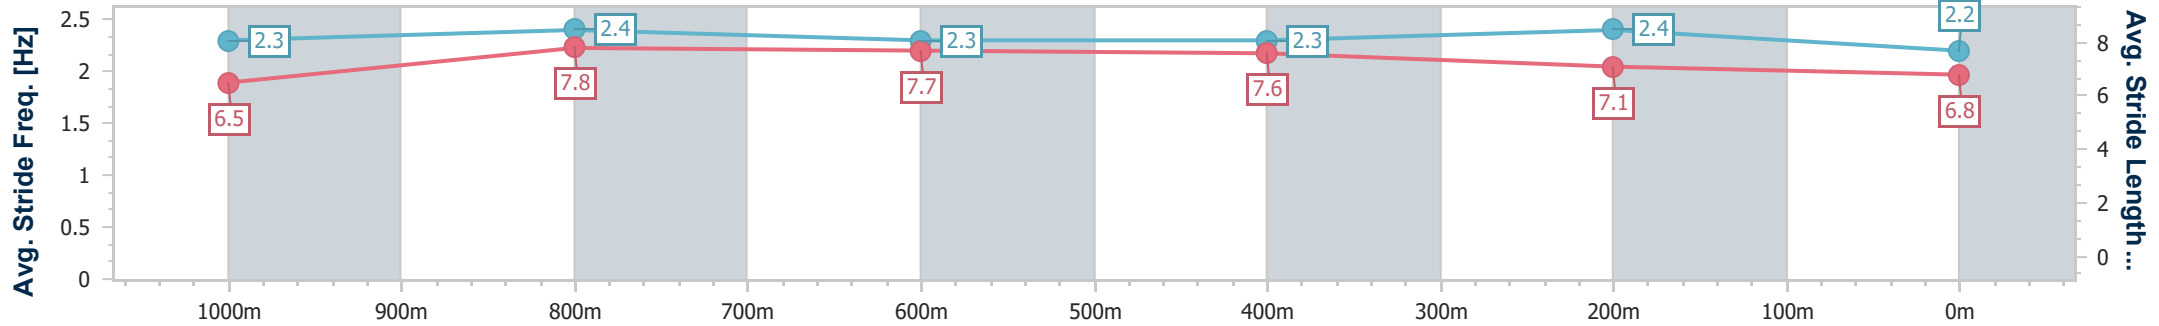

- [] Ranking at each section and finish
- .-.- No data available at this section
- NA No data available

Horse/Jockey Name	Dr Why Not
Final Rank	13
Fastest Section Time (Section)	0:10.71 (1000m)
Top Speed [km/h] (Section)	70.3 (Overall)
Race State	Finished

Doomben QLD Professional
Race 10: SEASON GREETINGS FROM BRC Class 6 Handicap - 1200m

30 December 2023 - 17:53

BRISBANE RACING CLUB

Track Rating: Soft 6, Weather: Overcast, Rail Position: +3m Entire

Section	Overall	1000m	800m	600m	400m	200m
Section Times	1:11.26 [13] (0:13.35)	0:57.91 [4] (0:10.71)	0:47.20 [4] (0:11.15)	0:36.05 [4] (0:11.41)	0:24.64 [4] (0:11.59)	0:13.05 [7] (0:13.05)
Average Speed [km/h]	53.8	67.6	65.0	63.9	62.5	55.1
Top Speed [km/h]	70.3	70.2	66.7	64.6	64.7	59.5
Avg. Dist. to Rail [m]	7.9	2.6	1.3	1.7	3.4	3.8
Avg. Stride Freq. [Hz]	2.3	2.4	2.3	2.3	2.4	2.2
Avg. Stride Length [m]	6.5	7.8	7.7	7.6	7.1	6.8

- [] Ranking at each section and finish
- .-.- No data available at this section
- NA No data available

Horse/Jockey Name	Treporti
Final Rank	14
Fastest Section Time (Section)	0:10.94 (1000m)
Top Speed [km/h] (Section)	66.8 (1000m)
Race State	Finished