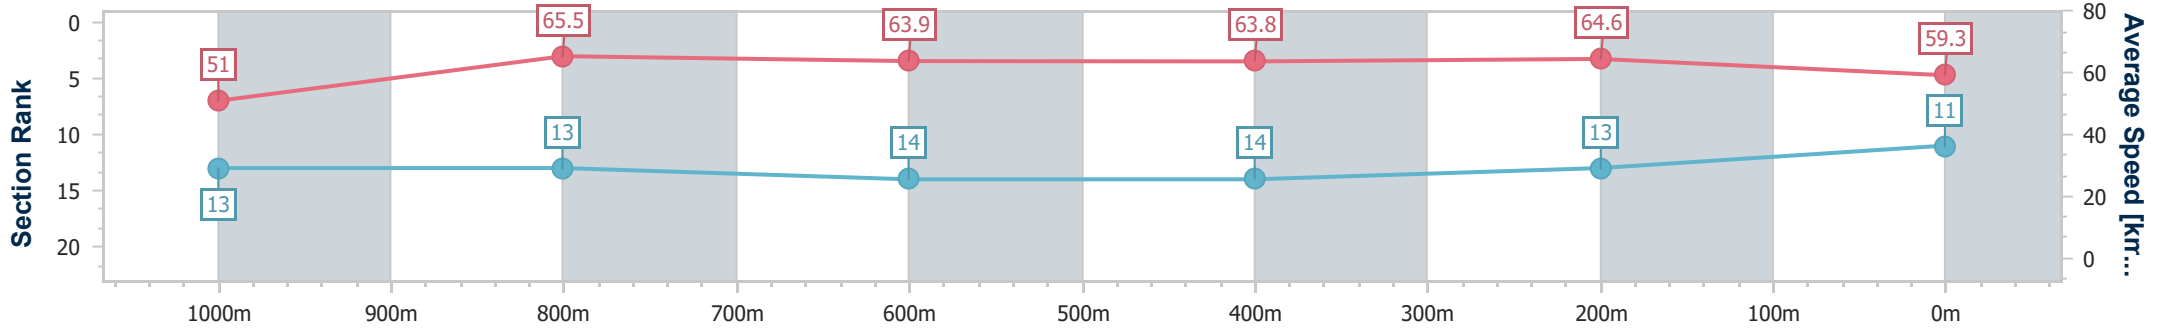

Horse/Jockey Name	Iring
Final Rank	11
Fastest Section Time (Section)	0:11.01 (1000m)
Top Speed [km/h] (Section)	66.2 (Overall)
Race State	Finished

Doomben QLD Professional
Race 10: SEASON GREETINGS FROM BRC Class 6 Handicap - 1200m
30 December 2023 - 17:53
Track Rating: Soft 6, Weather: Overcast, Rail Position: +3m Entire

BRISBANE
RACING CLUB

Section	Overall	1000m	800m	600m	400m	200m
Section Times	1:11.12 [11] (0:14.13)	0:56.99 [13] (0:11.01)	0:45.98 [13] (0:11.35)	0:34.63 [14] (0:11.37)	0:23.26 [14] (0:11.12)	0:12.14 [13] (0:12.14)
Average Speed [km/h]	51.0	65.5	63.9	63.8	64.6	59.3
Top Speed [km/h]	66.2	66.2	64.6	64.3	66.0	62.8
Avg. Dist. to Rail [m]	3.5	0.6	1.2	1.3	0.5	1.2
Avg. Stride Freq. [Hz]	2.4	2.5	2.4	2.5	2.5	2.4
Avg. Stride Length [m]	5.8	7.3	7.2	7.1	7.2	6.8

- [ ] Ranking at each section and finish
- -.-.- No data available at this section
- NA No data available