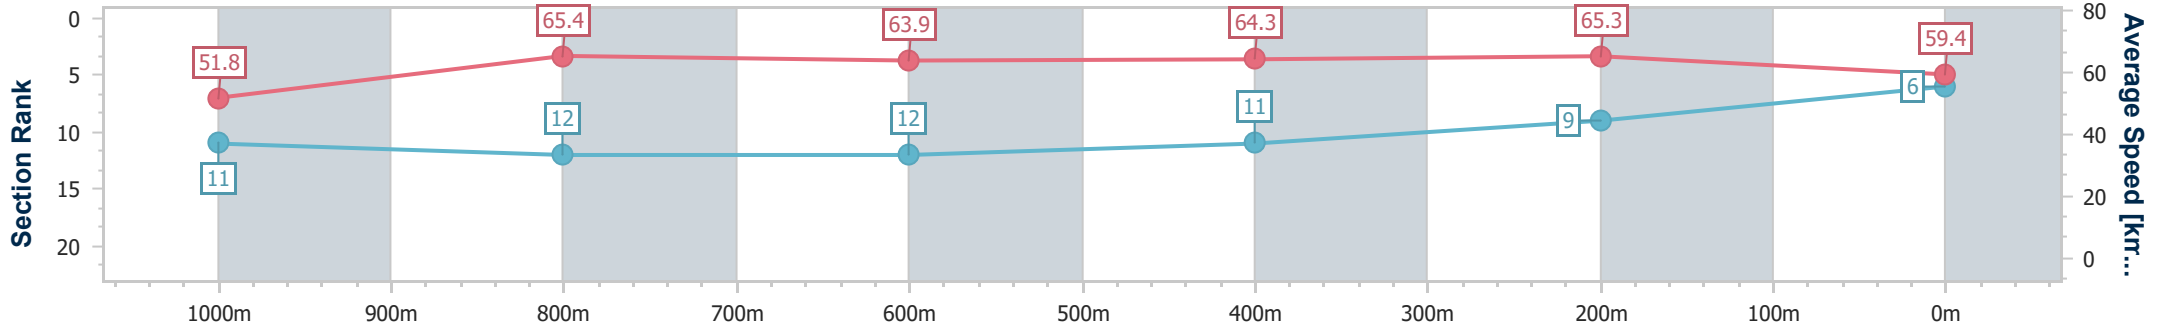

Horse/Jockey Name	Navas Two
Final Rank	6
Fastest Section Time (Section)	0:10.99 (400m)
Top Speed [km/h] (Section)	66.6 (400m)
Race State	Finished

Doomben QLD Professional
Race 10: SEASON GREETINGS FROM BRC Class 6 Handicap - 1200m
30 December 2023 - 17:53
Track Rating: Soft 6, Weather: Overcast, Rail Position: +3m Entire

BRISBANE
RACING CLUB

Section	Overall	1000m	800m	600m	400m	200m
Section Times	1:10.53 [6] (0:13.91)	0:56.62 [11] (0:11.04)	0:45.58 [12] (0:11.28)	0:34.30 [12] (0:11.18)	0:23.12 [11] (0:10.99)	0:12.13 [9] (0:12.13)
Average Speed [km/h]	51.8	65.4	63.9	64.3	65.3	59.4
Top Speed [km/h]	65.0	66.0	64.7	65.0	66.6	63.1
Avg. Dist. to Rail [m]	1.0	0.6	0.3	0.5	1.4	1.6
Avg. Stride Freq. [Hz]	2.2	2.3	2.3	2.3	2.3	2.2
Avg. Stride Length [m]	6.5	8.0	7.8	7.8	7.8	7.5

- [ ] Ranking at each section and finish
- -.-.- No data available at this section
- NA No data available