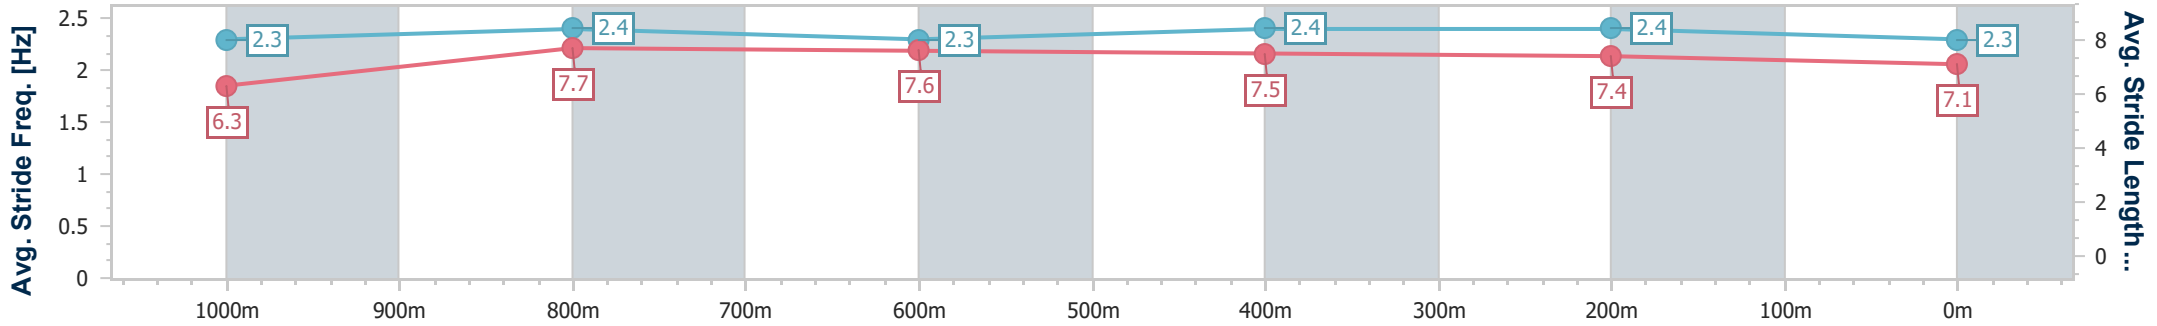

Doomben QLD Professional
Race 10: SEASON GREETINGS FROM BRC Class 6 Handicap - 1200m
 30 December 2023 - 17:53
 Track Rating: Soft 6, Weather: Overcast, Rail Position: +3m Entire

BRISBANE
RACING CLUB

Section	Overall	1000m	800m	600m	400m	200m
Section Times	1:10.39 [3] (0:13.72)	0:56.67 [10] (0:10.82)	0:45.85 [10] (0:11.22)	0:34.63 [10] (0:11.17)	0:23.46 [8] (0:11.25)	0:12.21 [6] (0:12.21)
Average Speed [km/h]	52.7	66.4	64.2	63.6	63.7	59.1
Top Speed [km/h]	66.4	68.6	65.6	65.5	64.5	62.3
Avg. Dist. to Rail [m]	3.9	1.2	0.4	1.7	1.3	2.1
Avg. Stride Freq. [Hz]	2.3	2.4	2.3	2.4	2.4	2.3
Avg. Stride Length [m]	6.3	7.7	7.6	7.5	7.4	7.1