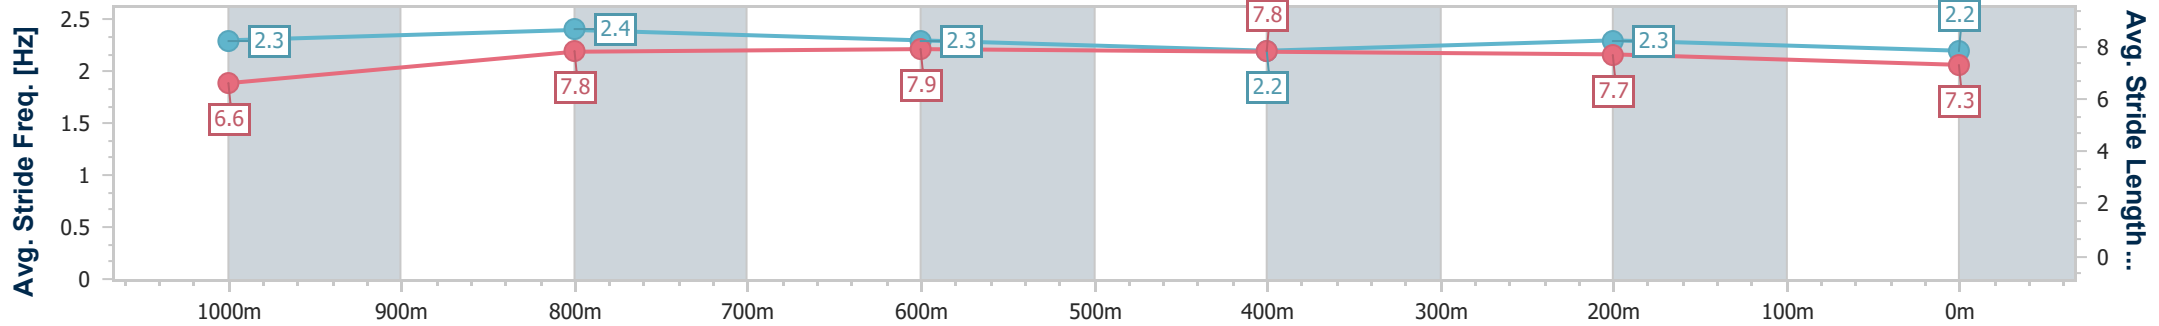

Doomben QLD Professional
Race 10: SEASON GREETINGS FROM BRC Class 6 Handicap - 1200m

30 December 2023 - 17:53

BRISBANE RACING CLUB

Track Rating: Soft 6, Weather: Overcast, Rail Position: +3m Entire

Section	Overall	1000m	800m	600m	400m	200m
Section Times	1:11.04 [10] (0:13.42)	0:57.62 [5] (0:10.87)	0:46.75 [7] (0:11.34)	0:35.41 [8] (0:11.56)	0:23.85 [10] (0:11.36)	0:12.49 [11] (0:12.49)
Average Speed [km/h]	53.8	66.3	64.3	62.9	63.3	57.7
Top Speed [km/h]	66.6	67.9	65.1	65.2	65.2	61.3
Avg. Dist. to Rail [m]	4.8	1.6	2.0	1.8	1.0	1.3
Avg. Stride Freq. [Hz]	2.3	2.4	2.3	2.2	2.3	2.2
Avg. Stride Length [m]	6.6	7.8	7.9	7.8	7.7	7.3

- [] Ranking at each section and finish
- .-.- No data available at this section
- NA No data available

Horse/Jockey Name	Iring
Final Rank	11
Fastest Section Time (Section)	0:11.01 (1000m)
Top Speed [km/h] (Section)	66.2 (Overall)
Race State	Finished