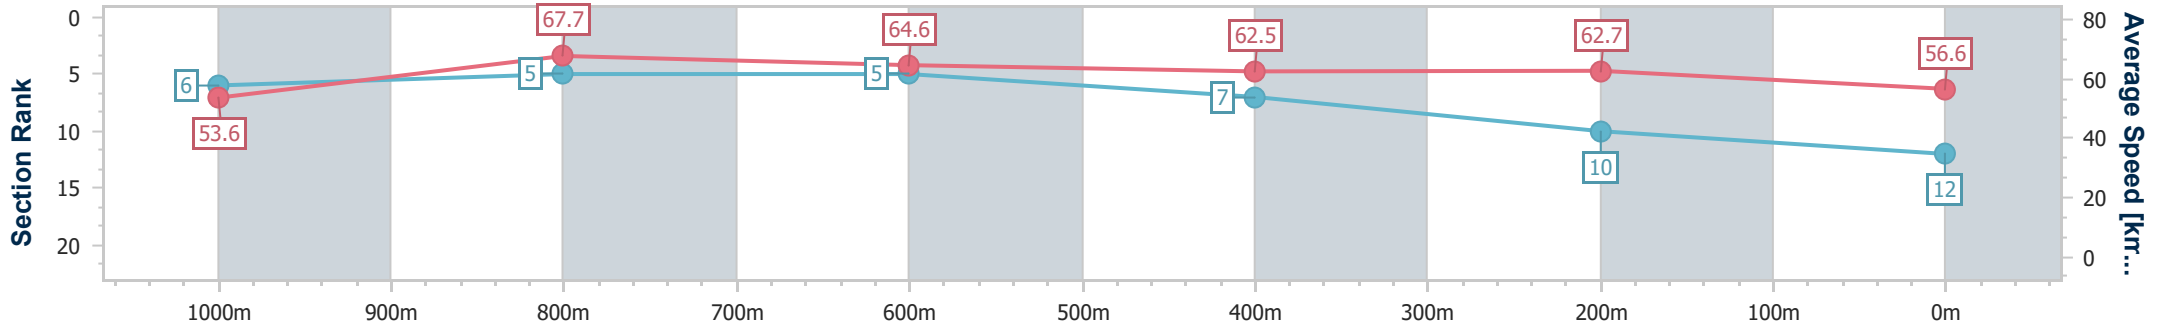

Horse/Jockey Name	Self Indulgent
Final Rank	12
Fastest Section Time (Section)	0:10.61 (1000m)
Top Speed [km/h] (Section)	70.0 (1000m)
Race State	Finished

Doomben QLD Professional
Race 10: SEASON GREETINGS FROM BRC Class 6 Handicap - 1200m
30 December 2023 - 17:53
Track Rating: Soft 6, Weather: Overcast, Rail Position: +3m Entire

BRISBANE
RACING CLUB

Section	Overall	1000m	800m	600m	400m	200m
Section Times	1:11.13 [12] (0:13.50)	0:57.63 [6] (0:10.61)	0:47.02 [5] (0:11.20)	0:35.82 [5] (0:11.62)	0:24.20 [7] (0:11.50)	0:12.70 [10] (0:12.70)
Average Speed [km/h]	53.6	67.7	64.6	62.5	62.7	56.6
Top Speed [km/h]	67.2	70.0	65.9	63.3	64.0	61.1
Avg. Dist. to Rail [m]	8.9	1.5	0.7	1.8	2.3	5.4
Avg. Stride Freq. [Hz]	2.4	2.5	2.4	2.4	2.4	2.3
Avg. Stride Length [m]	6.1	7.5	7.4	7.3	7.3	6.8

- [ ] Ranking at each section and finish
- -.-.- No data available at this section
- NA No data available