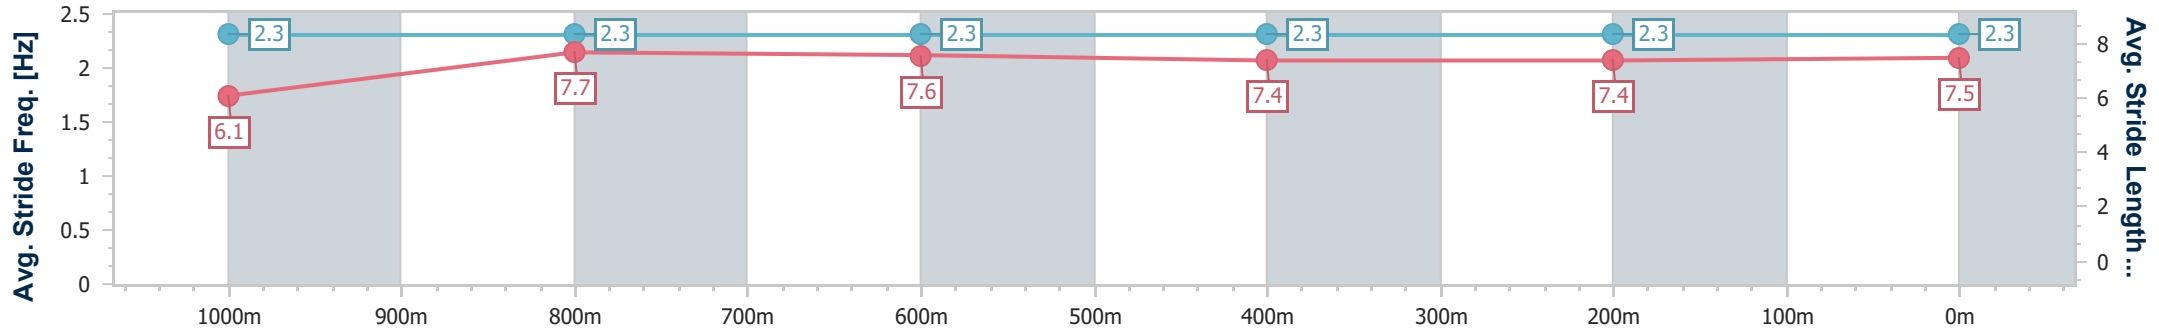

Horse/Jockey Name	Hot Spring Gold
Final Rank	9
Fastest Section Time (Section)	0:11.53 (1000m)
Top Speed [km/h] (Section)	64.4 (1000m)
Race State	Finished

Toowoomba QLD Professional
Race 7: EUREKA STUD KING OF THE MOUNTAIN
CONSOLATION OPEN HANDICAP - 1200m

01 January 2024 - 17:13

Track Rating: Good 3 , Weather: Overcast, Rail Position: True

Section	Overall	1000m	800m	600m	400m	200m
Section Times	1:12.80 [9] (0:14.24)	0:58.56 [10] (0:11.53)	0:47.03 [10] (0:11.83)	0:35.20 [9] (0:11.86)	0:23.34 [11] (0:11.67)	0:11.67 [11] (0:11.67)
Average Speed [km/h]	50.5	63.0	61.3	61.3	62.0	61.7
Top Speed [km/h]	64.1	64.4	62.4	62.5	63.6	63.4
Avg. Dist. to Rail [m]	8.3	2.8	2.1	1.0	2.3	2.7
Avg. Stride Freq. [Hz]	2.3	2.3	2.3	2.3	2.3	2.3
Avg. Stride Length [m]	6.1	7.7	7.6	7.4	7.4	7.5

- [ ] Ranking at each section and finish
- -.-.- No data available at this section
- NA No data available