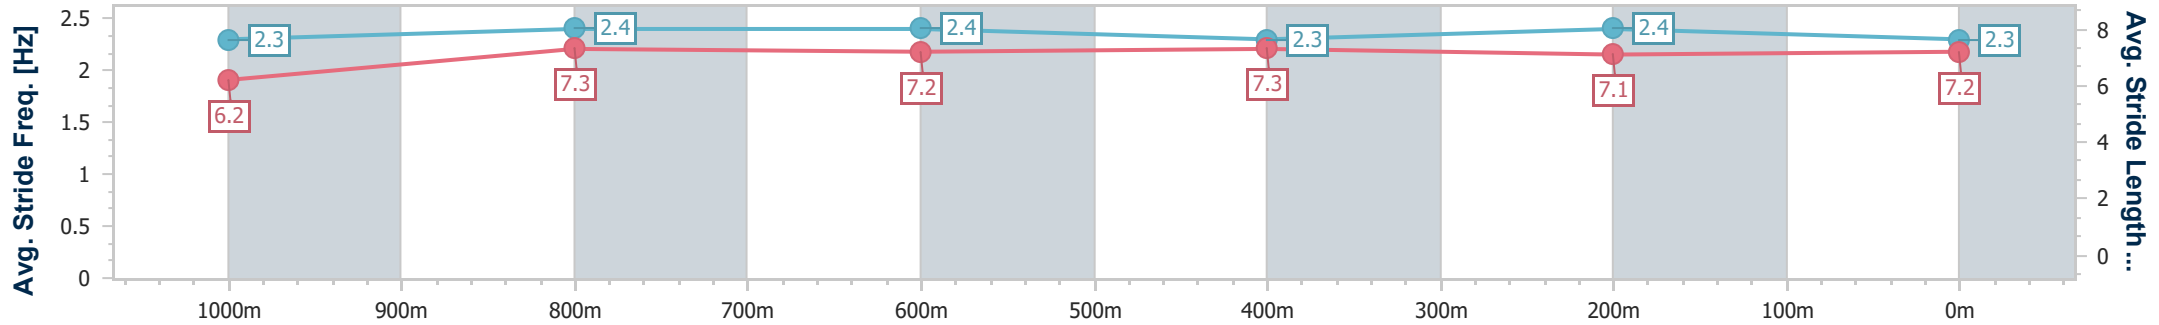

- [] Ranking at each section and finish
- .-.- No data available at this section
- NA No data available

Horse/Jockey Name	Bean Dancing
Final Rank	11
Fastest Section Time (Section)	0:11.38 (1000m)
Top Speed [km/h] (Section)	66.3 (Overall)
Race State	Finished

Toowoomba QLD Professional
Race 7: EUREKA STUD KING OF THE MOUNTAIN
CONSOLATION OPEN HANDICAP - 1200m

01 January 2024 - 17:13

Track Rating: Good 3 , Weather: Overcast, Rail Position: True

Section	Overall	1000m	800m	600m	400m	200m
Section Times	1:13.33 [11] (0:14.03)	0:59.30 [8] (0:11.38)	0:47.92 [7] (0:11.87)	0:36.05 [7] (0:11.91)	0:24.14 [7] (0:12.01)	0:12.13 [12] (0:12.13)
Average Speed [km/h]	51.5	63.7	61.2	61.2	60.6	59.6
Top Speed [km/h]	66.3	66.0	62.7	63.1	61.8	60.6
Avg. Dist. to Rail [m]	7.8	2.9	2.2	2.3	3.8	2.2
Avg. Stride Freq. [Hz]	2.3	2.4	2.4	2.3	2.4	2.3
Avg. Stride Length [m]	6.2	7.3	7.2	7.3	7.1	7.2