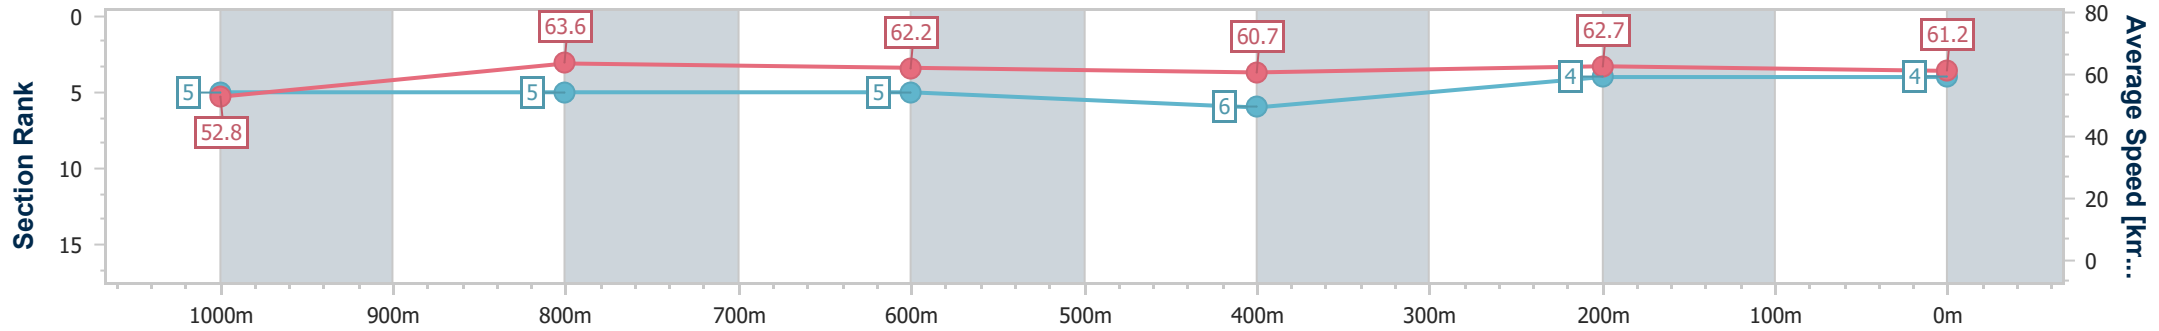

Toowoomba QLD Professional
 Race 7: EUREKA STUD KING OF THE MOUNTAIN
 CONSOLATION OPEN HANDICAP - 1200m

01 January 2024 - 17:13

Track Rating: Good 3 , Weather: Overcast, Rail Position: True

Section	Overall	1000m	800m	600m	400m	200m
Section Times	1:12.21 [4] (0:13.61)	0:58.60 [5] (0:11.53)	0:47.07 [5] (0:11.75)	0:35.32 [5] (0:11.93)	0:23.39 [6] (0:11.62)	0:11.77 [4] (0:11.77)
Average Speed [km/h]	52.8	63.6	62.2	60.7	62.7	61.2
Top Speed [km/h]	65.3	66.8	63.7	62.6	63.4	62.4
Avg. Dist. to Rail [m]	8.8	4.3	3.7	1.5	3.2	3.6
Avg. Stride Freq. [Hz]	2.3	2.4	2.3	2.3	2.4	2.3
Avg. Stride Length [m]	6.5	7.5	7.4	7.3	7.3	7.2