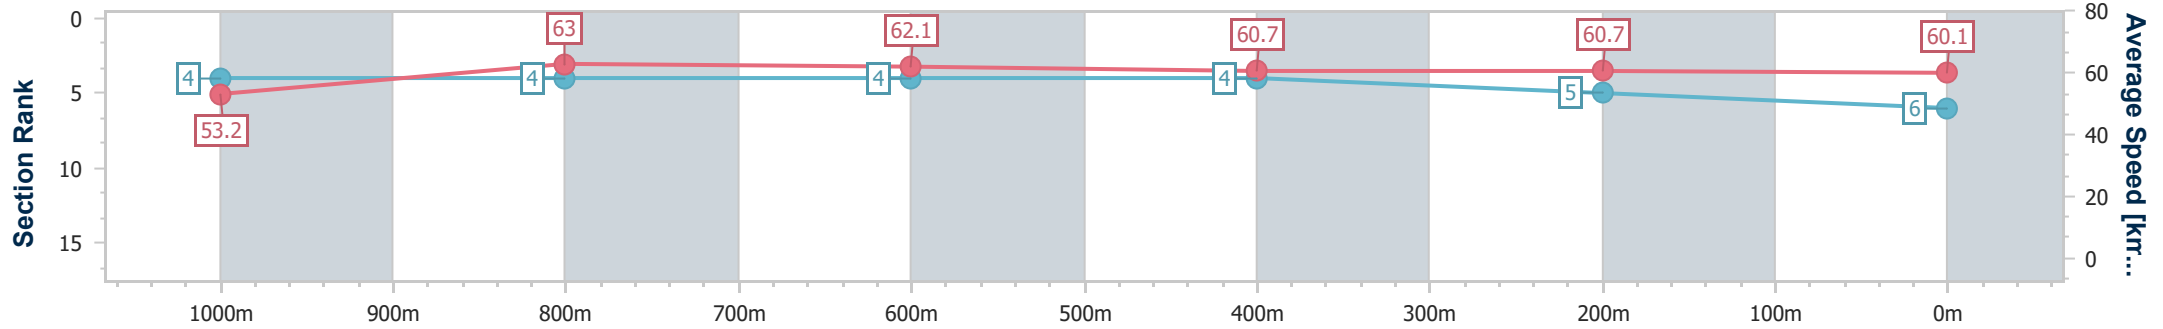

Horse/Jockey Name	Don't Stop
Final Rank	6
Fastest Section Time (Section)	0:11.50 (1000m)
Top Speed [km/h] (Section)	65.8 (1000m)
Race State	Finished

Toowoomba QLD Professional
Race 7: EUREKA STUD KING OF THE MOUNTAIN
CONSOLATION OPEN HANDICAP - 1200m

01 January 2024 - 17:13

Track Rating: Good 3 , Weather: Overcast, Rail Position: True

Section	Overall	1000m	800m	600m	400m	200m
Section Times	1:12.43 [6] (0:13.54)	0:58.89 [4] (0:11.50)	0:47.39 [4] (0:11.75)	0:35.64 [4] (0:11.86)	0:23.78 [4] (0:11.85)	0:11.93 [5] (0:11.93)
Average Speed [km/h]	53.2	63.0	62.1	60.7	60.7	60.1
Top Speed [km/h]	65.6	65.8	63.0	62.6	62.1	62.0
Avg. Dist. to Rail [m]	4.0	2.3	2.4	0.8	0.6	0.6
Avg. Stride Freq. [Hz]	2.1	2.2	2.2	2.2	2.2	2.2
Avg. Stride Length [m]	6.9	7.9	7.9	7.7	7.7	7.7

- [ ] Ranking at each section and finish
- -.-.- No data available at this section
- NA No data available