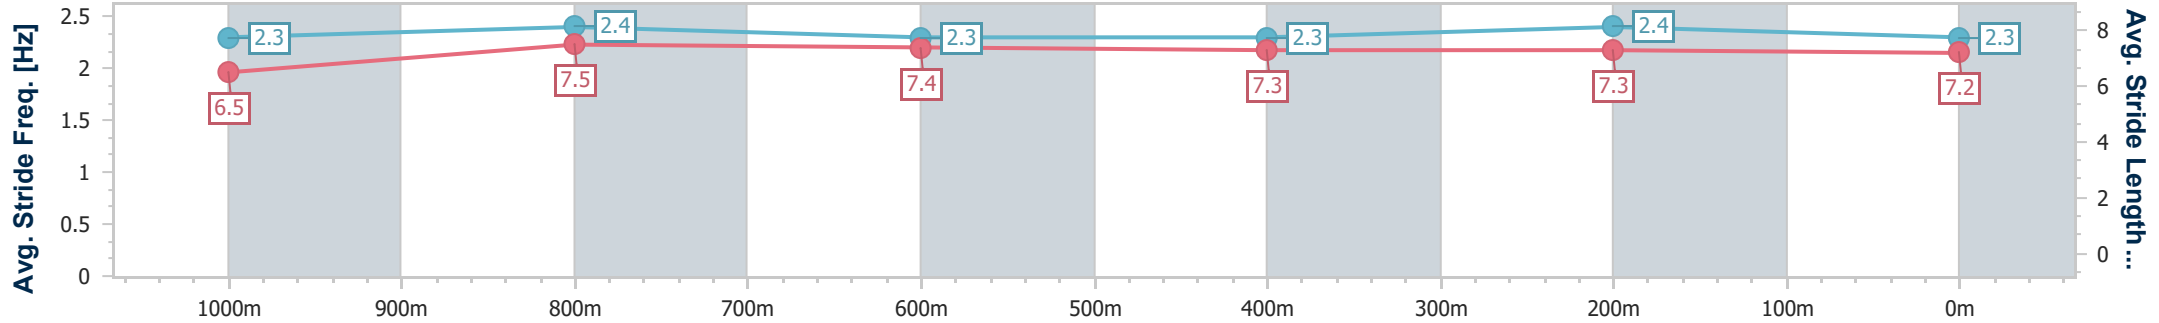

Toowoomba QLD Professional
 Race 7: EUREKA STUD KING OF THE MOUNTAIN
 CONSOLATION OPEN HANDICAP - 1200m

01 January 2024 - 17:13

Track Rating: Good 3 , Weather: Overcast, Rail Position: True

Section	Overall	1000m	800m	600m	400m	200m
Section Times	1:12.21 [4] (0:13.61)	0:58.60 [5] (0:11.53)	0:47.07 [5] (0:11.75)	0:35.32 [5] (0:11.93)	0:23.39 [6] (0:11.62)	0:11.77 [4] (0:11.77)
Average Speed [km/h]	52.8	63.6	62.2	60.7	62.7	61.2
Top Speed [km/h]	65.3	66.8	63.7	62.6	63.4	62.4
Avg. Dist. to Rail [m]	8.8	4.3	3.7	1.5	3.2	3.6
Avg. Stride Freq. [Hz]	2.3	2.4	2.3	2.3	2.4	2.3
Avg. Stride Length [m]	6.5	7.5	7.4	7.3	7.3	7.2