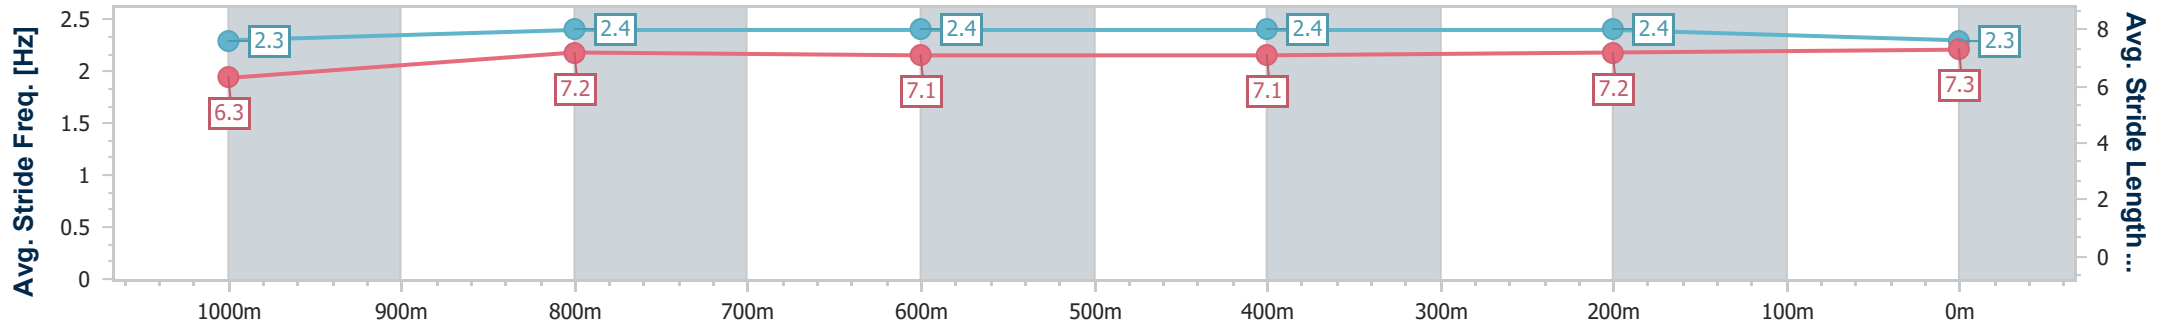

Horse/Jockey Name	Count The Coin
Final Rank	8
Fastest Section Time (Section)	0:11.52 (400m)
Top Speed [km/h] (Section)	63.7 (1000m)
Race State	Finished

Toowoomba QLD Professional
Race 7: EUREKA STUD KING OF THE MOUNTAIN
CONSOLATION OPEN HANDICAP - 1200m

01 January 2024 - 17:13

Track Rating: Good 3 , Weather: Overcast, Rail Position: True

Section	Overall	1000m	800m	600m	400m	200m
Section Times	1:12.66 [8] (0:14.15)	0:58.51 [9] (0:11.56)	0:46.95 [9] (0:12.05)	0:34.90 [10] (0:11.71)	0:23.19 [12] (0:11.52)	0:11.67 [9] (0:11.67)
Average Speed [km/h]	50.9	62.7	60.2	61.4	62.2	61.7
Top Speed [km/h]	63.5	63.7	61.8	63.3	62.7	62.4
Avg. Dist. to Rail [m]	7.0	1.4	1.8	1.1	1.5	0.6
Avg. Stride Freq. [Hz]	2.3	2.4	2.4	2.4	2.4	2.3
Avg. Stride Length [m]	6.3	7.2	7.1	7.1	7.2	7.3

- [ ] Ranking at each section and finish
- -.-.- No data available at this section
- NA No data available