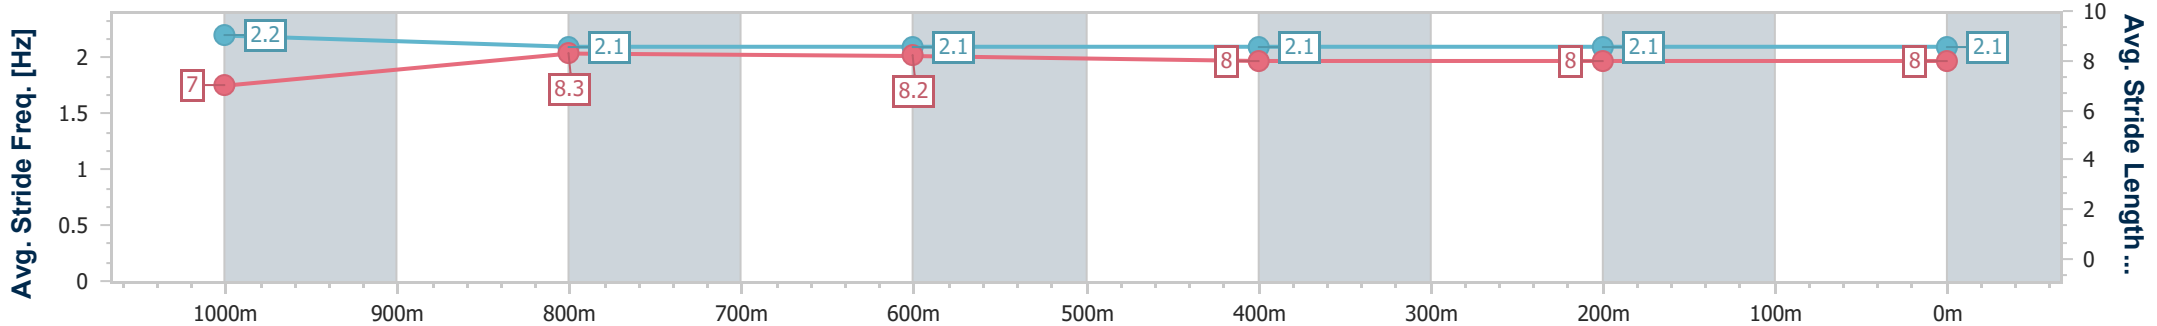

Toowoomba QLD Professional
 Race 7: EUREKA STUD KING OF THE MOUNTAIN
 CONSOLATION OPEN HANDICAP - 1200m

01 January 2024 - 17:13

Track Rating: Good 3 , Weather: Overcast, Rail Position: True

Section	Overall	1000m	800m	600m	400m	200m
Section Times	1:11.75 [1] (0:13.33)	0:58.42 [3] (0:11.32)	0:47.10 [2] (0:11.66)	0:35.44 [2] (0:11.94)	0:23.50 [1] (0:11.66)	0:11.84 [1] (0:11.84)
Average Speed [km/h]	53.9	63.6	61.9	59.9	61.8	60.7
Top Speed [km/h]	68.2	66.8	62.8	61.5	62.8	61.9
Avg. Dist. to Rail [m]	3.5	0.4	0.2	0.6	0.7	0.9
Avg. Stride Freq. [Hz]	2.2	2.1	2.1	2.1	2.1	2.1
Avg. Stride Length [m]	7.0	8.3	8.2	8.0	8.0	8.0