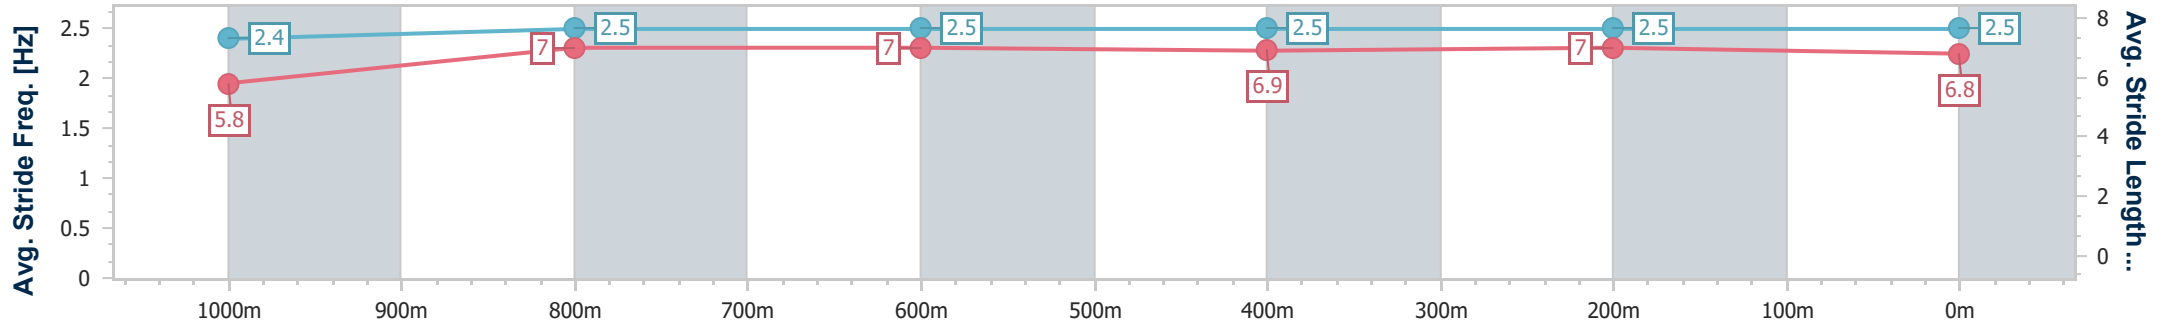

- [] Ranking at each section and finish
- .-.- No data available at this section
- NA No data available

Horse/Jockey Name	Incomparable
Final Rank	10
Fastest Section Time (Section)	0:11.54 (1000m)
Top Speed [km/h] (Section)	65.3 (1000m)
Race State	Finished

Toowoomba QLD Professional
 Race 7: EUREKA STUD KING OF THE MOUNTAIN
 CONSOLATION OPEN HANDICAP - 1200m

01 January 2024 - 17:13

Track Rating: Good 3 , Weather: Overcast, Rail Position: True

Section	Overall	1000m	800m	600m	400m	200m
Section Times	1:12.94 [10] (0:14.47)	0:58.47 [11] (0:11.54)	0:46.93 [11] (0:11.80)	0:35.13 [11] (0:11.63)	0:23.50 [10] (0:11.55)	0:11.95 [10] (0:11.95)
Average Speed [km/h]	49.9	62.8	61.5	62.1	62.9	60.4
Top Speed [km/h]	64.7	65.3	64.4	64.3	63.9	61.1
Avg. Dist. to Rail [m]	8.8	1.6	1.5	1.3	3.2	7.0
Avg. Stride Freq. [Hz]	2.4	2.5	2.5	2.5	2.5	2.5
Avg. Stride Length [m]	5.8	7.0	7.0	6.9	7.0	6.8