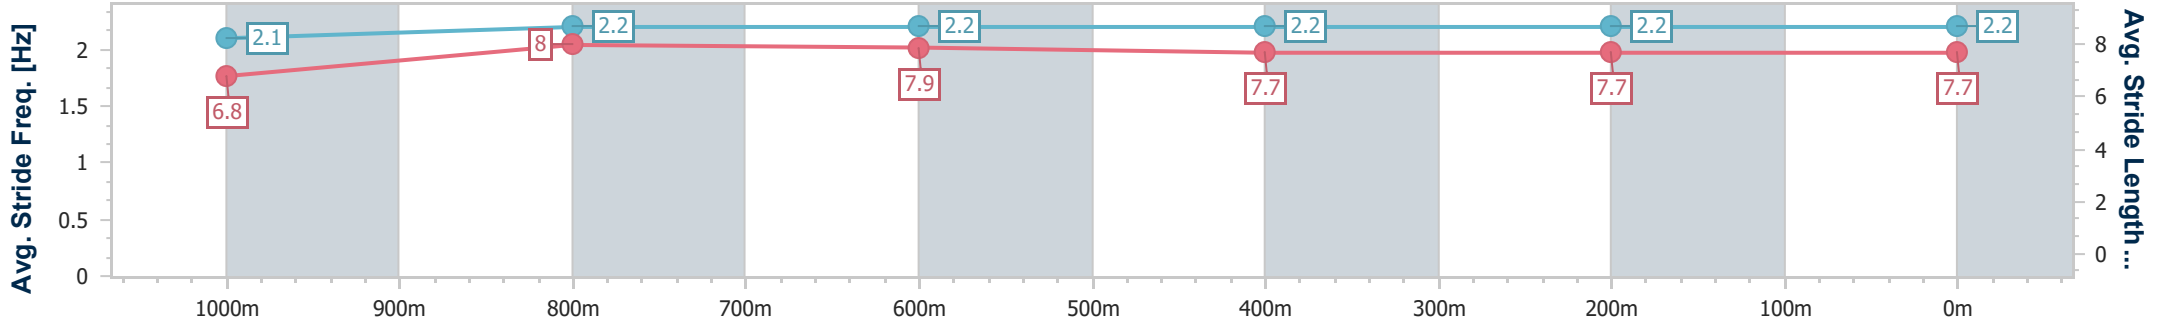

Horse/Jockey Name	The Cullinan
Final Rank	7
Fastest Section Time (Section)	0:11.55 (400m)
Top Speed [km/h] (Section)	65.2 (Overall)
Race State	Finished

Toowoomba QLD Professional
Race 7: EUREKA STUD KING OF THE MOUNTAIN
CONSOLATION OPEN HANDICAP - 1200m

01 January 2024 - 17:13

Track Rating: Good 3 , Weather: Overcast, Rail Position: True

Section	Overall	1000m	800m	600m	400m	200m
Section Times	1:12.61 [7] (0:13.95)	0:58.66 [7] (0:11.64)	0:47.02 [8] (0:11.87)	0:35.15 [8] (0:11.83)	0:23.32 [8] (0:11.55)	0:11.77 [8] (0:11.77)
Average Speed [km/h]	51.7	62.1	61.3	60.6	62.0	61.2
Top Speed [km/h]	65.2	65.1	62.1	61.9	62.8	62.2
Avg. Dist. to Rail [m]	3.9	1.7	1.4	0.7	0.9	1.4
Avg. Stride Freq. [Hz]	2.1	2.2	2.2	2.2	2.2	2.2
Avg. Stride Length [m]	6.8	8.0	7.9	7.7	7.7	7.7

- [ ] Ranking at each section and finish
- -.-.- No data available at this section
- NA No data available