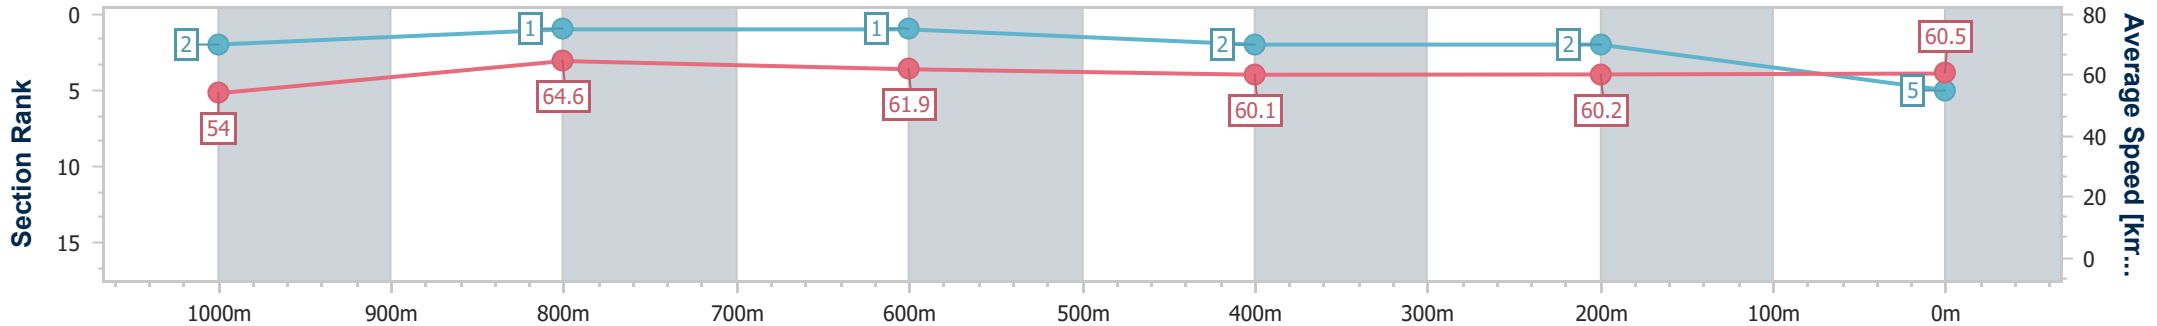

Horse/Jockey Name	Sir Rocket
Final Rank	5
Fastest Section Time (Section)	0:11.22 (1000m)
Top Speed [km/h] (Section)	68.2 (Overall)
Race State	Finished

Toowoomba QLD Professional
Race 7: EUREKA STUD KING OF THE MOUNTAIN
CONSOLATION OPEN HANDICAP - 1200m

01 January 2024 - 17:13

Track Rating: Good 3 , Weather: Overcast, Rail Position: True

Section	Overall	1000m	800m	600m	400m	200m
Section Times	1:12.23 [5] (0:13.32)	0:58.91 [2] (0:11.22)	0:47.69 [1] (0:11.73)	0:35.96 [1] (0:12.04)	0:23.92 [2] (0:11.99)	0:11.93 [2] (0:11.93)
Average Speed [km/h]	54.0	64.6	61.9	60.1	60.2	60.5
Top Speed [km/h]	68.2	68.1	62.4	62.0	61.3	61.3
Avg. Dist. to Rail [m]	10.6	2.6	2.2	0.9	1.0	0.2
Avg. Stride Freq. [Hz]	2.3	2.3	2.3	2.2	2.3	2.2
Avg. Stride Length [m]	6.5	7.8	7.6	7.6	7.3	7.5

- [ ] Ranking at each section and finish
- -.-.- No data available at this section
- NA No data available