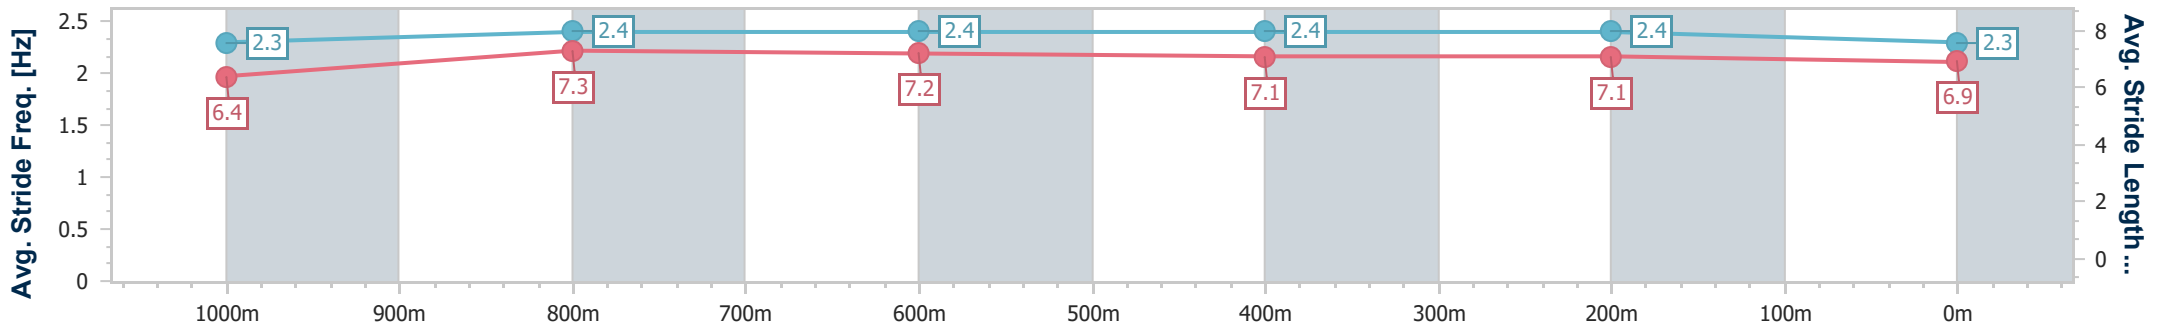

- [] Ranking at each section and finish
- .-.- No data available at this section
- NA No data available

Horse/Jockey Name	Courtesy Bus
Final Rank	12
Fastest Section Time (Section)	0:11.45 (1000m)
Top Speed [km/h] (Section)	70.2 (Overall)
Race State	Finished

Toowoomba QLD Professional
 Race 7: EUREKA STUD KING OF THE MOUNTAIN
 CONSOLATION OPEN HANDICAP - 1200m

01 January 2024 - 17:13

Track Rating: Good 3 , Weather: Overcast, Rail Position: True

Section	Overall	1000m	800m	600m	400m	200m
Section Times	1:13.42 [12] (0:13.30)	1:00.12 [1] (0:11.45)	0:48.67 [3] (0:11.81)	0:36.86 [3] (0:12.01)	0:24.85 [3] (0:12.17)	0:12.68 [7] (0:12.68)
Average Speed [km/h]	54.2	63.6	61.7	60.8	59.9	56.7
Top Speed [km/h]	70.2	67.3	63.4	62.3	60.7	59.1
Avg. Dist. to Rail [m]	9.2	3.1	3.7	2.9	3.1	3.7
Avg. Stride Freq. [Hz]	2.3	2.4	2.4	2.4	2.4	2.3
Avg. Stride Length [m]	6.4	7.3	7.2	7.1	7.1	6.9

- [] Ranking at each section and finish
- .-.- No data available at this section
- NA No data available