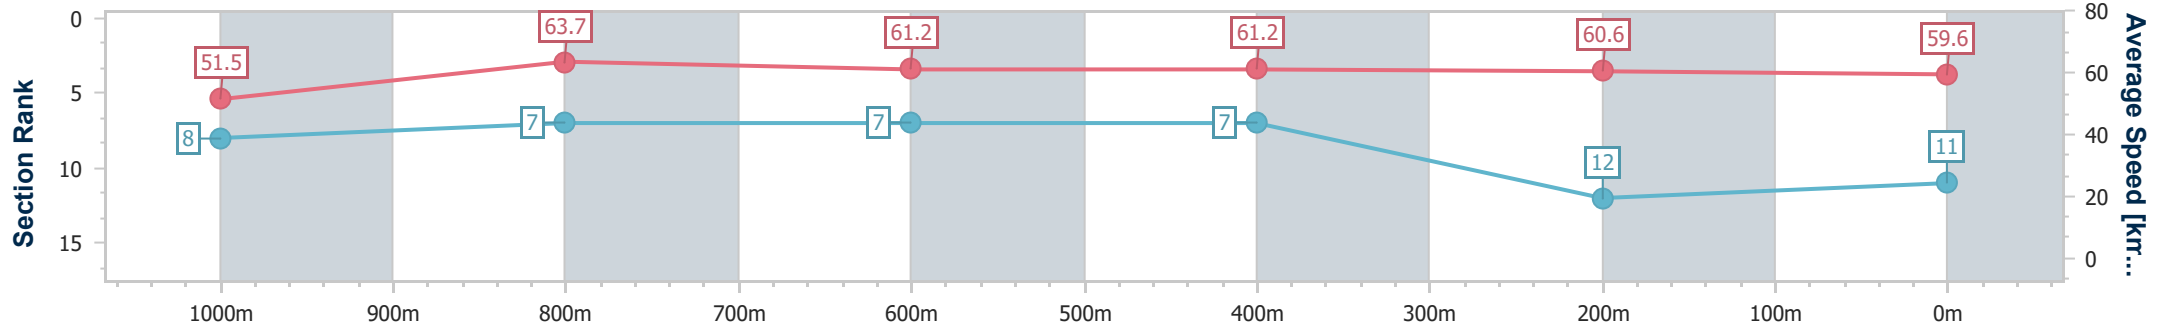

- [] Ranking at each section and finish
- .-.- No data available at this section
- NA No data available

Horse/Jockey Name	Bean Dancing
Final Rank	11
Fastest Section Time (Section)	0:11.38 (1000m)
Top Speed [km/h] (Section)	66.3 (Overall)
Race State	Finished

Toowoomba QLD Professional
Race 7: EUREKA STUD KING OF THE MOUNTAIN
CONSOLATION OPEN HANDICAP - 1200m

01 January 2024 - 17:13

Track Rating: Good 3 , Weather: Overcast, Rail Position: True

Section	Overall	1000m	800m	600m	400m	200m
Section Times	1:13.33 [11] (0:14.03)	0:59.30 [8] (0:11.38)	0:47.92 [7] (0:11.87)	0:36.05 [7] (0:11.91)	0:24.14 [7] (0:12.01)	0:12.13 [12] (0:12.13)
Average Speed [km/h]	51.5	63.7	61.2	61.2	60.6	59.6
Top Speed [km/h]	66.3	66.0	62.7	63.1	61.8	60.6
Avg. Dist. to Rail [m]	7.8	2.9	2.2	2.3	3.8	2.2
Avg. Stride Freq. [Hz]	2.3	2.4	2.4	2.3	2.4	2.3
Avg. Stride Length [m]	6.2	7.3	7.2	7.3	7.1	7.2