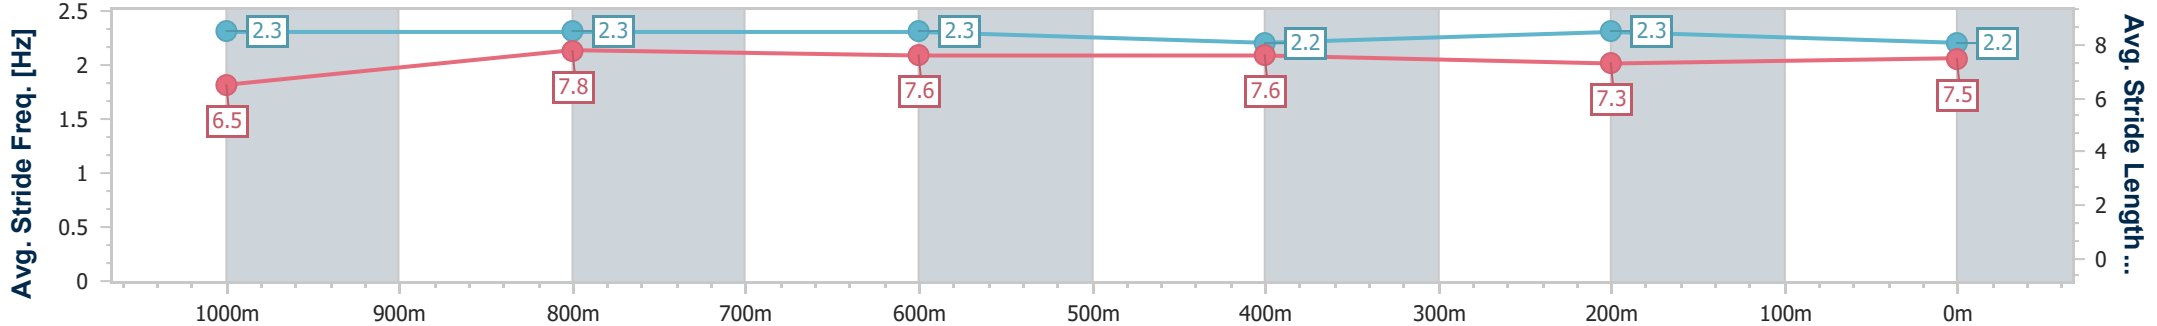

Horse/Jockey Name	Sir Rocket
Final Rank	5
Fastest Section Time (Section)	0:11.22 (1000m)
Top Speed [km/h] (Section)	68.2 (Overall)
Race State	Finished

Toowoomba QLD Professional
Race 7: EUREKA STUD KING OF THE MOUNTAIN
CONSOLATION OPEN HANDICAP - 1200m

01 January 2024 - 17:13

Track Rating: Good 3 , Weather: Overcast, Rail Position: True

Section	Overall	1000m	800m	600m	400m	200m
Section Times	1:12.23 [5] (0:13.32)	0:58.91 [2] (0:11.22)	0:47.69 [1] (0:11.73)	0:35.96 [1] (0:12.04)	0:23.92 [2] (0:11.99)	0:11.93 [2] (0:11.93)
Average Speed [km/h]	54.0	64.6	61.9	60.1	60.2	60.5
Top Speed [km/h]	68.2	68.1	62.4	62.0	61.3	61.3
Avg. Dist. to Rail [m]	10.6	2.6	2.2	0.9	1.0	0.2
Avg. Stride Freq. [Hz]	2.3	2.3	2.3	2.2	2.3	2.2
Avg. Stride Length [m]	6.5	7.8	7.6	7.6	7.3	7.5

- [ ] Ranking at each section and finish
- -.-.- No data available at this section
- NA No data available