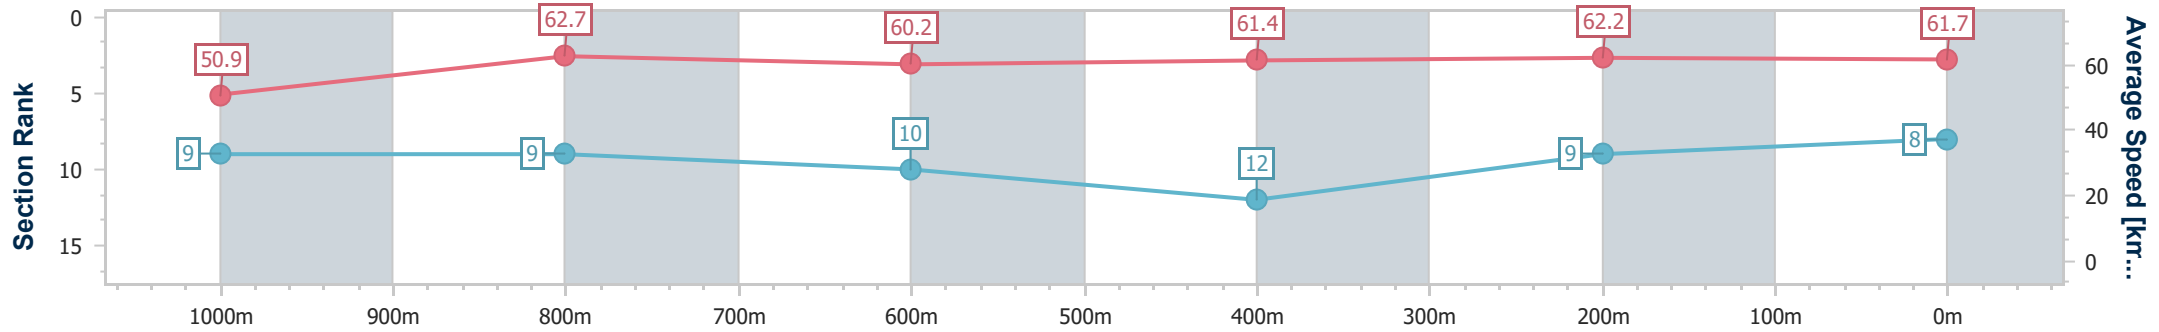

Horse/Jockey Name	Count The Coin
Final Rank	8
Fastest Section Time (Section)	0:11.52 (400m)
Top Speed [km/h] (Section)	63.7 (1000m)
Race State	Finished

Toowoomba QLD Professional
Race 7: EUREKA STUD KING OF THE MOUNTAIN
CONSOLATION OPEN HANDICAP - 1200m

01 January 2024 - 17:13

Track Rating: Good 3 , Weather: Overcast, Rail Position: True

Section	Overall	1000m	800m	600m	400m	200m
Section Times	1:12.66 [8] (0:14.15)	0:58.51 [9] (0:11.56)	0:46.95 [9] (0:12.05)	0:34.90 [10] (0:11.71)	0:23.19 [12] (0:11.52)	0:11.67 [9] (0:11.67)
Average Speed [km/h]	50.9	62.7	60.2	61.4	62.2	61.7
Top Speed [km/h]	63.5	63.7	61.8	63.3	62.7	62.4
Avg. Dist. to Rail [m]	7.0	1.4	1.8	1.1	1.5	0.6
Avg. Stride Freq. [Hz]	2.3	2.4	2.4	2.4	2.4	2.3
Avg. Stride Length [m]	6.3	7.2	7.1	7.1	7.2	7.3

- [ ] Ranking at each section and finish
- -.-.- No data available at this section
- NA No data available