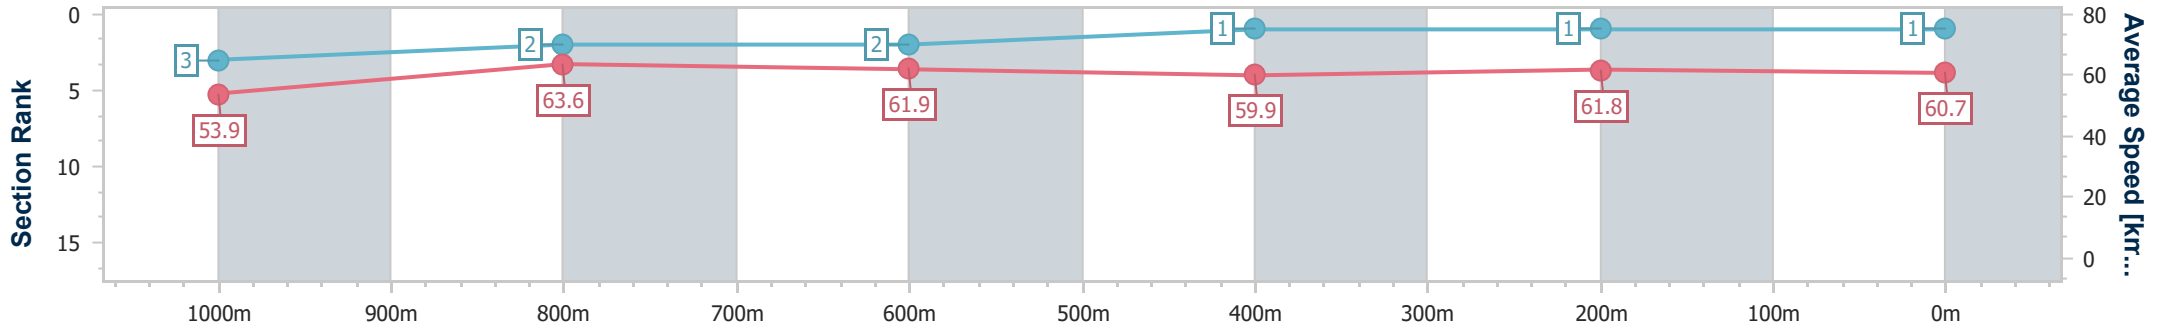

Toowoomba QLD Professional
 Race 7: EUREKA STUD KING OF THE MOUNTAIN
 CONSOLATION OPEN HANDICAP - 1200m

01 January 2024 - 17:13

Track Rating: Good 3 , Weather: Overcast, Rail Position: True

Section	Overall	1000m	800m	600m	400m	200m
Section Times	1:11.75 [1] (0:13.33)	0:58.42 [3] (0:11.32)	0:47.10 [2] (0:11.66)	0:35.44 [2] (0:11.94)	0:23.50 [1] (0:11.66)	0:11.84 [1] (0:11.84)
Average Speed [km/h]	53.9	63.6	61.9	59.9	61.8	60.7
Top Speed [km/h]	68.2	66.8	62.8	61.5	62.8	61.9
Avg. Dist. to Rail [m]	3.5	0.4	0.2	0.6	0.7	0.9
Avg. Stride Freq. [Hz]	2.2	2.1	2.1	2.1	2.1	2.1
Avg. Stride Length [m]	7.0	8.3	8.2	8.0	8.0	8.0