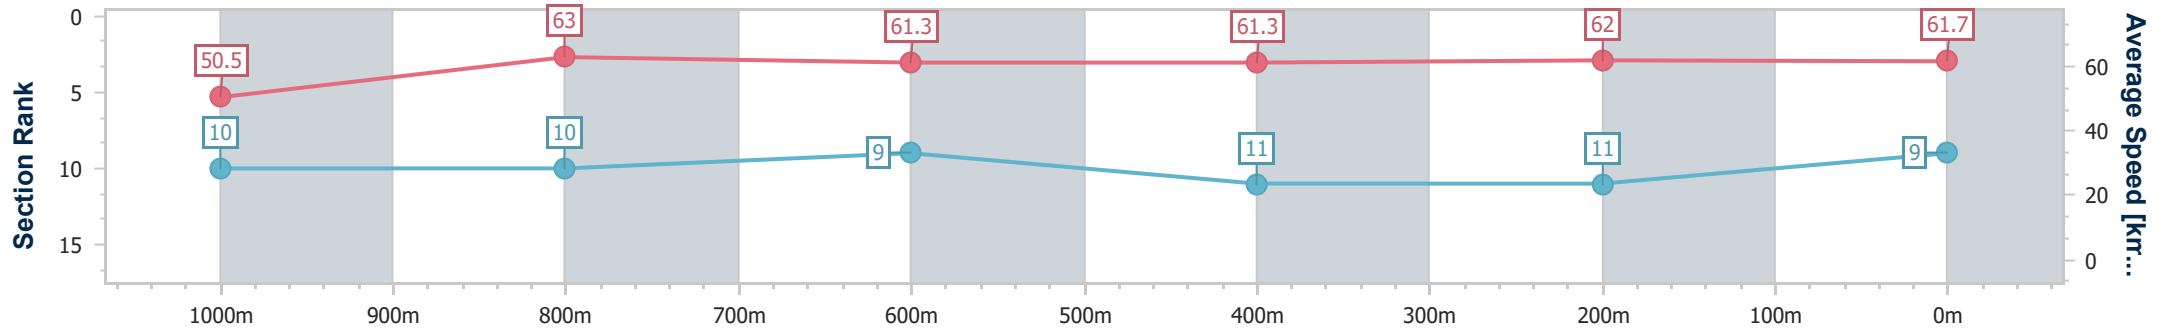

Horse/Jockey Name	Hot Spring Gold
Final Rank	9
Fastest Section Time (Section)	0:11.53 (1000m)
Top Speed [km/h] (Section)	64.4 (1000m)
Race State	Finished

Toowoomba QLD Professional
Race 7: EUREKA STUD KING OF THE MOUNTAIN
CONSOLATION OPEN HANDICAP - 1200m

01 January 2024 - 17:13

Track Rating: Good 3 , Weather: Overcast, Rail Position: True

Section	Overall	1000m	800m	600m	400m	200m
Section Times	1:12.80 [9] (0:14.24)	0:58.56 [10] (0:11.53)	0:47.03 [10] (0:11.83)	0:35.20 [9] (0:11.86)	0:23.34 [11] (0:11.67)	0:11.67 [11] (0:11.67)
Average Speed [km/h]	50.5	63.0	61.3	61.3	62.0	61.7
Top Speed [km/h]	64.1	64.4	62.4	62.5	63.6	63.4
Avg. Dist. to Rail [m]	8.3	2.8	2.1	1.0	2.3	2.7
Avg. Stride Freq. [Hz]	2.3	2.3	2.3	2.3	2.3	2.3
Avg. Stride Length [m]	6.1	7.7	7.6	7.4	7.4	7.5

- [ ] Ranking at each section and finish
- -.-.- No data available at this section
- NA No data available