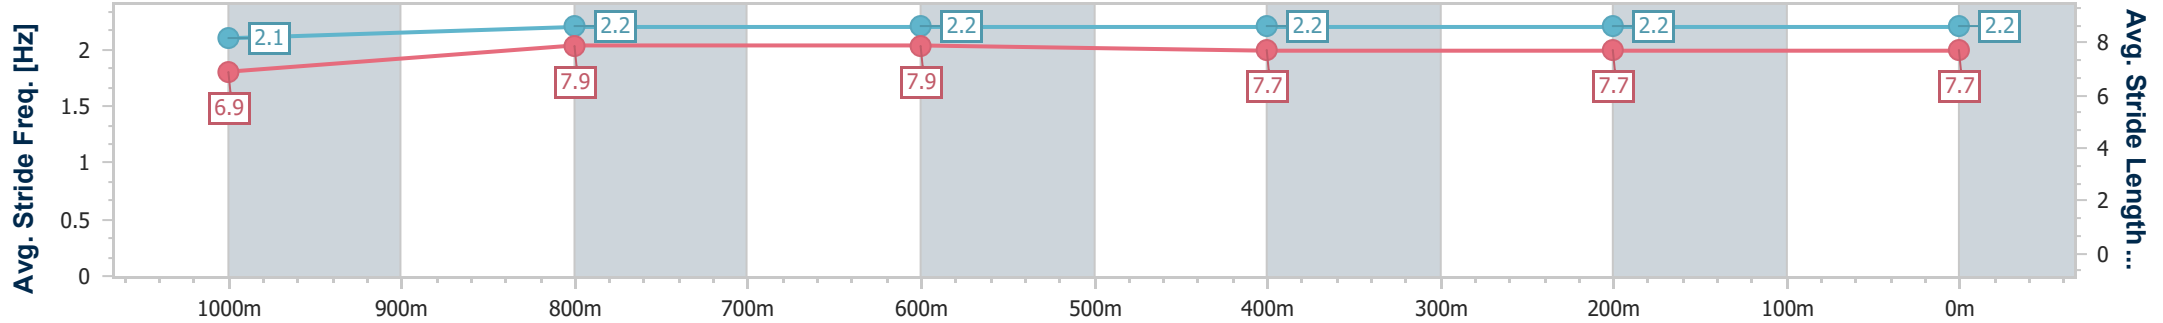

Horse/Jockey Name	Don't Stop
Final Rank	6
Fastest Section Time (Section)	0:11.50 (1000m)
Top Speed [km/h] (Section)	65.8 (1000m)
Race State	Finished

Toowoomba QLD Professional
Race 7: EUREKA STUD KING OF THE MOUNTAIN
CONSOLATION OPEN HANDICAP - 1200m

01 January 2024 - 17:13

Track Rating: Good 3 , Weather: Overcast, Rail Position: True

Section	Overall	1000m	800m	600m	400m	200m
Section Times	1:12.43 [6] (0:13.54)	0:58.89 [4] (0:11.50)	0:47.39 [4] (0:11.75)	0:35.64 [4] (0:11.86)	0:23.78 [4] (0:11.85)	0:11.93 [5] (0:11.93)
Average Speed [km/h]	53.2	63.0	62.1	60.7	60.7	60.1
Top Speed [km/h]	65.6	65.8	63.0	62.6	62.1	62.0
Avg. Dist. to Rail [m]	4.0	2.3	2.4	0.8	0.6	0.6
Avg. Stride Freq. [Hz]	2.1	2.2	2.2	2.2	2.2	2.2
Avg. Stride Length [m]	6.9	7.9	7.9	7.7	7.7	7.7

- [ ] Ranking at each section and finish
- -.-.- No data available at this section
- NA No data available