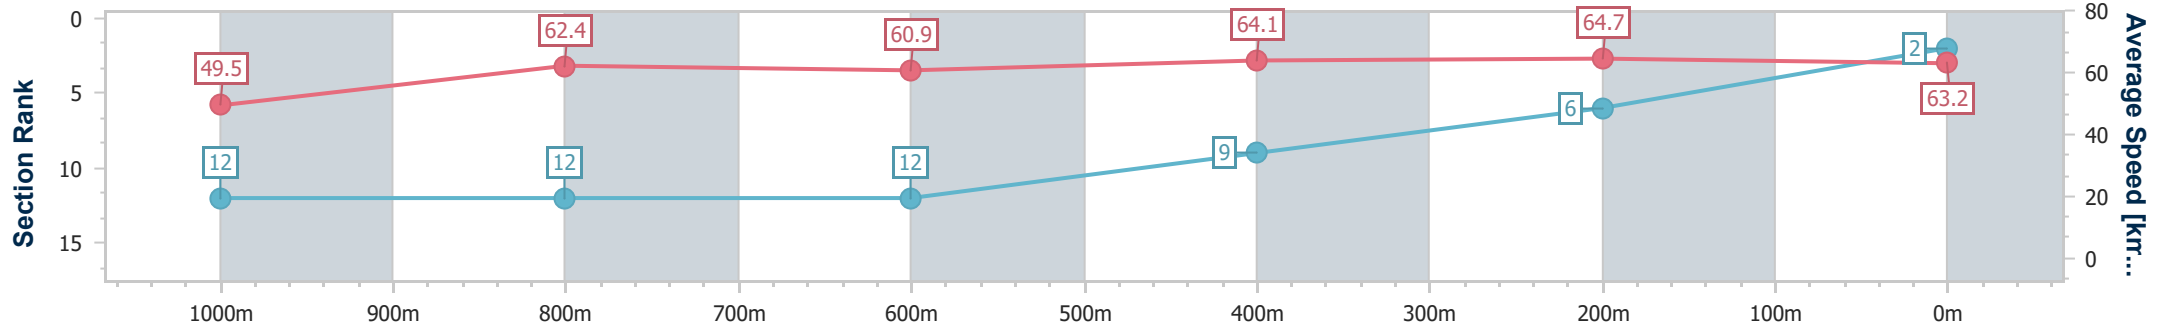

Horse/Jockey Name	Tara Jasmine
Final Rank	2
Fastest Section Time (Section)	0:11.24 (400m)
Top Speed [km/h] (Section)	66.3 (600m)
Race State	Finished

Toowoomba QLD Professional
Race 7: EUREKA STUD KING OF THE MOUNTAIN
CONSOLATION OPEN HANDICAP - 1200m

01 January 2024 - 17:13

Track Rating: Good 3 , Weather: Overcast, Rail Position: True

Section	Overall	1000m	800m	600m	400m	200m
Section Times	1:12.00 [2] (0:14.65)	0:57.35 [12] (0:11.52)	0:45.83 [12] (0:11.88)	0:33.95 [12] (0:11.30)	0:22.65 [9] (0:11.24)	0:11.41 [6] (0:11.41)
Average Speed [km/h]	49.5	62.4	60.9	64.1	64.7	63.2
Top Speed [km/h]	64.8	64.9	64.7	66.3	66.1	64.6
Avg. Dist. to Rail [m]	8.5	0.9	0.9	1.3	3.2	4.7
Avg. Stride Freq. [Hz]	2.1	2.3	2.3	2.4	2.4	2.4
Avg. Stride Length [m]	6.5	7.6	7.5	7.4	7.5	7.3

- [ ] Ranking at each section and finish
- -.-.- No data available at this section
- NA No data available