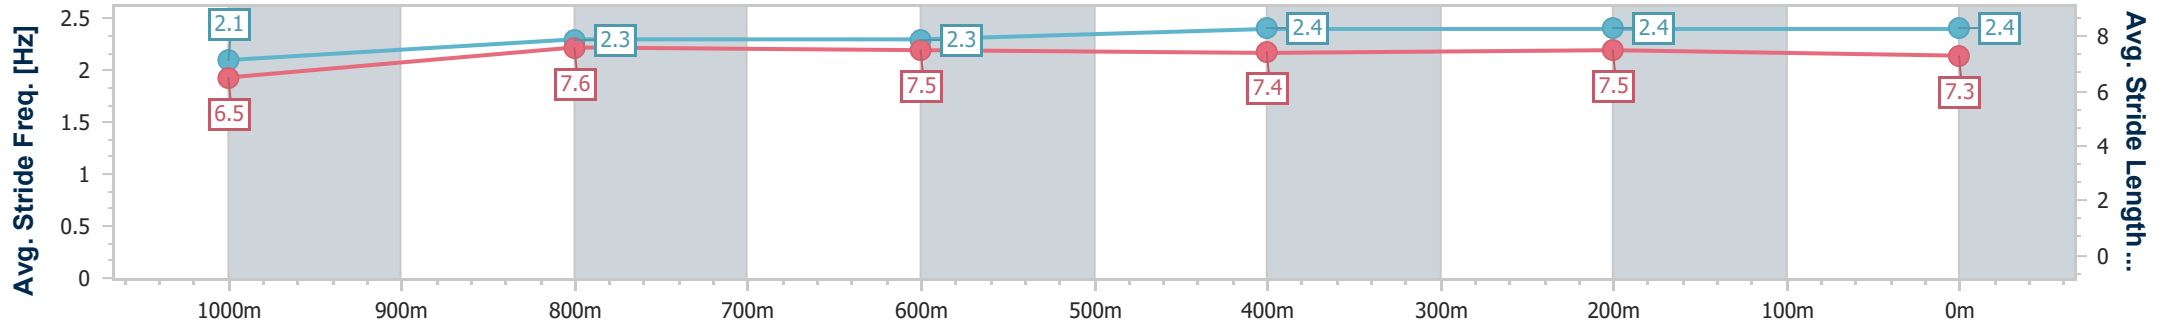

Horse/Jockey Name	Tara Jasmine
Final Rank	2
Fastest Section Time (Section)	0:11.24 (400m)
Top Speed [km/h] (Section)	66.3 (600m)
Race State	Finished

Toowoomba QLD Professional
Race 7: EUREKA STUD KING OF THE MOUNTAIN
CONSOLATION OPEN HANDICAP - 1200m

01 January 2024 - 17:13

Track Rating: Good 3 , Weather: Overcast, Rail Position: True

Section	Overall	1000m	800m	600m	400m	200m
Section Times	1:12.00 [2] (0:14.65)	0:57.35 [12] (0:11.52)	0:45.83 [12] (0:11.88)	0:33.95 [12] (0:11.30)	0:22.65 [9] (0:11.24)	0:11.41 [6] (0:11.41)
Average Speed [km/h]	49.5	62.4	60.9	64.1	64.7	63.2
Top Speed [km/h]	64.8	64.9	64.7	66.3	66.1	64.6
Avg. Dist. to Rail [m]	8.5	0.9	0.9	1.3	3.2	4.7
Avg. Stride Freq. [Hz]	2.1	2.3	2.3	2.4	2.4	2.4
Avg. Stride Length [m]	6.5	7.6	7.5	7.4	7.5	7.3

- [ ] Ranking at each section and finish
- -.-.- No data available at this section
- NA No data available