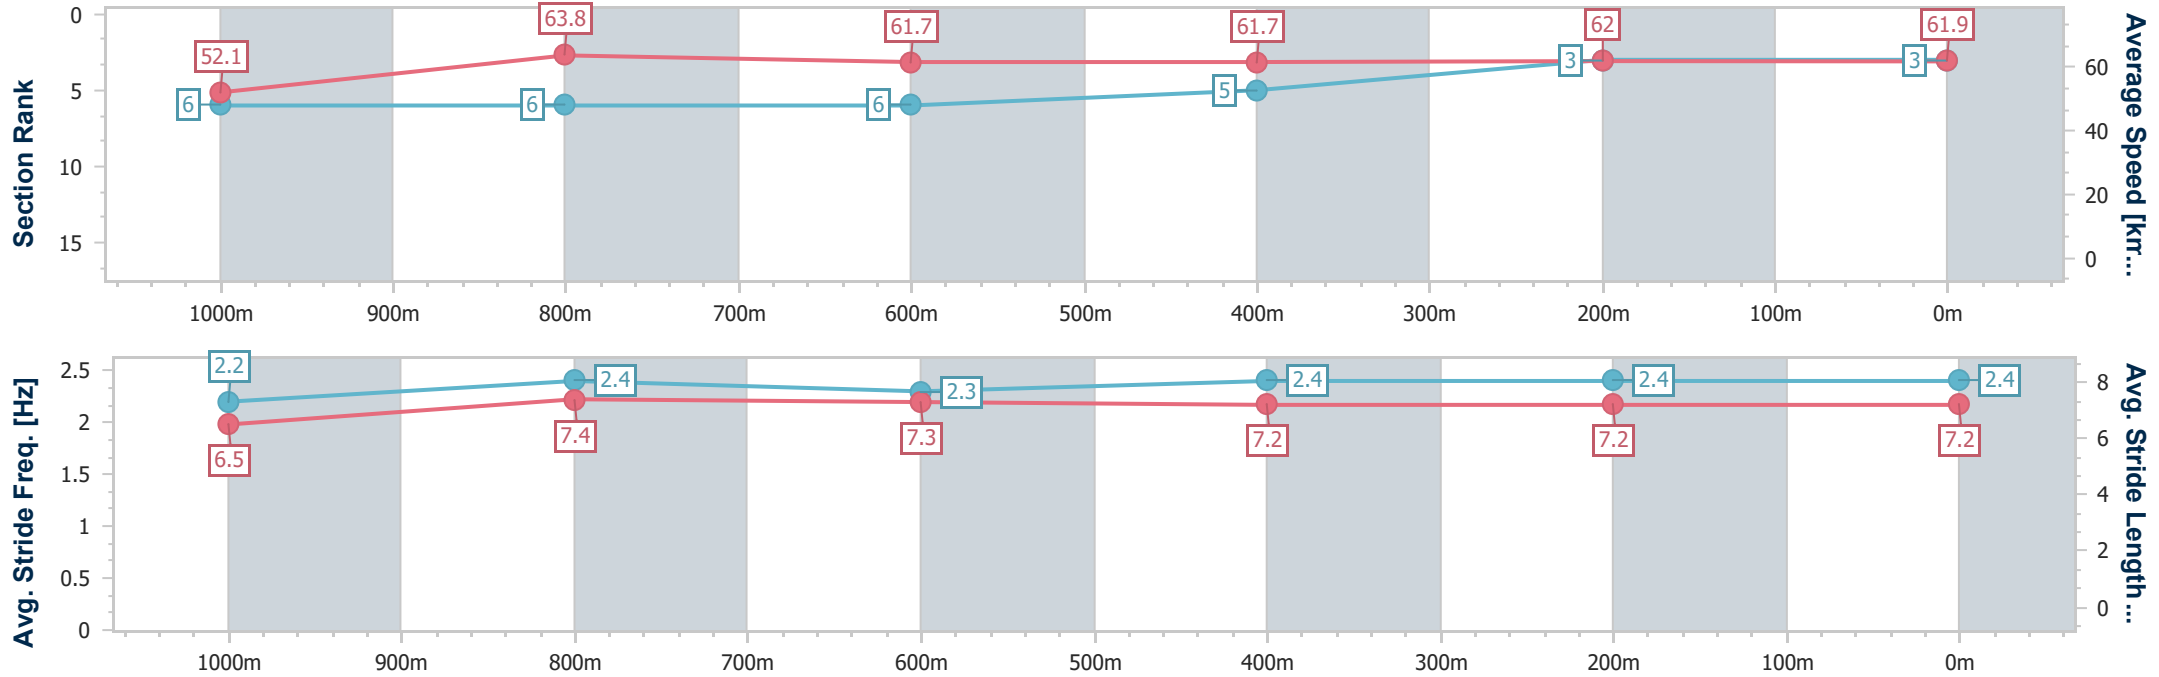

Horse/Jockey Name	The Tyler
Final Rank	3
Fastest Section Time (Section)	0:11.44 (1000m)
Top Speed [km/h] (Section)	65.5 (1000m)
Race State	Finished

Toowoomba QLD Professional
Race 7: EUREKA STUD KING OF THE MOUNTAIN
CONSOLATION OPEN HANDICAP - 1200m

01 January 2024 - 17:13

Track Rating: Good 3 , Weather: Overcast, Rail Position: True

Section	Overall	1000m	800m	600m	400m	200m
Section Times	1:12.01 [3] (0:13.80)	0:58.21 [6] (0:11.44)	0:46.77 [6] (0:11.77)	0:35.00 [6] (0:11.70)	0:23.30 [5] (0:11.67)	0:11.63 [3] (0:11.63)
Average Speed [km/h]	52.1	63.8	61.7	61.7	62.0	61.9
Top Speed [km/h]	65.1	65.5	62.8	62.9	63.6	63.1
Avg. Dist. to Rail [m]	7.1	3.4	1.8	0.5	2.4	3.0
Avg. Stride Freq. [Hz]	2.2	2.4	2.3	2.4	2.4	2.4
Avg. Stride Length [m]	6.5	7.4	7.3	7.2	7.2	7.2

- [ ] Ranking at each section and finish
- -.-.- No data available at this section
- NA No data available