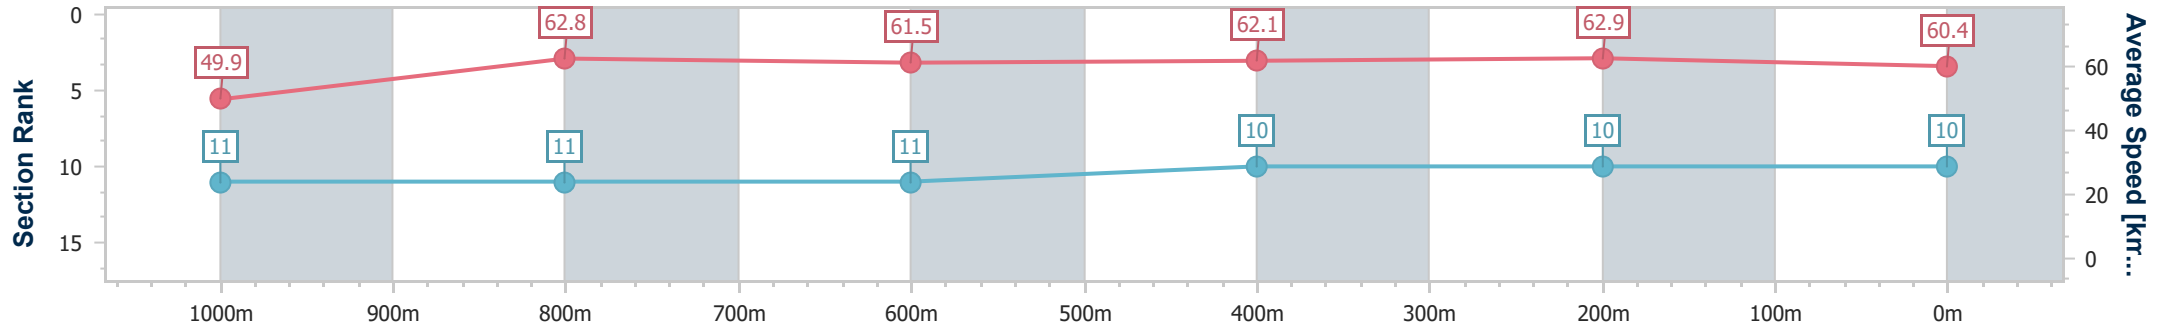

- [] Ranking at each section and finish
- .-.- No data available at this section
- NA No data available

Horse/Jockey Name	Incomparable
Final Rank	10
Fastest Section Time (Section)	0:11.54 (1000m)
Top Speed [km/h] (Section)	65.3 (1000m)
Race State	Finished

Toowoomba QLD Professional
 Race 7: EUREKA STUD KING OF THE MOUNTAIN
 CONSOLATION OPEN HANDICAP - 1200m

01 January 2024 - 17:13

Track Rating: Good 3 , Weather: Overcast, Rail Position: True

Section	Overall	1000m	800m	600m	400m	200m
Section Times	1:12.94 [10] (0:14.47)	0:58.47 [11] (0:11.54)	0:46.93 [11] (0:11.80)	0:35.13 [11] (0:11.63)	0:23.50 [10] (0:11.55)	0:11.95 [10] (0:11.95)
Average Speed [km/h]	49.9	62.8	61.5	62.1	62.9	60.4
Top Speed [km/h]	64.7	65.3	64.4	64.3	63.9	61.1
Avg. Dist. to Rail [m]	8.8	1.6	1.5	1.3	3.2	7.0
Avg. Stride Freq. [Hz]	2.4	2.5	2.5	2.5	2.5	2.5
Avg. Stride Length [m]	5.8	7.0	7.0	6.9	7.0	6.8