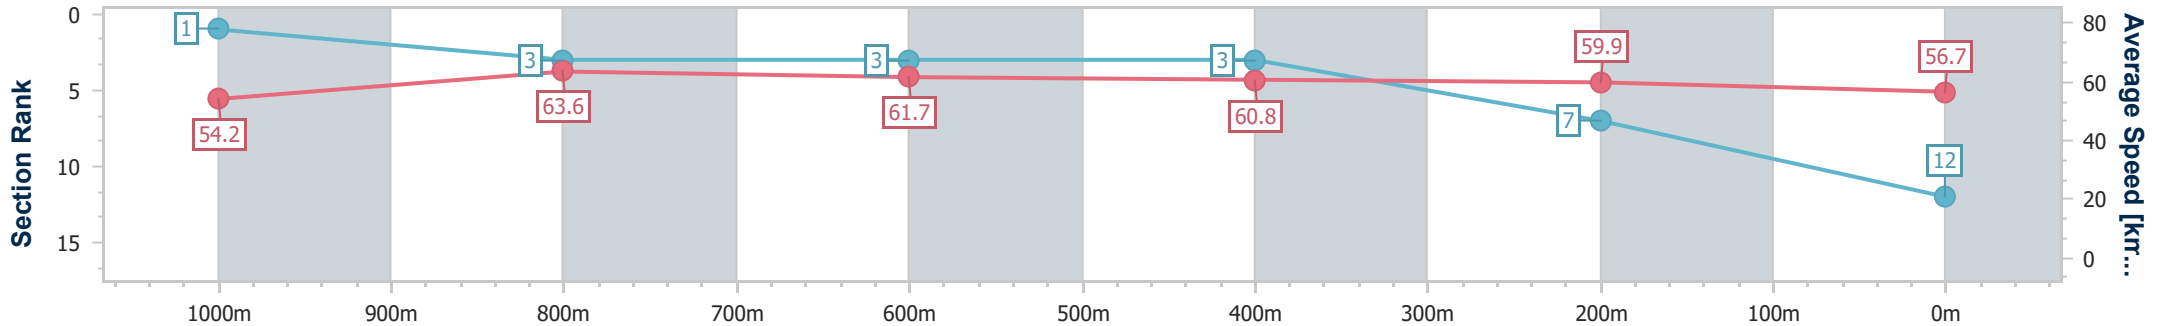

- [] Ranking at each section and finish
- .-.- No data available at this section
- NA No data available

Horse/Jockey Name	Courtesy Bus
Final Rank	12
Fastest Section Time (Section)	0:11.45 (1000m)
Top Speed [km/h] (Section)	70.2 (Overall)
Race State	Finished

Toowoomba QLD Professional
 Race 7: EUREKA STUD KING OF THE MOUNTAIN
 CONSOLATION OPEN HANDICAP - 1200m

01 January 2024 - 17:13

Track Rating: Good 3 , Weather: Overcast, Rail Position: True

Section	Overall	1000m	800m	600m	400m	200m
Section Times	1:13.42 [12] (0:13.30)	1:00.12 [1] (0:11.45)	0:48.67 [3] (0:11.81)	0:36.86 [3] (0:12.01)	0:24.85 [3] (0:12.17)	0:12.68 [7] (0:12.68)
Average Speed [km/h]	54.2	63.6	61.7	60.8	59.9	56.7
Top Speed [km/h]	70.2	67.3	63.4	62.3	60.7	59.1
Avg. Dist. to Rail [m]	9.2	3.1	3.7	2.9	3.1	3.7
Avg. Stride Freq. [Hz]	2.3	2.4	2.4	2.4	2.4	2.3
Avg. Stride Length [m]	6.4	7.3	7.2	7.1	7.1	6.9