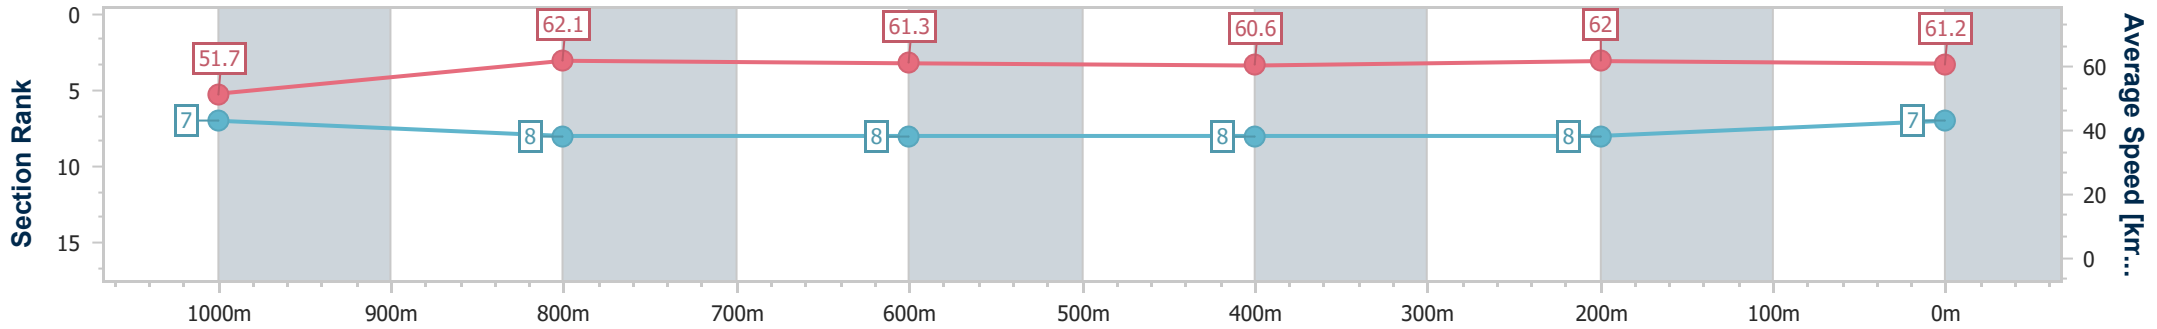

Horse/Jockey Name	The Cullinan
Final Rank	7
Fastest Section Time (Section)	0:11.55 (400m)
Top Speed [km/h] (Section)	65.2 (Overall)
Race State	Finished

Toowoomba QLD Professional
Race 7: EUREKA STUD KING OF THE MOUNTAIN
CONSOLATION OPEN HANDICAP - 1200m

01 January 2024 - 17:13

Track Rating: Good 3 , Weather: Overcast, Rail Position: True

Section	Overall	1000m	800m	600m	400m	200m
Section Times	1:12.61 [7] (0:13.95)	0:58.66 [7] (0:11.64)	0:47.02 [8] (0:11.87)	0:35.15 [8] (0:11.83)	0:23.32 [8] (0:11.55)	0:11.77 [8] (0:11.77)
Average Speed [km/h]	51.7	62.1	61.3	60.6	62.0	61.2
Top Speed [km/h]	65.2	65.1	62.1	61.9	62.8	62.2
Avg. Dist. to Rail [m]	3.9	1.7	1.4	0.7	0.9	1.4
Avg. Stride Freq. [Hz]	2.1	2.2	2.2	2.2	2.2	2.2
Avg. Stride Length [m]	6.8	8.0	7.9	7.7	7.7	7.7

- [ ] Ranking at each section and finish
- -.-.- No data available at this section
- NA No data available