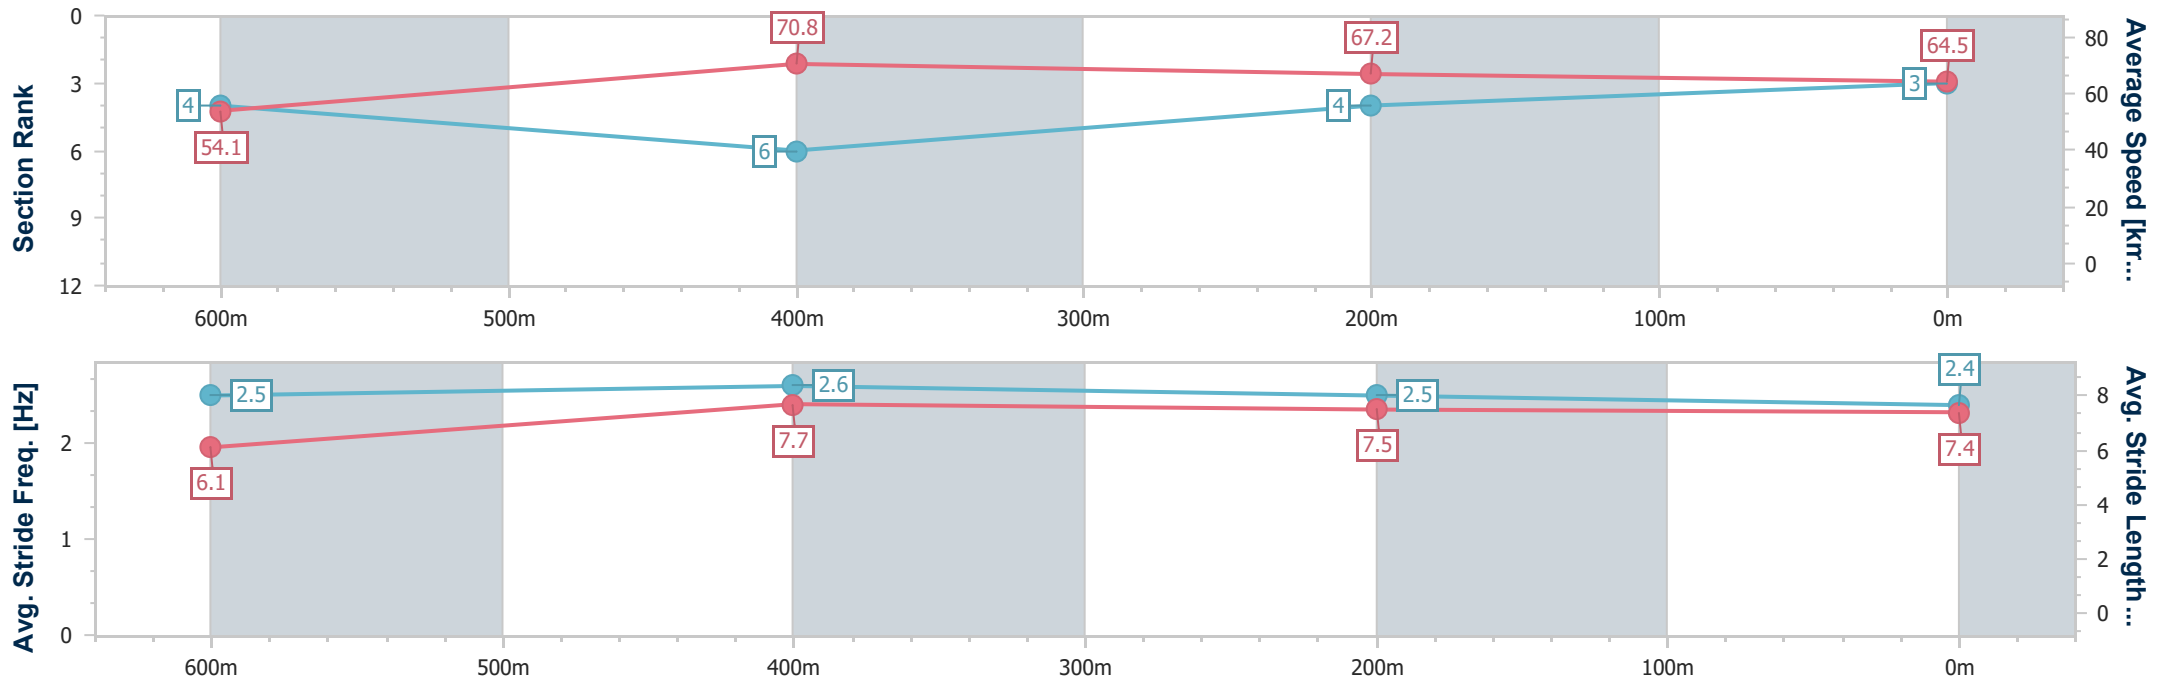

Horse/Jockey Name	Tricketeer
Final Rank	3
Fastest Section Time (Section)	0:10.27 (600m)
Top Speed [km/h] (Section)	72.5 (600m)
Race State	Finished

Ipswich QLD Professional
Race 2: SATURDAY RACING 13TH JANUARY QTIS Three-Year-Old BENCHMARK 60 Handicap - 800m

06 January 2024 - 14:15

Track Rating: Good 4, Weather: Overcast, Rail Position: True

Section	Overall	600m	400m	200m
Section Times	0:45.50 [3] (0:13.31)	0:32.19 [4] (0:10.27)	0:21.92 [6] (0:10.79)	0:11.13 [4] (0:11.13)
Average Speed [km/h]	54.1	70.8	67.2	64.5
Top Speed [km/h]	72.1	72.5	68.7	66.5
Avg. Dist. to Rail [m]	11.6	4.4	2.4	4.5
Avg. Stride Freq. [Hz]	2.5	2.6	2.5	2.4
Avg. Stride Length [m]	6.1	7.7	7.5	7.4

- [ ] Ranking at each section and finish
- -.-.- No data available at this section
- NA No data available