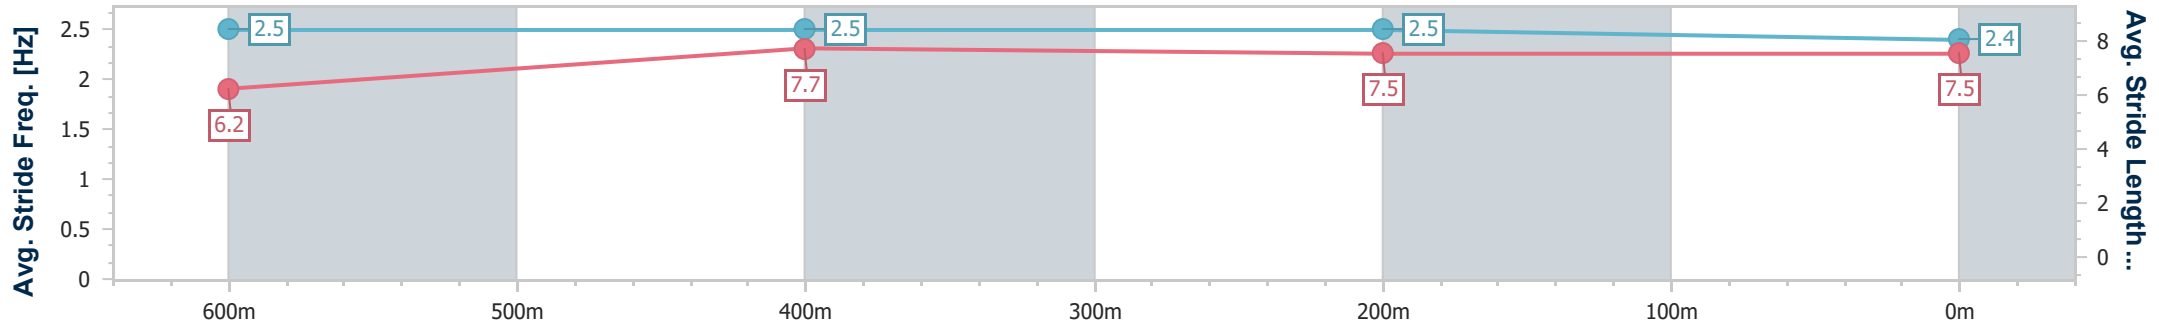

06 January 2024 - 14:15

Track Rating: Good 4, Weather: Overcast, Rail Position: True

Section	Overall	600m	400m	200m
Section Times	0:45.00 [1] (0:13.08)	0:31.92 [1] (0:10.22)	0:21.70 [1] (0:10.55)	0:11.15 [1] (0:11.15)
Average Speed [km/h]	55.2	70.3	67.6	64.6
Top Speed [km/h]	72.4	72.4	68.6	66.7
Avg. Dist. to Rail [m]	9.9	2.8	1.9	1.6
Avg. Stride Freq. [Hz]	2.5	2.5	2.5	2.4
Avg. Stride Length [m]	6.2	7.7	7.5	7.5