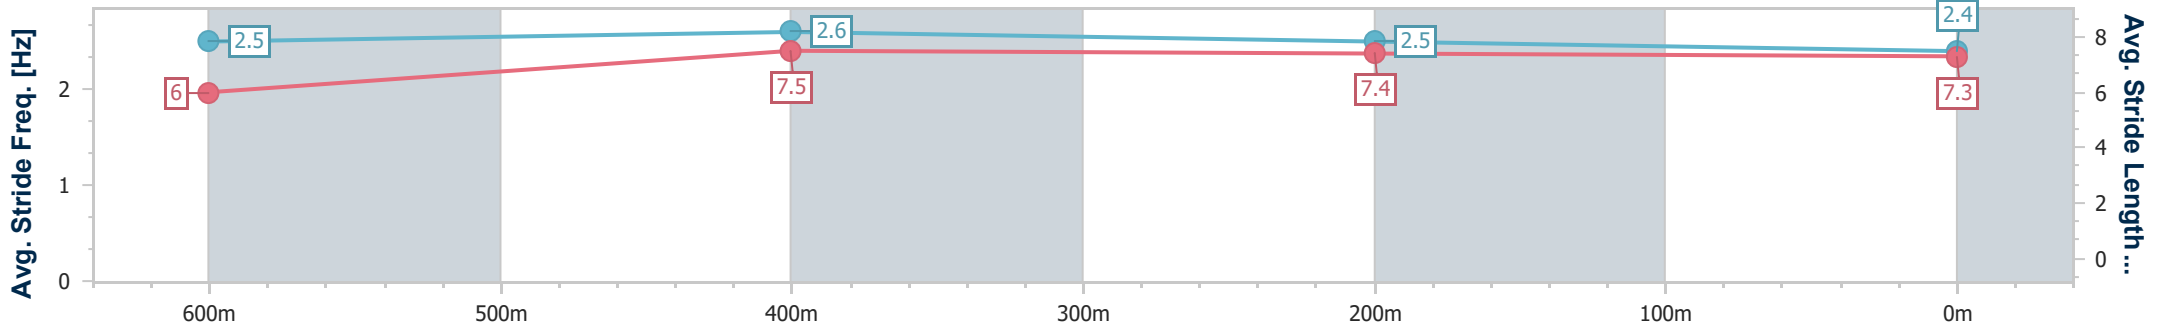

Horse/Jockey Name	Spiked
Final Rank	2
Fastest Section Time (Section)	0:10.17 (600m)
Top Speed [km/h] (Section)	72.1 (600m)
Race State	Finished

Ipswich QLD Professional
Race 2: SATURDAY RACING 13TH JANUARY QTIS Three-Year-Old BENCHMARK 60 Handicap - 800m

06 January 2024 - 14:15

Track Rating: Good 4, Weather: Overcast, Rail Position: True

Section	Overall	600m	400m	200m
Section Times	0:45.40 [2] (0:13.21)	0:32.19 [3] (0:10.17)	0:22.02 [2] (0:10.68)	0:11.34 [2] (0:11.34)
Average Speed [km/h]	54.5	70.3	67.1	63.4
Top Speed [km/h]	71.7	72.1	68.3	65.8
Avg. Dist. to Rail [m]	4.9	1.7	1.3	1.3
Avg. Stride Freq. [Hz]	2.5	2.6	2.5	2.4
Avg. Stride Length [m]	6.0	7.5	7.4	7.3

- [ ] Ranking at each section and finish
- -.-.- No data available at this section
- NA No data available