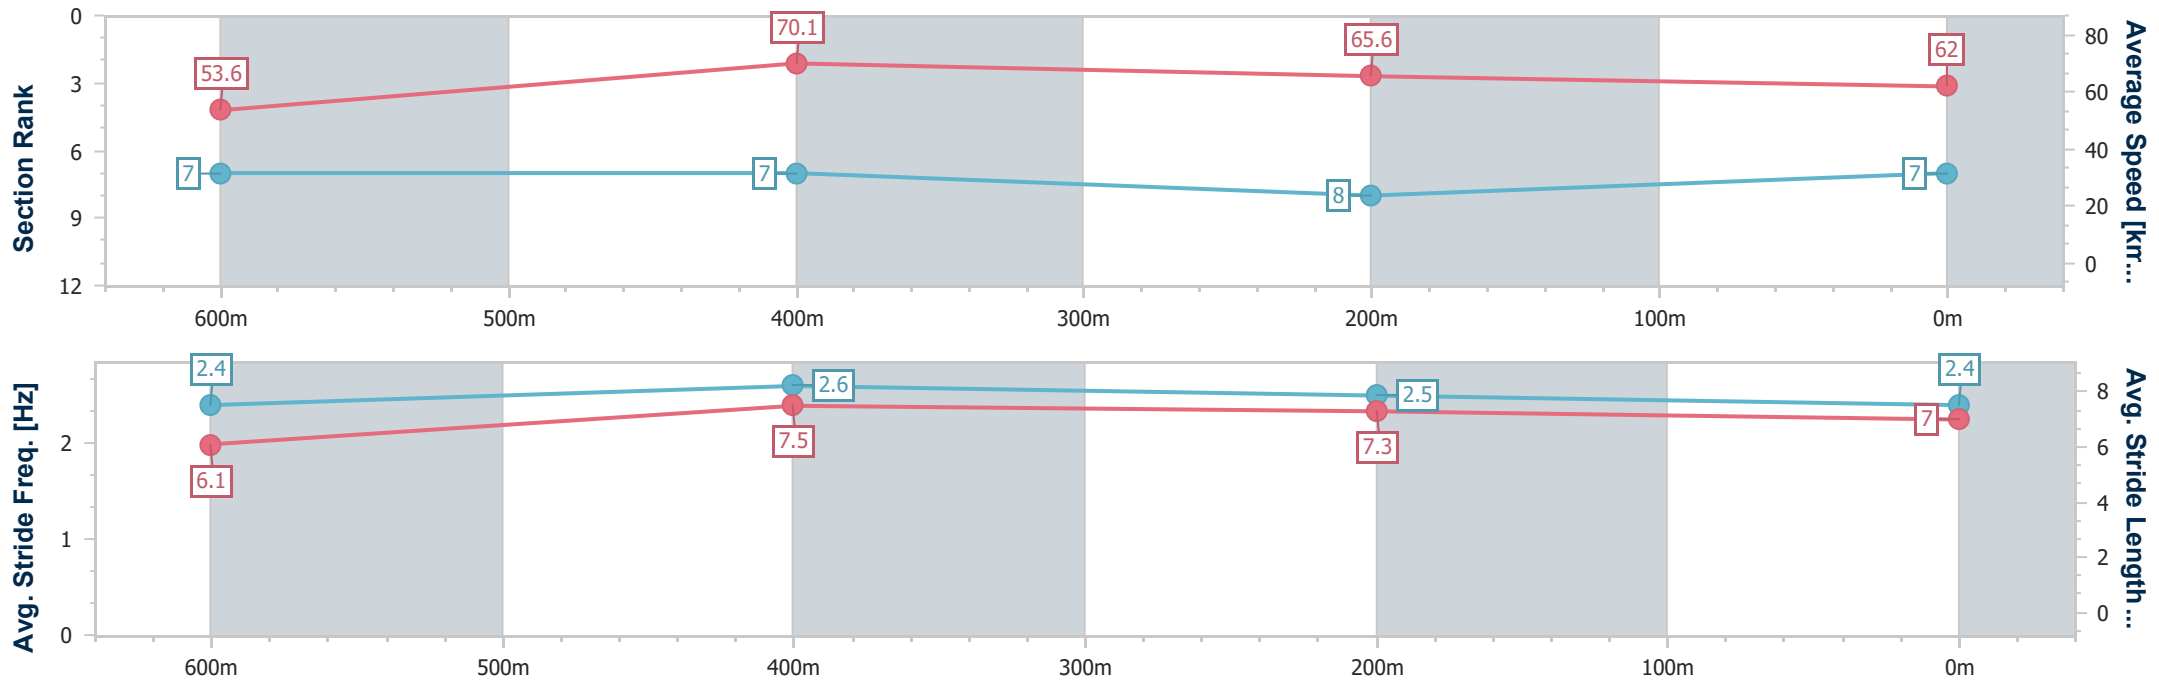

- [] Ranking at each section and finish
- .-.- No data available at this section
- NA No data available

Horse/Jockey Name	Bedaub
Final Rank	7
Fastest Section Time (Section)	0:10.30 (600m)
Top Speed [km/h] (Section)	71.6 (600m)
Race State	Finished

- [] Ranking at each section and finish
- .-.- No data available at this section
- NA No data available

Horse/Jockey Name	Side Show Sally
Final Rank	8
Fastest Section Time (Section)	0:10.31 (600m)
Top Speed [km/h] (Section)	72.3 (600m)
Race State	Finished