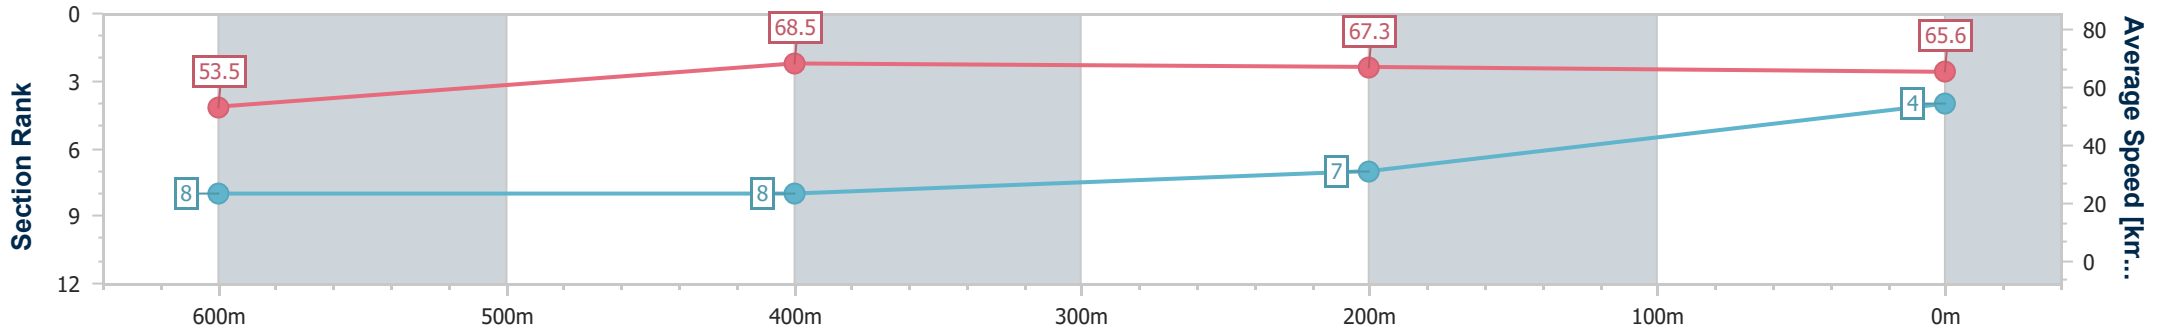

Horse/Jockey Name	Toute Sweet
Final Rank	4
Fastest Section Time (Section)	0:10.48 (600m)
Top Speed [km/h] (Section)	70.6 (600m)
Race State	Finished

Ipswich QLD Professional
Race 2: SATURDAY RACING 13TH JANUARY QTIS Three-Year-Old BENCHMARK 60 Handicap - 800m

06 January 2024 - 14:15

Track Rating: Good 4, Weather: Overcast, Rail Position: True

Section	Overall	600m	400m	200m
Section Times	0:45.55 [4] (0:13.49)	0:32.06 [8] (0:10.48)	0:21.58 [8] (0:10.64)	0:10.94 [7] (0:10.94)
Average Speed [km/h]	53.5	68.5	67.3	65.6
Top Speed [km/h]	69.3	70.6	68.0	67.6
Avg. Dist. to Rail [m]	7.1	2.5	1.5	1.0
Avg. Stride Freq. [Hz]	2.4	2.6	2.5	2.5
Avg. Stride Length [m]	6.1	7.4	7.4	7.4

- [ ] Ranking at each section and finish
- -.-.- No data available at this section
- NA No data available