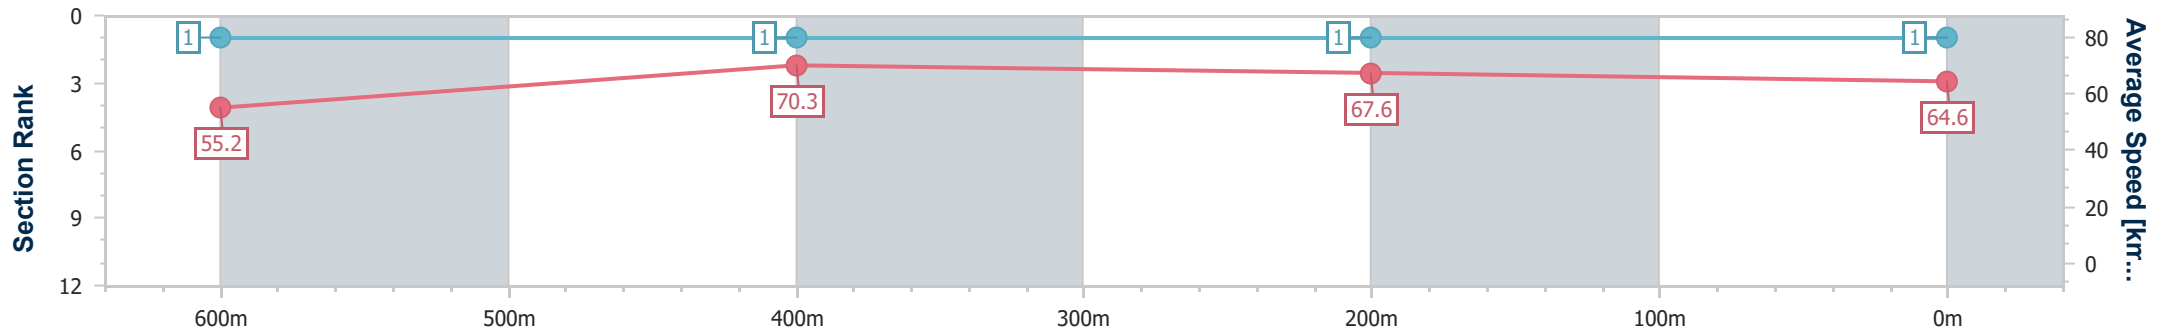

06 January 2024 - 14:15

Track Rating: Good 4, Weather: Overcast, Rail Position: True

Section	Overall	600m	400m	200m
Section Times	0:45.00 [1] (0:13.08)	0:31.92 [1] (0:10.22)	0:21.70 [1] (0:10.55)	0:11.15 [1] (0:11.15)
Average Speed [km/h]	55.2	70.3	67.6	64.6
Top Speed [km/h]	72.4	72.4	68.6	66.7
Avg. Dist. to Rail [m]	9.9	2.8	1.9	1.6
Avg. Stride Freq. [Hz]	2.5	2.5	2.5	2.4
Avg. Stride Length [m]	6.2	7.7	7.5	7.5