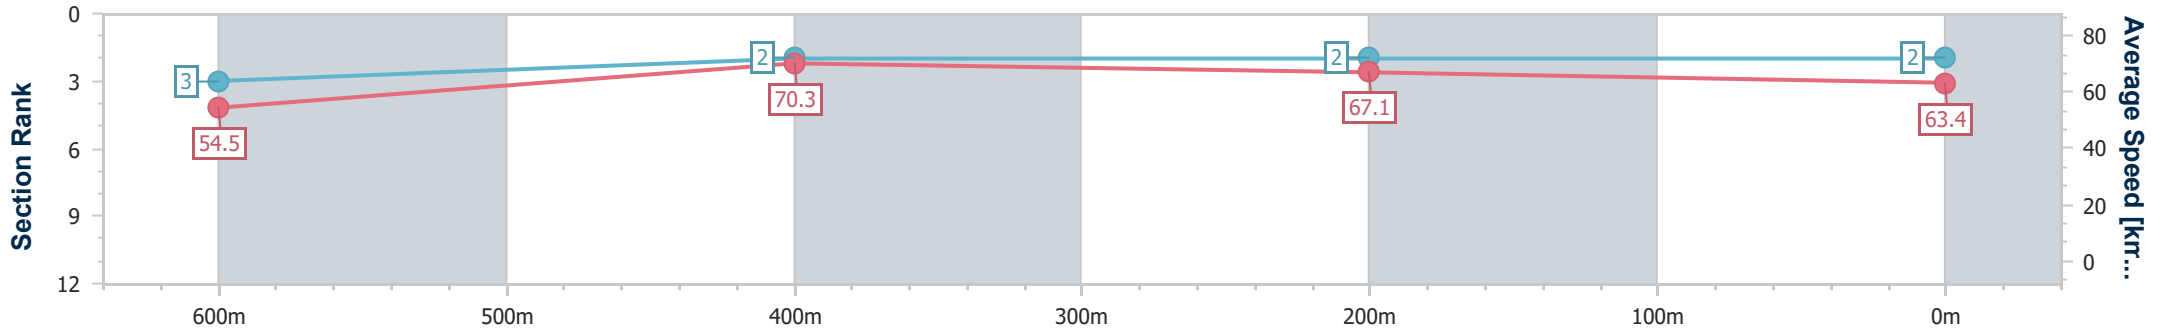

Horse/Jockey Name	Spiked
Final Rank	2
Fastest Section Time (Section)	0:10.17 (600m)
Top Speed [km/h] (Section)	72.1 (600m)
Race State	Finished

Ipswich QLD Professional
Race 2: SATURDAY RACING 13TH JANUARY QTIS Three-Year-Old BENCHMARK 60 Handicap - 800m

06 January 2024 - 14:15

Track Rating: Good 4, Weather: Overcast, Rail Position: True

Section	Overall	600m	400m	200m
Section Times	0:45.40 [2] (0:13.21)	0:32.19 [3] (0:10.17)	0:22.02 [2] (0:10.68)	0:11.34 [2] (0:11.34)
Average Speed [km/h]	54.5	70.3	67.1	63.4
Top Speed [km/h]	71.7	72.1	68.3	65.8
Avg. Dist. to Rail [m]	4.9	1.7	1.3	1.3
Avg. Stride Freq. [Hz]	2.5	2.6	2.5	2.4
Avg. Stride Length [m]	6.0	7.5	7.4	7.3

- [ ] Ranking at each section and finish
- -.-.- No data available at this section
- NA No data available