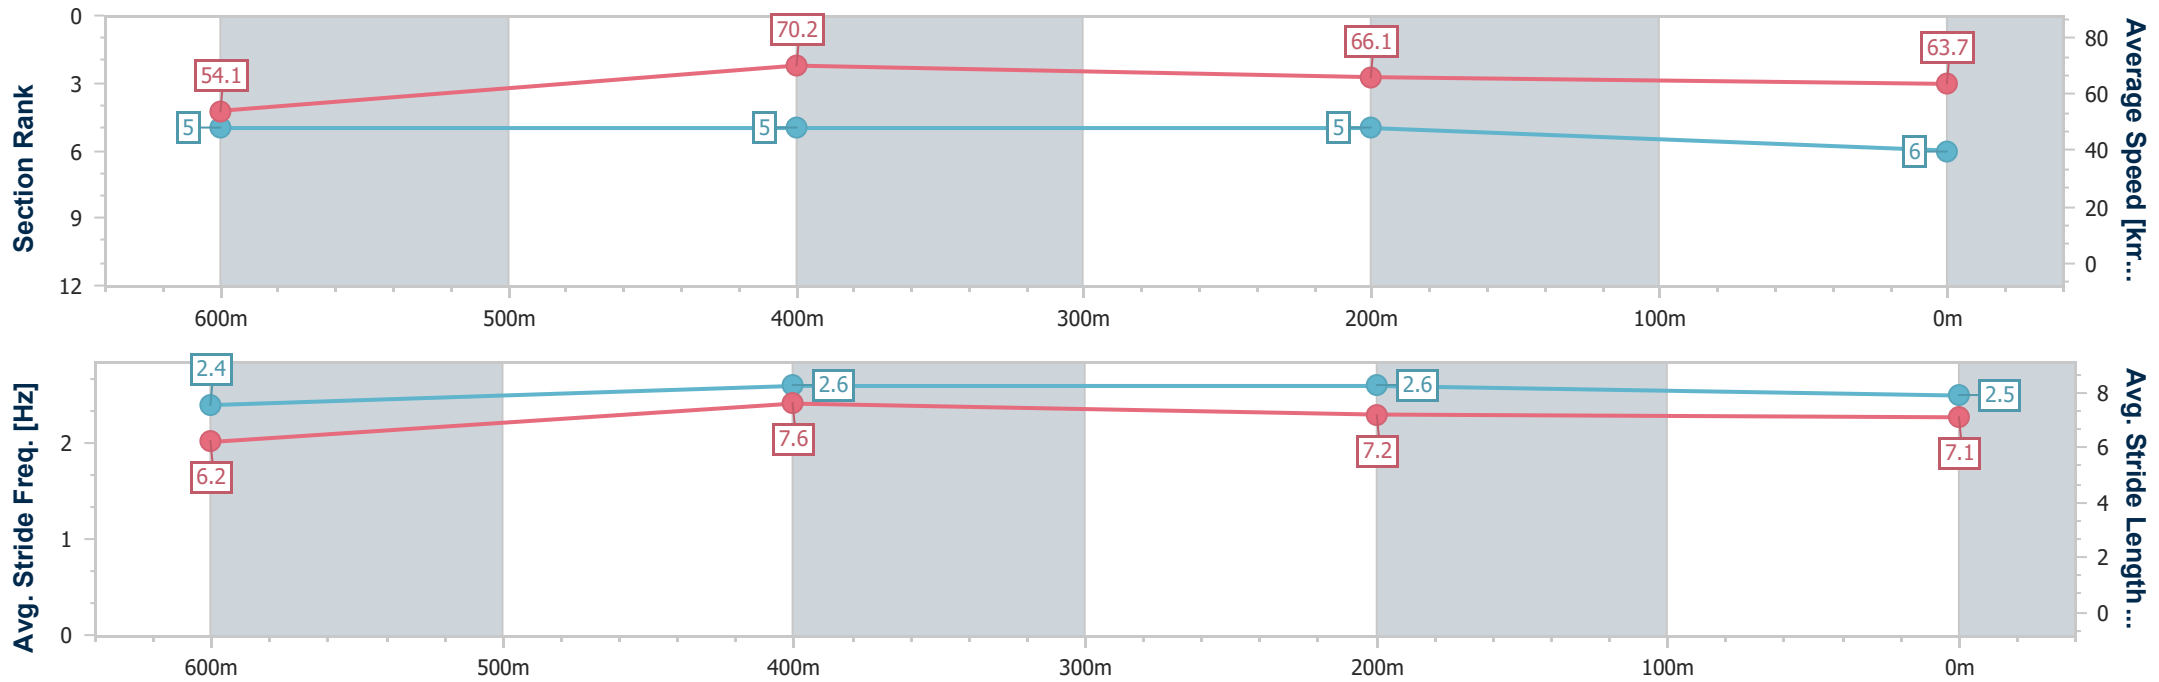

Horse/Jockey Name	Cooroi Heights
Final Rank	6
Fastest Section Time (Section)	0:10.18 (600m)
Top Speed [km/h] (Section)	72.4 (600m)
Race State	Finished

Ipswich QLD Professional
Race 2: SATURDAY RACING 13TH JANUARY QTIS Three-Year-Old BENCHMARK 60 Handicap - 800m

06 January 2024 - 14:15

Track Rating: Good 4, Weather: Overcast, Rail Position: True

Section	Overall	600m	400m	200m
Section Times	0:45.76 [6] (0:13.32)	0:32.44 [5] (0:10.18)	0:22.26 [5] (0:10.94)	0:11.32 [5] (0:11.32)
Average Speed [km/h]	54.1	70.2	66.1	63.7
Top Speed [km/h]	72.0	72.4	68.7	66.0
Avg. Dist. to Rail [m]	7.7	1.9	2.8	4.1
Avg. Stride Freq. [Hz]	2.4	2.6	2.6	2.5
Avg. Stride Length [m]	6.2	7.6	7.2	7.1

- [ ] Ranking at each section and finish
- -.-.- No data available at this section
- NA No data available