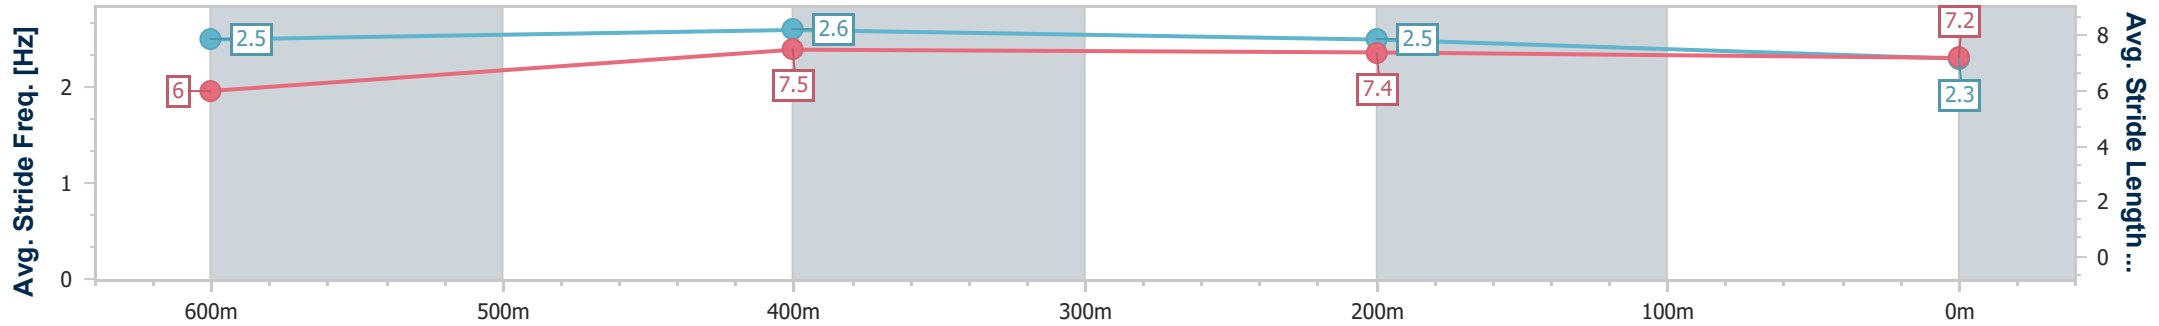

- [] Ranking at each section and finish
- .-.- No data available at this section
- NA No data available

Horse/Jockey Name	Side Show Sally
Final Rank	8
Fastest Section Time (Section)	0:10.31 (600m)
Top Speed [km/h] (Section)	72.3 (600m)
Race State	Finished

- [] Ranking at each section and finish
- .-.- No data available at this section
- NA No data available