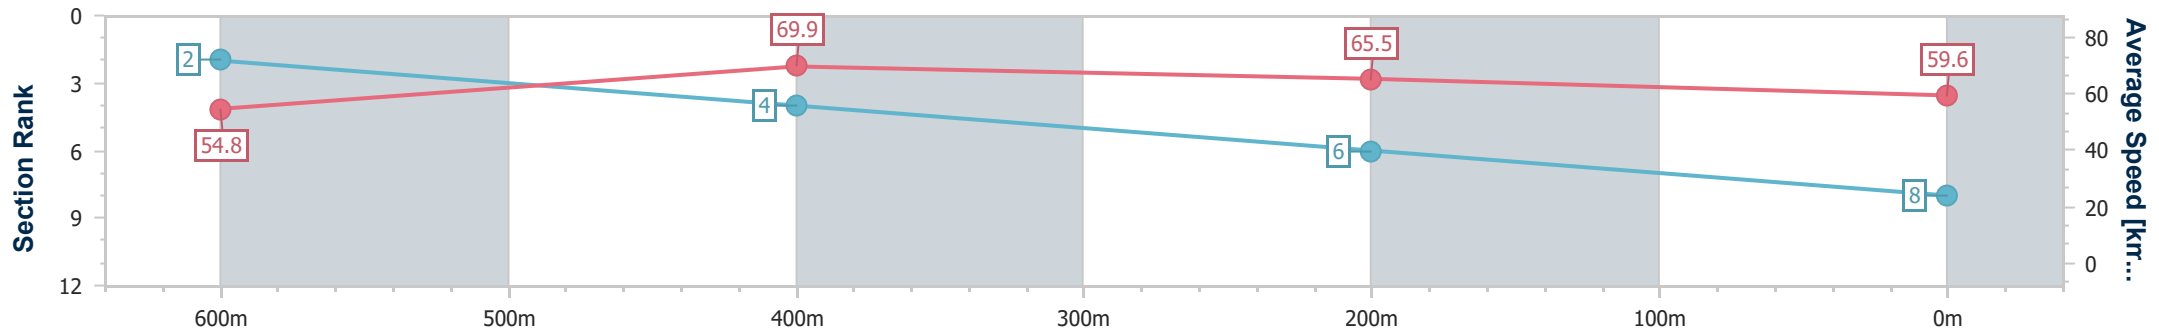

Horse/Jockey Name	Side Show Sally
Final Rank	8
Fastest Section Time (Section)	0:10.31 (600m)
Top Speed [km/h] (Section)	72.3 (600m)
Race State	Finished

Ipswich QLD Professional
Race 2: SATURDAY RACING 13TH JANUARY QTIS Three-Year-Old BENCHMARK 60 Handicap - 800m

06 January 2024 - 14:15

Track Rating: Good 4, Weather: Overcast, Rail Position: True

Section	Overall	600m	400m	200m
Section Times	0:46.48 [8] (0:13.17)	0:33.31 [2] (0:10.31)	0:23.00 [4] (0:10.96)	0:12.04 [6] (0:12.04)
Average Speed [km/h]	54.8	69.9	65.5	59.6
Top Speed [km/h]	71.7	72.3	67.7	63.8
Avg. Dist. to Rail [m]	8.3	1.8	0.8	1.5
Avg. Stride Freq. [Hz]	2.5	2.6	2.5	2.3
Avg. Stride Length [m]	6.0	7.5	7.4	7.2

- [ ] Ranking at each section and finish
- -.-.- No data available at this section
- NA No data available