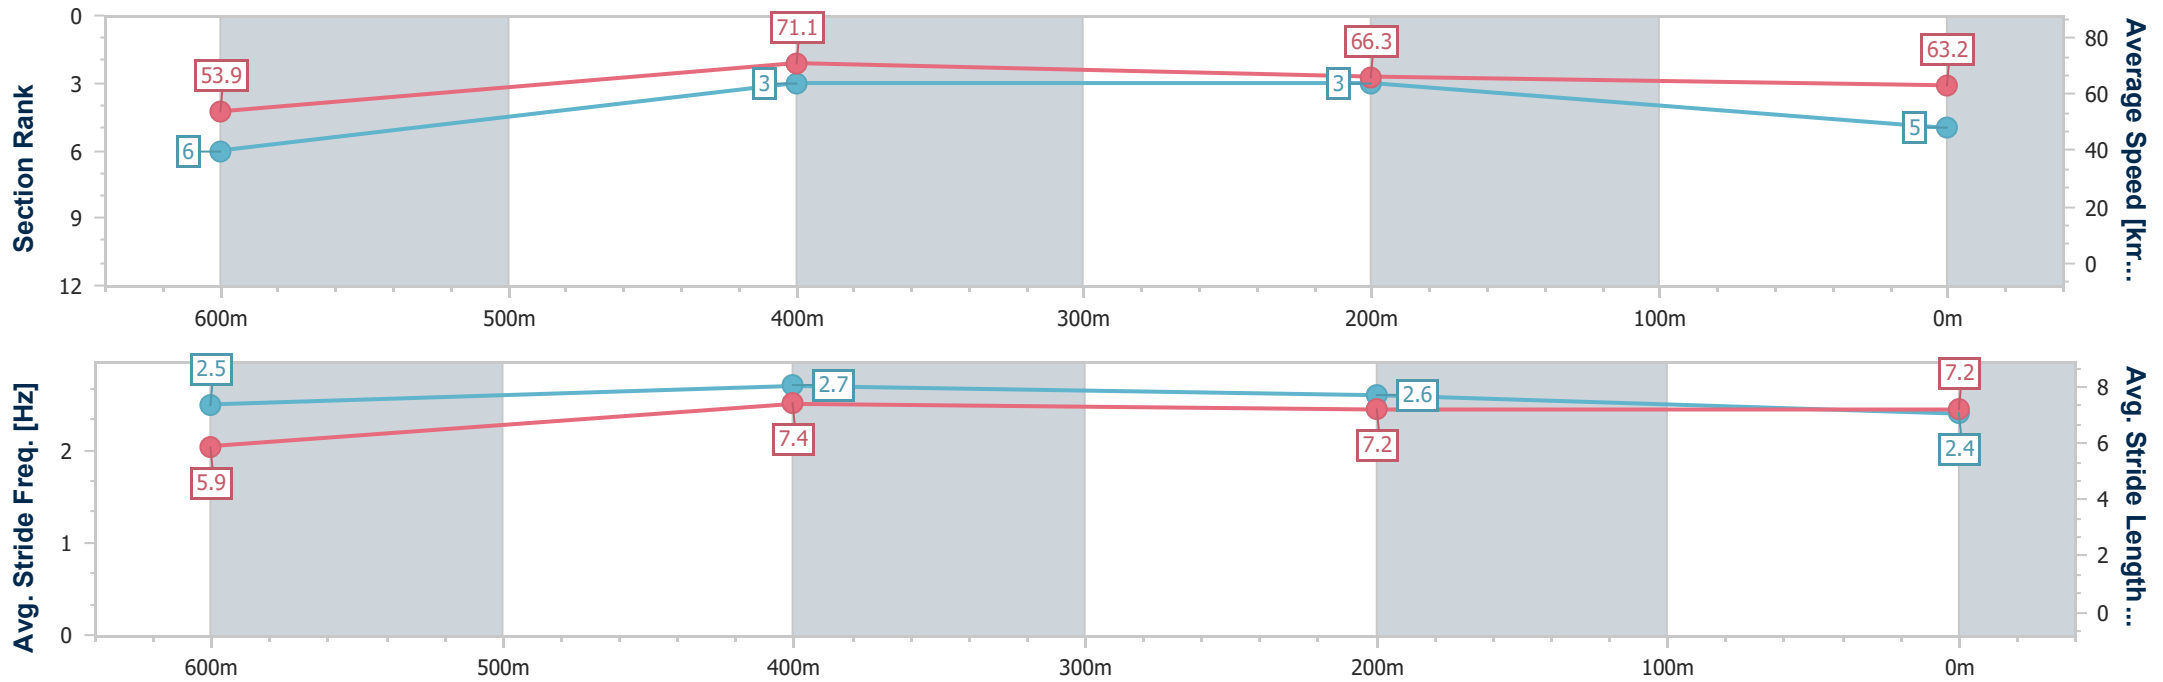

Horse/Jockey Name	Gavilan
Final Rank	5
Fastest Section Time (Section)	0:10.08 (600m)
Top Speed [km/h] (Section)	72.4 (Overall)
Race State	Finished

Ipswich QLD Professional
Race 2: SATURDAY RACING 13TH JANUARY QTIS Three-Year-Old BENCHMARK 60 Handicap - 800m

06 January 2024 - 14:15

Track Rating: Good 4, Weather: Overcast, Rail Position: True

Section	Overall	600m	400m	200m
Section Times	0:45.56 [5] (0:13.35)	0:32.21 [6] (0:10.08)	0:22.13 [3] (0:10.78)	0:11.35 [3] (0:11.35)
Average Speed [km/h]	53.9	71.1	66.3	63.2
Top Speed [km/h]	72.4	72.4	68.9	65.6
Avg. Dist. to Rail [m]	2.0	1.6	2.0	1.4
Avg. Stride Freq. [Hz]	2.5	2.7	2.6	2.4
Avg. Stride Length [m]	5.9	7.4	7.2	7.2

- [ ] Ranking at each section and finish
- -.-.- No data available at this section
- NA No data available