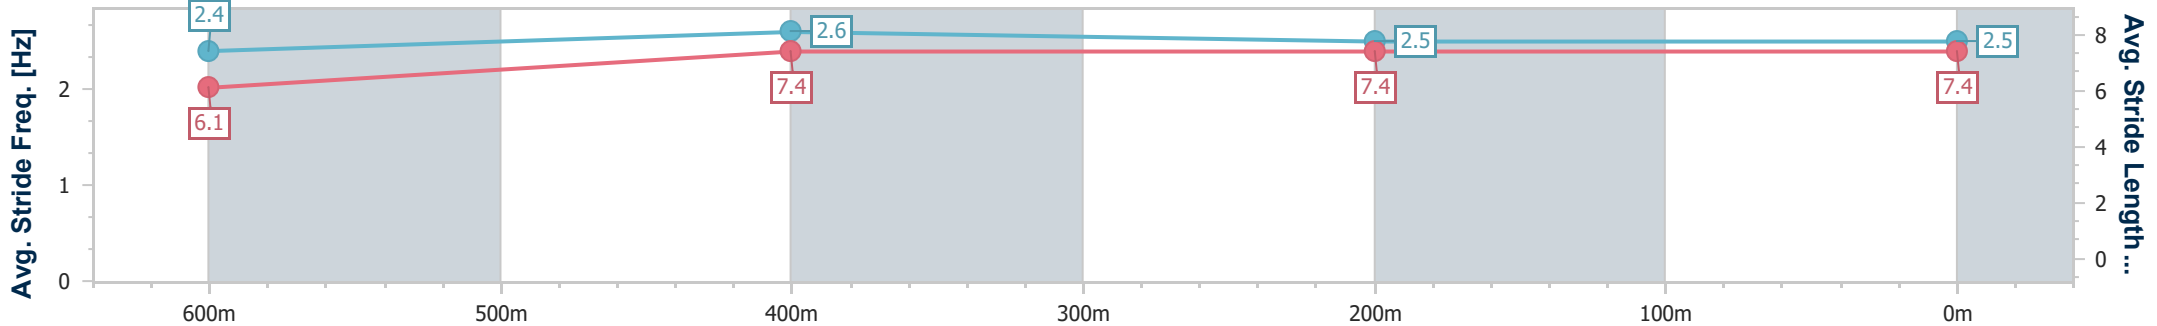

Horse/Jockey Name	Toute Sweet
Final Rank	4
Fastest Section Time (Section)	0:10.48 (600m)
Top Speed [km/h] (Section)	70.6 (600m)
Race State	Finished

Ipswich QLD Professional
Race 2: SATURDAY RACING 13TH JANUARY QTIS Three-Year-Old BENCHMARK 60 Handicap - 800m

06 January 2024 - 14:15

Track Rating: Good 4, Weather: Overcast, Rail Position: True

Section	Overall	600m	400m	200m
Section Times	0:45.55 [4] (0:13.49)	0:32.06 [8] (0:10.48)	0:21.58 [8] (0:10.64)	0:10.94 [7] (0:10.94)
Average Speed [km/h]	53.5	68.5	67.3	65.6
Top Speed [km/h]	69.3	70.6	68.0	67.6
Avg. Dist. to Rail [m]	7.1	2.5	1.5	1.0
Avg. Stride Freq. [Hz]	2.4	2.6	2.5	2.5
Avg. Stride Length [m]	6.1	7.4	7.4	7.4

- [ ] Ranking at each section and finish
- -.-.- No data available at this section
- NA No data available