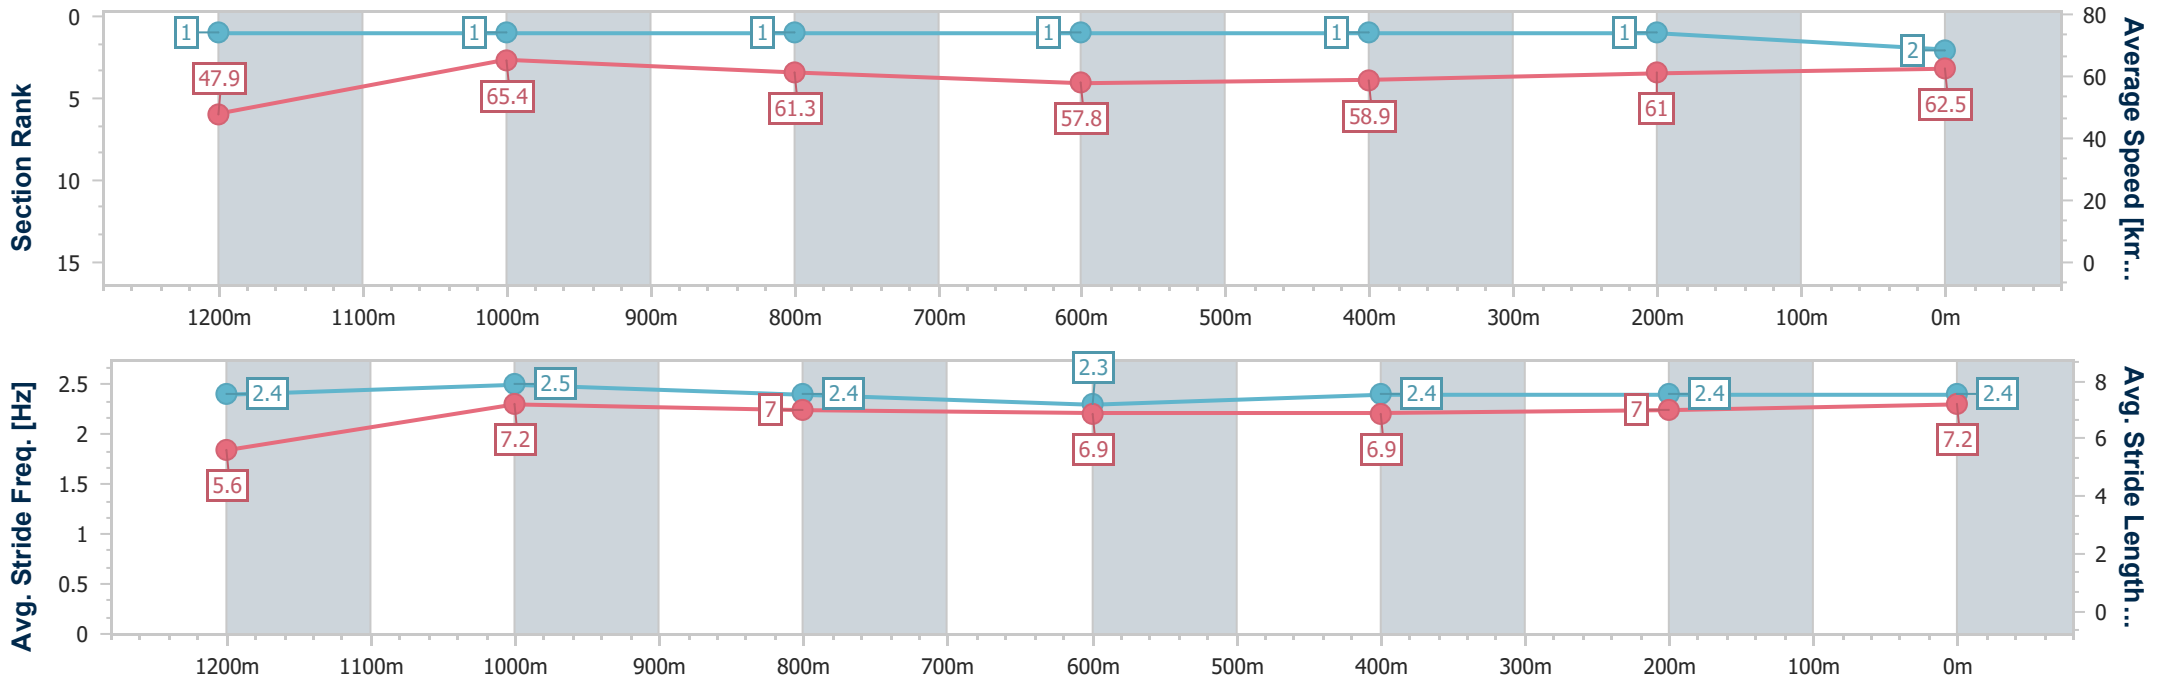

Ipswich QLD Professional

Race 3: TAB Maiden Plate - 1350m

06 January 2024 - 14:49

Track Rating: Good 4, Weather: Overcast, Rail Position: True

Section	Overall	1200m	1000m	800m	600m	400m	200m
Section Times	1:21.80 [2] (0:11.23)	1:10.57 [1] (0:11.03)	0:59.54 [1] (0:11.75)	0:47.79 [1] (0:12.43)	0:35.36 [1] (0:12.09)	0:23.27 [1] (0:11.70)	0:11.57 [1] (0:11.57)
Average Speed [km/h]	47.9	65.4	61.3	57.8	58.9	61.0	62.5
Top Speed [km/h]	65.7	66.7	64.3	58.8	60.7	62.4	63.2
Avg. Dist. to Rail [m]	8.4	2.3	0.3	0.9	1.6	1.9	2.1
Avg. Stride Freq. [Hz]	2.4	2.5	2.4	2.3	2.4	2.4	2.4
Avg. Stride Length [m]	5.6	7.2	7.0	6.9	6.9	7.0	7.2