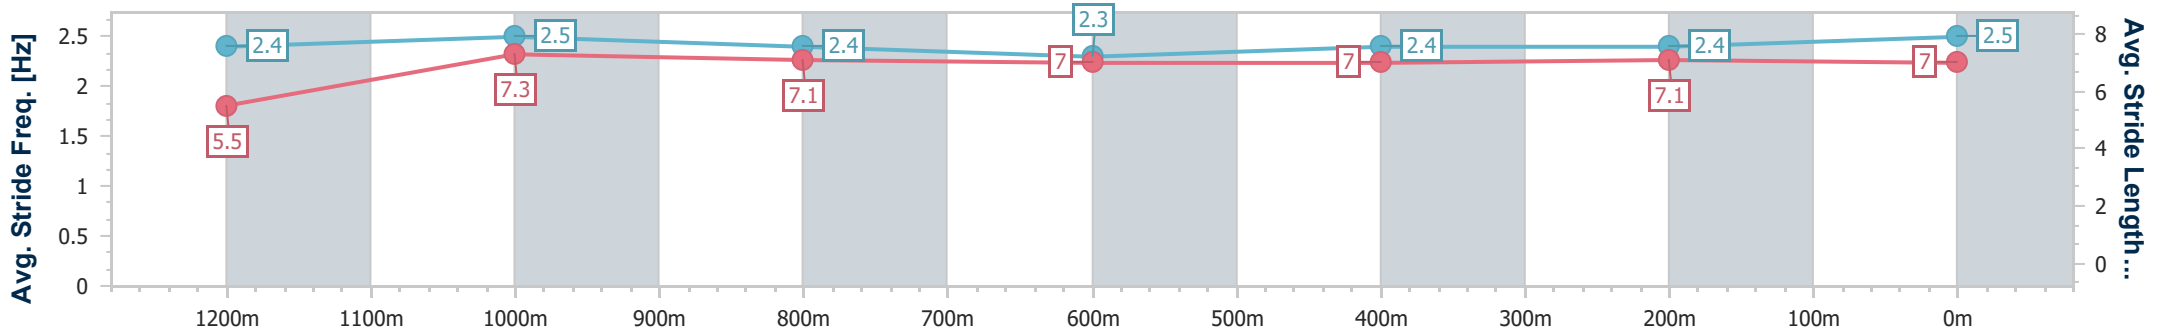

Ipswich QLD Professional

Race 3: TAB Maiden Plate - 1350m

06 January 2024 - 14:49

Track Rating: Good 4, Weather: Overcast, Rail Position: True

Section	Overall	1200m	1000m	800m	600m	400m	200m
Section Times	1:22.21 [3] (0:11.66)	1:10.55 [7] (0:11.13)	0:59.42 [6] (0:11.75)	0:47.67 [6] (0:12.53)	0:35.14 [7] (0:12.01)	0:23.13 [6] (0:11.54)	0:11.59 [4] (0:11.59)
Average Speed [km/h]	46.5	64.6	61.3	57.4	59.6	62.1	62.2
Top Speed [km/h]	63.2	66.0	65.0	59.0	62.0	63.3	63.2
Avg. Dist. to Rail [m]	5.7	1.9	0.3	0.7	1.2	1.3	2.5
Avg. Stride Freq. [Hz]	2.4	2.5	2.4	2.3	2.4	2.4	2.5
Avg. Stride Length [m]	5.5	7.3	7.1	7.0	7.0	7.1	7.0