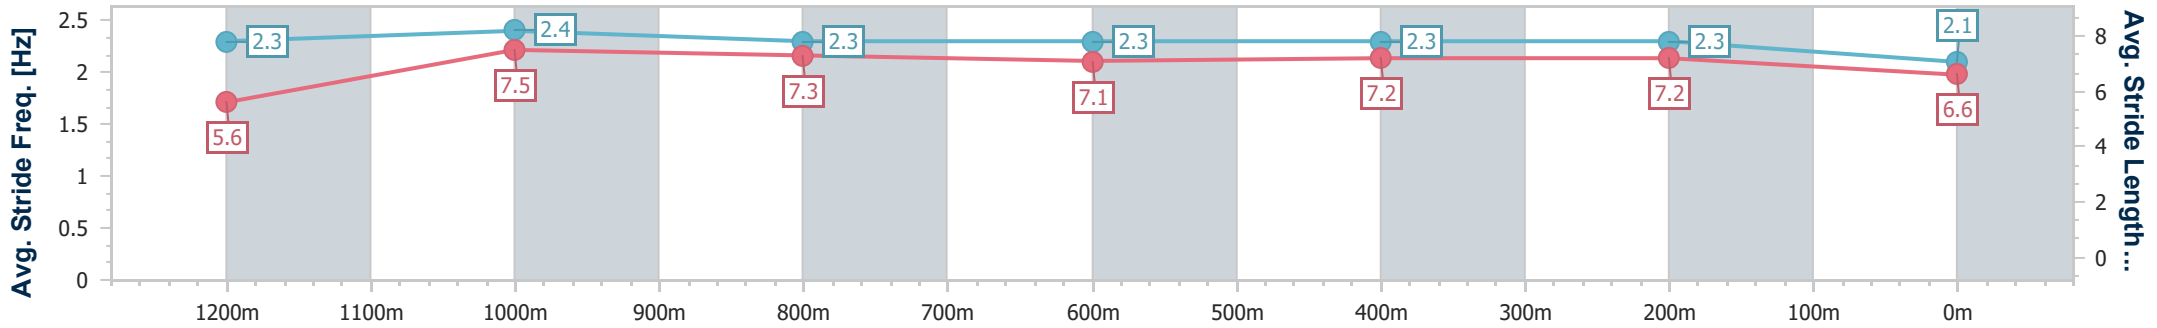

Ipswich QLD Professional
 Race 3: TAB Maiden Plate - 1350m
 06 January 2024 - 14:49
 Track Rating: Good 4, Weather: Overcast, Rail Position: True

Section	Overall	1200m	1000m	800m	600m	400m	200m
Section Times	1:23.36 [10] (0:11.46)	1:11.90 [3] (0:10.85)	1:01.05 [2] (0:11.76)	0:49.29 [2] (0:12.47)	0:36.82 [2] (0:12.11)	0:24.71 [2] (0:12.08)	0:12.63 [5] (0:12.63)
Average Speed [km/h]	47.2	66.8	61.4	58.0	59.2	59.2	57.1
Top Speed [km/h]	65.3	67.8	64.3	58.8	60.5	60.6	58.8
Avg. Dist. to Rail [m]	8.5	5.3	1.6	0.5	0.6	0.8	3.3
Avg. Stride Freq. [Hz]	2.3	2.6	2.4	2.3	2.4	2.4	2.3
Avg. Stride Length [m]	5.6	7.1	7.0	7.0	7.0	6.9	6.8

Horse/Jockey Name	To The World
Final Rank	11
Fastest Section Time (Section)	0:11.06 (1200m)
Top Speed [km/h] (Section)	66.3 (1200m)
Race State	Finished

Ipswich QLD Professional

Race 3: TAB Maiden Plate - 1350m

06 January 2024 - 14:49

Track Rating: Good 4, Weather: Overcast, Rail Position: True

Section	Overall	1200m	1000m	800m	600m	400m	200m
Section Times	1:25.64 [11] (0:11.59)	1:14.05 [5] (0:11.06)	1:02.99 [5] (0:11.83)	0:51.16 [5] (0:12.54)	0:38.62 [5] (0:12.14)	0:26.48 [7] (0:12.38)	0:14.10 [11] (0:14.10)
Average Speed [km/h]	46.8	65.3	61.0	57.8	59.5	58.5	51.0
Top Speed [km/h]	63.1	66.3	64.1	59.2	60.9	60.2	57.8
Avg. Dist. to Rail [m]	7.3	4.1	2.1	1.5	0.9	2.6	5.1
Avg. Stride Freq. [Hz]	2.3	2.4	2.3	2.3	2.3	2.3	2.1
Avg. Stride Length [m]	5.6	7.5	7.3	7.1	7.2	7.2	6.6