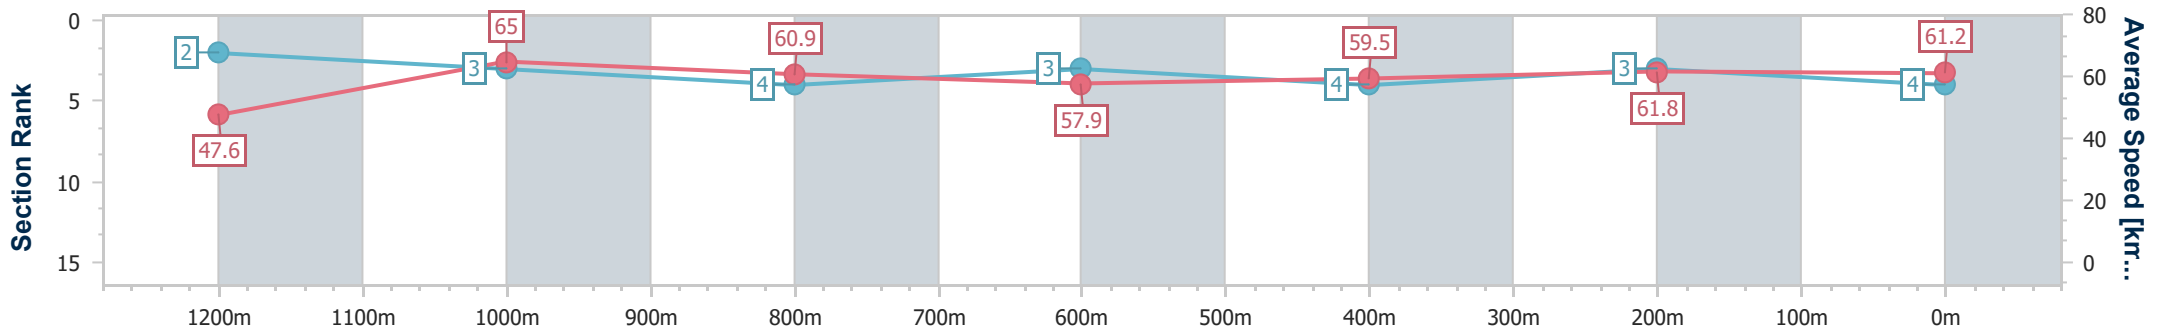

Ipswich QLD Professional

Race 3: TAB Maiden Plate - 1350m

06 January 2024 - 14:49

Track Rating: Good 4, Weather: Overcast, Rail Position: True

Section	Overall	1200m	1000m	800m	600m	400m	200m
Section Times	1:22.29 [4] (0:11.37)	1:10.92 [2] (0:11.10)	0:59.82 [3] (0:11.85)	0:47.97 [4] (0:12.42)	0:35.55 [3] (0:12.10)	0:23.45 [4] (0:11.69)	0:11.76 [3] (0:11.76)
Average Speed [km/h]	47.6	65.0	60.9	57.9	59.5	61.8	61.2
Top Speed [km/h]	63.6	66.2	63.5	59.3	60.9	62.5	61.5
Avg. Dist. to Rail [m]	5.6	2.9	1.1	0.3	0.2	1.1	4.7
Avg. Stride Freq. [Hz]	2.3	2.3	2.2	2.1	2.2	2.2	2.2
Avg. Stride Length [m]	5.8	7.8	7.6	7.6	7.7	7.8	7.8

- [] Ranking at each section and finish
- .-.- No data available at this section
- NA No data available

Horse/Jockey Name	Sennachie
Final Rank	5
Fastest Section Time (Section)	0:11.19 (1200m)
Top Speed [km/h] (Section)	65.1 (1200m)
Race State	Finished