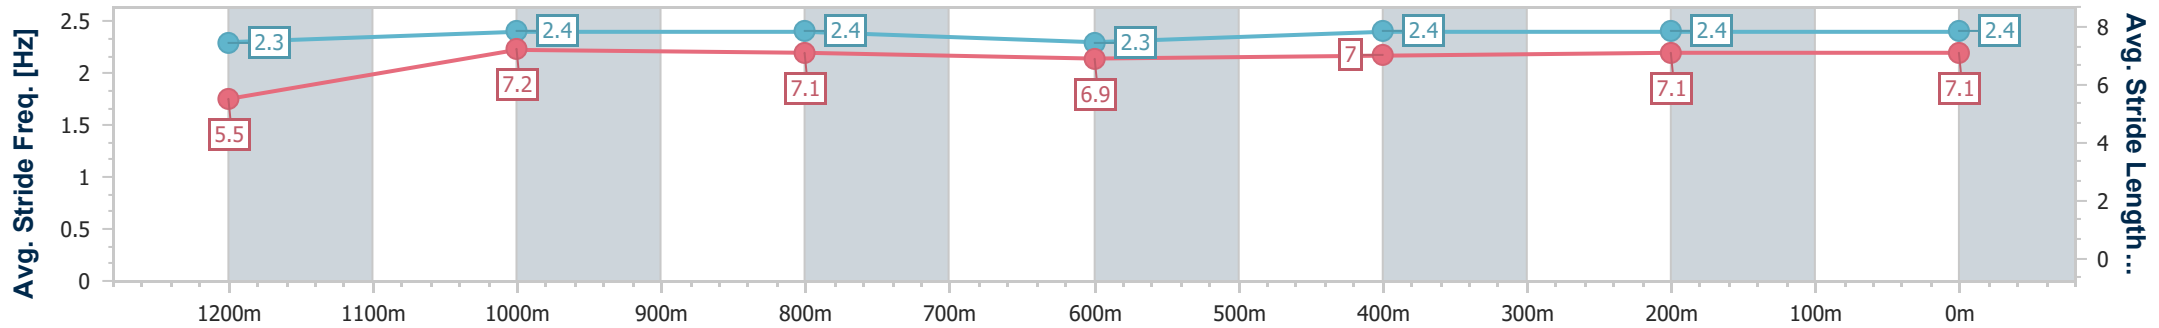

- [] Ranking at each section and finish
- .-.- No data available at this section
- NA No data available

Horse/Jockey Name	Night Ruler
Final Rank	8
Fastest Section Time (Section)	0:11.51 (1200m)
Top Speed [km/h] (Section)	63.6 (1200m)
Race State	Finished

Ipswich QLD Professional

Race 3: TAB Maiden Plate - 1350m

06 January 2024 - 14:49

Track Rating: Good 4, Weather: Overcast, Rail Position: True

Section	Overall	1200m	1000m	800m	600m	400m	200m
Section Times	1:23.13 [8] (0:11.75)	1:11.38 [9] (0:11.51)	0:59.87 [10] (0:11.67)	0:48.20 [10] (0:12.52)	0:35.68 [11] (0:12.25)	0:23.43 [11] (0:11.63)	0:11.80 [9] (0:11.80)
Average Speed [km/h]	45.8	62.7	61.7	57.6	59.0	62.2	61.1
Top Speed [km/h]	63.2	63.6	63.1	59.3	61.9	62.8	61.6
Avg. Dist. to Rail [m]	4.6	1.4	0.3	0.8	1.0	1.6	6.5
Avg. Stride Freq. [Hz]	2.3	2.4	2.4	2.3	2.4	2.4	2.4
Avg. Stride Length [m]	5.5	7.2	7.1	6.9	7.0	7.1	7.1

- [] Ranking at each section and finish
- .-.- No data available at this section
- NA No data available

Horse/Jockey Name	Catch Cries
Final Rank	9
Fastest Section Time (Section)	0:11.39 (1200m)
Top Speed [km/h] (Section)	64.4 (1200m)
Race State	Finished