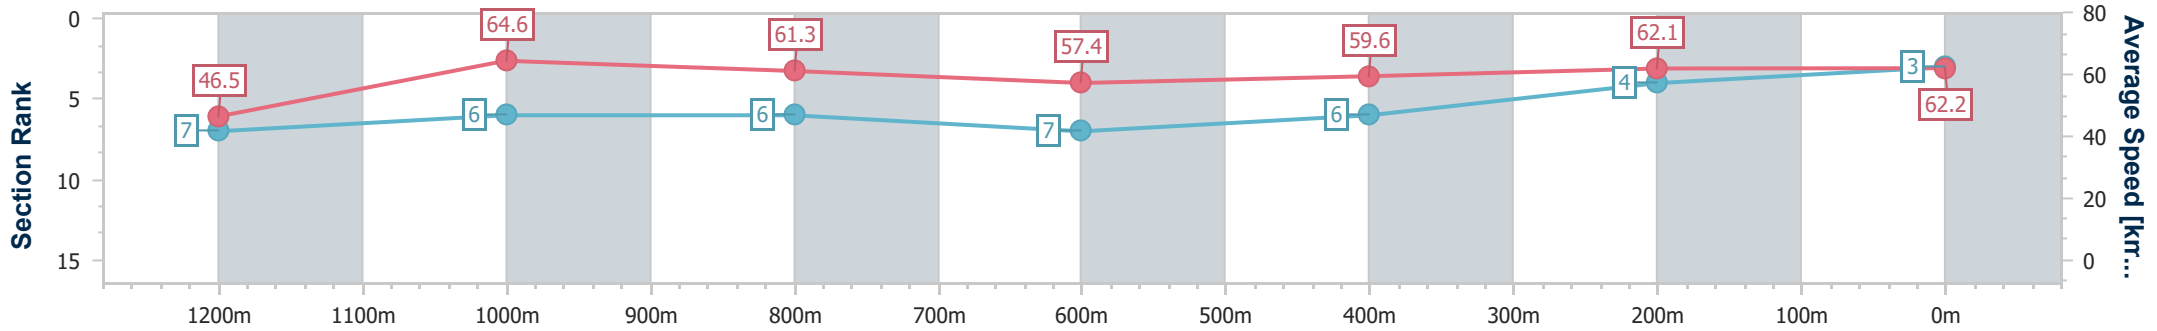

Ipswich QLD Professional

Race 3: TAB Maiden Plate - 1350m

06 January 2024 - 14:49

Track Rating: Good 4, Weather: Overcast, Rail Position: True

Section	Overall	1200m	1000m	800m	600m	400m	200m
Section Times	1:22.21 [3] (0:11.66)	1:10.55 [7] (0:11.13)	0:59.42 [6] (0:11.75)	0:47.67 [6] (0:12.53)	0:35.14 [7] (0:12.01)	0:23.13 [6] (0:11.54)	0:11.59 [4] (0:11.59)
Average Speed [km/h]	46.5	64.6	61.3	57.4	59.6	62.1	62.2
Top Speed [km/h]	63.2	66.0	65.0	59.0	62.0	63.3	63.2
Avg. Dist. to Rail [m]	5.7	1.9	0.3	0.7	1.2	1.3	2.5
Avg. Stride Freq. [Hz]	2.4	2.5	2.4	2.3	2.4	2.4	2.5
Avg. Stride Length [m]	5.5	7.3	7.1	7.0	7.0	7.1	7.0