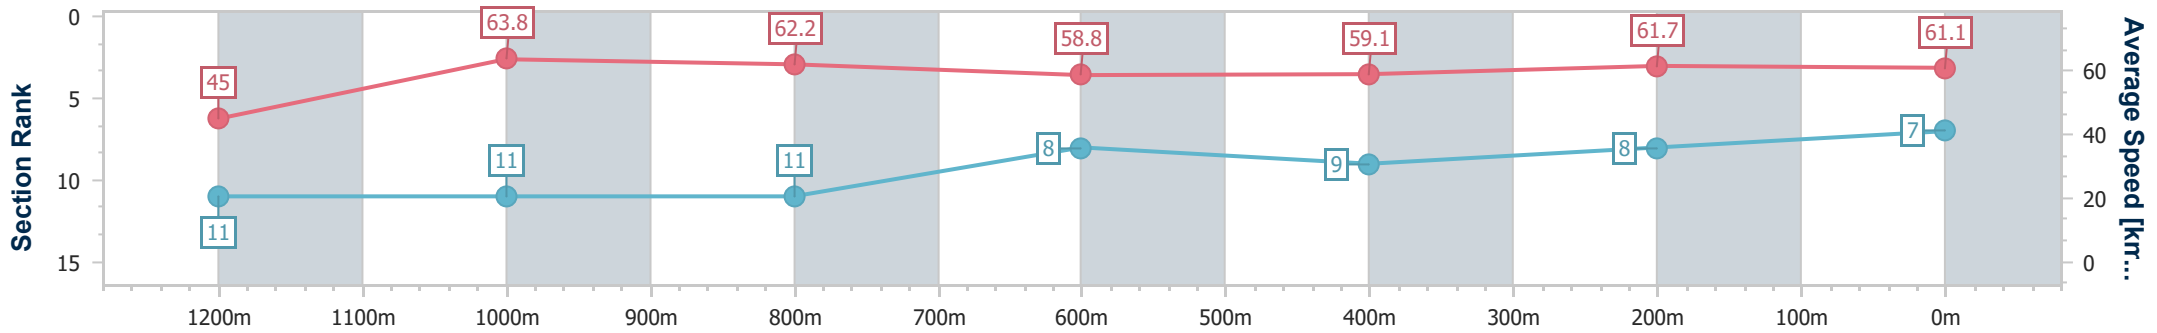

Ipswich QLD Professional

Race 3: TAB Maiden Plate - 1350m

06 January 2024 - 14:49

Track Rating: Good 4, Weather: Overcast, Rail Position: True

Section	Overall	1200m	1000m	800m	600m	400m	200m
Section Times	1:22.87 [7] (0:12.01)	1:10.86 [11] (0:11.32)	0:59.54 [11] (0:11.61)	0:47.93 [11] (0:12.28)	0:35.65 [8] (0:12.17)	0:23.48 [9] (0:11.71)	0:11.77 [8] (0:11.77)
Average Speed [km/h]	45.0	63.8	62.2	58.8	59.1	61.7	61.1
Top Speed [km/h]	61.6	64.8	64.6	61.0	62.0	62.6	61.7
Avg. Dist. to Rail [m]	11.2	5.1	1.5	0.6	0.3	1.7	8.3
Avg. Stride Freq. [Hz]	2.2	2.4	2.4	2.3	2.3	2.4	2.3
Avg. Stride Length [m]	5.7	7.3	7.3	7.1	7.1	7.3	7.3

- [] Ranking at each section and finish
- .-.- No data available at this section
- NA No data available

Horse/Jockey Name	Night Ruler
Final Rank	8
Fastest Section Time (Section)	0:11.51 (1200m)
Top Speed [km/h] (Section)	63.6 (1200m)
Race State	Finished