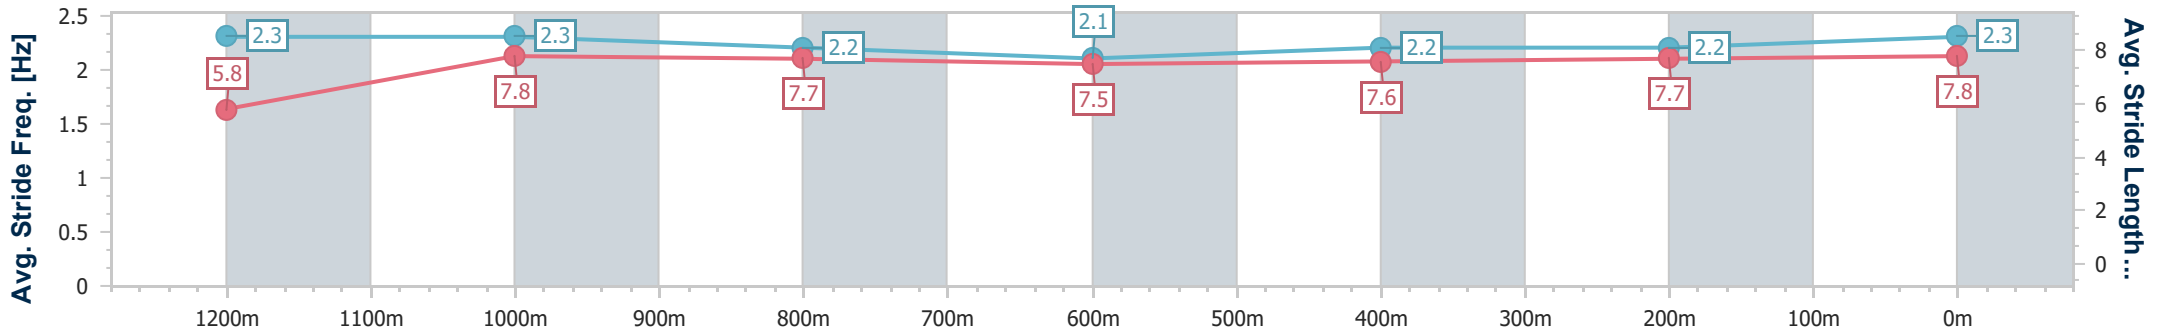

Horse/Jockey Name	Secretly Better
Final Rank	1
Fastest Section Time (Section)	0:11.10 (1200m)
Top Speed [km/h] (Section)	65.7 (1200m)
Race State	Finished

Ipswich QLD Professional

Race 3: TAB Maiden Plate - 1350m

06 January 2024 - 14:49

Track Rating: Good 4, Weather: Overcast, Rail Position: True

Section	Overall	1200m	1000m	800m	600m	400m	200m
Section Times	1:21.78 [1] (0:11.47)	1:10.31 [4] (0:11.10)	0:59.21 [4] (0:11.74)	0:47.47 [3] (0:12.45)	0:35.02 [4] (0:12.08)	0:22.94 [3] (0:11.54)	0:11.40 [2] (0:11.40)
Average Speed [km/h]	47.1	64.8	61.2	57.5	59.0	62.1	63.2
Top Speed [km/h]	63.7	65.7	64.1	58.3	60.7	63.8	63.7
Avg. Dist. to Rail [m]	2.4	1.4	0.9	1.5	1.7	0.9	0.7
Avg. Stride Freq. [Hz]	2.3	2.3	2.2	2.1	2.2	2.2	2.3
Avg. Stride Length [m]	5.8	7.8	7.7	7.5	7.6	7.7	7.8