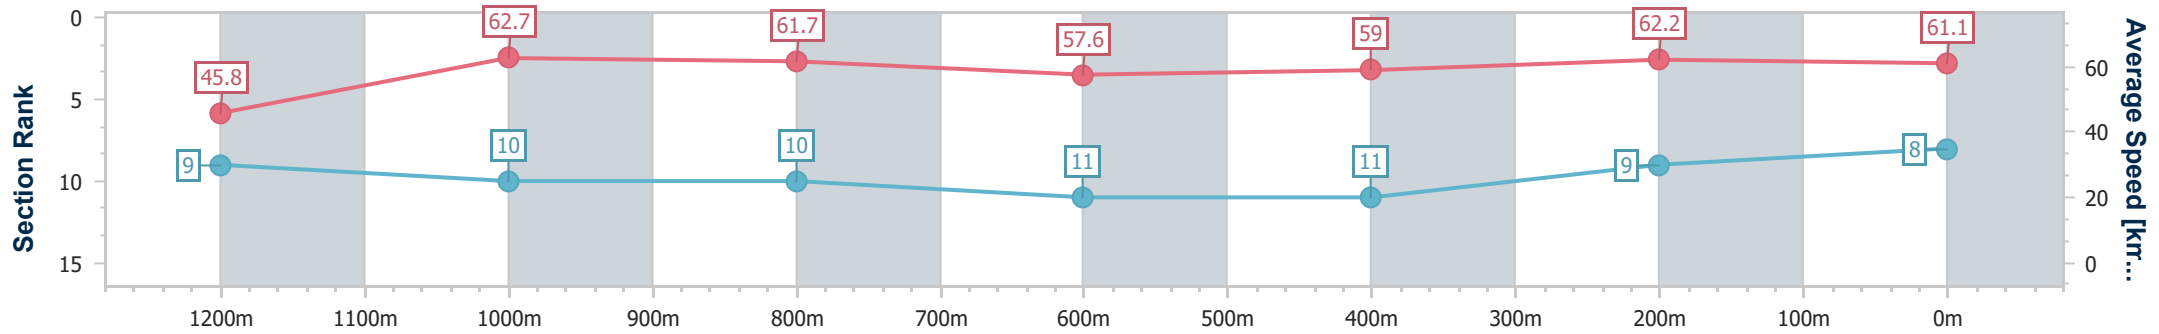

- [] Ranking at each section and finish
- .-.- No data available at this section
- NA No data available

Horse/Jockey Name	Night Ruler
Final Rank	8
Fastest Section Time (Section)	0:11.51 (1200m)
Top Speed [km/h] (Section)	63.6 (1200m)
Race State	Finished

Ipswich QLD Professional

Race 3: TAB Maiden Plate - 1350m

06 January 2024 - 14:49

Track Rating: Good 4, Weather: Overcast, Rail Position: True

Section	Overall	1200m	1000m	800m	600m	400m	200m
Section Times	1:23.13 [8] (0:11.75)	1:11.38 [9] (0:11.51)	0:59.87 [10] (0:11.67)	0:48.20 [10] (0:12.52)	0:35.68 [11] (0:12.25)	0:23.43 [11] (0:11.63)	0:11.80 [9] (0:11.80)
Average Speed [km/h]	45.8	62.7	61.7	57.6	59.0	62.2	61.1
Top Speed [km/h]	63.2	63.6	63.1	59.3	61.9	62.8	61.6
Avg. Dist. to Rail [m]	4.6	1.4	0.3	0.8	1.0	1.6	6.5
Avg. Stride Freq. [Hz]	2.3	2.4	2.4	2.3	2.4	2.4	2.4
Avg. Stride Length [m]	5.5	7.2	7.1	6.9	7.0	7.1	7.1

- [] Ranking at each section and finish
- .-.- No data available at this section
- NA No data available

Horse/Jockey Name	Catch Cries
Final Rank	9
Fastest Section Time (Section)	0:11.39 (1200m)
Top Speed [km/h] (Section)	64.4 (1200m)
Race State	Finished