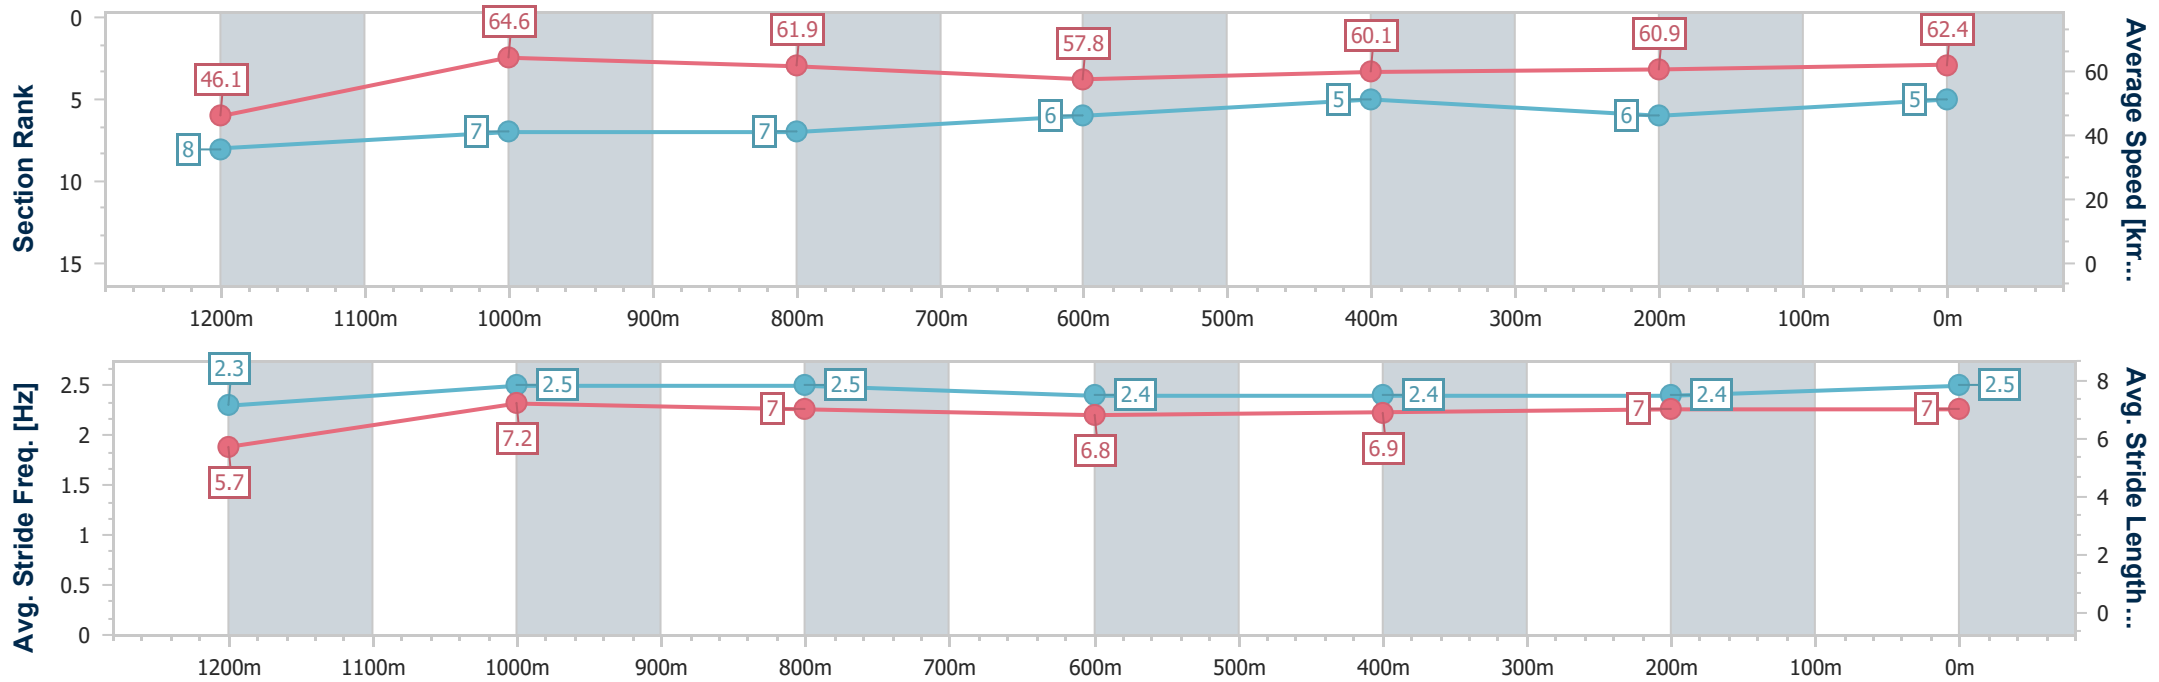

- [] Ranking at each section and finish
- .-.- No data available at this section
- NA No data available

Horse/Jockey Name	Sennachie
Final Rank	5
Fastest Section Time (Section)	0:11.19 (1200m)
Top Speed [km/h] (Section)	65.1 (1200m)
Race State	Finished

Ipswich QLD Professional
 Race 3: TAB Maiden Plate - 1350m
 06 January 2024 - 14:49
 Track Rating: Good 4, Weather: Overcast, Rail Position: True

Section	Overall	1200m	1000m	800m	600m	400m	200m
Section Times	1:22.35 [5] (0:11.69)	1:10.66 [8] (0:11.19)	0:59.47 [7] (0:11.69)	0:47.78 [7] (0:12.46)	0:35.32 [6] (0:11.99)	0:23.33 [5] (0:11.81)	0:11.52 [6] (0:11.52)
Average Speed [km/h]	46.1	64.6	61.9	57.8	60.1	60.9	62.4
Top Speed [km/h]	62.9	65.1	64.8	59.2	62.1	62.6	63.4
Avg. Dist. to Rail [m]	3.1	2.1	1.5	0.5	0.5	1.1	6.1
Avg. Stride Freq. [Hz]	2.3	2.5	2.5	2.4	2.4	2.4	2.5
Avg. Stride Length [m]	5.7	7.2	7.0	6.8	6.9	7.0	7.0