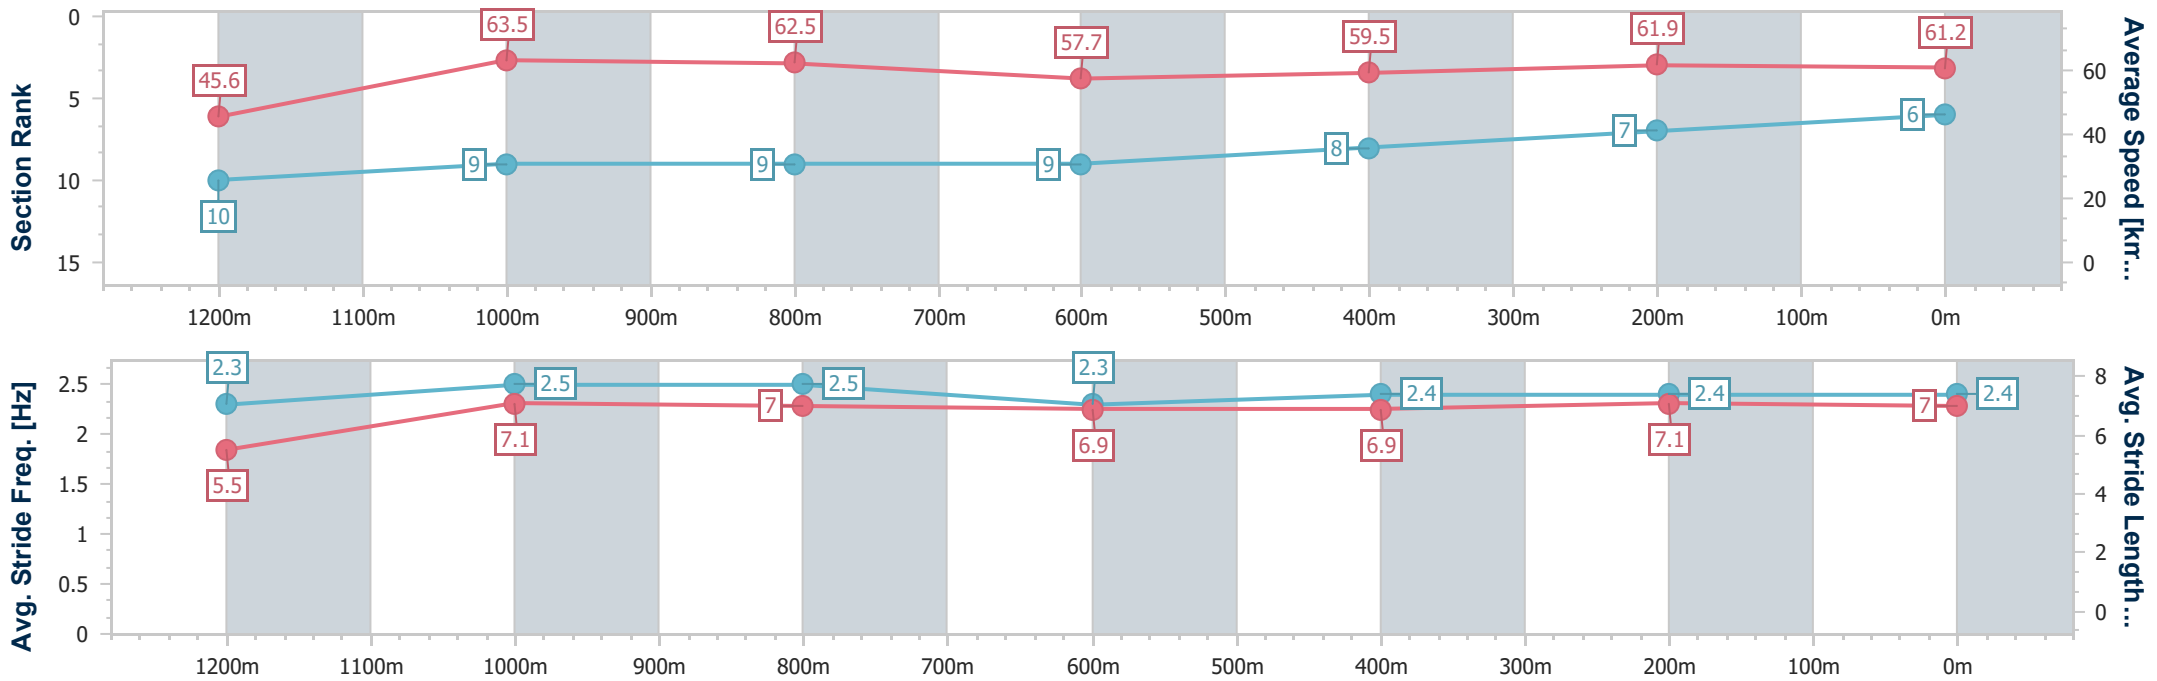

Ipswich QLD Professional

Race 3: TAB Maiden Plate - 1350m

06 January 2024 - 14:49

Track Rating: Good 4, Weather: Overcast, Rail Position: True

Section	Overall	1200m	1000m	800m	600m	400m	200m
Section Times	1:22.73 [6] (0:11.87)	1:10.86 [10] (0:11.34)	0:59.52 [9] (0:11.55)	0:47.97 [9] (0:12.52)	0:35.45 [9] (0:12.08)	0:23.37 [8] (0:11.61)	0:11.76 [7] (0:11.76)
Average Speed [km/h]	45.6	63.5	62.5	57.7	59.5	61.9	61.2
Top Speed [km/h]	61.9	64.7	64.4	59.4	62.3	62.9	62.4
Avg. Dist. to Rail [m]	8.1	2.0	1.5	0.5	0.5	1.3	5.8
Avg. Stride Freq. [Hz]	2.3	2.5	2.5	2.3	2.4	2.4	2.4
Avg. Stride Length [m]	5.5	7.1	7.0	6.9	6.9	7.1	7.0

- [] Ranking at each section and finish
- .-.- No data available at this section
- NA No data available

Horse/Jockey Name	Seeya Later Gater
Final Rank	7
Fastest Section Time (Section)	0:11.32 (1200m)
Top Speed [km/h] (Section)	64.8 (1200m)
Race State	Finished