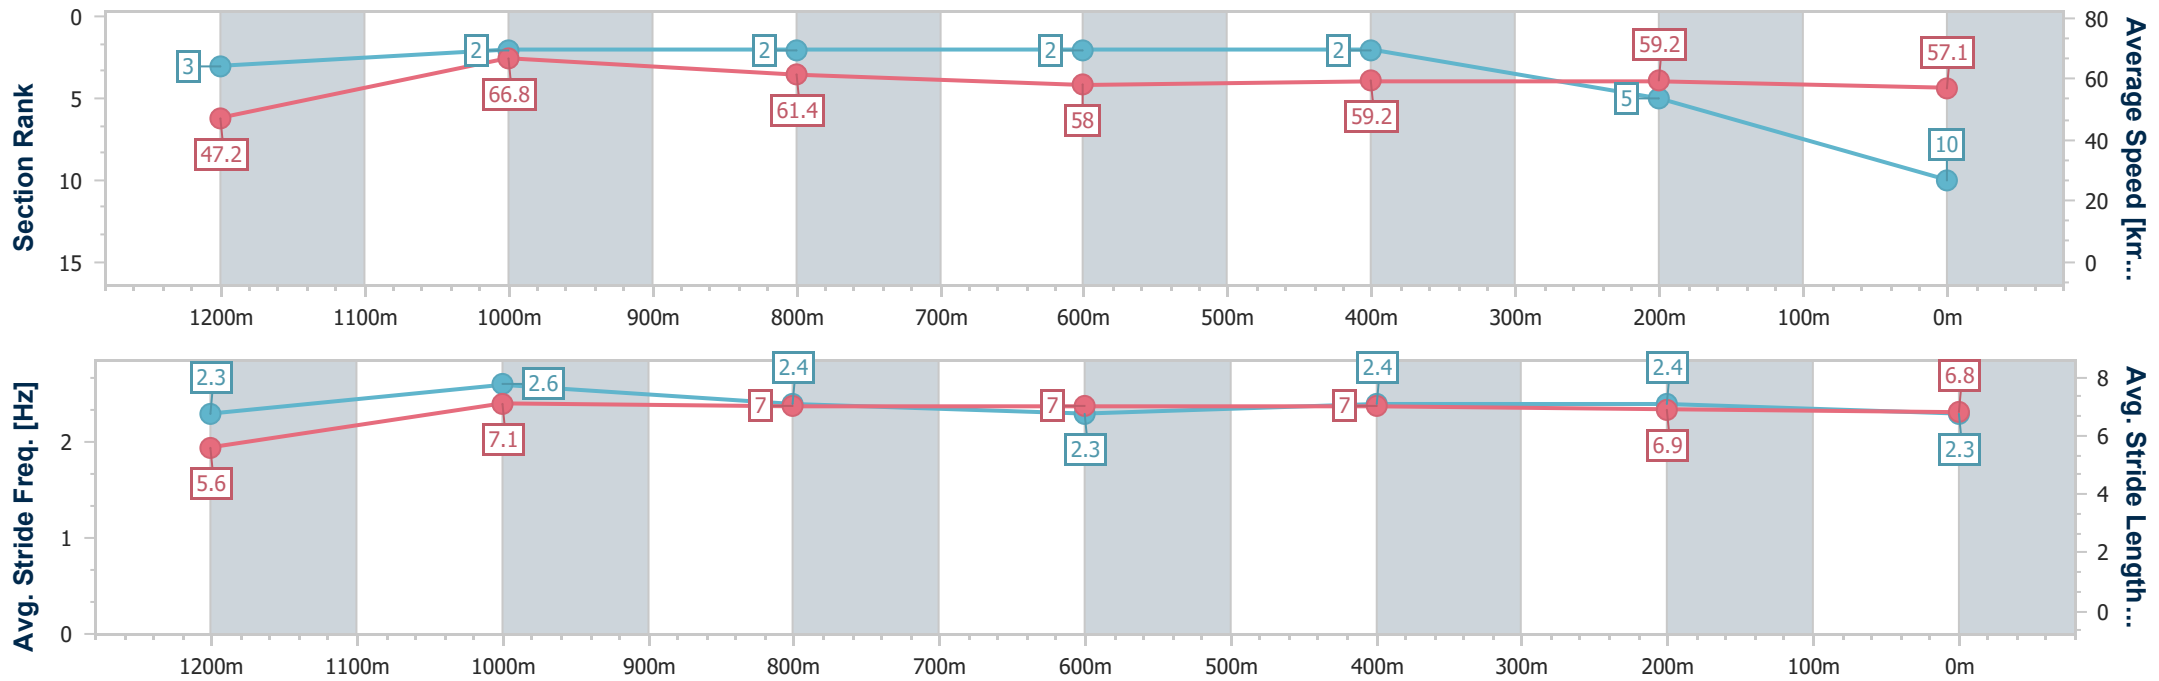

Ipswich QLD Professional

Race 3: TAB Maiden Plate - 1350m

06 January 2024 - 14:49

Track Rating: Good 4, Weather: Overcast, Rail Position: True

Section	Overall	1200m	1000m	800m	600m	400m	200m
Section Times	1:23.29 [9] (0:11.62)	1:11.67 [6] (0:11.39)	1:00.28 [8] (0:11.71)	0:48.57 [8] (0:12.59)	0:35.98 [10] (0:12.27)	0:23.71 [10] (0:11.77)	0:11.94 [10] (0:11.94)
Average Speed [km/h]	46.6	63.3	61.5	57.1	58.3	60.8	60.4
Top Speed [km/h]	62.5	64.4	63.3	58.6	60.0	61.2	61.1
Avg. Dist. to Rail [m]	1.3	0.9	0.3	0.6	1.2	0.9	0.3
Avg. Stride Freq. [Hz]	2.3	2.3	2.3	2.2	2.2	2.3	2.3
Avg. Stride Length [m]	5.7	7.5	7.4	7.3	7.3	7.3	7.3

- [] Ranking at each section and finish
- .-.- No data available at this section
- NA No data available

Horse/Jockey Name	I Am Pearl
Final Rank	10
Fastest Section Time (Section)	0:10.85 (1200m)
Top Speed [km/h] (Section)	67.8 (1200m)
Race State	Finished

Ipswich QLD Professional
 Race 3: TAB Maiden Plate - 1350m
 06 January 2024 - 14:49
 Track Rating: Good 4, Weather: Overcast, Rail Position: True

Section	Overall	1200m	1000m	800m	600m	400m	200m
Section Times	1:23.36 [10] (0:11.46)	1:11.90 [3] (0:10.85)	1:01.05 [2] (0:11.76)	0:49.29 [2] (0:12.47)	0:36.82 [2] (0:12.11)	0:24.71 [2] (0:12.08)	0:12.63 [5] (0:12.63)
Average Speed [km/h]	47.2	66.8	61.4	58.0	59.2	59.2	57.1
Top Speed [km/h]	65.3	67.8	64.3	58.8	60.5	60.6	58.8
Avg. Dist. to Rail [m]	8.5	5.3	1.6	0.5	0.6	0.8	3.3
Avg. Stride Freq. [Hz]	2.3	2.6	2.4	2.3	2.4	2.4	2.3
Avg. Stride Length [m]	5.6	7.1	7.0	7.0	7.0	6.9	6.8

Horse/Jockey Name	To The World
Final Rank	11
Fastest Section Time (Section)	0:11.06 (1200m)
Top Speed [km/h] (Section)	66.3 (1200m)
Race State	Finished

Ipswich QLD Professional

Race 3: TAB Maiden Plate - 1350m