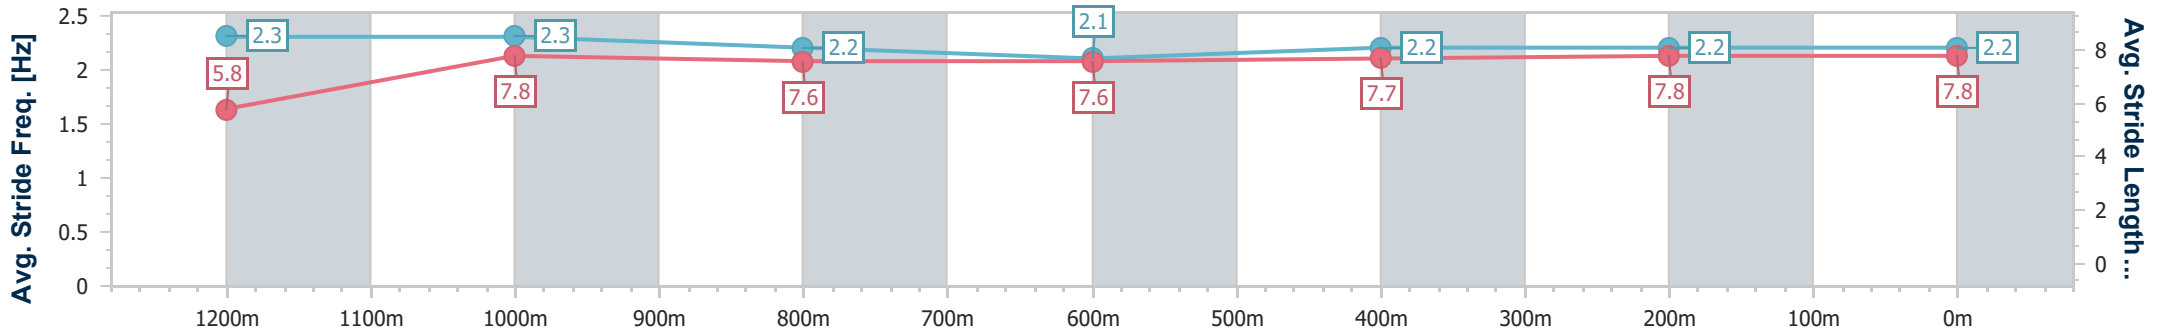

Ipswich QLD Professional

Race 3: TAB Maiden Plate - 1350m

06 January 2024 - 14:49

Track Rating: Good 4, Weather: Overcast, Rail Position: True

Section	Overall	1200m	1000m	800m	600m	400m	200m
Section Times	1:22.29 [4] (0:11.37)	1:10.92 [2] (0:11.10)	0:59.82 [3] (0:11.85)	0:47.97 [4] (0:12.42)	0:35.55 [3] (0:12.10)	0:23.45 [4] (0:11.69)	0:11.76 [3] (0:11.76)
Average Speed [km/h]	47.6	65.0	60.9	57.9	59.5	61.8	61.2
Top Speed [km/h]	63.6	66.2	63.5	59.3	60.9	62.5	61.5
Avg. Dist. to Rail [m]	5.6	2.9	1.1	0.3	0.2	1.1	4.7
Avg. Stride Freq. [Hz]	2.3	2.3	2.2	2.1	2.2	2.2	2.2
Avg. Stride Length [m]	5.8	7.8	7.6	7.6	7.7	7.8	7.8

- [] Ranking at each section and finish
- .-.- No data available at this section
- NA No data available

Horse/Jockey Name	Sennachie
Final Rank	5
Fastest Section Time (Section)	0:11.19 (1200m)
Top Speed [km/h] (Section)	65.1 (1200m)
Race State	Finished