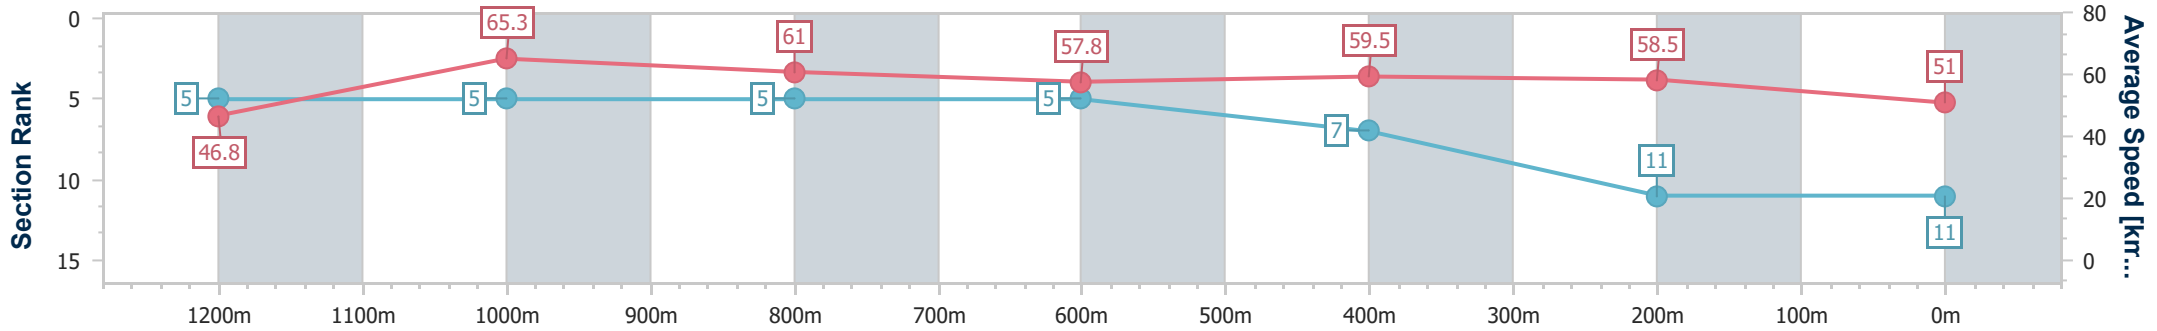

Ipswich QLD Professional
 Race 3: TAB Maiden Plate - 1350m
 06 January 2024 - 14:49
 Track Rating: Good 4, Weather: Overcast, Rail Position: True

Section	Overall	1200m	1000m	800m	600m	400m	200m
Section Times	1:23.36 [10] (0:11.46)	1:11.90 [3] (0:10.85)	1:01.05 [2] (0:11.76)	0:49.29 [2] (0:12.47)	0:36.82 [2] (0:12.11)	0:24.71 [2] (0:12.08)	0:12.63 [5] (0:12.63)
Average Speed [km/h]	47.2	66.8	61.4	58.0	59.2	59.2	57.1
Top Speed [km/h]	65.3	67.8	64.3	58.8	60.5	60.6	58.8
Avg. Dist. to Rail [m]	8.5	5.3	1.6	0.5	0.6	0.8	3.3
Avg. Stride Freq. [Hz]	2.3	2.6	2.4	2.3	2.4	2.4	2.3
Avg. Stride Length [m]	5.6	7.1	7.0	7.0	7.0	6.9	6.8

Horse/Jockey Name	To The World
Final Rank	11
Fastest Section Time (Section)	0:11.06 (1200m)
Top Speed [km/h] (Section)	66.3 (1200m)
Race State	Finished

Ipswich QLD Professional

Race 3: TAB Maiden Plate - 1350m

06 January 2024 - 14:49

Track Rating: Good 4, Weather: Overcast, Rail Position: True

Section	Overall	1200m	1000m	800m	600m	400m	200m
Section Times	1:25.64 [11] (0:11.59)	1:14.05 [5] (0:11.06)	1:02.99 [5] (0:11.83)	0:51.16 [5] (0:12.54)	0:38.62 [5] (0:12.14)	0:26.48 [7] (0:12.38)	0:14.10 [11] (0:14.10)
Average Speed [km/h]	46.8	65.3	61.0	57.8	59.5	58.5	51.0
Top Speed [km/h]	63.1	66.3	64.1	59.2	60.9	60.2	57.8
Avg. Dist. to Rail [m]	7.3	4.1	2.1	1.5	0.9	2.6	5.1
Avg. Stride Freq. [Hz]	2.3	2.4	2.3	2.3	2.3	2.3	2.1
Avg. Stride Length [m]	5.6	7.5	7.3	7.1	7.2	7.2	6.6