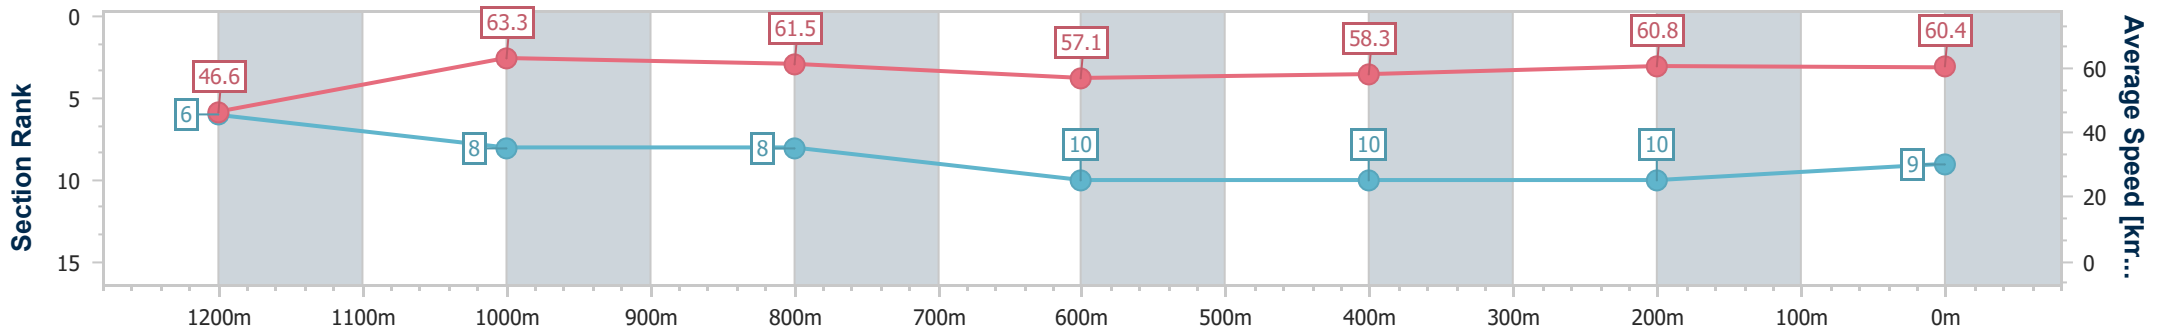

Ipswich QLD Professional

Race 3: TAB Maiden Plate - 1350m

06 January 2024 - 14:49

Track Rating: Good 4, Weather: Overcast, Rail Position: True

Section	Overall	1200m	1000m	800m	600m	400m	200m
Section Times	1:23.29 [9] (0:11.62)	1:11.67 [6] (0:11.39)	1:00.28 [8] (0:11.71)	0:48.57 [8] (0:12.59)	0:35.98 [10] (0:12.27)	0:23.71 [10] (0:11.77)	0:11.94 [10] (0:11.94)
Average Speed [km/h]	46.6	63.3	61.5	57.1	58.3	60.8	60.4
Top Speed [km/h]	62.5	64.4	63.3	58.6	60.0	61.2	61.1
Avg. Dist. to Rail [m]	1.3	0.9	0.3	0.6	1.2	0.9	0.3
Avg. Stride Freq. [Hz]	2.3	2.3	2.3	2.2	2.2	2.3	2.3
Avg. Stride Length [m]	5.7	7.5	7.4	7.3	7.3	7.3	7.3

- [] Ranking at each section and finish
- .-.- No data available at this section
- NA No data available

Horse/Jockey Name	I Am Pearl
Final Rank	10
Fastest Section Time (Section)	0:10.85 (1200m)
Top Speed [km/h] (Section)	67.8 (1200m)
Race State	Finished