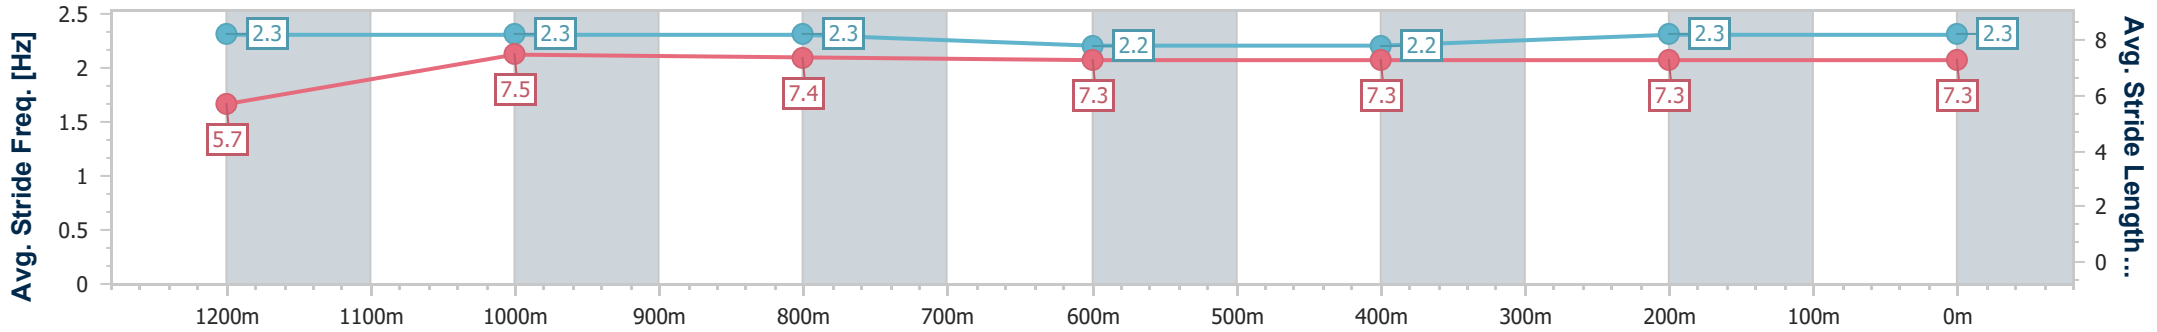

- [] Ranking at each section and finish
- .-.- No data available at this section
- NA No data available

Horse/Jockey Name	Catch Cries
Final Rank	9
Fastest Section Time (Section)	0:11.39 (1200m)
Top Speed [km/h] (Section)	64.4 (1200m)
Race State	Finished

Ipswich QLD Professional

Race 3: TAB Maiden Plate - 1350m

06 January 2024 - 14:49

Track Rating: Good 4, Weather: Overcast, Rail Position: True

Section	Overall	1200m	1000m	800m	600m	400m	200m
Section Times	1:23.29 [9] (0:11.62)	1:11.67 [6] (0:11.39)	1:00.28 [8] (0:11.71)	0:48.57 [8] (0:12.59)	0:35.98 [10] (0:12.27)	0:23.71 [10] (0:11.77)	0:11.94 [10] (0:11.94)
Average Speed [km/h]	46.6	63.3	61.5	57.1	58.3	60.8	60.4
Top Speed [km/h]	62.5	64.4	63.3	58.6	60.0	61.2	61.1
Avg. Dist. to Rail [m]	1.3	0.9	0.3	0.6	1.2	0.9	0.3
Avg. Stride Freq. [Hz]	2.3	2.3	2.3	2.2	2.2	2.3	2.3
Avg. Stride Length [m]	5.7	7.5	7.4	7.3	7.3	7.3	7.3

- [] Ranking at each section and finish
- .-.- No data available at this section
- NA No data available

Horse/Jockey Name	I Am Pearl
Final Rank	10
Fastest Section Time (Section)	0:10.85 (1200m)
Top Speed [km/h] (Section)	67.8 (1200m)
Race State	Finished