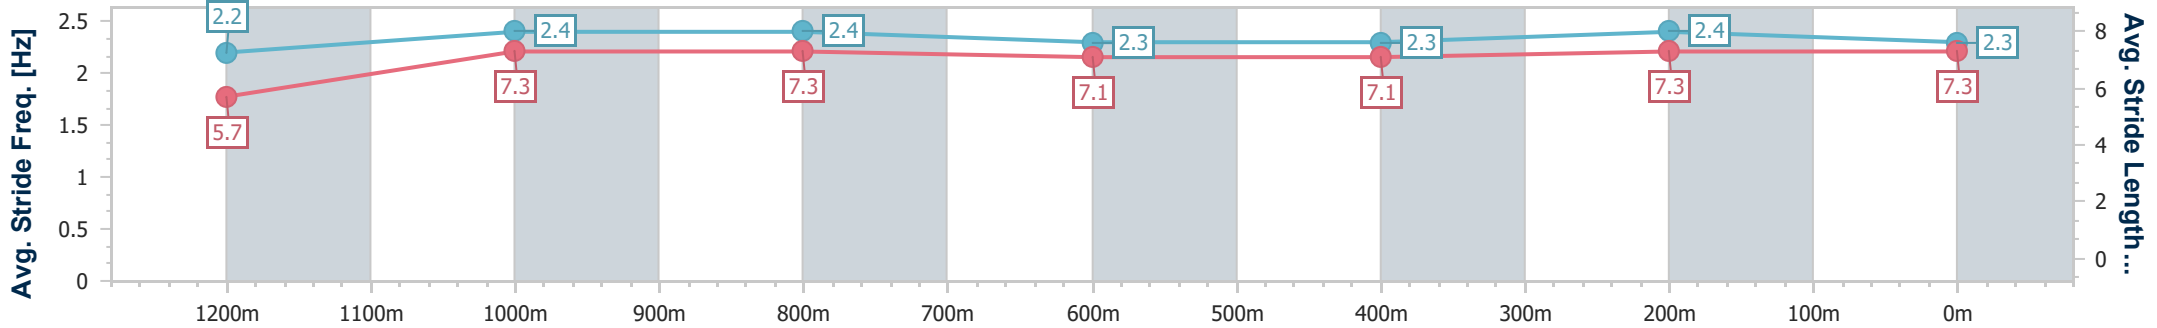

Ipswich QLD Professional

Race 3: TAB Maiden Plate - 1350m

06 January 2024 - 14:49

Track Rating: Good 4, Weather: Overcast, Rail Position: True

Section	Overall	1200m	1000m	800m	600m	400m	200m
Section Times	1:22.87 [7] (0:12.01)	1:10.86 [11] (0:11.32)	0:59.54 [11] (0:11.61)	0:47.93 [11] (0:12.28)	0:35.65 [8] (0:12.17)	0:23.48 [9] (0:11.71)	0:11.77 [8] (0:11.77)
Average Speed [km/h]	45.0	63.8	62.2	58.8	59.1	61.7	61.1
Top Speed [km/h]	61.6	64.8	64.6	61.0	62.0	62.6	61.7
Avg. Dist. to Rail [m]	11.2	5.1	1.5	0.6	0.3	1.7	8.3
Avg. Stride Freq. [Hz]	2.2	2.4	2.4	2.3	2.3	2.4	2.3
Avg. Stride Length [m]	5.7	7.3	7.3	7.1	7.1	7.3	7.3

- [] Ranking at each section and finish
- .-.- No data available at this section
- NA No data available

Horse/Jockey Name	Night Ruler
Final Rank	8
Fastest Section Time (Section)	0:11.51 (1200m)
Top Speed [km/h] (Section)	63.6 (1200m)
Race State	Finished