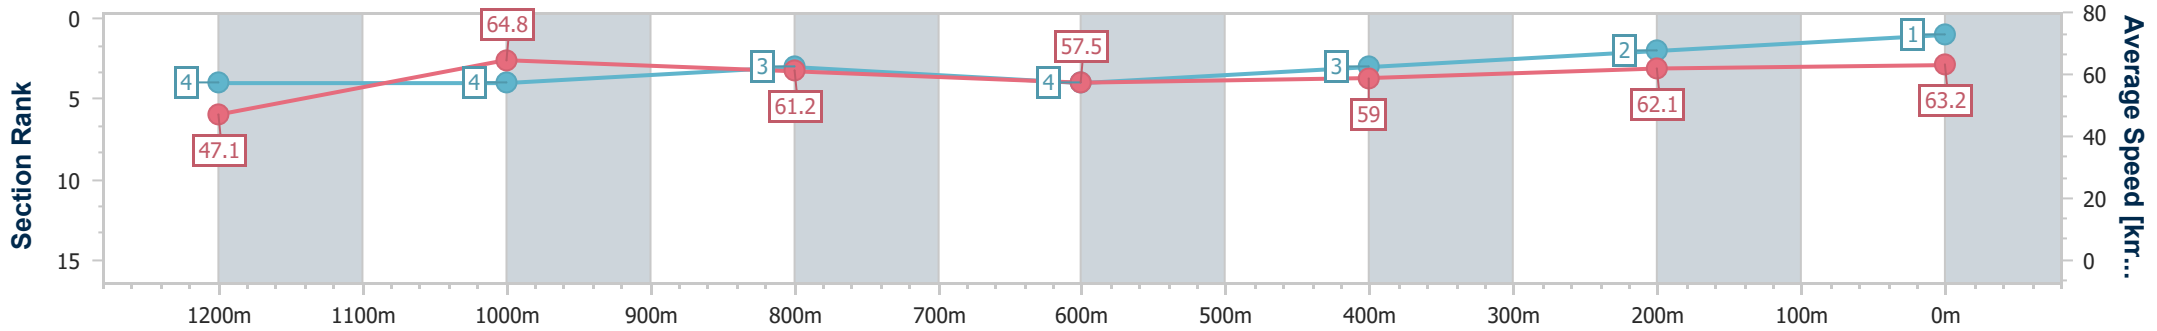

06 January 2024 - 14:49

Track Rating: Good 4, Weather: Overcast, Rail Position: True

Section	Overall	1200m	1000m	800m	600m	400m	200m
Section Times	1:21.78 [1] (0:11.47)	1:10.31 [4] (0:11.10)	0:59.21 [4] (0:11.74)	0:47.47 [3] (0:12.45)	0:35.02 [4] (0:12.08)	0:22.94 [3] (0:11.54)	0:11.40 [2] (0:11.40)
Average Speed [km/h]	47.1	64.8	61.2	57.5	59.0	62.1	63.2
Top Speed [km/h]	63.7	65.7	64.1	58.3	60.7	63.8	63.7
Avg. Dist. to Rail [m]	2.4	1.4	0.9	1.5	1.7	0.9	0.7
Avg. Stride Freq. [Hz]	2.3	2.3	2.2	2.1	2.2	2.2	2.3
Avg. Stride Length [m]	5.8	7.8	7.7	7.5	7.6	7.7	7.8