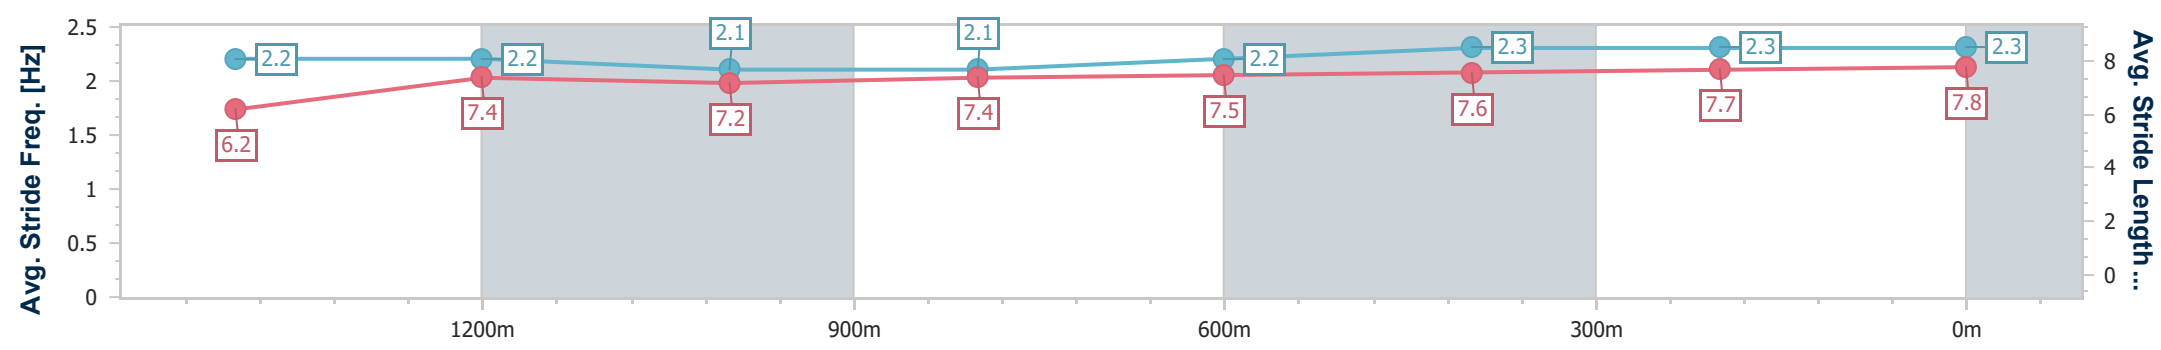

- [ ] Ranking at each section and finish
- .-.- No data available at this section
- NA No data available

Horse/Jockey Name	Darchinian
Final Rank	4
Fastest Section Time (Section)	0:11.32 (400m)
Top Speed [km/h] (Section)	65.2 (600m)
Race State	Finished

Ipswich QLD Professional  
Race 5: ROSS SAVERIN MEMORIAL BENCHMARK 58 Handicap  
- 1666m

06 January 2024 - 16:09

Track Rating: Good 4, Weather: Overcast, Rail Position: True

Section	Overall	1400m	1200m	1000m	800m	600m	400m	200m					
Section Times	1:44.18 [4] (0:19.89)	1:24.29 [7] (0:12.37)	1:11.92 [7] (0:13.10)	0:58.82 [7] (0:12.58)	0:46.24 [7] (0:12.12)	0:34.12 [7] (0:11.43)	0:22.69 [5] (0:11.32)	0:11.37 [5] (0:11.37)					
Average Speed [km/h]	48.3	58.3	54.9	57.3	59.3	63.6	63.9	63.8					
Top Speed [km/h]	59.3	60.3	55.7	58.6	61.0	65.2	65.0	63.9					
Avg. Dist. to Rail [m]	7.1	0.3	0.4	0.2	0.2	1.9	2.3	2.6					
Avg. Stride Freq. [Hz]	2.2	2.2	2.1	2.1	2.2	2.3	2.3	2.3					
Avg. Stride Length [m]	6.2	7.4	7.2	7.4	7.5	7.6	7.7	7.8					