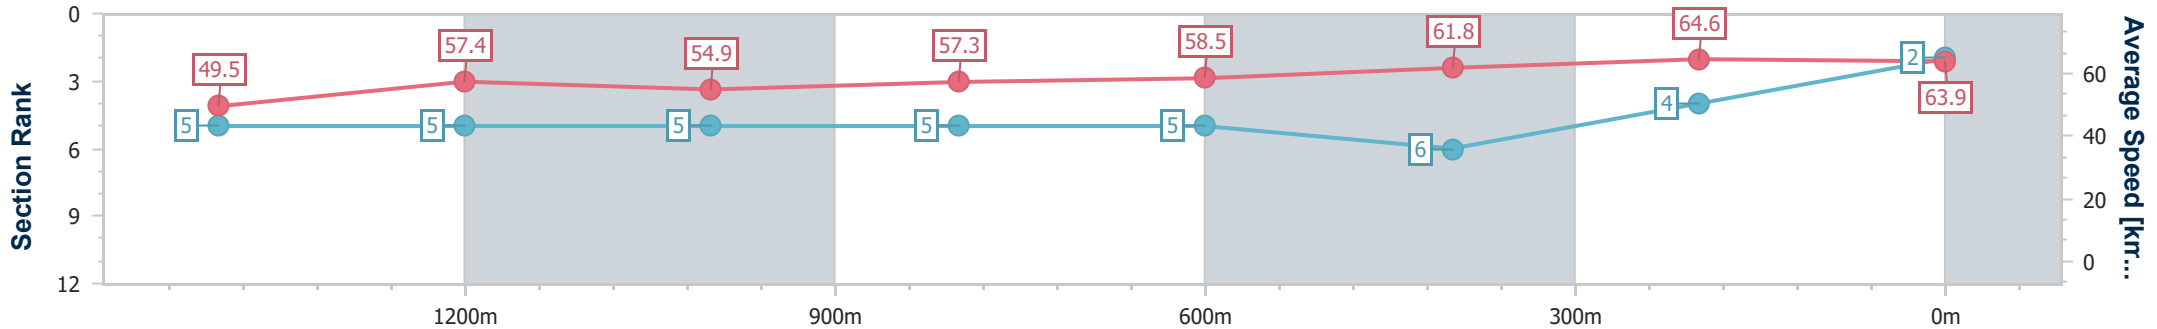

Horse/Jockey Name	Toba
Final Rank	2
Fastest Section Time (Section)	0:11.10 (400m)
Top Speed [km/h] (Section)	65.3 (400m)
Race State	Finished

Ipswich QLD Professional
Race 5: ROSS SAVERIN MEMORIAL BENCHMARK 58 Handicap
- 1666m

06 January 2024 - 16:09

Track Rating: Good 4, Weather: Overcast, Rail Position: True

Section	Overall	1400m	1200m	1000m	800m	600m	400m	200m					
Section Times	1:44.01 [2] (0:19.38)	1:24.63 [5] (0:12.54)	1:12.09 [5] (0:13.13)	0:58.96 [5] (0:12.57)	0:46.39 [5] (0:12.30)	0:34.09 [5] (0:11.70)	0:22.39 [6] (0:11.10)	0:11.29 [4] (0:11.29)					
Average Speed [km/h]	49.5	57.4	54.9	57.3	58.5	61.8	64.6	63.9					
Top Speed [km/h]	61.7	61.6	55.8	58.0	59.9	63.3	65.3	64.8					
Avg. Dist. to Rail [m]	4.8	0.1	0.2	0.4	0.2	0.2	1.0	1.2					
Avg. Stride Freq. [Hz]	2.2	2.2	2.1	2.2	2.2	2.2	2.3	2.3					
Avg. Stride Length [m]	6.3	7.3	7.2	7.4	7.5	7.8	7.8	7.7					

- [ ] Ranking at each section and finish
- -.-.- No data available at this section
- NA No data available