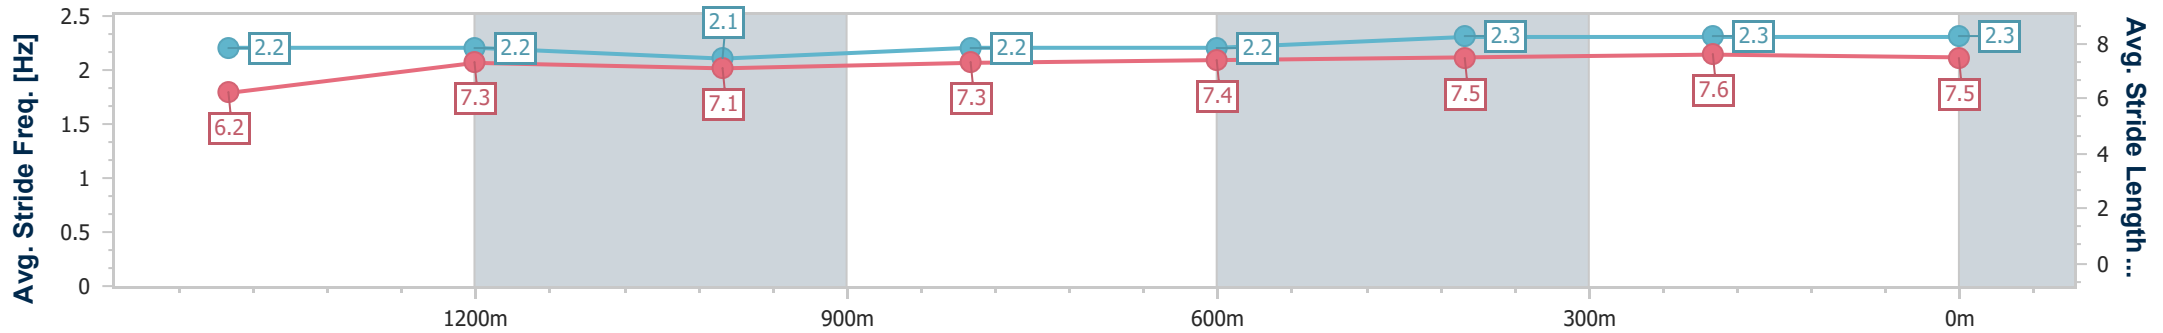

Horse/Jockey Name	Above The Sky
Final Rank	3
Fastest Section Time (Section)	0:11.27 (400m)
Top Speed [km/h] (Section)	64.1 (400m)
Race State	Finished

Ipswich QLD Professional
Race 5: ROSS SAVERIN MEMORIAL BENCHMARK 58 Handicap
- 1666m

06 January 2024 - 16:09

Track Rating: Good 4, Weather: Overcast, Rail Position: True

Section	Overall	1400m	1200m	1000m	800m	600m	400m	200m
Section Times	1:44.11 [3] (0:19.00)	1:25.11 [3] (0:12.59)	1:12.52 [3] (0:13.11)	0:59.41 [3] (0:12.62)	0:46.79 [3] (0:12.38)	0:34.41 [3] (0:11.66)	0:22.75 [3] (0:11.27)	0:11.48 [2] (0:11.48)
Average Speed [km/h]	50.5	57.3	54.7	57.2	58.1	61.4	63.5	63.1
Top Speed [km/h]	61.9	58.5	56.1	58.0	58.6	63.2	64.1	63.8
Avg. Dist. to Rail [m]	2.6	0.2	0.4	0.2	0.4	1.1	0.7	0.3
Avg. Stride Freq. [Hz]	2.2	2.2	2.1	2.2	2.2	2.3	2.3	2.3
Avg. Stride Length [m]	6.2	7.3	7.1	7.3	7.4	7.5	7.6	7.5

- [ ] Ranking at each section and finish
- -.-.- No data available at this section
- NA No data available