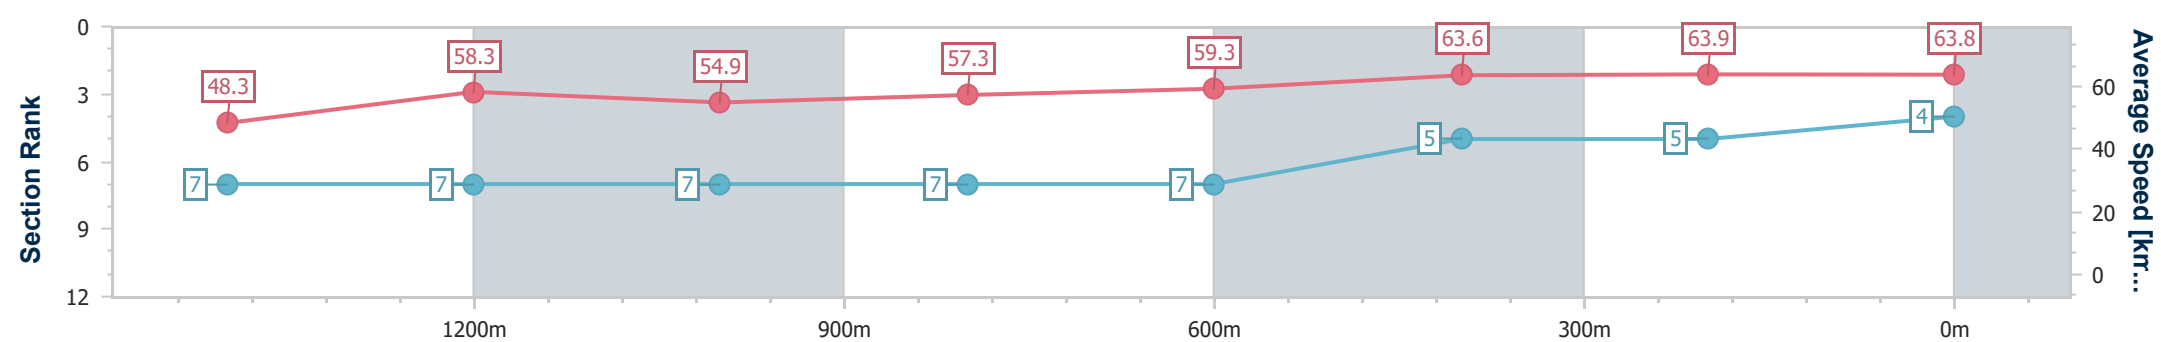

- [ ] Ranking at each section and finish
- .-.- No data available at this section
- NA No data available

Horse/Jockey Name	Darchinian
Final Rank	4
Fastest Section Time (Section)	0:11.32 (400m)
Top Speed [km/h] (Section)	65.2 (600m)
Race State	Finished

Ipswich QLD Professional  
Race 5: ROSS SAVERIN MEMORIAL BENCHMARK 58 Handicap  
- 1666m

06 January 2024 - 16:09

Track Rating: Good 4, Weather: Overcast, Rail Position: True

Section	Overall	1400m	1200m	1000m	800m	600m	400m	200m					
Section Times	1:44.18 [4] (0:19.89)	1:24.29 [7] (0:12.37)	1:11.92 [7] (0:13.10)	0:58.82 [7] (0:12.58)	0:46.24 [7] (0:12.12)	0:34.12 [7] (0:11.43)	0:22.69 [5] (0:11.32)	0:11.37 [5] (0:11.37)					
Average Speed [km/h]	48.3	58.3	54.9	57.3	59.3	63.6	63.9	63.8					
Top Speed [km/h]	59.3	60.3	55.7	58.6	61.0	65.2	65.0	63.9					
Avg. Dist. to Rail [m]	7.1	0.3	0.4	0.2	0.2	1.9	2.3	2.6					
Avg. Stride Freq. [Hz]	2.2	2.2	2.1	2.1	2.2	2.3	2.3	2.3					
Avg. Stride Length [m]	6.2	7.4	7.2	7.4	7.5	7.6	7.7	7.8					