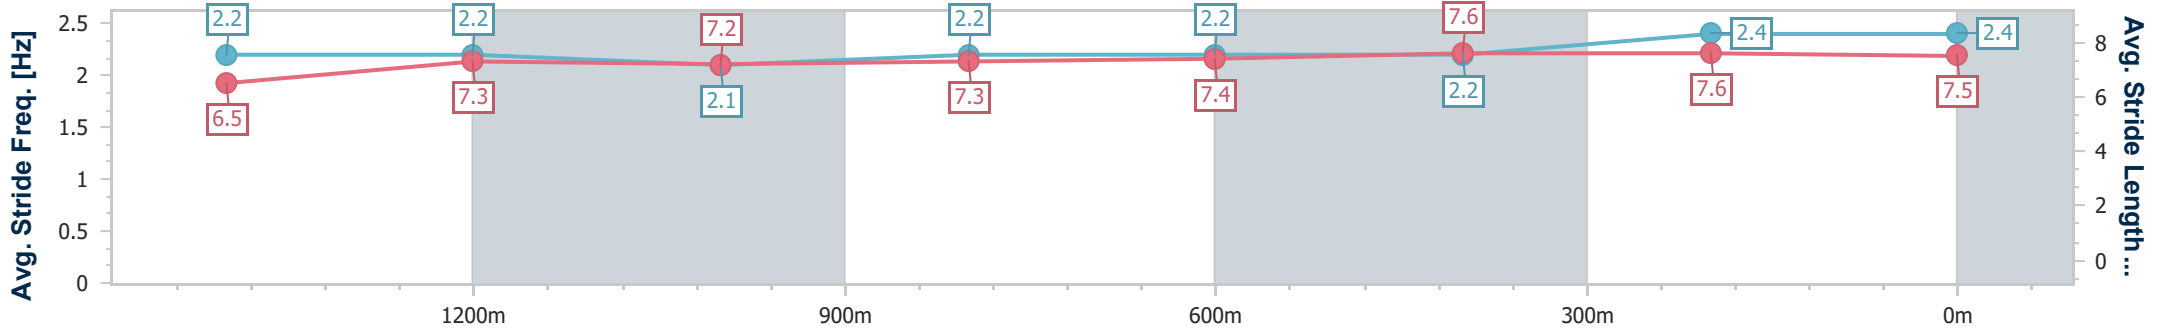

Ipswich QLD Professional  
Race 5: ROSS SAVERIN MEMORIAL BENCHMARK 58 Handicap  
- 1666m

06 January 2024 - 16:09

Track Rating: Good 4, Weather: Overcast, Rail Position: True

Section	Overall	1400m	1200m	1000m	800m	600m	400m	200m					
Section Times	1:43.27 [1] (0:18.82)	1:24.45 [1] (0:12.51)	1:11.94 [1] (0:12.99)	0:58.95 [1] (0:12.65)	0:46.30 [1] (0:12.41)	0:33.89 [1] (0:11.68)	0:22.21 [1] (0:11.04)	0:11.17 [1] (0:11.17)					
Average Speed [km/h]	51.0	57.4	55.4	56.9	57.9	61.5	65.0	64.6					
Top Speed [km/h]	61.6	59.6	55.9	57.4	59.3	63.8	66.2	66.2					
Avg. Dist. to Rail [m]	2.4	0.5	0.3	0.1	0.4	0.7	0.8	0.7					
Avg. Stride Freq. [Hz]	2.2	2.2	2.1	2.2	2.2	2.2	2.4	2.4					
Avg. Stride Length [m]	6.5	7.3	7.2	7.3	7.4	7.6	7.6	7.5					