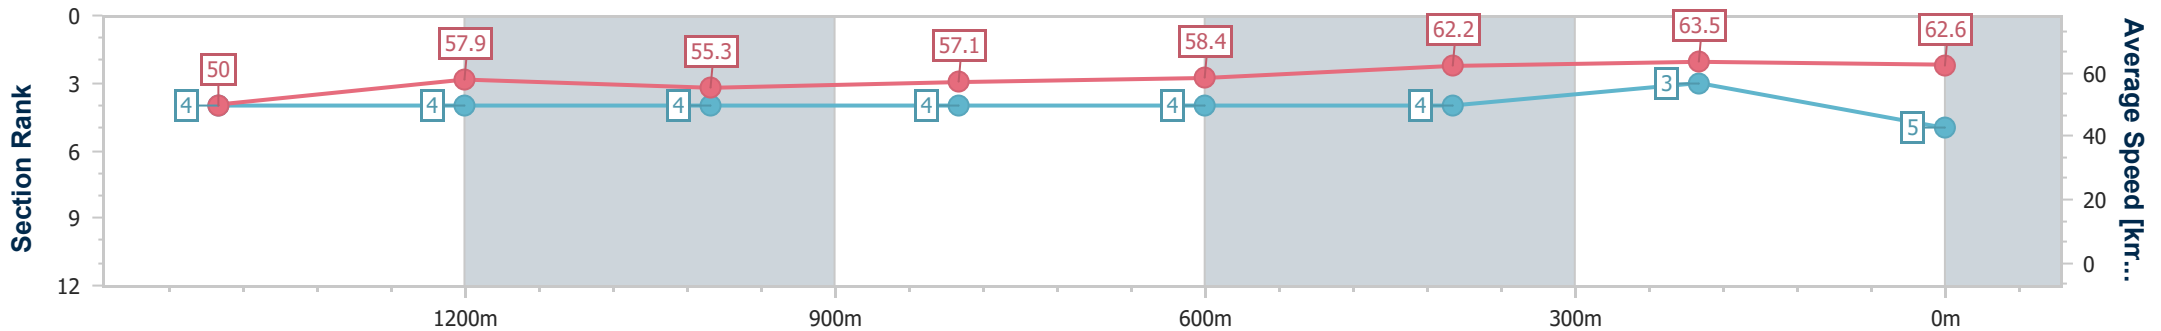

- [ ] Ranking at each section and finish
- .-.- No data available at this section
- NA No data available

Horse/Jockey Name	Mantinello
Final Rank	5
Fastest Section Time (Section)	0:11.34 (400m)
Top Speed [km/h] (Section)	64.3 (600m)
Race State	Finished

Ipswich QLD Professional  
Race 5: ROSS SAVERIN MEMORIAL BENCHMARK 58 Handicap  
- 1666m

06 January 2024 - 16:09

Track Rating: Good 4, Weather: Overcast, Rail Position: True

Section	Overall	1400m	1200m	1000m	800m	600m	400m	200m
Section Times	1:44.24 [5] (0:19.16)	1:25.08 [4] (0:12.49)	1:12.59 [4] (0:13.06)	0:59.53 [4] (0:12.64)	0:46.89 [4] (0:12.36)	0:34.53 [4] (0:11.66)	0:22.87 [4] (0:11.34)	0:11.53 [3] (0:11.53)
Average Speed [km/h]	50.0	57.9	55.3	57.1	58.4	62.2	63.5	62.6
Top Speed [km/h]	60.5	60.3	56.5	57.9	59.1	64.3	64.0	63.7
Avg. Dist. to Rail [m]	4.1	1.0	1.3	1.1	0.8	0.9	1.2	1.6
Avg. Stride Freq. [Hz]	2.2	2.2	2.1	2.2	2.2	2.3	2.3	2.3
Avg. Stride Length [m]	6.4	7.3	7.2	7.4	7.4	7.7	7.7	7.6