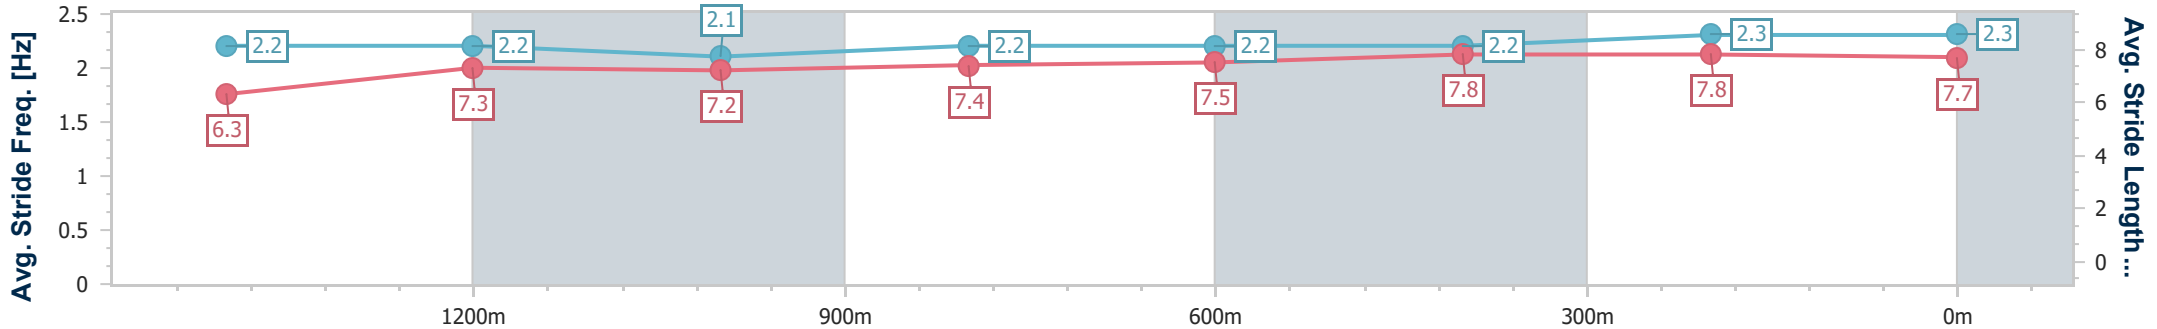

Horse/Jockey Name	Toba
Final Rank	2
Fastest Section Time (Section)	0:11.10 (400m)
Top Speed [km/h] (Section)	65.3 (400m)
Race State	Finished

Ipswich QLD Professional
Race 5: ROSS SAVERIN MEMORIAL BENCHMARK 58 Handicap
- 1666m

06 January 2024 - 16:09

Track Rating: Good 4, Weather: Overcast, Rail Position: True

Section	Overall	1400m	1200m	1000m	800m	600m	400m	200m					
Section Times	1:44.01 [2] (0:19.38)	1:24.63 [5] (0:12.54)	1:12.09 [5] (0:13.13)	0:58.96 [5] (0:12.57)	0:46.39 [5] (0:12.30)	0:34.09 [5] (0:11.70)	0:22.39 [6] (0:11.10)	0:11.29 [4] (0:11.29)					
Average Speed [km/h]	49.5	57.4	54.9	57.3	58.5	61.8	64.6	63.9					
Top Speed [km/h]	61.7	61.6	55.8	58.0	59.9	63.3	65.3	64.8					
Avg. Dist. to Rail [m]	4.8	0.1	0.2	0.4	0.2	0.2	1.0	1.2					
Avg. Stride Freq. [Hz]	2.2	2.2	2.1	2.2	2.2	2.2	2.3	2.3					
Avg. Stride Length [m]	6.3	7.3	7.2	7.4	7.5	7.8	7.8	7.7					

- [ ] Ranking at each section and finish
- -.-.- No data available at this section
- NA No data available