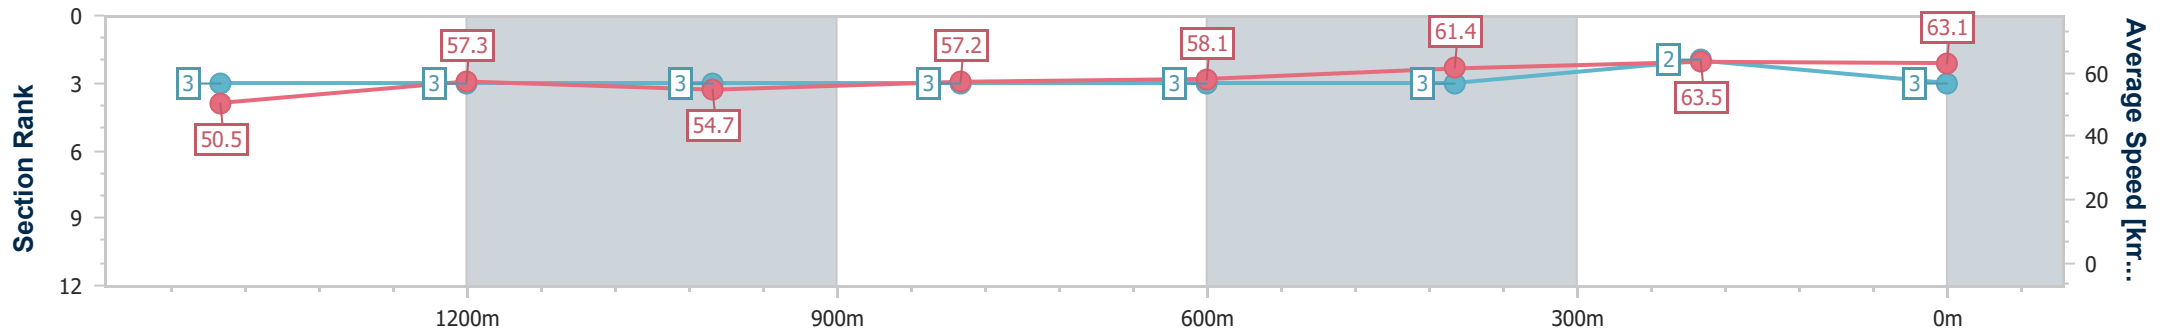

Horse/Jockey Name	Above The Sky
Final Rank	3
Fastest Section Time (Section)	0:11.27 (400m)
Top Speed [km/h] (Section)	64.1 (400m)
Race State	Finished

Ipswich QLD Professional
Race 5: ROSS SAVERIN MEMORIAL BENCHMARK 58 Handicap
- 1666m

06 January 2024 - 16:09

Track Rating: Good 4, Weather: Overcast, Rail Position: True

Section	Overall	1400m	1200m	1000m	800m	600m	400m	200m
Section Times	1:44.11 [3] (0:19.00)	1:25.11 [3] (0:12.59)	1:12.52 [3] (0:13.11)	0:59.41 [3] (0:12.62)	0:46.79 [3] (0:12.38)	0:34.41 [3] (0:11.66)	0:22.75 [3] (0:11.27)	0:11.48 [2] (0:11.48)
Average Speed [km/h]	50.5	57.3	54.7	57.2	58.1	61.4	63.5	63.1
Top Speed [km/h]	61.9	58.5	56.1	58.0	58.6	63.2	64.1	63.8
Avg. Dist. to Rail [m]	2.6	0.2	0.4	0.2	0.4	1.1	0.7	0.3
Avg. Stride Freq. [Hz]	2.2	2.2	2.1	2.2	2.2	2.3	2.3	2.3
Avg. Stride Length [m]	6.2	7.3	7.1	7.3	7.4	7.5	7.6	7.5

- [ ] Ranking at each section and finish
- -.-.- No data available at this section
- NA No data available