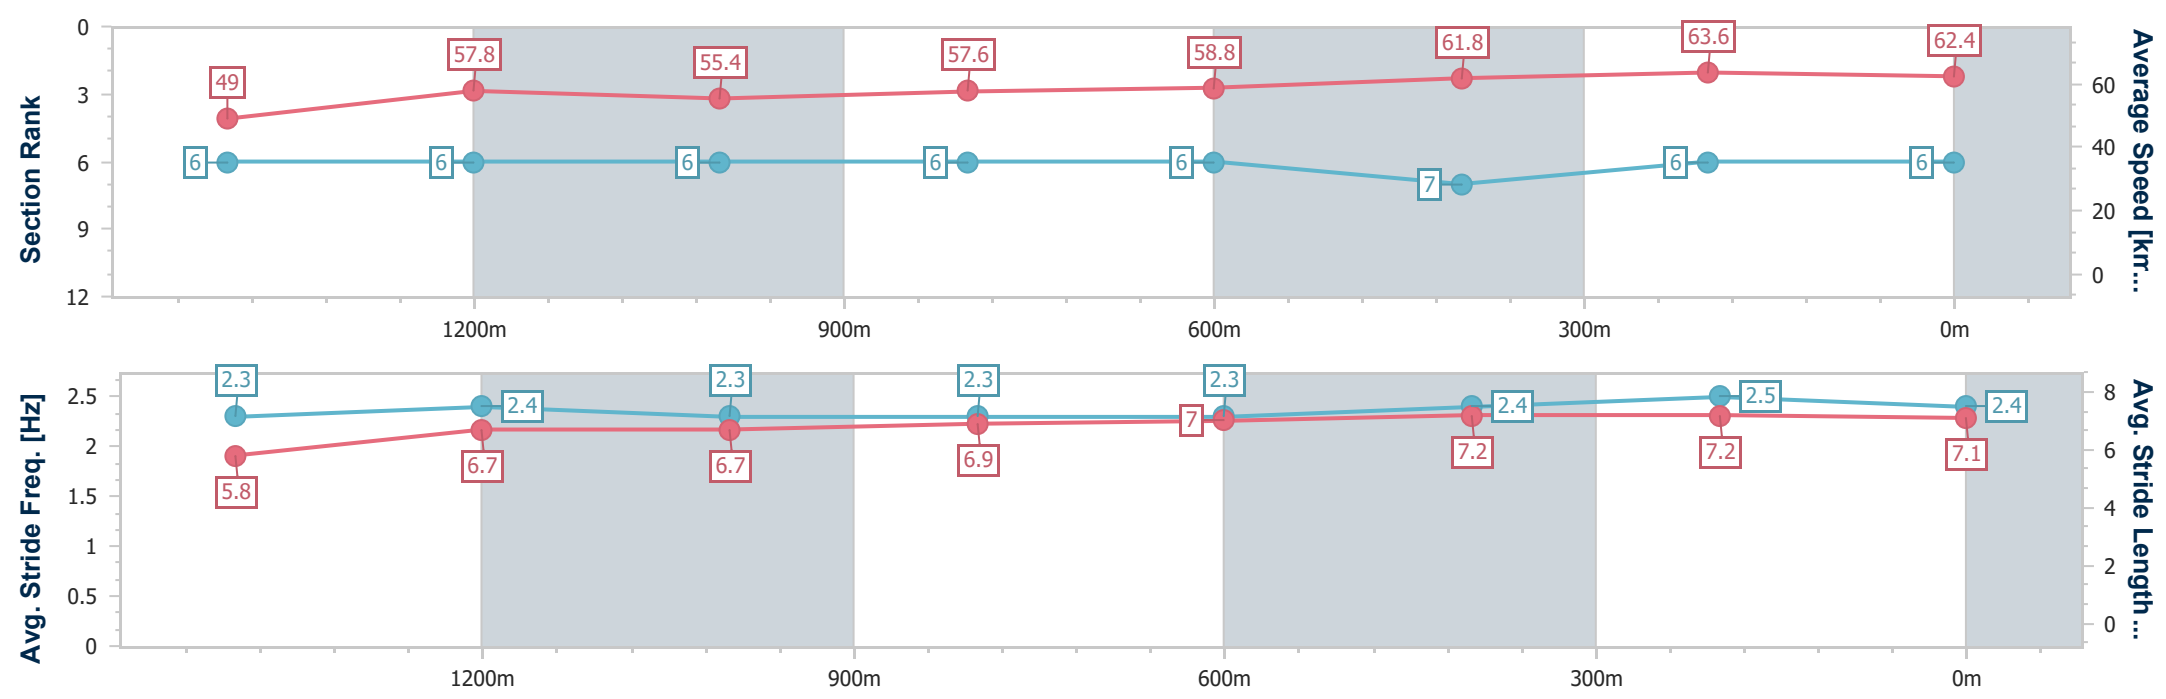

Ipswich QLD Professional  
Race 5: ROSS SAVERIN MEMORIAL BENCHMARK 58 Handicap  
- 1666m

06 January 2024 - 16:09

Track Rating: Good 4, Weather: Overcast, Rail Position: True

Section	Overall	1400m	1200m	1000m	800m	600m	400m	200m
Section Times	1:44.24 [5] (0:19.16)	1:25.08 [4] (0:12.49)	1:12.59 [4] (0:13.06)	0:59.53 [4] (0:12.64)	0:46.89 [4] (0:12.36)	0:34.53 [4] (0:11.66)	0:22.87 [4] (0:11.34)	0:11.53 [3] (0:11.53)
Average Speed [km/h]	50.0	57.9	55.3	57.1	58.4	62.2	63.5	62.6
Top Speed [km/h]	60.5	60.3	56.5	57.9	59.1	64.3	64.0	63.7
Avg. Dist. to Rail [m]	4.1	1.0	1.3	1.1	0.8	0.9	1.2	1.6
Avg. Stride Freq. [Hz]	2.2	2.2	2.1	2.2	2.2	2.3	2.3	2.3
Avg. Stride Length [m]	6.4	7.3	7.2	7.4	7.4	7.7	7.7	7.6

- [ ] Ranking at each section and finish
- .-.- No data available at this section
- NA No data available

Horse/Jockey Name	Irrigator
Final Rank	6
Fastest Section Time (Section)	0:11.32 (400m)
Top Speed [km/h] (Section)	64.2 (600m)
Race State	Finished

Ipswich QLD Professional  
Race 5: ROSS SAVERIN MEMORIAL BENCHMARK 58 Handicap  
- 1666m

06 January 2024 - 16:09

Track Rating: Good 4, Weather: Overcast, Rail Position: True

Section	Overall	1400m	1200m	1000m	800m	600m	400m	200m					
Section Times	1:44.57 [6] (0:19.61)	1:24.96 [6] (0:12.47)	1:12.49 [6] (0:13.06)	0:59.43 [6] (0:12.53)	0:46.90 [6] (0:12.29)	0:34.61 [6] (0:11.69)	0:22.92 [7] (0:11.32)	0:11.60 [6] (0:11.60)					
Average Speed [km/h]	49.0	57.8	55.4	57.6	58.8	61.8	63.6	62.4					
Top Speed [km/h]	58.7	59.5	56.1	58.5	60.0	64.2	64.2	63.6					
Avg. Dist. to Rail [m]	6.5	1.1	1.0	1.1	0.7	0.9	0.9	1.0					
Avg. Stride Freq. [Hz]	2.3	2.4	2.3	2.3	2.3	2.4	2.5	2.4					
Avg. Stride Length [m]	5.8	6.7	6.7	6.9	7.0	7.2	7.2	7.1					