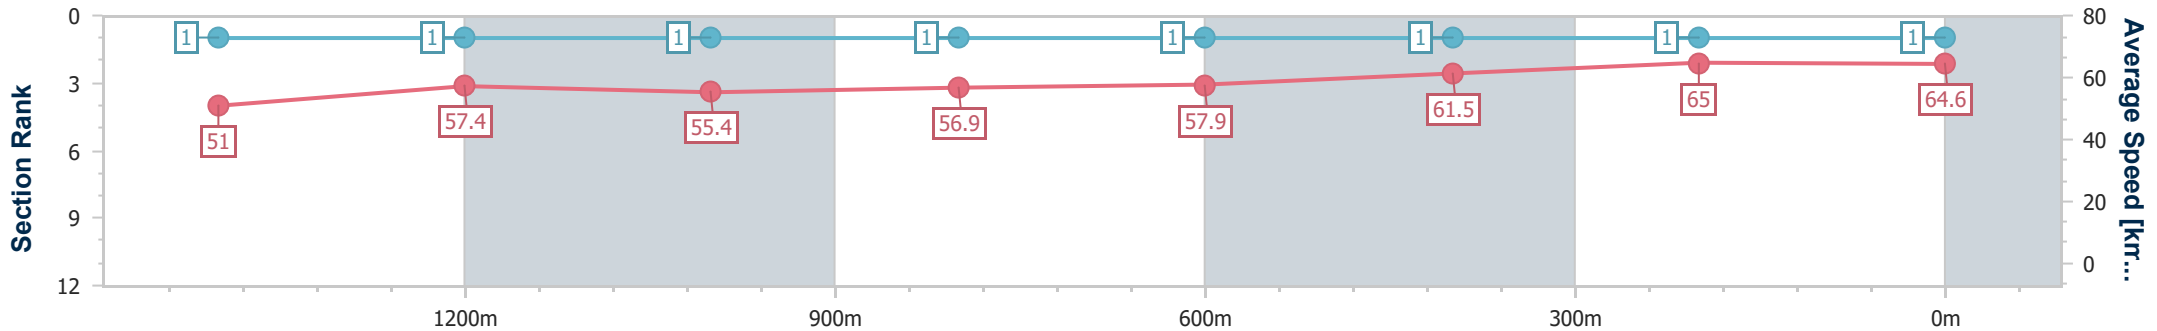

Ipswich QLD Professional  
Race 5: ROSS SAVERIN MEMORIAL BENCHMARK 58 Handicap  
- 1666m

06 January 2024 - 16:09

Track Rating: Good 4, Weather: Overcast, Rail Position: True

Section	Overall	1400m	1200m	1000m	800m	600m	400m	200m					
Section Times	1:43.27 [1] (0:18.82)	1:24.45 [1] (0:12.51)	1:11.94 [1] (0:12.99)	0:58.95 [1] (0:12.65)	0:46.30 [1] (0:12.41)	0:33.89 [1] (0:11.68)	0:22.21 [1] (0:11.04)	0:11.17 [1] (0:11.17)					
Average Speed [km/h]	51.0	57.4	55.4	56.9	57.9	61.5	65.0	64.6					
Top Speed [km/h]	61.6	59.6	55.9	57.4	59.3	63.8	66.2	66.2					
Avg. Dist. to Rail [m]	2.4	0.5	0.3	0.1	0.4	0.7	0.8	0.7					
Avg. Stride Freq. [Hz]	2.2	2.2	2.1	2.2	2.2	2.2	2.4	2.4					
Avg. Stride Length [m]	6.5	7.3	7.2	7.3	7.4	7.6	7.6	7.5					