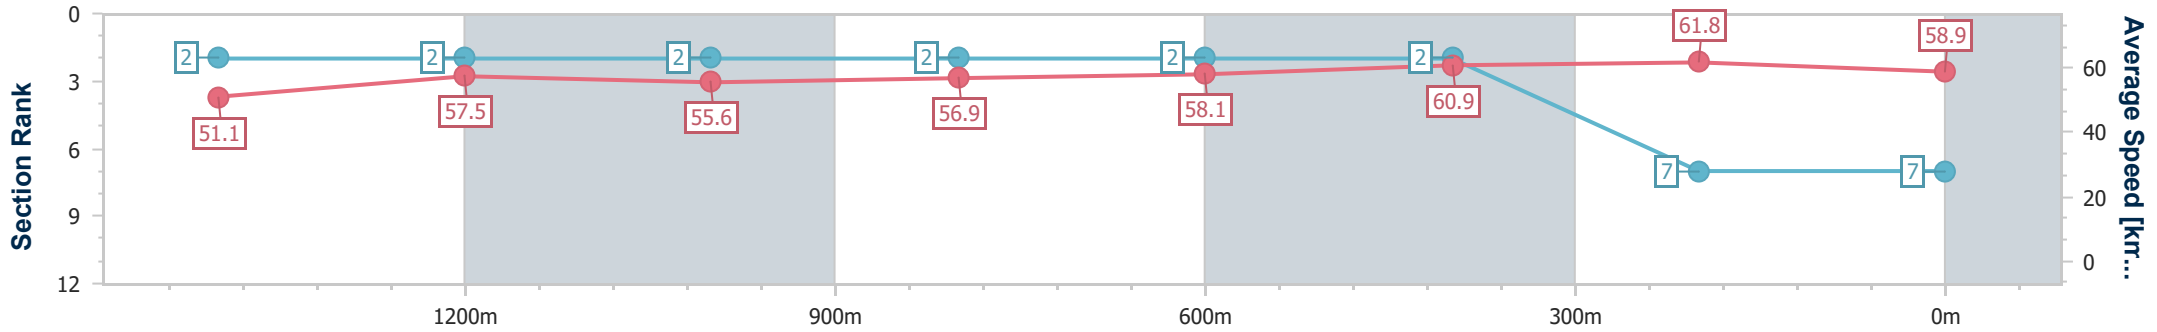

Ipswich QLD Professional  
Race 5: ROSS SAVERIN MEMORIAL BENCHMARK 58 Handicap  
- 1666m

06 January 2024 - 16:09

Track Rating: Good 4, Weather: Overcast, Rail Position: True

Section	Overall	1400m	1200m	1000m	800m	600m	400m	200m					
Section Times	1:44.57 [6] (0:19.61)	1:24.96 [6] (0:12.47)	1:12.49 [6] (0:13.06)	0:59.43 [6] (0:12.53)	0:46.90 [6] (0:12.29)	0:34.61 [6] (0:11.69)	0:22.92 [7] (0:11.32)	0:11.60 [6] (0:11.60)					
Average Speed [km/h]	49.0	57.8	55.4	57.6	58.8	61.8	63.6	62.4					
Top Speed [km/h]	58.7	59.5	56.1	58.5	60.0	64.2	64.2	63.6					
Avg. Dist. to Rail [m]	6.5	1.1	1.0	1.1	0.7	0.9	0.9	1.0					
Avg. Stride Freq. [Hz]	2.3	2.4	2.3	2.3	2.3	2.4	2.5	2.4					
Avg. Stride Length [m]	5.8	6.7	6.7	6.9	7.0	7.2	7.2	7.1					

[ ] Ranking at each section and finish  
 -.-.- No data available at this section  
 NA No data available

Horse/Jockey Name	Biggie
Final Rank	7
Fastest Section Time (Section)	0:11.66 (400m)
Top Speed [km/h] (Section)	63.0 (600m)
Race State	Finished

Ipswich QLD Professional  
Race 5: ROSS SAVERIN MEMORIAL BENCHMARK 58 Handicap  
- 1666m

06 January 2024 - 16:09

Track Rating: Good 4, Weather: Overcast, Rail Position: True

Section	Overall	1400m	1200m	1000m	800m	600m	400m	200m
Section Times	1:45.23 [7] (0:18.84)	1:26.39 [2] (0:12.53)	1:13.86 [2] (0:13.02)	1:00.84 [2] (0:12.69)	0:48.15 [2] (0:12.42)	0:35.73 [2] (0:11.83)	0:23.90 [2] (0:11.66)	0:12.24 [7] (0:12.24)
Average Speed [km/h]	51.1	57.5	55.6	56.9	58.1	60.9	61.8	58.9
Top Speed [km/h]	59.8	59.4	56.2	57.8	58.9	63.0	63.0	60.5
Avg. Dist. to Rail [m]	6.0	1.0	1.1	1.0	0.5	0.2	0.5	0.3
Avg. Stride Freq. [Hz]	2.3	2.4	2.3	2.3	2.3	2.3	2.3	2.3
Avg. Stride Length [m]	6.2	6.6	6.6	6.8	7.0	7.3	7.3	7.2