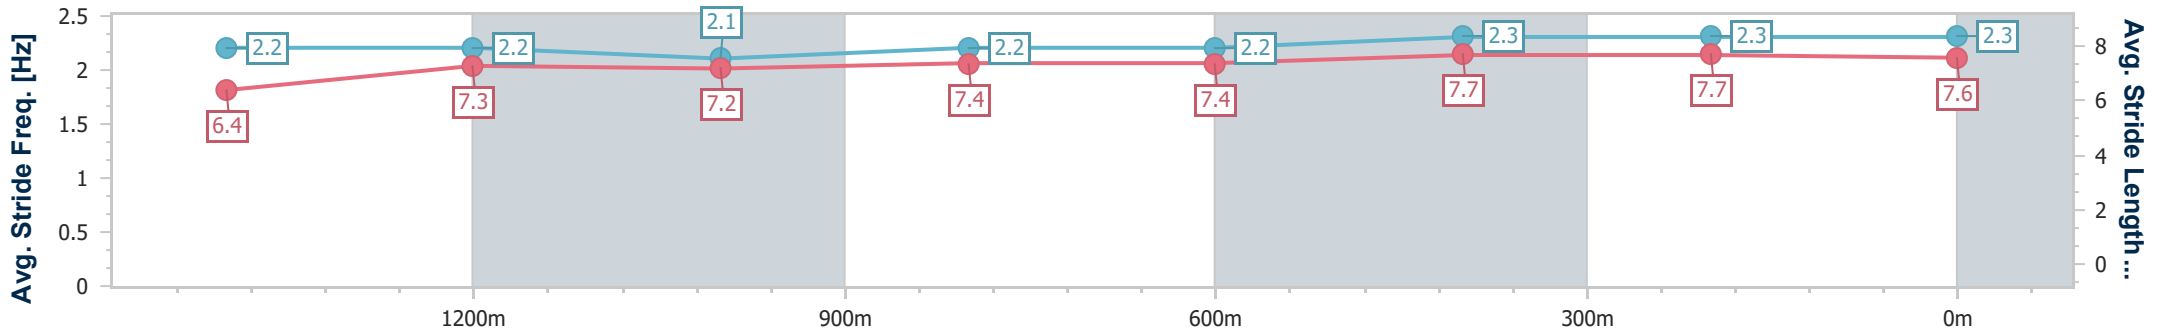

Ipswich QLD Professional  
Race 5: ROSS SAVERIN MEMORIAL BENCHMARK 58 Handicap  
- 1666m

06 January 2024 - 16:09

Track Rating: Good 4, Weather: Overcast, Rail Position: True

Section	Overall	1400m	1200m	1000m	800m	600m	400m	200m					
Section Times	1:44.18 [4] (0:19.89)	1:24.29 [7] (0:12.37)	1:11.92 [7] (0:13.10)	0:58.82 [7] (0:12.58)	0:46.24 [7] (0:12.12)	0:34.12 [7] (0:11.43)	0:22.69 [5] (0:11.32)	0:11.37 [5] (0:11.37)					
Average Speed [km/h]	48.3	58.3	54.9	57.3	59.3	63.6	63.9	63.8					
Top Speed [km/h]	59.3	60.3	55.7	58.6	61.0	65.2	65.0	63.9					
Avg. Dist. to Rail [m]	7.1	0.3	0.4	0.2	0.2	1.9	2.3	2.6					
Avg. Stride Freq. [Hz]	2.2	2.2	2.1	2.1	2.2	2.3	2.3	2.3					
Avg. Stride Length [m]	6.2	7.4	7.2	7.4	7.5	7.6	7.7	7.8					

- [ ] Ranking at each section and finish
- .-.- No data available at this section
- NA No data available

Horse/Jockey Name	Mantinello
Final Rank	5
Fastest Section Time (Section)	0:11.34 (400m)
Top Speed [km/h] (Section)	64.3 (600m)
Race State	Finished

Ipswich QLD Professional  
Race 5: ROSS SAVERIN MEMORIAL BENCHMARK 58 Handicap  
- 1666m

06 January 2024 - 16:09

Track Rating: Good 4, Weather: Overcast, Rail Position: True

Section	Overall	1400m	1200m	1000m	800m	600m	400m	200m
Section Times	1:44.24 [5] (0:19.16)	1:25.08 [4] (0:12.49)	1:12.59 [4] (0:13.06)	0:59.53 [4] (0:12.64)	0:46.89 [4] (0:12.36)	0:34.53 [4] (0:11.66)	0:22.87 [4] (0:11.34)	0:11.53 [3] (0:11.53)
Average Speed [km/h]	50.0	57.9	55.3	57.1	58.4	62.2	63.5	62.6
Top Speed [km/h]	60.5	60.3	56.5	57.9	59.1	64.3	64.0	63.7
Avg. Dist. to Rail [m]	4.1	1.0	1.3	1.1	0.8	0.9	1.2	1.6
Avg. Stride Freq. [Hz]	2.2	2.2	2.1	2.2	2.2	2.3	2.3	2.3
Avg. Stride Length [m]	6.4	7.3	7.2	7.4	7.4	7.7	7.7	7.6