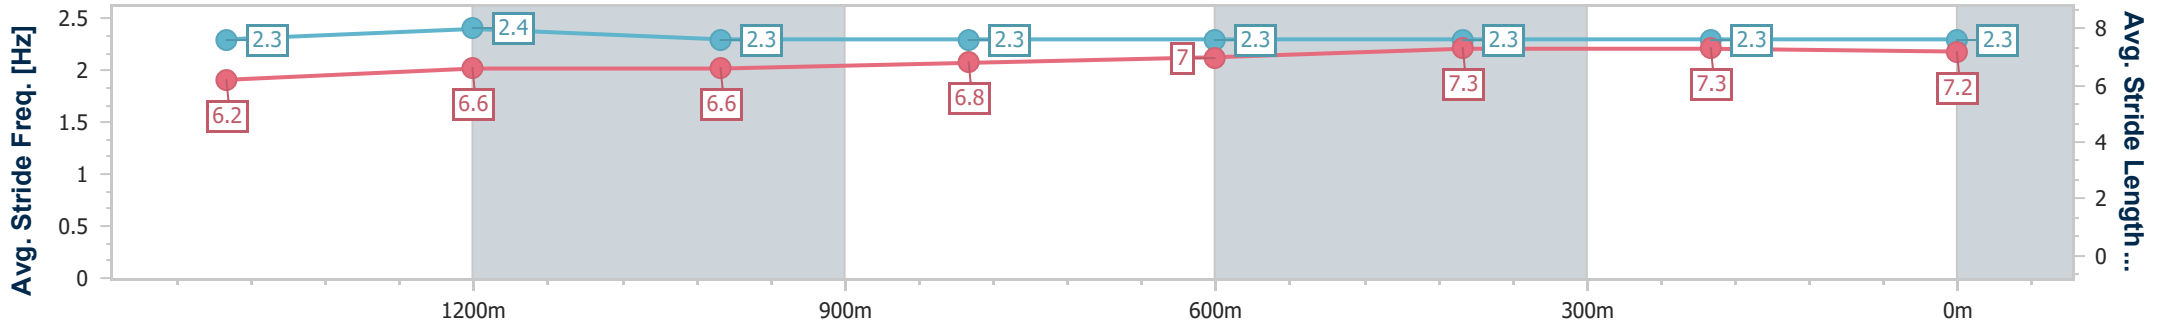

Ipswich QLD Professional  
Race 5: ROSS SAVERIN MEMORIAL BENCHMARK 58 Handicap  
- 1666m

06 January 2024 - 16:09

Track Rating: Good 4, Weather: Overcast, Rail Position: True

Section	Overall	1400m	1200m	1000m	800m	600m	400m	200m					
Section Times	1:44.57 [6] (0:19.61)	1:24.96 [6] (0:12.47)	1:12.49 [6] (0:13.06)	0:59.43 [6] (0:12.53)	0:46.90 [6] (0:12.29)	0:34.61 [6] (0:11.69)	0:22.92 [7] (0:11.32)	0:11.60 [6] (0:11.60)					
Average Speed [km/h]	49.0	57.8	55.4	57.6	58.8	61.8	63.6	62.4					
Top Speed [km/h]	58.7	59.5	56.1	58.5	60.0	64.2	64.2	63.6					
Avg. Dist. to Rail [m]	6.5	1.1	1.0	1.1	0.7	0.9	0.9	1.0					
Avg. Stride Freq. [Hz]	2.3	2.4	2.3	2.3	2.3	2.4	2.5	2.4					
Avg. Stride Length [m]	5.8	6.7	6.7	6.9	7.0	7.2	7.2	7.1					

[ ] Ranking at each section and finish  
 -.-.- No data available at this section  
 NA No data available

Horse/Jockey Name	Biggie
Final Rank	7
Fastest Section Time (Section)	0:11.66 (400m)
Top Speed [km/h] (Section)	63.0 (600m)
Race State	Finished

Ipswich QLD Professional  
Race 5: ROSS SAVERIN MEMORIAL BENCHMARK 58 Handicap  
- 1666m

06 January 2024 - 16:09

Track Rating: Good 4, Weather: Overcast, Rail Position: True

Section	Overall	1400m	1200m	1000m	800m	600m	400m	200m
Section Times	1:45.23 [7] (0:18.84)	1:26.39 [2] (0:12.53)	1:13.86 [2] (0:13.02)	1:00.84 [2] (0:12.69)	0:48.15 [2] (0:12.42)	0:35.73 [2] (0:11.83)	0:23.90 [2] (0:11.66)	0:12.24 [7] (0:12.24)
Average Speed [km/h]	51.1	57.5	55.6	56.9	58.1	60.9	61.8	58.9
Top Speed [km/h]	59.8	59.4	56.2	57.8	58.9	63.0	63.0	60.5
Avg. Dist. to Rail [m]	6.0	1.0	1.1	1.0	0.5	0.2	0.5	0.3
Avg. Stride Freq. [Hz]	2.3	2.4	2.3	2.3	2.3	2.3	2.3	2.3
Avg. Stride Length [m]	6.2	6.6	6.6	6.8	7.0	7.3	7.3	7.2