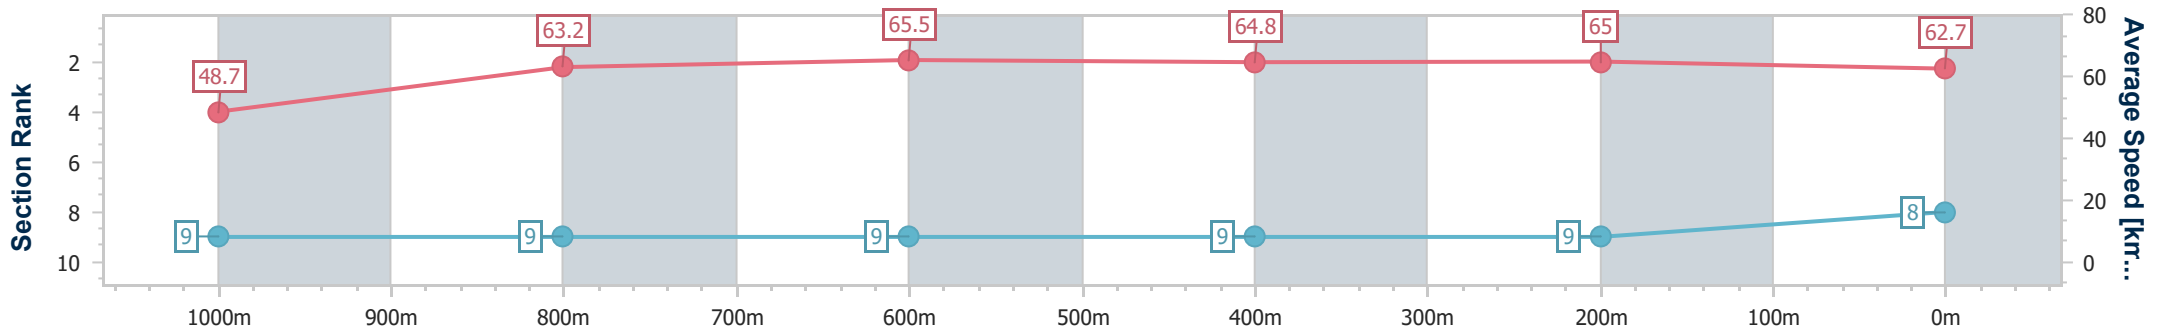

Ipswich QLD Professional

Race 6: SIRROMET BENCHMARK 62 Handicap - 1200m

06 January 2024 - 16:50

Track Rating: Good 4, Weather: Overcast, Rail Position: True

Section	Overall	1000m	800m	600m	400m	200m
Section Times	1:10.67 [8] (0:14.79)	0:55.88 [9] (0:11.37)	0:44.51 [9] (0:10.97)	0:33.54 [9] (0:11.06)	0:22.48 [9] (0:11.04)	0:11.44 [9] (0:11.44)
Average Speed [km/h]	48.7	63.2	65.5	64.8	65.0	62.7
Top Speed [km/h]	64.2	65.8	65.9	65.9	65.2	64.9
Avg. Dist. to Rail [m]	6.3	0.7	1.1	1.3	1.0	1.6
Avg. Stride Freq. [Hz]	2.2	2.4	2.4	2.4	2.5	2.4
Avg. Stride Length [m]	6.0	7.3	7.5	7.4	7.2	7.1