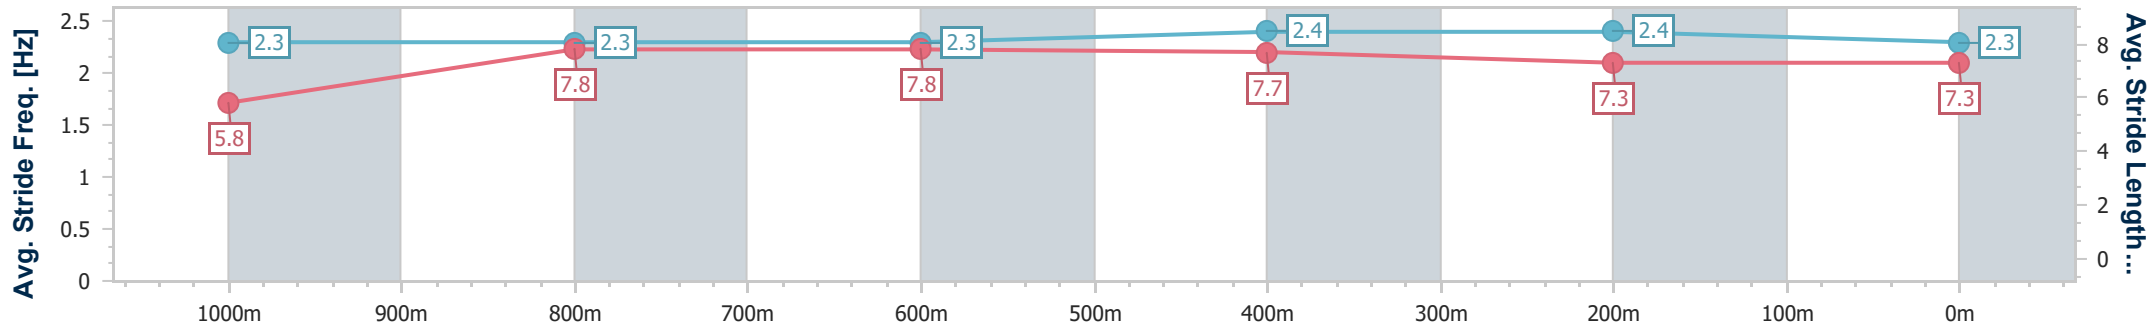

Ipswich QLD Professional

Race 6: SIRROMET BENCHMARK 62 Handicap - 1200m

06 January 2024 - 16:50

Track Rating: Good 4, Weather: Overcast, Rail Position: True

Section	Overall	1000m	800m	600m	400m	200m
Section Times	1:10.46 [5] (0:14.65)	0:55.81 [8] (0:11.08)	0:44.73 [7] (0:11.06)	0:33.67 [7] (0:10.98)	0:22.69 [7] (0:10.98)	0:11.71 [6] (0:11.71)
Average Speed [km/h]	49.1	65.0	64.8	65.2	65.1	61.5
Top Speed [km/h]	65.4	65.6	65.6	65.7	66.0	63.8
Avg. Dist. to Rail [m]	3.3	0.5	1.1	1.4	1.0	0.9
Avg. Stride Freq. [Hz]	2.3	2.3	2.3	2.4	2.4	2.3
Avg. Stride Length [m]	5.8	7.8	7.8	7.7	7.3	7.3

- [] Ranking at each section and finish
- .-.- No data available at this section
- NA No data available

Horse/Jockey Name	Kalumburu
Final Rank	6
Fastest Section Time (Section)	0:10.98 (600m)
Top Speed [km/h] (Section)	66.5 (600m)
Race State	Finished