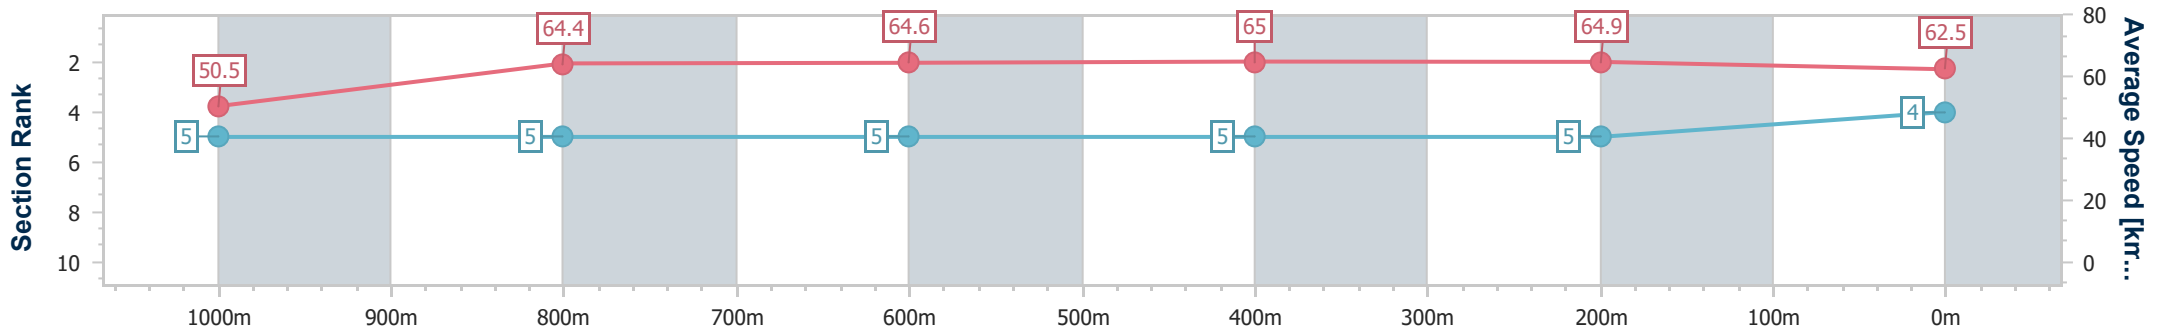

Ipswich QLD Professional

Race 6: SIRROMET BENCHMARK 62 Handicap - 1200m

06 January 2024 - 16:50

Track Rating: Good 4, Weather: Overcast, Rail Position: True

Section	Overall	1000m	800m	600m	400m	200m
Section Times	1:10.26 [4] (0:14.31)	0:55.95 [5] (0:11.13)	0:44.82 [5] (0:11.12)	0:33.70 [5] (0:11.06)	0:22.64 [5] (0:11.12)	0:11.52 [5] (0:11.52)
Average Speed [km/h]	50.5	64.4	64.6	65.0	64.9	62.5
Top Speed [km/h]	64.2	65.3	65.3	66.1	65.8	65.4
Avg. Dist. to Rail [m]	1.8	0.4	1.1	0.6	2.1	5.3
Avg. Stride Freq. [Hz]	2.2	2.3	2.3	2.3	2.3	2.2
Avg. Stride Length [m]	6.3	7.7	7.9	7.9	7.7	7.5

- [] Ranking at each section and finish
- .-.- No data available at this section
- NA No data available

Horse/Jockey Name	Dealing's Done
Final Rank	5
Fastest Section Time (Section)	0:10.98 (600m)
Top Speed [km/h] (Section)	66.0 (400m)
Race State	Finished