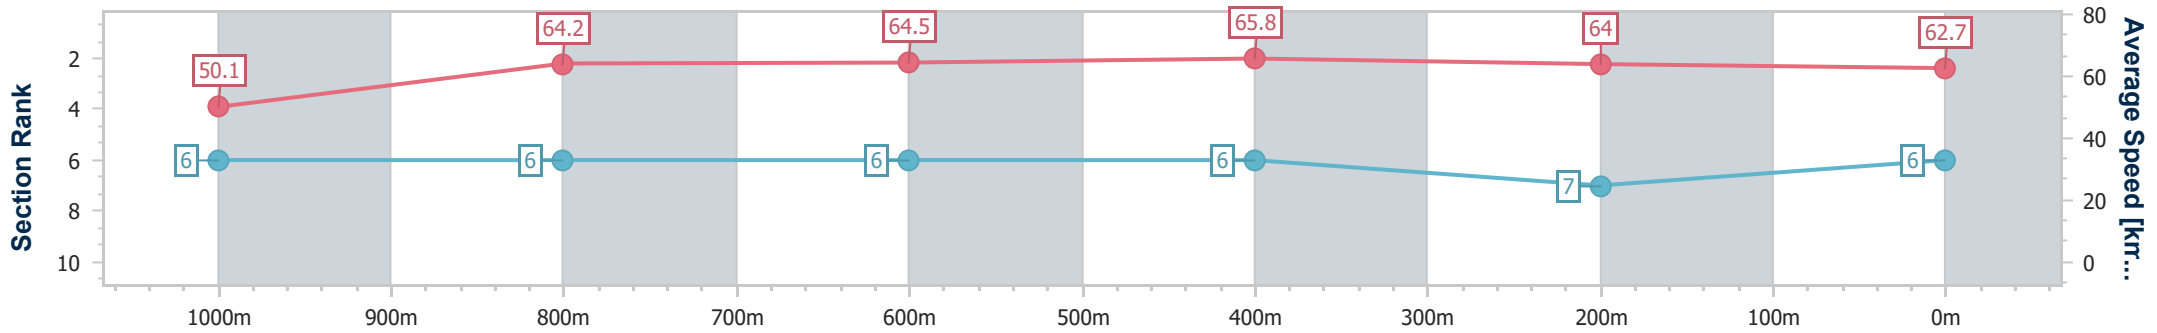

Ipswich QLD Professional

Race 6: SIRROMET BENCHMARK 62 Handicap - 1200m

06 January 2024 - 16:50

Track Rating: Good 4, Weather: Overcast, Rail Position: True

Section	Overall	1000m	800m	600m	400m	200m
Section Times	1:10.47 [6] (0:14.38)	0:56.09 [6] (0:11.20)	0:44.89 [6] (0:11.16)	0:33.73 [6] (0:10.98)	0:22.75 [6] (0:11.28)	0:11.47 [7] (0:11.47)
Average Speed [km/h]	50.1	64.2	64.5	65.8	64.0	62.7
Top Speed [km/h]	64.4	65.5	65.0	66.5	65.1	63.8
Avg. Dist. to Rail [m]	5.9	0.9	0.3	0.4	2.4	4.9
Avg. Stride Freq. [Hz]	2.2	2.3	2.3	2.3	2.3	2.3
Avg. Stride Length [m]	6.2	7.6	7.7	7.8	7.7	7.7

- [] Ranking at each section and finish
- .-.- No data available at this section
- NA No data available

Horse/Jockey Name	Star Of Robiglen
Final Rank	7
Fastest Section Time (Section)	0:11.11 (600m)
Top Speed [km/h] (Section)	66.1 (400m)
Race State	Finished