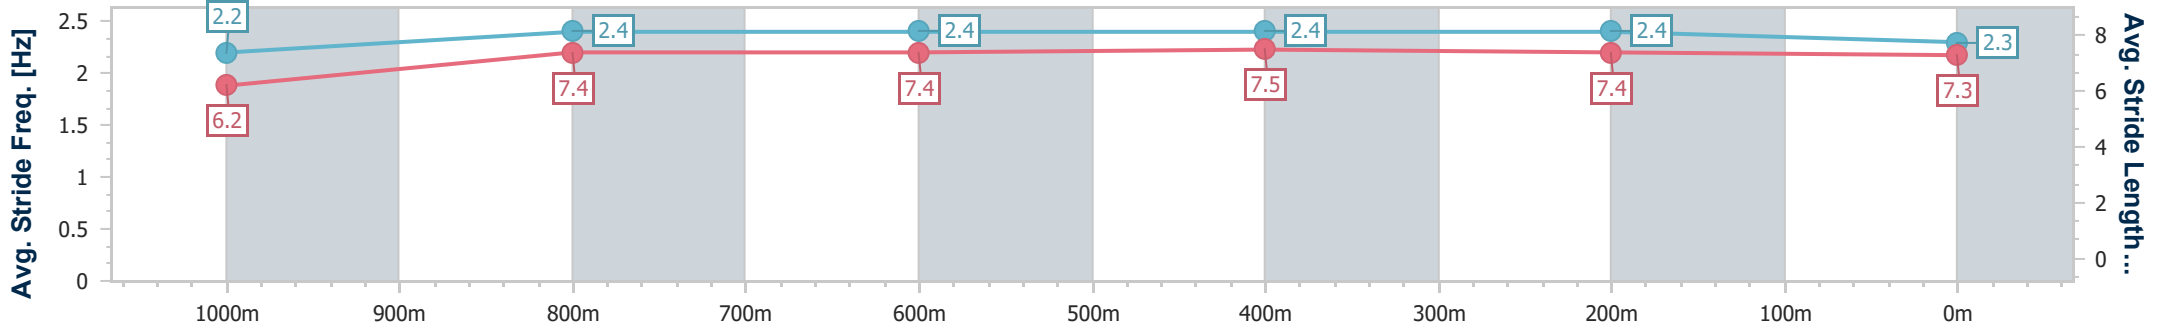

Ipswich QLD Professional

Race 6: SIRROMET BENCHMARK 62 Handicap - 1200m

06 January 2024 - 16:50

Track Rating: Good 4, Weather: Overcast, Rail Position: True

Section	Overall	1000m	800m	600m	400m	200m
Section Times	1:10.89 [9] (0:14.49)	0:56.40 [7] (0:11.30)	0:45.10 [8] (0:11.18)	0:33.92 [8] (0:10.96)	0:22.96 [8] (0:11.23)	0:11.73 [8] (0:11.73)
Average Speed [km/h]	49.7	63.9	64.7	65.8	64.6	61.6
Top Speed [km/h]	62.7	65.0	65.1	66.7	65.3	64.3
Avg. Dist. to Rail [m]	7.0	1.6	0.7	0.6	3.6	6.5
Avg. Stride Freq. [Hz]	2.2	2.4	2.4	2.4	2.4	2.3
Avg. Stride Length [m]	6.2	7.4	7.4	7.5	7.4	7.3

- [] Ranking at each section and finish
- .-.- No data available at this section
- NA No data available