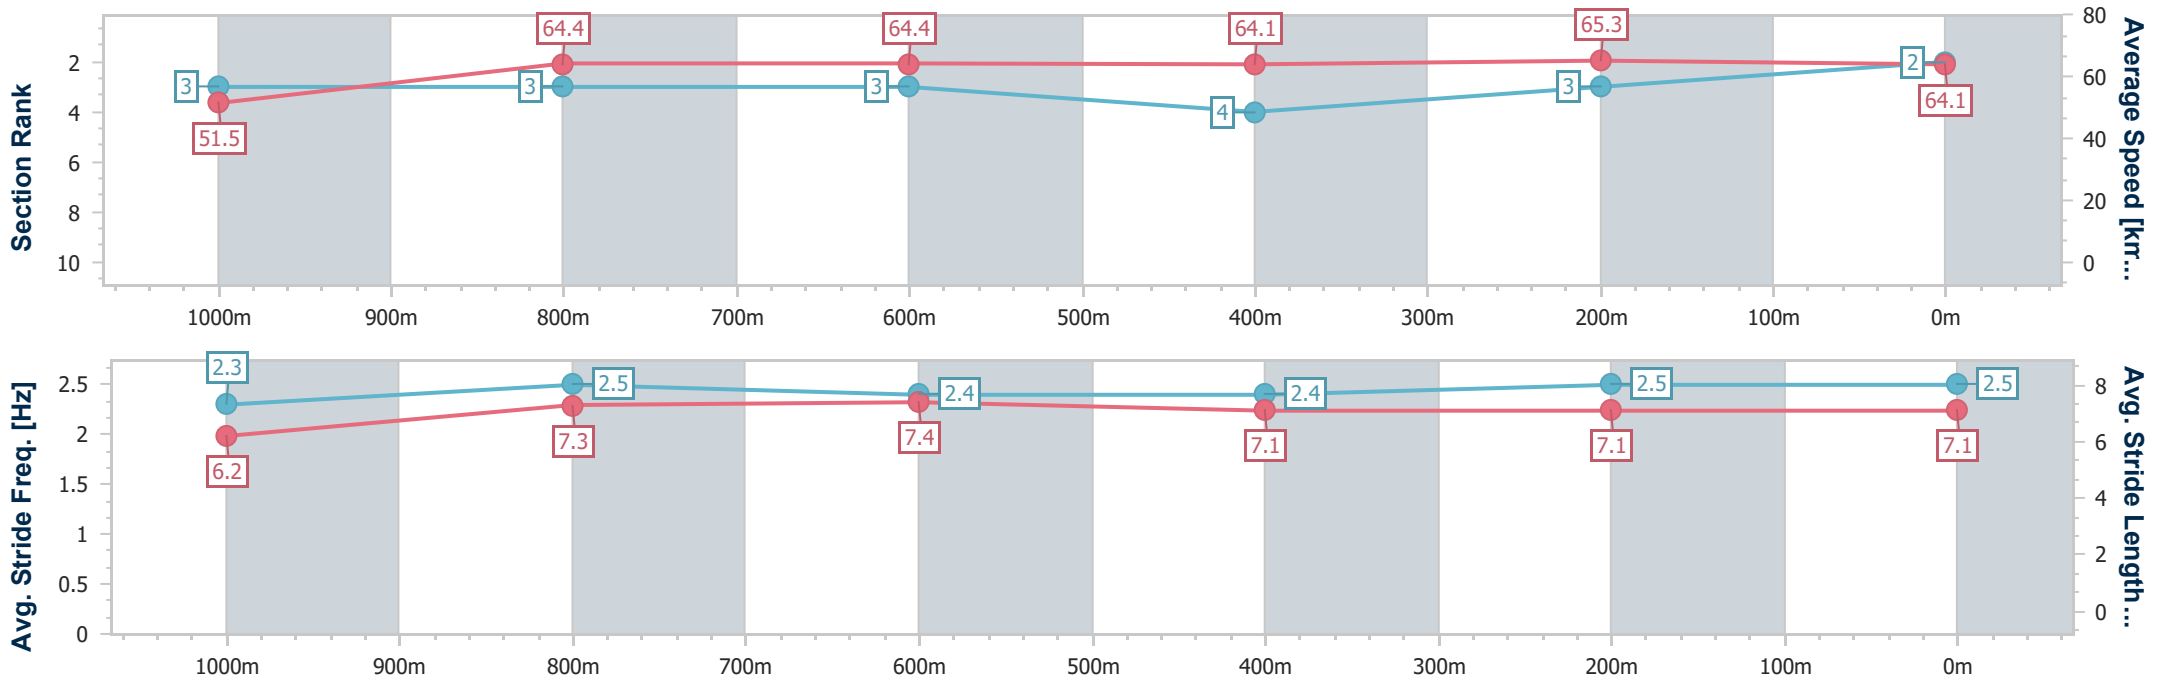

Ipswich QLD Professional

Race 6: SIRROMET BENCHMARK 62 Handicap - 1200m

06 January 2024 - 16:50

Track Rating: Good 4, Weather: Overcast, Rail Position: True

Section	Overall	1000m	800m	600m	400m	200m
Section Times	1:09.77 [2] (0:13.95)	0:55.82 [3] (0:11.22)	0:44.60 [3] (0:11.14)	0:33.46 [3] (0:11.17)	0:22.29 [4] (0:11.02)	0:11.27 [3] (0:11.27)
Average Speed [km/h]	51.5	64.4	64.4	64.1	65.3	64.1
Top Speed [km/h]	65.4	65.0	65.4	65.3	65.8	65.6
Avg. Dist. to Rail [m]	4.0	0.7	0.9	0.8	0.6	1.0
Avg. Stride Freq. [Hz]	2.3	2.5	2.4	2.4	2.5	2.5
Avg. Stride Length [m]	6.2	7.3	7.4	7.1	7.1	7.1