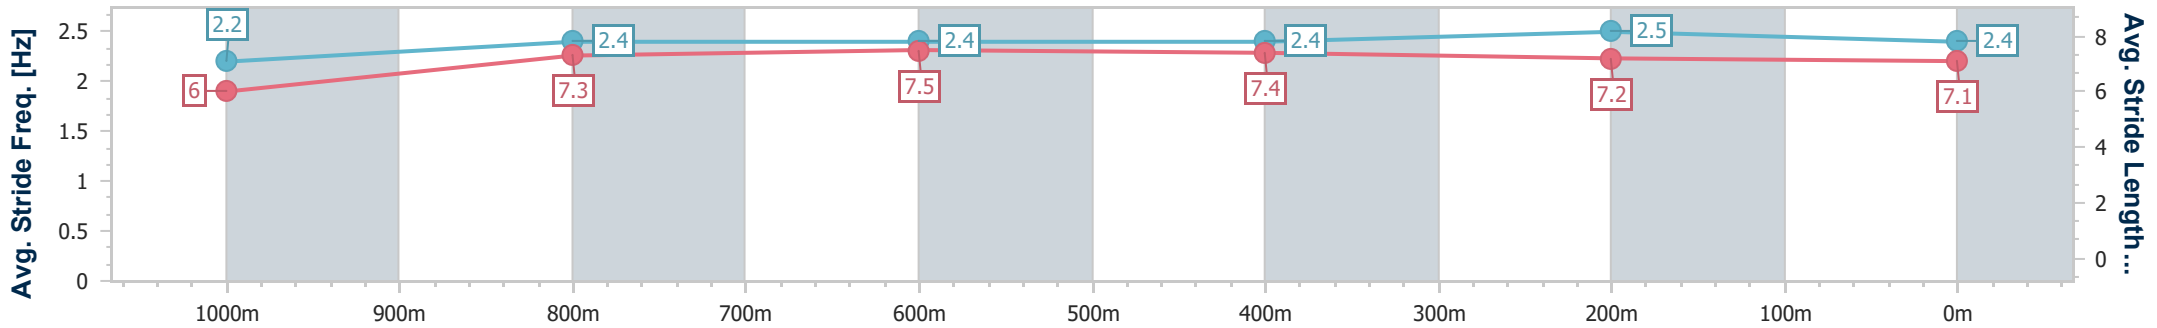

Ipswich QLD Professional

Race 6: SIRROMET BENCHMARK 62 Handicap - 1200m

06 January 2024 - 16:50

Track Rating: Good 4, Weather: Overcast, Rail Position: True

Section	Overall	1000m	800m	600m	400m	200m
Section Times	1:10.67 [8] (0:14.79)	0:55.88 [9] (0:11.37)	0:44.51 [9] (0:10.97)	0:33.54 [9] (0:11.06)	0:22.48 [9] (0:11.04)	0:11.44 [9] (0:11.44)
Average Speed [km/h]	48.7	63.2	65.5	64.8	65.0	62.7
Top Speed [km/h]	64.2	65.8	65.9	65.9	65.2	64.9
Avg. Dist. to Rail [m]	6.3	0.7	1.1	1.3	1.0	1.6
Avg. Stride Freq. [Hz]	2.2	2.4	2.4	2.4	2.5	2.4
Avg. Stride Length [m]	6.0	7.3	7.5	7.4	7.2	7.1