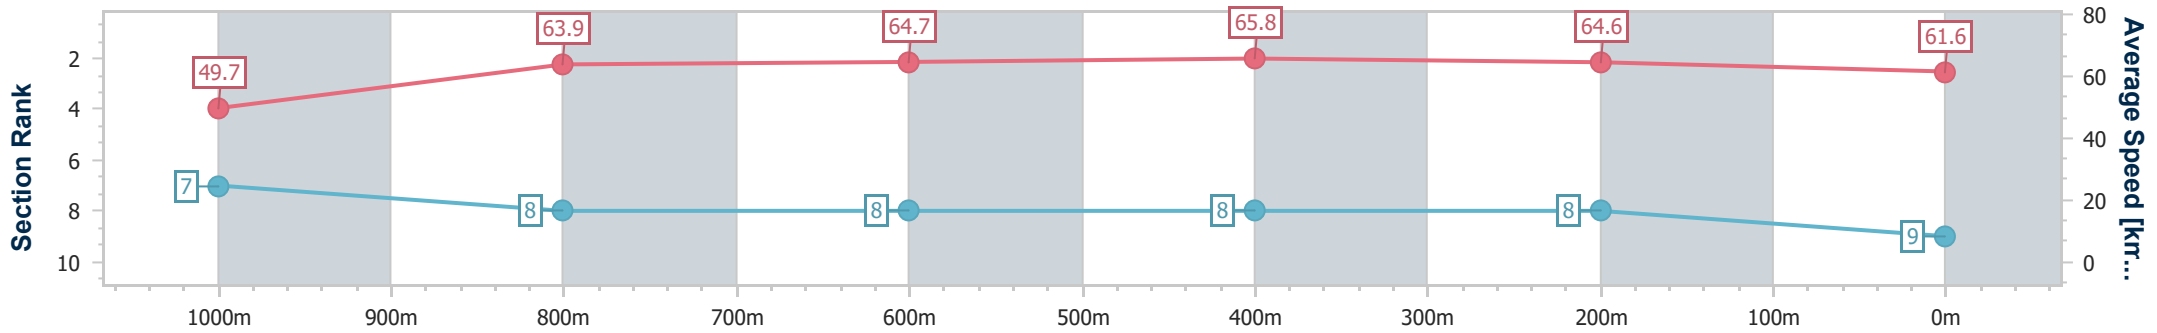

Ipswich QLD Professional

Race 6: SIRROMET BENCHMARK 62 Handicap - 1200m

06 January 2024 - 16:50

Track Rating: Good 4, Weather: Overcast, Rail Position: True

Section	Overall	1000m	800m	600m	400m	200m
Section Times	1:10.89 [9] (0:14.49)	0:56.40 [7] (0:11.30)	0:45.10 [8] (0:11.18)	0:33.92 [8] (0:10.96)	0:22.96 [8] (0:11.23)	0:11.73 [8] (0:11.73)
Average Speed [km/h]	49.7	63.9	64.7	65.8	64.6	61.6
Top Speed [km/h]	62.7	65.0	65.1	66.7	65.3	64.3
Avg. Dist. to Rail [m]	7.0	1.6	0.7	0.6	3.6	6.5
Avg. Stride Freq. [Hz]	2.2	2.4	2.4	2.4	2.4	2.3
Avg. Stride Length [m]	6.2	7.4	7.4	7.5	7.4	7.3

- [] Ranking at each section and finish
- .-.- No data available at this section
- NA No data available