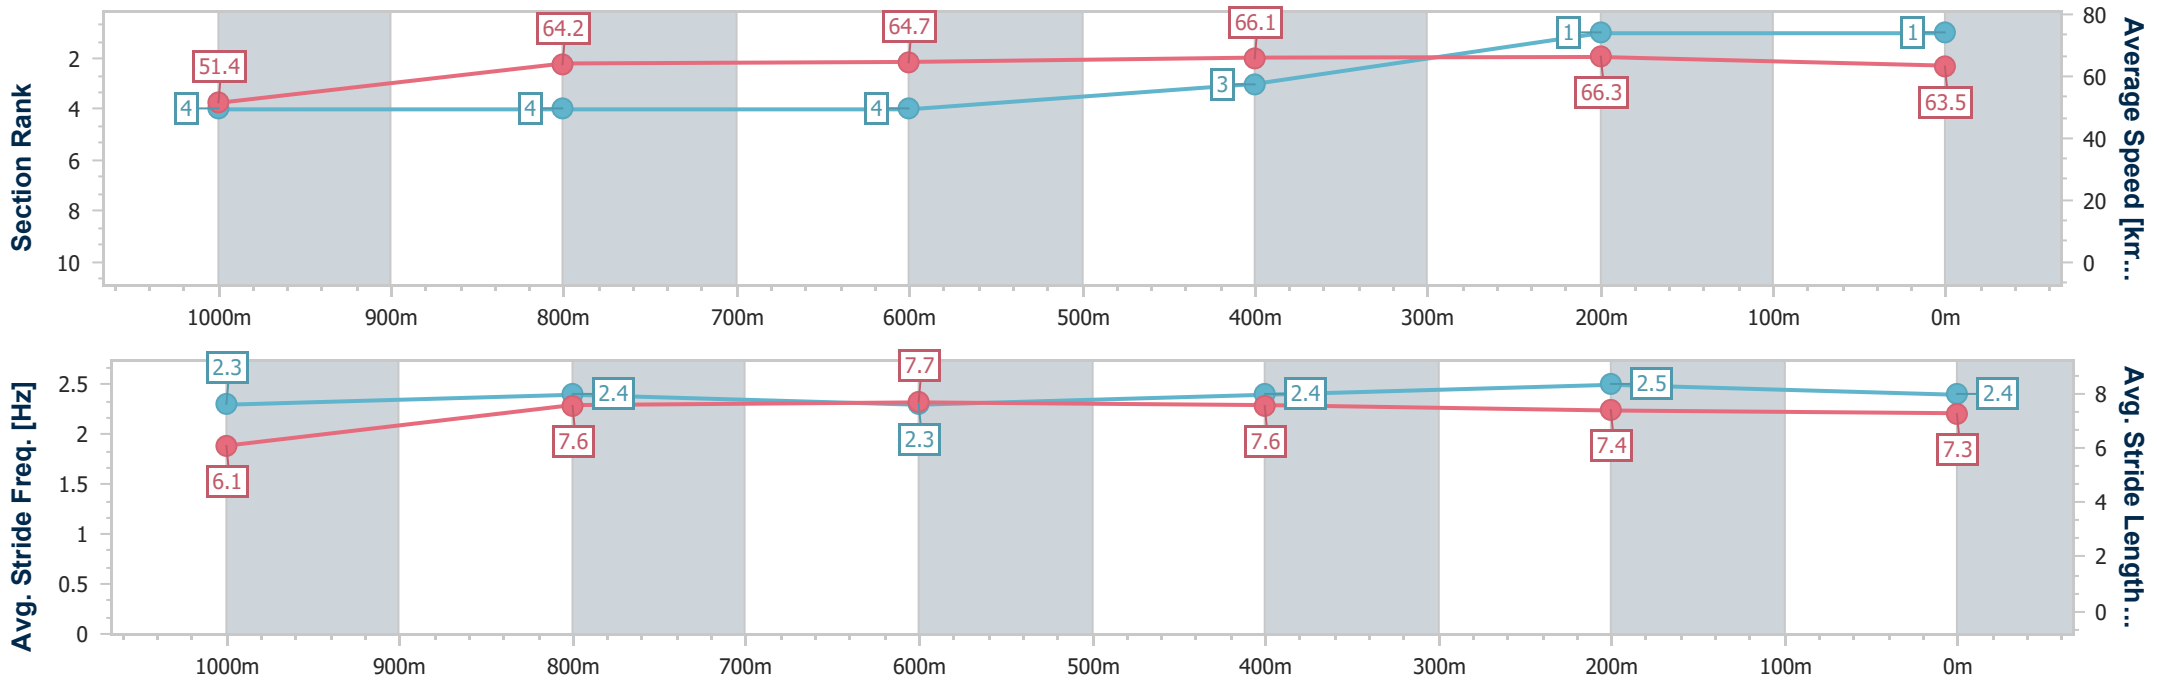

Race 6: SIRROMET BENCHMARK 62 Handicap - 1200m

06 January 2024 - 16:50

Track Rating: Good 4, Weather: Overcast, Rail Position: True

Section	Overall	1000m	800m	600m	400m	200m
Section Times	1:09.60 [1] (0:14.02)	0:55.58 [4] (0:11.22)	0:44.36 [4] (0:11.18)	0:33.18 [4] (0:10.94)	0:22.24 [3] (0:10.92)	0:11.32 [1] (0:11.32)
Average Speed [km/h]	51.4	64.2	64.7	66.1	66.3	63.5
Top Speed [km/h]	63.8	64.9	65.2	66.9	66.7	65.8
Avg. Dist. to Rail [m]	4.9	1.4	0.7	1.0	2.6	4.1
Avg. Stride Freq. [Hz]	2.3	2.4	2.3	2.4	2.5	2.4
Avg. Stride Length [m]	6.1	7.6	7.7	7.6	7.4	7.3