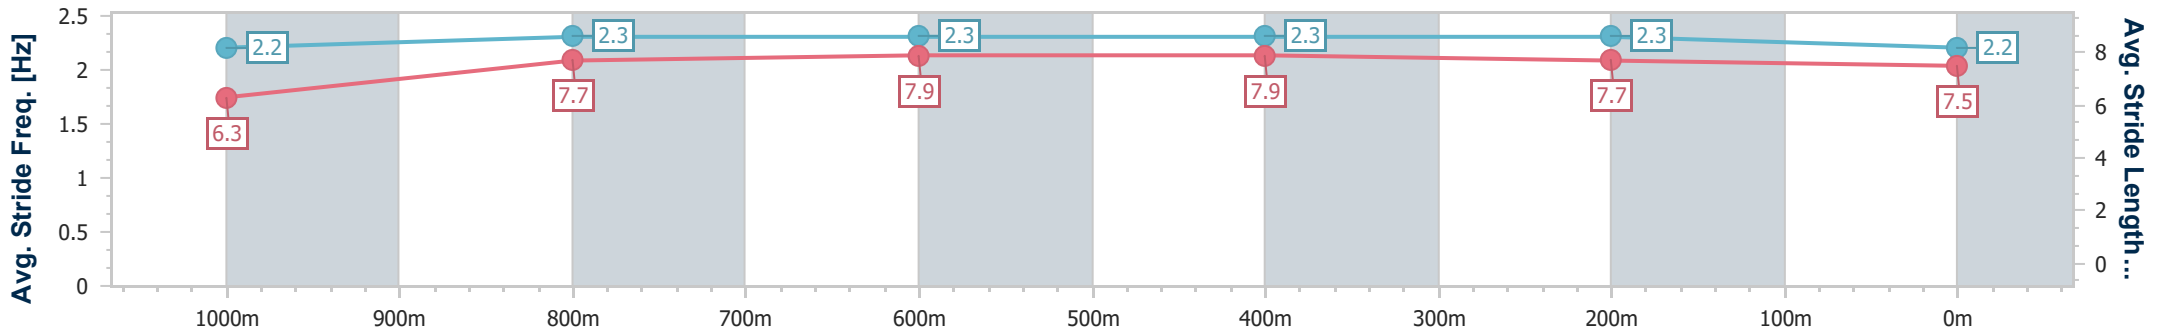

Ipswich QLD Professional

Race 6: SIRROMET BENCHMARK 62 Handicap - 1200m

06 January 2024 - 16:50

Track Rating: Good 4, Weather: Overcast, Rail Position: True

Section	Overall	1000m	800m	600m	400m	200m
Section Times	1:10.26 [4] (0:14.31)	0:55.95 [5] (0:11.13)	0:44.82 [5] (0:11.12)	0:33.70 [5] (0:11.06)	0:22.64 [5] (0:11.12)	0:11.52 [5] (0:11.52)
Average Speed [km/h]	50.5	64.4	64.6	65.0	64.9	62.5
Top Speed [km/h]	64.2	65.3	65.3	66.1	65.8	65.4
Avg. Dist. to Rail [m]	1.8	0.4	1.1	0.6	2.1	5.3
Avg. Stride Freq. [Hz]	2.2	2.3	2.3	2.3	2.3	2.2
Avg. Stride Length [m]	6.3	7.7	7.9	7.9	7.7	7.5

- [] Ranking at each section and finish
- .-.- No data available at this section
- NA No data available

Horse/Jockey Name	Dealing's Done
Final Rank	5
Fastest Section Time (Section)	0:10.98 (600m)
Top Speed [km/h] (Section)	66.0 (400m)
Race State	Finished