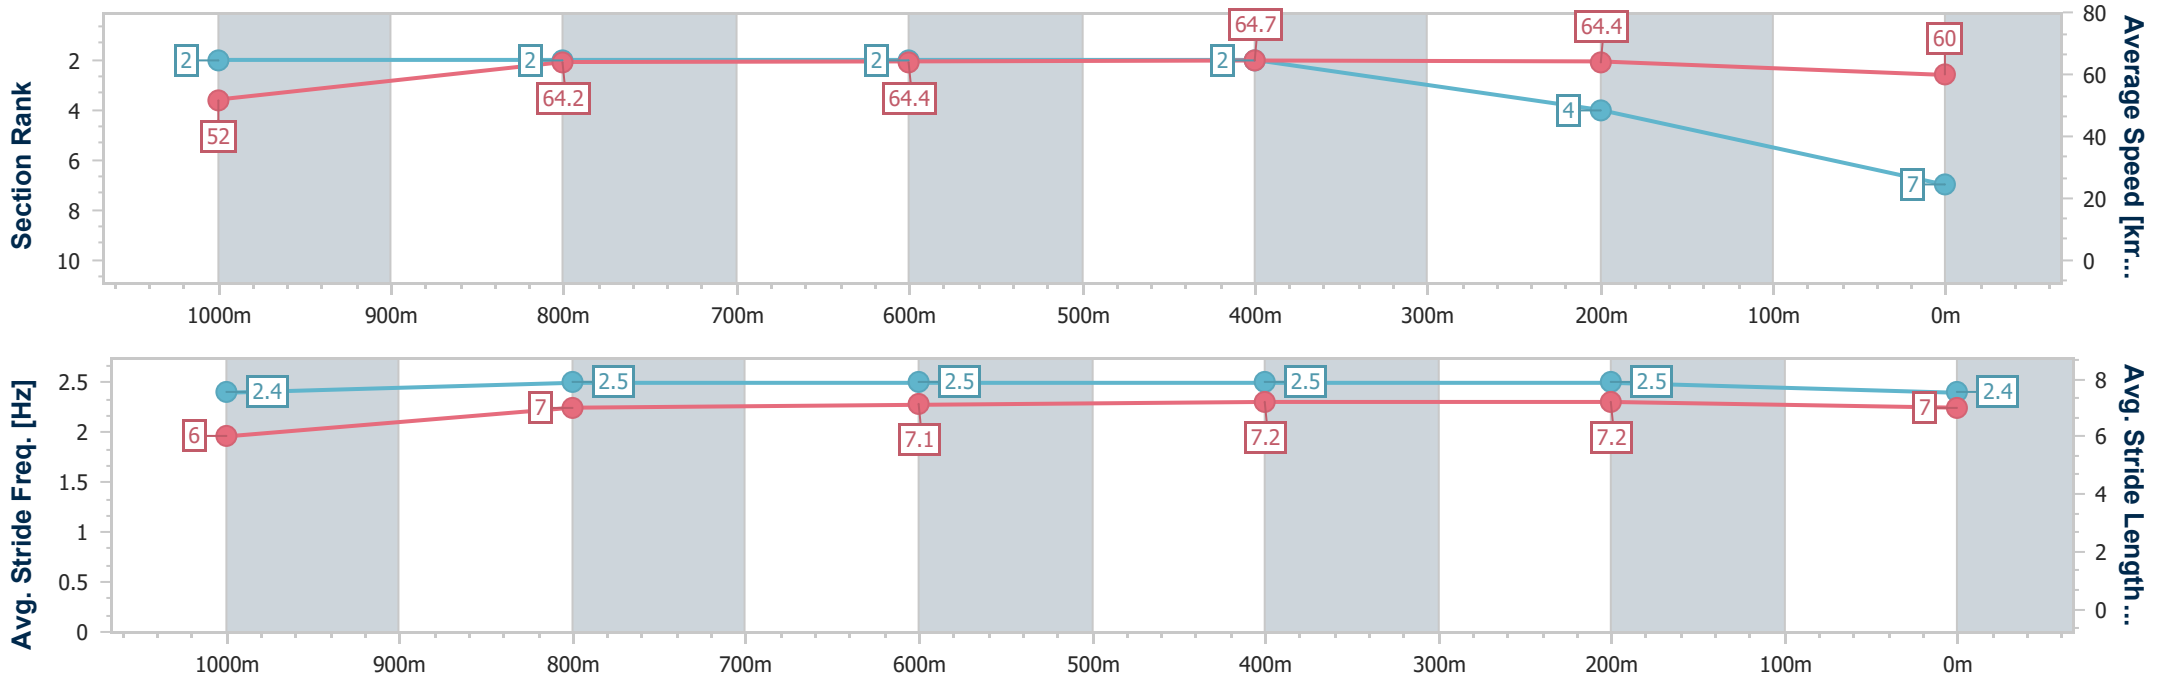

- [] Ranking at each section and finish
- .-.- No data available at this section
- NA No data available

Horse/Jockey Name	Star Of Robiglen
Final Rank	7
Fastest Section Time (Section)	0:11.11 (600m)
Top Speed [km/h] (Section)	66.1 (400m)
Race State	Finished

Ipswich QLD Professional

Race 6: SIRROMET BENCHMARK 62 Handicap - 1200m

06 January 2024 - 16:50

Track Rating: Good 4, Weather: Overcast, Rail Position: True

Section	Overall	1000m	800m	600m	400m	200m
Section Times	1:10.58 [7] (0:13.88)	0:56.70 [2] (0:11.20)	0:45.50 [2] (0:11.16)	0:34.34 [2] (0:11.11)	0:23.23 [2] (0:11.21)	0:12.02 [4]
Average Speed [km/h]	52.0	64.2	64.4	64.7	64.4	60.0
Top Speed [km/h]	65.6	65.6	64.8	65.2	66.1	63.1
Avg. Dist. to Rail [m]	8.3	1.2	0.4	0.4	2.2	4.6
Avg. Stride Freq. [Hz]	2.4	2.5	2.5	2.5	2.5	2.4
Avg. Stride Length [m]	6.0	7.0	7.1	7.2	7.2	7.0

- [] Ranking at each section and finish
- .-.- No data available at this section
- NA No data available

Horse/Jockey Name	Duchess Bree
Final Rank	8
Fastest Section Time (Section)	0:10.97 (800m)
Top Speed [km/h] (Section)	65.9 (800m)
Race State	Finished