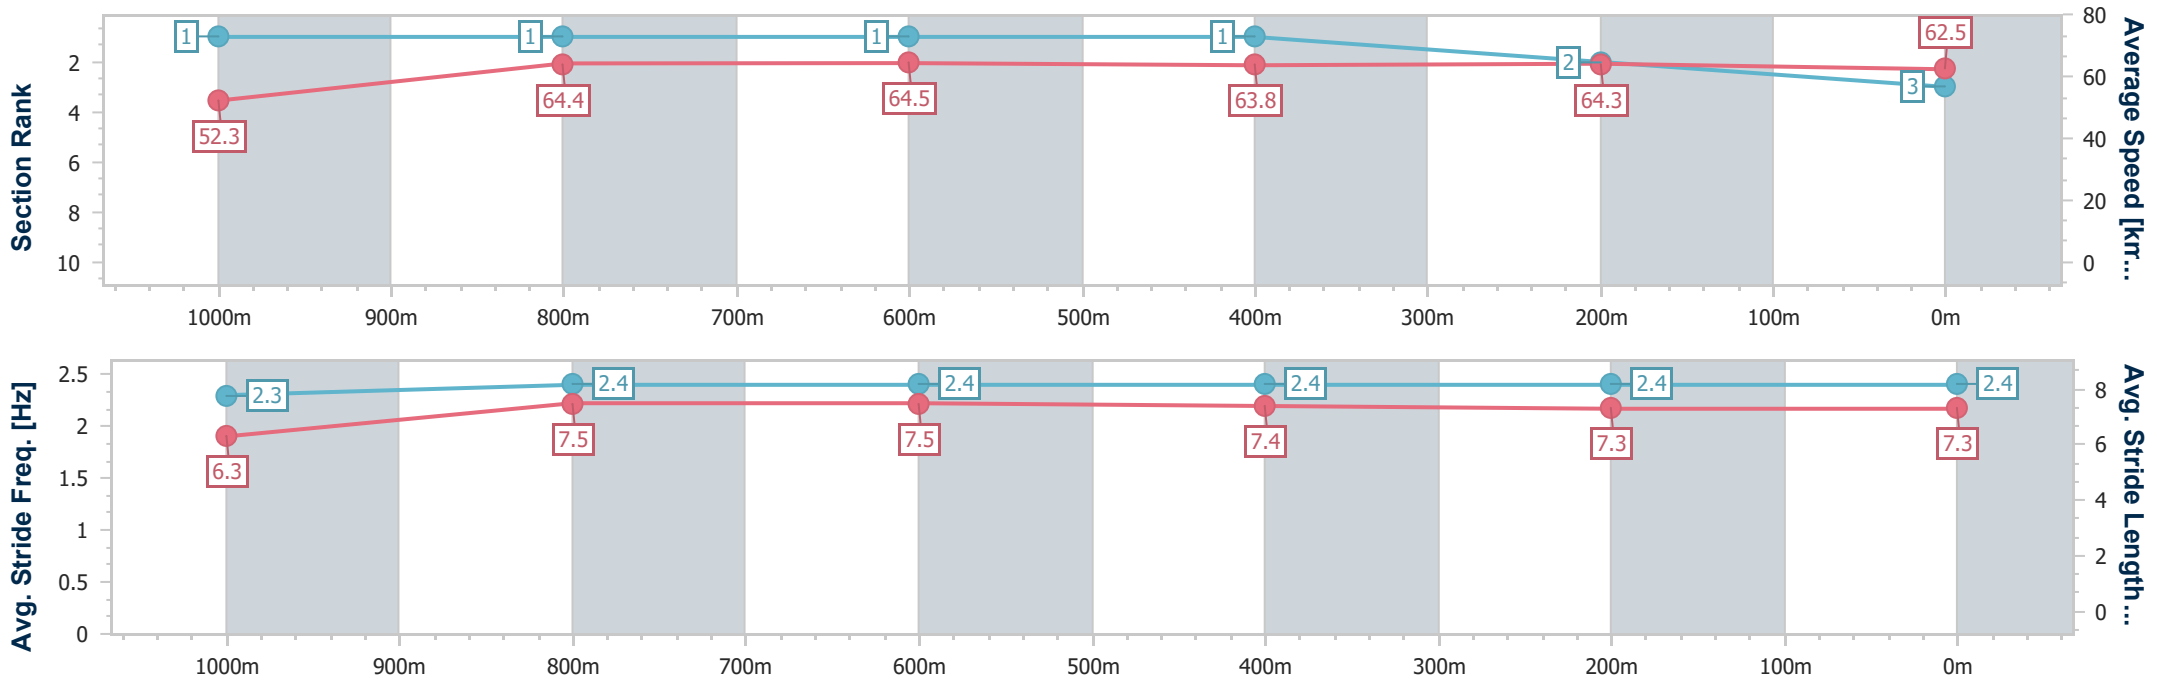

Ipswich QLD Professional

Race 6: SIRROMET BENCHMARK 62 Handicap - 1200m

06 January 2024 - 16:50

Track Rating: Good 4, Weather: Overcast, Rail Position: True

Section	Overall	1000m	800m	600m	400m	200m
Section Times	1:09.99 [3] (0:13.75)	0:56.24 [1] (0:11.17)	0:45.07 [1] (0:11.13)	0:33.94 [1] (0:11.21)	0:22.73 [1] (0:11.19)	0:11.54 [2] (0:11.54)
Average Speed [km/h]	52.3	64.4	64.5	63.8	64.3	62.5
Top Speed [km/h]	66.1	65.4	64.9	64.6	64.7	63.9
Avg. Dist. to Rail [m]	5.8	1.0	1.3	1.4	1.2	3.2
Avg. Stride Freq. [Hz]	2.3	2.4	2.4	2.4	2.4	2.4
Avg. Stride Length [m]	6.3	7.5	7.5	7.4	7.3	7.3

- [] Ranking at each section and finish
- .-.- No data available at this section
- NA No data available

Horse/Jockey Name	Hill Billy Flyer
Final Rank	4
Fastest Section Time (Section)	0:11.06 (600m)
Top Speed [km/h] (Section)	66.1 (600m)
Race State	Finished