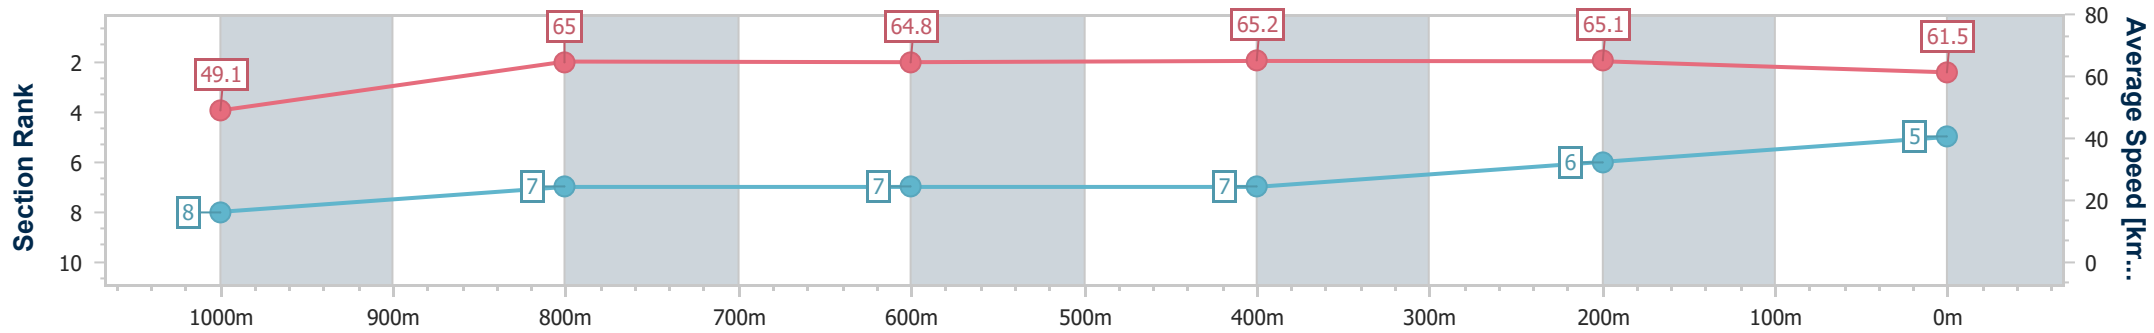

Ipswich QLD Professional

Race 6: SIRROMET BENCHMARK 62 Handicap - 1200m

06 January 2024 - 16:50

Track Rating: Good 4, Weather: Overcast, Rail Position: True

Section	Overall	1000m	800m	600m	400m	200m
Section Times	1:10.46 [5] (0:14.65)	0:55.81 [8] (0:11.08)	0:44.73 [7] (0:11.06)	0:33.67 [7] (0:10.98)	0:22.69 [7] (0:10.98)	0:11.71 [6] (0:11.71)
Average Speed [km/h]	49.1	65.0	64.8	65.2	65.1	61.5
Top Speed [km/h]	65.4	65.6	65.6	65.7	66.0	63.8
Avg. Dist. to Rail [m]	3.3	0.5	1.1	1.4	1.0	0.9
Avg. Stride Freq. [Hz]	2.3	2.3	2.3	2.4	2.4	2.3
Avg. Stride Length [m]	5.8	7.8	7.8	7.7	7.3	7.3