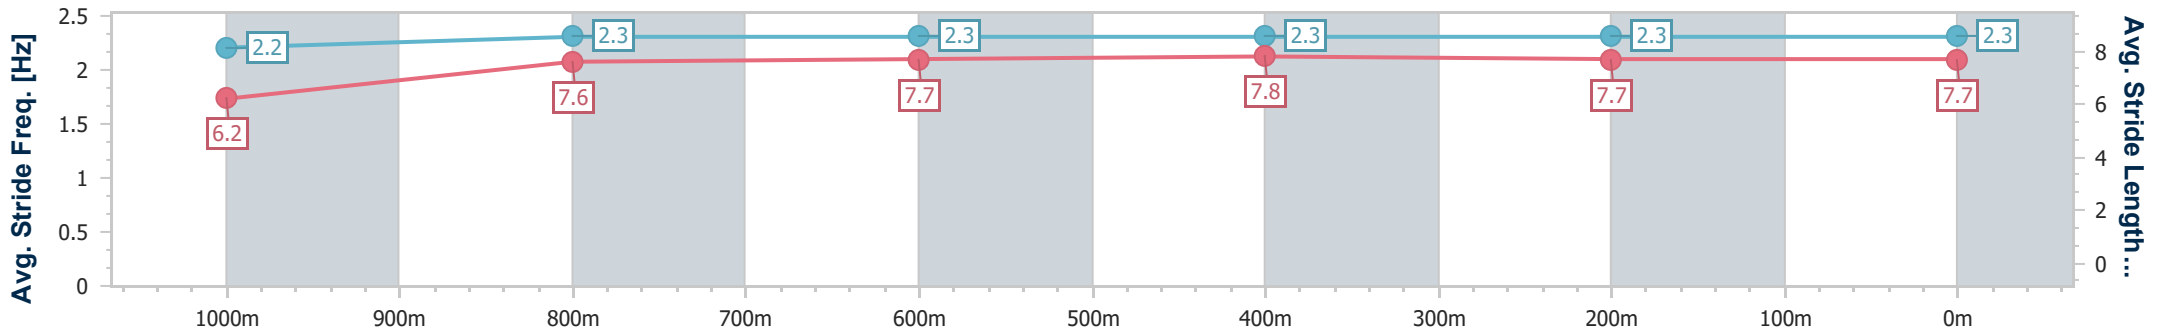

Ipswich QLD Professional

Race 6: SIRROMET BENCHMARK 62 Handicap - 1200m

06 January 2024 - 16:50

Track Rating: Good 4, Weather: Overcast, Rail Position: True

Section	Overall	1000m	800m	600m	400m	200m
Section Times	1:10.47 [6] (0:14.38)	0:56.09 [6] (0:11.20)	0:44.89 [6] (0:11.16)	0:33.73 [6] (0:10.98)	0:22.75 [6] (0:11.28)	0:11.47 [7] (0:11.47)
Average Speed [km/h]	50.1	64.2	64.5	65.8	64.0	62.7
Top Speed [km/h]	64.4	65.5	65.0	66.5	65.1	63.8
Avg. Dist. to Rail [m]	5.9	0.9	0.3	0.4	2.4	4.9
Avg. Stride Freq. [Hz]	2.2	2.3	2.3	2.3	2.3	2.3
Avg. Stride Length [m]	6.2	7.6	7.7	7.8	7.7	7.7

- [] Ranking at each section and finish
- .-.- No data available at this section
- NA No data available

Horse/Jockey Name	Star Of Robiglen
Final Rank	7
Fastest Section Time (Section)	0:11.11 (600m)
Top Speed [km/h] (Section)	66.1 (400m)
Race State	Finished