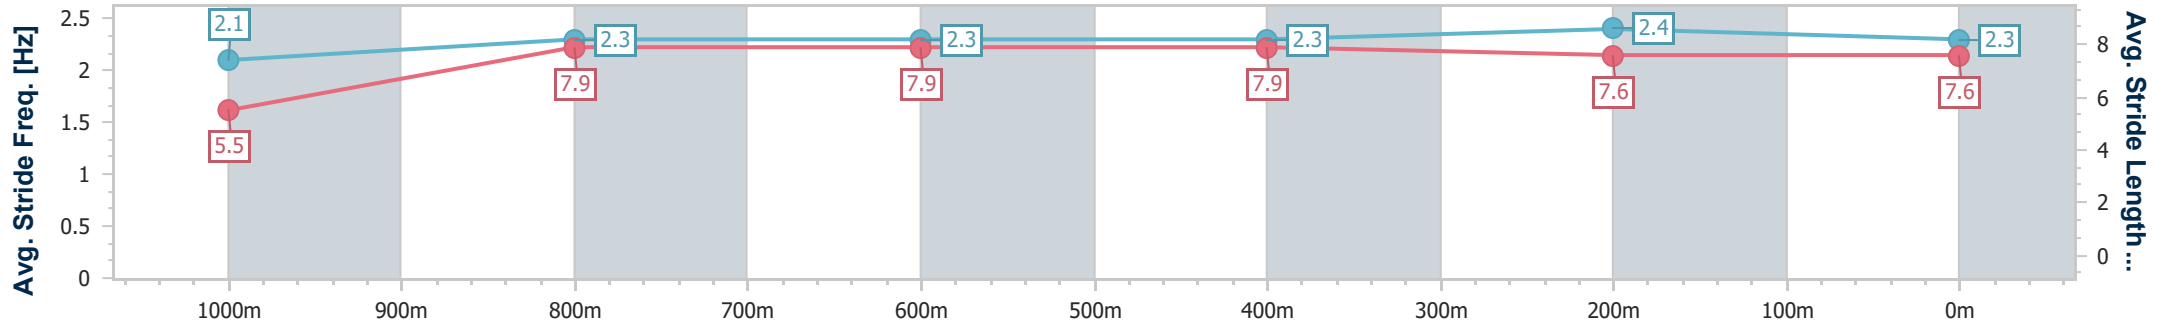

Horse/Jockey Name	Pacific Padrino
Final Rank	4
Fastest Section Time (Section)	0:08.46 (Overall)
Top Speed [km/h] (Section)	67.9 (600m)
Race State	Finished

Ipswich QLD Professional
Race 7: GREAT NORTHERN BENCHMARK 78 Handicap - 1100m

06 January 2024 - 17:26

Track Rating: Good 4, Weather: Overcast, Rail Position: True

Section	Overall	1000m	800m	600m	400m	200m
Section Times	1:03.45 [4] (0:08.46)	0:54.99 [8] (0:11.08)	0:43.91 [9] (0:10.97)	0:32.94 [9] (0:10.83)	0:22.11 [8] (0:10.88)	0:11.23 [7] (0:11.23)
Average Speed [km/h]	42.3	65.3	65.6	66.0	66.2	64.0
Top Speed [km/h]	63.4	66.8	66.1	67.9	67.4	66.5
Avg. Dist. to Rail [m]	10.4	2.5	0.6	0.8	0.8	3.6
Avg. Stride Freq. [Hz]	2.1	2.3	2.3	2.3	2.4	2.3
Avg. Stride Length [m]	5.5	7.9	7.9	7.9	7.6	7.6

- [ ] Ranking at each section and finish
- -.-.- No data available at this section
- NA No data available