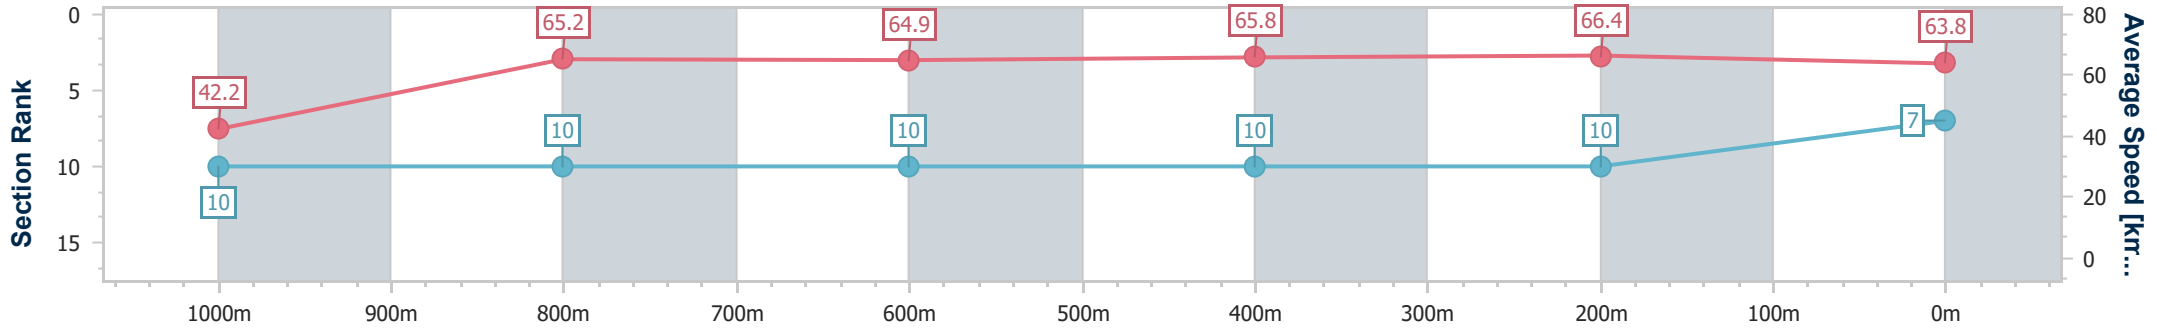

Horse/Jockey Name	Harlequin Field
Final Rank	7
Fastest Section Time (Section)	0:08.53 (Overall)
Top Speed [km/h] (Section)	67.4 (400m)
Race State	Finished

Ipswich QLD Professional
Race 7: GREAT NORTHERN BENCHMARK 78 Handicap - 1100m

06 January 2024 - 17:26

Track Rating: Good 4, Weather: Overcast, Rail Position: True

Section	Overall	1000m	800m	600m	400m	200m
Section Times	1:03.81 [7] (0:08.53)	0:55.28 [10] (0:11.13)	0:44.15 [10] (0:11.07)	0:33.08 [10] (0:10.92)	0:22.16 [10] (0:10.84)	0:11.32 [10] (0:11.32)
Average Speed [km/h]	42.2	65.2	64.9	65.8	66.4	63.8
Top Speed [km/h]	63.6	66.1	65.8	67.0	67.4	66.7
Avg. Dist. to Rail [m]	4.8	1.8	0.6	0.6	2.0	7.3
Avg. Stride Freq. [Hz]	2.2	2.5	2.4	2.4	2.5	2.4
Avg. Stride Length [m]	5.3	7.4	7.5	7.5	7.3	7.3

- [ ] Ranking at each section and finish
- -.-.- No data available at this section
- NA No data available