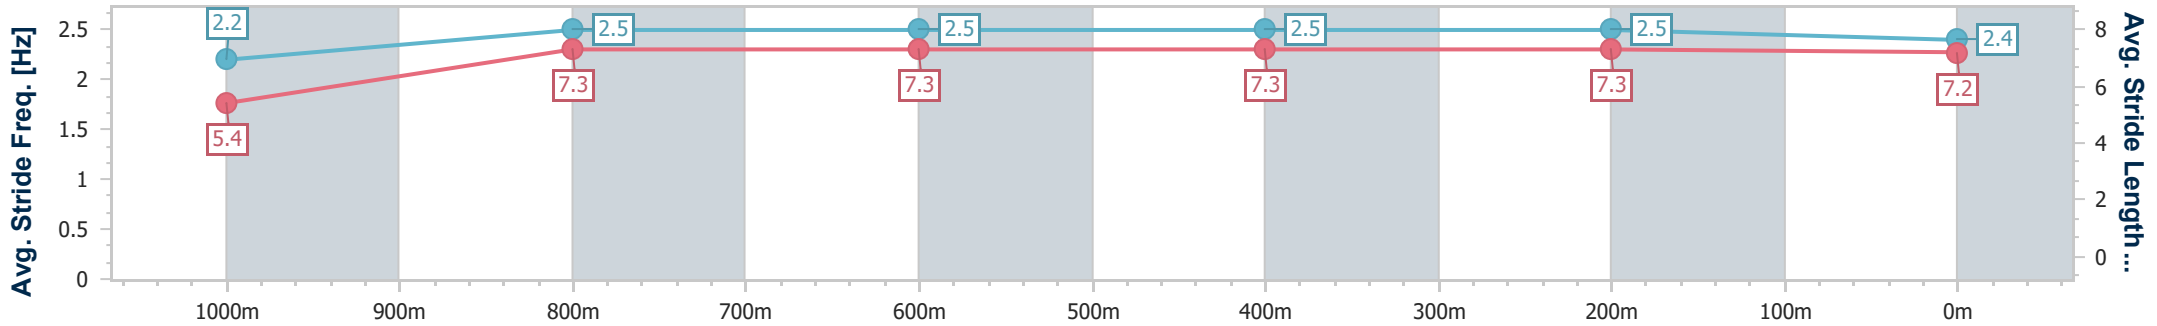

Horse/Jockey Name	American Saint
Final Rank	11
Fastest Section Time (Section)	0:08.66 (Overall)
Top Speed [km/h] (Section)	65.2 (1000m)
Race State	Finished

Ipswich QLD Professional
Race 7: GREAT NORTHERN BENCHMARK 78 Handicap - 1100m

06 January 2024 - 17:26

Track Rating: Good 4, Weather: Overcast, Rail Position: True

Section	Overall	1000m	800m	600m	400m	200m
Section Times	1:04.37 [11] (0:08.66)	0:55.71 [11] (0:11.24)	0:44.47 [11] (0:11.09)	0:33.38 [11] (0:11.09)	0:22.29 [11] (0:11.03)	0:11.26 [11] (0:11.26)
Average Speed [km/h]	41.4	64.2	65.0	64.9	65.1	63.9
Top Speed [km/h]	60.8	65.2	65.2	65.2	65.2	64.7
Avg. Dist. to Rail [m]	10.7	2.1	0.2	0.8	0.8	0.6
Avg. Stride Freq. [Hz]	2.2	2.5	2.5	2.5	2.5	2.4
Avg. Stride Length [m]	5.4	7.3	7.3	7.3	7.3	7.2

- [ ] Ranking at each section and finish
- -.-.- No data available at this section
- NA No data available