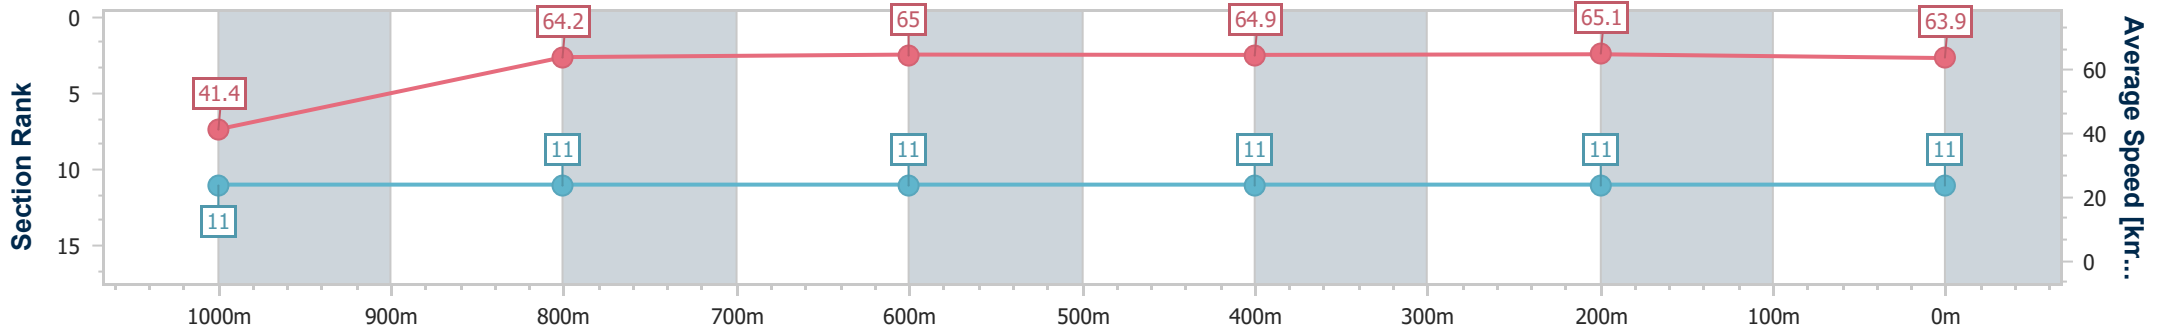

Horse/Jockey Name	American Saint
Final Rank	11
Fastest Section Time (Section)	0:08.66 (Overall)
Top Speed [km/h] (Section)	65.2 (1000m)
Race State	Finished

Ipswich QLD Professional
Race 7: GREAT NORTHERN BENCHMARK 78 Handicap - 1100m

06 January 2024 - 17:26

Track Rating: Good 4, Weather: Overcast, Rail Position: True

Section	Overall	1000m	800m	600m	400m	200m
Section Times	1:04.37 [11] (0:08.66)	0:55.71 [11] (0:11.24)	0:44.47 [11] (0:11.09)	0:33.38 [11] (0:11.09)	0:22.29 [11] (0:11.03)	0:11.26 [11] (0:11.26)
Average Speed [km/h]	41.4	64.2	65.0	64.9	65.1	63.9
Top Speed [km/h]	60.8	65.2	65.2	65.2	65.2	64.7
Avg. Dist. to Rail [m]	10.7	2.1	0.2	0.8	0.8	0.6
Avg. Stride Freq. [Hz]	2.2	2.5	2.5	2.5	2.5	2.4
Avg. Stride Length [m]	5.4	7.3	7.3	7.3	7.3	7.2

- [ ] Ranking at each section and finish
- -.-.- No data available at this section
- NA No data available