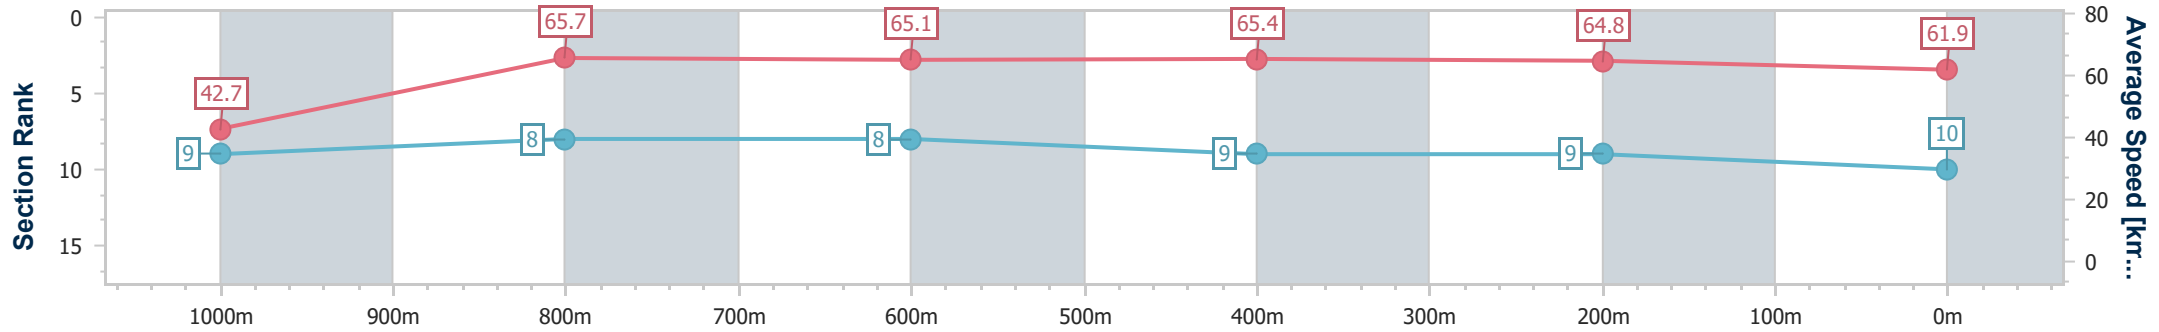

Horse/Jockey Name	Granite Prince
Final Rank	10
Fastest Section Time (Section)	0:08.46 (Overall)
Top Speed [km/h] (Section)	66.7 (1000m)
Race State	Finished

Ipswich QLD Professional
Race 7: GREAT NORTHERN BENCHMARK 78 Handicap - 1100m

06 January 2024 - 17:26

Track Rating: Good 4, Weather: Overcast, Rail Position: True

Section	Overall	1000m	800m	600m	400m	200m
Section Times	1:04.08 [10] (0:08.46)	0:55.62 [9] (0:10.96)	0:44.66 [8] (0:11.01)	0:33.65 [8] (0:10.96)	0:22.69 [9] (0:11.08)	0:11.61 [9] (0:11.61)
Average Speed [km/h]	42.7	65.7	65.1	65.4	64.8	61.9
Top Speed [km/h]	62.3	66.7	65.9	66.5	65.6	64.1
Avg. Dist. to Rail [m]	2.7	0.4	0.6	0.7	1.0	0.6
Avg. Stride Freq. [Hz]	2.2	2.5	2.4	2.4	2.4	2.3
Avg. Stride Length [m]	5.4	7.3	7.5	7.6	7.5	7.5

- [ ] Ranking at each section and finish
- -.-.- No data available at this section
- NA No data available