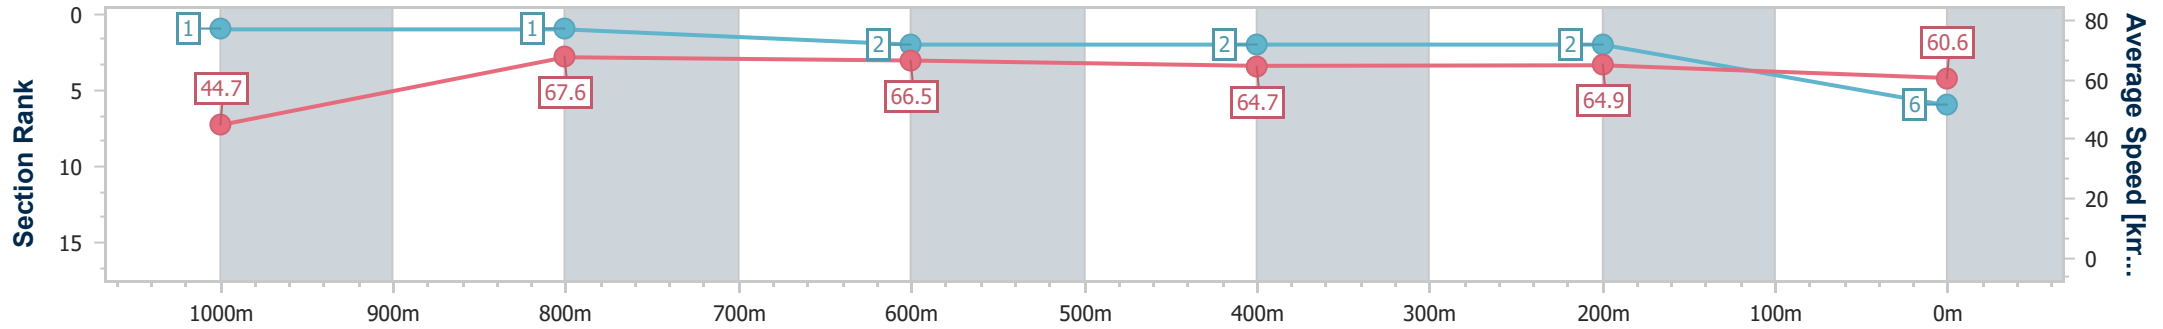

Horse/Jockey Name	Ovidius
Final Rank	6
Fastest Section Time (Section)	0:08.11 (Overall)
Top Speed [km/h] (Section)	69.1 (1000m)
Race State	Finished

Ipswich QLD Professional
Race 7: GREAT NORTHERN BENCHMARK 78 Handicap - 1100m

06 January 2024 - 17:26

Track Rating: Good 4, Weather: Overcast, Rail Position: True

Section	Overall	1000m	800m	600m	400m	200m
Section Times	1:03.59 [6] (0:08.11)	0:55.48 [1] (0:10.67)	0:44.81 [1] (0:10.85)	0:33.96 [2] (0:11.05)	0:22.91 [2] (0:11.04)	0:11.87 [2] (0:11.87)
Average Speed [km/h]	44.7	67.6	66.5	64.7	64.9	60.6
Top Speed [km/h]	65.5	69.1	67.1	66.7	65.6	63.2
Avg. Dist. to Rail [m]	9.3	3.0	0.8	0.9	1.0	0.6
Avg. Stride Freq. [Hz]	2.2	2.6	2.5	2.4	2.5	2.3
Avg. Stride Length [m]	5.5	7.3	7.5	7.4	7.4	7.1

- [ ] Ranking at each section and finish
- -.-.- No data available at this section
- NA No data available