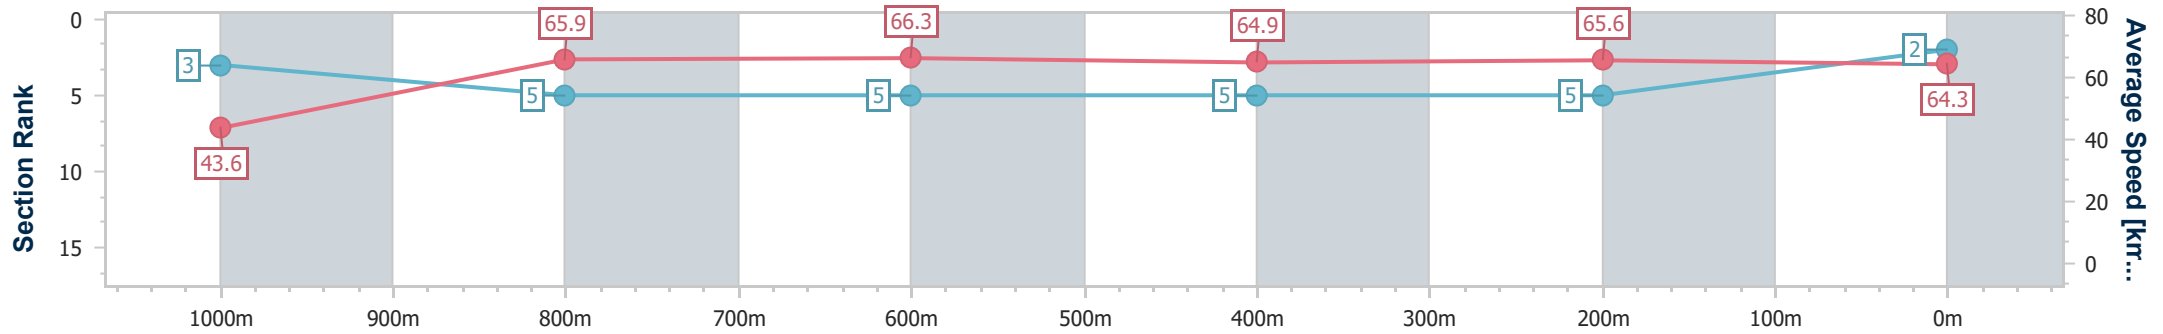

Horse/Jockey Name	Skilord
Final Rank	2
Fastest Section Time (Section)	0:08.24 (Overall)
Top Speed [km/h] (Section)	66.6 (1000m)
Race State	Finished

Ipswich QLD Professional
Race 7: GREAT NORTHERN BENCHMARK 78 Handicap - 1100m

06 January 2024 - 17:26

Track Rating: Good 4, Weather: Overcast, Rail Position: True

Section	Overall	1000m	800m	600m	400m	200m
Section Times	1:03.19 [2] (0:08.24)	0:54.95 [3] (0:10.91)	0:44.04 [5] (0:10.85)	0:33.19 [5] (0:11.04)	0:22.15 [5] (0:10.97)	0:11.18 [5] (0:11.18)
Average Speed [km/h]	43.6	65.9	66.3	64.9	65.6	64.3
Top Speed [km/h]	63.2	66.6	66.6	66.0	66.3	66.4
Avg. Dist. to Rail [m]	4.3	0.7	1.3	1.1	0.5	0.4
Avg. Stride Freq. [Hz]	2.3	2.3	2.3	2.3	2.4	2.4
Avg. Stride Length [m]	5.3	7.8	7.9	7.9	7.7	7.6

- [ ] Ranking at each section and finish
- -.-.- No data available at this section
- NA No data available