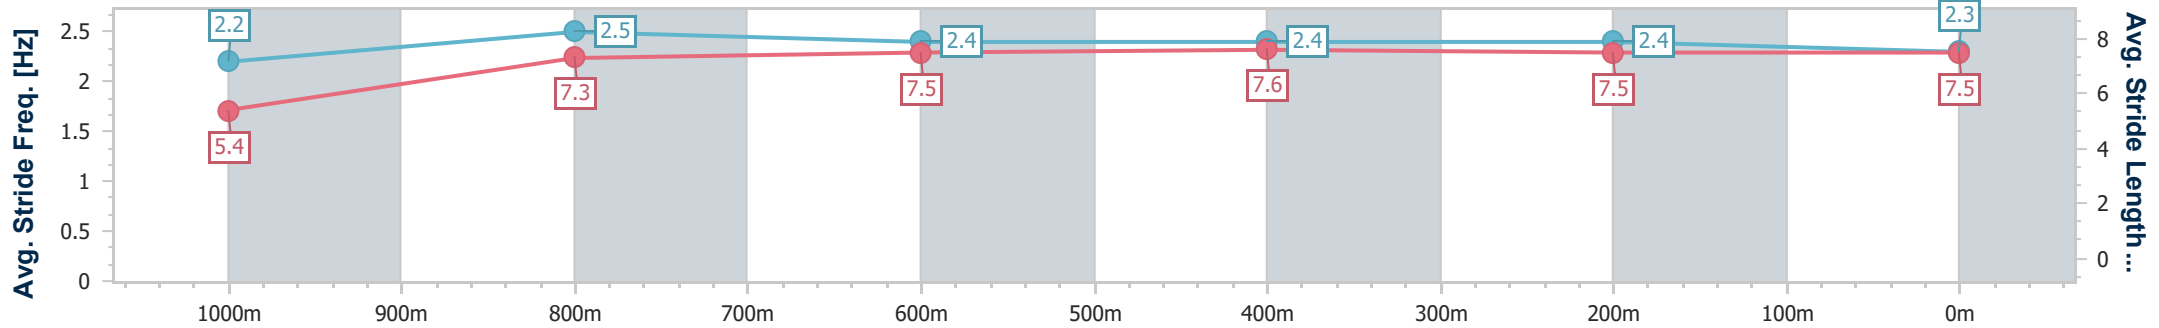

Horse/Jockey Name	Granite Prince
Final Rank	10
Fastest Section Time (Section)	0:08.46 (Overall)
Top Speed [km/h] (Section)	66.7 (1000m)
Race State	Finished

Ipswich QLD Professional
Race 7: GREAT NORTHERN BENCHMARK 78 Handicap - 1100m

06 January 2024 - 17:26

Track Rating: Good 4, Weather: Overcast, Rail Position: True

Section	Overall	1000m	800m	600m	400m	200m
Section Times	1:04.08 [10] (0:08.46)	0:55.62 [9] (0:10.96)	0:44.66 [8] (0:11.01)	0:33.65 [8] (0:10.96)	0:22.69 [9] (0:11.08)	0:11.61 [9] (0:11.61)
Average Speed [km/h]	42.7	65.7	65.1	65.4	64.8	61.9
Top Speed [km/h]	62.3	66.7	65.9	66.5	65.6	64.1
Avg. Dist. to Rail [m]	2.7	0.4	0.6	0.7	1.0	0.6
Avg. Stride Freq. [Hz]	2.2	2.5	2.4	2.4	2.4	2.3
Avg. Stride Length [m]	5.4	7.3	7.5	7.6	7.5	7.5

- [ ] Ranking at each section and finish
- -.-.- No data available at this section
- NA No data available