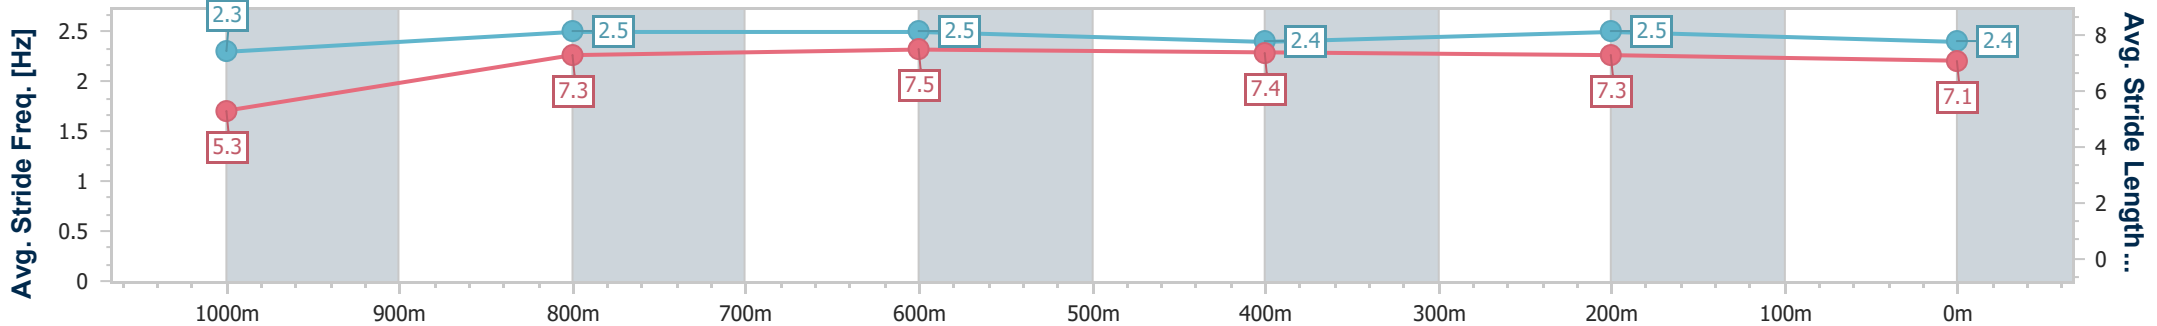

Horse/Jockey Name	Wanda Rox
Final Rank	1
Fastest Section Time (Section)	0:08.27 (Overall)
Top Speed [km/h] (Section)	69.0 (800m)
Race State	Finished

Ipswich QLD Professional
Race 7: GREAT NORTHERN BENCHMARK 78 Handicap - 1100m

06 January 2024 - 17:26

Track Rating: Good 4, Weather: Overcast, Rail Position: True

Section	Overall	1000m	800m	600m	400m	200m
Section Times	1:03.14 [1] (0:08.27)	0:54.87 [4] (0:10.86)	0:44.01 [4] (0:10.63)	0:33.38 [4] (0:11.10)	0:22.28 [4] (0:10.91)	0:11.37 [3] (0:11.37)
Average Speed [km/h]	43.9	66.7	67.5	64.7	66.3	63.2
Top Speed [km/h]	64.4	68.3	69.0	66.0	66.5	66.2
Avg. Dist. to Rail [m]	12.2	4.6	0.3	0.8	1.8	3.6
Avg. Stride Freq. [Hz]	2.3	2.5	2.5	2.4	2.5	2.4
Avg. Stride Length [m]	5.3	7.3	7.5	7.4	7.3	7.1

- [ ] Ranking at each section and finish
- -.-.- No data available at this section
- NA No data available