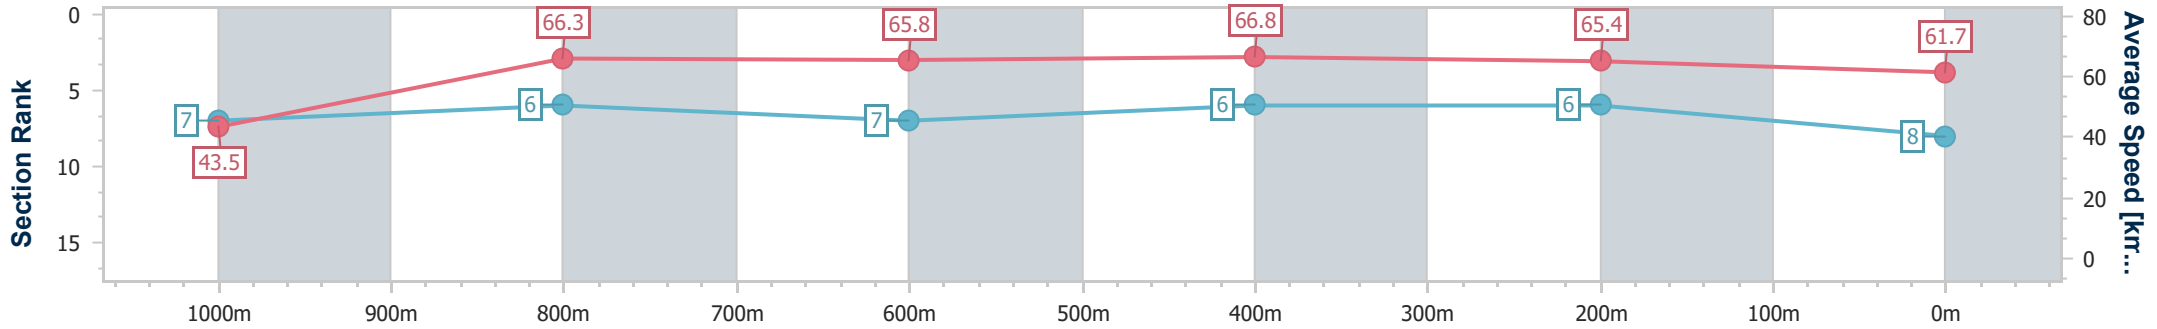

Horse/Jockey Name	Dare To Share
Final Rank	8
Fastest Section Time (Section)	0:08.33 (Overall)
Top Speed [km/h] (Section)	68.7 (1000m)
Race State	Finished

Ipswich QLD Professional
Race 7: GREAT NORTHERN BENCHMARK 78 Handicap - 1100m

06 January 2024 - 17:26

Track Rating: Good 4, Weather: Overcast, Rail Position: True

Section	Overall	1000m	800m	600m	400m	200m
Section Times	1:03.83 [8] (0:08.33)	0:55.50 [7] (0:10.88)	0:44.62 [6] (0:11.02)	0:33.60 [7] (0:10.85)	0:22.75 [6] (0:11.09)	0:11.66 [6] (0:11.66)
Average Speed [km/h]	43.5	66.3	65.8	66.8	65.4	61.7
Top Speed [km/h]	63.6	68.7	66.5	67.4	66.1	64.3
Avg. Dist. to Rail [m]	8.5	3.1	1.1	1.4	3.0	7.3
Avg. Stride Freq. [Hz]	2.3	2.6	2.5	2.6	2.6	2.5
Avg. Stride Length [m]	5.3	7.1	7.3	7.2	7.1	6.9

- [ ] Ranking at each section and finish
- -.-.- No data available at this section
- NA No data available