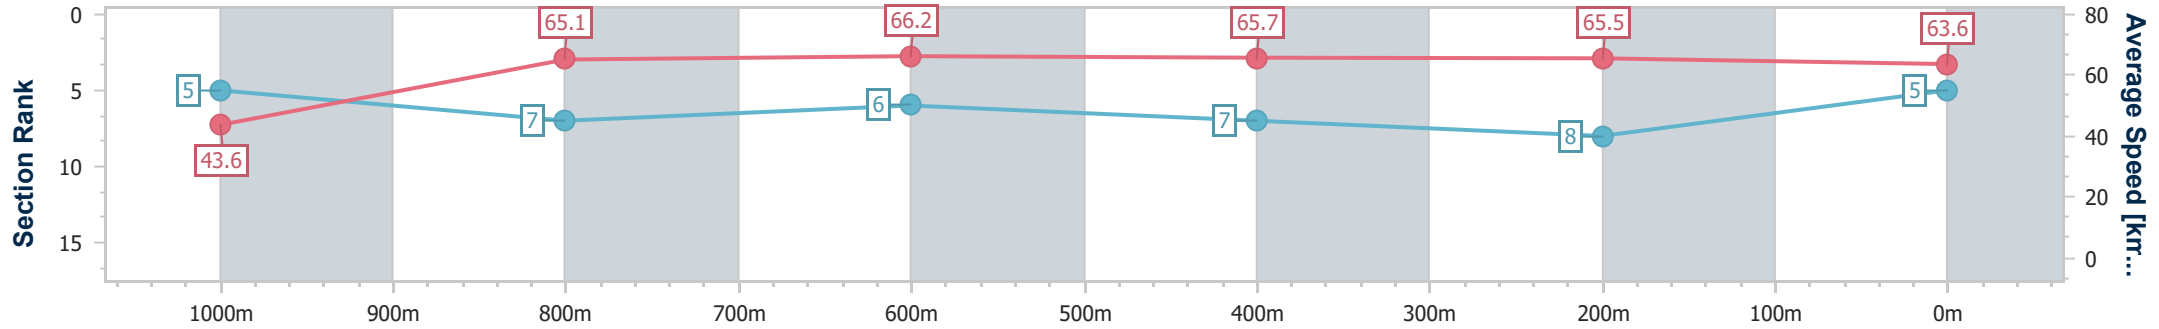

Horse/Jockey Name	Amity Gal
Final Rank	5
Fastest Section Time (Section)	0:08.28 (Overall)
Top Speed [km/h] (Section)	67.3 (600m)
Race State	Finished

Ipswich QLD Professional
Race 7: GREAT NORTHERN BENCHMARK 78 Handicap - 1100m

06 January 2024 - 17:26

Track Rating: Good 4, Weather: Overcast, Rail Position: True

Section	Overall	1000m	800m	600m	400m	200m
Section Times	1:03.58 [5] (0:08.28)	0:55.30 [5] (0:11.06)	0:44.24 [7] (0:10.89)	0:33.35 [6] (0:10.99)	0:22.36 [7] (0:11.04)	0:11.32 [8] (0:11.32)
Average Speed [km/h]	43.6	65.1	66.2	65.7	65.5	63.6
Top Speed [km/h]	62.6	66.5	66.9	67.3	65.9	65.4
Avg. Dist. to Rail [m]	4.9	1.4	0.2	0.7	1.7	5.3
Avg. Stride Freq. [Hz]	2.3	2.4	2.4	2.4	2.4	2.3
Avg. Stride Length [m]	5.3	7.3	7.5	7.6	7.5	7.5

- [ ] Ranking at each section and finish
- -.-.- No data available at this section
- NA No data available