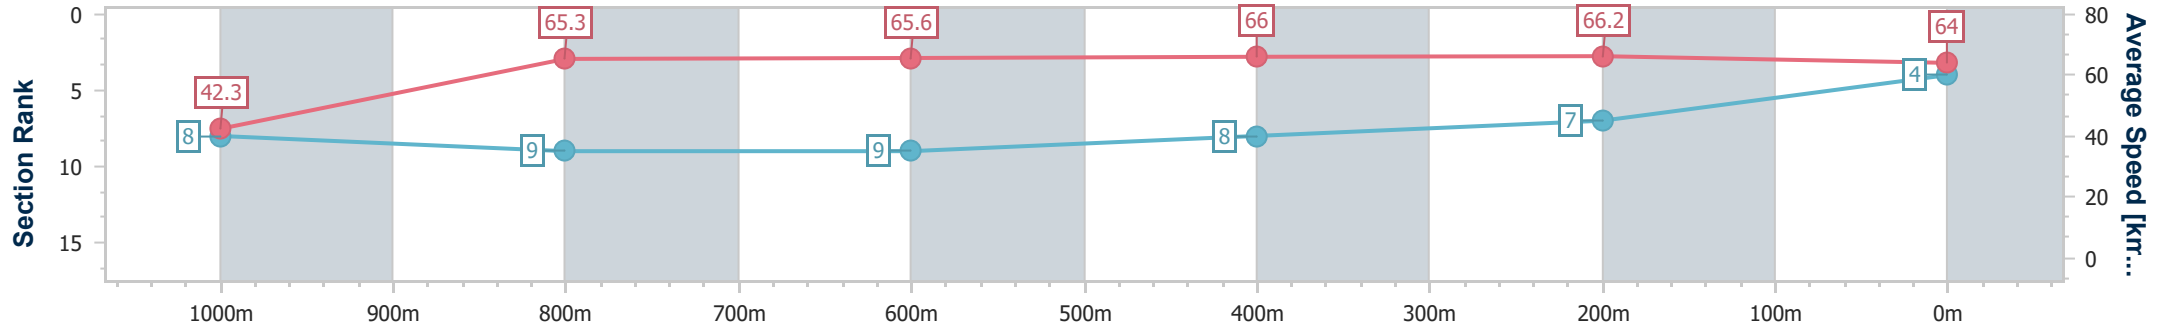

Horse/Jockey Name	Pacific Padrino
Final Rank	4
Fastest Section Time (Section)	0:08.46 (Overall)
Top Speed [km/h] (Section)	67.9 (600m)
Race State	Finished

Ipswich QLD Professional
Race 7: GREAT NORTHERN BENCHMARK 78 Handicap - 1100m

06 January 2024 - 17:26

Track Rating: Good 4, Weather: Overcast, Rail Position: True

Section	Overall	1000m	800m	600m	400m	200m
Section Times	1:03.45 [4] (0:08.46)	0:54.99 [8] (0:11.08)	0:43.91 [9] (0:10.97)	0:32.94 [9] (0:10.83)	0:22.11 [8] (0:10.88)	0:11.23 [7] (0:11.23)
Average Speed [km/h]	42.3	65.3	65.6	66.0	66.2	64.0
Top Speed [km/h]	63.4	66.8	66.1	67.9	67.4	66.5
Avg. Dist. to Rail [m]	10.4	2.5	0.6	0.8	0.8	3.6
Avg. Stride Freq. [Hz]	2.1	2.3	2.3	2.3	2.4	2.3
Avg. Stride Length [m]	5.5	7.9	7.9	7.9	7.6	7.6

- [ ] Ranking at each section and finish
- -.-.- No data available at this section
- NA No data available