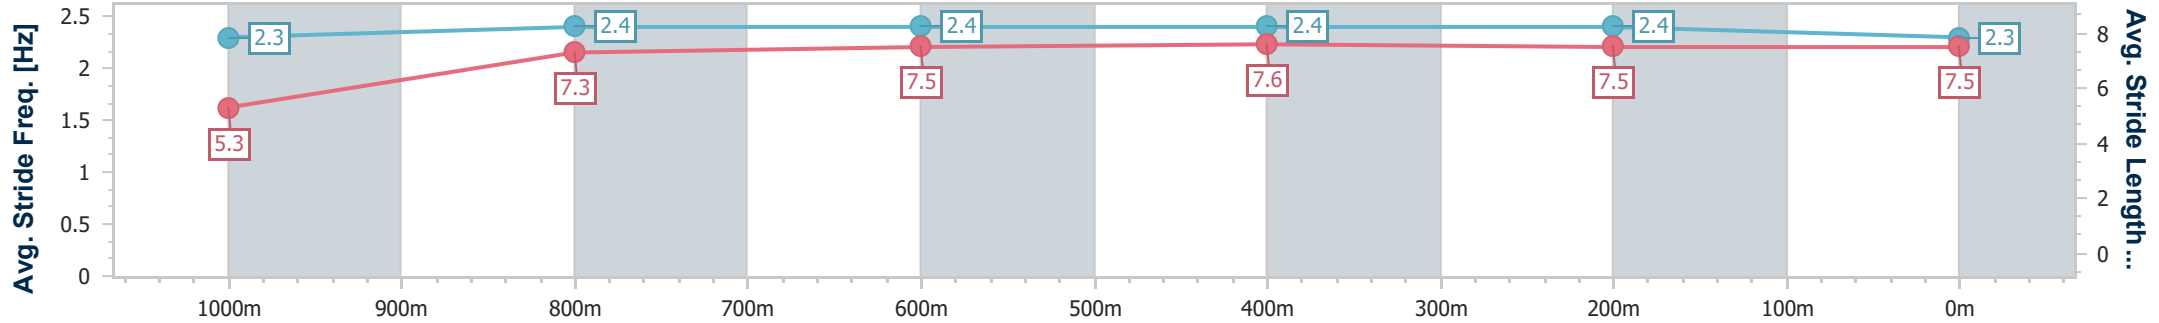

Horse/Jockey Name	Amity Gal
Final Rank	5
Fastest Section Time (Section)	0:08.28 (Overall)
Top Speed [km/h] (Section)	67.3 (600m)
Race State	Finished

Ipswich QLD Professional
Race 7: GREAT NORTHERN BENCHMARK 78 Handicap - 1100m

06 January 2024 - 17:26

Track Rating: Good 4, Weather: Overcast, Rail Position: True

Section	Overall	1000m	800m	600m	400m	200m
Section Times	1:03.58 [5] (0:08.28)	0:55.30 [5] (0:11.06)	0:44.24 [7] (0:10.89)	0:33.35 [6] (0:10.99)	0:22.36 [7] (0:11.04)	0:11.32 [8] (0:11.32)
Average Speed [km/h]	43.6	65.1	66.2	65.7	65.5	63.6
Top Speed [km/h]	62.6	66.5	66.9	67.3	65.9	65.4
Avg. Dist. to Rail [m]	4.9	1.4	0.2	0.7	1.7	5.3
Avg. Stride Freq. [Hz]	2.3	2.4	2.4	2.4	2.4	2.3
Avg. Stride Length [m]	5.3	7.3	7.5	7.6	7.5	7.5

- [ ] Ranking at each section and finish
- -.-.- No data available at this section
- NA No data available