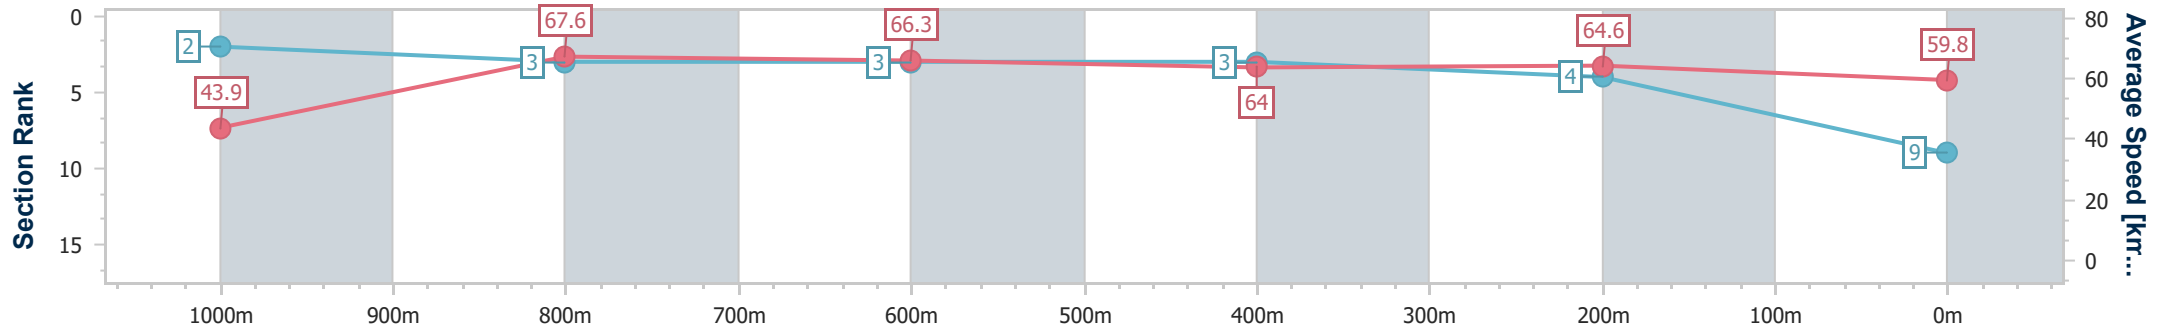

Horse/Jockey Name	Shock And Awe
Final Rank	9
Fastest Section Time (Section)	0:08.23 (Overall)
Top Speed [km/h] (Section)	68.9 (1000m)
Race State	Finished

Ipswich QLD Professional
Race 7: GREAT NORTHERN BENCHMARK 78 Handicap - 1100m

06 January 2024 - 17:26

Track Rating: Good 4, Weather: Overcast, Rail Position: True

Section	Overall	1000m	800m	600m	400m	200m
Section Times	1:03.99 [9] (0:08.23)	0:55.76 [2] (0:10.64)	0:45.12 [3] (0:10.83)	0:34.29 [3] (0:11.14)	0:23.15 [3] (0:11.16)	0:11.99 [4] (0:11.99)
Average Speed [km/h]	43.9	67.6	66.3	64.0	64.6	59.8
Top Speed [km/h]	65.2	68.9	67.0	65.2	65.4	62.8
Avg. Dist. to Rail [m]	6.8	1.5	1.3	1.4	1.0	2.4
Avg. Stride Freq. [Hz]	2.3	2.4	2.4	2.3	2.3	2.2
Avg. Stride Length [m]	5.4	7.7	7.8	7.7	7.7	7.4

- [ ] Ranking at each section and finish
- -.-.- No data available at this section
- NA No data available