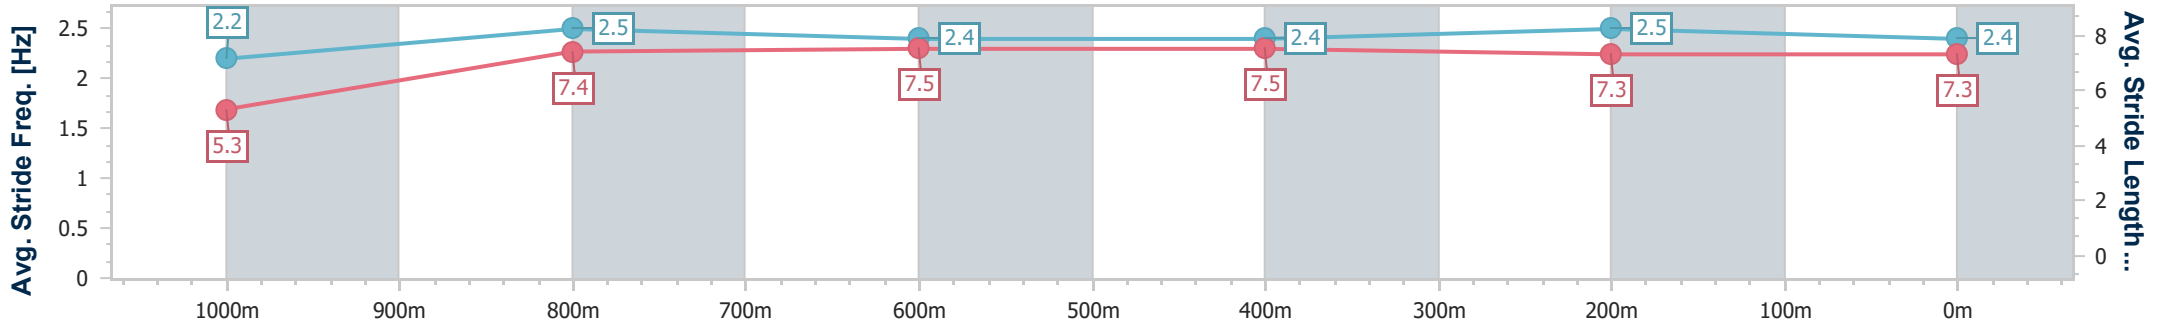

Horse/Jockey Name	Harlequin Field
Final Rank	7
Fastest Section Time (Section)	0:08.53 (Overall)
Top Speed [km/h] (Section)	67.4 (400m)
Race State	Finished

Ipswich QLD Professional
Race 7: GREAT NORTHERN BENCHMARK 78 Handicap - 1100m

06 January 2024 - 17:26

Track Rating: Good 4, Weather: Overcast, Rail Position: True

Section	Overall	1000m	800m	600m	400m	200m
Section Times	1:03.81 [7] (0:08.53)	0:55.28 [10] (0:11.13)	0:44.15 [10] (0:11.07)	0:33.08 [10] (0:10.92)	0:22.16 [10] (0:10.84)	0:11.32 [10] (0:11.32)
Average Speed [km/h]	42.2	65.2	64.9	65.8	66.4	63.8
Top Speed [km/h]	63.6	66.1	65.8	67.0	67.4	66.7
Avg. Dist. to Rail [m]	4.8	1.8	0.6	0.6	2.0	7.3
Avg. Stride Freq. [Hz]	2.2	2.5	2.4	2.4	2.5	2.4
Avg. Stride Length [m]	5.3	7.4	7.5	7.5	7.3	7.3

- [ ] Ranking at each section and finish
- -.-.- No data available at this section
- NA No data available