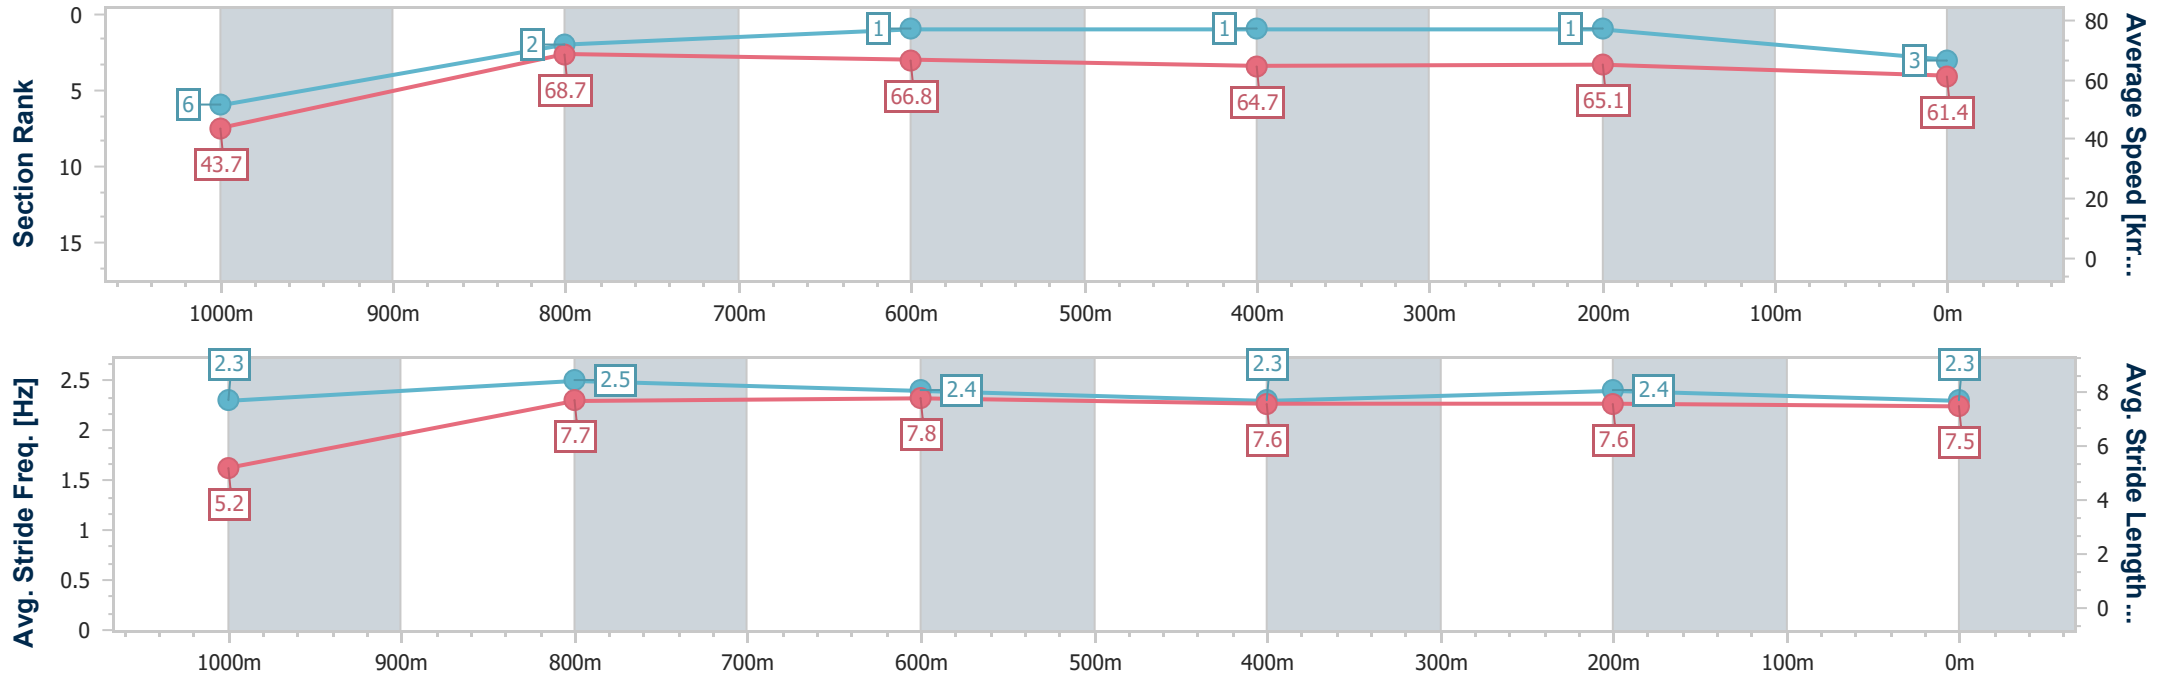

Horse/Jockey Name	Rejoiced
Final Rank	3
Fastest Section Time (Section)	0:08.31 (Overall)
Top Speed [km/h] (Section)	69.7 (1000m)
Race State	Finished

Ipswich QLD Professional
Race 7: GREAT NORTHERN BENCHMARK 78 Handicap - 1100m

06 January 2024 - 17:26

Track Rating: Good 4, Weather: Overcast, Rail Position: True

Section	Overall	1000m	800m	600m	400m	200m
Section Times	1:03.41 [3] (0:08.31)	0:55.10 [6] (0:10.48)	0:44.62 [2] (0:10.75)	0:33.87 [1] (0:11.10)	0:22.77 [1] (0:11.07)	0:11.70 [1] (0:11.70)
Average Speed [km/h]	43.7	68.7	66.8	64.7	65.1	61.4
Top Speed [km/h]	65.9	69.7	68.6	65.5	65.5	64.0
Avg. Dist. to Rail [m]	9.4	2.7	0.5	0.6	0.6	1.6
Avg. Stride Freq. [Hz]	2.3	2.5	2.4	2.3	2.4	2.3
Avg. Stride Length [m]	5.2	7.7	7.8	7.6	7.6	7.5

- [ ] Ranking at each section and finish
- -.-.- No data available at this section
- NA No data available