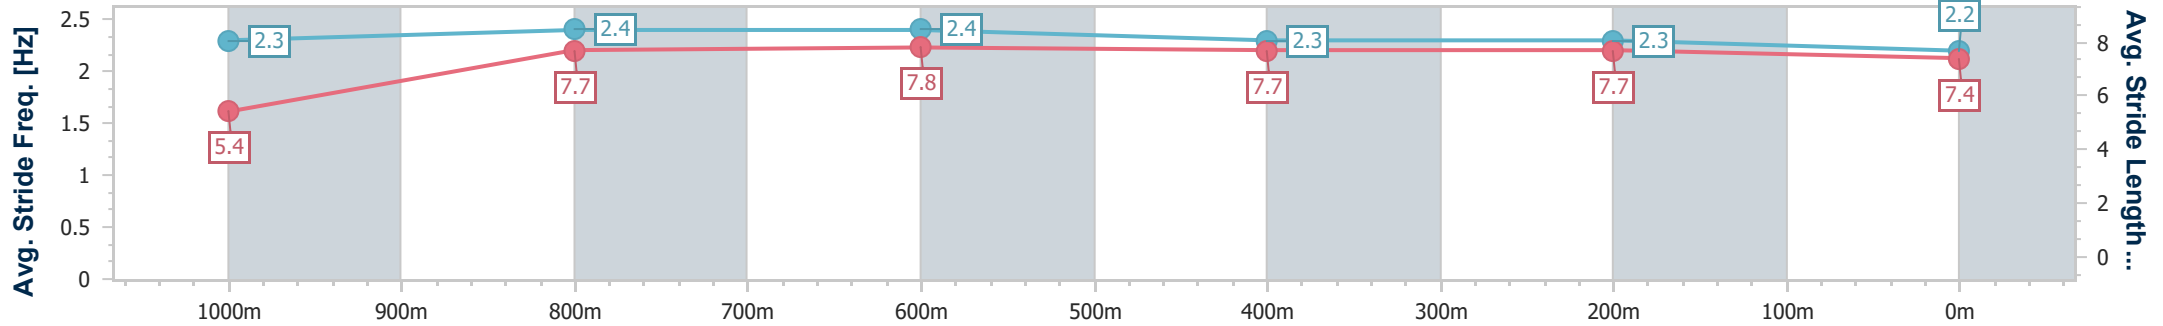

Horse/Jockey Name	Shock And Awe
Final Rank	9
Fastest Section Time (Section)	0:08.23 (Overall)
Top Speed [km/h] (Section)	68.9 (1000m)
Race State	Finished

Ipswich QLD Professional
Race 7: GREAT NORTHERN BENCHMARK 78 Handicap - 1100m

06 January 2024 - 17:26

Track Rating: Good 4, Weather: Overcast, Rail Position: True

Section	Overall	1000m	800m	600m	400m	200m
Section Times	1:03.99 [9] (0:08.23)	0:55.76 [2] (0:10.64)	0:45.12 [3] (0:10.83)	0:34.29 [3] (0:11.14)	0:23.15 [3] (0:11.16)	0:11.99 [4] (0:11.99)
Average Speed [km/h]	43.9	67.6	66.3	64.0	64.6	59.8
Top Speed [km/h]	65.2	68.9	67.0	65.2	65.4	62.8
Avg. Dist. to Rail [m]	6.8	1.5	1.3	1.4	1.0	2.4
Avg. Stride Freq. [Hz]	2.3	2.4	2.4	2.3	2.3	2.2
Avg. Stride Length [m]	5.4	7.7	7.8	7.7	7.7	7.4

- [ ] Ranking at each section and finish
- -.-.- No data available at this section
- NA No data available