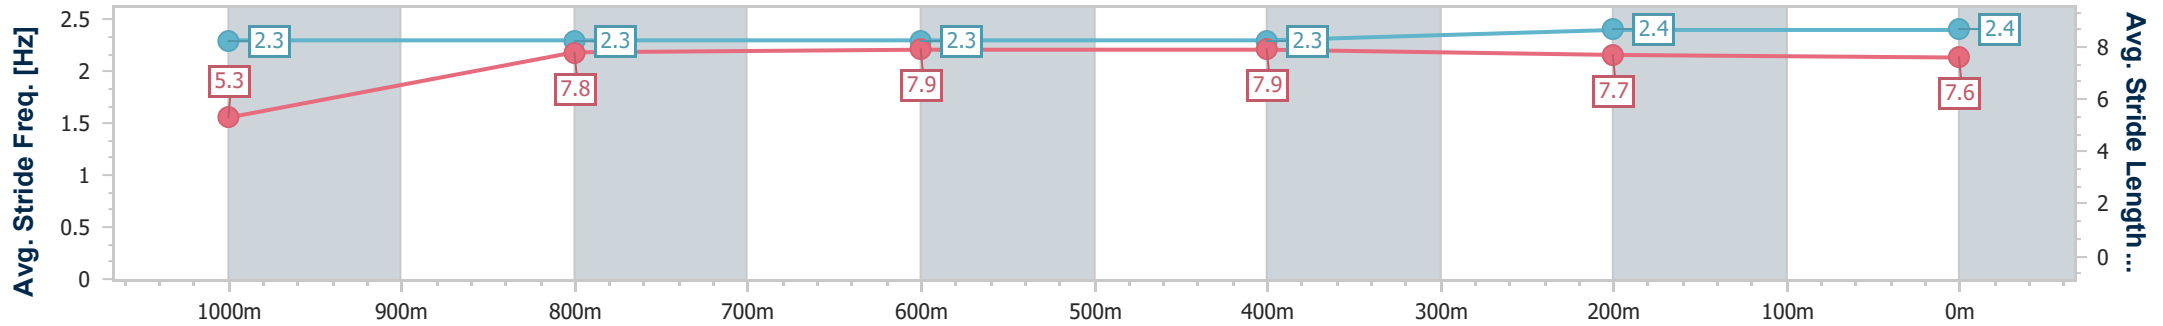

Horse/Jockey Name	Skilord
Final Rank	2
Fastest Section Time (Section)	0:08.24 (Overall)
Top Speed [km/h] (Section)	66.6 (1000m)
Race State	Finished

Ipswich QLD Professional
Race 7: GREAT NORTHERN BENCHMARK 78 Handicap - 1100m

06 January 2024 - 17:26

Track Rating: Good 4, Weather: Overcast, Rail Position: True

Section	Overall	1000m	800m	600m	400m	200m
Section Times	1:03.19 [2] (0:08.24)	0:54.95 [3] (0:10.91)	0:44.04 [5] (0:10.85)	0:33.19 [5] (0:11.04)	0:22.15 [5] (0:10.97)	0:11.18 [5] (0:11.18)
Average Speed [km/h]	43.6	65.9	66.3	64.9	65.6	64.3
Top Speed [km/h]	63.2	66.6	66.6	66.0	66.3	66.4
Avg. Dist. to Rail [m]	4.3	0.7	1.3	1.1	0.5	0.4
Avg. Stride Freq. [Hz]	2.3	2.3	2.3	2.3	2.4	2.4
Avg. Stride Length [m]	5.3	7.8	7.9	7.9	7.7	7.6

- [ ] Ranking at each section and finish
- -.-.- No data available at this section
- NA No data available