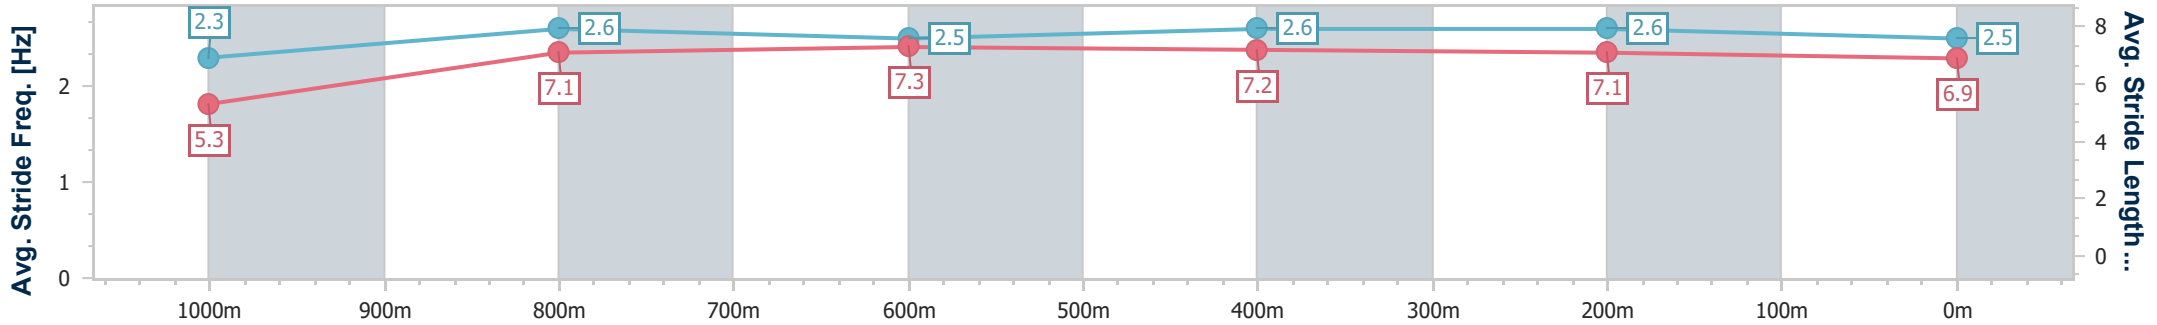

Horse/Jockey Name	Dare To Share
Final Rank	8
Fastest Section Time (Section)	0:08.33 (Overall)
Top Speed [km/h] (Section)	68.7 (1000m)
Race State	Finished

Ipswich QLD Professional
Race 7: GREAT NORTHERN BENCHMARK 78 Handicap - 1100m

06 January 2024 - 17:26

Track Rating: Good 4, Weather: Overcast, Rail Position: True

Section	Overall	1000m	800m	600m	400m	200m
Section Times	1:03.83 [8] (0:08.33)	0:55.50 [7] (0:10.88)	0:44.62 [6] (0:11.02)	0:33.60 [7] (0:10.85)	0:22.75 [6] (0:11.09)	0:11.66 [6] (0:11.66)
Average Speed [km/h]	43.5	66.3	65.8	66.8	65.4	61.7
Top Speed [km/h]	63.6	68.7	66.5	67.4	66.1	64.3
Avg. Dist. to Rail [m]	8.5	3.1	1.1	1.4	3.0	7.3
Avg. Stride Freq. [Hz]	2.3	2.6	2.5	2.6	2.6	2.5
Avg. Stride Length [m]	5.3	7.1	7.3	7.2	7.1	6.9

- [ ] Ranking at each section and finish
- -.-.- No data available at this section
- NA No data available