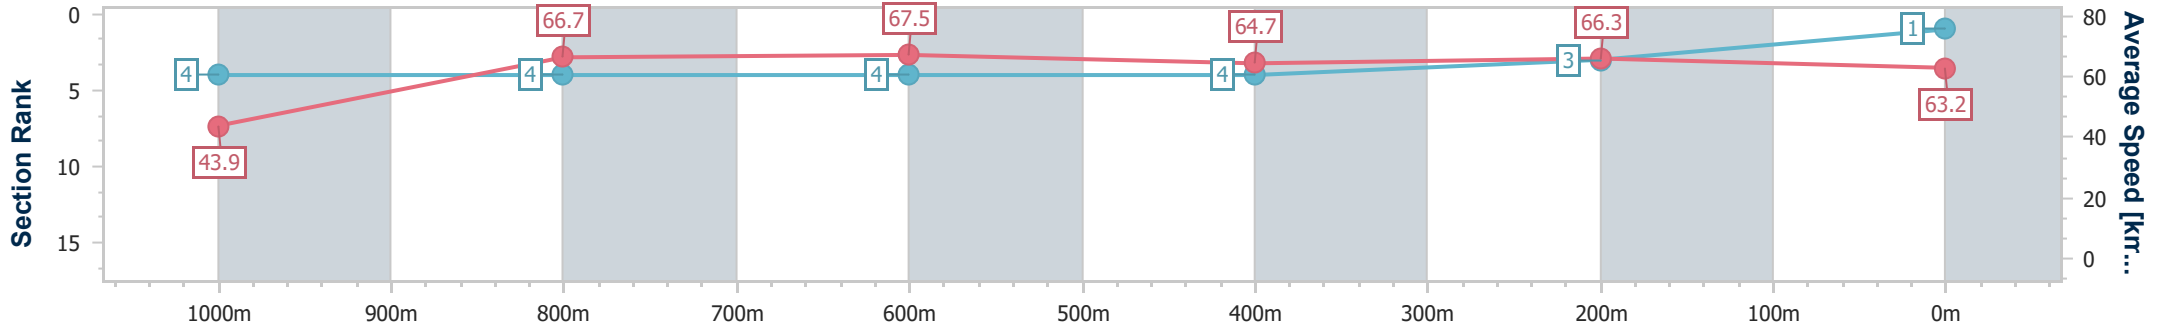

Horse/Jockey Name	Wanda Rox
Final Rank	1
Fastest Section Time (Section)	0:08.27 (Overall)
Top Speed [km/h] (Section)	69.0 (800m)
Race State	Finished

Ipswich QLD Professional
Race 7: GREAT NORTHERN BENCHMARK 78 Handicap - 1100m

06 January 2024 - 17:26

Track Rating: Good 4, Weather: Overcast, Rail Position: True

Section	Overall	1000m	800m	600m	400m	200m
Section Times	1:03.14 [1] (0:08.27)	0:54.87 [4] (0:10.86)	0:44.01 [4] (0:10.63)	0:33.38 [4] (0:11.10)	0:22.28 [4] (0:10.91)	0:11.37 [3] (0:11.37)
Average Speed [km/h]	43.9	66.7	67.5	64.7	66.3	63.2
Top Speed [km/h]	64.4	68.3	69.0	66.0	66.5	66.2
Avg. Dist. to Rail [m]	12.2	4.6	0.3	0.8	1.8	3.6
Avg. Stride Freq. [Hz]	2.3	2.5	2.5	2.4	2.5	2.4
Avg. Stride Length [m]	5.3	7.3	7.5	7.4	7.3	7.1

- [ ] Ranking at each section and finish
- -.-.- No data available at this section
- NA No data available