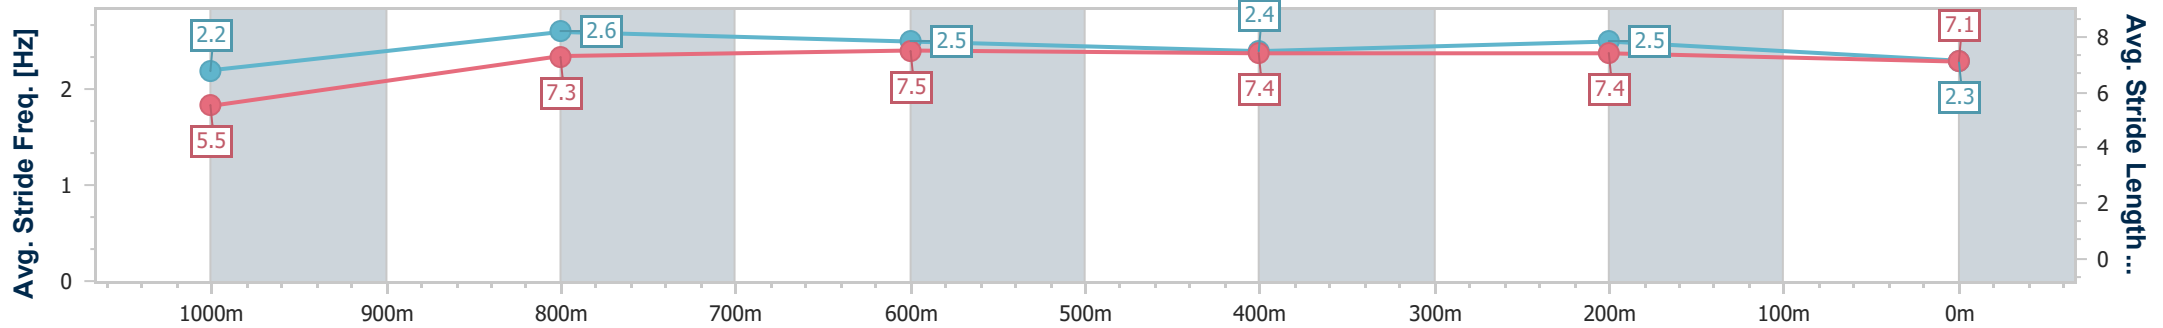

Horse/Jockey Name	Ovidius
Final Rank	6
Fastest Section Time (Section)	0:08.11 (Overall)
Top Speed [km/h] (Section)	69.1 (1000m)
Race State	Finished

Ipswich QLD Professional
Race 7: GREAT NORTHERN BENCHMARK 78 Handicap - 1100m

06 January 2024 - 17:26

Track Rating: Good 4, Weather: Overcast, Rail Position: True

Section	Overall	1000m	800m	600m	400m	200m
Section Times	1:03.59 [6] (0:08.11)	0:55.48 [1] (0:10.67)	0:44.81 [1] (0:10.85)	0:33.96 [2] (0:11.05)	0:22.91 [2] (0:11.04)	0:11.87 [2] (0:11.87)
Average Speed [km/h]	44.7	67.6	66.5	64.7	64.9	60.6
Top Speed [km/h]	65.5	69.1	67.1	66.7	65.6	63.2
Avg. Dist. to Rail [m]	9.3	3.0	0.8	0.9	1.0	0.6
Avg. Stride Freq. [Hz]	2.2	2.6	2.5	2.4	2.5	2.3
Avg. Stride Length [m]	5.5	7.3	7.5	7.4	7.4	7.1

- [ ] Ranking at each section and finish
- -.-.- No data available at this section
- NA No data available