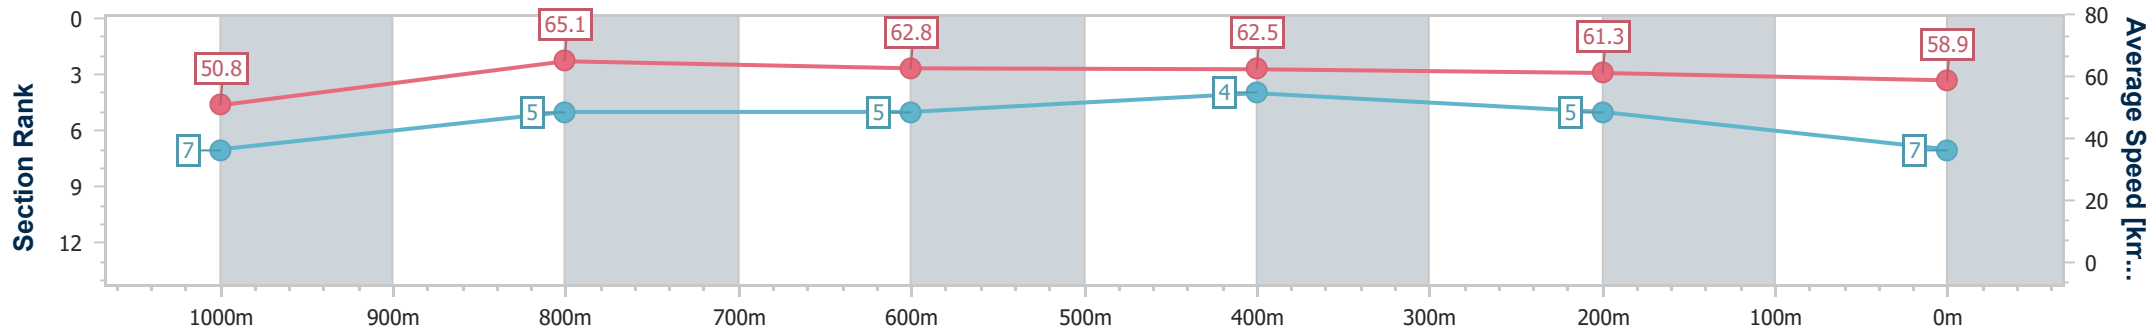

### Ipswich QLD Professional

Race 3: GREAT NORTHERN Maiden Handicap - 1200m

18 January 2024 - 15:06

Track Rating: Soft 5, Weather: Overcast, Rail Position: +8m Entire

Section	Overall	1000m	800m	600m	400m	200m
Section Times	1:12.04 [7] (0:14.24)	0:57.80 [7] (0:11.01)	0:46.79 [5] (0:11.40)	0:35.39 [5] (0:11.47)	0:23.92 [4] (0:11.68)	0:12.24 [5] (0:12.24)
Average Speed [km/h]	50.8	65.1	62.8	62.5	61.3	58.9
Top Speed [km/h]	66.3	66.4	64.5	63.9	63.0	61.4
Avg. Dist. to Rail [m]	1.6	1.2	1.0	1.3	0.6	1.4
Avg. Stride Freq. [Hz]	2.2	2.4	2.3	2.3	2.4	2.3
Avg. Stride Length [m]	6.3	7.6	7.5	7.4	7.2	7.2

- [ ] Ranking at each section and finish
- .-.- No data available at this section
- NA No data available

Horse/Jockey Name	Romantic Thoughts
Final Rank	8
Fastest Section Time (Section)	0:11.06 (1000m)
Top Speed [km/h] (Section)	67.0 (1000m)
Race State	Finished