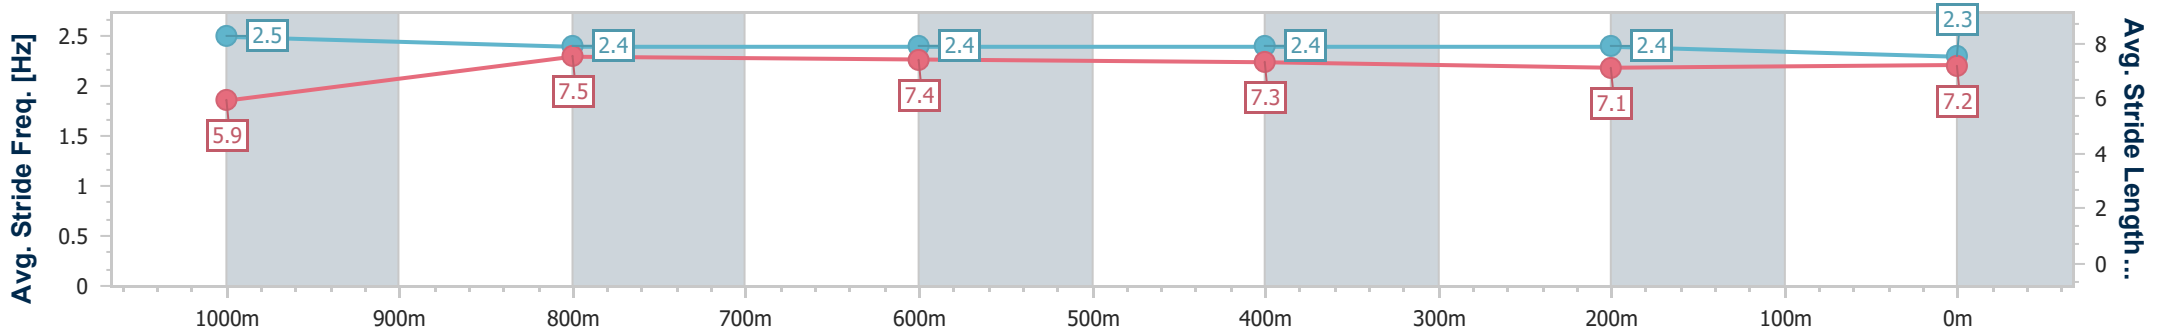

### Ipswich QLD Professional

Race 3: GREAT NORTHERN Maiden Handicap - 1200m

18 January 2024 - 15:06

Track Rating: Soft 5, Weather: Overcast, Rail Position: +8m Entire

Section	Overall	1000m	800m	600m	400m	200m
Section Times	1:11.53 [2] (0:13.81)	0:57.72 [3] (0:10.99)	0:46.73 [3] (0:11.38)	0:35.35 [3] (0:11.59)	0:23.76 [3] (0:11.75)	0:12.01 [3] (0:12.01)
Average Speed [km/h]	52.1	65.3	62.8	61.5	61.1	60.0
Top Speed [km/h]	67.1	67.1	64.1	62.6	62.0	61.6
Avg. Dist. to Rail [m]	2.8	1.7	2.2	1.7	0.7	1.3
Avg. Stride Freq. [Hz]	2.5	2.4	2.4	2.4	2.4	2.3
Avg. Stride Length [m]	5.9	7.5	7.4	7.3	7.1	7.2