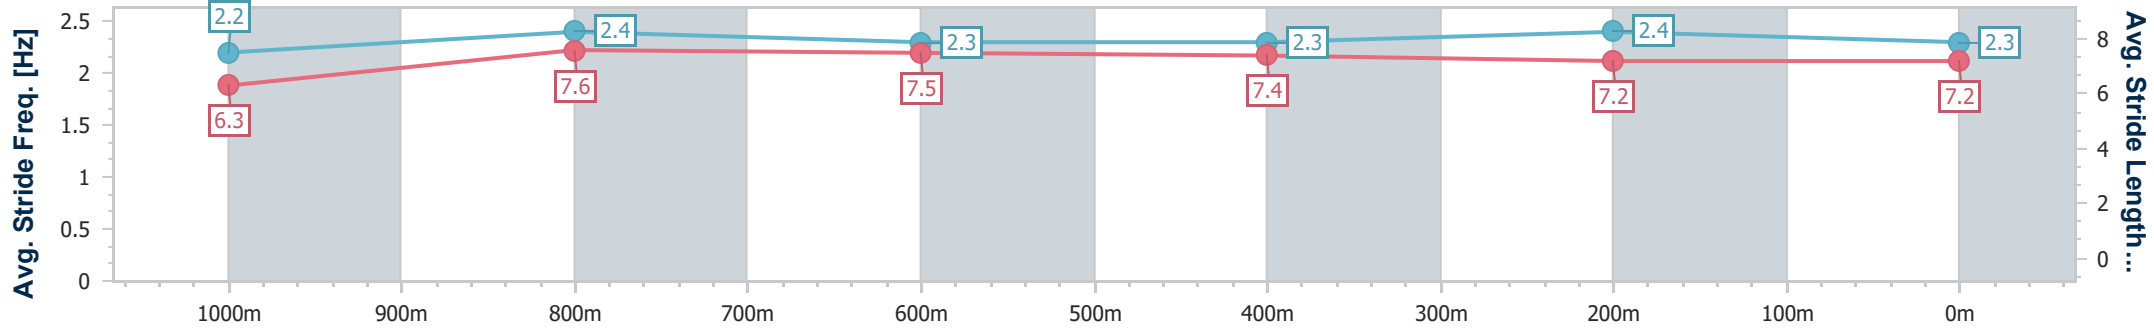

### Ipswich QLD Professional

Race 3: GREAT NORTHERN Maiden Handicap - 1200m

18 January 2024 - 15:06

Track Rating: Soft 5, Weather: Overcast, Rail Position: +8m Entire

Section	Overall	1000m	800m	600m	400m	200m
Section Times	1:12.04 [7] (0:14.24)	0:57.80 [7] (0:11.01)	0:46.79 [5] (0:11.40)	0:35.39 [5] (0:11.47)	0:23.92 [4] (0:11.68)	0:12.24 [5] (0:12.24)
Average Speed [km/h]	50.8	65.1	62.8	62.5	61.3	58.9
Top Speed [km/h]	66.3	66.4	64.5	63.9	63.0	61.4
Avg. Dist. to Rail [m]	1.6	1.2	1.0	1.3	0.6	1.4
Avg. Stride Freq. [Hz]	2.2	2.4	2.3	2.3	2.4	2.3
Avg. Stride Length [m]	6.3	7.6	7.5	7.4	7.2	7.2

- [ ] Ranking at each section and finish
- .-.- No data available at this section
- NA No data available

Horse/Jockey Name	Romantic Thoughts
Final Rank	8
Fastest Section Time (Section)	0:11.06 (1000m)
Top Speed [km/h] (Section)	67.0 (1000m)
Race State	Finished