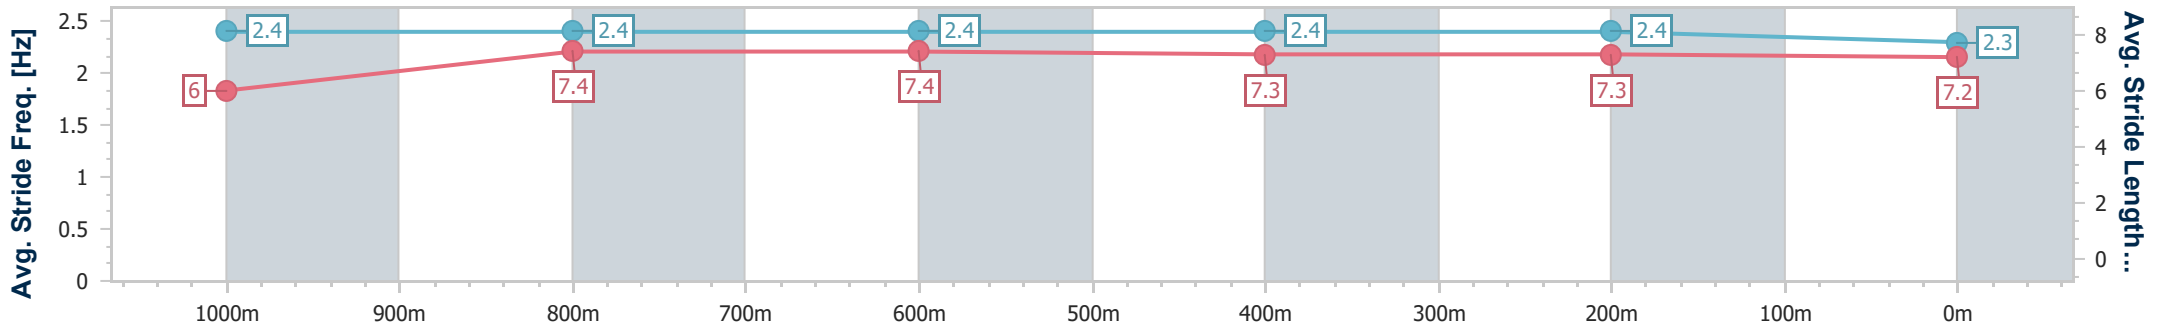

### Ipswich QLD Professional

Race 3: GREAT NORTHERN Maiden Handicap - 1200m

18 January 2024 - 15:06

Track Rating: Soft 5, Weather: Overcast, Rail Position: +8m Entire

Section	Overall	1000m	800m	600m	400m	200m
Section Times	1:11.80 [5] (0:14.01)	0:57.79 [4] (0:11.14)	0:46.65 [4] (0:11.37)	0:35.28 [4] (0:11.61)	0:23.67 [5] (0:11.59)	0:12.08 [4] (0:12.08)
Average Speed [km/h]	51.5	64.7	62.9	62.0	62.4	59.8
Top Speed [km/h]	66.4	66.4	64.3	63.8	63.3	61.5
Avg. Dist. to Rail [m]	2.8	0.4	0.8	0.6	1.5	1.4
Avg. Stride Freq. [Hz]	2.4	2.4	2.4	2.4	2.4	2.3
Avg. Stride Length [m]	6.0	7.4	7.4	7.3	7.3	7.2