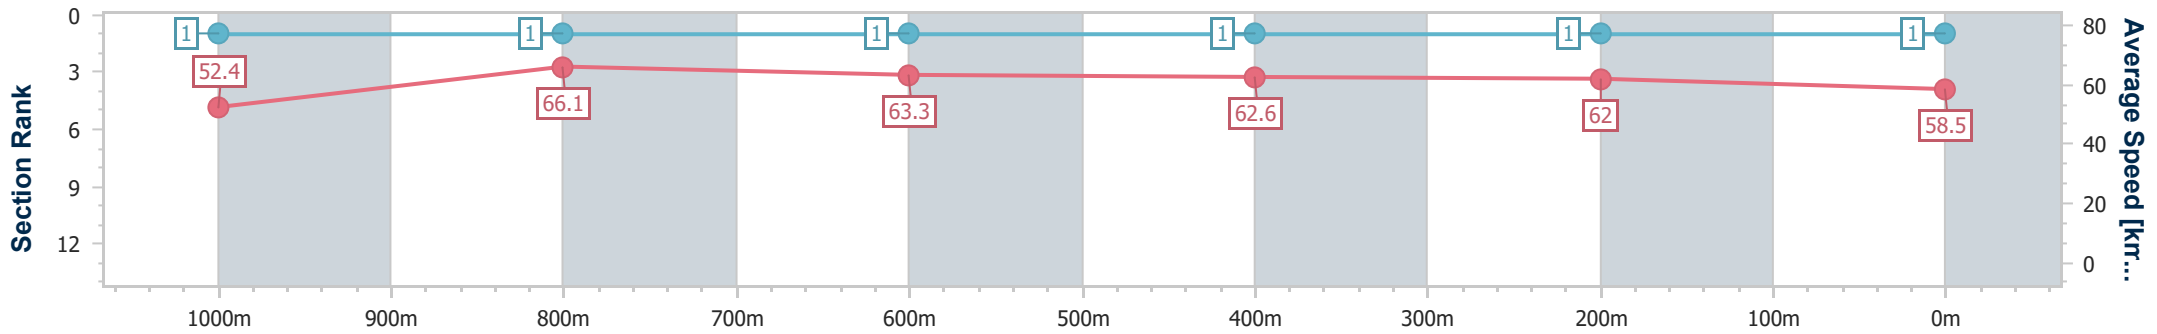

### Ipswich QLD Professional

Race 3: GREAT NORTHERN Maiden Handicap - 1200m

18 January 2024 - 15:06

Track Rating: Soft 5, Weather: Overcast, Rail Position: +8m Entire

Section	Overall	1000m	800m	600m	400m	200m
Section Times	1:11.14 [1] (0:13.71)	0:57.43 [1] (0:10.86)	0:46.57 [1] (0:11.30)	0:35.27 [1] (0:11.42)	0:23.85 [1] (0:11.54)	0:12.31 [1] (0:12.31)
Average Speed [km/h]	52.4	66.1	63.3	62.6	62.0	58.5
Top Speed [km/h]	69.6	69.7	65.2	63.1	63.0	61.1
Avg. Dist. to Rail [m]	9.0	0.9	1.5	1.1	1.6	1.8
Avg. Stride Freq. [Hz]	2.4	2.4	2.3	2.3	2.3	2.2
Avg. Stride Length [m]	6.0	7.7	7.6	7.5	7.4	7.3