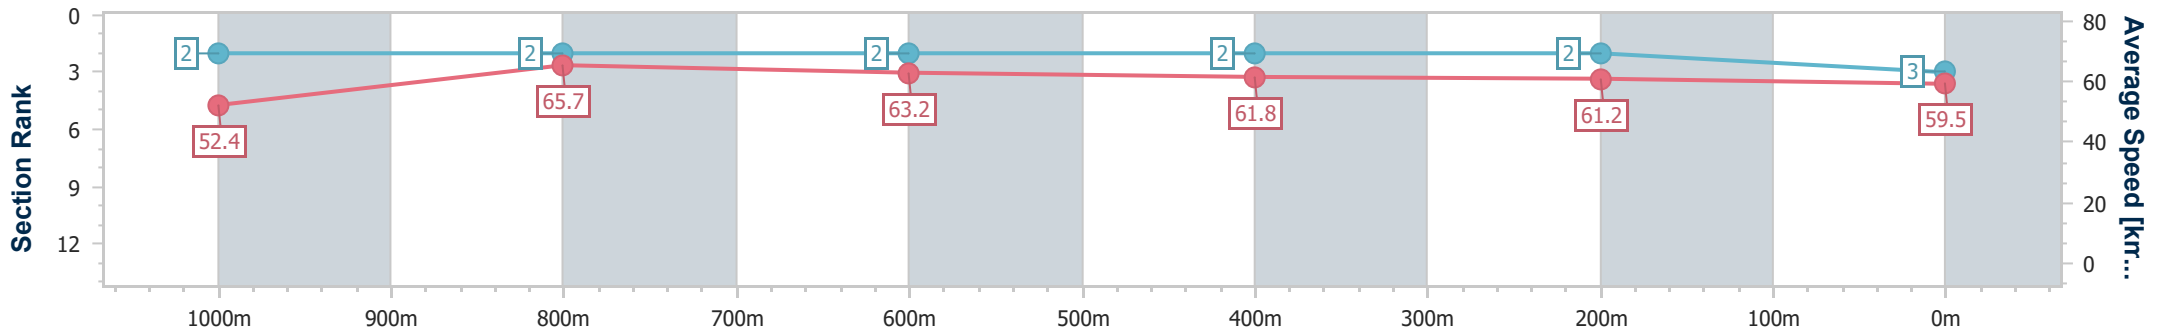

### Ipswich QLD Professional

Race 3: GREAT NORTHERN Maiden Handicap - 1200m

18 January 2024 - 15:06

Track Rating: Soft 5, Weather: Overcast, Rail Position: +8m Entire

Section	Overall	1000m	800m	600m	400m	200m
Section Times	1:11.54 [3] (0:13.78)	0:57.76 [2] (0:10.95)	0:46.81 [2] (0:11.37)	0:35.44 [2] (0:11.64)	0:23.80 [2] (0:11.69)	0:12.11 [2]
Average Speed [km/h]	52.4	65.7	63.2	61.8	61.2	59.5
Top Speed [km/h]	68.4	68.5	64.3	62.7	62.0	61.3
Avg. Dist. to Rail [m]	4.8	0.3	0.3	0.6	0.7	0.9
Avg. Stride Freq. [Hz]	2.4	2.4	2.4	2.4	2.4	2.4
Avg. Stride Length [m]	6.1	7.5	7.3	7.1	7.0	7.0