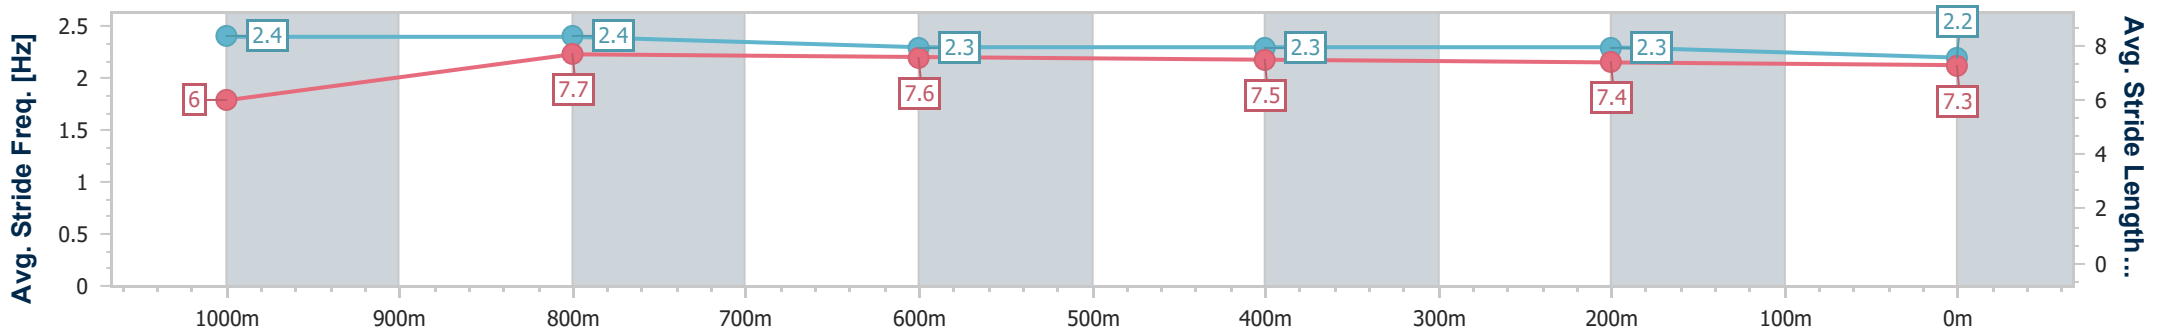

### Ipswich QLD Professional

Race 3: GREAT NORTHERN Maiden Handicap - 1200m

18 January 2024 - 15:06

Track Rating: Soft 5, Weather: Overcast, Rail Position: +8m Entire

Section	Overall	1000m	800m	600m	400m	200m
Section Times	1:11.14 [1] (0:13.71)	0:57.43 [1] (0:10.86)	0:46.57 [1] (0:11.30)	0:35.27 [1] (0:11.42)	0:23.85 [1] (0:11.54)	0:12.31 [1] (0:12.31)
Average Speed [km/h]	52.4	66.1	63.3	62.6	62.0	58.5
Top Speed [km/h]	69.6	69.7	65.2	63.1	63.0	61.1
Avg. Dist. to Rail [m]	9.0	0.9	1.5	1.1	1.6	1.8
Avg. Stride Freq. [Hz]	2.4	2.4	2.3	2.3	2.3	2.2
Avg. Stride Length [m]	6.0	7.7	7.6	7.5	7.4	7.3