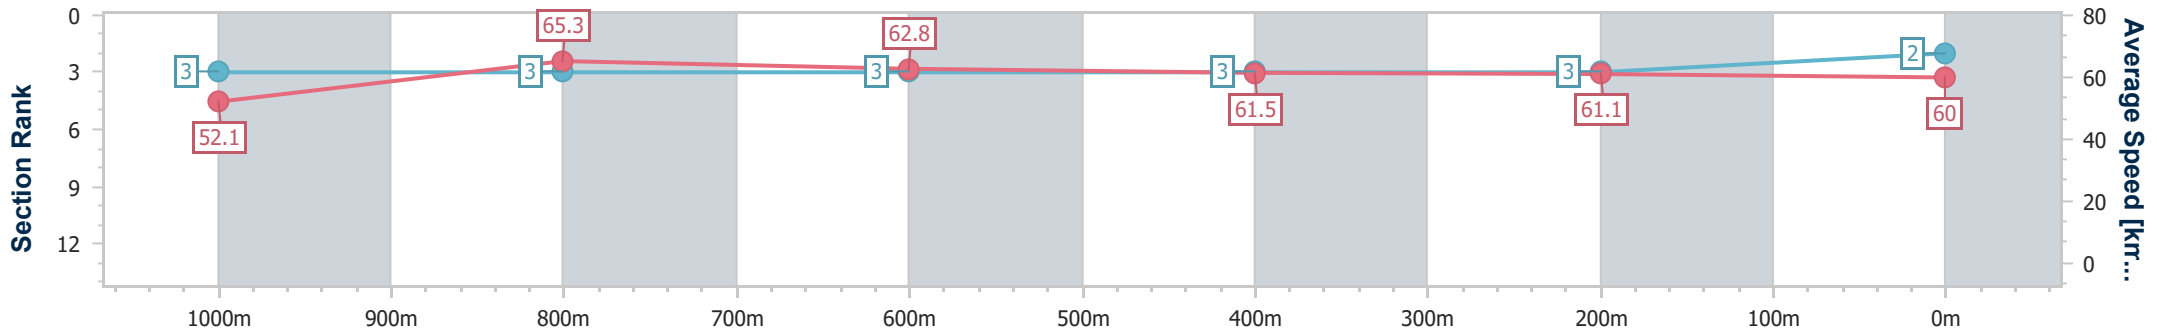

- [ ] Ranking at each section and finish
- .-.- No data available at this section
- NA No data available

Horse/Jockey Name	Italian Virtuoso
Final Rank	3
Fastest Section Time (Section)	0:10.95 (1000m)
Top Speed [km/h] (Section)	68.5 (1000m)
Race State	Finished