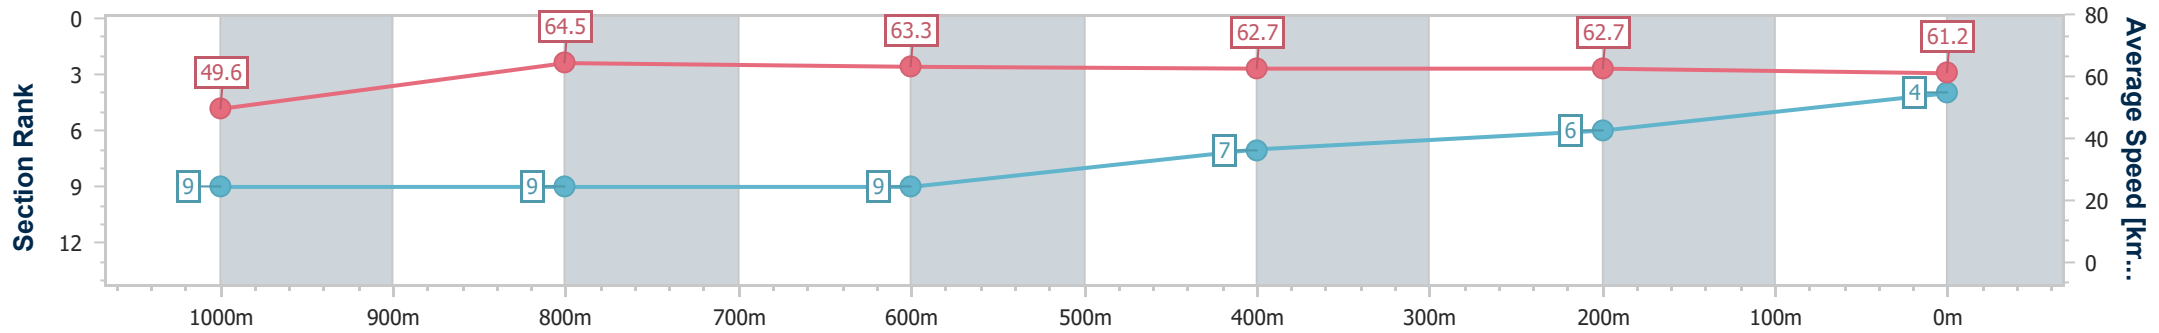

- [ ] Ranking at each section and finish
- .-.- No data available at this section
- NA No data available

Horse/Jockey Name	Superzoom
Final Rank	5
Fastest Section Time (Section)	0:11.14 (1000m)
Top Speed [km/h] (Section)	66.4 (1000m)
Race State	Finished