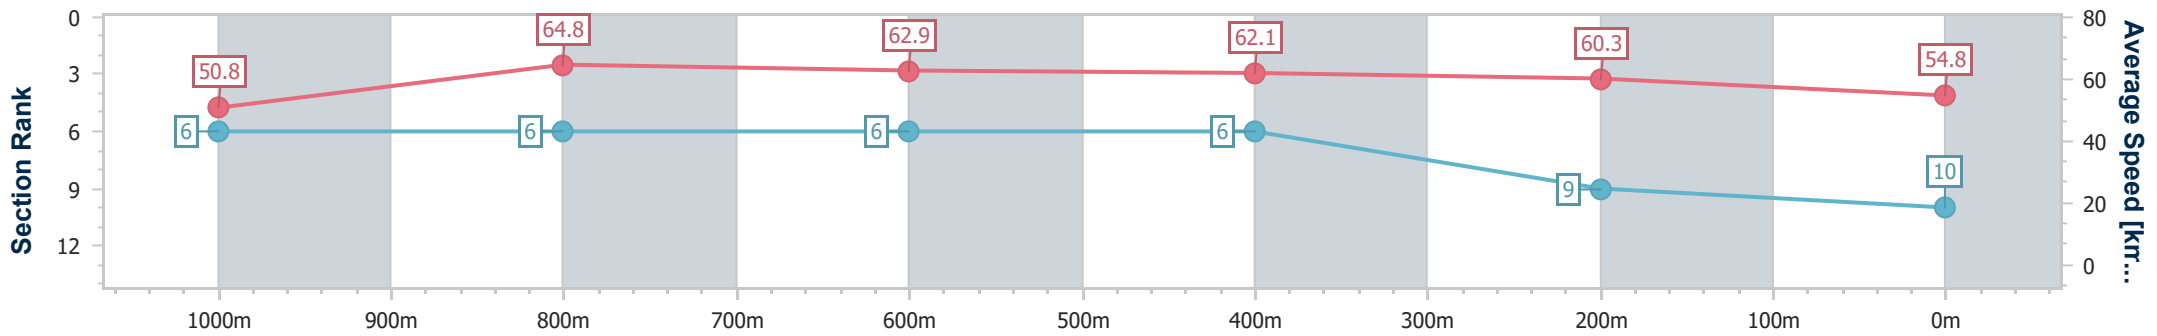

- [ ] Ranking at each section and finish
- .-.- No data available at this section
- NA No data available

Horse/Jockey Name	War Hope
Final Rank	10
Fastest Section Time (Section)	0:11.10 (1000m)
Top Speed [km/h] (Section)	67.0 (1000m)
Race State	Finished

### Ipswich QLD Professional

Race 3: GREAT NORTHERN Maiden Handicap - 1200m

18 January 2024 - 15:06

Track Rating: Soft 5, Weather: Overcast, Rail Position: +8m Entire

Section	Overall	1000m	800m	600m	400m	200m
Section Times	1:13.48 [10] (0:14.24)	0:59.24 [6] (0:11.10)	0:48.14 [6] (0:11.43)	0:36.71 [6] (0:11.59)	0:25.12 [6] (0:12.00)	0:13.12 [9] (0:13.12)
Average Speed [km/h]	50.8	64.8	62.9	62.1	60.3	54.8
Top Speed [km/h]	66.9	67.0	63.6	63.0	62.6	58.5
Avg. Dist. to Rail [m]	3.0	0.3	0.5	0.5	2.1	1.6
Avg. Stride Freq. [Hz]	2.2	2.3	2.2	2.2	2.2	2.1
Avg. Stride Length [m]	6.4	7.9	7.8	7.7	7.6	7.2

- [ ] Ranking at each section and finish
- .-.- No data available at this section
- NA No data available