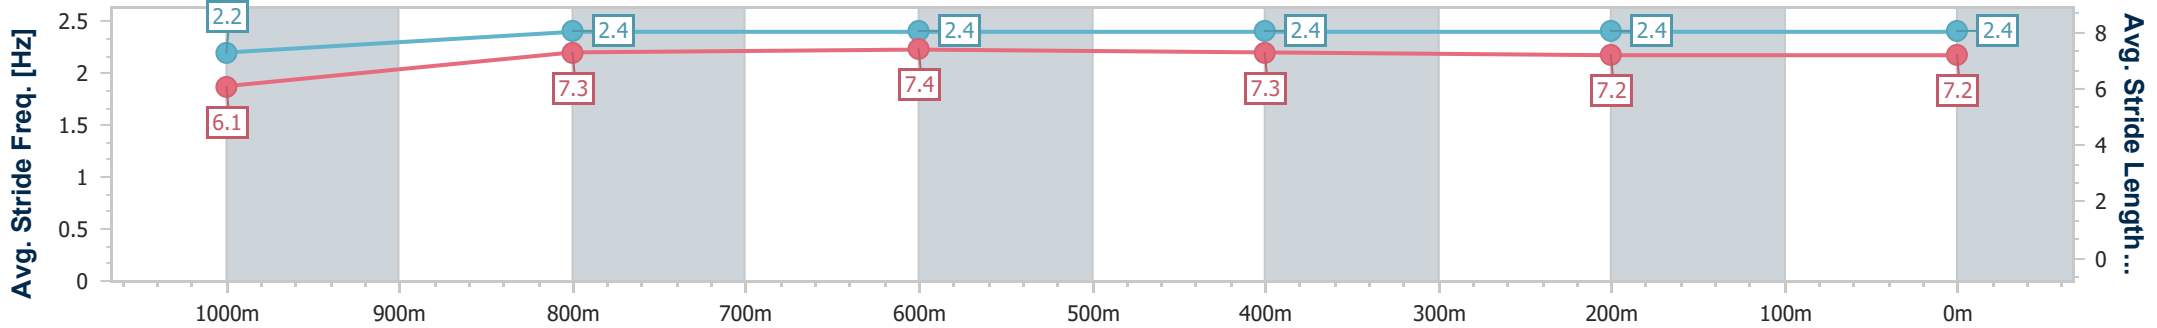

### Ipswich QLD Professional

Race 3: GREAT NORTHERN Maiden Handicap - 1200m

18 January 2024 - 15:06

Track Rating: Soft 5, Weather: Overcast, Rail Position: +8m Entire

Section	Overall	1000m	800m	600m	400m	200m
Section Times	1:12.00 [6] (0:14.58)	0:57.42 [10] (0:11.13)	0:46.29 [10] (0:11.38)	0:34.91 [10] (0:11.63)	0:23.28 [10] (0:11.52)	0:11.76 [8] (0:11.76)
Average Speed [km/h]	49.4	64.8	63.5	61.7	62.0	61.3
Top Speed [km/h]	64.6	65.7	64.7	63.0	62.9	63.0
Avg. Dist. to Rail [m]	8.9	1.5	0.5	1.0	1.4	0.8
Avg. Stride Freq. [Hz]	2.2	2.4	2.4	2.4	2.4	2.4
Avg. Stride Length [m]	6.1	7.3	7.4	7.3	7.2	7.2