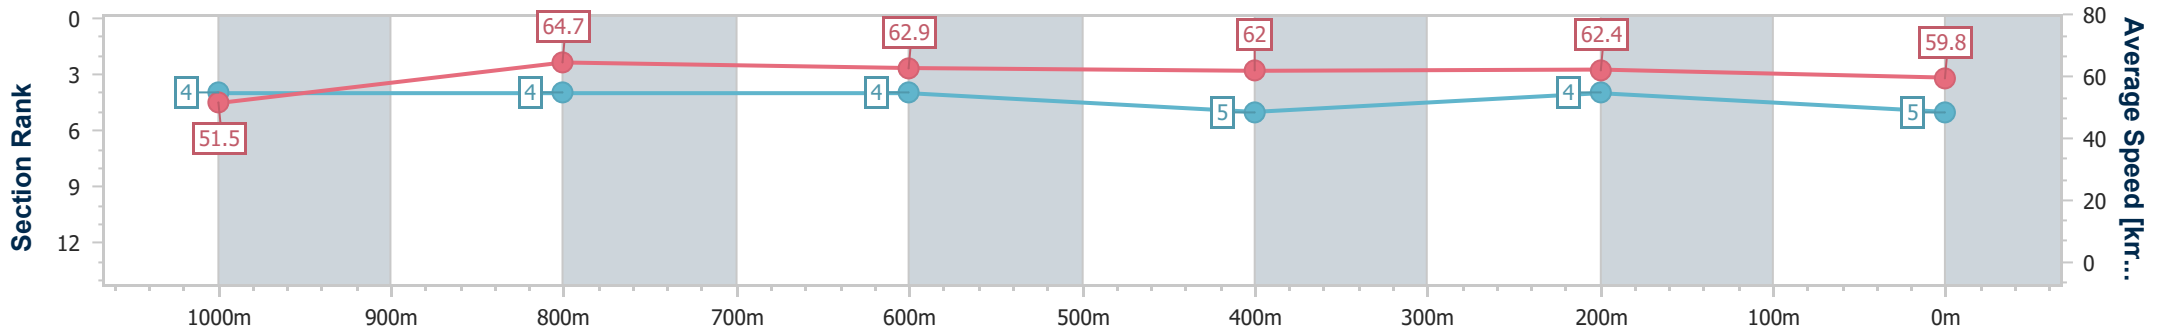

### Ipswich QLD Professional

Race 3: GREAT NORTHERN Maiden Handicap - 1200m

18 January 2024 - 15:06

Track Rating: Soft 5, Weather: Overcast, Rail Position: +8m Entire

Section	Overall	1000m	800m	600m	400m	200m
Section Times	1:11.80 [5] (0:14.01)	0:57.79 [4] (0:11.14)	0:46.65 [4] (0:11.37)	0:35.28 [4] (0:11.61)	0:23.67 [5] (0:11.59)	0:12.08 [4] (0:12.08)
Average Speed [km/h]	51.5	64.7	62.9	62.0	62.4	59.8
Top Speed [km/h]	66.4	66.4	64.3	63.8	63.3	61.5
Avg. Dist. to Rail [m]	2.8	0.4	0.8	0.6	1.5	1.4
Avg. Stride Freq. [Hz]	2.4	2.4	2.4	2.4	2.4	2.3
Avg. Stride Length [m]	6.0	7.4	7.4	7.3	7.3	7.2