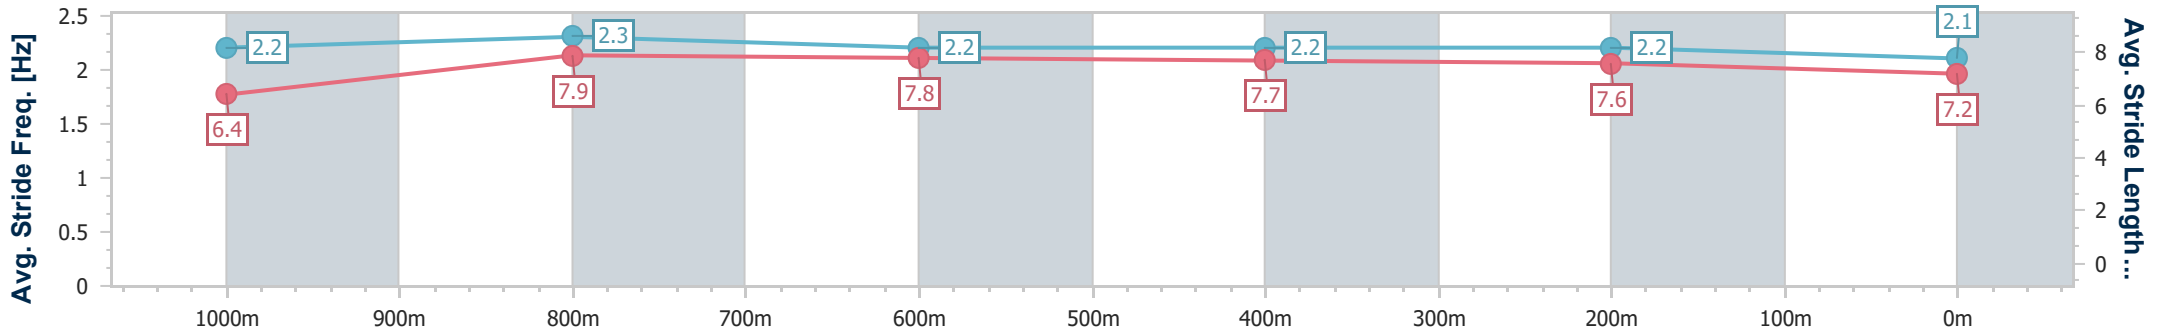

- [ ] Ranking at each section and finish
- .-.- No data available at this section
- NA No data available

Horse/Jockey Name	War Hope
Final Rank	10
Fastest Section Time (Section)	0:11.10 (1000m)
Top Speed [km/h] (Section)	67.0 (1000m)
Race State	Finished

### Ipswich QLD Professional

Race 3: GREAT NORTHERN Maiden Handicap - 1200m

18 January 2024 - 15:06

Track Rating: Soft 5, Weather: Overcast, Rail Position: +8m Entire

Section	Overall	1000m	800m	600m	400m	200m
Section Times	1:13.48 [10] (0:14.24)	0:59.24 [6] (0:11.10)	0:48.14 [6] (0:11.43)	0:36.71 [6] (0:11.59)	0:25.12 [6] (0:12.00)	0:13.12 [9] (0:13.12)
Average Speed [km/h]	50.8	64.8	62.9	62.1	60.3	54.8
Top Speed [km/h]	66.9	67.0	63.6	63.0	62.6	58.5
Avg. Dist. to Rail [m]	3.0	0.3	0.5	0.5	2.1	1.6
Avg. Stride Freq. [Hz]	2.2	2.3	2.2	2.2	2.2	2.1
Avg. Stride Length [m]	6.4	7.9	7.8	7.7	7.6	7.2

- [ ] Ranking at each section and finish
- .-.- No data available at this section
- NA No data available