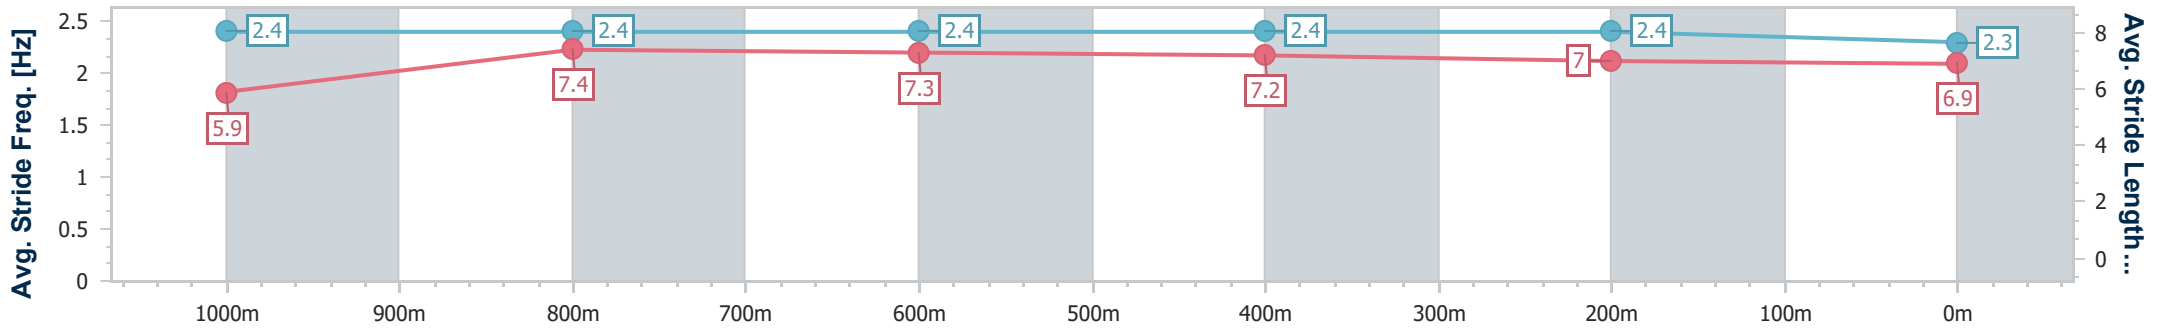

- [ ] Ranking at each section and finish
- .-.-.- No data available at this section
- NA No data available

Horse/Jockey Name	Grey Effects
Final Rank	9
Fastest Section Time (Section)	0:11.24 (1000m)
Top Speed [km/h] (Section)	66.4 (1000m)
Race State	Finished

### Ipswich QLD Professional

Race 3: GREAT NORTHERN Maiden Handicap - 1200m

18 January 2024 - 15:06

Track Rating: Soft 5, Weather: Overcast, Rail Position: +8m Entire

Section	Overall	1000m	800m	600m	400m	200m
Section Times	1:13.02 [9] (0:14.20)	0:58.82 [5] (0:11.24)	0:47.58 [7] (0:11.42)	0:36.16 [7] (0:11.64)	0:24.52 [8] (0:12.04)	0:12.48 [10] (0:12.48)
Average Speed [km/h]	50.6	64.3	63.1	61.8	60.0	57.8
Top Speed [km/h]	65.8	66.4	64.3	62.7	62.2	58.9
Avg. Dist. to Rail [m]	5.4	0.9	0.3	0.5	1.6	3.4
Avg. Stride Freq. [Hz]	2.4	2.4	2.4	2.4	2.4	2.3
Avg. Stride Length [m]	5.9	7.4	7.3	7.2	7.0	6.9

- [ ] Ranking at each section and finish
- .-.- No data available at this section
- NA No data available

Horse/Jockey Name	War Hope
Final Rank	10
Fastest Section Time (Section)	0:11.10 (1000m)
Top Speed [km/h] (Section)	67.0 (1000m)
Race State	Finished