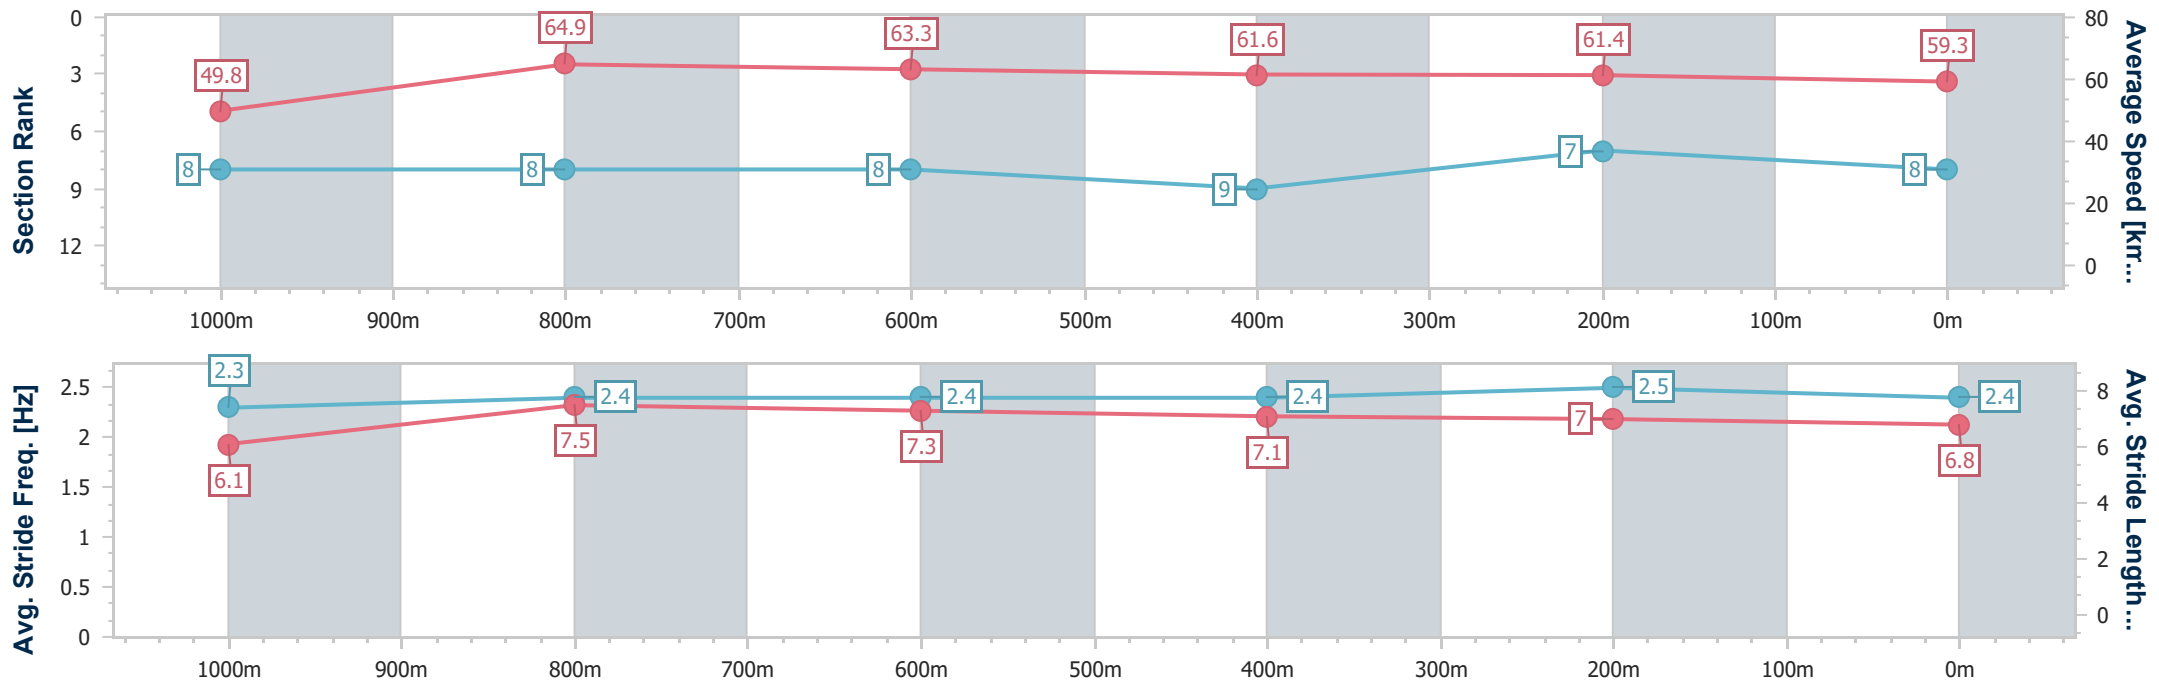

- [ ] Ranking at each section and finish
- .-.- No data available at this section
- NA No data available

Horse/Jockey Name	Romantic Thoughts
Final Rank	8
Fastest Section Time (Section)	0:11.06 (1000m)
Top Speed [km/h] (Section)	67.0 (1000m)
Race State	Finished

### Ipswich QLD Professional

Race 3: GREAT NORTHERN Maiden Handicap - 1200m

18 January 2024 - 15:06

Track Rating: Soft 5, Weather: Overcast, Rail Position: +8m Entire

Section	Overall	1000m	800m	600m	400m	200m
Section Times	1:12.39 [8] (0:14.45)	0:57.94 [8] (0:11.06)	0:46.88 [8] (0:11.38)	0:35.50 [8] (0:11.66)	0:23.84 [9] (0:11.68)	0:12.16 [7] (0:12.16)
Average Speed [km/h]	49.8	64.9	63.3	61.6	61.4	59.3
Top Speed [km/h]	66.2	67.0	64.2	63.2	62.7	61.9
Avg. Dist. to Rail [m]	3.4	0.8	0.7	0.6	0.8	3.5
Avg. Stride Freq. [Hz]	2.3	2.4	2.4	2.4	2.5	2.4
Avg. Stride Length [m]	6.1	7.5	7.3	7.1	7.0	6.8

- [ ] Ranking at each section and finish
- .-.-.- No data available at this section
- NA No data available

Horse/Jockey Name	Grey Effects
Final Rank	9
Fastest Section Time (Section)	0:11.24 (1000m)
Top Speed [km/h] (Section)	66.4 (1000m)
Race State	Finished