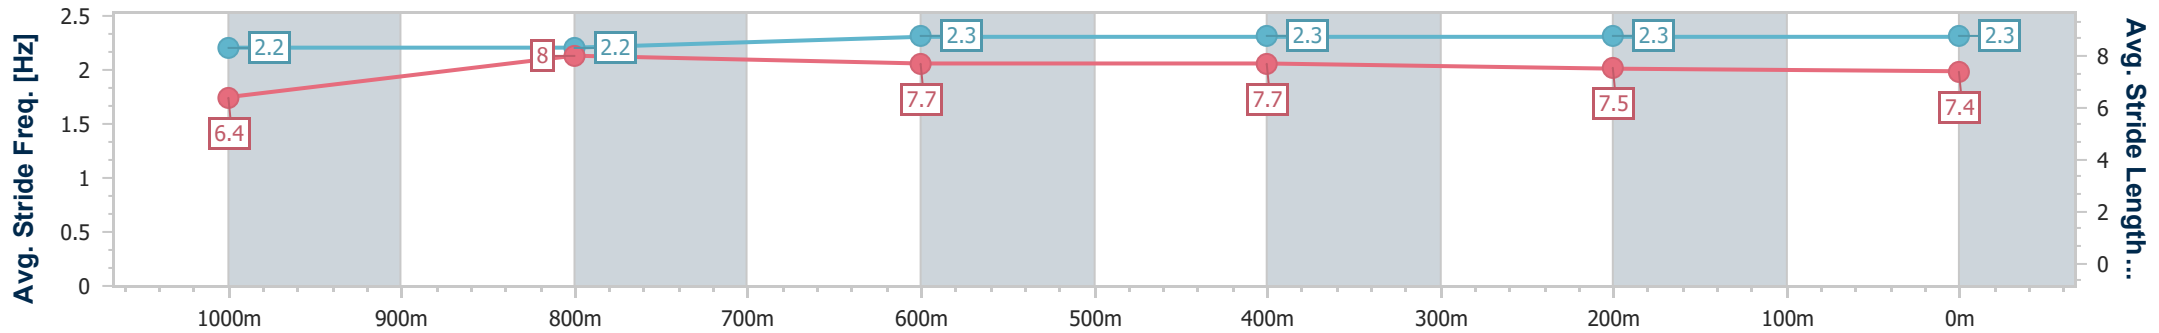

### Ipswich QLD Professional

Race 3: GREAT NORTHERN Maiden Handicap - 1200m

18 January 2024 - 15:06

Track Rating: Soft 5, Weather: Overcast, Rail Position: +8m Entire

Section	Overall	1000m	800m	600m	400m	200m
Section Times	1:11.65 [4] (0:14.58)	0:57.07 [9] (0:11.12)	0:45.95 [9] (0:11.29)	0:34.66 [9] (0:11.44)	0:23.22 [7] (0:11.49)	0:11.73 [6] (0:11.73)
Average Speed [km/h]	49.6	64.5	63.3	62.7	62.7	61.2
Top Speed [km/h]	62.6	65.6	65.3	63.9	63.4	63.1
Avg. Dist. to Rail [m]	7.2	1.2	1.3	1.2	0.8	2.8
Avg. Stride Freq. [Hz]	2.2	2.2	2.3	2.3	2.3	2.3
Avg. Stride Length [m]	6.4	8.0	7.7	7.7	7.5	7.4

- [ ] Ranking at each section and finish
- .-.- No data available at this section
- NA No data available

Horse/Jockey Name	Superzoom
Final Rank	5
Fastest Section Time (Section)	0:11.14 (1000m)
Top Speed [km/h] (Section)	66.4 (1000m)
Race State	Finished