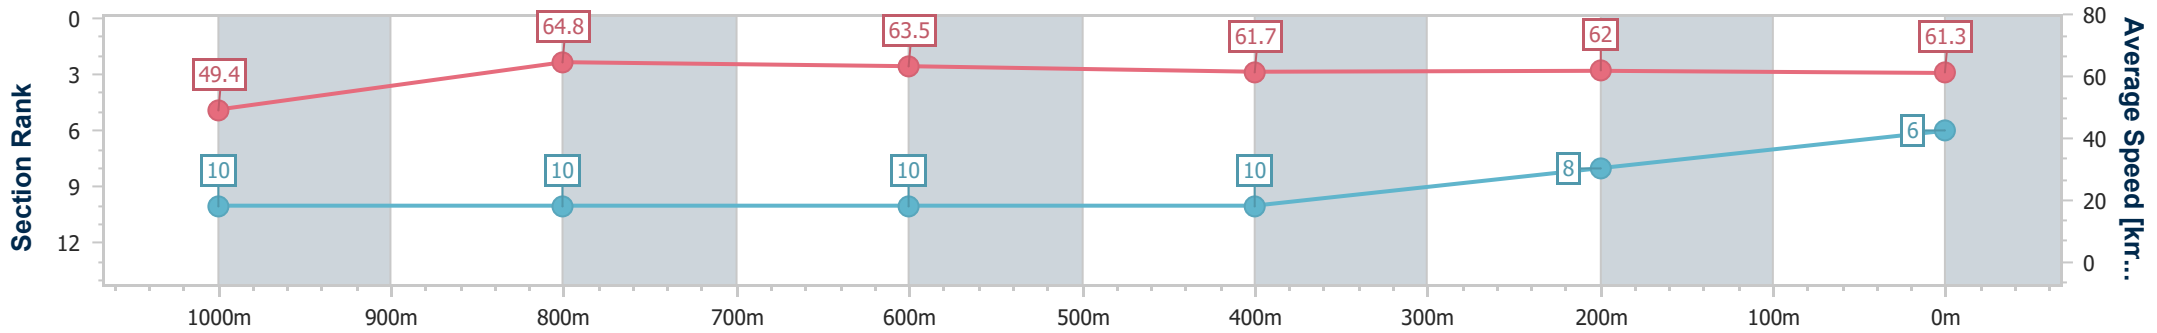

### Ipswich QLD Professional

Race 3: GREAT NORTHERN Maiden Handicap - 1200m

18 January 2024 - 15:06

Track Rating: Soft 5, Weather: Overcast, Rail Position: +8m Entire

Section	Overall	1000m	800m	600m	400m	200m
Section Times	1:12.00 [6] (0:14.58)	0:57.42 [10] (0:11.13)	0:46.29 [10] (0:11.38)	0:34.91 [10] (0:11.63)	0:23.28 [10] (0:11.52)	0:11.76 [8] (0:11.76)
Average Speed [km/h]	49.4	64.8	63.5	61.7	62.0	61.3
Top Speed [km/h]	64.6	65.7	64.7	63.0	62.9	63.0
Avg. Dist. to Rail [m]	8.9	1.5	0.5	1.0	1.4	0.8
Avg. Stride Freq. [Hz]	2.2	2.4	2.4	2.4	2.4	2.4
Avg. Stride Length [m]	6.1	7.3	7.4	7.3	7.2	7.2

- [ ] Ranking at each section and finish
- .-.- No data available at this section
- NA No data available

Horse/Jockey Name	My Spirit
Final Rank	7
Fastest Section Time (Section)	0:11.01 (1000m)
Top Speed [km/h] (Section)	66.4 (1000m)
Race State	Finished