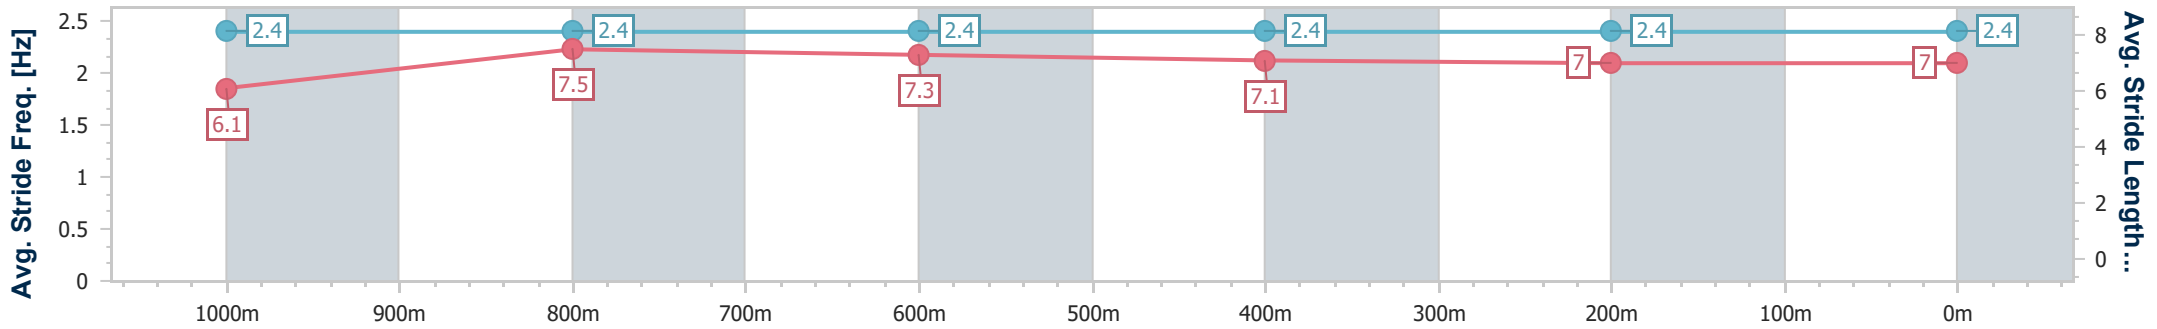

### Ipswich QLD Professional

Race 3: GREAT NORTHERN Maiden Handicap - 1200m

18 January 2024 - 15:06

Track Rating: Soft 5, Weather: Overcast, Rail Position: +8m Entire

Section	Overall	1000m	800m	600m	400m	200m
Section Times	1:11.54 [3] (0:13.78)	0:57.76 [2] (0:10.95)	0:46.81 [2] (0:11.37)	0:35.44 [2] (0:11.64)	0:23.80 [2] (0:11.69)	0:12.11 [2]
Average Speed [km/h]	52.4	65.7	63.2	61.8	61.2	59.5
Top Speed [km/h]	68.4	68.5	64.3	62.7	62.0	61.3
Avg. Dist. to Rail [m]	4.8	0.3	0.3	0.6	0.7	0.9
Avg. Stride Freq. [Hz]	2.4	2.4	2.4	2.4	2.4	2.4
Avg. Stride Length [m]	6.1	7.5	7.3	7.1	7.0	7.0