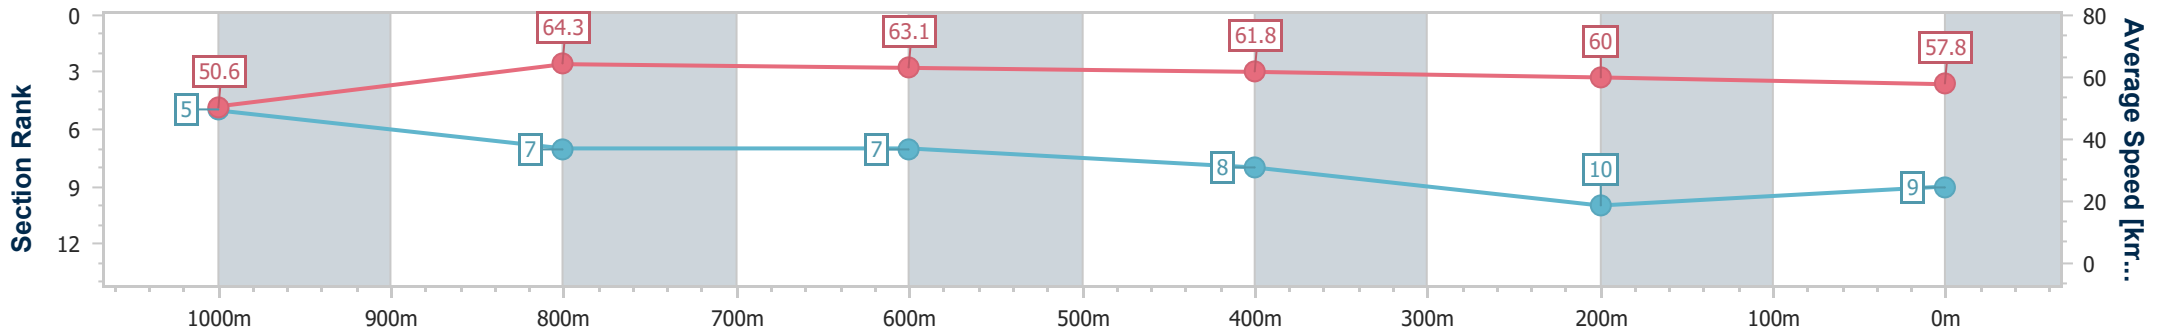

- [ ] Ranking at each section and finish
- .-.-.- No data available at this section
- NA No data available

Horse/Jockey Name	Grey Effects
Final Rank	9
Fastest Section Time (Section)	0:11.24 (1000m)
Top Speed [km/h] (Section)	66.4 (1000m)
Race State	Finished

### Ipswich QLD Professional

Race 3: GREAT NORTHERN Maiden Handicap - 1200m

18 January 2024 - 15:06

Track Rating: Soft 5, Weather: Overcast, Rail Position: +8m Entire

Section	Overall	1000m	800m	600m	400m	200m
Section Times	1:13.02 [9] (0:14.20)	0:58.82 [5] (0:11.24)	0:47.58 [7] (0:11.42)	0:36.16 [7] (0:11.64)	0:24.52 [8] (0:12.04)	0:12.48 [10] (0:12.48)
Average Speed [km/h]	50.6	64.3	63.1	61.8	60.0	57.8
Top Speed [km/h]	65.8	66.4	64.3	62.7	62.2	58.9
Avg. Dist. to Rail [m]	5.4	0.9	0.3	0.5	1.6	3.4
Avg. Stride Freq. [Hz]	2.4	2.4	2.4	2.4	2.4	2.3
Avg. Stride Length [m]	5.9	7.4	7.3	7.2	7.0	6.9

- [ ] Ranking at each section and finish
- .-.- No data available at this section
- NA No data available

Horse/Jockey Name	War Hope
Final Rank	10
Fastest Section Time (Section)	0:11.10 (1000m)
Top Speed [km/h] (Section)	67.0 (1000m)
Race State	Finished