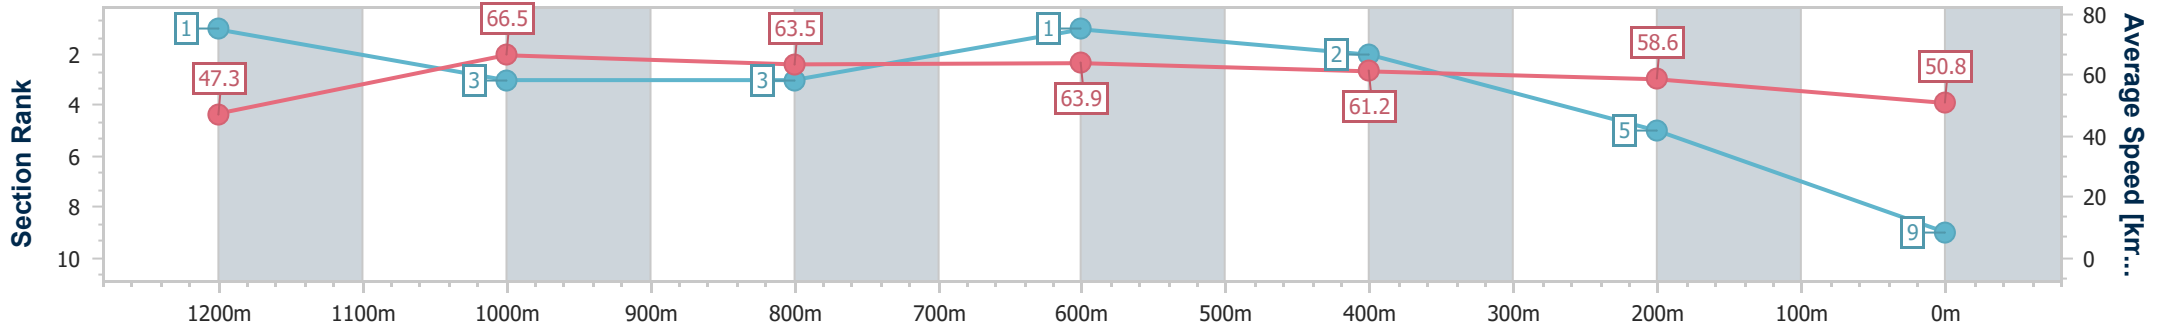

Horse/Jockey Name	Bold Comic
Final Rank	9
Fastest Section Time (Section)	0:07.74 (Overall)
Top Speed [km/h] (Section)	67.9 (1200m)
Race State	Finished

Eagle Farm QLD Professional
Race 3: GIRLS DAY OUT ON SALE NOW QTIS Three-Year-Old Handicap - 1300m
20 January 2024 - 13:24
Track Rating: Soft 5, Weather: Overcast, Rail Position: +1m Entire

BRISBANE RACING CLUB

Section	Overall	1200m	1000m	800m	600m	400m	200m
Section Times	1:19.43 [9] (0:07.74)	1:11.69 [1] (0:10.88)	1:00.81 [3] (0:11.39)	0:49.42 [3] (0:11.26)	0:38.16 [1] (0:11.70)	0:26.46 [2] (0:12.29)	0:14.17 [5] (0:14.17)
Average Speed [km/h]	47.3	66.5	63.5	63.9	61.2	58.6	50.8
Top Speed [km/h]	63.7	67.9	64.6	64.6	62.2	61.3	55.4
Avg. Dist. to Rail [m]	14.8	2.4	1.0	0.3	0.8	1.6	2.8
Avg. Stride Freq. [Hz]	2.3	2.6	2.5	2.5	2.5	2.4	2.3
Avg. Stride Length [m]	5.7	7.1	7.1	7.2	6.9	6.7	6.2

- [ ] Ranking at each section and finish
- -.-.- No data available at this section
- NA No data available