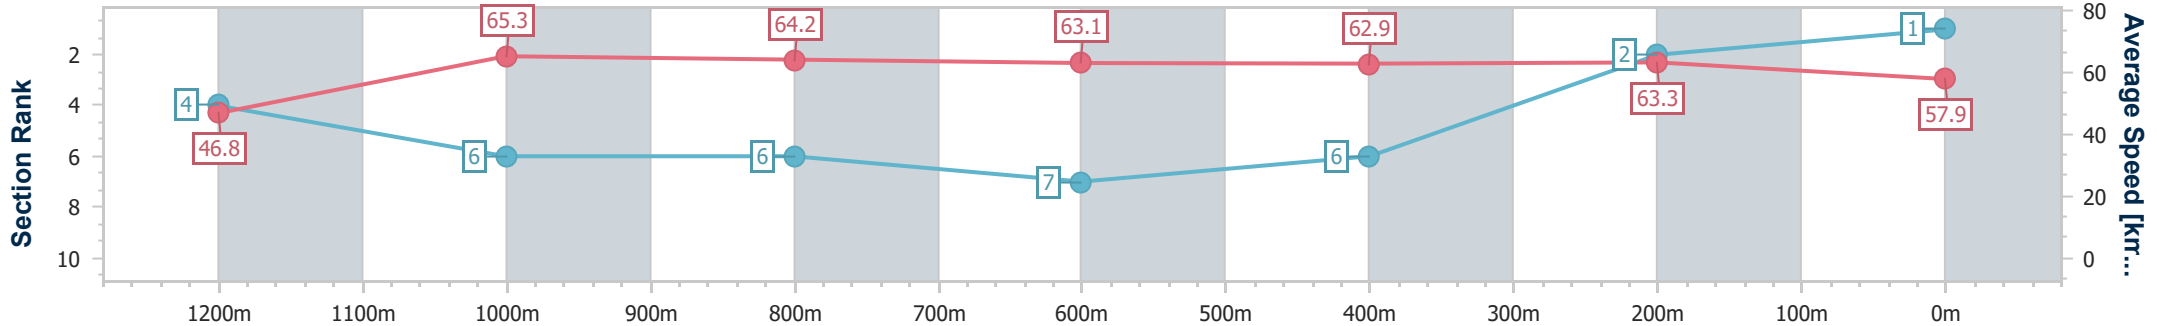

Horse/Jockey Name	Fortuneer
Final Rank	1
Fastest Section Time (Section)	0:07.87 (Overall)
Top Speed [km/h] (Section)	66.6 (1200m)
Race State	Finished

Eagle Farm QLD Professional
Race 3: GIRLS DAY OUT ON SALE NOW QTIS Three-Year-Old Handicap - 1300m
20 January 2024 - 13:24
Track Rating: Soft 5, Weather: Overcast, Rail Position: +1m Entire

BRISBANE RACING CLUB

Section	Overall	1200m	1000m	800m	600m	400m	200m
Section Times	1:17.22 [1] (0:07.87)	1:09.35 [4] (0:11.03)	0:58.32 [6] (0:11.43)	0:46.89 [6] (0:11.60)	0:35.29 [7] (0:11.50)	0:23.79 [6] (0:11.36)	0:12.43 [2] (0:12.43)
Average Speed [km/h]	46.8	65.3	64.2	63.1	62.9	63.3	57.9
Top Speed [km/h]	63.2	66.6	66.1	64.0	63.9	64.7	61.6
Avg. Dist. to Rail [m]	19.1	5.9	3.4	3.6	0.9	1.4	1.0
Avg. Stride Freq. [Hz]	2.1	2.4	2.4	2.4	2.4	2.4	2.3
Avg. Stride Length [m]	6.1	7.5	7.5	7.4	7.3	7.2	6.9

- [ ] Ranking at each section and finish
- -.-.- No data available at this section
- NA No data available