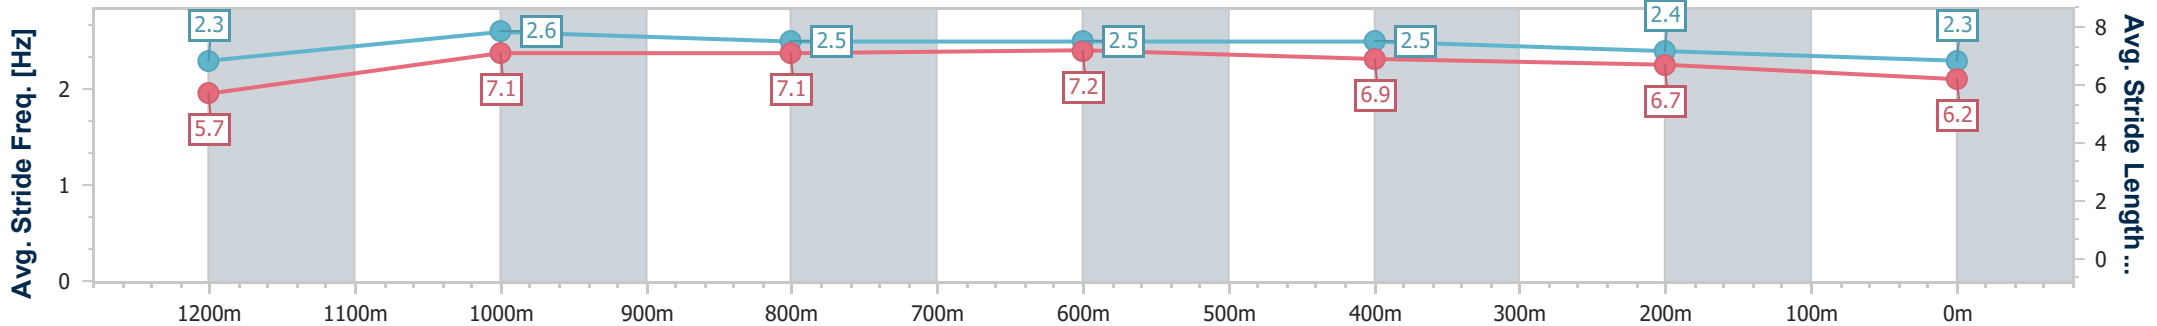

Horse/Jockey Name	Bold Comic
Final Rank	9
Fastest Section Time (Section)	0:07.74 (Overall)
Top Speed [km/h] (Section)	67.9 (1200m)
Race State	Finished

Eagle Farm QLD Professional
Race 3: GIRLS DAY OUT ON SALE NOW QTIS Three-Year-Old Handicap - 1300m
20 January 2024 - 13:24
Track Rating: Soft 5, Weather: Overcast, Rail Position: +1m Entire

BRISBANE RACING CLUB

Section	Overall	1200m	1000m	800m	600m	400m	200m
Section Times	1:19.43 [9] (0:07.74)	1:11.69 [1] (0:10.88)	1:00.81 [3] (0:11.39)	0:49.42 [3] (0:11.26)	0:38.16 [1] (0:11.70)	0:26.46 [2] (0:12.29)	0:14.17 [5] (0:14.17)
Average Speed [km/h]	47.3	66.5	63.5	63.9	61.2	58.6	50.8
Top Speed [km/h]	63.7	67.9	64.6	64.6	62.2	61.3	55.4
Avg. Dist. to Rail [m]	14.8	2.4	1.0	0.3	0.8	1.6	2.8
Avg. Stride Freq. [Hz]	2.3	2.6	2.5	2.5	2.5	2.4	2.3
Avg. Stride Length [m]	5.7	7.1	7.1	7.2	6.9	6.7	6.2

- [ ] Ranking at each section and finish
- -.-.- No data available at this section
- NA No data available