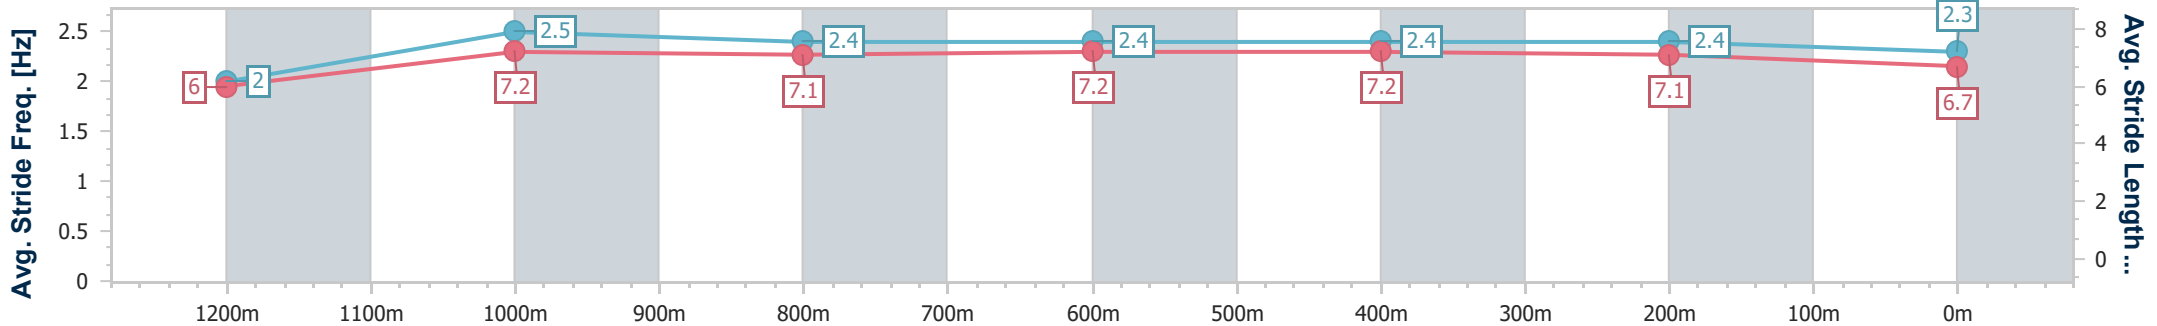

Horse/Jockey Name	He's For The Girls
Final Rank	5
Fastest Section Time (Section)	0:08.20 (Overall)
Top Speed [km/h] (Section)	66.2 (1200m)
Race State	Finished

Eagle Farm QLD Professional
Race 3: GIRLS DAY OUT ON SALE NOW QTIS Three-Year-Old Handicap - 1300m
20 January 2024 - 13:24
Track Rating: Soft 5, Weather: Overcast, Rail Position: +1m Entire

BRISBANE RACING CLUB

Section	Overall	1200m	1000m	800m	600m	400m	200m
Section Times	1:18.46 [5] (0:08.20)	1:10.26 [9] (0:10.95)	0:59.31 [9] (0:11.50)	0:47.81 [9] (0:11.55)	0:36.26 [9] (0:11.54)	0:24.72 [8] (0:11.73)	0:12.99 [7] (0:12.99)
Average Speed [km/h]	44.8	65.8	64.0	63.6	63.5	61.3	55.3
Top Speed [km/h]	62.1	66.2	64.7	64.7	63.6	63.6	58.7
Avg. Dist. to Rail [m]	14.4	2.6	4.4	4.5	2.8	3.7	5.1
Avg. Stride Freq. [Hz]	2.0	2.5	2.4	2.4	2.4	2.4	2.3
Avg. Stride Length [m]	6.0	7.2	7.1	7.2	7.2	7.1	6.7

- [ ] Ranking at each section and finish
- -.-.- No data available at this section
- NA No data available