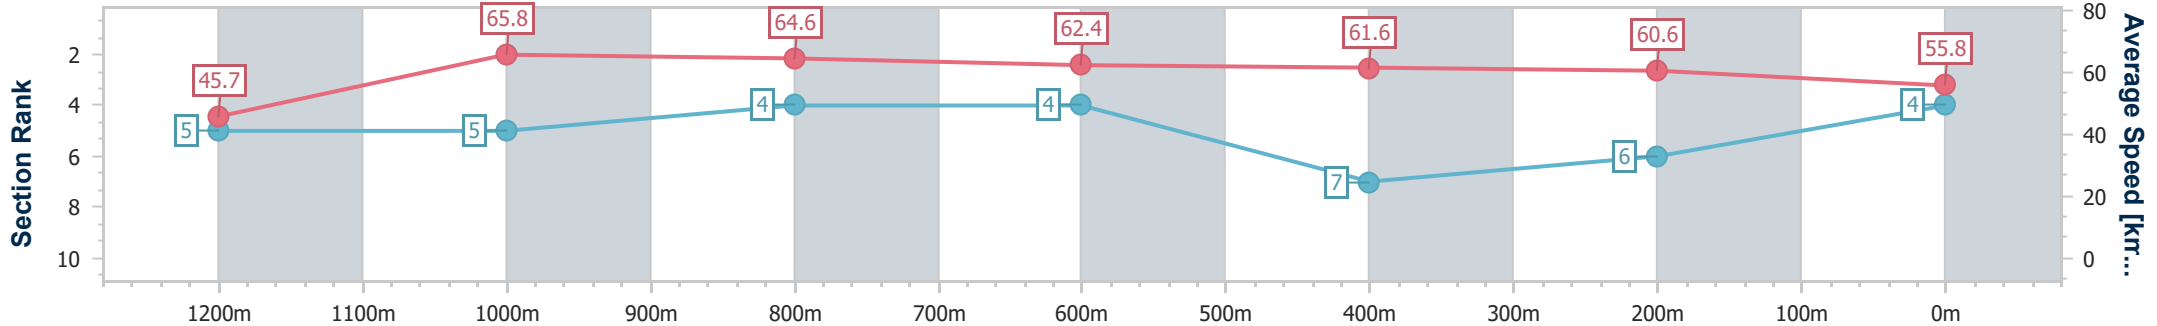

Horse/Jockey Name	Coney Island Baby
Final Rank	4
Fastest Section Time (Section)	0:07.94 (Overall)
Top Speed [km/h] (Section)	66.5 (1200m)
Race State	Finished

Eagle Farm QLD Professional
Race 3: GIRLS DAY OUT ON SALE NOW QTIS Three-Year-Old Handicap - 1300m
20 January 2024 - 13:24
Track Rating: Soft 5, Weather: Overcast, Rail Position: +1m Entire

BRISBANE RACING CLUB

Section	Overall	1200m	1000m	800m	600m	400m	200m
Section Times	1:18.33 [4] (0:07.94)	1:10.39 [5] (0:10.94)	0:59.45 [5] (0:11.30)	0:48.15 [4] (0:11.62)	0:36.53 [4] (0:11.78)	0:24.75 [7] (0:11.87)	0:12.88 [6] (0:12.88)
Average Speed [km/h]	45.7	65.8	64.6	62.4	61.6	60.6	55.8
Top Speed [km/h]	63.4	66.5	65.6	63.5	61.9	62.1	58.6
Avg. Dist. to Rail [m]	11.7	1.6	2.3	2.1	0.9	2.1	3.1
Avg. Stride Freq. [Hz]	2.2	2.3	2.3	2.2	2.3	2.3	2.2
Avg. Stride Length [m]	5.8	7.8	7.9	7.7	7.6	7.4	7.0

- [ ] Ranking at each section and finish
- -.-.- No data available at this section
- NA No data available