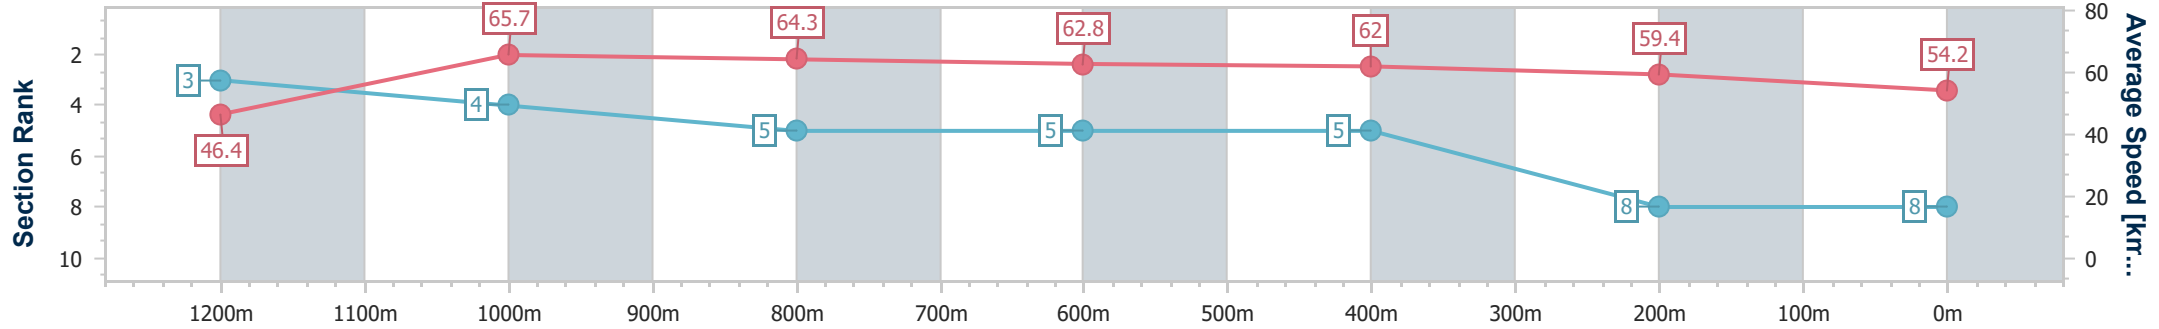

Horse/Jockey Name	Revitup Charlie
Final Rank	8
Fastest Section Time (Section)	0:07.84 (Overall)
Top Speed [km/h] (Section)	66.6 (1200m)
Race State	Finished

Eagle Farm QLD Professional
Race 3: GIRLS DAY OUT ON SALE NOW QTIS Three-Year-Old Handicap - 1300m
20 January 2024 - 13:24
Track Rating: Soft 5, Weather: Overcast, Rail Position: +1m Entire

BRISBANE RACING CLUB

Section	Overall	1200m	1000m	800m	600m	400m	200m
Section Times	1:18.80 [8] (0:07.84)	1:10.96 [3] (0:10.97)	0:59.99 [4] (0:11.38)	0:48.61 [5] (0:11.62)	0:36.99 [5] (0:11.55)	0:25.44 [5] (0:12.14)	0:13.30 [8] (0:13.30)
Average Speed [km/h]	46.4	65.7	64.3	62.8	62.0	59.4	54.2
Top Speed [km/h]	62.7	66.6	65.6	64.4	63.5	62.5	56.5
Avg. Dist. to Rail [m]	10.2	1.5	2.9	3.4	0.9	0.3	0.2
Avg. Stride Freq. [Hz]	2.2	2.5	2.4	2.4	2.4	2.3	2.3
Avg. Stride Length [m]	5.8	7.4	7.5	7.3	7.3	7.0	6.6

- [ ] Ranking at each section and finish
- -.-.- No data available at this section
- NA No data available