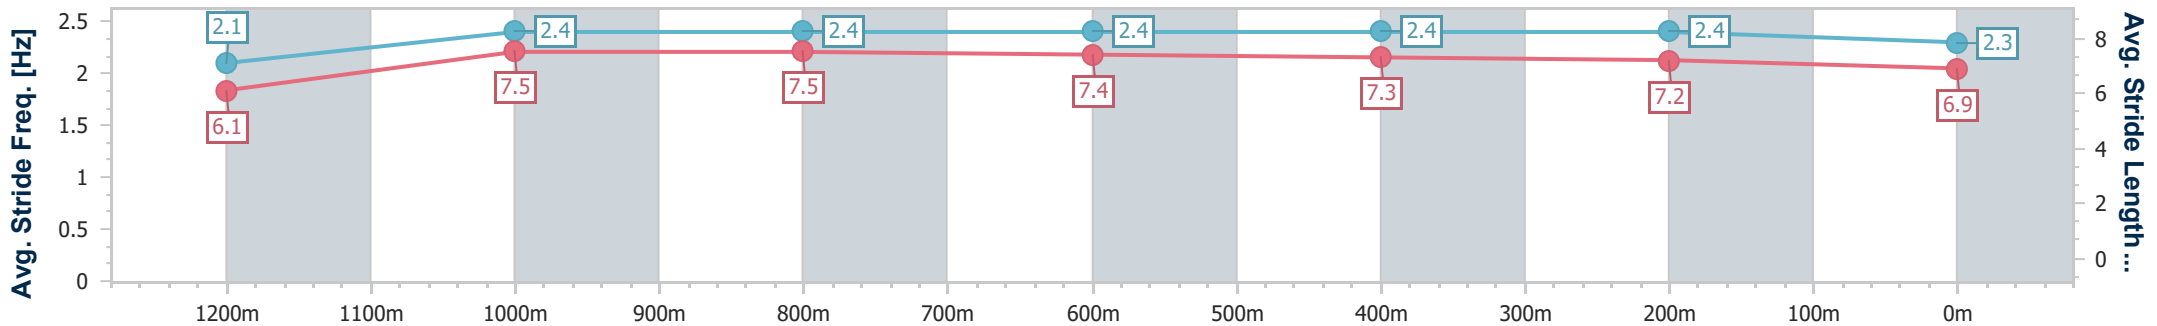

Horse/Jockey Name	Fortuneer
Final Rank	1
Fastest Section Time (Section)	0:07.87 (Overall)
Top Speed [km/h] (Section)	66.6 (1200m)
Race State	Finished

Eagle Farm QLD Professional
Race 3: GIRLS DAY OUT ON SALE NOW QTIS Three-Year-Old Handicap - 1300m
20 January 2024 - 13:24
Track Rating: Soft 5, Weather: Overcast, Rail Position: +1m Entire

BRISBANE RACING CLUB

Section	Overall	1200m	1000m	800m	600m	400m	200m
Section Times	1:17.22 [1] (0:07.87)	1:09.35 [4] (0:11.03)	0:58.32 [6] (0:11.43)	0:46.89 [6] (0:11.60)	0:35.29 [7] (0:11.50)	0:23.79 [6] (0:11.36)	0:12.43 [2] (0:12.43)
Average Speed [km/h]	46.8	65.3	64.2	63.1	62.9	63.3	57.9
Top Speed [km/h]	63.2	66.6	66.1	64.0	63.9	64.7	61.6
Avg. Dist. to Rail [m]	19.1	5.9	3.4	3.6	0.9	1.4	1.0
Avg. Stride Freq. [Hz]	2.1	2.4	2.4	2.4	2.4	2.4	2.3
Avg. Stride Length [m]	6.1	7.5	7.5	7.4	7.3	7.2	6.9

- [ ] Ranking at each section and finish
- -.-.- No data available at this section
- NA No data available