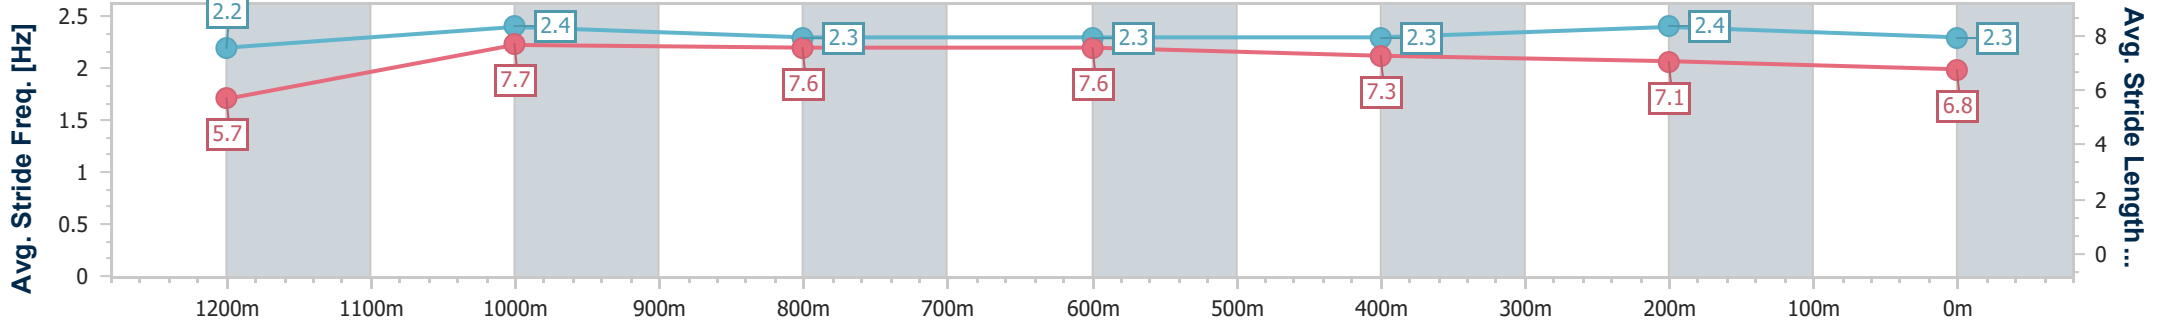

Horse/Jockey Name	Allow Me
Final Rank	7
Fastest Section Time (Section)	0:08.01 (Overall)
Top Speed [km/h] (Section)	66.5 (1200m)
Race State	Finished

Eagle Farm QLD Professional
Race 3: GIRLS DAY OUT ON SALE NOW QTIS Three-Year-Old Handicap - 1300m
20 January 2024 - 13:24
Track Rating: Soft 5, Weather: Overcast, Rail Position: +1m Entire

BRISBANE RACING CLUB

Section	Overall	1200m	1000m	800m	600m	400m	200m
Section Times	1:18.73 [7] (0:08.01)	1:10.72 [8] (0:11.11)	0:59.61 [7] (0:11.37)	0:48.24 [8] (0:11.57)	0:36.67 [8] (0:11.73)	0:24.94 [9] (0:11.89)	0:13.05 [9] (0:13.05)
Average Speed [km/h]	45.5	65.1	63.9	62.6	61.5	60.4	55.2
Top Speed [km/h]	61.0	66.5	65.4	63.9	63.8	63.4	58.6
Avg. Dist. to Rail [m]	13.7	2.6	1.9	0.9	0.6	3.3	2.6
Avg. Stride Freq. [Hz]	2.2	2.4	2.3	2.3	2.3	2.4	2.3
Avg. Stride Length [m]	5.7	7.7	7.6	7.6	7.3	7.1	6.8

- [ ] Ranking at each section and finish
- -.-.- No data available at this section
- NA No data available