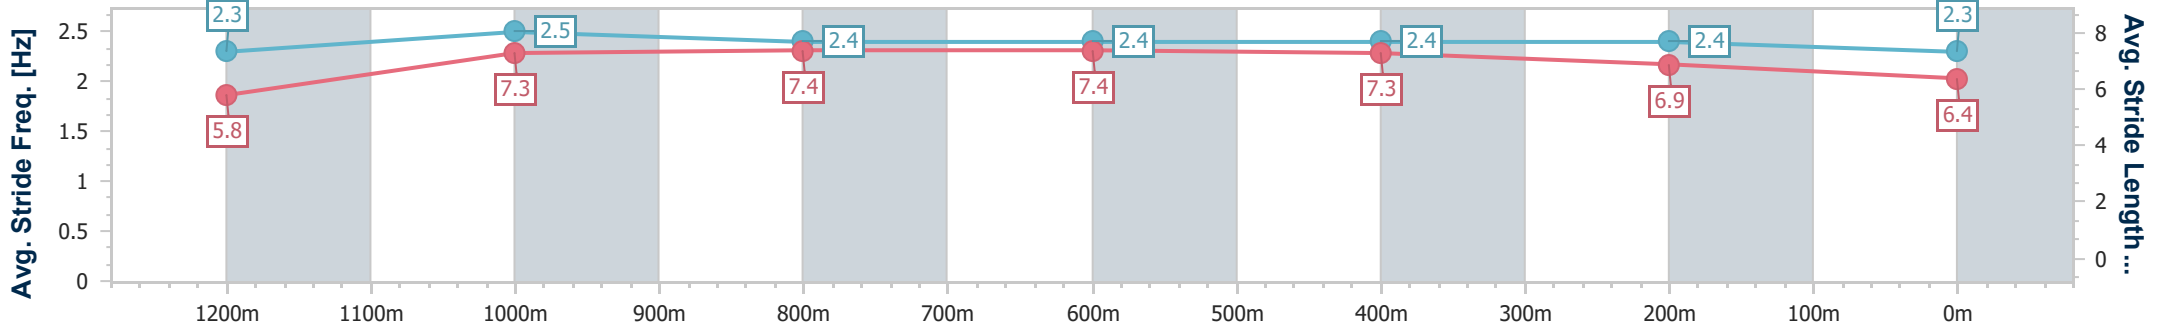

Horse/Jockey Name	Payline
Final Rank	6
Fastest Section Time (Section)	0:07.75 (Overall)
Top Speed [km/h] (Section)	68.2 (1200m)
Race State	Finished

Eagle Farm QLD Professional
Race 3: GIRLS DAY OUT ON SALE NOW QTIS Three-Year-Old Handicap - 1300m
20 January 2024 - 13:24
Track Rating: Soft 5, Weather: Overcast, Rail Position: +1m Entire

BRISBANE RACING CLUB

Section	Overall	1200m	1000m	800m	600m	400m	200m
Section Times	1:18.50 [6] (0:07.75)	1:10.75 [2] (0:10.78)	0:59.97 [2] (0:11.34)	0:48.63 [1] (0:11.42)	0:37.21 [2] (0:11.53)	0:25.68 [1] (0:11.96)	0:13.72 [1] (0:13.72)
Average Speed [km/h]	47.5	66.8	64.9	64.3	63.6	60.1	52.5
Top Speed [km/h]	64.0	68.2	66.2	65.9	64.7	63.0	57.3
Avg. Dist. to Rail [m]	17.1	4.2	4.4	4.6	2.7	2.8	0.7
Avg. Stride Freq. [Hz]	2.3	2.5	2.4	2.4	2.4	2.4	2.3
Avg. Stride Length [m]	5.8	7.3	7.4	7.4	7.3	6.9	6.4

- [ ] Ranking at each section and finish
- -.-.- No data available at this section
- NA No data available