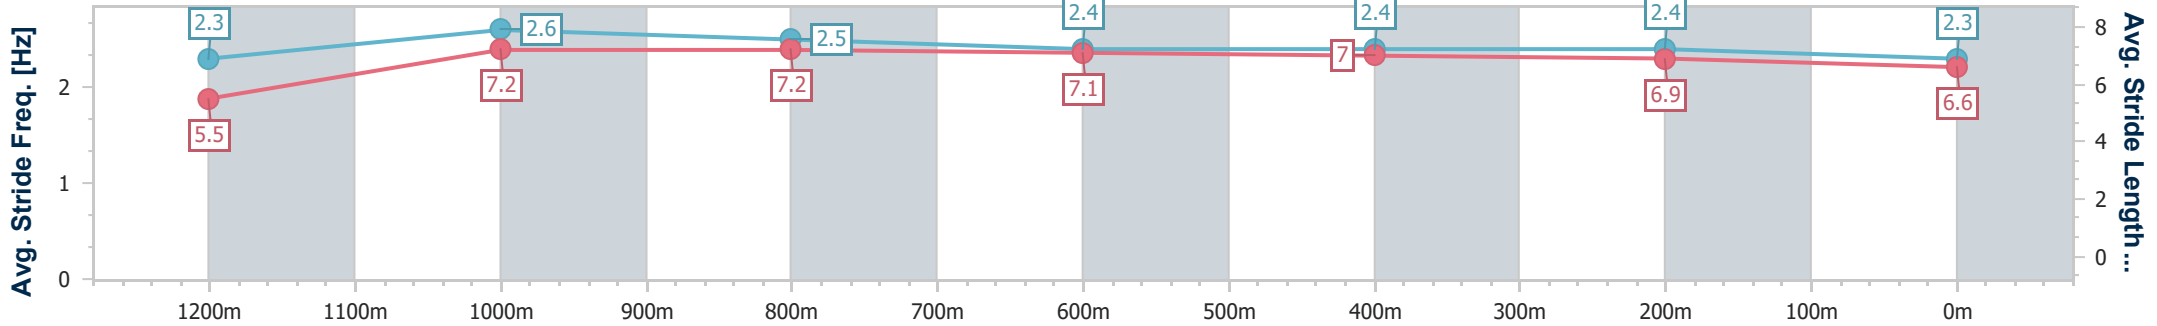

Horse/Jockey Name	Jukebox In Siberia
Final Rank	3
Fastest Section Time (Section)	0:07.97 (Overall)
Top Speed [km/h] (Section)	69.0 (1200m)
Race State	Finished

Eagle Farm QLD Professional
Race 3: GIRLS DAY OUT ON SALE NOW QTIS Three-Year-Old Handicap - 1300m
20 January 2024 - 13:24
Track Rating: Soft 5, Weather: Overcast, Rail Position: +1m Entire

BRISBANE RACING CLUB

Section	Overall	1200m	1000m	800m	600m	400m	200m
Section Times	1:18.25 [3] (0:07.97)	1:10.28 [7] (0:10.55)	0:59.73 [1] (0:11.39)	0:48.34 [2] (0:11.42)	0:36.92 [3] (0:11.69)	0:25.23 [3] (0:12.06)	0:13.17 [4] (0:13.17)
Average Speed [km/h]	46.2	68.1	64.7	63.0	61.2	59.7	54.6
Top Speed [km/h]	67.1	69.0	66.0	64.1	61.8	61.6	58.2
Avg. Dist. to Rail [m]	16.2	5.1	3.3	0.9	2.1	1.0	0.7
Avg. Stride Freq. [Hz]	2.3	2.6	2.5	2.4	2.4	2.4	2.3
Avg. Stride Length [m]	5.5	7.2	7.2	7.1	7.0	6.9	6.6

- [ ] Ranking at each section and finish
- -.-.- No data available at this section
- NA No data available