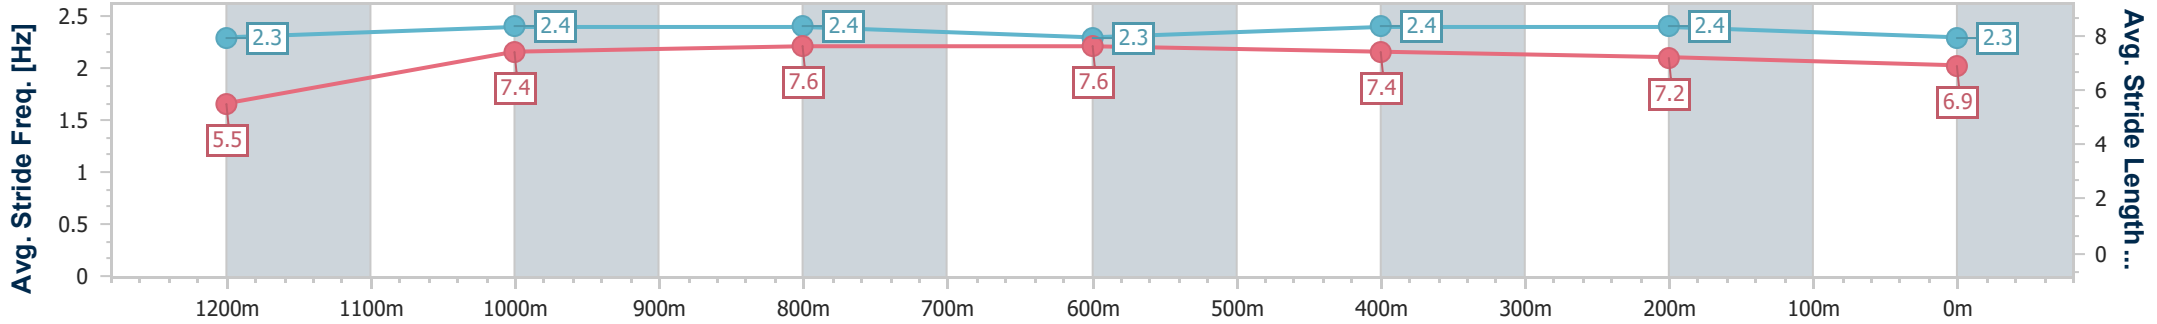

Horse/Jockey Name	Ringer's Reward
Final Rank	2
Fastest Section Time (Section)	0:07.95 (Overall)
Top Speed [km/h] (Section)	66.1 (1000m)
Race State	Finished

Eagle Farm QLD Professional
Race 3: GIRLS DAY OUT ON SALE NOW QTIS Three-Year-Old Handicap - 1300m
20 January 2024 - 13:24
Track Rating: Soft 5, Weather: Overcast, Rail Position: +1m Entire

BRISBANE RACING CLUB

Section	Overall	1200m	1000m	800m	600m	400m	200m
Section Times	1:17.38 [2] (0:07.95)	1:09.43 [6] (0:11.19)	0:58.24 [8] (0:11.28)	0:46.96 [7] (0:11.43)	0:35.53 [6] (0:11.44)	0:24.09 [4] (0:11.58)	0:12.51 [3]
Average Speed [km/h]	46.2	64.5	65.0	63.6	63.3	62.0	57.6
Top Speed [km/h]	60.4	65.8	66.1	64.0	65.0	64.0	60.9
Avg. Dist. to Rail [m]	15.6	4.1	3.2	2.0	1.2	3.8	2.4
Avg. Stride Freq. [Hz]	2.3	2.4	2.4	2.3	2.4	2.4	2.3
Avg. Stride Length [m]	5.5	7.4	7.6	7.6	7.4	7.2	6.9

- [ ] Ranking at each section and finish
- -.-.- No data available at this section
- NA No data available