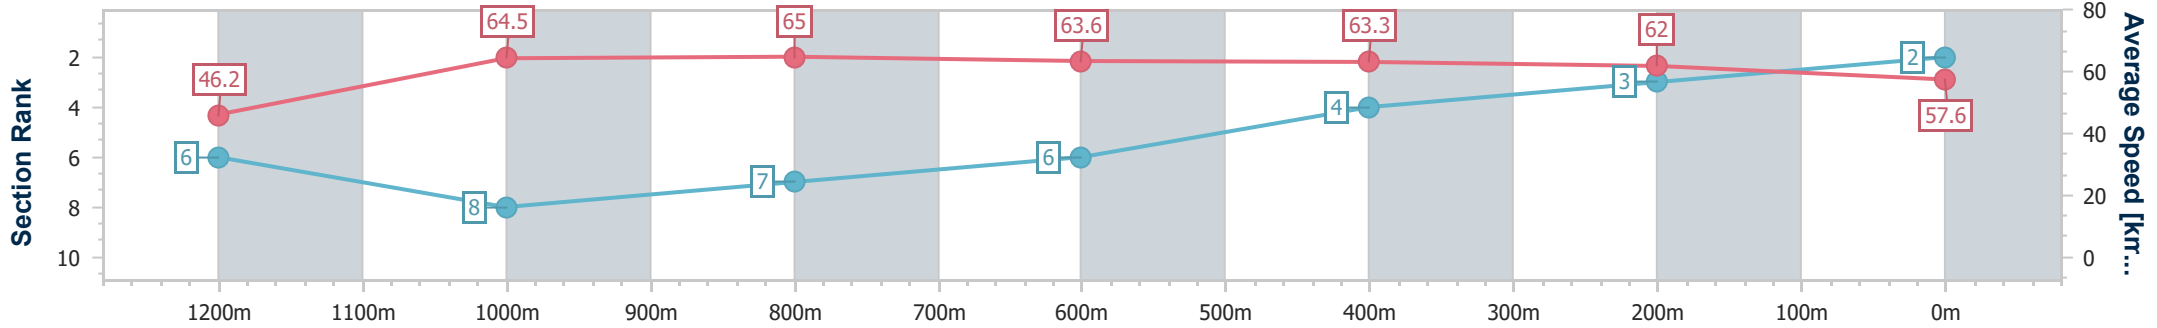

Horse/Jockey Name	Ringer's Reward
Final Rank	2
Fastest Section Time (Section)	0:07.95 (Overall)
Top Speed [km/h] (Section)	66.1 (1000m)
Race State	Finished

Eagle Farm QLD Professional
Race 3: GIRLS DAY OUT ON SALE NOW QTIS Three-Year-Old Handicap - 1300m
20 January 2024 - 13:24
Track Rating: Soft 5, Weather: Overcast, Rail Position: +1m Entire

BRISBANE RACING CLUB

Section	Overall	1200m	1000m	800m	600m	400m	200m
Section Times	1:17.38 [2] (0:07.95)	1:09.43 [6] (0:11.19)	0:58.24 [8] (0:11.28)	0:46.96 [7] (0:11.43)	0:35.53 [6] (0:11.44)	0:24.09 [4] (0:11.58)	0:12.51 [3]
Average Speed [km/h]	46.2	64.5	65.0	63.6	63.3	62.0	57.6
Top Speed [km/h]	60.4	65.8	66.1	64.0	65.0	64.0	60.9
Avg. Dist. to Rail [m]	15.6	4.1	3.2	2.0	1.2	3.8	2.4
Avg. Stride Freq. [Hz]	2.3	2.4	2.4	2.3	2.4	2.4	2.3
Avg. Stride Length [m]	5.5	7.4	7.6	7.6	7.4	7.2	6.9

- [ ] Ranking at each section and finish
- -.-.- No data available at this section
- NA No data available