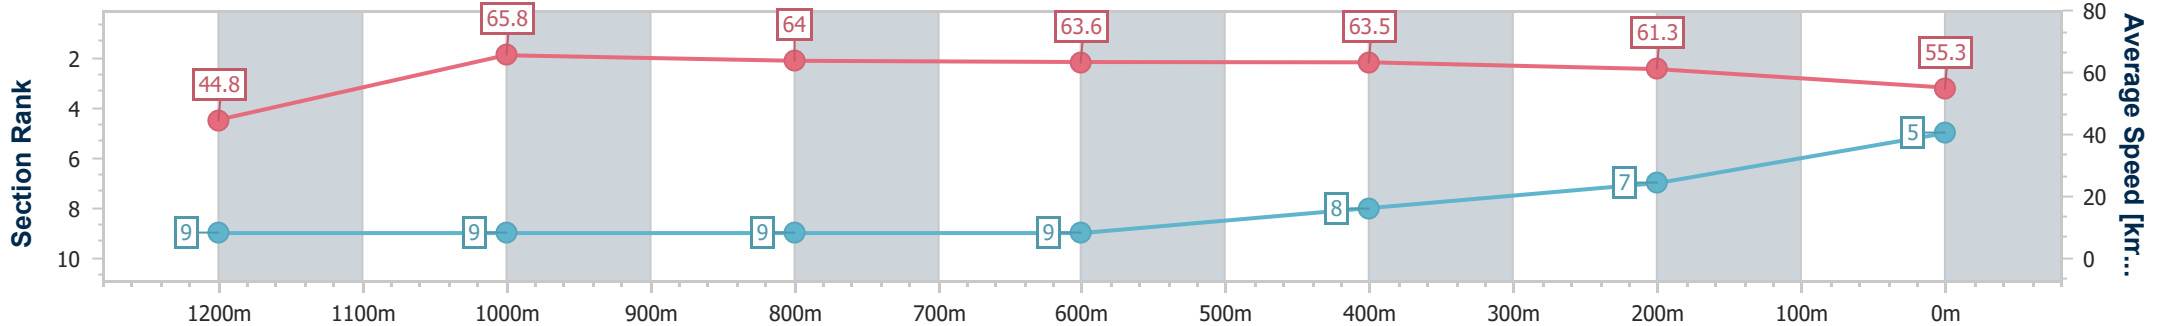

Horse/Jockey Name	He's For The Girls
Final Rank	5
Fastest Section Time (Section)	0:08.20 (Overall)
Top Speed [km/h] (Section)	66.2 (1200m)
Race State	Finished

Eagle Farm QLD Professional
Race 3: GIRLS DAY OUT ON SALE NOW QTIS Three-Year-Old Handicap - 1300m
20 January 2024 - 13:24
Track Rating: Soft 5, Weather: Overcast, Rail Position: +1m Entire

BRISBANE RACING CLUB

Section	Overall	1200m	1000m	800m	600m	400m	200m
Section Times	1:18.46 [5] (0:08.20)	1:10.26 [9] (0:10.95)	0:59.31 [9] (0:11.50)	0:47.81 [9] (0:11.55)	0:36.26 [9] (0:11.54)	0:24.72 [8] (0:11.73)	0:12.99 [7] (0:12.99)
Average Speed [km/h]	44.8	65.8	64.0	63.6	63.5	61.3	55.3
Top Speed [km/h]	62.1	66.2	64.7	64.7	63.6	63.6	58.7
Avg. Dist. to Rail [m]	14.4	2.6	4.4	4.5	2.8	3.7	5.1
Avg. Stride Freq. [Hz]	2.0	2.5	2.4	2.4	2.4	2.4	2.3
Avg. Stride Length [m]	6.0	7.2	7.1	7.2	7.2	7.1	6.7

- [ ] Ranking at each section and finish
- -.-.- No data available at this section
- NA No data available