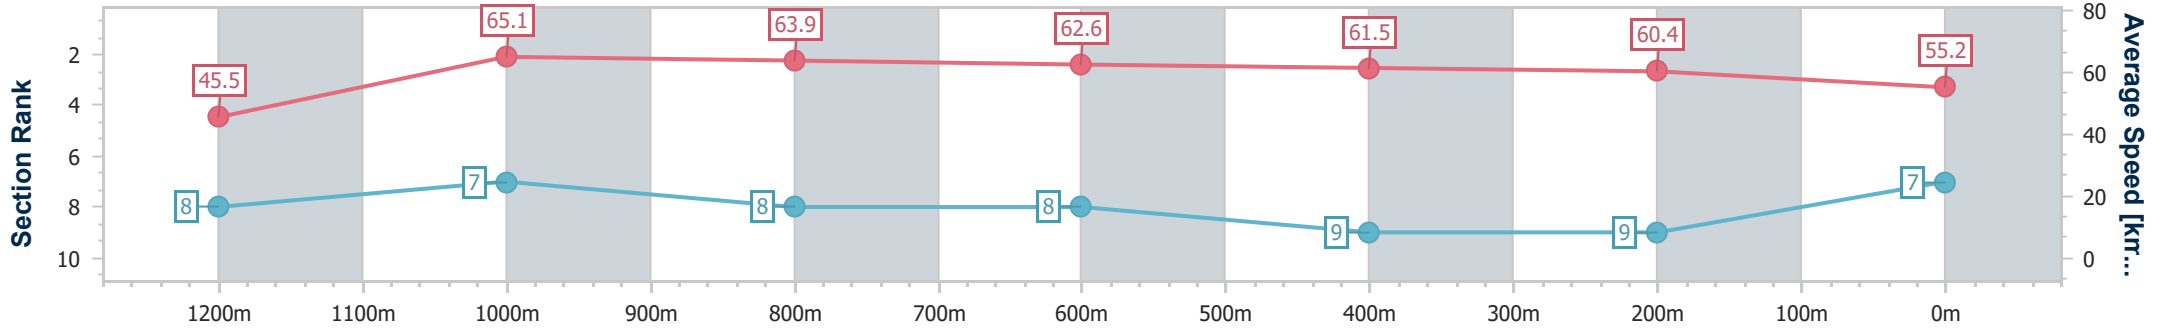

Horse/Jockey Name	Allow Me
Final Rank	7
Fastest Section Time (Section)	0:08.01 (Overall)
Top Speed [km/h] (Section)	66.5 (1200m)
Race State	Finished

Eagle Farm QLD Professional
Race 3: GIRLS DAY OUT ON SALE NOW QTIS Three-Year-Old Handicap - 1300m
20 January 2024 - 13:24
Track Rating: Soft 5, Weather: Overcast, Rail Position: +1m Entire

BRISBANE RACING CLUB

Section	Overall	1200m	1000m	800m	600m	400m	200m
Section Times	1:18.73 [7] (0:08.01)	1:10.72 [8] (0:11.11)	0:59.61 [7] (0:11.37)	0:48.24 [8] (0:11.57)	0:36.67 [8] (0:11.73)	0:24.94 [9] (0:11.89)	0:13.05 [9] (0:13.05)
Average Speed [km/h]	45.5	65.1	63.9	62.6	61.5	60.4	55.2
Top Speed [km/h]	61.0	66.5	65.4	63.9	63.8	63.4	58.6
Avg. Dist. to Rail [m]	13.7	2.6	1.9	0.9	0.6	3.3	2.6
Avg. Stride Freq. [Hz]	2.2	2.4	2.3	2.3	2.3	2.4	2.3
Avg. Stride Length [m]	5.7	7.7	7.6	7.6	7.3	7.1	6.8

- [ ] Ranking at each section and finish
- -.-.- No data available at this section
- NA No data available