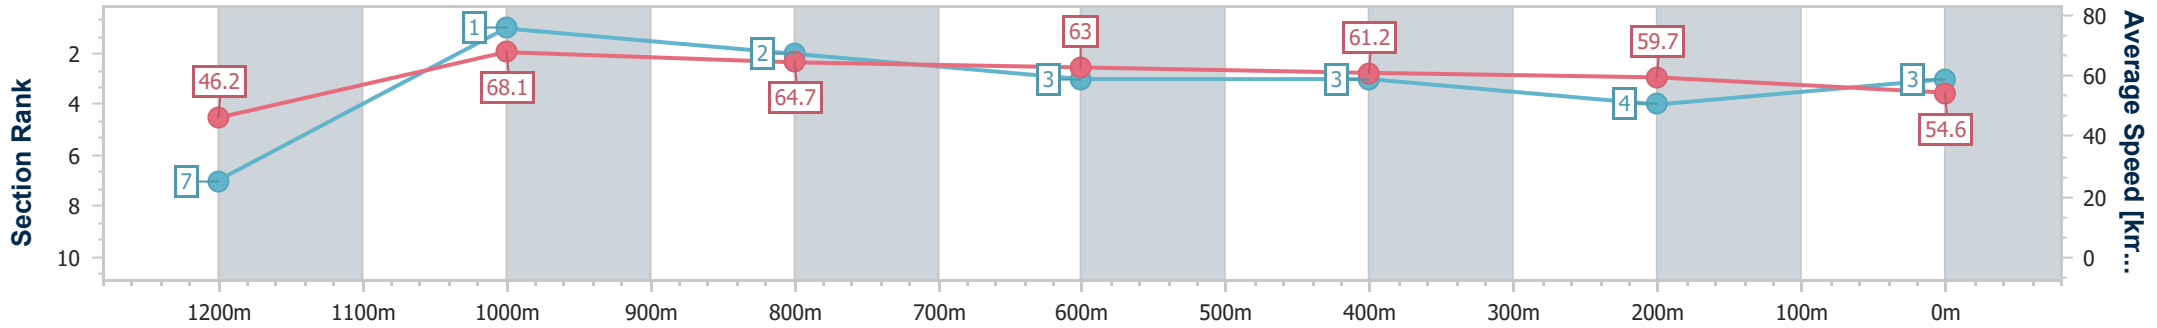

Horse/Jockey Name	Jukebox In Siberia
Final Rank	3
Fastest Section Time (Section)	0:07.97 (Overall)
Top Speed [km/h] (Section)	69.0 (1200m)
Race State	Finished

Eagle Farm QLD Professional
Race 3: GIRLS DAY OUT ON SALE NOW QTIS Three-Year-Old Handicap - 1300m
20 January 2024 - 13:24
Track Rating: Soft 5, Weather: Overcast, Rail Position: +1m Entire

BRISBANE RACING CLUB

Section	Overall	1200m	1000m	800m	600m	400m	200m
Section Times	1:18.25 [3] (0:07.97)	1:10.28 [7] (0:10.55)	0:59.73 [1] (0:11.39)	0:48.34 [2] (0:11.42)	0:36.92 [3] (0:11.69)	0:25.23 [3] (0:12.06)	0:13.17 [4] (0:13.17)
Average Speed [km/h]	46.2	68.1	64.7	63.0	61.2	59.7	54.6
Top Speed [km/h]	67.1	69.0	66.0	64.1	61.8	61.6	58.2
Avg. Dist. to Rail [m]	16.2	5.1	3.3	0.9	2.1	1.0	0.7
Avg. Stride Freq. [Hz]	2.3	2.6	2.5	2.4	2.4	2.4	2.3
Avg. Stride Length [m]	5.5	7.2	7.2	7.1	7.0	6.9	6.6

- [ ] Ranking at each section and finish
- -.-.- No data available at this section
- NA No data available