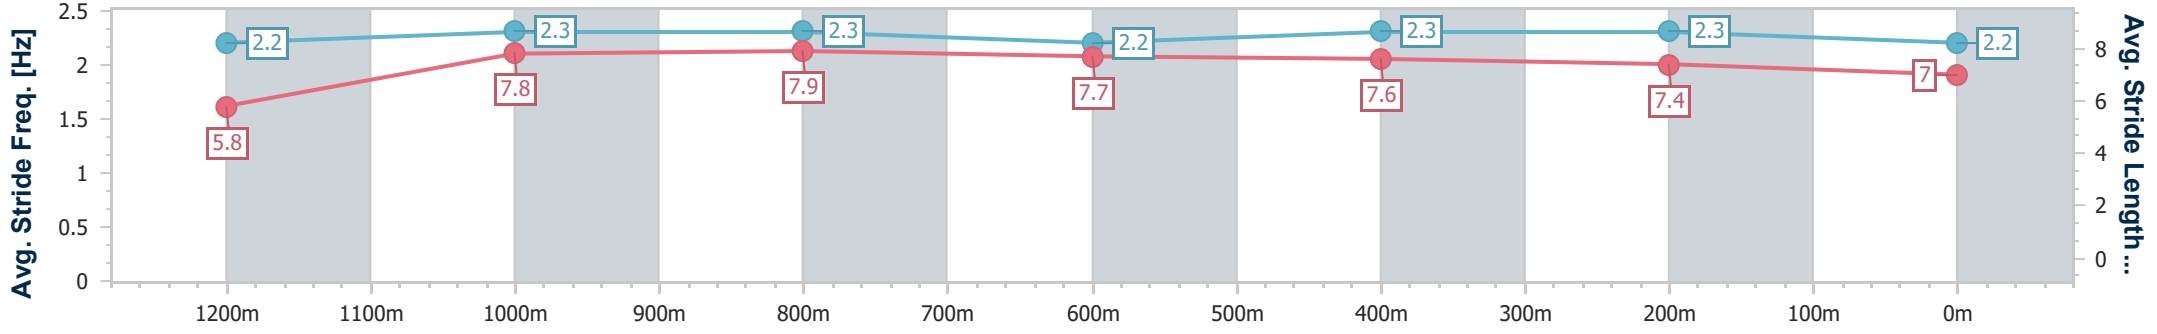

Horse/Jockey Name	Coney Island Baby
Final Rank	4
Fastest Section Time (Section)	0:07.94 (Overall)
Top Speed [km/h] (Section)	66.5 (1200m)
Race State	Finished

Eagle Farm QLD Professional
Race 3: GIRLS DAY OUT ON SALE NOW QTIS Three-Year-Old Handicap - 1300m
20 January 2024 - 13:24
Track Rating: Soft 5, Weather: Overcast, Rail Position: +1m Entire

BRISBANE RACING CLUB

Section	Overall	1200m	1000m	800m	600m	400m	200m
Section Times	1:18.33 [4] (0:07.94)	1:10.39 [5] (0:10.94)	0:59.45 [5] (0:11.30)	0:48.15 [4] (0:11.62)	0:36.53 [4] (0:11.78)	0:24.75 [7] (0:11.87)	0:12.88 [6] (0:12.88)
Average Speed [km/h]	45.7	65.8	64.6	62.4	61.6	60.6	55.8
Top Speed [km/h]	63.4	66.5	65.6	63.5	61.9	62.1	58.6
Avg. Dist. to Rail [m]	11.7	1.6	2.3	2.1	0.9	2.1	3.1
Avg. Stride Freq. [Hz]	2.2	2.3	2.3	2.2	2.3	2.3	2.2
Avg. Stride Length [m]	5.8	7.8	7.9	7.7	7.6	7.4	7.0

- [ ] Ranking at each section and finish
- -.-.- No data available at this section
- NA No data available