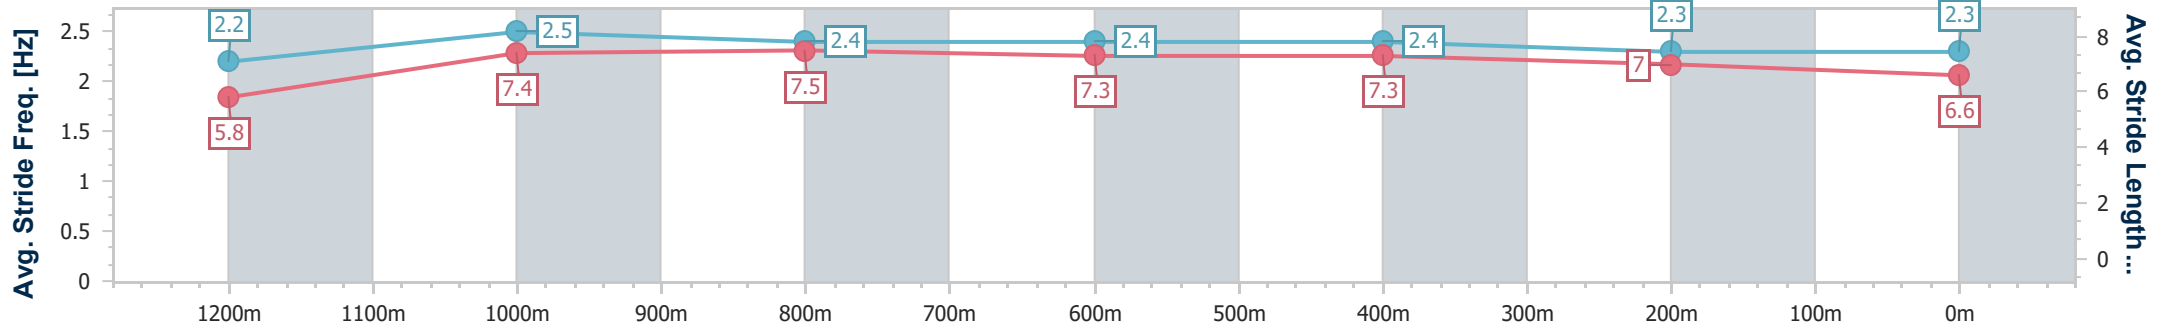

Horse/Jockey Name	Revitup Charlie
Final Rank	8
Fastest Section Time (Section)	0:07.84 (Overall)
Top Speed [km/h] (Section)	66.6 (1200m)
Race State	Finished

Eagle Farm QLD Professional
Race 3: GIRLS DAY OUT ON SALE NOW QTIS Three-Year-Old Handicap - 1300m
20 January 2024 - 13:24
Track Rating: Soft 5, Weather: Overcast, Rail Position: +1m Entire

BRISBANE RACING CLUB

Section	Overall	1200m	1000m	800m	600m	400m	200m
Section Times	1:18.80 [8] (0:07.84)	1:10.96 [3] (0:10.97)	0:59.99 [4] (0:11.38)	0:48.61 [5] (0:11.62)	0:36.99 [5] (0:11.55)	0:25.44 [5] (0:12.14)	0:13.30 [8] (0:13.30)
Average Speed [km/h]	46.4	65.7	64.3	62.8	62.0	59.4	54.2
Top Speed [km/h]	62.7	66.6	65.6	64.4	63.5	62.5	56.5
Avg. Dist. to Rail [m]	10.2	1.5	2.9	3.4	0.9	0.3	0.2
Avg. Stride Freq. [Hz]	2.2	2.5	2.4	2.4	2.4	2.3	2.3
Avg. Stride Length [m]	5.8	7.4	7.5	7.3	7.3	7.0	6.6

- [ ] Ranking at each section and finish
- -.-.- No data available at this section
- NA No data available