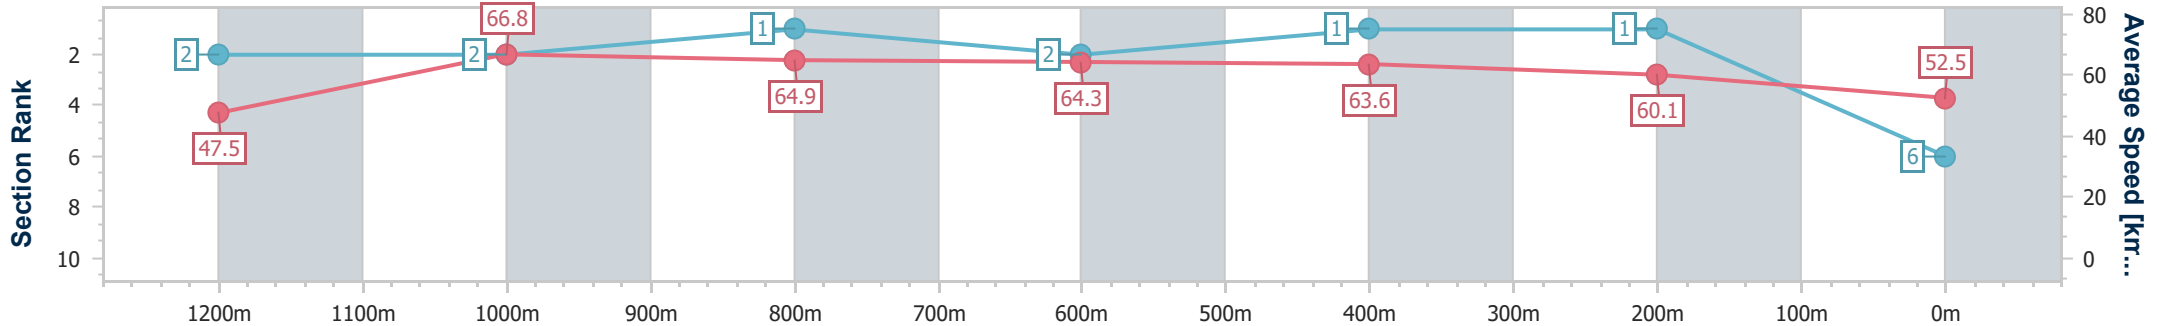

Horse/Jockey Name	Payline
Final Rank	6
Fastest Section Time (Section)	0:07.75 (Overall)
Top Speed [km/h] (Section)	68.2 (1200m)
Race State	Finished

Eagle Farm QLD Professional
Race 3: GIRLS DAY OUT ON SALE NOW QTIS Three-Year-Old Handicap - 1300m
20 January 2024 - 13:24
Track Rating: Soft 5, Weather: Overcast, Rail Position: +1m Entire

BRISBANE RACING CLUB

Section	Overall	1200m	1000m	800m	600m	400m	200m
Section Times	1:18.50 [6] (0:07.75)	1:10.75 [2] (0:10.78)	0:59.97 [2] (0:11.34)	0:48.63 [1] (0:11.42)	0:37.21 [2] (0:11.53)	0:25.68 [1] (0:11.96)	0:13.72 [1] (0:13.72)
Average Speed [km/h]	47.5	66.8	64.9	64.3	63.6	60.1	52.5
Top Speed [km/h]	64.0	68.2	66.2	65.9	64.7	63.0	57.3
Avg. Dist. to Rail [m]	17.1	4.2	4.4	4.6	2.7	2.8	0.7
Avg. Stride Freq. [Hz]	2.3	2.5	2.4	2.4	2.4	2.4	2.3
Avg. Stride Length [m]	5.8	7.3	7.4	7.4	7.3	6.9	6.4

- [ ] Ranking at each section and finish
- -.-.- No data available at this section
- NA No data available