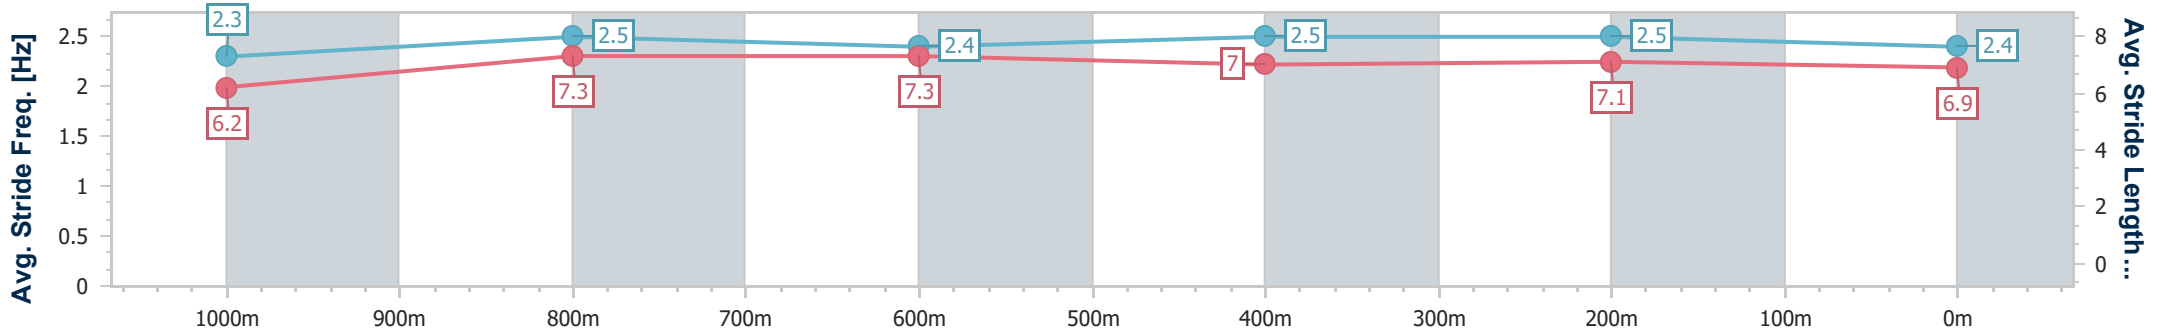

Eagle Farm QLD Professional

Race 7: SKY RACING BENCHMARK 78 Handicap - 1200m

20 January 2024 - 15:53

Track Rating: Soft 5, Weather: Overcast, Rail Position: +1m Entire

BRISBANE RACING CLUB

Section	Overall	1000m	800m	600m	400m	200m
Section Times	1:11.67 [7] (0:14.15)	0:57.52 [12] (0:11.07)	0:46.45 [12] (0:11.38)	0:35.07 [12] (0:11.37)	0:23.70 [11] (0:11.41)	0:12.29 [11] (0:12.29)
Average Speed [km/h]	50.8	65.5	63.7	63.4	63.0	58.7
Top Speed [km/h]	66.8	66.6	65.3	64.4	64.7	60.7
Avg. Dist. to Rail [m]	2.0	0.9	1.6	0.7	5.2	7.9
Avg. Stride Freq. [Hz]	2.3	2.5	2.4	2.5	2.5	2.4
Avg. Stride Length [m]	6.2	7.3	7.3	7.0	7.1	6.9