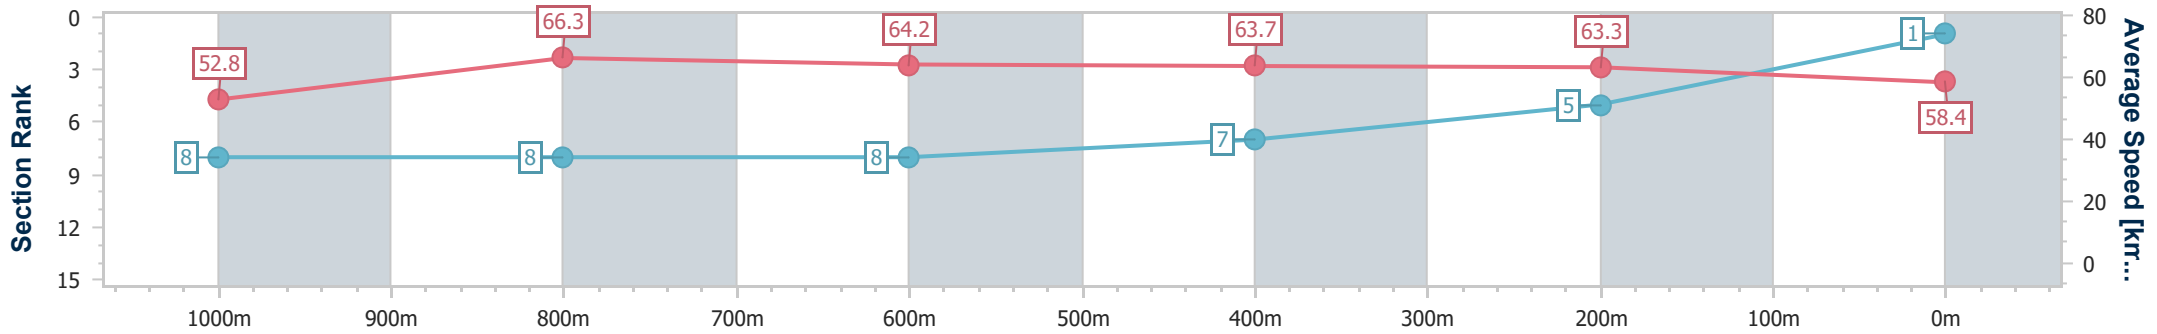

20 January 2024 - 15:53

Track Rating: Soft 5, Weather: Overcast, Rail Position: +1m Entire

BRISBANE RACING CLUB

Section	Overall	1000m	800m	600m	400m	200m
Section Times	1:11.42 [1] (0:13.69)	0:57.73 [8] (0:11.10)	0:46.63 [8] (0:11.41)	0:35.22 [8] (0:11.54)	0:23.68 [7] (0:11.39)	0:12.29 [5]
Average Speed [km/h]	52.8	66.3	64.2	63.7	63.3	58.4
Top Speed [km/h]	66.4	67.1	65.6	65.0	65.0	61.0
Avg. Dist. to Rail [m]	7.0	4.2	4.1	4.0	7.9	9.4
Avg. Stride Freq. [Hz]	2.3	2.4	2.4	2.4	2.4	2.3
Avg. Stride Length [m]	6.5	7.6	7.5	7.5	7.3	7.1