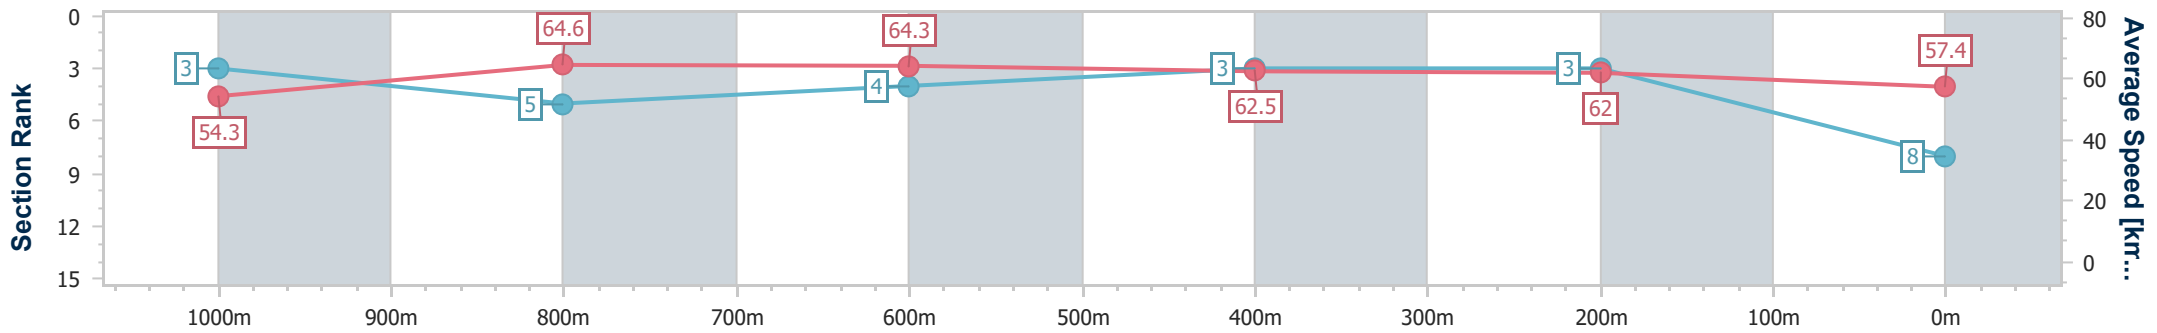

Eagle Farm QLD Professional

Race 7: SKY RACING BENCHMARK 78 Handicap - 1200m

20 January 2024 - 15:53

Track Rating: Soft 5, Weather: Overcast, Rail Position: +1m Entire

BRISBANE RACING CLUB

Section	Overall	1000m	800m	600m	400m	200m
Section Times	1:11.69 [8] (0:13.25)	0:58.44 [3] (0:11.32)	0:47.12 [5] (0:11.30)	0:35.82 [4] (0:11.64)	0:24.18 [3] (0:11.61)	0:12.57 [3] (0:12.57)
Average Speed [km/h]	54.3	64.6	64.3	62.5	62.0	57.4
Top Speed [km/h]	67.5	66.5	65.3	63.9	64.1	60.5
Avg. Dist. to Rail [m]	1.9	3.1	2.0	2.0	4.9	6.9
Avg. Stride Freq. [Hz]	2.4	1.9	2.3	2.3	2.4	2.3
Avg. Stride Length [m]	6.2	9.3	7.7	7.5	7.3	7.1

- [] Ranking at each section and finish
- .-.- No data available at this section
- NA No data available

Horse/Jockey Name	Black On Beauty
Final Rank	9
Fastest Section Time (Section)	0:11.25 (1000m)
Top Speed [km/h] (Section)	68.3 (Overall)
Race State	Finished