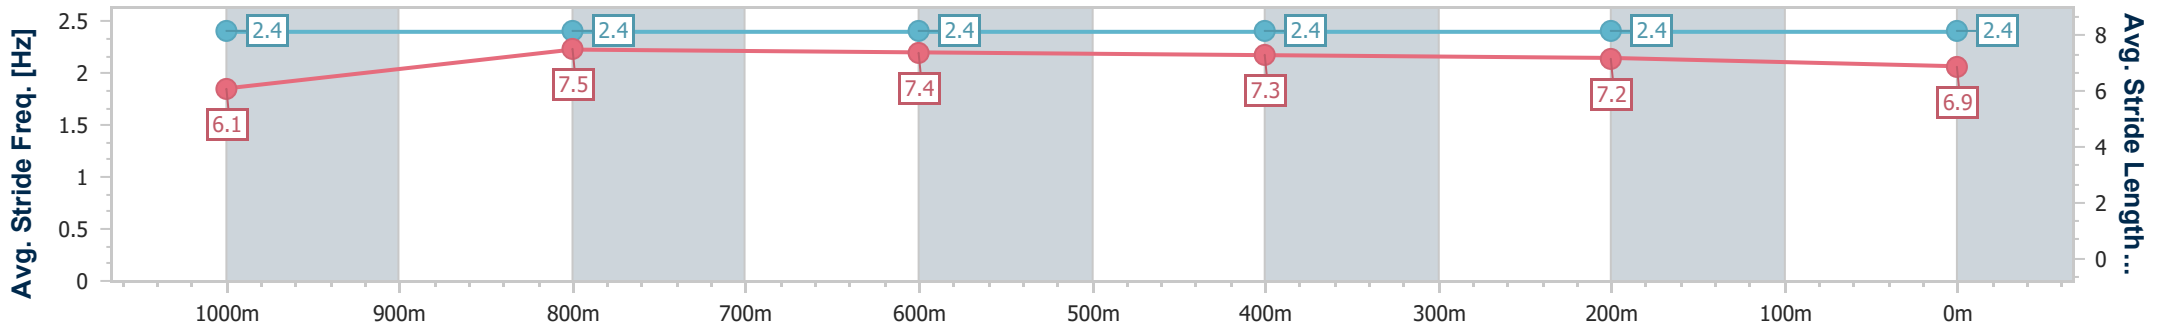

Eagle Farm QLD Professional

Race 7: SKY RACING BENCHMARK 78 Handicap - 1200m

20 January 2024 - 15:53

Track Rating: Soft 5, Weather: Overcast, Rail Position: +1m Entire

BRISBANE RACING CLUB

Section	Overall	1000m	800m	600m	400m	200m
Section Times	1:11.52 [2] (0:13.69)	0:57.83 [7] (0:11.04)	0:46.79 [7] (0:11.40)	0:35.39 [7] (0:11.62)	0:23.77 [8] (0:11.51)	0:12.26 [6] (0:12.26)
Average Speed [km/h]	52.7	66.1	64.1	63.0	62.5	58.7
Top Speed [km/h]	65.3	67.0	66.3	63.8	63.3	61.0
Avg. Dist. to Rail [m]	4.1	2.6	3.2	3.1	4.7	5.1
Avg. Stride Freq. [Hz]	2.4	2.4	2.4	2.4	2.4	2.4
Avg. Stride Length [m]	6.1	7.5	7.4	7.3	7.2	6.9