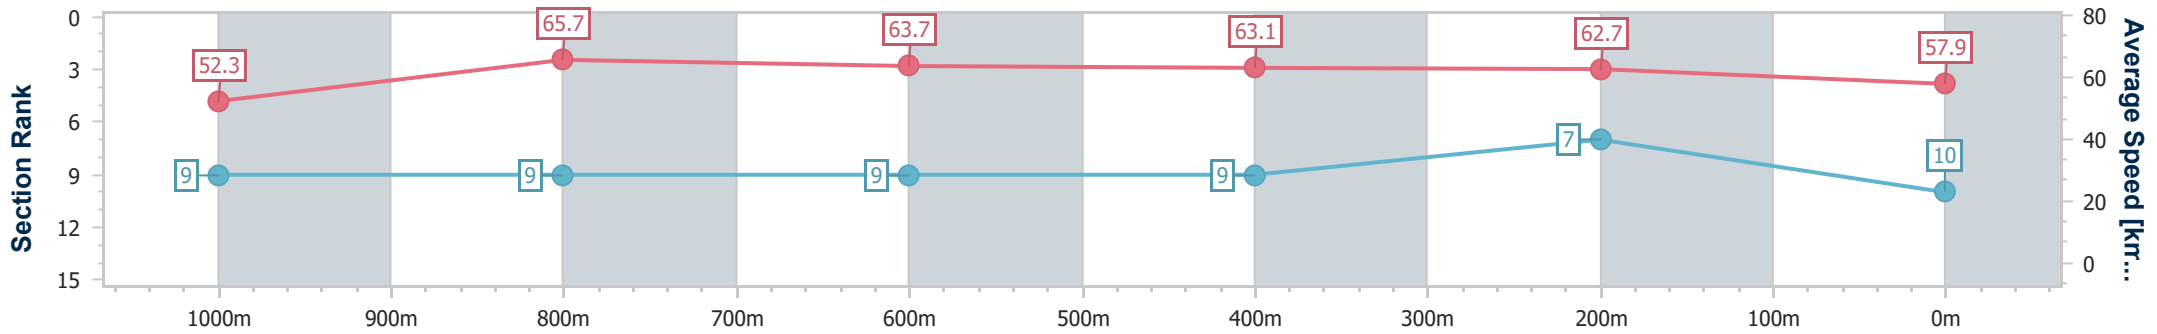

Eagle Farm QLD Professional

Race 7: SKY RACING BENCHMARK 78 Handicap - 1200m

20 January 2024 - 15:53

Track Rating: Soft 5, Weather: Overcast, Rail Position: +1m Entire

BRISBANE RACING CLUB

Section	Overall	1000m	800m	600m	400m	200m
Section Times	1:11.75 [10] (0:13.78)	0:57.97 [9] (0:11.09)	0:46.88 [9] (0:11.38)	0:35.50 [9] (0:11.59)	0:23.91 [9] (0:11.44)	0:12.47 [7] (0:12.47)
Average Speed [km/h]	52.3	65.7	63.7	63.1	62.7	57.9
Top Speed [km/h]	66.0	66.6	66.4	64.2	63.8	61.0
Avg. Dist. to Rail [m]	1.1	2.0	2.3	2.6	2.8	2.7
Avg. Stride Freq. [Hz]	2.3	2.4	2.4	2.4	2.4	2.3
Avg. Stride Length [m]	6.4	7.7	7.5	7.4	7.2	7.0

- [] Ranking at each section and finish
- .-.- No data available at this section
- NA No data available

Horse/Jockey Name	Magic In Me
Final Rank	11
Fastest Section Time (Section)	0:11.05 (1000m)
Top Speed [km/h] (Section)	66.8 (1000m)
Race State	Finished