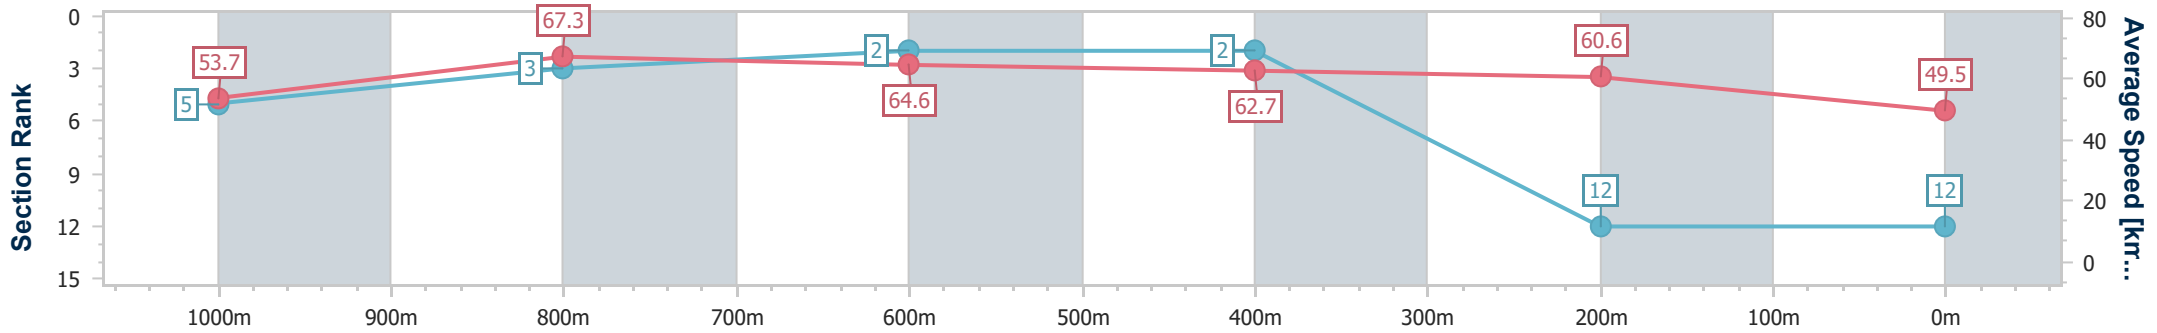

- [] Ranking at each section and finish
- .-.- No data available at this section
- NA No data available

Horse/Jockey Name	Jamaican Rumba
Final Rank	12
Fastest Section Time (Section)	0:11.00 (1000m)
Top Speed [km/h] (Section)	68.1 (1000m)
Race State	Finished

Eagle Farm QLD Professional

Race 7: SKY RACING BENCHMARK 78 Handicap - 1200m

20 January 2024 - 15:53

Track Rating: Soft 5, Weather: Overcast, Rail Position: +1m Entire

BRISBANE RACING CLUB

Section	Overall	1000m	800m	600m	400m	200m
Section Times	1:13.90 [12] (0:13.45)	1:00.45 [5] (0:11.00)	0:49.45 [3] (0:11.33)	0:38.12 [2] (0:11.68)	0:26.44 [2] (0:11.92)	0:14.52 [12] (0:14.52)
Average Speed [km/h]	53.7	67.3	64.6	62.7	60.6	49.5
Top Speed [km/h]	67.0	68.1	66.8	64.8	62.6	57.3
Avg. Dist. to Rail [m]	6.3	4.9	4.3	3.6	7.3	8.6
Avg. Stride Freq. [Hz]	2.2	2.3	2.3	2.3	2.1	2.0
Avg. Stride Length [m]	6.6	8.0	7.8	7.7	7.9	6.7

- [] Ranking at each section and finish
- .-.- No data available at this section
- NA No data available