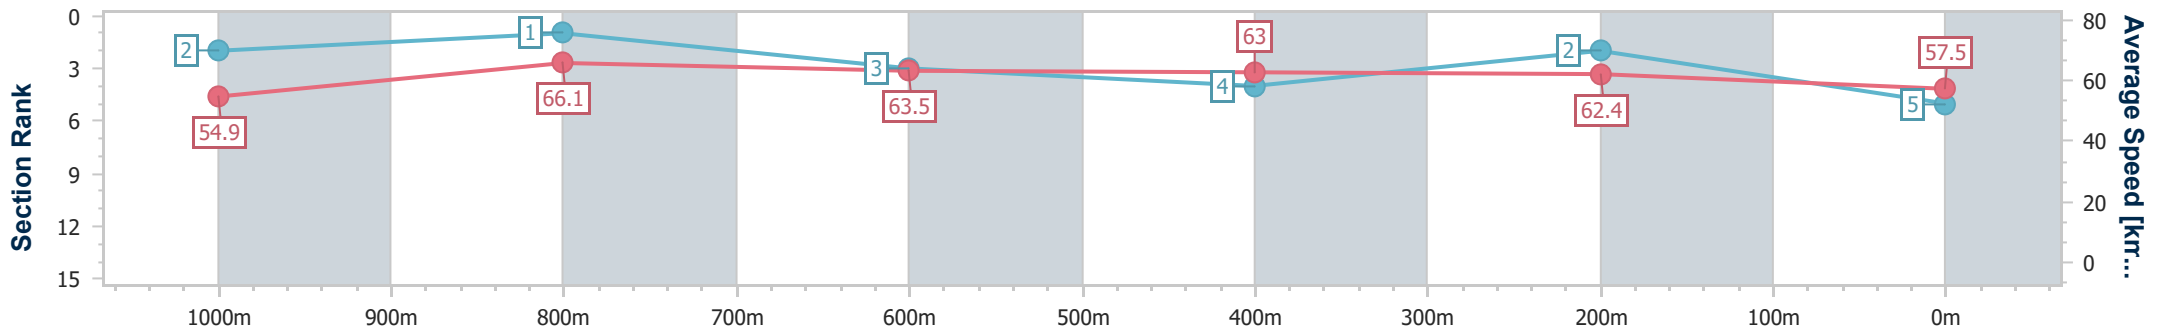

Horse/Jockey Name	Celestial Sol
Final Rank	5
Fastest Section Time (Section)	0:11.12 (1000m)
Top Speed [km/h] (Section)	69.1 (Overall)
Race State	Finished

Eagle Farm QLD Professional
Race 7: SKY RACING BENCHMARK 78 Handicap - 1200m
20 January 2024 - 15:53
Track Rating: Soft 5, Weather: Overcast, Rail Position: +1m Entire

BRISBANE RACING CLUB

Section	Overall	1000m	800m	600m	400m	200m
Section Times	1:11.61 [5] (0:13.11)	0:58.50 [2] (0:11.12)	0:47.38 [1] (0:11.56)	0:35.82 [3] (0:11.73)	0:24.09 [4] (0:11.54)	0:12.55 [2] (0:12.55)
Average Speed [km/h]	54.9	66.1	63.5	63.0	62.4	57.5
Top Speed [km/h]	69.1	68.2	64.6	64.3	64.2	60.7
Avg. Dist. to Rail [m]	4.6	3.5	4.6	5.8	6.5	5.9
Avg. Stride Freq. [Hz]	2.4	2.5	2.5	2.5	2.5	2.4
Avg. Stride Length [m]	6.3	7.3	7.2	7.1	7.0	6.7

- [ ] Ranking at each section and finish
- -.-.- No data available at this section
- NA No data available