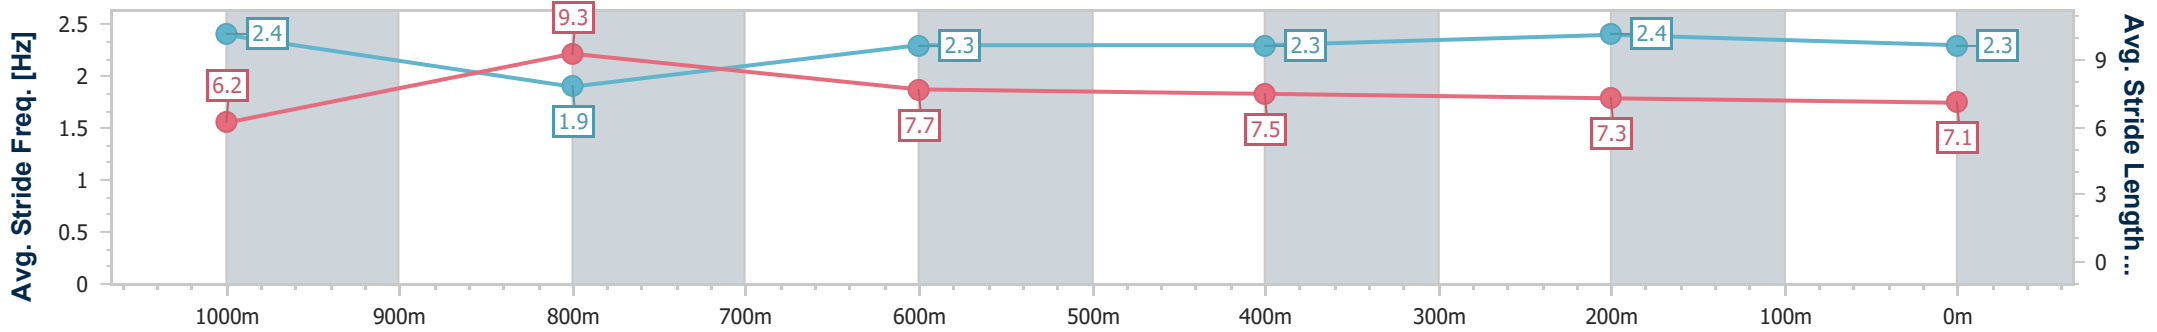

Eagle Farm QLD Professional

Race 7: SKY RACING BENCHMARK 78 Handicap - 1200m

20 January 2024 - 15:53

Track Rating: Soft 5, Weather: Overcast, Rail Position: +1m Entire

BRISBANE RACING CLUB

Section	Overall	1000m	800m	600m	400m	200m
Section Times	1:11.69 [8] (0:13.25)	0:58.44 [3] (0:11.32)	0:47.12 [5] (0:11.30)	0:35.82 [4] (0:11.64)	0:24.18 [3] (0:11.61)	0:12.57 [3] (0:12.57)
Average Speed [km/h]	54.3	64.6	64.3	62.5	62.0	57.4
Top Speed [km/h]	67.5	66.5	65.3	63.9	64.1	60.5
Avg. Dist. to Rail [m]	1.9	3.1	2.0	2.0	4.9	6.9
Avg. Stride Freq. [Hz]	2.4	1.9	2.3	2.3	2.4	2.3
Avg. Stride Length [m]	6.2	9.3	7.7	7.5	7.3	7.1

- [] Ranking at each section and finish
- .-.- No data available at this section
- NA No data available

Horse/Jockey Name	Black On Beauty
Final Rank	9
Fastest Section Time (Section)	0:11.25 (1000m)
Top Speed [km/h] (Section)	68.3 (Overall)
Race State	Finished