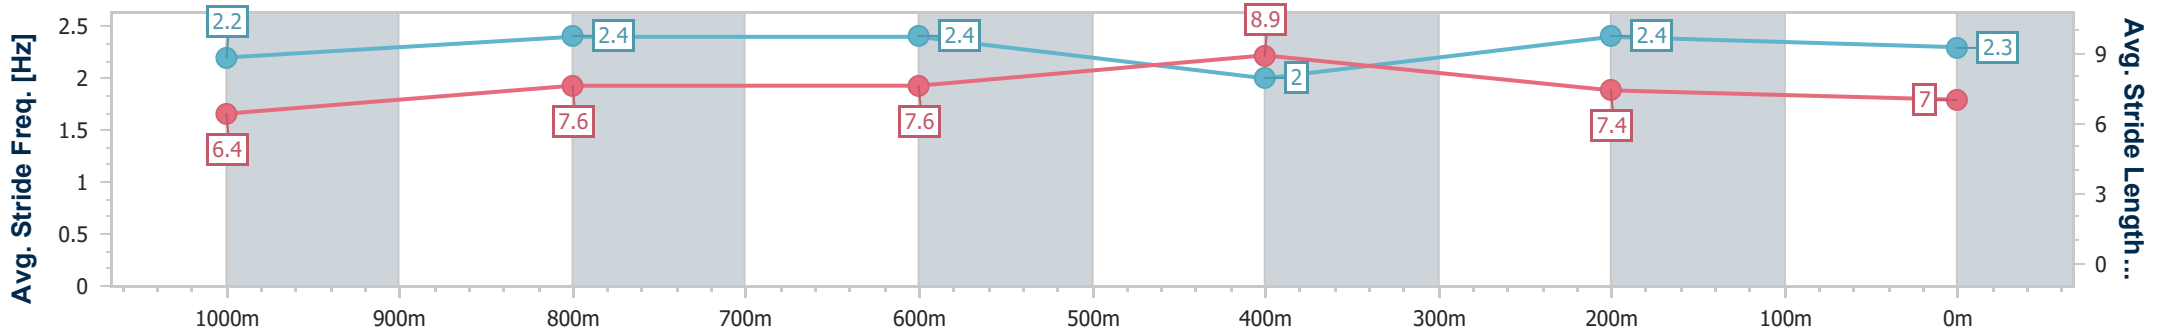

Eagle Farm QLD Professional

Race 7: SKY RACING BENCHMARK 78 Handicap - 1200m

20 January 2024 - 15:53

Track Rating: Soft 5, Weather: Overcast, Rail Position: +1m Entire

BRISBANE RACING CLUB

Section	Overall	1000m	800m	600m	400m	200m
Section Times	1:11.56 [4] (0:14.02)	0:57.54 [10] (0:11.16)	0:46.38 [11] (0:11.38)	0:35.00 [11] (0:11.51)	0:23.49 [12] (0:11.22)	0:12.27 [8] (0:12.27)
Average Speed [km/h]	51.4	65.7	64.4	63.7	64.0	58.7
Top Speed [km/h]	65.3	66.8	65.6	66.2	67.3	60.9
Avg. Dist. to Rail [m]	6.1	3.5	3.2	3.8	8.7	11.0
Avg. Stride Freq. [Hz]	2.2	2.4	2.4	2.0	2.4	2.3
Avg. Stride Length [m]	6.4	7.6	7.6	8.9	7.4	7.0