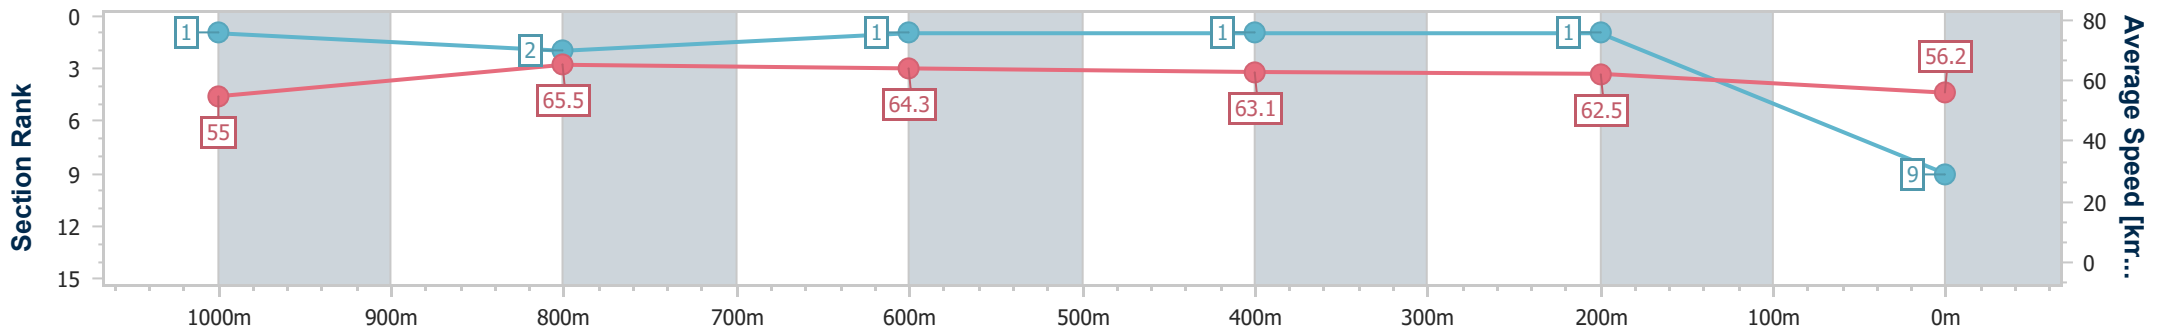

Eagle Farm QLD Professional

Race 7: SKY RACING BENCHMARK 78 Handicap - 1200m

20 January 2024 - 15:53

Track Rating: Soft 5, Weather: Overcast, Rail Position: +1m Entire

BRISBANE RACING CLUB

Section	Overall	1000m	800m	600m	400m	200m
Section Times	1:11.72 [9] (0:13.11)	0:58.61 [1] (0:11.25)	0:47.36 [2] (0:11.37)	0:35.99 [1] (0:11.70)	0:24.29 [1] (0:11.54)	0:12.75 [1] (0:12.75)
Average Speed [km/h]	55.0	65.5	64.3	63.1	62.5	56.2
Top Speed [km/h]	68.3	67.7	65.4	64.6	63.7	60.7
Avg. Dist. to Rail [m]	5.3	4.5	3.5	5.0	8.9	8.8
Avg. Stride Freq. [Hz]	2.3	2.3	2.3	2.3	2.3	2.2
Avg. Stride Length [m]	6.6	7.9	7.8	7.7	7.4	7.0