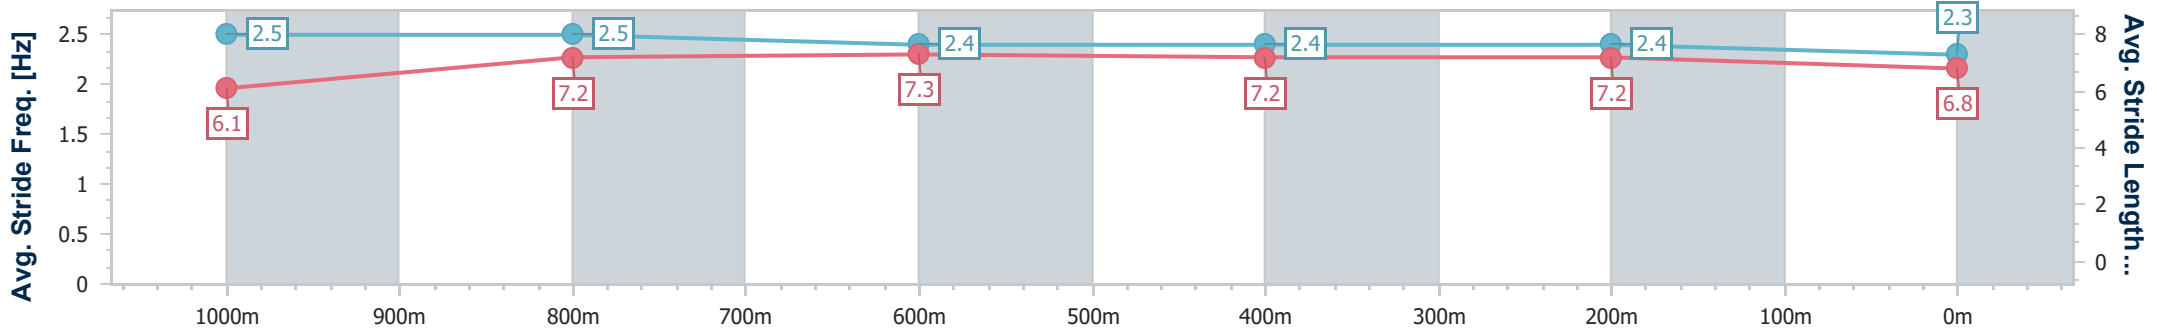

Eagle Farm QLD Professional

Race 7: SKY RACING BENCHMARK 78 Handicap - 1200m

20 January 2024 - 15:53

Track Rating: Soft 5, Weather: Overcast, Rail Position: +1m Entire

BRISBANE RACING CLUB

Section	Overall	1000m	800m	600m	400m	200m
Section Times	1:11.67 [6] (0:13.43)	0:58.24 [4] (0:11.18)	0:47.06 [6] (0:11.42)	0:35.64 [6] (0:11.52)	0:24.12 [5] (0:11.57)	0:12.55 [3] (0:12.55)
Average Speed [km/h]	53.9	64.7	63.3	62.6	62.4	57.4
Top Speed [km/h]	66.6	65.8	65.9	64.1	64.2	60.0
Avg. Dist. to Rail [m]	2.0	1.7	0.5	0.9	2.9	3.5
Avg. Stride Freq. [Hz]	2.5	2.5	2.4	2.4	2.4	2.3
Avg. Stride Length [m]	6.1	7.2	7.3	7.2	7.2	6.8