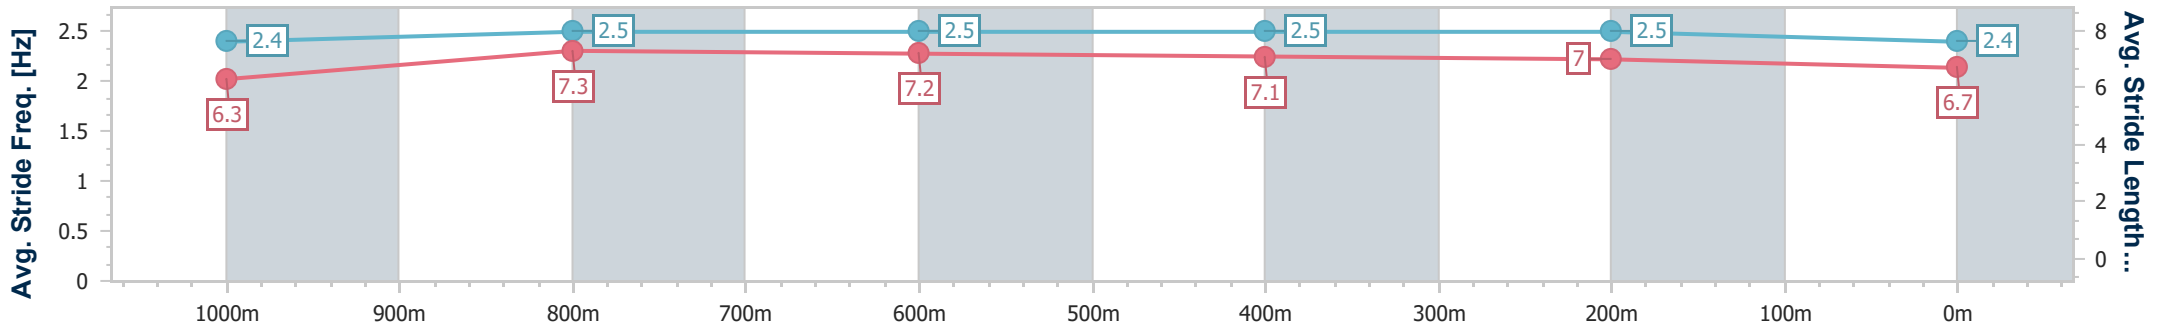

Horse/Jockey Name	Celestial Sol
Final Rank	5
Fastest Section Time (Section)	0:11.12 (1000m)
Top Speed [km/h] (Section)	69.1 (Overall)
Race State	Finished

Eagle Farm QLD Professional
Race 7: SKY RACING BENCHMARK 78 Handicap - 1200m
20 January 2024 - 15:53
Track Rating: Soft 5, Weather: Overcast, Rail Position: +1m Entire

BRISBANE RACING CLUB

Section	Overall	1000m	800m	600m	400m	200m
Section Times	1:11.61 [5] (0:13.11)	0:58.50 [2] (0:11.12)	0:47.38 [1] (0:11.56)	0:35.82 [3] (0:11.73)	0:24.09 [4] (0:11.54)	0:12.55 [2] (0:12.55)
Average Speed [km/h]	54.9	66.1	63.5	63.0	62.4	57.5
Top Speed [km/h]	69.1	68.2	64.6	64.3	64.2	60.7
Avg. Dist. to Rail [m]	4.6	3.5	4.6	5.8	6.5	5.9
Avg. Stride Freq. [Hz]	2.4	2.5	2.5	2.5	2.5	2.4
Avg. Stride Length [m]	6.3	7.3	7.2	7.1	7.0	6.7

- [ ] Ranking at each section and finish
- -.-.- No data available at this section
- NA No data available