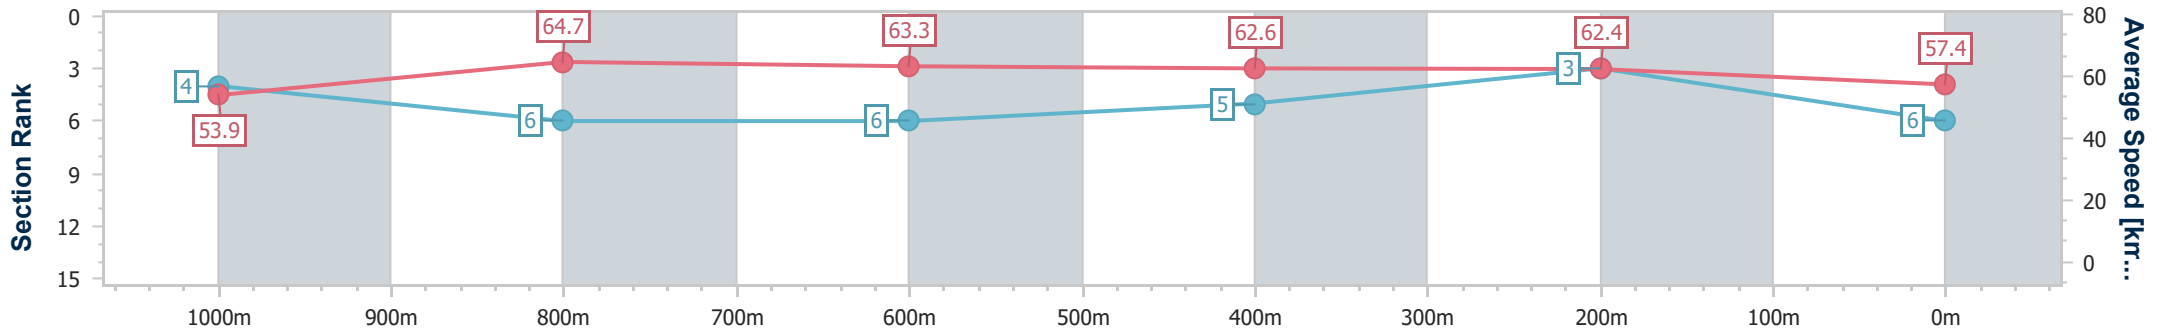

Eagle Farm QLD Professional

Race 7: SKY RACING BENCHMARK 78 Handicap - 1200m

20 January 2024 - 15:53

Track Rating: Soft 5, Weather: Overcast, Rail Position: +1m Entire

BRISBANE RACING CLUB

Section	Overall	1000m	800m	600m	400m	200m
Section Times	1:11.67 [6] (0:13.43)	0:58.24 [4] (0:11.18)	0:47.06 [6] (0:11.42)	0:35.64 [6] (0:11.52)	0:24.12 [5] (0:11.57)	0:12.55 [3] (0:12.55)
Average Speed [km/h]	53.9	64.7	63.3	62.6	62.4	57.4
Top Speed [km/h]	66.6	65.8	65.9	64.1	64.2	60.0
Avg. Dist. to Rail [m]	2.0	1.7	0.5	0.9	2.9	3.5
Avg. Stride Freq. [Hz]	2.5	2.5	2.4	2.4	2.4	2.3
Avg. Stride Length [m]	6.1	7.2	7.3	7.2	7.2	6.8