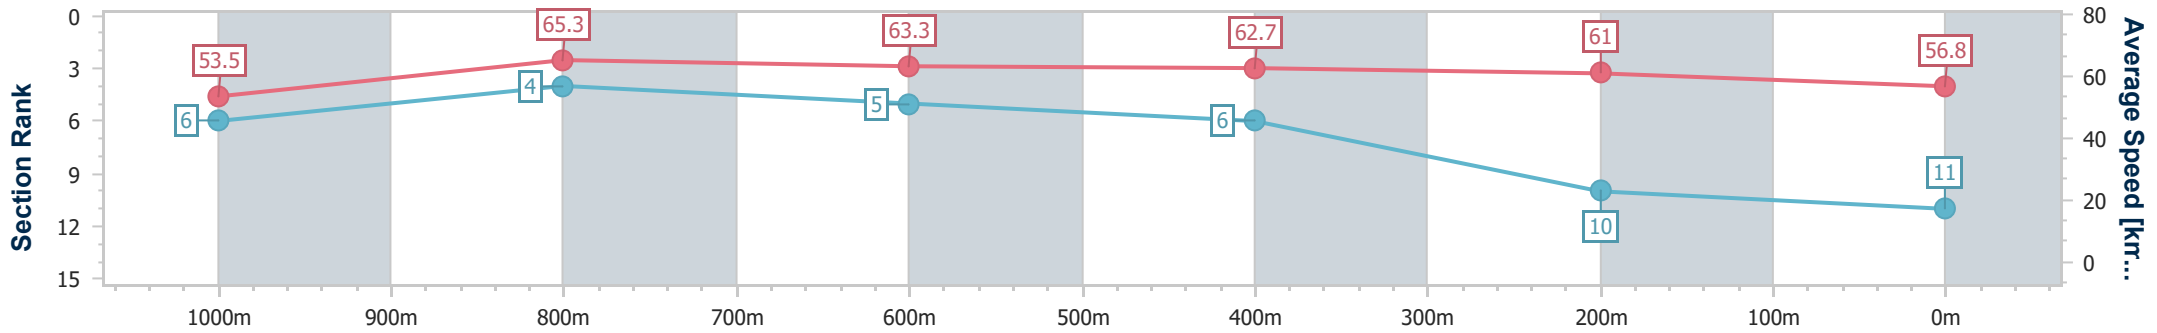

Eagle Farm QLD Professional

Race 7: SKY RACING BENCHMARK 78 Handicap - 1200m

20 January 2024 - 15:53

Track Rating: Soft 5, Weather: Overcast, Rail Position: +1m Entire

BRISBANE RACING CLUB

Section	Overall	1000m	800m	600m	400m	200m
Section Times	1:12.05 [11] (0:13.48)	0:58.57 [6] (0:11.05)	0:47.52 [4] (0:11.39)	0:36.13 [5] (0:11.66)	0:24.47 [6] (0:11.78)	0:12.69 [10]
Average Speed [km/h]	53.5	65.3	63.3	62.7	61.0	56.8
Top Speed [km/h]	66.3	66.8	65.3	63.6	62.1	59.1
Avg. Dist. to Rail [m]	1.0	0.4	0.9	2.6	3.6	4.7
Avg. Stride Freq. [Hz]	2.4	2.5	2.4	2.4	2.4	2.3
Avg. Stride Length [m]	6.3	7.3	7.2	7.3	7.0	6.8

- [] Ranking at each section and finish
- .-.- No data available at this section
- NA No data available

Horse/Jockey Name	Jamaican Rumba
Final Rank	12
Fastest Section Time (Section)	0:11.00 (1000m)
Top Speed [km/h] (Section)	68.1 (1000m)
Race State	Finished