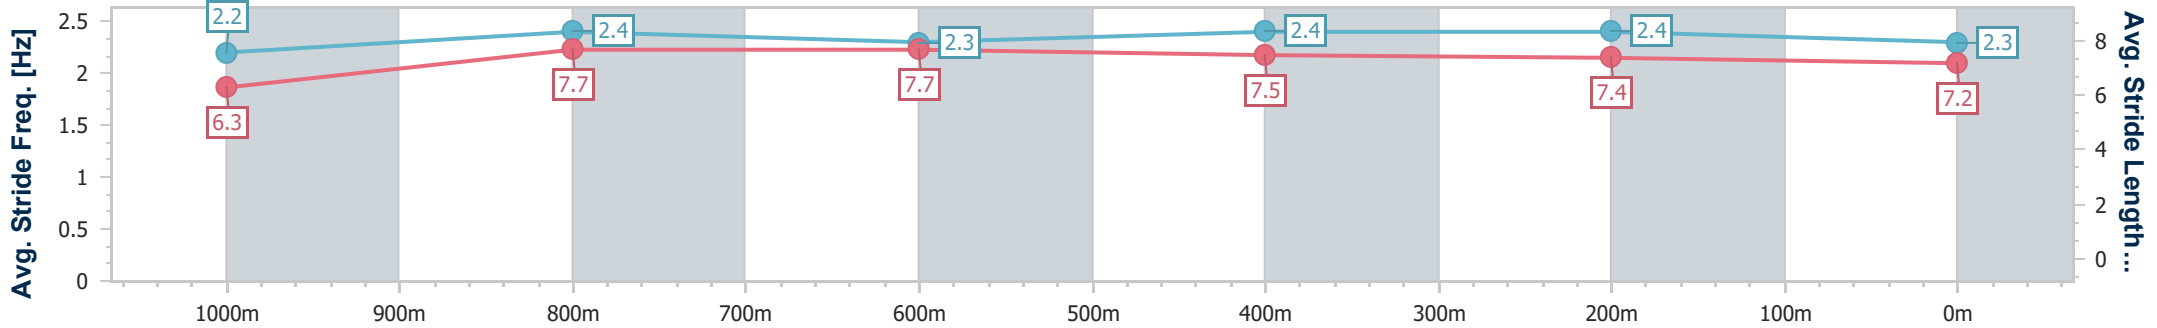

Eagle Farm QLD Professional

Race 7: SKY RACING BENCHMARK 78 Handicap - 1200m

20 January 2024 - 15:53

Track Rating: Soft 5, Weather: Overcast, Rail Position: +1m Entire

BRISBANE RACING CLUB

Section	Overall	1000m	800m	600m	400m	200m
Section Times	1:11.54 [3] (0:14.10)	0:57.44 [11] (0:11.07)	0:46.37 [10] (0:11.36)	0:35.01 [10] (0:11.40)	0:23.61 [10] (0:11.42)	0:12.19 [9] (0:12.19)
Average Speed [km/h]	51.2	66.1	64.1	63.9	63.0	59.1
Top Speed [km/h]	65.2	68.0	65.7	64.7	64.7	61.5
Avg. Dist. to Rail [m]	3.0	3.2	2.5	2.8	7.8	10.8
Avg. Stride Freq. [Hz]	2.2	2.4	2.3	2.4	2.4	2.3
Avg. Stride Length [m]	6.3	7.7	7.7	7.5	7.4	7.2