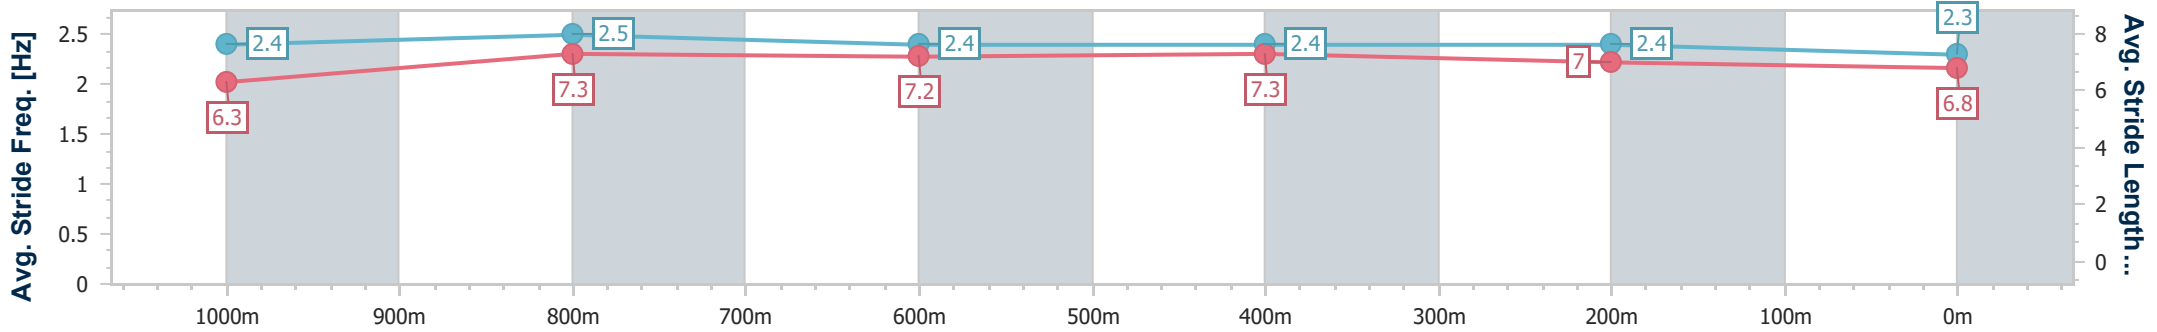

Eagle Farm QLD Professional

Race 7: SKY RACING BENCHMARK 78 Handicap - 1200m

20 January 2024 - 15:53

Track Rating: Soft 5, Weather: Overcast, Rail Position: +1m Entire

BRISBANE RACING CLUB

Section	Overall	1000m	800m	600m	400m	200m
Section Times	1:12.05 [11] (0:13.48)	0:58.57 [6] (0:11.05)	0:47.52 [4] (0:11.39)	0:36.13 [5] (0:11.66)	0:24.47 [6] (0:11.78)	0:12.69 [10]
Average Speed [km/h]	53.5	65.3	63.3	62.7	61.0	56.8
Top Speed [km/h]	66.3	66.8	65.3	63.6	62.1	59.1
Avg. Dist. to Rail [m]	1.0	0.4	0.9	2.6	3.6	4.7
Avg. Stride Freq. [Hz]	2.4	2.5	2.4	2.4	2.4	2.3
Avg. Stride Length [m]	6.3	7.3	7.2	7.3	7.0	6.8

- [] Ranking at each section and finish
- .-.- No data available at this section
- NA No data available

Horse/Jockey Name	Jamaican Rumba
Final Rank	12
Fastest Section Time (Section)	0:11.00 (1000m)
Top Speed [km/h] (Section)	68.1 (1000m)
Race State	Finished