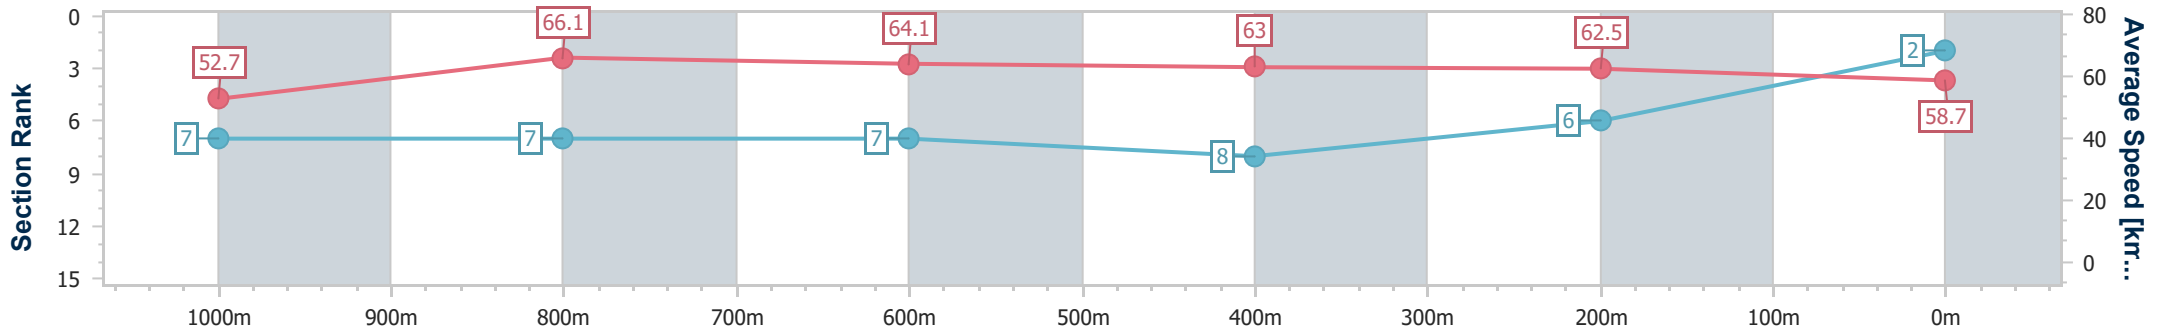

Eagle Farm QLD Professional

Race 7: SKY RACING BENCHMARK 78 Handicap - 1200m

20 January 2024 - 15:53

Track Rating: Soft 5, Weather: Overcast, Rail Position: +1m Entire

BRISBANE RACING CLUB

Section	Overall	1000m	800m	600m	400m	200m
Section Times	1:11.52 [2] (0:13.69)	0:57.83 [7] (0:11.04)	0:46.79 [7] (0:11.40)	0:35.39 [7] (0:11.62)	0:23.77 [8] (0:11.51)	0:12.26 [6] (0:12.26)
Average Speed [km/h]	52.7	66.1	64.1	63.0	62.5	58.7
Top Speed [km/h]	65.3	67.0	66.3	63.8	63.3	61.0
Avg. Dist. to Rail [m]	4.1	2.6	3.2	3.1	4.7	5.1
Avg. Stride Freq. [Hz]	2.4	2.4	2.4	2.4	2.4	2.4
Avg. Stride Length [m]	6.1	7.5	7.4	7.3	7.2	6.9