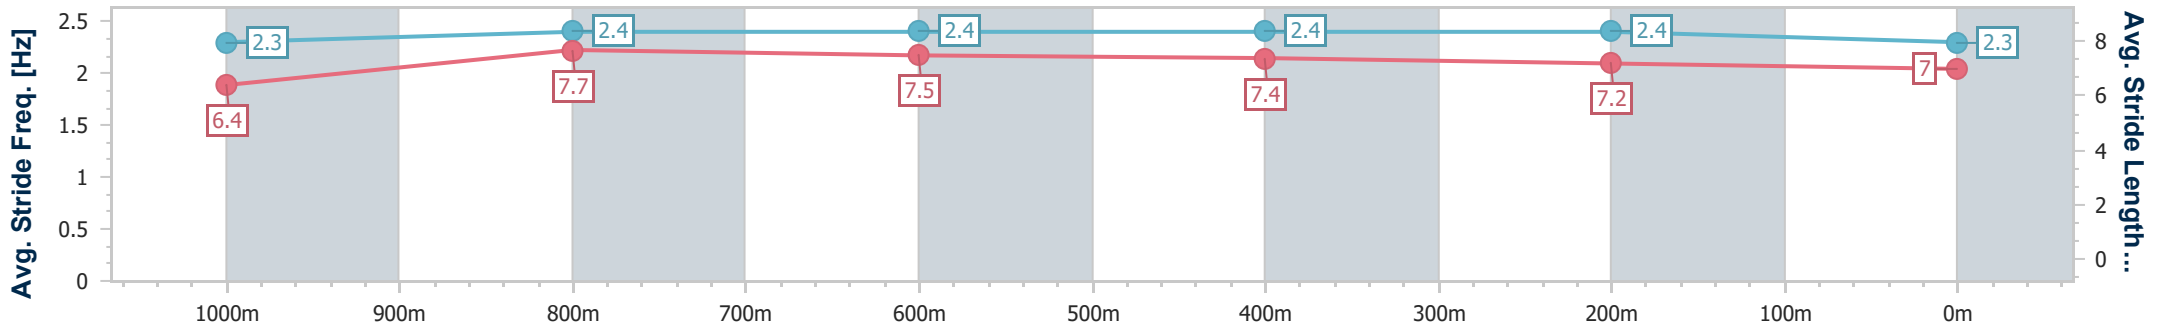

Eagle Farm QLD Professional

Race 7: SKY RACING BENCHMARK 78 Handicap - 1200m

20 January 2024 - 15:53

Track Rating: Soft 5, Weather: Overcast, Rail Position: +1m Entire

BRISBANE RACING CLUB

Section	Overall	1000m	800m	600m	400m	200m
Section Times	1:11.75 [10] (0:13.78)	0:57.97 [9] (0:11.09)	0:46.88 [9] (0:11.38)	0:35.50 [9] (0:11.59)	0:23.91 [9] (0:11.44)	0:12.47 [7] (0:12.47)
Average Speed [km/h]	52.3	65.7	63.7	63.1	62.7	57.9
Top Speed [km/h]	66.0	66.6	66.4	64.2	63.8	61.0
Avg. Dist. to Rail [m]	1.1	2.0	2.3	2.6	2.8	2.7
Avg. Stride Freq. [Hz]	2.3	2.4	2.4	2.4	2.4	2.3
Avg. Stride Length [m]	6.4	7.7	7.5	7.4	7.2	7.0

- [] Ranking at each section and finish
- .-.- No data available at this section
- NA No data available

Horse/Jockey Name	Magic In Me
Final Rank	11
Fastest Section Time (Section)	0:11.05 (1000m)
Top Speed [km/h] (Section)	66.8 (1000m)
Race State	Finished