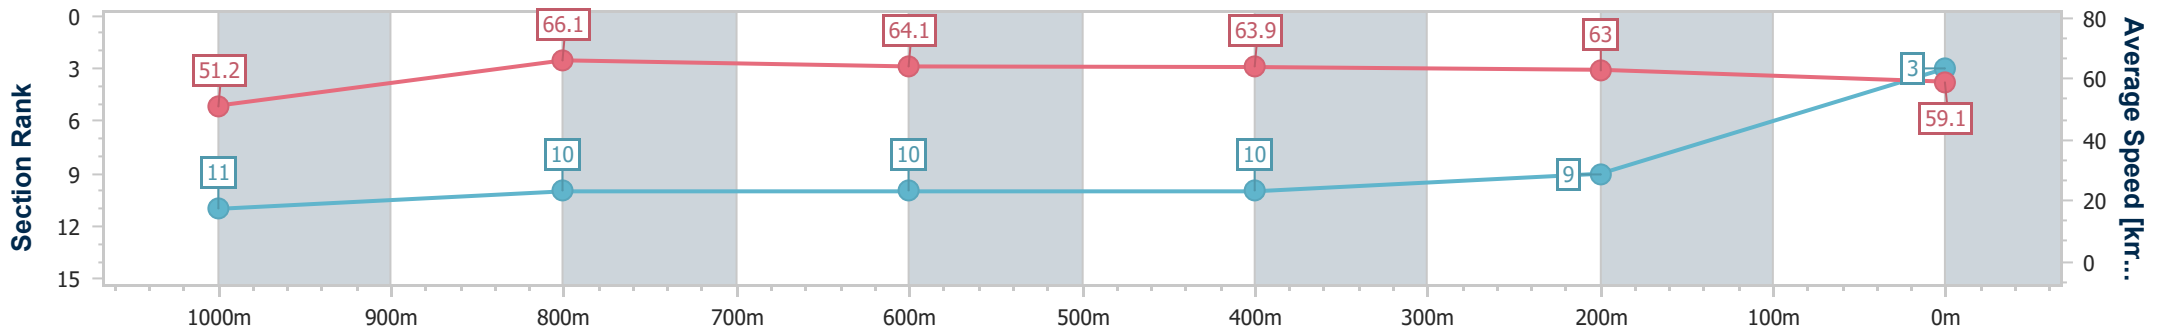

Eagle Farm QLD Professional

Race 7: SKY RACING BENCHMARK 78 Handicap - 1200m

20 January 2024 - 15:53

Track Rating: Soft 5, Weather: Overcast, Rail Position: +1m Entire

BRISBANE RACING CLUB

Section	Overall	1000m	800m	600m	400m	200m
Section Times	1:11.54 [3] (0:14.10)	0:57.44 [11] (0:11.07)	0:46.37 [10] (0:11.36)	0:35.01 [10] (0:11.40)	0:23.61 [10] (0:11.42)	0:12.19 [9] (0:12.19)
Average Speed [km/h]	51.2	66.1	64.1	63.9	63.0	59.1
Top Speed [km/h]	65.2	68.0	65.7	64.7	64.7	61.5
Avg. Dist. to Rail [m]	3.0	3.2	2.5	2.8	7.8	10.8
Avg. Stride Freq. [Hz]	2.2	2.4	2.3	2.4	2.4	2.3
Avg. Stride Length [m]	6.3	7.7	7.7	7.5	7.4	7.2