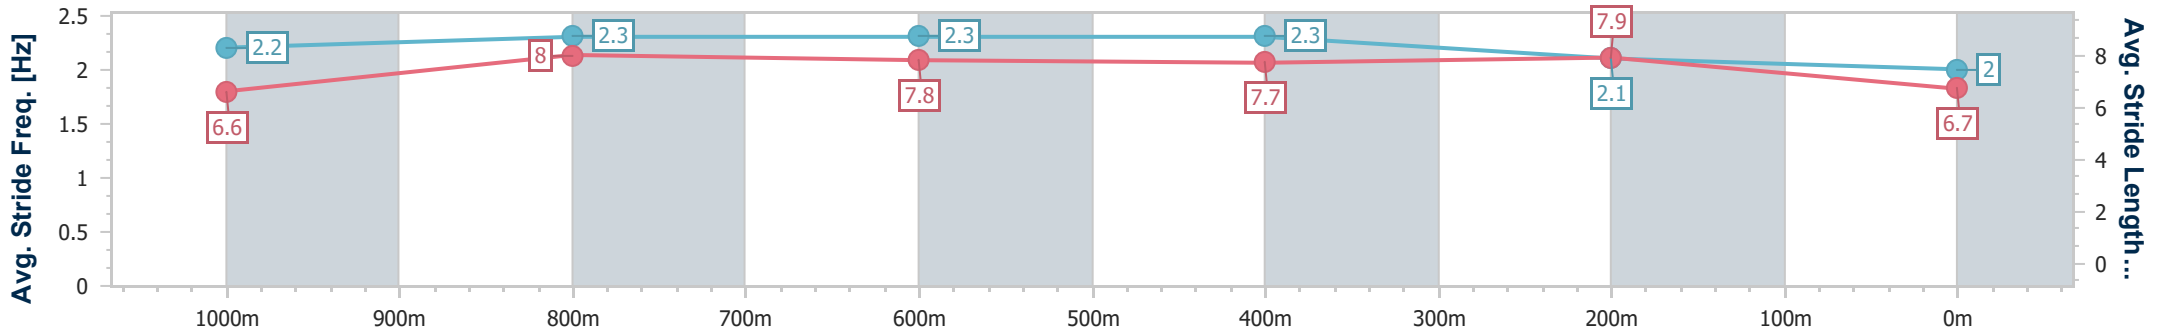

- [] Ranking at each section and finish
- .-.- No data available at this section
- NA No data available

Horse/Jockey Name	Jamaican Rumba
Final Rank	12
Fastest Section Time (Section)	0:11.00 (1000m)
Top Speed [km/h] (Section)	68.1 (1000m)
Race State	Finished

Eagle Farm QLD Professional

Race 7: SKY RACING BENCHMARK 78 Handicap - 1200m

20 January 2024 - 15:53

Track Rating: Soft 5, Weather: Overcast, Rail Position: +1m Entire

BRISBANE RACING CLUB

Section	Overall	1000m	800m	600m	400m	200m
Section Times	1:13.90 [12] (0:13.45)	1:00.45 [5] (0:11.00)	0:49.45 [3] (0:11.33)	0:38.12 [2] (0:11.68)	0:26.44 [2] (0:11.92)	0:14.52 [12] (0:14.52)
Average Speed [km/h]	53.7	67.3	64.6	62.7	60.6	49.5
Top Speed [km/h]	67.0	68.1	66.8	64.8	62.6	57.3
Avg. Dist. to Rail [m]	6.3	4.9	4.3	3.6	7.3	8.6
Avg. Stride Freq. [Hz]	2.2	2.3	2.3	2.3	2.1	2.0
Avg. Stride Length [m]	6.6	8.0	7.8	7.7	7.9	6.7

- [] Ranking at each section and finish
- .-.- No data available at this section
- NA No data available