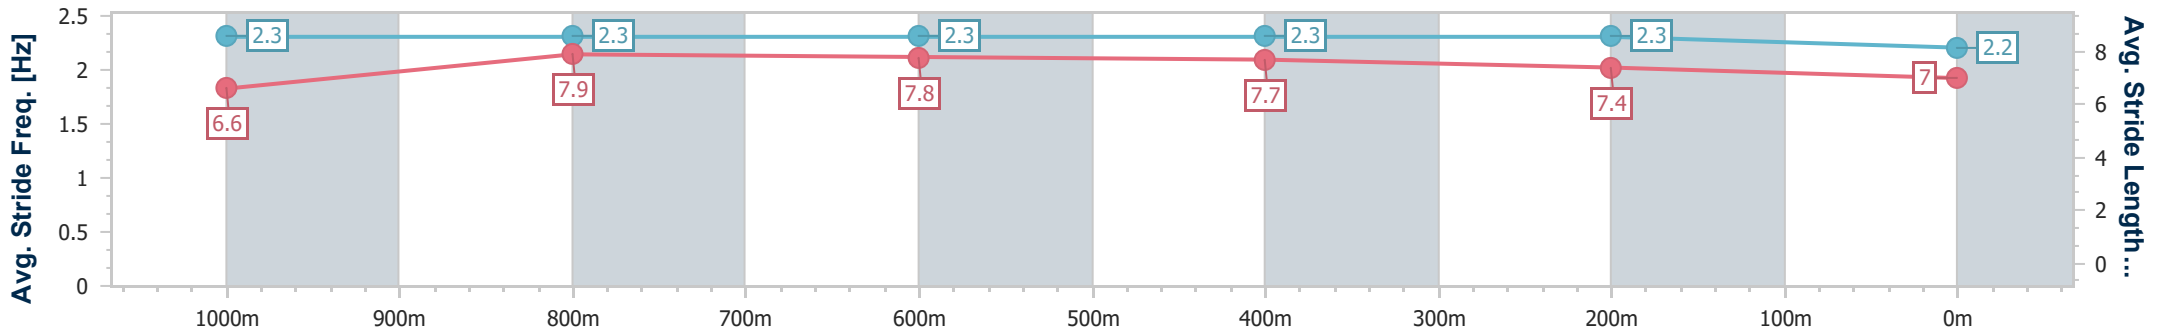

- [] Ranking at each section and finish
- .-.- No data available at this section
- NA No data available

Horse/Jockey Name	Black On Beauty
Final Rank	9
Fastest Section Time (Section)	0:11.25 (1000m)
Top Speed [km/h] (Section)	68.3 (Overall)
Race State	Finished

Eagle Farm QLD Professional

Race 7: SKY RACING BENCHMARK 78 Handicap - 1200m

20 January 2024 - 15:53

Track Rating: Soft 5, Weather: Overcast, Rail Position: +1m Entire

BRISBANE RACING CLUB

Section	Overall	1000m	800m	600m	400m	200m
Section Times	1:11.72 [9] (0:13.11)	0:58.61 [1] (0:11.25)	0:47.36 [2] (0:11.37)	0:35.99 [1] (0:11.70)	0:24.29 [1] (0:11.54)	0:12.75 [1] (0:12.75)
Average Speed [km/h]	55.0	65.5	64.3	63.1	62.5	56.2
Top Speed [km/h]	68.3	67.7	65.4	64.6	63.7	60.7
Avg. Dist. to Rail [m]	5.3	4.5	3.5	5.0	8.9	8.8
Avg. Stride Freq. [Hz]	2.3	2.3	2.3	2.3	2.3	2.2
Avg. Stride Length [m]	6.6	7.9	7.8	7.7	7.4	7.0