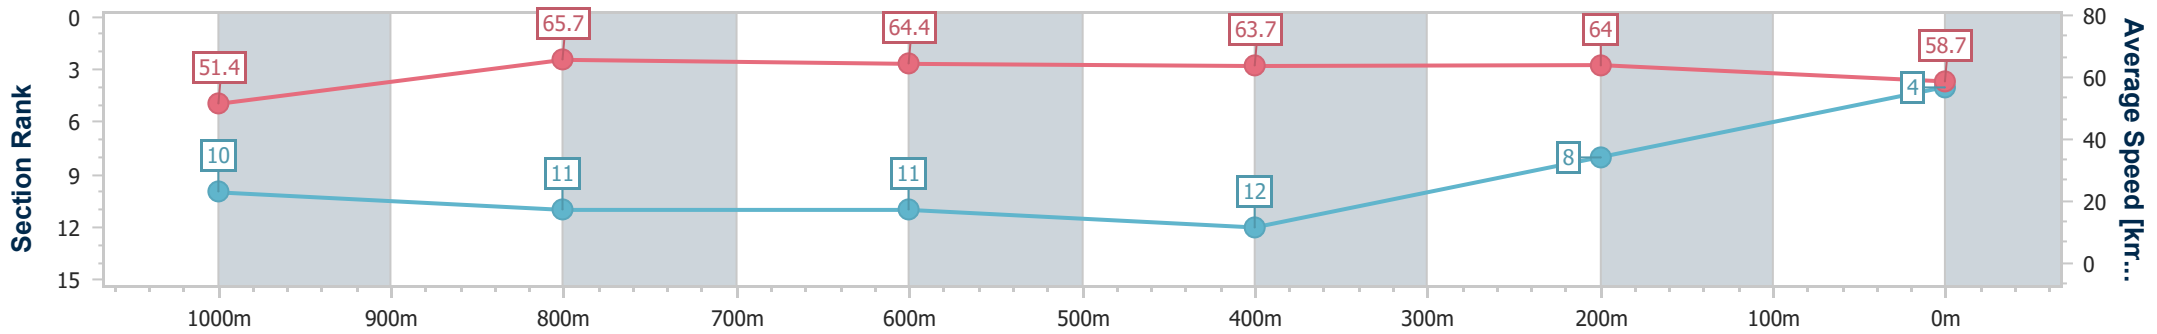

Eagle Farm QLD Professional

Race 7: SKY RACING BENCHMARK 78 Handicap - 1200m

20 January 2024 - 15:53

Track Rating: Soft 5, Weather: Overcast, Rail Position: +1m Entire

BRISBANE RACING CLUB

Section	Overall	1000m	800m	600m	400m	200m
Section Times	1:11.56 [4] (0:14.02)	0:57.54 [10] (0:11.16)	0:46.38 [11] (0:11.38)	0:35.00 [11] (0:11.51)	0:23.49 [12] (0:11.22)	0:12.27 [8] (0:12.27)
Average Speed [km/h]	51.4	65.7	64.4	63.7	64.0	58.7
Top Speed [km/h]	65.3	66.8	65.6	66.2	67.3	60.9
Avg. Dist. to Rail [m]	6.1	3.5	3.2	3.8	8.7	11.0
Avg. Stride Freq. [Hz]	2.2	2.4	2.4	2.0	2.4	2.3
Avg. Stride Length [m]	6.4	7.6	7.6	8.9	7.4	7.0