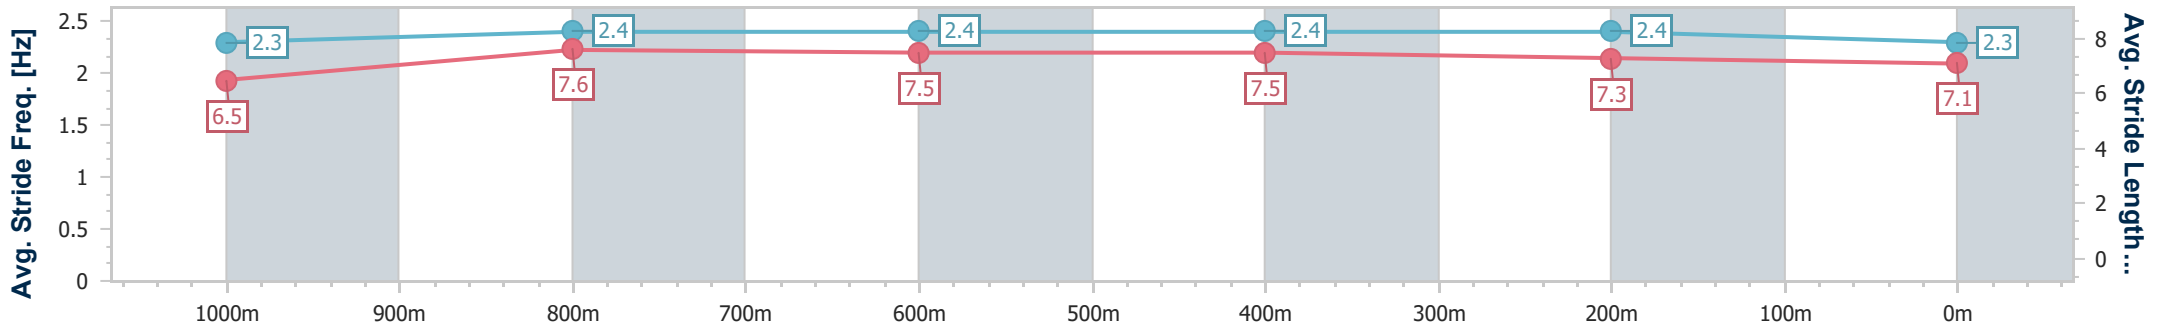

20 January 2024 - 15:53

Track Rating: Soft 5, Weather: Overcast, Rail Position: +1m Entire

BRISBANE RACING CLUB

Section	Overall	1000m	800m	600m	400m	200m
Section Times	1:11.42 [1] (0:13.69)	0:57.73 [8] (0:11.10)	0:46.63 [8] (0:11.41)	0:35.22 [8] (0:11.54)	0:23.68 [7] (0:11.39)	0:12.29 [5]
Average Speed [km/h]	52.8	66.3	64.2	63.7	63.3	58.4
Top Speed [km/h]	66.4	67.1	65.6	65.0	65.0	61.0
Avg. Dist. to Rail [m]	7.0	4.2	4.1	4.0	7.9	9.4
Avg. Stride Freq. [Hz]	2.3	2.4	2.4	2.4	2.4	2.3
Avg. Stride Length [m]	6.5	7.6	7.5	7.5	7.3	7.1