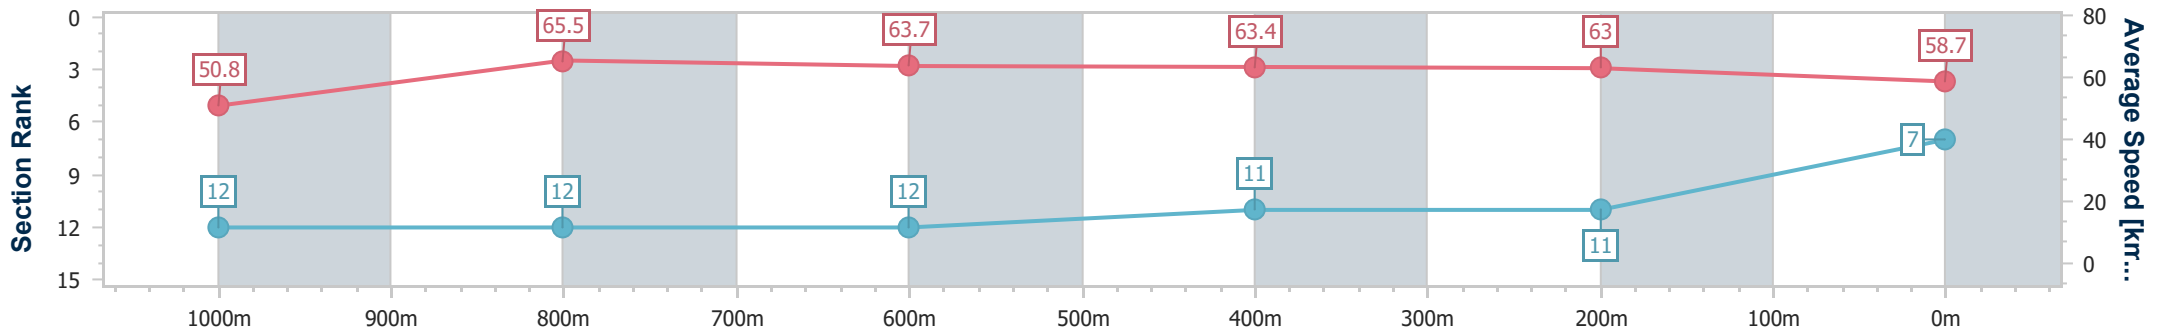

Eagle Farm QLD Professional

Race 7: SKY RACING BENCHMARK 78 Handicap - 1200m

20 January 2024 - 15:53

Track Rating: Soft 5, Weather: Overcast, Rail Position: +1m Entire

BRISBANE RACING CLUB

Section	Overall	1000m	800m	600m	400m	200m
Section Times	1:11.67 [7] (0:14.15)	0:57.52 [12] (0:11.07)	0:46.45 [12] (0:11.38)	0:35.07 [12] (0:11.37)	0:23.70 [11] (0:11.41)	0:12.29 [11] (0:12.29)
Average Speed [km/h]	50.8	65.5	63.7	63.4	63.0	58.7
Top Speed [km/h]	66.8	66.6	65.3	64.4	64.7	60.7
Avg. Dist. to Rail [m]	2.0	0.9	1.6	0.7	5.2	7.9
Avg. Stride Freq. [Hz]	2.3	2.5	2.4	2.5	2.5	2.4
Avg. Stride Length [m]	6.2	7.3	7.3	7.0	7.1	6.9