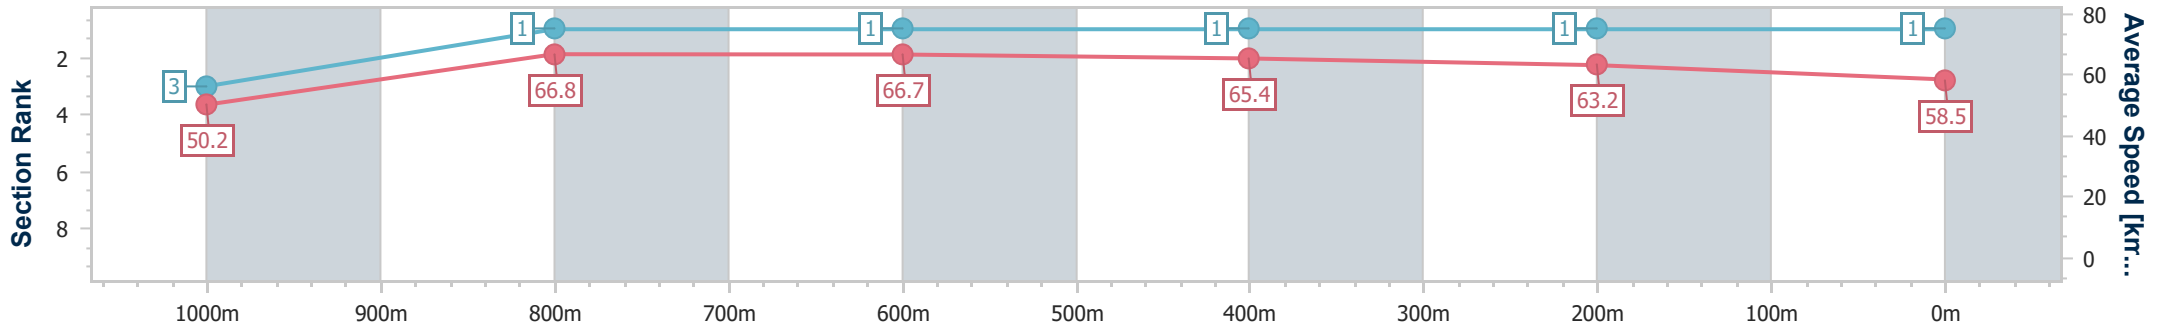

### Ipswich QLD Professional

Race 2: IEEC.COM.AU Class 2 Handicap - 1200m

27 January 2024 - 14:14

Track Rating: Good 4, Weather: Fine, Rail Position: True

Section	Overall	1000m	800m	600m	400m	200m
Section Times	1:10.43 [1] (0:14.31)	0:56.12 [3] (0:10.83)	0:45.29 [1] (0:10.75)	0:34.54 [1] (0:10.88)	0:23.66 [1] (0:11.30)	0:12.36 [1] (0:12.36)
Average Speed [km/h]	50.2	66.8	66.7	65.4	63.2	58.5
Top Speed [km/h]	65.3	67.6	67.4	67.0	65.0	62.2
Avg. Dist. to Rail [m]	5.8	2.4	1.0	1.8	1.1	0.7
Avg. Stride Freq. [Hz]	2.1	2.4	2.4	2.4	2.4	2.3
Avg. Stride Length [m]	6.8	7.7	7.7	7.5	7.3	7.0