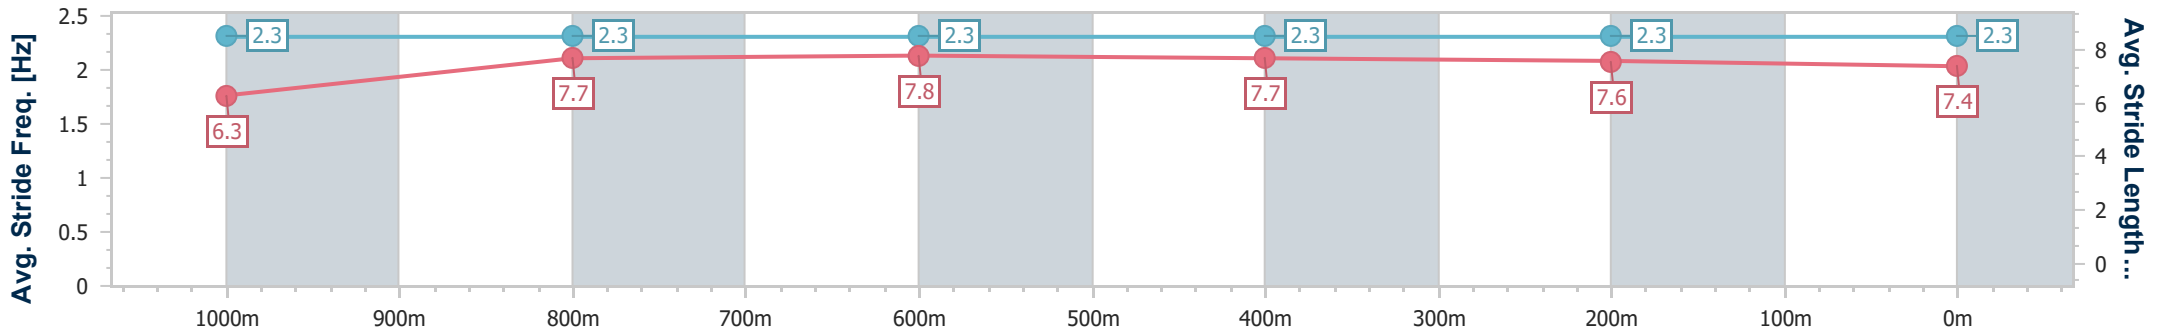

### Ipswich QLD Professional

Race 2: IEEC.COM.AU Class 2 Handicap - 1200m

27 January 2024 - 14:14

Track Rating: Good 4, Weather: Fine, Rail Position: True

Section	Overall	1000m	800m	600m	400m	200m
Section Times	1:10.98 [6] (0:14.21)	0:56.77 [1] (0:11.10)	0:45.67 [4] (0:11.04)	0:34.63 [4] (0:11.13)	0:23.50 [5] (0:11.57)	0:11.93 [6] (0:11.93)
Average Speed [km/h]	50.7	65.0	65.3	64.5	62.3	60.2
Top Speed [km/h]	65.9	65.9	65.4	65.0	63.5	62.2
Avg. Dist. to Rail [m]	4.3	1.0	0.2	0.4	0.9	2.4
Avg. Stride Freq. [Hz]	2.3	2.3	2.3	2.3	2.3	2.3
Avg. Stride Length [m]	6.3	7.7	7.8	7.7	7.6	7.4

- [ ] Ranking at each section and finish
- .-.- No data available at this section
- NA No data available