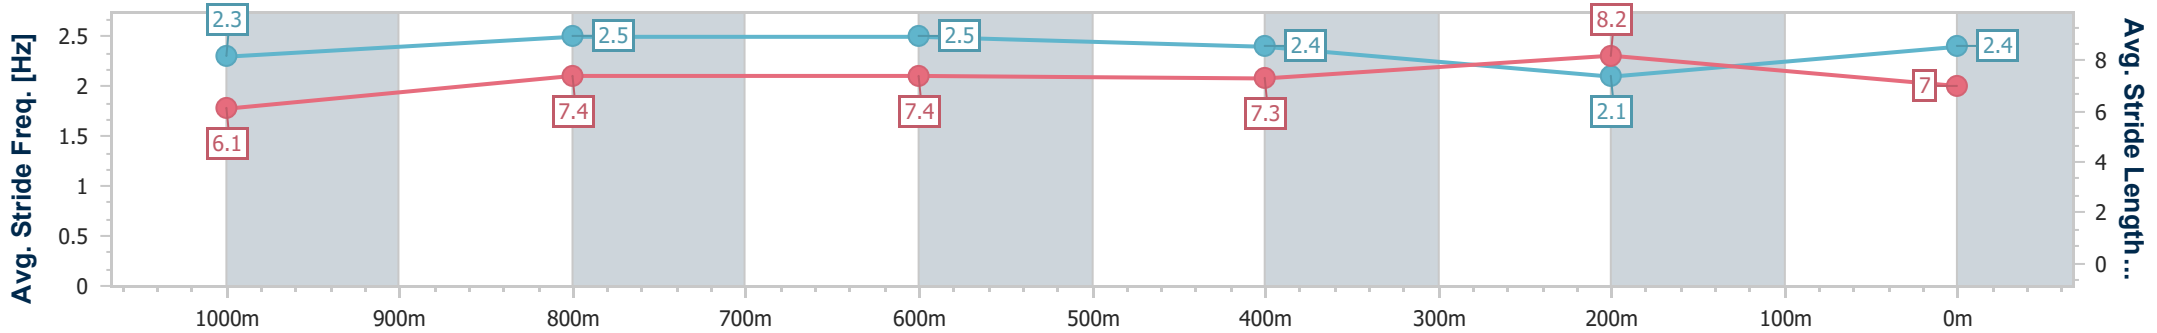

### Ipswich QLD Professional

Race 2: IEEC.COM.AU Class 2 Handicap - 1200m

27 January 2024 - 14:14

Track Rating: Good 4, Weather: Fine, Rail Position: True

Section	Overall	1000m	800m	600m	400m	200m
Section Times	1:10.66 [3] (0:14.59)	0:56.07 [6] (0:10.90)	0:45.17 [5] (0:11.00)	0:34.17 [5] (0:11.17)	0:23.00 [6] (0:11.31)	0:11.69 [5] (0:11.69)
Average Speed [km/h]	49.3	65.8	65.8	64.3	63.7	61.4
Top Speed [km/h]	65.1	66.6	66.3	65.3	64.6	63.6
Avg. Dist. to Rail [m]	6.0	1.2	0.6	1.1	1.0	2.1
Avg. Stride Freq. [Hz]	2.3	2.5	2.5	2.4	2.1	2.4
Avg. Stride Length [m]	6.1	7.4	7.4	7.3	8.2	7.0