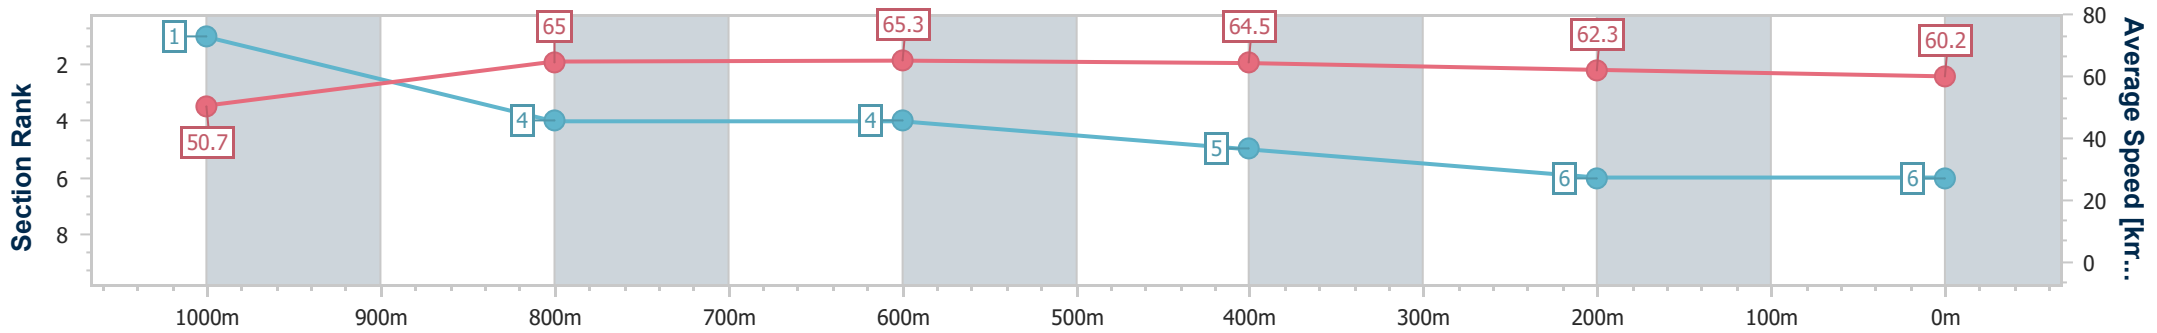

### Ipswich QLD Professional

Race 2: IEEC.COM.AU Class 2 Handicap - 1200m

27 January 2024 - 14:14

Track Rating: Good 4, Weather: Fine, Rail Position: True

Section	Overall	1000m	800m	600m	400m	200m
Section Times	1:10.98 [6] (0:14.21)	0:56.77 [1] (0:11.10)	0:45.67 [4] (0:11.04)	0:34.63 [4] (0:11.13)	0:23.50 [5] (0:11.57)	0:11.93 [6] (0:11.93)
Average Speed [km/h]	50.7	65.0	65.3	64.5	62.3	60.2
Top Speed [km/h]	65.9	65.9	65.4	65.0	63.5	62.2
Avg. Dist. to Rail [m]	4.3	1.0	0.2	0.4	0.9	2.4
Avg. Stride Freq. [Hz]	2.3	2.3	2.3	2.3	2.3	2.3
Avg. Stride Length [m]	6.3	7.7	7.8	7.7	7.6	7.4

- [ ] Ranking at each section and finish
- .-.- No data available at this section
- NA No data available