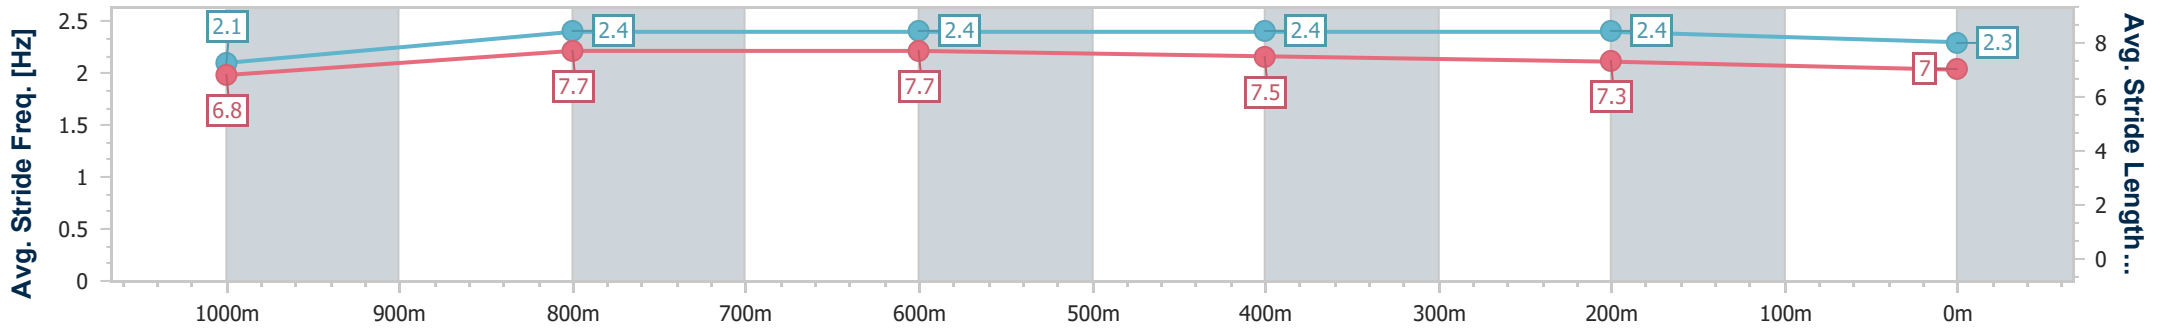

### Ipswich QLD Professional

Race 2: IEEC.COM.AU Class 2 Handicap - 1200m

27 January 2024 - 14:14

Track Rating: Good 4, Weather: Fine, Rail Position: True

Section	Overall	1000m	800m	600m	400m	200m
Section Times	1:10.43 [1] (0:14.31)	0:56.12 [3] (0:10.83)	0:45.29 [1] (0:10.75)	0:34.54 [1] (0:10.88)	0:23.66 [1] (0:11.30)	0:12.36 [1] (0:12.36)
Average Speed [km/h]	50.2	66.8	66.7	65.4	63.2	58.5
Top Speed [km/h]	65.3	67.6	67.4	67.0	65.0	62.2
Avg. Dist. to Rail [m]	5.8	2.4	1.0	1.8	1.1	0.7
Avg. Stride Freq. [Hz]	2.1	2.4	2.4	2.4	2.4	2.3
Avg. Stride Length [m]	6.8	7.7	7.7	7.5	7.3	7.0