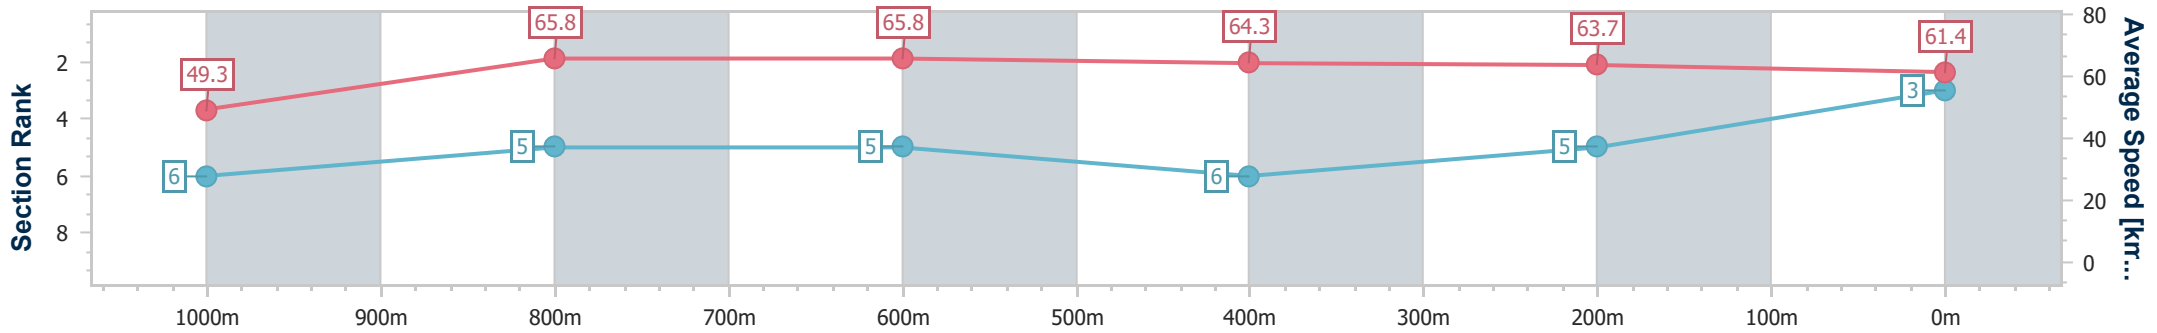

### Ipswich QLD Professional

Race 2: IEEC.COM.AU Class 2 Handicap - 1200m

27 January 2024 - 14:14

Track Rating: Good 4, Weather: Fine, Rail Position: True

Section	Overall	1000m	800m	600m	400m	200m
Section Times	1:10.66 [3] (0:14.59)	0:56.07 [6] (0:10.90)	0:45.17 [5] (0:11.00)	0:34.17 [5] (0:11.17)	0:23.00 [6] (0:11.31)	0:11.69 [5] (0:11.69)
Average Speed [km/h]	49.3	65.8	65.8	64.3	63.7	61.4
Top Speed [km/h]	65.1	66.6	66.3	65.3	64.6	63.6
Avg. Dist. to Rail [m]	6.0	1.2	0.6	1.1	1.0	2.1
Avg. Stride Freq. [Hz]	2.3	2.5	2.5	2.4	2.1	2.4
Avg. Stride Length [m]	6.1	7.4	7.4	7.3	8.2	7.0