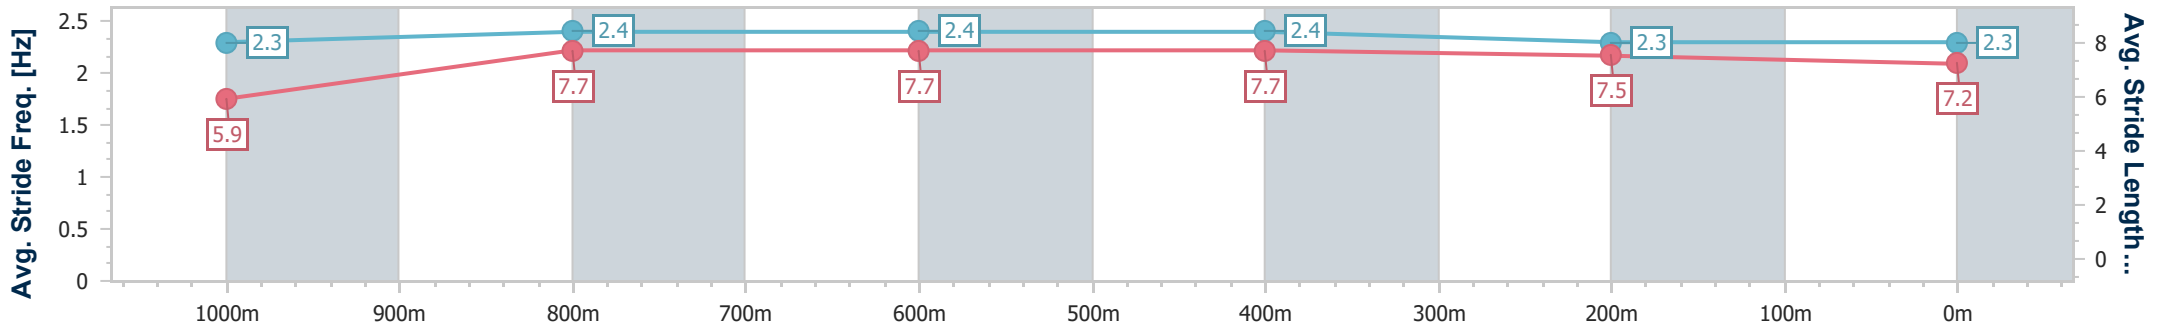

### Ipswich QLD Professional

Race 2: IEEC.COM.AU Class 2 Handicap - 1200m

27 January 2024 - 14:14

Track Rating: Good 4, Weather: Fine, Rail Position: True

Section	Overall	1000m	800m	600m	400m	200m
Section Times	1:10.97 [5] (0:14.57)	0:56.40 [5] (0:11.09)	0:45.31 [6] (0:10.99)	0:34.32 [6] (0:10.83)	0:23.49 [4] (0:11.37)	0:12.12 [3] (0:12.12)
Average Speed [km/h]	49.4	65.4	65.5	66.2	63.4	59.3
Top Speed [km/h]	66.3	66.5	65.8	66.5	65.4	61.9
Avg. Dist. to Rail [m]	7.2	2.5	0.5	0.6	1.3	3.2
Avg. Stride Freq. [Hz]	2.3	2.4	2.4	2.4	2.3	2.3
Avg. Stride Length [m]	5.9	7.7	7.7	7.7	7.5	7.2