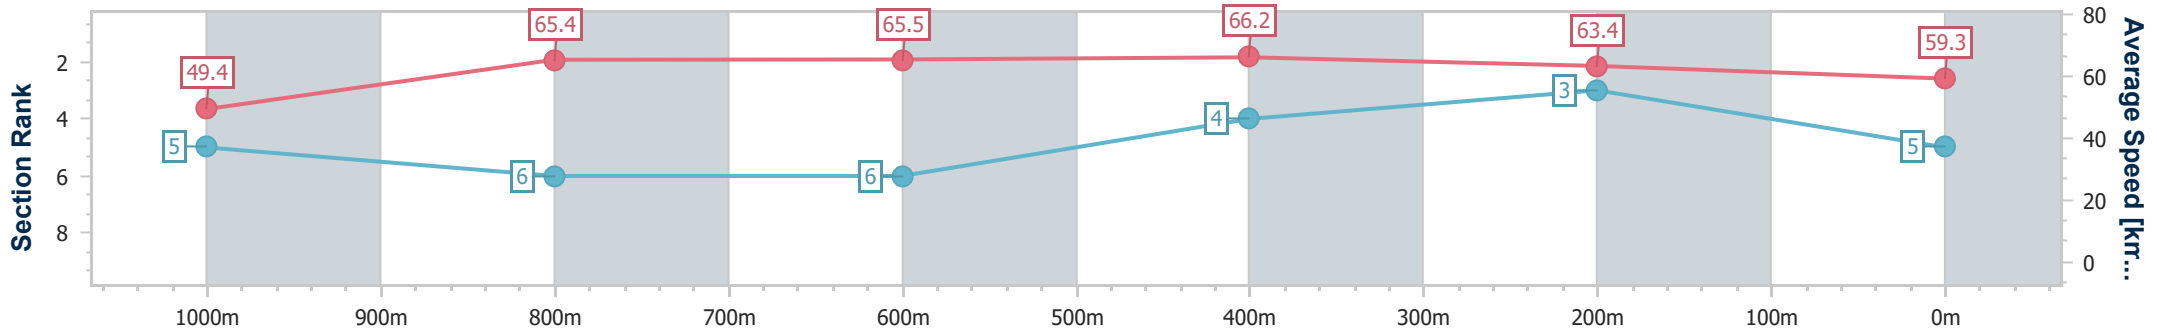

### Ipswich QLD Professional

Race 2: IEEC.COM.AU Class 2 Handicap - 1200m

27 January 2024 - 14:14

Track Rating: Good 4, Weather: Fine, Rail Position: True

Section	Overall	1000m	800m	600m	400m	200m
Section Times	1:10.97 [5] (0:14.57)	0:56.40 [5] (0:11.09)	0:45.31 [6] (0:10.99)	0:34.32 [6] (0:10.83)	0:23.49 [4] (0:11.37)	0:12.12 [3] (0:12.12)
Average Speed [km/h]	49.4	65.4	65.5	66.2	63.4	59.3
Top Speed [km/h]	66.3	66.5	65.8	66.5	65.4	61.9
Avg. Dist. to Rail [m]	7.2	2.5	0.5	0.6	1.3	3.2
Avg. Stride Freq. [Hz]	2.3	2.4	2.4	2.4	2.3	2.3
Avg. Stride Length [m]	5.9	7.7	7.7	7.7	7.5	7.2