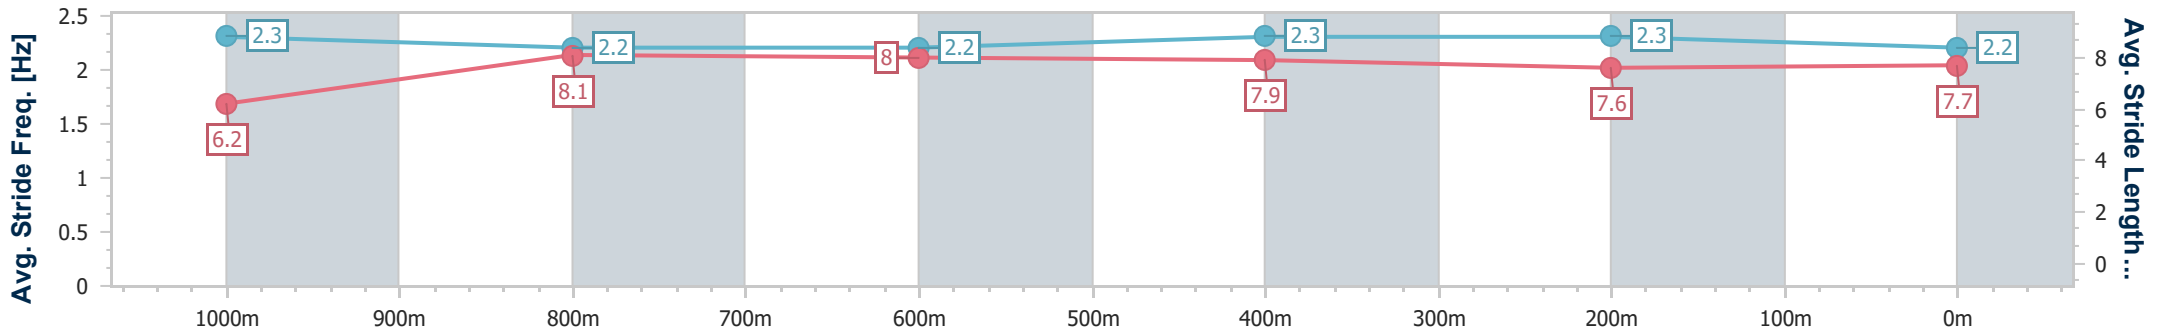

### Ipswich QLD Professional

Race 2: IEEC.COM.AU Class 2 Handicap - 1200m

27 January 2024 - 14:14

Track Rating: Good 4, Weather: Fine, Rail Position: True

Section	Overall	1000m	800m	600m	400m	200m
Section Times	1:10.92 [4] (0:14.27)	0:56.65 [2] (0:11.03)	0:45.62 [3] (0:11.04)	0:34.58 [3] (0:11.08)	0:23.50 [3] (0:11.49)	0:12.01 [4] (0:12.01)
Average Speed [km/h]	50.4	65.4	65.2	64.5	62.4	60.0
Top Speed [km/h]	65.0	65.6	65.1	64.8	63.8	61.6
Avg. Dist. to Rail [m]	2.6	0.5	0.5	0.9	0.5	0.5
Avg. Stride Freq. [Hz]	2.3	2.2	2.2	2.3	2.3	2.2
Avg. Stride Length [m]	6.2	8.1	8.0	7.9	7.6	7.7

- [ ] Ranking at each section and finish
- .-.- No data available at this section
- NA No data available

Horse/Jockey Name	Kalumburu
Final Rank	5
Fastest Section Time (Section)	0:10.83 (600m)
Top Speed [km/h] (Section)	66.5 (600m)
Race State	Finished