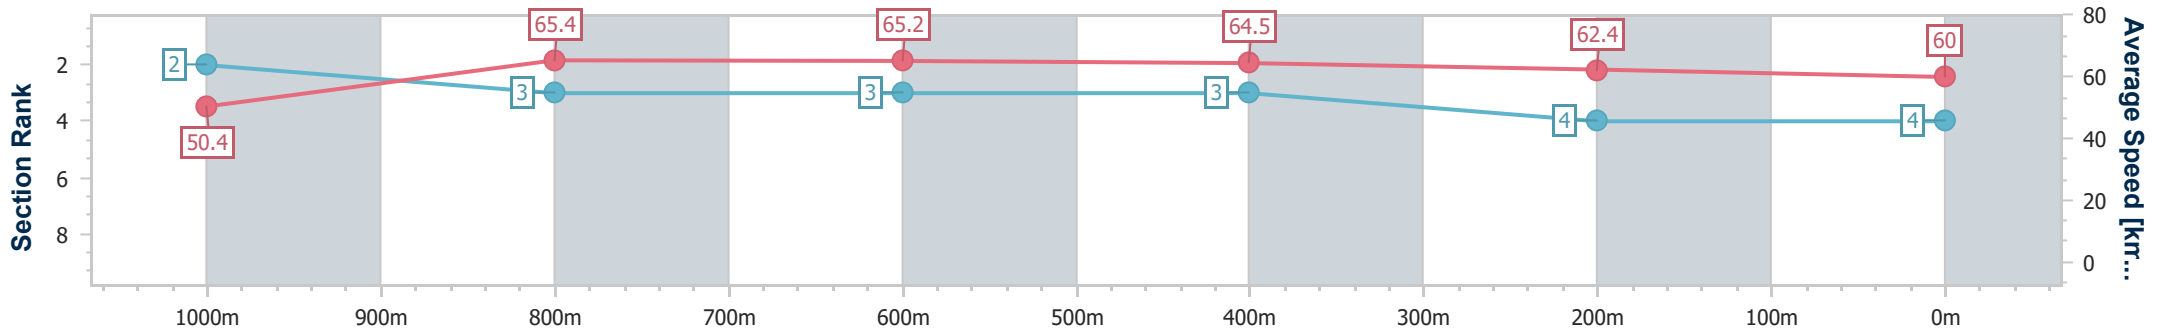

### Ipswich QLD Professional

Race 2: IEEC.COM.AU Class 2 Handicap - 1200m

27 January 2024 - 14:14

Track Rating: Good 4, Weather: Fine, Rail Position: True

Section	Overall	1000m	800m	600m	400m	200m
Section Times	1:10.92 [4] (0:14.27)	0:56.65 [2] (0:11.03)	0:45.62 [3] (0:11.04)	0:34.58 [3] (0:11.08)	0:23.50 [3] (0:11.49)	0:12.01 [4] (0:12.01)
Average Speed [km/h]	50.4	65.4	65.2	64.5	62.4	60.0
Top Speed [km/h]	65.0	65.6	65.1	64.8	63.8	61.6
Avg. Dist. to Rail [m]	2.6	0.5	0.5	0.9	0.5	0.5
Avg. Stride Freq. [Hz]	2.3	2.2	2.2	2.3	2.3	2.2
Avg. Stride Length [m]	6.2	8.1	8.0	7.9	7.6	7.7