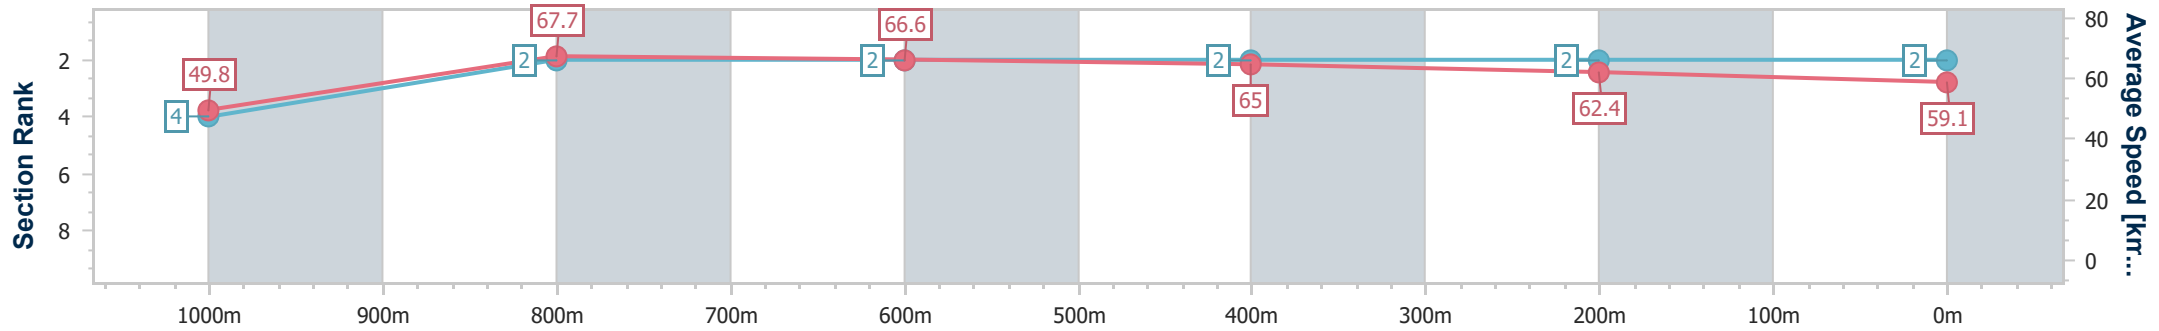

### Ipswich QLD Professional

Race 2: IEEC.COM.AU Class 2 Handicap - 1200m

27 January 2024 - 14:14

Track Rating: Good 4, Weather: Fine, Rail Position: True

Section	Overall	1000m	800m	600m	400m	200m
Section Times	1:10.63 [2] (0:14.44)	0:56.19 [4] (0:10.72)	0:45.47 [2] (0:10.79)	0:34.68 [2] (0:11.05)	0:23.63 [2] (0:11.46)	0:12.17 [2] (0:12.17)
Average Speed [km/h]	49.8	67.7	66.6	65.0	62.4	59.1
Top Speed [km/h]	67.3	68.3	66.9	65.7	64.0	61.2
Avg. Dist. to Rail [m]	7.1	3.1	0.5	1.0	1.1	1.7
Avg. Stride Freq. [Hz]	2.3	2.4	2.4	2.4	2.4	2.3
Avg. Stride Length [m]	6.2	7.8	7.7	7.6	7.4	7.2