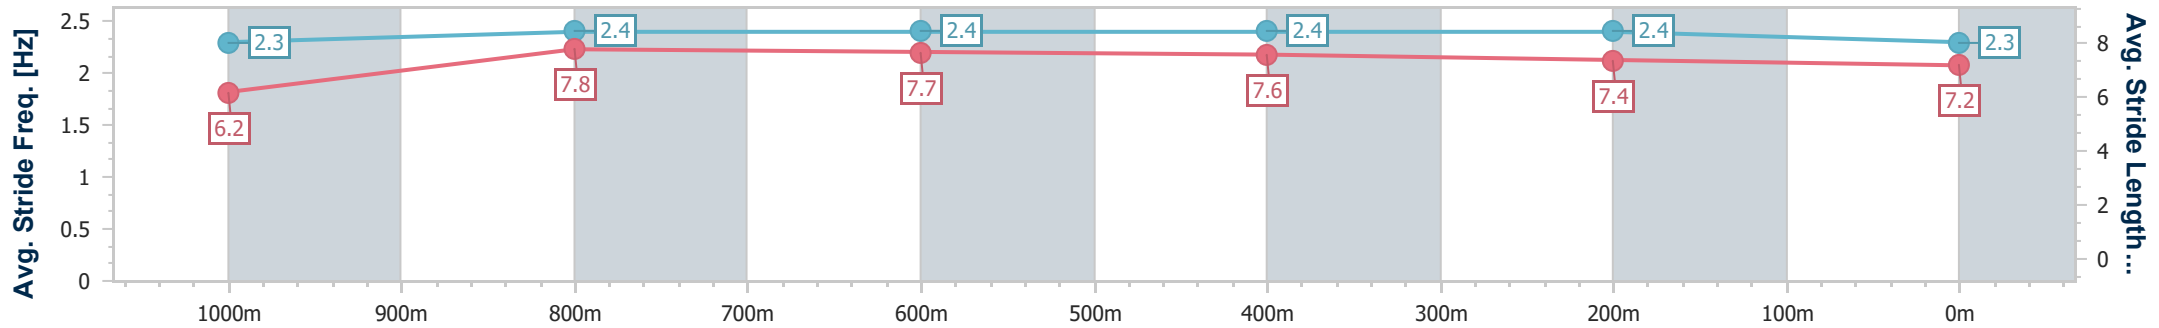

### Ipswich QLD Professional

Race 2: IEEC.COM.AU Class 2 Handicap - 1200m

27 January 2024 - 14:14

Track Rating: Good 4, Weather: Fine, Rail Position: True

Section	Overall	1000m	800m	600m	400m	200m
Section Times	1:10.63 [2] (0:14.44)	0:56.19 [4] (0:10.72)	0:45.47 [2] (0:10.79)	0:34.68 [2] (0:11.05)	0:23.63 [2] (0:11.46)	0:12.17 [2] (0:12.17)
Average Speed [km/h]	49.8	67.7	66.6	65.0	62.4	59.1
Top Speed [km/h]	67.3	68.3	66.9	65.7	64.0	61.2
Avg. Dist. to Rail [m]	7.1	3.1	0.5	1.0	1.1	1.7
Avg. Stride Freq. [Hz]	2.3	2.4	2.4	2.4	2.4	2.3
Avg. Stride Length [m]	6.2	7.8	7.7	7.6	7.4	7.2