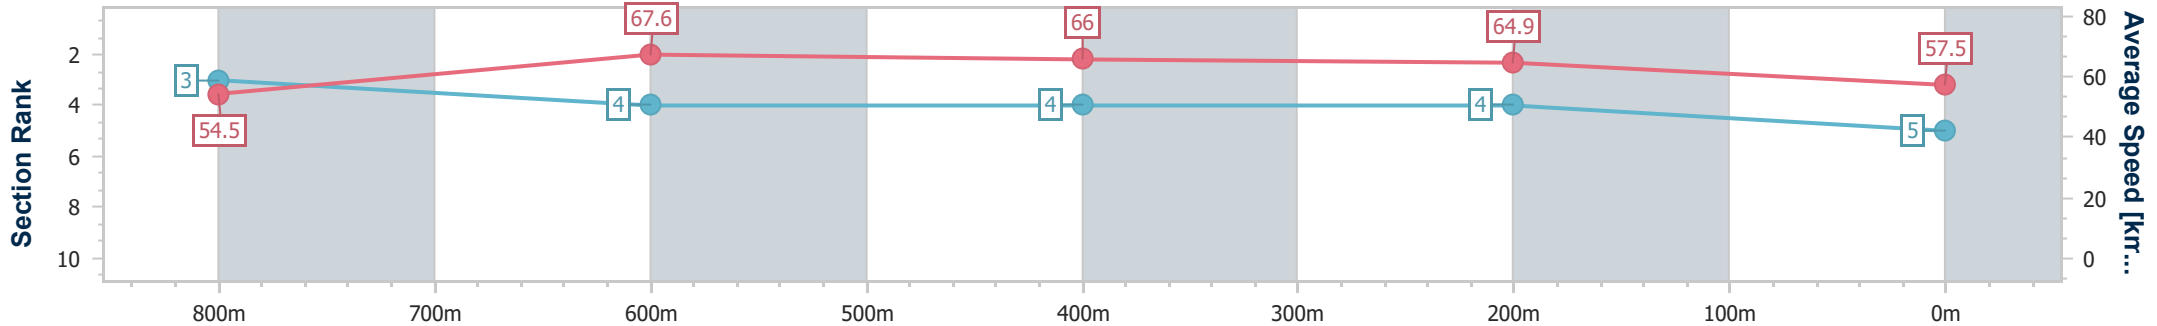

Horse/Jockey Name	Dream Smart
Final Rank	5
Fastest Section Time (Section)	0:10.73 (800m)
Top Speed [km/h] (Section)	68.8 (800m)
Race State	Finished

Sunshine Coast QLD Professional
Race 2: COASTLINE BMW iX1 QTIS Two-Year-Old Handicap - 1000m

27 January 2024 - 12:48

Track Rating: Soft 5, Weather: Fine, Rail Position: +3m Entire

Section	Overall	800m	600m	400m	200m
Section Times	0:58.73 [5] (0:13.20)	0:45.53 [3] (0:10.73)	0:34.80 [4] (0:11.18)	0:23.62 [4] (0:11.11)	0:12.51 [4] (0:12.51)
Average Speed [km/h]	54.5	67.6	66.0	64.9	57.5
Top Speed [km/h]	68.1	68.8	66.8	67.2	62.0
Avg. Dist. to Rail [m]	3.0	2.1	3.7	4.3	4.2
Avg. Stride Freq. [Hz]	2.2	2.3	2.3	2.3	2.2
Avg. Stride Length [m]	6.7	8.2	8.1	7.8	7.3

- [ ] Ranking at each section and finish
- -.-.- No data available at this section
- NA No data available