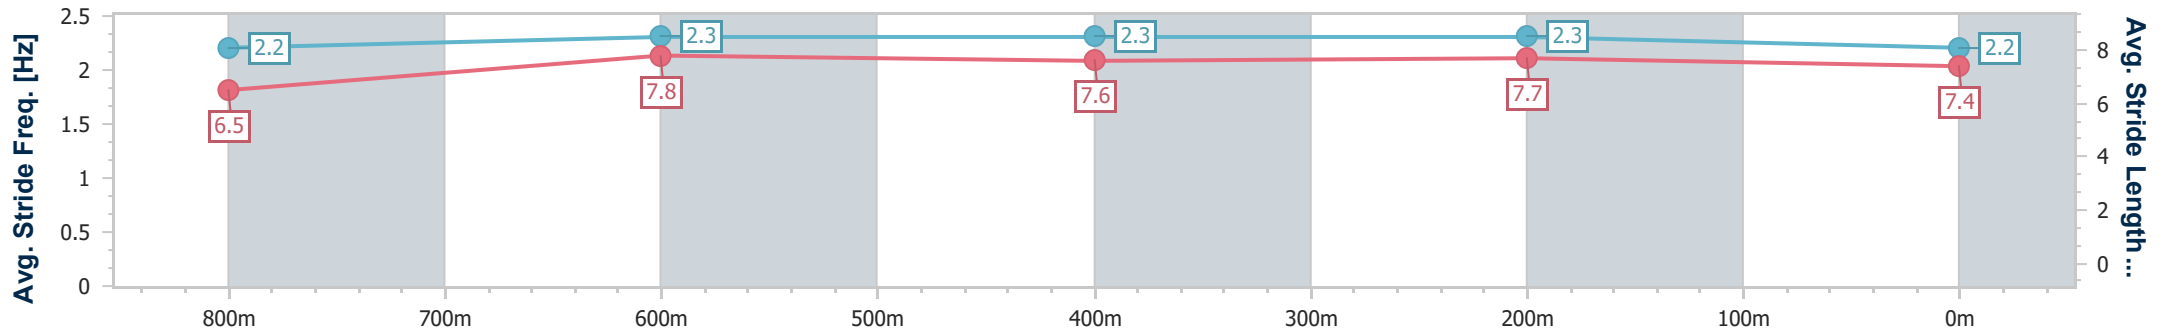

Horse/Jockey Name	Mishani Burn
Final Rank	9
Fastest Section Time (Section)	0:11.03 (800m)
Top Speed [km/h] (Section)	66.9 (800m)
Race State	Finished

Sunshine Coast QLD Professional
Race 2: COASTLINE BMW iX1 QTIS Two-Year-Old Handicap - 1000m

27 January 2024 - 12:48

Track Rating: Soft 5, Weather: Fine, Rail Position: +3m Entire

Section	Overall	800m	600m	400m	200m
Section Times	0:59.85 [9] (0:13.81)	0:46.04 [9] (0:11.03)	0:35.01 [10] (0:11.42)	0:23.59 [10] (0:11.37)	0:12.22 [10] (0:12.22)
Average Speed [km/h]	52.0	65.3	63.5	63.5	58.9
Top Speed [km/h]	65.1	66.9	64.6	64.1	61.3
Avg. Dist. to Rail [m]	2.4	1.0	1.3	3.6	6.0
Avg. Stride Freq. [Hz]	2.2	2.3	2.3	2.3	2.2
Avg. Stride Length [m]	6.5	7.8	7.6	7.7	7.4

- [ ] Ranking at each section and finish
- -.-.- No data available at this section
- NA No data available