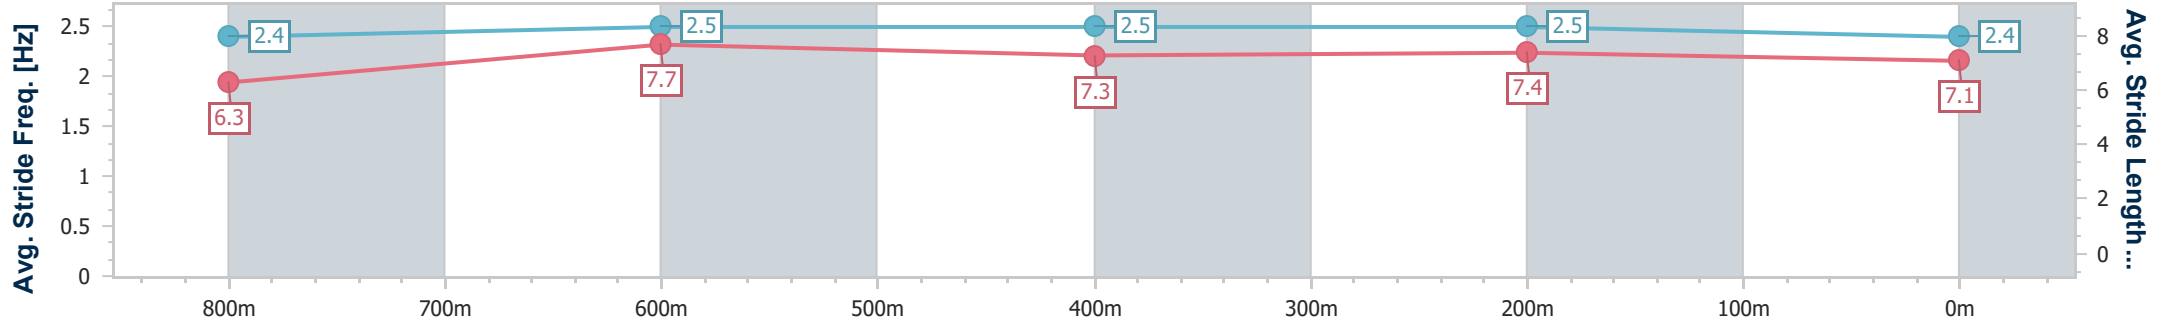

Horse/Jockey Name	Shows A Sign
Final Rank	3
Fastest Section Time (Section)	0:10.72 (800m)
Top Speed [km/h] (Section)	68.7 (800m)
Race State	Finished

Sunshine Coast QLD Professional
Race 2: COASTLINE BMW iX1 QTIS Two-Year-Old Handicap - 1000m

27 January 2024 - 12:48

Track Rating: Soft 5, Weather: Fine, Rail Position: +3m Entire

Section	Overall	800m	600m	400m	200m
Section Times	0:57.81 [3] (0:12.90)	0:44.91 [1] (0:10.72)	0:34.19 [1] (0:11.26)	0:22.93 [1] (0:10.94)	0:11.99 [1] (0:11.99)
Average Speed [km/h]	55.9	67.6	65.1	65.6	60.2
Top Speed [km/h]	67.5	68.7	66.8	66.9	64.2
Avg. Dist. to Rail [m]	0.6	0.8	3.2	6.0	4.6
Avg. Stride Freq. [Hz]	2.4	2.5	2.5	2.5	2.4
Avg. Stride Length [m]	6.3	7.7	7.3	7.4	7.1

- [ ] Ranking at each section and finish
- -.-.- No data available at this section
- NA No data available