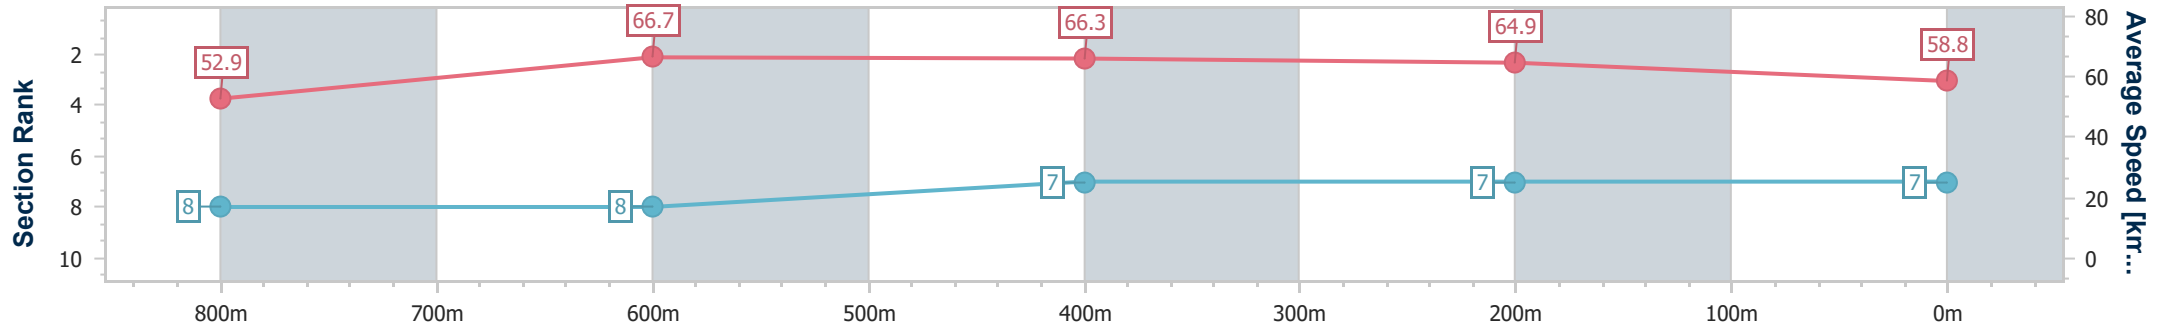

Horse/Jockey Name	Pride Of Venus
Final Rank	7
Fastest Section Time (Section)	0:10.96 (800m)
Top Speed [km/h] (Section)	68.4 (800m)
Race State	Finished

Sunshine Coast QLD Professional
Race 2: COASTLINE BMW iX1 QTIS Two-Year-Old Handicap - 1000m

27 January 2024 - 12:48

Track Rating: Soft 5, Weather: Fine, Rail Position: +3m Entire

Section	Overall	800m	600m	400m	200m
Section Times	0:59.12 [7] (0:13.60)	0:45.52 [8] (0:10.96)	0:34.56 [8] (0:11.21)	0:23.35 [7] (0:11.10)	0:12.25 [7] (0:12.25)
Average Speed [km/h]	52.9	66.7	66.3	64.9	58.8
Top Speed [km/h]	66.7	68.4	68.4	65.9	63.0
Avg. Dist. to Rail [m]	6.8	3.6	5.8	6.7	8.3
Avg. Stride Freq. [Hz]	2.4	2.4	2.4	2.4	2.3
Avg. Stride Length [m]	6.1	7.7	7.6	7.5	7.1

- [ ] Ranking at each section and finish
- -.-.- No data available at this section
- NA No data available