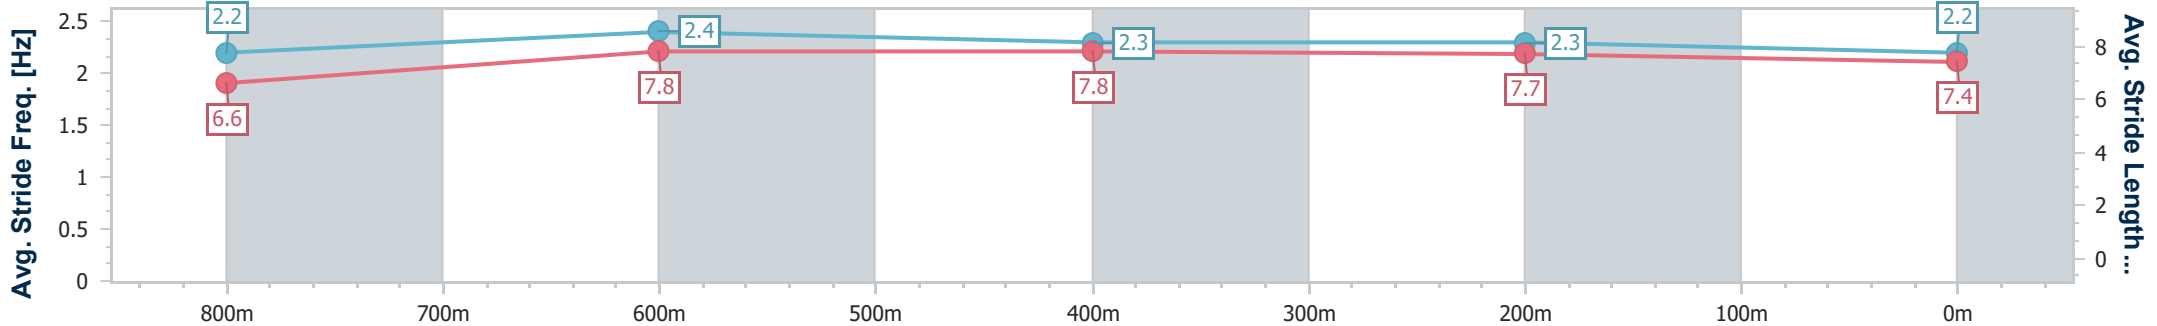

Horse/Jockey Name	Mishy
Final Rank	6
Fastest Section Time (Section)	0:10.75 (800m)
Top Speed [km/h] (Section)	68.9 (800m)
Race State	Finished

Sunshine Coast QLD Professional
Race 2: COASTLINE BMW iX1 QTIS Two-Year-Old Handicap - 1000m

27 January 2024 - 12:48

Track Rating: Soft 5, Weather: Fine, Rail Position: +3m Entire

Section	Overall	800m	600m	400m	200m
Section Times	0:59.00 [6] (0:13.41)	0:45.59 [6] (0:10.75)	0:34.84 [6] (0:11.22)	0:23.62 [6] (0:11.25)	0:12.37 [6] (0:12.37)
Average Speed [km/h]	53.6	67.5	65.2	64.1	58.2
Top Speed [km/h]	67.8	68.9	66.7	65.6	61.9
Avg. Dist. to Rail [m]	4.1	1.9	2.9	4.6	6.4
Avg. Stride Freq. [Hz]	2.2	2.4	2.3	2.3	2.2
Avg. Stride Length [m]	6.6	7.8	7.8	7.7	7.4

- [ ] Ranking at each section and finish
- -.-.- No data available at this section
- NA No data available