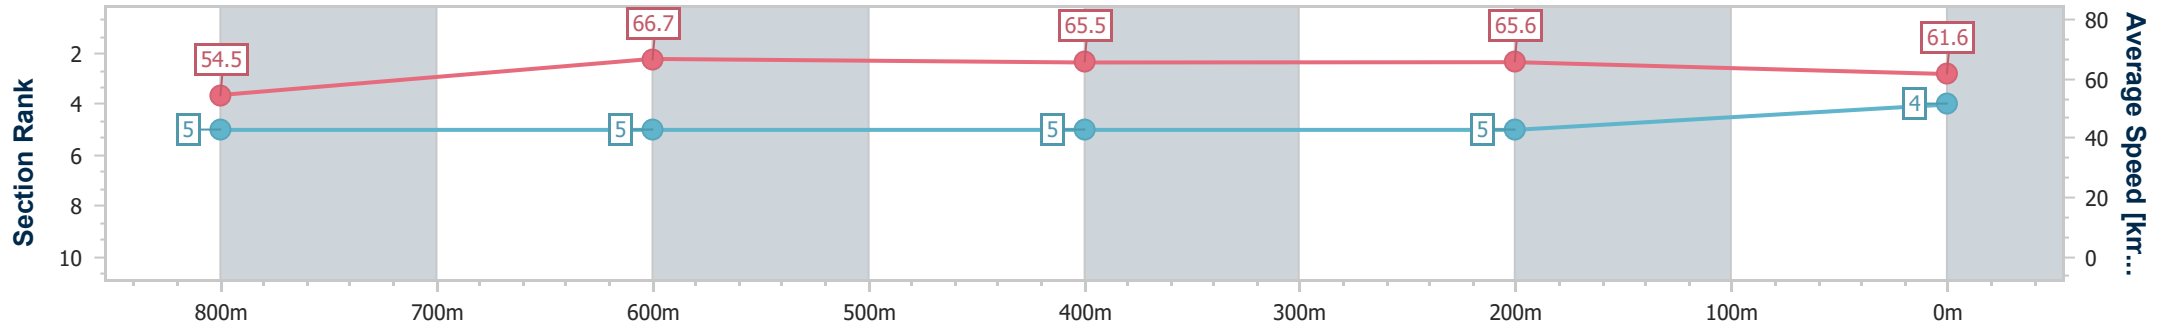

Horse/Jockey Name	Miss Busslinger
Final Rank	4
Fastest Section Time (Section)	0:10.88 (800m)
Top Speed [km/h] (Section)	69.2 (800m)
Race State	Finished

Sunshine Coast QLD Professional
Race 2: COASTLINE BMW iX1 QTIS Two-Year-Old Handicap - 1000m

27 January 2024 - 12:48

Track Rating: Soft 5, Weather: Fine, Rail Position: +3m Entire

Section	Overall	800m	600m	400m	200m
Section Times	0:58.00 [4] (0:13.26)	0:44.74 [5] (0:10.88)	0:33.86 [5] (0:11.16)	0:22.70 [5] (0:11.02)	0:11.68 [5] (0:11.68)
Average Speed [km/h]	54.5	66.7	65.5	65.6	61.6
Top Speed [km/h]	68.7	69.2	67.0	67.1	63.9
Avg. Dist. to Rail [m]	5.7	2.0	3.1	5.6	6.3
Avg. Stride Freq. [Hz]	2.3	2.4	2.3	2.3	2.2
Avg. Stride Length [m]	6.4	7.9	8.0	8.0	7.7

- [ ] Ranking at each section and finish
- -.-.- No data available at this section
- NA No data available