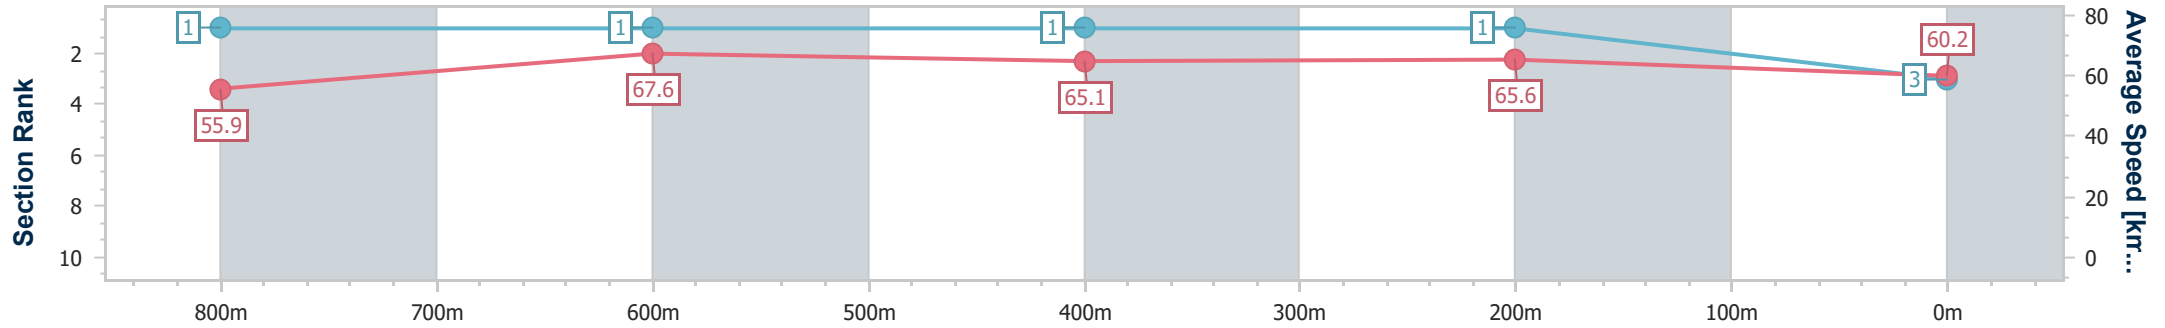

Horse/Jockey Name	Shows A Sign
Final Rank	3
Fastest Section Time (Section)	0:10.72 (800m)
Top Speed [km/h] (Section)	68.7 (800m)
Race State	Finished

Sunshine Coast QLD Professional
Race 2: COASTLINE BMW iX1 QTIS Two-Year-Old Handicap - 1000m

27 January 2024 - 12:48

Track Rating: Soft 5, Weather: Fine, Rail Position: +3m Entire

Section	Overall	800m	600m	400m	200m
Section Times	0:57.81 [3] (0:12.90)	0:44.91 [1] (0:10.72)	0:34.19 [1] (0:11.26)	0:22.93 [1] (0:10.94)	0:11.99 [1] (0:11.99)
Average Speed [km/h]	55.9	67.6	65.1	65.6	60.2
Top Speed [km/h]	67.5	68.7	66.8	66.9	64.2
Avg. Dist. to Rail [m]	0.6	0.8	3.2	6.0	4.6
Avg. Stride Freq. [Hz]	2.4	2.5	2.5	2.5	2.4
Avg. Stride Length [m]	6.3	7.7	7.3	7.4	7.1

- [ ] Ranking at each section and finish
- -.-.- No data available at this section
- NA No data available