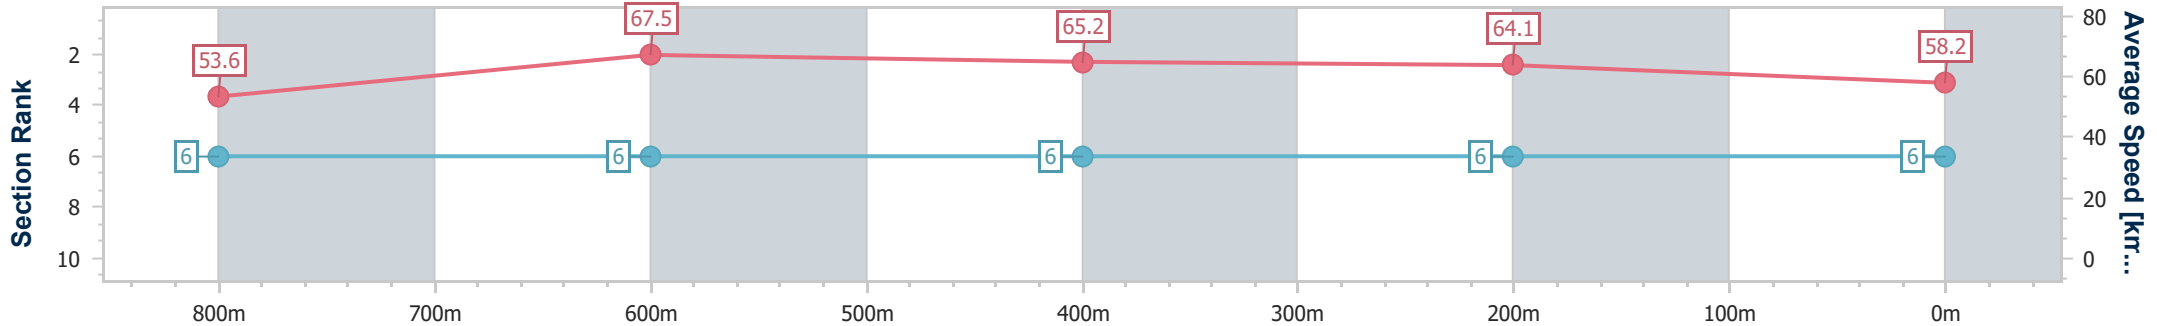

Horse/Jockey Name	Mishy
Final Rank	6
Fastest Section Time (Section)	0:10.75 (800m)
Top Speed [km/h] (Section)	68.9 (800m)
Race State	Finished

Sunshine Coast QLD Professional
Race 2: COASTLINE BMW iX1 QTIS Two-Year-Old Handicap - 1000m

27 January 2024 - 12:48

Track Rating: Soft 5, Weather: Fine, Rail Position: +3m Entire

Section	Overall	800m	600m	400m	200m
Section Times	0:59.00 [6] (0:13.41)	0:45.59 [6] (0:10.75)	0:34.84 [6] (0:11.22)	0:23.62 [6] (0:11.25)	0:12.37 [6] (0:12.37)
Average Speed [km/h]	53.6	67.5	65.2	64.1	58.2
Top Speed [km/h]	67.8	68.9	66.7	65.6	61.9
Avg. Dist. to Rail [m]	4.1	1.9	2.9	4.6	6.4
Avg. Stride Freq. [Hz]	2.2	2.4	2.3	2.3	2.2
Avg. Stride Length [m]	6.6	7.8	7.8	7.7	7.4

- [ ] Ranking at each section and finish
- -.-.- No data available at this section
- NA No data available