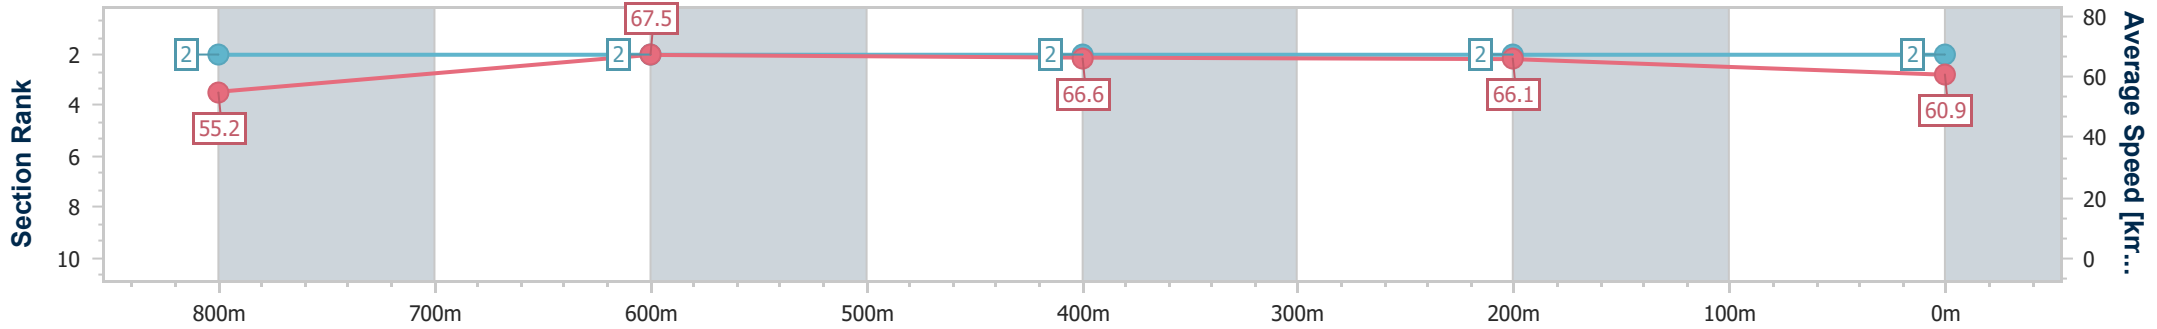

Horse/Jockey Name	Lead Me On
Final Rank	2
Fastest Section Time (Section)	0:10.79 (800m)
Top Speed [km/h] (Section)	68.8 (800m)
Race State	Finished

Sunshine Coast QLD Professional
Race 2: COASTLINE BMW iX1 QTIS Two-Year-Old Handicap - 1000m

27 January 2024 - 12:48

Track Rating: Soft 5, Weather: Fine, Rail Position: +3m Entire

Section	Overall	800m	600m	400m	200m
Section Times	0:57.66 [2] (0:13.00)	0:44.66 [2] (0:10.79)	0:33.87 [2] (0:11.18)	0:22.69 [2] (0:10.90)	0:11.79 [2] (0:11.79)
Average Speed [km/h]	55.2	67.5	66.6	66.1	60.9
Top Speed [km/h]	67.7	68.8	67.7	67.5	64.1
Avg. Dist. to Rail [m]	3.8	2.4	5.5	8.4	8.7
Avg. Stride Freq. [Hz]	2.4	2.5	2.5	2.5	2.4
Avg. Stride Length [m]	6.3	7.5	7.5	7.3	7.1

- [ ] Ranking at each section and finish
- -.-.- No data available at this section
- NA No data available