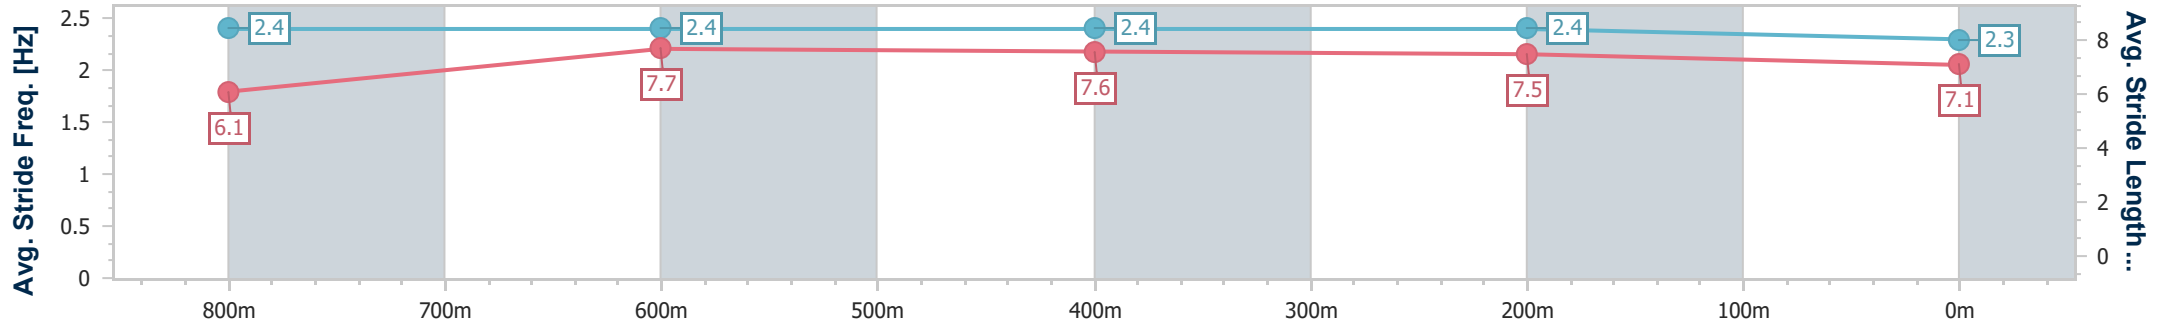

Horse/Jockey Name	Pride Of Venus
Final Rank	7
Fastest Section Time (Section)	0:10.96 (800m)
Top Speed [km/h] (Section)	68.4 (800m)
Race State	Finished

Sunshine Coast QLD Professional
Race 2: COASTLINE BMW iX1 QTIS Two-Year-Old Handicap - 1000m

27 January 2024 - 12:48

Track Rating: Soft 5, Weather: Fine, Rail Position: +3m Entire

Section	Overall	800m	600m	400m	200m
Section Times	0:59.12 [7] (0:13.60)	0:45.52 [8] (0:10.96)	0:34.56 [8] (0:11.21)	0:23.35 [7] (0:11.10)	0:12.25 [7] (0:12.25)
Average Speed [km/h]	52.9	66.7	66.3	64.9	58.8
Top Speed [km/h]	66.7	68.4	68.4	65.9	63.0
Avg. Dist. to Rail [m]	6.8	3.6	5.8	6.7	8.3
Avg. Stride Freq. [Hz]	2.4	2.4	2.4	2.4	2.3
Avg. Stride Length [m]	6.1	7.7	7.6	7.5	7.1

- [ ] Ranking at each section and finish
- -.-.- No data available at this section
- NA No data available