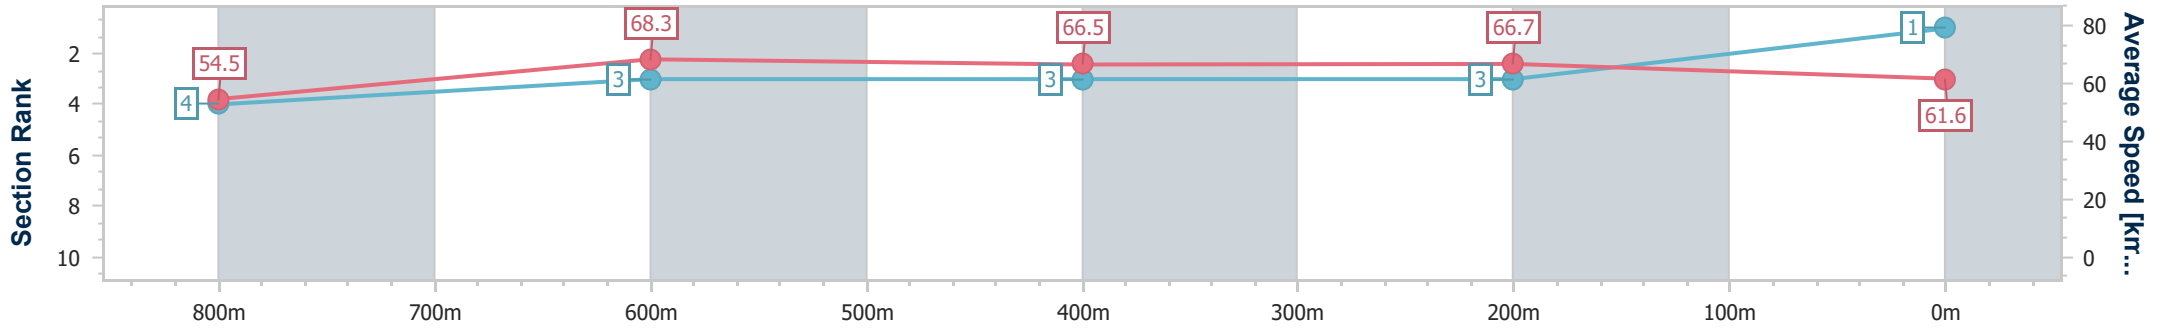

Horse/Jockey Name	El Morzillo
Final Rank	1
Fastest Section Time (Section)	0:10.67 (800m)
Top Speed [km/h] (Section)	71.0 (800m)
Race State	Finished

Sunshine Coast QLD Professional
Race 2: COASTLINE BMW iX1 QTIS Two-Year-Old Handicap - 1000m

27 January 2024 - 12:48

Track Rating: Soft 5, Weather: Fine, Rail Position: +3m Entire

Section	Overall	800m	600m	400m	200m
Section Times	0:57.58 [1] (0:13.22)	0:44.36 [4] (0:10.67)	0:33.69 [3] (0:11.21)	0:22.48 [3] (0:10.77)	0:11.71 [3] (0:11.71)
Average Speed [km/h]	54.5	68.3	66.5	66.7	61.6
Top Speed [km/h]	69.5	71.0	66.7	67.6	65.0
Avg. Dist. to Rail [m]	9.2	3.9	5.4	7.1	7.9
Avg. Stride Freq. [Hz]	2.4	2.4	2.4	2.4	2.3
Avg. Stride Length [m]	6.2	7.8	7.7	7.6	7.3

- [ ] Ranking at each section and finish
- -.-.- No data available at this section
- NA No data available