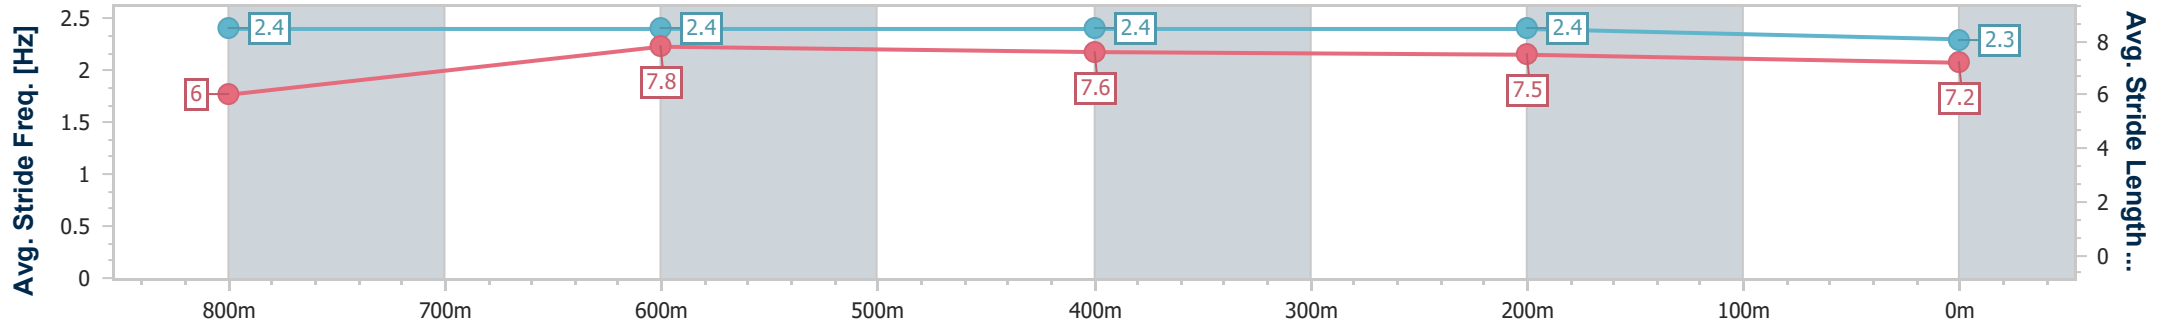

Horse/Jockey Name	Champagne Rouge
Final Rank	8
Fastest Section Time (Section)	0:10.81 (800m)
Top Speed [km/h] (Section)	68.3 (800m)
Race State	Finished

Sunshine Coast QLD Professional
Race 2: COASTLINE BMW iX1 QTIS Two-Year-Old Handicap - 1000m

27 January 2024 - 12:48

Track Rating: Soft 5, Weather: Fine, Rail Position: +3m Entire

Section	Overall	800m	600m	400m	200m
Section Times	0:59.54 [8] (0:13.97)	0:45.57 [10] (0:10.81)	0:34.76 [9] (0:11.32)	0:23.44 [9] (0:11.26)	0:12.18 [8] (0:12.18)
Average Speed [km/h]	51.7	67.1	65.7	63.9	59.0
Top Speed [km/h]	66.4	68.3	66.6	65.5	61.9
Avg. Dist. to Rail [m]	5.9	2.0	5.7	7.3	7.2
Avg. Stride Freq. [Hz]	2.4	2.4	2.4	2.4	2.3
Avg. Stride Length [m]	6.0	7.8	7.6	7.5	7.2

- [ ] Ranking at each section and finish
- -.-.- No data available at this section
- NA No data available