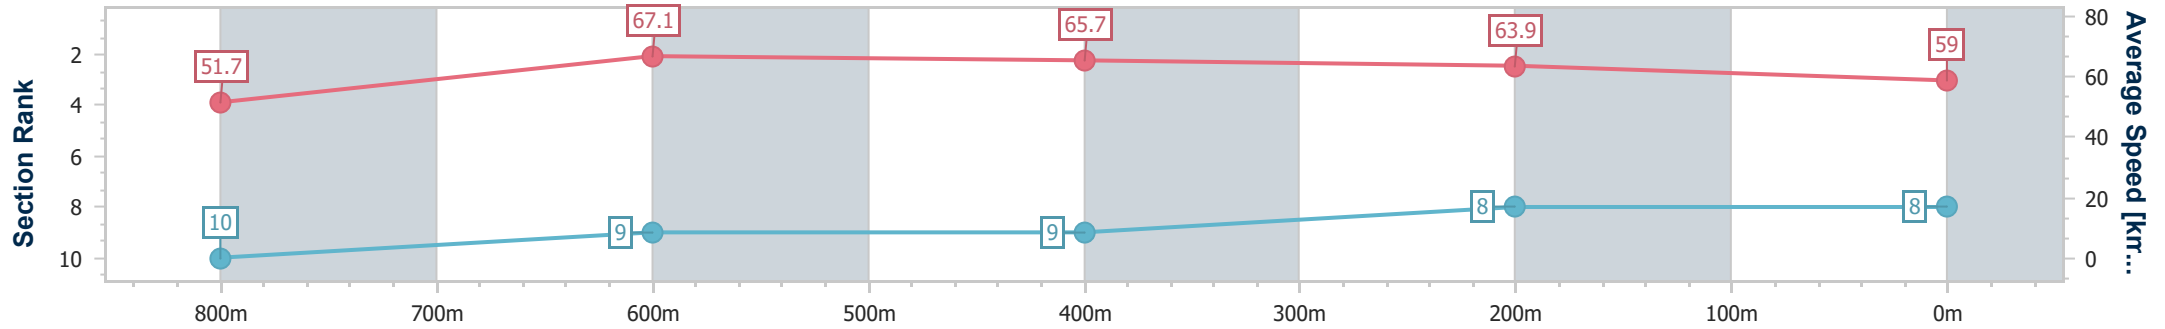

Horse/Jockey Name	Champagne Rouge
Final Rank	8
Fastest Section Time (Section)	0:10.81 (800m)
Top Speed [km/h] (Section)	68.3 (800m)
Race State	Finished

Sunshine Coast QLD Professional
Race 2: COASTLINE BMW iX1 QTIS Two-Year-Old Handicap - 1000m

27 January 2024 - 12:48

Track Rating: Soft 5, Weather: Fine, Rail Position: +3m Entire

Section	Overall	800m	600m	400m	200m
Section Times	0:59.54 [8] (0:13.97)	0:45.57 [10] (0:10.81)	0:34.76 [9] (0:11.32)	0:23.44 [9] (0:11.26)	0:12.18 [8] (0:12.18)
Average Speed [km/h]	51.7	67.1	65.7	63.9	59.0
Top Speed [km/h]	66.4	68.3	66.6	65.5	61.9
Avg. Dist. to Rail [m]	5.9	2.0	5.7	7.3	7.2
Avg. Stride Freq. [Hz]	2.4	2.4	2.4	2.4	2.3
Avg. Stride Length [m]	6.0	7.8	7.6	7.5	7.2

- [ ] Ranking at each section and finish
- -.-.- No data available at this section
- NA No data available