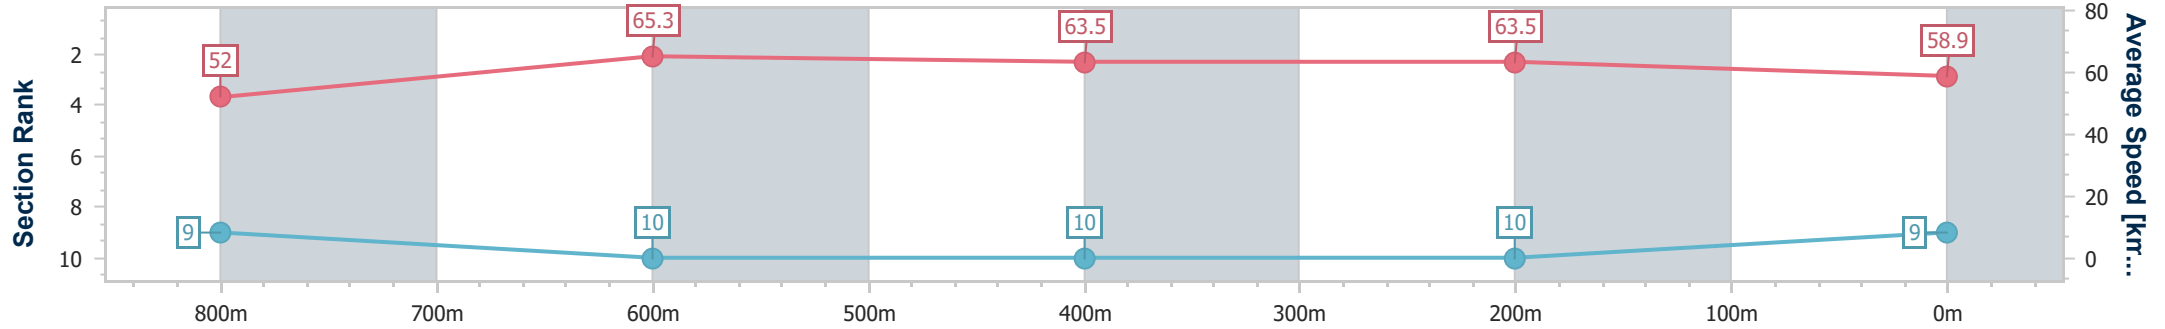

Horse/Jockey Name	Mishani Burn
Final Rank	9
Fastest Section Time (Section)	0:11.03 (800m)
Top Speed [km/h] (Section)	66.9 (800m)
Race State	Finished

Sunshine Coast QLD Professional
Race 2: COASTLINE BMW iX1 QTIS Two-Year-Old Handicap - 1000m

27 January 2024 - 12:48

Track Rating: Soft 5, Weather: Fine, Rail Position: +3m Entire

Section	Overall	800m	600m	400m	200m
Section Times	0:59.85 [9] (0:13.81)	0:46.04 [9] (0:11.03)	0:35.01 [10] (0:11.42)	0:23.59 [10] (0:11.37)	0:12.22 [10] (0:12.22)
Average Speed [km/h]	52.0	65.3	63.5	63.5	58.9
Top Speed [km/h]	65.1	66.9	64.6	64.1	61.3
Avg. Dist. to Rail [m]	2.4	1.0	1.3	3.6	6.0
Avg. Stride Freq. [Hz]	2.2	2.3	2.3	2.3	2.2
Avg. Stride Length [m]	6.5	7.8	7.6	7.7	7.4

- [ ] Ranking at each section and finish
- -.-.- No data available at this section
- NA No data available