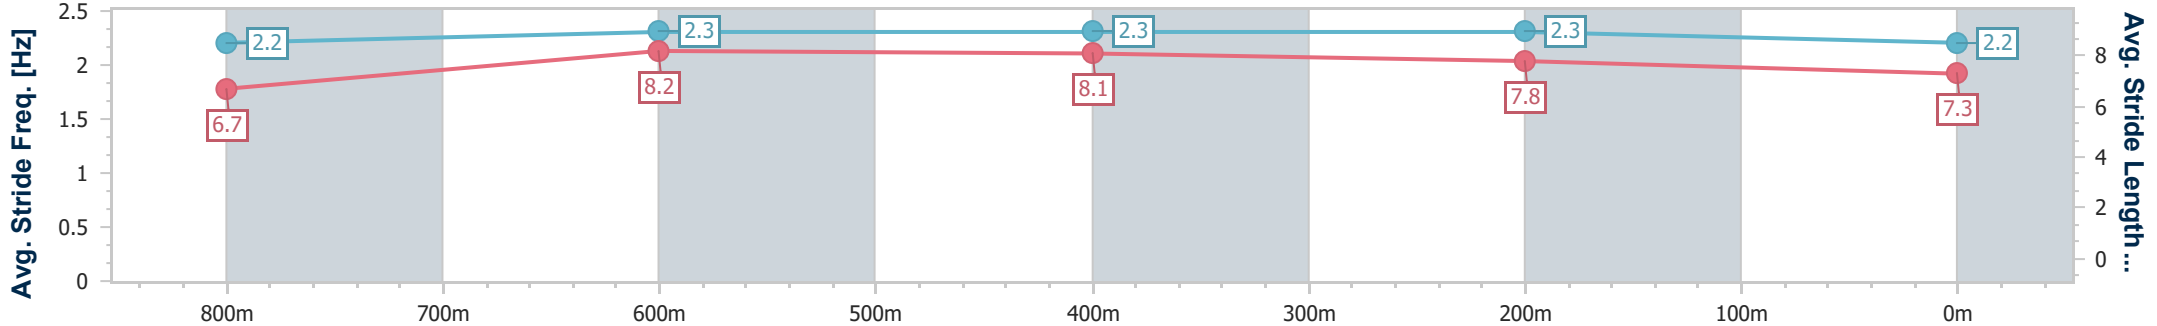

Horse/Jockey Name	Dream Smart
Final Rank	5
Fastest Section Time (Section)	0:10.73 (800m)
Top Speed [km/h] (Section)	68.8 (800m)
Race State	Finished

Sunshine Coast QLD Professional
Race 2: COASTLINE BMW iX1 QTIS Two-Year-Old Handicap - 1000m

27 January 2024 - 12:48

Track Rating: Soft 5, Weather: Fine, Rail Position: +3m Entire

Section	Overall	800m	600m	400m	200m
Section Times	0:58.73 [5] (0:13.20)	0:45.53 [3] (0:10.73)	0:34.80 [4] (0:11.18)	0:23.62 [4] (0:11.11)	0:12.51 [4] (0:12.51)
Average Speed [km/h]	54.5	67.6	66.0	64.9	57.5
Top Speed [km/h]	68.1	68.8	66.8	67.2	62.0
Avg. Dist. to Rail [m]	3.0	2.1	3.7	4.3	4.2
Avg. Stride Freq. [Hz]	2.2	2.3	2.3	2.3	2.2
Avg. Stride Length [m]	6.7	8.2	8.1	7.8	7.3

- [ ] Ranking at each section and finish
- -.-.- No data available at this section
- NA No data available