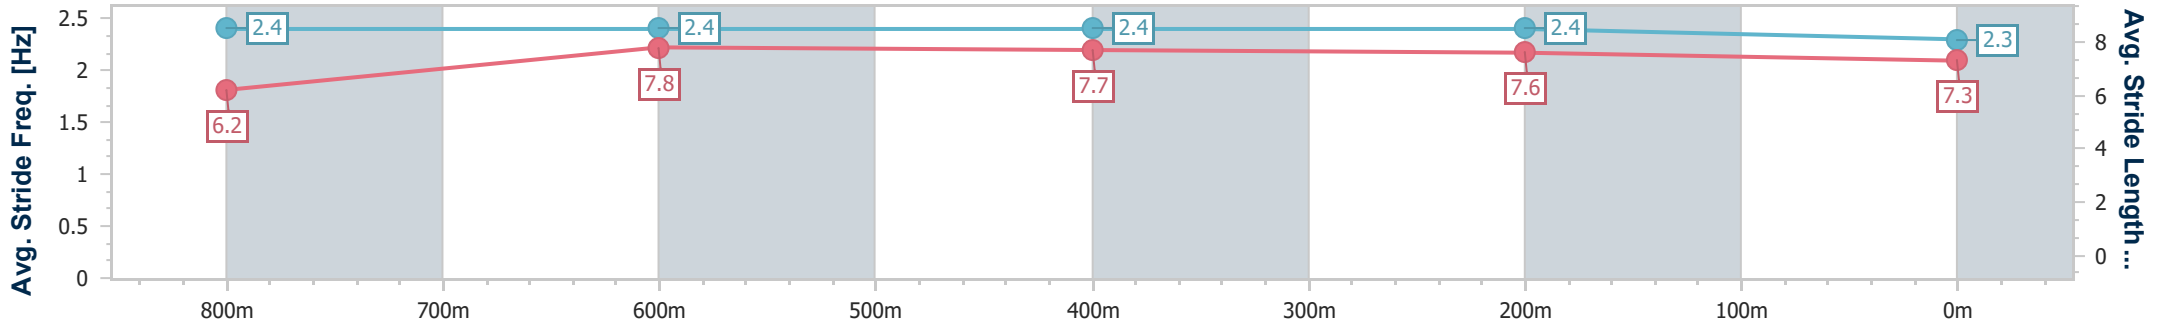

Horse/Jockey Name	El Morzillo
Final Rank	1
Fastest Section Time (Section)	0:10.67 (800m)
Top Speed [km/h] (Section)	71.0 (800m)
Race State	Finished

Sunshine Coast QLD Professional
Race 2: COASTLINE BMW iX1 QTIS Two-Year-Old Handicap - 1000m

27 January 2024 - 12:48

Track Rating: Soft 5, Weather: Fine, Rail Position: +3m Entire

Section	Overall	800m	600m	400m	200m
Section Times	0:57.58 [1] (0:13.22)	0:44.36 [4] (0:10.67)	0:33.69 [3] (0:11.21)	0:22.48 [3] (0:10.77)	0:11.71 [3] (0:11.71)
Average Speed [km/h]	54.5	68.3	66.5	66.7	61.6
Top Speed [km/h]	69.5	71.0	66.7	67.6	65.0
Avg. Dist. to Rail [m]	9.2	3.9	5.4	7.1	7.9
Avg. Stride Freq. [Hz]	2.4	2.4	2.4	2.4	2.3
Avg. Stride Length [m]	6.2	7.8	7.7	7.6	7.3

- [ ] Ranking at each section and finish
- -.-.- No data available at this section
- NA No data available