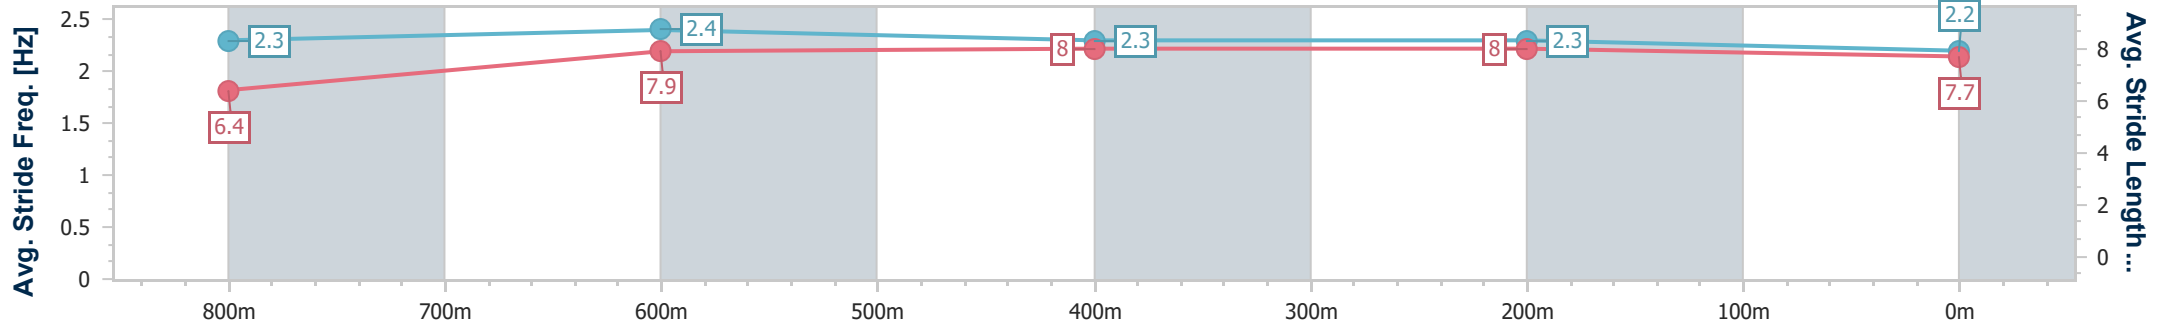

Horse/Jockey Name	Miss Busslinger
Final Rank	4
Fastest Section Time (Section)	0:10.88 (800m)
Top Speed [km/h] (Section)	69.2 (800m)
Race State	Finished

Sunshine Coast QLD Professional
Race 2: COASTLINE BMW iX1 QTIS Two-Year-Old Handicap - 1000m

27 January 2024 - 12:48

Track Rating: Soft 5, Weather: Fine, Rail Position: +3m Entire

Section	Overall	800m	600m	400m	200m
Section Times	0:58.00 [4] (0:13.26)	0:44.74 [5] (0:10.88)	0:33.86 [5] (0:11.16)	0:22.70 [5] (0:11.02)	0:11.68 [5] (0:11.68)
Average Speed [km/h]	54.5	66.7	65.5	65.6	61.6
Top Speed [km/h]	68.7	69.2	67.0	67.1	63.9
Avg. Dist. to Rail [m]	5.7	2.0	3.1	5.6	6.3
Avg. Stride Freq. [Hz]	2.3	2.4	2.3	2.3	2.2
Avg. Stride Length [m]	6.4	7.9	8.0	8.0	7.7

- [ ] Ranking at each section and finish
- -.-.- No data available at this section
- NA No data available