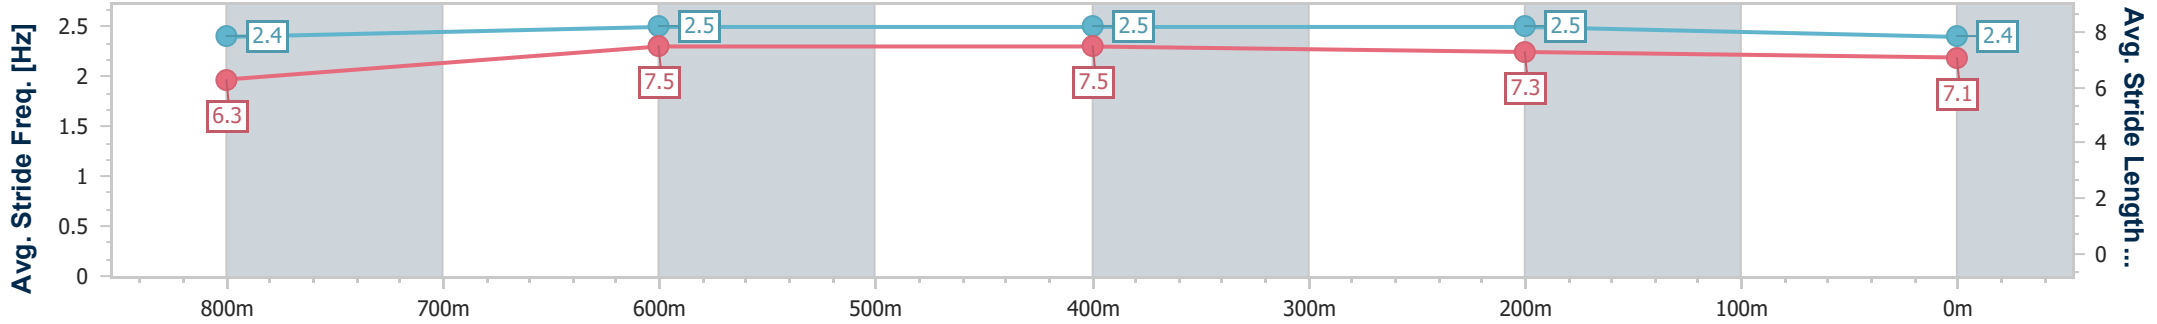

Horse/Jockey Name	Lead Me On
Final Rank	2
Fastest Section Time (Section)	0:10.79 (800m)
Top Speed [km/h] (Section)	68.8 (800m)
Race State	Finished

Sunshine Coast QLD Professional
Race 2: COASTLINE BMW iX1 QTIS Two-Year-Old Handicap - 1000m

27 January 2024 - 12:48

Track Rating: Soft 5, Weather: Fine, Rail Position: +3m Entire

Section	Overall	800m	600m	400m	200m
Section Times	0:57.66 [2] (0:13.00)	0:44.66 [2] (0:10.79)	0:33.87 [2] (0:11.18)	0:22.69 [2] (0:10.90)	0:11.79 [2] (0:11.79)
Average Speed [km/h]	55.2	67.5	66.6	66.1	60.9
Top Speed [km/h]	67.7	68.8	67.7	67.5	64.1
Avg. Dist. to Rail [m]	3.8	2.4	5.5	8.4	8.7
Avg. Stride Freq. [Hz]	2.4	2.5	2.5	2.5	2.4
Avg. Stride Length [m]	6.3	7.5	7.5	7.3	7.1

- [ ] Ranking at each section and finish
- -.-.- No data available at this section
- NA No data available