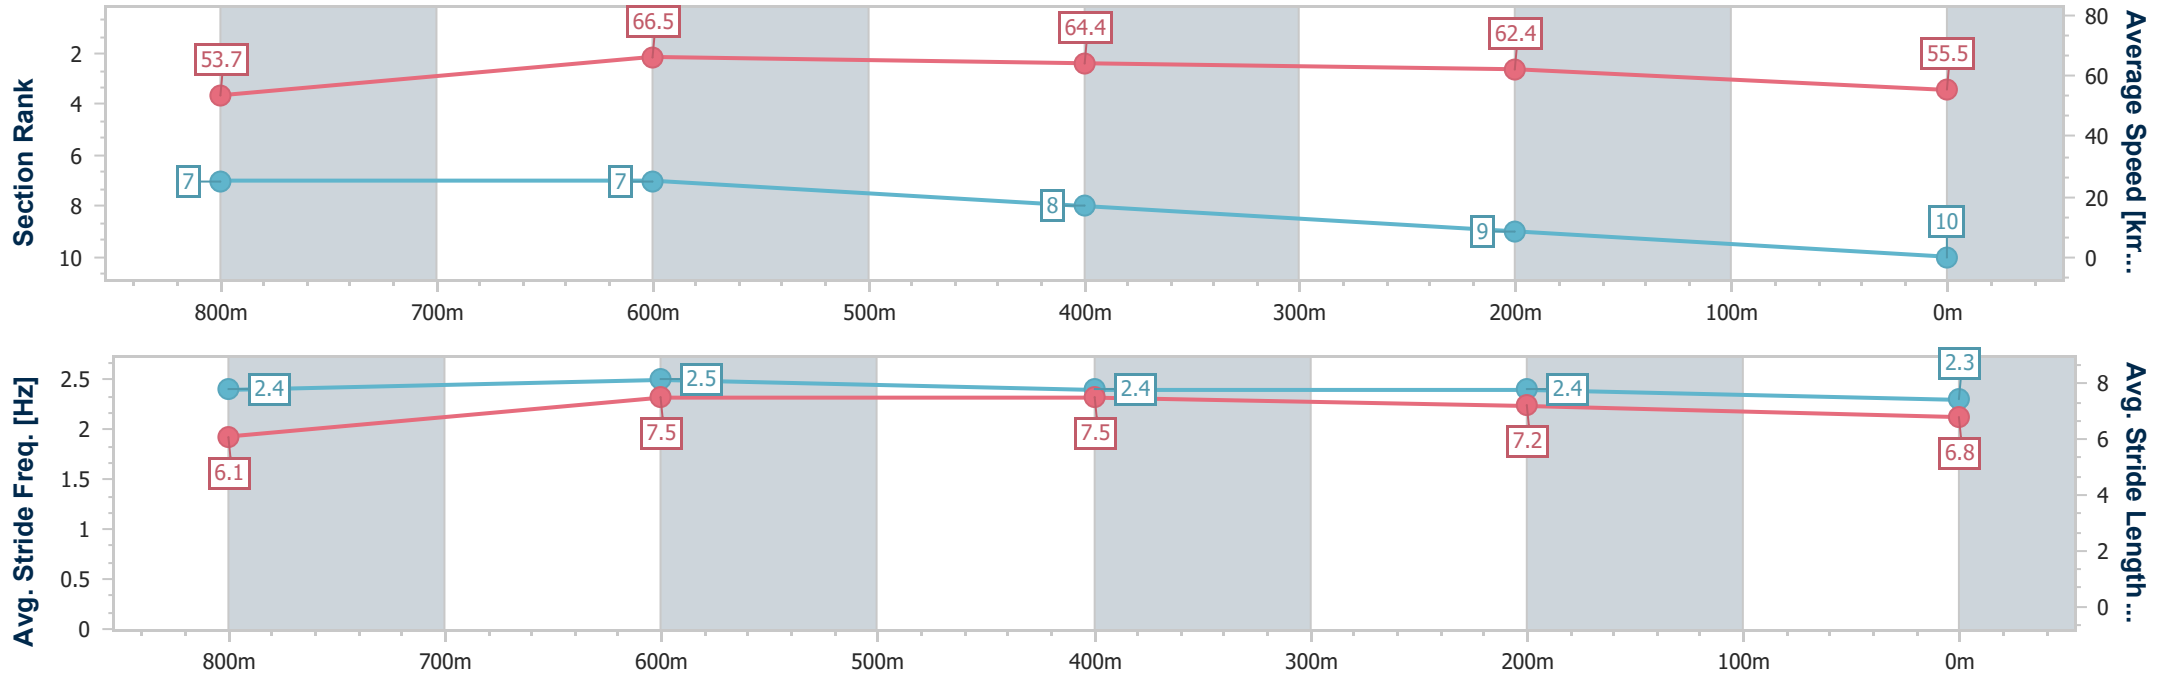

- [ ] Ranking at each section and finish
- .-.- No data available at this section
- NA No data available

Horse/Jockey Name	Kaytee Wisdom
Final Rank	10
Fastest Section Time (Section)	0:11.03 (800m)
Top Speed [km/h] (Section)	68.2 (800m)
Race State	Finished

- [ ] Ranking at each section and finish
- .-.- No data available at this section
- NA No data available