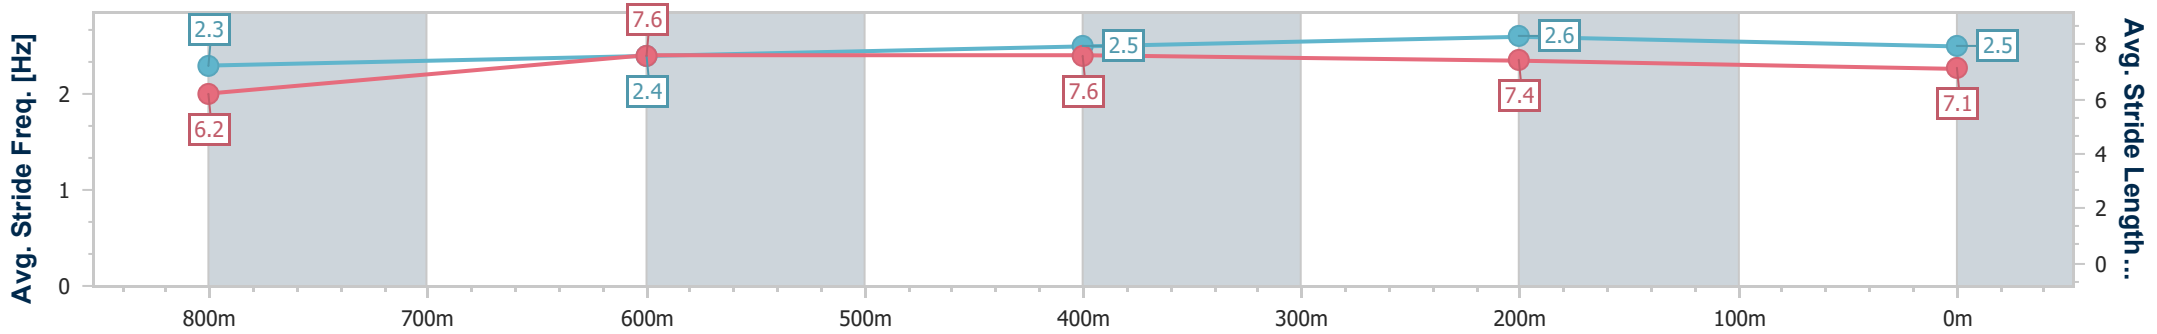

### Sunshine Coast QLD Professional

Race 3: COASTLINE BMW iX2 Class 3 Plate - 1000m

27 January 2024 - 13:23

Track Rating: Soft 5, Weather: Fine, Rail Position: +3m Entire

Section	Overall	800m	600m	400m	200m
Section Times	0:57.60 [1] (0:13.59)	0:44.01 [7] (0:11.06)	0:32.95 [7] (0:11.01)	0:21.94 [6] (0:10.59)	0:11.35 [5] (0:11.35)
Average Speed [km/h]	53.0	66.2	67.2	68.1	63.5
Top Speed [km/h]	66.4	67.8	68.6	69.9	67.2
Avg. Dist. to Rail [m]	8.2	4.5	4.9	10.4	12.9
Avg. Stride Freq. [Hz]	2.3	2.4	2.5	2.6	2.5
Avg. Stride Length [m]	6.2	7.6	7.6	7.4	7.1