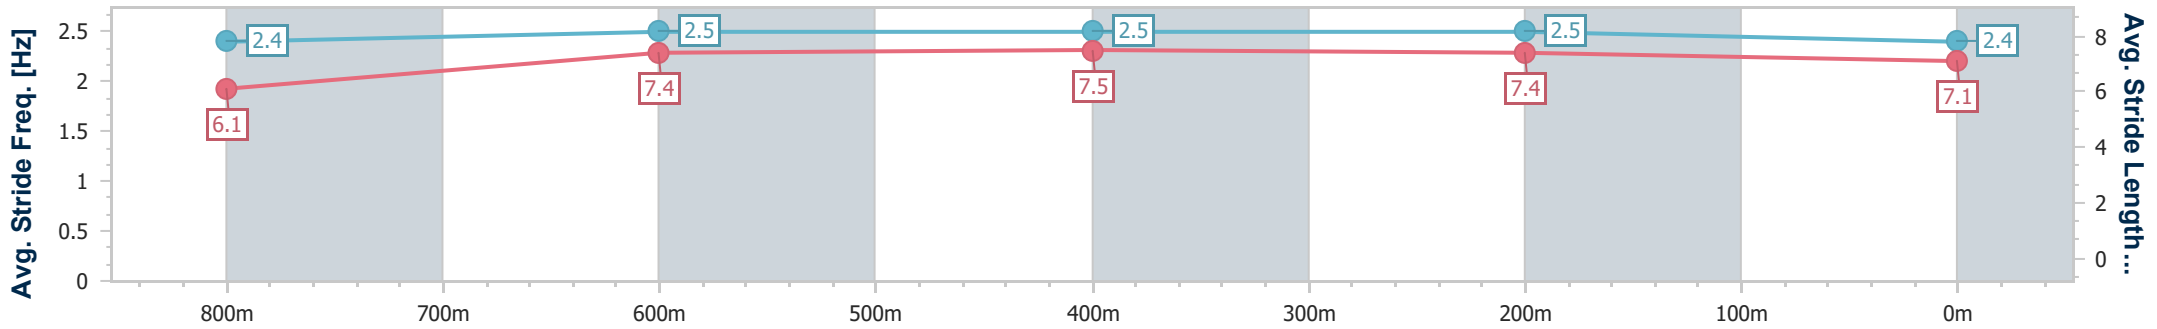

- [ ] Ranking at each section and finish
- .-.- No data available at this section
- NA No data available

Horse/Jockey Name	Rose Of Shiraz
Final Rank	9
Fastest Section Time (Section)	0:10.92 (400m)
Top Speed [km/h] (Section)	68.2 (400m)
Race State	Finished

### Sunshine Coast QLD Professional

Race 3: COASTLINE BMW iX2 Class 3 Plate - 1000m

27 January 2024 - 13:23

Track Rating: Soft 5, Weather: Fine, Rail Position: +3m Entire

Section	Overall	800m	600m	400m	200m
Section Times	0:58.75 [9] (0:13.78)	0:44.97 [9] (0:11.03)	0:33.94 [8] (0:11.10)	0:22.84 [8] (0:10.92)	0:11.92 [9] (0:11.92)
Average Speed [km/h]	52.4	66.3	66.7	65.9	60.4
Top Speed [km/h]	65.0	68.0	67.7	68.2	64.5
Avg. Dist. to Rail [m]	10.0	4.2	5.1	7.4	6.0
Avg. Stride Freq. [Hz]	2.4	2.5	2.5	2.5	2.4
Avg. Stride Length [m]	6.1	7.4	7.5	7.4	7.1

- [ ] Ranking at each section and finish
- .-.- No data available at this section
- NA No data available