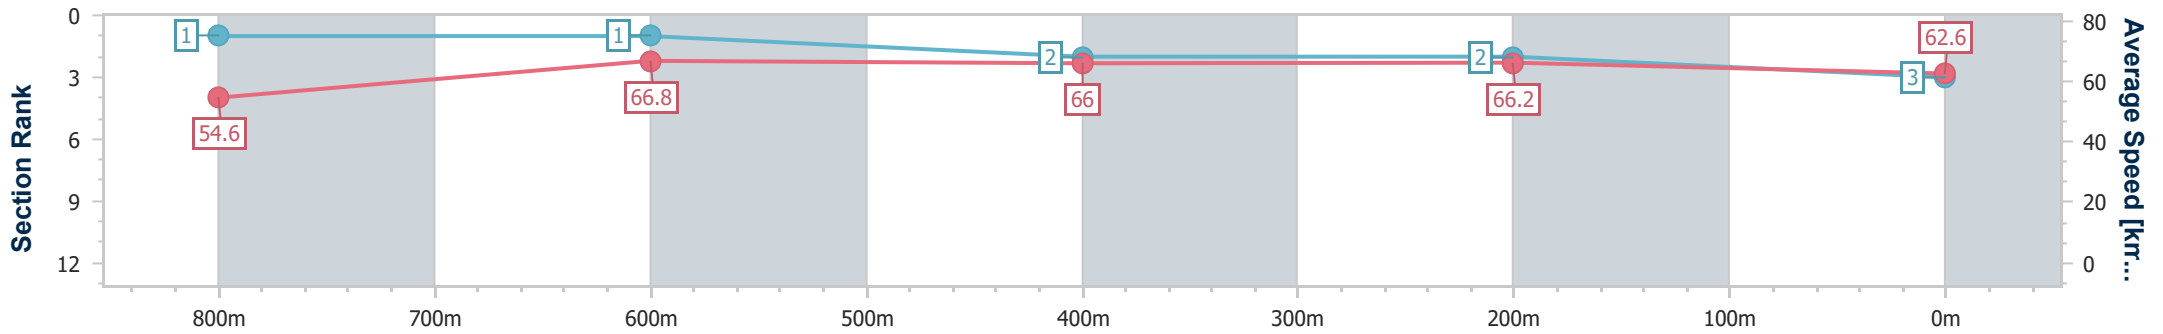

### Sunshine Coast QLD Professional

Race 3: COASTLINE BMW iX2 Class 3 Plate - 1000m

27 January 2024 - 13:23

Track Rating: Soft 5, Weather: Fine, Rail Position: +3m Entire

Section	Overall	800m	600m	400m	200m
Section Times	0:57.72 [3] (0:13.19)	0:44.53 [1] (0:10.89)	0:33.64 [1] (0:11.26)	0:22.38 [2] (0:10.87)	0:11.51 [2] (0:11.51)
Average Speed [km/h]	54.6	66.8	66.0	66.2	62.6
Top Speed [km/h]	67.4	68.1	67.9	67.8	64.7
Avg. Dist. to Rail [m]	4.8	2.8	5.3	7.9	8.0
Avg. Stride Freq. [Hz]	2.3	2.4	2.4	2.4	2.4
Avg. Stride Length [m]	6.4	7.7	7.7	7.5	7.2