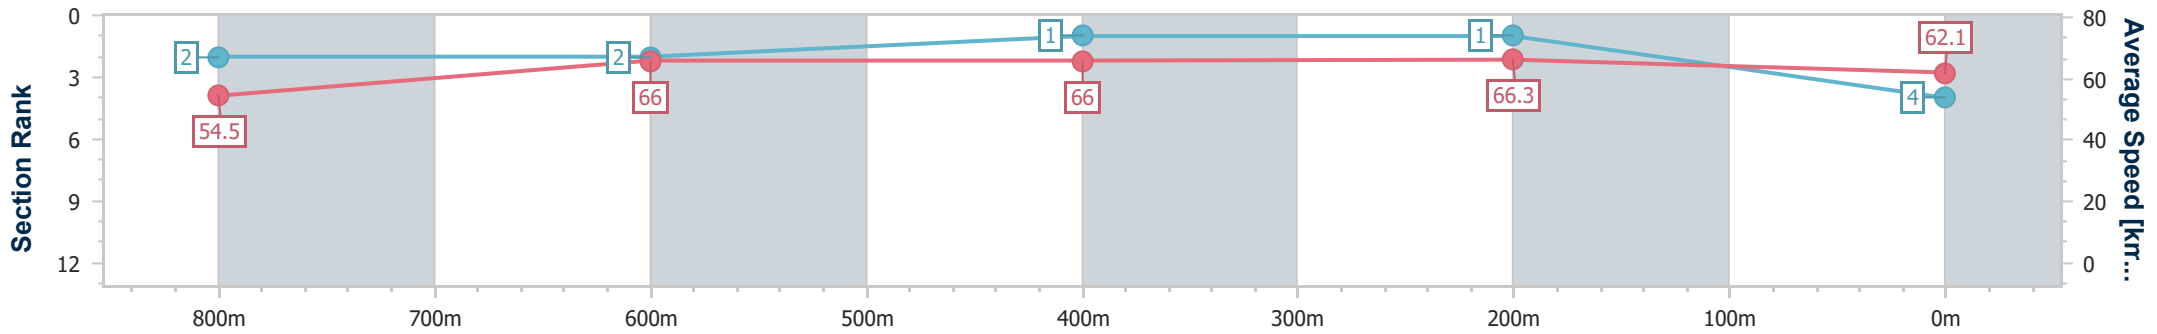

### Sunshine Coast QLD Professional

Race 3: COASTLINE BMW iX2 Class 3 Plate - 1000m

27 January 2024 - 13:23

Track Rating: Soft 5, Weather: Fine, Rail Position: +3m Entire

Section	Overall	800m	600m	400m	200m
Section Times	0:57.81 [4] (0:13.25)	0:44.56 [2] (0:10.97)	0:33.59 [2] (0:11.10)	0:22.49 [1] (0:10.88)	0:11.61 [1] (0:11.61)
Average Speed [km/h]	54.5	66.0	66.0	66.3	62.1
Top Speed [km/h]	67.2	67.2	66.5	66.9	64.9
Avg. Dist. to Rail [m]	2.8	2.8	2.6	5.5	6.0
Avg. Stride Freq. [Hz]	2.3	2.5	2.4	2.5	2.4
Avg. Stride Length [m]	6.3	7.5	7.6	7.4	7.3

- [ ] Ranking at each section and finish
- .-.- No data available at this section
- NA No data available

Horse/Jockey Name	Everlasting Stars
Final Rank	5
Fastest Section Time (Section)	0:10.64 (400m)
Top Speed [km/h] (Section)	69.5 (800m)
Race State	Finished