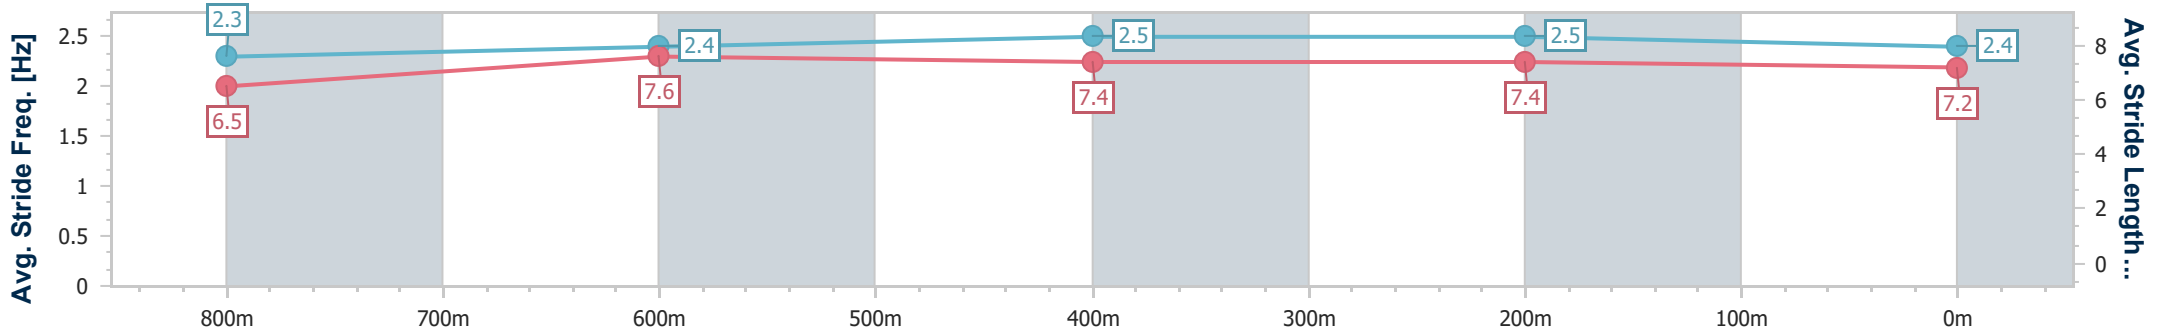

- [ ] Ranking at each section and finish
- .-.- No data available at this section
- NA No data available

Horse/Jockey Name	Everlasting Stars
Final Rank	5
Fastest Section Time (Section)	0:10.64 (400m)
Top Speed [km/h] (Section)	69.5 (800m)
Race State	Finished

### Sunshine Coast QLD Professional

Race 3: COASTLINE BMW iX2 Class 3 Plate - 1000m

27 January 2024 - 13:23

Track Rating: Soft 5, Weather: Fine, Rail Position: +3m Entire

Section	Overall	800m	600m	400m	200m
Section Times	0:57.96 [5] (0:13.42)	0:44.54 [5] (0:10.86)	0:33.68 [3] (0:11.32)	0:22.36 [5] (0:10.64)	0:11.72 [3] (0:11.72)
Average Speed [km/h]	53.7	66.8	65.9	67.7	61.4
Top Speed [km/h]	69.5	69.5	67.6	68.6	65.5
Avg. Dist. to Rail [m]	4.0	2.2	6.0	6.9	6.9
Avg. Stride Freq. [Hz]	2.3	2.4	2.5	2.5	2.4
Avg. Stride Length [m]	6.5	7.6	7.4	7.4	7.2

- [ ] Ranking at each section and finish
- .-.- No data available at this section
- NA No data available

Horse/Jockey Name	Six Sides
Final Rank	6
Fastest Section Time (Section)	0:10.77 (400m)
Top Speed [km/h] (Section)	67.5 (800m)
Race State	Finished