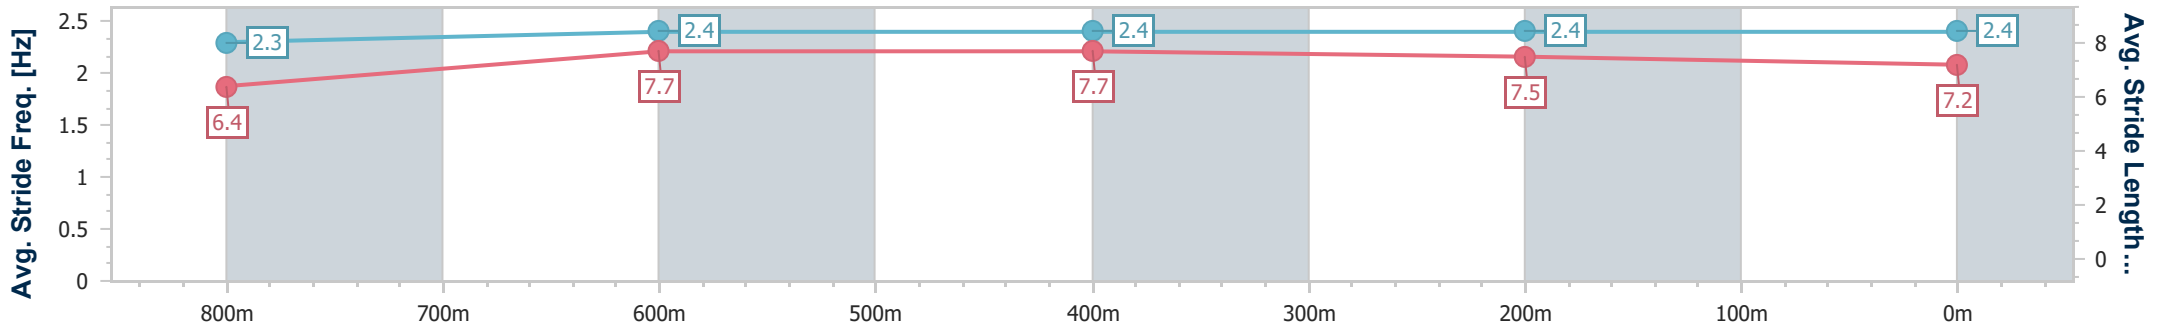

### Sunshine Coast QLD Professional

Race 3: COASTLINE BMW iX2 Class 3 Plate - 1000m

27 January 2024 - 13:23

Track Rating: Soft 5, Weather: Fine, Rail Position: +3m Entire

Section	Overall	800m	600m	400m	200m
Section Times	0:57.72 [3] (0:13.19)	0:44.53 [1] (0:10.89)	0:33.64 [1] (0:11.26)	0:22.38 [2] (0:10.87)	0:11.51 [2] (0:11.51)
Average Speed [km/h]	54.6	66.8	66.0	66.2	62.6
Top Speed [km/h]	67.4	68.1	67.9	67.8	64.7
Avg. Dist. to Rail [m]	4.8	2.8	5.3	7.9	8.0
Avg. Stride Freq. [Hz]	2.3	2.4	2.4	2.4	2.4
Avg. Stride Length [m]	6.4	7.7	7.7	7.5	7.2