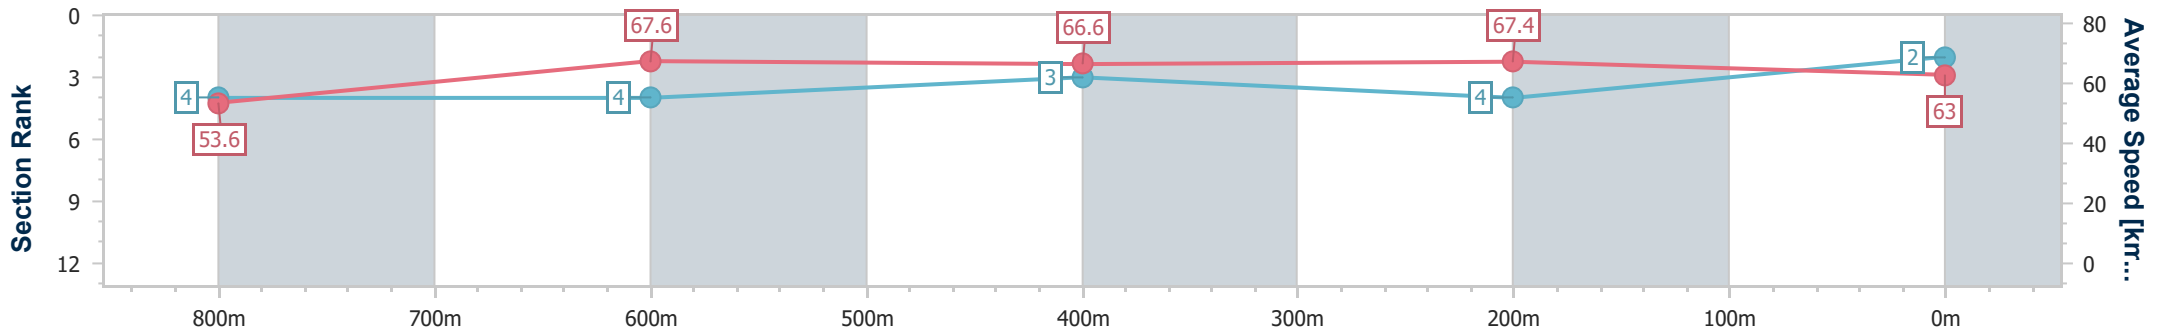

- [ ] Ranking at each section and finish
- .-.- No data available at this section
- NA No data available

Horse/Jockey Name	Party Spirit
Final Rank	3
Fastest Section Time (Section)	0:10.87 (400m)
Top Speed [km/h] (Section)	68.1 (800m)
Race State	Finished