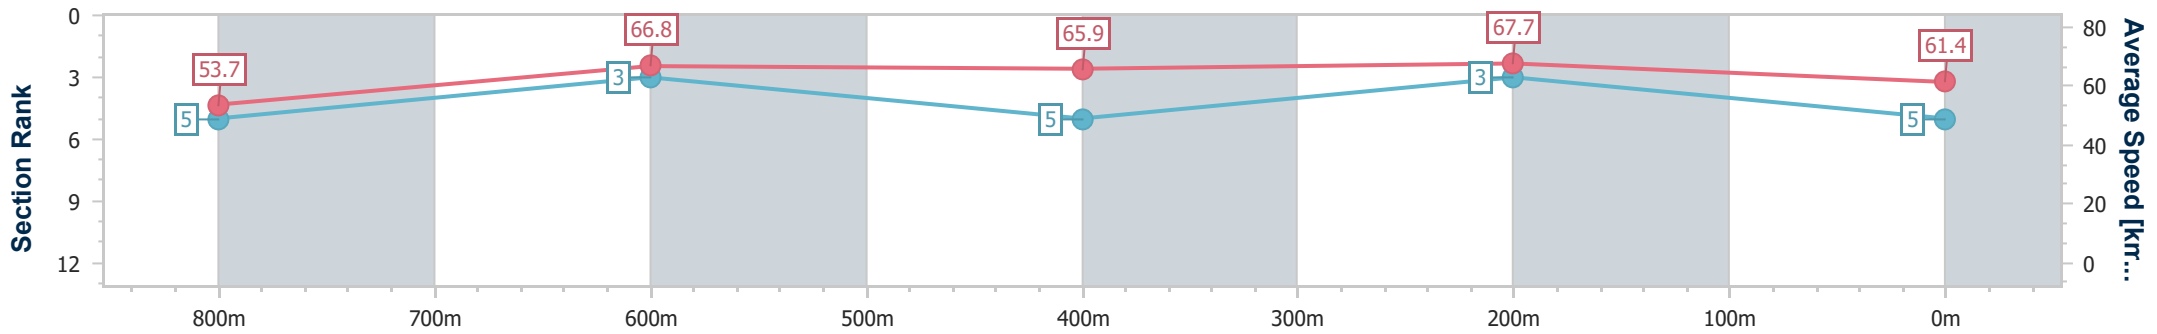

### Sunshine Coast QLD Professional

Race 3: COASTLINE BMW iX2 Class 3 Plate - 1000m

27 January 2024 - 13:23

Track Rating: Soft 5, Weather: Fine, Rail Position: +3m Entire

Section	Overall	800m	600m	400m	200m
Section Times	0:57.96 [5] (0:13.42)	0:44.54 [5] (0:10.86)	0:33.68 [3] (0:11.32)	0:22.36 [5] (0:10.64)	0:11.72 [3] (0:11.72)
Average Speed [km/h]	53.7	66.8	65.9	67.7	61.4
Top Speed [km/h]	69.5	69.5	67.6	68.6	65.5
Avg. Dist. to Rail [m]	4.0	2.2	6.0	6.9	6.9
Avg. Stride Freq. [Hz]	2.3	2.4	2.5	2.5	2.4
Avg. Stride Length [m]	6.5	7.6	7.4	7.4	7.2

- [ ] Ranking at each section and finish
- .-.- No data available at this section
- NA No data available

Horse/Jockey Name	Six Sides
Final Rank	6
Fastest Section Time (Section)	0:10.77 (400m)
Top Speed [km/h] (Section)	67.5 (800m)
Race State	Finished