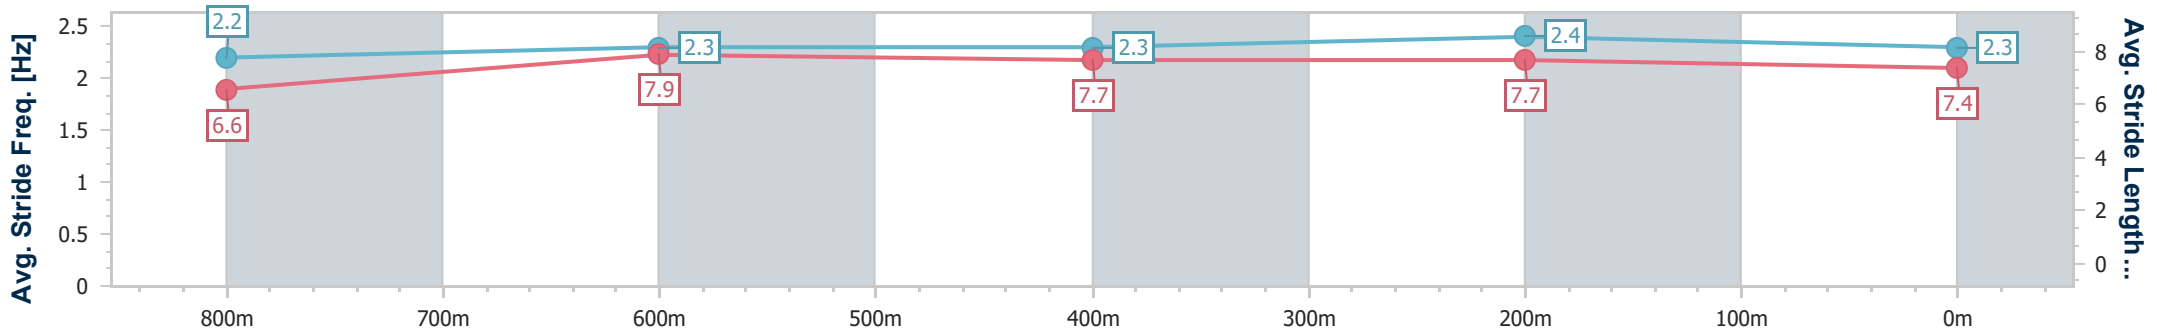

Sunshine Coast QLD Professional

Race 3: COASTLINE BMW iX2 Class 3 Plate - 1000m

27 January 2024 - 13:23

Track Rating: Soft 5, Weather: Fine, Rail Position: +3m Entire

Section	Overall	800m	600m	400m	200m
Section Times	0:58.20 [8] (0:13.54)	0:44.66 [6] (0:10.99)	0:33.67 [6] (0:11.34)	0:22.33 [7] (0:10.82)	0:11.51 [7] (0:11.51)
Average Speed [km/h]	53.3	66.4	64.9	66.7	62.6
Top Speed [km/h]	66.1	67.2	66.8	67.3	65.2
Avg. Dist. to Rail [m]	5.7	3.4	4.2	7.9	10.5
Avg. Stride Freq. [Hz]	2.2	2.3	2.3	2.4	2.3
Avg. Stride Length [m]	6.6	7.9	7.7	7.7	7.4

- [ ] Ranking at each section and finish
- .-.- No data available at this section
- NA No data available

Horse/Jockey Name	Rose Of Shiraz
Final Rank	9
Fastest Section Time (Section)	0:10.92 (400m)
Top Speed [km/h] (Section)	68.2 (400m)
Race State	Finished