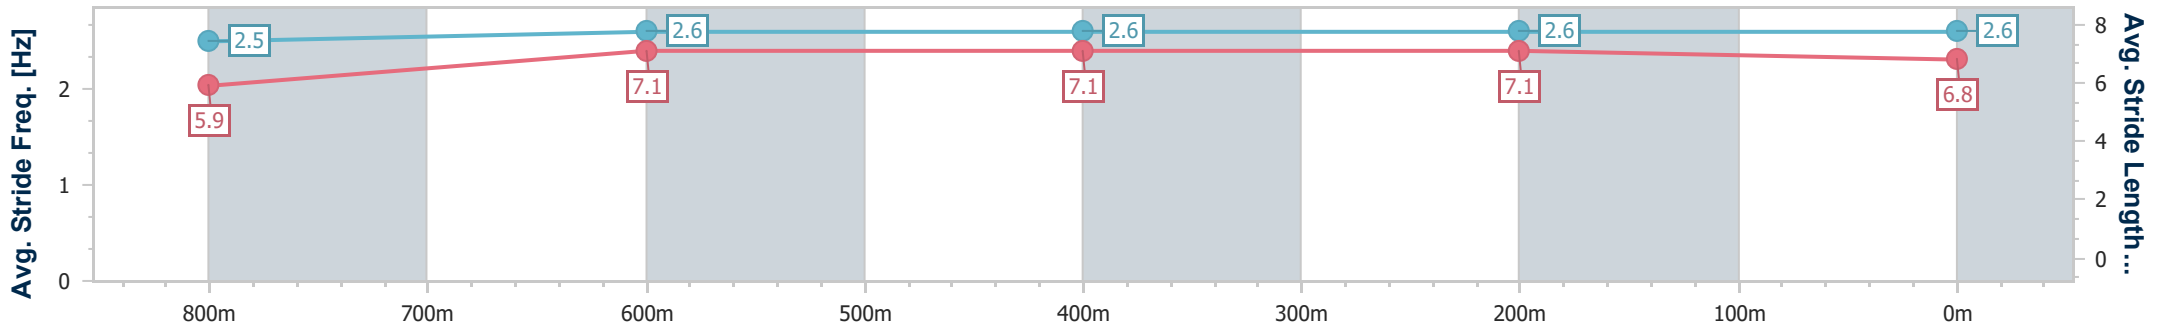

### Sunshine Coast QLD Professional

Race 3: COASTLINE BMW iX2 Class 3 Plate - 1000m

27 January 2024 - 13:23

Track Rating: Soft 5, Weather: Fine, Rail Position: +3m Entire

Section	Overall	800m	600m	400m	200m
Section Times	0:57.63 [2] (0:13.42)	0:44.21 [4] (0:10.88)	0:33.33 [4] (0:11.21)	0:22.12 [3] (0:10.73)	0:11.39 [4] (0:11.39)
Average Speed [km/h]	53.6	67.6	66.6	67.4	63.0
Top Speed [km/h]	67.3	68.8	67.6	68.0	66.1
Avg. Dist. to Rail [m]	5.6	4.5	6.7	11.0	12.2
Avg. Stride Freq. [Hz]	2.5	2.6	2.6	2.6	2.6
Avg. Stride Length [m]	5.9	7.1	7.1	7.1	6.8