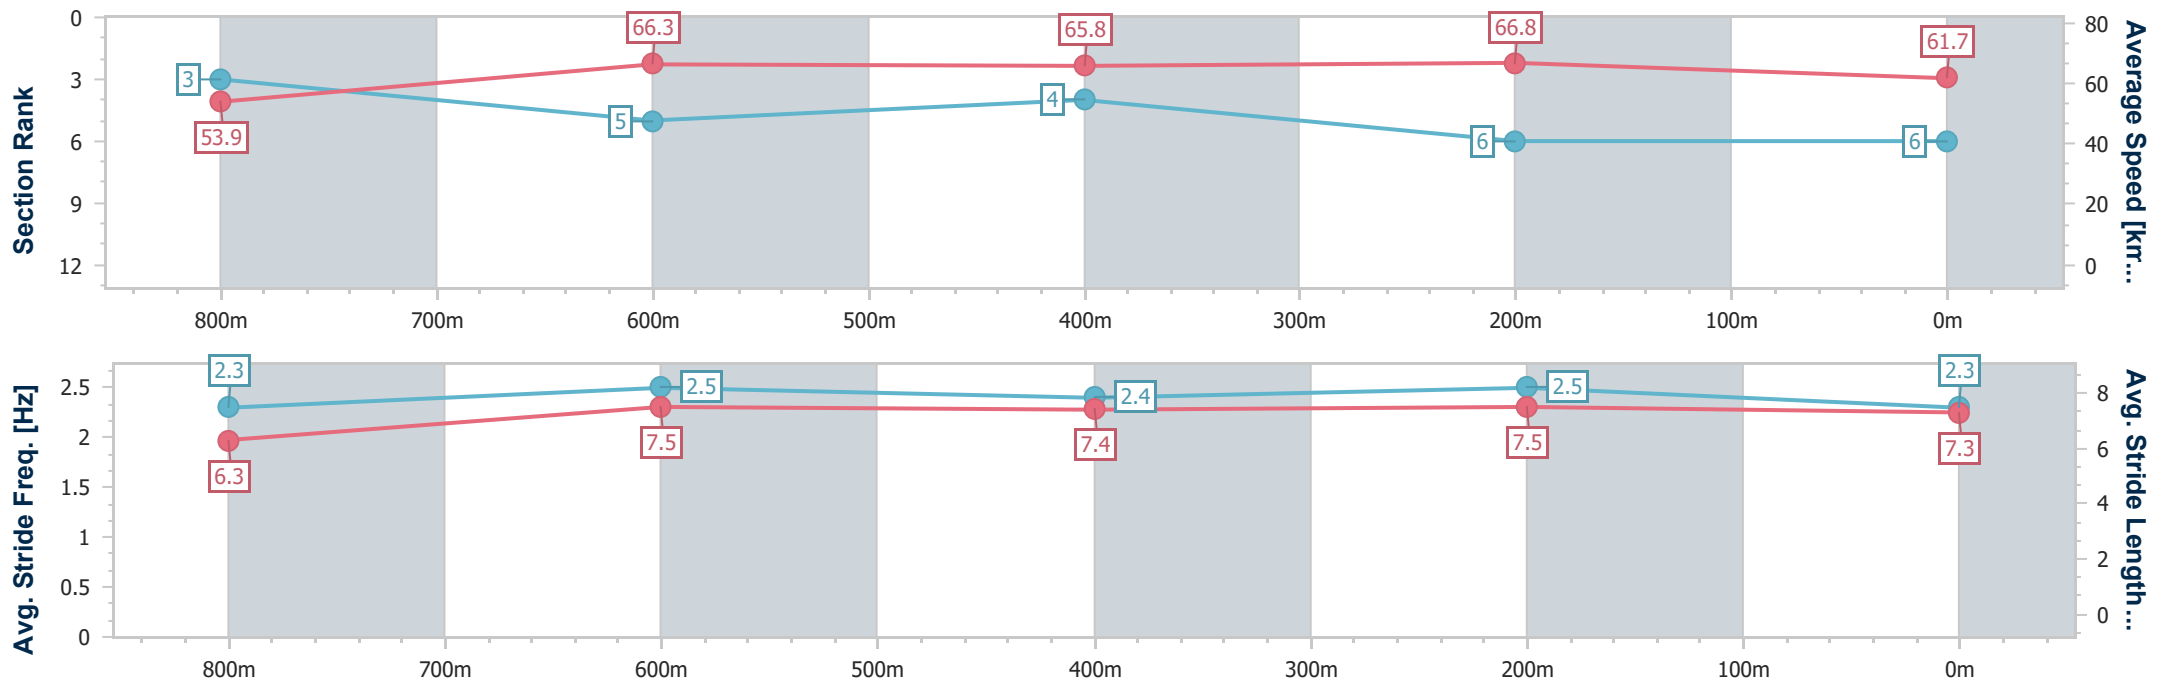

- [ ] Ranking at each section and finish
- .-.- No data available at this section
- NA No data available

Horse/Jockey Name	Six Sides
Final Rank	6
Fastest Section Time (Section)	0:10.77 (400m)
Top Speed [km/h] (Section)	67.5 (800m)
Race State	Finished

### Sunshine Coast QLD Professional

Race 3: COASTLINE BMW iX2 Class 3 Plate - 1000m

27 January 2024 - 13:23

Track Rating: Soft 5, Weather: Fine, Rail Position: +3m Entire

Section	Overall	800m	600m	400m	200m
Section Times	0:58.03 [6] (0:13.39)	0:44.64 [3] (0:10.99)	0:33.65 [5] (0:11.19)	0:22.46 [4] (0:10.77)	0:11.69 [6] (0:11.69)
Average Speed [km/h]	53.9	66.3	65.8	66.8	61.7
Top Speed [km/h]	66.4	67.5	66.8	67.4	65.5
Avg. Dist. to Rail [m]	4.4	2.9	4.0	6.7	8.4
Avg. Stride Freq. [Hz]	2.3	2.5	2.4	2.5	2.3
Avg. Stride Length [m]	6.3	7.5	7.4	7.5	7.3

- [ ] Ranking at each section and finish
- .-.- No data available at this section
- NA No data available

Horse/Jockey Name	Dirty Dancing
Final Rank	7
Fastest Section Time (Section)	0:10.73 (400m)
Top Speed [km/h] (Section)	67.9 (400m)
Race State	Finished