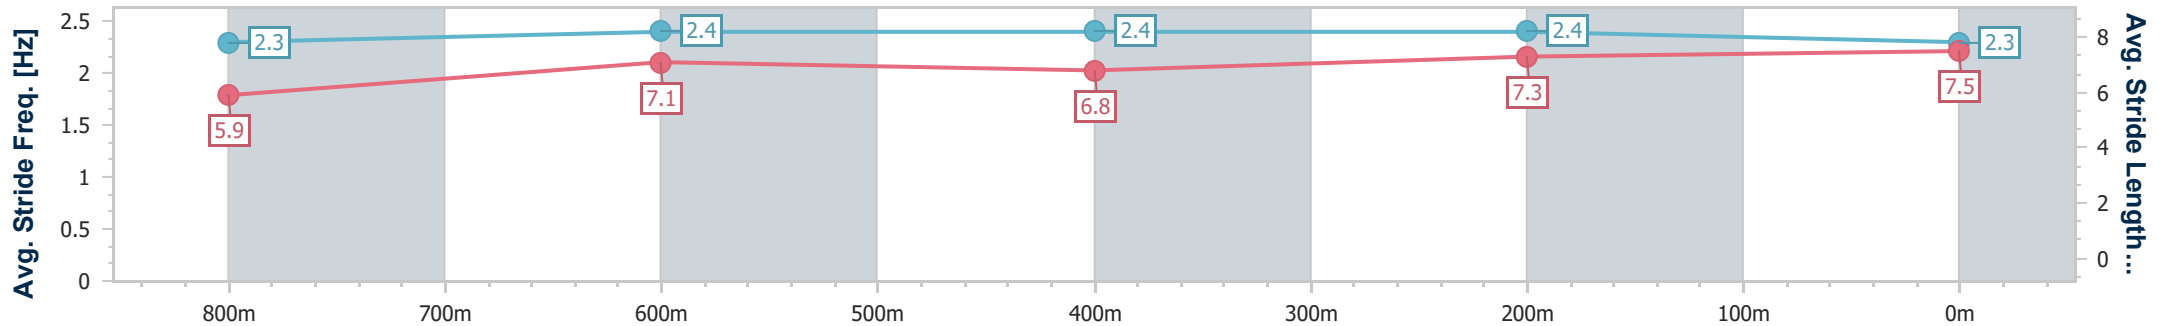

### Sunshine Coast QLD Professional

Race 3: COASTLINE BMW iX2 Class 3 Plate - 1000m

27 January 2024 - 13:23

Track Rating: Soft 5, Weather: Fine, Rail Position: +3m Entire

Section	Overall	800m	600m	400m	200m
Section Times	0:58.16 [7] (0:13.75)	0:44.41 [8] (0:11.07)	0:33.34 [9] (0:11.20)	0:22.14 [9] (0:10.73)	0:11.41 [8] (0:11.41)
Average Speed [km/h]	52.4	65.7	66.3	67.2	63.0
Top Speed [km/h]	64.8	67.0	66.8	67.9	66.3
Avg. Dist. to Rail [m]	7.0	3.0	5.3	8.0	7.9
Avg. Stride Freq. [Hz]	2.3	2.4	2.4	2.4	2.3
Avg. Stride Length [m]	5.9	7.1	6.8	7.3	7.5