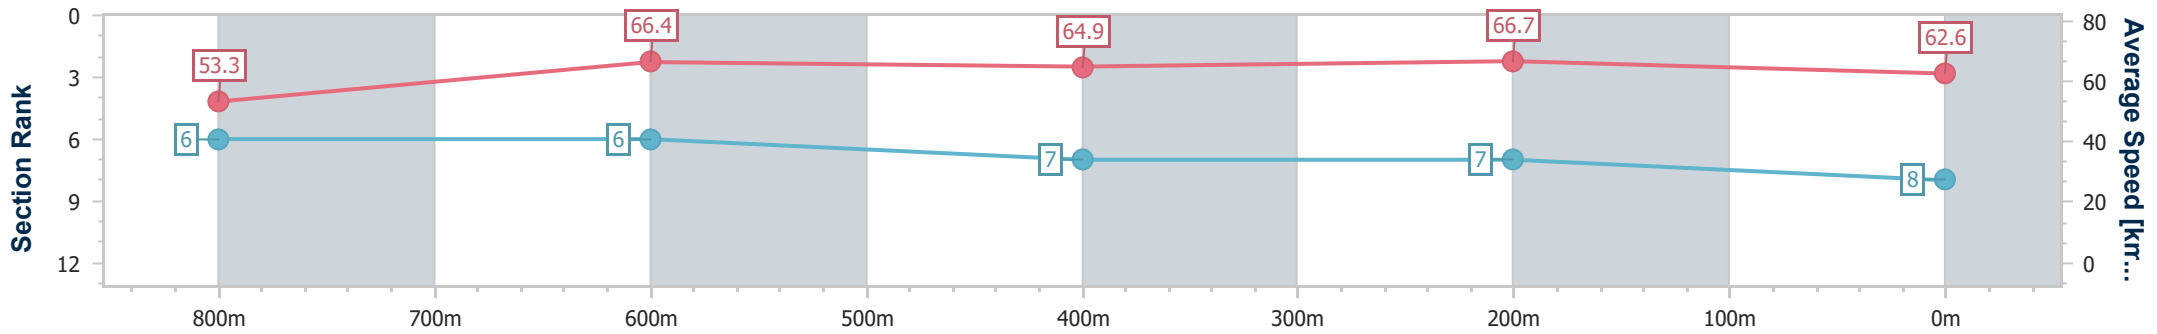

Sunshine Coast QLD Professional

Race 3: COASTLINE BMW iX2 Class 3 Plate - 1000m

27 January 2024 - 13:23

Track Rating: Soft 5, Weather: Fine, Rail Position: +3m Entire

Section	Overall	800m	600m	400m	200m
Section Times	0:58.20 [8] (0:13.54)	0:44.66 [6] (0:10.99)	0:33.67 [6] (0:11.34)	0:22.33 [7] (0:10.82)	0:11.51 [7] (0:11.51)
Average Speed [km/h]	53.3	66.4	64.9	66.7	62.6
Top Speed [km/h]	66.1	67.2	66.8	67.3	65.2
Avg. Dist. to Rail [m]	5.7	3.4	4.2	7.9	10.5
Avg. Stride Freq. [Hz]	2.2	2.3	2.3	2.4	2.3
Avg. Stride Length [m]	6.6	7.9	7.7	7.7	7.4

- [ ] Ranking at each section and finish
- .-.- No data available at this section
- NA No data available

Horse/Jockey Name	Rose Of Shiraz
Final Rank	9
Fastest Section Time (Section)	0:10.92 (400m)
Top Speed [km/h] (Section)	68.2 (400m)
Race State	Finished