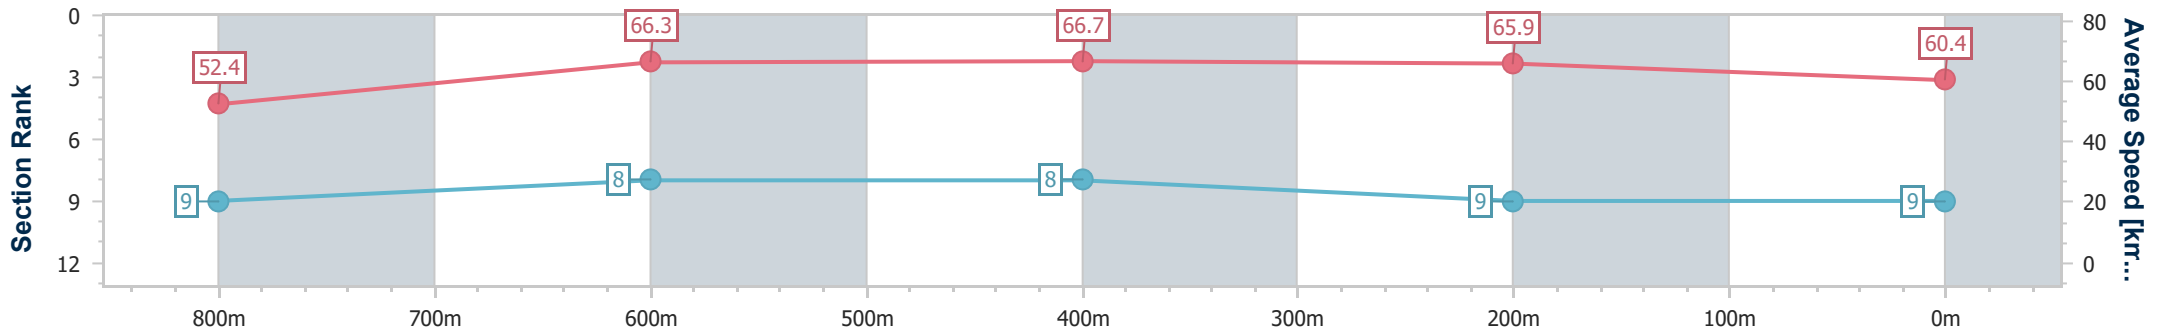

- [ ] Ranking at each section and finish
- .-.- No data available at this section
- NA No data available

Horse/Jockey Name	Rose Of Shiraz
Final Rank	9
Fastest Section Time (Section)	0:10.92 (400m)
Top Speed [km/h] (Section)	68.2 (400m)
Race State	Finished

### Sunshine Coast QLD Professional

Race 3: COASTLINE BMW iX2 Class 3 Plate - 1000m

27 January 2024 - 13:23

Track Rating: Soft 5, Weather: Fine, Rail Position: +3m Entire

Section	Overall	800m	600m	400m	200m
Section Times	0:58.75 [9] (0:13.78)	0:44.97 [9] (0:11.03)	0:33.94 [8] (0:11.10)	0:22.84 [8] (0:10.92)	0:11.92 [9] (0:11.92)
Average Speed [km/h]	52.4	66.3	66.7	65.9	60.4
Top Speed [km/h]	65.0	68.0	67.7	68.2	64.5
Avg. Dist. to Rail [m]	10.0	4.2	5.1	7.4	6.0
Avg. Stride Freq. [Hz]	2.4	2.5	2.5	2.5	2.4
Avg. Stride Length [m]	6.1	7.4	7.5	7.4	7.1

- [ ] Ranking at each section and finish
- .-.- No data available at this section
- NA No data available