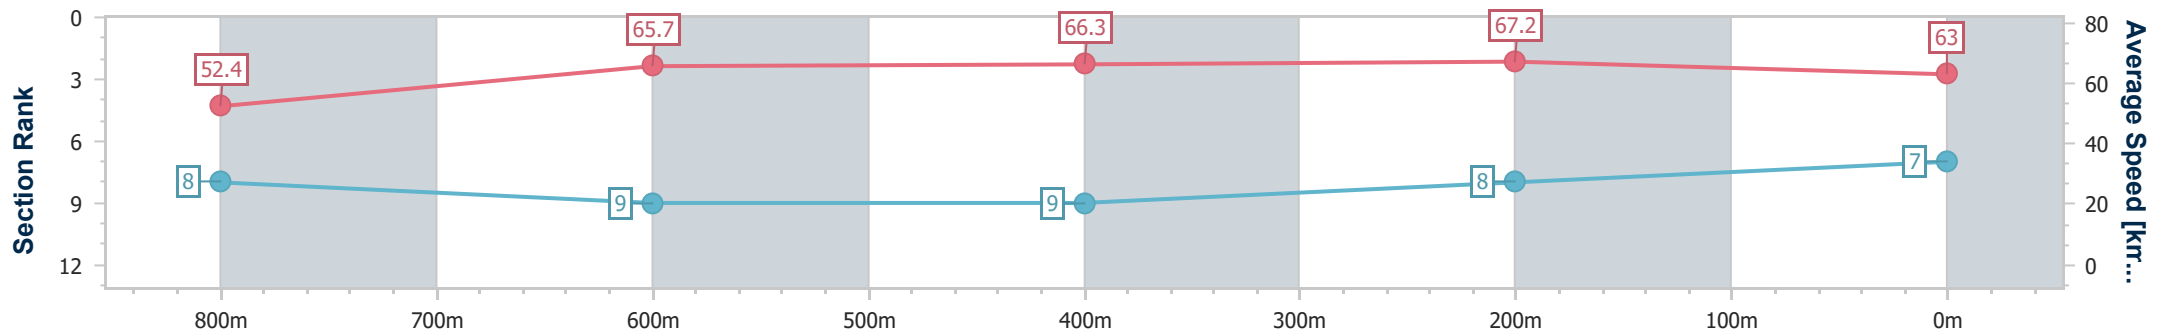

- [ ] Ranking at each section and finish
- .-.- No data available at this section
- NA No data available

Horse/Jockey Name	Dirty Dancing
Final Rank	7
Fastest Section Time (Section)	0:10.73 (400m)
Top Speed [km/h] (Section)	67.9 (400m)
Race State	Finished

### Sunshine Coast QLD Professional

Race 3: COASTLINE BMW iX2 Class 3 Plate - 1000m

27 January 2024 - 13:23

Track Rating: Soft 5, Weather: Fine, Rail Position: +3m Entire

Section	Overall	800m	600m	400m	200m
Section Times	0:58.16 [7] (0:13.75)	0:44.41 [8] (0:11.07)	0:33.34 [9] (0:11.20)	0:22.14 [9] (0:10.73)	0:11.41 [8] (0:11.41)
Average Speed [km/h]	52.4	65.7	66.3	67.2	63.0
Top Speed [km/h]	64.8	67.0	66.8	67.9	66.3
Avg. Dist. to Rail [m]	7.0	3.0	5.3	8.0	7.9
Avg. Stride Freq. [Hz]	2.3	2.4	2.4	2.4	2.3
Avg. Stride Length [m]	5.9	7.1	6.8	7.3	7.5

- [ ] Ranking at each section and finish
- .-.- No data available at this section
- NA No data available

Horse/Jockey Name	Regal Edition
Final Rank	8
Fastest Section Time (Section)	0:10.82 (400m)
Top Speed [km/h] (Section)	67.3 (400m)
Race State	Finished