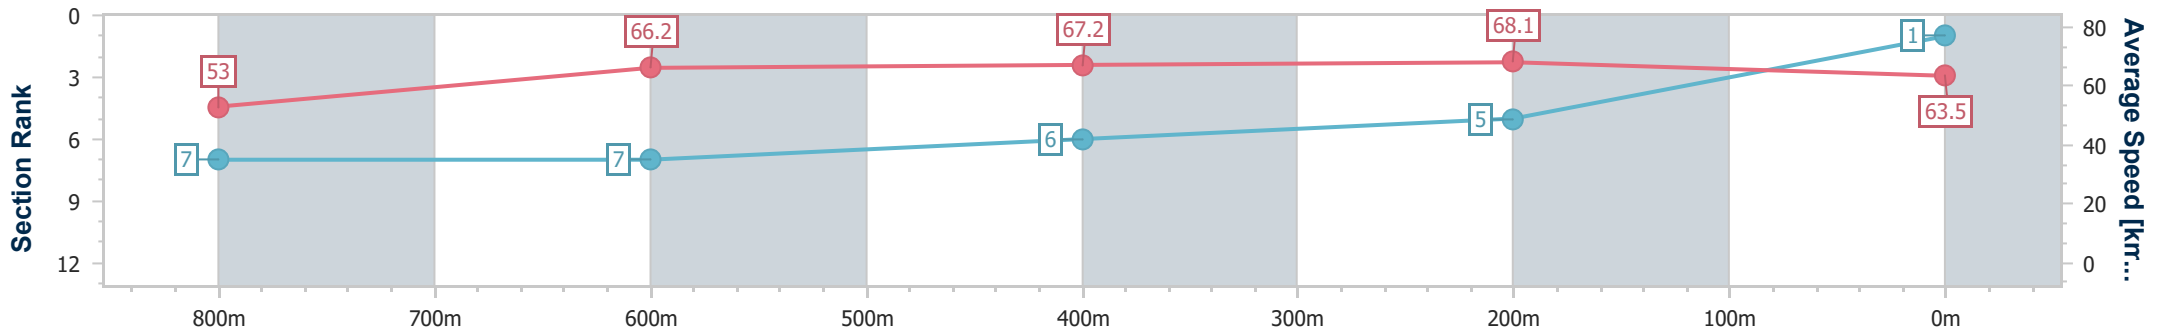

### Sunshine Coast QLD Professional

Race 3: COASTLINE BMW iX2 Class 3 Plate - 1000m

27 January 2024 - 13:23

Track Rating: Soft 5, Weather: Fine, Rail Position: +3m Entire

Section	Overall	800m	600m	400m	200m
Section Times	0:57.60 [1] (0:13.59)	0:44.01 [7] (0:11.06)	0:32.95 [7] (0:11.01)	0:21.94 [6] (0:10.59)	0:11.35 [5] (0:11.35)
Average Speed [km/h]	53.0	66.2	67.2	68.1	63.5
Top Speed [km/h]	66.4	67.8	68.6	69.9	67.2
Avg. Dist. to Rail [m]	8.2	4.5	4.9	10.4	12.9
Avg. Stride Freq. [Hz]	2.3	2.4	2.5	2.6	2.5
Avg. Stride Length [m]	6.2	7.6	7.6	7.4	7.1