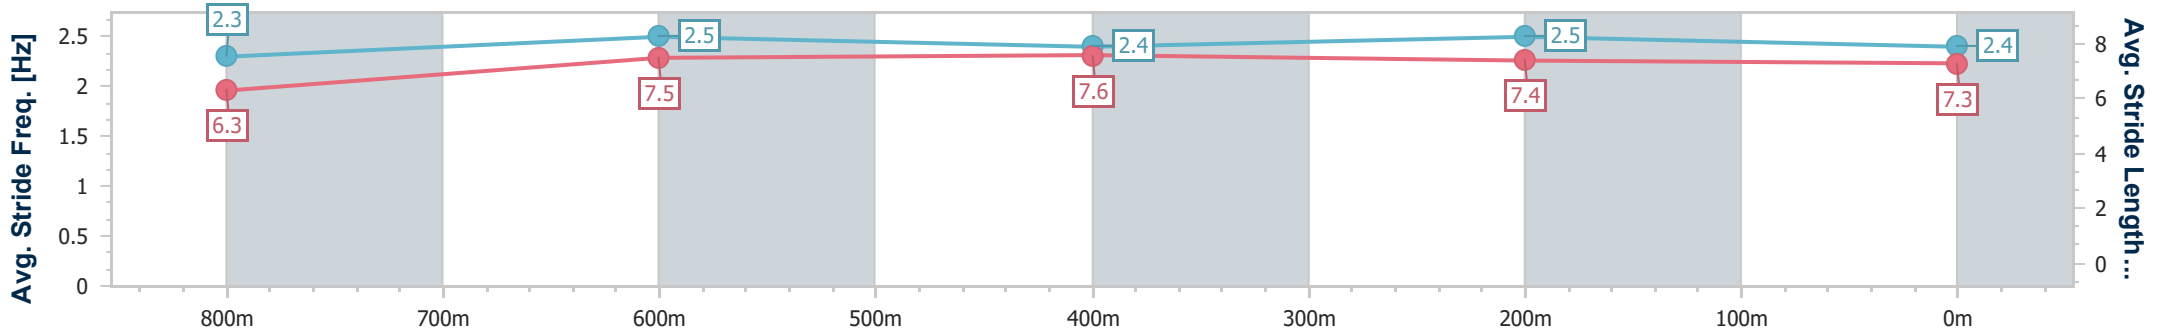

### Sunshine Coast QLD Professional

Race 3: COASTLINE BMW iX2 Class 3 Plate - 1000m

27 January 2024 - 13:23

Track Rating: Soft 5, Weather: Fine, Rail Position: +3m Entire

Section	Overall	800m	600m	400m	200m
Section Times	0:57.81 [4] (0:13.25)	0:44.56 [2] (0:10.97)	0:33.59 [2] (0:11.10)	0:22.49 [1] (0:10.88)	0:11.61 [1] (0:11.61)
Average Speed [km/h]	54.5	66.0	66.0	66.3	62.1
Top Speed [km/h]	67.2	67.2	66.5	66.9	64.9
Avg. Dist. to Rail [m]	2.8	2.8	2.6	5.5	6.0
Avg. Stride Freq. [Hz]	2.3	2.5	2.4	2.5	2.4
Avg. Stride Length [m]	6.3	7.5	7.6	7.4	7.3

- [ ] Ranking at each section and finish
- .-.- No data available at this section
- NA No data available

Horse/Jockey Name	Everlasting Stars
Final Rank	5
Fastest Section Time (Section)	0:10.64 (400m)
Top Speed [km/h] (Section)	69.5 (800m)
Race State	Finished