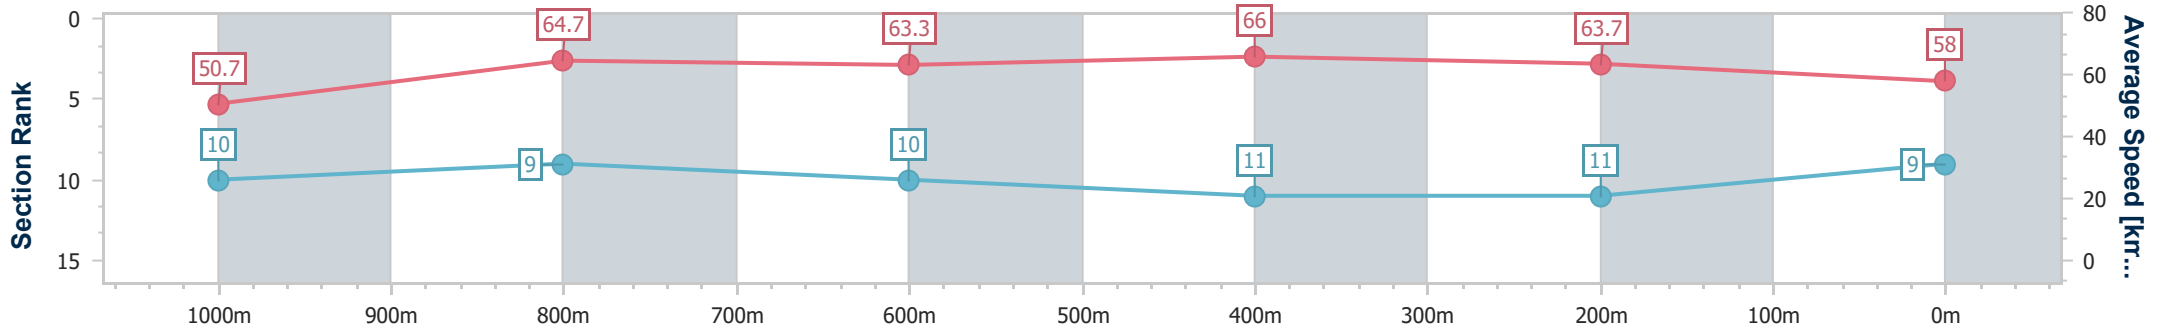

Horse/Jockey Name	The Tyler
Final Rank	9
Fastest Section Time (Section)	0:11.05 (600m)
Top Speed [km/h] (Section)	66.2 (600m)
Race State	Finished

Sunshine Coast QLD Professional
Race 9: COASTLINE BMW 3 Class 6 Handicap (4YO only QTIS bonuses applicable) - 1200m

27 January 2024 - 17:11

Track Rating: Good 4, Weather: Fine, Rail Position: +3m Entire

Section	Overall	1000m	800m	600m	400m	200m
Section Times	1:11.61 [9] (0:14.22)	0:57.39 [10] (0:11.19)	0:46.20 [9] (0:11.49)	0:34.71 [10] (0:11.05)	0:23.66 [11] (0:11.27)	0:12.39 [11] (0:12.39)
Average Speed [km/h]	50.7	64.7	63.3	66.0	63.7	58.0
Top Speed [km/h]	65.0	66.1	66.2	66.2	65.6	61.9
Avg. Dist. to Rail [m]	3.7	2.6	1.6	1.7	5.9	6.5
Avg. Stride Freq. [Hz]	2.3	2.4	2.4	2.5	2.4	2.3
Avg. Stride Length [m]	6.2	7.5	7.4	7.4	7.4	7.1

- [ ] Ranking at each section and finish
- -.-.- No data available at this section
- NA No data available