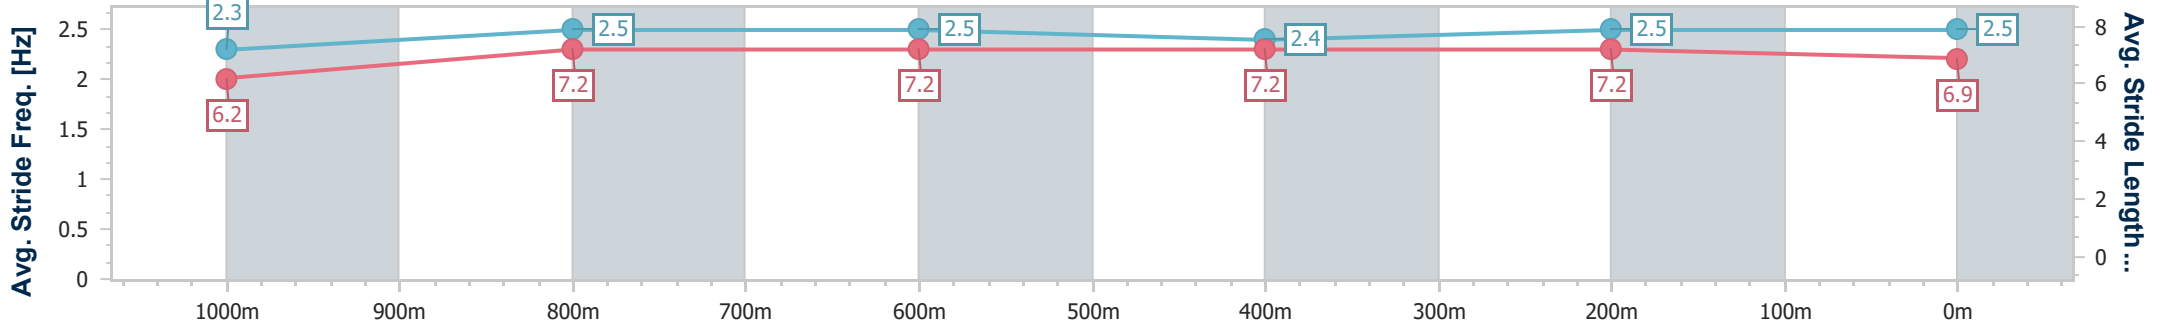

27 January 2024 - 17:11

Track Rating: Good 4, Weather: Fine, Rail Position: +3m Entire

Section	Overall	1000m	800m	600m	400m	200m
Section Times	1:10.31 [1] (0:13.65)	0:56.66 [5] (0:10.92)	0:45.74 [5] (0:11.43)	0:34.31 [5] (0:11.39)	0:22.92 [5] (0:11.21)	0:11.71 [1] (0:11.71)
Average Speed [km/h]	52.7	66.1	63.5	63.5	64.2	61.5
Top Speed [km/h]	67.2	67.7	64.7	64.7	64.6	64.3
Avg. Dist. to Rail [m]	3.5	2.4	1.1	0.5	2.3	3.5
Avg. Stride Freq. [Hz]	2.3	2.5	2.5	2.4	2.5	2.5
Avg. Stride Length [m]	6.2	7.2	7.2	7.2	7.2	6.9