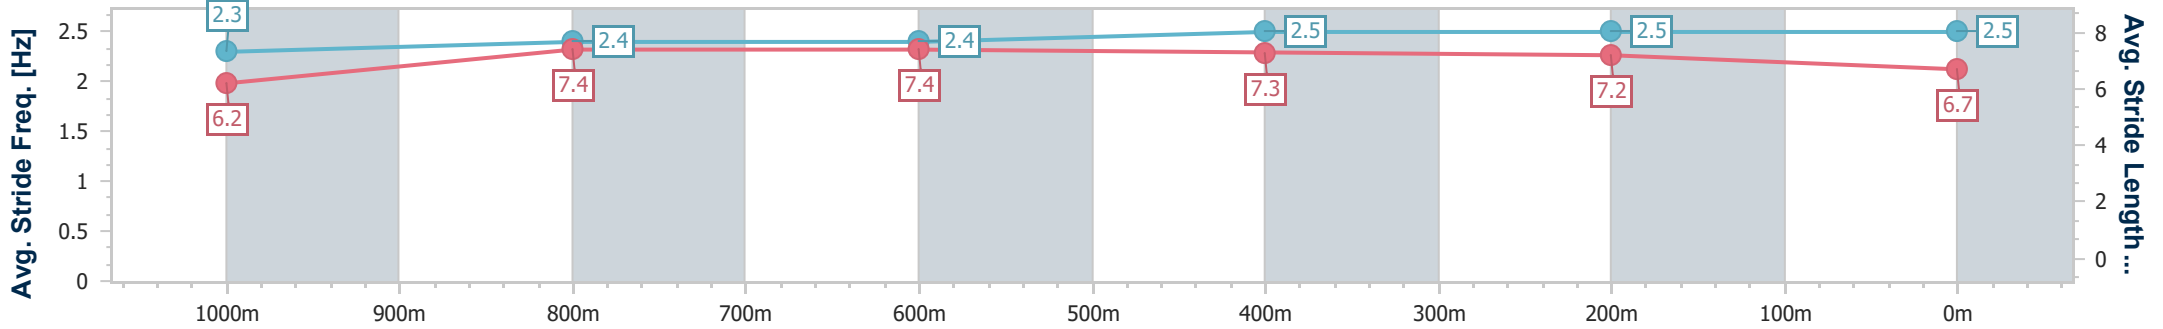

Horse/Jockey Name	Hatchet
Final Rank	3
Fastest Section Time (Section)	0:11.21 (800m)
Top Speed [km/h] (Section)	66.1 (Overall)
Race State	Finished

Sunshine Coast QLD Professional
Race 9: COASTLINE BMW 3 Class 6 Handicap (4YO only QTIS bonuses applicable) - 1200m

27 January 2024 - 17:11

Track Rating: Good 4, Weather: Fine, Rail Position: +3m Entire

Section	Overall	1000m	800m	600m	400m	200m
Section Times	1:10.66 [3] (0:13.76)	0:56.90 [6] (0:11.23)	0:45.67 [6] (0:11.21)	0:34.46 [6] (0:11.28)	0:23.18 [6] (0:11.26)	0:11.92 [3] (0:11.92)
Average Speed [km/h]	52.5	64.4	64.7	65.0	64.2	60.4
Top Speed [km/h]	66.1	65.6	65.9	66.1	64.9	62.3
Avg. Dist. to Rail [m]	6.0	2.9	1.6	3.2	8.7	9.6
Avg. Stride Freq. [Hz]	2.3	2.4	2.4	2.5	2.5	2.5
Avg. Stride Length [m]	6.2	7.4	7.4	7.3	7.2	6.7

- [ ] Ranking at each section and finish
- -.-.- No data available at this section
- NA No data available