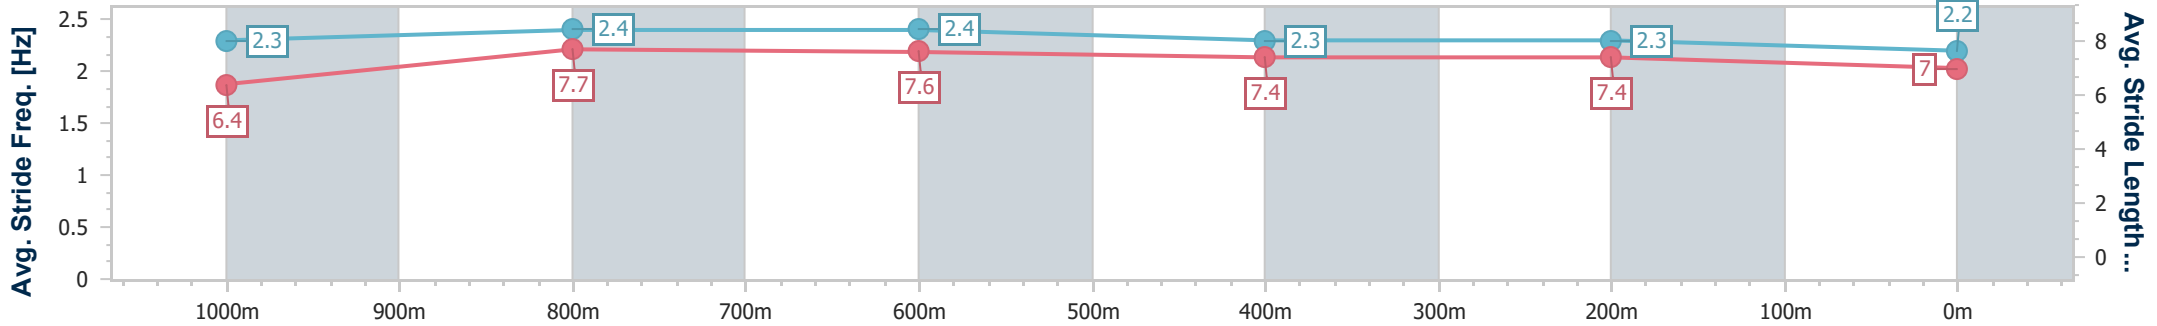

Horse/Jockey Name	En Pointe
Final Rank	8
Fastest Section Time (Section)	0:10.83 (1000m)
Top Speed [km/h] (Section)	69.8 (1000m)
Race State	Finished

Sunshine Coast QLD Professional
Race 9: COASTLINE BMW 3 Class 6 Handicap (4YO only QTIS
bonuses applicable) - 1200m

27 January 2024 - 17:11

Track Rating: Good 4, Weather: Fine, Rail Position: +3m Entire

Section	Overall	1000m	800m	600m	400m	200m
Section Times	1:11.51 [8] (0:13.36)	0:58.15 [2] (0:10.83)	0:47.32 [2] (0:11.42)	0:35.90 [2] (0:11.55)	0:24.35 [2] (0:11.58)	0:12.77 [4] (0:12.77)
Average Speed [km/h]	54.1	66.9	63.9	62.6	62.3	56.4
Top Speed [km/h]	69.3	69.8	64.4	63.9	63.0	60.4
Avg. Dist. to Rail [m]	7.6	3.7	2.0	1.0	4.9	6.8
Avg. Stride Freq. [Hz]	2.3	2.4	2.4	2.3	2.3	2.2
Avg. Stride Length [m]	6.4	7.7	7.6	7.4	7.4	7.0

- [ ] Ranking at each section and finish
- -.-.- No data available at this section
- NA No data available