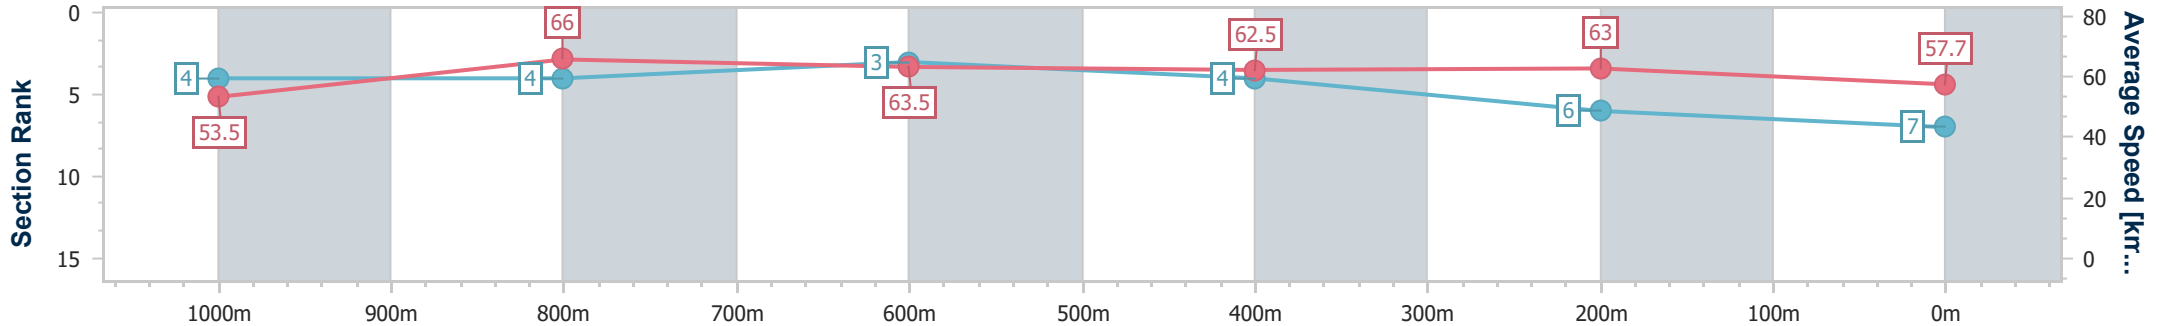

Horse/Jockey Name	Zoumeteor
Final Rank	7
Fastest Section Time (Section)	0:11.01 (1000m)
Top Speed [km/h] (Section)	68.7 (1000m)
Race State	Finished

Sunshine Coast QLD Professional
Race 9: COASTLINE BMW 3 Class 6 Handicap (4YO only QTIS bonuses applicable) - 1200m

27 January 2024 - 17:11

Track Rating: Good 4, Weather: Fine, Rail Position: +3m Entire

Section	Overall	1000m	800m	600m	400m	200m
Section Times	1:11.23 [7] (0:13.46)	0:57.77 [4] (0:11.01)	0:46.76 [4] (0:11.39)	0:35.37 [3] (0:11.49)	0:23.88 [4] (0:11.44)	0:12.44 [6] (0:12.44)
Average Speed [km/h]	53.5	66.0	63.5	62.5	63.0	57.7
Top Speed [km/h]	68.7	68.7	64.2	63.1	63.8	61.2
Avg. Dist. to Rail [m]	6.3	2.9	0.8	0.4	2.9	4.6
Avg. Stride Freq. [Hz]	2.2	2.3	2.2	2.2	2.3	2.2
Avg. Stride Length [m]	6.7	8.0	7.8	7.8	7.5	7.3

- [ ] Ranking at each section and finish
- -.-.- No data available at this section
- NA No data available