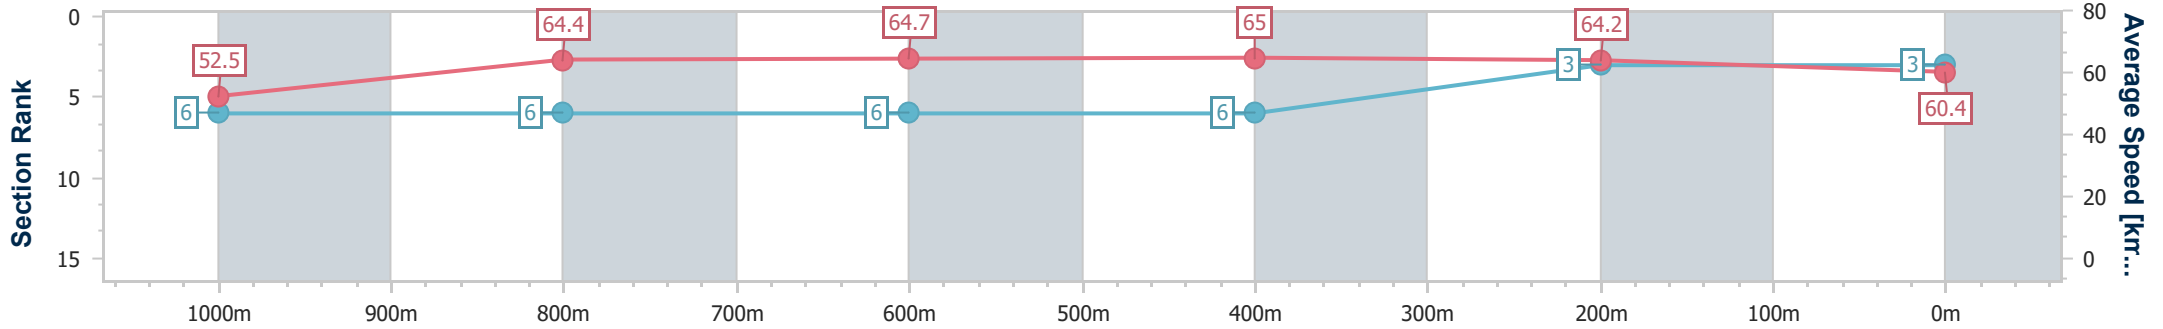

Horse/Jockey Name	Hatchet
Final Rank	3
Fastest Section Time (Section)	0:11.21 (800m)
Top Speed [km/h] (Section)	66.1 (Overall)
Race State	Finished

Sunshine Coast QLD Professional
Race 9: COASTLINE BMW 3 Class 6 Handicap (4YO only QTIS bonuses applicable) - 1200m

27 January 2024 - 17:11

Track Rating: Good 4, Weather: Fine, Rail Position: +3m Entire

Section	Overall	1000m	800m	600m	400m	200m
Section Times	1:10.66 [3] (0:13.76)	0:56.90 [6] (0:11.23)	0:45.67 [6] (0:11.21)	0:34.46 [6] (0:11.28)	0:23.18 [6] (0:11.26)	0:11.92 [3] (0:11.92)
Average Speed [km/h]	52.5	64.4	64.7	65.0	64.2	60.4
Top Speed [km/h]	66.1	65.6	65.9	66.1	64.9	62.3
Avg. Dist. to Rail [m]	6.0	2.9	1.6	3.2	8.7	9.6
Avg. Stride Freq. [Hz]	2.3	2.4	2.4	2.5	2.5	2.5
Avg. Stride Length [m]	6.2	7.4	7.4	7.3	7.2	6.7

- [ ] Ranking at each section and finish
- -.-.- No data available at this section
- NA No data available