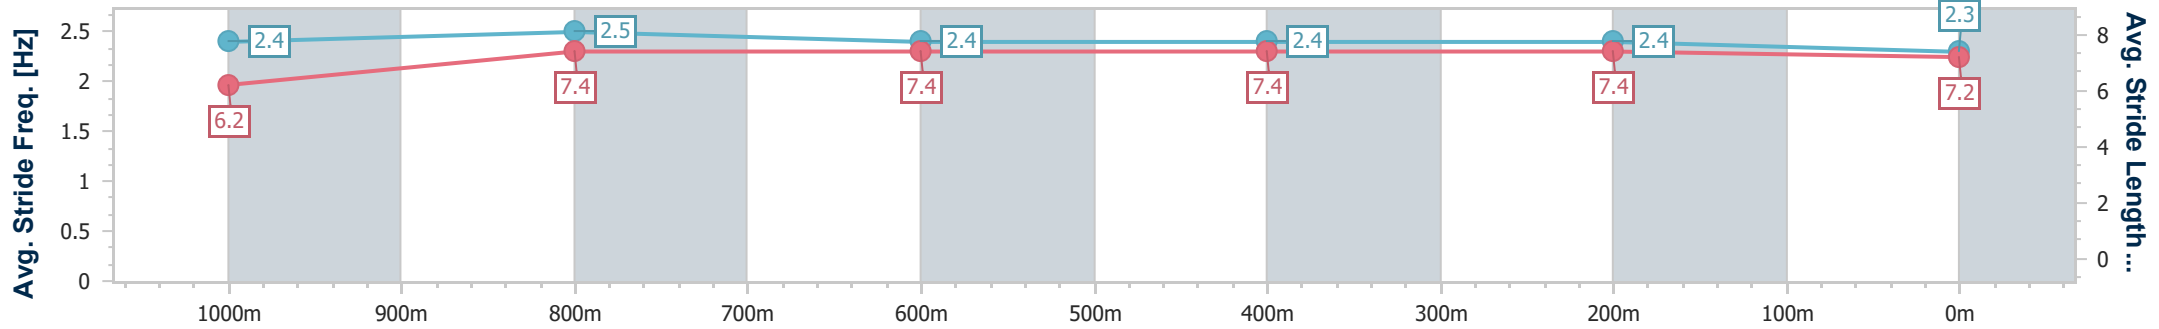

Horse/Jockey Name	Beaux Rumble
Final Rank	4
Fastest Section Time (Section)	0:11.00 (1000m)
Top Speed [km/h] (Section)	67.8 (Overall)
Race State	Finished

Sunshine Coast QLD Professional
Race 9: COASTLINE BMW 3 Class 6 Handicap (4YO only QTIS bonuses applicable) - 1200m

27 January 2024 - 17:11

Track Rating: Good 4, Weather: Fine, Rail Position: +3m Entire

Section	Overall	1000m	800m	600m	400m	200m
Section Times	1:10.70 [4] (0:13.43)	0:57.27 [3] (0:11.00)	0:46.27 [3] (0:11.45)	0:34.82 [4] (0:11.41)	0:23.41 [3] (0:11.35)	0:12.06 [2] (0:12.06)
Average Speed [km/h]	53.6	65.7	63.5	63.7	63.5	59.7
Top Speed [km/h]	67.8	67.6	64.9	65.0	64.2	63.2
Avg. Dist. to Rail [m]	10.1	4.1	1.5	1.3	6.2	6.4
Avg. Stride Freq. [Hz]	2.4	2.5	2.4	2.4	2.4	2.3
Avg. Stride Length [m]	6.2	7.4	7.4	7.4	7.4	7.2

- [ ] Ranking at each section and finish
- -.-.- No data available at this section
- NA No data available