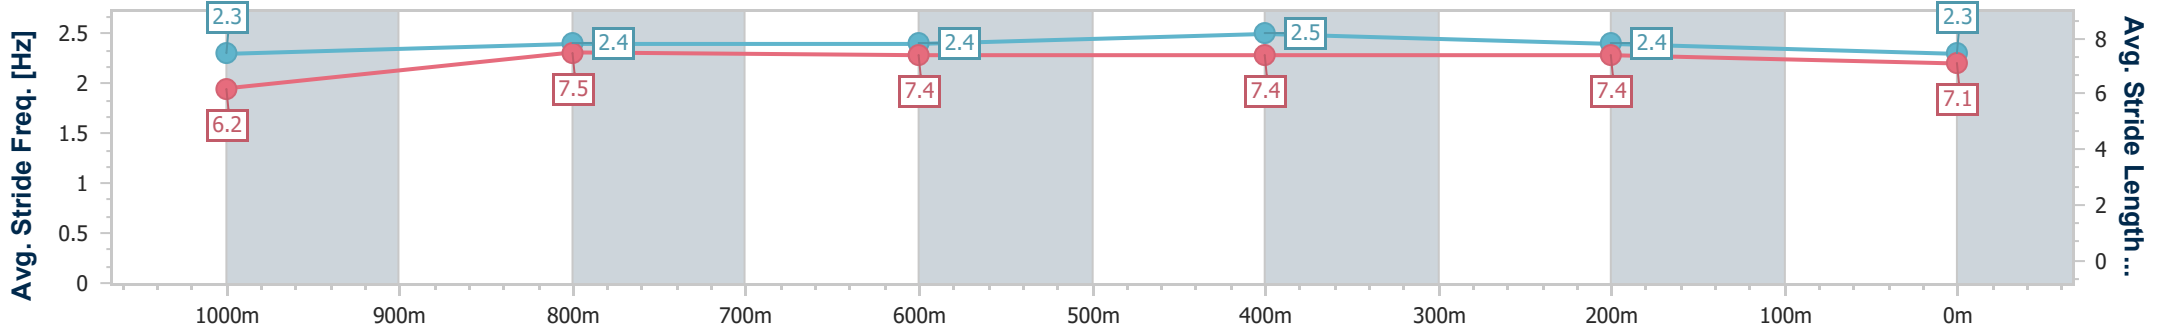

Horse/Jockey Name	The Tyler
Final Rank	9
Fastest Section Time (Section)	0:11.05 (600m)
Top Speed [km/h] (Section)	66.2 (600m)
Race State	Finished

Sunshine Coast QLD Professional
Race 9: COASTLINE BMW 3 Class 6 Handicap (4YO only QTIS bonuses applicable) - 1200m

27 January 2024 - 17:11

Track Rating: Good 4, Weather: Fine, Rail Position: +3m Entire

Section	Overall	1000m	800m	600m	400m	200m
Section Times	1:11.61 [9] (0:14.22)	0:57.39 [10] (0:11.19)	0:46.20 [9] (0:11.49)	0:34.71 [10] (0:11.05)	0:23.66 [11] (0:11.27)	0:12.39 [11] (0:12.39)
Average Speed [km/h]	50.7	64.7	63.3	66.0	63.7	58.0
Top Speed [km/h]	65.0	66.1	66.2	66.2	65.6	61.9
Avg. Dist. to Rail [m]	3.7	2.6	1.6	1.7	5.9	6.5
Avg. Stride Freq. [Hz]	2.3	2.4	2.4	2.5	2.4	2.3
Avg. Stride Length [m]	6.2	7.5	7.4	7.4	7.4	7.1

- [ ] Ranking at each section and finish
- -.-.- No data available at this section
- NA No data available