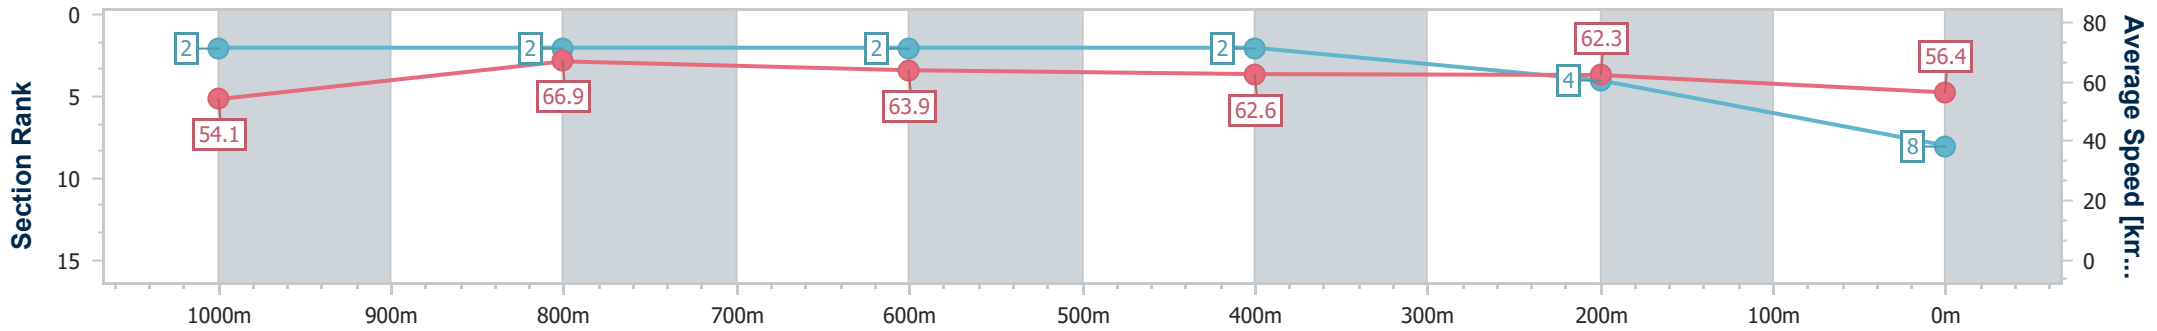

Horse/Jockey Name	En Pointe
Final Rank	8
Fastest Section Time (Section)	0:10.83 (1000m)
Top Speed [km/h] (Section)	69.8 (1000m)
Race State	Finished

Sunshine Coast QLD Professional
Race 9: COASTLINE BMW 3 Class 6 Handicap (4YO only QTIS
bonuses applicable) - 1200m

27 January 2024 - 17:11

Track Rating: Good 4, Weather: Fine, Rail Position: +3m Entire

Section	Overall	1000m	800m	600m	400m	200m
Section Times	1:11.51 [8] (0:13.36)	0:58.15 [2] (0:10.83)	0:47.32 [2] (0:11.42)	0:35.90 [2] (0:11.55)	0:24.35 [2] (0:11.58)	0:12.77 [4] (0:12.77)
Average Speed [km/h]	54.1	66.9	63.9	62.6	62.3	56.4
Top Speed [km/h]	69.3	69.8	64.4	63.9	63.0	60.4
Avg. Dist. to Rail [m]	7.6	3.7	2.0	1.0	4.9	6.8
Avg. Stride Freq. [Hz]	2.3	2.4	2.4	2.3	2.3	2.2
Avg. Stride Length [m]	6.4	7.7	7.6	7.4	7.4	7.0

- [ ] Ranking at each section and finish
- -.-.- No data available at this section
- NA No data available