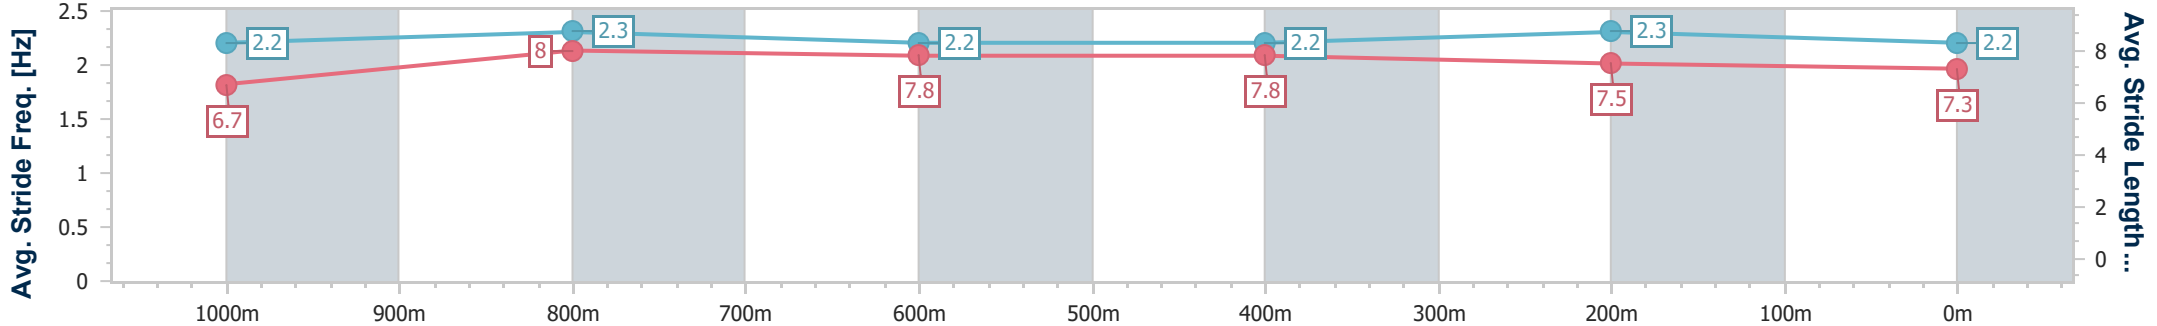

Horse/Jockey Name	Zoumeteor
Final Rank	7
Fastest Section Time (Section)	0:11.01 (1000m)
Top Speed [km/h] (Section)	68.7 (1000m)
Race State	Finished

Sunshine Coast QLD Professional
Race 9: COASTLINE BMW 3 Class 6 Handicap (4YO only QTIS bonuses applicable) - 1200m

27 January 2024 - 17:11

Track Rating: Good 4, Weather: Fine, Rail Position: +3m Entire

Section	Overall	1000m	800m	600m	400m	200m
Section Times	1:11.23 [7] (0:13.46)	0:57.77 [4] (0:11.01)	0:46.76 [4] (0:11.39)	0:35.37 [3] (0:11.49)	0:23.88 [4] (0:11.44)	0:12.44 [6] (0:12.44)
Average Speed [km/h]	53.5	66.0	63.5	62.5	63.0	57.7
Top Speed [km/h]	68.7	68.7	64.2	63.1	63.8	61.2
Avg. Dist. to Rail [m]	6.3	2.9	0.8	0.4	2.9	4.6
Avg. Stride Freq. [Hz]	2.2	2.3	2.2	2.2	2.3	2.2
Avg. Stride Length [m]	6.7	8.0	7.8	7.8	7.5	7.3

- [ ] Ranking at each section and finish
- -.-.- No data available at this section
- NA No data available