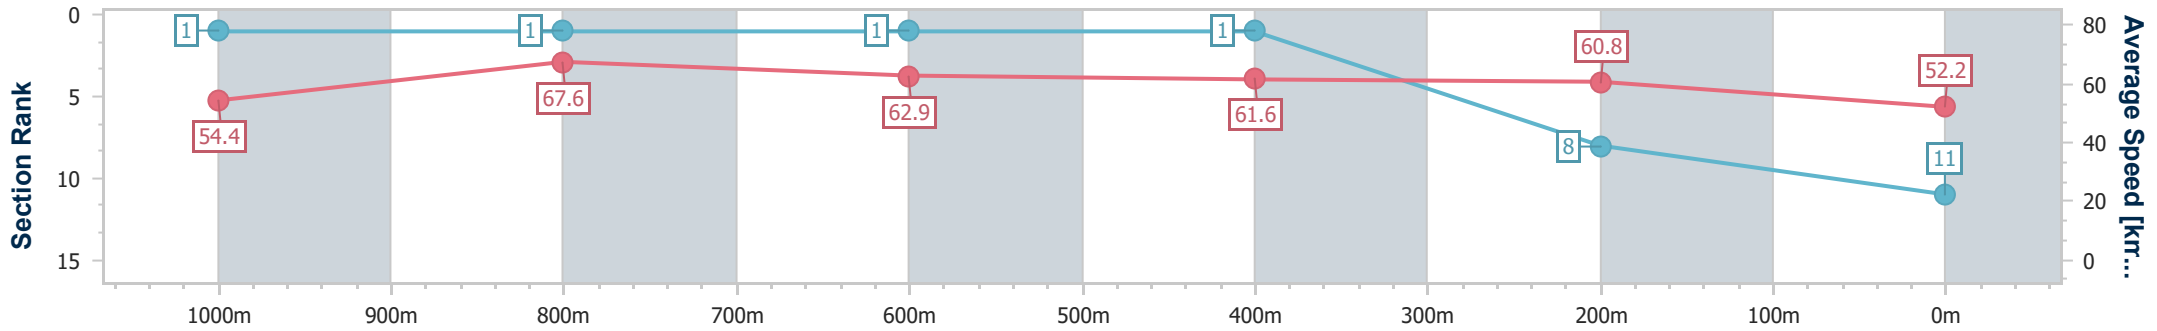

Horse/Jockey Name	Win Burn
Final Rank	11
Fastest Section Time (Section)	0:10.75 (1000m)
Top Speed [km/h] (Section)	70.6 (Overall)
Race State	Finished

Sunshine Coast QLD Professional
Race 9: COASTLINE BMW 3 Class 6 Handicap (4YO only QTIS
bonuses applicable) - 1200m

27 January 2024 - 17:11

Track Rating: Good 4, Weather: Fine, Rail Position: +3m Entire

Section	Overall	1000m	800m	600m	400m	200m
Section Times	1:12.79 [11] (0:13.24)	0:59.55 [1] (0:10.75)	0:48.80 [1] (0:11.48)	0:37.32 [1] (0:11.65)	0:25.67 [1] (0:11.87)	0:13.80 [8] (0:13.80)
Average Speed [km/h]	54.4	67.6	62.9	61.6	60.8	52.2
Top Speed [km/h]	70.6	69.7	64.2	62.3	61.7	58.1
Avg. Dist. to Rail [m]	8.9	4.1	0.6	0.4	4.0	4.3
Avg. Stride Freq. [Hz]	2.4	2.5	2.4	2.4	2.4	2.2
Avg. Stride Length [m]	6.3	7.6	7.3	7.2	7.1	6.7

- [ ] Ranking at each section and finish
- -.-.- No data available at this section
- NA No data available