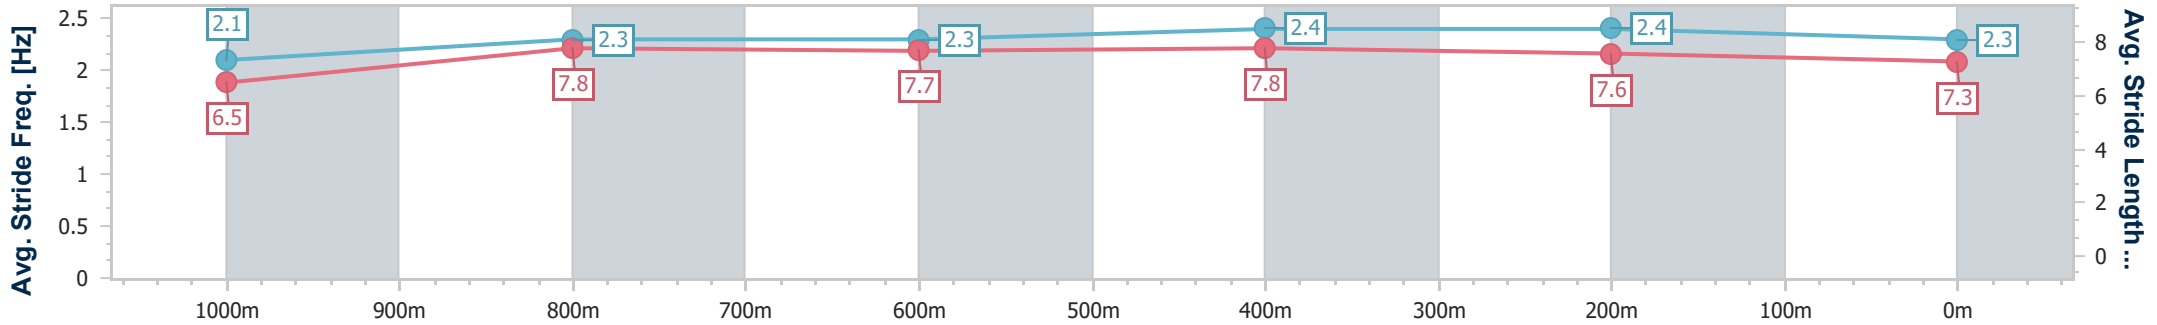

Horse/Jockey Name	Viminele
Final Rank	2
Fastest Section Time (Section)	0:10.82 (600m)
Top Speed [km/h] (Section)	67.9 (600m)
Race State	Finished

Sunshine Coast QLD Professional
Race 9: COASTLINE BMW 3 Class 6 Handicap (4YO only QTIS
bonuses applicable) - 1200m

27 January 2024 - 17:11

Track Rating: Good 4, Weather: Fine, Rail Position: +3m Entire

Section	Overall	1000m	800m	600m	400m	200m
Section Times	1:10.41 [2] (0:14.41)	0:56.00 [11] (0:11.14)	0:44.86 [11] (0:11.43)	0:33.43 [11] (0:10.82)	0:22.61 [8] (0:10.97)	0:11.64 [5] (0:11.64)
Average Speed [km/h]	50.1	64.9	63.7	66.9	65.5	62.0
Top Speed [km/h]	65.1	66.3	67.0	67.9	66.9	64.8
Avg. Dist. to Rail [m]	3.0	2.4	1.8	0.8	2.4	1.9
Avg. Stride Freq. [Hz]	2.1	2.3	2.3	2.4	2.4	2.3
Avg. Stride Length [m]	6.5	7.8	7.7	7.8	7.6	7.3

- [ ] Ranking at each section and finish
- -.-.- No data available at this section
- NA No data available