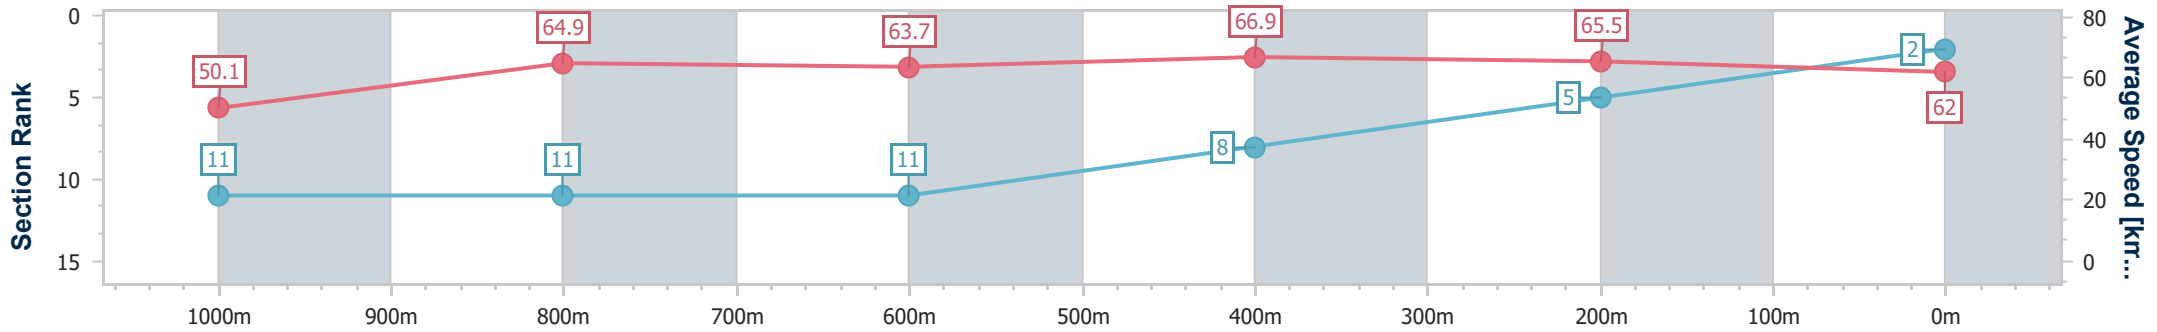

Horse/Jockey Name	Viminele
Final Rank	2
Fastest Section Time (Section)	0:10.82 (600m)
Top Speed [km/h] (Section)	67.9 (600m)
Race State	Finished

Sunshine Coast QLD Professional
Race 9: COASTLINE BMW 3 Class 6 Handicap (4YO only QTIS
bonuses applicable) - 1200m

27 January 2024 - 17:11

Track Rating: Good 4, Weather: Fine, Rail Position: +3m Entire

Section	Overall	1000m	800m	600m	400m	200m
Section Times	1:10.41 [2] (0:14.41)	0:56.00 [11] (0:11.14)	0:44.86 [11] (0:11.43)	0:33.43 [11] (0:10.82)	0:22.61 [8] (0:10.97)	0:11.64 [5] (0:11.64)
Average Speed [km/h]	50.1	64.9	63.7	66.9	65.5	62.0
Top Speed [km/h]	65.1	66.3	67.0	67.9	66.9	64.8
Avg. Dist. to Rail [m]	3.0	2.4	1.8	0.8	2.4	1.9
Avg. Stride Freq. [Hz]	2.1	2.3	2.3	2.4	2.4	2.3
Avg. Stride Length [m]	6.5	7.8	7.7	7.8	7.6	7.3

- [ ] Ranking at each section and finish
- -.-.- No data available at this section
- NA No data available