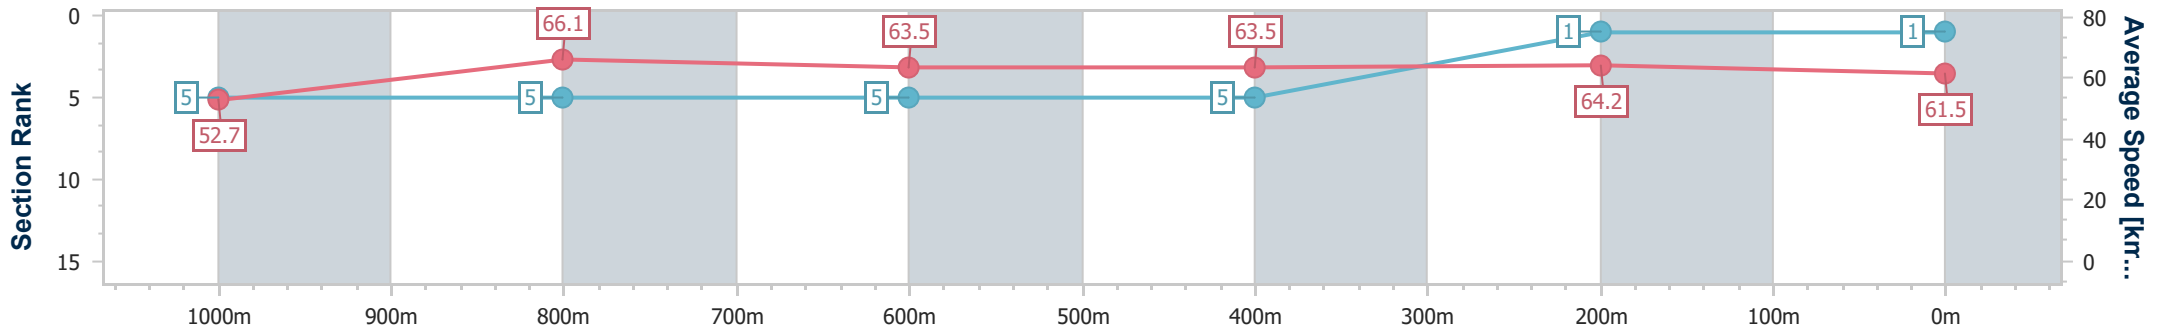

27 January 2024 - 17:11

Track Rating: Good 4, Weather: Fine, Rail Position: +3m Entire

Section	Overall	1000m	800m	600m	400m	200m
Section Times	1:10.31 [1] (0:13.65)	0:56.66 [5] (0:10.92)	0:45.74 [5] (0:11.43)	0:34.31 [5] (0:11.39)	0:22.92 [5] (0:11.21)	0:11.71 [1] (0:11.71)
Average Speed [km/h]	52.7	66.1	63.5	63.5	64.2	61.5
Top Speed [km/h]	67.2	67.7	64.7	64.7	64.6	64.3
Avg. Dist. to Rail [m]	3.5	2.4	1.1	0.5	2.3	3.5
Avg. Stride Freq. [Hz]	2.3	2.5	2.5	2.4	2.5	2.5
Avg. Stride Length [m]	6.2	7.2	7.2	7.2	7.2	6.9