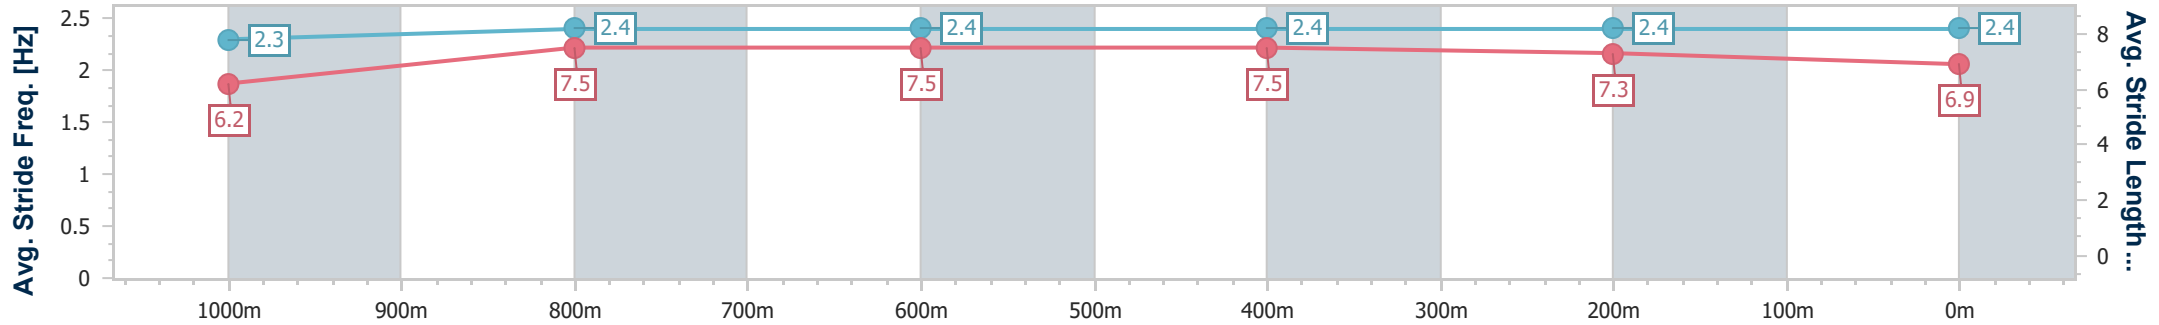

Horse/Jockey Name	Renouf
Final Rank	6
Fastest Section Time (Section)	0:11.03 (600m)
Top Speed [km/h] (Section)	66.7 (600m)
Race State	Finished

Sunshine Coast QLD Professional
Race 9: COASTLINE BMW 3 Class 6 Handicap (4YO only QTIS
bonuses applicable) - 1200m

27 January 2024 - 17:11

Track Rating: Good 4, Weather: Fine, Rail Position: +3m Entire

Section	Overall	1000m	800m	600m	400m	200m
Section Times	1:11.22 [6] (0:14.17)	0:57.05 [9] (0:11.27)	0:45.78 [10] (0:11.39)	0:34.39 [9] (0:11.03)	0:23.36 [10] (0:11.25)	0:12.11 [10] (0:12.11)
Average Speed [km/h]	50.8	64.3	63.5	65.2	64.1	59.5
Top Speed [km/h]	64.5	66.1	66.1	66.7	65.9	63.7
Avg. Dist. to Rail [m]	2.8	2.0	0.8	0.4	7.0	9.0
Avg. Stride Freq. [Hz]	2.3	2.4	2.4	2.4	2.4	2.4
Avg. Stride Length [m]	6.2	7.5	7.5	7.5	7.3	6.9

- [ ] Ranking at each section and finish
- -.-.- No data available at this section
- NA No data available