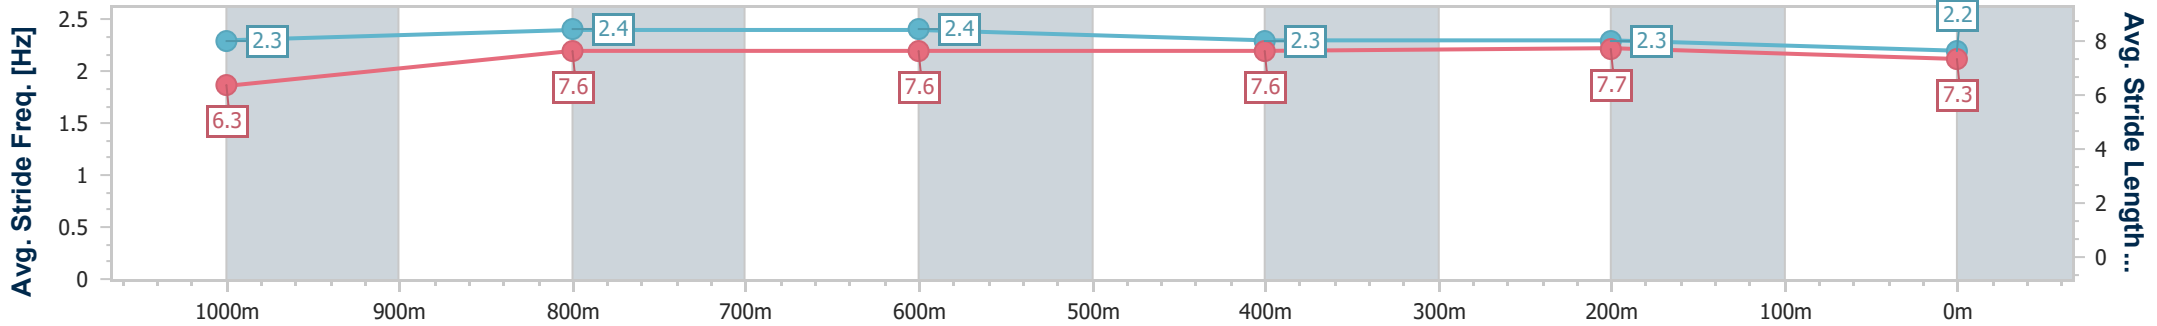

Horse/Jockey Name	Rejoiced
Final Rank	5
Fastest Section Time (Section)	0:11.12 (1000m)
Top Speed [km/h] (Section)	68.1 (1000m)
Race State	Finished

Sunshine Coast QLD Professional
Race 9: COASTLINE BMW 3 Class 6 Handicap (4YO only QTIS
bonuses applicable) - 1200m

27 January 2024 - 17:11

Track Rating: Good 4, Weather: Fine, Rail Position: +3m Entire

Section	Overall	1000m	800m	600m	400m	200m
Section Times	1:11.17 [5] (0:14.02)	0:57.15 [7] (0:11.12)	0:46.03 [7] (0:11.23)	0:34.80 [7] (0:11.23)	0:23.57 [7] (0:11.32)	0:12.25 [7] (0:12.25)
Average Speed [km/h]	51.4	65.0	64.5	64.0	63.8	58.6
Top Speed [km/h]	65.7	68.1	65.9	65.8	64.4	62.3
Avg. Dist. to Rail [m]	4.9	2.5	0.8	0.3	5.0	6.2
Avg. Stride Freq. [Hz]	2.3	2.4	2.4	2.3	2.3	2.2
Avg. Stride Length [m]	6.3	7.6	7.6	7.6	7.7	7.3

- [ ] Ranking at each section and finish
- -.-.- No data available at this section
- NA No data available