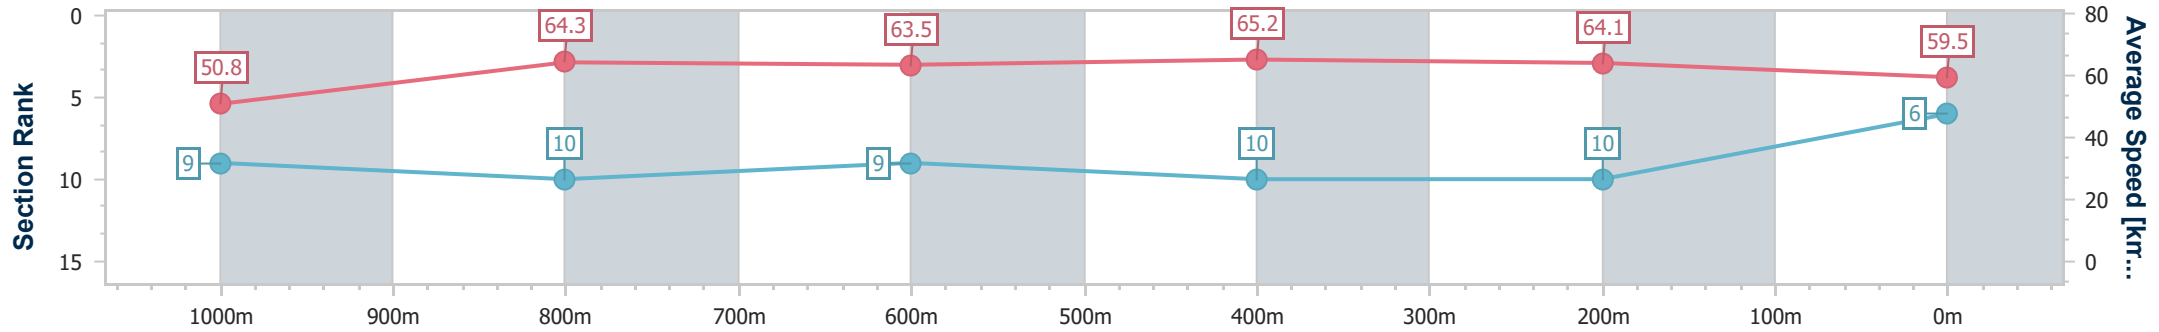

Horse/Jockey Name	Renouf
Final Rank	6
Fastest Section Time (Section)	0:11.03 (600m)
Top Speed [km/h] (Section)	66.7 (600m)
Race State	Finished

Sunshine Coast QLD Professional
Race 9: COASTLINE BMW 3 Class 6 Handicap (4YO only QTIS
bonuses applicable) - 1200m

27 January 2024 - 17:11

Track Rating: Good 4, Weather: Fine, Rail Position: +3m Entire

Section	Overall	1000m	800m	600m	400m	200m
Section Times	1:11.22 [6] (0:14.17)	0:57.05 [9] (0:11.27)	0:45.78 [10] (0:11.39)	0:34.39 [9] (0:11.03)	0:23.36 [10] (0:11.25)	0:12.11 [10] (0:12.11)
Average Speed [km/h]	50.8	64.3	63.5	65.2	64.1	59.5
Top Speed [km/h]	64.5	66.1	66.1	66.7	65.9	63.7
Avg. Dist. to Rail [m]	2.8	2.0	0.8	0.4	7.0	9.0
Avg. Stride Freq. [Hz]	2.3	2.4	2.4	2.4	2.4	2.4
Avg. Stride Length [m]	6.2	7.5	7.5	7.5	7.3	6.9

- [ ] Ranking at each section and finish
- -.-.- No data available at this section
- NA No data available