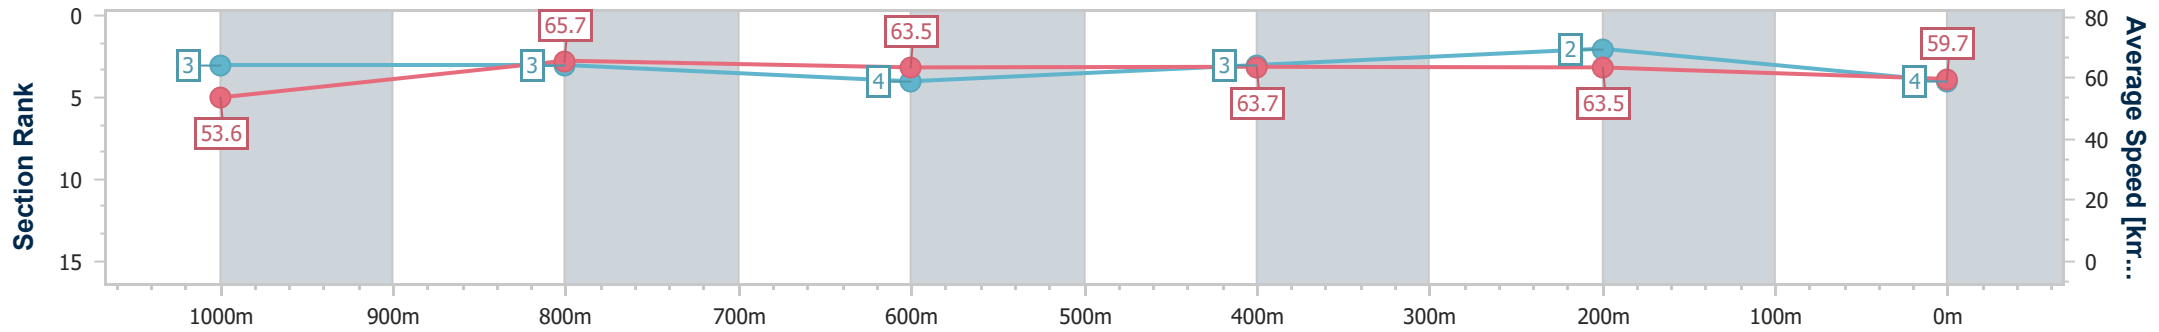

Horse/Jockey Name	Beaux Rumble
Final Rank	4
Fastest Section Time (Section)	0:11.00 (1000m)
Top Speed [km/h] (Section)	67.8 (Overall)
Race State	Finished

Sunshine Coast QLD Professional
Race 9: COASTLINE BMW 3 Class 6 Handicap (4YO only QTIS bonuses applicable) - 1200m

27 January 2024 - 17:11

Track Rating: Good 4, Weather: Fine, Rail Position: +3m Entire

Section	Overall	1000m	800m	600m	400m	200m
Section Times	1:10.70 [4] (0:13.43)	0:57.27 [3] (0:11.00)	0:46.27 [3] (0:11.45)	0:34.82 [4] (0:11.41)	0:23.41 [3] (0:11.35)	0:12.06 [2] (0:12.06)
Average Speed [km/h]	53.6	65.7	63.5	63.7	63.5	59.7
Top Speed [km/h]	67.8	67.6	64.9	65.0	64.2	63.2
Avg. Dist. to Rail [m]	10.1	4.1	1.5	1.3	6.2	6.4
Avg. Stride Freq. [Hz]	2.4	2.5	2.4	2.4	2.4	2.3
Avg. Stride Length [m]	6.2	7.4	7.4	7.4	7.4	7.2

- [ ] Ranking at each section and finish
- -.-.- No data available at this section
- NA No data available