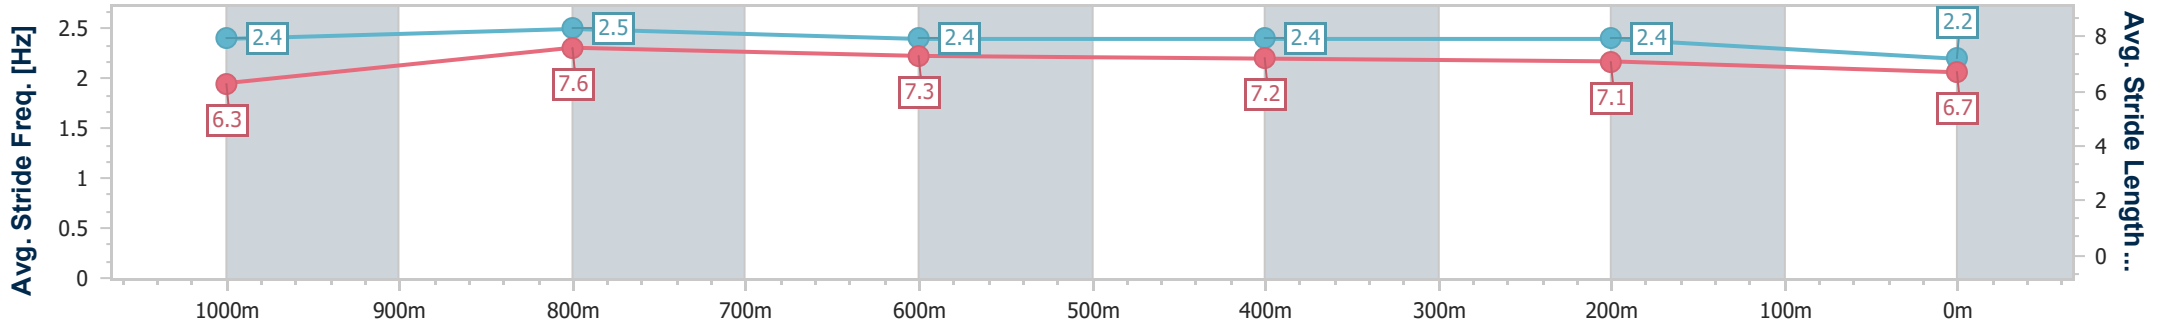

Horse/Jockey Name	Win Burn
Final Rank	11
Fastest Section Time (Section)	0:10.75 (1000m)
Top Speed [km/h] (Section)	70.6 (Overall)
Race State	Finished

Sunshine Coast QLD Professional
Race 9: COASTLINE BMW 3 Class 6 Handicap (4YO only QTIS
bonuses applicable) - 1200m

27 January 2024 - 17:11

Track Rating: Good 4, Weather: Fine, Rail Position: +3m Entire

Section	Overall	1000m	800m	600m	400m	200m
Section Times	1:12.79 [11] (0:13.24)	0:59.55 [1] (0:10.75)	0:48.80 [1] (0:11.48)	0:37.32 [1] (0:11.65)	0:25.67 [1] (0:11.87)	0:13.80 [8] (0:13.80)
Average Speed [km/h]	54.4	67.6	62.9	61.6	60.8	52.2
Top Speed [km/h]	70.6	69.7	64.2	62.3	61.7	58.1
Avg. Dist. to Rail [m]	8.9	4.1	0.6	0.4	4.0	4.3
Avg. Stride Freq. [Hz]	2.4	2.5	2.4	2.4	2.4	2.2
Avg. Stride Length [m]	6.3	7.6	7.3	7.2	7.1	6.7

- [ ] Ranking at each section and finish
- -.-.- No data available at this section
- NA No data available