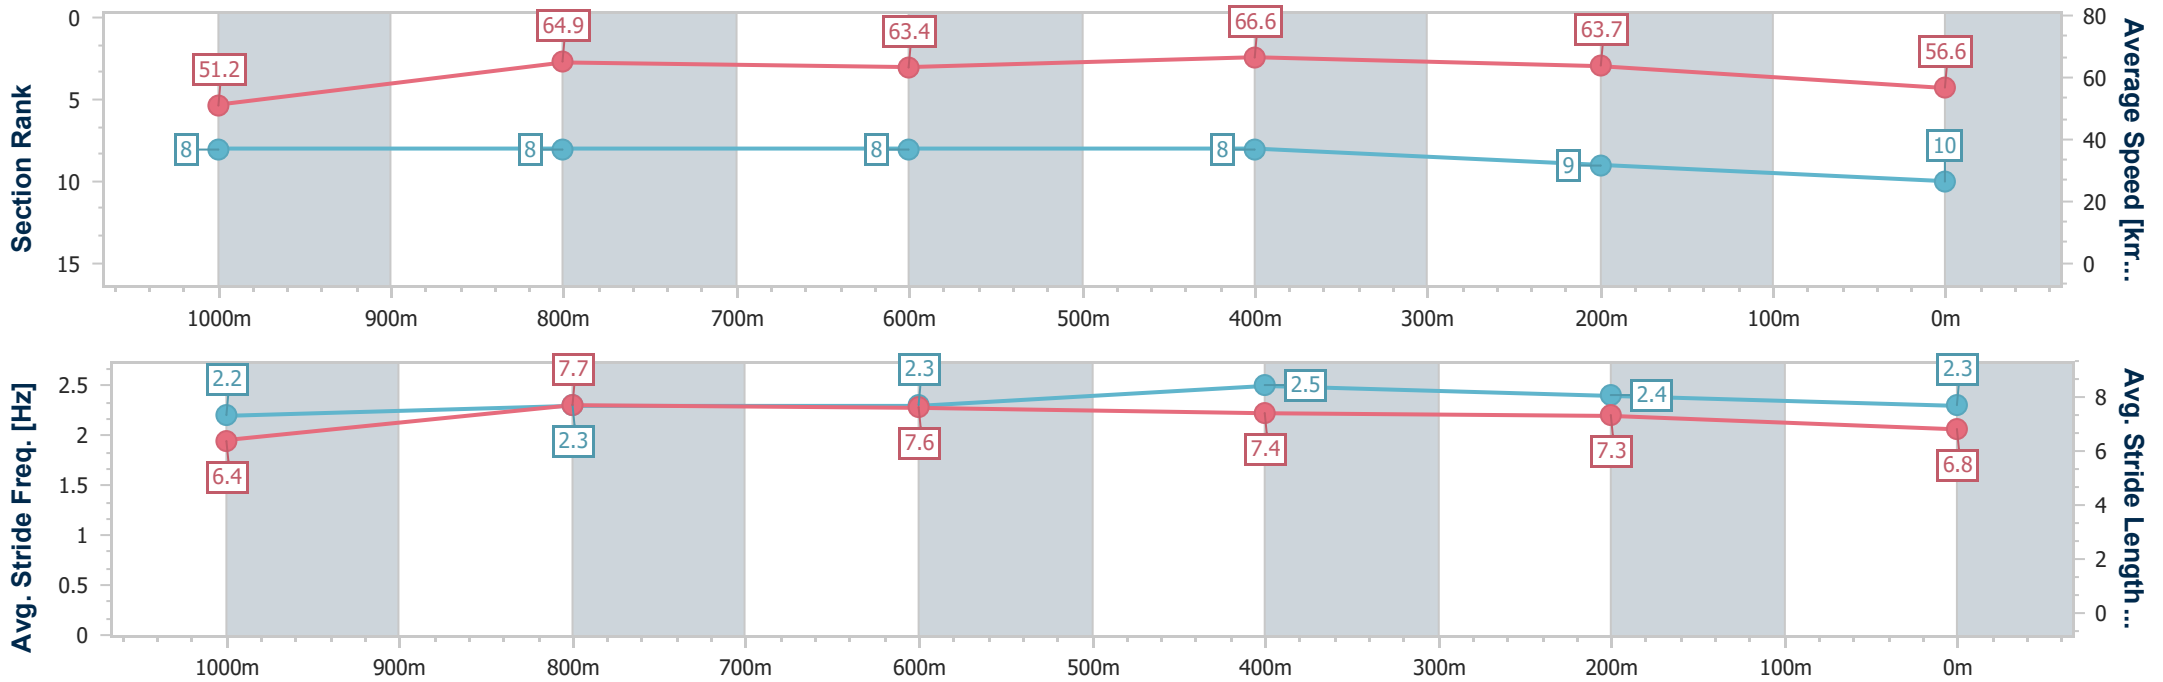

Horse/Jockey Name	Sailor's Secret
Final Rank	10
Fastest Section Time (Section)	0:11.03 (600m)
Top Speed [km/h] (Section)	67.1 (600m)
Race State	Finished

Sunshine Coast QLD Professional
Race 9: COASTLINE BMW 3 Class 6 Handicap (4YO only QTIS bonuses applicable) - 1200m

27 January 2024 - 17:11

Track Rating: Good 4, Weather: Fine, Rail Position: +3m Entire

Section	Overall	1000m	800m	600m	400m	200m
Section Times	1:11.82 [10] (0:14.03)	0:57.79 [8] (0:11.22)	0:46.57 [8] (0:11.52)	0:35.05 [8] (0:11.03)	0:24.02 [8] (0:11.31)	0:12.71 [9] (0:12.71)
Average Speed [km/h]	51.2	64.9	63.4	66.6	63.7	56.6
Top Speed [km/h]	65.5	66.1	66.2	67.1	65.8	61.0
Avg. Dist. to Rail [m]	9.5	3.6	2.8	3.0	11.0	12.5
Avg. Stride Freq. [Hz]	2.2	2.3	2.3	2.5	2.4	2.3
Avg. Stride Length [m]	6.4	7.7	7.6	7.4	7.3	6.8

- [ ] Ranking at each section and finish
- -.-.- No data available at this section
- NA No data available