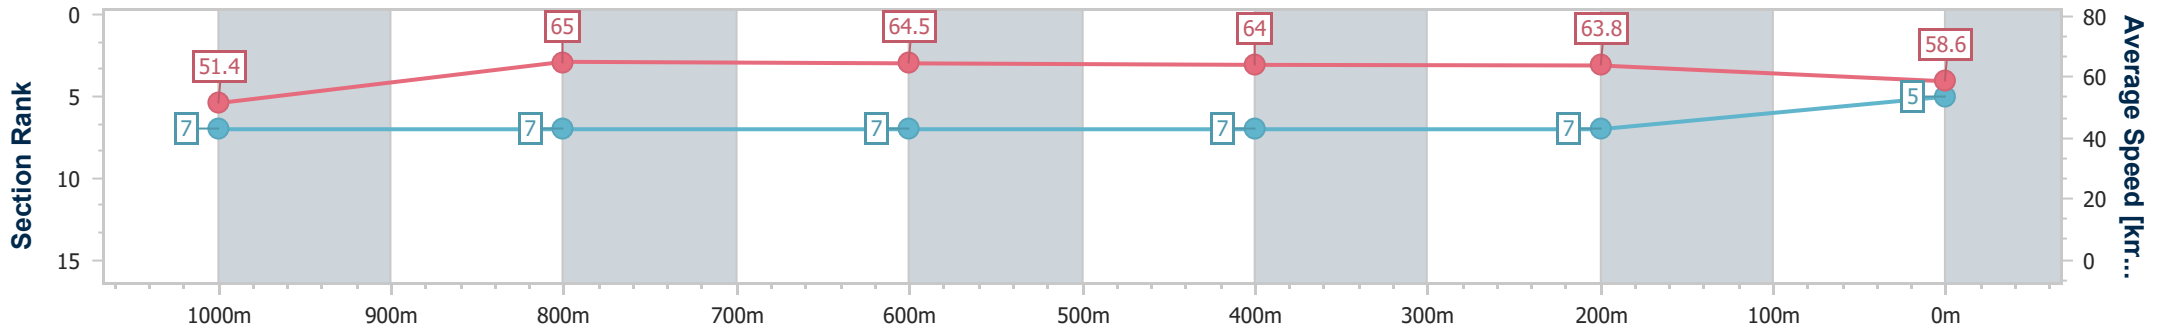

Horse/Jockey Name	Rejoiced
Final Rank	5
Fastest Section Time (Section)	0:11.12 (1000m)
Top Speed [km/h] (Section)	68.1 (1000m)
Race State	Finished

Sunshine Coast QLD Professional
Race 9: COASTLINE BMW 3 Class 6 Handicap (4YO only QTIS
bonuses applicable) - 1200m

27 January 2024 - 17:11

Track Rating: Good 4, Weather: Fine, Rail Position: +3m Entire

Section	Overall	1000m	800m	600m	400m	200m
Section Times	1:11.17 [5] (0:14.02)	0:57.15 [7] (0:11.12)	0:46.03 [7] (0:11.23)	0:34.80 [7] (0:11.23)	0:23.57 [7] (0:11.32)	0:12.25 [7] (0:12.25)
Average Speed [km/h]	51.4	65.0	64.5	64.0	63.8	58.6
Top Speed [km/h]	65.7	68.1	65.9	65.8	64.4	62.3
Avg. Dist. to Rail [m]	4.9	2.5	0.8	0.3	5.0	6.2
Avg. Stride Freq. [Hz]	2.3	2.4	2.4	2.3	2.3	2.2
Avg. Stride Length [m]	6.3	7.6	7.6	7.6	7.7	7.3

- [ ] Ranking at each section and finish
- -.-.- No data available at this section
- NA No data available