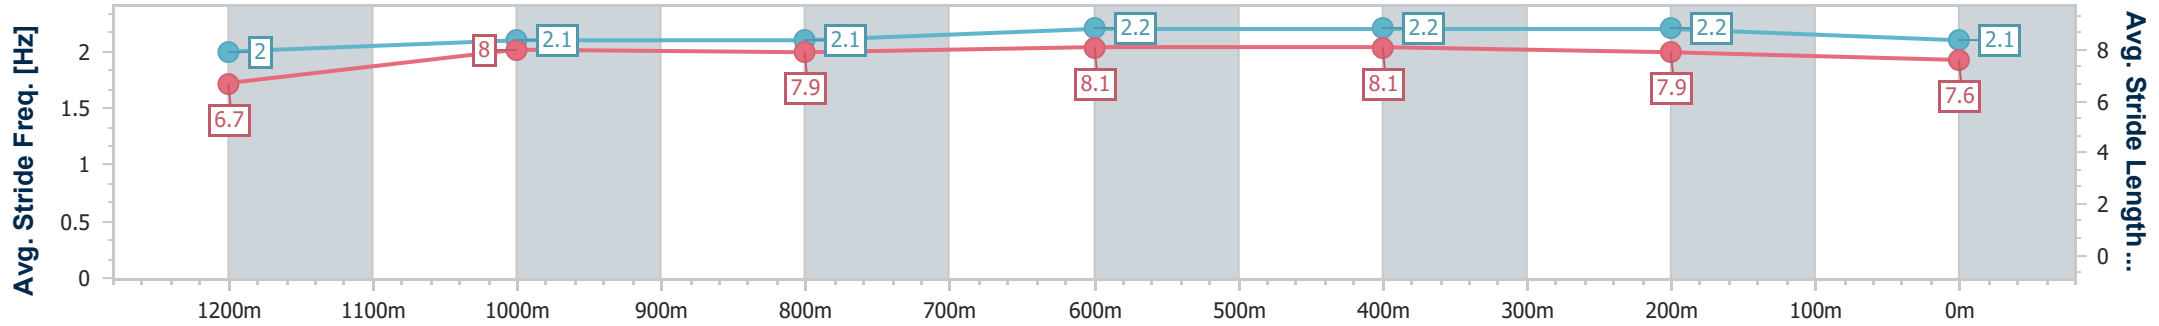

Horse/Jockey Name	Zhuang Shi
Final Rank	10
Fastest Section Time (Section)	0:11.41 (400m)
Top Speed [km/h] (Section)	64.3 (400m)
Race State	Finished

Sunshine Coast QLD Professional
Race 10: COASTLINE BMW 4 BENCHMARK 68 Handicap - 1400m

27 January 2024 - 17:50

Track Rating: Good 4, Weather: Fine, Rail Position: +3m Entire

Section	Overall	1200m	1000m	800m	600m	400m	200m
Section Times	1:25.01 [10] (0:14.50)	1:10.51 [13] (0:11.73)	0:58.78 [15] (0:11.85)	0:46.93 [14] (0:11.72)	0:35.21 [14] (0:11.47)	0:23.74 [14] (0:11.41)	0:12.33 [14] (0:12.33)
Average Speed [km/h]	49.7	61.5	61.3	62.6	63.3	63.0	58.5
Top Speed [km/h]	63.6	63.4	62.6	62.9	64.0	64.3	60.8
Avg. Dist. to Rail [m]	12.5	4.4	4.2	2.5	1.9	6.8	9.2
Avg. Stride Freq. [Hz]	2.0	2.1	2.1	2.2	2.2	2.2	2.1
Avg. Stride Length [m]	6.7	8.0	7.9	8.1	8.1	7.9	7.6

- [ ] Ranking at each section and finish
- -.-.- No data available at this section
- NA No data available