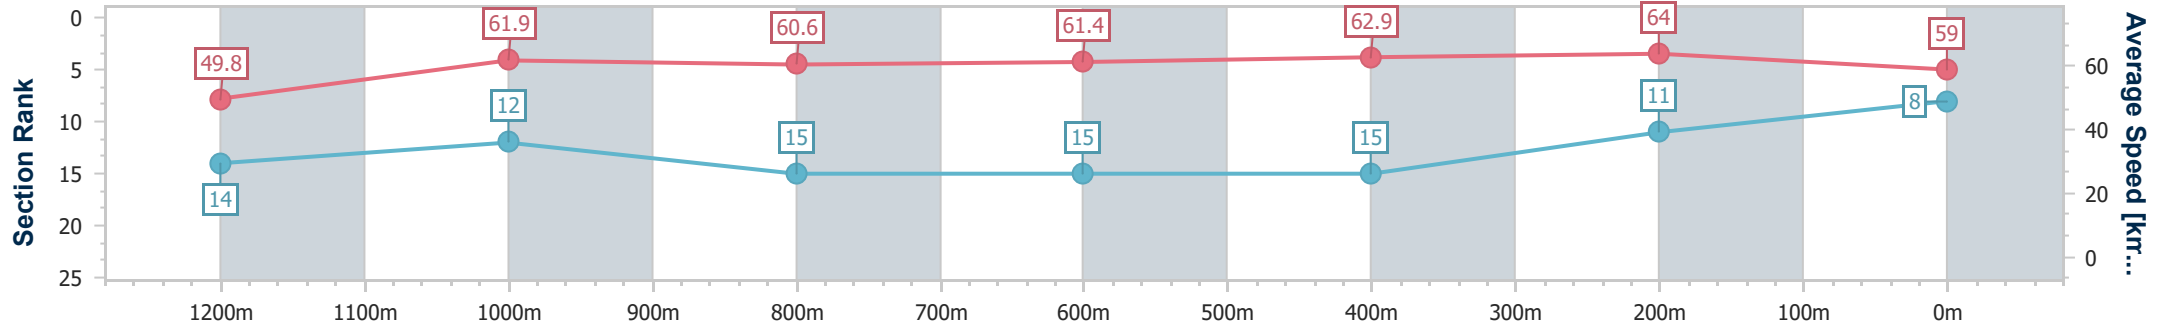

Horse/Jockey Name	Dollar Dollar
Final Rank	8
Fastest Section Time (Section)	0:11.23 (400m)
Top Speed [km/h] (Section)	64.8 (400m)
Race State	Finished

Sunshine Coast QLD Professional
Race 10: COASTLINE BMW 4 BENCHMARK 68 Handicap - 1400m

27 January 2024 - 17:50

Track Rating: Good 4, Weather: Fine, Rail Position: +3m Entire

Section	Overall	1200m	1000m	800m	600m	400m	200m
Section Times	1:24.79 [8] (0:14.50)	1:10.29 [14] (0:11.64)	0:58.65 [12] (0:11.95)	0:46.70 [15] (0:11.75)	0:34.95 [15] (0:11.48)	0:23.47 [15] (0:11.23)	0:12.24 [11] (0:12.24)
Average Speed [km/h]	49.8	61.9	60.6	61.4	62.9	64.0	59.0
Top Speed [km/h]	64.1	64.0	62.4	63.2	64.8	64.8	63.1
Avg. Dist. to Rail [m]	10.7	2.5	2.4	1.0	0.8	6.4	8.6
Avg. Stride Freq. [Hz]	2.3	2.4	2.4	2.4	2.4	2.5	2.4
Avg. Stride Length [m]	6.1	7.2	7.1	7.2	7.2	7.2	6.9

- [ ] Ranking at each section and finish
- -.-.- No data available at this section
- NA No data available