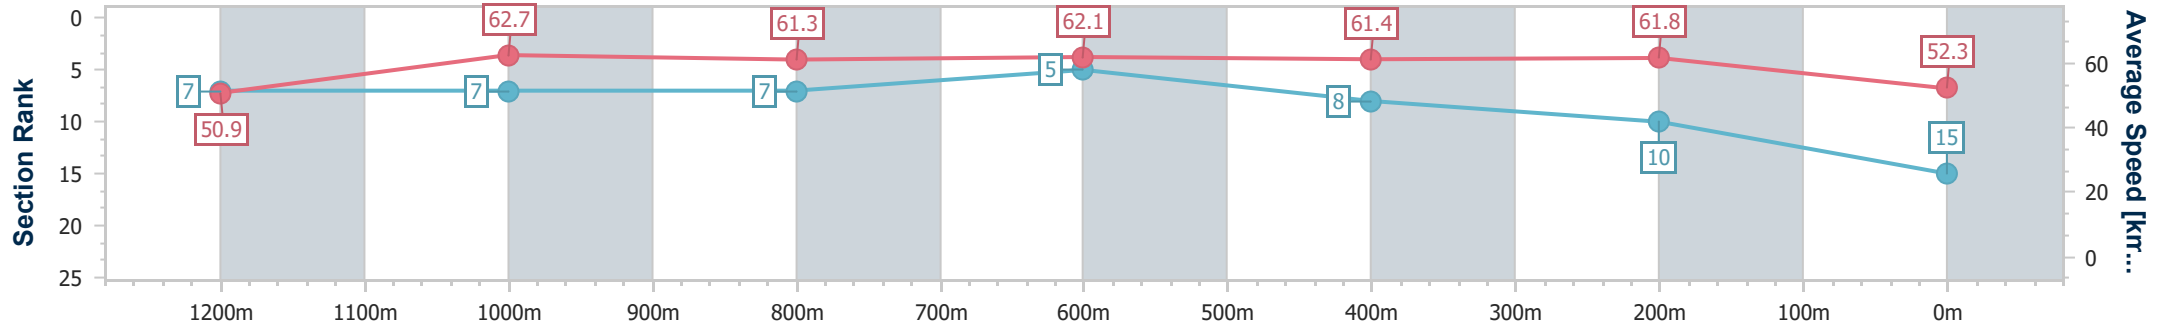

Horse/Jockey Name	Riviera Blue
Final Rank	15
Fastest Section Time (Section)	0:11.52 (1200m)
Top Speed [km/h] (Section)	64.1 (Overall)
Race State	Finished

Sunshine Coast QLD Professional
Race 10: COASTLINE BMW 4 BENCHMARK 68 Handicap - 1400m

27 January 2024 - 17:50

Track Rating: Good 4, Weather: Fine, Rail Position: +3m Entire

Section	Overall	1200m	1000m	800m	600m	400m	200m
Section Times	1:26.28 [15] (0:14.10)	1:12.18 [7] (0:11.52)	1:00.66 [7] (0:11.79)	0:48.87 [7] (0:11.68)	0:37.19 [5] (0:11.77)	0:25.42 [8] (0:11.66)	0:13.76 [10] (0:13.76)
Average Speed [km/h]	50.9	62.7	61.3	62.1	61.4	61.8	52.3
Top Speed [km/h]	64.1	64.1	62.1	62.9	62.5	63.7	59.1
Avg. Dist. to Rail [m]	3.7	2.5	2.1	1.1	0.9	3.9	2.6
Avg. Stride Freq. [Hz]	2.3	2.4	2.4	2.4	2.4	2.4	2.2
Avg. Stride Length [m]	6.2	7.4	7.2	7.3	7.2	7.2	6.6

- [ ] Ranking at each section and finish
- -.-.- No data available at this section
- NA No data available