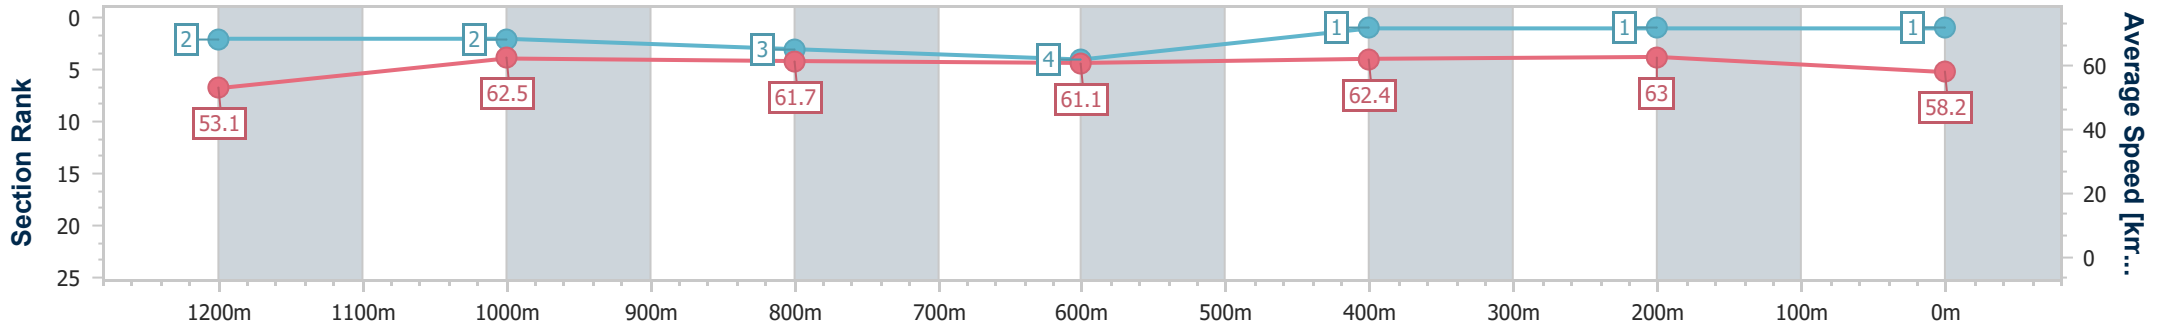

Horse/Jockey Name	Corfe Castle
Final Rank	1
Fastest Section Time (Section)	0:11.42 (400m)
Top Speed [km/h] (Section)	65.3 (Overall)
Race State	Finished

Sunshine Coast QLD Professional
Race 10: COASTLINE BMW 4 BENCHMARK 68 Handicap - 1400m

27 January 2024 - 17:50

Track Rating: Good 4, Weather: Fine, Rail Position: +3m Entire

Section	Overall	1200m	1000m	800m	600m	400m	200m
Section Times	1:24.23 [1] (0:13.58)	1:10.65 [2] (0:11.54)	0:59.11 [2] (0:11.73)	0:47.38 [3] (0:11.91)	0:35.47 [4] (0:11.66)	0:23.81 [1] (0:11.42)	0:12.39 [1] (0:12.39)
Average Speed [km/h]	53.1	62.5	61.7	61.1	62.4	63.0	58.2
Top Speed [km/h]	65.3	64.4	63.1	61.2	63.6	64.2	61.1
Avg. Dist. to Rail [m]	11.6	4.0	3.4	1.3	1.8	5.7	5.7
Avg. Stride Freq. [Hz]	2.3	2.3	2.3	2.2	2.3	2.3	2.2
Avg. Stride Length [m]	6.4	7.6	7.6	7.6	7.6	7.6	7.4

- [ ] Ranking at each section and finish
- -.-.-.- No data available at this section
- NA No data available