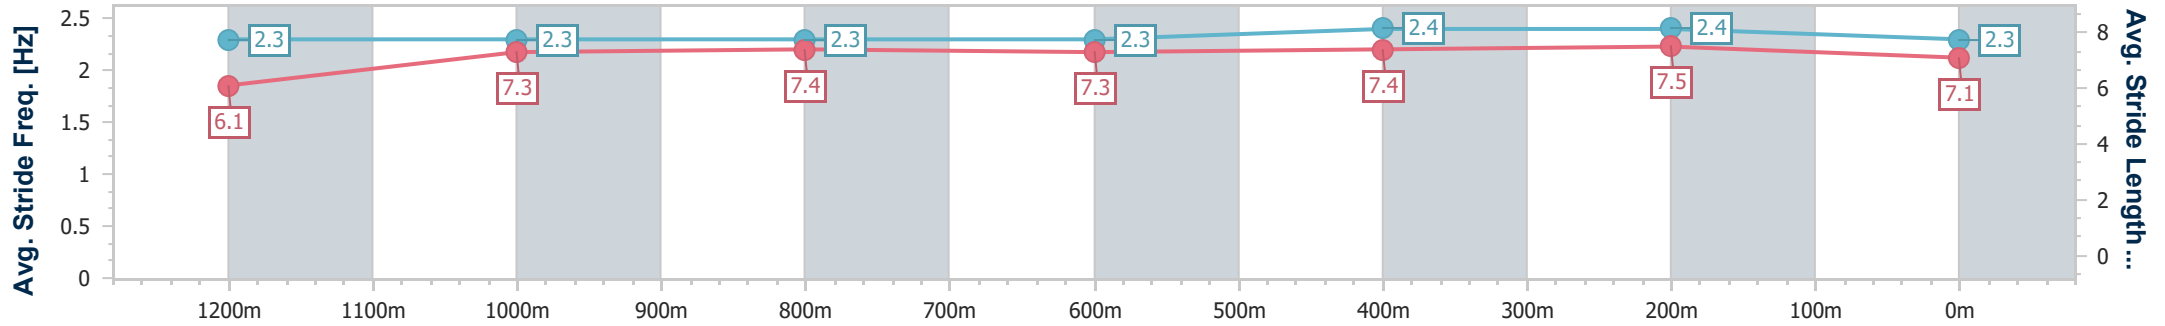

Horse/Jockey Name	Time To Testify
Final Rank	7
Fastest Section Time (Section)	0:11.38 (400m)
Top Speed [km/h] (Section)	64.6 (600m)
Race State	Finished

Sunshine Coast QLD Professional
Race 10: COASTLINE BMW 4 BENCHMARK 68 Handicap - 1400m

27 January 2024 - 17:50

Track Rating: Good 4, Weather: Fine, Rail Position: +3m Entire

Section	Overall	1200m	1000m	800m	600m	400m	200m
Section Times	1:24.73 [7] (0:14.29)	1:10.44 [10] (0:11.66)	0:58.78 [10] (0:11.83)	0:46.95 [10] (0:11.78)	0:35.17 [11] (0:11.50)	0:23.67 [11] (0:11.38)	0:12.29 [8] (0:12.29)
Average Speed [km/h]	50.4	61.8	61.4	62.2	63.2	63.5	58.4
Top Speed [km/h]	61.6	62.6	62.5	63.5	64.6	64.5	61.5
Avg. Dist. to Rail [m]	9.6	4.7	4.3	2.5	2.4	8.2	9.3
Avg. Stride Freq. [Hz]	2.3	2.3	2.3	2.3	2.4	2.4	2.3
Avg. Stride Length [m]	6.1	7.3	7.4	7.3	7.4	7.5	7.1

- [ ] Ranking at each section and finish
- -.-.- No data available at this section
- NA No data available