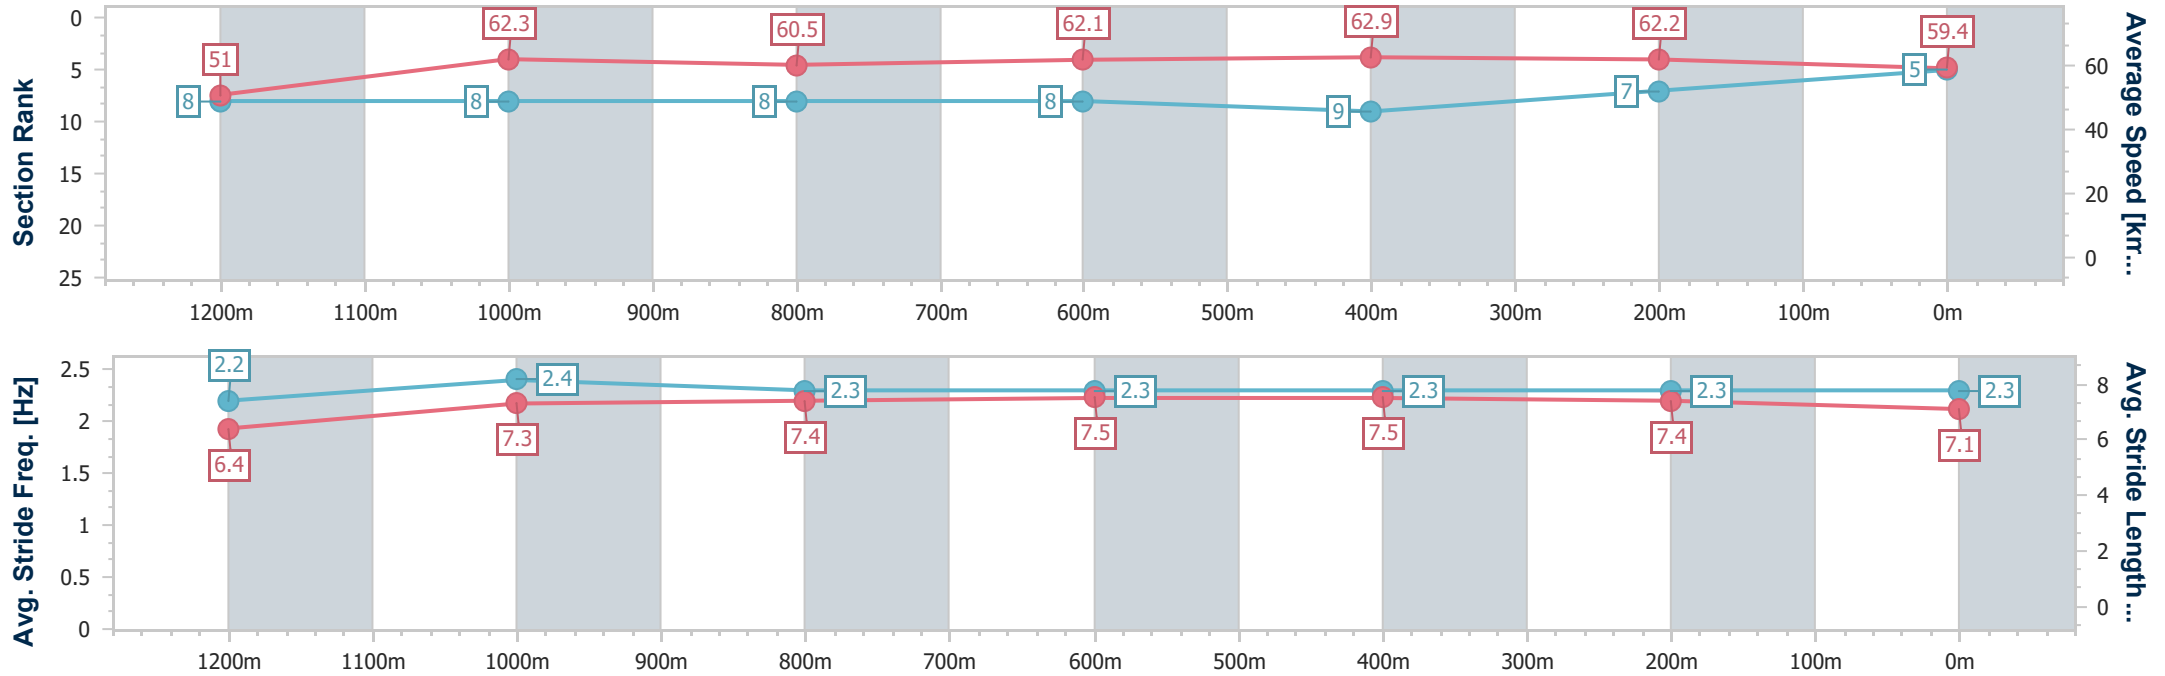

Horse/Jockey Name	Charlie's Case
Final Rank	5
Fastest Section Time (Section)	0:11.54 (600m)
Top Speed [km/h] (Section)	64.7 (1200m)
Race State	Finished

Sunshine Coast QLD Professional
Race 10: COASTLINE BMW 4 BENCHMARK 68 Handicap - 1400m

27 January 2024 - 17:50

Track Rating: Good 4, Weather: Fine, Rail Position: +3m Entire

Section	Overall	1200m	1000m	800m	600m	400m	200m
Section Times	1:24.60 [5] (0:14.12)	1:10.48 [8] (0:11.55)	0:58.93 [8] (0:11.97)	0:46.96 [8] (0:11.71)	0:35.25 [8] (0:11.54)	0:23.71 [9] (0:11.54)	0:12.17 [7] (0:12.17)
Average Speed [km/h]	51.0	62.3	60.5	62.1	62.9	62.2	59.4
Top Speed [km/h]	64.6	64.7	61.2	63.1	63.6	63.8	61.3
Avg. Dist. to Rail [m]	5.9	3.4	3.1	1.3	1.0	5.8	6.4
Avg. Stride Freq. [Hz]	2.2	2.4	2.3	2.3	2.3	2.3	2.3
Avg. Stride Length [m]	6.4	7.3	7.4	7.5	7.5	7.4	7.1

- [ ] Ranking at each section and finish
- -.-.- No data available at this section
- NA No data available