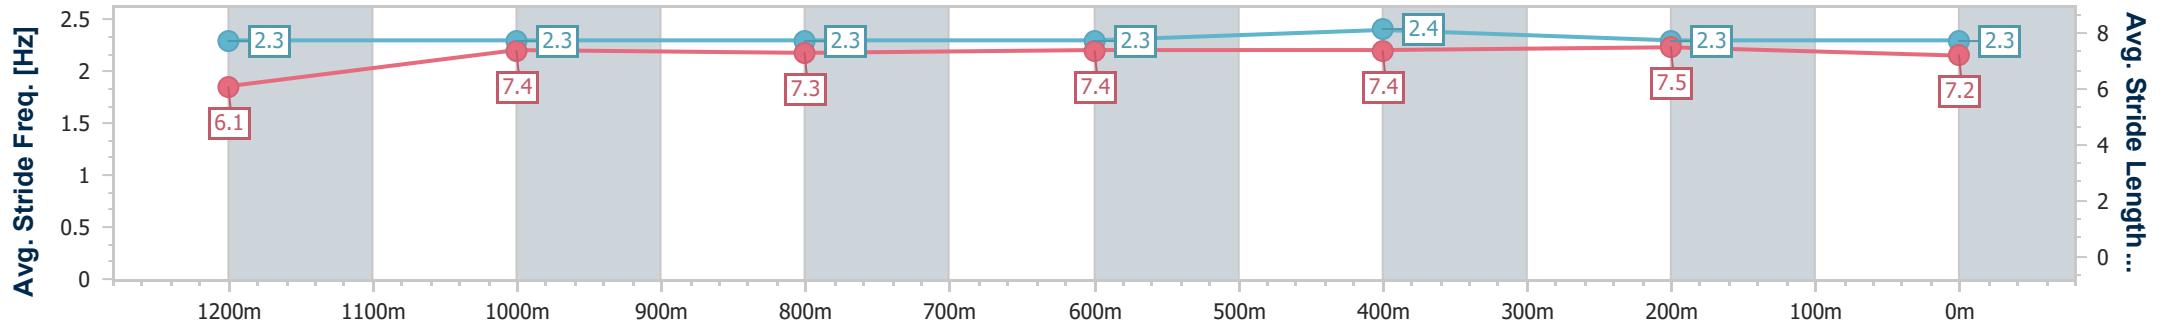

Horse/Jockey Name	Lady Le Da
Final Rank	6
Fastest Section Time (Section)	0:11.51 (400m)
Top Speed [km/h] (Section)	64.8 (600m)
Race State	Finished

Sunshine Coast QLD Professional
Race 10: COASTLINE BMW 4 BENCHMARK 68 Handicap - 1400m

27 January 2024 - 17:50

Track Rating: Good 4, Weather: Fine, Rail Position: +3m Entire

Section	Overall	1200m	1000m	800m	600m	400m	200m
Section Times	1:24.65 [6] (0:14.12)	1:10.53 [9] (0:11.73)	0:58.80 [9] (0:11.92)	0:46.88 [9] (0:11.83)	0:35.05 [12] (0:11.57)	0:23.48 [13] (0:11.51)	0:11.97 [14] (0:11.97)
Average Speed [km/h]	51.0	61.6	60.7	61.6	62.6	62.8	60.1
Top Speed [km/h]	63.8	62.5	61.8	62.7	64.8	64.8	60.9
Avg. Dist. to Rail [m]	8.6	3.6	3.0	1.8	1.3	5.5	5.9
Avg. Stride Freq. [Hz]	2.3	2.3	2.3	2.3	2.4	2.3	2.3
Avg. Stride Length [m]	6.1	7.4	7.3	7.4	7.4	7.5	7.2

- [ ] Ranking at each section and finish
- -.-.- No data available at this section
- NA No data available