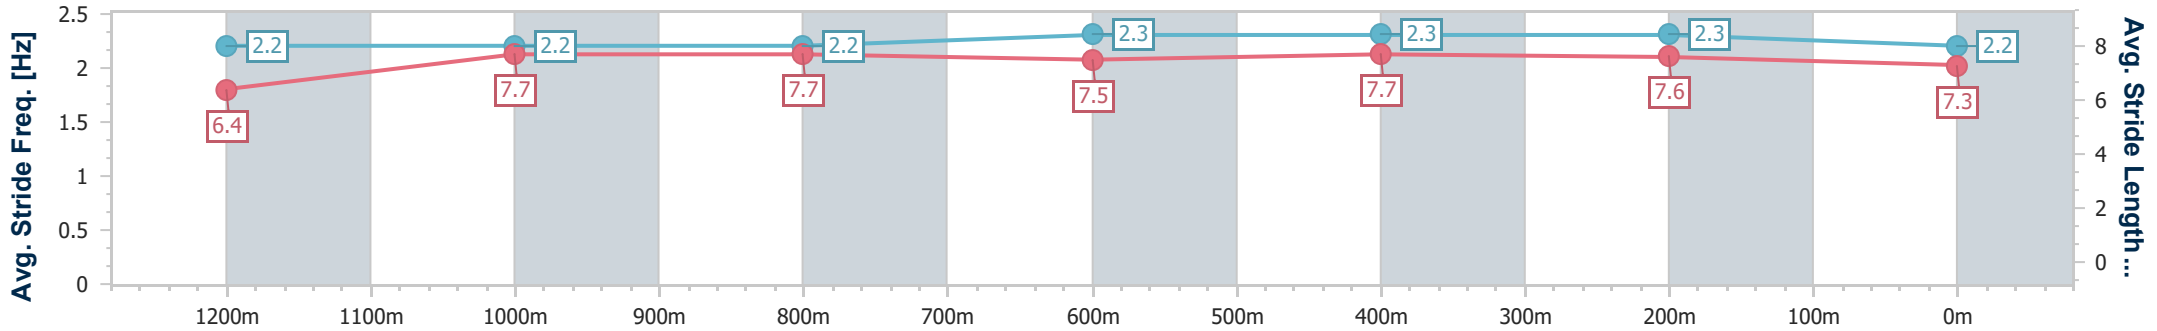

Horse/Jockey Name	Grecian Lass
Final Rank	9
Fastest Section Time (Section)	0:11.53 (600m)
Top Speed [km/h] (Section)	65.0 (1000m)
Race State	Finished

Sunshine Coast QLD Professional
Race 10: COASTLINE BMW 4 BENCHMARK 68 Handicap - 1400m

27 January 2024 - 17:50

Track Rating: Good 4, Weather: Fine, Rail Position: +3m Entire

Section	Overall	1200m	1000m	800m	600m	400m	200m
Section Times	1:24.81 [9] (0:13.90)	1:10.91 [6] (0:11.69)	0:59.22 [6] (0:11.74)	0:47.48 [6] (0:11.81)	0:35.67 [7] (0:11.53)	0:24.14 [5] (0:11.67)	0:12.47 [6] (0:12.47)
Average Speed [km/h]	51.7	61.8	62.1	61.8	63.5	61.7	57.7
Top Speed [km/h]	64.2	63.7	65.0	63.5	63.9	63.9	59.4
Avg. Dist. to Rail [m]	8.4	6.0	4.7	3.0	2.6	7.5	7.8
Avg. Stride Freq. [Hz]	2.2	2.2	2.2	2.3	2.3	2.3	2.2
Avg. Stride Length [m]	6.4	7.7	7.7	7.5	7.7	7.6	7.3

- [ ] Ranking at each section and finish
- -.-.- No data available at this section
- NA No data available