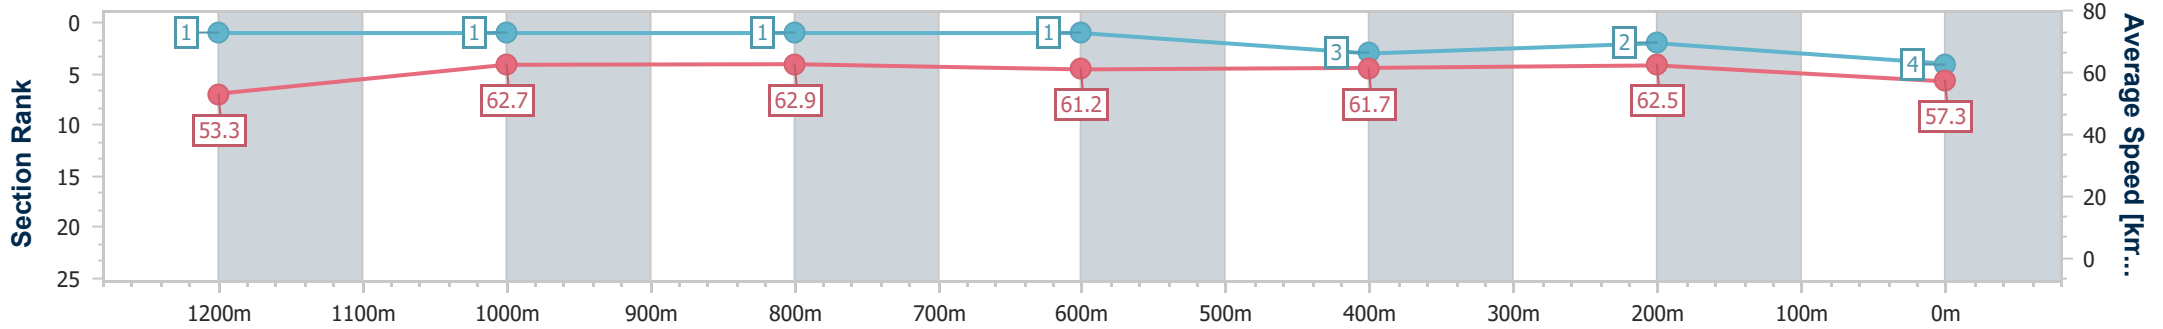

Horse/Jockey Name	Scantoon
Final Rank	4
Fastest Section Time (Section)	0:11.48 (1000m)
Top Speed [km/h] (Section)	65.7 (Overall)
Race State	Finished

Sunshine Coast QLD Professional
Race 10: COASTLINE BMW 4 BENCHMARK 68 Handicap - 1400m

27 January 2024 - 17:50

Track Rating: Good 4, Weather: Fine, Rail Position: +3m Entire

Section	Overall	1200m	1000m	800m	600m	400m	200m
Section Times	1:24.52 [4] (0:13.55)	1:10.97 [1] (0:11.50)	0:59.47 [1] (0:11.48)	0:47.99 [1] (0:11.96)	0:36.03 [1] (0:11.98)	0:24.05 [3] (0:11.49)	0:12.56 [2] (0:12.56)
Average Speed [km/h]	53.3	62.7	62.9	61.2	61.7	62.5	57.3
Top Speed [km/h]	65.7	64.9	64.4	61.8	62.7	64.1	61.2
Avg. Dist. to Rail [m]	10.7	3.5	2.1	3.0	3.9	6.7	6.7
Avg. Stride Freq. [Hz]	2.3	2.3	2.4	2.3	2.3	2.4	2.3
Avg. Stride Length [m]	6.4	7.5	7.4	7.4	7.3	7.1	6.8

- [ ] Ranking at each section and finish
- -.-.- No data available at this section
- NA No data available