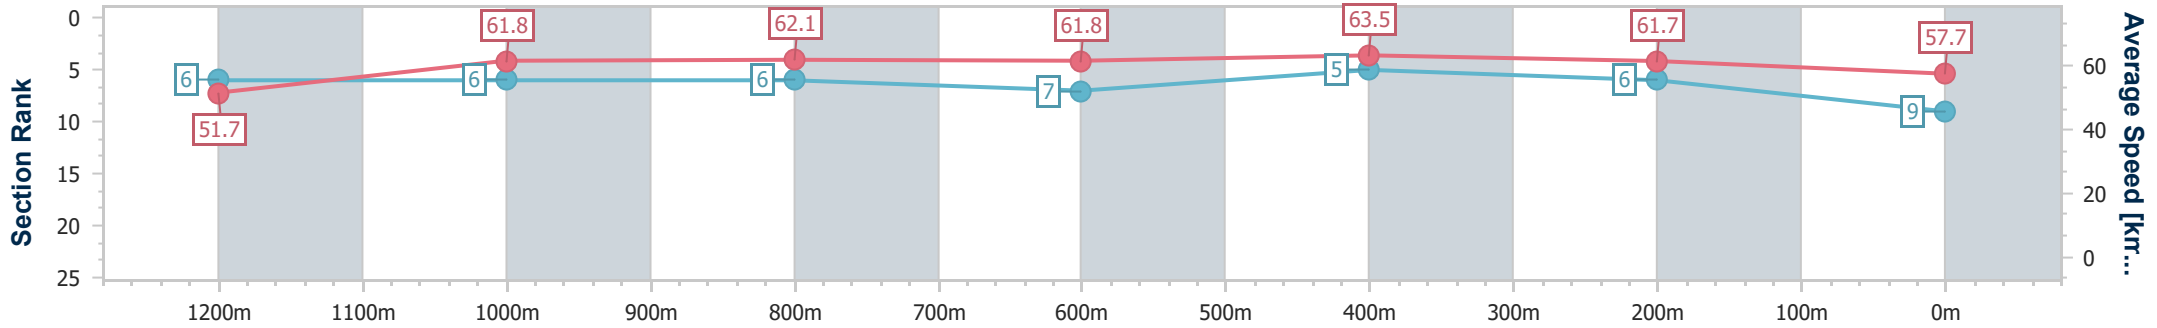

Sunshine Coast QLD Professional
Race 10: COASTLINE BMW 4 BENCHMARK 68 Handicap - 1400m

27 January 2024 - 17:50

Track Rating: Good 4, Weather: Fine, Rail Position: +3m Entire

Section	Overall	1200m	1000m	800m	600m	400m	200m
Section Times	1:24.81 [9] (0:13.90)	1:10.91 [6] (0:11.69)	0:59.22 [6] (0:11.74)	0:47.48 [6] (0:11.81)	0:35.67 [7] (0:11.53)	0:24.14 [5] (0:11.67)	0:12.47 [6] (0:12.47)
Average Speed [km/h]	51.7	61.8	62.1	61.8	63.5	61.7	57.7
Top Speed [km/h]	64.2	63.7	65.0	63.5	63.9	63.9	59.4
Avg. Dist. to Rail [m]	8.4	6.0	4.7	3.0	2.6	7.5	7.8
Avg. Stride Freq. [Hz]	2.2	2.2	2.2	2.3	2.3	2.3	2.2
Avg. Stride Length [m]	6.4	7.7	7.7	7.5	7.7	7.6	7.3