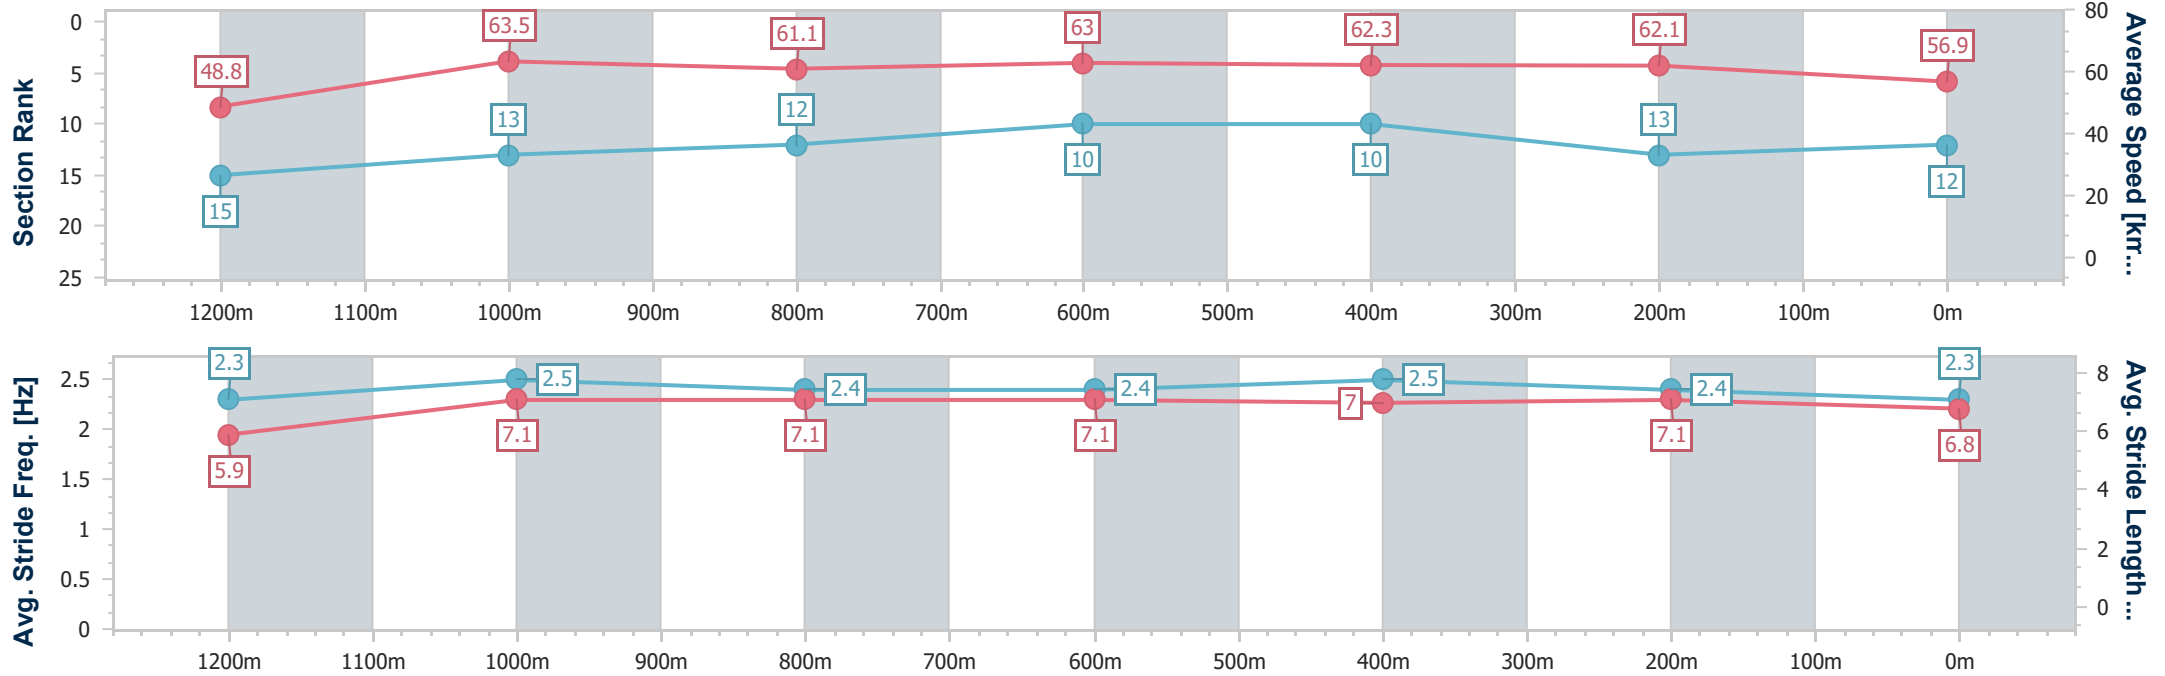

Sunshine Coast QLD Professional
 Race 10: COASTLINE BMW 4 BENCHMARK 68 Handicap - 1400m

27 January 2024 - 17:50

Track Rating: Good 4, Weather: Fine, Rail Position: +3m Entire

Section	Overall	1200m	1000m	800m	600m	400m	200m
Section Times	1:25.18 [11] (0:14.40)	1:10.78 [11] (0:11.77)	0:59.01 [14] (0:11.84)	0:47.17 [13] (0:11.70)	0:35.47 [13] (0:11.35)	0:24.12 [12] (0:11.53)	0:12.59 [12] (0:12.59)
Average Speed [km/h]	50.1	61.1	61.7	62.3	64.1	62.6	57.1
Top Speed [km/h]	62.3	62.2	62.9	63.5	64.8	63.8	60.8
Avg. Dist. to Rail [m]	10.7	6.0	5.6	2.1	1.8	8.3	10.2
Avg. Stride Freq. [Hz]	2.2	2.3	2.3	2.3	2.4	2.3	2.2
Avg. Stride Length [m]	6.3	7.4	7.4	7.6	7.6	7.4	7.1

- [] Ranking at each section and finish
- .-.- No data available at this section
- NA No data available

Horse/Jockey Name	Jubai Pride
Final Rank	12
Fastest Section Time (Section)	0:11.34 (1200m)
Top Speed [km/h] (Section)	65.5 (1200m)
Race State	Finished

Sunshine Coast QLD Professional
Race 10: COASTLINE BMW 4 BENCHMARK 68 Handicap - 1400m

27 January 2024 - 17:50

Track Rating: Good 4, Weather: Fine, Rail Position: +3m Entire

Section	Overall	1200m	1000m	800m	600m	400m	200m
Section Times	1:25.31 [12] (0:14.81)	1:10.50 [15] (0:11.34)	0:59.16 [13] (0:11.81)	0:47.35 [12] (0:11.53)	0:35.82 [10] (0:11.56)	0:24.26 [10] (0:11.59)	0:12.67 [13] (0:12.67)
Average Speed [km/h]	48.8	63.5	61.1	63.0	62.3	62.1	56.9
Top Speed [km/h]	64.9	65.5	62.7	63.7	64.0	63.0	60.5
Avg. Dist. to Rail [m]	12.0	2.4	1.9	1.1	0.5	3.2	1.9
Avg. Stride Freq. [Hz]	2.3	2.5	2.4	2.4	2.5	2.4	2.3
Avg. Stride Length [m]	5.9	7.1	7.1	7.1	7.0	7.1	6.8