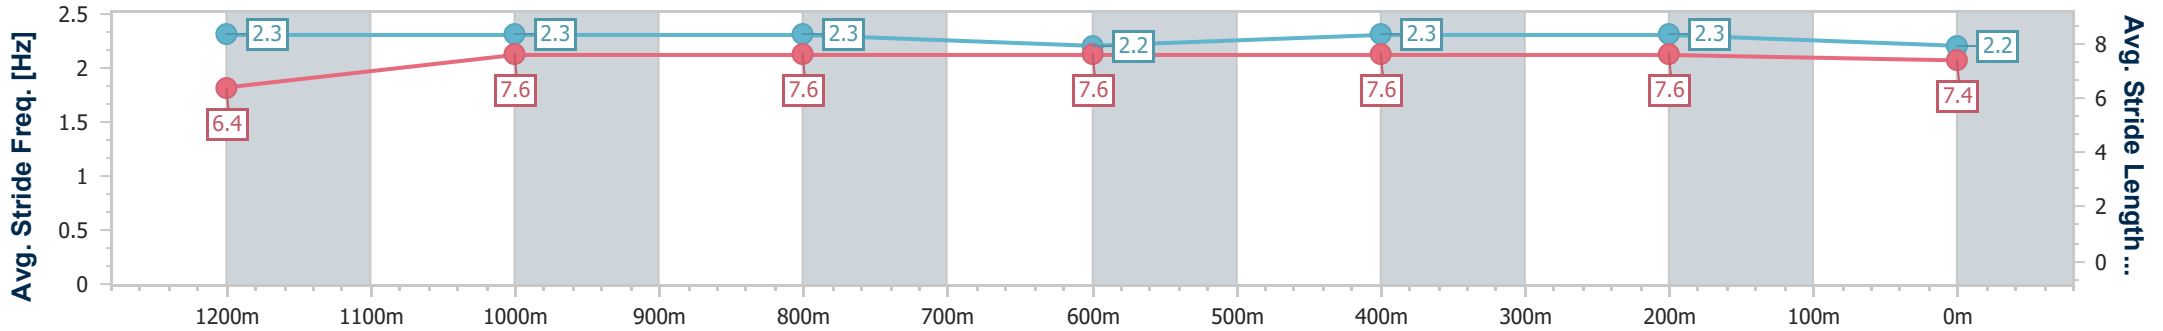

Horse/Jockey Name	Corfe Castle
Final Rank	1
Fastest Section Time (Section)	0:11.42 (400m)
Top Speed [km/h] (Section)	65.3 (Overall)
Race State	Finished

Sunshine Coast QLD Professional
Race 10: COASTLINE BMW 4 BENCHMARK 68 Handicap - 1400m

27 January 2024 - 17:50

Track Rating: Good 4, Weather: Fine, Rail Position: +3m Entire

Section	Overall	1200m	1000m	800m	600m	400m	200m
Section Times	1:24.23 [1] (0:13.58)	1:10.65 [2] (0:11.54)	0:59.11 [2] (0:11.73)	0:47.38 [3] (0:11.91)	0:35.47 [4] (0:11.66)	0:23.81 [1] (0:11.42)	0:12.39 [1] (0:12.39)
Average Speed [km/h]	53.1	62.5	61.7	61.1	62.4	63.0	58.2
Top Speed [km/h]	65.3	64.4	63.1	61.2	63.6	64.2	61.1
Avg. Dist. to Rail [m]	11.6	4.0	3.4	1.3	1.8	5.7	5.7
Avg. Stride Freq. [Hz]	2.3	2.3	2.3	2.2	2.3	2.3	2.2
Avg. Stride Length [m]	6.4	7.6	7.6	7.6	7.6	7.6	7.4

- [ ] Ranking at each section and finish
- -.-.-.- No data available at this section
- NA No data available