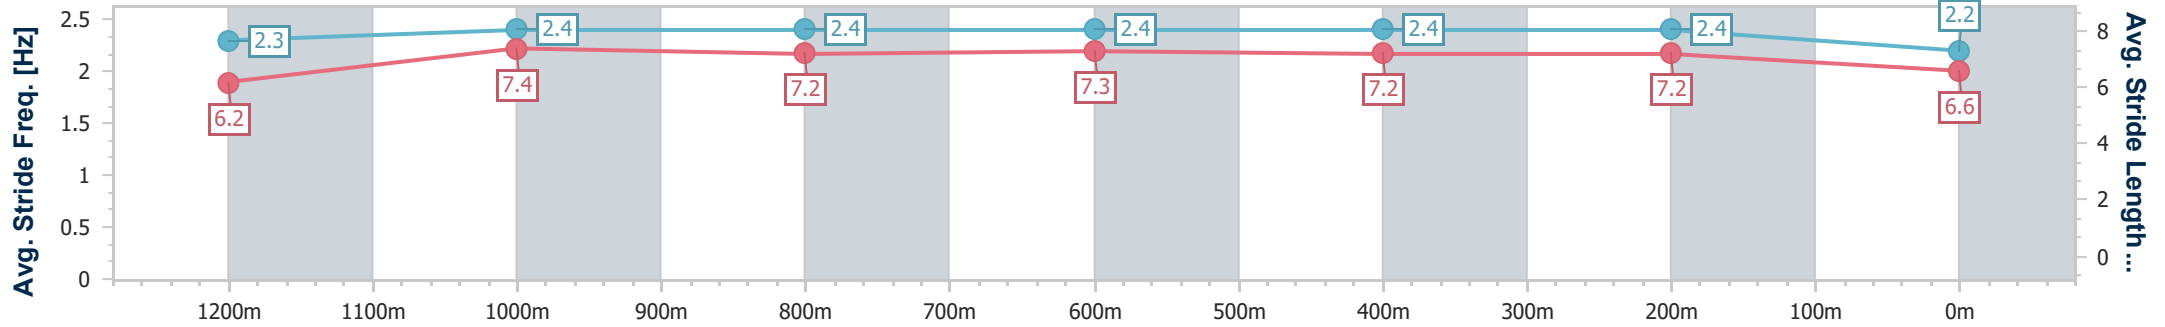

Sunshine Coast QLD Professional
Race 10: COASTLINE BMW 4 BENCHMARK 68 Handicap - 1400m

27 January 2024 - 17:50

Track Rating: Good 4, Weather: Fine, Rail Position: +3m Entire

Section	Overall	1200m	1000m	800m	600m	400m	200m
Section Times	1:26.02 [14] (0:13.87)	1:12.15 [5] (0:11.53)	1:00.62 [5] (0:11.93)	0:48.69 [5] (0:11.78)	0:36.91 [6] (0:11.62)	0:25.29 [6] (0:11.72)	0:13.57 [9] (0:13.57)
Average Speed [km/h]	51.9	62.5	60.8	62.2	62.4	61.6	53.0
Top Speed [km/h]	63.6	64.2	61.7	62.7	62.8	62.3	59.9
Avg. Dist. to Rail [m]	5.4	3.8	3.8	2.8	1.4	4.6	3.8
Avg. Stride Freq. [Hz]	2.2	2.3	2.3	2.3	2.3	2.4	2.2
Avg. Stride Length [m]	6.4	7.4	7.5	7.5	7.5	7.2	6.6

- [] Ranking at each section and finish
- .-.- No data available at this section
- NA No data available

Horse/Jockey Name	Riviera Blue
Final Rank	15
Fastest Section Time (Section)	0:11.52 (1200m)
Top Speed [km/h] (Section)	64.1 (Overall)
Race State	Finished

Sunshine Coast QLD Professional
 Race 10: COASTLINE BMW 4 BENCHMARK 68 Handicap - 1400m

27 January 2024 - 17:50

Track Rating: Good 4, Weather: Fine, Rail Position: +3m Entire

Section	Overall	1200m	1000m	800m	600m	400m	200m
Section Times	1:26.28 [15] (0:14.10)	1:12.18 [7] (0:11.52)	1:00.66 [7] (0:11.79)	0:48.87 [7] (0:11.68)	0:37.19 [5] (0:11.77)	0:25.42 [8] (0:11.66)	0:13.76 [10] (0:13.76)
Average Speed [km/h]	50.9	62.7	61.3	62.1	61.4	61.8	52.3
Top Speed [km/h]	64.1	64.1	62.1	62.9	62.5	63.7	59.1
Avg. Dist. to Rail [m]	3.7	2.5	2.1	1.1	0.9	3.9	2.6
Avg. Stride Freq. [Hz]	2.3	2.4	2.4	2.4	2.4	2.4	2.2
Avg. Stride Length [m]	6.2	7.4	7.2	7.3	7.2	7.2	6.6