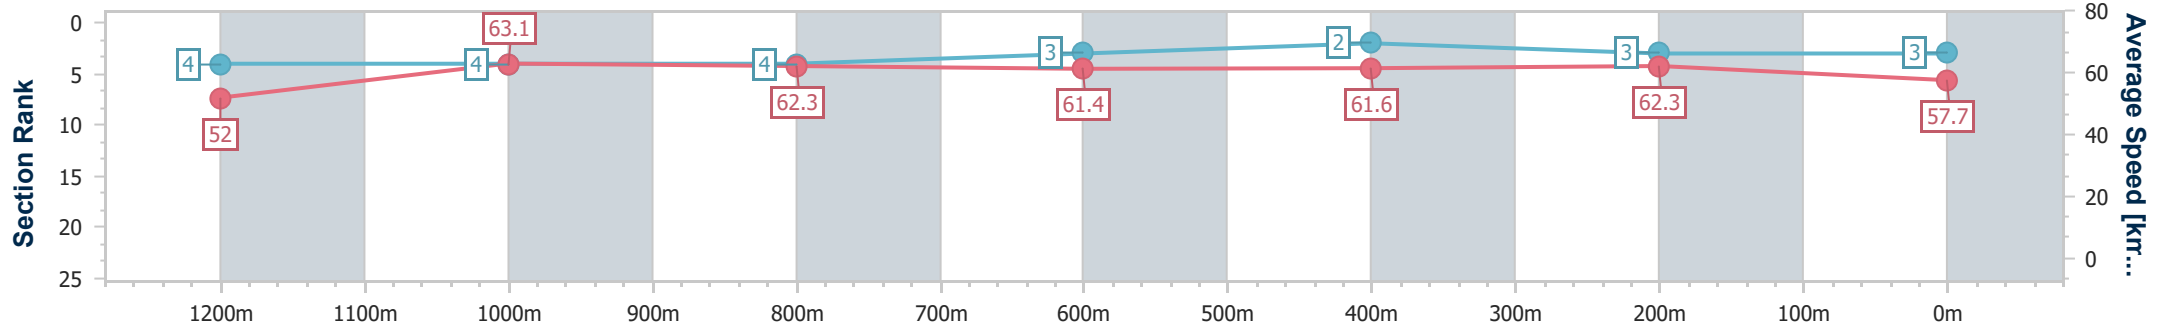

Horse/Jockey Name	Cosmic Gossip
Final Rank	3
Fastest Section Time (Section)	0:11.41 (1200m)
Top Speed [km/h] (Section)	65.8 (Overall)
Race State	Finished

Sunshine Coast QLD Professional
Race 10: COASTLINE BMW 4 BENCHMARK 68 Handicap - 1400m

27 January 2024 - 17:50

Track Rating: Good 4, Weather: Fine, Rail Position: +3m Entire

Section	Overall	1200m	1000m	800m	600m	400m	200m
Section Times	1:24.49 [3] (0:13.87)	1:10.62 [4] (0:11.41)	0:59.21 [4] (0:11.58)	0:47.63 [4] (0:11.85)	0:35.78 [3] (0:11.72)	0:24.06 [2] (0:11.56)	0:12.50 [3] (0:12.50)
Average Speed [km/h]	52.0	63.1	62.3	61.4	61.6	62.3	57.7
Top Speed [km/h]	65.8	65.3	63.1	62.2	63.4	63.5	60.4
Avg. Dist. to Rail [m]	4.5	2.5	2.0	1.2	0.8	3.9	4.3
Avg. Stride Freq. [Hz]	2.2	2.3	2.3	2.3	2.3	2.3	2.3
Avg. Stride Length [m]	6.4	7.6	7.6	7.4	7.4	7.4	7.1

- [ ] Ranking at each section and finish
- -.-.- No data available at this section
- NA No data available