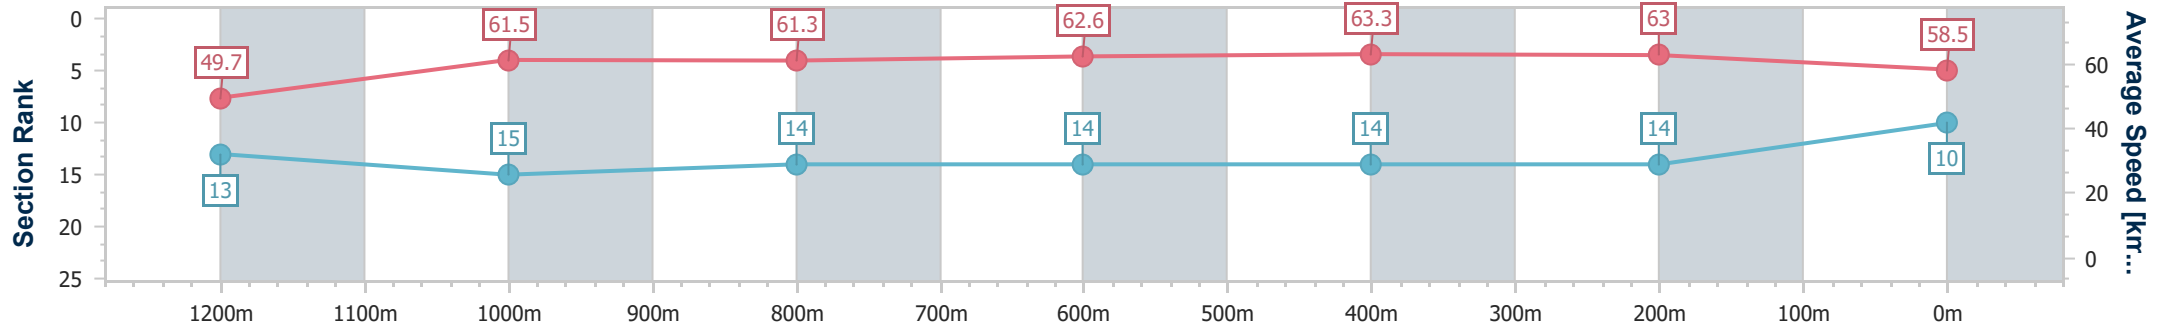

- [] Ranking at each section and finish
- .-.- No data available at this section
- NA No data available

Horse/Jockey Name	Zhuang Shi
Final Rank	10
Fastest Section Time (Section)	0:11.41 (400m)
Top Speed [km/h] (Section)	64.3 (400m)
Race State	Finished

Sunshine Coast QLD Professional
 Race 10: COASTLINE BMW 4 BENCHMARK 68 Handicap - 1400m

27 January 2024 - 17:50

Track Rating: Good 4, Weather: Fine, Rail Position: +3m Entire

Section	Overall	1200m	1000m	800m	600m	400m	200m
Section Times	1:25.01 [10] (0:14.50)	1:10.51 [13] (0:11.73)	0:58.78 [15] (0:11.85)	0:46.93 [14] (0:11.72)	0:35.21 [14] (0:11.47)	0:23.74 [14] (0:11.41)	0:12.33 [14] (0:12.33)
Average Speed [km/h]	49.7	61.5	61.3	62.6	63.3	63.0	58.5
Top Speed [km/h]	63.6	63.4	62.6	62.9	64.0	64.3	60.8
Avg. Dist. to Rail [m]	12.5	4.4	4.2	2.5	1.9	6.8	9.2
Avg. Stride Freq. [Hz]	2.0	2.1	2.1	2.2	2.2	2.2	2.1
Avg. Stride Length [m]	6.7	8.0	7.9	8.1	8.1	7.9	7.6