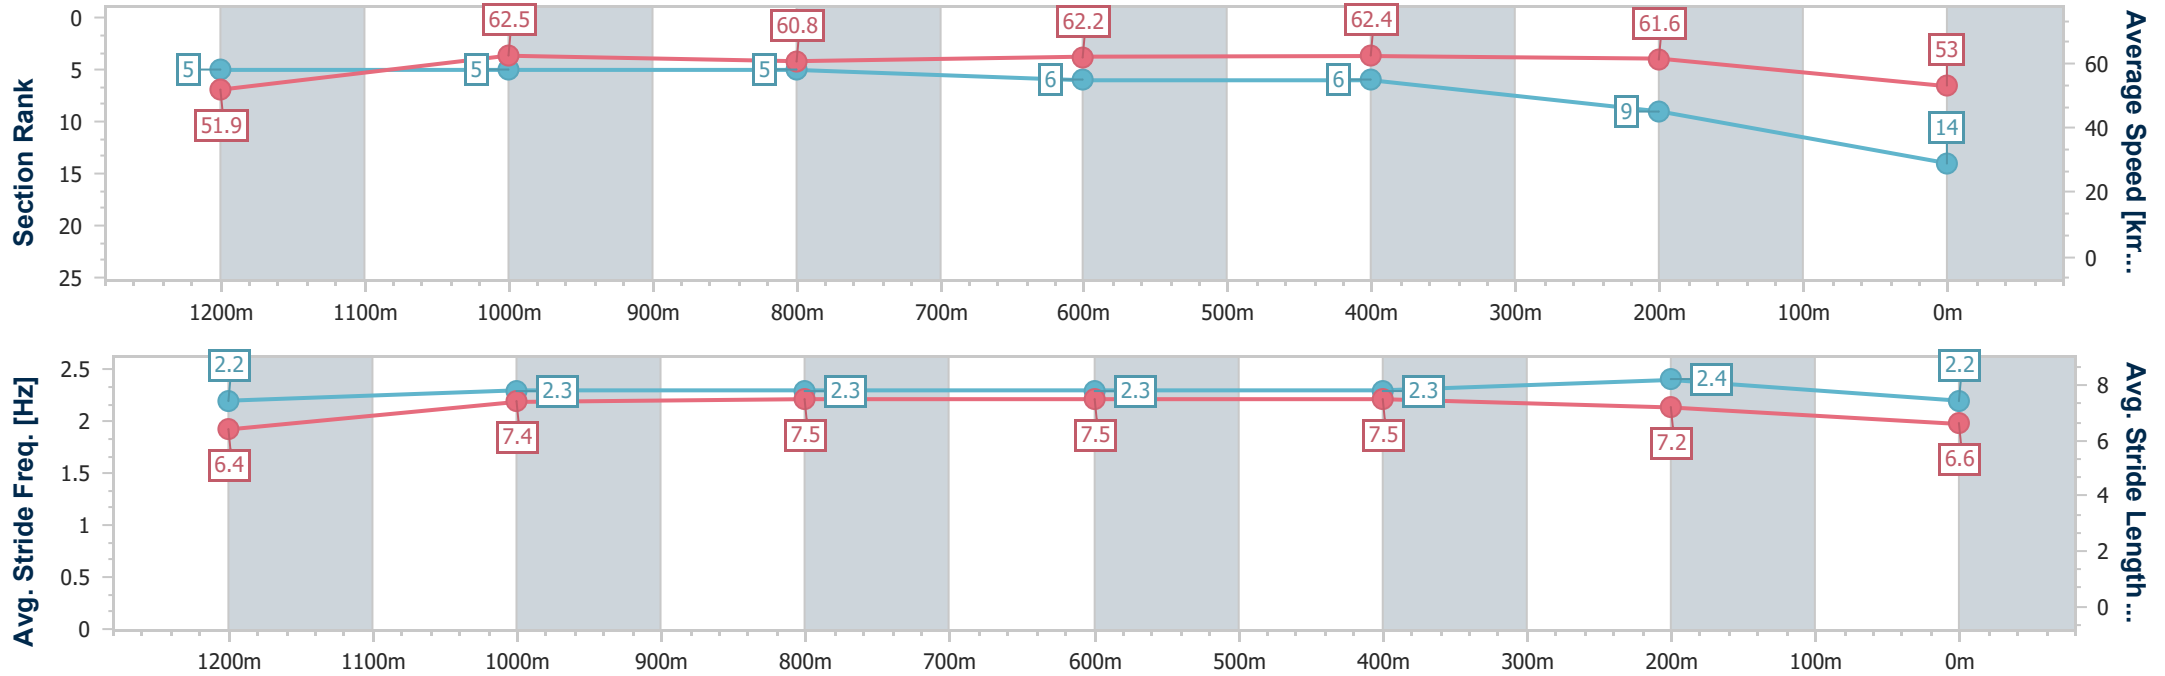

Sunshine Coast QLD Professional
 Race 10: COASTLINE BMW 4 BENCHMARK 68 Handicap - 1400m

27 January 2024 - 17:50

Track Rating: Good 4, Weather: Fine, Rail Position: +3m Entire

Section	Overall	1200m	1000m	800m	600m	400m	200m
Section Times	1:25.37 [13] (0:13.84)	1:11.53 [3] (0:11.34)	1:00.19 [3] (0:11.40)	0:48.79 [2] (0:11.97)	0:36.82 [2] (0:11.92)	0:24.90 [4] (0:11.83)	0:13.07 [5] (0:13.07)
Average Speed [km/h]	52.0	63.7	63.8	60.8	61.1	61.0	55.0
Top Speed [km/h]	64.1	64.5	65.7	61.3	62.2	62.0	58.7
Avg. Dist. to Rail [m]	7.4	5.3	4.2	2.1	2.4	5.6	4.8
Avg. Stride Freq. [Hz]	2.1	2.2	2.2	2.1	2.2	2.2	2.1
Avg. Stride Length [m]	6.7	8.1	8.0	7.9	7.8	7.7	7.4

- [] Ranking at each section and finish
- .-.- No data available at this section
- NA No data available

Horse/Jockey Name	Hadouken
Final Rank	14
Fastest Section Time (Section)	0:11.53 (1200m)
Top Speed [km/h] (Section)	64.2 (1200m)
Race State	Finished

Sunshine Coast QLD Professional
Race 10: COASTLINE BMW 4 BENCHMARK 68 Handicap - 1400m

27 January 2024 - 17:50

Track Rating: Good 4, Weather: Fine, Rail Position: +3m Entire

Section	Overall	1200m	1000m	800m	600m	400m	200m
Section Times	1:26.02 [14] (0:13.87)	1:12.15 [5] (0:11.53)	1:00.62 [5] (0:11.93)	0:48.69 [5] (0:11.78)	0:36.91 [6] (0:11.62)	0:25.29 [6] (0:11.72)	0:13.57 [9] (0:13.57)
Average Speed [km/h]	51.9	62.5	60.8	62.2	62.4	61.6	53.0
Top Speed [km/h]	63.6	64.2	61.7	62.7	62.8	62.3	59.9
Avg. Dist. to Rail [m]	5.4	3.8	3.8	2.8	1.4	4.6	3.8
Avg. Stride Freq. [Hz]	2.2	2.3	2.3	2.3	2.3	2.4	2.2
Avg. Stride Length [m]	6.4	7.4	7.5	7.5	7.5	7.2	6.6