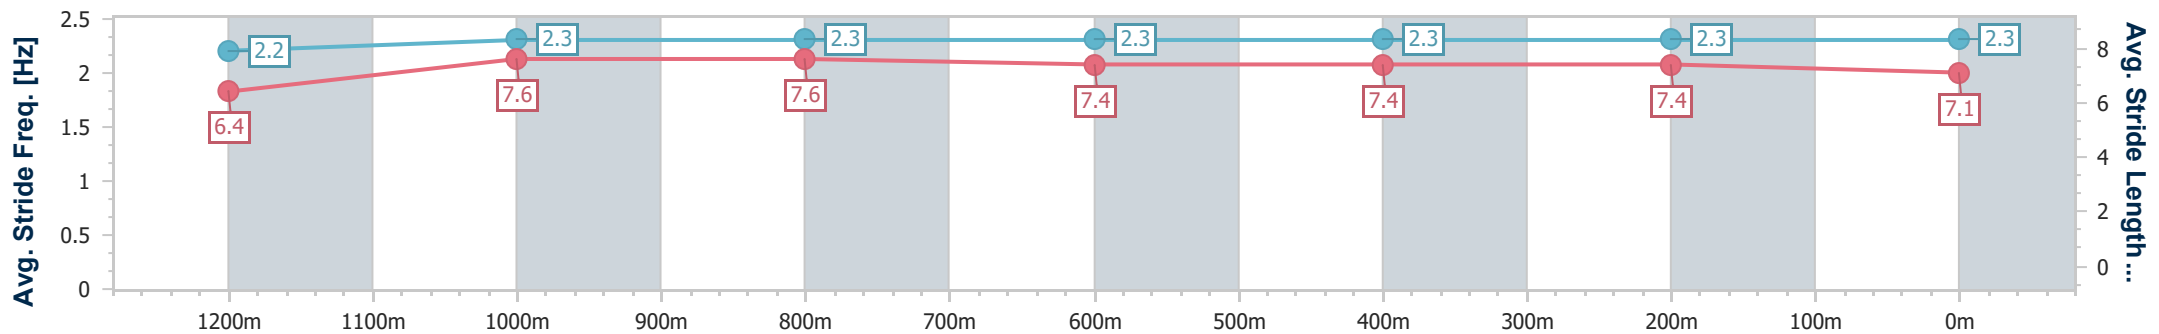

Horse/Jockey Name	Cosmic Gossip
Final Rank	3
Fastest Section Time (Section)	0:11.41 (1200m)
Top Speed [km/h] (Section)	65.8 (Overall)
Race State	Finished

Sunshine Coast QLD Professional
Race 10: COASTLINE BMW 4 BENCHMARK 68 Handicap - 1400m

27 January 2024 - 17:50

Track Rating: Good 4, Weather: Fine, Rail Position: +3m Entire

Section	Overall	1200m	1000m	800m	600m	400m	200m
Section Times	1:24.49 [3] (0:13.87)	1:10.62 [4] (0:11.41)	0:59.21 [4] (0:11.58)	0:47.63 [4] (0:11.85)	0:35.78 [3] (0:11.72)	0:24.06 [2] (0:11.56)	0:12.50 [3] (0:12.50)
Average Speed [km/h]	52.0	63.1	62.3	61.4	61.6	62.3	57.7
Top Speed [km/h]	65.8	65.3	63.1	62.2	63.4	63.5	60.4
Avg. Dist. to Rail [m]	4.5	2.5	2.0	1.2	0.8	3.9	4.3
Avg. Stride Freq. [Hz]	2.2	2.3	2.3	2.3	2.3	2.3	2.3
Avg. Stride Length [m]	6.4	7.6	7.6	7.4	7.4	7.4	7.1

- [ ] Ranking at each section and finish
- -.-.- No data available at this section
- NA No data available