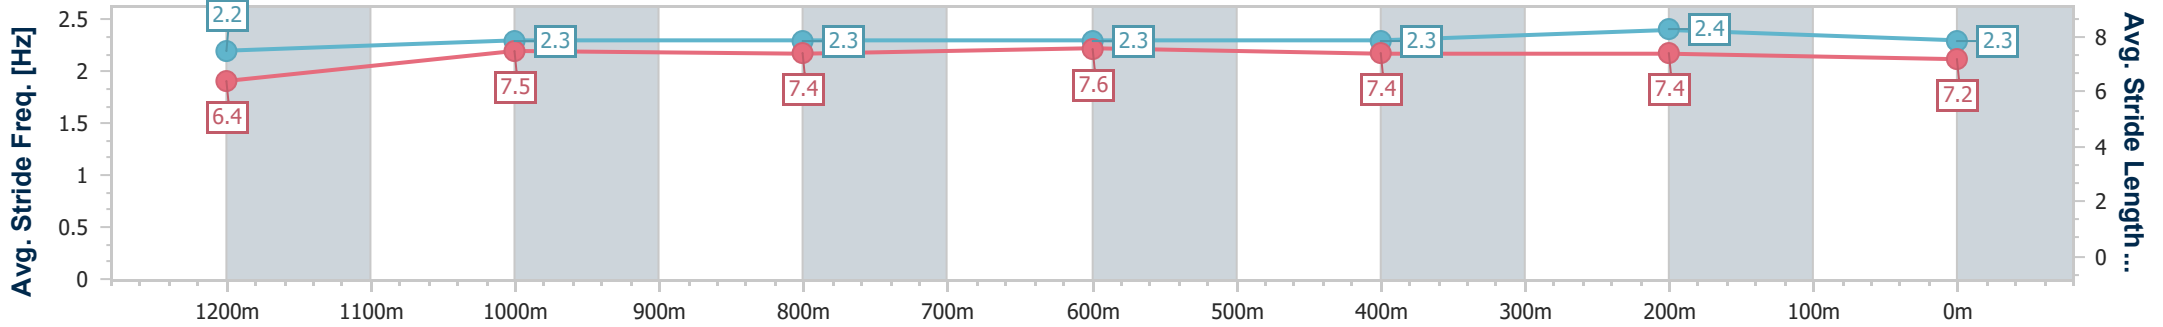

Horse/Jockey Name	O'miss Behaving
Final Rank	2
Fastest Section Time (Section)	0:11.37 (400m)
Top Speed [km/h] (Section)	65.1 (400m)
Race State	Finished

Sunshine Coast QLD Professional
Race 10: COASTLINE BMW 4 BENCHMARK 68 Handicap - 1400m

27 January 2024 - 17:50

Track Rating: Good 4, Weather: Fine, Rail Position: +3m Entire

Section	Overall	1200m	1000m	800m	600m	400m	200m
Section Times	1:24.32 [2] (0:14.42)	1:09.90 [12] (0:11.58)	0:58.32 [11] (0:11.84)	0:46.48 [11] (0:11.51)	0:34.97 [8] (0:11.48)	0:23.49 [7] (0:11.37)	0:12.12 [4] (0:12.12)
Average Speed [km/h]	50.0	62.3	61.0	62.7	62.1	63.6	59.3
Top Speed [km/h]	63.2	63.9	62.3	63.7	63.3	65.1	62.7
Avg. Dist. to Rail [m]	9.2	2.7	2.5	0.9	1.3	1.3	0.7
Avg. Stride Freq. [Hz]	2.2	2.3	2.3	2.3	2.3	2.4	2.3
Avg. Stride Length [m]	6.4	7.5	7.4	7.6	7.4	7.4	7.2

- [ ] Ranking at each section and finish
- -.-.- No data available at this section
- NA No data available