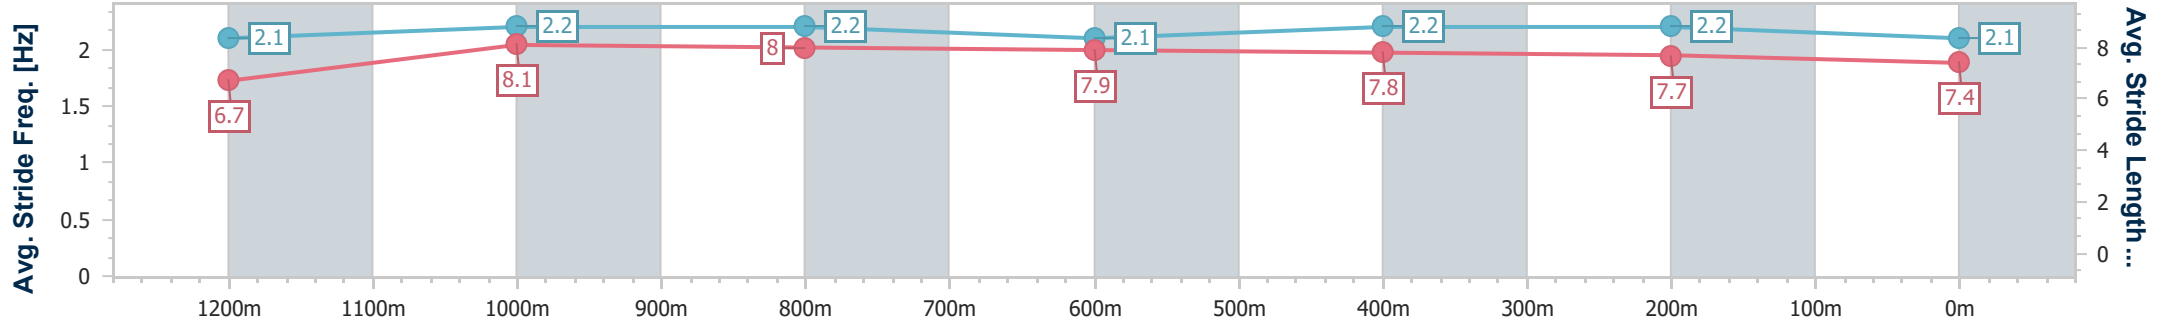

- [] Ranking at each section and finish
- .-.- No data available at this section
- NA No data available

Horse/Jockey Name	Whistling Spirit
Final Rank	13
Fastest Section Time (Section)	0:11.34 (1200m)
Top Speed [km/h] (Section)	65.7 (1000m)
Race State	Finished

Sunshine Coast QLD Professional
 Race 10: COASTLINE BMW 4 BENCHMARK 68 Handicap - 1400m

27 January 2024 - 17:50

Track Rating: Good 4, Weather: Fine, Rail Position: +3m Entire

Section	Overall	1200m	1000m	800m	600m	400m	200m
Section Times	1:25.37 [13] (0:13.84)	1:11.53 [3] (0:11.34)	1:00.19 [3] (0:11.40)	0:48.79 [2] (0:11.97)	0:36.82 [2] (0:11.92)	0:24.90 [4] (0:11.83)	0:13.07 [5] (0:13.07)
Average Speed [km/h]	52.0	63.7	63.8	60.8	61.1	61.0	55.0
Top Speed [km/h]	64.1	64.5	65.7	61.3	62.2	62.0	58.7
Avg. Dist. to Rail [m]	7.4	5.3	4.2	2.1	2.4	5.6	4.8
Avg. Stride Freq. [Hz]	2.1	2.2	2.2	2.1	2.2	2.2	2.1
Avg. Stride Length [m]	6.7	8.1	8.0	7.9	7.8	7.7	7.4