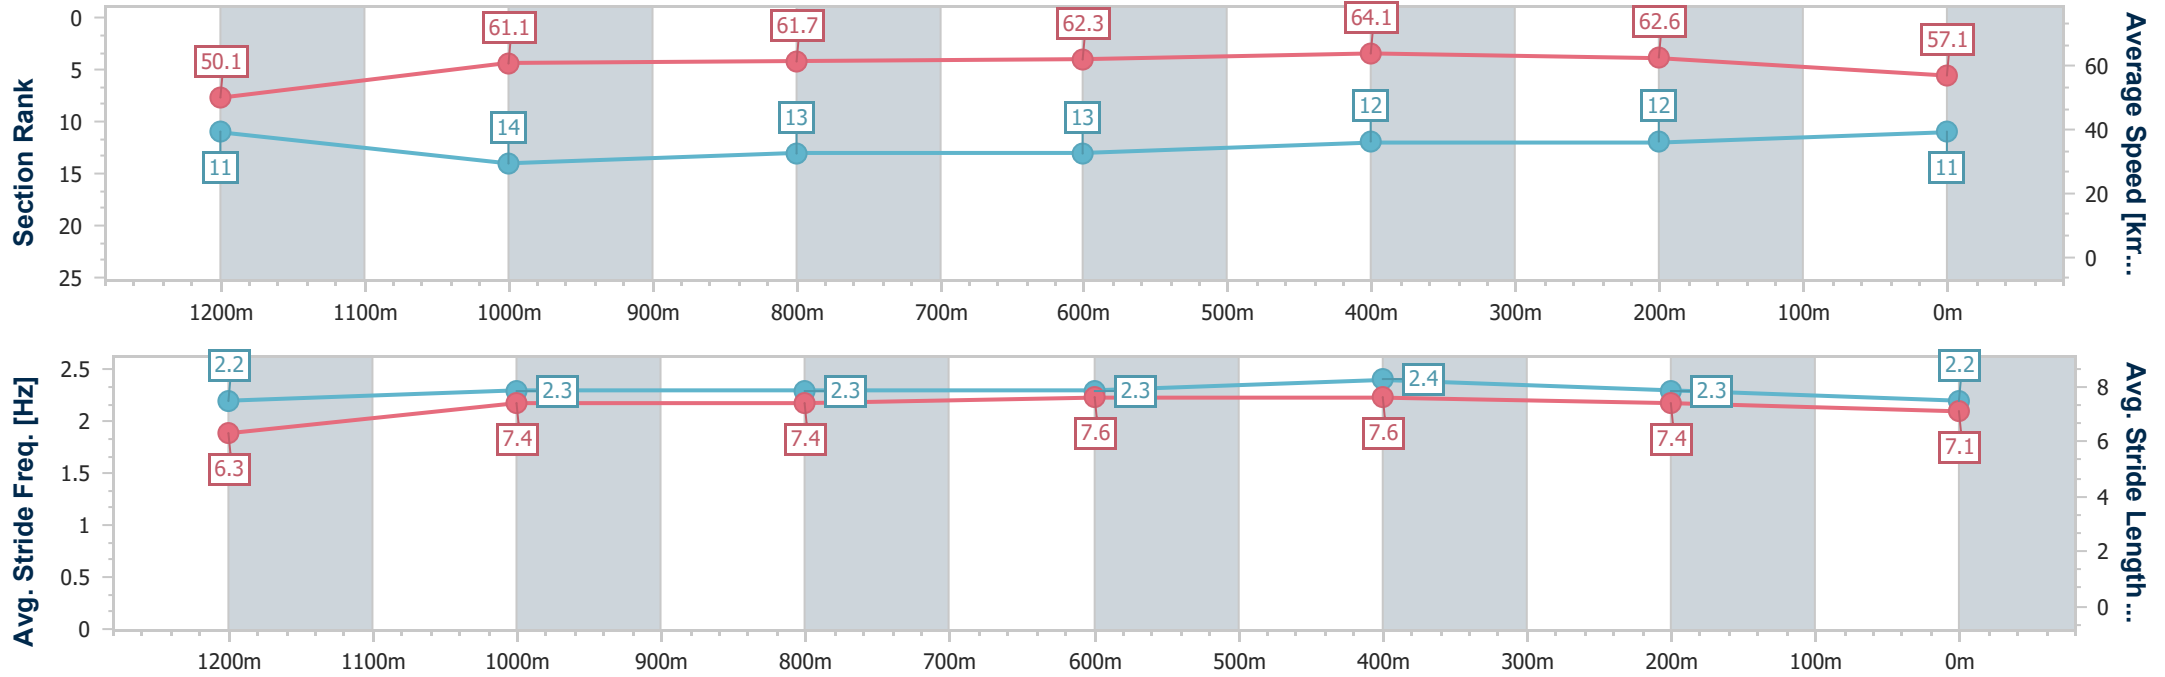

- [] Ranking at each section and finish
- .-.- No data available at this section
- NA No data available

Horse/Jockey Name	Mishani Missile
Final Rank	11
Fastest Section Time (Section)	0:11.35 (600m)
Top Speed [km/h] (Section)	64.8 (600m)
Race State	Finished

Sunshine Coast QLD Professional
 Race 10: COASTLINE BMW 4 BENCHMARK 68 Handicap - 1400m

27 January 2024 - 17:50

Track Rating: Good 4, Weather: Fine, Rail Position: +3m Entire

Section	Overall	1200m	1000m	800m	600m	400m	200m
Section Times	1:25.18 [11] (0:14.40)	1:10.78 [11] (0:11.77)	0:59.01 [14] (0:11.84)	0:47.17 [13] (0:11.70)	0:35.47 [13] (0:11.35)	0:24.12 [12] (0:11.53)	0:12.59 [12] (0:12.59)
Average Speed [km/h]	50.1	61.1	61.7	62.3	64.1	62.6	57.1
Top Speed [km/h]	62.3	62.2	62.9	63.5	64.8	63.8	60.8
Avg. Dist. to Rail [m]	10.7	6.0	5.6	2.1	1.8	8.3	10.2
Avg. Stride Freq. [Hz]	2.2	2.3	2.3	2.3	2.4	2.3	2.2
Avg. Stride Length [m]	6.3	7.4	7.4	7.6	7.6	7.4	7.1