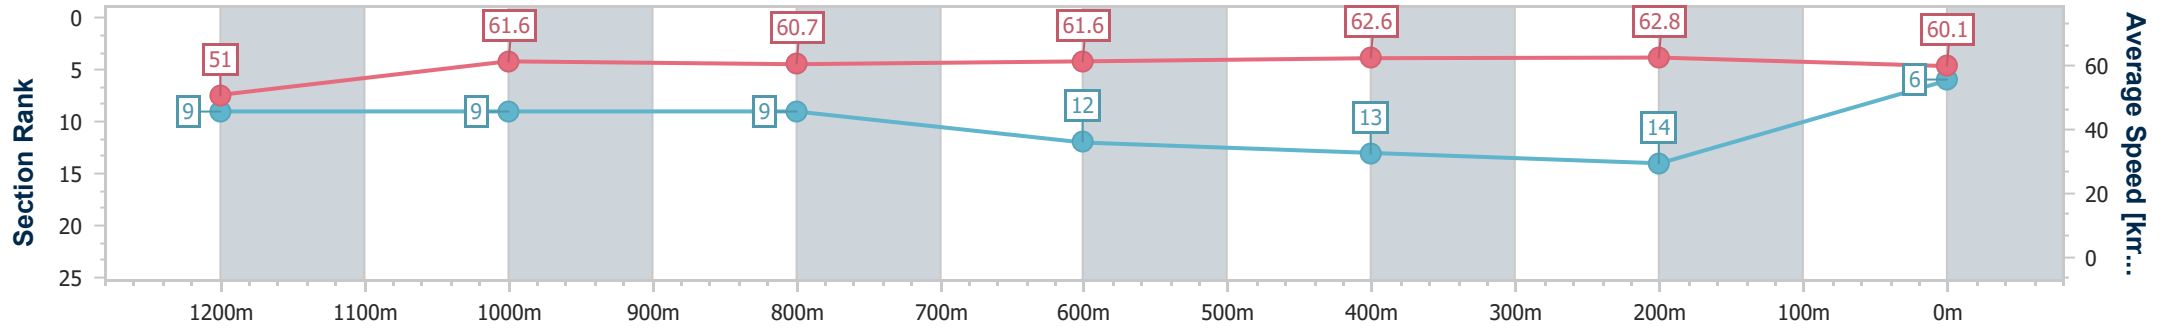

Horse/Jockey Name	Lady Le Da
Final Rank	6
Fastest Section Time (Section)	0:11.51 (400m)
Top Speed [km/h] (Section)	64.8 (600m)
Race State	Finished

Sunshine Coast QLD Professional
Race 10: COASTLINE BMW 4 BENCHMARK 68 Handicap - 1400m

27 January 2024 - 17:50

Track Rating: Good 4, Weather: Fine, Rail Position: +3m Entire

Section	Overall	1200m	1000m	800m	600m	400m	200m
Section Times	1:24.65 [6] (0:14.12)	1:10.53 [9] (0:11.73)	0:58.80 [9] (0:11.92)	0:46.88 [9] (0:11.83)	0:35.05 [12] (0:11.57)	0:23.48 [13] (0:11.51)	0:11.97 [14] (0:11.97)
Average Speed [km/h]	51.0	61.6	60.7	61.6	62.6	62.8	60.1
Top Speed [km/h]	63.8	62.5	61.8	62.7	64.8	64.8	60.9
Avg. Dist. to Rail [m]	8.6	3.6	3.0	1.8	1.3	5.5	5.9
Avg. Stride Freq. [Hz]	2.3	2.3	2.3	2.3	2.4	2.3	2.3
Avg. Stride Length [m]	6.1	7.4	7.3	7.4	7.4	7.5	7.2

- [ ] Ranking at each section and finish
- -.-.- No data available at this section
- NA No data available