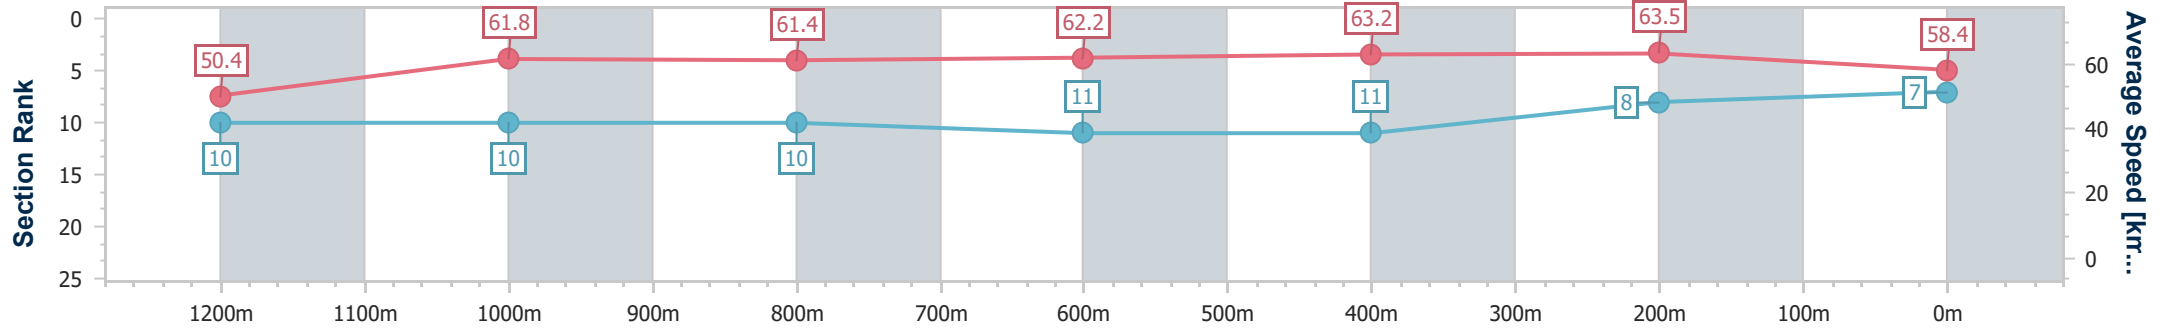

Horse/Jockey Name	Time To Testify
Final Rank	7
Fastest Section Time (Section)	0:11.38 (400m)
Top Speed [km/h] (Section)	64.6 (600m)
Race State	Finished

Sunshine Coast QLD Professional
Race 10: COASTLINE BMW 4 BENCHMARK 68 Handicap - 1400m

27 January 2024 - 17:50

Track Rating: Good 4, Weather: Fine, Rail Position: +3m Entire

Section	Overall	1200m	1000m	800m	600m	400m	200m
Section Times	1:24.73 [7] (0:14.29)	1:10.44 [10] (0:11.66)	0:58.78 [10] (0:11.83)	0:46.95 [10] (0:11.78)	0:35.17 [11] (0:11.50)	0:23.67 [11] (0:11.38)	0:12.29 [8] (0:12.29)
Average Speed [km/h]	50.4	61.8	61.4	62.2	63.2	63.5	58.4
Top Speed [km/h]	61.6	62.6	62.5	63.5	64.6	64.5	61.5
Avg. Dist. to Rail [m]	9.6	4.7	4.3	2.5	2.4	8.2	9.3
Avg. Stride Freq. [Hz]	2.3	2.3	2.3	2.3	2.4	2.4	2.3
Avg. Stride Length [m]	6.1	7.3	7.4	7.3	7.4	7.5	7.1

- [ ] Ranking at each section and finish
- -.-.- No data available at this section
- NA No data available