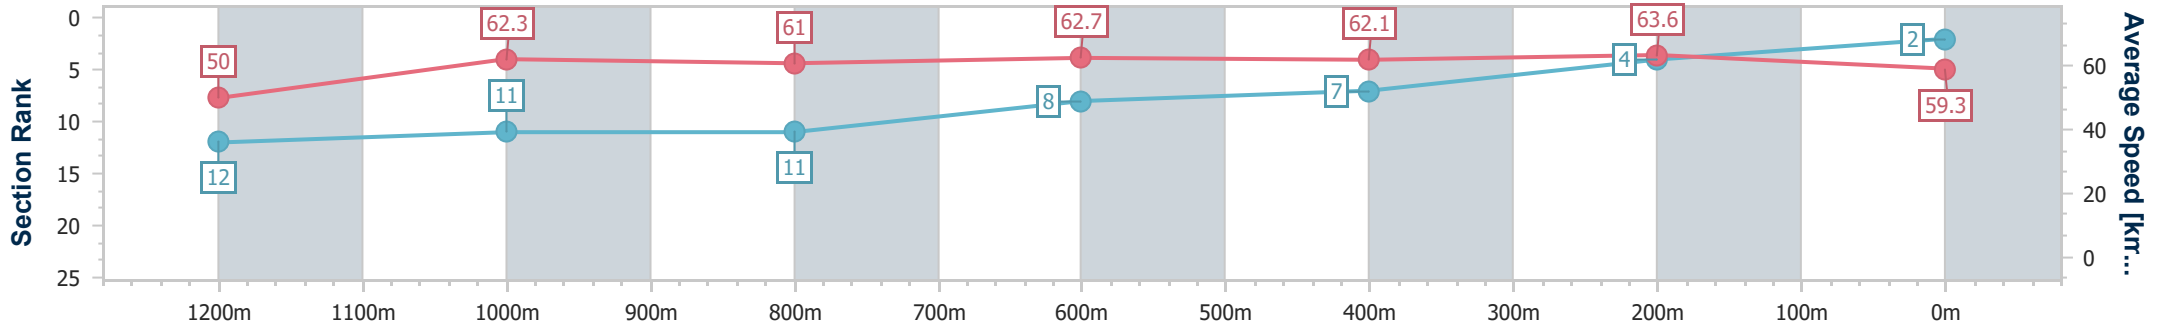

Horse/Jockey Name	O'miss Behaving
Final Rank	2
Fastest Section Time (Section)	0:11.37 (400m)
Top Speed [km/h] (Section)	65.1 (400m)
Race State	Finished

Sunshine Coast QLD Professional
Race 10: COASTLINE BMW 4 BENCHMARK 68 Handicap - 1400m

27 January 2024 - 17:50

Track Rating: Good 4, Weather: Fine, Rail Position: +3m Entire

Section	Overall	1200m	1000m	800m	600m	400m	200m
Section Times	1:24.32 [2] (0:14.42)	1:09.90 [12] (0:11.58)	0:58.32 [11] (0:11.84)	0:46.48 [11] (0:11.51)	0:34.97 [8] (0:11.48)	0:23.49 [7] (0:11.37)	0:12.12 [4] (0:12.12)
Average Speed [km/h]	50.0	62.3	61.0	62.7	62.1	63.6	59.3
Top Speed [km/h]	63.2	63.9	62.3	63.7	63.3	65.1	62.7
Avg. Dist. to Rail [m]	9.2	2.7	2.5	0.9	1.3	1.3	0.7
Avg. Stride Freq. [Hz]	2.2	2.3	2.3	2.3	2.3	2.4	2.3
Avg. Stride Length [m]	6.4	7.5	7.4	7.6	7.4	7.4	7.2

- [ ] Ranking at each section and finish
- -.-.- No data available at this section
- NA No data available