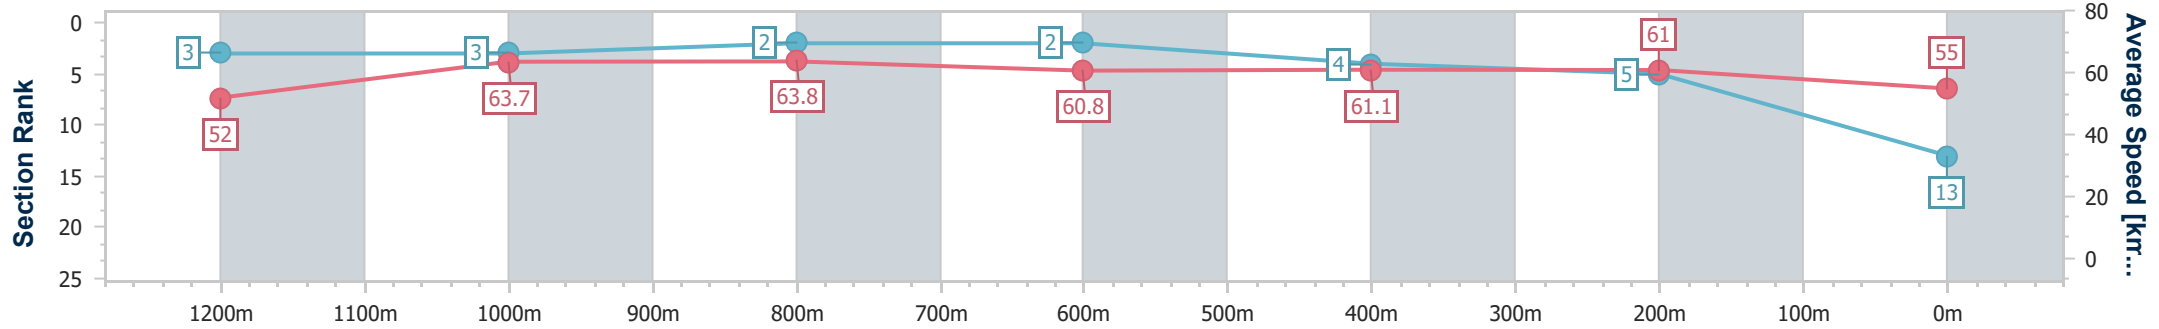

- [] Ranking at each section and finish
- .-.- No data available at this section
- NA No data available

Horse/Jockey Name	Whistling Spirit
Final Rank	13
Fastest Section Time (Section)	0:11.34 (1200m)
Top Speed [km/h] (Section)	65.7 (1000m)
Race State	Finished

Sunshine Coast QLD Professional
 Race 10: COASTLINE BMW 4 BENCHMARK 68 Handicap - 1400m

27 January 2024 - 17:50

Track Rating: Good 4, Weather: Fine, Rail Position: +3m Entire

Section	Overall	1200m	1000m	800m	600m	400m	200m
Section Times	1:25.37 [13] (0:13.84)	1:11.53 [3] (0:11.34)	1:00.19 [3] (0:11.40)	0:48.79 [2] (0:11.97)	0:36.82 [2] (0:11.92)	0:24.90 [4] (0:11.83)	0:13.07 [5] (0:13.07)
Average Speed [km/h]	52.0	63.7	63.8	60.8	61.1	61.0	55.0
Top Speed [km/h]	64.1	64.5	65.7	61.3	62.2	62.0	58.7
Avg. Dist. to Rail [m]	7.4	5.3	4.2	2.1	2.4	5.6	4.8
Avg. Stride Freq. [Hz]	2.1	2.2	2.2	2.1	2.2	2.2	2.1
Avg. Stride Length [m]	6.7	8.1	8.0	7.9	7.8	7.7	7.4