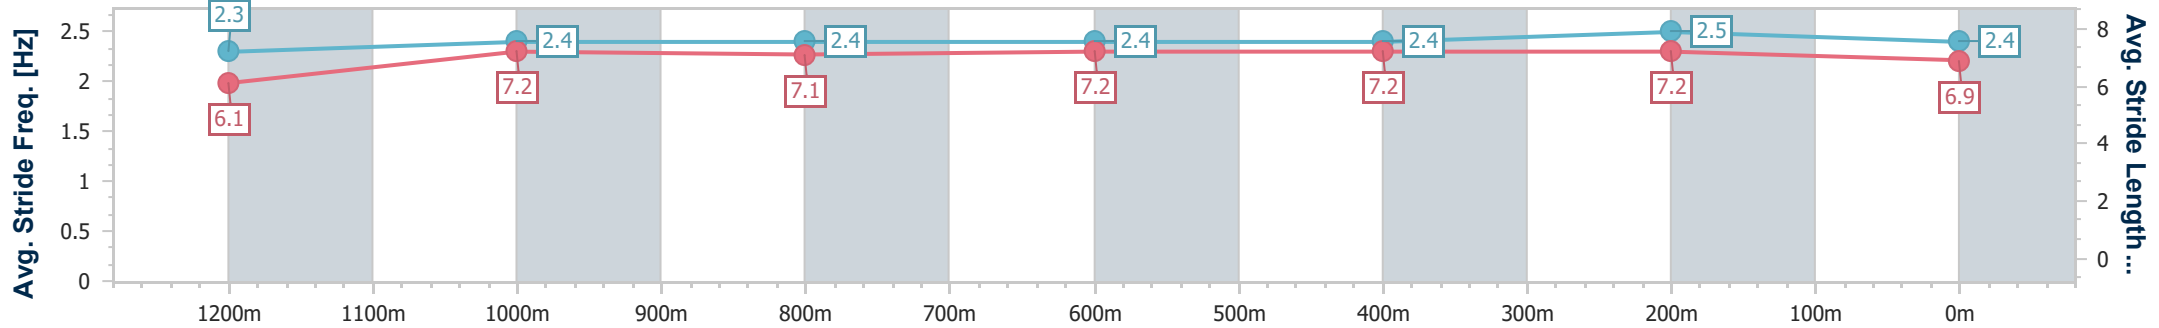

Horse/Jockey Name	Dollar Dollar
Final Rank	8
Fastest Section Time (Section)	0:11.23 (400m)
Top Speed [km/h] (Section)	64.8 (400m)
Race State	Finished

Sunshine Coast QLD Professional
Race 10: COASTLINE BMW 4 BENCHMARK 68 Handicap - 1400m

27 January 2024 - 17:50

Track Rating: Good 4, Weather: Fine, Rail Position: +3m Entire

Section	Overall	1200m	1000m	800m	600m	400m	200m
Section Times	1:24.79 [8] (0:14.50)	1:10.29 [14] (0:11.64)	0:58.65 [12] (0:11.95)	0:46.70 [15] (0:11.75)	0:34.95 [15] (0:11.48)	0:23.47 [15] (0:11.23)	0:12.24 [11] (0:12.24)
Average Speed [km/h]	49.8	61.9	60.6	61.4	62.9	64.0	59.0
Top Speed [km/h]	64.1	64.0	62.4	63.2	64.8	64.8	63.1
Avg. Dist. to Rail [m]	10.7	2.5	2.4	1.0	0.8	6.4	8.6
Avg. Stride Freq. [Hz]	2.3	2.4	2.4	2.4	2.4	2.5	2.4
Avg. Stride Length [m]	6.1	7.2	7.1	7.2	7.2	7.2	6.9

- [ ] Ranking at each section and finish
- -.-.- No data available at this section
- NA No data available