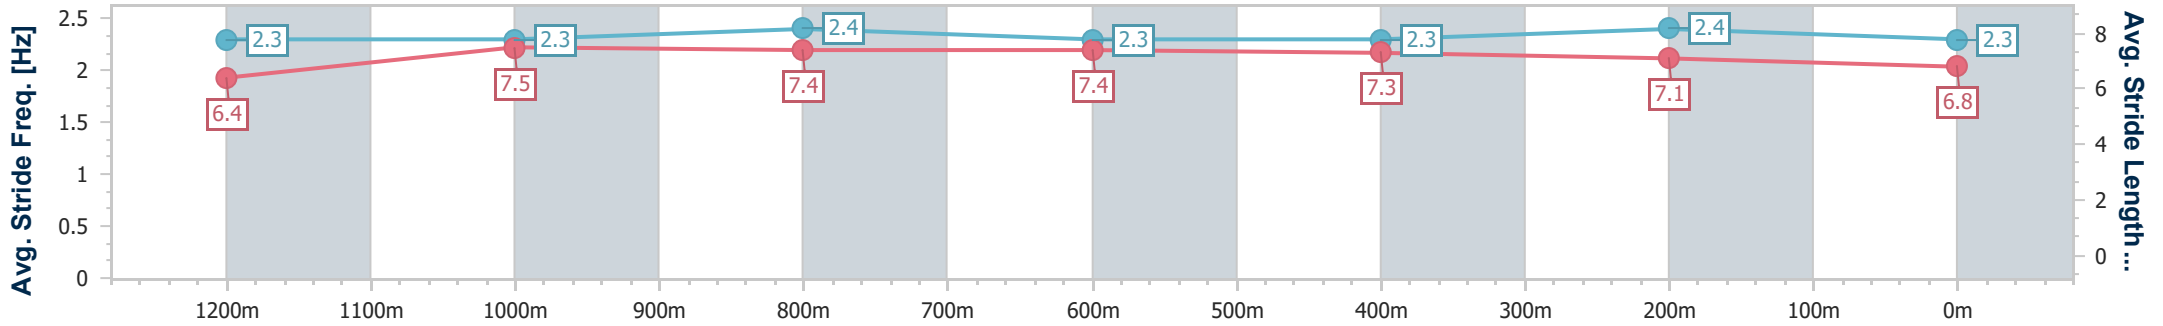

Horse/Jockey Name	Scantoon
Final Rank	4
Fastest Section Time (Section)	0:11.48 (1000m)
Top Speed [km/h] (Section)	65.7 (Overall)
Race State	Finished

Sunshine Coast QLD Professional
Race 10: COASTLINE BMW 4 BENCHMARK 68 Handicap - 1400m

27 January 2024 - 17:50

Track Rating: Good 4, Weather: Fine, Rail Position: +3m Entire

Section	Overall	1200m	1000m	800m	600m	400m	200m
Section Times	1:24.52 [4] (0:13.55)	1:10.97 [1] (0:11.50)	0:59.47 [1] (0:11.48)	0:47.99 [1] (0:11.96)	0:36.03 [1] (0:11.98)	0:24.05 [3] (0:11.49)	0:12.56 [2] (0:12.56)
Average Speed [km/h]	53.3	62.7	62.9	61.2	61.7	62.5	57.3
Top Speed [km/h]	65.7	64.9	64.4	61.8	62.7	64.1	61.2
Avg. Dist. to Rail [m]	10.7	3.5	2.1	3.0	3.9	6.7	6.7
Avg. Stride Freq. [Hz]	2.3	2.3	2.4	2.3	2.3	2.4	2.3
Avg. Stride Length [m]	6.4	7.5	7.4	7.4	7.3	7.1	6.8

- [ ] Ranking at each section and finish
- -.-.- No data available at this section
- NA No data available