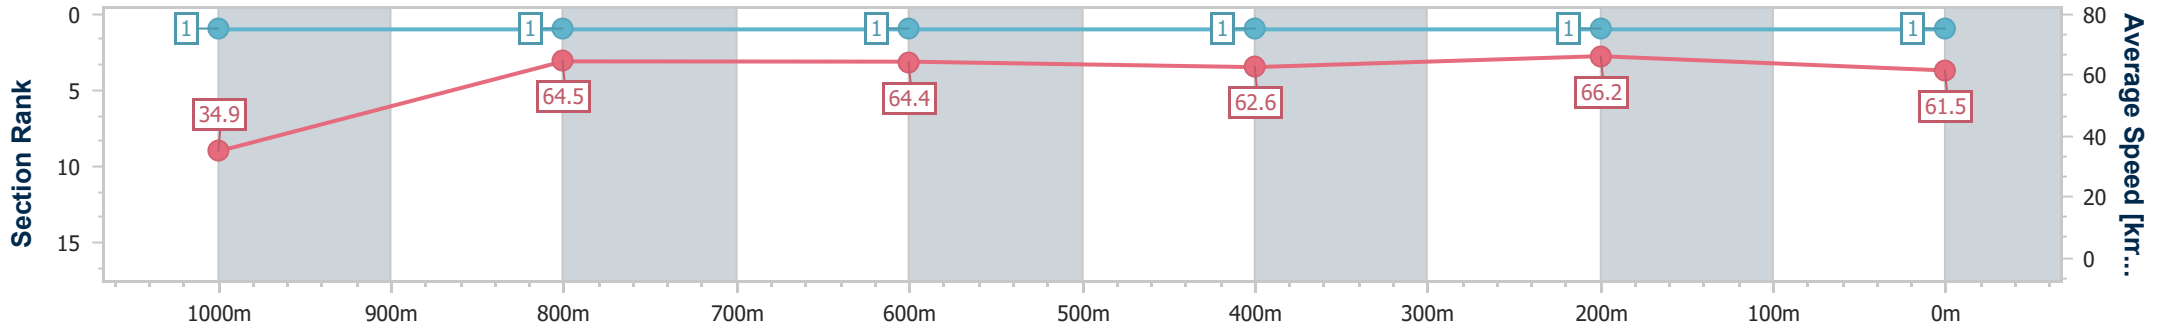

Section	Overall	1000m	800m	600m	400m	200m
Section Times	1:01.35 [1] (0:05.17)	0:56.18 [1] (0:11.20)	0:44.98 [1] (0:11.10)	0:33.88 [1] (0:11.40)	0:22.48 [1] (0:10.82)	0:11.66 [1] (0:11.66)
Average Speed [km/h]	34.9	64.5	64.4	62.6	66.2	61.5
Top Speed [km/h]	56.3	66.4	65.7	63.8	67.6	64.2
Avg. Dist. to Rail [m]	2.1	1.0	1.4	1.8	3.9	3.6
Avg. Stride Freq. [Hz]	2.3	2.5	2.3	2.3	2.4	2.3
Avg. Stride Length [m]	4.2	7.2	7.6	7.5	7.7	7.5