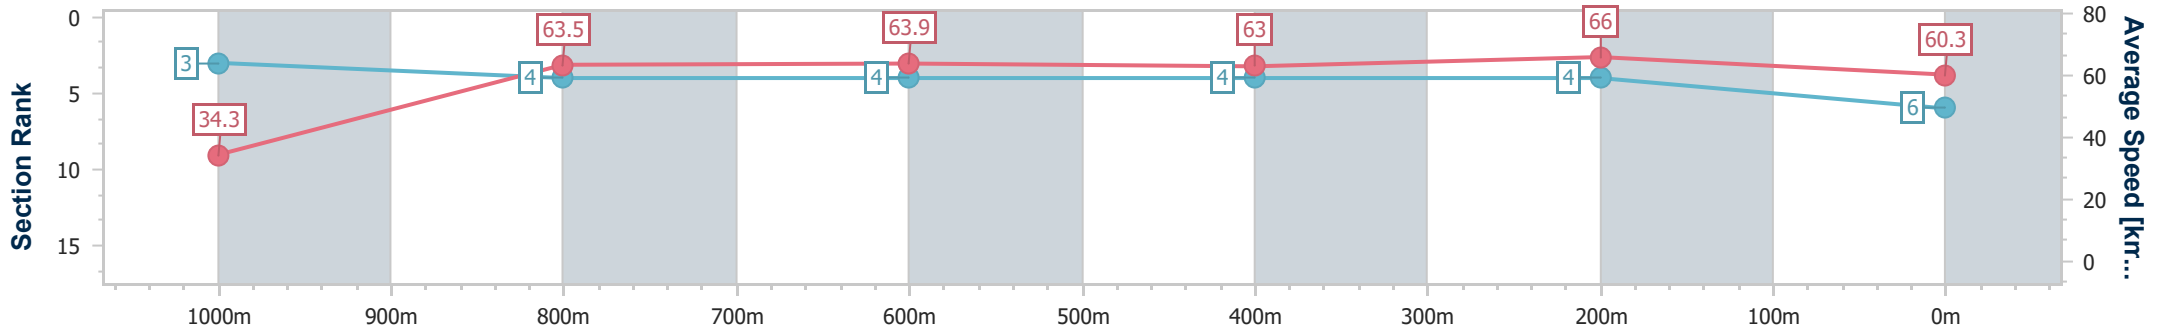

Section	Overall	1000m	800m	600m	400m	200m
Section Times	1:02.03 [5] (0:05.23)	0:56.80 [5] (0:11.18)	0:45.62 [2] (0:11.14)	0:34.48 [2] (0:11.47)	0:23.01 [2] (0:10.98)	0:12.03 [2] (0:12.03)
Average Speed [km/h]	34.5	65.2	64.3	63.0	65.2	59.8
Top Speed [km/h]	58.2	67.0	65.2	63.8	66.9	65.1
Avg. Dist. to Rail [m]	5.9	3.4	0.3	0.7	1.5	1.0
Avg. Stride Freq. [Hz]	2.3	2.5	2.2	1.8	2.2	2.3
Avg. Stride Length [m]	4.0	7.3	8.0	9.6	8.2	7.2

Horse/Jockey Name	Pinkus
Final Rank	6
Fastest Section Time (Section)	0:05.21 (Overall)
Top Speed [km/h] (Section)	67.2 (400m)
Race State	Finished

Doomben QLD Professional  
Race 2: STRADBROKE SEASON ON SALE NOW Maiden Plate - 1050m

01 February 2024 - 13:29

BRISBANE RACING CLUB

Track Rating: Soft 7, Weather: Fine, Rail Position: +11m Entire

Section	Overall	1000m	800m	600m	400m	200m
Section Times	1:02.12 [6] (0:05.21)	0:56.91 [3] (0:11.41)	0:45.50 [4] (0:11.27)	0:34.23 [4] (0:11.36)	0:22.87 [4] (0:10.93)	0:11.94 [4] (0:11.94)
Average Speed [km/h]	34.3	63.5	63.9	63.0	66.0	60.3
Top Speed [km/h]	57.1	65.4	64.5	65.0	67.2	64.6
Avg. Dist. to Rail [m]	3.0	2.1	0.9	0.4	0.4	0.7
Avg. Stride Freq. [Hz]	2.1	2.5	2.4	2.3	2.4	2.3
Avg. Stride Length [m]	4.5	7.2	7.6	7.6	7.6	7.2