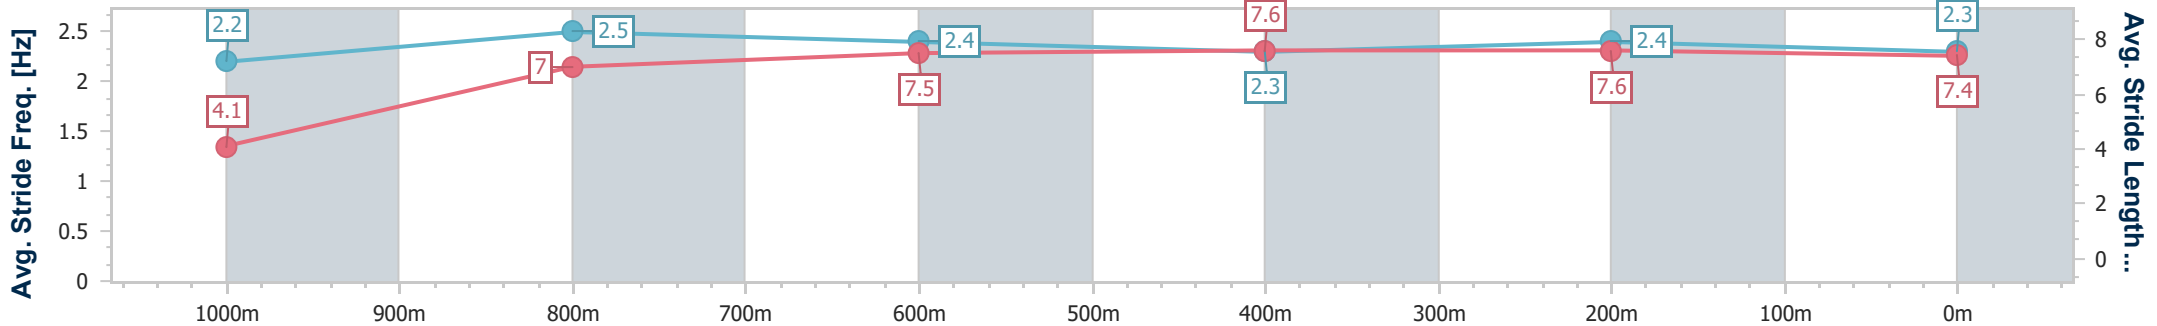

Doomben QLD Professional  
Race 2: STRADBROKE SEASON ON SALE NOW Maiden Plate - 1050m

01 February 2024 - 13:29

BRISBANE RACING CLUB

Track Rating: Soft 7, Weather: Fine, Rail Position: +11m Entire

Section	Overall	1000m	800m	600m	400m	200m
Section Times	1:02.37 [8] (0:05.43)	0:56.94 [7] (0:11.65)	0:45.29 [9] (0:11.26)	0:34.03 [9] (0:11.34)	0:22.69 [9] (0:10.92)	0:11.77 [7] (0:11.77)
Average Speed [km/h]	33.2	62.2	63.8	63.0	65.7	61.3
Top Speed [km/h]	53.2	65.9	65.6	64.5	66.7	64.8
Avg. Dist. to Rail [m]	4.9	2.6	1.0	1.6	0.8	0.8
Avg. Stride Freq. [Hz]	2.2	2.5	2.4	2.3	2.4	2.3
Avg. Stride Length [m]	4.1	7.0	7.5	7.6	7.6	7.4