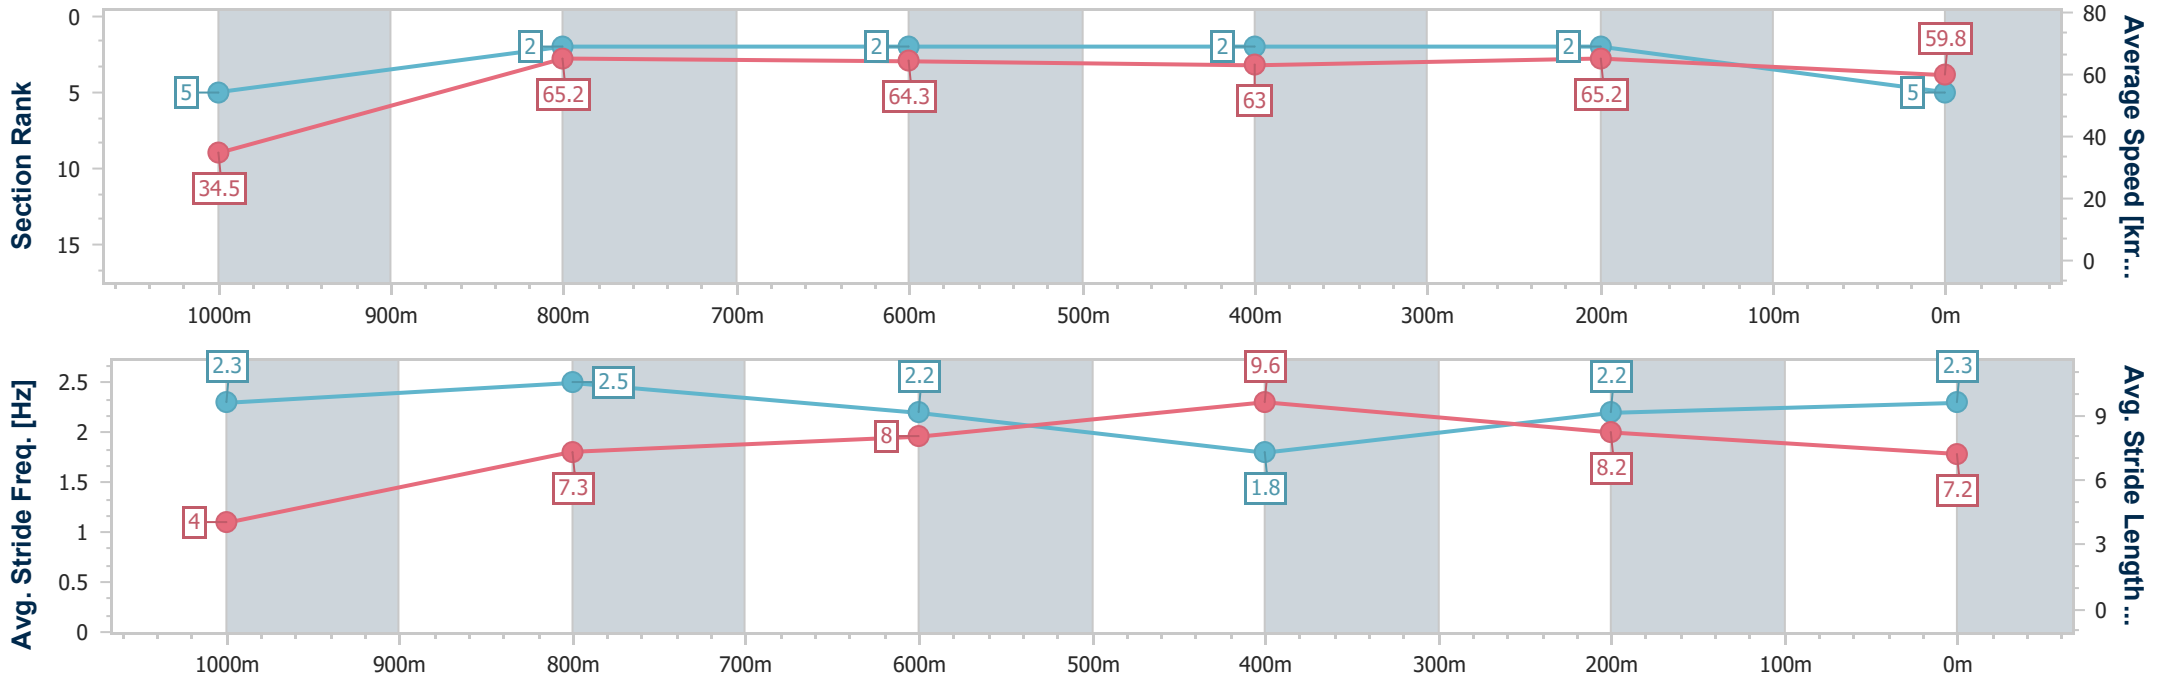

**Doomben QLD Professional**  
**Race 2: STRADBROKE SEASON ON SALE NOW Maiden Plate - 1050m**

01 February 2024 - 13:29

BRISBANE RACING CLUB

Track Rating: Soft 7, Weather: Fine, Rail Position: +11m Entire

Section	Overall	1000m	800m	600m	400m	200m
Section Times	1:02.03 [5] (0:05.23)	0:56.80 [5] (0:11.18)	0:45.62 [2] (0:11.14)	0:34.48 [2] (0:11.47)	0:23.01 [2] (0:10.98)	0:12.03 [2] (0:12.03)
Average Speed [km/h]	34.5	65.2	64.3	63.0	65.2	59.8
Top Speed [km/h]	58.2	67.0	65.2	63.8	66.9	65.1
Avg. Dist. to Rail [m]	5.9	3.4	0.3	0.7	1.5	1.0
Avg. Stride Freq. [Hz]	2.3	2.5	2.2	1.8	2.2	2.3
Avg. Stride Length [m]	4.0	7.3	8.0	9.6	8.2	7.2