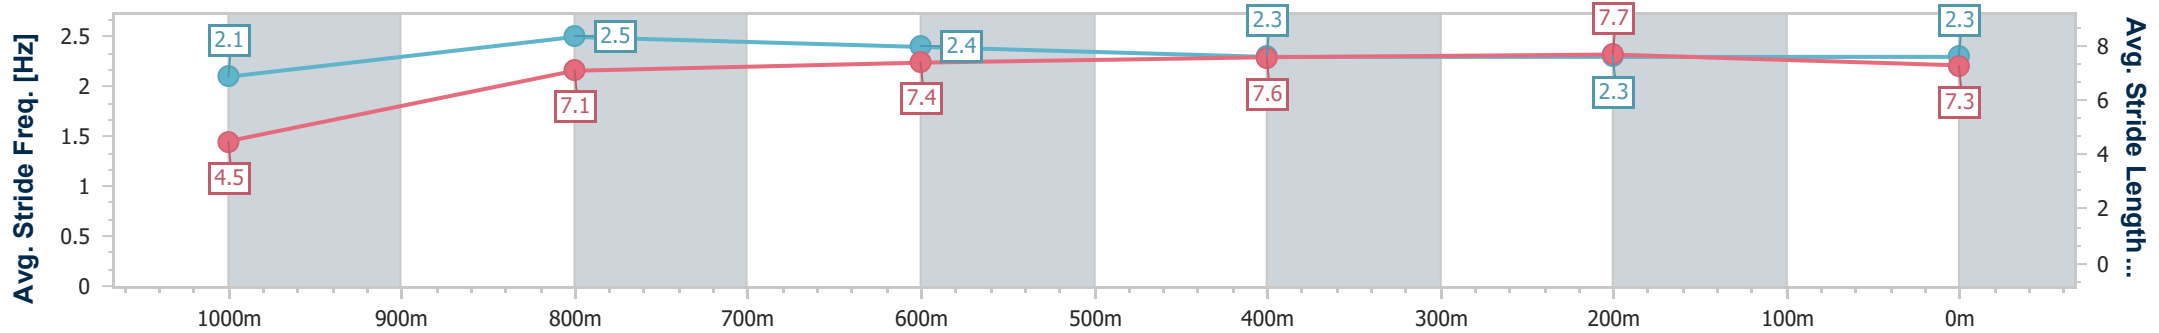

- [ ] Ranking at each section and finish
- .-.- No data available at this section
- NA No data available

Horse/Jockey Name	Intrecciato
Final Rank	7
Fastest Section Time (Section)	0:05.23 (Overall)
Top Speed [km/h] (Section)	65.3 (1000m)
Race State	Finished

**Doomben QLD Professional**  
**Race 2: STRADBROKE SEASON ON SALE NOW Maiden Plate - 1050m**

01 February 2024 - 13:29

BRISBANE  
RACING CLUB

Track Rating: Soft 7, Weather: Fine, Rail Position: +11m Entire

Section	Overall	1000m	800m	600m	400m	200m
Section Times	1:02.34 [7] (0:05.23)	0:57.11 [4] (0:11.53)	0:45.58 [5] (0:11.42)	0:34.16 [8] (0:11.26)	0:22.90 [5] (0:11.19)	0:11.71 [8] (0:11.71)
Average Speed [km/h]	34.3	62.9	63.1	63.5	64.3	61.4
Top Speed [km/h]	54.3	65.3	64.9	65.1	65.3	63.5
Avg. Dist. to Rail [m]	6.9	1.9	0.5	1.2	0.9	1.5
Avg. Stride Freq. [Hz]	2.1	2.5	2.4	2.3	2.3	2.3
Avg. Stride Length [m]	4.5	7.1	7.4	7.6	7.7	7.3