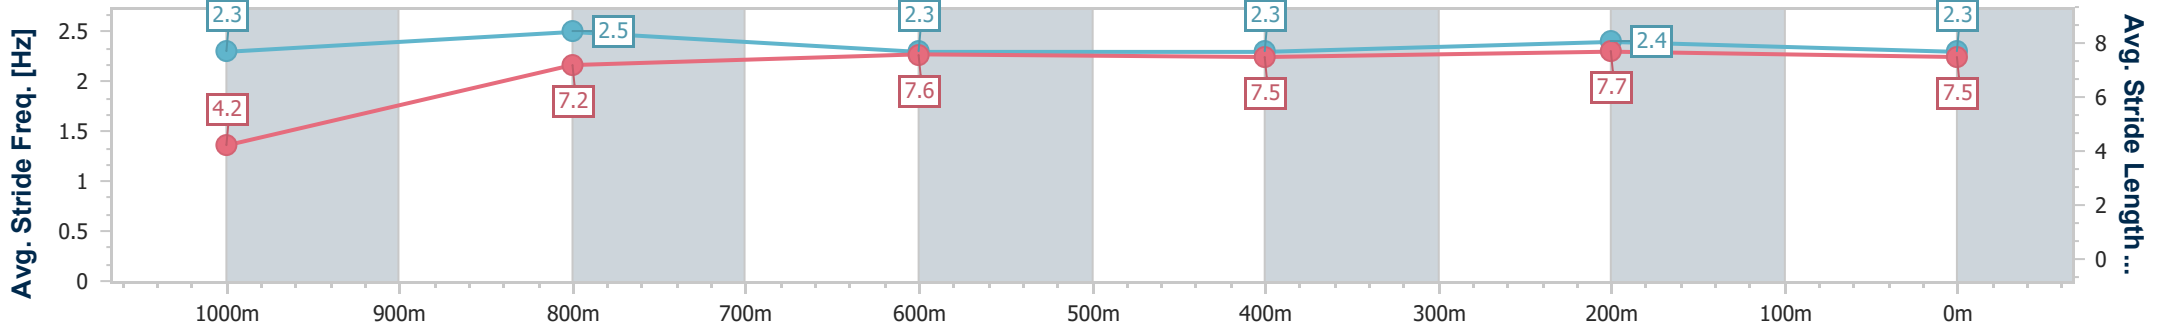

Section	Overall	1000m	800m	600m	400m	200m
Section Times	1:01.35 [1] (0:05.17)	0:56.18 [1] (0:11.20)	0:44.98 [1] (0:11.10)	0:33.88 [1] (0:11.40)	0:22.48 [1] (0:10.82)	0:11.66 [1] (0:11.66)
Average Speed [km/h]	34.9	64.5	64.4	62.6	66.2	61.5
Top Speed [km/h]	56.3	66.4	65.7	63.8	67.6	64.2
Avg. Dist. to Rail [m]	2.1	1.0	1.4	1.8	3.9	3.6
Avg. Stride Freq. [Hz]	2.3	2.5	2.3	2.3	2.4	2.3
Avg. Stride Length [m]	4.2	7.2	7.6	7.5	7.7	7.5