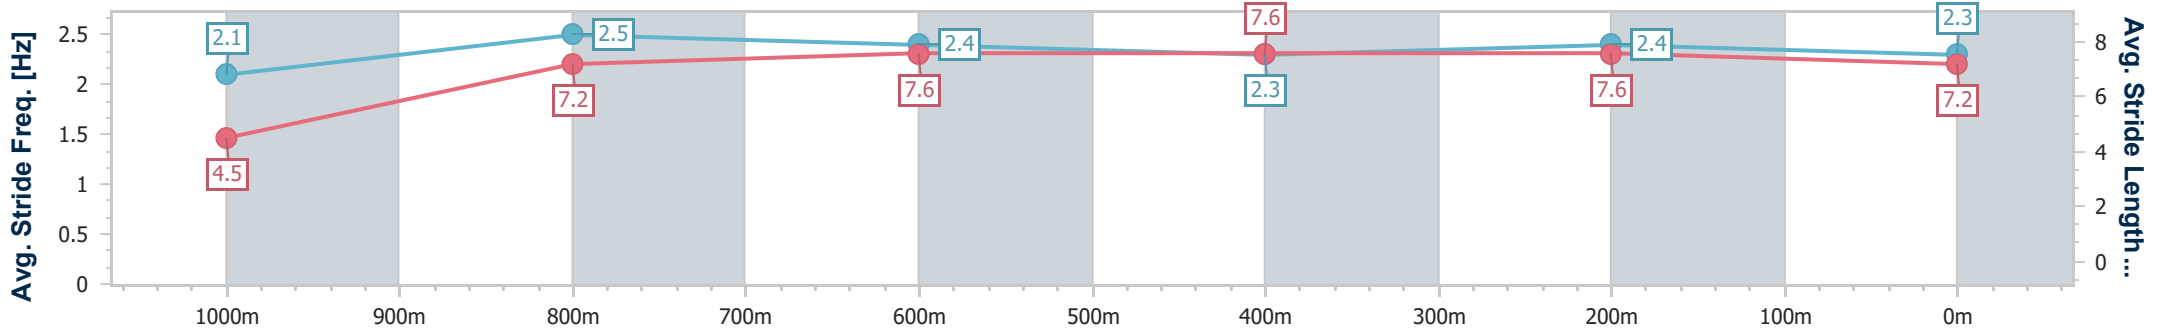

Section	Overall	1000m	800m	600m	400m	200m
Section Times	1:02.03 [5] (0:05.23)	0:56.80 [5] (0:11.18)	0:45.62 [2] (0:11.14)	0:34.48 [2] (0:11.47)	0:23.01 [2] (0:10.98)	0:12.03 [2] (0:12.03)
Average Speed [km/h]	34.5	65.2	64.3	63.0	65.2	59.8
Top Speed [km/h]	58.2	67.0	65.2	63.8	66.9	65.1
Avg. Dist. to Rail [m]	5.9	3.4	0.3	0.7	1.5	1.0
Avg. Stride Freq. [Hz]	2.3	2.5	2.2	1.8	2.2	2.3
Avg. Stride Length [m]	4.0	7.3	8.0	9.6	8.2	7.2

Horse/Jockey Name	Pinkus
Final Rank	6
Fastest Section Time (Section)	0:05.21 (Overall)
Top Speed [km/h] (Section)	67.2 (400m)
Race State	Finished

Doomben QLD Professional  
Race 2: STRADBROKE SEASON ON SALE NOW Maiden Plate - 1050m

01 February 2024 - 13:29

BRISBANE RACING CLUB

Track Rating: Soft 7, Weather: Fine, Rail Position: +11m Entire

Section	Overall	1000m	800m	600m	400m	200m
Section Times	1:02.12 [6] (0:05.21)	0:56.91 [3] (0:11.41)	0:45.50 [4] (0:11.27)	0:34.23 [4] (0:11.36)	0:22.87 [4] (0:10.93)	0:11.94 [4] (0:11.94)
Average Speed [km/h]	34.3	63.5	63.9	63.0	66.0	60.3
Top Speed [km/h]	57.1	65.4	64.5	65.0	67.2	64.6
Avg. Dist. to Rail [m]	3.0	2.1	0.9	0.4	0.4	0.7
Avg. Stride Freq. [Hz]	2.1	2.5	2.4	2.3	2.4	2.3
Avg. Stride Length [m]	4.5	7.2	7.6	7.6	7.6	7.2