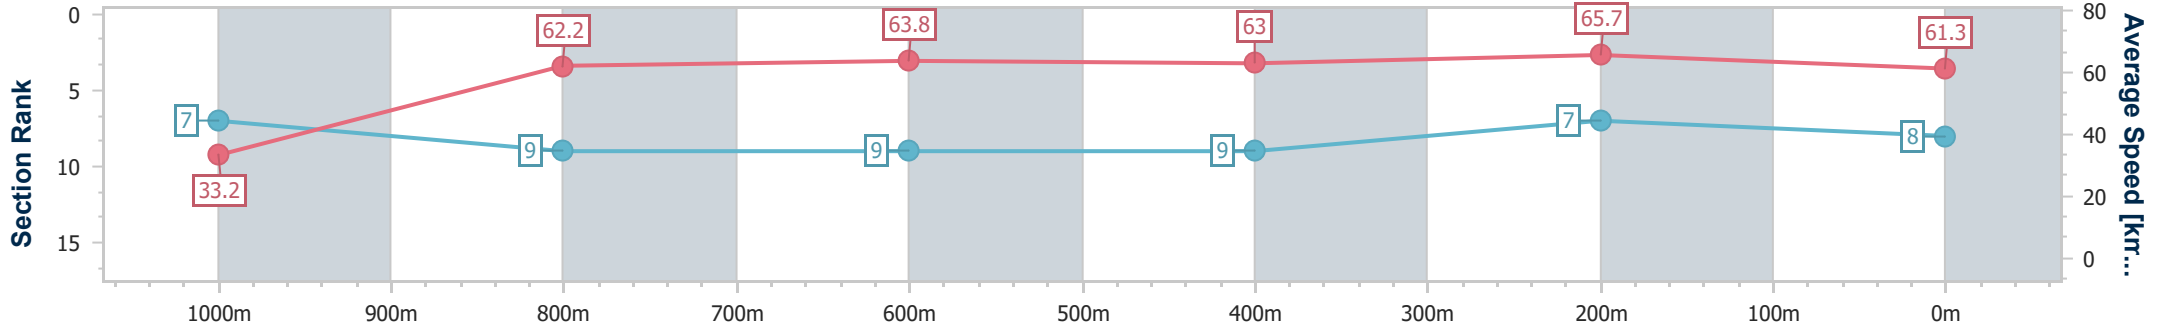

Doomben QLD Professional  
Race 2: STRADBROKE SEASON ON SALE NOW Maiden Plate - 1050m

01 February 2024 - 13:29

BRISBANE RACING CLUB

Track Rating: Soft 7, Weather: Fine, Rail Position: +11m Entire

Section	Overall	1000m	800m	600m	400m	200m
Section Times	1:02.37 [8] (0:05.43)	0:56.94 [7] (0:11.65)	0:45.29 [9] (0:11.26)	0:34.03 [9] (0:11.34)	0:22.69 [9] (0:10.92)	0:11.77 [7] (0:11.77)
Average Speed [km/h]	33.2	62.2	63.8	63.0	65.7	61.3
Top Speed [km/h]	53.2	65.9	65.6	64.5	66.7	64.8
Avg. Dist. to Rail [m]	4.9	2.6	1.0	1.6	0.8	0.8
Avg. Stride Freq. [Hz]	2.2	2.5	2.4	2.3	2.4	2.3
Avg. Stride Length [m]	4.1	7.0	7.5	7.6	7.6	7.4