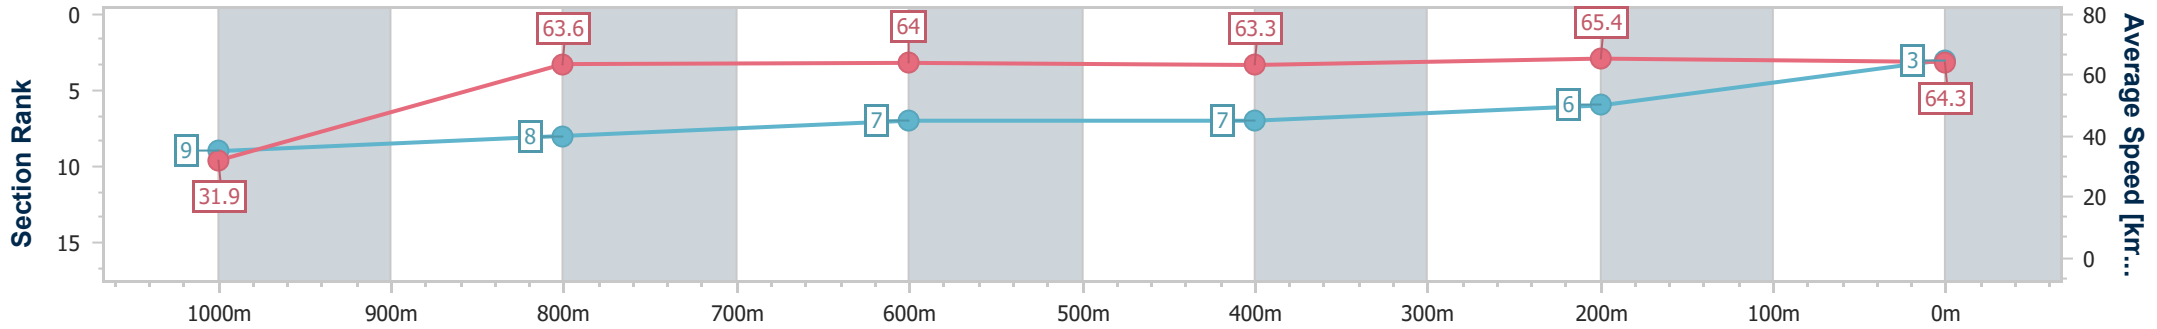

Doomben QLD Professional  
Race 2: STRADBROKE SEASON ON SALE NOW Maiden Plate - 1050m

01 February 2024 - 13:29

BRISBANE RACING CLUB

Track Rating: Soft 7, Weather: Fine, Rail Position: +11m Entire

Section	Overall	1000m	800m	600m	400m	200m
Section Times	1:01.69 [3] (0:05.67)	0:56.02 [9] (0:11.33)	0:44.69 [8] (0:11.17)	0:33.52 [7] (0:11.32)	0:22.20 [7] (0:11.01)	0:11.19 [6] (0:11.19)
Average Speed [km/h]	31.9	63.6	64.0	63.3	65.4	64.3
Top Speed [km/h]	54.8	66.0	65.8	64.4	66.5	68.2
Avg. Dist. to Rail [m]	3.7	1.3	1.2	1.1	2.5	4.3
Avg. Stride Freq. [Hz]	2.0	2.5	2.5	2.4	2.5	2.4
Avg. Stride Length [m]	4.5	7.1	7.3	7.4	7.4	7.3