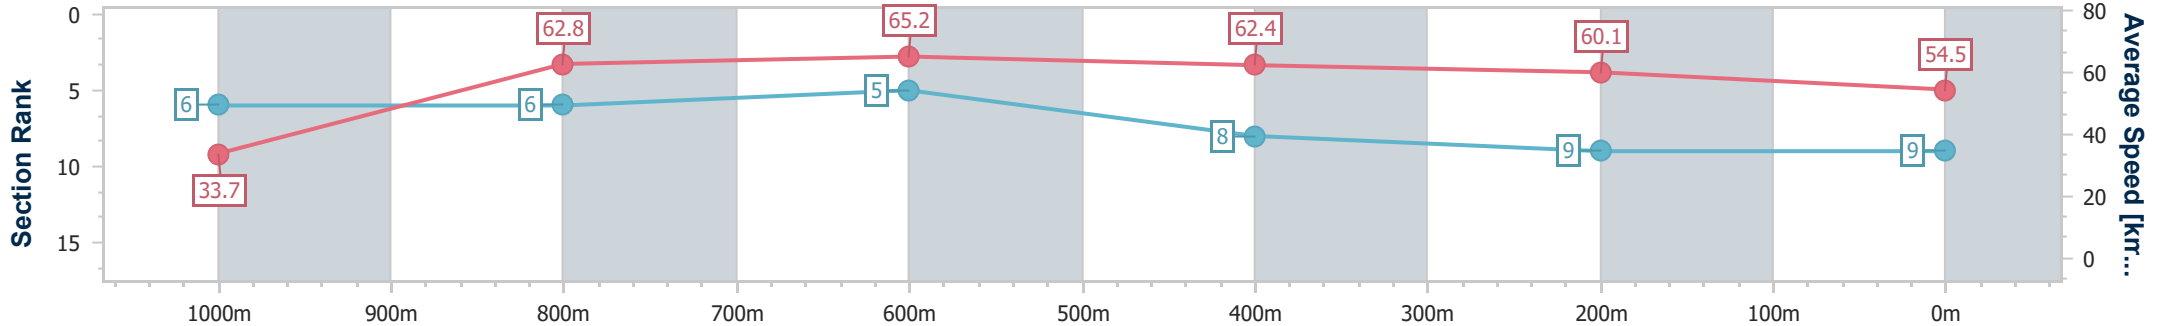

**Doomben QLD Professional**  
**Race 2: STRADBROKE SEASON ON SALE NOW Maiden Plate - 1050m**

01 February 2024 - 13:29

BRISBANE RACING CLUB

Track Rating: Soft 7, Weather: Fine, Rail Position: +11m Entire

Section	Overall	1000m	800m	600m	400m	200m
Section Times	1:04.77 [9] (0:05.36)	0:59.41 [6] (0:11.60)	0:47.81 [6] (0:11.08)	0:36.73 [5] (0:11.54)	0:25.19 [8] (0:11.93)	0:13.26 [9] (0:13.26)
Average Speed [km/h]	33.7	62.8	65.2	62.4	60.1	54.5
Top Speed [km/h]	54.6	66.6	66.4	64.2	61.4	58.3
Avg. Dist. to Rail [m]	8.4	3.9	0.6	0.5	1.1	0.9
Avg. Stride Freq. [Hz]	2.2	2.6	2.6	2.5	2.4	2.3
Avg. Stride Length [m]	4.3	6.8	7.0	6.9	6.9	6.5