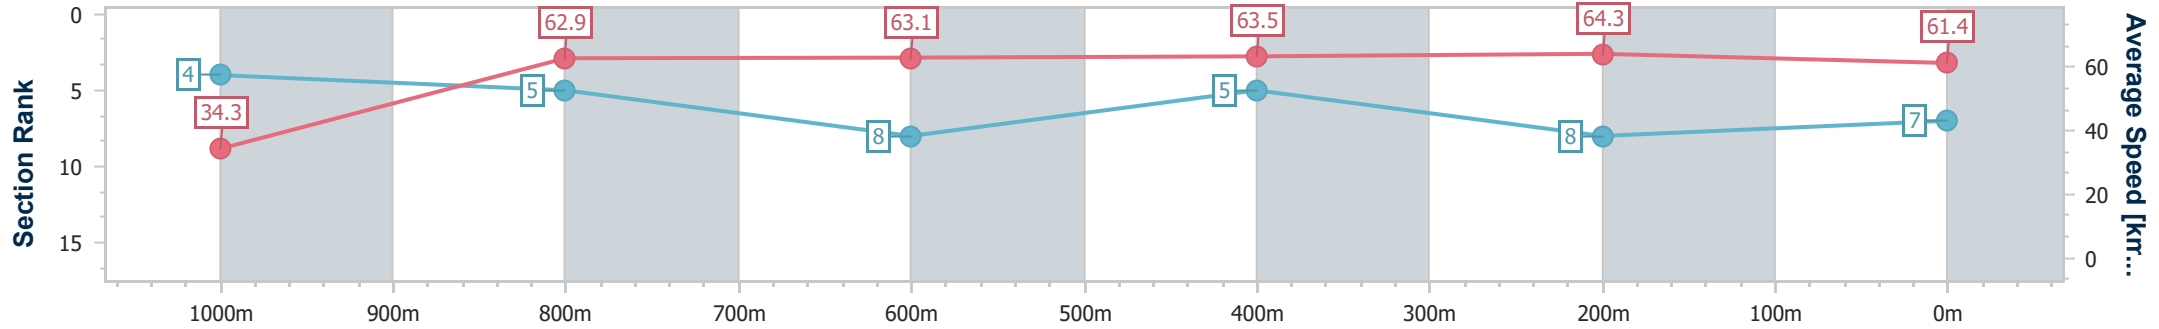

**Doomben QLD Professional**  
**Race 2: STRADBROKE SEASON ON SALE NOW Maiden Plate - 1050m**

01 February 2024 - 13:29

BRISBANE  
RACING CLUB

Track Rating: Soft 7, Weather: Fine, Rail Position: +11m Entire

Section	Overall	1000m	800m	600m	400m	200m
Section Times	1:02.34 [7] (0:05.23)	0:57.11 [4] (0:11.53)	0:45.58 [5] (0:11.42)	0:34.16 [8] (0:11.26)	0:22.90 [5] (0:11.19)	0:11.71 [8] (0:11.71)
Average Speed [km/h]	34.3	62.9	63.1	63.5	64.3	61.4
Top Speed [km/h]	54.3	65.3	64.9	65.1	65.3	63.5
Avg. Dist. to Rail [m]	6.9	1.9	0.5	1.2	0.9	1.5
Avg. Stride Freq. [Hz]	2.1	2.5	2.4	2.3	2.3	2.3
Avg. Stride Length [m]	4.5	7.1	7.4	7.6	7.7	7.3