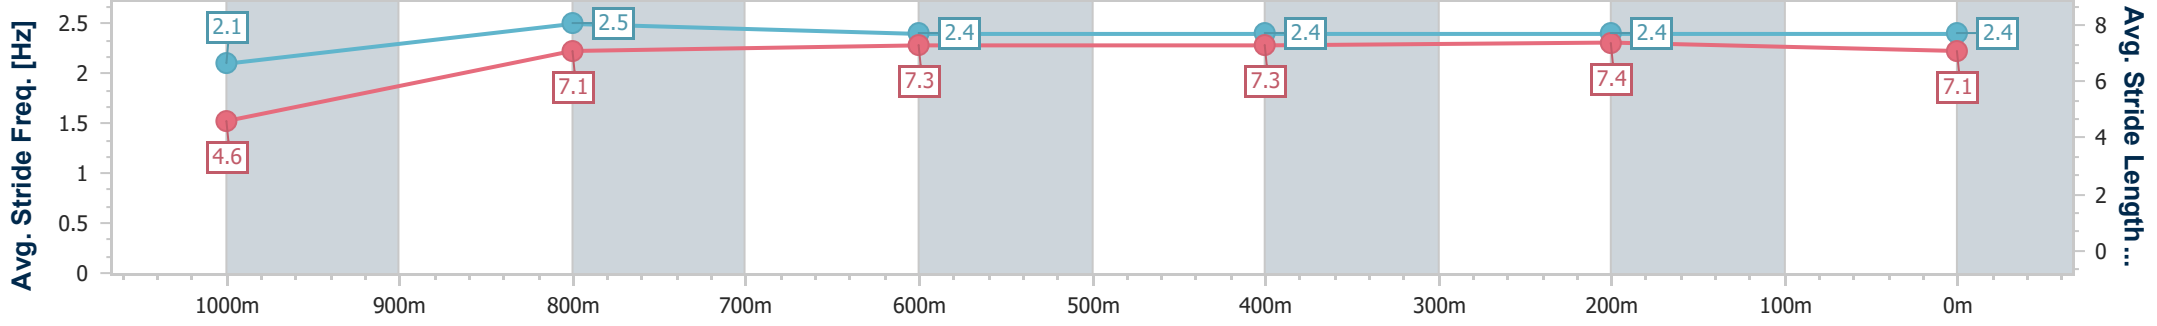

Horse/Jockey Name	So It Begins
Final Rank	4
Fastest Section Time (Section)	0:05.19 (Overall)
Top Speed [km/h] (Section)	66.7 (400m)
Race State	Finished

Doomben QLD Professional
Race 2: STRADBROKE SEASON ON SALE NOW Maiden Plate - 1050m
01 February 2024 - 13:29
Track Rating: Soft 7, Weather: Fine, Rail Position: +11m Entire

BRISBANE
RACING CLUB

Section	Overall	1000m	800m	600m	400m	200m
Section Times	1:01.98 [4] (0:05.19)	0:56.79 [2] (0:11.40)	0:45.39 [3] (0:11.17)	0:34.22 [3] (0:11.34)	0:22.88 [3] (0:10.99)	0:11.89 [3] (0:11.89)
Average Speed [km/h]	35.0	63.2	64.3	62.8	65.1	60.6
Top Speed [km/h]	57.5	65.6	64.8	64.7	66.7	64.0
Avg. Dist. to Rail [m]	1.4	0.8	0.9	1.9	1.4	2.5
Avg. Stride Freq. [Hz]	2.1	2.5	2.4	2.4	2.4	2.4
Avg. Stride Length [m]	4.6	7.1	7.3	7.3	7.4	7.1

- [ ] Ranking at each section and finish
- -.-.- No data available at this section
- NA No data available