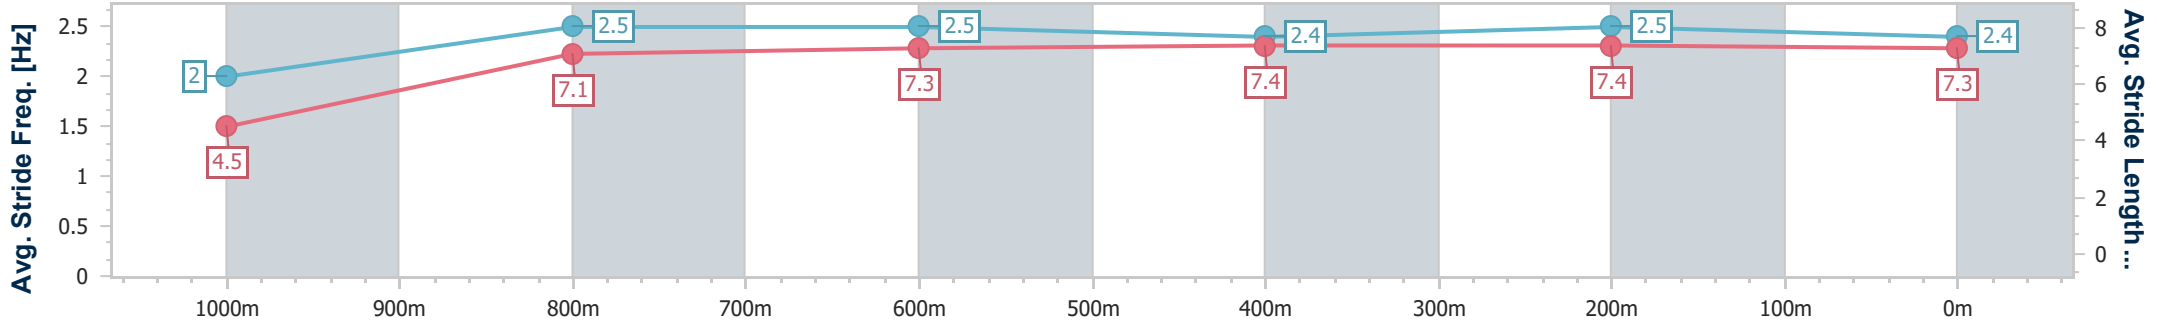

Doomben QLD Professional  
Race 2: STRADBROKE SEASON ON SALE NOW Maiden Plate - 1050m

01 February 2024 - 13:29

BRISBANE RACING CLUB

Track Rating: Soft 7, Weather: Fine, Rail Position: +11m Entire

Section	Overall	1000m	800m	600m	400m	200m
Section Times	1:01.69 [3] (0:05.67)	0:56.02 [9] (0:11.33)	0:44.69 [8] (0:11.17)	0:33.52 [7] (0:11.32)	0:22.20 [7] (0:11.01)	0:11.19 [6] (0:11.19)
Average Speed [km/h]	31.9	63.6	64.0	63.3	65.4	64.3
Top Speed [km/h]	54.8	66.0	65.8	64.4	66.5	68.2
Avg. Dist. to Rail [m]	3.7	1.3	1.2	1.1	2.5	4.3
Avg. Stride Freq. [Hz]	2.0	2.5	2.5	2.4	2.5	2.4
Avg. Stride Length [m]	4.5	7.1	7.3	7.4	7.4	7.3