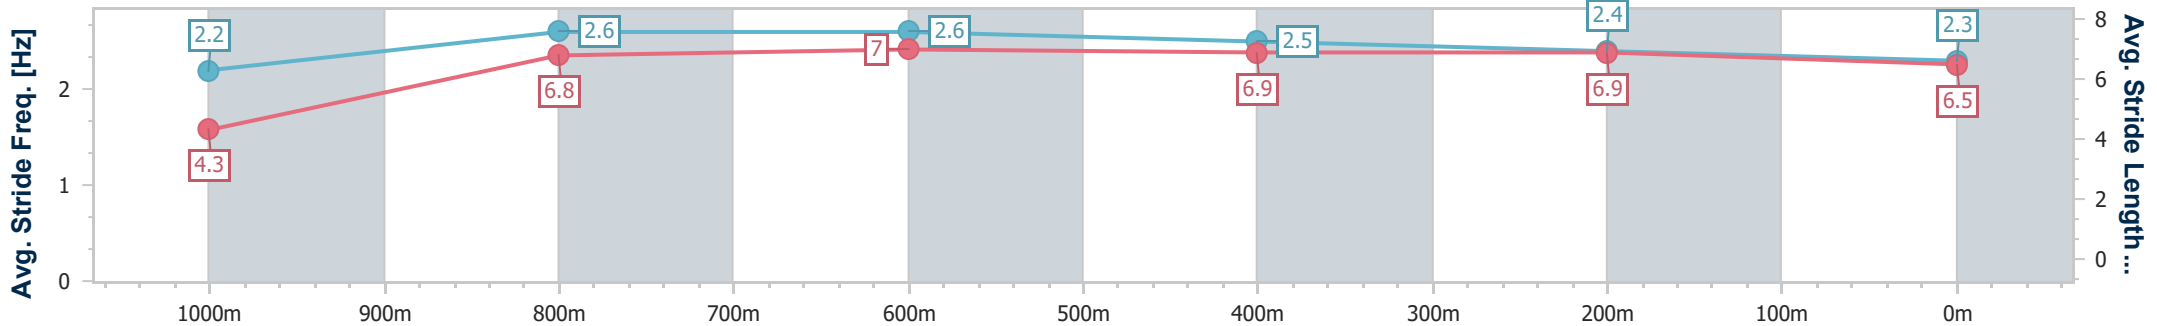

**Doomben QLD Professional**  
**Race 2: STRADBROKE SEASON ON SALE NOW Maiden Plate - 1050m**

01 February 2024 - 13:29

BRISBANE RACING CLUB

Track Rating: Soft 7, Weather: Fine, Rail Position: +11m Entire

Section	Overall	1000m	800m	600m	400m	200m
Section Times	1:04.77 [9] (0:05.36)	0:59.41 [6] (0:11.60)	0:47.81 [6] (0:11.08)	0:36.73 [5] (0:11.54)	0:25.19 [8] (0:11.93)	0:13.26 [9] (0:13.26)
Average Speed [km/h]	33.7	62.8	65.2	62.4	60.1	54.5
Top Speed [km/h]	54.6	66.6	66.4	64.2	61.4	58.3
Avg. Dist. to Rail [m]	8.4	3.9	0.6	0.5	1.1	0.9
Avg. Stride Freq. [Hz]	2.2	2.6	2.6	2.5	2.4	2.3
Avg. Stride Length [m]	4.3	6.8	7.0	6.9	6.9	6.5