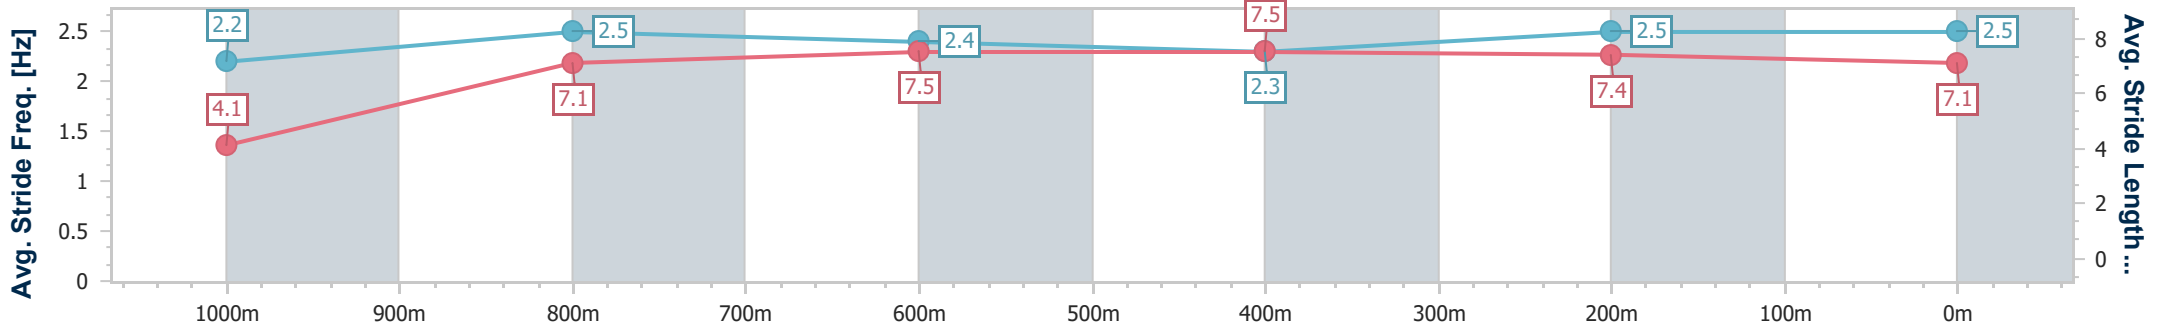

**Doomben QLD Professional**  
**Race 2: STRADBROKE SEASON ON SALE NOW Maiden Plate - 1050m**

**BRISBANE RACING CLUB**

01 February 2024 - 13:29

Track Rating: Soft 7, Weather: Fine, Rail Position: +11m Entire

Section	Overall	1000m	800m	600m	400m	200m
Section Times	1:01.49 [2] (0:05.54)	0:55.95 [8] (0:11.46)	0:44.49 [7] (0:11.08)	0:33.41 [6] (0:11.36)	0:22.05 [6] (0:10.78)	0:11.27 [5] (0:11.27)
Average Speed [km/h]	32.9	62.7	64.7	63.0	66.4	64.0
Top Speed [km/h]	53.5	67.2	66.5	65.4	67.5	67.6
Avg. Dist. to Rail [m]	5.9	1.7	1.0	1.5	1.2	1.5
Avg. Stride Freq. [Hz]	2.2	2.5	2.4	2.3	2.5	2.5
Avg. Stride Length [m]	4.1	7.1	7.5	7.5	7.4	7.1