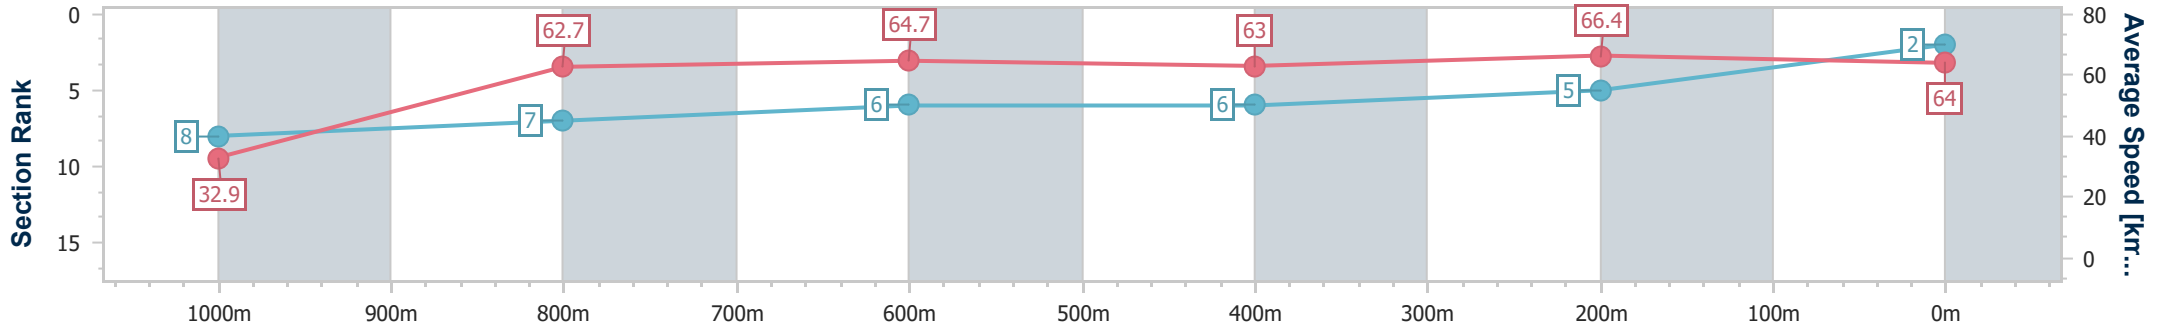

Section	Overall	1000m	800m	600m	400m	200m
Section Times	1:01.49 [2] (0:05.54)	0:55.95 [8] (0:11.46)	0:44.49 [7] (0:11.08)	0:33.41 [6] (0:11.36)	0:22.05 [6] (0:10.78)	0:11.27 [5] (0:11.27)
Average Speed [km/h]	32.9	62.7	64.7	63.0	66.4	64.0
Top Speed [km/h]	53.5	67.2	66.5	65.4	67.5	67.6
Avg. Dist. to Rail [m]	5.9	1.7	1.0	1.5	1.2	1.5
Avg. Stride Freq. [Hz]	2.2	2.5	2.4	2.3	2.5	2.5
Avg. Stride Length [m]	4.1	7.1	7.5	7.5	7.4	7.1