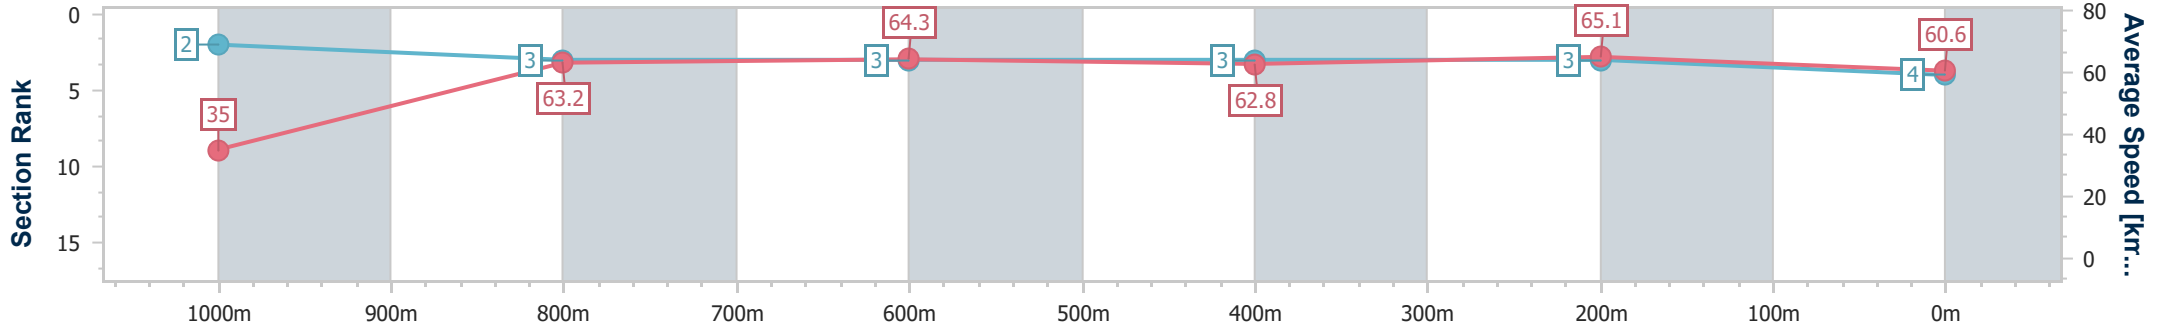

Horse/Jockey Name	So It Begins
Final Rank	4
Fastest Section Time (Section)	0:05.19 (Overall)
Top Speed [km/h] (Section)	66.7 (400m)
Race State	Finished

Doomben QLD Professional
Race 2: STRADBROKE SEASON ON SALE NOW Maiden Plate - 1050m
01 February 2024 - 13:29
Track Rating: Soft 7, Weather: Fine, Rail Position: +11m Entire

BRISBANE
RACING CLUB

Section	Overall	1000m	800m	600m	400m	200m
Section Times	1:01.98 [4] (0:05.19)	0:56.79 [2] (0:11.40)	0:45.39 [3] (0:11.17)	0:34.22 [3] (0:11.34)	0:22.88 [3] (0:10.99)	0:11.89 [3] (0:11.89)
Average Speed [km/h]	35.0	63.2	64.3	62.8	65.1	60.6
Top Speed [km/h]	57.5	65.6	64.8	64.7	66.7	64.0
Avg. Dist. to Rail [m]	1.4	0.8	0.9	1.9	1.4	2.5
Avg. Stride Freq. [Hz]	2.1	2.5	2.4	2.4	2.4	2.4
Avg. Stride Length [m]	4.6	7.1	7.3	7.3	7.4	7.1

- [ ] Ranking at each section and finish
- -.-.- No data available at this section
- NA No data available