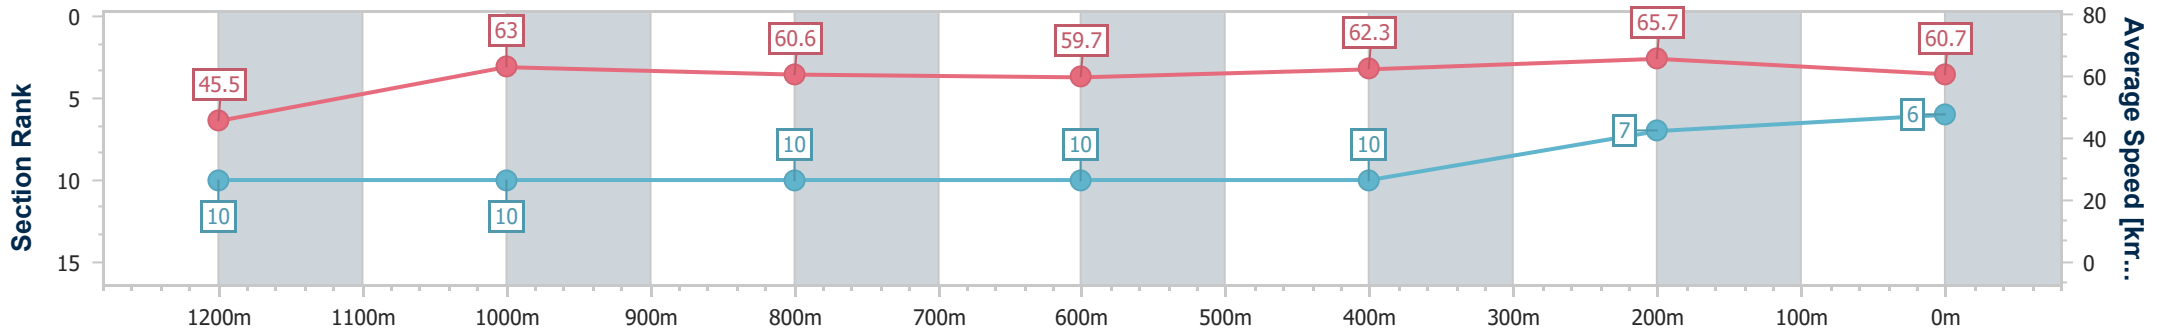

- [ ] Ranking at each section and finish
- .-.- No data available at this section
- NA No data available

Horse/Jockey Name	Shekinah
Final Rank	6
Fastest Section Time (Section)	0:11.06 (400m)
Top Speed [km/h] (Section)	66.4 (400m)
Race State	Finished

**Doomben QLD Professional**  
**Race 5: SOUTHS SPORTS CLUB Maiden Plate - 1350m**  
 01 February 2024 - 15:20  
 Track Rating: Soft 7, Weather: Fine, Rail Position: +11m Entire

BRISBANE  
RACING CLUB

Section	Overall	1200m	1000m	800m	600m	400m	200m
Section Times	1:21.85 [6] (0:11.91)	1:09.94 [10] (0:11.43)	0:58.51 [10] (0:11.86)	0:46.65 [10] (0:12.08)	0:34.57 [10] (0:11.66)	0:22.91 [10] (0:11.06)	0:11.85 [7] (0:11.85)
Average Speed [km/h]	45.5	63.0	60.6	59.7	62.3	65.7	60.7
Top Speed [km/h]	63.2	64.2	63.2	60.7	64.2	66.4	63.8
Avg. Dist. to Rail [m]	7.9	0.7	0.2	0.5	1.4	4.0	5.0
Avg. Stride Freq. [Hz]	2.2	2.4	2.3	2.3	2.4	2.3	2.4
Avg. Stride Length [m]	5.8	7.4	7.3	7.2	7.3	8.0	7.1