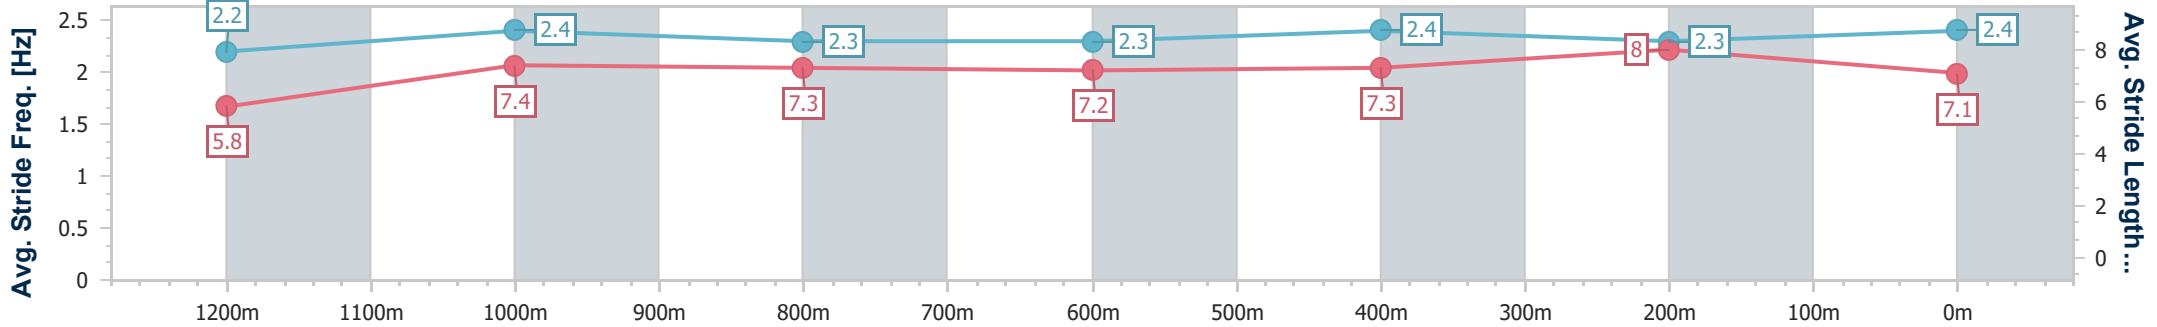

**Doomben QLD Professional**  
**Race 5: SOUTHS SPORTS CLUB Maiden Plate - 1350m**  
 01 February 2024 - 15:20  
 Track Rating: Soft 7, Weather: Fine, Rail Position: +11m Entire

BRISBANE  
RACING CLUB

Section	Overall	1200m	1000m	800m	600m	400m	200m
Section Times	1:21.85 [5] (0:11.59)	1:10.26 [8] (0:11.08)	0:59.18 [5] (0:11.82)	0:47.36 [5] (0:12.09)	0:35.27 [5] (0:11.95)	0:23.32 [4] (0:11.32)	0:12.00 [4] (0:12.00)
Average Speed [km/h]	46.7	64.8	61.3	59.6	60.3	63.7	59.9
Top Speed [km/h]	63.4	67.1	63.7	61.4	63.0	64.6	62.3
Avg. Dist. to Rail [m]	6.3	2.3	1.3	0.8	0.4	1.1	1.8
Avg. Stride Freq. [Hz]	2.2	2.4	2.3	2.3	2.3	2.4	2.3
Avg. Stride Length [m]	5.7	7.5	7.4	7.3	7.3	7.4	7.1

- [ ] Ranking at each section and finish
- .-.- No data available at this section
- NA No data available

Horse/Jockey Name	Shekinah
Final Rank	6
Fastest Section Time (Section)	0:11.06 (400m)
Top Speed [km/h] (Section)	66.4 (400m)
Race State	Finished

**Doomben QLD Professional**  
**Race 5: SOUTHS SPORTS CLUB Maiden Plate - 1350m**  
 01 February 2024 - 15:20  
 Track Rating: Soft 7, Weather: Fine, Rail Position: +11m Entire

BRISBANE  
RACING CLUB

Section	Overall	1200m	1000m	800m	600m	400m	200m
Section Times	1:21.85 [6] (0:11.91)	1:09.94 [10] (0:11.43)	0:58.51 [10] (0:11.86)	0:46.65 [10] (0:12.08)	0:34.57 [10] (0:11.66)	0:22.91 [10] (0:11.06)	0:11.85 [7] (0:11.85)
Average Speed [km/h]	45.5	63.0	60.6	59.7	62.3	65.7	60.7
Top Speed [km/h]	63.2	64.2	63.2	60.7	64.2	66.4	63.8
Avg. Dist. to Rail [m]	7.9	0.7	0.2	0.5	1.4	4.0	5.0
Avg. Stride Freq. [Hz]	2.2	2.4	2.3	2.3	2.4	2.3	2.4
Avg. Stride Length [m]	5.8	7.4	7.3	7.2	7.3	8.0	7.1