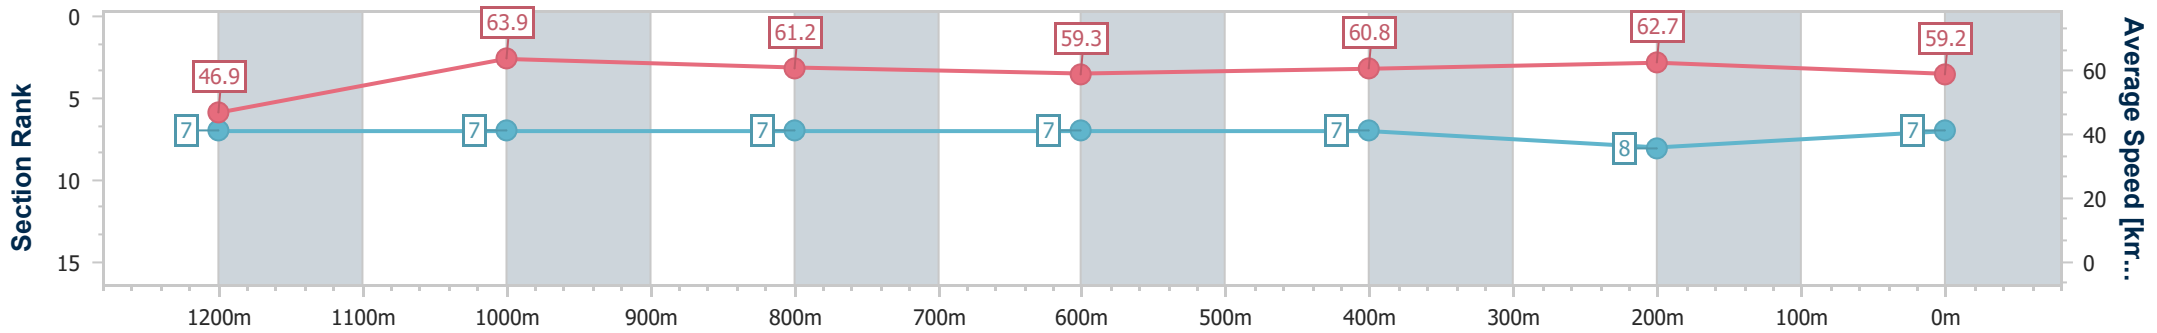

Horse/Jockey Name	Caesar Cake
Final Rank	7
Fastest Section Time (Section)	0:11.24 (1200m)
Top Speed [km/h] (Section)	64.9 (1200m)
Race State	Finished

Doomben QLD Professional
Race 5: SOUTHS SPORTS CLUB Maiden Plate - 1350m
01 February 2024 - 15:20
Track Rating: Soft 7, Weather: Fine, Rail Position: +11m Entire

BRISBANE
RACING CLUB

Section	Overall	1200m	1000m	800m	600m	400m	200m
Section Times	1:22.50 [7] (0:11.58)	1:10.92 [7] (0:11.24)	0:59.68 [7] (0:11.82)	0:47.86 [7] (0:12.29)	0:35.57 [7] (0:11.88)	0:23.69 [7] (0:11.54)	0:12.15 [8] (0:12.15)
Average Speed [km/h]	46.9	63.9	61.2	59.3	60.8	62.7	59.2
Top Speed [km/h]	63.2	64.9	63.4	61.3	61.7	64.7	61.2
Avg. Dist. to Rail [m]	5.5	1.4	1.0	2.2	1.0	3.6	3.2
Avg. Stride Freq. [Hz]	2.2	2.4	2.3	2.3	2.3	2.3	2.3
Avg. Stride Length [m]	5.9	7.4	7.3	7.2	7.3	7.4	7.1

- [ ] Ranking at each section and finish
- -.-.- No data available at this section
- NA No data available