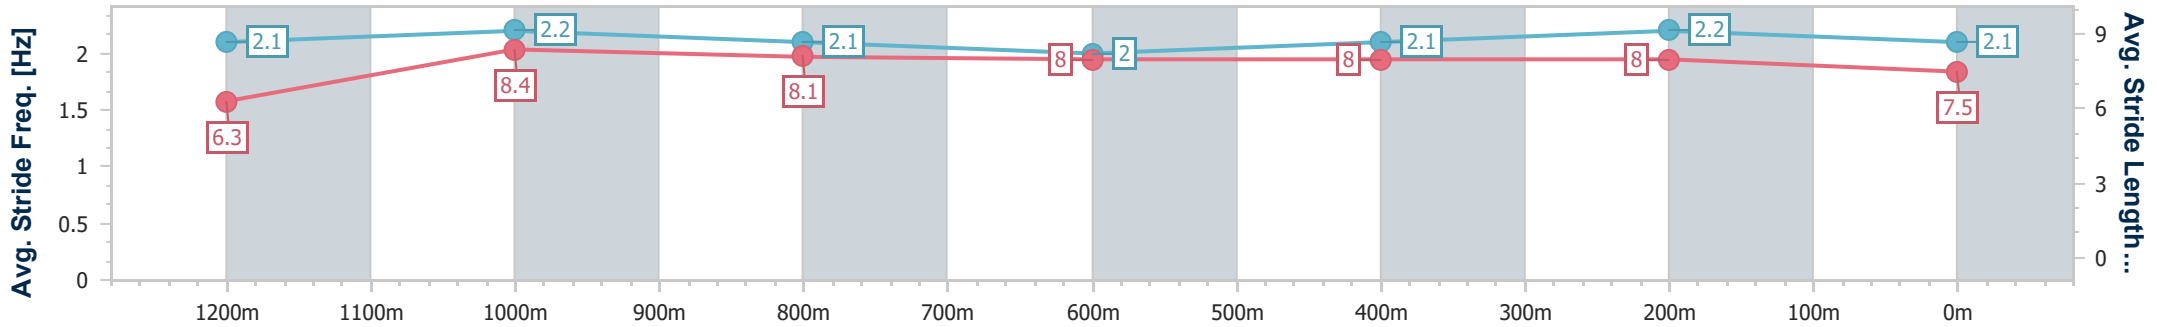

Section	Overall	1200m	1000m	800m	600m	400m	200m
Section Times	1:22.50 [7] (0:11.58)	1:10.92 [7] (0:11.24)	0:59.68 [7] (0:11.82)	0:47.86 [7] (0:12.29)	0:35.57 [7] (0:11.88)	0:23.69 [7] (0:11.54)	0:12.15 [8] (0:12.15)
Average Speed [km/h]	46.9	63.9	61.2	59.3	60.8	62.7	59.2
Top Speed [km/h]	63.2	64.9	63.4	61.3	61.7	64.7	61.2
Avg. Dist. to Rail [m]	5.5	1.4	1.0	2.2	1.0	3.6	3.2
Avg. Stride Freq. [Hz]	2.2	2.4	2.3	2.3	2.3	2.3	2.3
Avg. Stride Length [m]	5.9	7.4	7.3	7.2	7.3	7.4	7.1

- [ ] Ranking at each section and finish
- .-.- No data available at this section
- NA No data available

Horse/Jockey Name	Peony Surprise
Final Rank	8
Fastest Section Time (Section)	0:10.93 (1200m)
Top Speed [km/h] (Section)	66.8 (1200m)
Race State	Finished

**Doomben QLD Professional**  
**Race 5: SOUTHS SPORTS CLUB Maiden Plate - 1350m**  
 01 February 2024 - 15:20  
 Track Rating: Soft 7, Weather: Fine, Rail Position: +11m Entire

BRISBANE  
RACING CLUB

Section	Overall	1200m	1000m	800m	600m	400m	200m
Section Times	1:22.52 [8] (0:11.10)	1:11.42 [2] (0:10.93)	1:00.49 [1] (0:12.00)	0:48.49 [1] (0:12.20)	0:36.29 [1] (0:11.80)	0:24.49 [1] (0:11.63)	0:12.86 [2] (0:12.86)
Average Speed [km/h]	48.6	66.1	60.0	58.9	61.1	61.9	55.9
Top Speed [km/h]	64.8	66.8	63.5	60.5	61.8	62.6	59.8
Avg. Dist. to Rail [m]	1.5	0.1	0.2	0.4	0.4	0.5	1.1
Avg. Stride Freq. [Hz]	2.1	2.2	2.1	2.0	2.1	2.2	2.1
Avg. Stride Length [m]	6.3	8.4	8.1	8.0	8.0	8.0	7.5