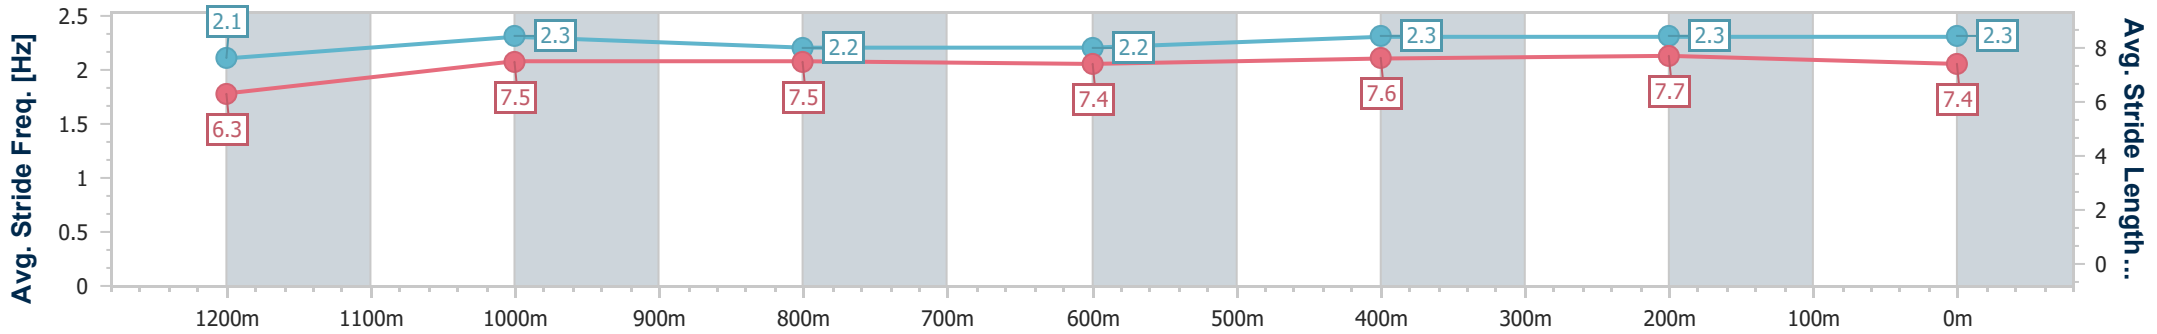

- [ ] Ranking at each section and finish
- .-.- No data available at this section
- NA No data available

Horse/Jockey Name	Elroy
Final Rank	3
Fastest Section Time (Section)	0:11.08 (400m)
Top Speed [km/h] (Section)	66.6 (400m)
Race State	Finished

**Doomben QLD Professional**  
**Race 5: SOUTHS SPORTS CLUB Maiden Plate - 1350m**  
 01 February 2024 - 15:20  
 Track Rating: Soft 7, Weather: Fine, Rail Position: +11m Entire

BRISBANE  
RACING CLUB

Section	Overall	1200m	1000m	800m	600m	400m	200m
Section Times	1:21.80 [3] (0:11.55)	1:10.25 [6] (0:11.50)	0:58.75 [9] (0:11.86)	0:46.89 [8] (0:12.20)	0:34.69 [8] (0:11.70)	0:22.99 [8] (0:11.08)	0:11.91 [5] (0:11.91)
Average Speed [km/h]	46.8	62.6	60.7	59.1	61.4	64.9	60.3
Top Speed [km/h]	61.7	63.6	63.0	60.2	63.6	66.6	64.3
Avg. Dist. to Rail [m]	0.5	0.3	0.5	0.5	0.6	0.6	0.3
Avg. Stride Freq. [Hz]	2.1	2.3	2.2	2.2	2.3	2.3	2.3
Avg. Stride Length [m]	6.3	7.5	7.5	7.4	7.6	7.7	7.4