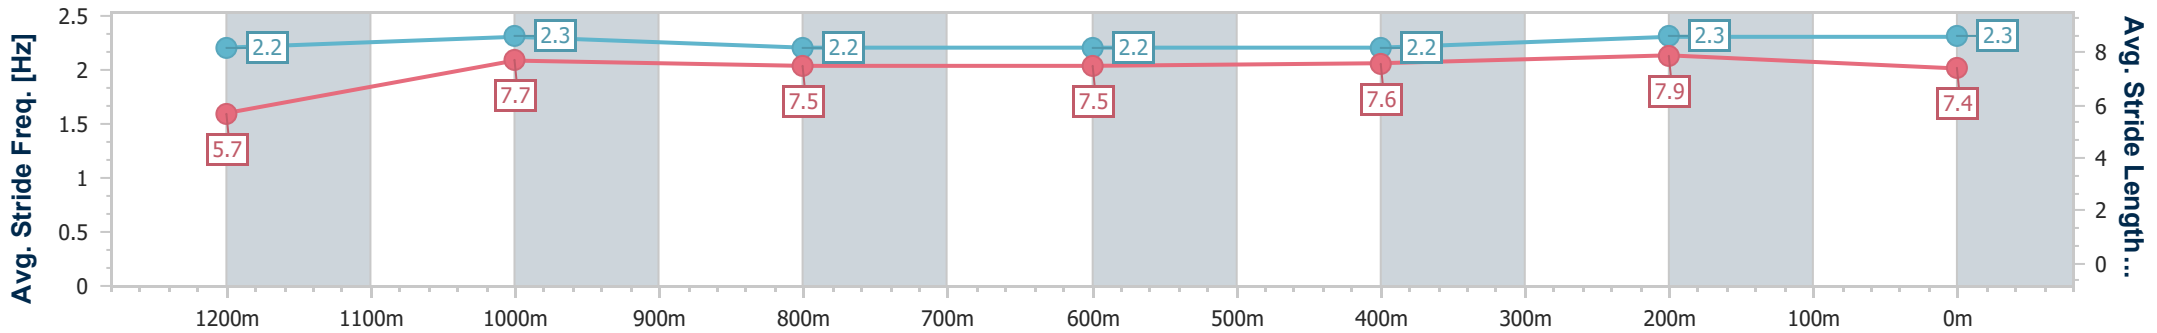

- [ ] Ranking at each section and finish
- .-.- No data available at this section
- NA No data available

Horse/Jockey Name	Discover
Final Rank	4
Fastest Section Time (Section)	0:11.08 (400m)
Top Speed [km/h] (Section)	66.2 (400m)
Race State	Finished

**Doomben QLD Professional**  
**Race 5: SOUTHS SPORTS CLUB Maiden Plate - 1350m**  
 01 February 2024 - 15:20  
 Track Rating: Soft 7, Weather: Fine, Rail Position: +11m Entire

BRISBANE  
RACING CLUB

Section	Overall	1200m	1000m	800m	600m	400m	200m
Section Times	1:21.82 [4] (0:11.81)	1:10.01 [9] (0:11.23)	0:58.78 [8] (0:11.89)	0:46.89 [9] (0:12.25)	0:34.64 [9] (0:11.73)	0:22.91 [9] (0:11.08)	0:11.83 [6] (0:11.83)
Average Speed [km/h]	45.9	64.3	60.7	59.4	61.6	65.0	60.9
Top Speed [km/h]	64.3	66.1	63.9	60.7	63.9	66.2	63.4
Avg. Dist. to Rail [m]	6.0	0.5	0.8	2.3	1.1	0.8	1.8
Avg. Stride Freq. [Hz]	2.2	2.3	2.2	2.2	2.2	2.3	2.3
Avg. Stride Length [m]	5.7	7.7	7.5	7.5	7.6	7.9	7.4