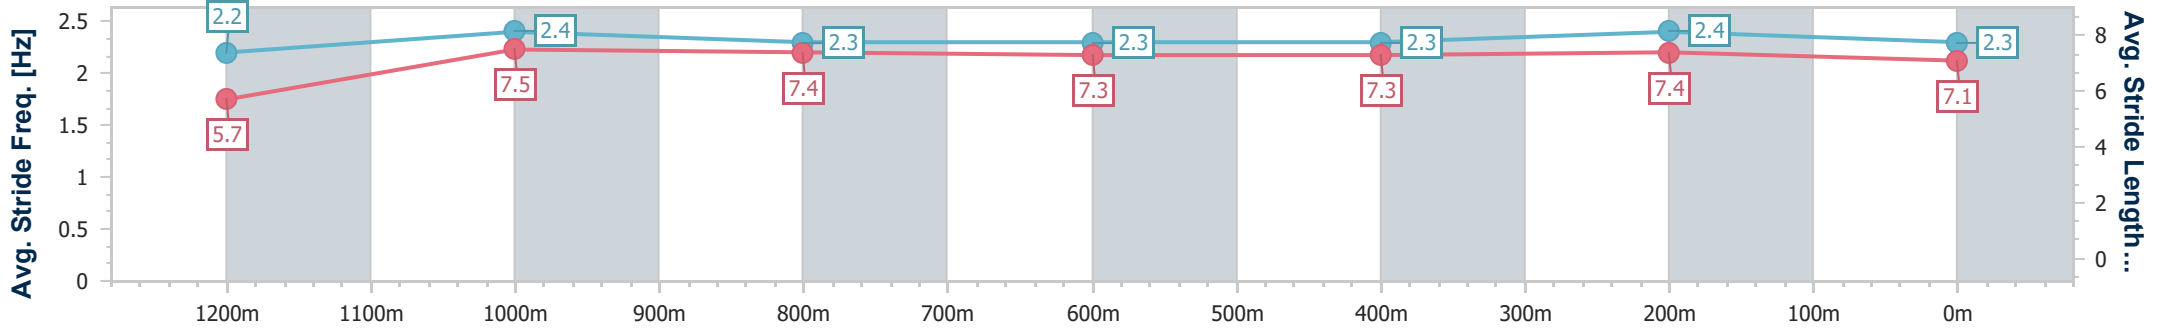

**Doomben QLD Professional**  
**Race 5: SOUTHS SPORTS CLUB Maiden Plate - 1350m**  
 01 February 2024 - 15:20  
 Track Rating: Soft 7, Weather: Fine, Rail Position: +11m Entire

BRISBANE  
RACING CLUB

Section	Overall	1200m	1000m	800m	600m	400m	200m
Section Times	1:21.85 [5] (0:11.59)	1:10.26 [8] (0:11.08)	0:59.18 [5] (0:11.82)	0:47.36 [5] (0:12.09)	0:35.27 [5] (0:11.95)	0:23.32 [4] (0:11.32)	0:12.00 [4] (0:12.00)
Average Speed [km/h]	46.7	64.8	61.3	59.6	60.3	63.7	59.9
Top Speed [km/h]	63.4	67.1	63.7	61.4	63.0	64.6	62.3
Avg. Dist. to Rail [m]	6.3	2.3	1.3	0.8	0.4	1.1	1.8
Avg. Stride Freq. [Hz]	2.2	2.4	2.3	2.3	2.3	2.4	2.3
Avg. Stride Length [m]	5.7	7.5	7.4	7.3	7.3	7.4	7.1