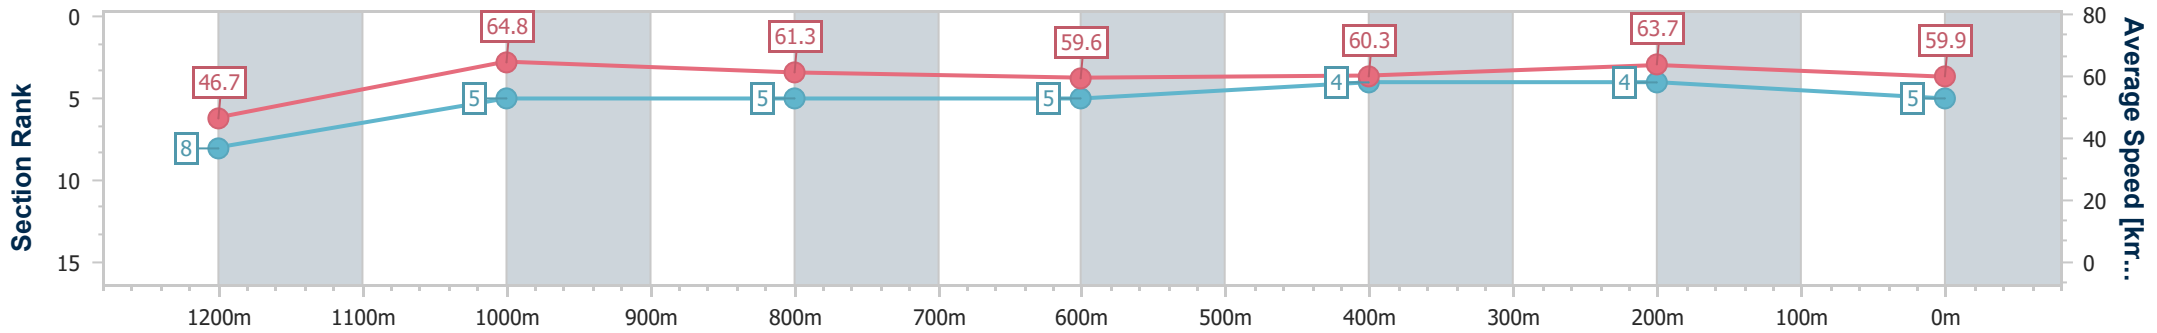

**Doomben QLD Professional**  
**Race 5: SOUTHS SPORTS CLUB Maiden Plate - 1350m**  
 01 February 2024 - 15:20  
 Track Rating: Soft 7, Weather: Fine, Rail Position: +11m Entire

BRISBANE  
RACING CLUB

Section	Overall	1200m	1000m	800m	600m	400m	200m
Section Times	1:21.85 [5] (0:11.59)	1:10.26 [8] (0:11.08)	0:59.18 [5] (0:11.82)	0:47.36 [5] (0:12.09)	0:35.27 [5] (0:11.95)	0:23.32 [4] (0:11.32)	0:12.00 [4] (0:12.00)
Average Speed [km/h]	46.7	64.8	61.3	59.6	60.3	63.7	59.9
Top Speed [km/h]	63.4	67.1	63.7	61.4	63.0	64.6	62.3
Avg. Dist. to Rail [m]	6.3	2.3	1.3	0.8	0.4	1.1	1.8
Avg. Stride Freq. [Hz]	2.2	2.4	2.3	2.3	2.3	2.4	2.3
Avg. Stride Length [m]	5.7	7.5	7.4	7.3	7.3	7.4	7.1