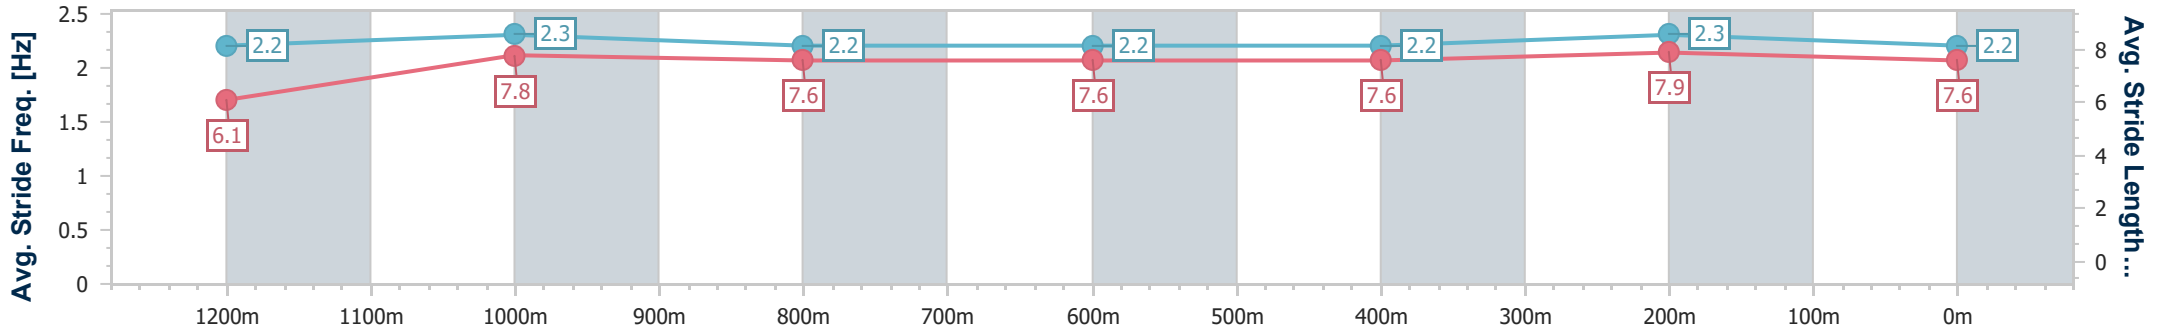

**Doomben QLD Professional**  
**Race 5: SOUTHS SPORTS CLUB Maiden Plate - 1350m**  
 01 February 2024 - 15:20  
 Track Rating: Soft 7, Weather: Fine, Rail Position: +11m Entire

BRISBANE  
RACING CLUB

Section	Overall	1200m	1000m	800m	600m	400m	200m
Section Times	1:21.11 [1] (0:11.38)	1:09.73 [4] (0:11.07)	0:58.66 [4] (0:11.95)	0:46.71 [3] (0:12.17)	0:34.54 [4] (0:11.75)	0:22.79 [2] (0:11.07)	0:11.72 [1] (0:11.72)
Average Speed [km/h]	47.6	64.8	60.3	59.4	61.4	64.7	61.4
Top Speed [km/h]	64.4	65.9	65.6	61.7	64.3	65.4	63.7
Avg. Dist. to Rail [m]	3.1	0.5	0.1	0.5	0.4	1.0	0.5
Avg. Stride Freq. [Hz]	2.2	2.3	2.2	2.2	2.2	2.3	2.2
Avg. Stride Length [m]	6.1	7.8	7.6	7.6	7.6	7.9	7.6