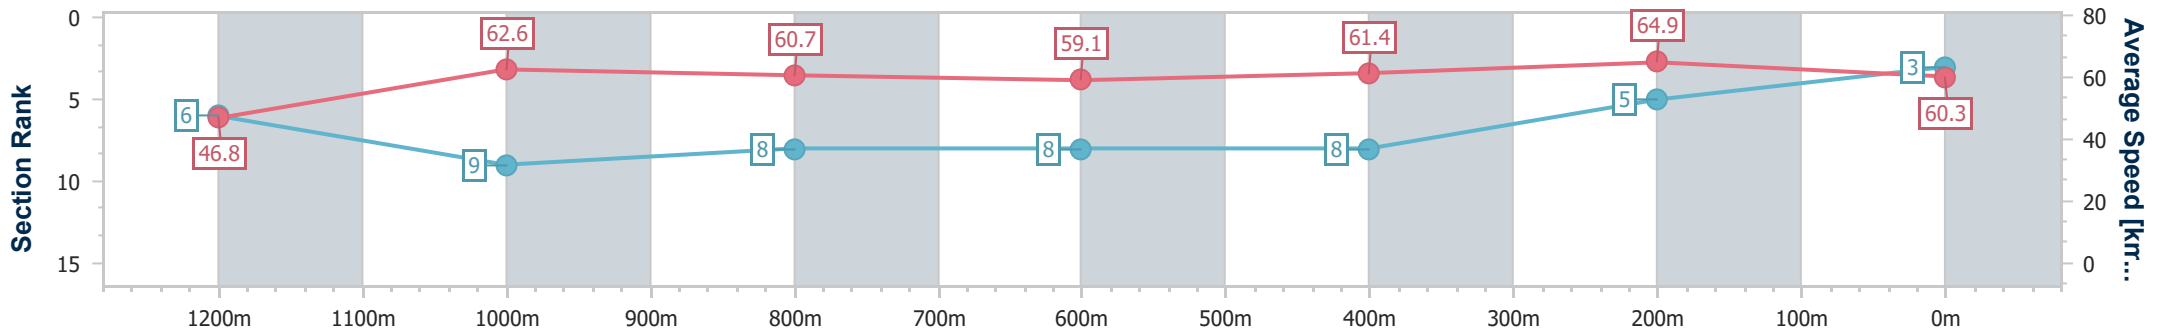

Horse/Jockey Name	Elroy
Final Rank	3
Fastest Section Time (Section)	0:11.08 (400m)
Top Speed [km/h] (Section)	66.6 (400m)
Race State	Finished

Doomben QLD Professional
Race 5: SOUTHS SPORTS CLUB Maiden Plate - 1350m
01 February 2024 - 15:20
Track Rating: Soft 7, Weather: Fine, Rail Position: +11m Entire

BRISBANE
RACING CLUB

Section	Overall	1200m	1000m	800m	600m	400m	200m
Section Times	1:21.80 [3] (0:11.55)	1:10.25 [6] (0:11.50)	0:58.75 [9] (0:11.86)	0:46.89 [8] (0:12.20)	0:34.69 [8] (0:11.70)	0:22.99 [8] (0:11.08)	0:11.91 [5] (0:11.91)
Average Speed [km/h]	46.8	62.6	60.7	59.1	61.4	64.9	60.3
Top Speed [km/h]	61.7	63.6	63.0	60.2	63.6	66.6	64.3
Avg. Dist. to Rail [m]	0.5	0.3	0.5	0.5	0.6	0.6	0.3
Avg. Stride Freq. [Hz]	2.1	2.3	2.2	2.2	2.3	2.3	2.3
Avg. Stride Length [m]	6.3	7.5	7.5	7.4	7.6	7.7	7.4

- [ ] Ranking at each section and finish
- -.-.- No data available at this section
- NA No data available