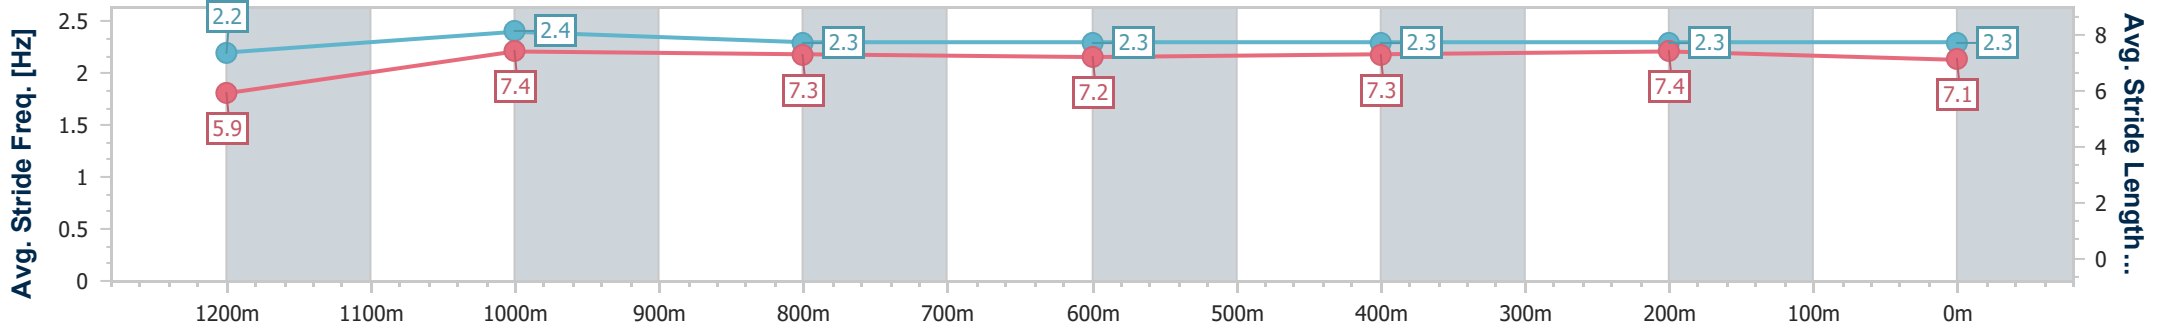

Horse/Jockey Name	Caesar Cake
Final Rank	7
Fastest Section Time (Section)	0:11.24 (1200m)
Top Speed [km/h] (Section)	64.9 (1200m)
Race State	Finished

Doomben QLD Professional
Race 5: SOUTHS SPORTS CLUB Maiden Plate - 1350m
01 February 2024 - 15:20
Track Rating: Soft 7, Weather: Fine, Rail Position: +11m Entire

BRISBANE
RACING CLUB

Section	Overall	1200m	1000m	800m	600m	400m	200m
Section Times	1:22.50 [7] (0:11.58)	1:10.92 [7] (0:11.24)	0:59.68 [7] (0:11.82)	0:47.86 [7] (0:12.29)	0:35.57 [7] (0:11.88)	0:23.69 [7] (0:11.54)	0:12.15 [8] (0:12.15)
Average Speed [km/h]	46.9	63.9	61.2	59.3	60.8	62.7	59.2
Top Speed [km/h]	63.2	64.9	63.4	61.3	61.7	64.7	61.2
Avg. Dist. to Rail [m]	5.5	1.4	1.0	2.2	1.0	3.6	3.2
Avg. Stride Freq. [Hz]	2.2	2.4	2.3	2.3	2.3	2.3	2.3
Avg. Stride Length [m]	5.9	7.4	7.3	7.2	7.3	7.4	7.1

- [ ] Ranking at each section and finish
- -.-.- No data available at this section
- NA No data available