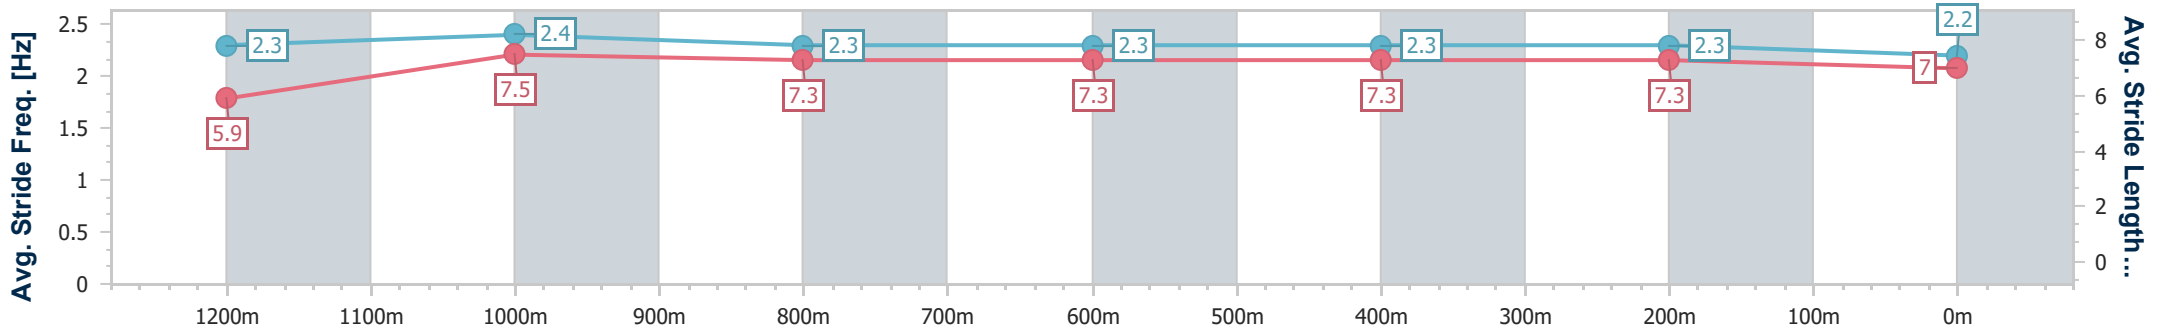

Horse/Jockey Name	Summer Ready
Final Rank	9
Fastest Section Time (Section)	0:11.09 (Overall)
Top Speed [km/h] (Section)	65.7 (1200m)
Race State	Finished

Doomben QLD Professional
Race 5: SOUTHS SPORTS CLUB Maiden Plate - 1350m
01 February 2024 - 15:20
Track Rating: Soft 7, Weather: Fine, Rail Position: +11m Entire

BRISBANE
RACING CLUB

Section	Overall	1200m	1000m	800m	600m	400m	200m
Section Times	1:23.29 [9] (0:11.09)	1:12.20 [1] (0:11.18)	1:01.02 [2] (0:12.00)	0:49.02 [2] (0:12.14)	0:36.88 [2] (0:12.09)	0:24.79 [3] (0:11.89)	0:12.90 [9] (0:12.90)
Average Speed [km/h]	48.7	64.3	60.4	59.4	59.9	60.7	55.7
Top Speed [km/h]	64.4	65.7	63.4	60.5	60.9	62.0	60.0
Avg. Dist. to Rail [m]	2.3	1.3	1.2	1.2	1.0	2.1	2.0
Avg. Stride Freq. [Hz]	2.3	2.4	2.3	2.3	2.3	2.3	2.2
Avg. Stride Length [m]	5.9	7.5	7.3	7.3	7.3	7.3	7.0

- [ ] Ranking at each section and finish
- -.-.- No data available at this section
- NA No data available