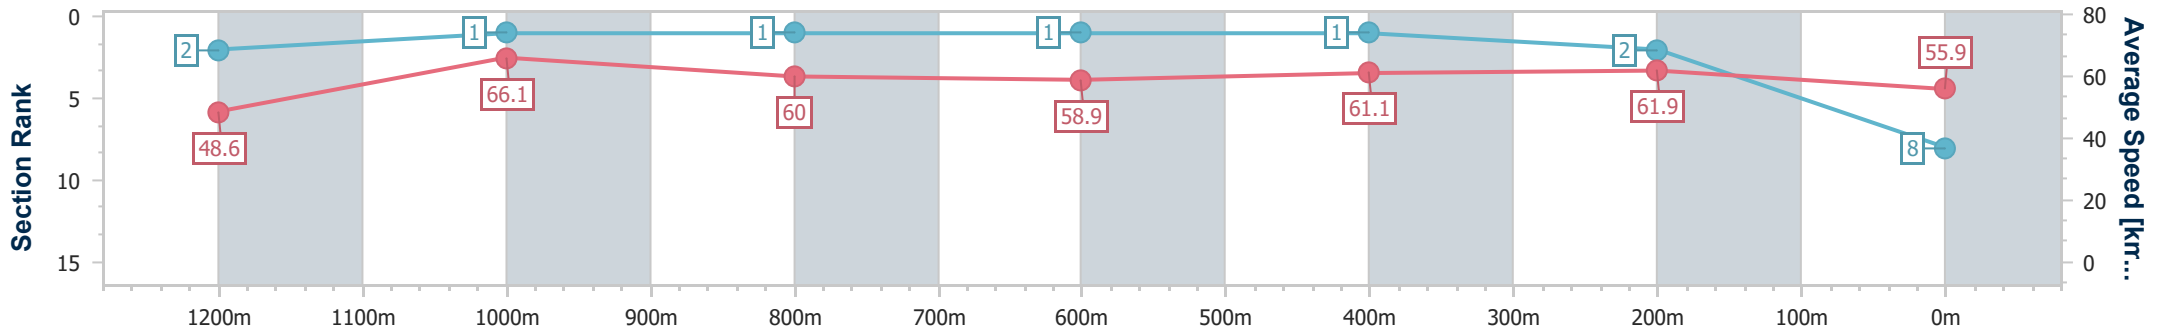

Section	Overall	1200m	1000m	800m	600m	400m	200m
Section Times	1:22.50 [7] (0:11.58)	1:10.92 [7] (0:11.24)	0:59.68 [7] (0:11.82)	0:47.86 [7] (0:12.29)	0:35.57 [7] (0:11.88)	0:23.69 [7] (0:11.54)	0:12.15 [8] (0:12.15)
Average Speed [km/h]	46.9	63.9	61.2	59.3	60.8	62.7	59.2
Top Speed [km/h]	63.2	64.9	63.4	61.3	61.7	64.7	61.2
Avg. Dist. to Rail [m]	5.5	1.4	1.0	2.2	1.0	3.6	3.2
Avg. Stride Freq. [Hz]	2.2	2.4	2.3	2.3	2.3	2.3	2.3
Avg. Stride Length [m]	5.9	7.4	7.3	7.2	7.3	7.4	7.1

- [ ] Ranking at each section and finish
- .-.- No data available at this section
- NA No data available

Horse/Jockey Name	Peony Surprise
Final Rank	8
Fastest Section Time (Section)	0:10.93 (1200m)
Top Speed [km/h] (Section)	66.8 (1200m)
Race State	Finished

**Doomben QLD Professional**  
**Race 5: SOUTHS SPORTS CLUB Maiden Plate - 1350m**  
 01 February 2024 - 15:20  
 Track Rating: Soft 7, Weather: Fine, Rail Position: +11m Entire

BRISBANE  
RACING CLUB

Section	Overall	1200m	1000m	800m	600m	400m	200m
Section Times	1:22.52 [8] (0:11.10)	1:11.42 [2] (0:10.93)	1:00.49 [1] (0:12.00)	0:48.49 [1] (0:12.20)	0:36.29 [1] (0:11.80)	0:24.49 [1] (0:11.63)	0:12.86 [2] (0:12.86)
Average Speed [km/h]	48.6	66.1	60.0	58.9	61.1	61.9	55.9
Top Speed [km/h]	64.8	66.8	63.5	60.5	61.8	62.6	59.8
Avg. Dist. to Rail [m]	1.5	0.1	0.2	0.4	0.4	0.5	1.1
Avg. Stride Freq. [Hz]	2.1	2.2	2.1	2.0	2.1	2.2	2.1
Avg. Stride Length [m]	6.3	8.4	8.1	8.0	8.0	8.0	7.5