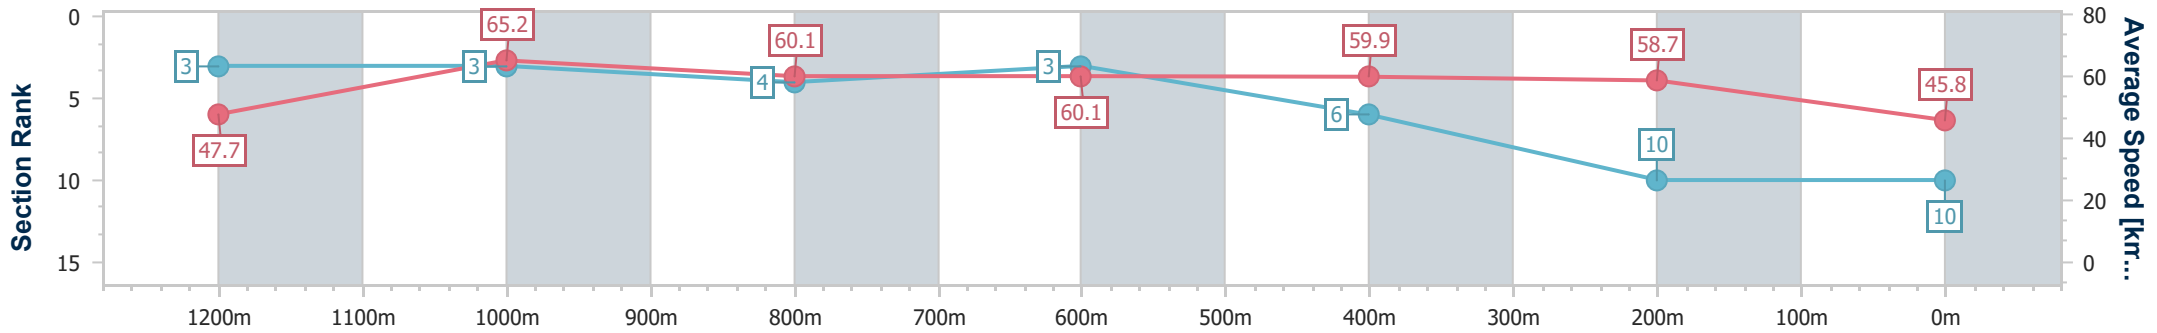

Section	Overall	1200m	1000m	800m	600m	400m	200m
Section Times	1:23.29 [9] (0:11.09)	1:12.20 [1] (0:11.18)	1:01.02 [2] (0:12.00)	0:49.02 [2] (0:12.14)	0:36.88 [2] (0:12.09)	0:24.79 [3] (0:11.89)	0:12.90 [9] (0:12.90)
Average Speed [km/h]	48.7	64.3	60.4	59.4	59.9	60.7	55.7
Top Speed [km/h]	64.4	65.7	63.4	60.5	60.9	62.0	60.0
Avg. Dist. to Rail [m]	2.3	1.3	1.2	1.2	1.0	2.1	2.0
Avg. Stride Freq. [Hz]	2.3	2.4	2.3	2.3	2.3	2.3	2.2
Avg. Stride Length [m]	5.9	7.5	7.3	7.3	7.3	7.3	7.0

- [ ] Ranking at each section and finish
- .-.- No data available at this section
- NA No data available

Horse/Jockey Name	On The Tightrope
Final Rank	10
Fastest Section Time (Section)	0:11.06 (1200m)
Top Speed [km/h] (Section)	66.6 (1200m)
Race State	Finished

**Doomben QLD Professional**  
**Race 5: SOUTHS SPORTS CLUB Maiden Plate - 1350m**  
 01 February 2024 - 15:20  
 Track Rating: Soft 7, Weather: Fine, Rail Position: +11m Entire

BRISBANE  
RACING CLUB

Section	Overall	1200m	1000m	800m	600m	400m	200m
Section Times	1:26.70 [10] (0:11.30)	1:15.40 [3] (0:11.06)	1:04.34 [3] (0:12.05)	0:52.29 [4] (0:12.16)	0:40.13 [3] (0:12.14)	0:27.99 [6] (0:12.23)	0:15.76 [10] (0:15.76)
Average Speed [km/h]	47.7	65.2	60.1	60.1	59.9	58.7	45.8
Top Speed [km/h]	65.7	66.6	64.6	61.2	60.7	61.1	53.7
Avg. Dist. to Rail [m]	4.8	2.7	2.4	2.5	1.6	2.2	1.7
Avg. Stride Freq. [Hz]	2.2	2.3	2.2	2.2	2.3	2.2	2.0
Avg. Stride Length [m]	6.0	7.8	7.5	7.5	7.4	7.4	6.4