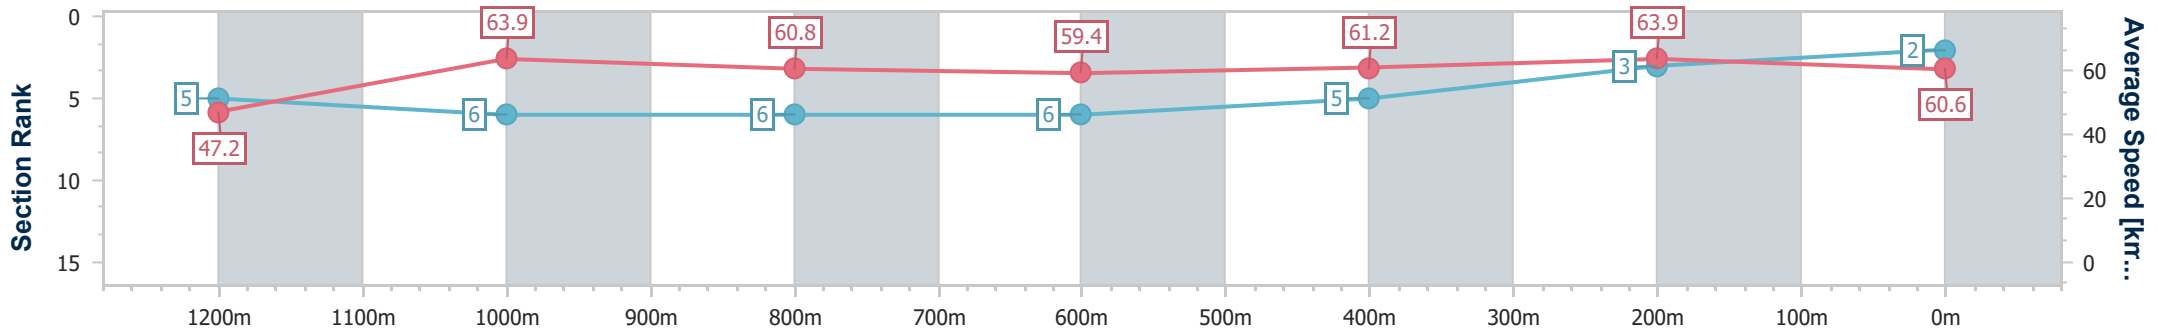

**Doomben QLD Professional**  
**Race 5: SOUTHS SPORTS CLUB Maiden Plate - 1350m**  
 01 February 2024 - 15:20  
 Track Rating: Soft 7, Weather: Fine, Rail Position: +11m Entire

BRISBANE  
RACING CLUB

Section	Overall	1200m	1000m	800m	600m	400m	200m
Section Times	1:21.71 [2] (0:11.47)	1:10.24 [5] (0:11.26)	0:58.98 [6] (0:11.85)	0:47.13 [6] (0:12.18)	0:34.95 [6] (0:11.79)	0:23.16 [5] (0:11.27)	0:11.89 [3] (0:11.89)
Average Speed [km/h]	47.2	63.9	60.8	59.4	61.2	63.9	60.6
Top Speed [km/h]	63.4	64.7	64.6	60.8	63.0	64.6	63.3
Avg. Dist. to Rail [m]	2.6	0.5	0.3	0.9	0.4	0.6	0.2
Avg. Stride Freq. [Hz]	2.1	2.3	2.2	2.2	2.2	2.3	2.3
Avg. Stride Length [m]	6.2	7.7	7.6	7.6	7.7	7.7	7.4