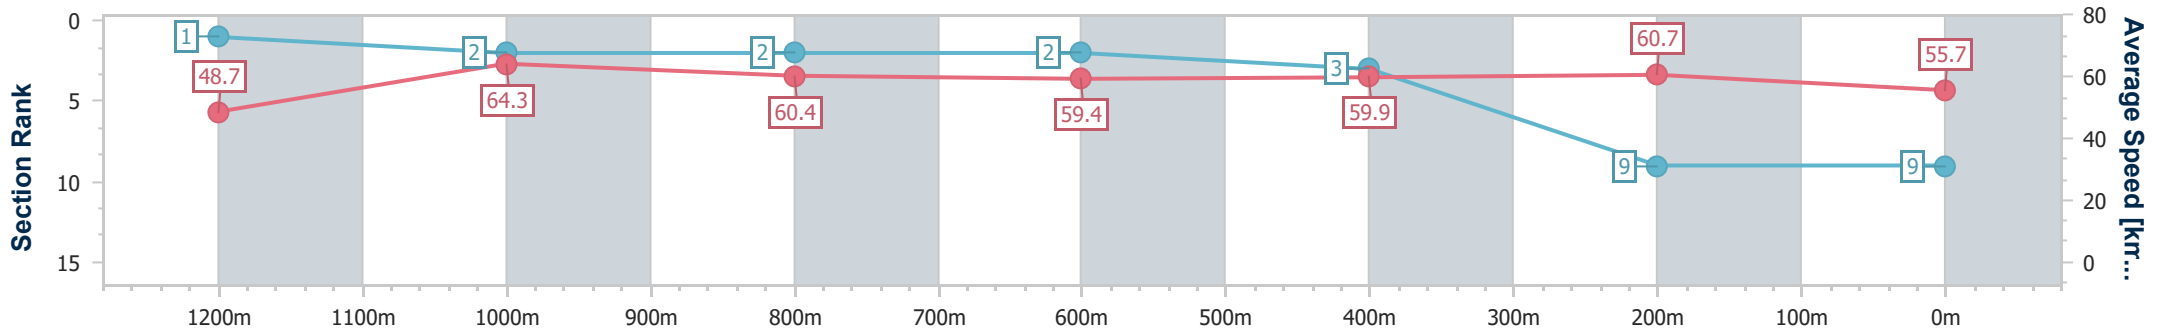

Horse/Jockey Name	Summer Ready
Final Rank	9
Fastest Section Time (Section)	0:11.09 (Overall)
Top Speed [km/h] (Section)	65.7 (1200m)
Race State	Finished

Doomben QLD Professional
Race 5: SOUTHS SPORTS CLUB Maiden Plate - 1350m
01 February 2024 - 15:20
Track Rating: Soft 7, Weather: Fine, Rail Position: +11m Entire

BRISBANE
RACING CLUB

Section	Overall	1200m	1000m	800m	600m	400m	200m
Section Times	1:23.29 [9] (0:11.09)	1:12.20 [1] (0:11.18)	1:01.02 [2] (0:12.00)	0:49.02 [2] (0:12.14)	0:36.88 [2] (0:12.09)	0:24.79 [3] (0:11.89)	0:12.90 [9] (0:12.90)
Average Speed [km/h]	48.7	64.3	60.4	59.4	59.9	60.7	55.7
Top Speed [km/h]	64.4	65.7	63.4	60.5	60.9	62.0	60.0
Avg. Dist. to Rail [m]	2.3	1.3	1.2	1.2	1.0	2.1	2.0
Avg. Stride Freq. [Hz]	2.3	2.4	2.3	2.3	2.3	2.3	2.2
Avg. Stride Length [m]	5.9	7.5	7.3	7.3	7.3	7.3	7.0

- [ ] Ranking at each section and finish
- -.-.- No data available at this section
- NA No data available