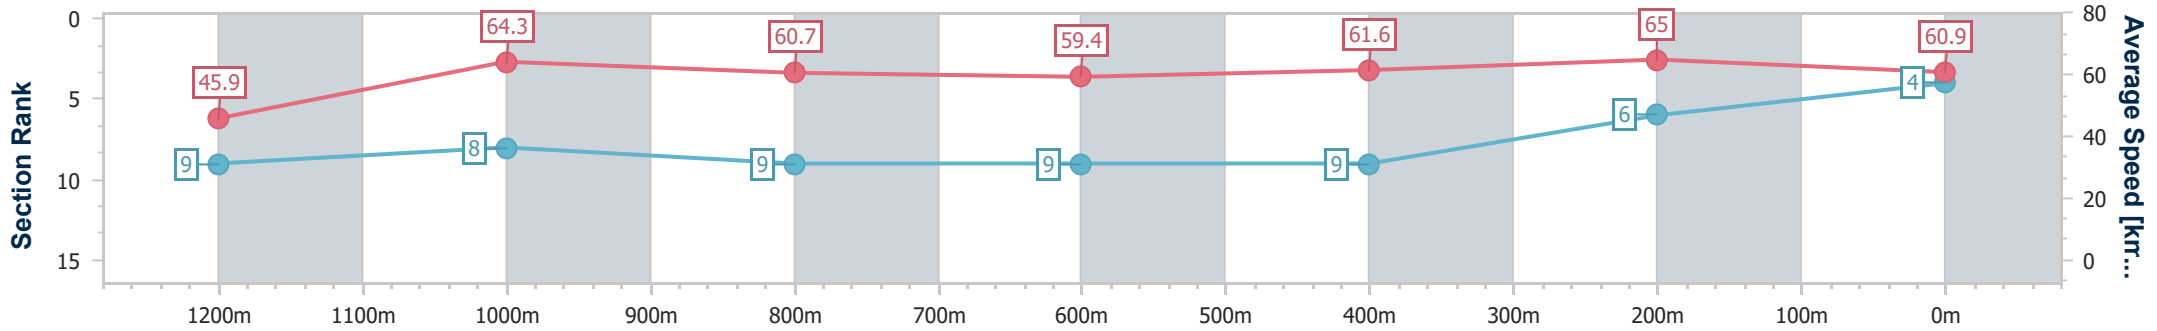

- [ ] Ranking at each section and finish
- .-.- No data available at this section
- NA No data available

Horse/Jockey Name	Discover
Final Rank	4
Fastest Section Time (Section)	0:11.08 (400m)
Top Speed [km/h] (Section)	66.2 (400m)
Race State	Finished

**Doomben QLD Professional**  
**Race 5: SOUTHS SPORTS CLUB Maiden Plate - 1350m**  
 01 February 2024 - 15:20  
 Track Rating: Soft 7, Weather: Fine, Rail Position: +11m Entire

BRISBANE  
RACING CLUB

Section	Overall	1200m	1000m	800m	600m	400m	200m
Section Times	1:21.82 [4] (0:11.81)	1:10.01 [9] (0:11.23)	0:58.78 [8] (0:11.89)	0:46.89 [9] (0:12.25)	0:34.64 [9] (0:11.73)	0:22.91 [9] (0:11.08)	0:11.83 [6] (0:11.83)
Average Speed [km/h]	45.9	64.3	60.7	59.4	61.6	65.0	60.9
Top Speed [km/h]	64.3	66.1	63.9	60.7	63.9	66.2	63.4
Avg. Dist. to Rail [m]	6.0	0.5	0.8	2.3	1.1	0.8	1.8
Avg. Stride Freq. [Hz]	2.2	2.3	2.2	2.2	2.2	2.3	2.3
Avg. Stride Length [m]	5.7	7.7	7.5	7.5	7.6	7.9	7.4