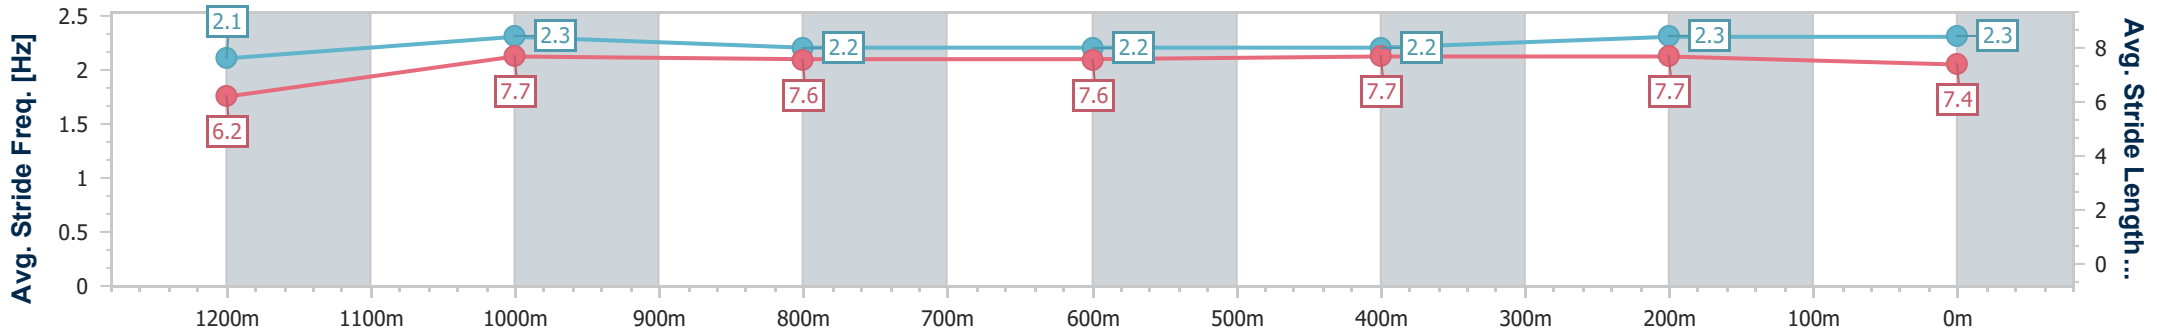

- [ ] Ranking at each section and finish
- .-.- No data available at this section
- NA No data available

Horse/Jockey Name	Bliss Miss
Final Rank	2
Fastest Section Time (Section)	0:11.26 (1200m)
Top Speed [km/h] (Section)	64.7 (1200m)
Race State	Finished

**Doomben QLD Professional**  
**Race 5: SOUTHS SPORTS CLUB Maiden Plate - 1350m**  
 01 February 2024 - 15:20  
 Track Rating: Soft 7, Weather: Fine, Rail Position: +11m Entire

BRISBANE  
RACING CLUB

Section	Overall	1200m	1000m	800m	600m	400m	200m
Section Times	1:21.71 [2] (0:11.47)	1:10.24 [5] (0:11.26)	0:58.98 [6] (0:11.85)	0:47.13 [6] (0:12.18)	0:34.95 [6] (0:11.79)	0:23.16 [5] (0:11.27)	0:11.89 [3] (0:11.89)
Average Speed [km/h]	47.2	63.9	60.8	59.4	61.2	63.9	60.6
Top Speed [km/h]	63.4	64.7	64.6	60.8	63.0	64.6	63.3
Avg. Dist. to Rail [m]	2.6	0.5	0.3	0.9	0.4	0.6	0.2
Avg. Stride Freq. [Hz]	2.1	2.3	2.2	2.2	2.2	2.3	2.3
Avg. Stride Length [m]	6.2	7.7	7.6	7.6	7.7	7.7	7.4