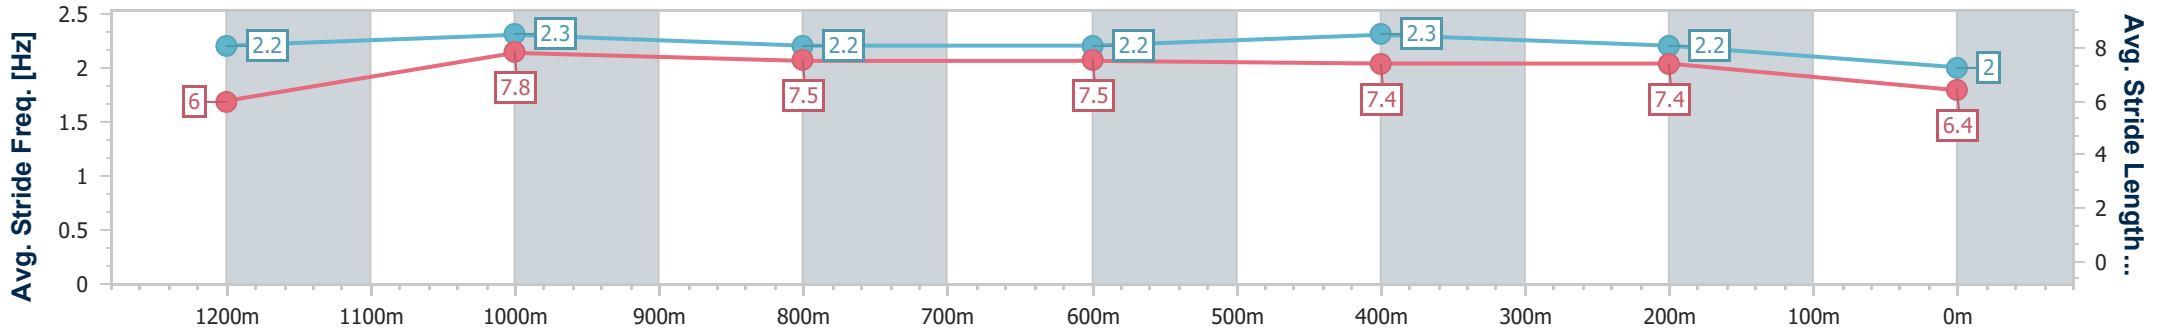

Section	Overall	1200m	1000m	800m	600m	400m	200m
Section Times	1:23.29 [9] (0:11.09)	1:12.20 [1] (0:11.18)	1:01.02 [2] (0:12.00)	0:49.02 [2] (0:12.14)	0:36.88 [2] (0:12.09)	0:24.79 [3] (0:11.89)	0:12.90 [9] (0:12.90)
Average Speed [km/h]	48.7	64.3	60.4	59.4	59.9	60.7	55.7
Top Speed [km/h]	64.4	65.7	63.4	60.5	60.9	62.0	60.0
Avg. Dist. to Rail [m]	2.3	1.3	1.2	1.2	1.0	2.1	2.0
Avg. Stride Freq. [Hz]	2.3	2.4	2.3	2.3	2.3	2.3	2.2
Avg. Stride Length [m]	5.9	7.5	7.3	7.3	7.3	7.3	7.0

- [ ] Ranking at each section and finish
- .-.- No data available at this section
- NA No data available

Horse/Jockey Name	On The Tightrope
Final Rank	10
Fastest Section Time (Section)	0:11.06 (1200m)
Top Speed [km/h] (Section)	66.6 (1200m)
Race State	Finished

**Doomben QLD Professional**  
**Race 5: SOUTHS SPORTS CLUB Maiden Plate - 1350m**  
 01 February 2024 - 15:20  
 Track Rating: Soft 7, Weather: Fine, Rail Position: +11m Entire

BRISBANE  
RACING CLUB

Section	Overall	1200m	1000m	800m	600m	400m	200m
Section Times	1:26.70 [10] (0:11.30)	1:15.40 [3] (0:11.06)	1:04.34 [3] (0:12.05)	0:52.29 [4] (0:12.16)	0:40.13 [3] (0:12.14)	0:27.99 [6] (0:12.23)	0:15.76 [10] (0:15.76)
Average Speed [km/h]	47.7	65.2	60.1	60.1	59.9	58.7	45.8
Top Speed [km/h]	65.7	66.6	64.6	61.2	60.7	61.1	53.7
Avg. Dist. to Rail [m]	4.8	2.7	2.4	2.5	1.6	2.2	1.7
Avg. Stride Freq. [Hz]	2.2	2.3	2.2	2.2	2.3	2.2	2.0
Avg. Stride Length [m]	6.0	7.8	7.5	7.5	7.4	7.4	6.4