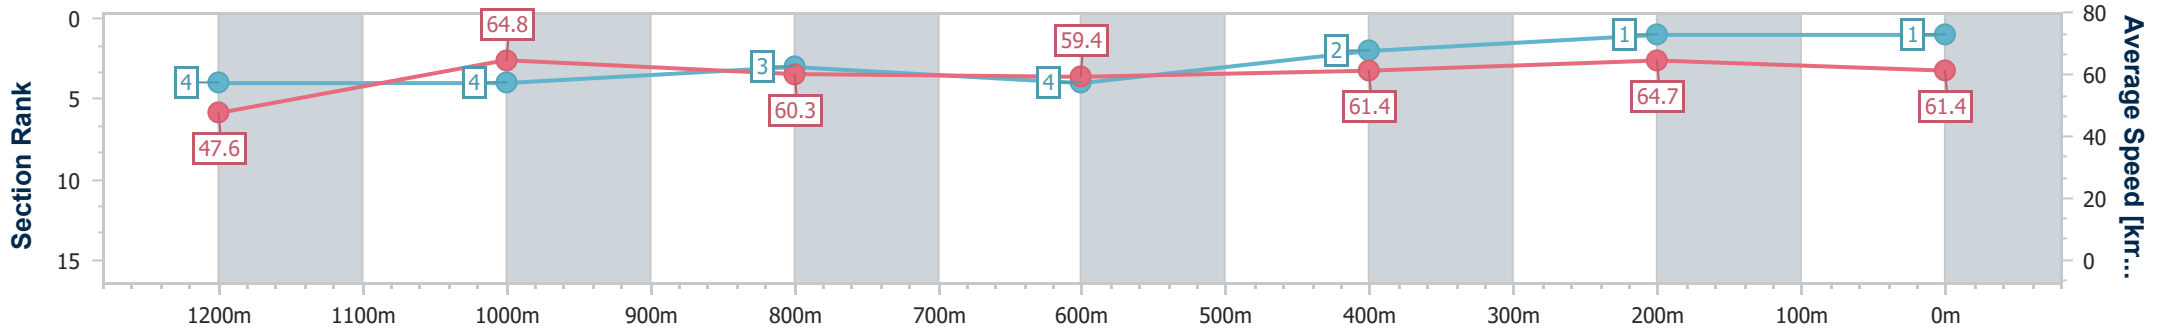

**Doomben QLD Professional**  
**Race 5: SOUTHS SPORTS CLUB Maiden Plate - 1350m**  
 01 February 2024 - 15:20  
 Track Rating: Soft 7, Weather: Fine, Rail Position: +11m Entire

BRISBANE  
RACING CLUB

Section	Overall	1200m	1000m	800m	600m	400m	200m
Section Times	1:21.11 [1] (0:11.38)	1:09.73 [4] (0:11.07)	0:58.66 [4] (0:11.95)	0:46.71 [3] (0:12.17)	0:34.54 [4] (0:11.75)	0:22.79 [2] (0:11.07)	0:11.72 [1] (0:11.72)
Average Speed [km/h]	47.6	64.8	60.3	59.4	61.4	64.7	61.4
Top Speed [km/h]	64.4	65.9	65.6	61.7	64.3	65.4	63.7
Avg. Dist. to Rail [m]	3.1	0.5	0.1	0.5	0.4	1.0	0.5
Avg. Stride Freq. [Hz]	2.2	2.3	2.2	2.2	2.2	2.3	2.2
Avg. Stride Length [m]	6.1	7.8	7.6	7.6	7.6	7.9	7.6