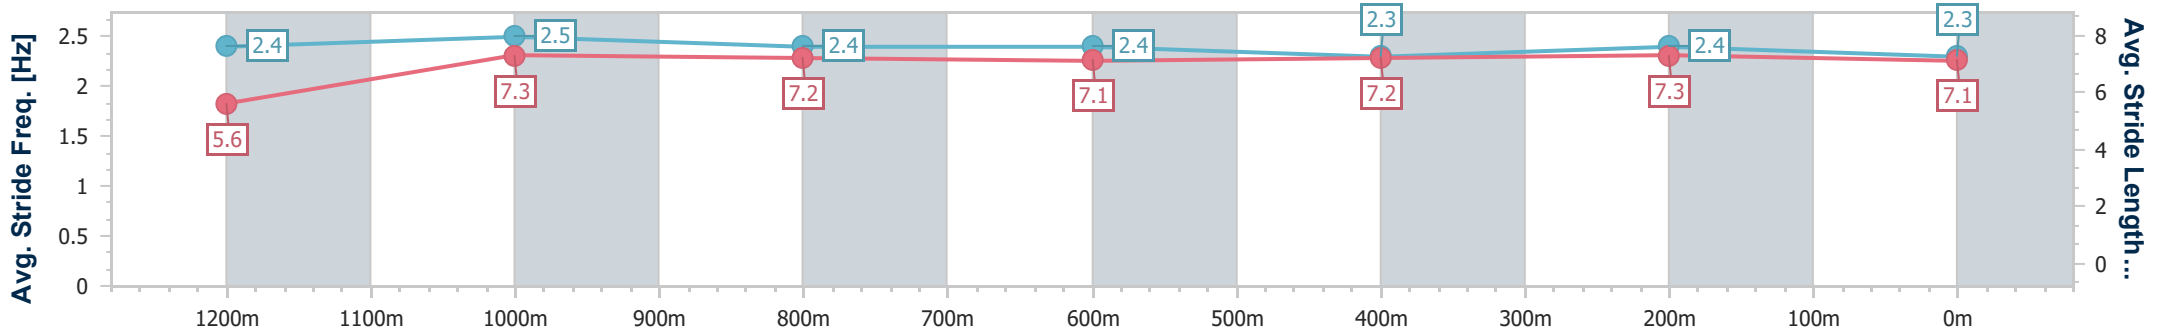

Doomben QLD Professional

Race 6: XXXX GOLD Class 1 Plate - 1350m

01 February 2024 - 16:00

Track Rating: Soft 7, Weather: Fine, Rail Position: +11m Entire

BRISBANE RACING CLUB

Section	Overall	1200m	1000m	800m	600m	400m	200m
Section Times	1:21.21 [1] (0:11.22)	1:09.99 [2] (0:11.06)	0:58.93 [2] (0:11.39)	0:47.54 [1] (0:11.78)	0:35.76 [1] (0:11.88)	0:23.88 [1] (0:11.59)	0:12.29 [1] (0:12.29)
Average Speed [km/h]	48.2	65.1	62.6	60.7	60.6	62.0	58.6
Top Speed [km/h]	64.9	66.4	64.5	61.3	62.1	63.8	61.5
Avg. Dist. to Rail [m]	4.7	1.3	3.1	0.7	0.4	1.7	2.7
Avg. Stride Freq. [Hz]	2.4	2.5	2.4	2.4	2.3	2.4	2.3
Avg. Stride Length [m]	5.6	7.3	7.2	7.1	7.2	7.3	7.1