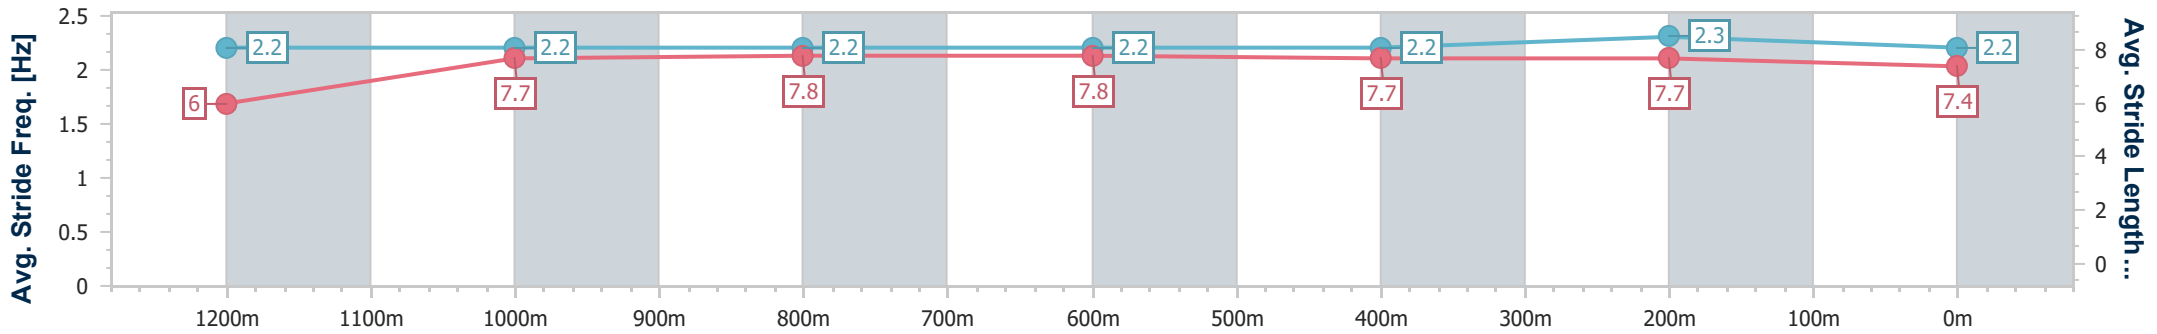

Doomben QLD Professional

Race 6: XXXX GOLD Class 1 Plate - 1350m

01 February 2024 - 16:00

Track Rating: Soft 7, Weather: Fine, Rail Position: +11m Entire

BRISBANE RACING CLUB

Section	Overall	1200m	1000m	800m	600m	400m	200m
Section Times	1:21.29 [3] (0:11.49)	1:09.80 [6] (0:11.56)	0:58.24 [9] (0:11.69)	0:46.55 [9] (0:11.58)	0:34.97 [9] (0:11.62)	0:23.35 [9] (0:11.36)	0:11.99 [4] (0:11.99)
Average Speed [km/h]	47.0	62.2	61.9	62.2	62.1	63.5	59.9
Top Speed [km/h]	64.0	63.3	63.3	63.5	62.6	64.8	63.9
Avg. Dist. to Rail [m]	4.4	1.7	1.2	0.4	0.2	1.8	2.9
Avg. Stride Freq. [Hz]	2.2	2.2	2.2	2.2	2.2	2.3	2.2
Avg. Stride Length [m]	6.0	7.7	7.8	7.8	7.7	7.7	7.4