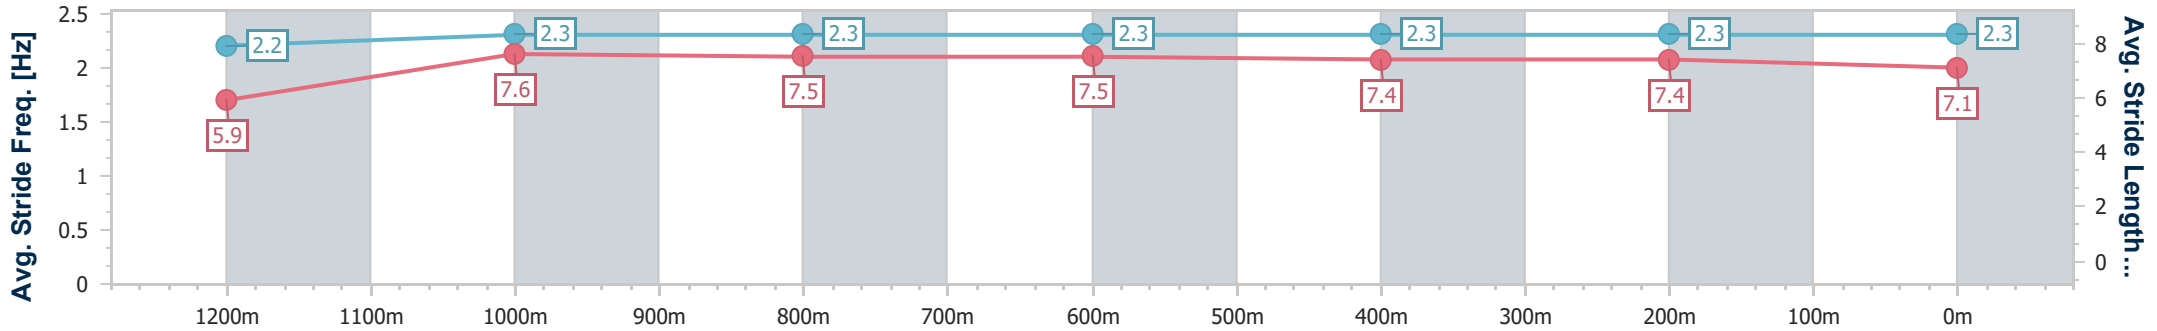

Horse/Jockey Name	The Wellian
Final Rank	6
Fastest Section Time (Section)	0:11.16 (1200m)
Top Speed [km/h] (Section)	65.6 (1200m)
Race State	Finished

Doomben QLD Professional
Race 6: XXXX GOLD Class 1 Plate - 1350m
01 February 2024 - 16:00
Track Rating: Soft 7, Weather: Fine, Rail Position: +11m Entire

BRISBANE
RACING CLUB

Section	Overall	1200m	1000m	800m	600m	400m	200m
Section Times	1:21.85 [6] (0:11.55)	1:10.30 [8] (0:11.16)	0:59.14 [6] (0:11.54)	0:47.60 [6] (0:11.66)	0:35.94 [6] (0:11.78)	0:24.16 [6] (0:11.72)	0:12.44 [8] (0:12.44)
Average Speed [km/h]	46.8	64.3	62.4	61.5	60.8	61.2	57.9
Top Speed [km/h]	63.6	65.6	63.1	62.6	61.5	62.7	60.3
Avg. Dist. to Rail [m]	1.3	0.5	0.6	1.0	0.8	1.1	1.5
Avg. Stride Freq. [Hz]	2.2	2.3	2.3	2.3	2.3	2.3	2.3
Avg. Stride Length [m]	5.9	7.6	7.5	7.5	7.4	7.4	7.1

- [ ] Ranking at each section and finish
- -.-.- No data available at this section
- NA No data available