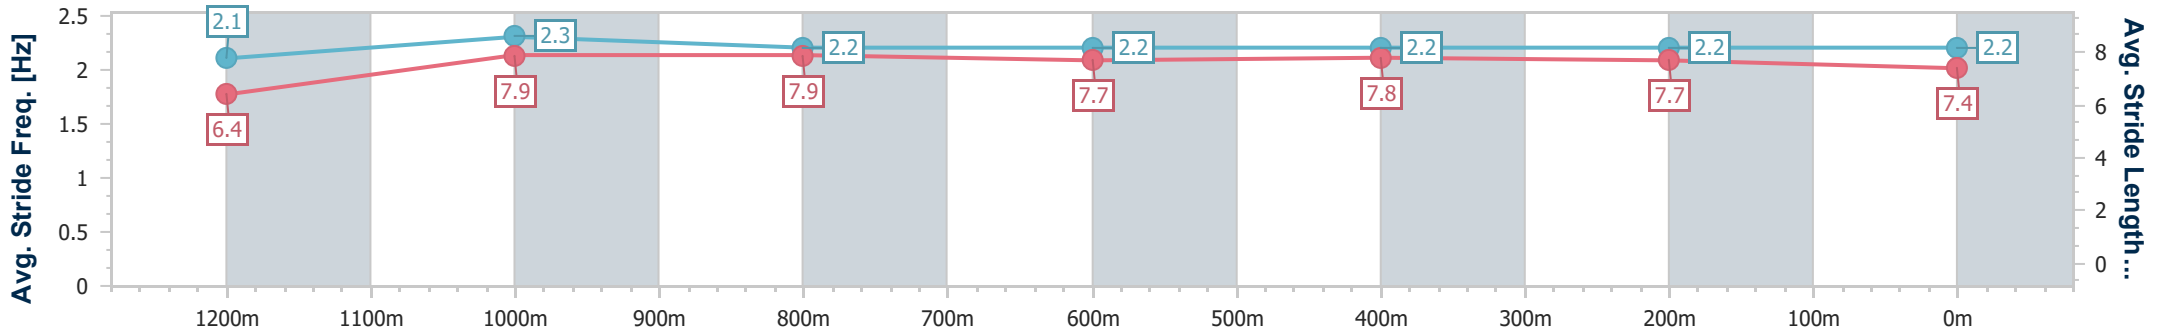

Doomben QLD Professional

Race 6: XXXX GOLD Class 1 Plate - 1350m

01 February 2024 - 16:00

Track Rating: Soft 7, Weather: Fine, Rail Position: +11m Entire

BRISBANE RACING CLUB

Section	Overall	1200m	1000m	800m	600m	400m	200m
Section Times	1:21.25 [2] (0:11.28)	1:09.97 [3] (0:11.17)	0:58.80 [4] (0:11.45)	0:47.35 [4] (0:11.69)	0:35.66 [2] (0:11.81)	0:23.85 [3] (0:11.68)	0:12.17 [2] (0:12.17)
Average Speed [km/h]	48.0	64.5	62.3	61.2	60.8	61.3	59.2
Top Speed [km/h]	63.4	65.0	64.1	62.4	61.9	62.5	61.2
Avg. Dist. to Rail [m]	2.0	2.8	2.1	1.4	1.0	1.5	0.6
Avg. Stride Freq. [Hz]	2.1	2.3	2.2	2.2	2.2	2.2	2.2
Avg. Stride Length [m]	6.4	7.9	7.9	7.7	7.8	7.7	7.4