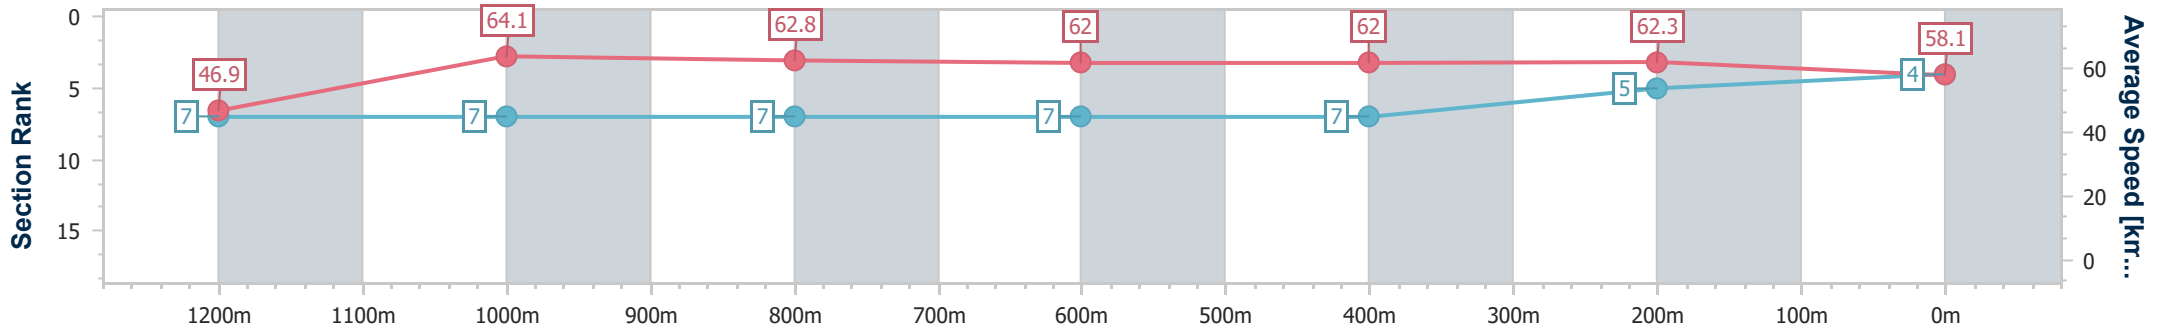

Doomben QLD Professional

Race 6: XXXX GOLD Class 1 Plate - 1350m

01 February 2024 - 16:00

Track Rating: Soft 7, Weather: Fine, Rail Position: +11m Entire

BRISBANE RACING CLUB

Section	Overall	1200m	1000m	800m	600m	400m	200m
Section Times	1:21.69 [4] (0:11.52)	1:10.17 [7] (0:11.22)	0:58.95 [7] (0:11.52)	0:47.43 [7] (0:11.74)	0:35.69 [7] (0:11.71)	0:23.98 [7] (0:11.59)	0:12.39 [5] (0:12.39)
Average Speed [km/h]	46.9	64.1	62.8	62.0	62.0	62.3	58.1
Top Speed [km/h]	63.7	65.4	63.9	63.7	62.9	63.9	60.8
Avg. Dist. to Rail [m]	3.5	0.9	1.4	2.2	1.5	2.2	3.4
Avg. Stride Freq. [Hz]	2.2	2.3	2.2	2.2	2.2	2.2	2.2
Avg. Stride Length [m]	5.8	7.8	7.8	7.8	7.8	7.8	7.5

- [] Ranking at each section and finish
- .-.- No data available at this section
- NA No data available

Horse/Jockey Name	Spirit Of Giving
Final Rank	5
Fastest Section Time (Section)	0:11.14 (1200m)
Top Speed [km/h] (Section)	65.8 (1200m)
Race State	Finished