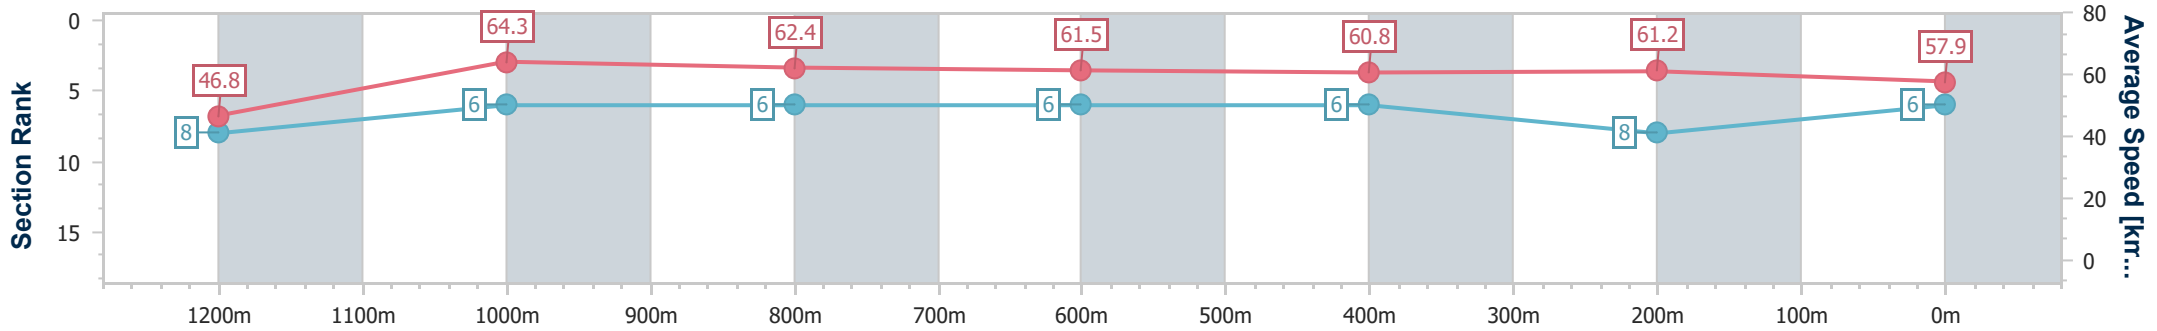

Horse/Jockey Name	The Wellian
Final Rank	6
Fastest Section Time (Section)	0:11.16 (1200m)
Top Speed [km/h] (Section)	65.6 (1200m)
Race State	Finished

Doomben QLD Professional
Race 6: XXXX GOLD Class 1 Plate - 1350m
01 February 2024 - 16:00
Track Rating: Soft 7, Weather: Fine, Rail Position: +11m Entire

BRISBANE
RACING CLUB

Section	Overall	1200m	1000m	800m	600m	400m	200m
Section Times	1:21.85 [6] (0:11.55)	1:10.30 [8] (0:11.16)	0:59.14 [6] (0:11.54)	0:47.60 [6] (0:11.66)	0:35.94 [6] (0:11.78)	0:24.16 [6] (0:11.72)	0:12.44 [8] (0:12.44)
Average Speed [km/h]	46.8	64.3	62.4	61.5	60.8	61.2	57.9
Top Speed [km/h]	63.6	65.6	63.1	62.6	61.5	62.7	60.3
Avg. Dist. to Rail [m]	1.3	0.5	0.6	1.0	0.8	1.1	1.5
Avg. Stride Freq. [Hz]	2.2	2.3	2.3	2.3	2.3	2.3	2.3
Avg. Stride Length [m]	5.9	7.6	7.5	7.5	7.4	7.4	7.1

- [ ] Ranking at each section and finish
- -.-.- No data available at this section
- NA No data available