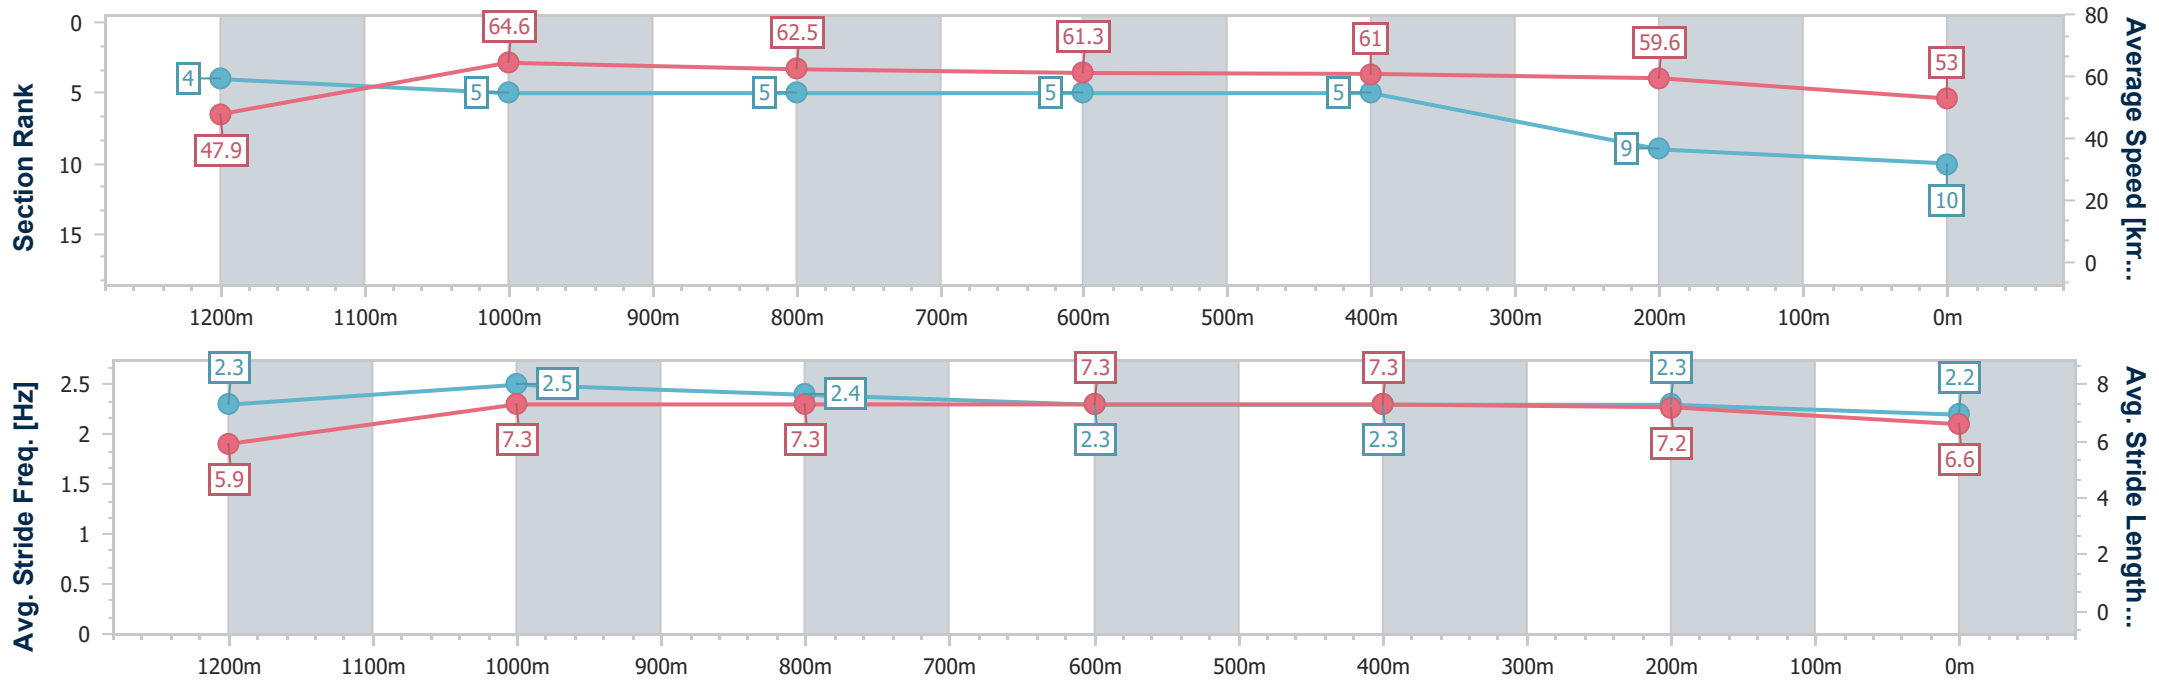

- [] Ranking at each section and finish
- .-.- No data available at this section
- NA No data available

Horse/Jockey Name	The Boi
Final Rank	10
Fastest Section Time (Section)	0:11.15 (1200m)
Top Speed [km/h] (Section)	65.8 (1200m)
Race State	Finished

Doomben QLD Professional

Race 6: XXXX GOLD Class 1 Plate - 1350m

01 February 2024 - 16:00

Track Rating: Soft 7, Weather: Fine, Rail Position: +11m Entire

BRISBANE RACING CLUB

Section	Overall	1200m	1000m	800m	600m	400m	200m
Section Times	1:23.16 [10] (0:11.30)	1:11.86 [4] (0:11.15)	1:00.71 [5] (0:11.50)	0:49.21 [5] (0:11.81)	0:37.40 [5] (0:11.74)	0:25.66 [5] (0:12.05)	0:13.61 [9] (0:13.61)
Average Speed [km/h]	47.9	64.6	62.5	61.3	61.0	59.6	53.0
Top Speed [km/h]	64.6	65.8	64.1	62.5	62.1	60.7	57.8
Avg. Dist. to Rail [m]	1.7	0.7	0.5	0.6	0.5	1.1	1.5
Avg. Stride Freq. [Hz]	2.3	2.5	2.4	2.3	2.3	2.3	2.2
Avg. Stride Length [m]	5.9	7.3	7.3	7.3	7.3	7.2	6.6

- [] Ranking at each section and finish
- .-.- No data available at this section
- NA No data available

Horse/Jockey Name	The Player
Final Rank	11
Fastest Section Time (Section)	0:11.06 (1200m)
Top Speed [km/h] (Section)	67.4 (Overall)
Race State	Finished