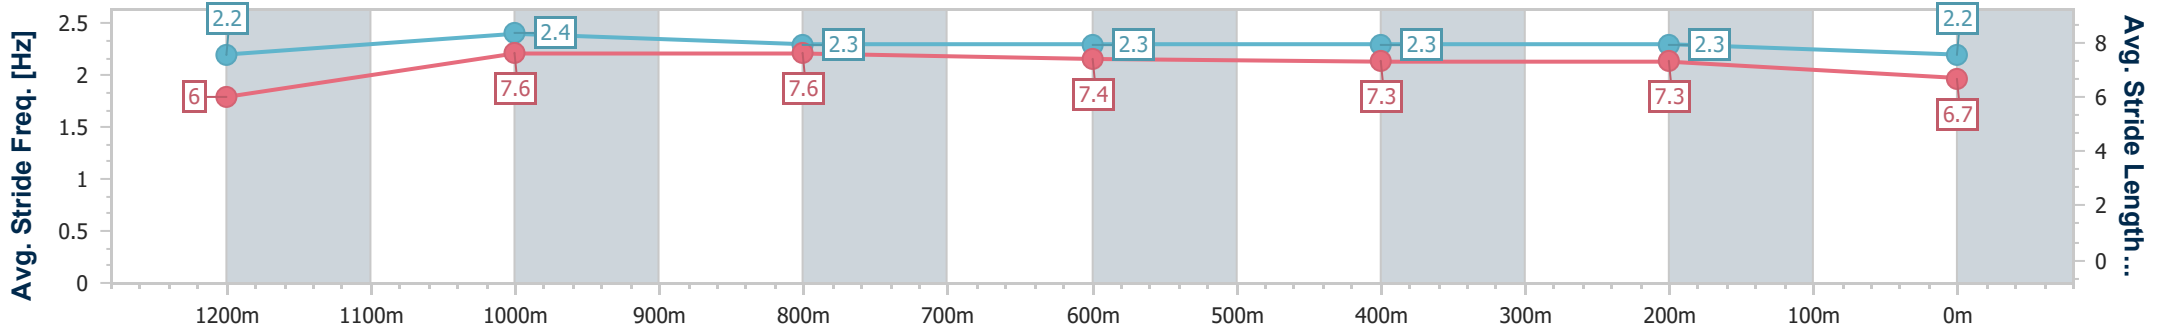

- [] Ranking at each section and finish
- .-.- No data available at this section
- NA No data available

Horse/Jockey Name	The Player
Final Rank	11
Fastest Section Time (Section)	0:11.06 (1200m)
Top Speed [km/h] (Section)	67.4 (Overall)
Race State	Finished

Doomben QLD Professional

Race 6: XXXX GOLD Class 1 Plate - 1350m

01 February 2024 - 16:00

Track Rating: Soft 7, Weather: Fine, Rail Position: +11m Entire

BRISBANE RACING CLUB

Section	Overall	1200m	1000m	800m	600m	400m	200m
Section Times	1:23.25 [11] (0:11.20)	1:12.05 [1] (0:11.06)	1:00.99 [1] (0:11.51)	0:49.48 [2] (0:11.82)	0:37.66 [3] (0:11.77)	0:25.89 [2] (0:12.01)	0:13.88 [6] (0:13.88)
Average Speed [km/h]	48.0	65.2	62.9	61.3	60.6	59.8	51.7
Top Speed [km/h]	67.4	67.3	64.8	62.5	61.3	60.8	56.8
Avg. Dist. to Rail [m]	7.1	3.4	2.0	1.0	1.6	2.1	0.8
Avg. Stride Freq. [Hz]	2.2	2.4	2.3	2.3	2.3	2.3	2.2
Avg. Stride Length [m]	6.0	7.6	7.6	7.4	7.3	7.3	6.7

- [] Ranking at each section and finish
- .-.- No data available at this section
- NA No data available