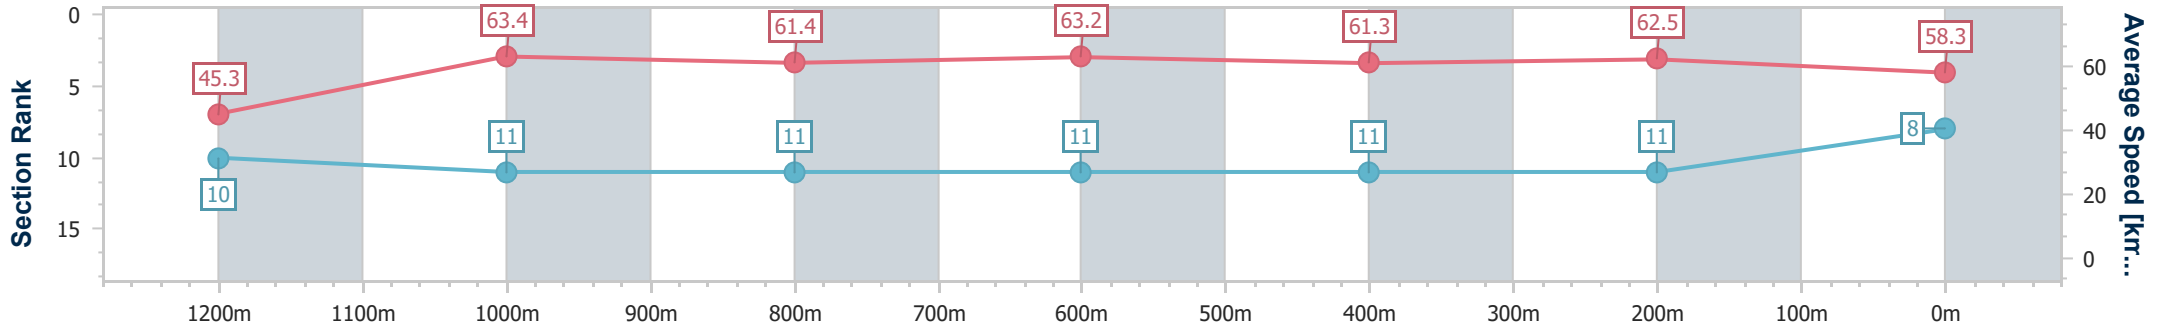

Doomben QLD Professional

Race 6: XXXX GOLD Class 1 Plate - 1350m

01 February 2024 - 16:00

Track Rating: Soft 7, Weather: Fine, Rail Position: +11m Entire

BRISBANE RACING CLUB

Section	Overall	1200m	1000m	800m	600m	400m	200m
Section Times	1:22.13 [8] (0:11.89)	1:10.24 [10] (0:11.38)	0:58.86 [11] (0:11.78)	0:47.08 [11] (0:11.45)	0:35.63 [11] (0:11.73)	0:23.90 [11] (0:11.53)	0:12.37 [11] (0:12.37)
Average Speed [km/h]	45.3	63.4	61.4	63.2	61.3	62.5	58.3
Top Speed [km/h]	63.1	64.2	63.3	64.8	62.4	63.2	61.2
Avg. Dist. to Rail [m]	8.0	1.2	1.2	1.0	0.3	0.5	2.3
Avg. Stride Freq. [Hz]	2.2	2.3	2.3	2.4	2.3	2.4	2.3
Avg. Stride Length [m]	5.8	7.6	7.5	7.4	7.2	7.3	7.0

- [] Ranking at each section and finish
- .-.- No data available at this section
- NA No data available

Horse/Jockey Name	Gripping
Final Rank	9
Fastest Section Time (Section)	0:11.18 (1200m)
Top Speed [km/h] (Section)	64.9 (1200m)
Race State	Finished