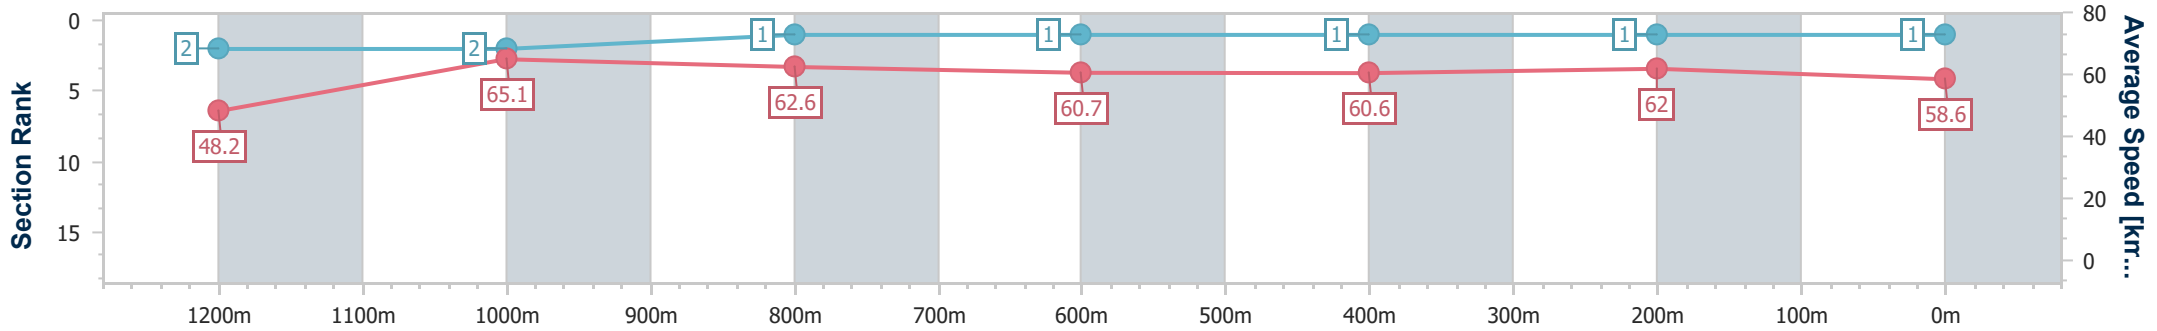

Doomben QLD Professional

Race 6: XXXX GOLD Class 1 Plate - 1350m

01 February 2024 - 16:00

Track Rating: Soft 7, Weather: Fine, Rail Position: +11m Entire

BRISBANE RACING CLUB

Section	Overall	1200m	1000m	800m	600m	400m	200m
Section Times	1:21.21 [1] (0:11.22)	1:09.99 [2] (0:11.06)	0:58.93 [2] (0:11.39)	0:47.54 [1] (0:11.78)	0:35.76 [1] (0:11.88)	0:23.88 [1] (0:11.59)	0:12.29 [1] (0:12.29)
Average Speed [km/h]	48.2	65.1	62.6	60.7	60.6	62.0	58.6
Top Speed [km/h]	64.9	66.4	64.5	61.3	62.1	63.8	61.5
Avg. Dist. to Rail [m]	4.7	1.3	3.1	0.7	0.4	1.7	2.7
Avg. Stride Freq. [Hz]	2.4	2.5	2.4	2.4	2.3	2.4	2.3
Avg. Stride Length [m]	5.6	7.3	7.2	7.1	7.2	7.3	7.1