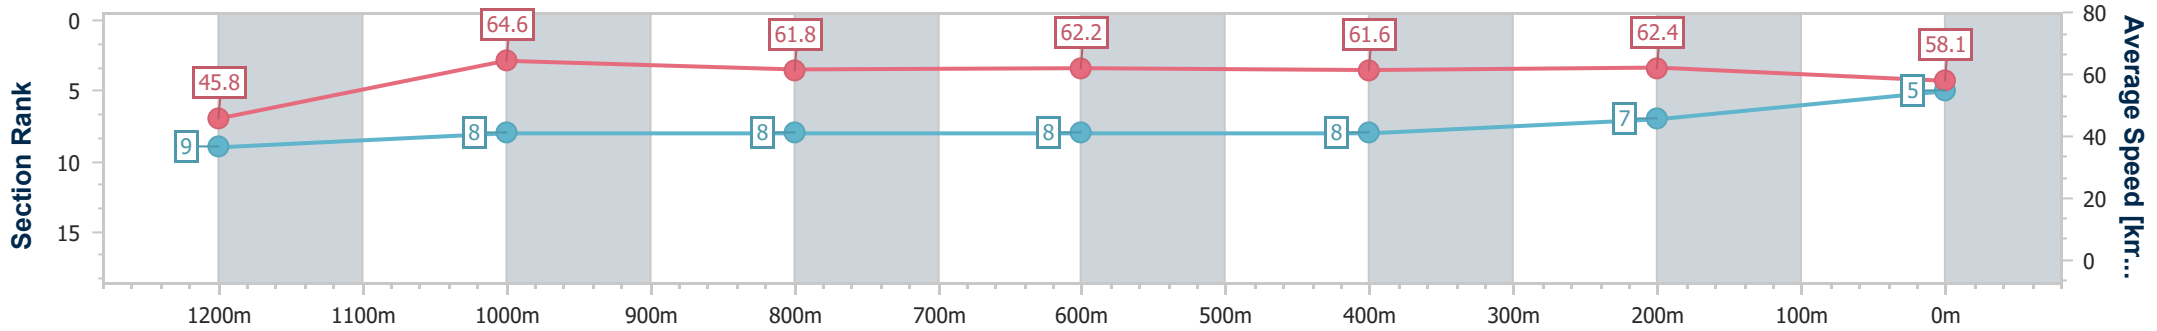

- [] Ranking at each section and finish
- .-.- No data available at this section
- NA No data available

Horse/Jockey Name	Spirit Of Giving
Final Rank	5
Fastest Section Time (Section)	0:11.14 (1200m)
Top Speed [km/h] (Section)	65.8 (1200m)
Race State	Finished

Doomben QLD Professional

Race 6: XXXX GOLD Class 1 Plate - 1350m

01 February 2024 - 16:00

Track Rating: Soft 7, Weather: Fine, Rail Position: +11m Entire

BRISBANE RACING CLUB

Section	Overall	1200m	1000m	800m	600m	400m	200m
Section Times	1:21.76 [5] (0:11.85)	1:09.91 [9] (0:11.14)	0:58.77 [8] (0:11.64)	0:47.13 [8] (0:11.54)	0:35.59 [8] (0:11.68)	0:23.91 [8] (0:11.54)	0:12.37 [7] (0:12.37)
Average Speed [km/h]	45.8	64.6	61.8	62.2	61.6	62.4	58.1
Top Speed [km/h]	64.7	65.8	64.4	65.1	62.5	63.5	61.0
Avg. Dist. to Rail [m]	6.4	0.6	0.4	0.5	0.4	0.9	0.8
Avg. Stride Freq. [Hz]	2.2	2.5	2.4	2.4	2.4	2.4	2.3
Avg. Stride Length [m]	5.7	7.3	7.2	7.2	7.1	7.3	6.9