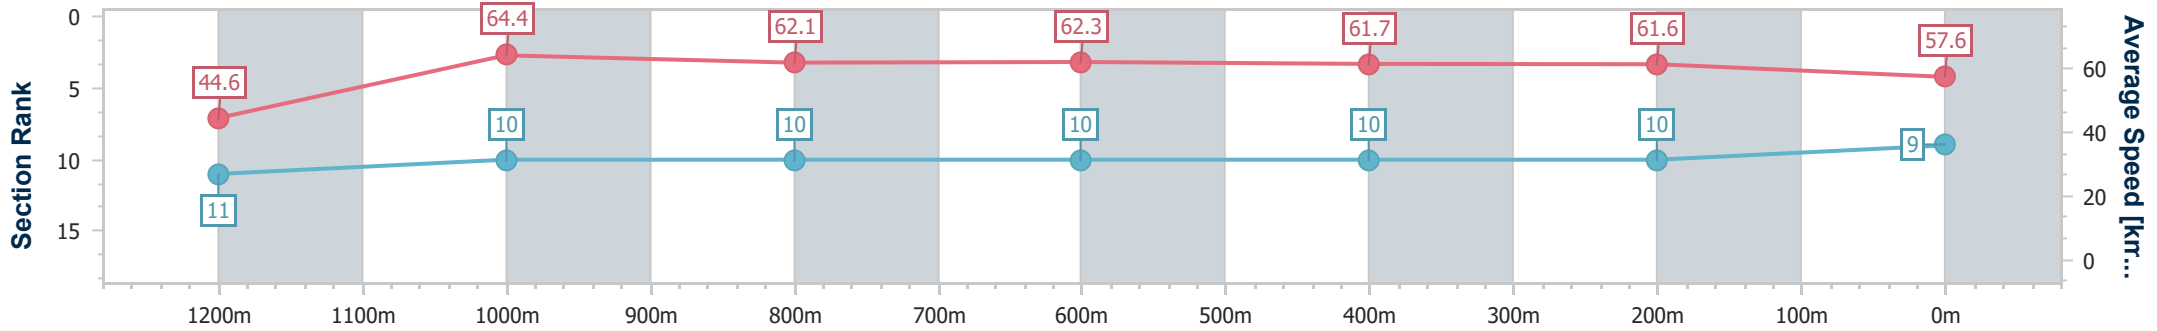

- [] Ranking at each section and finish
- .-.- No data available at this section
- NA No data available

Horse/Jockey Name	Gripping
Final Rank	9
Fastest Section Time (Section)	0:11.18 (1200m)
Top Speed [km/h] (Section)	64.9 (1200m)
Race State	Finished

Doomben QLD Professional

Race 6: XXXX GOLD Class 1 Plate - 1350m

01 February 2024 - 16:00

Track Rating: Soft 7, Weather: Fine, Rail Position: +11m Entire

BRISBANE RACING CLUB

Section	Overall	1200m	1000m	800m	600m	400m	200m
Section Times	1:22.16 [9] (0:12.09)	1:10.07 [11] (0:11.18)	0:58.89 [10] (0:11.61)	0:47.28 [10] (0:11.58)	0:35.70 [10] (0:11.56)	0:24.14 [10] (0:11.65)	0:12.49 [10] (0:12.49)
Average Speed [km/h]	44.6	64.4	62.1	62.3	61.7	61.6	57.6
Top Speed [km/h]	64.2	64.9	63.4	63.8	62.4	63.0	60.1
Avg. Dist. to Rail [m]	6.4	0.2	0.2	0.4	1.0	2.1	2.0
Avg. Stride Freq. [Hz]	2.1	2.3	2.3	2.3	2.3	2.2	2.2
Avg. Stride Length [m]	6.0	7.8	7.6	7.6	7.6	7.7	7.5

- [] Ranking at each section and finish
- .-.- No data available at this section
- NA No data available

Horse/Jockey Name	The Boi
Final Rank	10
Fastest Section Time (Section)	0:11.15 (1200m)
Top Speed [km/h] (Section)	65.8 (1200m)
Race State	Finished