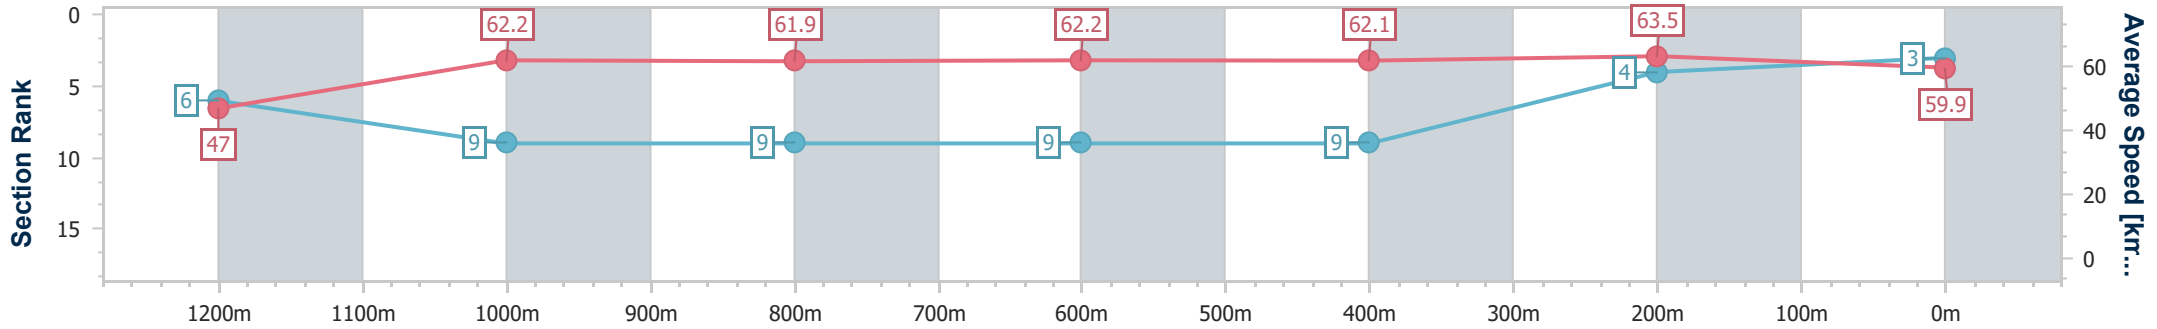

Doomben QLD Professional

Race 6: XXXX GOLD Class 1 Plate - 1350m

01 February 2024 - 16:00

Track Rating: Soft 7, Weather: Fine, Rail Position: +11m Entire

BRISBANE RACING CLUB

Section	Overall	1200m	1000m	800m	600m	400m	200m
Section Times	1:21.29 [3] (0:11.49)	1:09.80 [6] (0:11.56)	0:58.24 [9] (0:11.69)	0:46.55 [9] (0:11.58)	0:34.97 [9] (0:11.62)	0:23.35 [9] (0:11.36)	0:11.99 [4] (0:11.99)
Average Speed [km/h]	47.0	62.2	61.9	62.2	62.1	63.5	59.9
Top Speed [km/h]	64.0	63.3	63.3	63.5	62.6	64.8	63.9
Avg. Dist. to Rail [m]	4.4	1.7	1.2	0.4	0.2	1.8	2.9
Avg. Stride Freq. [Hz]	2.2	2.2	2.2	2.2	2.2	2.3	2.2
Avg. Stride Length [m]	6.0	7.7	7.8	7.8	7.7	7.7	7.4