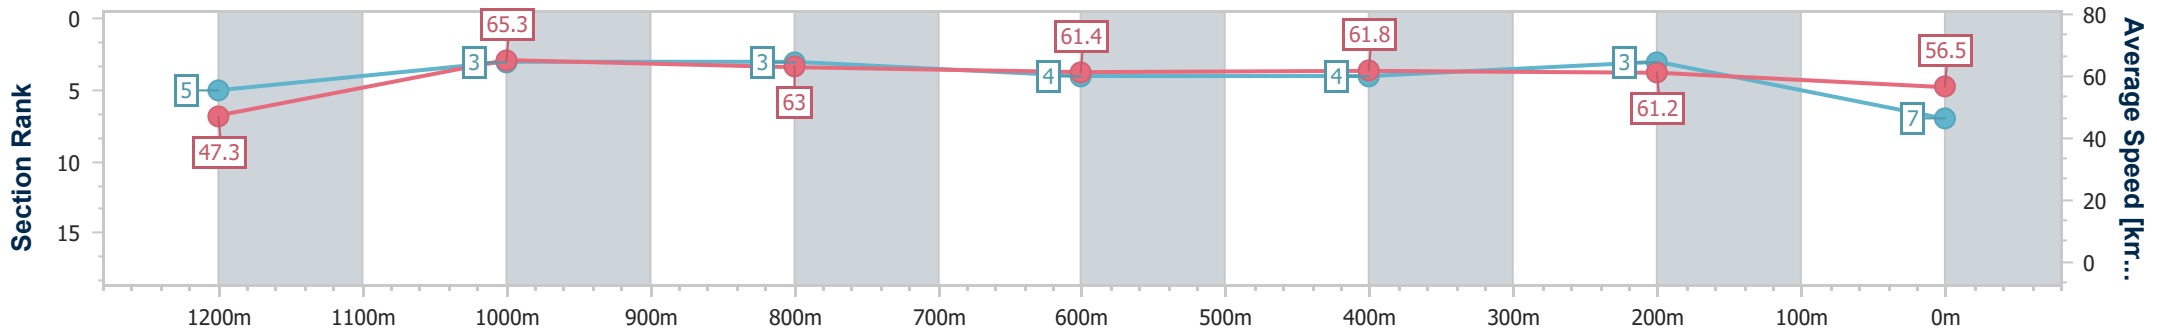

Doomben QLD Professional

Race 6: XXXX GOLD Class 1 Plate - 1350m

01 February 2024 - 16:00

Track Rating: Soft 7, Weather: Fine, Rail Position: +11m Entire

BRISBANE RACING CLUB

Section	Overall	1200m	1000m	800m	600m	400m	200m
Section Times	1:21.90 [7] (0:11.42)	1:10.48 [5] (0:11.03)	0:59.45 [3] (0:11.43)	0:48.02 [3] (0:11.78)	0:36.24 [4] (0:11.76)	0:24.48 [4] (0:11.76)	0:12.72 [3] (0:12.72)
Average Speed [km/h]	47.3	65.3	63.0	61.4	61.8	61.2	56.5
Top Speed [km/h]	64.0	67.0	64.4	63.2	62.8	62.7	59.3
Avg. Dist. to Rail [m]	4.5	0.4	0.6	0.7	1.3	0.4	0.6
Avg. Stride Freq. [Hz]	2.3	2.4	2.4	2.3	2.3	2.3	2.3
Avg. Stride Length [m]	5.8	7.4	7.4	7.3	7.3	7.3	7.0