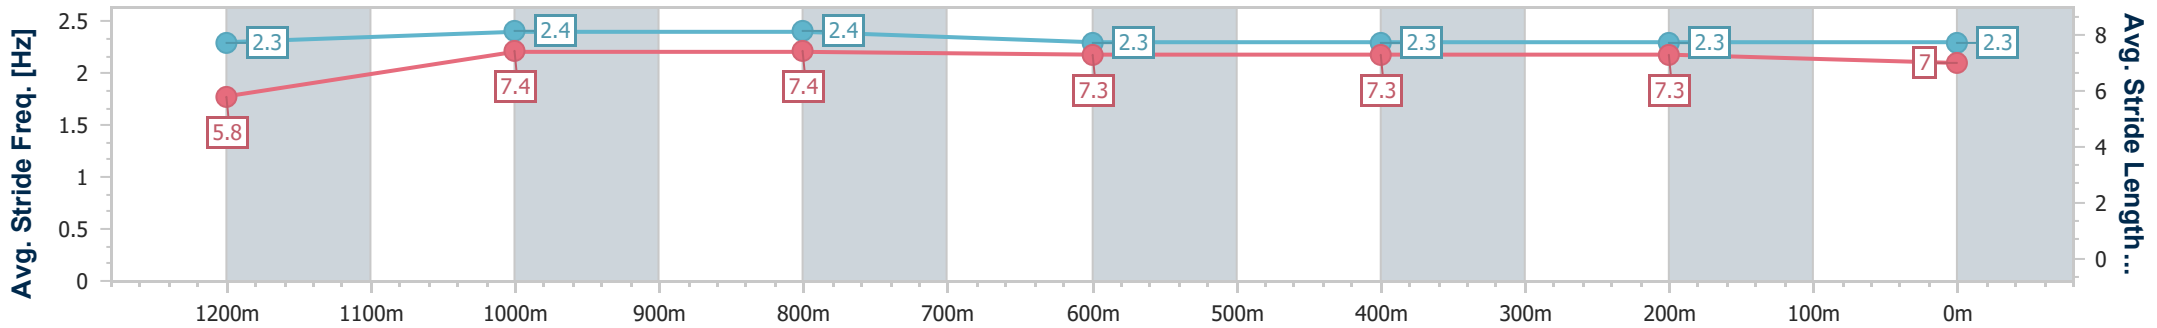

Doomben QLD Professional

Race 6: XXXX GOLD Class 1 Plate - 1350m

01 February 2024 - 16:00

Track Rating: Soft 7, Weather: Fine, Rail Position: +11m Entire

BRISBANE RACING CLUB

Section	Overall	1200m	1000m	800m	600m	400m	200m
Section Times	1:21.90 [7] (0:11.42)	1:10.48 [5] (0:11.03)	0:59.45 [3] (0:11.43)	0:48.02 [3] (0:11.78)	0:36.24 [4] (0:11.76)	0:24.48 [4] (0:11.76)	0:12.72 [3] (0:12.72)
Average Speed [km/h]	47.3	65.3	63.0	61.4	61.8	61.2	56.5
Top Speed [km/h]	64.0	67.0	64.4	63.2	62.8	62.7	59.3
Avg. Dist. to Rail [m]	4.5	0.4	0.6	0.7	1.3	0.4	0.6
Avg. Stride Freq. [Hz]	2.3	2.4	2.4	2.3	2.3	2.3	2.3
Avg. Stride Length [m]	5.8	7.4	7.4	7.3	7.3	7.3	7.0