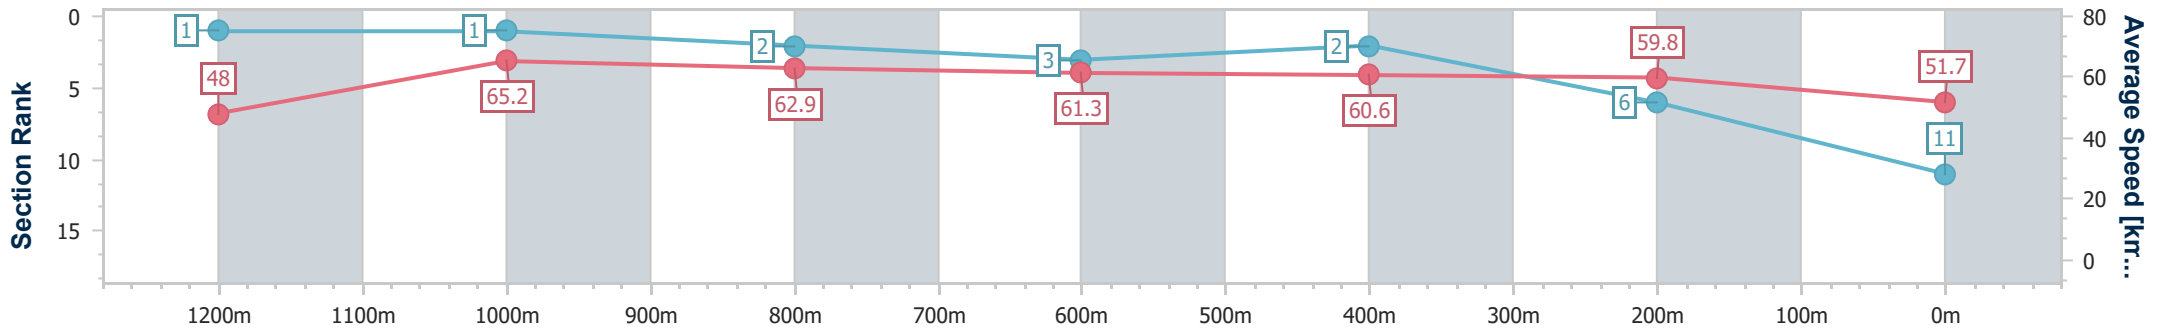

- [] Ranking at each section and finish
- .-.- No data available at this section
- NA No data available

Horse/Jockey Name	The Player
Final Rank	11
Fastest Section Time (Section)	0:11.06 (1200m)
Top Speed [km/h] (Section)	67.4 (Overall)
Race State	Finished

Doomben QLD Professional

Race 6: XXXX GOLD Class 1 Plate - 1350m

01 February 2024 - 16:00

Track Rating: Soft 7, Weather: Fine, Rail Position: +11m Entire

BRISBANE RACING CLUB

Section	Overall	1200m	1000m	800m	600m	400m	200m
Section Times	1:23.25 [11] (0:11.20)	1:12.05 [1] (0:11.06)	1:00.99 [1] (0:11.51)	0:49.48 [2] (0:11.82)	0:37.66 [3] (0:11.77)	0:25.89 [2] (0:12.01)	0:13.88 [6] (0:13.88)
Average Speed [km/h]	48.0	65.2	62.9	61.3	60.6	59.8	51.7
Top Speed [km/h]	67.4	67.3	64.8	62.5	61.3	60.8	56.8
Avg. Dist. to Rail [m]	7.1	3.4	2.0	1.0	1.6	2.1	0.8
Avg. Stride Freq. [Hz]	2.2	2.4	2.3	2.3	2.3	2.3	2.2
Avg. Stride Length [m]	6.0	7.6	7.6	7.4	7.3	7.3	6.7

- [] Ranking at each section and finish
- .-.- No data available at this section
- NA No data available