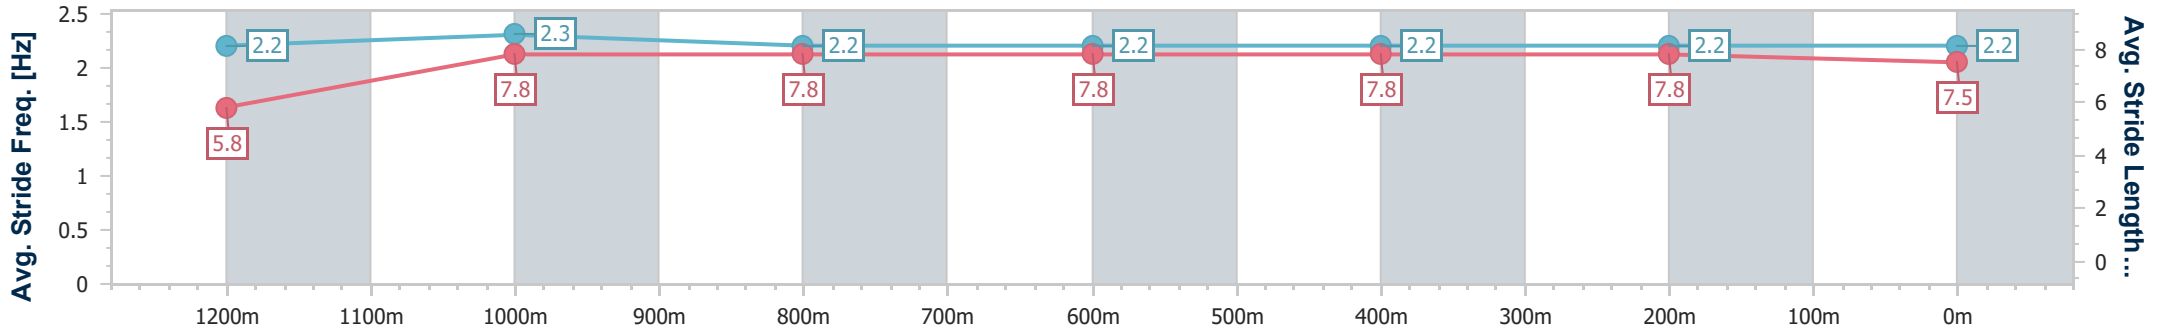

Doomben QLD Professional

Race 6: XXXX GOLD Class 1 Plate - 1350m

01 February 2024 - 16:00

Track Rating: Soft 7, Weather: Fine, Rail Position: +11m Entire

BRISBANE RACING CLUB

Section	Overall	1200m	1000m	800m	600m	400m	200m
Section Times	1:21.69 [4] (0:11.52)	1:10.17 [7] (0:11.22)	0:58.95 [7] (0:11.52)	0:47.43 [7] (0:11.74)	0:35.69 [7] (0:11.71)	0:23.98 [7] (0:11.59)	0:12.39 [5] (0:12.39)
Average Speed [km/h]	46.9	64.1	62.8	62.0	62.0	62.3	58.1
Top Speed [km/h]	63.7	65.4	63.9	63.7	62.9	63.9	60.8
Avg. Dist. to Rail [m]	3.5	0.9	1.4	2.2	1.5	2.2	3.4
Avg. Stride Freq. [Hz]	2.2	2.3	2.2	2.2	2.2	2.2	2.2
Avg. Stride Length [m]	5.8	7.8	7.8	7.8	7.8	7.8	7.5