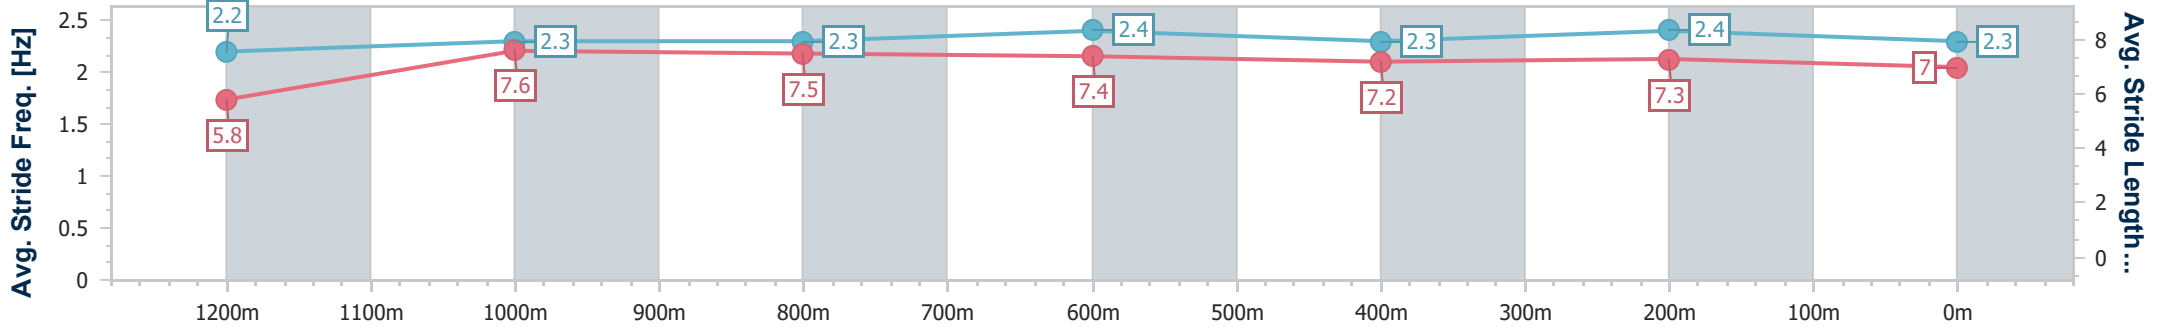

Doomben QLD Professional

Race 6: XXXX GOLD Class 1 Plate - 1350m

01 February 2024 - 16:00

Track Rating: Soft 7, Weather: Fine, Rail Position: +11m Entire

BRISBANE RACING CLUB

Section	Overall	1200m	1000m	800m	600m	400m	200m
Section Times	1:22.13 [8] (0:11.89)	1:10.24 [10] (0:11.38)	0:58.86 [11] (0:11.78)	0:47.08 [11] (0:11.45)	0:35.63 [11] (0:11.73)	0:23.90 [11] (0:11.53)	0:12.37 [11] (0:12.37)
Average Speed [km/h]	45.3	63.4	61.4	63.2	61.3	62.5	58.3
Top Speed [km/h]	63.1	64.2	63.3	64.8	62.4	63.2	61.2
Avg. Dist. to Rail [m]	8.0	1.2	1.2	1.0	0.3	0.5	2.3
Avg. Stride Freq. [Hz]	2.2	2.3	2.3	2.4	2.3	2.4	2.3
Avg. Stride Length [m]	5.8	7.6	7.5	7.4	7.2	7.3	7.0

- [] Ranking at each section and finish
- .-.- No data available at this section
- NA No data available

Horse/Jockey Name	Gripping
Final Rank	9
Fastest Section Time (Section)	0:11.18 (1200m)
Top Speed [km/h] (Section)	64.9 (1200m)
Race State	Finished