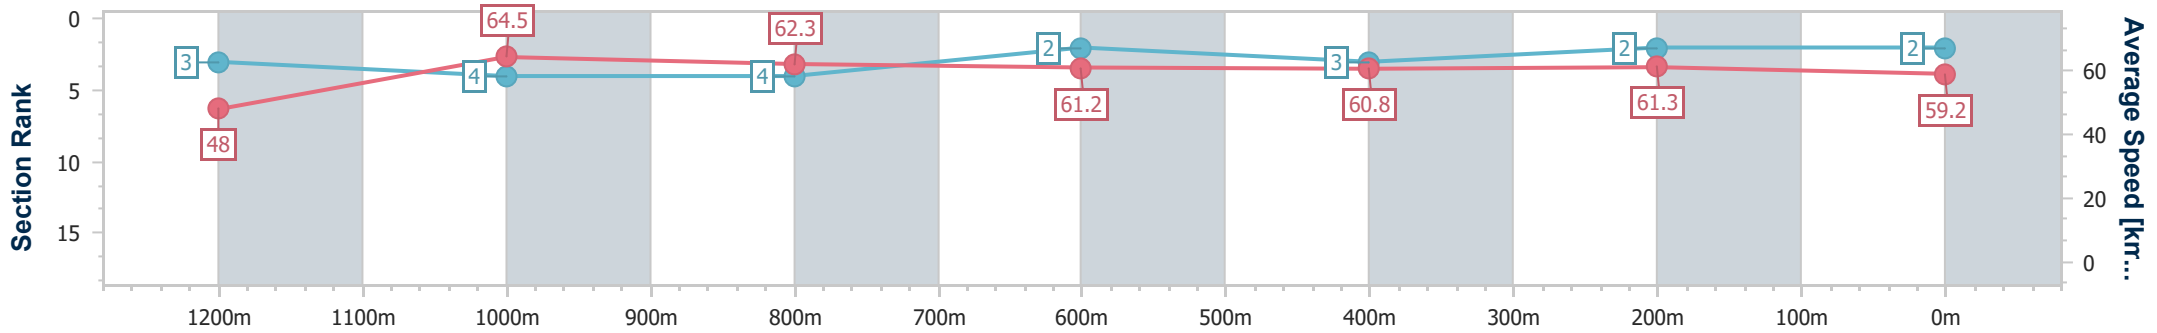

Doomben QLD Professional

Race 6: XXXX GOLD Class 1 Plate - 1350m

01 February 2024 - 16:00

Track Rating: Soft 7, Weather: Fine, Rail Position: +11m Entire

BRISBANE RACING CLUB

Section	Overall	1200m	1000m	800m	600m	400m	200m
Section Times	1:21.25 [2] (0:11.28)	1:09.97 [3] (0:11.17)	0:58.80 [4] (0:11.45)	0:47.35 [4] (0:11.69)	0:35.66 [2] (0:11.81)	0:23.85 [3] (0:11.68)	0:12.17 [2] (0:12.17)
Average Speed [km/h]	48.0	64.5	62.3	61.2	60.8	61.3	59.2
Top Speed [km/h]	63.4	65.0	64.1	62.4	61.9	62.5	61.2
Avg. Dist. to Rail [m]	2.0	2.8	2.1	1.4	1.0	1.5	0.6
Avg. Stride Freq. [Hz]	2.1	2.3	2.2	2.2	2.2	2.2	2.2
Avg. Stride Length [m]	6.4	7.9	7.9	7.7	7.8	7.7	7.4