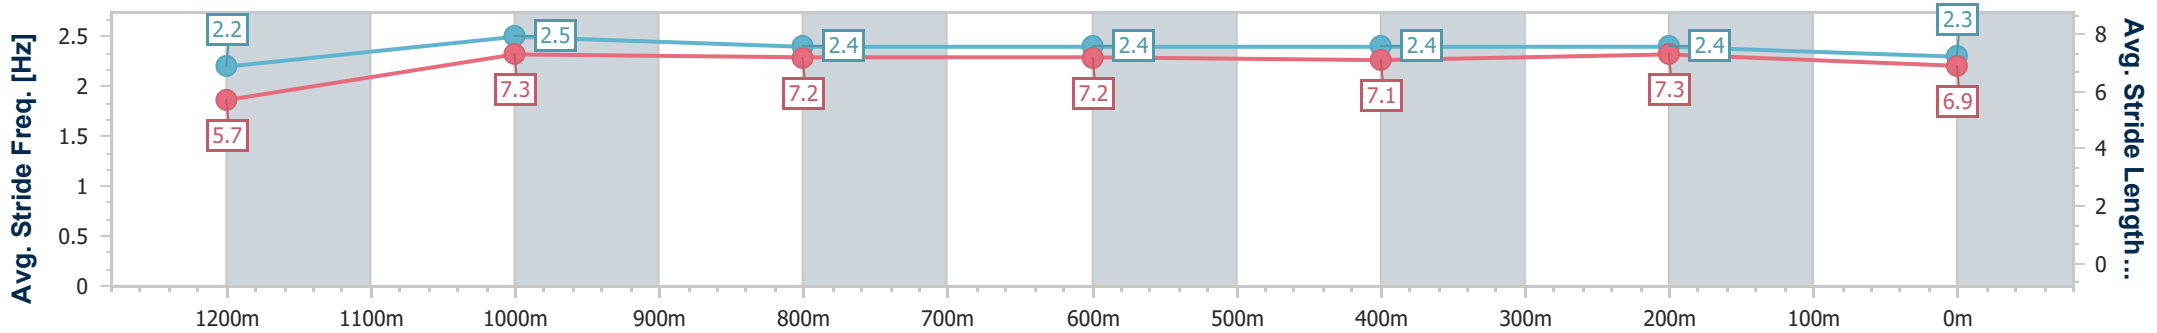

- [] Ranking at each section and finish
- .-.- No data available at this section
- NA No data available

Horse/Jockey Name	Spirit Of Giving
Final Rank	5
Fastest Section Time (Section)	0:11.14 (1200m)
Top Speed [km/h] (Section)	65.8 (1200m)
Race State	Finished

Doomben QLD Professional

Race 6: XXXX GOLD Class 1 Plate - 1350m

01 February 2024 - 16:00

Track Rating: Soft 7, Weather: Fine, Rail Position: +11m Entire

BRISBANE RACING CLUB

Section	Overall	1200m	1000m	800m	600m	400m	200m
Section Times	1:21.76 [5] (0:11.85)	1:09.91 [9] (0:11.14)	0:58.77 [8] (0:11.64)	0:47.13 [8] (0:11.54)	0:35.59 [8] (0:11.68)	0:23.91 [8] (0:11.54)	0:12.37 [7] (0:12.37)
Average Speed [km/h]	45.8	64.6	61.8	62.2	61.6	62.4	58.1
Top Speed [km/h]	64.7	65.8	64.4	65.1	62.5	63.5	61.0
Avg. Dist. to Rail [m]	6.4	0.6	0.4	0.5	0.4	0.9	0.8
Avg. Stride Freq. [Hz]	2.2	2.5	2.4	2.4	2.4	2.4	2.3
Avg. Stride Length [m]	5.7	7.3	7.2	7.2	7.1	7.3	6.9

- [] Ranking at each section and finish
- .-.- No data available at this section
- NA No data available

Horse/Jockey Name	The Wellian
Final Rank	6
Fastest Section Time (Section)	0:11.16 (1200m)
Top Speed [km/h] (Section)	65.6 (1200m)
Race State	Finished