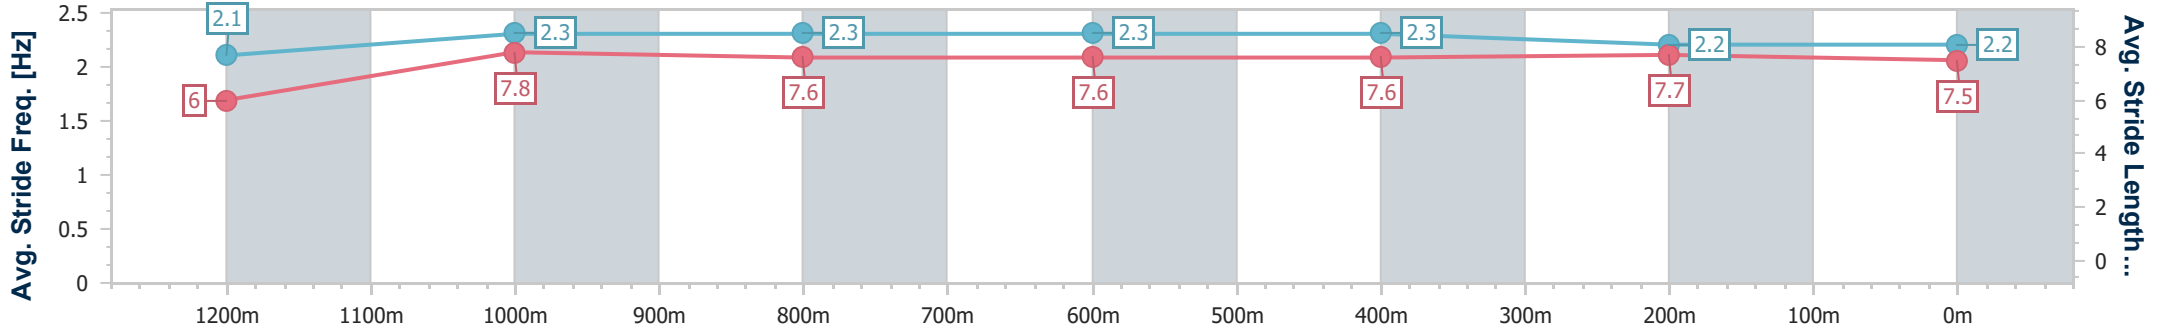

- [] Ranking at each section and finish
- .-.- No data available at this section
- NA No data available

Horse/Jockey Name	Gripping
Final Rank	9
Fastest Section Time (Section)	0:11.18 (1200m)
Top Speed [km/h] (Section)	64.9 (1200m)
Race State	Finished

Doomben QLD Professional

Race 6: XXXX GOLD Class 1 Plate - 1350m

01 February 2024 - 16:00

Track Rating: Soft 7, Weather: Fine, Rail Position: +11m Entire

BRISBANE RACING CLUB

Section	Overall	1200m	1000m	800m	600m	400m	200m
Section Times	1:22.16 [9] (0:12.09)	1:10.07 [11] (0:11.18)	0:58.89 [10] (0:11.61)	0:47.28 [10] (0:11.58)	0:35.70 [10] (0:11.56)	0:24.14 [10] (0:11.65)	0:12.49 [10] (0:12.49)
Average Speed [km/h]	44.6	64.4	62.1	62.3	61.7	61.6	57.6
Top Speed [km/h]	64.2	64.9	63.4	63.8	62.4	63.0	60.1
Avg. Dist. to Rail [m]	6.4	0.2	0.2	0.4	1.0	2.1	2.0
Avg. Stride Freq. [Hz]	2.1	2.3	2.3	2.3	2.3	2.2	2.2
Avg. Stride Length [m]	6.0	7.8	7.6	7.6	7.6	7.7	7.5

- [] Ranking at each section and finish
- .-.- No data available at this section
- NA No data available

Horse/Jockey Name	The Boi
Final Rank	10
Fastest Section Time (Section)	0:11.15 (1200m)
Top Speed [km/h] (Section)	65.8 (1200m)
Race State	Finished