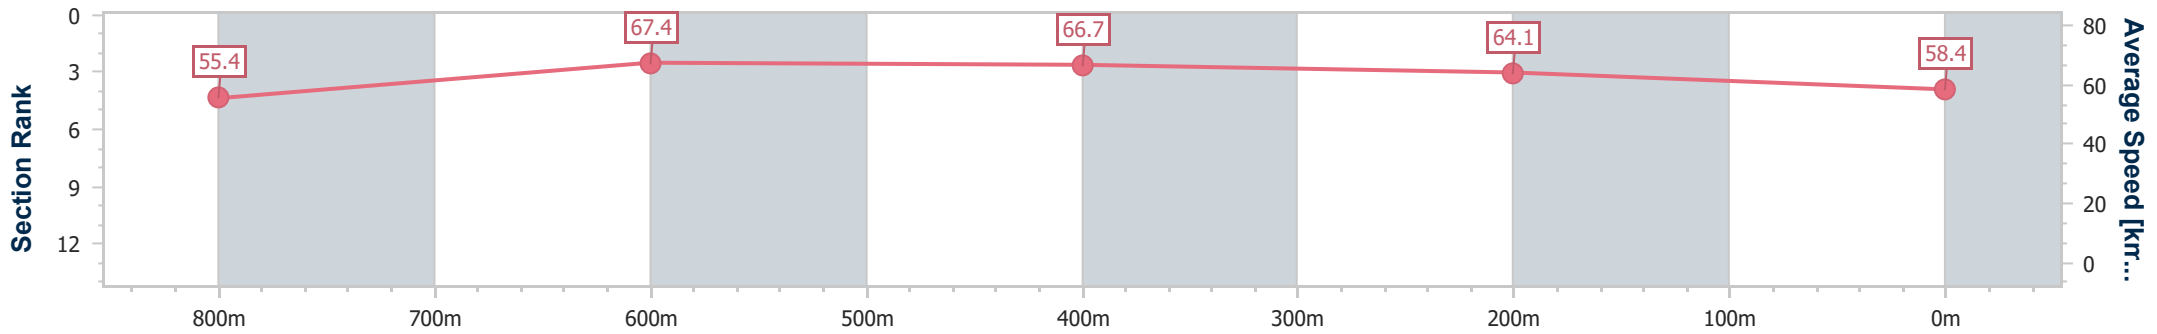

Horse/Jockey Name	Lets Dance Jandy
Final Rank	5
Fastest Section Time (Section)	0:10.76 (800m)
Top Speed [km/h] (Section)	69.2 (Overall)
Race State	Finished

Eagle Farm QLD Professional
Race 2: BECOME A BRC MEMBER Class 1 Handicap - 1000m
03 February 2024 - 12:49
Track Rating: Good 4, Weather: Fine, Rail Position: +3m Entire

BRISBANE
RACING CLUB

Section	Overall	800m	600m	400m	200m
Section Times	0:58.18 [5] (0:13.09)	0:45.09 [1] (0:10.76)	0:34.33 [2] (0:10.77)	0:23.56 [2] (0:11.21)	0:12.35 [4] (0:12.35)
Average Speed [km/h]	55.4	67.4	66.7	64.1	58.4
Top Speed [km/h]	69.2	68.4	68.4	66.7	61.8
Avg. Dist. to Rail [m]	4.5	2.1	1.2	0.5	1.0
Avg. Stride Freq. [Hz]	2.5	2.5	2.6	2.6	2.4
Avg. Stride Length [m]	6.0	7.4	7.2	7.0	6.8

- [ ] Ranking at each section and finish
- -.-.- No data available at this section
- NA No data available