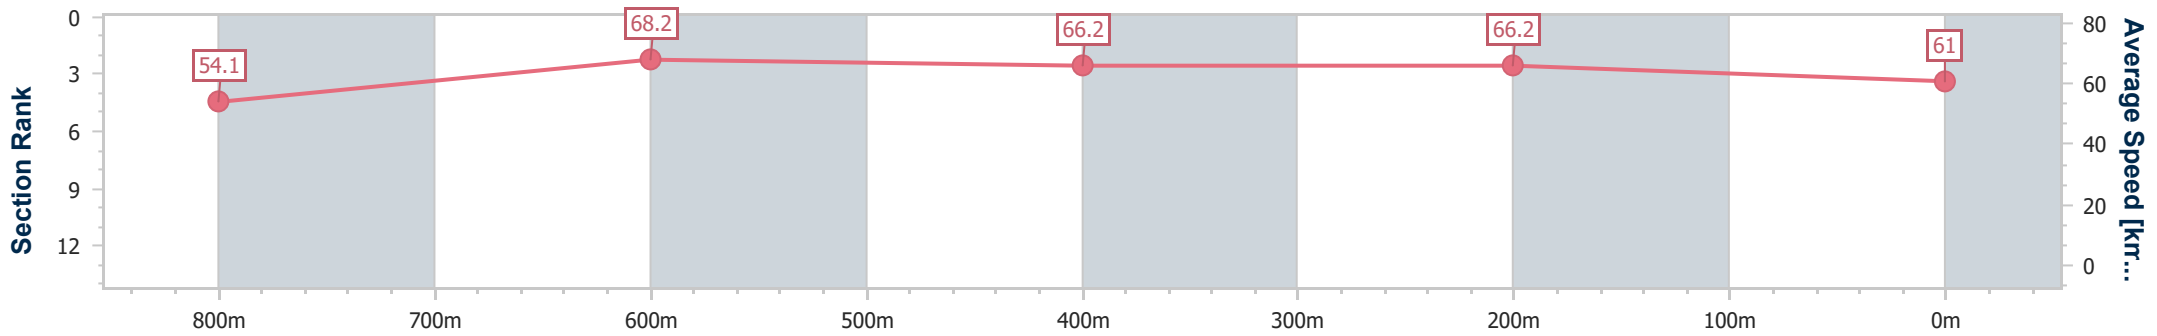

Horse/Jockey Name	Sooblond
Final Rank	2
Fastest Section Time (Section)	0:10.58 (800m)
Top Speed [km/h] (Section)	68.8 (800m)
Race State	Finished

Eagle Farm QLD Professional
Race 2: BECOME A BRC MEMBER Class 1 Handicap - 1000m
03 February 2024 - 12:49
Track Rating: Good 4, Weather: Fine, Rail Position: +3m Entire

BRISBANE
RACING CLUB

Section	Overall	800m	600m	400m	200m
Section Times	0:57.54 [2] (0:13.31)	0:44.23 [5] (0:10.58)	0:33.65 [3] (0:10.98)	0:22.67 [4] (0:10.87)	0:11.80 [3] (0:11.80)
Average Speed [km/h]	54.1	68.2	66.2	66.2	61.0
Top Speed [km/h]	68.4	68.8	67.6	67.9	64.2
Avg. Dist. to Rail [m]	1.2	0.5	2.1	2.4	1.4
Avg. Stride Freq. [Hz]	2.4	2.5	2.5	2.5	2.5
Avg. Stride Length [m]	6.4	7.5	7.3	7.2	6.9

- [ ] Ranking at each section and finish
- -.-.-.- No data available at this section
- NA No data available