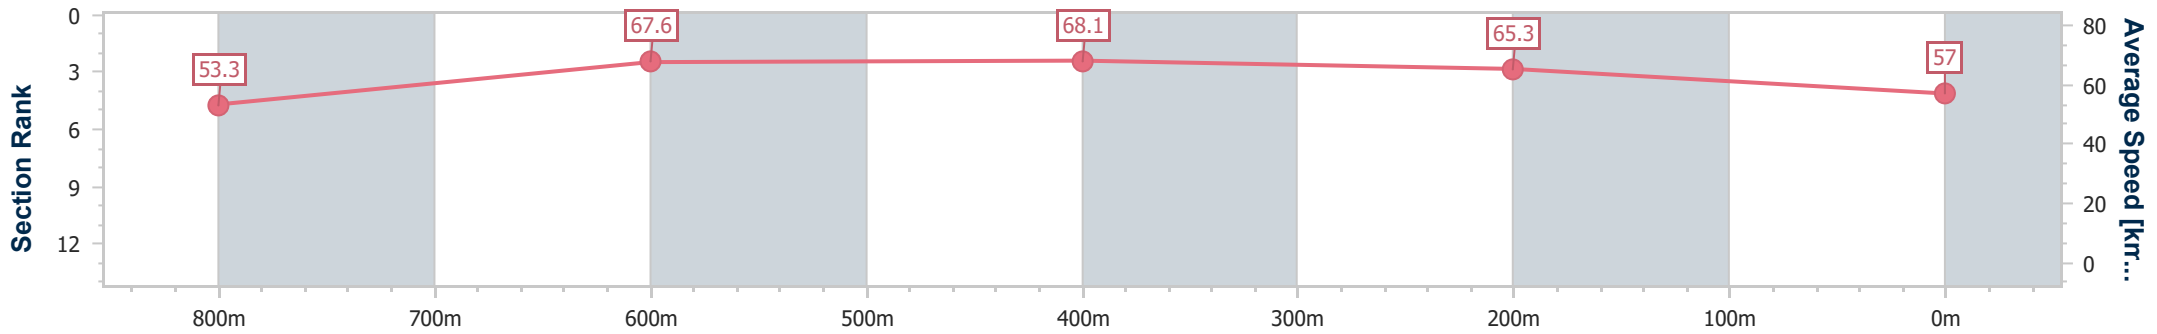

Horse/Jockey Name	Sonny Daze
Final Rank	9
Fastest Section Time (Section)	0:10.73 (800m)
Top Speed [km/h] (Section)	69.4 (600m)
Race State	Finished

Eagle Farm QLD Professional
Race 2: BECOME A BRC MEMBER Class 1 Handicap - 1000m
03 February 2024 - 12:49
Track Rating: Good 4, Weather: Fine, Rail Position: +3m Entire

BRISBANE
RACING CLUB

Section	Overall	800m	600m	400m	200m
Section Times	0:58.74 [9] (0:13.62)	0:45.12 [7] (0:10.73)	0:34.39 [7] (0:10.73)	0:23.66 [6] (0:11.02)	0:12.64 [7] (0:12.64)
Average Speed [km/h]	53.3	67.6	68.1	65.3	57.0
Top Speed [km/h]	68.1	68.3	69.4	68.7	62.3
Avg. Dist. to Rail [m]	5.2	2.0	2.7	7.0	6.2
Avg. Stride Freq. [Hz]	2.3	2.3	2.4	2.4	2.2
Avg. Stride Length [m]	6.4	8.1	8.0	7.6	7.2

- [ ] Ranking at each section and finish
- -.-.- No data available at this section
- NA No data available