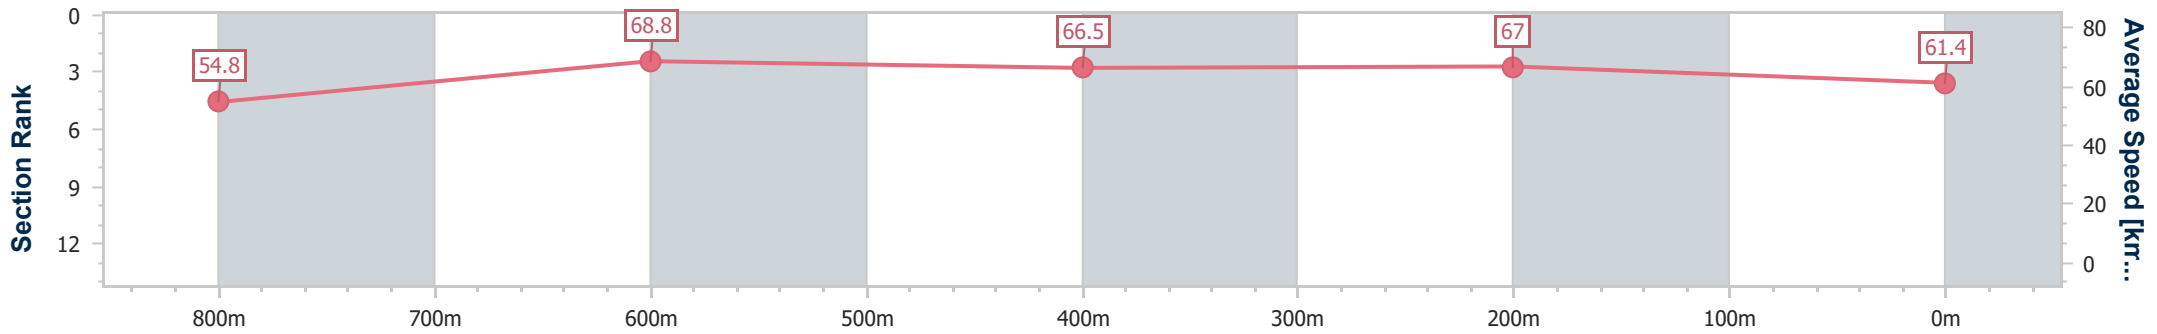

Horse/Jockey Name	She's A Rogue
Final Rank	1
Fastest Section Time (Section)	0:10.48 (800m)
Top Speed [km/h] (Section)	70.7 (800m)
Race State	Finished

Eagle Farm QLD Professional
Race 2: BECOME A BRC MEMBER Class 1 Handicap - 1000m
03 February 2024 - 12:49
Track Rating: Good 4, Weather: Fine, Rail Position: +3m Entire

BRISBANE
RACING CLUB

Section	Overall	800m	600m	400m	200m
Section Times	0:56.90 [1] (0:13.12)	0:43.78 [2] (0:10.48)	0:33.30 [1] (0:10.84)	0:22.46 [1] (0:10.75)	0:11.71 [1] (0:11.71)
Average Speed [km/h]	54.8	68.8	66.5	67.0	61.4
Top Speed [km/h]	69.6	70.7	67.7	68.0	64.6
Avg. Dist. to Rail [m]	2.6	0.1	0.3	0.8	1.8
Avg. Stride Freq. [Hz]	2.4	2.5	2.4	2.5	2.4
Avg. Stride Length [m]	6.4	7.6	7.6	7.5	7.3

- [ ] Ranking at each section and finish
- -.-.- No data available at this section
- NA No data available