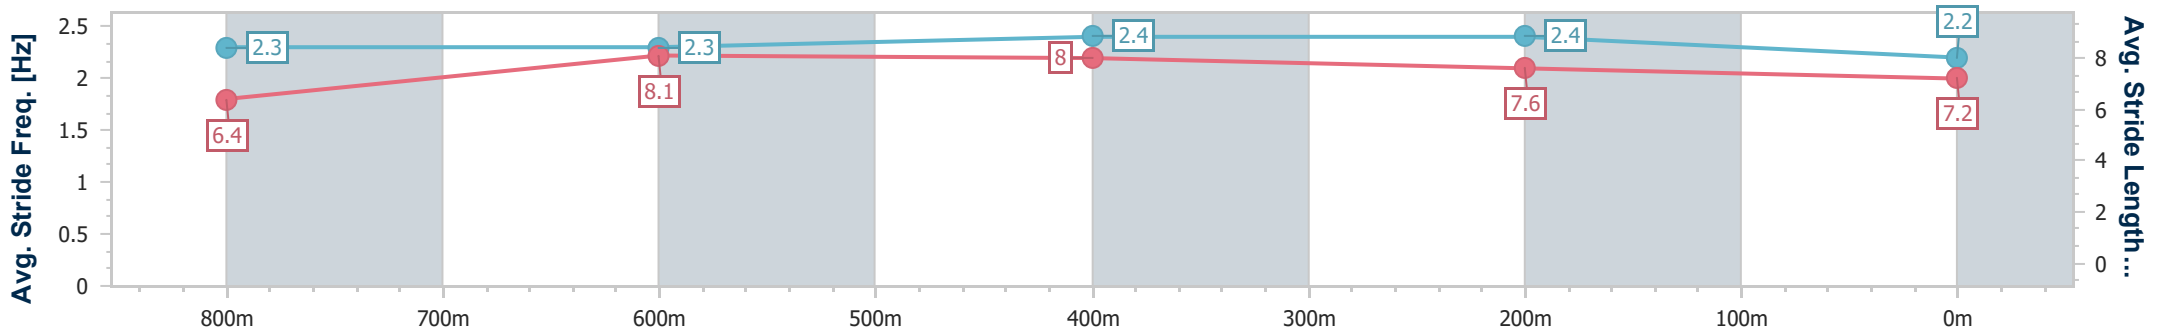

- [] Ranking at each section and finish
- .-.- No data available at this section
- NA No data available

Horse/Jockey Name	Sonny Daze
Final Rank	9
Fastest Section Time (Section)	0:10.73 (800m)
Top Speed [km/h] (Section)	69.4 (600m)
Race State	Finished

- [] Ranking at each section and finish
- .-.- No data available at this section
- NA No data available

Horse/Jockey Name	Final Illusionist
Final Rank	8
Fastest Section Time (Section)	--:--
Top Speed [km/h] (Section)	--
Race State	DidNotTrack