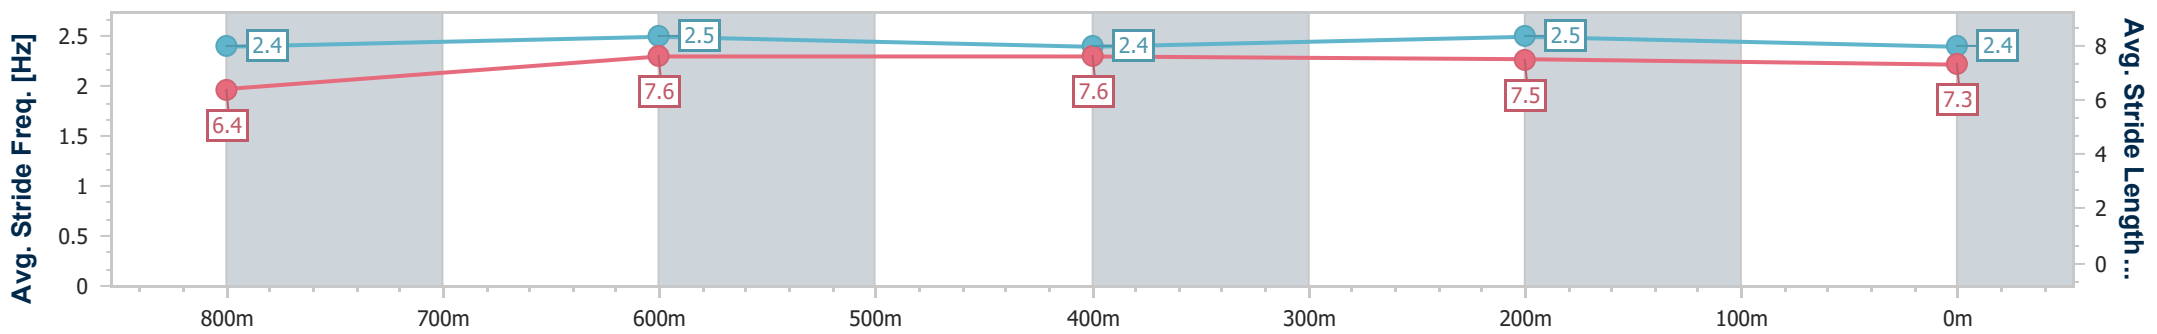

Horse/Jockey Name	She's A Rogue
Final Rank	1
Fastest Section Time (Section)	0:10.48 (800m)
Top Speed [km/h] (Section)	70.7 (800m)
Race State	Finished

Eagle Farm QLD Professional
Race 2: BECOME A BRC MEMBER Class 1 Handicap - 1000m
03 February 2024 - 12:49
Track Rating: Good 4, Weather: Fine, Rail Position: +3m Entire

BRISBANE
RACING CLUB

Section	Overall	800m	600m	400m	200m
Section Times	0:56.90 [1] (0:13.12)	0:43.78 [2] (0:10.48)	0:33.30 [1] (0:10.84)	0:22.46 [1] (0:10.75)	0:11.71 [1] (0:11.71)
Average Speed [km/h]	54.8	68.8	66.5	67.0	61.4
Top Speed [km/h]	69.6	70.7	67.7	68.0	64.6
Avg. Dist. to Rail [m]	2.6	0.1	0.3	0.8	1.8
Avg. Stride Freq. [Hz]	2.4	2.5	2.4	2.5	2.4
Avg. Stride Length [m]	6.4	7.6	7.6	7.5	7.3

- [ ] Ranking at each section and finish
- -.-.- No data available at this section
- NA No data available