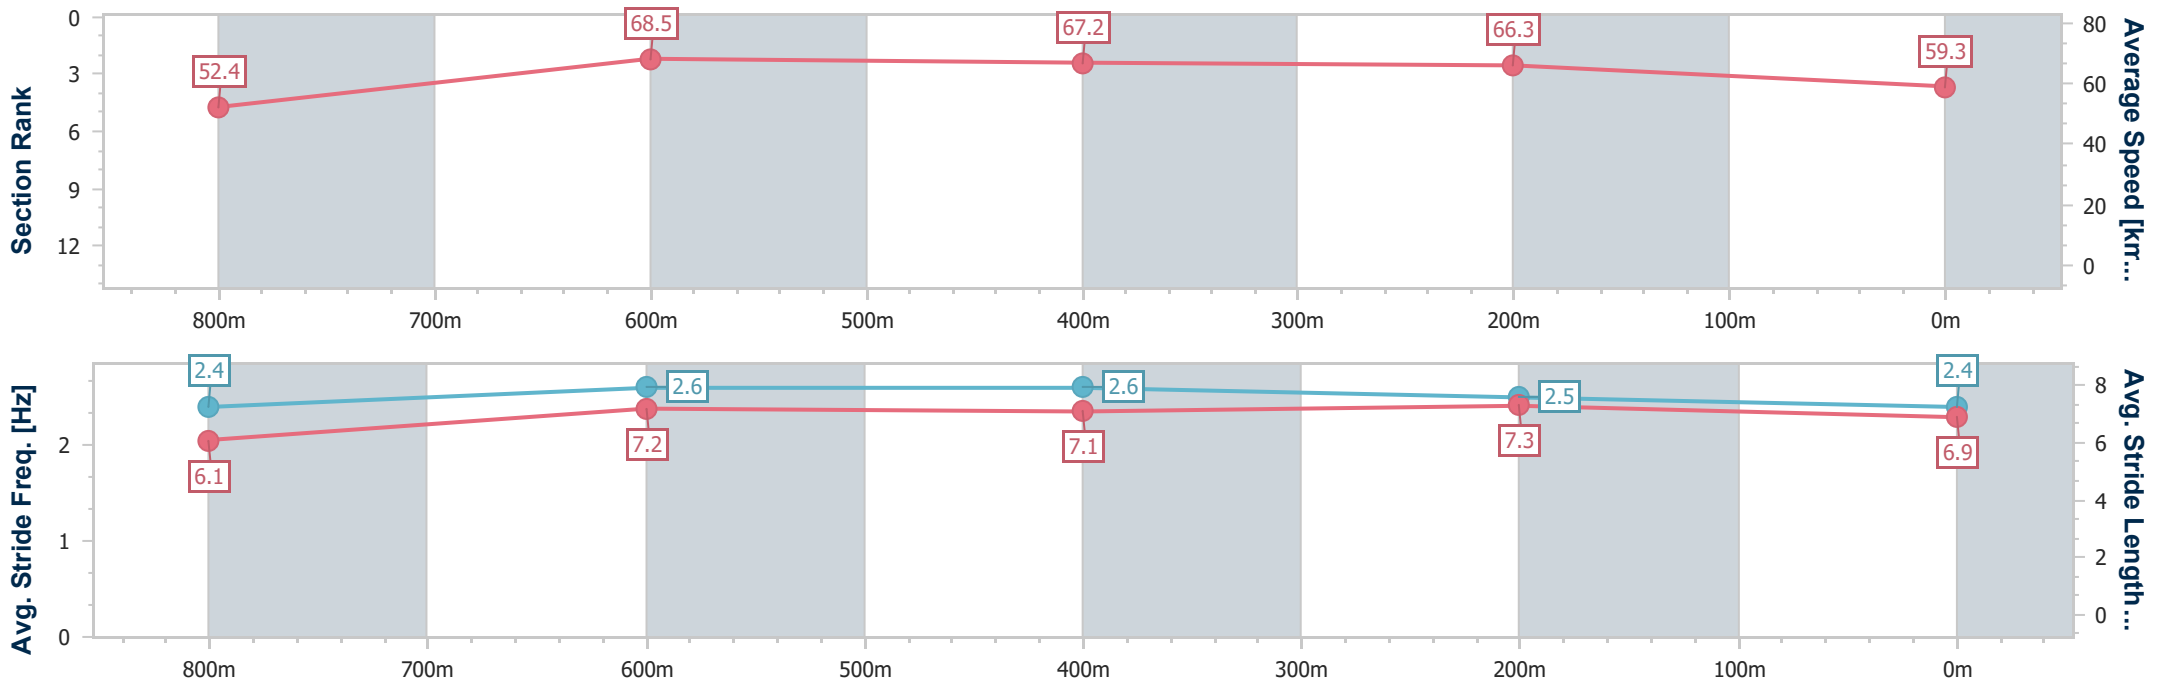

- [] Ranking at each section and finish
- .-.- No data available at this section
- NA No data available

Horse/Jockey Name	Just Looking
Final Rank	6
Fastest Section Time (Section)	0:10.57 (800m)
Top Speed [km/h] (Section)	69.1 (800m)
Race State	Finished

Eagle Farm QLD Professional

Race 2: BECOME A BRC MEMBER Class 1 Handicap - 1000m

03 February 2024 - 12:49

Track Rating: Good 4, Weather: Fine, Rail Position: +3m Entire

BRISBANE RACING CLUB

Section	Overall	800m	600m	400m	200m
Section Times	0:58.25 [6] (0:13.84)	0:44.41 [8] (0:10.57)	0:33.84 [8] (0:10.81)	0:23.03 [8] (0:10.88)	0:12.15 [6] (0:12.15)
Average Speed [km/h]	52.4	68.5	67.2	66.3	59.3
Top Speed [km/h]	67.7	69.1	68.3	68.3	64.0
Avg. Dist. to Rail [m]	6.1	1.3	2.1	7.3	7.7
Avg. Stride Freq. [Hz]	2.4	2.6	2.6	2.5	2.4
Avg. Stride Length [m]	6.1	7.2	7.1	7.3	6.9

- [] Ranking at each section and finish
- .-.- No data available at this section
- NA No data available

Horse/Jockey Name	Gotebo
Final Rank	7
Fastest Section Time (Section)	0:10.62 (800m)
Top Speed [km/h] (Section)	68.3 (800m)
Race State	Finished