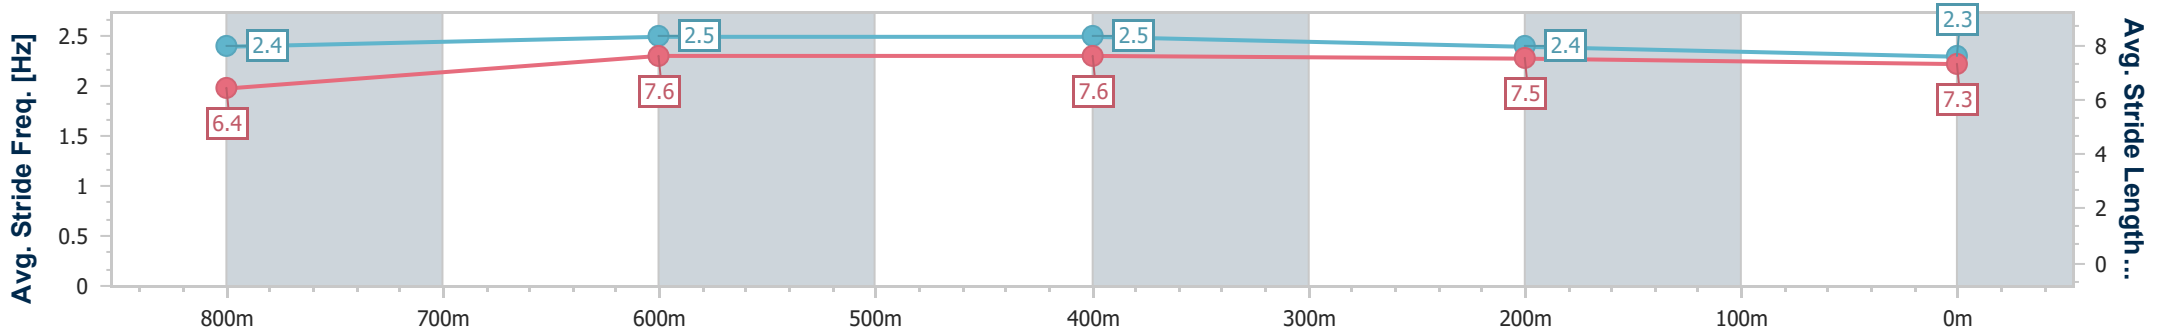

Horse/Jockey Name	Luvarchie
Final Rank	3
Fastest Section Time (Section)	0:10.76 (800m)
Top Speed [km/h] (Section)	69.2 (Overall)
Race State	Finished

Eagle Farm QLD Professional
Race 2: BECOME A BRC MEMBER Class 1 Handicap - 1000m
03 February 2024 - 12:49
Track Rating: Good 4, Weather: Fine, Rail Position: +3m Entire

BRISBANE
RACING CLUB

Section	Overall	800m	600m	400m	200m
Section Times	0:57.62 [3] (0:13.15)	0:44.47 [3] (0:10.76)	0:33.71 [4] (0:10.85)	0:22.86 [3] (0:10.91)	0:11.95 [2] (0:11.95)
Average Speed [km/h]	55.2	68.1	67.3	66.2	60.0
Top Speed [km/h]	69.2	68.8	69.1	67.9	63.4
Avg. Dist. to Rail [m]	6.8	3.5	3.2	4.8	1.9
Avg. Stride Freq. [Hz]	2.4	2.5	2.5	2.4	2.3
Avg. Stride Length [m]	6.4	7.6	7.6	7.5	7.3

- [ ] Ranking at each section and finish
- -.-.-.- No data available at this section
- NA No data available