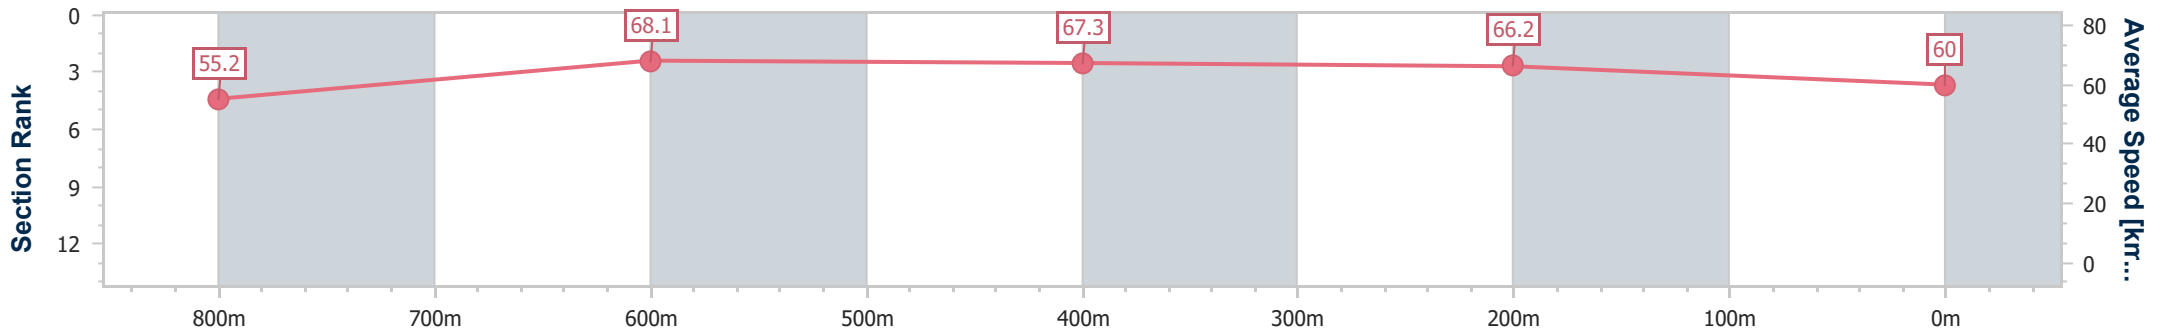

Horse/Jockey Name	Luvarchie
Final Rank	3
Fastest Section Time (Section)	0:10.76 (800m)
Top Speed [km/h] (Section)	69.2 (Overall)
Race State	Finished

Eagle Farm QLD Professional
Race 2: BECOME A BRC MEMBER Class 1 Handicap - 1000m
03 February 2024 - 12:49
Track Rating: Good 4, Weather: Fine, Rail Position: +3m Entire

BRISBANE
RACING CLUB

Section	Overall	800m	600m	400m	200m
Section Times	0:57.62 [3] (0:13.15)	0:44.47 [3] (0:10.76)	0:33.71 [4] (0:10.85)	0:22.86 [3] (0:10.91)	0:11.95 [2] (0:11.95)
Average Speed [km/h]	55.2	68.1	67.3	66.2	60.0
Top Speed [km/h]	69.2	68.8	69.1	67.9	63.4
Avg. Dist. to Rail [m]	6.8	3.5	3.2	4.8	1.9
Avg. Stride Freq. [Hz]	2.4	2.5	2.5	2.4	2.3
Avg. Stride Length [m]	6.4	7.6	7.6	7.5	7.3

- [ ] Ranking at each section and finish
- -.-.-.- No data available at this section
- NA No data available