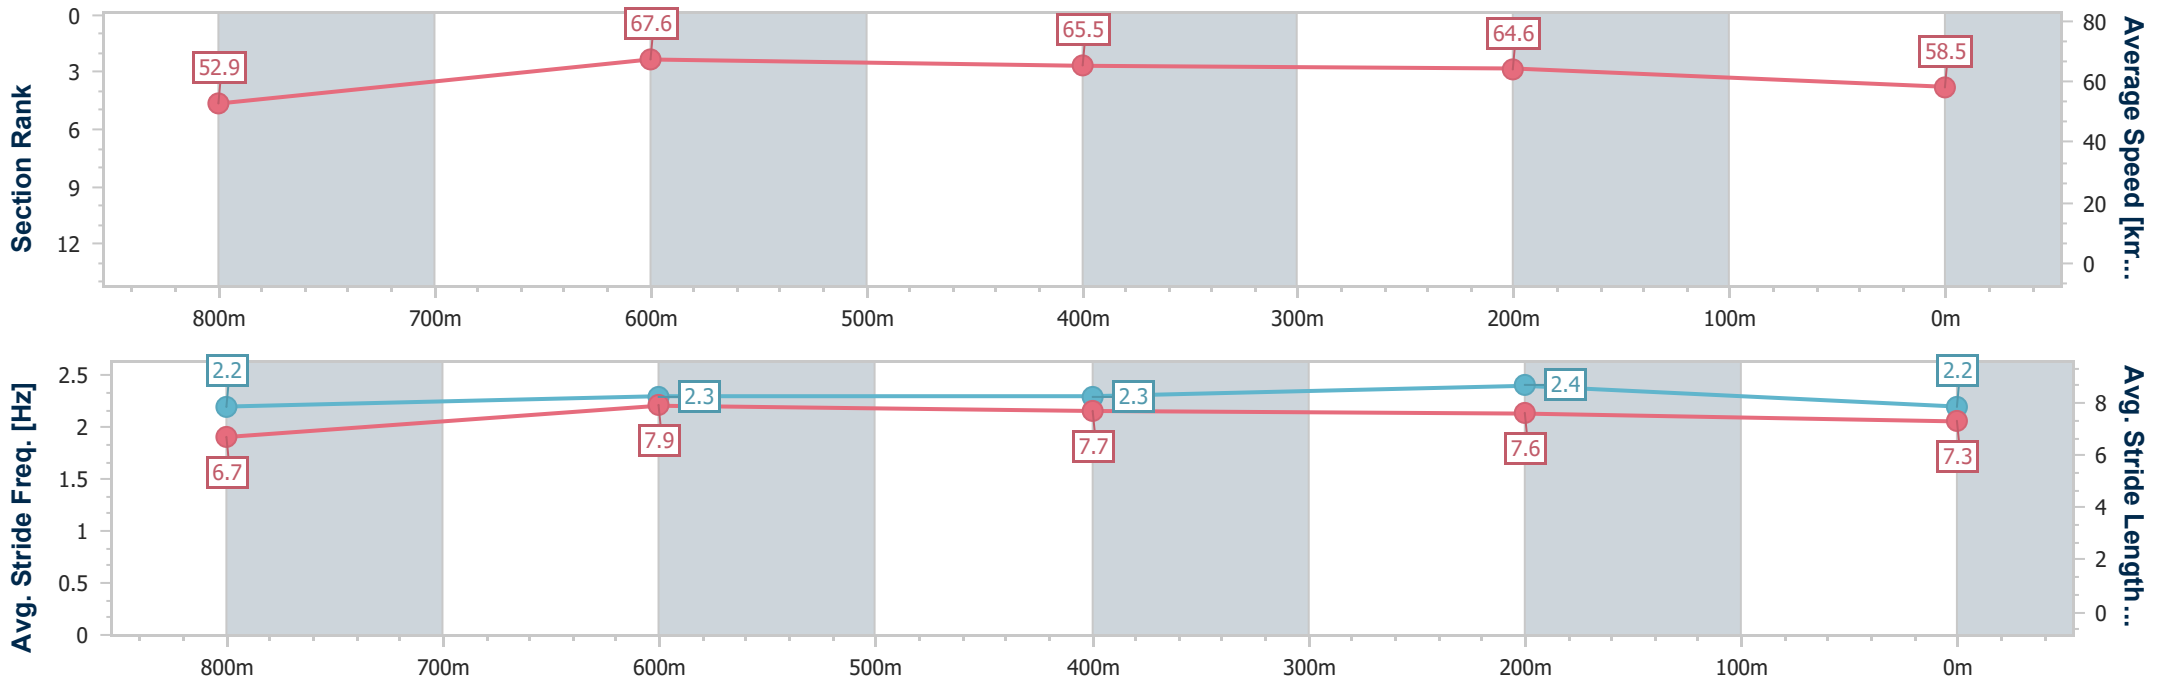

- [] Ranking at each section and finish
- .-.- No data available at this section
- NA No data available

Horse/Jockey Name	Gotebo
Final Rank	7
Fastest Section Time (Section)	0:10.62 (800m)
Top Speed [km/h] (Section)	68.3 (800m)
Race State	Finished

Eagle Farm QLD Professional
 Race 2: BECOME A BRC MEMBER Class 1 Handicap - 1000m
 03 February 2024 - 12:49
 Track Rating: Good 4, Weather: Fine, Rail Position: +3m Entire

BRISBANE
RACING CLUB

Section	Overall	800m	600m	400m	200m
Section Times	0:58.57 [7] (0:13.61)	0:44.96 [6] (0:10.62)	0:34.34 [6] (0:10.88)	0:23.46 [7] (0:11.14)	0:12.32 [8] (0:12.32)
Average Speed [km/h]	52.9	67.6	65.5	64.6	58.5
Top Speed [km/h]	68.0	68.3	66.1	66.0	62.1
Avg. Dist. to Rail [m]	0.5	1.0	2.2	1.5	2.1
Avg. Stride Freq. [Hz]	2.2	2.3	2.3	2.4	2.2
Avg. Stride Length [m]	6.7	7.9	7.7	7.6	7.3