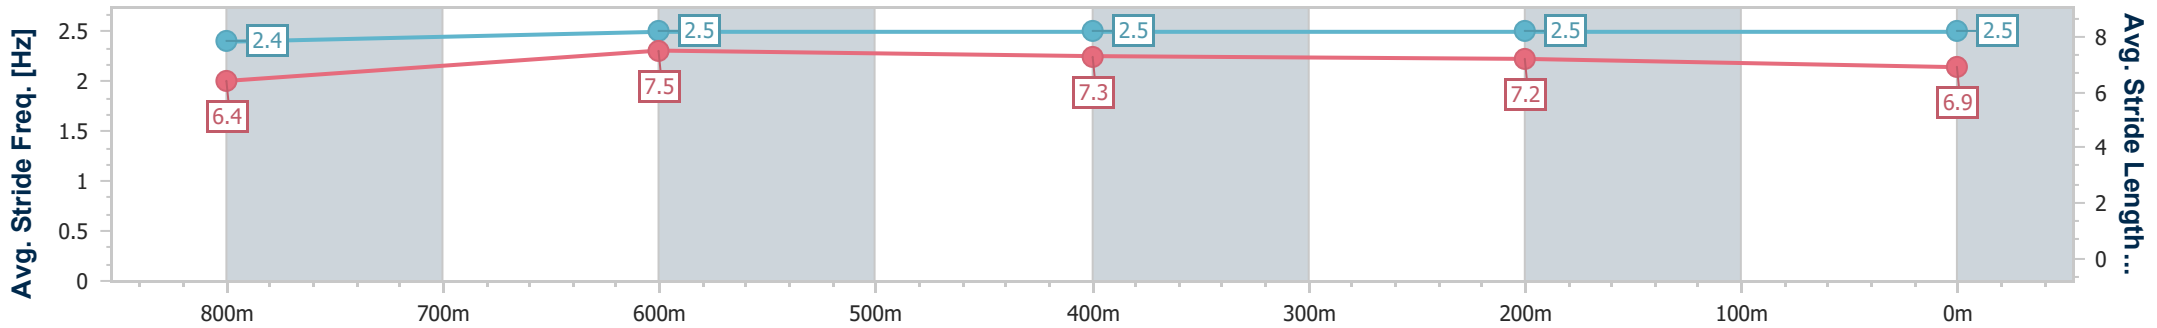

Horse/Jockey Name	Sooblond
Final Rank	2
Fastest Section Time (Section)	0:10.58 (800m)
Top Speed [km/h] (Section)	68.8 (800m)
Race State	Finished

Eagle Farm QLD Professional
Race 2: BECOME A BRC MEMBER Class 1 Handicap - 1000m
03 February 2024 - 12:49
Track Rating: Good 4, Weather: Fine, Rail Position: +3m Entire

BRISBANE
RACING CLUB

Section	Overall	800m	600m	400m	200m
Section Times	0:57.54 [2] (0:13.31)	0:44.23 [5] (0:10.58)	0:33.65 [3] (0:10.98)	0:22.67 [4] (0:10.87)	0:11.80 [3] (0:11.80)
Average Speed [km/h]	54.1	68.2	66.2	66.2	61.0
Top Speed [km/h]	68.4	68.8	67.6	67.9	64.2
Avg. Dist. to Rail [m]	1.2	0.5	2.1	2.4	1.4
Avg. Stride Freq. [Hz]	2.4	2.5	2.5	2.5	2.5
Avg. Stride Length [m]	6.4	7.5	7.3	7.2	6.9

- [ ] Ranking at each section and finish
- -.-.-.- No data available at this section
- NA No data available