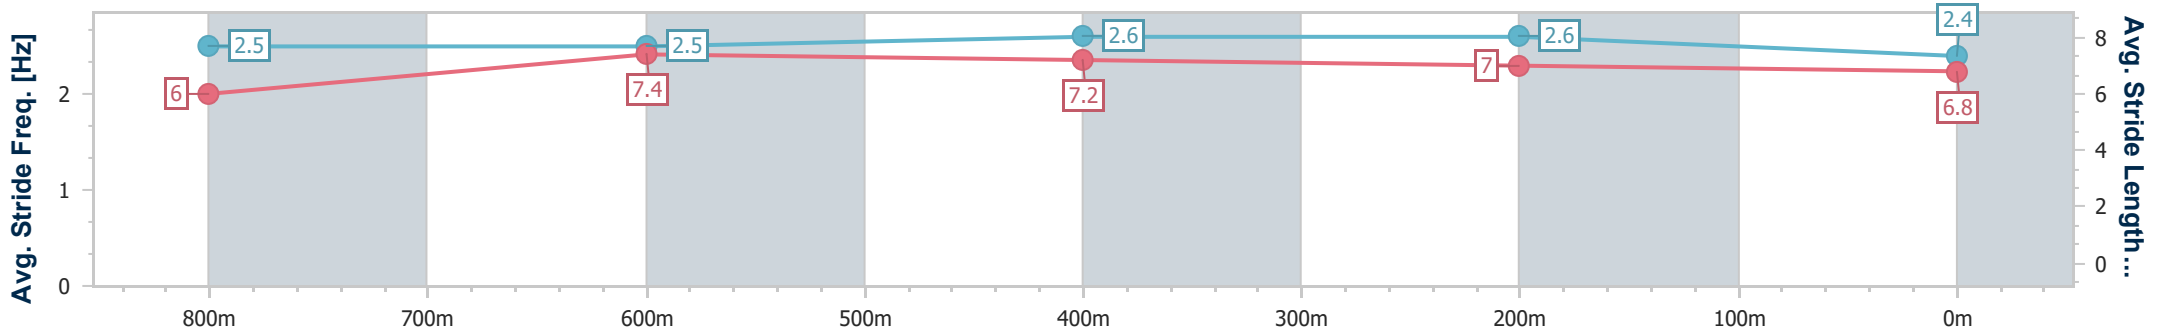

Horse/Jockey Name	Lets Dance Jandy
Final Rank	5
Fastest Section Time (Section)	0:10.76 (800m)
Top Speed [km/h] (Section)	69.2 (Overall)
Race State	Finished

Eagle Farm QLD Professional
Race 2: BECOME A BRC MEMBER Class 1 Handicap - 1000m
03 February 2024 - 12:49
Track Rating: Good 4, Weather: Fine, Rail Position: +3m Entire

BRISBANE
RACING CLUB

Section	Overall	800m	600m	400m	200m
Section Times	0:58.18 [5] (0:13.09)	0:45.09 [1] (0:10.76)	0:34.33 [2] (0:10.77)	0:23.56 [2] (0:11.21)	0:12.35 [4] (0:12.35)
Average Speed [km/h]	55.4	67.4	66.7	64.1	58.4
Top Speed [km/h]	69.2	68.4	68.4	66.7	61.8
Avg. Dist. to Rail [m]	4.5	2.1	1.2	0.5	1.0
Avg. Stride Freq. [Hz]	2.5	2.5	2.6	2.6	2.4
Avg. Stride Length [m]	6.0	7.4	7.2	7.0	6.8

- [ ] Ranking at each section and finish
- -.-.- No data available at this section
- NA No data available