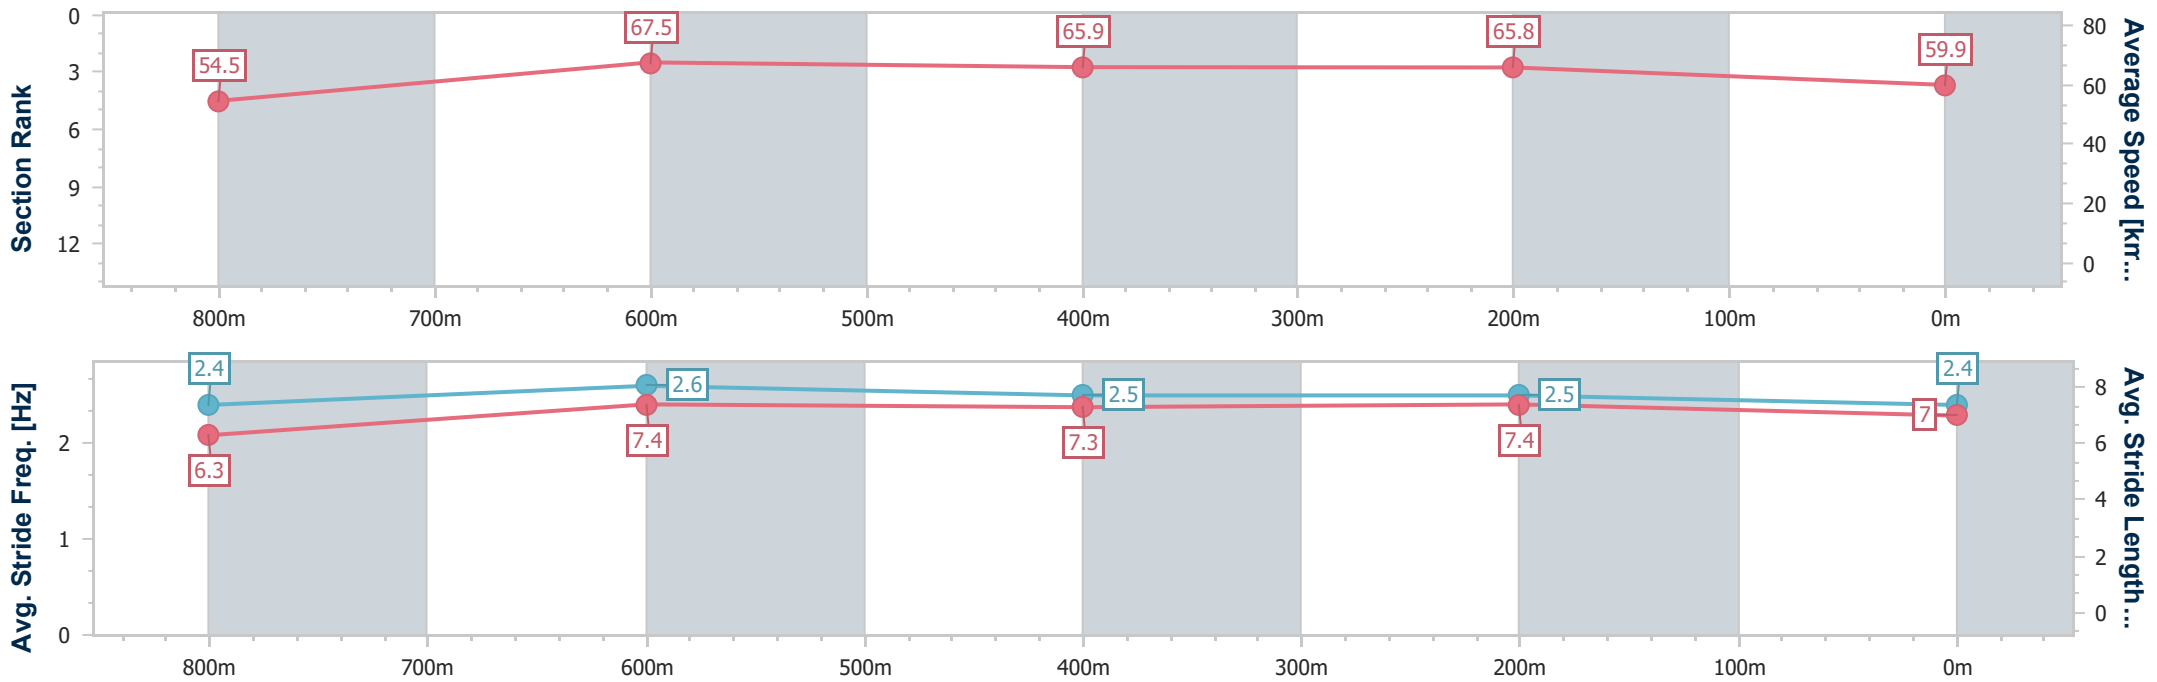

Eagle Farm QLD Professional

Race 2: BECOME A BRC MEMBER Class 1 Handicap - 1000m

03 February 2024 - 12:49

Track Rating: Good 4, Weather: Fine, Rail Position: +3m Entire

BRISBANE RACING CLUB

Section	Overall	800m	600m	400m	200m
Section Times	0:57.94 [4] (0:13.30)	0:44.64 [4] (0:10.68)	0:33.96 [5] (0:10.97)	0:22.99 [5] (0:10.95)	0:12.04 [5] (0:12.04)
Average Speed [km/h]	54.5	67.5	65.9	65.8	59.9
Top Speed [km/h]	69.4	69.4	67.8	68.2	63.9
Avg. Dist. to Rail [m]	3.3	0.6	1.2	4.1	4.6
Avg. Stride Freq. [Hz]	2.4	2.6	2.5	2.5	2.4
Avg. Stride Length [m]	6.3	7.4	7.3	7.4	7.0