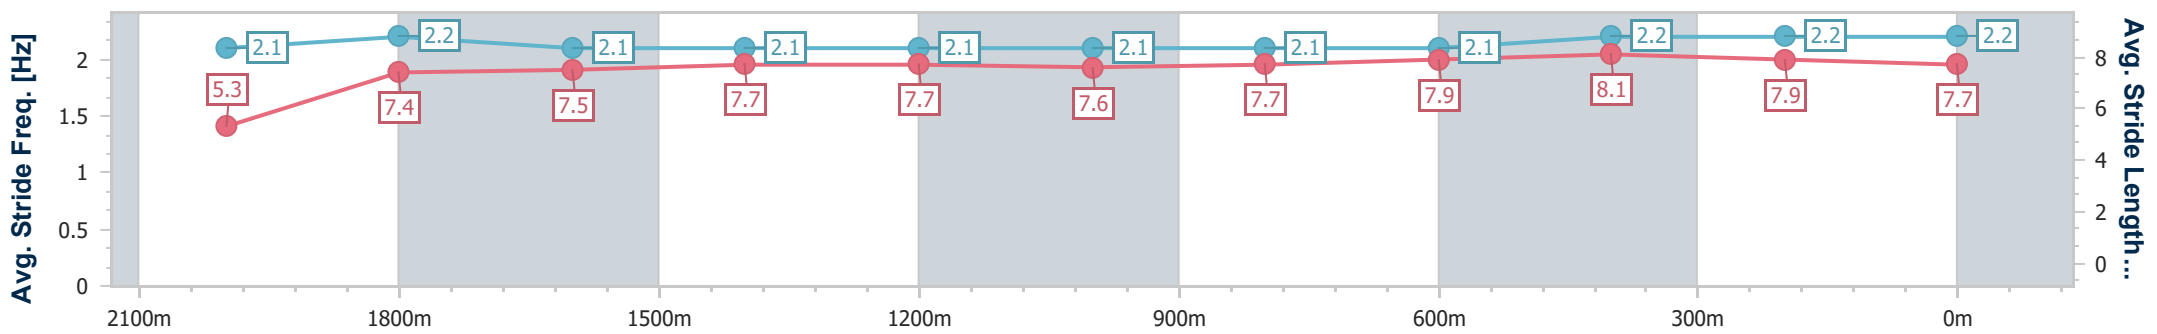

Eagle Farm QLD Professional

Race 3: MOUNT FRANKLIN BENCHMARK 72 Handicap - 2118m

03 February 2024 - 13:23

Track Rating: Good 4, Weather: Fine, Rail Position: +3m Entire

BRISBANE RACING CLUB

Section	Overall	2000m	1800m	1600m	1400m	1200m	1000m	800m	600m	400m	200m
Section Times	2:11.34 [2] (0:10.55)	2:00.79 [6] (0:12.28)	1:48.51 [6] (0:12.49)	1:36.02 [7] (0:12.64)	1:23.38 [7] (0:12.42)	1:10.96 [7] (0:12.49)	0:58.47 [7] (0:12.66)	0:45.81 [9] (0:11.73)	0:34.08 [9] (0:11.14)	0:22.94 [6] (0:11.05)	0:11.89 [2] (0:11.89)
Average Speed [km/h]	40.1	58.4	57.5	58.2	58.2	57.7	58.4	61.5	64.0	65.4	61.0
Top Speed [km/h]	55.9	59.8	60.1	58.9	58.8	59.3	63.1	63.4	65.4	67.5	62.4
Avg. Dist. to Rail [m]	1.4	1.4	1.3	5.2	4.5	5.3	4.8	1.6	1.5	3.6	3.7
Avg. Stride Freq. [Hz]	2.1	2.2	2.1	2.1	2.1	2.1	2.1	2.1	2.2	2.2	2.2
Avg. Stride Length [m]	5.3	7.4	7.5	7.7	7.7	7.6	7.7	7.9	8.1	7.9	7.7