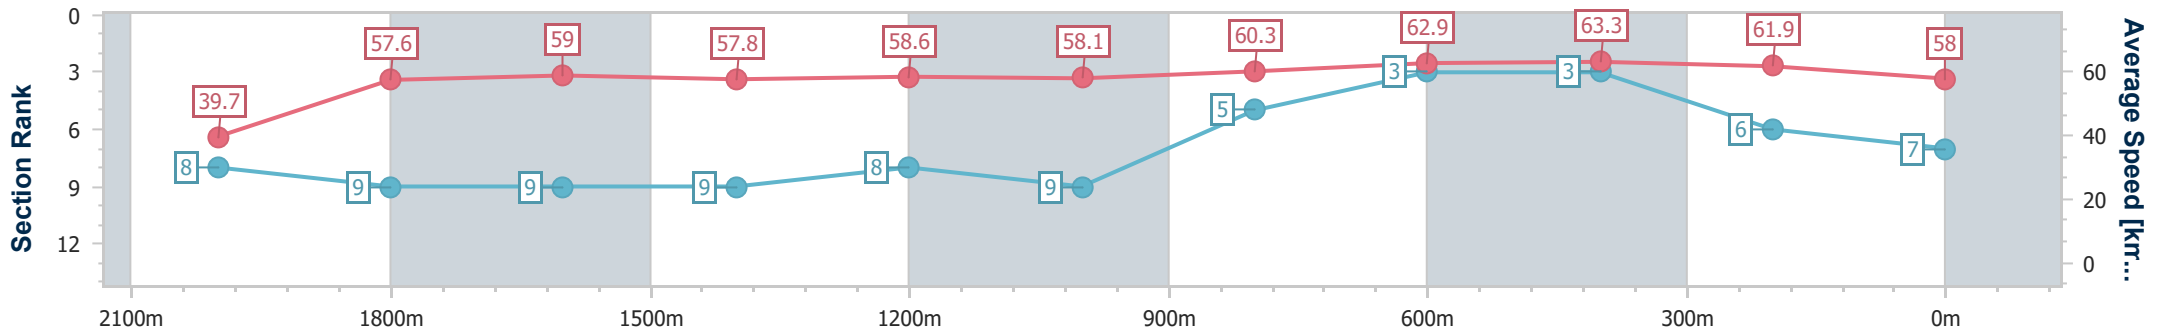

Eagle Farm QLD Professional

Race 3: MOUNT FRANKLIN BENCHMARK 72 Handicap - 2118m

03 February 2024 - 13:23

Track Rating: Good 4, Weather: Fine, Rail Position: +3m Entire

BRISBANE RACING CLUB

Section	Overall	2000m	1800m	1600m	1400m	1200m	1000m	800m	600m	400m	200m
Section Times	2:12.30 [7] (0:10.76)	2:01.54 [8] (0:12.47)	1:49.07 [9] (0:12.31)	1:36.76 [9] (0:12.59)	1:24.17 [9] (0:12.34)	1:11.83 [8] (0:12.40)	0:59.43 [9] (0:12.15)	0:47.28 [5] (0:11.58)	0:35.70 [3] (0:11.58)	0:24.12 [3] (0:11.62)	0:12.50 [6] (0:12.50)
Average Speed [km/h]	39.7	57.6	59.0	57.8	58.6	58.1	60.3	62.9	63.3	61.9	58.0
Top Speed [km/h]	55.4	59.4	61.0	58.7	59.3	59.5	62.1	64.8	63.8	63.4	60.6
Avg. Dist. to Rail [m]	4.4	0.7	1.7	2.6	2.5	3.0	3.0	2.9	3.1	0.7	1.5
Avg. Stride Freq. [Hz]	2.2	2.3	2.3	2.2	2.2	2.2	2.2	2.3	2.3	2.3	2.2
Avg. Stride Length [m]	5.0	6.9	7.2	7.3	7.4	7.4	7.6	7.7	7.7	7.6	7.3