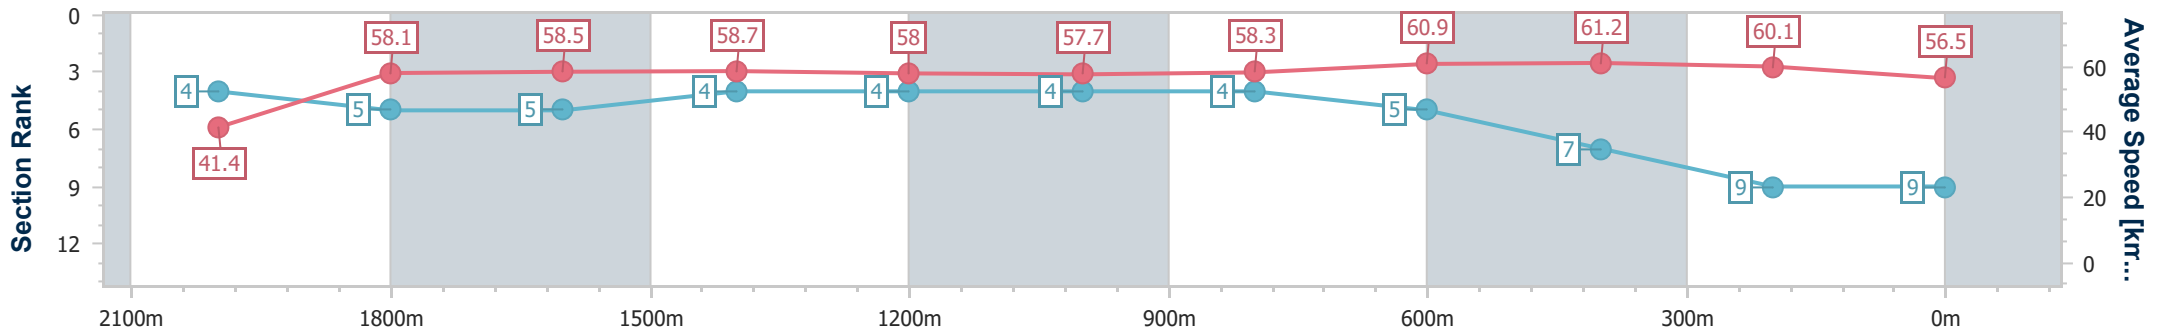

- [] Ranking at each section and finish
- .-.- No data available at this section
- NA No data available

Horse/Jockey Name	Just A Jedi
Final Rank	9
Fastest Section Time (Section)	0:10.31 (Overall)
Top Speed [km/h] (Section)	62.9 (600m)
Race State	Finished

Eagle Farm QLD Professional

Race 3: MOUNT FRANKLIN BENCHMARK 72 Handicap - 2118m

03 February 2024 - 13:23

Track Rating: Good 4, Weather: Fine, Rail Position: +3m Entire

BRISBANE RACING CLUB

Section	Overall	2000m	1800m	1600m	1400m	1200m	1000m	800m	600m	400m	200m
Section Times	2:13.29 [9] (0:10.31)	2:02.98 [4] (0:12.43)	1:50.55 [5] (0:12.39)	1:38.16 [5] (0:12.40)	1:25.76 [4] (0:12.46)	1:13.30 [4] (0:12.48)	1:00.82 [4] (0:12.47)	0:48.35 [4] (0:11.86)	0:36.49 [5] (0:11.69)	0:24.80 [7] (0:11.97)	0:12.83 [9] (0:12.83)
Average Speed [km/h]	41.4	58.1	58.5	58.7	58.0	57.7	58.3	60.9	61.2	60.1	56.5
Top Speed [km/h]	58.6	60.1	59.2	59.4	59.2	58.1	59.7	62.5	62.9	61.3	58.2
Avg. Dist. to Rail [m]	5.6	0.8	1.2	3.5	3.1	2.7	1.9	0.6	1.0	1.1	2.8
Avg. Stride Freq. [Hz]	2.2	2.3	2.2	2.2	2.2	2.2	2.2	2.3	2.3	2.3	2.2
Avg. Stride Length [m]	5.3	7.1	7.3	7.3	7.3	7.2	7.4	7.4	7.3	7.3	7.0

- [] Ranking at each section and finish
- .-.- No data available at this section
- NA No data available