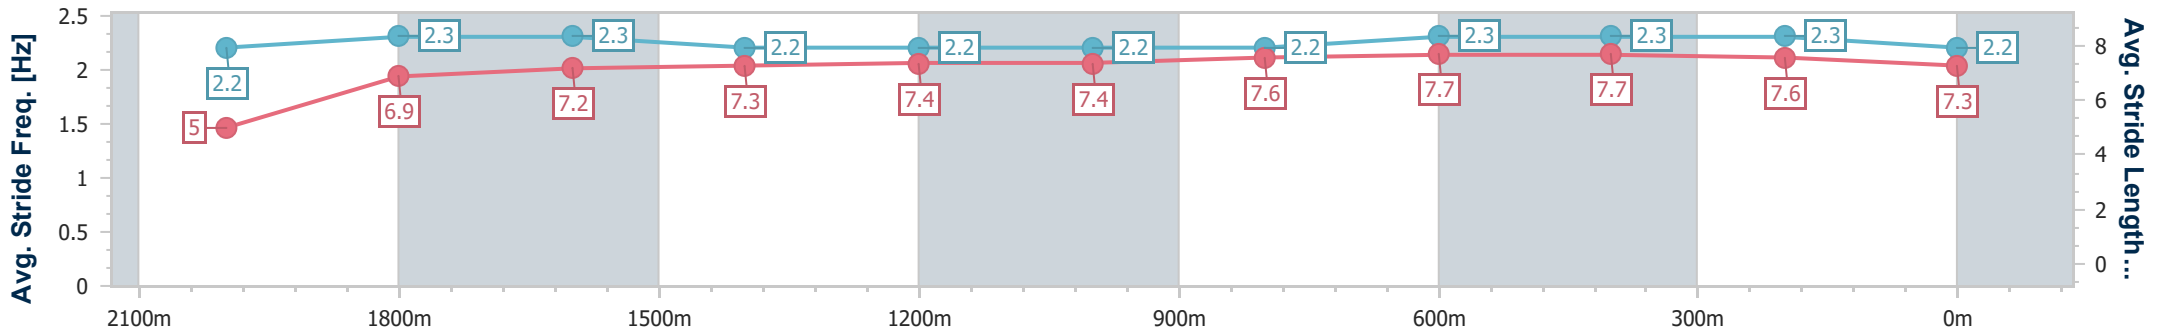

Eagle Farm QLD Professional

Race 3: MOUNT FRANKLIN BENCHMARK 72 Handicap - 2118m

03 February 2024 - 13:23

Track Rating: Good 4, Weather: Fine, Rail Position: +3m Entire

BRISBANE RACING CLUB

Section	Overall	2000m	1800m	1600m	1400m	1200m	1000m	800m	600m	400m	200m
Section Times	2:12.30 [7] (0:10.76)	2:01.54 [8] (0:12.47)	1:49.07 [9] (0:12.31)	1:36.76 [9] (0:12.59)	1:24.17 [9] (0:12.34)	1:11.83 [8] (0:12.40)	0:59.43 [9] (0:12.15)	0:47.28 [5] (0:11.58)	0:35.70 [3] (0:11.58)	0:24.12 [3] (0:11.62)	0:12.50 [6] (0:12.50)
Average Speed [km/h]	39.7	57.6	59.0	57.8	58.6	58.1	60.3	62.9	63.3	61.9	58.0
Top Speed [km/h]	55.4	59.4	61.0	58.7	59.3	59.5	62.1	64.8	63.8	63.4	60.6
Avg. Dist. to Rail [m]	4.4	0.7	1.7	2.6	2.5	3.0	3.0	2.9	3.1	0.7	1.5
Avg. Stride Freq. [Hz]	2.2	2.3	2.3	2.2	2.2	2.2	2.2	2.3	2.3	2.3	2.2
Avg. Stride Length [m]	5.0	6.9	7.2	7.3	7.4	7.4	7.6	7.7	7.7	7.6	7.3