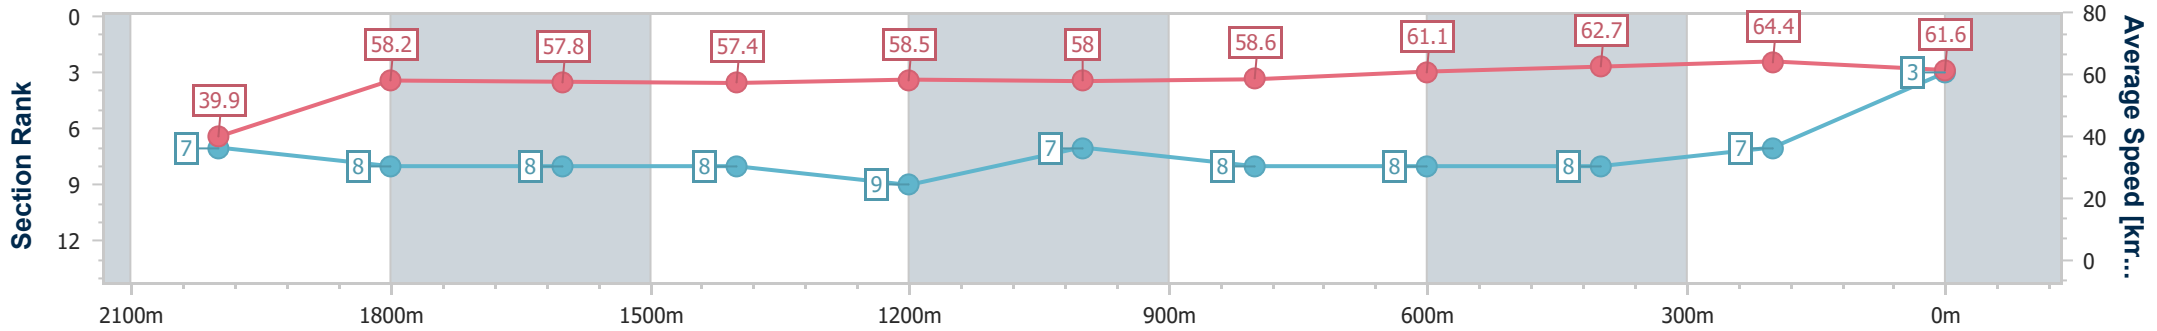

Eagle Farm QLD Professional

Race 3: MOUNT FRANKLIN BENCHMARK 72 Handicap - 2118m

03 February 2024 - 13:23

Track Rating: Good 4, Weather: Fine, Rail Position: +3m Entire

BRISBANE RACING CLUB

Section	Overall	2000m	1800m	1600m	1400m	1200m	1000m	800m	600m	400m	200m
Section Times	2:11.59 [3] (0:10.74)	2:00.85 [7] (0:12.31)	1:48.54 [8] (0:12.43)	1:36.11 [8] (0:12.65)	1:23.46 [8] (0:12.35)	1:11.11 [9] (0:12.39)	0:58.72 [7] (0:12.44)	0:46.28 [8] (0:11.85)	0:34.43 [8] (0:11.47)	0:22.96 [8] (0:11.22)	0:11.74 [7] (0:11.74)
Average Speed [km/h]	39.9	58.2	57.8	57.4	58.5	58.0	58.6	61.1	62.7	64.4	61.6
Top Speed [km/h]	57.9	59.9	59.5	58.6	58.9	59.2	59.7	62.0	64.1	65.7	63.0
Avg. Dist. to Rail [m]	5.5	1.1	0.8	2.2	2.3	2.4	2.1	1.0	0.4	2.0	2.5
Avg. Stride Freq. [Hz]	2.3	2.3	2.3	2.2	2.3	2.2	2.2	2.3	2.4	2.4	2.4
Avg. Stride Length [m]	4.8	7.0	7.0	7.1	7.2	7.2	7.2	7.4	7.3	7.3	7.1