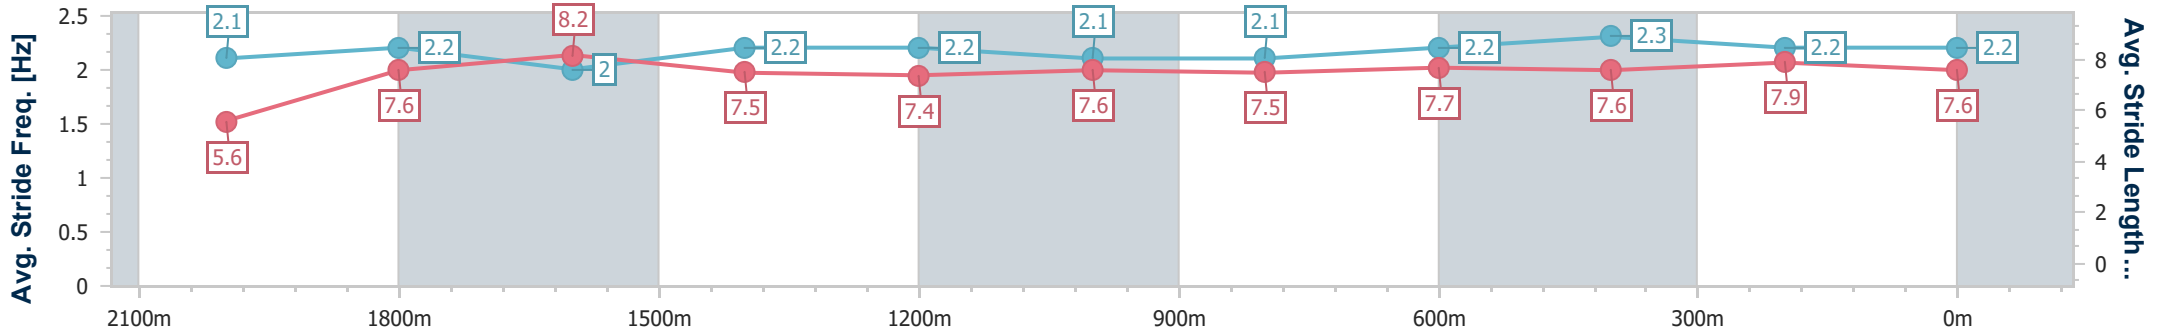

Eagle Farm QLD Professional

Race 3: MOUNT FRANKLIN BENCHMARK 72 Handicap - 2118m

03 February 2024 - 13:23

Track Rating: Good 4, Weather: Fine, Rail Position: +3m Entire

BRISBANE RACING CLUB

Section	Overall	2000m	1800m	1600m	1400m	1200m	1000m	800m	600m	400m	200m
Section Times	2:11.77 [4] (0:10.28)	2:01.49 [3] (0:12.04)	1:49.45 [2] (0:12.47)	1:36.98 [2] (0:12.57)	1:24.41 [2] (0:12.47)	1:11.94 [3] (0:12.41)	0:59.53 [3] (0:12.56)	0:46.97 [3] (0:11.88)	0:35.09 [4] (0:11.50)	0:23.59 [3] (0:11.44)	0:12.15 [3] (0:12.15)
Average Speed [km/h]	41.3	59.6	58.2	57.9	57.7	58.1	58.0	60.7	62.3	63.0	59.2
Top Speed [km/h]	57.7	60.7	59.5	59.1	59.0	58.9	60.2	62.5	63.3	65.0	61.3
Avg. Dist. to Rail [m]	3.6	0.4	1.0	3.1	2.8	2.8	2.1	0.5	1.0	1.4	0.8
Avg. Stride Freq. [Hz]	2.1	2.2	2.0	2.2	2.2	2.1	2.1	2.2	2.3	2.2	2.2
Avg. Stride Length [m]	5.6	7.6	8.2	7.5	7.4	7.6	7.5	7.7	7.6	7.9	7.6