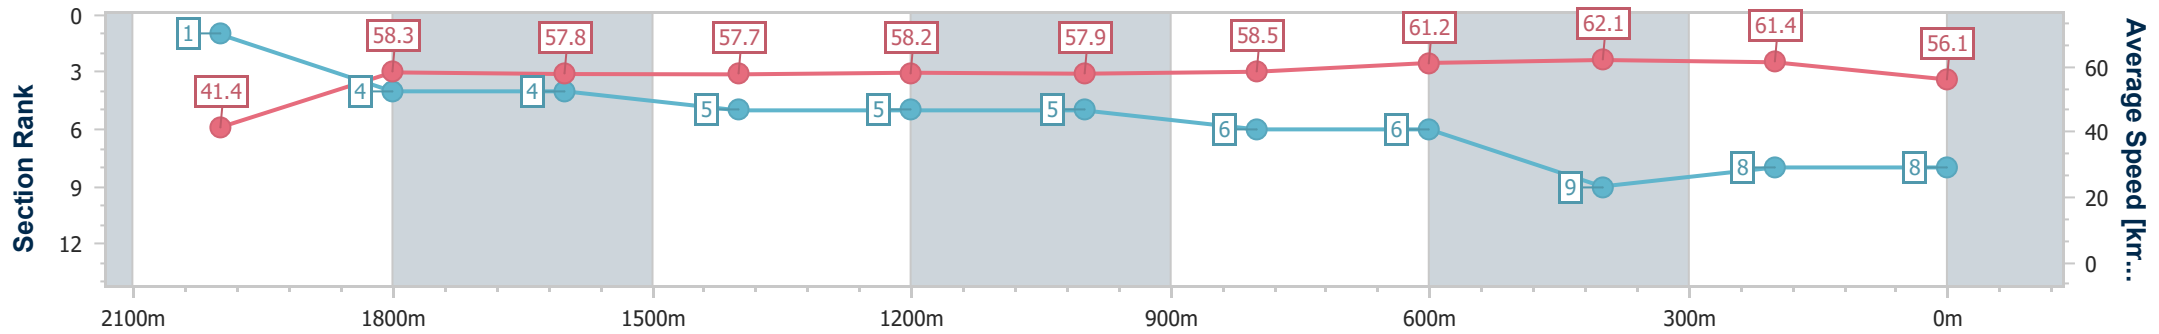

Eagle Farm QLD Professional

Race 3: MOUNT FRANKLIN BENCHMARK 72 Handicap - 2118m

03 February 2024 - 13:23

Track Rating: Good 4, Weather: Fine, Rail Position: +3m Entire

BRISBANE RACING CLUB

Section	Overall	2000m	1800m	1600m	1400m	1200m	1000m	800m	600m	400m	200m
Section Times	2:13.22 [8] (0:10.23)	2:02.99 [1] (0:12.31)	1:50.68 [4] (0:12.53)	1:38.15 [4] (0:12.63)	1:25.52 [5] (0:12.36)	1:13.16 [5] (0:12.49)	1:00.67 [5] (0:12.49)	0:48.18 [6] (0:11.84)	0:36.34 [6] (0:11.77)	0:24.57 [9] (0:11.74)	0:12.83 [8] (0:12.83)
Average Speed [km/h]	41.4	58.3	57.8	57.7	58.2	57.9	58.5	61.2	62.1	61.4	56.1
Top Speed [km/h]	56.0	59.1	58.5	59.0	60.1	59.4	59.6	63.5	63.5	63.7	59.7
Avg. Dist. to Rail [m]	2.1	1.1	1.3	3.5	2.5	2.7	2.9	1.8	3.1	3.2	2.7
Avg. Stride Freq. [Hz]	2.2	2.3	2.3	2.2	2.2	2.2	2.2	2.2	2.3	2.3	2.2
Avg. Stride Length [m]	5.3	7.0	7.1	7.3	7.3	7.4	7.4	7.6	7.6	7.5	7.1

- [] Ranking at each section and finish
- .-.- No data available at this section
- NA No data available

Horse/Jockey Name	Just A Jedi
Final Rank	9
Fastest Section Time (Section)	0:10.31 (Overall)
Top Speed [km/h] (Section)	62.9 (600m)
Race State	Finished