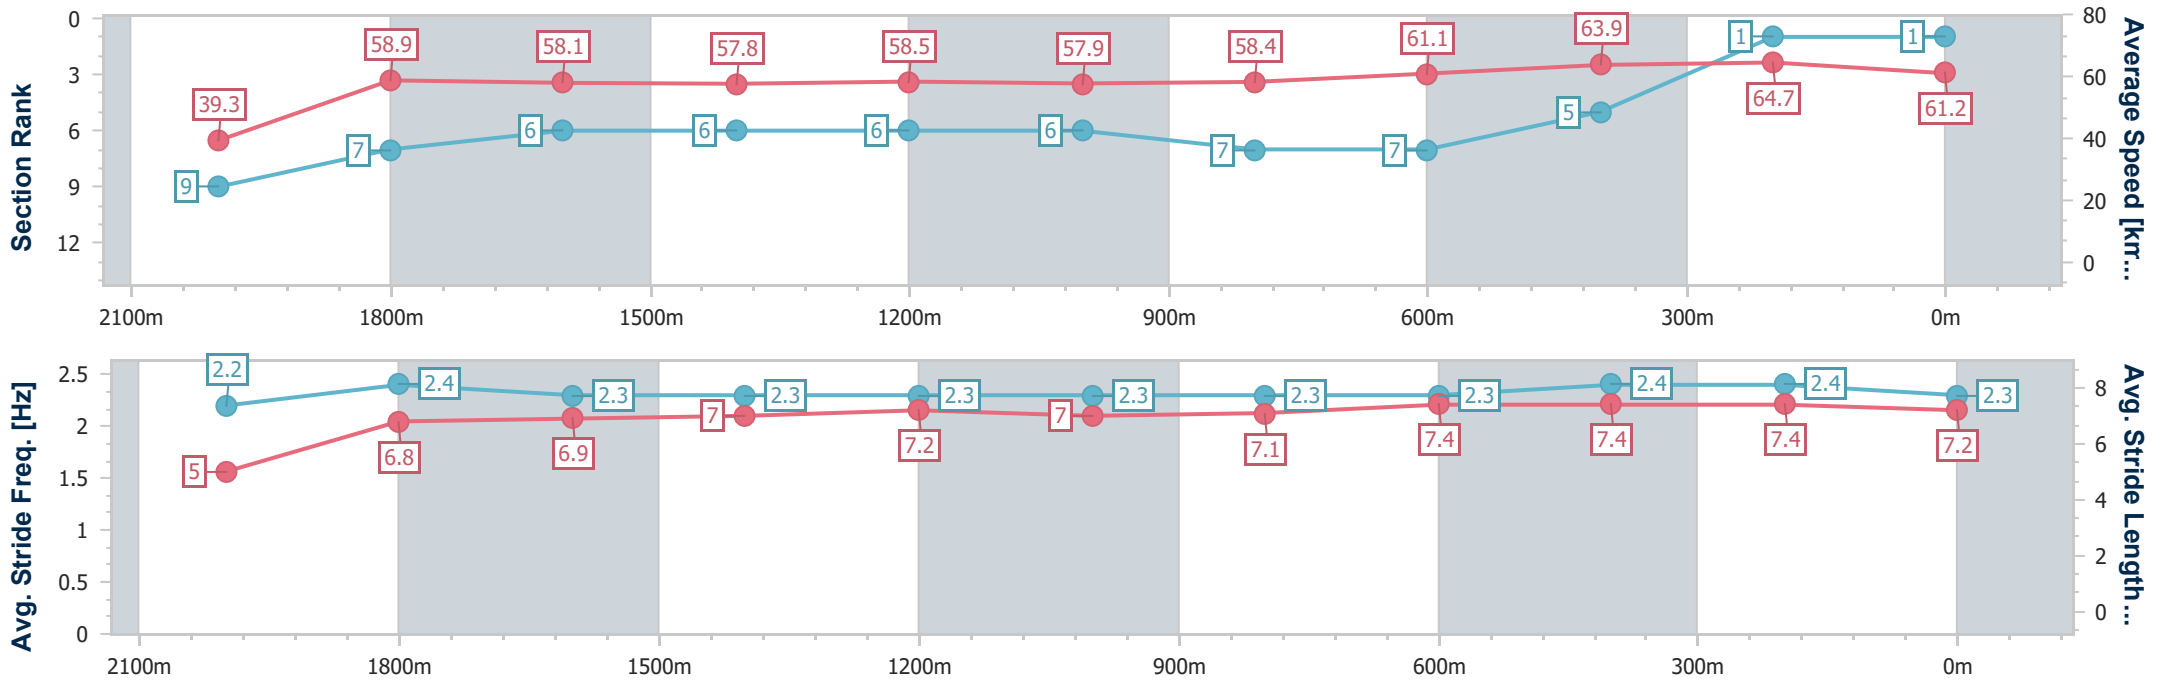

Eagle Farm QLD Professional

Race 3: MOUNT FRANKLIN BENCHMARK 72 Handicap - 2118m

03 February 2024 - 13:23

Track Rating: Good 4, Weather: Fine, Rail Position: +3m Entire

BRISBANE RACING CLUB

Section	Overall	2000m	1800m	1600m	1400m	1200m	1000m	800m	600m	400m	200m
Section Times	2:11.28 [1] (0:10.80)	2:00.48 [9] (0:12.07)	1:48.41 [7] (0:12.45)	1:35.96 [6] (0:12.62)	1:23.34 [6] (0:12.31)	1:11.03 [6] (0:12.48)	0:58.55 [6] (0:12.38)	0:46.17 [7] (0:11.80)	0:34.37 [7] (0:11.35)	0:23.02 [5] (0:11.14)	0:11.88 [1] (0:11.88)
Average Speed [km/h]	39.3	58.9	58.1	57.8	58.5	57.9	58.4	61.1	63.9	64.7	61.2
Top Speed [km/h]	56.9	60.4	59.8	58.7	59.4	59.6	60.2	63.1	65.2	65.7	63.6
Avg. Dist. to Rail [m]	3.0	1.9	1.2	3.3	2.9	2.4	1.0	0.4	1.3	1.6	1.0
Avg. Stride Freq. [Hz]	2.2	2.4	2.3	2.3	2.3	2.3	2.3	2.3	2.4	2.4	2.3
Avg. Stride Length [m]	5.0	6.8	6.9	7.0	7.2	7.0	7.1	7.4	7.4	7.4	7.2