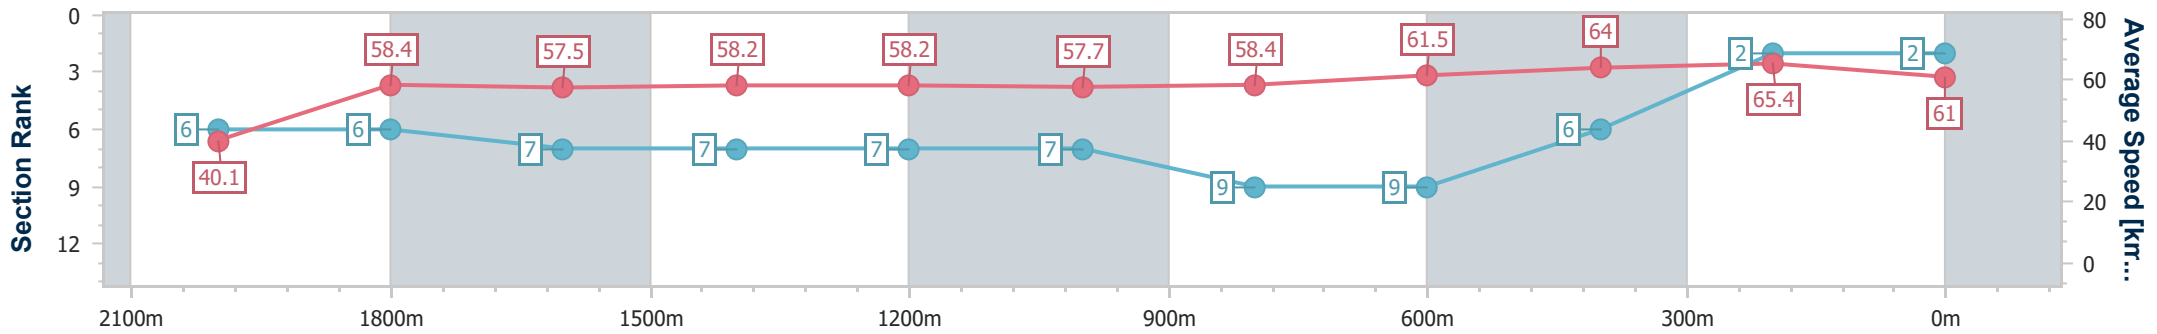

Eagle Farm QLD Professional

Race 3: MOUNT FRANKLIN BENCHMARK 72 Handicap - 2118m

03 February 2024 - 13:23

Track Rating: Good 4, Weather: Fine, Rail Position: +3m Entire

BRISBANE RACING CLUB

Section	Overall	2000m	1800m	1600m	1400m	1200m	1000m	800m	600m	400m	200m
Section Times	2:11.34 [2] (0:10.55)	2:00.79 [6] (0:12.28)	1:48.51 [6] (0:12.49)	1:36.02 [7] (0:12.64)	1:23.38 [7] (0:12.42)	1:10.96 [7] (0:12.49)	0:58.47 [7] (0:12.66)	0:45.81 [9] (0:11.73)	0:34.08 [9] (0:11.14)	0:22.94 [6] (0:11.05)	0:11.89 [2] (0:11.89)
Average Speed [km/h]	40.1	58.4	57.5	58.2	58.2	57.7	58.4	61.5	64.0	65.4	61.0
Top Speed [km/h]	55.9	59.8	60.1	58.9	58.8	59.3	63.1	63.4	65.4	67.5	62.4
Avg. Dist. to Rail [m]	1.4	1.4	1.3	5.2	4.5	5.3	4.8	1.6	1.5	3.6	3.7
Avg. Stride Freq. [Hz]	2.1	2.2	2.1	2.1	2.1	2.1	2.1	2.1	2.2	2.2	2.2
Avg. Stride Length [m]	5.3	7.4	7.5	7.7	7.7	7.6	7.7	7.9	8.1	7.9	7.7