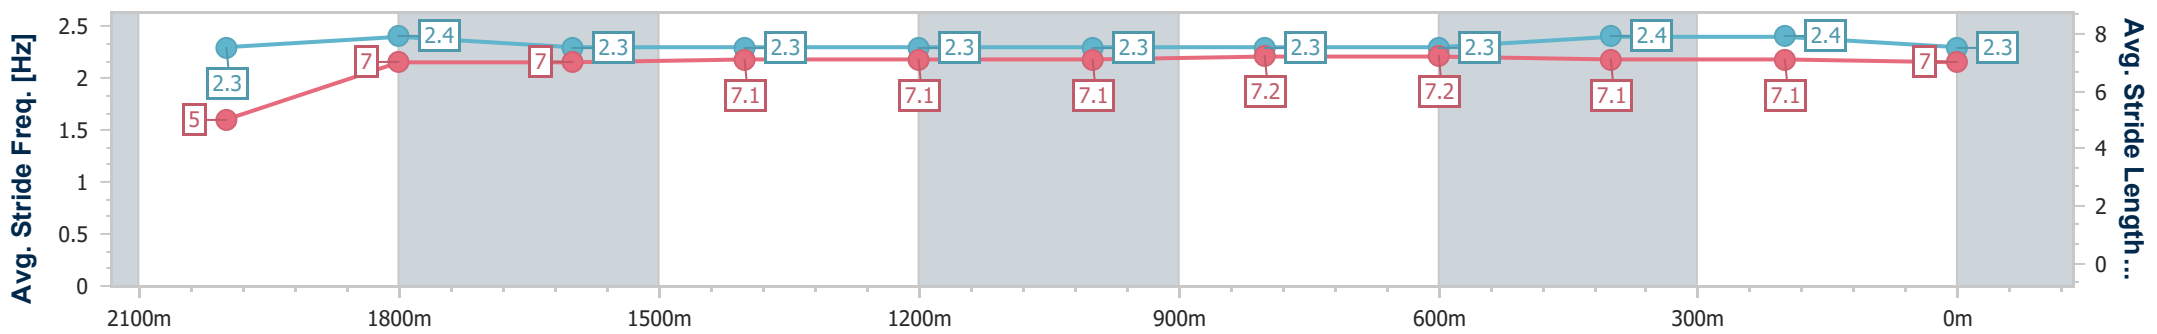

Eagle Farm QLD Professional

Race 3: MOUNT FRANKLIN BENCHMARK 72 Handicap - 2118m

03 February 2024 - 13:23

Track Rating: Good 4, Weather: Fine, Rail Position: +3m Entire

BRISBANE RACING CLUB

Section	Overall	2000m	1800m	1600m	1400m	1200m	1000m	800m	600m	400m	200m
Section Times	2:12.04 [5] (0:10.35)	2:01.69 [5] (0:11.94)	1:49.75 [1] (0:12.41)	1:37.34 [1] (0:12.54)	1:24.80 [1] (0:12.42)	1:12.38 [1] (0:12.44)	0:59.94 [1] (0:12.46)	0:47.48 [1] (0:11.97)	0:35.51 [1] (0:11.54)	0:23.97 [2] (0:11.57)	0:12.40 [4] (0:12.40)
Average Speed [km/h]	41.1	59.7	57.9	57.9	58.3	57.8	58.3	60.5	62.2	62.4	58.5
Top Speed [km/h]	57.0	62.1	59.2	59.3	59.6	58.6	60.0	61.7	64.4	63.7	60.6
Avg. Dist. to Rail [m]	2.6	1.7	1.0	2.9	3.4	2.7	1.6	1.1	0.3	0.6	1.7
Avg. Stride Freq. [Hz]	2.3	2.4	2.3	2.3	2.3	2.3	2.3	2.3	2.4	2.4	2.3
Avg. Stride Length [m]	5.0	7.0	7.0	7.1	7.1	7.1	7.2	7.2	7.1	7.1	7.0

- [] Ranking at each section and finish
- .-.- No data available at this section
- NA No data available

Horse/Jockey Name	Artful Girl
Final Rank	6
Fastest Section Time (Section)	0:10.23 (Overall)
Top Speed [km/h] (Section)	63.7 (600m)
Race State	Finished