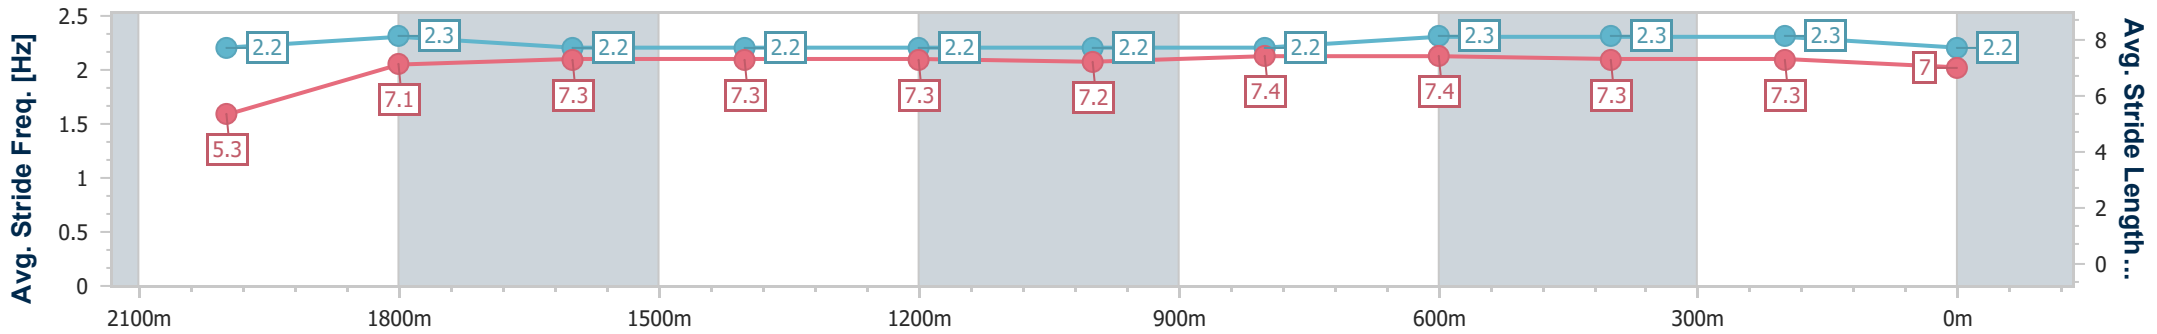

- [] Ranking at each section and finish
- .-.- No data available at this section
- NA No data available

Horse/Jockey Name	Just A Jedi
Final Rank	9
Fastest Section Time (Section)	0:10.31 (Overall)
Top Speed [km/h] (Section)	62.9 (600m)
Race State	Finished

Eagle Farm QLD Professional

Race 3: MOUNT FRANKLIN BENCHMARK 72 Handicap - 2118m

03 February 2024 - 13:23

Track Rating: Good 4, Weather: Fine, Rail Position: +3m Entire

BRISBANE RACING CLUB

Section	Overall	2000m	1800m	1600m	1400m	1200m	1000m	800m	600m	400m	200m
Section Times	2:13.29 [9] (0:10.31)	2:02.98 [4] (0:12.43)	1:50.55 [5] (0:12.39)	1:38.16 [5] (0:12.40)	1:25.76 [4] (0:12.46)	1:13.30 [4] (0:12.48)	1:00.82 [4] (0:12.47)	0:48.35 [4] (0:11.86)	0:36.49 [5] (0:11.69)	0:24.80 [7] (0:11.97)	0:12.83 [9] (0:12.83)
Average Speed [km/h]	41.4	58.1	58.5	58.7	58.0	57.7	58.3	60.9	61.2	60.1	56.5
Top Speed [km/h]	58.6	60.1	59.2	59.4	59.2	58.1	59.7	62.5	62.9	61.3	58.2
Avg. Dist. to Rail [m]	5.6	0.8	1.2	3.5	3.1	2.7	1.9	0.6	1.0	1.1	2.8
Avg. Stride Freq. [Hz]	2.2	2.3	2.2	2.2	2.2	2.2	2.2	2.3	2.3	2.3	2.2
Avg. Stride Length [m]	5.3	7.1	7.3	7.3	7.3	7.2	7.4	7.4	7.3	7.3	7.0

- [] Ranking at each section and finish
- .-.- No data available at this section
- NA No data available