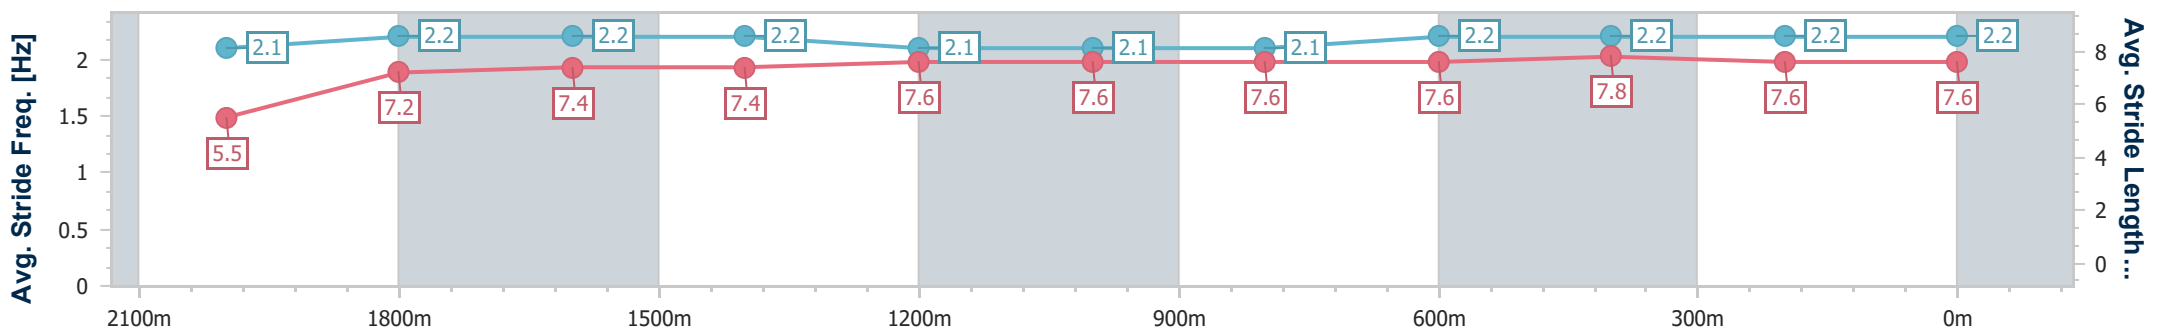

- [] Ranking at each section and finish
- .-.- No data available at this section
- NA No data available

Horse/Jockey Name	Artful Girl
Final Rank	6
Fastest Section Time (Section)	0:10.23 (Overall)
Top Speed [km/h] (Section)	63.7 (600m)
Race State	Finished

Eagle Farm QLD Professional

Race 3: MOUNT FRANKLIN BENCHMARK 72 Handicap - 2118m

03 February 2024 - 13:23

Track Rating: Good 4, Weather: Fine, Rail Position: +3m Entire

BRISBANE RACING CLUB

Section	Overall	2000m	1800m	1600m	1400m	1200m	1000m	800m	600m	400m	200m
Section Times	2:12.05 [6] (0:10.23)	2:01.82 [2] (0:12.22)	1:49.60 [3] (0:12.47)	1:37.13 [3] (0:12.56)	1:24.57 [3] (0:12.33)	1:12.24 [2] (0:12.43)	0:59.81 [2] (0:12.53)	0:47.28 [2] (0:11.82)	0:35.46 [2] (0:11.43)	0:24.03 [1] (0:11.77)	0:12.26 [5] (0:12.26)
Average Speed [km/h]	41.4	58.2	57.9	57.7	58.6	57.9	58.2	61.0	63.0	61.1	59.1
Top Speed [km/h]	56.0	60.1	58.2	58.2	59.5	58.7	60.2	62.7	63.7	62.5	61.2
Avg. Dist. to Rail [m]	2.2	2.0	0.8	2.1	2.1	2.3	2.2	0.7	0.6	1.5	1.3
Avg. Stride Freq. [Hz]	2.1	2.2	2.2	2.2	2.1	2.1	2.1	2.2	2.2	2.2	2.2
Avg. Stride Length [m]	5.5	7.2	7.4	7.4	7.6	7.6	7.6	7.6	7.8	7.6	7.6

- [] Ranking at each section and finish
- .-.- No data available at this section
- NA No data available

Horse/Jockey Name	Bader
Final Rank	7
Fastest Section Time (Section)	0:10.76 (Overall)
Top Speed [km/h] (Section)	64.8 (800m)
Race State	Finished