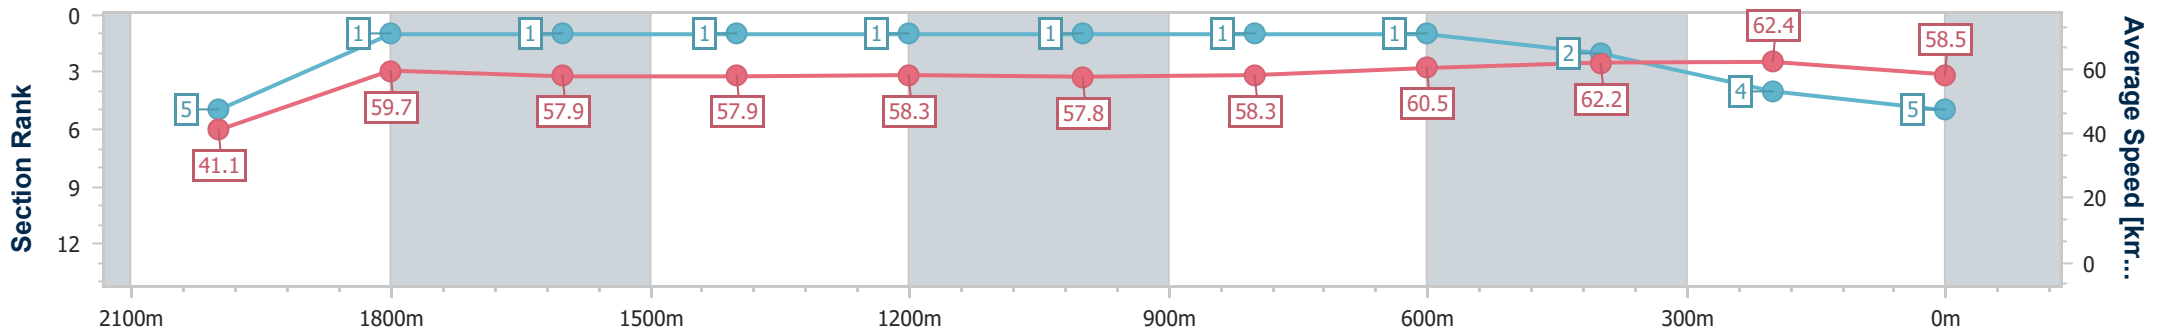

Eagle Farm QLD Professional

Race 3: MOUNT FRANKLIN BENCHMARK 72 Handicap - 2118m

03 February 2024 - 13:23

Track Rating: Good 4, Weather: Fine, Rail Position: +3m Entire

BRISBANE RACING CLUB

Section	Overall	2000m	1800m	1600m	1400m	1200m	1000m	800m	600m	400m	200m
Section Times	2:12.04 [5] (0:10.35)	2:01.69 [5] (0:11.94)	1:49.75 [1] (0:12.41)	1:37.34 [1] (0:12.54)	1:24.80 [1] (0:12.42)	1:12.38 [1] (0:12.44)	0:59.94 [1] (0:12.46)	0:47.48 [1] (0:11.97)	0:35.51 [1] (0:11.54)	0:23.97 [2] (0:11.57)	0:12.40 [4] (0:12.40)
Average Speed [km/h]	41.1	59.7	57.9	57.9	58.3	57.8	58.3	60.5	62.2	62.4	58.5
Top Speed [km/h]	57.0	62.1	59.2	59.3	59.6	58.6	60.0	61.7	64.4	63.7	60.6
Avg. Dist. to Rail [m]	2.6	1.7	1.0	2.9	3.4	2.7	1.6	1.1	0.3	0.6	1.7
Avg. Stride Freq. [Hz]	2.3	2.4	2.3	2.3	2.3	2.3	2.3	2.3	2.4	2.4	2.3
Avg. Stride Length [m]	5.0	7.0	7.0	7.1	7.1	7.1	7.2	7.2	7.1	7.1	7.0

- [] Ranking at each section and finish
- .-.- No data available at this section
- NA No data available

Horse/Jockey Name	Artful Girl
Final Rank	6
Fastest Section Time (Section)	0:10.23 (Overall)
Top Speed [km/h] (Section)	63.7 (600m)
Race State	Finished