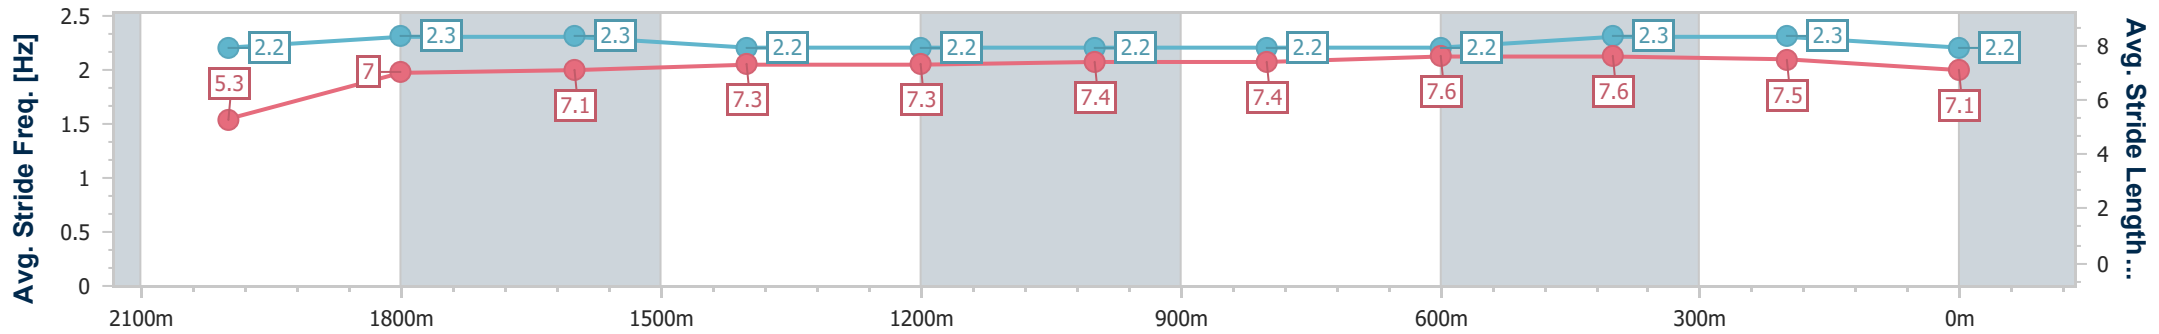

Eagle Farm QLD Professional

Race 3: MOUNT FRANKLIN BENCHMARK 72 Handicap - 2118m

03 February 2024 - 13:23

Track Rating: Good 4, Weather: Fine, Rail Position: +3m Entire

BRISBANE RACING CLUB

Section	Overall	2000m	1800m	1600m	1400m	1200m	1000m	800m	600m	400m	200m
Section Times	2:13.22 [8] (0:10.23)	2:02.99 [1] (0:12.31)	1:50.68 [4] (0:12.53)	1:38.15 [4] (0:12.63)	1:25.52 [5] (0:12.36)	1:13.16 [5] (0:12.49)	1:00.67 [5] (0:12.49)	0:48.18 [6] (0:11.84)	0:36.34 [6] (0:11.77)	0:24.57 [9] (0:11.74)	0:12.83 [8] (0:12.83)
Average Speed [km/h]	41.4	58.3	57.8	57.7	58.2	57.9	58.5	61.2	62.1	61.4	56.1
Top Speed [km/h]	56.0	59.1	58.5	59.0	60.1	59.4	59.6	63.5	63.5	63.7	59.7
Avg. Dist. to Rail [m]	2.1	1.1	1.3	3.5	2.5	2.7	2.9	1.8	3.1	3.2	2.7
Avg. Stride Freq. [Hz]	2.2	2.3	2.3	2.2	2.2	2.2	2.2	2.2	2.3	2.3	2.2
Avg. Stride Length [m]	5.3	7.0	7.1	7.3	7.3	7.4	7.4	7.6	7.6	7.5	7.1

- [] Ranking at each section and finish
- .-.- No data available at this section
- NA No data available

Horse/Jockey Name	Just A Jedi
Final Rank	9
Fastest Section Time (Section)	0:10.31 (Overall)
Top Speed [km/h] (Section)	62.9 (600m)
Race State	Finished