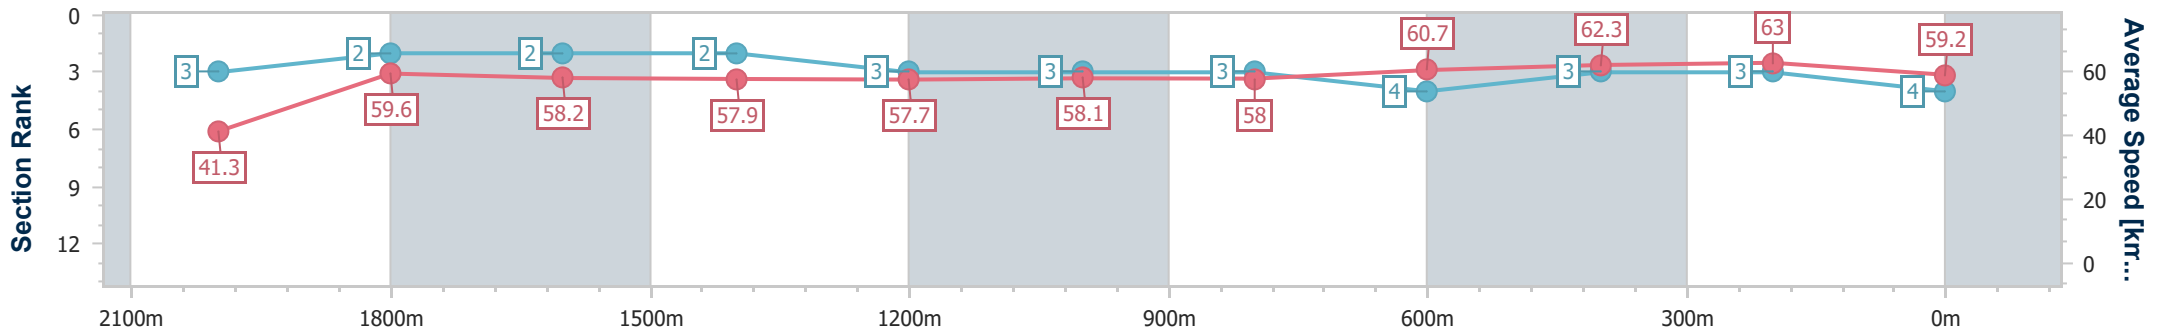

Eagle Farm QLD Professional

Race 3: MOUNT FRANKLIN BENCHMARK 72 Handicap - 2118m

03 February 2024 - 13:23

Track Rating: Good 4, Weather: Fine, Rail Position: +3m Entire

BRISBANE RACING CLUB

Section	Overall	2000m	1800m	1600m	1400m	1200m	1000m	800m	600m	400m	200m
Section Times	2:11.77 [4] (0:10.28)	2:01.49 [3] (0:12.04)	1:49.45 [2] (0:12.47)	1:36.98 [2] (0:12.57)	1:24.41 [2] (0:12.47)	1:11.94 [3] (0:12.41)	0:59.53 [3] (0:12.56)	0:46.97 [3] (0:11.88)	0:35.09 [4] (0:11.50)	0:23.59 [3] (0:11.44)	0:12.15 [3] (0:12.15)
Average Speed [km/h]	41.3	59.6	58.2	57.9	57.7	58.1	58.0	60.7	62.3	63.0	59.2
Top Speed [km/h]	57.7	60.7	59.5	59.1	59.0	58.9	60.2	62.5	63.3	65.0	61.3
Avg. Dist. to Rail [m]	3.6	0.4	1.0	3.1	2.8	2.8	2.1	0.5	1.0	1.4	0.8
Avg. Stride Freq. [Hz]	2.1	2.2	2.0	2.2	2.2	2.1	2.1	2.2	2.3	2.2	2.2
Avg. Stride Length [m]	5.6	7.6	8.2	7.5	7.4	7.6	7.5	7.7	7.6	7.9	7.6