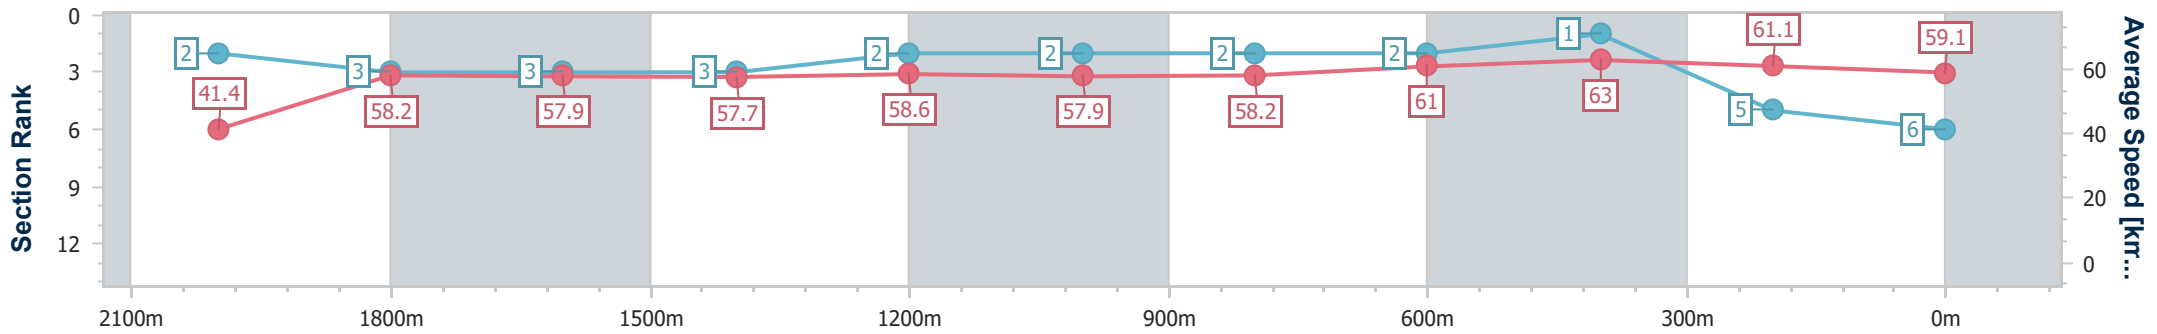

- [] Ranking at each section and finish
- .-.- No data available at this section
- NA No data available

Horse/Jockey Name	Artful Girl
Final Rank	6
Fastest Section Time (Section)	0:10.23 (Overall)
Top Speed [km/h] (Section)	63.7 (600m)
Race State	Finished

Eagle Farm QLD Professional

Race 3: MOUNT FRANKLIN BENCHMARK 72 Handicap - 2118m

03 February 2024 - 13:23

Track Rating: Good 4, Weather: Fine, Rail Position: +3m Entire

BRISBANE RACING CLUB

Section	Overall	2000m	1800m	1600m	1400m	1200m	1000m	800m	600m	400m	200m
Section Times	2:12.05 [6] (0:10.23)	2:01.82 [2] (0:12.22)	1:49.60 [3] (0:12.47)	1:37.13 [3] (0:12.56)	1:24.57 [3] (0:12.33)	1:12.24 [2] (0:12.43)	0:59.81 [2] (0:12.53)	0:47.28 [2] (0:11.82)	0:35.46 [2] (0:11.43)	0:24.03 [1] (0:11.77)	0:12.26 [5] (0:12.26)
Average Speed [km/h]	41.4	58.2	57.9	57.7	58.6	57.9	58.2	61.0	63.0	61.1	59.1
Top Speed [km/h]	56.0	60.1	58.2	58.2	59.5	58.7	60.2	62.7	63.7	62.5	61.2
Avg. Dist. to Rail [m]	2.2	2.0	0.8	2.1	2.1	2.3	2.2	0.7	0.6	1.5	1.3
Avg. Stride Freq. [Hz]	2.1	2.2	2.2	2.2	2.1	2.1	2.1	2.2	2.2	2.2	2.2
Avg. Stride Length [m]	5.5	7.2	7.4	7.4	7.6	7.6	7.6	7.6	7.8	7.6	7.6