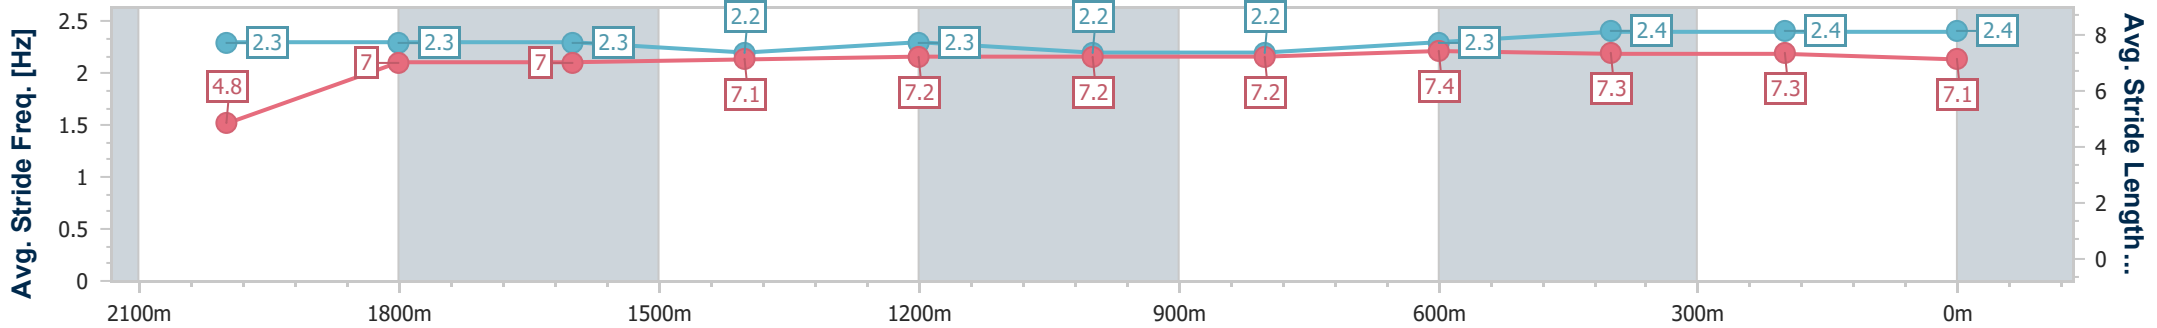

Eagle Farm QLD Professional

Race 3: MOUNT FRANKLIN BENCHMARK 72 Handicap - 2118m

03 February 2024 - 13:23

Track Rating: Good 4, Weather: Fine, Rail Position: +3m Entire

BRISBANE RACING CLUB

Section	Overall	2000m	1800m	1600m	1400m	1200m	1000m	800m	600m	400m	200m
Section Times	2:11.59 [3] (0:10.74)	2:00.85 [7] (0:12.31)	1:48.54 [8] (0:12.43)	1:36.11 [8] (0:12.65)	1:23.46 [8] (0:12.35)	1:11.11 [9] (0:12.39)	0:58.72 [7] (0:12.44)	0:46.28 [8] (0:11.85)	0:34.43 [8] (0:11.47)	0:22.96 [8] (0:11.22)	0:11.74 [7] (0:11.74)
Average Speed [km/h]	39.9	58.2	57.8	57.4	58.5	58.0	58.6	61.1	62.7	64.4	61.6
Top Speed [km/h]	57.9	59.9	59.5	58.6	58.9	59.2	59.7	62.0	64.1	65.7	63.0
Avg. Dist. to Rail [m]	5.5	1.1	0.8	2.2	2.3	2.4	2.1	1.0	0.4	2.0	2.5
Avg. Stride Freq. [Hz]	2.3	2.3	2.3	2.2	2.3	2.2	2.2	2.3	2.4	2.4	2.4
Avg. Stride Length [m]	4.8	7.0	7.0	7.1	7.2	7.2	7.2	7.4	7.3	7.3	7.1

- [] Ranking at each section and finish
- .-.- No data available at this section
- NA No data available

Horse/Jockey Name	Demarcay
Final Rank	4
Fastest Section Time (Section)	0:10.28 (Overall)
Top Speed [km/h] (Section)	65.0 (400m)
Race State	Finished