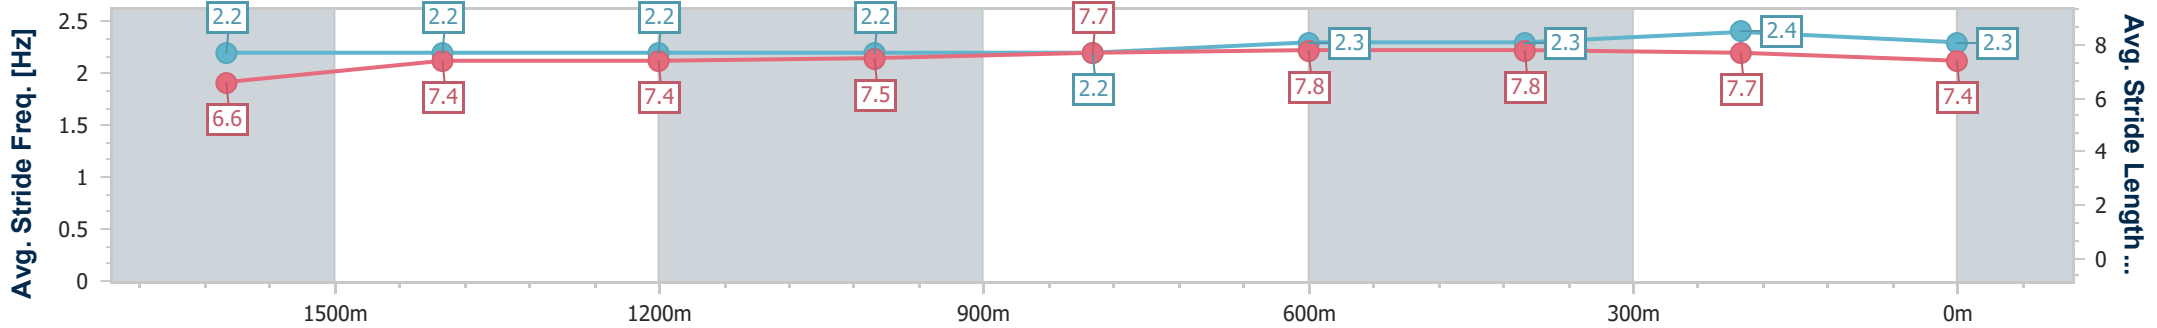

BRISBANE  
 RACING CLUB

Section	Overall	1600m	1400m	1200m	1000m	800m	600m	400m	200m
Section Times	1:50.84 [1] (0:16.08)	1:34.76 [7] (0:12.58)	1:22.18 [6] (0:12.42)	1:09.76 [6] (0:12.26)	0:57.50 [6] (0:11.89)	0:45.61 [6] (0:11.54)	0:34.07 [6] (0:11.37)	0:22.70 [6] (0:11.03)	0:11.67 [4] (0:11.67)
Average Speed [km/h]	48.2	57.7	58.0	59.0	61.1	63.0	64.2	65.1	62.3
Top Speed [km/h]	59.7	59.5	59.1	59.9	64.1	64.1	65.7	66.2	64.1
Avg. Dist. to Rail [m]	2.9	1.6	2.6	3.0	2.3	2.2	2.3	4.1	6.4
Avg. Stride Freq. [Hz]	2.2	2.2	2.2	2.2	2.2	2.3	2.3	2.4	2.3
Avg. Stride Length [m]	6.6	7.4	7.4	7.5	7.7	7.8	7.8	7.7	7.4