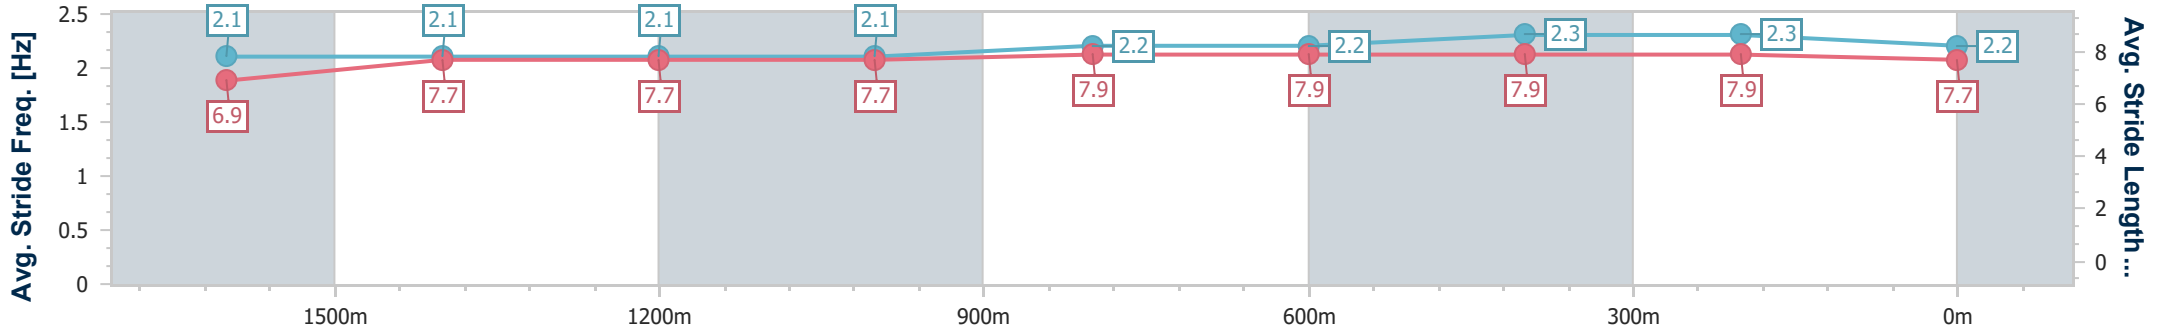

Horse/Jockey Name	Clyde
Final Rank	3
Fastest Section Time (Section)	0:11.14 (400m)
Top Speed [km/h] (Section)	66.6 (400m)
Race State	Finished

Eagle Farm QLD Professional
Race 4: GIRLS DAY OUT ON SALE NOW BENCHMARK 78
Handicap - 1815m
03 February 2024 - 13:58
Track Rating: Good 4, Weather: Fine, Rail Position: +3m Entire

BRISBANE
RACING CLUB

Section	Overall	1600m	1400m	1200m	1000m	800m	600m	400m	200m
Section Times	1:51.11 [3] (0:16.00)	1:35.11 [6] (0:12.52)	1:22.59 [5] (0:12.34)	1:10.25 [5] (0:12.14)	0:58.11 [5] (0:11.95)	0:46.16 [5] (0:11.55)	0:34.61 [5] (0:11.29)	0:23.32 [3] (0:11.14)	0:12.18 [2] (0:12.18)
Average Speed [km/h]	48.8	58.0	58.6	59.2	61.1	62.9	64.4	64.5	59.5
Top Speed [km/h]	59.6	59.2	59.5	59.8	63.2	63.9	66.4	66.6	66.5
Avg. Dist. to Rail [m]	4.0	2.2	2.4	2.2	2.2	1.6	2.5	5.0	5.5
Avg. Stride Freq. [Hz]	2.1	2.1	2.1	2.1	2.2	2.2	2.3	2.3	2.2
Avg. Stride Length [m]	6.9	7.7	7.7	7.7	7.9	7.9	7.9	7.9	7.7

- [ ] Ranking at each section and finish
- -.-.- No data available at this section
- NA No data available