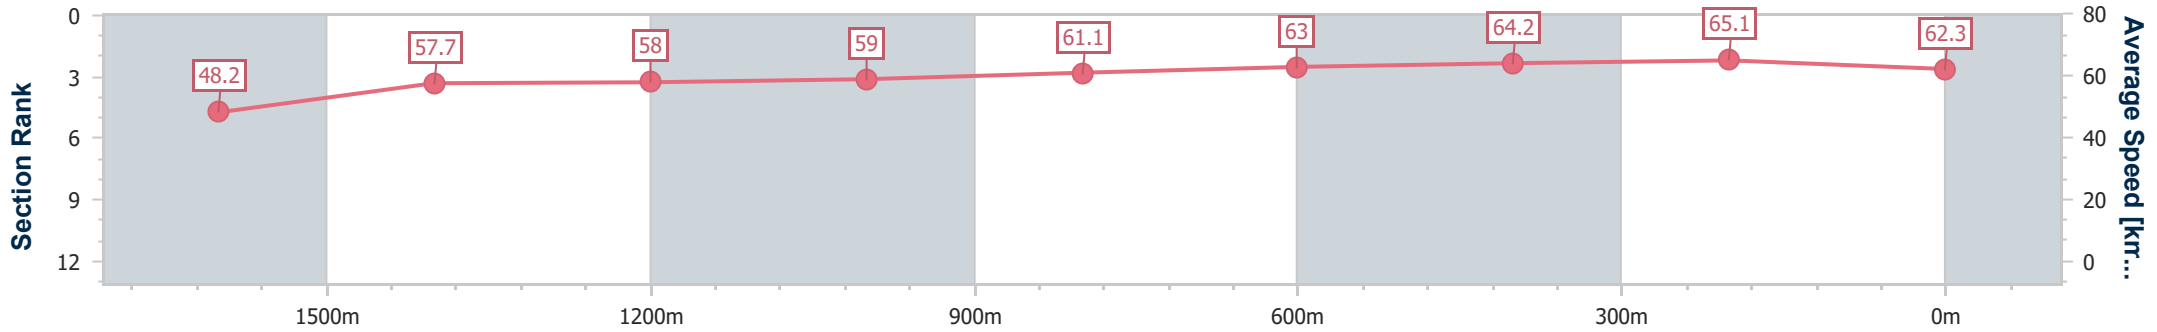

BRISBANE  
 RACING CLUB

Section	Overall	1600m	1400m	1200m	1000m	800m	600m	400m	200m
Section Times	1:50.84 [1] (0:16.08)	1:34.76 [7] (0:12.58)	1:22.18 [6] (0:12.42)	1:09.76 [6] (0:12.26)	0:57.50 [6] (0:11.89)	0:45.61 [6] (0:11.54)	0:34.07 [6] (0:11.37)	0:22.70 [6] (0:11.03)	0:11.67 [4] (0:11.67)
Average Speed [km/h]	48.2	57.7	58.0	59.0	61.1	63.0	64.2	65.1	62.3
Top Speed [km/h]	59.7	59.5	59.1	59.9	64.1	64.1	65.7	66.2	64.1
Avg. Dist. to Rail [m]	2.9	1.6	2.6	3.0	2.3	2.2	2.3	4.1	6.4
Avg. Stride Freq. [Hz]	2.2	2.2	2.2	2.2	2.2	2.3	2.3	2.4	2.3
Avg. Stride Length [m]	6.6	7.4	7.4	7.5	7.7	7.8	7.8	7.7	7.4