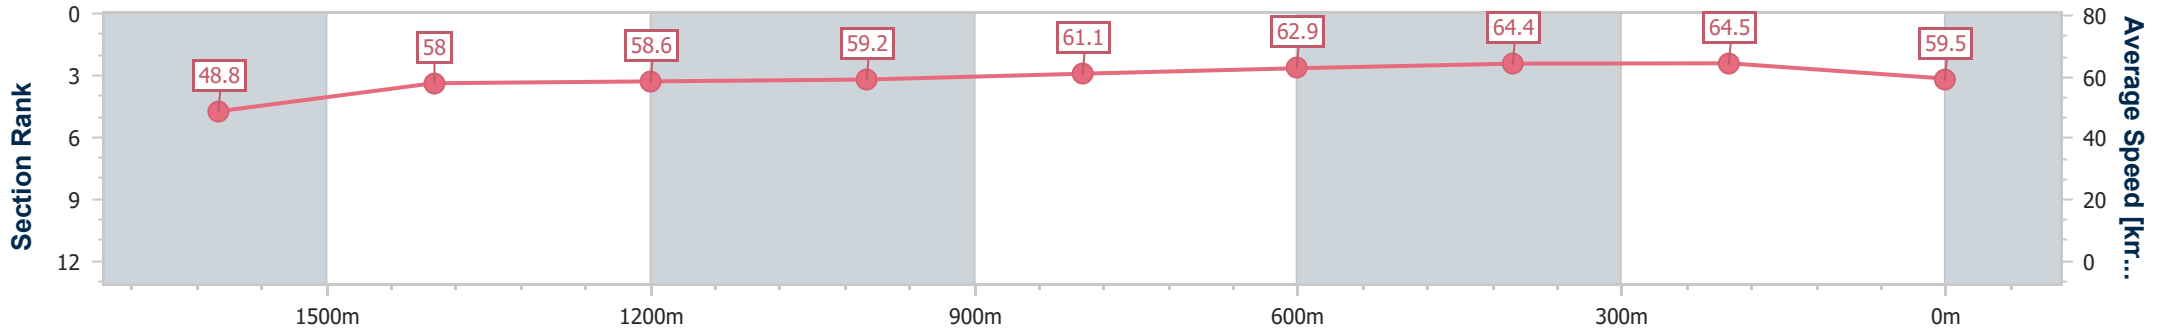

Horse/Jockey Name	Clyde
Final Rank	3
Fastest Section Time (Section)	0:11.14 (400m)
Top Speed [km/h] (Section)	66.6 (400m)
Race State	Finished

Eagle Farm QLD Professional
Race 4: GIRLS DAY OUT ON SALE NOW BENCHMARK 78
Handicap - 1815m
03 February 2024 - 13:58
Track Rating: Good 4, Weather: Fine, Rail Position: +3m Entire

BRISBANE
RACING CLUB

Section	Overall	1600m	1400m	1200m	1000m	800m	600m	400m	200m
Section Times	1:51.11 [3] (0:16.00)	1:35.11 [6] (0:12.52)	1:22.59 [5] (0:12.34)	1:10.25 [5] (0:12.14)	0:58.11 [5] (0:11.95)	0:46.16 [5] (0:11.55)	0:34.61 [5] (0:11.29)	0:23.32 [3] (0:11.14)	0:12.18 [2] (0:12.18)
Average Speed [km/h]	48.8	58.0	58.6	59.2	61.1	62.9	64.4	64.5	59.5
Top Speed [km/h]	59.6	59.2	59.5	59.8	63.2	63.9	66.4	66.6	66.5
Avg. Dist. to Rail [m]	4.0	2.2	2.4	2.2	2.2	1.6	2.5	5.0	5.5
Avg. Stride Freq. [Hz]	2.1	2.1	2.1	2.1	2.2	2.2	2.3	2.3	2.2
Avg. Stride Length [m]	6.9	7.7	7.7	7.7	7.9	7.9	7.9	7.9	7.7

- [ ] Ranking at each section and finish
- -.-.- No data available at this section
- NA No data available