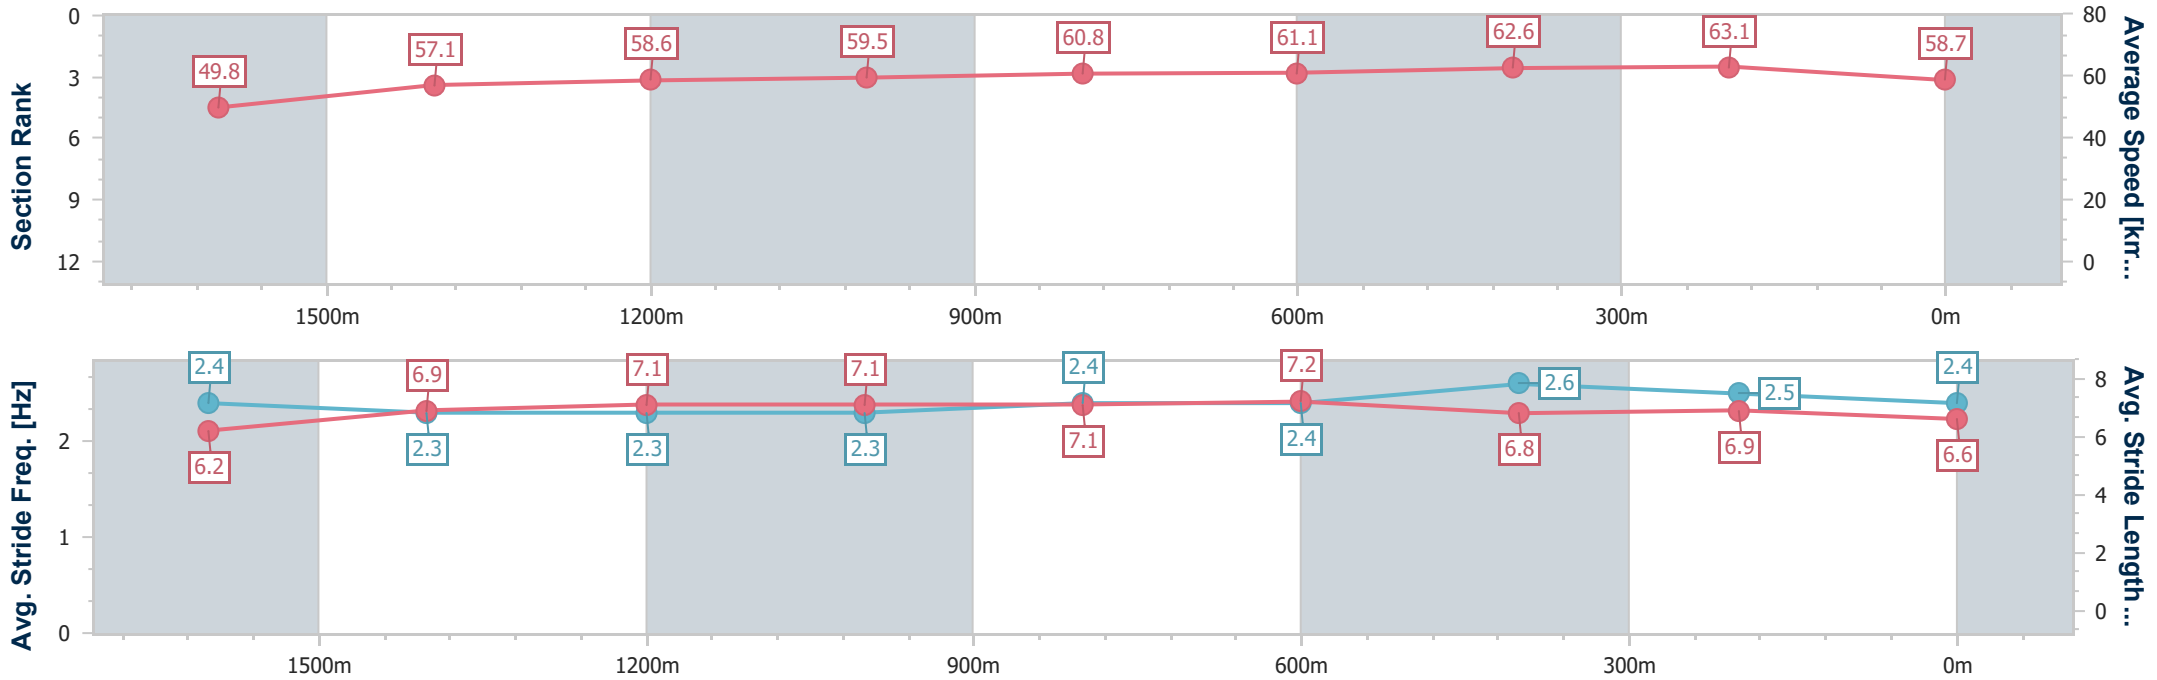

Horse/Jockey Name	Mascaret
Final Rank	9
Fastest Section Time (Section)	0:11.40 (400m)
Top Speed [km/h] (Section)	65.5 (400m)
Race State	Finished

Eagle Farm QLD Professional
Race 4: GIRLS DAY OUT ON SALE NOW BENCHMARK 78
Handicap - 1815m
03 February 2024 - 13:58
Track Rating: Good 4, Weather: Fine, Rail Position: +3m Entire

BRISBANE
RACING CLUB

Section	Overall	1600m	1400m	1200m	1000m	800m	600m	400m	200m				
Section Times	1:51.62 [9] (0:15.60)	1:36.02 [2] (0:12.55)	1:23.47 [2] (0:12.28)	1:11.19 [2] (0:12.11)	0:59.08 [2] (0:11.91)	0:47.17 [2] (0:11.80)	0:35.37 [3] (0:11.59)	0:23.78 [4] (0:11.40)	0:12.38 [5] (0:12.38)				
Average Speed [km/h]	49.8	57.1	58.6	59.5	60.8	61.1	62.6	63.1	58.7				
Top Speed [km/h]	59.3	58.3	59.4	60.8	62.7	62.9	64.0	65.5	61.1				
Avg. Dist. to Rail [m]	3.3	0.4	1.1	1.8	1.0	0.3	1.8	1.7	1.8				
Avg. Stride Freq. [Hz]	2.4	2.3	2.3	2.3	2.4	2.4	2.6	2.5	2.4				
Avg. Stride Length [m]	6.2	6.9	7.1	7.1	7.1	7.2	6.8	6.9	6.6				

- [ ] Ranking at each section and finish
- -.-.- No data available at this section
- NA No data available