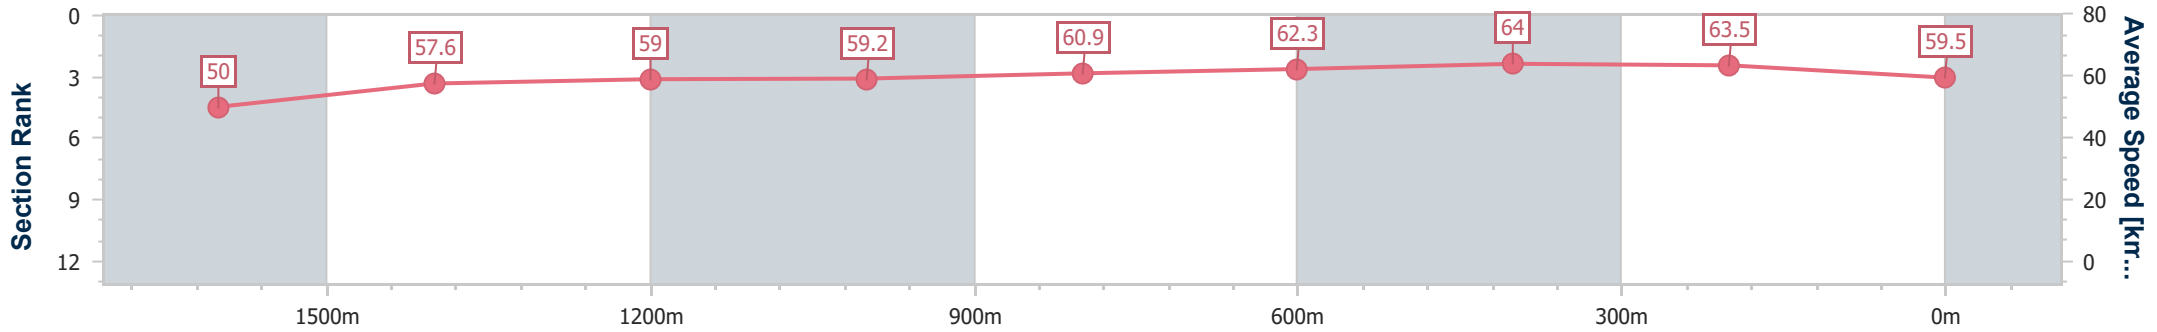

Horse/Jockey Name	Tuhinga
Final Rank	4
Fastest Section Time (Section)	0:11.35 (600m)
Top Speed [km/h] (Section)	65.5 (400m)
Race State	Finished

Eagle Farm QLD Professional
Race 4: GIRLS DAY OUT ON SALE NOW BENCHMARK 78
Handicap - 1815m
03 February 2024 - 13:58
Track Rating: Good 4, Weather: Fine, Rail Position: +3m Entire

BRISBANE
RACING CLUB

Section	Overall	1600m	1400m	1200m	1000m	800m	600m	400m	200m
Section Times	1:51.15 [4] (0:15.71)	1:35.44 [4] (0:12.63)	1:22.81 [3] (0:12.28)	1:10.53 [3] (0:12.16)	0:58.37 [3] (0:11.88)	0:46.49 [3] (0:11.57)	0:34.92 [2] (0:11.35)	0:23.57 [2] (0:11.35)	0:12.22 [3] (0:12.22)
Average Speed [km/h]	50.0	57.6	59.0	59.2	60.9	62.3	64.0	63.5	59.5
Top Speed [km/h]	58.8	58.5	59.4	59.7	63.4	63.3	65.4	65.5	62.1
Avg. Dist. to Rail [m]	4.5	3.2	2.5	2.5	1.3	0.3	2.0	4.1	4.2
Avg. Stride Freq. [Hz]	2.3	2.3	2.2	2.2	2.3	2.3	2.4	2.4	2.3
Avg. Stride Length [m]	6.6	7.1	7.3	7.4	7.5	7.5	7.4	7.3	7.1

- [ ] Ranking at each section and finish
- -.-.- No data available at this section
- NA No data available