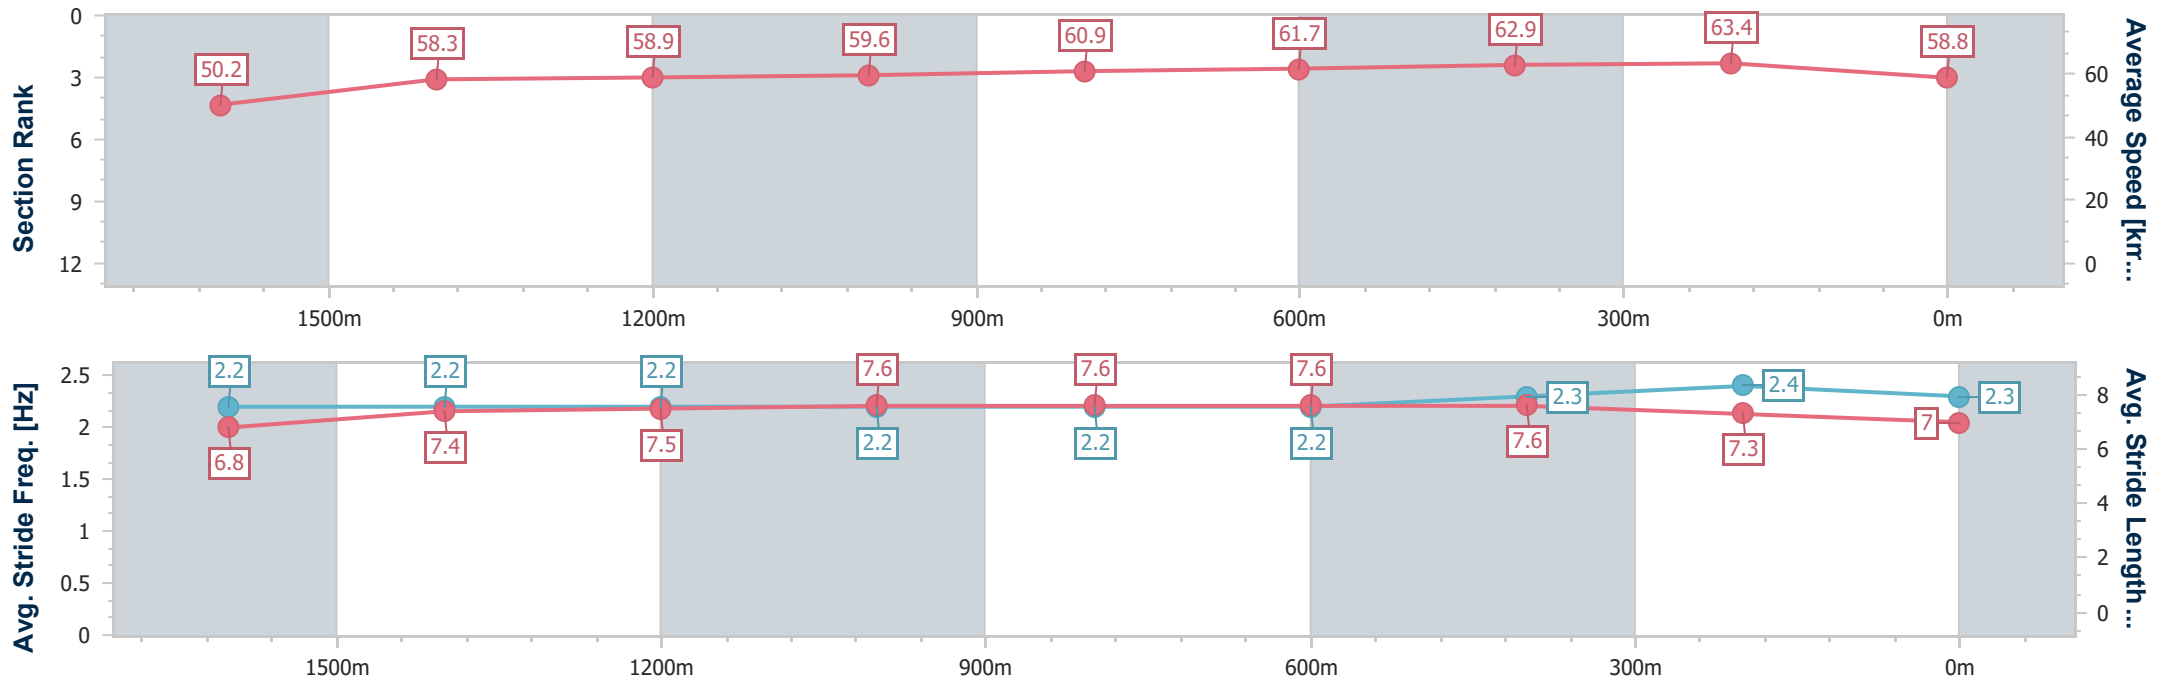

Section	Overall	1600m	1400m	1200m	1000m	800m	600m	400m	200m
Section Times	1:51.15 [4] (0:15.71)	1:35.44 [4] (0:12.63)	1:22.81 [3] (0:12.28)	1:10.53 [3] (0:12.16)	0:58.37 [3] (0:11.88)	0:46.49 [3] (0:11.57)	0:34.92 [2] (0:11.35)	0:23.57 [2] (0:11.35)	0:12.22 [3] (0:12.22)
Average Speed [km/h]	50.0	57.6	59.0	59.2	60.9	62.3	64.0	63.5	59.5
Top Speed [km/h]	58.8	58.5	59.4	59.7	63.4	63.3	65.4	65.5	62.1
Avg. Dist. to Rail [m]	4.5	3.2	2.5	2.5	1.3	0.3	2.0	4.1	4.2
Avg. Stride Freq. [Hz]	2.3	2.3	2.2	2.2	2.3	2.3	2.4	2.4	2.3
Avg. Stride Length [m]	6.6	7.1	7.3	7.4	7.5	7.5	7.4	7.3	7.1

- [ ] Ranking at each section and finish
- .-.- No data available at this section
- NA No data available

Horse/Jockey Name	Vendidit
Final Rank	5
Fastest Section Time (Section)	0:11.33 (400m)
Top Speed [km/h] (Section)	65.2 (400m)
Race State	Finished

Section	Overall	1600m	1400m	1200m	1000m	800m	600m	400m	200m
Section Times	1:51.21 [5] (0:15.67)	1:35.54 [3] (0:12.41)	1:23.13 [1] (0:12.23)	1:10.90 [1] (0:12.10)	0:58.80 [1] (0:11.93)	0:46.87 [1] (0:11.69)	0:35.18 [1] (0:11.53)	0:23.65 [1] (0:11.33)	0:12.32 [1] (0:12.32)
Average Speed [km/h]	50.2	58.3	58.9	59.6	60.9	61.7	62.9	63.4	58.8
Top Speed [km/h]	60.2	58.8	59.7	60.5	62.6	62.5	64.4	65.2	61.7
Avg. Dist. to Rail [m]	6.1	1.3	1.4	2.0	1.9	1.1	0.9	1.3	2.5
Avg. Stride Freq. [Hz]	2.2	2.2	2.2	2.2	2.2	2.2	2.3	2.4	2.3
Avg. Stride Length [m]	6.8	7.4	7.5	7.6	7.6	7.6	7.6	7.3	7.0