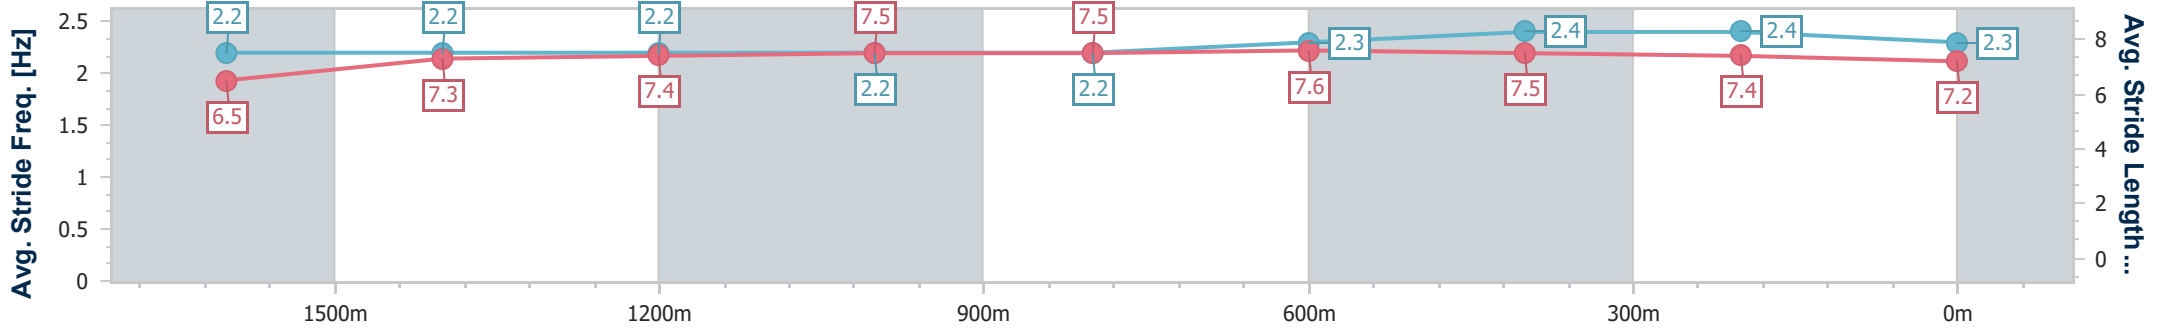

Horse/Jockey Name	Flying Joy
Final Rank	7
Fastest Section Time (Section)	0:11.12 (400m)
Top Speed [km/h] (Section)	66.1 (400m)
Race State	Finished

Eagle Farm QLD Professional
Race 4: GIRLS DAY OUT ON SALE NOW BENCHMARK 78
Handicap - 1815m
03 February 2024 - 13:58
Track Rating: Good 4, Weather: Fine, Rail Position: +3m Entire

BRISBANE
RACING CLUB

Section	Overall	1600m	1400m	1200m	1000m	800m	600m	400m	200m
Section Times	1:51.24 [7] (0:16.52)	1:34.72 [9] (0:12.59)	1:22.13 [8] (0:12.41)	1:09.72 [8] (0:12.18)	0:57.54 [8] (0:11.85)	0:45.69 [8] (0:11.39)	0:34.30 [8] (0:11.34)	0:22.96 [8] (0:11.12)	0:11.84 [7] (0:11.84)
Average Speed [km/h]	47.9	57.4	58.1	59.3	60.7	63.2	63.5	64.9	61.3
Top Speed [km/h]	58.8	58.8	58.9	59.8	63.1	64.5	65.3	66.1	63.4
Avg. Dist. to Rail [m]	8.1	1.1	1.2	1.1	0.3	0.3	0.7	1.6	0.6
Avg. Stride Freq. [Hz]	2.2	2.2	2.2	2.2	2.2	2.3	2.4	2.4	2.3
Avg. Stride Length [m]	6.5	7.3	7.4	7.5	7.5	7.6	7.5	7.4	7.2

- [ ] Ranking at each section and finish
- -.-.- No data available at this section
- NA No data available