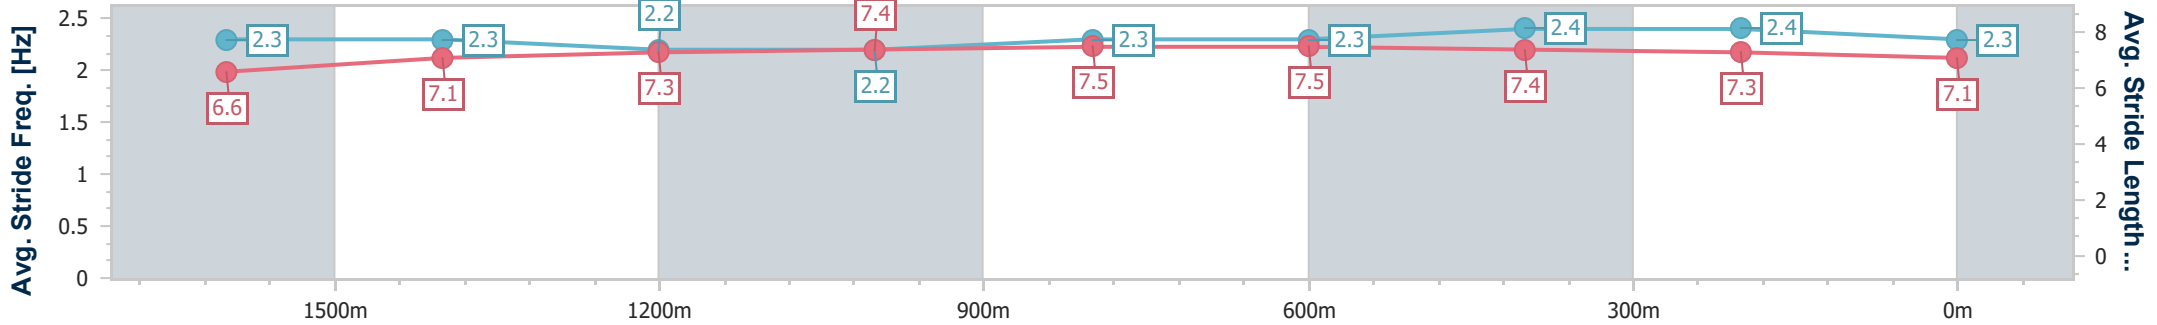

Horse/Jockey Name	Tuhinga
Final Rank	4
Fastest Section Time (Section)	0:11.35 (600m)
Top Speed [km/h] (Section)	65.5 (400m)
Race State	Finished

Eagle Farm QLD Professional
Race 4: GIRLS DAY OUT ON SALE NOW BENCHMARK 78
Handicap - 1815m
03 February 2024 - 13:58
Track Rating: Good 4, Weather: Fine, Rail Position: +3m Entire

BRISBANE
RACING CLUB

Section	Overall	1600m	1400m	1200m	1000m	800m	600m	400m	200m
Section Times	1:51.15 [4] (0:15.71)	1:35.44 [4] (0:12.63)	1:22.81 [3] (0:12.28)	1:10.53 [3] (0:12.16)	0:58.37 [3] (0:11.88)	0:46.49 [3] (0:11.57)	0:34.92 [2] (0:11.35)	0:23.57 [2] (0:11.35)	0:12.22 [3] (0:12.22)
Average Speed [km/h]	50.0	57.6	59.0	59.2	60.9	62.3	64.0	63.5	59.5
Top Speed [km/h]	58.8	58.5	59.4	59.7	63.4	63.3	65.4	65.5	62.1
Avg. Dist. to Rail [m]	4.5	3.2	2.5	2.5	1.3	0.3	2.0	4.1	4.2
Avg. Stride Freq. [Hz]	2.3	2.3	2.2	2.2	2.3	2.3	2.4	2.4	2.3
Avg. Stride Length [m]	6.6	7.1	7.3	7.4	7.5	7.5	7.4	7.3	7.1

- [ ] Ranking at each section and finish
- -.-.- No data available at this section
- NA No data available