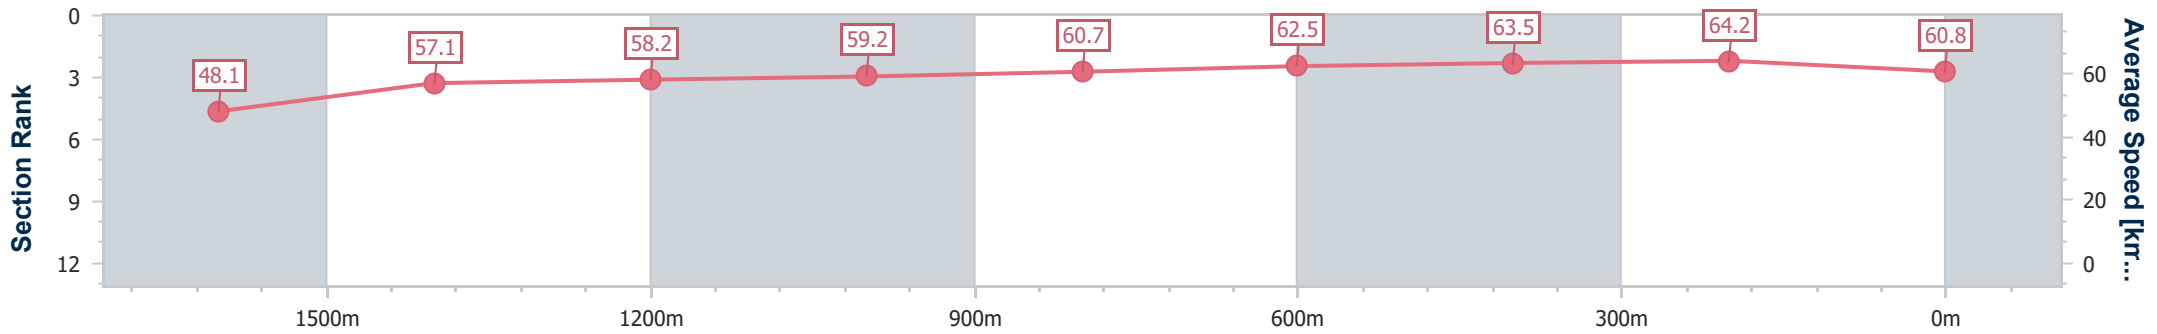

Horse/Jockey Name	Deniliquin
Final Rank	8
Fastest Section Time (Section)	0:11.23 (400m)
Top Speed [km/h] (Section)	65.2 (400m)
Race State	Finished

Eagle Farm QLD Professional
Race 4: GIRLS DAY OUT ON SALE NOW BENCHMARK 78
Handicap - 1815m
03 February 2024 - 13:58
Track Rating: Good 4, Weather: Fine, Rail Position: +3m Entire

BRISBANE
RACING CLUB

Section	Overall	1600m	1400m	1200m	1000m	800m	600m	400m	200m
Section Times	1:51.37 [8] (0:16.08)	1:35.29 [8] (0:12.66)	1:22.63 [7] (0:12.42)	1:10.21 [7] (0:12.18)	0:58.03 [7] (0:11.91)	0:46.12 [7] (0:11.56)	0:34.56 [7] (0:11.39)	0:23.17 [7] (0:11.23)	0:11.94 [8] (0:11.94)
Average Speed [km/h]	48.1	57.1	58.2	59.2	60.7	62.5	63.5	64.2	60.8
Top Speed [km/h]	58.7	59.0	59.3	60.0	63.3	63.6	65.1	65.2	62.6
Avg. Dist. to Rail [m]	3.0	2.0	2.5	2.2	1.1	0.4	1.3	1.1	1.0
Avg. Stride Freq. [Hz]	2.0	2.1	2.1	2.1	2.1	2.2	2.3	2.3	2.2
Avg. Stride Length [m]	7.2	7.6	7.8	7.8	7.9	8.0	7.8	7.8	7.5

- [ ] Ranking at each section and finish
- -.-.- No data available at this section
- NA No data available