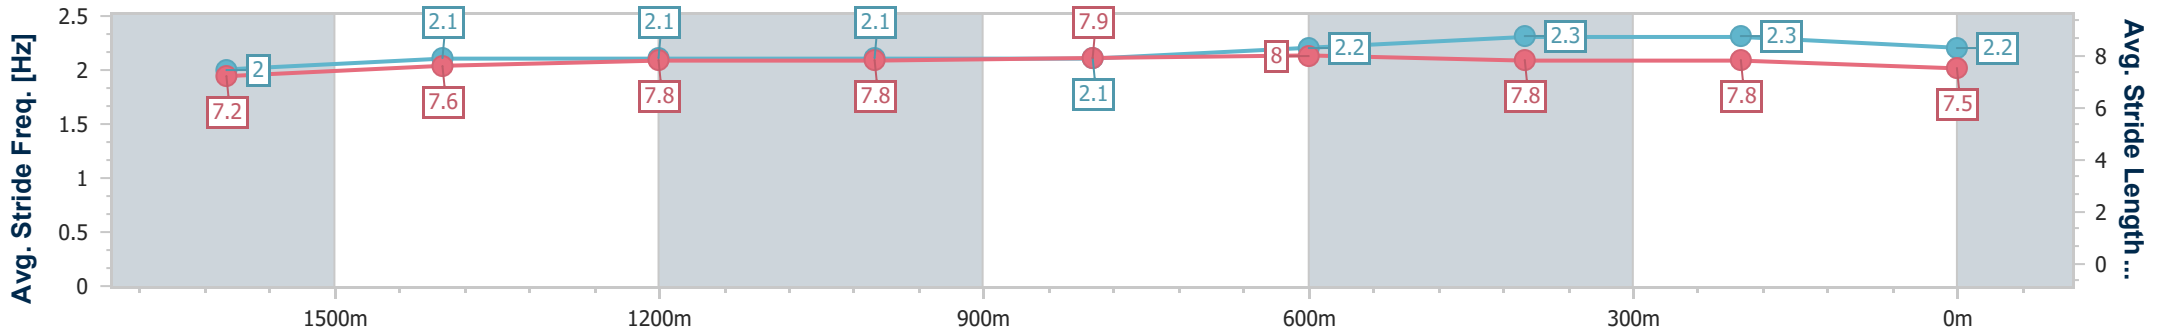

Horse/Jockey Name	Deniliquin
Final Rank	8
Fastest Section Time (Section)	0:11.23 (400m)
Top Speed [km/h] (Section)	65.2 (400m)
Race State	Finished

Eagle Farm QLD Professional
Race 4: GIRLS DAY OUT ON SALE NOW BENCHMARK 78
Handicap - 1815m
03 February 2024 - 13:58
Track Rating: Good 4, Weather: Fine, Rail Position: +3m Entire

BRISBANE
RACING CLUB

Section	Overall	1600m	1400m	1200m	1000m	800m	600m	400m	200m
Section Times	1:51.37 [8] (0:16.08)	1:35.29 [8] (0:12.66)	1:22.63 [7] (0:12.42)	1:10.21 [7] (0:12.18)	0:58.03 [7] (0:11.91)	0:46.12 [7] (0:11.56)	0:34.56 [7] (0:11.39)	0:23.17 [7] (0:11.23)	0:11.94 [8] (0:11.94)
Average Speed [km/h]	48.1	57.1	58.2	59.2	60.7	62.5	63.5	64.2	60.8
Top Speed [km/h]	58.7	59.0	59.3	60.0	63.3	63.6	65.1	65.2	62.6
Avg. Dist. to Rail [m]	3.0	2.0	2.5	2.2	1.1	0.4	1.3	1.1	1.0
Avg. Stride Freq. [Hz]	2.0	2.1	2.1	2.1	2.1	2.2	2.3	2.3	2.2
Avg. Stride Length [m]	7.2	7.6	7.8	7.8	7.9	8.0	7.8	7.8	7.5

- [ ] Ranking at each section and finish
- -.-.- No data available at this section
- NA No data available