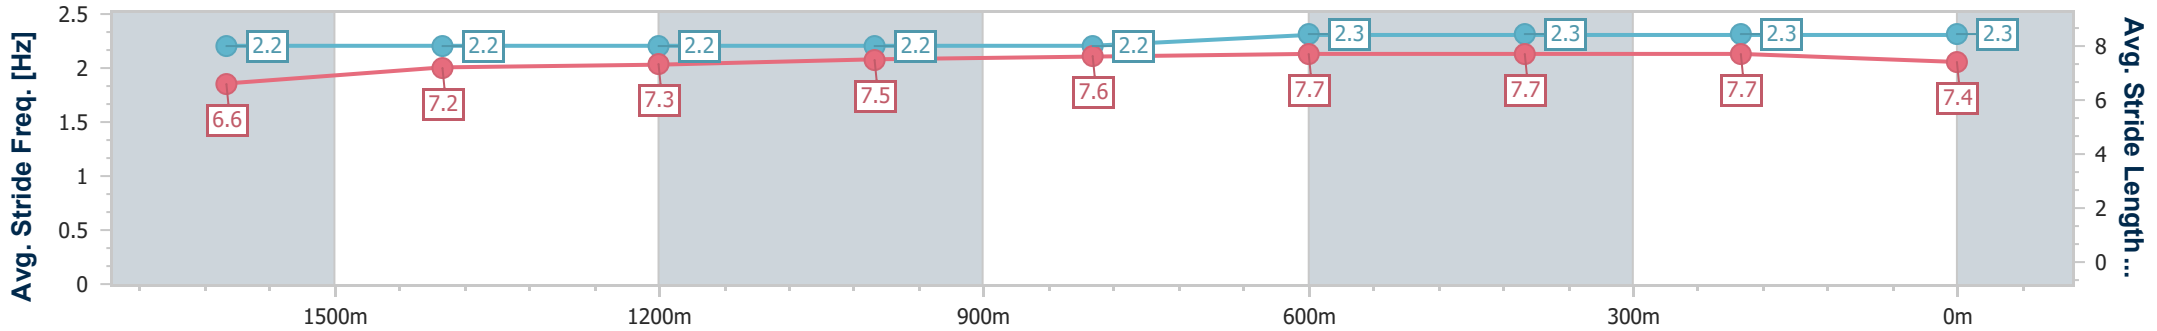

Horse/Jockey Name	Chayse 'N' Artie
Final Rank	6
Fastest Section Time (Section)	0:11.38 (400m)
Top Speed [km/h] (Section)	64.6 (600m)
Race State	Finished

Eagle Farm QLD Professional
Race 4: GIRLS DAY OUT ON SALE NOW BENCHMARK 78
Handicap - 1815m
03 February 2024 - 13:58
Track Rating: Good 4, Weather: Fine, Rail Position: +3m Entire

BRISBANE
RACING CLUB

Section	Overall	1600m	1400m	1200m	1000m	800m	600m	400m	200m			
Section Times	1:51.22 [6] (0:15.82)	1:35.40 [5] (0:12.60)	1:22.80 [4] (0:12.35)	1:10.45 [4] (0:12.18)	0:58.27 [4] (0:11.90)	0:46.37 [4] (0:11.62)	0:34.75 [4] (0:11.42)	0:23.33 [5] (0:11.38)	0:11.95 [6] (0:11.95)			
Average Speed [km/h]	48.7	57.1	58.3	59.3	60.8	62.3	63.6	63.5	60.4			
Top Speed [km/h]	58.8	57.8	59.4	59.7	63.5	63.8	64.6	64.5	62.5			
Avg. Dist. to Rail [m]	1.8	0.5	0.8	1.5	1.0	1.1	2.1	2.8	3.6			
Avg. Stride Freq. [Hz]	2.2	2.2	2.2	2.2	2.2	2.3	2.3	2.3	2.3			
Avg. Stride Length [m]	6.6	7.2	7.3	7.5	7.6	7.7	7.7	7.7	7.4			

- [ ] Ranking at each section and finish
- -.-.- No data available at this section
- NA No data available