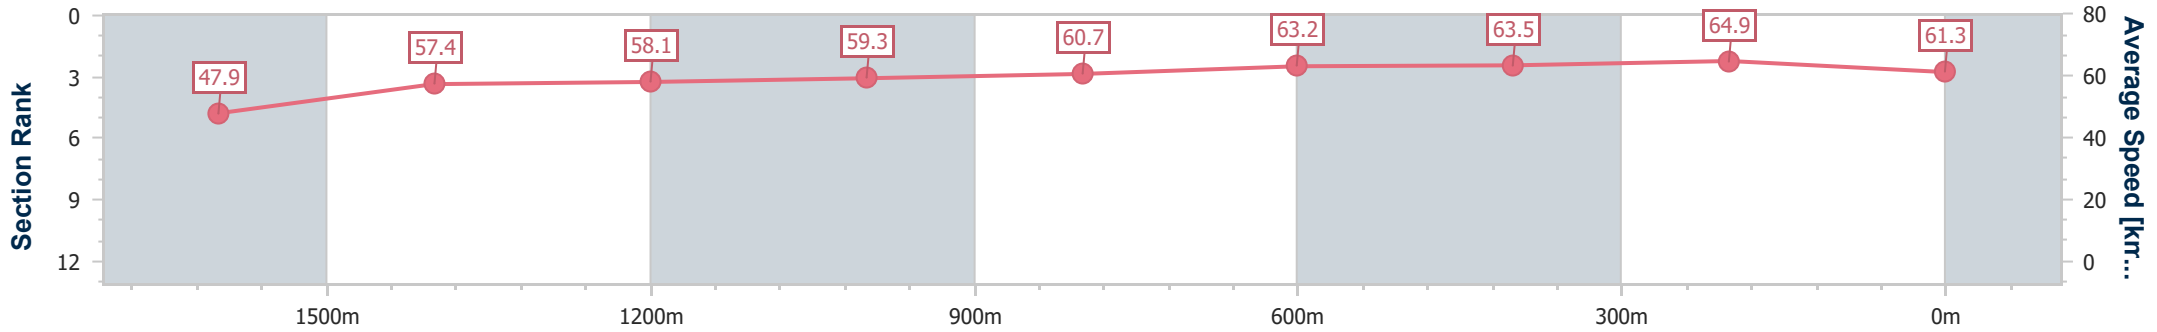

Horse/Jockey Name	Flying Joy
Final Rank	7
Fastest Section Time (Section)	0:11.12 (400m)
Top Speed [km/h] (Section)	66.1 (400m)
Race State	Finished

Eagle Farm QLD Professional
Race 4: GIRLS DAY OUT ON SALE NOW BENCHMARK 78
Handicap - 1815m
03 February 2024 - 13:58
Track Rating: Good 4, Weather: Fine, Rail Position: +3m Entire

BRISBANE
RACING CLUB

Section	Overall	1600m	1400m	1200m	1000m	800m	600m	400m	200m
Section Times	1:51.24 [7] (0:16.52)	1:34.72 [9] (0:12.59)	1:22.13 [8] (0:12.41)	1:09.72 [8] (0:12.18)	0:57.54 [8] (0:11.85)	0:45.69 [8] (0:11.39)	0:34.30 [8] (0:11.34)	0:22.96 [8] (0:11.12)	0:11.84 [7] (0:11.84)
Average Speed [km/h]	47.9	57.4	58.1	59.3	60.7	63.2	63.5	64.9	61.3
Top Speed [km/h]	58.8	58.8	58.9	59.8	63.1	64.5	65.3	66.1	63.4
Avg. Dist. to Rail [m]	8.1	1.1	1.2	1.1	0.3	0.3	0.7	1.6	0.6
Avg. Stride Freq. [Hz]	2.2	2.2	2.2	2.2	2.2	2.3	2.4	2.4	2.3
Avg. Stride Length [m]	6.5	7.3	7.4	7.5	7.5	7.6	7.5	7.4	7.2

- [ ] Ranking at each section and finish
- -.-.- No data available at this section
- NA No data available