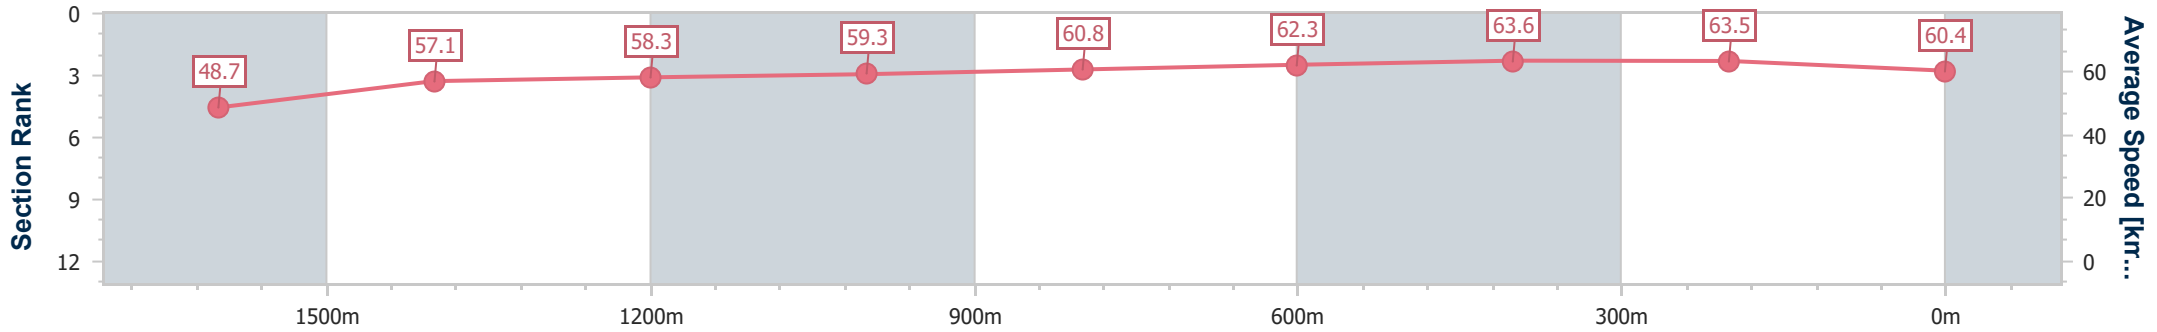

Horse/Jockey Name	Chayse 'N' Artie
Final Rank	6
Fastest Section Time (Section)	0:11.38 (400m)
Top Speed [km/h] (Section)	64.6 (600m)
Race State	Finished

Eagle Farm QLD Professional
Race 4: GIRLS DAY OUT ON SALE NOW BENCHMARK 78
Handicap - 1815m
03 February 2024 - 13:58
Track Rating: Good 4, Weather: Fine, Rail Position: +3m Entire

BRISBANE
RACING CLUB

Section	Overall	1600m	1400m	1200m	1000m	800m	600m	400m	200m			
Section Times	1:51.22 [6] (0:15.82)	1:35.40 [5] (0:12.60)	1:22.80 [4] (0:12.35)	1:10.45 [4] (0:12.18)	0:58.27 [4] (0:11.90)	0:46.37 [4] (0:11.62)	0:34.75 [4] (0:11.42)	0:23.33 [5] (0:11.38)	0:11.95 [6] (0:11.95)			
Average Speed [km/h]	48.7	57.1	58.3	59.3	60.8	62.3	63.6	63.5	60.4			
Top Speed [km/h]	58.8	57.8	59.4	59.7	63.5	63.8	64.6	64.5	62.5			
Avg. Dist. to Rail [m]	1.8	0.5	0.8	1.5	1.0	1.1	2.1	2.8	3.6			
Avg. Stride Freq. [Hz]	2.2	2.2	2.2	2.2	2.2	2.3	2.3	2.3	2.3			
Avg. Stride Length [m]	6.6	7.2	7.3	7.5	7.6	7.7	7.7	7.7	7.4			

- [ ] Ranking at each section and finish
- -.-.- No data available at this section
- NA No data available