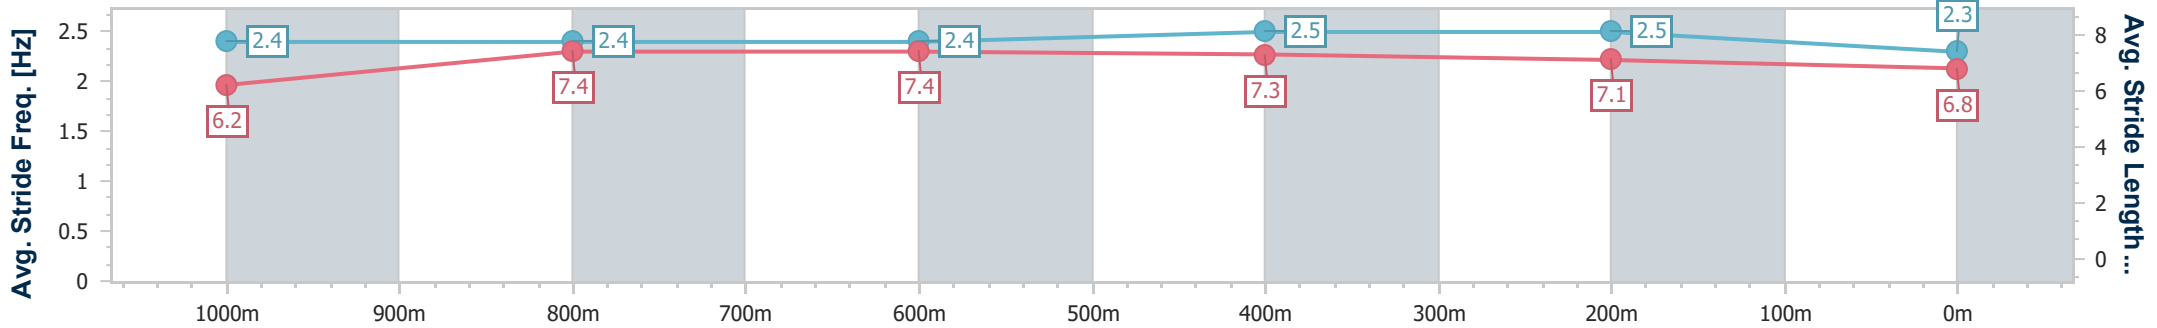

Horse/Jockey Name	Bad Education
Final Rank	3
Fastest Section Time (Section)	0:11.08 (1000m)
Top Speed [km/h] (Section)	66.4 (1000m)
Race State	Finished

Eagle Farm QLD Professional
Race 6: GALLOPERS SPORTS CLUB BENCHMARK 68
Handicap - 1200m
03 February 2024 - 15:13
Track Rating: Good 4, Weather: Fine, Rail Position: +3m Entire

BRISBANE
RACING CLUB

Section	Overall	1000m	800m	600m	400m	200m
Section Times	1:10.78 [3] (0:13.72)	0:57.06 [3] (0:11.08)	0:45.98 [3] (0:11.14)	0:34.84 [1] (0:11.09)	0:23.75 [1] (0:11.22)	0:12.53 [1] (0:12.53)
Average Speed [km/h]	52.6	65.6	64.9	65.5	64.0	57.4
Top Speed [km/h]	65.4	66.4	65.4	65.9	66.1	61.5
Avg. Dist. to Rail [m]	5.9	1.8	1.2	1.1	3.1	2.5
Avg. Stride Freq. [Hz]	2.4	2.4	2.4	2.5	2.5	2.3
Avg. Stride Length [m]	6.2	7.4	7.4	7.3	7.1	6.8

- [ ] Ranking at each section and finish
- -.-.- No data available at this section
- NA No data available