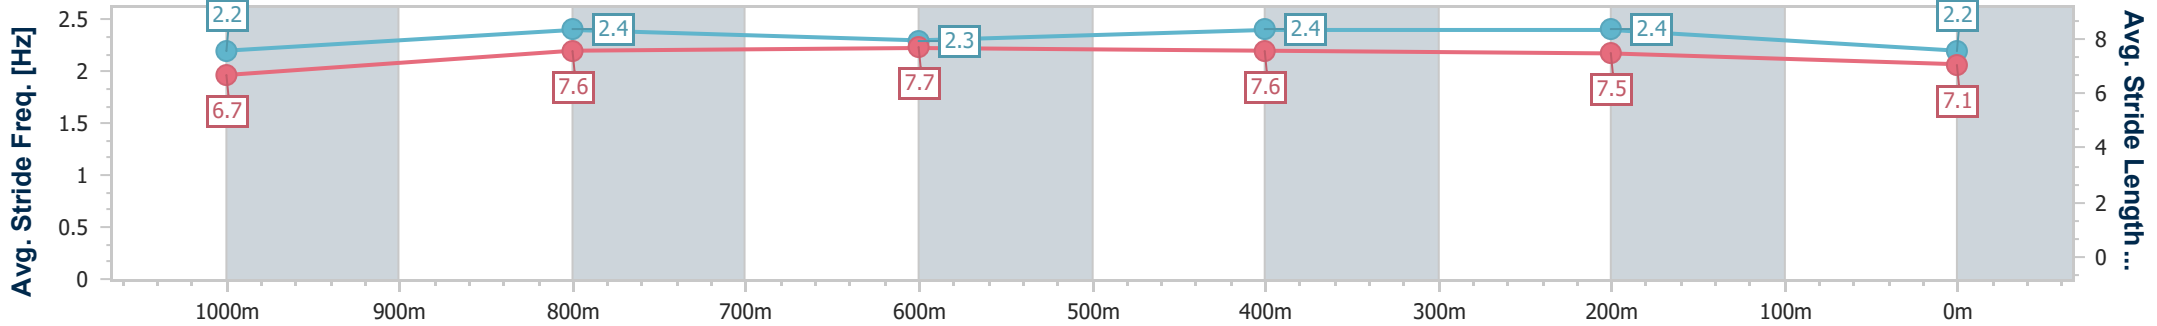

- [] Ranking at each section and finish
- .-.- No data available at this section
- NA No data available

Horse/Jockey Name	Lennic
Final Rank	8
Fastest Section Time (Section)	0:11.13 (400m)
Top Speed [km/h] (Section)	66.3 (400m)
Race State	Finished

Eagle Farm QLD Professional
Race 6: GALLOPERS SPORTS CLUB BENCHMARK 68
Handicap - 1200m

03 February 2024 - 15:13

Track Rating: Good 4, Weather: Fine, Rail Position: +3m Entire

BRISBANE
RACING CLUB

Section	Overall	1000m	800m	600m	400m	200m
Section Times	1:11.11 [8] (0:13.48)	0:57.63 [2] (0:11.27)	0:46.36 [2] (0:11.31)	0:35.05 [3] (0:11.16)	0:23.89 [4] (0:11.13)	0:12.76 [2] (0:12.76)
Average Speed [km/h]	53.5	64.5	64.1	65.0	64.5	56.7
Top Speed [km/h]	65.8	65.6	65.3	66.1	66.3	62.1
Avg. Dist. to Rail [m]	2.0	1.4	1.9	1.6	1.5	2.0
Avg. Stride Freq. [Hz]	2.2	2.4	2.3	2.4	2.4	2.2
Avg. Stride Length [m]	6.7	7.6	7.7	7.6	7.5	7.1