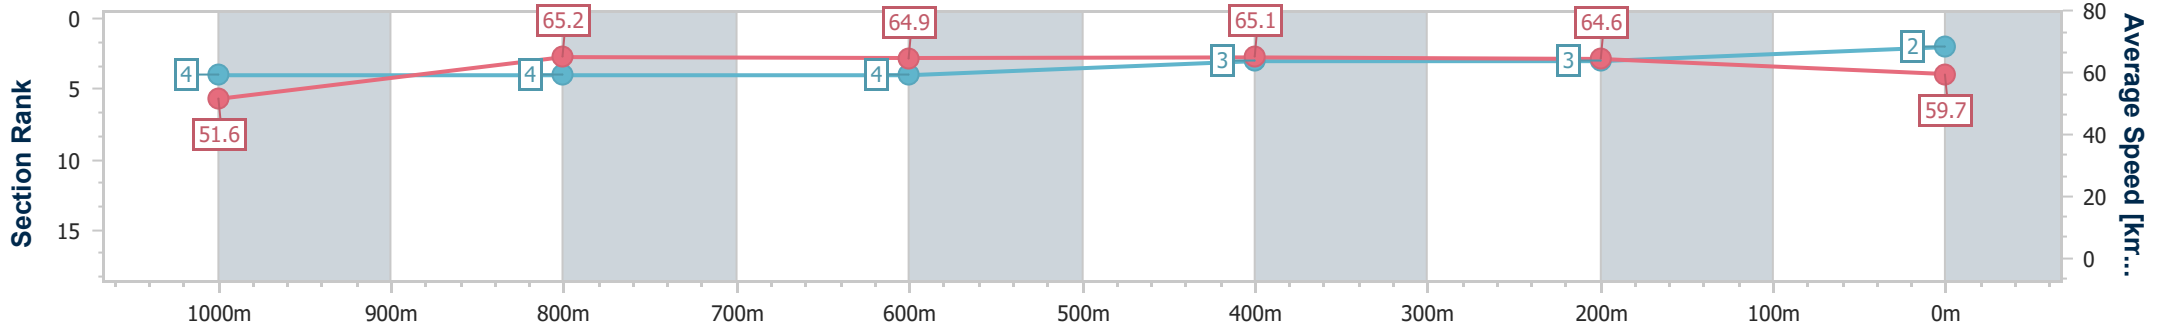

Horse/Jockey Name	Hidden Eyes
Final Rank	2
Fastest Section Time (Section)	0:11.09 (600m)
Top Speed [km/h] (Section)	65.8 (400m)
Race State	Finished

Eagle Farm QLD Professional
Race 6: GALLOPERS SPORTS CLUB BENCHMARK 68
Handicap - 1200m
03 February 2024 - 15:13
Track Rating: Good 4, Weather: Fine, Rail Position: +3m Entire

BRISBANE
RACING CLUB

Section	Overall	1000m	800m	600m	400m	200m
Section Times	1:10.39 [2] (0:13.90)	0:56.49 [4] (0:11.13)	0:45.36 [4] (0:11.10)	0:34.26 [4] (0:11.09)	0:23.17 [3] (0:11.14)	0:12.03 [3] (0:12.03)
Average Speed [km/h]	51.6	65.2	64.9	65.1	64.6	59.7
Top Speed [km/h]	64.1	65.6	65.5	65.6	65.8	62.5
Avg. Dist. to Rail [m]	1.9	1.0	0.2	0.2	0.4	0.3
Avg. Stride Freq. [Hz]	2.2	2.3	2.3	2.4	2.4	2.3
Avg. Stride Length [m]	6.5	7.8	7.7	7.6	7.5	7.3

- [ ] Ranking at each section and finish
- -.-.- No data available at this section
- NA No data available