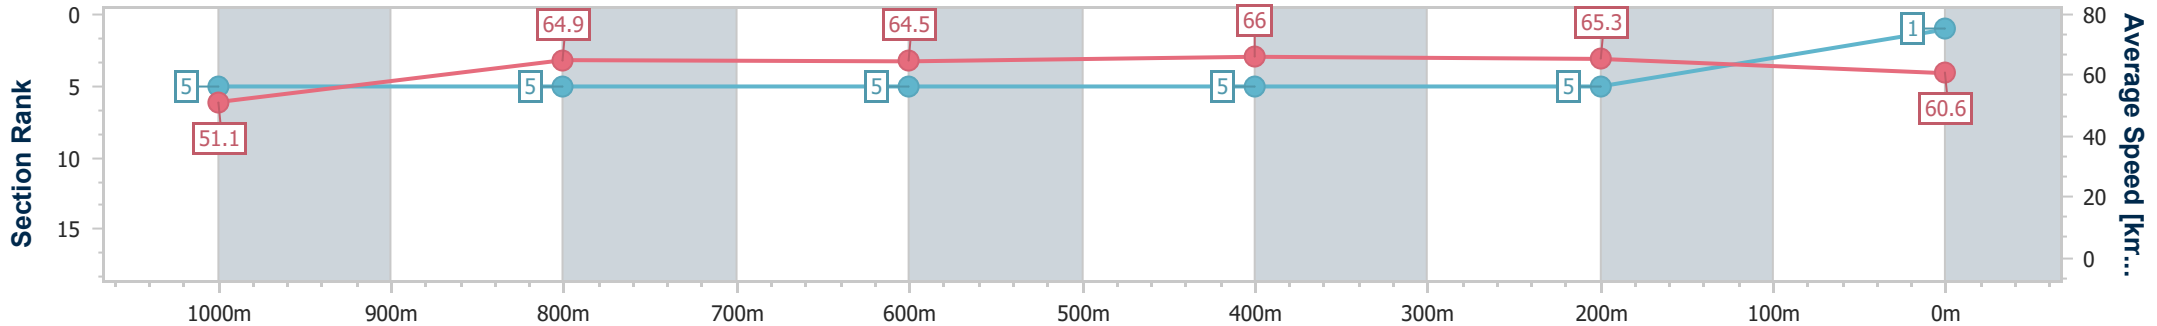

Horse/Jockey Name	Sabalenka
Final Rank	1
Fastest Section Time (Section)	0:10.98 (400m)
Top Speed [km/h] (Section)	67.8 (400m)
Race State	Finished

Eagle Farm QLD Professional
Race 6: GALLOPERS SPORTS CLUB BENCHMARK 68
Handicap - 1200m
03 February 2024 - 15:13
Track Rating: Good 4, Weather: Fine, Rail Position: +3m Entire

BRISBANE
RACING CLUB

Section	Overall	1000m	800m	600m	400m	200m
Section Times	1:10.37 [1] (0:14.11)	0:56.26 [5] (0:11.13)	0:45.13 [5] (0:11.21)	0:33.92 [5] (0:11.02)	0:22.90 [5] (0:10.98)	0:11.92 [5] (0:11.92)
Average Speed [km/h]	51.1	64.9	64.5	66.0	65.3	60.6
Top Speed [km/h]	63.0	66.9	66.8	67.1	67.8	62.3
Avg. Dist. to Rail [m]	1.1	1.2	0.9	1.6	5.2	3.6
Avg. Stride Freq. [Hz]	2.3	2.5	2.4	2.4	2.4	2.3
Avg. Stride Length [m]	6.3	7.3	7.5	7.6	7.5	7.2

- [ ] Ranking at each section and finish
- -.-.- No data available at this section
- NA No data available