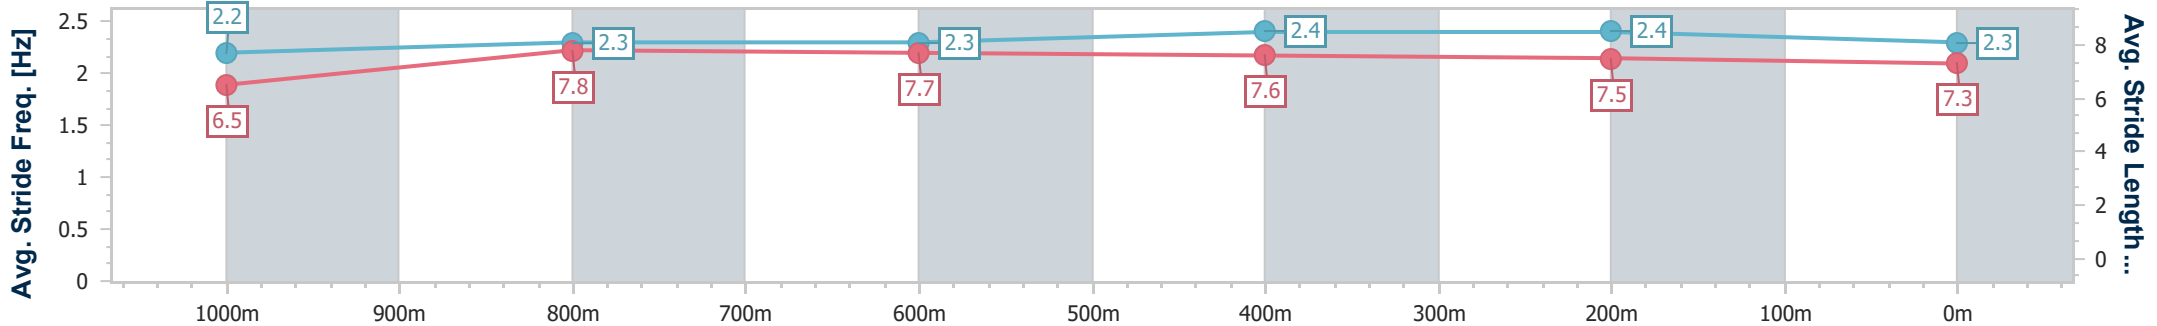

Horse/Jockey Name	Hidden Eyes
Final Rank	2
Fastest Section Time (Section)	0:11.09 (600m)
Top Speed [km/h] (Section)	65.8 (400m)
Race State	Finished

Eagle Farm QLD Professional
Race 6: GALLOPERS SPORTS CLUB BENCHMARK 68
Handicap - 1200m
03 February 2024 - 15:13
Track Rating: Good 4, Weather: Fine, Rail Position: +3m Entire

BRISBANE
RACING CLUB

Section	Overall	1000m	800m	600m	400m	200m
Section Times	1:10.39 [2] (0:13.90)	0:56.49 [4] (0:11.13)	0:45.36 [4] (0:11.10)	0:34.26 [4] (0:11.09)	0:23.17 [3] (0:11.14)	0:12.03 [3] (0:12.03)
Average Speed [km/h]	51.6	65.2	64.9	65.1	64.6	59.7
Top Speed [km/h]	64.1	65.6	65.5	65.6	65.8	62.5
Avg. Dist. to Rail [m]	1.9	1.0	0.2	0.2	0.4	0.3
Avg. Stride Freq. [Hz]	2.2	2.3	2.3	2.4	2.4	2.3
Avg. Stride Length [m]	6.5	7.8	7.7	7.6	7.5	7.3

- [ ] Ranking at each section and finish
- -.-.- No data available at this section
- NA No data available