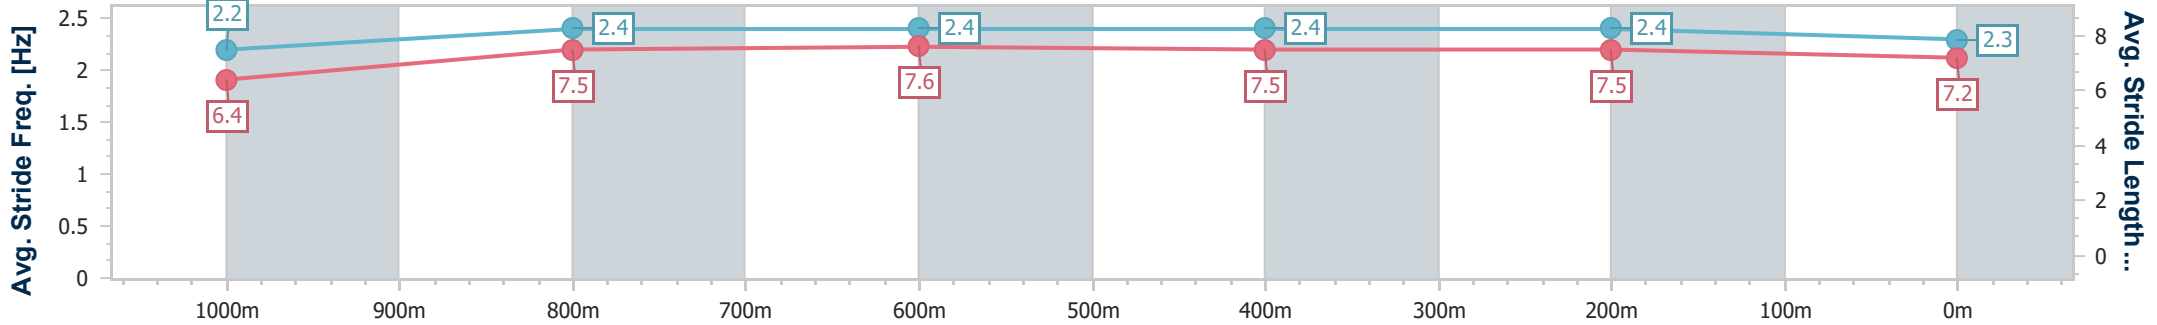

Horse/Jockey Name	Lady Falvelon
Final Rank	7
Fastest Section Time (Section)	0:11.06 (800m)
Top Speed [km/h] (Section)	66.5 (800m)
Race State	Finished

Eagle Farm QLD Professional
Race 6: GALLOPERS SPORTS CLUB BENCHMARK 68
Handicap - 1200m
03 February 2024 - 15:13
Track Rating: Good 4, Weather: Fine, Rail Position: +3m Entire

BRISBANE
RACING CLUB

Section	Overall	1000m	800m	600m	400m	200m
Section Times	1:11.09 [7] (0:14.56)	0:56.53 [9] (0:11.30)	0:45.23 [9] (0:11.06)	0:34.17 [8] (0:11.08)	0:23.09 [8] (0:11.13)	0:11.96 [9] (0:11.96)
Average Speed [km/h]	49.4	64.3	65.3	65.1	64.9	60.1
Top Speed [km/h]	62.2	66.3	66.5	65.7	65.8	63.2
Avg. Dist. to Rail [m]	3.6	1.7	0.9	0.4	3.6	4.4
Avg. Stride Freq. [Hz]	2.2	2.4	2.4	2.4	2.4	2.3
Avg. Stride Length [m]	6.4	7.5	7.6	7.5	7.5	7.2

- [ ] Ranking at each section and finish
- -.-.- No data available at this section
- NA No data available