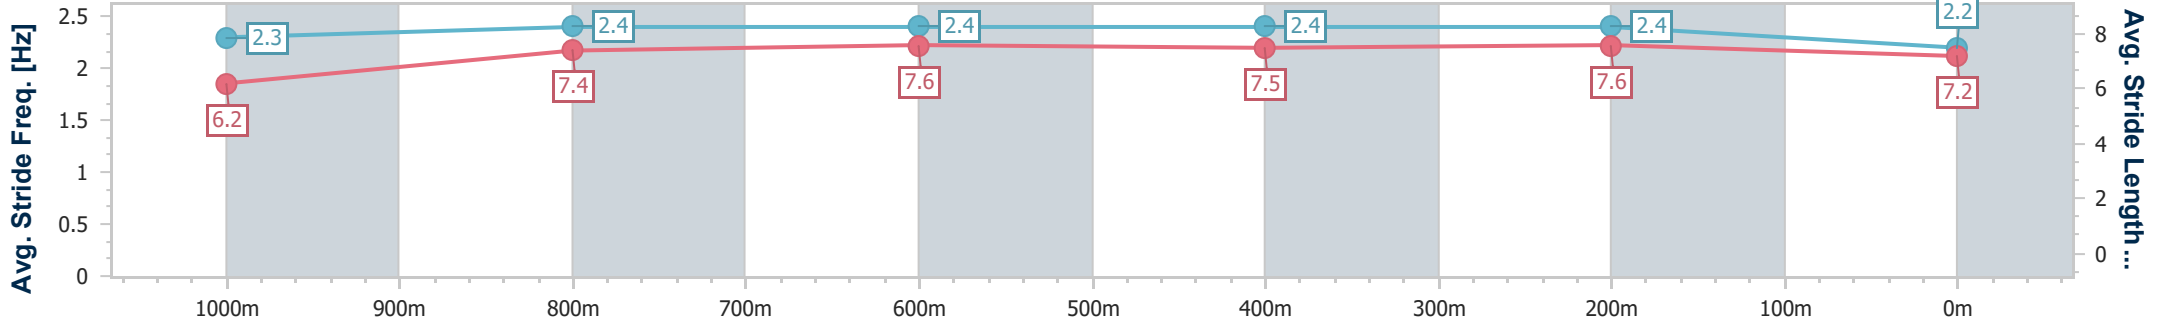

Horse/Jockey Name	Halfahope
Final Rank	9
Fastest Section Time (Section)	0:11.12 (600m)
Top Speed [km/h] (Section)	67.5 (1000m)
Race State	Finished

Eagle Farm QLD Professional
Race 6: GALLOPERS SPORTS CLUB BENCHMARK 68
Handicap - 1200m
03 February 2024 - 15:13
Track Rating: Good 4, Weather: Fine, Rail Position: +3m Entire

BRISBANE
RACING CLUB

Section	Overall	1000m	800m	600m	400m	200m
Section Times	1:11.27 [9] (0:14.34)	0:56.93 [7] (0:11.21)	0:45.72 [7] (0:11.15)	0:34.57 [7] (0:11.12)	0:23.45 [6] (0:11.20)	0:12.25 [8] (0:12.25)
Average Speed [km/h]	50.2	64.7	65.1	65.4	64.3	58.6
Top Speed [km/h]	64.1	67.5	67.0	66.6	65.3	63.0
Avg. Dist. to Rail [m]	2.2	1.4	1.7	1.7	3.5	2.5
Avg. Stride Freq. [Hz]	2.3	2.4	2.4	2.4	2.4	2.2
Avg. Stride Length [m]	6.2	7.4	7.6	7.5	7.6	7.2

- [ ] Ranking at each section and finish
- -.-.- No data available at this section
- NA No data available