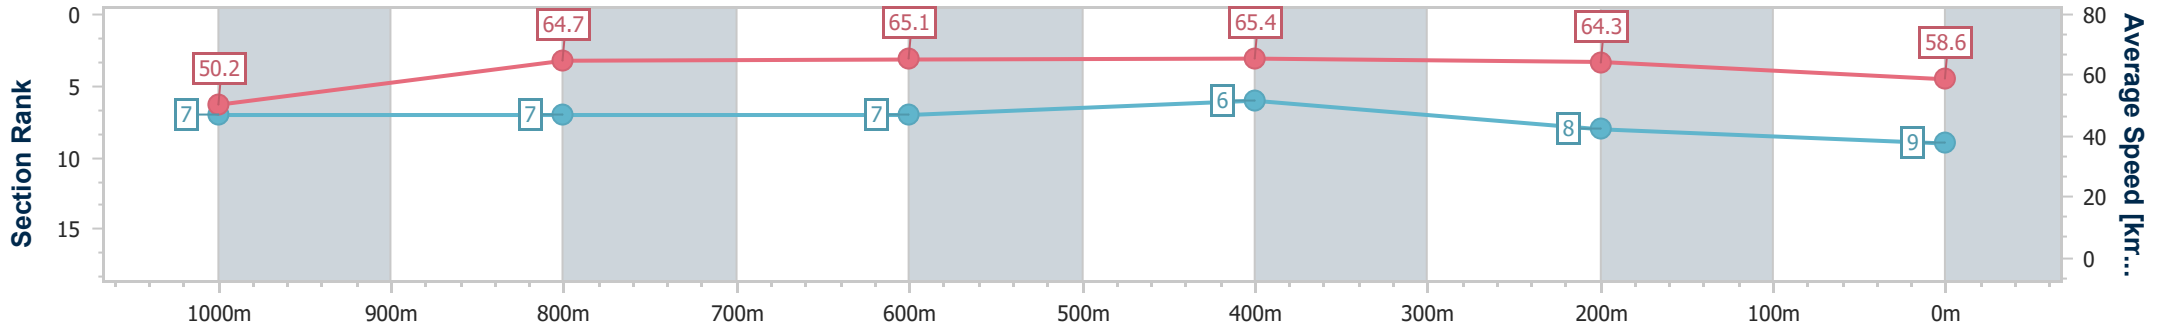

Horse/Jockey Name	Halfahope
Final Rank	9
Fastest Section Time (Section)	0:11.12 (600m)
Top Speed [km/h] (Section)	67.5 (1000m)
Race State	Finished

Eagle Farm QLD Professional
Race 6: GALLOPERS SPORTS CLUB BENCHMARK 68
Handicap - 1200m
03 February 2024 - 15:13
Track Rating: Good 4, Weather: Fine, Rail Position: +3m Entire

BRISBANE
RACING CLUB

Section	Overall	1000m	800m	600m	400m	200m
Section Times	1:11.27 [9] (0:14.34)	0:56.93 [7] (0:11.21)	0:45.72 [7] (0:11.15)	0:34.57 [7] (0:11.12)	0:23.45 [6] (0:11.20)	0:12.25 [8] (0:12.25)
Average Speed [km/h]	50.2	64.7	65.1	65.4	64.3	58.6
Top Speed [km/h]	64.1	67.5	67.0	66.6	65.3	63.0
Avg. Dist. to Rail [m]	2.2	1.4	1.7	1.7	3.5	2.5
Avg. Stride Freq. [Hz]	2.3	2.4	2.4	2.4	2.4	2.2
Avg. Stride Length [m]	6.2	7.4	7.6	7.5	7.6	7.2

- [ ] Ranking at each section and finish
- -.-.- No data available at this section
- NA No data available