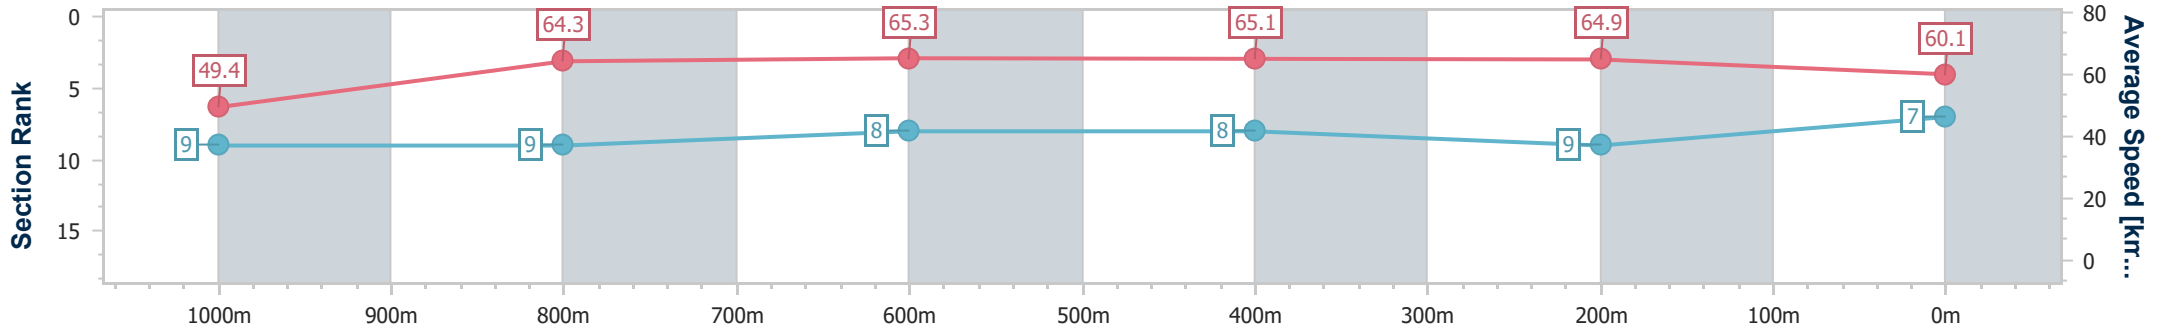

Horse/Jockey Name	Lady Falvelon
Final Rank	7
Fastest Section Time (Section)	0:11.06 (800m)
Top Speed [km/h] (Section)	66.5 (800m)
Race State	Finished

Eagle Farm QLD Professional
Race 6: GALLOPERS SPORTS CLUB BENCHMARK 68
Handicap - 1200m
03 February 2024 - 15:13
Track Rating: Good 4, Weather: Fine, Rail Position: +3m Entire

BRISBANE
RACING CLUB

Section	Overall	1000m	800m	600m	400m	200m
Section Times	1:11.09 [7] (0:14.56)	0:56.53 [9] (0:11.30)	0:45.23 [9] (0:11.06)	0:34.17 [8] (0:11.08)	0:23.09 [8] (0:11.13)	0:11.96 [9] (0:11.96)
Average Speed [km/h]	49.4	64.3	65.3	65.1	64.9	60.1
Top Speed [km/h]	62.2	66.3	66.5	65.7	65.8	63.2
Avg. Dist. to Rail [m]	3.6	1.7	0.9	0.4	3.6	4.4
Avg. Stride Freq. [Hz]	2.2	2.4	2.4	2.4	2.4	2.3
Avg. Stride Length [m]	6.4	7.5	7.6	7.5	7.5	7.2

- [ ] Ranking at each section and finish
- -.-.- No data available at this section
- NA No data available