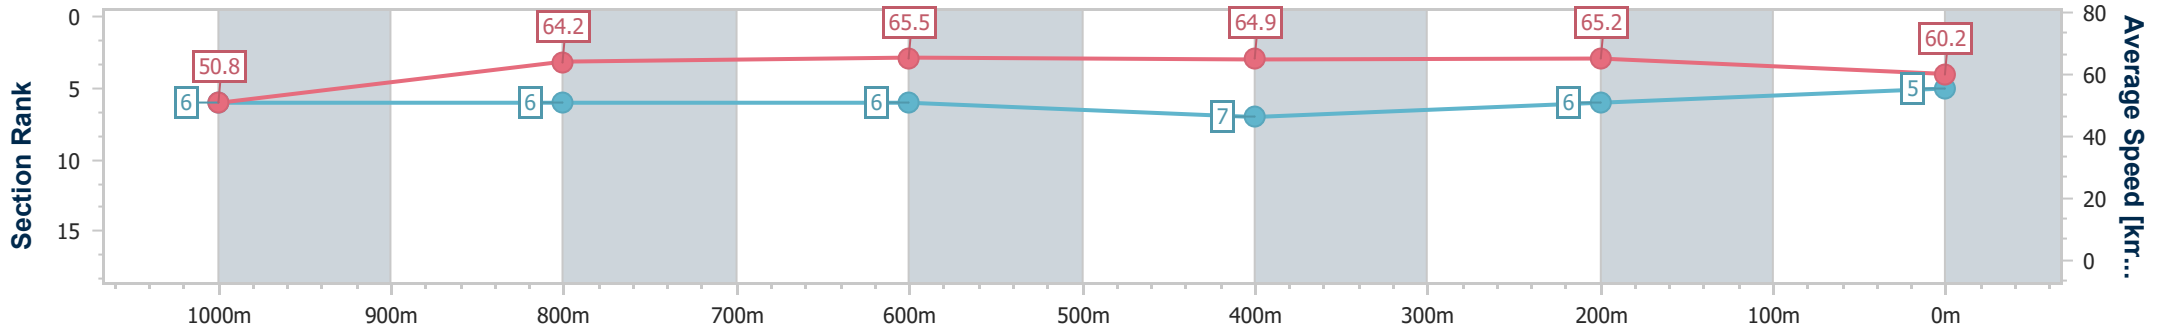

Horse/Jockey Name	Baristasista
Final Rank	5
Fastest Section Time (Section)	0:11.04 (400m)
Top Speed [km/h] (Section)	67.1 (400m)
Race State	Finished

Eagle Farm QLD Professional
Race 6: GALLOPERS SPORTS CLUB BENCHMARK 68
Handicap - 1200m
03 February 2024 - 15:13
Track Rating: Good 4, Weather: Fine, Rail Position: +3m Entire

BRISBANE
RACING CLUB

Section	Overall	1000m	800m	600m	400m	200m
Section Times	1:10.86 [5] (0:14.17)	0:56.69 [6] (0:11.33)	0:45.36 [6] (0:11.18)	0:34.18 [6] (0:11.17)	0:23.01 [7] (0:11.04)	0:11.97 [6] (0:11.97)
Average Speed [km/h]	50.8	64.2	65.5	64.9	65.2	60.2
Top Speed [km/h]	63.3	65.9	65.9	66.5	67.1	64.6
Avg. Dist. to Rail [m]	2.8	2.2	2.7	2.2	6.7	7.5
Avg. Stride Freq. [Hz]	2.3	2.4	2.4	2.4	2.4	2.3
Avg. Stride Length [m]	6.1	7.4	7.6	7.5	7.5	7.2

- [ ] Ranking at each section and finish
- -.-.- No data available at this section
- NA No data available