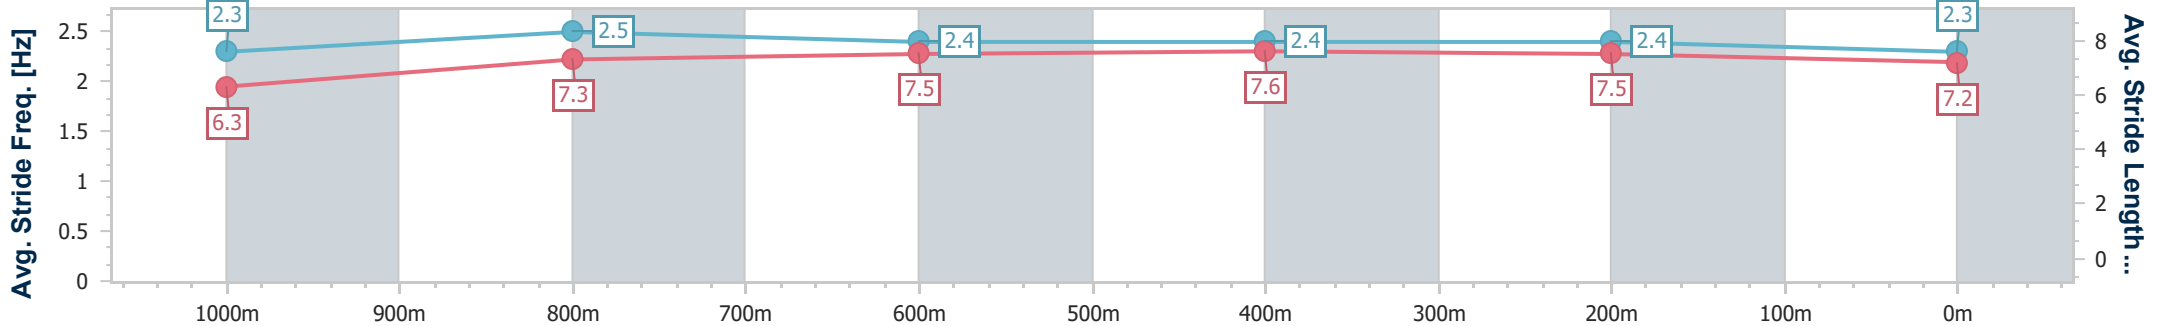

Horse/Jockey Name	Sabalenka
Final Rank	1
Fastest Section Time (Section)	0:10.98 (400m)
Top Speed [km/h] (Section)	67.8 (400m)
Race State	Finished

Eagle Farm QLD Professional
Race 6: GALLOPERS SPORTS CLUB BENCHMARK 68
Handicap - 1200m
03 February 2024 - 15:13
Track Rating: Good 4, Weather: Fine, Rail Position: +3m Entire

BRISBANE
RACING CLUB

Section	Overall	1000m	800m	600m	400m	200m
Section Times	1:10.37 [1] (0:14.11)	0:56.26 [5] (0:11.13)	0:45.13 [5] (0:11.21)	0:33.92 [5] (0:11.02)	0:22.90 [5] (0:10.98)	0:11.92 [5] (0:11.92)
Average Speed [km/h]	51.1	64.9	64.5	66.0	65.3	60.6
Top Speed [km/h]	63.0	66.9	66.8	67.1	67.8	62.3
Avg. Dist. to Rail [m]	1.1	1.2	0.9	1.6	5.2	3.6
Avg. Stride Freq. [Hz]	2.3	2.5	2.4	2.4	2.4	2.3
Avg. Stride Length [m]	6.3	7.3	7.5	7.6	7.5	7.2

- [ ] Ranking at each section and finish
- -.-.- No data available at this section
- NA No data available