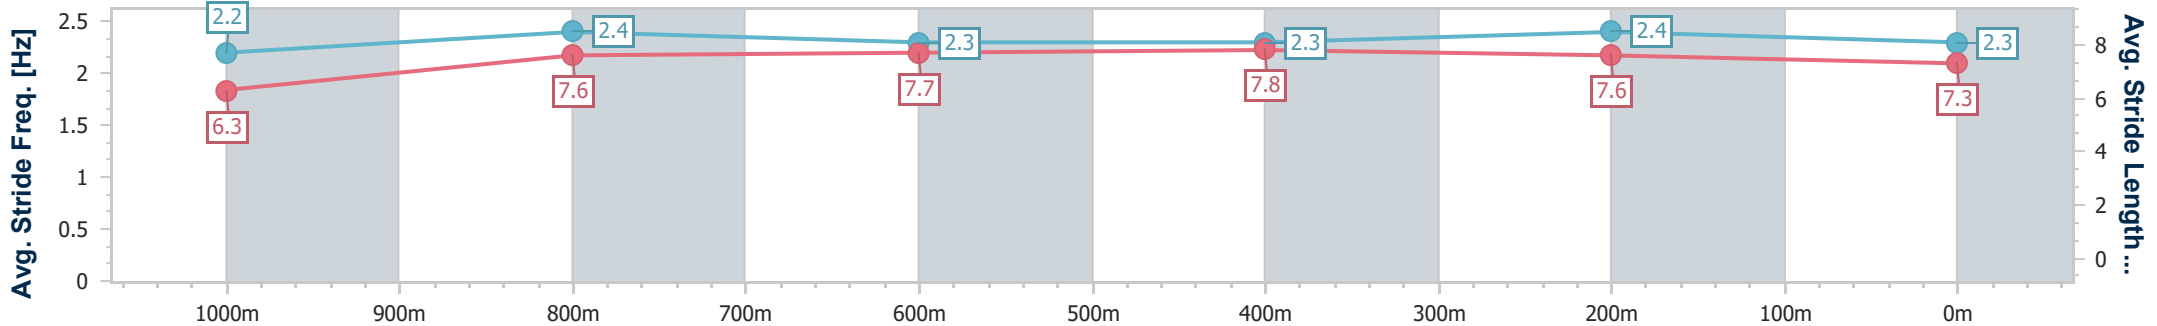

- [] Ranking at each section and finish
- .-.- No data available at this section
- NA No data available

Horse/Jockey Name	Billy's Bro
Final Rank	6
Fastest Section Time (Section)	0:10.89 (400m)
Top Speed [km/h] (Section)	67.6 (400m)
Race State	Finished

Eagle Farm QLD Professional
 Race 6: GALLOPERS SPORTS CLUB BENCHMARK 68
 Handicap - 1200m
 03 February 2024 - 15:13
 Track Rating: Good 4, Weather: Fine, Rail Position: +3m Entire

BRISBANE
RACING CLUB

Section	Overall	1000m	800m	600m	400m	200m
Section Times	1:10.87 [6] (0:14.43)	0:56.44 [8] (0:11.40)	0:45.04 [8] (0:11.09)	0:33.95 [9] (0:11.19)	0:22.76 [9] (0:10.89)	0:11.87 [7] (0:11.87)
Average Speed [km/h]	50.0	64.0	65.3	65.4	66.2	60.5
Top Speed [km/h]	62.9	66.1	67.0	66.5	67.6	64.1
Avg. Dist. to Rail [m]	4.0	2.2	2.1	2.7	7.2	7.4
Avg. Stride Freq. [Hz]	2.2	2.4	2.3	2.3	2.4	2.3
Avg. Stride Length [m]	6.3	7.6	7.7	7.8	7.6	7.3