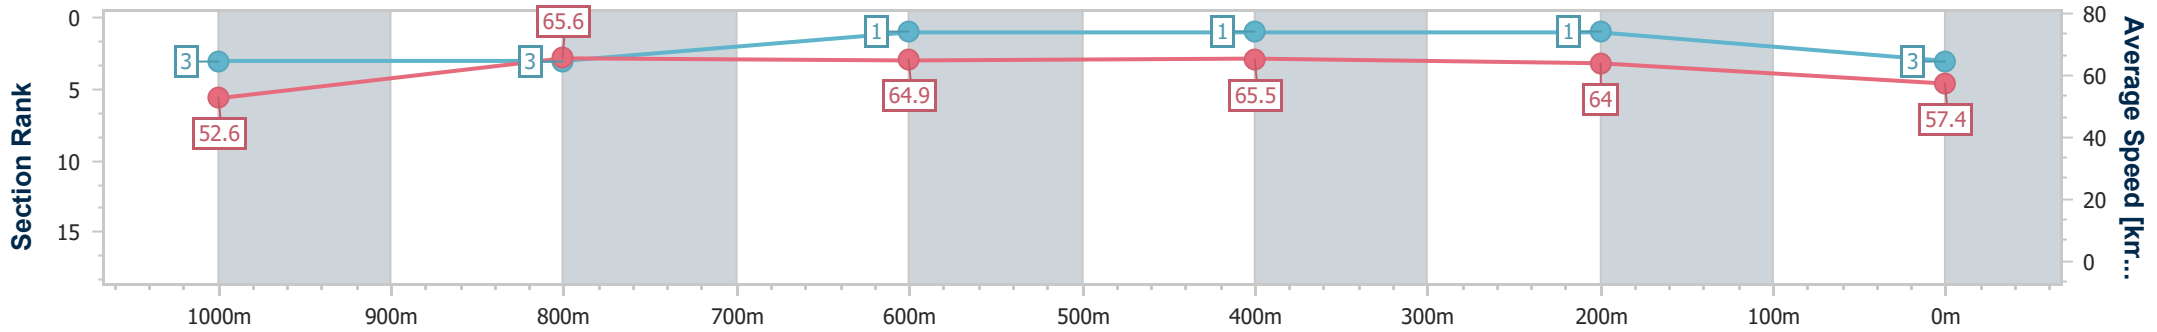

Horse/Jockey Name	Bad Education
Final Rank	3
Fastest Section Time (Section)	0:11.08 (1000m)
Top Speed [km/h] (Section)	66.4 (1000m)
Race State	Finished

Eagle Farm QLD Professional
Race 6: GALLOPERS SPORTS CLUB BENCHMARK 68
Handicap - 1200m
03 February 2024 - 15:13
Track Rating: Good 4, Weather: Fine, Rail Position: +3m Entire

BRISBANE
RACING CLUB

Section	Overall	1000m	800m	600m	400m	200m
Section Times	1:10.78 [3] (0:13.72)	0:57.06 [3] (0:11.08)	0:45.98 [3] (0:11.14)	0:34.84 [1] (0:11.09)	0:23.75 [1] (0:11.22)	0:12.53 [1] (0:12.53)
Average Speed [km/h]	52.6	65.6	64.9	65.5	64.0	57.4
Top Speed [km/h]	65.4	66.4	65.4	65.9	66.1	61.5
Avg. Dist. to Rail [m]	5.9	1.8	1.2	1.1	3.1	2.5
Avg. Stride Freq. [Hz]	2.4	2.4	2.4	2.5	2.5	2.3
Avg. Stride Length [m]	6.2	7.4	7.4	7.3	7.1	6.8

- [ ] Ranking at each section and finish
- -.-.- No data available at this section
- NA No data available