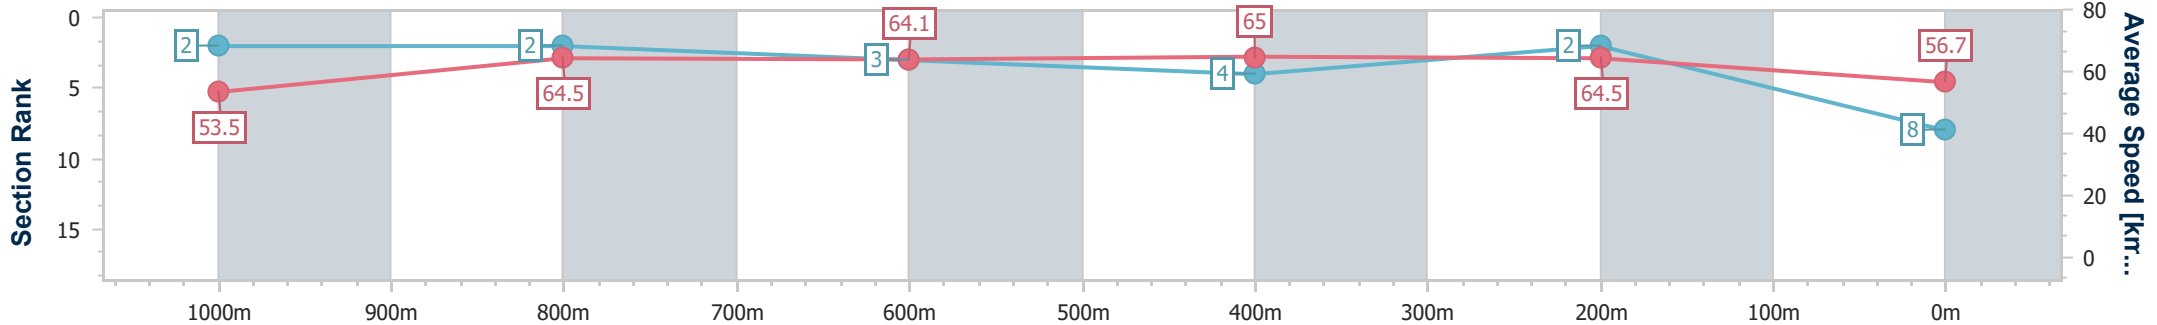

Eagle Farm QLD Professional
Race 6: GALLOPERS SPORTS CLUB BENCHMARK 68
Handicap - 1200m

03 February 2024 - 15:13

Track Rating: Good 4, Weather: Fine, Rail Position: +3m Entire

BRISBANE
RACING CLUB

Section	Overall	1000m	800m	600m	400m	200m
Section Times	1:11.11 [8] (0:13.48)	0:57.63 [2] (0:11.27)	0:46.36 [2] (0:11.31)	0:35.05 [3] (0:11.16)	0:23.89 [4] (0:11.13)	0:12.76 [2] (0:12.76)
Average Speed [km/h]	53.5	64.5	64.1	65.0	64.5	56.7
Top Speed [km/h]	65.8	65.6	65.3	66.1	66.3	62.1
Avg. Dist. to Rail [m]	2.0	1.4	1.9	1.6	1.5	2.0
Avg. Stride Freq. [Hz]	2.2	2.4	2.3	2.4	2.4	2.2
Avg. Stride Length [m]	6.7	7.6	7.7	7.6	7.5	7.1