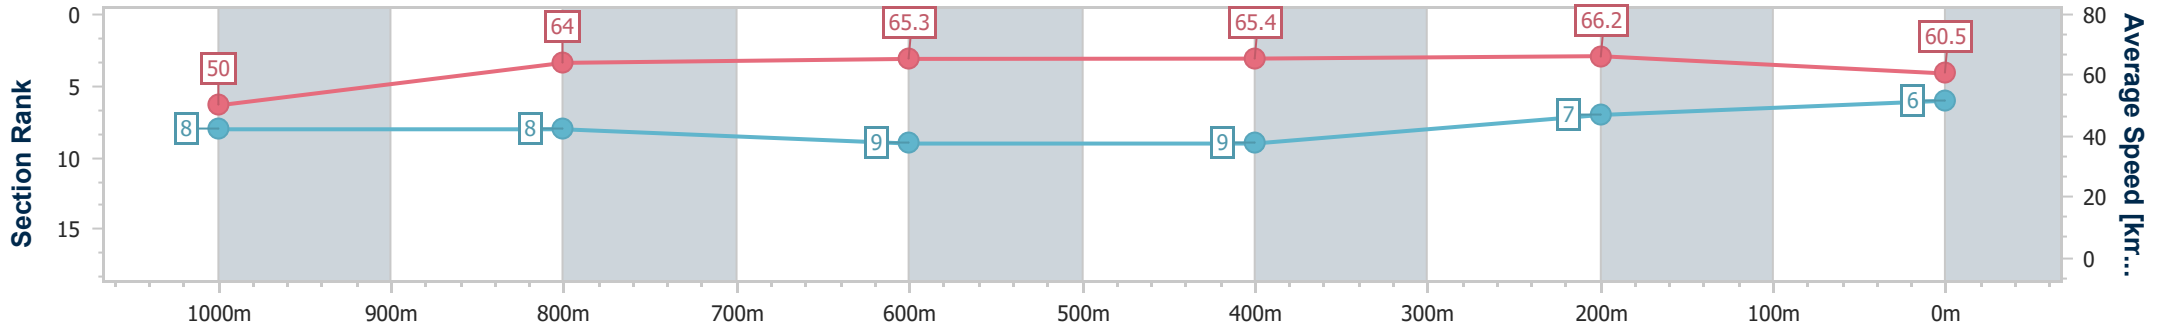

Horse/Jockey Name	Billy's Bro
Final Rank	6
Fastest Section Time (Section)	0:10.89 (400m)
Top Speed [km/h] (Section)	67.6 (400m)
Race State	Finished

Eagle Farm QLD Professional
Race 6: GALLOPERS SPORTS CLUB BENCHMARK 68
Handicap - 1200m
03 February 2024 - 15:13
Track Rating: Good 4, Weather: Fine, Rail Position: +3m Entire

BRISBANE
RACING CLUB

Section	Overall	1000m	800m	600m	400m	200m
Section Times	1:10.87 [6] (0:14.43)	0:56.44 [8] (0:11.40)	0:45.04 [8] (0:11.09)	0:33.95 [9] (0:11.19)	0:22.76 [9] (0:10.89)	0:11.87 [7] (0:11.87)
Average Speed [km/h]	50.0	64.0	65.3	65.4	66.2	60.5
Top Speed [km/h]	62.9	66.1	67.0	66.5	67.6	64.1
Avg. Dist. to Rail [m]	4.0	2.2	2.1	2.7	7.2	7.4
Avg. Stride Freq. [Hz]	2.2	2.4	2.3	2.3	2.4	2.3
Avg. Stride Length [m]	6.3	7.6	7.7	7.8	7.6	7.3

- [ ] Ranking at each section and finish
- -.-.-.- No data available at this section
- NA No data available