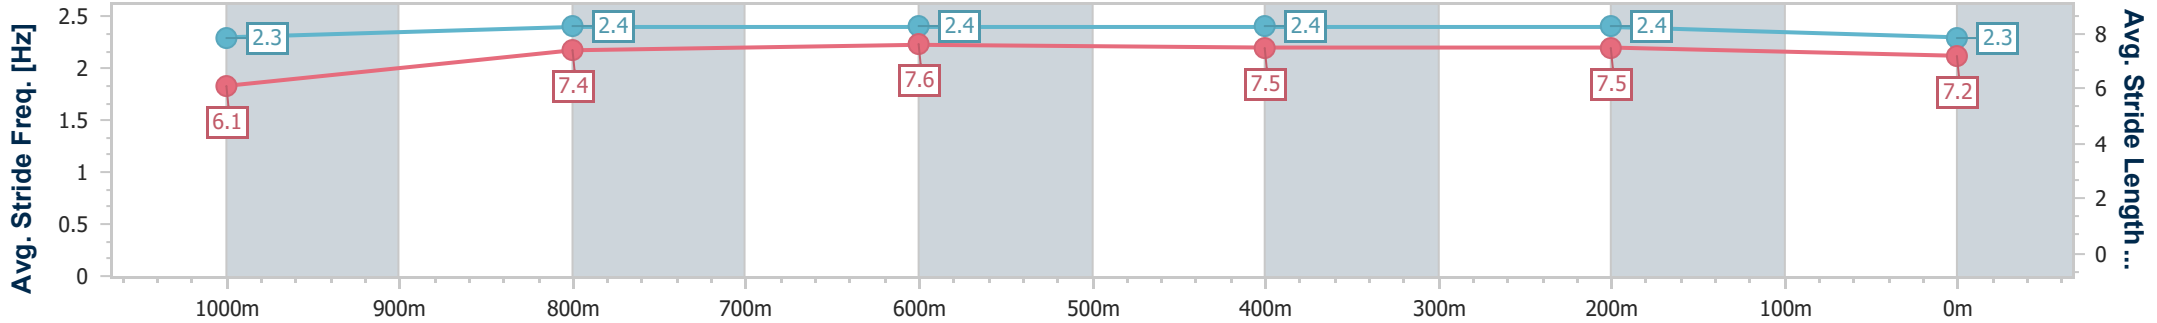

Horse/Jockey Name	Baristasista
Final Rank	5
Fastest Section Time (Section)	0:11.04 (400m)
Top Speed [km/h] (Section)	67.1 (400m)
Race State	Finished

Eagle Farm QLD Professional
Race 6: GALLOPERS SPORTS CLUB BENCHMARK 68
Handicap - 1200m
03 February 2024 - 15:13
Track Rating: Good 4, Weather: Fine, Rail Position: +3m Entire

BRISBANE
RACING CLUB

Section	Overall	1000m	800m	600m	400m	200m
Section Times	1:10.86 [5] (0:14.17)	0:56.69 [6] (0:11.33)	0:45.36 [6] (0:11.18)	0:34.18 [6] (0:11.17)	0:23.01 [7] (0:11.04)	0:11.97 [6] (0:11.97)
Average Speed [km/h]	50.8	64.2	65.5	64.9	65.2	60.2
Top Speed [km/h]	63.3	65.9	65.9	66.5	67.1	64.6
Avg. Dist. to Rail [m]	2.8	2.2	2.7	2.2	6.7	7.5
Avg. Stride Freq. [Hz]	2.3	2.4	2.4	2.4	2.4	2.3
Avg. Stride Length [m]	6.1	7.4	7.6	7.5	7.5	7.2

- [ ] Ranking at each section and finish
- -.-.- No data available at this section
- NA No data available