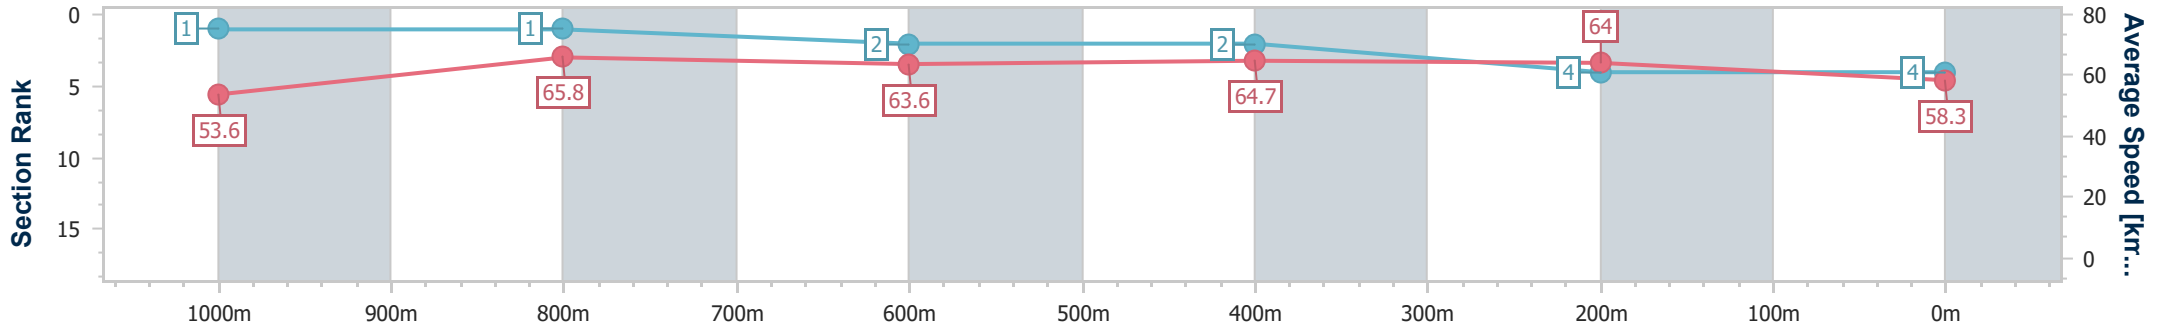

Eagle Farm QLD Professional
Race 6: GALLOPERS SPORTS CLUB BENCHMARK 68
Handicap - 1200m

03 February 2024 - 15:13

Track Rating: Good 4, Weather: Fine, Rail Position: +3m Entire

BRISBANE
RACING CLUB

Section	Overall	1000m	800m	600m	400m	200m
Section Times	1:10.80 [4] (0:13.47)	0:57.33 [1] (0:11.13)	0:46.20 [1] (0:11.37)	0:34.83 [2] (0:11.23)	0:23.60 [2] (0:11.25)	0:12.35 [4] (0:12.35)
Average Speed [km/h]	53.6	65.8	63.6	64.7	64.0	58.3
Top Speed [km/h]	67.9	66.6	65.1	65.5	66.3	61.8
Avg. Dist. to Rail [m]	7.1	3.5	1.1	1.3	1.9	1.4
Avg. Stride Freq. [Hz]	2.3	2.3	2.2	2.3	2.3	2.2
Avg. Stride Length [m]	6.6	8.1	8.1	8.0	7.8	7.5