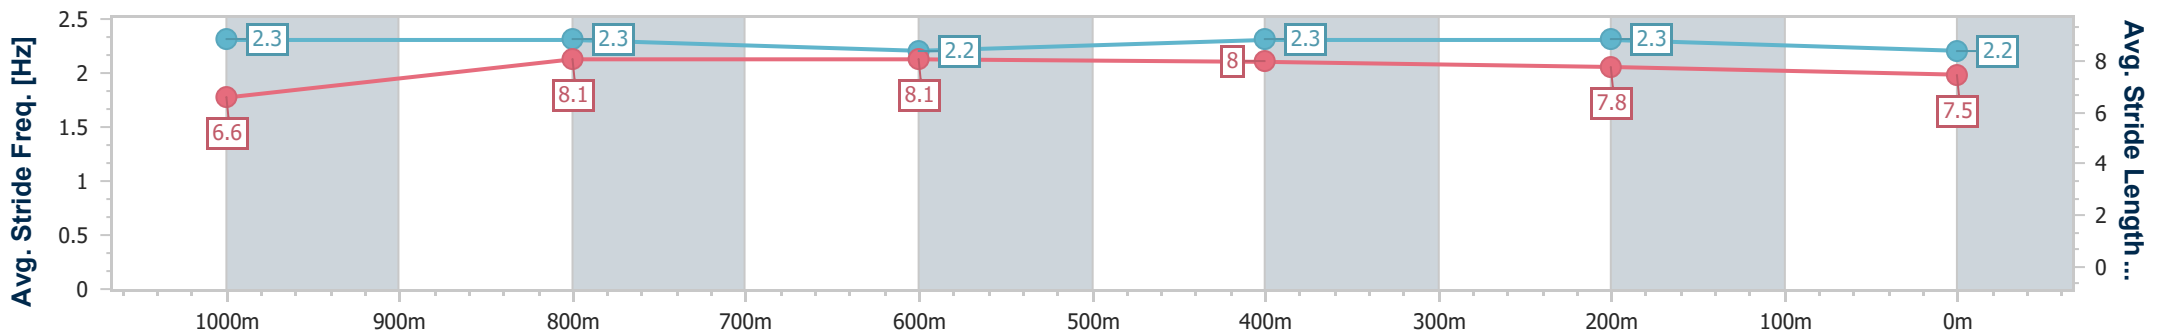

Eagle Farm QLD Professional
Race 6: GALLOPERS SPORTS CLUB BENCHMARK 68
Handicap - 1200m

03 February 2024 - 15:13

Track Rating: Good 4, Weather: Fine, Rail Position: +3m Entire

BRISBANE
RACING CLUB

Section	Overall	1000m	800m	600m	400m	200m
Section Times	1:10.80 [4] (0:13.47)	0:57.33 [1] (0:11.13)	0:46.20 [1] (0:11.37)	0:34.83 [2] (0:11.23)	0:23.60 [2] (0:11.25)	0:12.35 [4] (0:12.35)
Average Speed [km/h]	53.6	65.8	63.6	64.7	64.0	58.3
Top Speed [km/h]	67.9	66.6	65.1	65.5	66.3	61.8
Avg. Dist. to Rail [m]	7.1	3.5	1.1	1.3	1.9	1.4
Avg. Stride Freq. [Hz]	2.3	2.3	2.2	2.3	2.3	2.2
Avg. Stride Length [m]	6.6	8.1	8.1	8.0	7.8	7.5