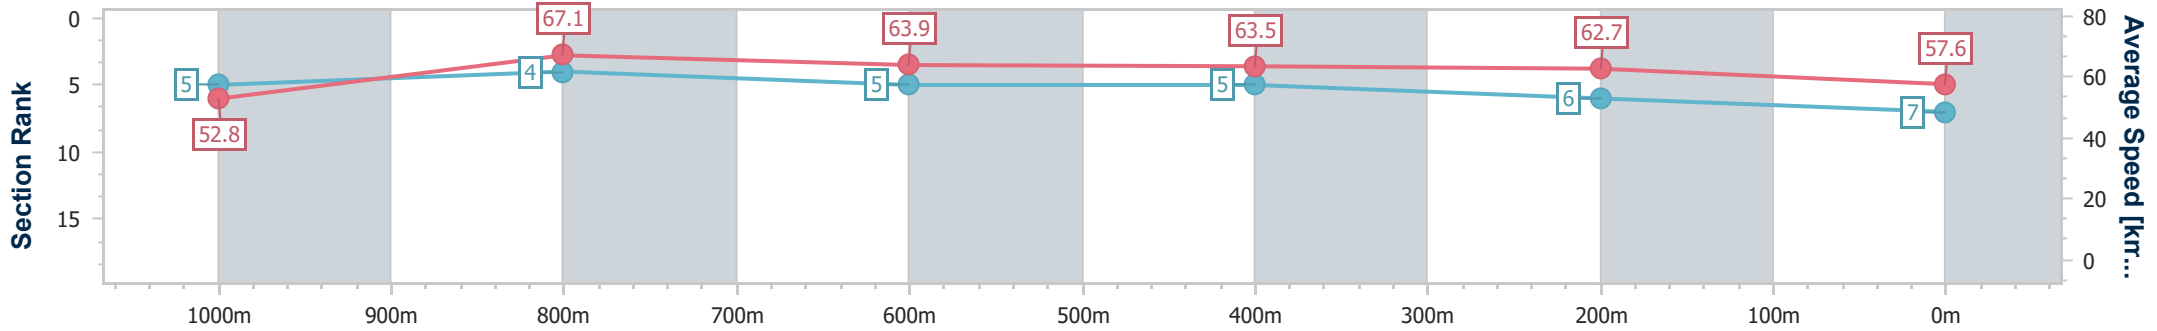

### Eagle Farm QLD Professional

Race 7: SKY RACING No Metro Wins Handicap - 1200m

03 February 2024 - 15:52

Track Rating: Good 4, Weather: Fine, Rail Position: +3m Entire

BRISBANE RACING CLUB

Section	Overall	1000m	800m	600m	400m	200m
Section Times	1:10.94 [7] (0:13.65)	0:57.29 [5] (0:10.80)	0:46.49 [4] (0:11.24)	0:35.25 [5] (0:11.27)	0:23.98 [5] (0:11.51)	0:12.47 [6] (0:12.47)
Average Speed [km/h]	52.8	67.1	63.9	63.5	62.7	57.6
Top Speed [km/h]	66.4	67.9	67.8	65.9	64.2	61.1
Avg. Dist. to Rail [m]	1.7	1.0	0.3	1.2	0.4	0.3
Avg. Stride Freq. [Hz]	2.3	2.4	2.4	2.4	2.4	2.4
Avg. Stride Length [m]	6.2	7.7	7.4	7.3	7.2	6.8