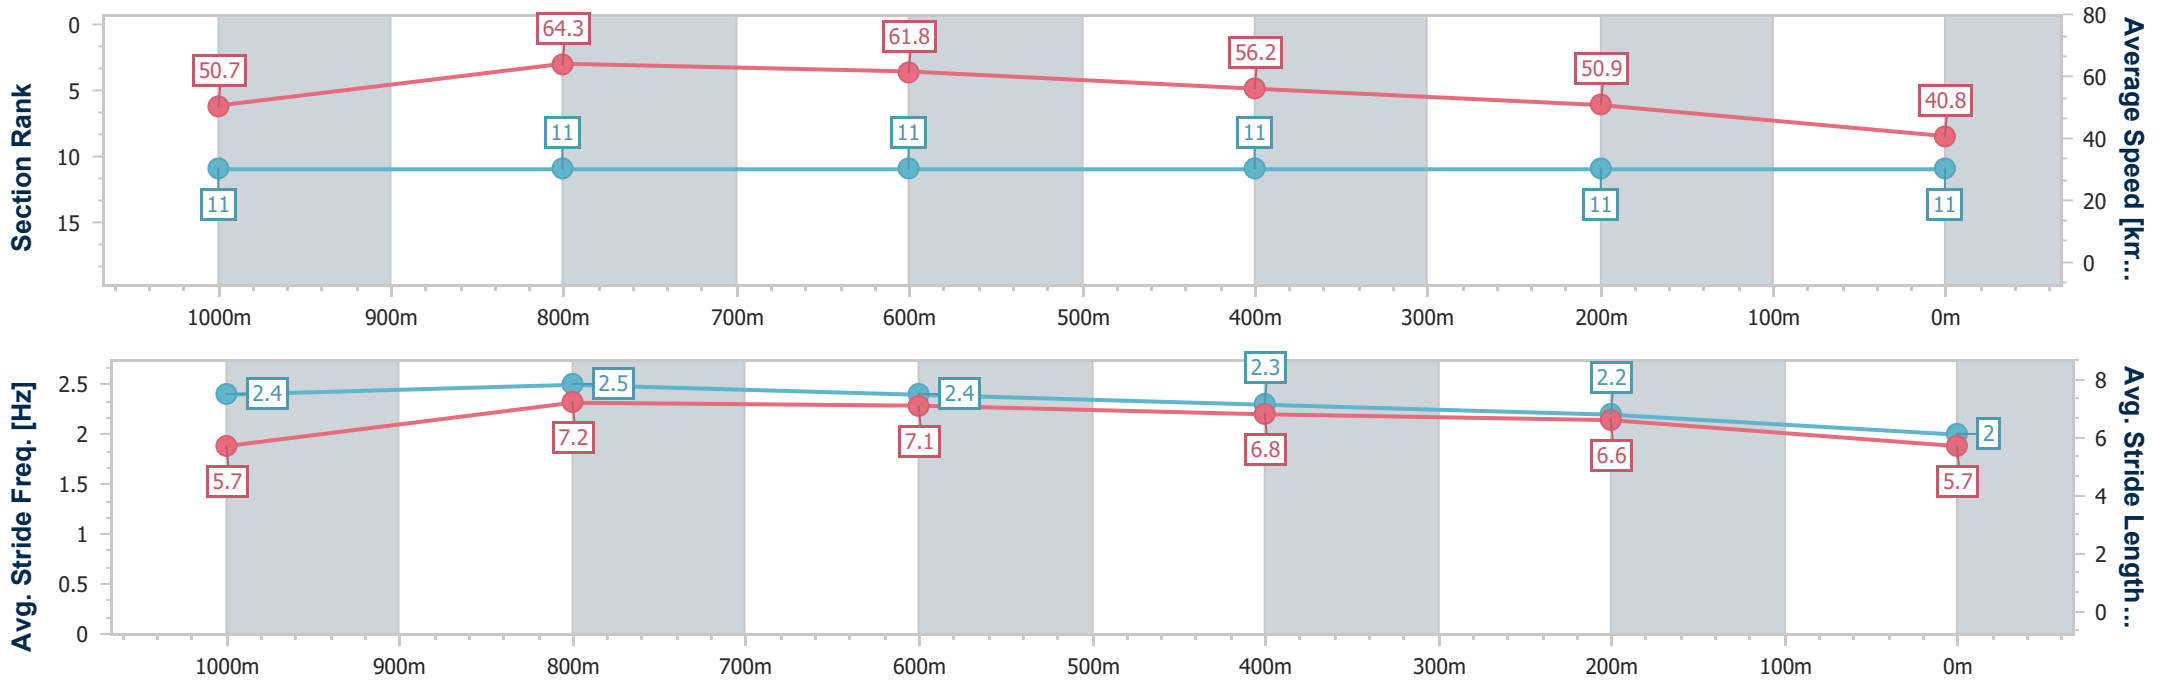

### Eagle Farm QLD Professional

Race 7: SKY RACING No Metro Wins Handicap - 1200m

03 February 2024 - 15:52

Track Rating: Good 4, Weather: Fine, Rail Position: +3m Entire

BRISBANE RACING CLUB

Section	Overall	1000m	800m	600m	400m	200m
Section Times	1:21.72 [11] (0:14.24)	1:07.48 [11] (0:11.28)	0:56.20 [11] (0:11.65)	0:44.55 [11] (0:12.72)	0:31.83 [11] (0:14.14)	0:17.69 [11] (0:17.69)
Average Speed [km/h]	50.7	64.3	61.8	56.2	50.9	40.8
Top Speed [km/h]	65.8	65.8	65.2	60.4	52.8	49.2
Avg. Dist. to Rail [m]	7.0	1.7	0.3	1.1	1.2	2.7
Avg. Stride Freq. [Hz]	2.4	2.5	2.4	2.3	2.2	2.0
Avg. Stride Length [m]	5.7	7.2	7.1	6.8	6.6	5.7

- [ ] Ranking at each section and finish
- .-.- No data available at this section
- NA No data available