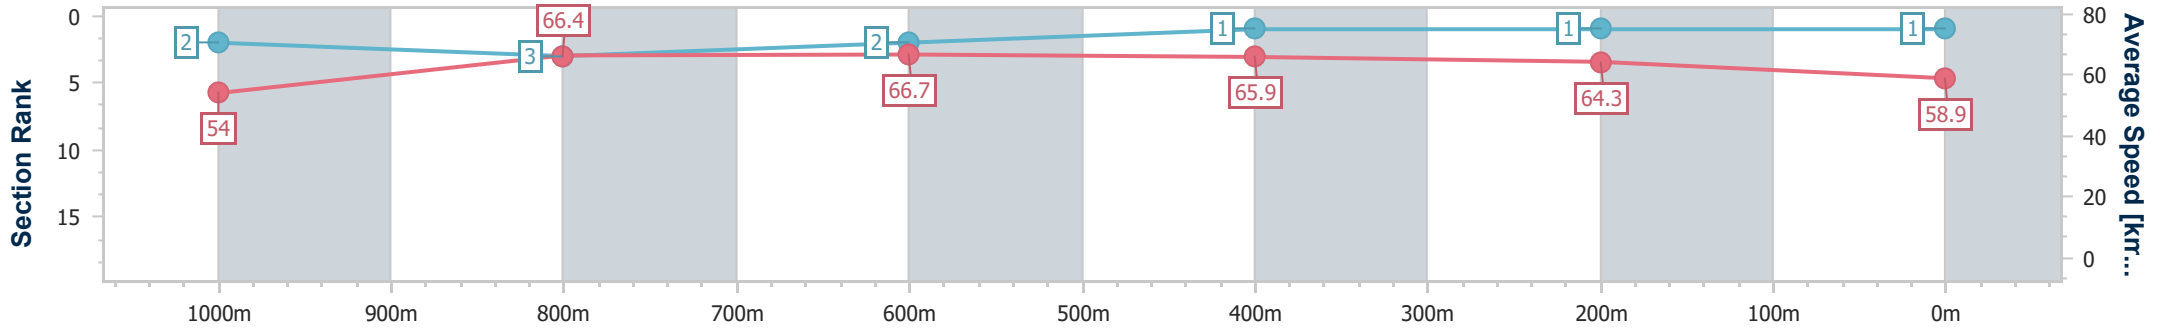

### Eagle Farm QLD Professional

Race 7: SKY RACING No Metro Wins Handicap - 1200m

03 February 2024 - 15:52

Track Rating: Good 4, Weather: Fine, Rail Position: +3m Entire

BRISBANE RACING CLUB

Section	Overall	1000m	800m	600m	400m	200m
Section Times	1:10.04 [1] (0:13.35)	0:56.69 [2] (0:11.09)	0:45.60 [3] (0:11.05)	0:34.55 [2] (0:11.12)	0:23.43 [1] (0:11.19)	0:12.24 [1] (0:12.24)
Average Speed [km/h]	54.0	66.4	66.7	65.9	64.3	58.9
Top Speed [km/h]	67.7	67.6	67.8	67.7	65.9	62.3
Avg. Dist. to Rail [m]	7.6	4.1	5.3	3.6	3.0	5.3
Avg. Stride Freq. [Hz]	2.3	2.4	2.4	2.4	2.4	2.3
Avg. Stride Length [m]	6.6	7.7	7.7	7.7	7.6	7.3