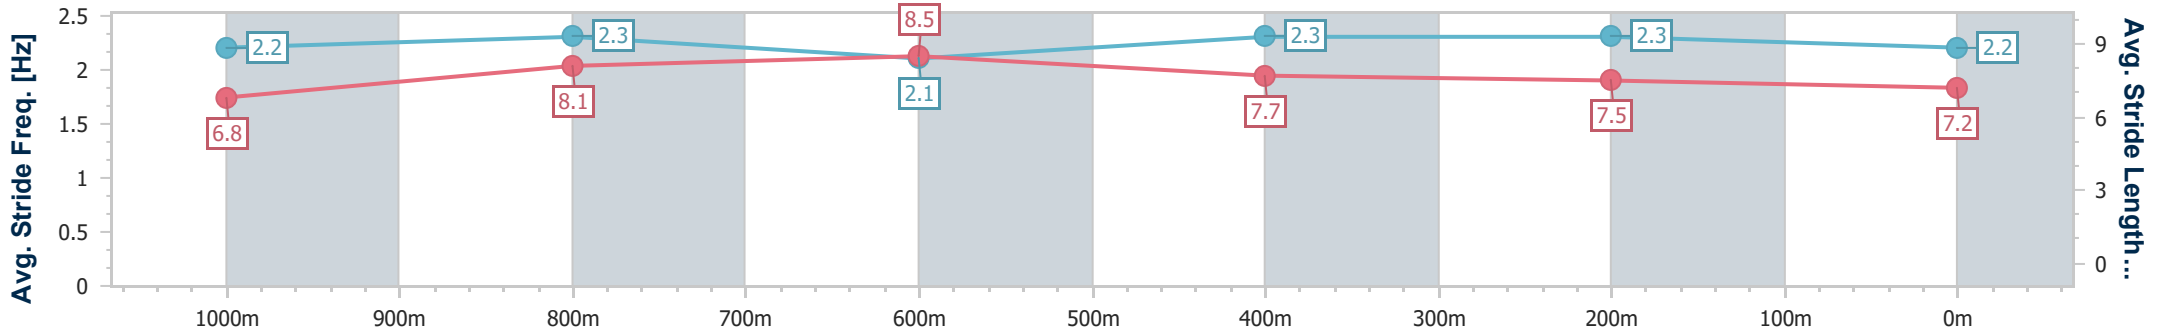

### Eagle Farm QLD Professional

Race 7: SKY RACING No Metro Wins Handicap - 1200m

03 February 2024 - 15:52

Track Rating: Good 4, Weather: Fine, Rail Position: +3m Entire

BRISBANE RACING CLUB

Section	Overall	1000m	800m	600m	400m	200m
Section Times	1:10.32 [3] (0:13.33)	0:56.99 [1] (0:11.07)	0:45.92 [2] (0:11.10)	0:34.82 [3] (0:11.15)	0:23.67 [2] (0:11.32)	0:12.35 [3] (0:12.35)
Average Speed [km/h]	54.0	66.0	64.8	64.5	63.8	58.3
Top Speed [km/h]	66.6	67.0	66.2	65.7	65.3	61.1
Avg. Dist. to Rail [m]	4.3	2.3	0.5	0.4	0.5	1.1
Avg. Stride Freq. [Hz]	2.2	2.3	2.1	2.3	2.3	2.2
Avg. Stride Length [m]	6.8	8.1	8.5	7.7	7.5	7.2