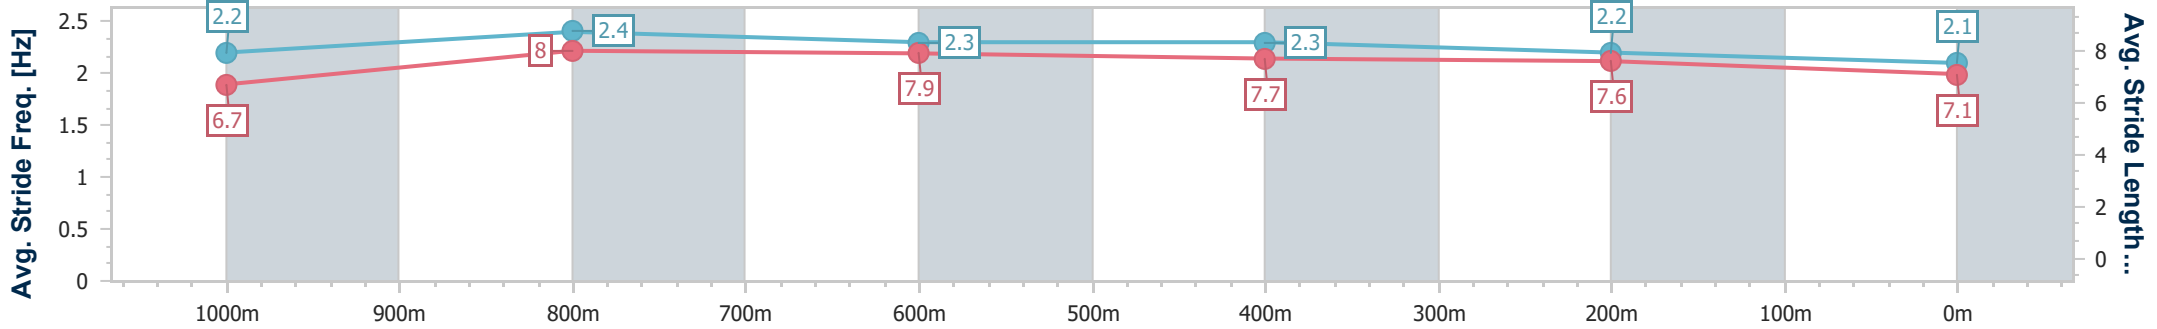

- [ ] Ranking at each section and finish
- .-.- No data available at this section
- NA No data available

Horse/Jockey Name	Master Maurice
Final Rank	10
Fastest Section Time (Section)	0:10.70 (1000m)
Top Speed [km/h] (Section)	69.5 (Overall)
Race State	Finished

### Eagle Farm QLD Professional

Race 7: SKY RACING No Metro Wins Handicap - 1200m

03 February 2024 - 15:52

Track Rating: Good 4, Weather: Fine, Rail Position: +3m Entire

BRISBANE RACING CLUB

Section	Overall	1000m	800m	600m	400m	200m
Section Times	1:11.60 [10] (0:13.36)	0:58.24 [3] (0:10.70)	0:47.54 [1] (0:11.26)	0:36.28 [1] (0:11.37)	0:24.91 [3] (0:11.77)	0:13.14 [5] (0:13.14)
Average Speed [km/h]	53.9	67.6	64.8	63.5	61.3	54.6
Top Speed [km/h]	69.5	69.5	67.2	65.4	63.3	58.1
Avg. Dist. to Rail [m]	1.0	1.6	2.5	0.7	0.2	0.4
Avg. Stride Freq. [Hz]	2.2	2.4	2.3	2.3	2.2	2.1
Avg. Stride Length [m]	6.7	8.0	7.9	7.7	7.6	7.1