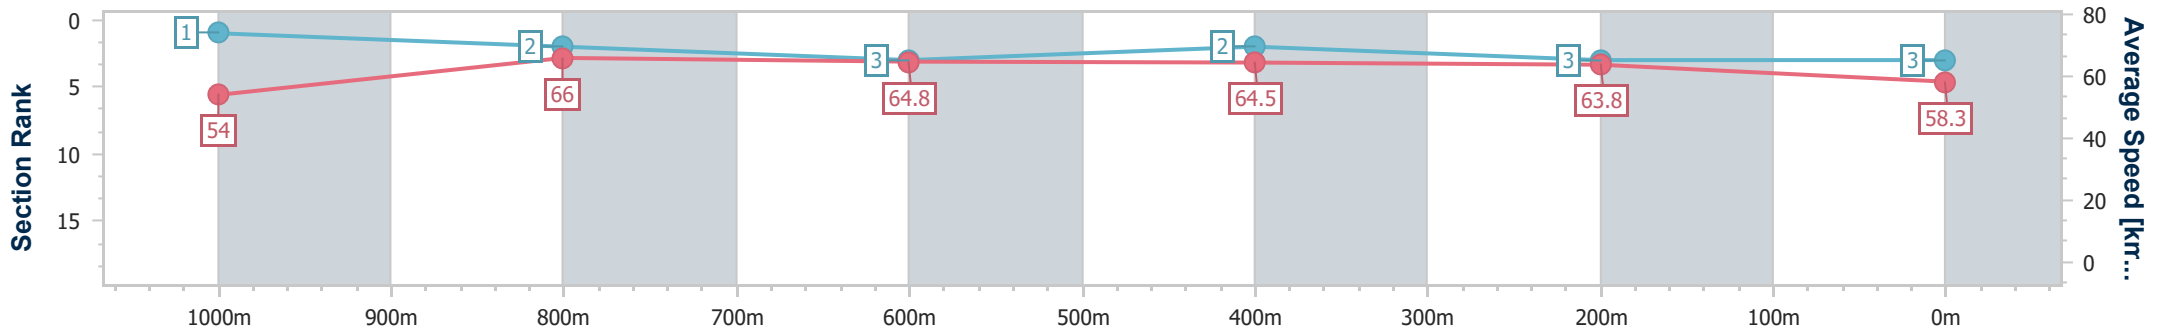

### Eagle Farm QLD Professional

Race 7: SKY RACING No Metro Wins Handicap - 1200m

03 February 2024 - 15:52

Track Rating: Good 4, Weather: Fine, Rail Position: +3m Entire

BRISBANE RACING CLUB

Section	Overall	1000m	800m	600m	400m	200m
Section Times	1:10.32 [3] (0:13.33)	0:56.99 [1] (0:11.07)	0:45.92 [2] (0:11.10)	0:34.82 [3] (0:11.15)	0:23.67 [2] (0:11.32)	0:12.35 [3] (0:12.35)
Average Speed [km/h]	54.0	66.0	64.8	64.5	63.8	58.3
Top Speed [km/h]	66.6	67.0	66.2	65.7	65.3	61.1
Avg. Dist. to Rail [m]	4.3	2.3	0.5	0.4	0.5	1.1
Avg. Stride Freq. [Hz]	2.2	2.3	2.1	2.3	2.3	2.2
Avg. Stride Length [m]	6.8	8.1	8.5	7.7	7.5	7.2