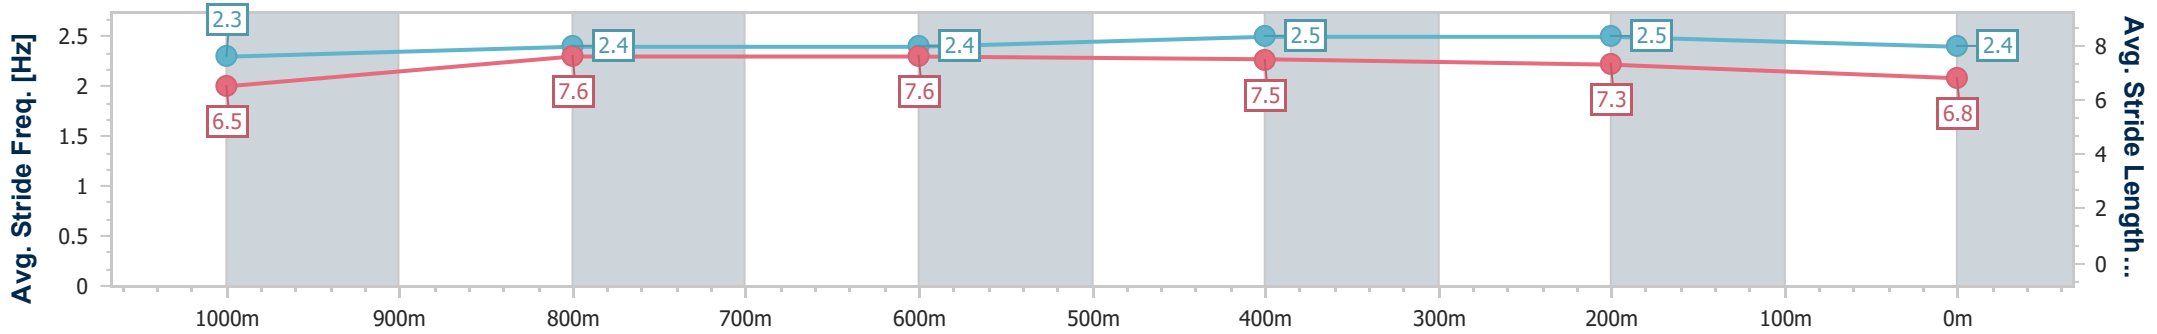

Eagle Farm QLD Professional

Race 7: SKY RACING No Metro Wins Handicap - 1200m

03 February 2024 - 15:52

Track Rating: Good 4, Weather: Fine, Rail Position: +3m Entire

BRISBANE RACING CLUB

Section	Overall	1000m	800m	600m	400m	200m
Section Times	1:10.05 [2] (0:13.48)	0:56.57 [4] (0:11.00)	0:45.57 [5] (0:11.17)	0:34.40 [4] (0:11.16)	0:23.24 [4] (0:11.04)	0:12.20 [2] (0:12.20)
Average Speed [km/h]	53.5	66.0	65.4	65.9	65.3	58.8
Top Speed [km/h]	65.2	68.7	67.3	67.1	66.8	63.1
Avg. Dist. to Rail [m]	2.4	2.0	2.7	4.3	6.7	6.7
Avg. Stride Freq. [Hz]	2.3	2.4	2.4	2.5	2.5	2.4
Avg. Stride Length [m]	6.5	7.6	7.6	7.5	7.3	6.8