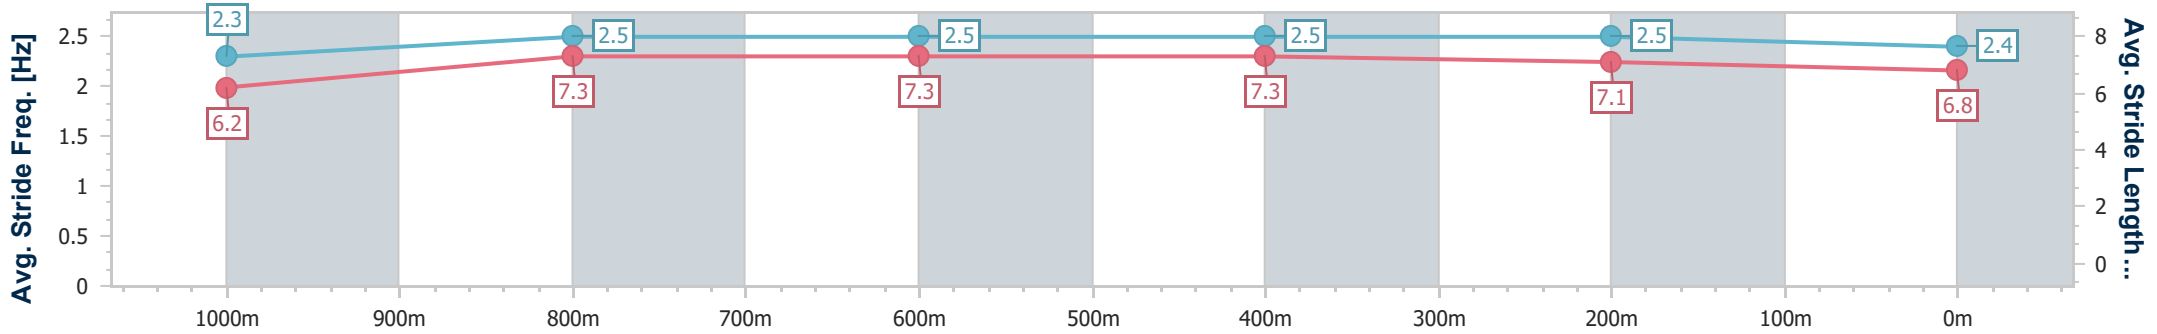

- [ ] Ranking at each section and finish
- .-.- No data available at this section
- NA No data available

Horse/Jockey Name	Brad
Final Rank	9
Fastest Section Time (Section)	0:11.20 (1000m)
Top Speed [km/h] (Section)	67.8 (1000m)
Race State	Finished

### Eagle Farm QLD Professional

Race 7: SKY RACING No Metro Wins Handicap - 1200m

03 February 2024 - 15:52

Track Rating: Good 4, Weather: Fine, Rail Position: +3m Entire

BRISBANE RACING CLUB

Section	Overall	1000m	800m	600m	400m	200m
Section Times	1:11.32 [9] (0:13.75)	0:57.57 [6] (0:11.20)	0:46.37 [8] (0:11.22)	0:35.15 [9] (0:11.35)	0:23.80 [9] (0:11.39)	0:12.41 [10] (0:12.41)
Average Speed [km/h]	52.5	65.5	65.7	64.8	63.3	57.9
Top Speed [km/h]	63.9	67.8	67.4	65.4	65.2	62.5
Avg. Dist. to Rail [m]	4.7	3.7	5.3	4.1	5.7	6.6
Avg. Stride Freq. [Hz]	2.3	2.5	2.5	2.5	2.5	2.4
Avg. Stride Length [m]	6.2	7.3	7.3	7.3	7.1	6.8

- [ ] Ranking at each section and finish
- .-.- No data available at this section
- NA No data available

Horse/Jockey Name	Master Maurice
Final Rank	10
Fastest Section Time (Section)	0:10.70 (1000m)
Top Speed [km/h] (Section)	69.5 (Overall)
Race State	Finished