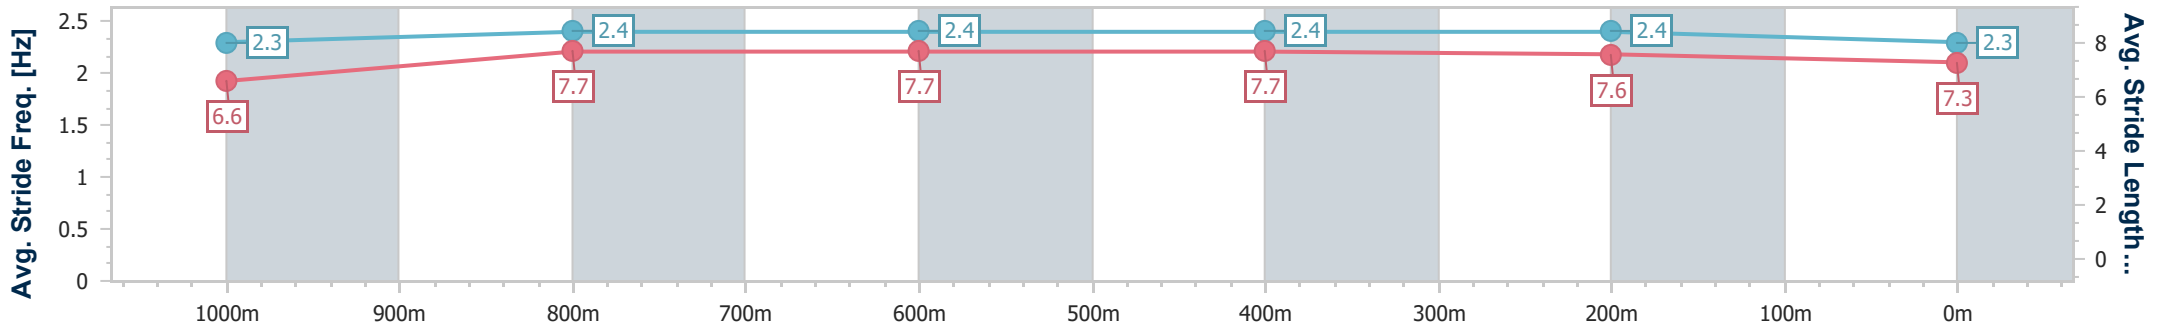

### Eagle Farm QLD Professional

Race 7: SKY RACING No Metro Wins Handicap - 1200m

03 February 2024 - 15:52

Track Rating: Good 4, Weather: Fine, Rail Position: +3m Entire

BRISBANE RACING CLUB

Section	Overall	1000m	800m	600m	400m	200m
Section Times	1:10.04 [1] (0:13.35)	0:56.69 [2] (0:11.09)	0:45.60 [3] (0:11.05)	0:34.55 [2] (0:11.12)	0:23.43 [1] (0:11.19)	0:12.24 [1] (0:12.24)
Average Speed [km/h]	54.0	66.4	66.7	65.9	64.3	58.9
Top Speed [km/h]	67.7	67.6	67.8	67.7	65.9	62.3
Avg. Dist. to Rail [m]	7.6	4.1	5.3	3.6	3.0	5.3
Avg. Stride Freq. [Hz]	2.3	2.4	2.4	2.4	2.4	2.3
Avg. Stride Length [m]	6.6	7.7	7.7	7.7	7.6	7.3