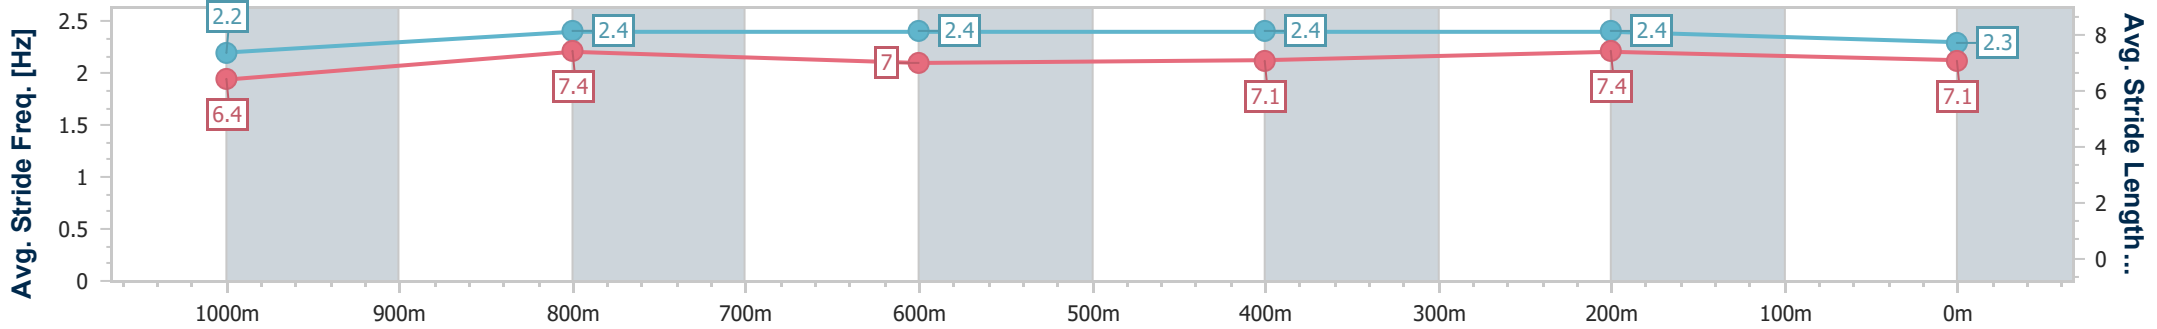

### Eagle Farm QLD Professional

Race 7: SKY RACING No Metro Wins Handicap - 1200m

03 February 2024 - 15:52

Track Rating: Good 4, Weather: Fine, Rail Position: +3m Entire

BRISBANE RACING CLUB

Section	Overall	1000m	800m	600m	400m	200m
Section Times	1:10.75 [5] (0:14.08)	0:56.67 [10] (0:11.10)	0:45.57 [10] (0:11.16)	0:34.41 [10] (0:11.30)	0:23.11 [10] (0:11.12)	0:11.99 [9] (0:11.99)
Average Speed [km/h]	51.2	65.3	64.8	64.5	64.6	60.2
Top Speed [km/h]	64.5	67.4	67.5	65.3	65.7	62.8
Avg. Dist. to Rail [m]	4.5	0.8	1.6	2.5	5.6	8.6
Avg. Stride Freq. [Hz]	2.2	2.4	2.4	2.4	2.4	2.3
Avg. Stride Length [m]	6.4	7.4	7.0	7.1	7.4	7.1