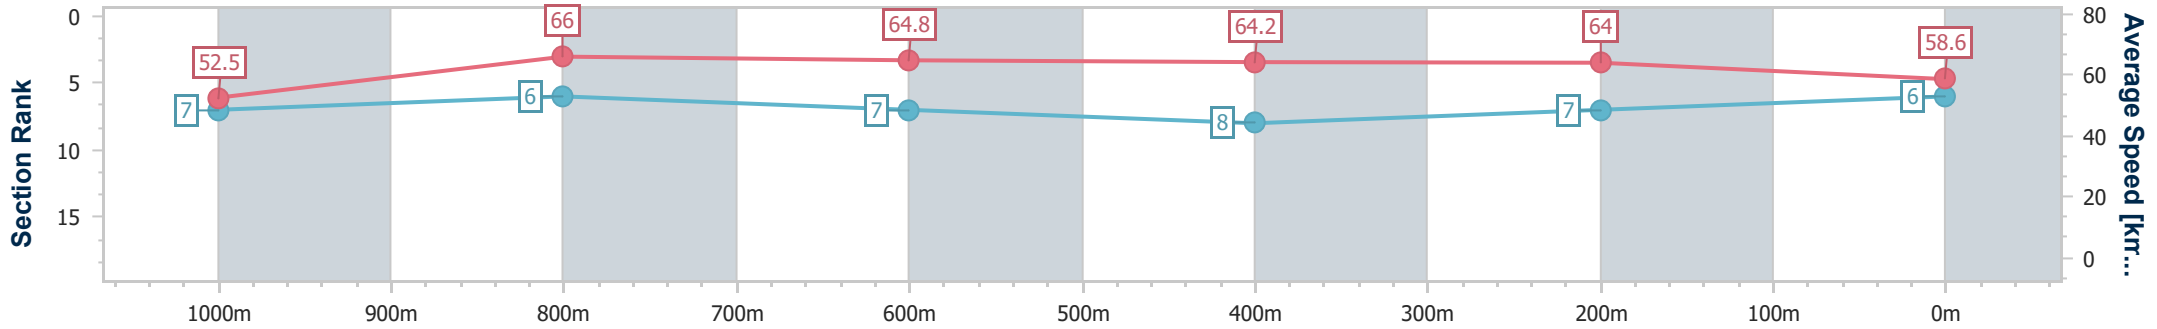

### Eagle Farm QLD Professional

Race 7: SKY RACING No Metro Wins Handicap - 1200m

03 February 2024 - 15:52

Track Rating: Good 4, Weather: Fine, Rail Position: +3m Entire

BRISBANE RACING CLUB

Section	Overall	1000m	800m	600m	400m	200m
Section Times	1:10.84 [6] (0:13.76)	0:57.08 [7] (0:11.02)	0:46.06 [6] (0:11.25)	0:34.81 [7] (0:11.29)	0:23.52 [8] (0:11.27)	0:12.25 [7] (0:12.25)
Average Speed [km/h]	52.5	66.0	64.8	64.2	64.0	58.6
Top Speed [km/h]	65.7	67.5	66.3	66.2	66.2	64.1
Avg. Dist. to Rail [m]	4.0	2.2	2.3	2.3	3.8	4.8
Avg. Stride Freq. [Hz]	2.4	2.4	2.4	2.4	2.3	2.2
Avg. Stride Length [m]	6.2	7.5	7.6	7.6	7.7	7.3