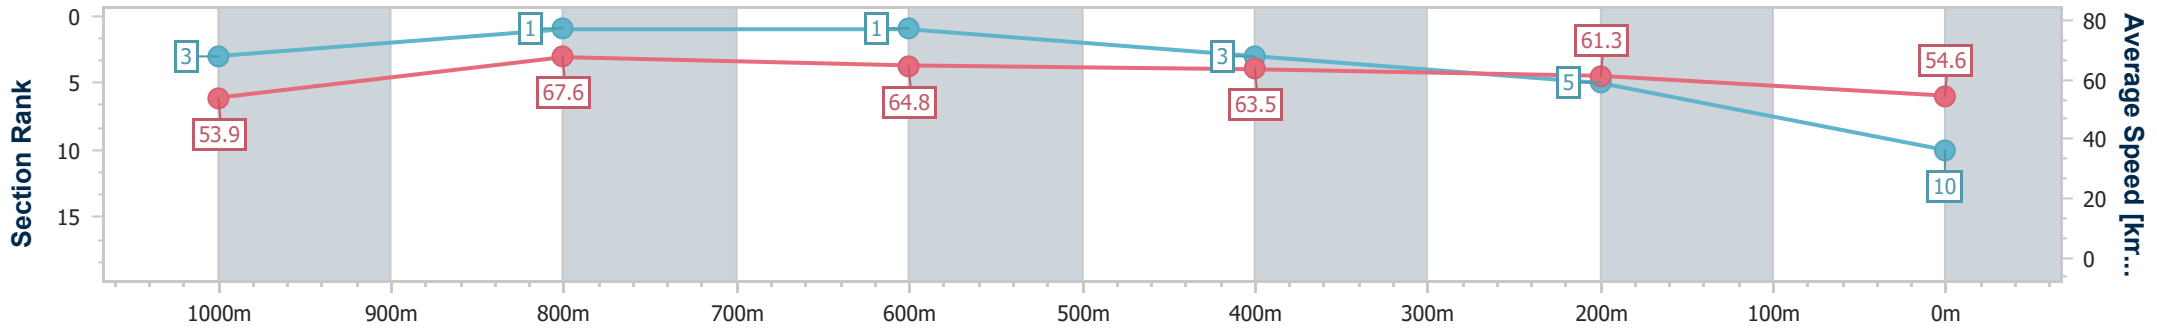

- [ ] Ranking at each section and finish
- .-.- No data available at this section
- NA No data available

Horse/Jockey Name	Master Maurice
Final Rank	10
Fastest Section Time (Section)	0:10.70 (1000m)
Top Speed [km/h] (Section)	69.5 (Overall)
Race State	Finished

### Eagle Farm QLD Professional

Race 7: SKY RACING No Metro Wins Handicap - 1200m

03 February 2024 - 15:52

Track Rating: Good 4, Weather: Fine, Rail Position: +3m Entire

BRISBANE RACING CLUB

Section	Overall	1000m	800m	600m	400m	200m
Section Times	1:11.60 [10] (0:13.36)	0:58.24 [3] (0:10.70)	0:47.54 [1] (0:11.26)	0:36.28 [1] (0:11.37)	0:24.91 [3] (0:11.77)	0:13.14 [5] (0:13.14)
Average Speed [km/h]	53.9	67.6	64.8	63.5	61.3	54.6
Top Speed [km/h]	69.5	69.5	67.2	65.4	63.3	58.1
Avg. Dist. to Rail [m]	1.0	1.6	2.5	0.7	0.2	0.4
Avg. Stride Freq. [Hz]	2.2	2.4	2.3	2.3	2.2	2.1
Avg. Stride Length [m]	6.7	8.0	7.9	7.7	7.6	7.1