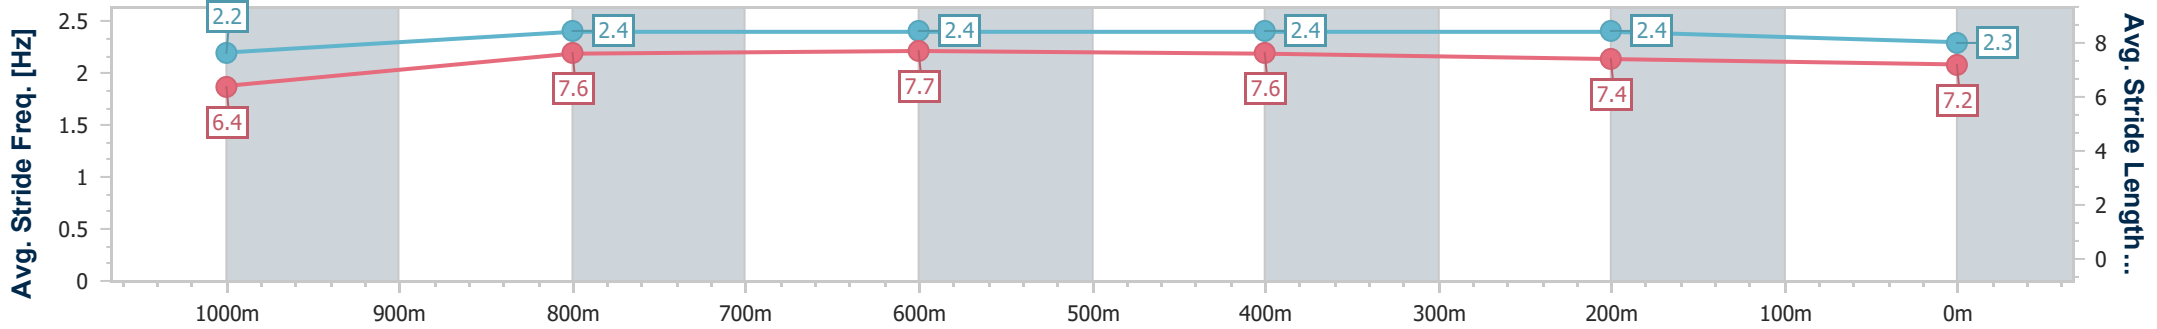

### Eagle Farm QLD Professional

Race 7: SKY RACING No Metro Wins Handicap - 1200m

03 February 2024 - 15:52

Track Rating: Good 4, Weather: Fine, Rail Position: +3m Entire

BRISBANE RACING CLUB

Section	Overall	1000m	800m	600m	400m	200m
Section Times	1:10.57 [4] (0:13.87)	0:56.70 [8] (0:11.01)	0:45.69 [7] (0:11.09)	0:34.60 [6] (0:11.17)	0:23.43 [6] (0:11.16)	0:12.27 [4] (0:12.27)
Average Speed [km/h]	52.1	65.6	65.5	65.3	64.4	58.9
Top Speed [km/h]	65.0	67.4	68.1	66.6	66.1	62.0
Avg. Dist. to Rail [m]	1.4	0.9	2.3	2.5	5.1	5.1
Avg. Stride Freq. [Hz]	2.2	2.4	2.4	2.4	2.4	2.3
Avg. Stride Length [m]	6.4	7.6	7.7	7.6	7.4	7.2

- [ ] Ranking at each section and finish
- .-.- No data available at this section
- NA No data available

Horse/Jockey Name	All's Fair
Final Rank	5
Fastest Section Time (Section)	0:11.10 (1000m)
Top Speed [km/h] (Section)	67.5 (800m)
Race State	Finished