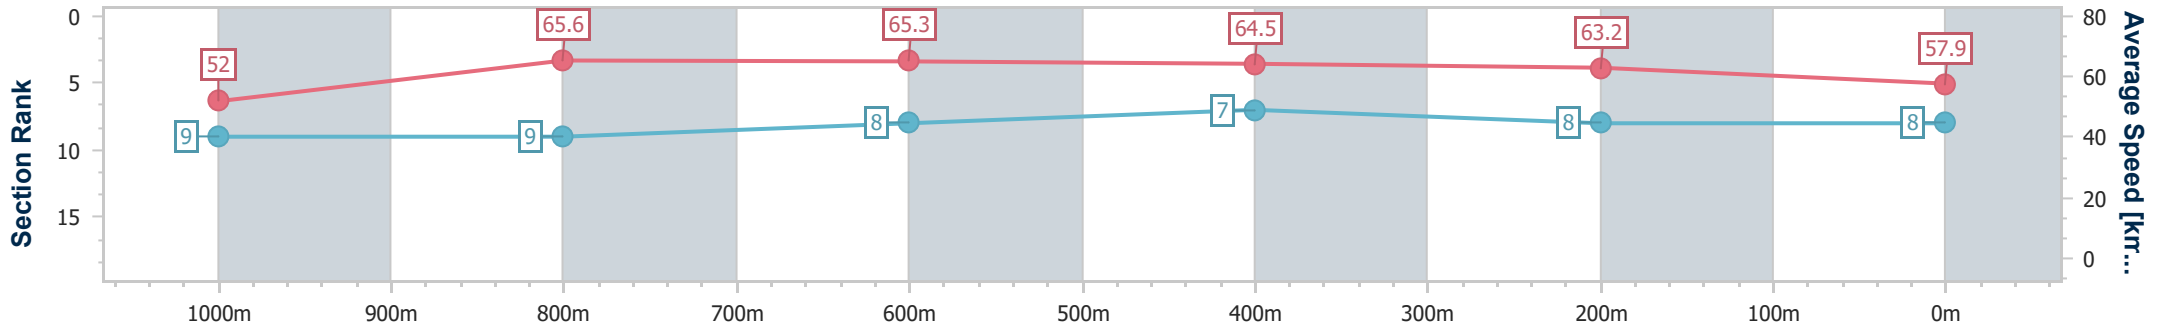

### Eagle Farm QLD Professional

Race 7: SKY RACING No Metro Wins Handicap - 1200m

03 February 2024 - 15:52

Track Rating: Good 4, Weather: Fine, Rail Position: +3m Entire

BRISBANE RACING CLUB

Section	Overall	1000m	800m	600m	400m	200m
Section Times	1:11.07 [8] (0:13.88)	0:57.19 [9] (0:11.10)	0:46.09 [9] (0:11.09)	0:35.00 [8] (0:11.20)	0:23.80 [7] (0:11.35)	0:12.45 [8] (0:12.45)
Average Speed [km/h]	52.0	65.6	65.3	64.5	63.2	57.9
Top Speed [km/h]	64.7	68.4	67.2	67.0	65.7	61.5
Avg. Dist. to Rail [m]	6.8	2.4	1.3	0.5	0.8	2.4
Avg. Stride Freq. [Hz]	2.3	2.4	2.4	2.4	2.4	2.3
Avg. Stride Length [m]	6.2	7.6	7.7	7.5	7.2	7.1

- [ ] Ranking at each section and finish
- .-.- No data available at this section
- NA No data available

Horse/Jockey Name	Brad
Final Rank	9
Fastest Section Time (Section)	0:11.20 (1000m)
Top Speed [km/h] (Section)	67.8 (1000m)
Race State	Finished