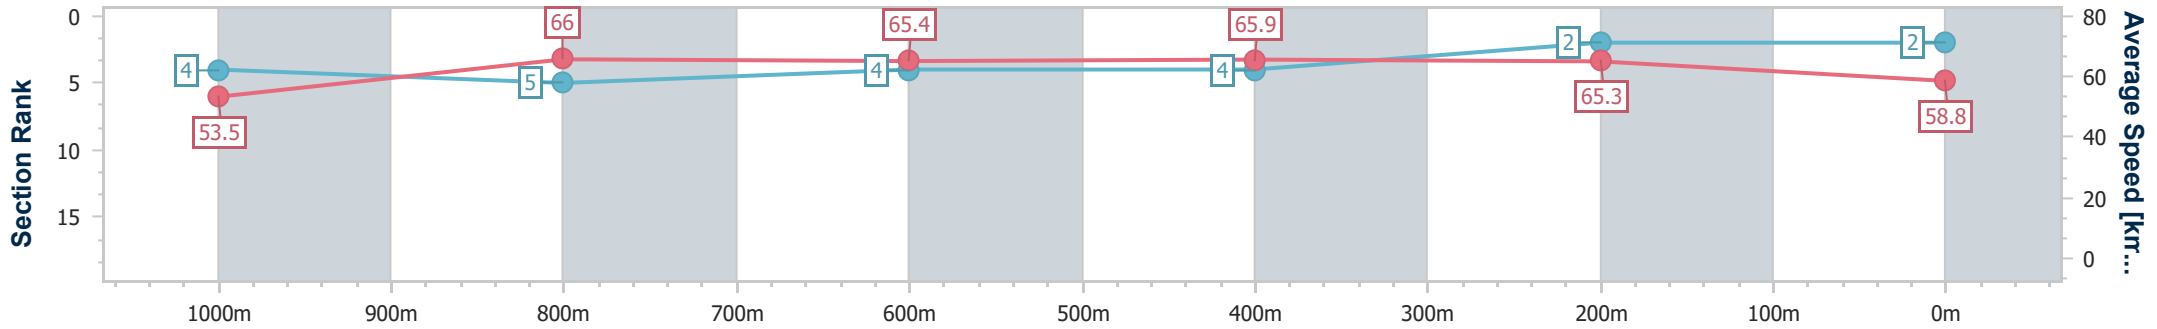

Eagle Farm QLD Professional

Race 7: SKY RACING No Metro Wins Handicap - 1200m

03 February 2024 - 15:52

Track Rating: Good 4, Weather: Fine, Rail Position: +3m Entire

BRISBANE RACING CLUB

Section	Overall	1000m	800m	600m	400m	200m
Section Times	1:10.05 [2] (0:13.48)	0:56.57 [4] (0:11.00)	0:45.57 [5] (0:11.17)	0:34.40 [4] (0:11.16)	0:23.24 [4] (0:11.04)	0:12.20 [2] (0:12.20)
Average Speed [km/h]	53.5	66.0	65.4	65.9	65.3	58.8
Top Speed [km/h]	65.2	68.7	67.3	67.1	66.8	63.1
Avg. Dist. to Rail [m]	2.4	2.0	2.7	4.3	6.7	6.7
Avg. Stride Freq. [Hz]	2.3	2.4	2.4	2.5	2.5	2.4
Avg. Stride Length [m]	6.5	7.6	7.6	7.5	7.3	6.8