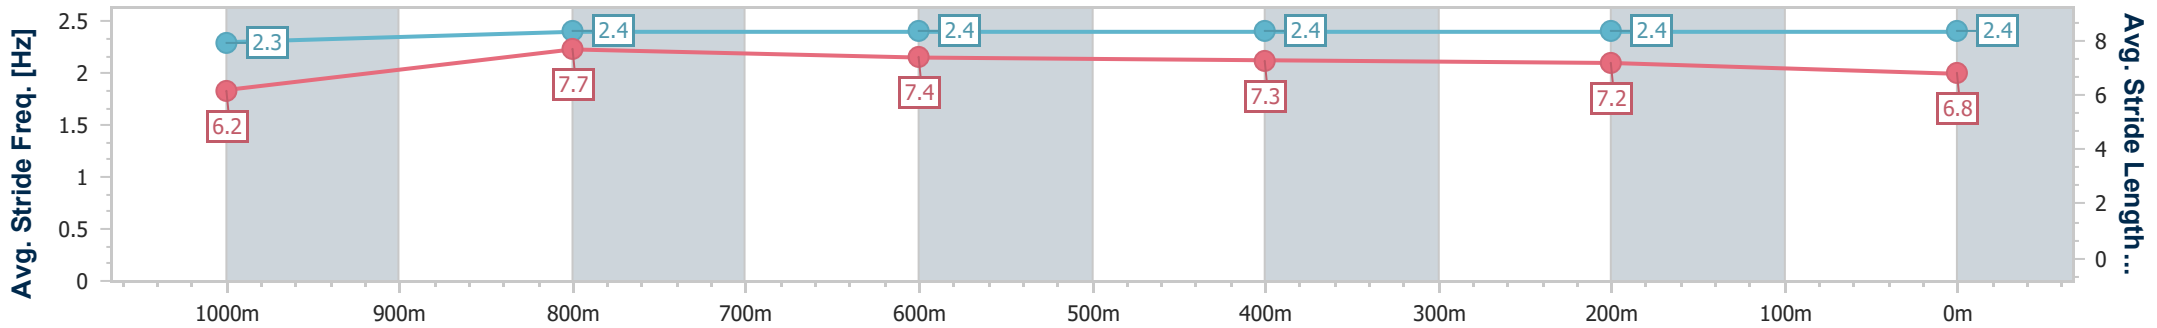

### Eagle Farm QLD Professional

Race 7: SKY RACING No Metro Wins Handicap - 1200m

03 February 2024 - 15:52

Track Rating: Good 4, Weather: Fine, Rail Position: +3m Entire

BRISBANE RACING CLUB

Section	Overall	1000m	800m	600m	400m	200m
Section Times	1:10.94 [7] (0:13.65)	0:57.29 [5] (0:10.80)	0:46.49 [4] (0:11.24)	0:35.25 [5] (0:11.27)	0:23.98 [5] (0:11.51)	0:12.47 [6] (0:12.47)
Average Speed [km/h]	52.8	67.1	63.9	63.5	62.7	57.6
Top Speed [km/h]	66.4	67.9	67.8	65.9	64.2	61.1
Avg. Dist. to Rail [m]	1.7	1.0	0.3	1.2	0.4	0.3
Avg. Stride Freq. [Hz]	2.3	2.4	2.4	2.4	2.4	2.4
Avg. Stride Length [m]	6.2	7.7	7.4	7.3	7.2	6.8