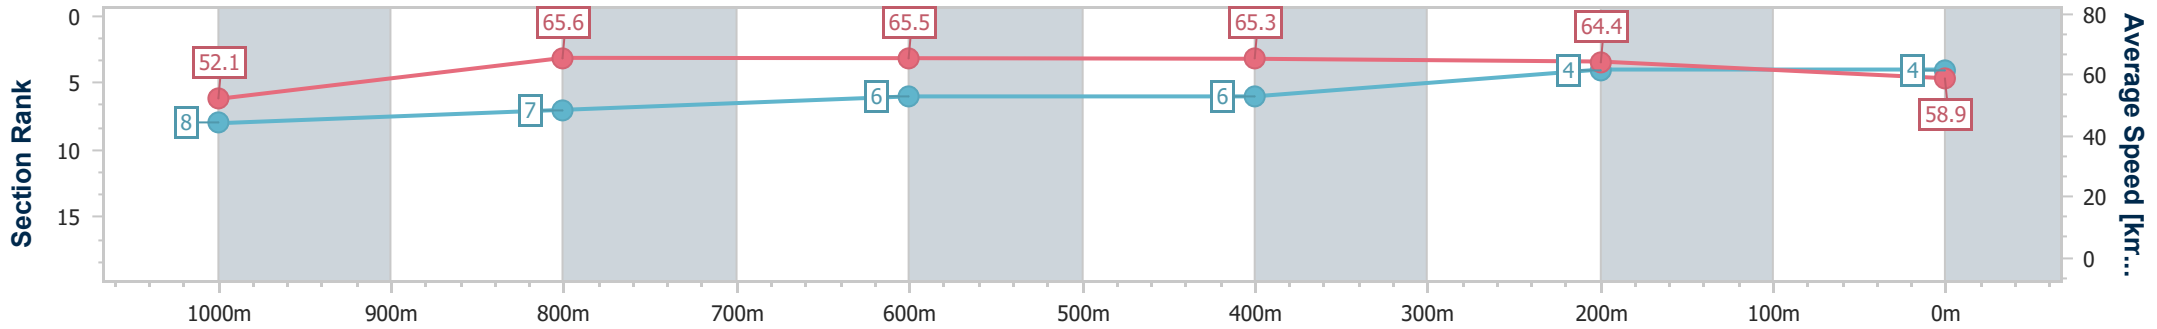

### Eagle Farm QLD Professional

Race 7: SKY RACING No Metro Wins Handicap - 1200m

03 February 2024 - 15:52

Track Rating: Good 4, Weather: Fine, Rail Position: +3m Entire

BRISBANE RACING CLUB

Section	Overall	1000m	800m	600m	400m	200m
Section Times	1:10.57 [4] (0:13.87)	0:56.70 [8] (0:11.01)	0:45.69 [7] (0:11.09)	0:34.60 [6] (0:11.17)	0:23.43 [6] (0:11.16)	0:12.27 [4] (0:12.27)
Average Speed [km/h]	52.1	65.6	65.5	65.3	64.4	58.9
Top Speed [km/h]	65.0	67.4	68.1	66.6	66.1	62.0
Avg. Dist. to Rail [m]	1.4	0.9	2.3	2.5	5.1	5.1
Avg. Stride Freq. [Hz]	2.2	2.4	2.4	2.4	2.4	2.3
Avg. Stride Length [m]	6.4	7.6	7.7	7.6	7.4	7.2

- [ ] Ranking at each section and finish
- .-.- No data available at this section
- NA No data available

Horse/Jockey Name	All's Fair
Final Rank	5
Fastest Section Time (Section)	0:11.10 (1000m)
Top Speed [km/h] (Section)	67.5 (800m)
Race State	Finished