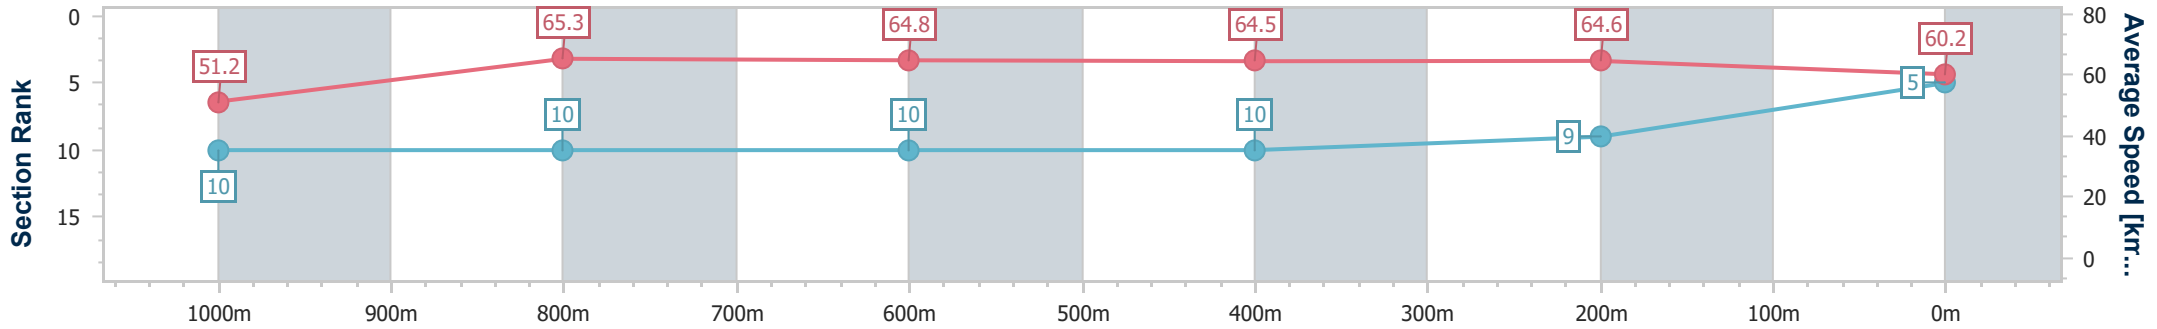

### Eagle Farm QLD Professional

Race 7: SKY RACING No Metro Wins Handicap - 1200m

03 February 2024 - 15:52

Track Rating: Good 4, Weather: Fine, Rail Position: +3m Entire

BRISBANE RACING CLUB

Section	Overall	1000m	800m	600m	400m	200m
Section Times	1:10.75 [5] (0:14.08)	0:56.67 [10] (0:11.10)	0:45.57 [10] (0:11.16)	0:34.41 [10] (0:11.30)	0:23.11 [10] (0:11.12)	0:11.99 [9] (0:11.99)
Average Speed [km/h]	51.2	65.3	64.8	64.5	64.6	60.2
Top Speed [km/h]	64.5	67.4	67.5	65.3	65.7	62.8
Avg. Dist. to Rail [m]	4.5	0.8	1.6	2.5	5.6	8.6
Avg. Stride Freq. [Hz]	2.2	2.4	2.4	2.4	2.4	2.3
Avg. Stride Length [m]	6.4	7.4	7.0	7.1	7.4	7.1