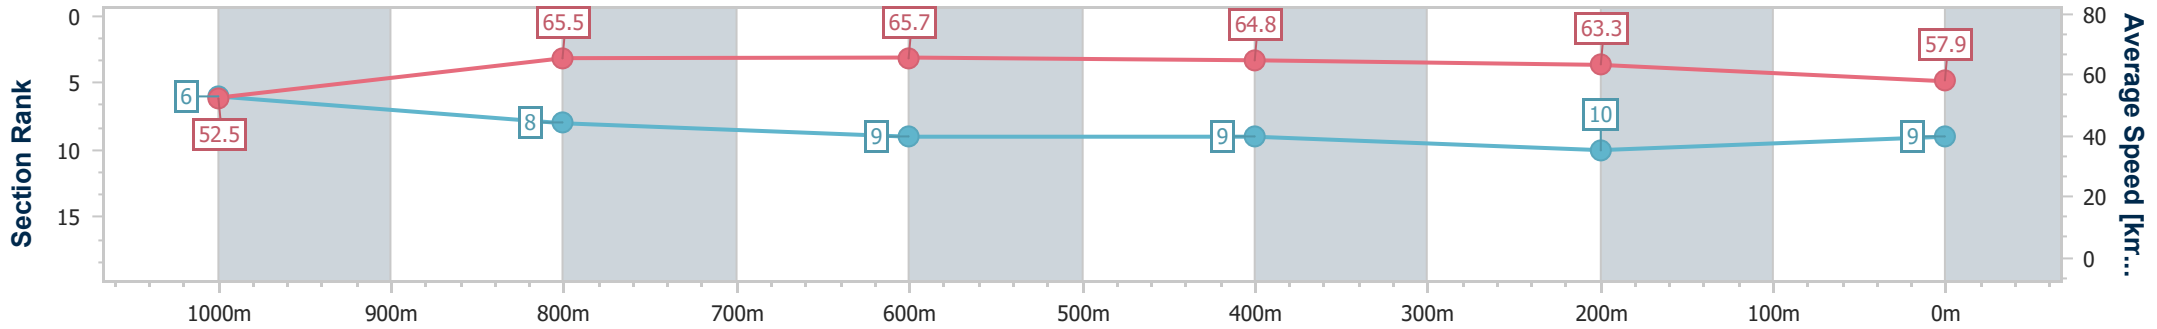

### Eagle Farm QLD Professional

Race 7: SKY RACING No Metro Wins Handicap - 1200m

03 February 2024 - 15:52

Track Rating: Good 4, Weather: Fine, Rail Position: +3m Entire

BRISBANE RACING CLUB

Section	Overall	1000m	800m	600m	400m	200m
Section Times	1:11.32 [9] (0:13.75)	0:57.57 [6] (0:11.20)	0:46.37 [8] (0:11.22)	0:35.15 [9] (0:11.35)	0:23.80 [9] (0:11.39)	0:12.41 [10] (0:12.41)
Average Speed [km/h]	52.5	65.5	65.7	64.8	63.3	57.9
Top Speed [km/h]	63.9	67.8	67.4	65.4	65.2	62.5
Avg. Dist. to Rail [m]	4.7	3.7	5.3	4.1	5.7	6.6
Avg. Stride Freq. [Hz]	2.3	2.5	2.5	2.5	2.5	2.4
Avg. Stride Length [m]	6.2	7.3	7.3	7.3	7.1	6.8

- [ ] Ranking at each section and finish
- .-.- No data available at this section
- NA No data available

Horse/Jockey Name	Master Maurice
Final Rank	10
Fastest Section Time (Section)	0:10.70 (1000m)
Top Speed [km/h] (Section)	69.5 (Overall)
Race State	Finished