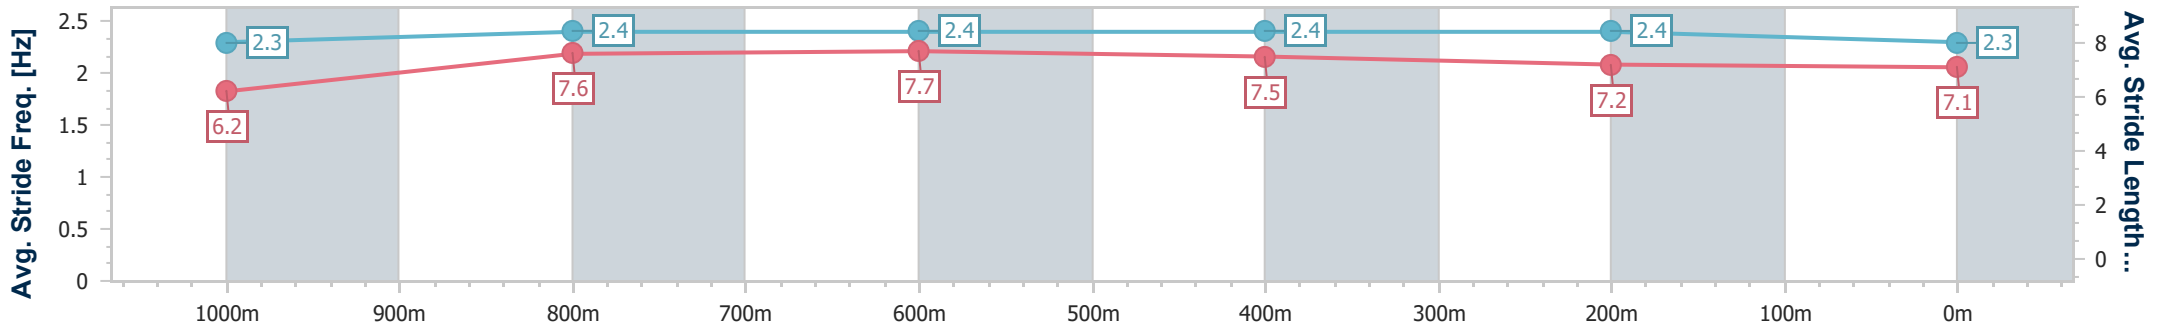

### Eagle Farm QLD Professional

Race 7: SKY RACING No Metro Wins Handicap - 1200m

03 February 2024 - 15:52

Track Rating: Good 4, Weather: Fine, Rail Position: +3m Entire

BRISBANE RACING CLUB

Section	Overall	1000m	800m	600m	400m	200m
Section Times	1:11.07 [8] (0:13.88)	0:57.19 [9] (0:11.10)	0:46.09 [9] (0:11.09)	0:35.00 [8] (0:11.20)	0:23.80 [7] (0:11.35)	0:12.45 [8] (0:12.45)
Average Speed [km/h]	52.0	65.6	65.3	64.5	63.2	57.9
Top Speed [km/h]	64.7	68.4	67.2	67.0	65.7	61.5
Avg. Dist. to Rail [m]	6.8	2.4	1.3	0.5	0.8	2.4
Avg. Stride Freq. [Hz]	2.3	2.4	2.4	2.4	2.4	2.3
Avg. Stride Length [m]	6.2	7.6	7.7	7.5	7.2	7.1

- [ ] Ranking at each section and finish
- .-.- No data available at this section
- NA No data available

Horse/Jockey Name	Brad
Final Rank	9
Fastest Section Time (Section)	0:11.20 (1000m)
Top Speed [km/h] (Section)	67.8 (1000m)
Race State	Finished