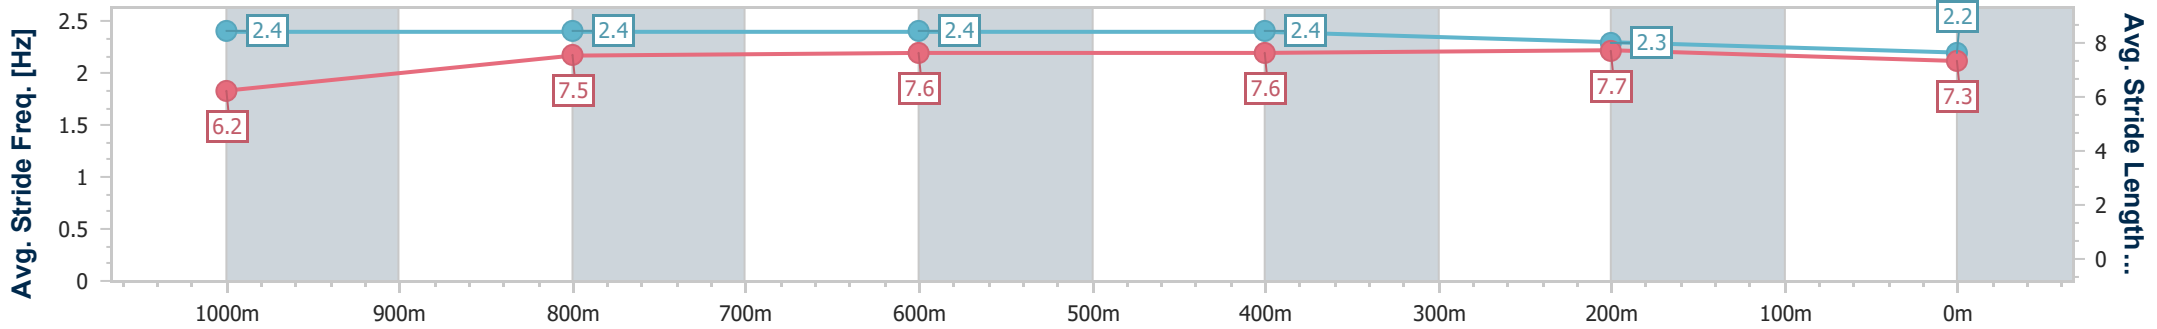

### Eagle Farm QLD Professional

Race 7: SKY RACING No Metro Wins Handicap - 1200m

03 February 2024 - 15:52

Track Rating: Good 4, Weather: Fine, Rail Position: +3m Entire

BRISBANE RACING CLUB

Section	Overall	1000m	800m	600m	400m	200m
Section Times	1:10.84 [6] (0:13.76)	0:57.08 [7] (0:11.02)	0:46.06 [6] (0:11.25)	0:34.81 [7] (0:11.29)	0:23.52 [8] (0:11.27)	0:12.25 [7] (0:12.25)
Average Speed [km/h]	52.5	66.0	64.8	64.2	64.0	58.6
Top Speed [km/h]	65.7	67.5	66.3	66.2	66.2	64.1
Avg. Dist. to Rail [m]	4.0	2.2	2.3	2.3	3.8	4.8
Avg. Stride Freq. [Hz]	2.4	2.4	2.4	2.4	2.3	2.2
Avg. Stride Length [m]	6.2	7.5	7.6	7.6	7.7	7.3

- [ ] Ranking at each section and finish
- .-.- No data available at this section
- NA No data available

Horse/Jockey Name	Brocky
Final Rank	7
Fastest Section Time (Section)	0:10.80 (1000m)
Top Speed [km/h] (Section)	67.9 (1000m)
Race State	Finished