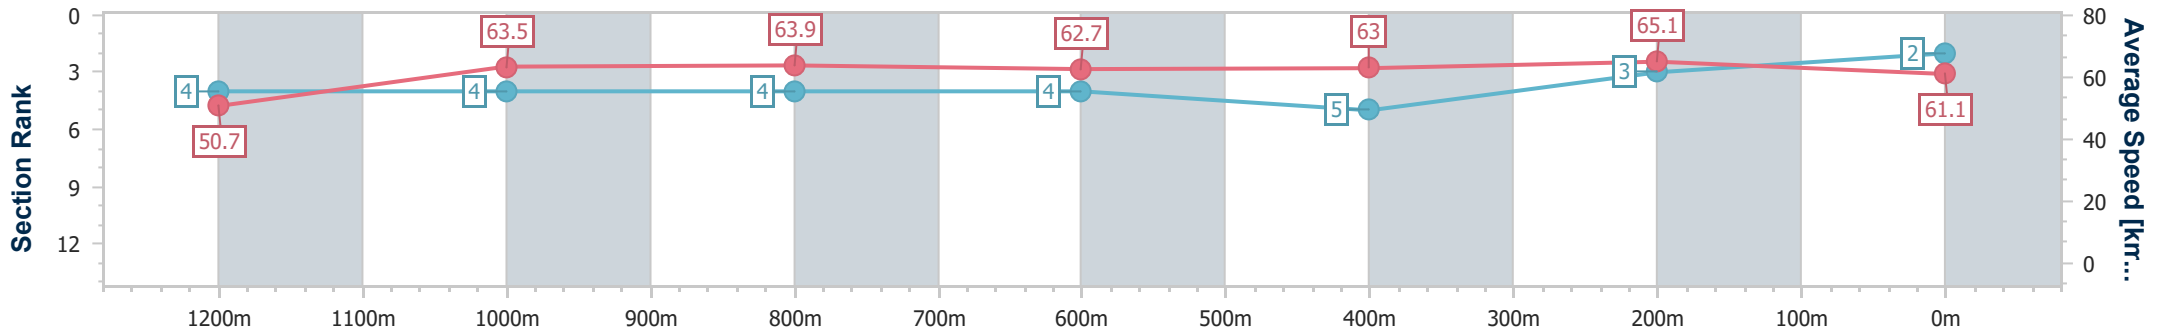

Eagle Farm QLD Professional

Race 8: LADBROKES BLACKBOOK Class 3 Plate - 1400m

03 February 2024 - 16:33

Track Rating: Good 4, Weather: Fine, Rail Position: +3m Entire

BRISBANE RACING CLUB

Section	Overall	1200m	1000m	800m	600m	400m	200m
Section Times	1:23.02 [2] (0:14.18)	1:08.84 [4] (0:11.36)	0:57.48 [4] (0:11.34)	0:46.14 [4] (0:11.70)	0:34.44 [4] (0:11.56)	0:22.88 [5] (0:11.08)	0:11.80 [3] (0:11.80)
Average Speed [km/h]	50.7	63.5	63.9	62.7	63.0	65.1	61.1
Top Speed [km/h]	63.1	64.8	65.7	63.8	64.9	66.4	64.0
Avg. Dist. to Rail [m]	0.7	1.5	1.4	3.5	2.6	3.1	1.6
Avg. Stride Freq. [Hz]	2.3	2.4	2.4	2.3	2.3	2.4	2.4
Avg. Stride Length [m]	6.3	7.3	7.6	7.5	7.5	7.4	7.1