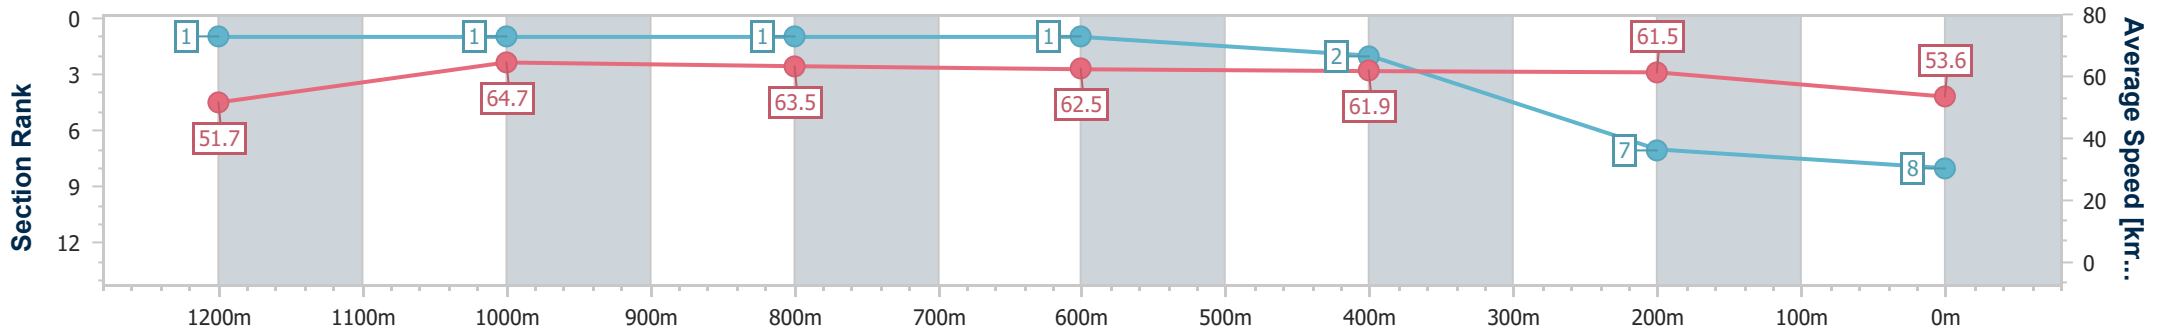

- [] Ranking at each section and finish
- .-.- No data available at this section
- NA No data available

Horse/Jockey Name	Baltray
Final Rank	8
Fastest Section Time (Section)	0:11.12 (1200m)
Top Speed [km/h] (Section)	66.2 (1200m)
Race State	Finished

Eagle Farm QLD Professional

Race 8: LADBROKES BLACKBOOK Class 3 Plate - 1400m

03 February 2024 - 16:33

Track Rating: Good 4, Weather: Fine, Rail Position: +3m Entire

BRISBANE RACING CLUB

Section	Overall	1200m	1000m	800m	600m	400m	200m
Section Times	1:24.95 [8] (0:13.97)	1:10.98 [1] (0:11.12)	0:59.86 [1] (0:11.43)	0:48.43 [1] (0:11.66)	0:36.77 [1] (0:11.67)	0:25.10 [2] (0:11.70)	0:13.40 [7] (0:13.40)
Average Speed [km/h]	51.7	64.7	63.5	62.5	61.9	61.5	53.6
Top Speed [km/h]	65.5	66.2	64.1	63.5	62.6	63.5	59.2
Avg. Dist. to Rail [m]	4.0	2.8	1.9	2.1	0.8	1.4	4.4
Avg. Stride Freq. [Hz]	2.3	2.4	2.3	2.3	2.3	2.4	2.2
Avg. Stride Length [m]	6.4	7.6	7.6	7.6	7.4	7.2	6.7

- [] Ranking at each section and finish
- .-.- No data available at this section
- NA No data available