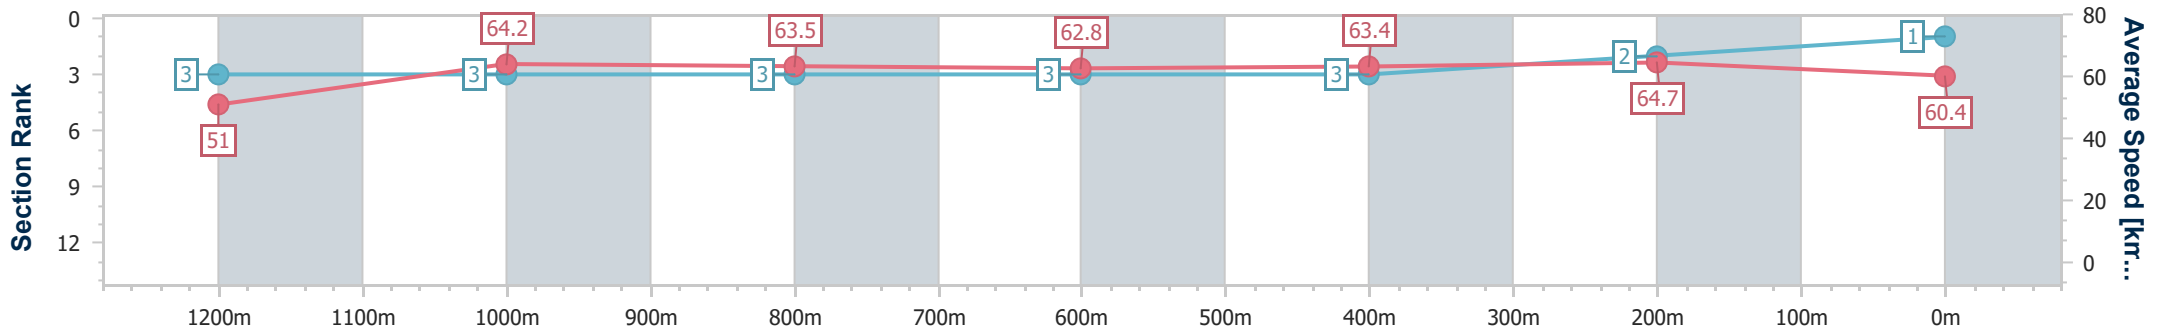

Eagle Farm QLD Professional

Race 8: LADBROKES BLACKBOOK Class 3 Plate - 1400m

03 February 2024 - 16:33

Track Rating: Good 4, Weather: Fine, Rail Position: +3m Entire

BRISBANE RACING CLUB

Section	Overall	1200m	1000m	800m	600m	400m	200m
Section Times	1:22.99 [1] (0:14.16)	1:08.83 [3] (0:11.25)	0:57.58 [3] (0:11.43)	0:46.15 [3] (0:11.64)	0:34.51 [3] (0:11.48)	0:23.03 [3] (0:11.09)	0:11.94 [2] (0:11.94)
Average Speed [km/h]	51.0	64.2	63.5	62.8	63.4	64.7	60.4
Top Speed [km/h]	64.0	66.3	64.3	64.0	65.4	65.9	63.5
Avg. Dist. to Rail [m]	2.0	2.4	2.3	3.3	1.9	3.2	2.3
Avg. Stride Freq. [Hz]	---	---	---	---	---	---	---
Avg. Stride Length [m]	---	---	---	---	---	---	---