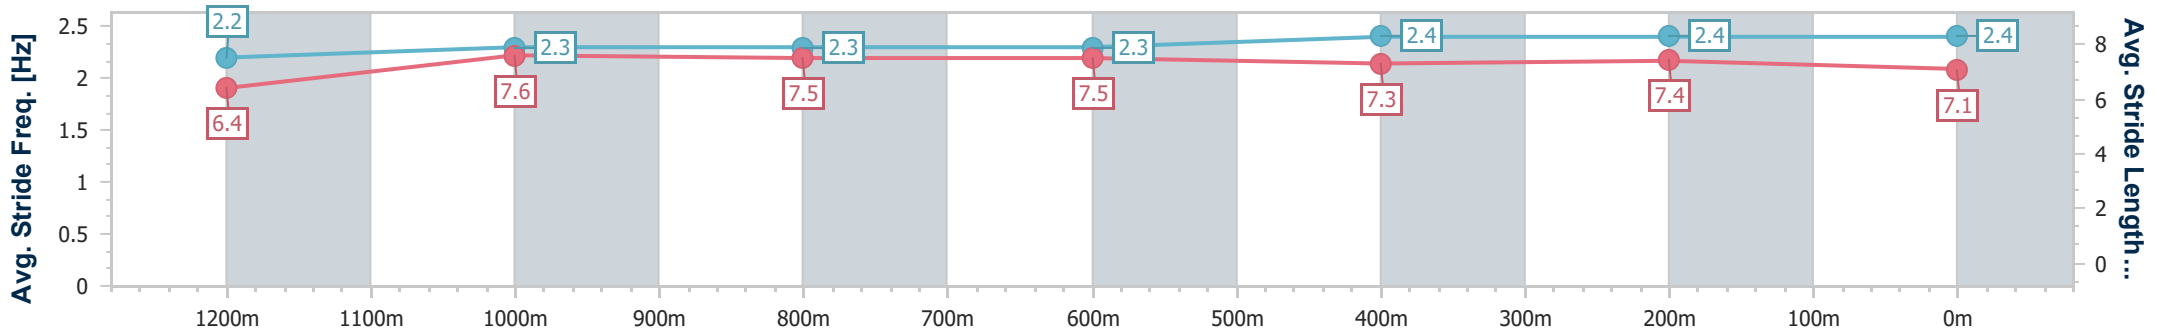

Eagle Farm QLD Professional

Race 8: LADBROKES BLACKBOOK Class 3 Plate - 1400m

03 February 2024 - 16:33

Track Rating: Good 4, Weather: Fine, Rail Position: +3m Entire

BRISBANE RACING CLUB

Section	Overall	1200m	1000m	800m	600m	400m	200m
Section Times	1:23.36 [5] (0:14.39)	1:08.97 [6] (0:11.36)	0:57.61 [6] (0:11.43)	0:46.18 [6] (0:11.49)	0:34.69 [6] (0:11.48)	0:23.21 [6] (0:11.28)	0:11.93 [6] (0:11.93)
Average Speed [km/h]	50.1	63.4	63.1	62.4	62.3	63.7	60.4
Top Speed [km/h]	62.2	63.9	64.7	64.0	65.1	66.8	62.0
Avg. Dist. to Rail [m]	0.8	1.3	0.7	1.4	1.3	1.1	2.6
Avg. Stride Freq. [Hz]	2.2	2.3	2.3	2.3	2.4	2.4	2.4
Avg. Stride Length [m]	6.4	7.6	7.5	7.5	7.3	7.4	7.1

- [] Ranking at each section and finish
- .-.- No data available at this section
- NA No data available

Horse/Jockey Name	Speak Up
Final Rank	6
Fastest Section Time (Section)	0:11.05 (400m)
Top Speed [km/h] (Section)	66.7 (400m)
Race State	Finished