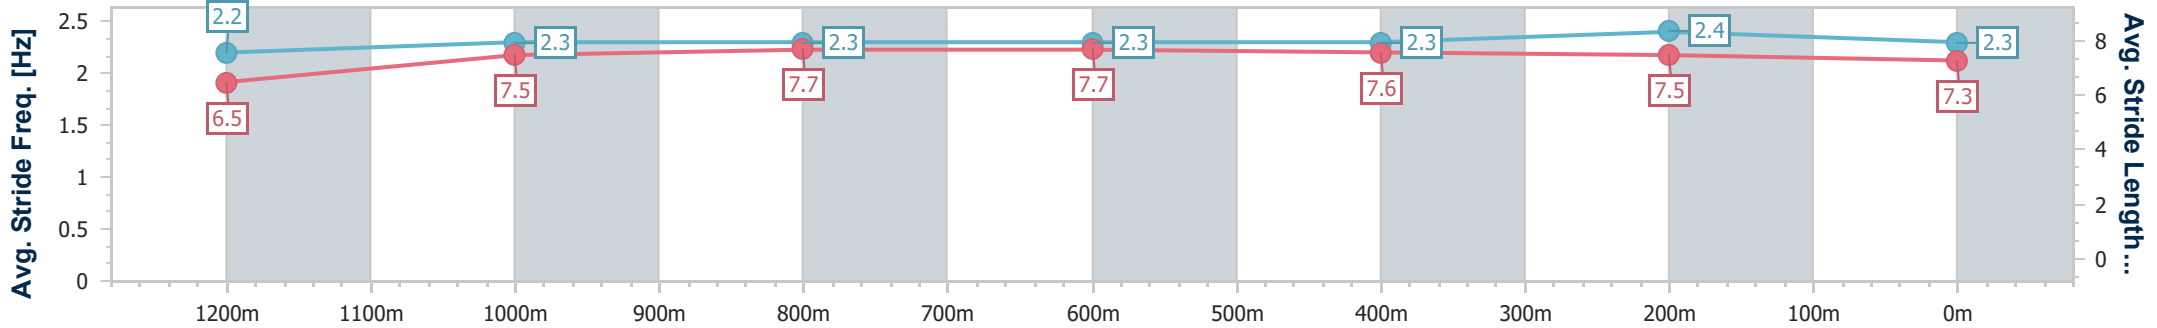

- [] Ranking at each section and finish
- .-.- No data available at this section
- NA No data available

Horse/Jockey Name	Red Top
Final Rank	4
Fastest Section Time (Section)	0:11.25 (400m)
Top Speed [km/h] (Section)	65.9 (400m)
Race State	Finished

Eagle Farm QLD Professional

Race 8: LADBROKES BLACKBOOK Class 3 Plate - 1400m

03 February 2024 - 16:33

Track Rating: Good 4, Weather: Fine, Rail Position: +3m Entire

BRISBANE RACING CLUB

Section	Overall	1200m	1000m	800m	600m	400m	200m
Section Times	1:23.29 [4] (0:14.30)	1:08.99 [5] (0:11.37)	0:57.62 [5] (0:11.38)	0:46.24 [5] (0:11.54)	0:34.70 [5] (0:11.51)	0:23.19 [4] (0:11.25)	0:11.94 [5] (0:11.94)
Average Speed [km/h]	50.5	63.2	63.9	62.8	62.9	64.0	60.1
Top Speed [km/h]	63.1	64.8	65.1	64.0	65.8	65.9	62.4
Avg. Dist. to Rail [m]	2.5	2.4	1.6	1.5	1.3	3.5	3.3
Avg. Stride Freq. [Hz]	2.2	2.3	2.3	2.3	2.3	2.4	2.3
Avg. Stride Length [m]	6.5	7.5	7.7	7.7	7.6	7.5	7.3

- [] Ranking at each section and finish
- .-.- No data available at this section
- NA No data available

Horse/Jockey Name	Schmoozer
Final Rank	5
Fastest Section Time (Section)	0:11.28 (400m)
Top Speed [km/h] (Section)	66.8 (400m)
Race State	Finished