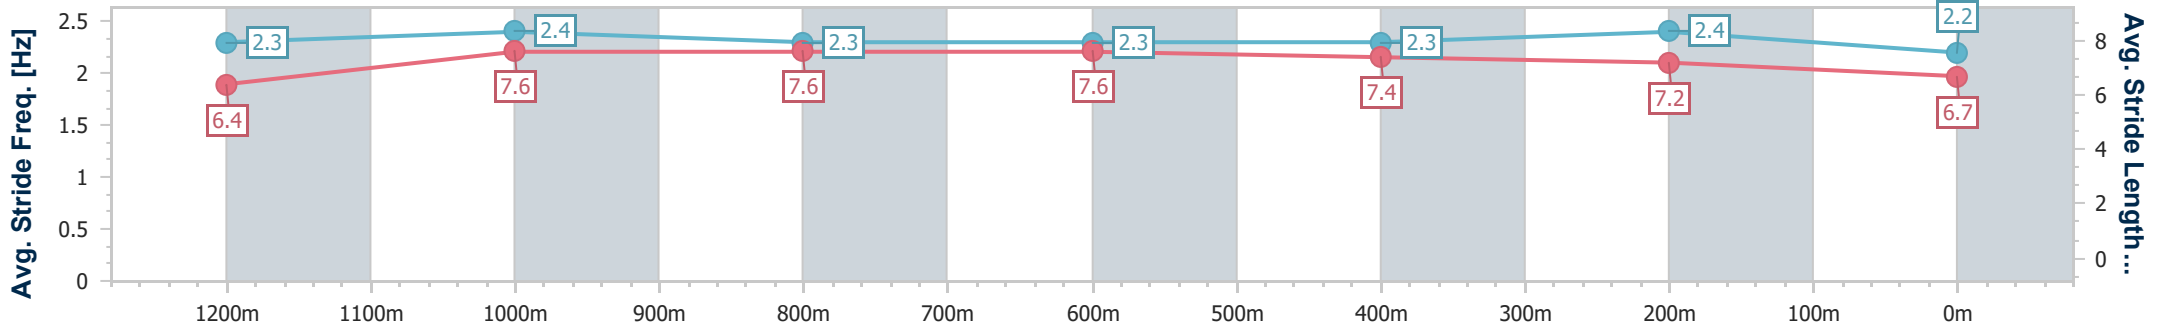

- [] Ranking at each section and finish
- .-.- No data available at this section
- NA No data available

Horse/Jockey Name	Baltray
Final Rank	8
Fastest Section Time (Section)	0:11.12 (1200m)
Top Speed [km/h] (Section)	66.2 (1200m)
Race State	Finished

Eagle Farm QLD Professional

Race 8: LADBROKES BLACKBOOK Class 3 Plate - 1400m

03 February 2024 - 16:33

Track Rating: Good 4, Weather: Fine, Rail Position: +3m Entire

BRISBANE RACING CLUB

Section	Overall	1200m	1000m	800m	600m	400m	200m
Section Times	1:24.95 [8] (0:13.97)	1:10.98 [1] (0:11.12)	0:59.86 [1] (0:11.43)	0:48.43 [1] (0:11.66)	0:36.77 [1] (0:11.67)	0:25.10 [2] (0:11.70)	0:13.40 [7] (0:13.40)
Average Speed [km/h]	51.7	64.7	63.5	62.5	61.9	61.5	53.6
Top Speed [km/h]	65.5	66.2	64.1	63.5	62.6	63.5	59.2
Avg. Dist. to Rail [m]	4.0	2.8	1.9	2.1	0.8	1.4	4.4
Avg. Stride Freq. [Hz]	2.3	2.4	2.3	2.3	2.3	2.4	2.2
Avg. Stride Length [m]	6.4	7.6	7.6	7.6	7.4	7.2	6.7

- [] Ranking at each section and finish
- .-.- No data available at this section
- NA No data available