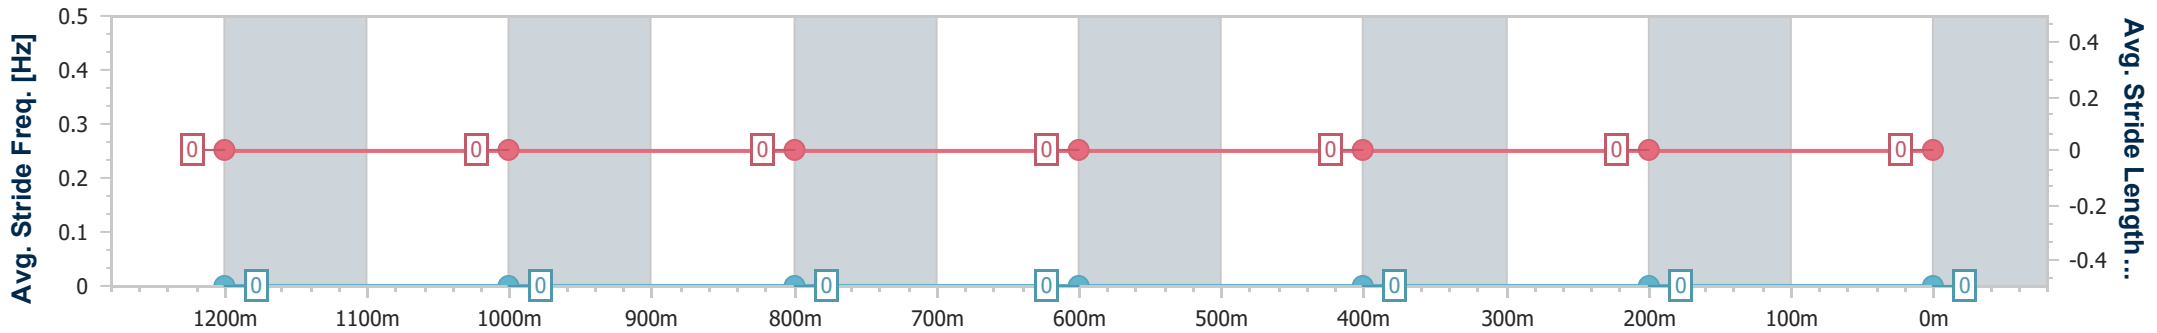

Eagle Farm QLD Professional

Race 8: LADBROKES BLACKBOOK Class 3 Plate - 1400m

03 February 2024 - 16:33

Track Rating: Good 4, Weather: Fine, Rail Position: +3m Entire

BRISBANE RACING CLUB

Section	Overall	1200m	1000m	800m	600m	400m	200m
Section Times	1:22.99 [1] (0:14.16)	1:08.83 [3] (0:11.25)	0:57.58 [3] (0:11.43)	0:46.15 [3] (0:11.64)	0:34.51 [3] (0:11.48)	0:23.03 [3] (0:11.09)	0:11.94 [2] (0:11.94)
Average Speed [km/h]	51.0	64.2	63.5	62.8	63.4	64.7	60.4
Top Speed [km/h]	64.0	66.3	64.3	64.0	65.4	65.9	63.5
Avg. Dist. to Rail [m]	2.0	2.4	2.3	3.3	1.9	3.2	2.3
Avg. Stride Freq. [Hz]	---	---	---	---	---	---	---
Avg. Stride Length [m]	---	---	---	---	---	---	---