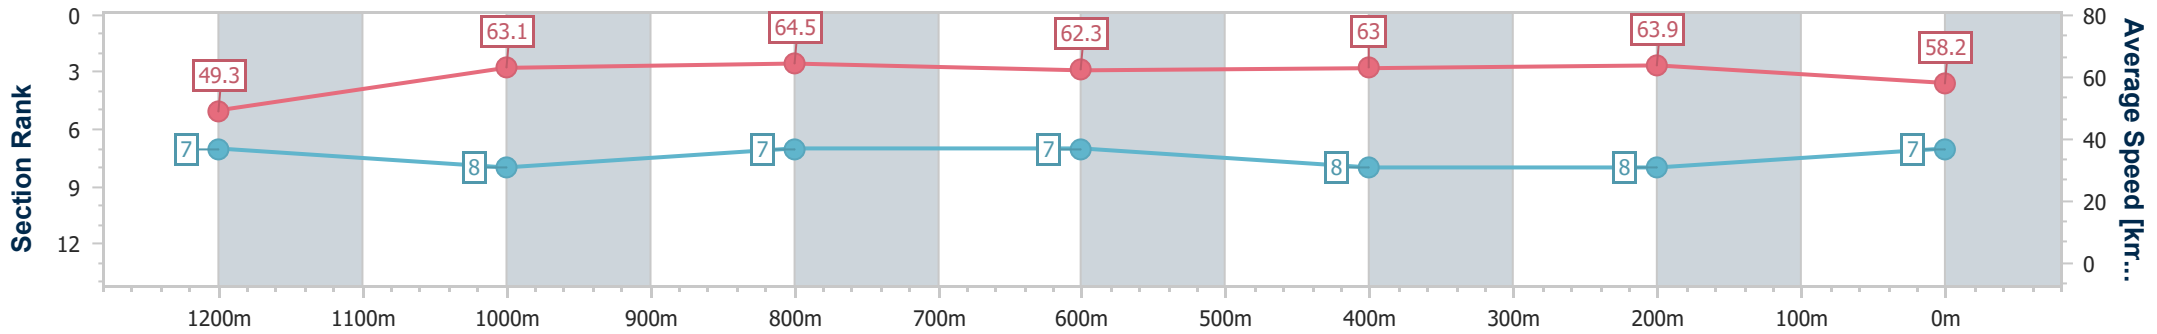

- [] Ranking at each section and finish
- .-.- No data available at this section
- NA No data available

Horse/Jockey Name	Outback Action
Final Rank	7
Fastest Section Time (Section)	0:11.23 (400m)
Top Speed [km/h] (Section)	66.9 (400m)
Race State	Finished

Eagle Farm QLD Professional

Race 8: LADBROKES BLACKBOOK Class 3 Plate - 1400m

03 February 2024 - 16:33

Track Rating: Good 4, Weather: Fine, Rail Position: +3m Entire

BRISBANE RACING CLUB

Section	Overall	1200m	1000m	800m	600m	400m	200m
Section Times	1:24.02 [7] (0:14.63)	1:09.39 [7] (0:11.44)	0:57.95 [8] (0:11.24)	0:46.71 [7] (0:11.58)	0:35.13 [7] (0:11.51)	0:23.62 [8] (0:11.23)	0:12.39 [8] (0:12.39)
Average Speed [km/h]	49.3	63.1	64.5	62.3	63.0	63.9	58.2
Top Speed [km/h]	61.3	63.8	66.6	65.1	65.3	66.9	62.6
Avg. Dist. to Rail [m]	2.8	1.8	1.5	1.1	0.6	3.8	5.5
Avg. Stride Freq. [Hz]	2.2	2.3	2.3	2.3	2.3	2.4	2.3
Avg. Stride Length [m]	6.2	7.5	7.7	7.6	7.5	7.4	7.0

- [] Ranking at each section and finish
- .-.- No data available at this section
- NA No data available

Horse/Jockey Name	Baltray
Final Rank	8
Fastest Section Time (Section)	0:11.12 (1200m)
Top Speed [km/h] (Section)	66.2 (1200m)
Race State	Finished