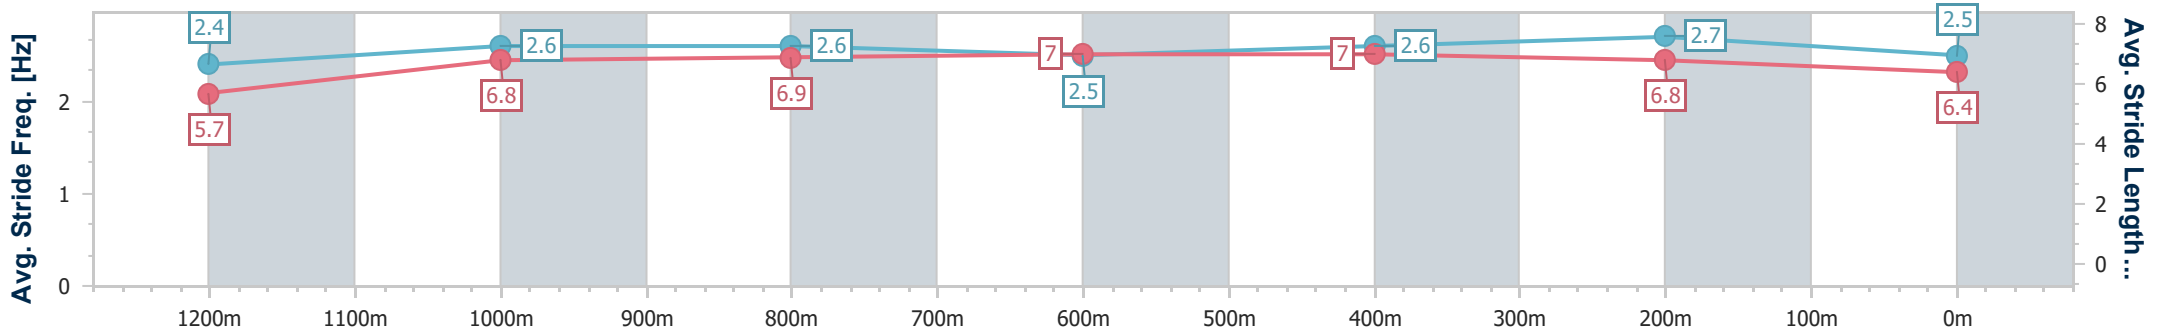

- [] Ranking at each section and finish
- .-.- No data available at this section
- NA No data available

Horse/Jockey Name	Speak Up
Final Rank	6
Fastest Section Time (Section)	0:11.05 (400m)
Top Speed [km/h] (Section)	66.7 (400m)
Race State	Finished

Eagle Farm QLD Professional

Race 8: LADBROKES BLACKBOOK Class 3 Plate - 1400m

03 February 2024 - 16:33

Track Rating: Good 4, Weather: Fine, Rail Position: +3m Entire

BRISBANE RACING CLUB

Section	Overall	1200m	1000m	800m	600m	400m	200m
Section Times	1:23.57 [6] (0:14.65)	1:08.92 [8] (0:11.29)	0:57.63 [7] (0:11.40)	0:46.23 [8] (0:11.55)	0:34.68 [8] (0:11.35)	0:23.33 [7] (0:11.05)	0:12.28 [4] (0:12.28)
Average Speed [km/h]	49.4	63.9	64.1	63.1	63.9	65.2	58.5
Top Speed [km/h]	63.6	64.4	65.7	64.3	66.6	66.7	63.2
Avg. Dist. to Rail [m]	4.4	3.2	2.8	2.8	1.5	4.8	4.5
Avg. Stride Freq. [Hz]	2.4	2.6	2.6	2.5	2.6	2.7	2.5
Avg. Stride Length [m]	5.7	6.8	6.9	7.0	7.0	6.8	6.4

- [] Ranking at each section and finish
- .-.- No data available at this section
- NA No data available

Horse/Jockey Name	Outback Action
Final Rank	7
Fastest Section Time (Section)	0:11.23 (400m)
Top Speed [km/h] (Section)	66.9 (400m)
Race State	Finished