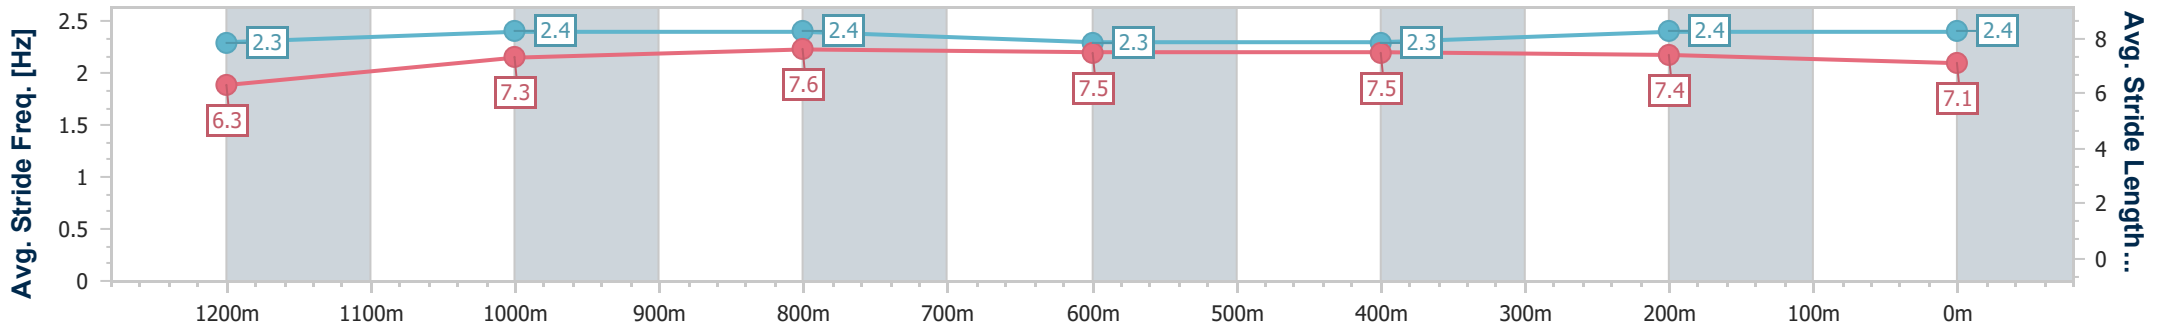

Eagle Farm QLD Professional

Race 8: LADBROKES BLACKBOOK Class 3 Plate - 1400m

03 February 2024 - 16:33

Track Rating: Good 4, Weather: Fine, Rail Position: +3m Entire

BRISBANE RACING CLUB

Section	Overall	1200m	1000m	800m	600m	400m	200m
Section Times	1:23.02 [2] (0:14.18)	1:08.84 [4] (0:11.36)	0:57.48 [4] (0:11.34)	0:46.14 [4] (0:11.70)	0:34.44 [4] (0:11.56)	0:22.88 [5] (0:11.08)	0:11.80 [3] (0:11.80)
Average Speed [km/h]	50.7	63.5	63.9	62.7	63.0	65.1	61.1
Top Speed [km/h]	63.1	64.8	65.7	63.8	64.9	66.4	64.0
Avg. Dist. to Rail [m]	0.7	1.5	1.4	3.5	2.6	3.1	1.6
Avg. Stride Freq. [Hz]	2.3	2.4	2.4	2.3	2.3	2.4	2.4
Avg. Stride Length [m]	6.3	7.3	7.6	7.5	7.5	7.4	7.1