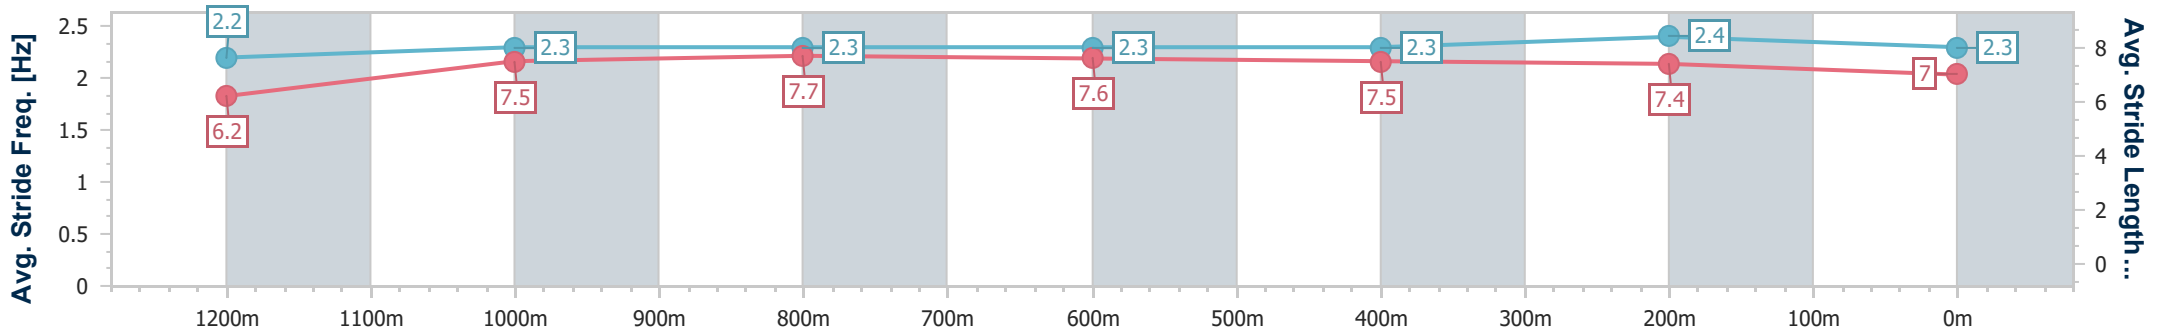

- [] Ranking at each section and finish
- .-.- No data available at this section
- NA No data available

Horse/Jockey Name	Outback Action
Final Rank	7
Fastest Section Time (Section)	0:11.23 (400m)
Top Speed [km/h] (Section)	66.9 (400m)
Race State	Finished

Eagle Farm QLD Professional

Race 8: LADBROKES BLACKBOOK Class 3 Plate - 1400m

03 February 2024 - 16:33

Track Rating: Good 4, Weather: Fine, Rail Position: +3m Entire

BRISBANE RACING CLUB

Section	Overall	1200m	1000m	800m	600m	400m	200m
Section Times	1:24.02 [7] (0:14.63)	1:09.39 [7] (0:11.44)	0:57.95 [8] (0:11.24)	0:46.71 [7] (0:11.58)	0:35.13 [7] (0:11.51)	0:23.62 [8] (0:11.23)	0:12.39 [8] (0:12.39)
Average Speed [km/h]	49.3	63.1	64.5	62.3	63.0	63.9	58.2
Top Speed [km/h]	61.3	63.8	66.6	65.1	65.3	66.9	62.6
Avg. Dist. to Rail [m]	2.8	1.8	1.5	1.1	0.6	3.8	5.5
Avg. Stride Freq. [Hz]	2.2	2.3	2.3	2.3	2.3	2.4	2.3
Avg. Stride Length [m]	6.2	7.5	7.7	7.6	7.5	7.4	7.0

- [] Ranking at each section and finish
- .-.- No data available at this section
- NA No data available

Horse/Jockey Name	Baltray
Final Rank	8
Fastest Section Time (Section)	0:11.12 (1200m)
Top Speed [km/h] (Section)	66.2 (1200m)
Race State	Finished