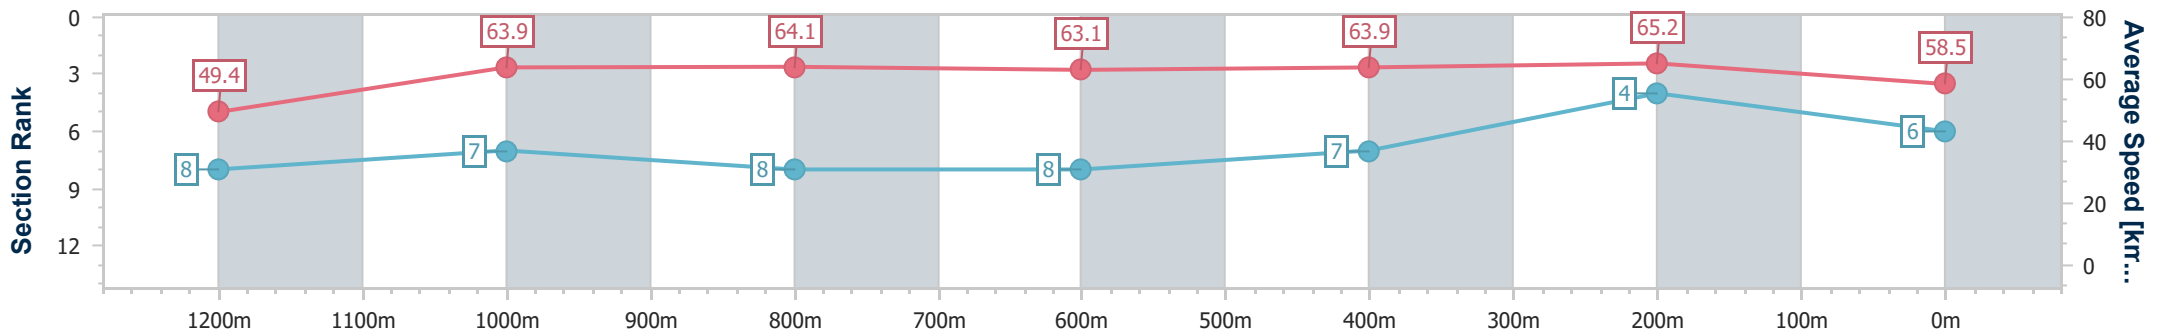

- [] Ranking at each section and finish
- .-.- No data available at this section
- NA No data available

Horse/Jockey Name	Speak Up
Final Rank	6
Fastest Section Time (Section)	0:11.05 (400m)
Top Speed [km/h] (Section)	66.7 (400m)
Race State	Finished

Eagle Farm QLD Professional

Race 8: LADBROKES BLACKBOOK Class 3 Plate - 1400m

03 February 2024 - 16:33

Track Rating: Good 4, Weather: Fine, Rail Position: +3m Entire

BRISBANE RACING CLUB

Section	Overall	1200m	1000m	800m	600m	400m	200m
Section Times	1:23.57 [6] (0:14.65)	1:08.92 [8] (0:11.29)	0:57.63 [7] (0:11.40)	0:46.23 [8] (0:11.55)	0:34.68 [8] (0:11.35)	0:23.33 [7] (0:11.05)	0:12.28 [4] (0:12.28)
Average Speed [km/h]	49.4	63.9	64.1	63.1	63.9	65.2	58.5
Top Speed [km/h]	63.6	64.4	65.7	64.3	66.6	66.7	63.2
Avg. Dist. to Rail [m]	4.4	3.2	2.8	2.8	1.5	4.8	4.5
Avg. Stride Freq. [Hz]	2.4	2.6	2.6	2.5	2.6	2.7	2.5
Avg. Stride Length [m]	5.7	6.8	6.9	7.0	7.0	6.8	6.4

- [] Ranking at each section and finish
- .-.- No data available at this section
- NA No data available

Horse/Jockey Name	Outback Action
Final Rank	7
Fastest Section Time (Section)	0:11.23 (400m)
Top Speed [km/h] (Section)	66.9 (400m)
Race State	Finished