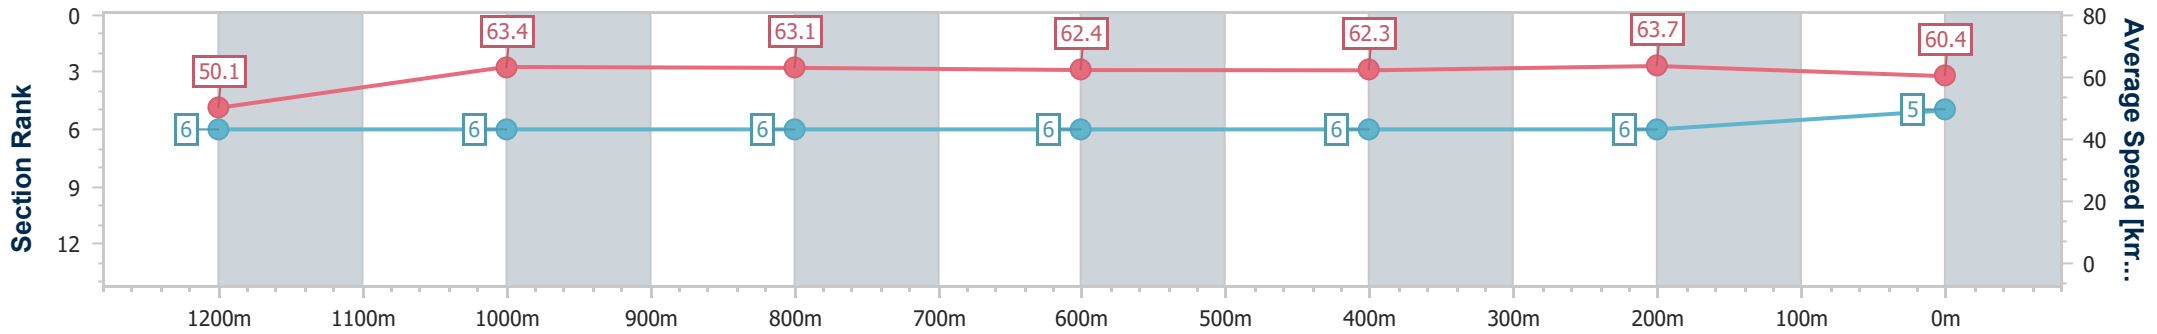

Eagle Farm QLD Professional

Race 8: LADBROKES BLACKBOOK Class 3 Plate - 1400m

03 February 2024 - 16:33

Track Rating: Good 4, Weather: Fine, Rail Position: +3m Entire

BRISBANE RACING CLUB

Section	Overall	1200m	1000m	800m	600m	400m	200m
Section Times	1:23.36 [5] (0:14.39)	1:08.97 [6] (0:11.36)	0:57.61 [6] (0:11.43)	0:46.18 [6] (0:11.49)	0:34.69 [6] (0:11.48)	0:23.21 [6] (0:11.28)	0:11.93 [6] (0:11.93)
Average Speed [km/h]	50.1	63.4	63.1	62.4	62.3	63.7	60.4
Top Speed [km/h]	62.2	63.9	64.7	64.0	65.1	66.8	62.0
Avg. Dist. to Rail [m]	0.8	1.3	0.7	1.4	1.3	1.1	2.6
Avg. Stride Freq. [Hz]	2.2	2.3	2.3	2.3	2.4	2.4	2.4
Avg. Stride Length [m]	6.4	7.6	7.5	7.5	7.3	7.4	7.1

- [] Ranking at each section and finish
- .-.- No data available at this section
- NA No data available

Horse/Jockey Name	Speak Up
Final Rank	6
Fastest Section Time (Section)	0:11.05 (400m)
Top Speed [km/h] (Section)	66.7 (400m)
Race State	Finished