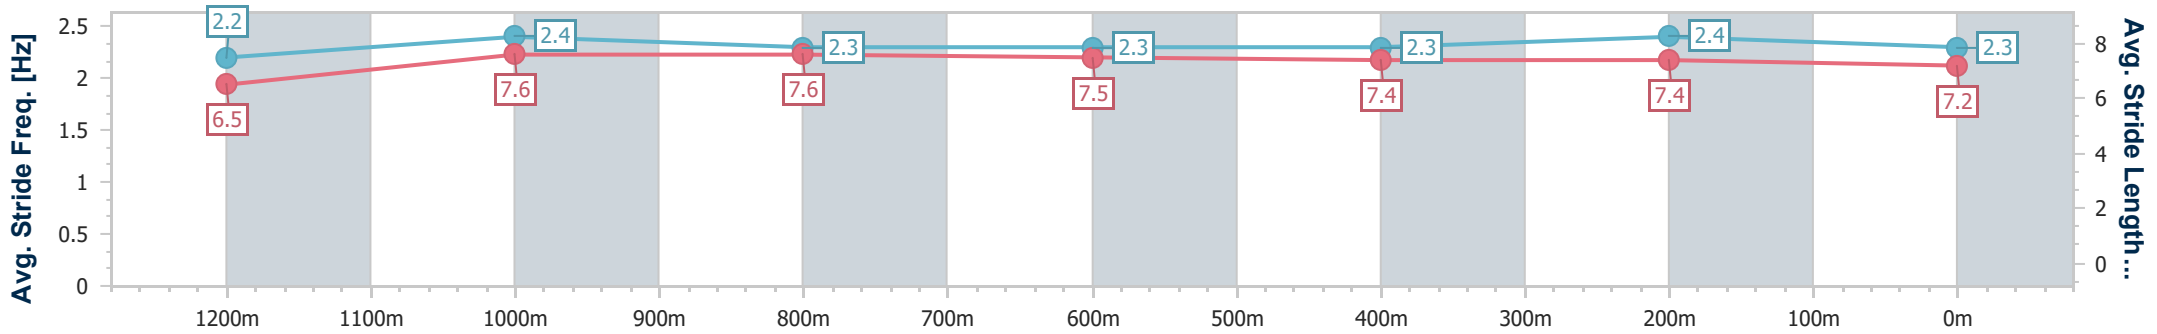

Eagle Farm QLD Professional

Race 8: LADBROKES BLACKBOOK Class 3 Plate - 1400m

03 February 2024 - 16:33

Track Rating: Good 4, Weather: Fine, Rail Position: +3m Entire

BRISBANE RACING CLUB

Section	Overall	1200m	1000m	800m	600m	400m	200m
Section Times	1:23.10 [3] (0:14.02)	1:09.08 [2] (0:11.16)	0:57.92 [2] (0:11.44)	0:46.48 [2] (0:11.63)	0:34.85 [2] (0:11.49)	0:23.36 [1] (0:11.27)	0:12.09 [1] (0:12.09)
Average Speed [km/h]	51.5	64.8	63.7	62.1	63.0	63.8	59.6
Top Speed [km/h]	66.2	66.5	64.8	64.8	64.2	65.3	63.1
Avg. Dist. to Rail [m]	6.8	4.4	2.4	1.7	0.4	0.7	0.4
Avg. Stride Freq. [Hz]	2.2	2.4	2.3	2.3	2.3	2.4	2.3
Avg. Stride Length [m]	6.5	7.6	7.6	7.5	7.4	7.4	7.2

- [] Ranking at each section and finish
- .-.- No data available at this section
- NA No data available

Horse/Jockey Name	Red Top
Final Rank	4
Fastest Section Time (Section)	0:11.25 (400m)
Top Speed [km/h] (Section)	65.9 (400m)
Race State	Finished