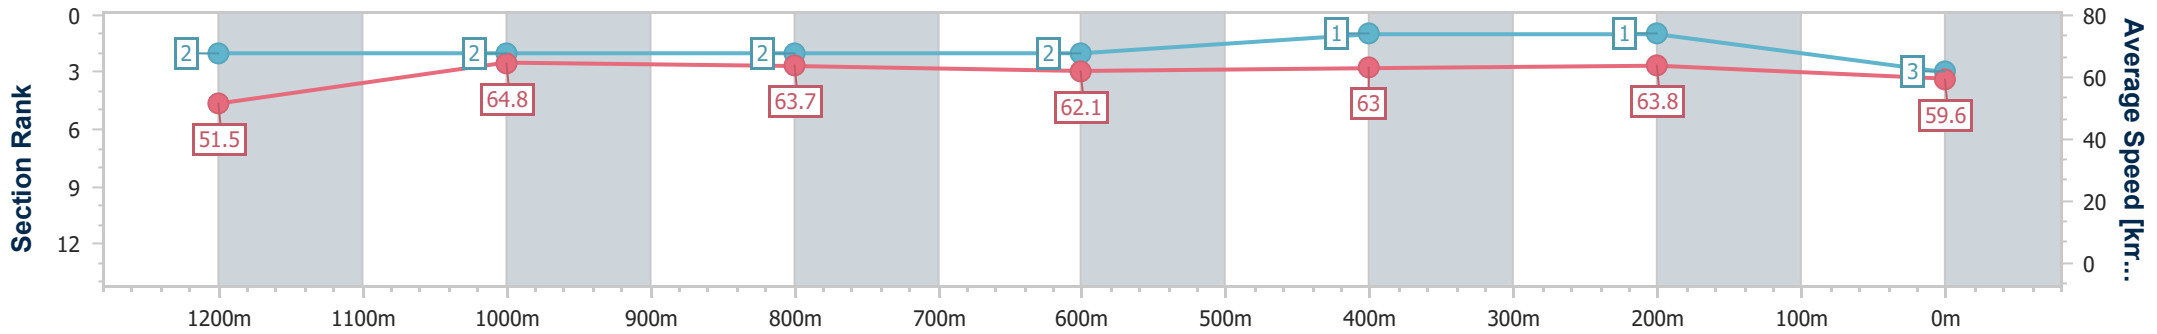

Eagle Farm QLD Professional

Race 8: LADBROKES BLACKBOOK Class 3 Plate - 1400m

03 February 2024 - 16:33

Track Rating: Good 4, Weather: Fine, Rail Position: +3m Entire

BRISBANE RACING CLUB

Section	Overall	1200m	1000m	800m	600m	400m	200m
Section Times	1:23.10 [3] (0:14.02)	1:09.08 [2] (0:11.16)	0:57.92 [2] (0:11.44)	0:46.48 [2] (0:11.63)	0:34.85 [2] (0:11.49)	0:23.36 [1] (0:11.27)	0:12.09 [1] (0:12.09)
Average Speed [km/h]	51.5	64.8	63.7	62.1	63.0	63.8	59.6
Top Speed [km/h]	66.2	66.5	64.8	64.8	64.2	65.3	63.1
Avg. Dist. to Rail [m]	6.8	4.4	2.4	1.7	0.4	0.7	0.4
Avg. Stride Freq. [Hz]	2.2	2.4	2.3	2.3	2.3	2.4	2.3
Avg. Stride Length [m]	6.5	7.6	7.6	7.5	7.4	7.4	7.2

- [] Ranking at each section and finish
- .-.- No data available at this section
- NA No data available

Horse/Jockey Name	Red Top
Final Rank	4
Fastest Section Time (Section)	0:11.25 (400m)
Top Speed [km/h] (Section)	65.9 (400m)
Race State	Finished