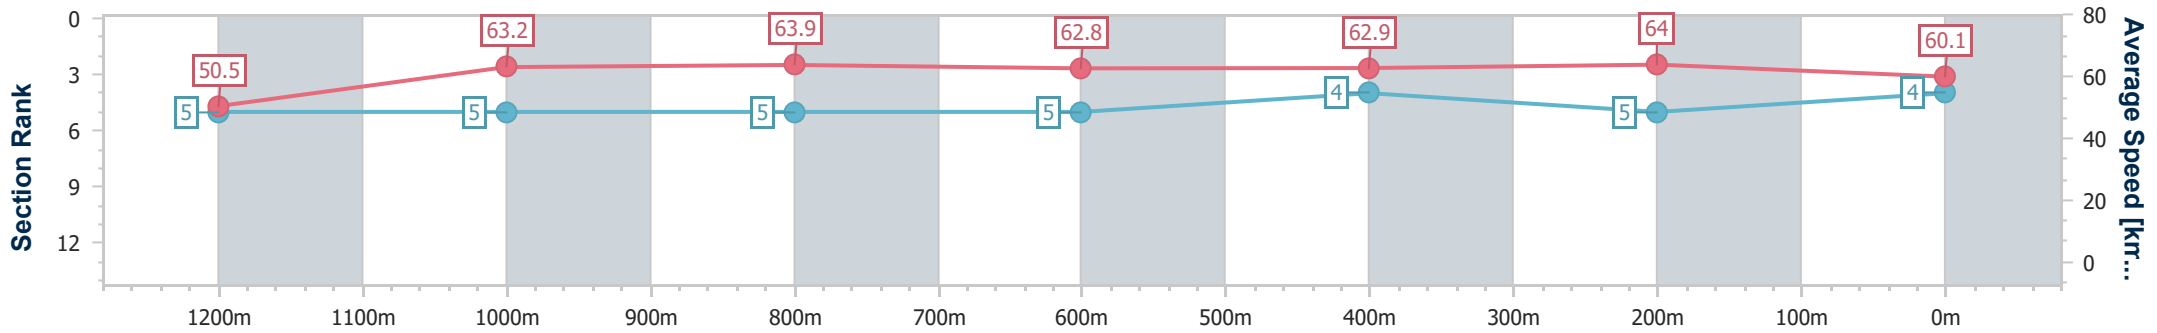

Eagle Farm QLD Professional

Race 8: LADBROKES BLACKBOOK Class 3 Plate - 1400m

03 February 2024 - 16:33

Track Rating: Good 4, Weather: Fine, Rail Position: +3m Entire

BRISBANE RACING CLUB

Section	Overall	1200m	1000m	800m	600m	400m	200m
Section Times	1:23.29 [4] (0:14.30)	1:08.99 [5] (0:11.37)	0:57.62 [5] (0:11.38)	0:46.24 [5] (0:11.54)	0:34.70 [5] (0:11.51)	0:23.19 [4] (0:11.25)	0:11.94 [5] (0:11.94)
Average Speed [km/h]	50.5	63.2	63.9	62.8	62.9	64.0	60.1
Top Speed [km/h]	63.1	64.8	65.1	64.0	65.8	65.9	62.4
Avg. Dist. to Rail [m]	2.5	2.4	1.6	1.5	1.3	3.5	3.3
Avg. Stride Freq. [Hz]	2.2	2.3	2.3	2.3	2.3	2.4	2.3
Avg. Stride Length [m]	6.5	7.5	7.7	7.7	7.6	7.5	7.3

- [] Ranking at each section and finish
- .-.- No data available at this section
- NA No data available

Horse/Jockey Name	Schmoozer
Final Rank	5
Fastest Section Time (Section)	0:11.28 (400m)
Top Speed [km/h] (Section)	66.8 (400m)
Race State	Finished