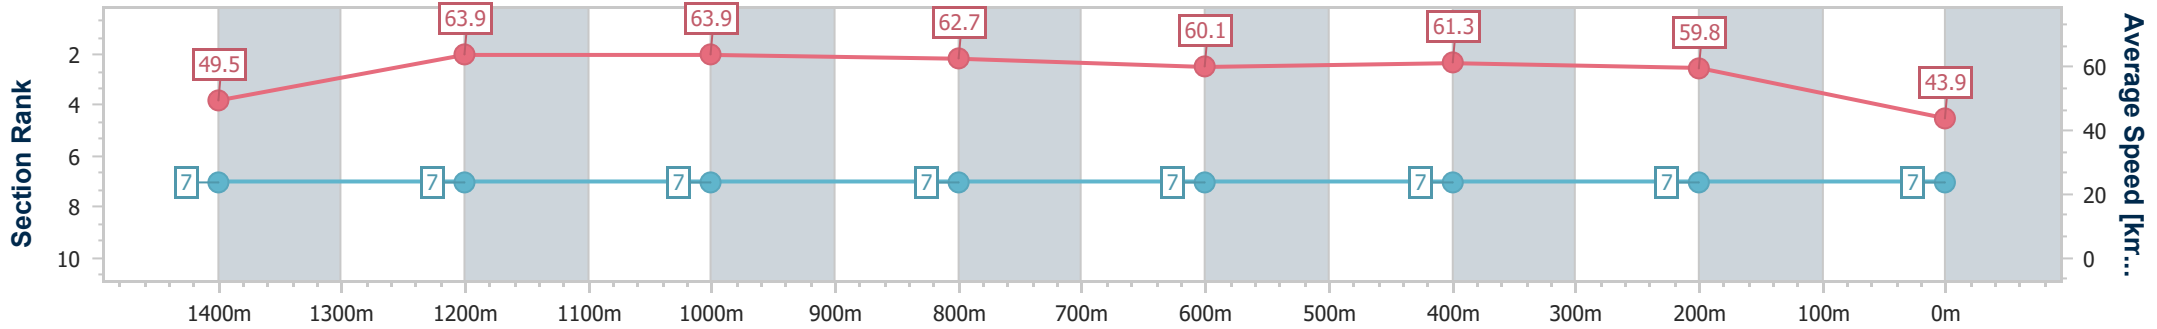

- [ ] Ranking at each section and finish
- .-.- No data available at this section
- NA No data available

Horse/Jockey Name	The Ritz
Final Rank	7
Fastest Section Time (Section)	0:11.27 (1200m)
Top Speed [km/h] (Section)	64.9 (1200m)
Race State	Finished

Eagle Farm QLD Professional

Race 9: XXXX OPEN Handicap - 1600m

03 February 2024 - 17:10

Track Rating: Good 4, Weather: Fine, Rail Position: +3m Entire

BRISBANE RACING CLUB

Section	Overall	1400m	1200m	1000m	800m	600m	400m	200m
Section Times	1:41.07 [7] (0:14.57)	1:26.50 [7] (0:11.32)	1:15.18 [7] (0:11.27)	1:03.91 [7] (0:11.63)	0:52.28 [7] (0:12.00)	0:40.28 [7] (0:11.86)	0:28.42 [7] (0:12.05)	0:16.37 [7] (0:16.37)
Average Speed [km/h]	49.5	63.9	63.9	62.7	60.1	61.3	59.8	43.9
Top Speed [km/h]	62.3	64.6	64.9	64.5	60.5	63.2	63.4	52.4
Avg. Dist. to Rail [m]	8.9	2.2	2.2	1.8	0.7	2.4	4.4	2.7
Avg. Stride Freq. [Hz]	2.2	2.3	2.3	2.3	2.3	2.3	2.3	2.0
Avg. Stride Length [m]	7.2	7.6	7.6	7.5	7.4	7.4	7.3	6.0

- [ ] Ranking at each section and finish
- .-.- No data available at this section
- NA No data available