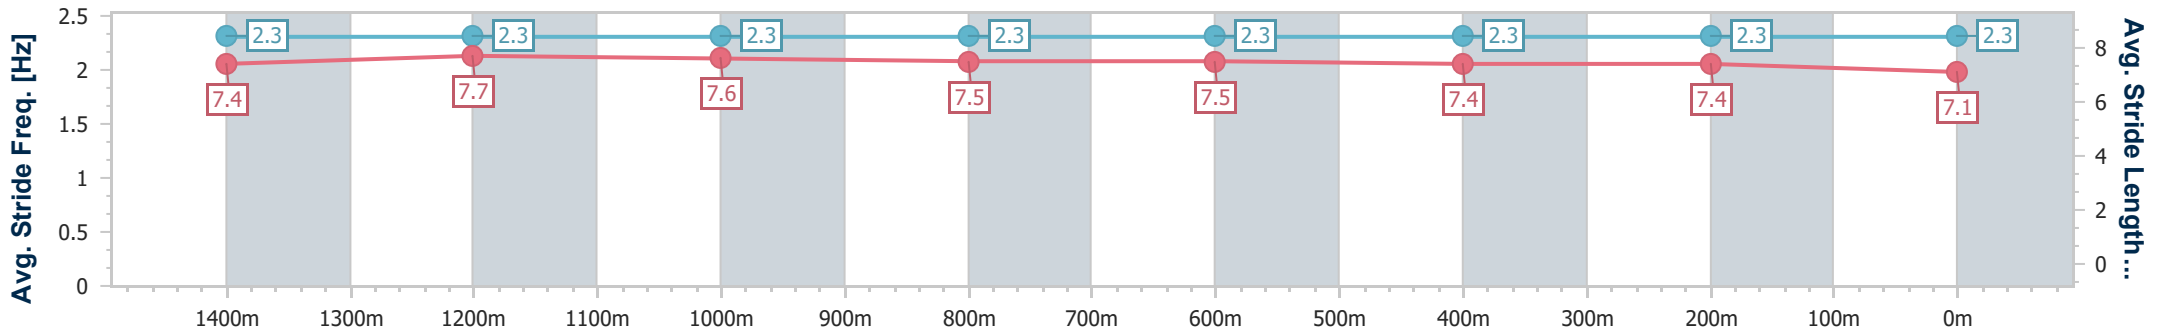

- [ ] Ranking at each section and finish
- .-.- No data available at this section
- NA No data available

Horse/Jockey Name	Without Revenge
Final Rank	6
Fastest Section Time (Section)	0:11.21 (1400m)
Top Speed [km/h] (Section)	65.6 (1400m)
Race State	Finished

### Eagle Farm QLD Professional

Race 9: XXXX OPEN Handicap - 1600m

03 February 2024 - 17:10

Track Rating: Good 4, Weather: Fine, Rail Position: +3m Entire

BRISBANE RACING CLUB

Section	Overall	1400m	1200m	1000m	800m	600m	400m	200m
Section Times	1:35.69 [6] (0:13.71)	1:21.98 [2] (0:11.21)	1:10.77 [3] (0:11.30)	0:59.47 [3] (0:11.86)	0:47.61 [2] (0:11.89)	0:35.72 [2] (0:11.66)	0:24.06 [2] (0:11.63)	0:12.43 [3] (0:12.43)
Average Speed [km/h]	52.7	64.4	63.8	61.1	60.8	61.9	62.0	57.8
Top Speed [km/h]	65.5	65.6	64.7	62.6	61.5	63.2	62.6	60.5
Avg. Dist. to Rail [m]	7.9	2.8	2.9	1.3	0.7	0.9	1.6	0.7
Avg. Stride Freq. [Hz]	2.3	2.3	2.3	2.3	2.3	2.3	2.3	2.3
Avg. Stride Length [m]	7.4	7.7	7.6	7.5	7.5	7.4	7.4	7.1

- [ ] Ranking at each section and finish
- .-.- No data available at this section
- NA No data available

Horse/Jockey Name	The Ritz
Final Rank	7
Fastest Section Time (Section)	0:11.27 (1200m)
Top Speed [km/h] (Section)	64.9 (1200m)
Race State	Finished