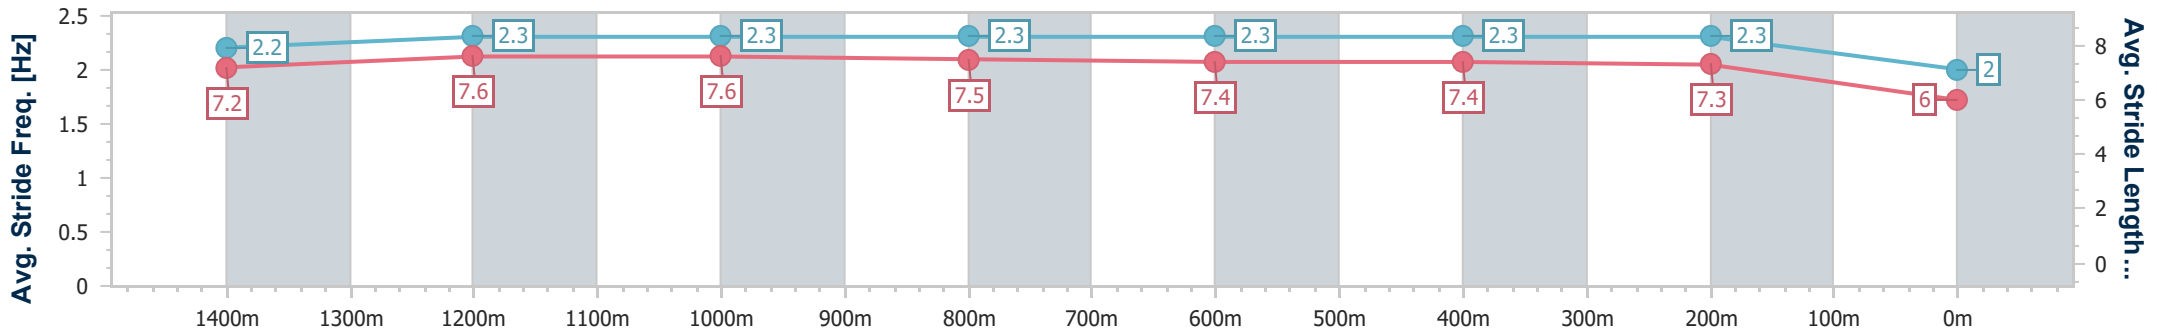

Eagle Farm QLD Professional

Race 9: XXXX OPEN Handicap - 1600m

03 February 2024 - 17:10

Track Rating: Good 4, Weather: Fine, Rail Position: +3m Entire

BRISBANE RACING CLUB

Section	Overall	1400m	1200m	1000m	800m	600m	400m	200m
Section Times	1:41.07 [7] (0:14.57)	1:26.50 [7] (0:11.32)	1:15.18 [7] (0:11.27)	1:03.91 [7] (0:11.63)	0:52.28 [7] (0:12.00)	0:40.28 [7] (0:11.86)	0:28.42 [7] (0:12.05)	0:16.37 [7] (0:16.37)
Average Speed [km/h]	49.5	63.9	63.9	62.7	60.1	61.3	59.8	43.9
Top Speed [km/h]	62.3	64.6	64.9	64.5	60.5	63.2	63.4	52.4
Avg. Dist. to Rail [m]	8.9	2.2	2.2	1.8	0.7	2.4	4.4	2.7
Avg. Stride Freq. [Hz]	2.2	2.3	2.3	2.3	2.3	2.3	2.3	2.0
Avg. Stride Length [m]	7.2	7.6	7.6	7.5	7.4	7.4	7.3	6.0

- [ ] Ranking at each section and finish
- .-.- No data available at this section
- NA No data available