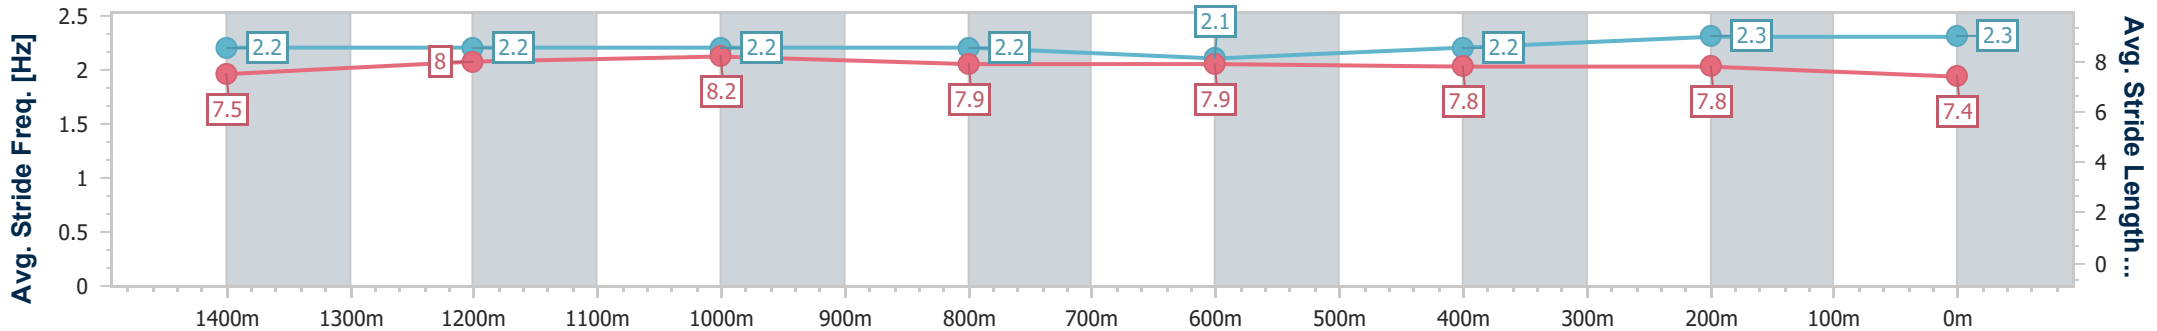

### Eagle Farm QLD Professional

Race 9: XXXX OPEN Handicap - 1600m

03 February 2024 - 17:10

Track Rating: Good 4, Weather: Fine, Rail Position: +3m Entire

BRISBANE RACING CLUB

Section	Overall	1400m	1200m	1000m	800m	600m	400m	200m
Section Times	1:35.14 [2] (0:14.43)	1:20.71 [6] (0:11.19)	1:09.52 [6] (0:11.25)	0:58.27 [6] (0:11.66)	0:46.61 [5] (0:12.02)	0:34.59 [6] (0:11.52)	0:23.07 [6] (0:11.21)	0:11.86 [4]
Average Speed [km/h]	49.9	64.3	64.2	62.2	60.2	62.5	64.1	60.7
Top Speed [km/h]	64.1	65.5	64.8	63.2	62.0	63.4	64.8	64.8
Avg. Dist. to Rail [m]	6.8	1.3	1.1	1.4	0.9	0.6	3.0	2.0
Avg. Stride Freq. [Hz]	2.2	2.2	2.2	2.2	2.1	2.2	2.3	2.3
Avg. Stride Length [m]	7.5	8.0	8.2	7.9	7.9	7.8	7.8	7.4