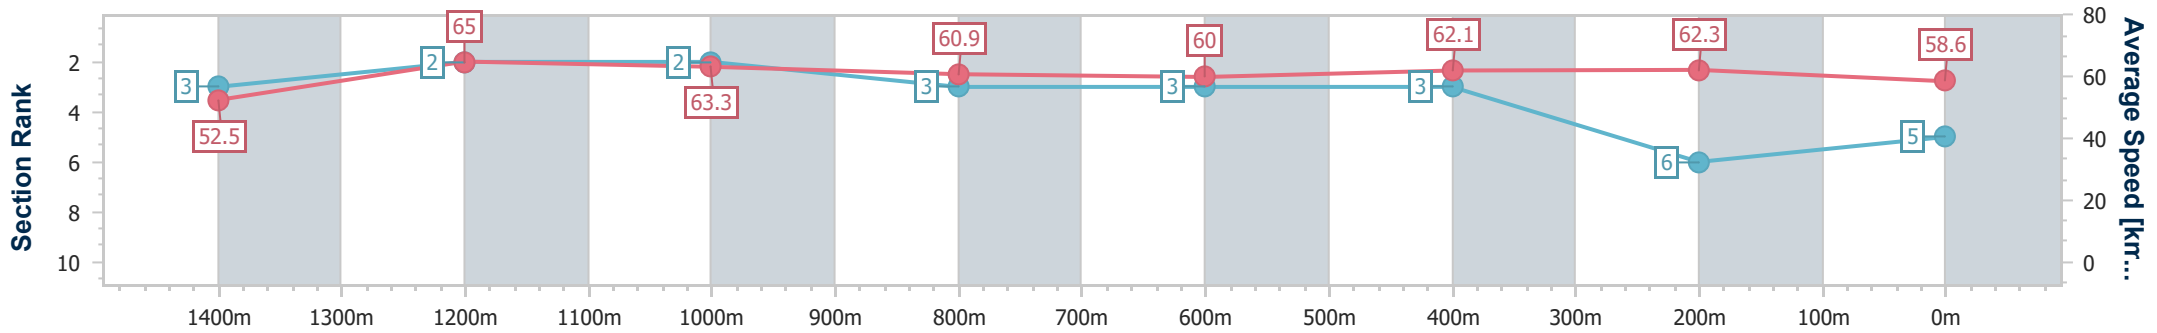

Eagle Farm QLD Professional

Race 9: XXXX OPEN Handicap - 1600m

03 February 2024 - 17:10

Track Rating: Good 4, Weather: Fine, Rail Position: +3m Entire

BRISBANE RACING CLUB

Section	Overall	1400m	1200m	1000m	800m	600m	400m	200m
Section Times	1:35.64 [5] (0:13.76)	1:21.88 [3] (0:11.10)	1:10.78 [2] (0:11.36)	0:59.42 [2] (0:11.94)	0:47.48 [3] (0:12.02)	0:35.46 [3] (0:11.63)	0:23.83 [3] (0:11.56)	0:12.27 [6] (0:12.27)
Average Speed [km/h]	52.5	65.0	63.3	60.9	60.0	62.1	62.3	58.6
Top Speed [km/h]	64.8	66.4	64.4	61.9	60.7	63.1	63.6	60.9
Avg. Dist. to Rail [m]	6.2	1.7	1.8	1.4	0.7	0.6	2.2	0.3
Avg. Stride Freq. [Hz]	2.2	2.4	2.3	2.3	2.2	2.3	2.4	2.3
Avg. Stride Length [m]	7.6	7.7	7.5	7.5	7.4	7.5	7.4	7.2

- [ ] Ranking at each section and finish
- .-.- No data available at this section
- NA No data available

Horse/Jockey Name	Without Revenge
Final Rank	6
Fastest Section Time (Section)	0:11.21 (1400m)
Top Speed [km/h] (Section)	65.6 (1400m)
Race State	Finished