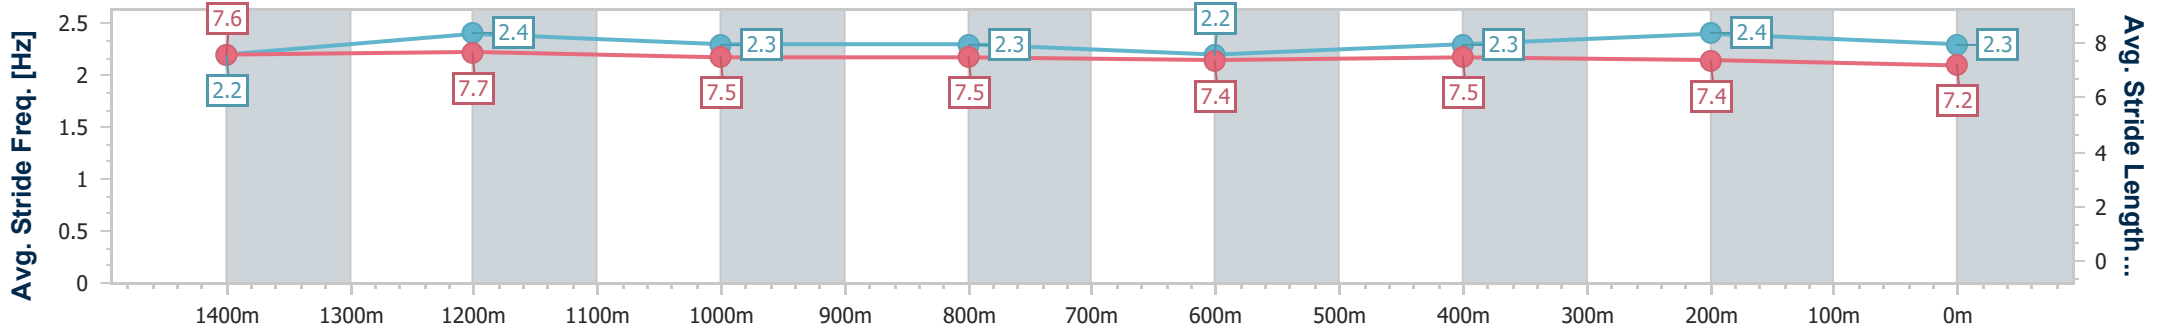

Eagle Farm QLD Professional

Race 9: XXXX OPEN Handicap - 1600m

03 February 2024 - 17:10

Track Rating: Good 4, Weather: Fine, Rail Position: +3m Entire

BRISBANE RACING CLUB

Section	Overall	1400m	1200m	1000m	800m	600m	400m	200m
Section Times	1:35.64 [5] (0:13.76)	1:21.88 [3] (0:11.10)	1:10.78 [2] (0:11.36)	0:59.42 [2] (0:11.94)	0:47.48 [3] (0:12.02)	0:35.46 [3] (0:11.63)	0:23.83 [3] (0:11.56)	0:12.27 [6] (0:12.27)
Average Speed [km/h]	52.5	65.0	63.3	60.9	60.0	62.1	62.3	58.6
Top Speed [km/h]	64.8	66.4	64.4	61.9	60.7	63.1	63.6	60.9
Avg. Dist. to Rail [m]	6.2	1.7	1.8	1.4	0.7	0.6	2.2	0.3
Avg. Stride Freq. [Hz]	2.2	2.4	2.3	2.3	2.2	2.3	2.4	2.3
Avg. Stride Length [m]	7.6	7.7	7.5	7.5	7.4	7.5	7.4	7.2

- [ ] Ranking at each section and finish
- .-.- No data available at this section
- NA No data available

Horse/Jockey Name	Without Revenge
Final Rank	6
Fastest Section Time (Section)	0:11.21 (1400m)
Top Speed [km/h] (Section)	65.6 (1400m)
Race State	Finished