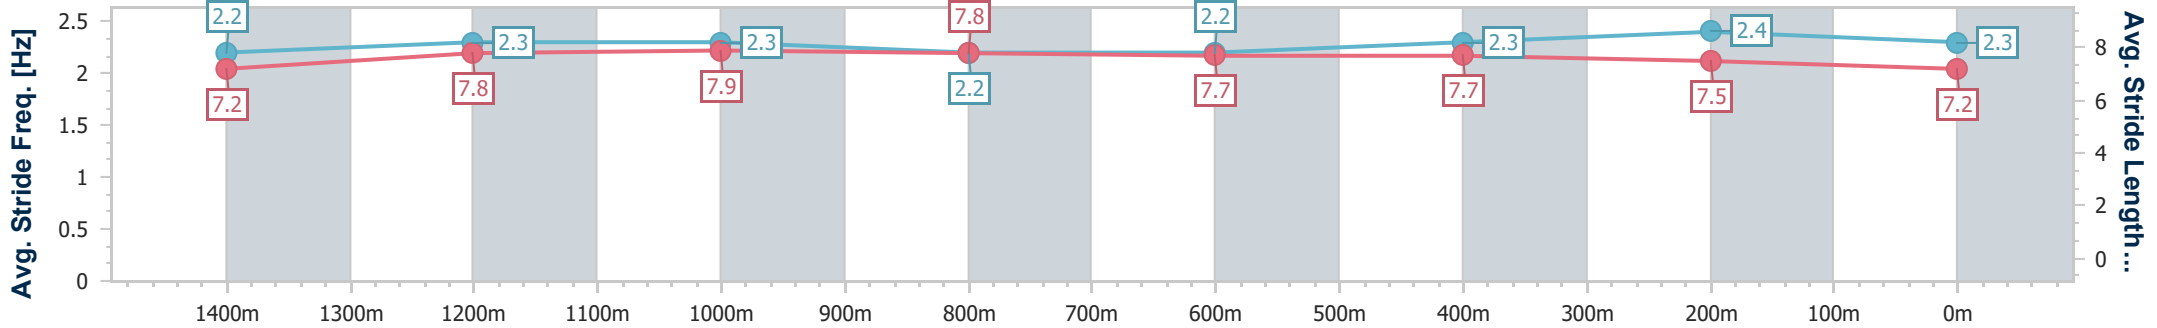

### Eagle Farm QLD Professional

Race 9: XXXX OPEN Handicap - 1600m

03 February 2024 - 17:10

Track Rating: Good 4, Weather: Fine, Rail Position: +3m Entire

BRISBANE RACING CLUB

Section	Overall	1400m	1200m	1000m	800m	600m	400m	200m
Section Times	1:35.15 [3] (0:14.37)	1:20.78 [5] (0:11.22)	1:09.56 [5] (0:11.25)	0:58.31 [5] (0:11.72)	0:46.59 [6] (0:11.96)	0:34.63 [5] (0:11.49)	0:23.14 [5] (0:11.17)	0:11.97 [2] (0:11.97)
Average Speed [km/h]	50.3	64.3	64.1	62.2	60.6	63.3	64.3	60.1
Top Speed [km/h]	64.1	65.0	64.7	63.2	61.9	65.0	65.5	62.8
Avg. Dist. to Rail [m]	8.0	2.6	3.0	2.5	1.7	1.7	4.9	3.8
Avg. Stride Freq. [Hz]	2.2	2.3	2.3	2.2	2.2	2.3	2.4	2.3
Avg. Stride Length [m]	7.2	7.8	7.9	7.8	7.7	7.7	7.5	7.2

- [ ] Ranking at each section and finish
- .-.- No data available at this section
- NA No data available

Horse/Jockey Name	Seat Of Power
Final Rank	4
Fastest Section Time (Section)	0:11.28 (1400m)
Top Speed [km/h] (Section)	64.8 (1400m)
Race State	Finished