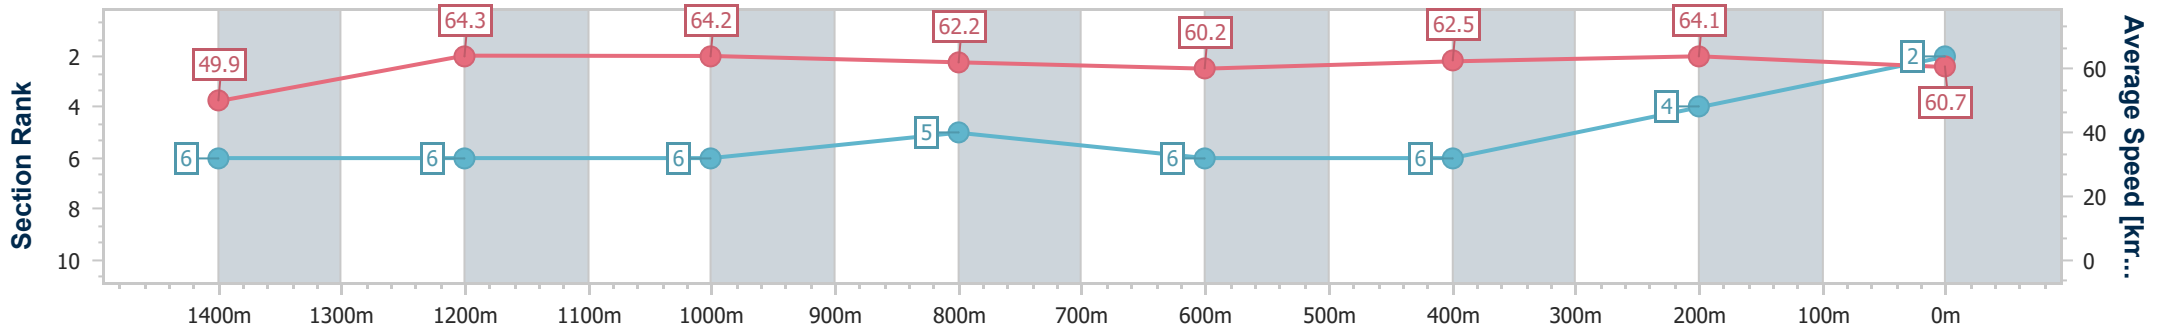

### Eagle Farm QLD Professional

Race 9: XXXX OPEN Handicap - 1600m

03 February 2024 - 17:10

Track Rating: Good 4, Weather: Fine, Rail Position: +3m Entire

BRISBANE RACING CLUB

Section	Overall	1400m	1200m	1000m	800m	600m	400m	200m
Section Times	1:35.14 [2] (0:14.43)	1:20.71 [6] (0:11.19)	1:09.52 [6] (0:11.25)	0:58.27 [6] (0:11.66)	0:46.61 [5] (0:12.02)	0:34.59 [6] (0:11.52)	0:23.07 [6] (0:11.21)	0:11.86 [4]
Average Speed [km/h]	49.9	64.3	64.2	62.2	60.2	62.5	64.1	60.7
Top Speed [km/h]	64.1	65.5	64.8	63.2	62.0	63.4	64.8	64.8
Avg. Dist. to Rail [m]	6.8	1.3	1.1	1.4	0.9	0.6	3.0	2.0
Avg. Stride Freq. [Hz]	2.2	2.2	2.2	2.2	2.1	2.2	2.3	2.3
Avg. Stride Length [m]	7.5	8.0	8.2	7.9	7.9	7.8	7.8	7.4