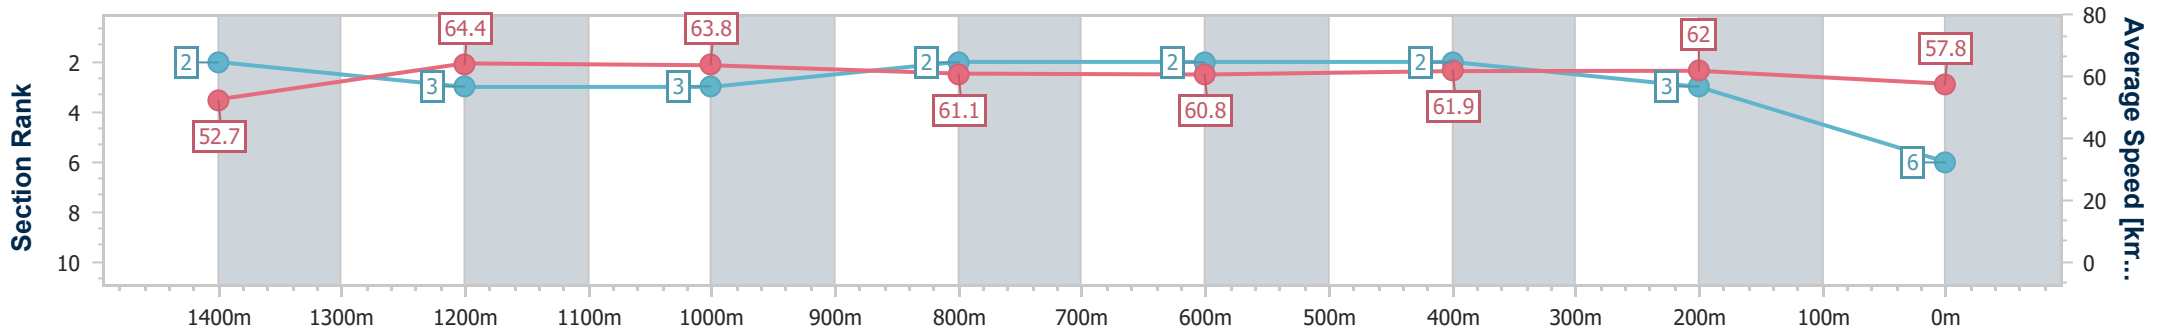

- [ ] Ranking at each section and finish
- .-.- No data available at this section
- NA No data available

Horse/Jockey Name	Without Revenge
Final Rank	6
Fastest Section Time (Section)	0:11.21 (1400m)
Top Speed [km/h] (Section)	65.6 (1400m)
Race State	Finished

### Eagle Farm QLD Professional

Race 9: XXXX OPEN Handicap - 1600m

03 February 2024 - 17:10

Track Rating: Good 4, Weather: Fine, Rail Position: +3m Entire

BRISBANE RACING CLUB

Section	Overall	1400m	1200m	1000m	800m	600m	400m	200m
Section Times	1:35.69 [6] (0:13.71)	1:21.98 [2] (0:11.21)	1:10.77 [3] (0:11.30)	0:59.47 [3] (0:11.86)	0:47.61 [2] (0:11.89)	0:35.72 [2] (0:11.66)	0:24.06 [2] (0:11.63)	0:12.43 [3] (0:12.43)
Average Speed [km/h]	52.7	64.4	63.8	61.1	60.8	61.9	62.0	57.8
Top Speed [km/h]	65.5	65.6	64.7	62.6	61.5	63.2	62.6	60.5
Avg. Dist. to Rail [m]	7.9	2.8	2.9	1.3	0.7	0.9	1.6	0.7
Avg. Stride Freq. [Hz]	2.3	2.3	2.3	2.3	2.3	2.3	2.3	2.3
Avg. Stride Length [m]	7.4	7.7	7.6	7.5	7.5	7.4	7.4	7.1

- [ ] Ranking at each section and finish
- .-.- No data available at this section
- NA No data available

Horse/Jockey Name	The Ritz
Final Rank	7
Fastest Section Time (Section)	0:11.27 (1200m)
Top Speed [km/h] (Section)	64.9 (1200m)
Race State	Finished