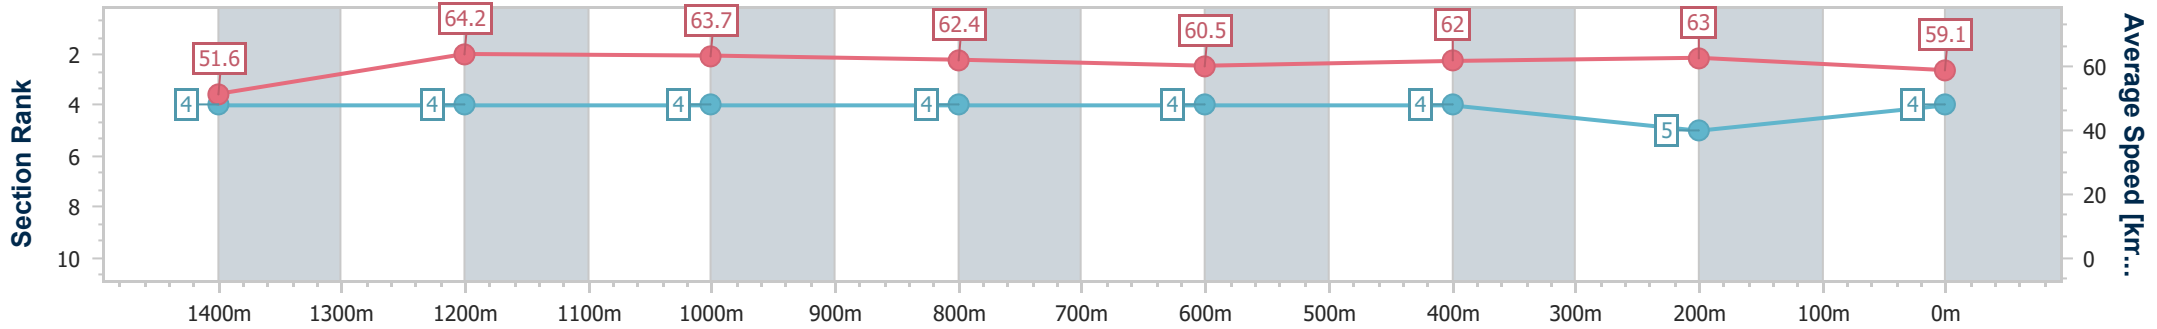

- [ ] Ranking at each section and finish
- .-.- No data available at this section
- NA No data available

Horse/Jockey Name	Seat Of Power
Final Rank	4
Fastest Section Time (Section)	0:11.28 (1400m)
Top Speed [km/h] (Section)	64.8 (1400m)
Race State	Finished

Eagle Farm QLD Professional

Race 9: XXXX OPEN Handicap - 1600m

03 February 2024 - 17:10

Track Rating: Good 4, Weather: Fine, Rail Position: +3m Entire

BRISBANE RACING CLUB

Section	Overall	1400m	1200m	1000m	800m	600m	400m	200m
Section Times	1:35.54 [4] (0:13.98)	1:21.56 [4] (0:11.28)	1:10.28 [4] (0:11.29)	0:58.99 [4] (0:11.76)	0:47.23 [4] (0:11.94)	0:35.29 [4] (0:11.66)	0:23.63 [4] (0:11.44)	0:12.19 [5] (0:12.19)
Average Speed [km/h]	51.6	64.2	63.7	62.4	60.5	62.0	63.0	59.1
Top Speed [km/h]	64.4	64.8	64.4	63.1	61.2	62.5	63.8	61.2
Avg. Dist. to Rail [m]	9.7	2.7	3.0	2.5	1.4	1.1	4.6	3.8
Avg. Stride Freq. [Hz]	2.2	2.2	2.2	2.2	2.2	2.2	2.3	2.2
Avg. Stride Length [m]	7.6	8.0	7.9	7.9	7.8	7.8	7.7	7.5

- [ ] Ranking at each section and finish
- .-.- No data available at this section
- NA No data available

Horse/Jockey Name	Sea Raider
Final Rank	5
Fastest Section Time (Section)	0:11.10 (1400m)
Top Speed [km/h] (Section)	66.4 (1400m)
Race State	Finished