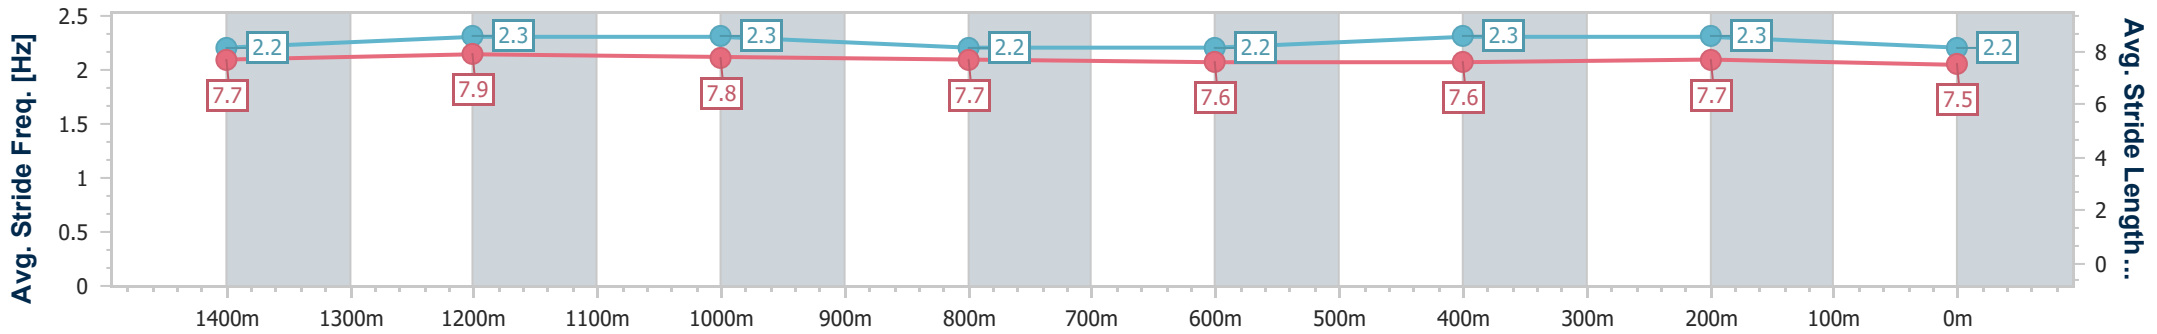

Race 9: XXXX OPEN Handicap - 1600m

03 February 2024 - 17:10

Track Rating: Good 4, Weather: Fine, Rail Position: +3m Entire

BRISBANE RACING CLUB

Section	Overall	1400m	1200m	1000m	800m	600m	400m	200m
Section Times	1:35.01 [1] (0:13.56)	1:21.45 [1] (0:11.10)	1:10.35 [1] (0:11.34)	0:59.01 [1] (0:11.95)	0:47.06 [1] (0:12.00)	0:35.06 [1] (0:11.61)	0:23.45 [1] (0:11.32)	0:12.13 [1] (0:12.13)
Average Speed [km/h]	53.2	65.0	63.6	60.9	60.4	62.2	63.7	59.3
Top Speed [km/h]	68.0	68.1	65.2	61.4	61.2	63.7	64.9	61.4
Avg. Dist. to Rail [m]	8.2	2.4	2.4	2.1	1.4	0.9	1.9	0.2
Avg. Stride Freq. [Hz]	2.2	2.3	2.3	2.2	2.2	2.3	2.3	2.2
Avg. Stride Length [m]	7.7	7.9	7.8	7.7	7.6	7.6	7.7	7.5