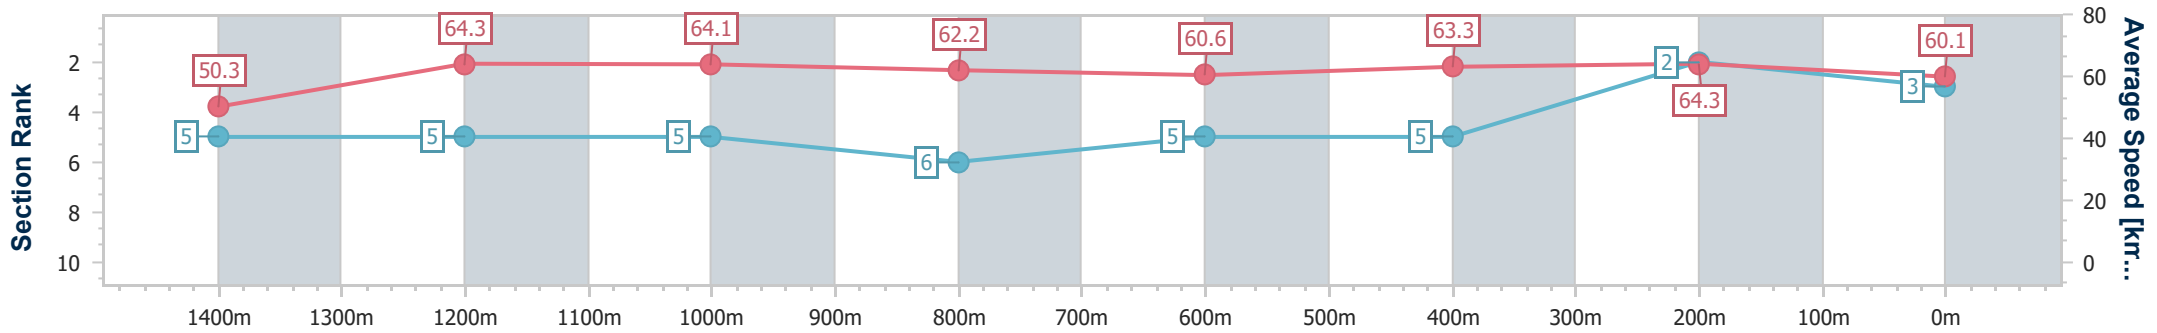

### Eagle Farm QLD Professional

Race 9: XXXX OPEN Handicap - 1600m

03 February 2024 - 17:10

Track Rating: Good 4, Weather: Fine, Rail Position: +3m Entire

BRISBANE RACING CLUB

Section	Overall	1400m	1200m	1000m	800m	600m	400m	200m
Section Times	1:35.15 [3] (0:14.37)	1:20.78 [5] (0:11.22)	1:09.56 [5] (0:11.25)	0:58.31 [5] (0:11.72)	0:46.59 [6] (0:11.96)	0:34.63 [5] (0:11.49)	0:23.14 [5] (0:11.17)	0:11.97 [2] (0:11.97)
Average Speed [km/h]	50.3	64.3	64.1	62.2	60.6	63.3	64.3	60.1
Top Speed [km/h]	64.1	65.0	64.7	63.2	61.9	65.0	65.5	62.8
Avg. Dist. to Rail [m]	8.0	2.6	3.0	2.5	1.7	1.7	4.9	3.8
Avg. Stride Freq. [Hz]	2.2	2.3	2.3	2.2	2.2	2.3	2.4	2.3
Avg. Stride Length [m]	7.2	7.8	7.9	7.8	7.7	7.7	7.5	7.2

- [ ] Ranking at each section and finish
- .-.- No data available at this section
- NA No data available

Horse/Jockey Name	Seat Of Power
Final Rank	4
Fastest Section Time (Section)	0:11.28 (1400m)
Top Speed [km/h] (Section)	64.8 (1400m)
Race State	Finished