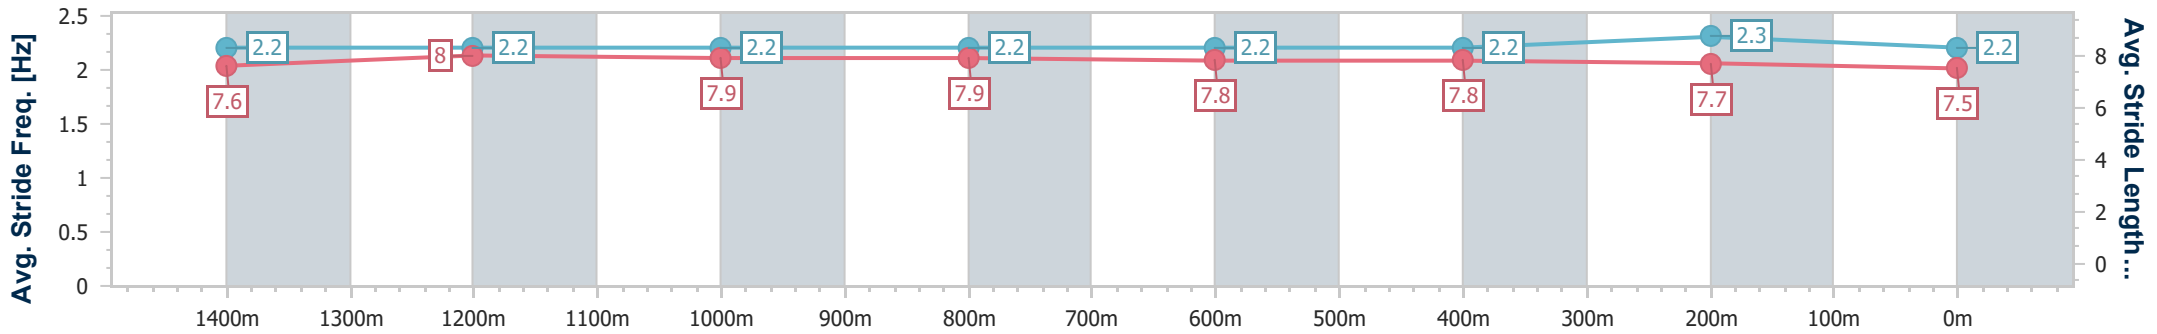

- [ ] Ranking at each section and finish
- .-.- No data available at this section
- NA No data available

Horse/Jockey Name	Seat Of Power
Final Rank	4
Fastest Section Time (Section)	0:11.28 (1400m)
Top Speed [km/h] (Section)	64.8 (1400m)
Race State	Finished

Eagle Farm QLD Professional

Race 9: XXXX OPEN Handicap - 1600m

03 February 2024 - 17:10

Track Rating: Good 4, Weather: Fine, Rail Position: +3m Entire

BRISBANE RACING CLUB

Section	Overall	1400m	1200m	1000m	800m	600m	400m	200m
Section Times	1:35.54 [4] (0:13.98)	1:21.56 [4] (0:11.28)	1:10.28 [4] (0:11.29)	0:58.99 [4] (0:11.76)	0:47.23 [4] (0:11.94)	0:35.29 [4] (0:11.66)	0:23.63 [4] (0:11.44)	0:12.19 [5] (0:12.19)
Average Speed [km/h]	51.6	64.2	63.7	62.4	60.5	62.0	63.0	59.1
Top Speed [km/h]	64.4	64.8	64.4	63.1	61.2	62.5	63.8	61.2
Avg. Dist. to Rail [m]	9.7	2.7	3.0	2.5	1.4	1.1	4.6	3.8
Avg. Stride Freq. [Hz]	2.2	2.2	2.2	2.2	2.2	2.2	2.3	2.2
Avg. Stride Length [m]	7.6	8.0	7.9	7.9	7.8	7.8	7.7	7.5

- [ ] Ranking at each section and finish
- .-.- No data available at this section
- NA No data available

Horse/Jockey Name	Sea Raider
Final Rank	5
Fastest Section Time (Section)	0:11.10 (1400m)
Top Speed [km/h] (Section)	66.4 (1400m)
Race State	Finished