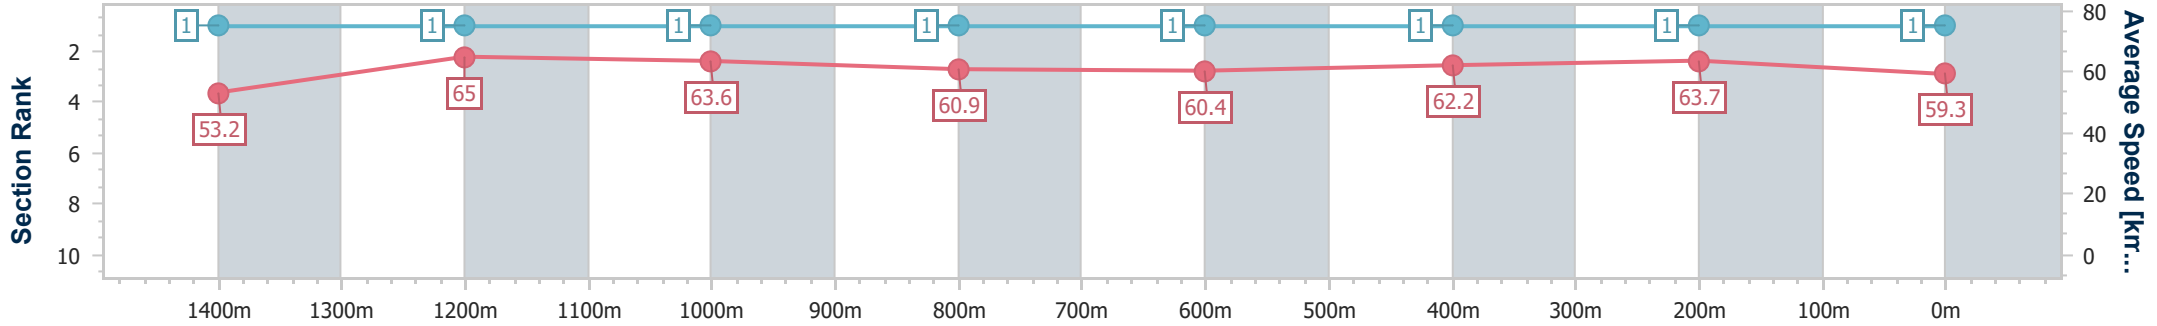

Race 9: XXXX OPEN Handicap - 1600m

03 February 2024 - 17:10

Track Rating: Good 4, Weather: Fine, Rail Position: +3m Entire

BRISBANE RACING CLUB

Section	Overall	1400m	1200m	1000m	800m	600m	400m	200m
Section Times	1:35.01 [1] (0:13.56)	1:21.45 [1] (0:11.10)	1:10.35 [1] (0:11.34)	0:59.01 [1] (0:11.95)	0:47.06 [1] (0:12.00)	0:35.06 [1] (0:11.61)	0:23.45 [1] (0:11.32)	0:12.13 [1] (0:12.13)
Average Speed [km/h]	53.2	65.0	63.6	60.9	60.4	62.2	63.7	59.3
Top Speed [km/h]	68.0	68.1	65.2	61.4	61.2	63.7	64.9	61.4
Avg. Dist. to Rail [m]	8.2	2.4	2.4	2.1	1.4	0.9	1.9	0.2
Avg. Stride Freq. [Hz]	2.2	2.3	2.3	2.2	2.2	2.3	2.3	2.2
Avg. Stride Length [m]	7.7	7.9	7.8	7.7	7.6	7.6	7.7	7.5