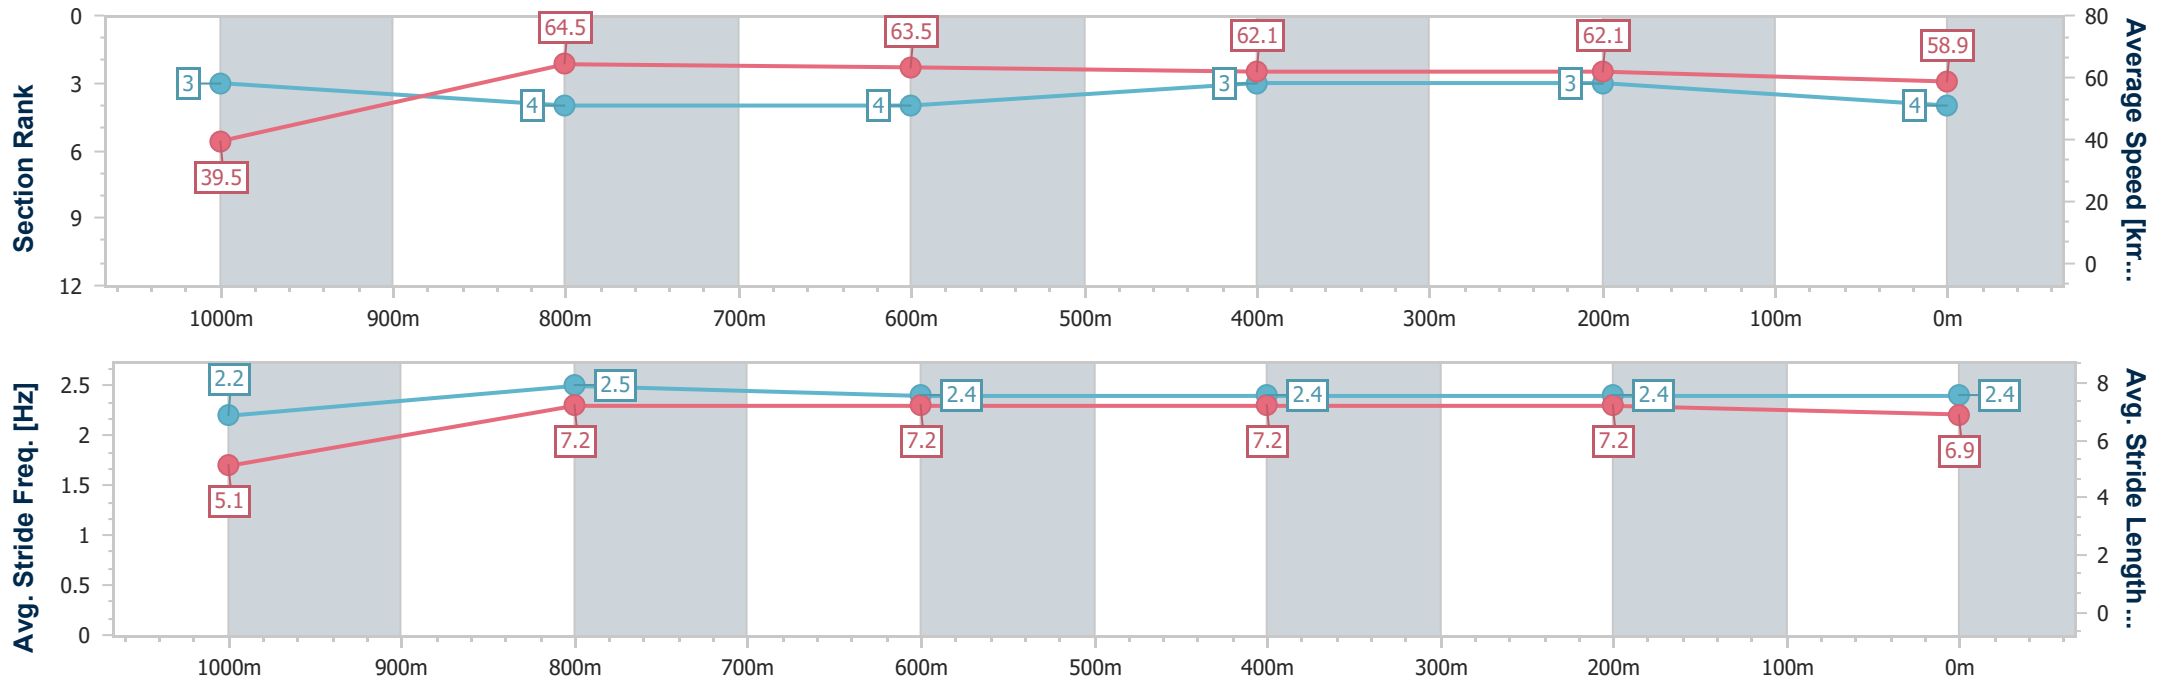

- [] Ranking at each section and finish
- .-.- No data available at this section
- NA No data available

Horse/Jockey Name	Coburg
Final Rank	4
Fastest Section Time (Section)	0:09.11 (Overall)
Top Speed [km/h] (Section)	66.1 (1000m)
Race State	Finished

Toowoomba QLD Professional
Race 1: CARPET ONE TOOWOOMBA BENCHMARK 60
Handicap - 1100m

03 February 2024 - 17:19

Track Rating: Good 4 , Weather: Fine , Rail Position: +5m Entire

Section	Overall	1000m	800m	600m	400m	200m
Section Times	1:07.03 [4] (0:09.11)	0:57.92 [3] (0:11.19)	0:46.73 [4] (0:11.30)	0:35.43 [4] (0:11.60)	0:23.83 [3] (0:11.63)	0:12.20 [3] (0:12.20)
Average Speed [km/h]	39.5	64.5	63.5	62.1	62.1	58.9
Top Speed [km/h]	61.9	66.1	65.3	64.3	63.2	60.9
Avg. Dist. to Rail [m]	3.9	0.5	0.2	0.3	0.8	0.6
Avg. Stride Freq. [Hz]	2.2	2.5	2.4	2.4	2.4	2.4
Avg. Stride Length [m]	5.1	7.2	7.2	7.2	7.2	6.9