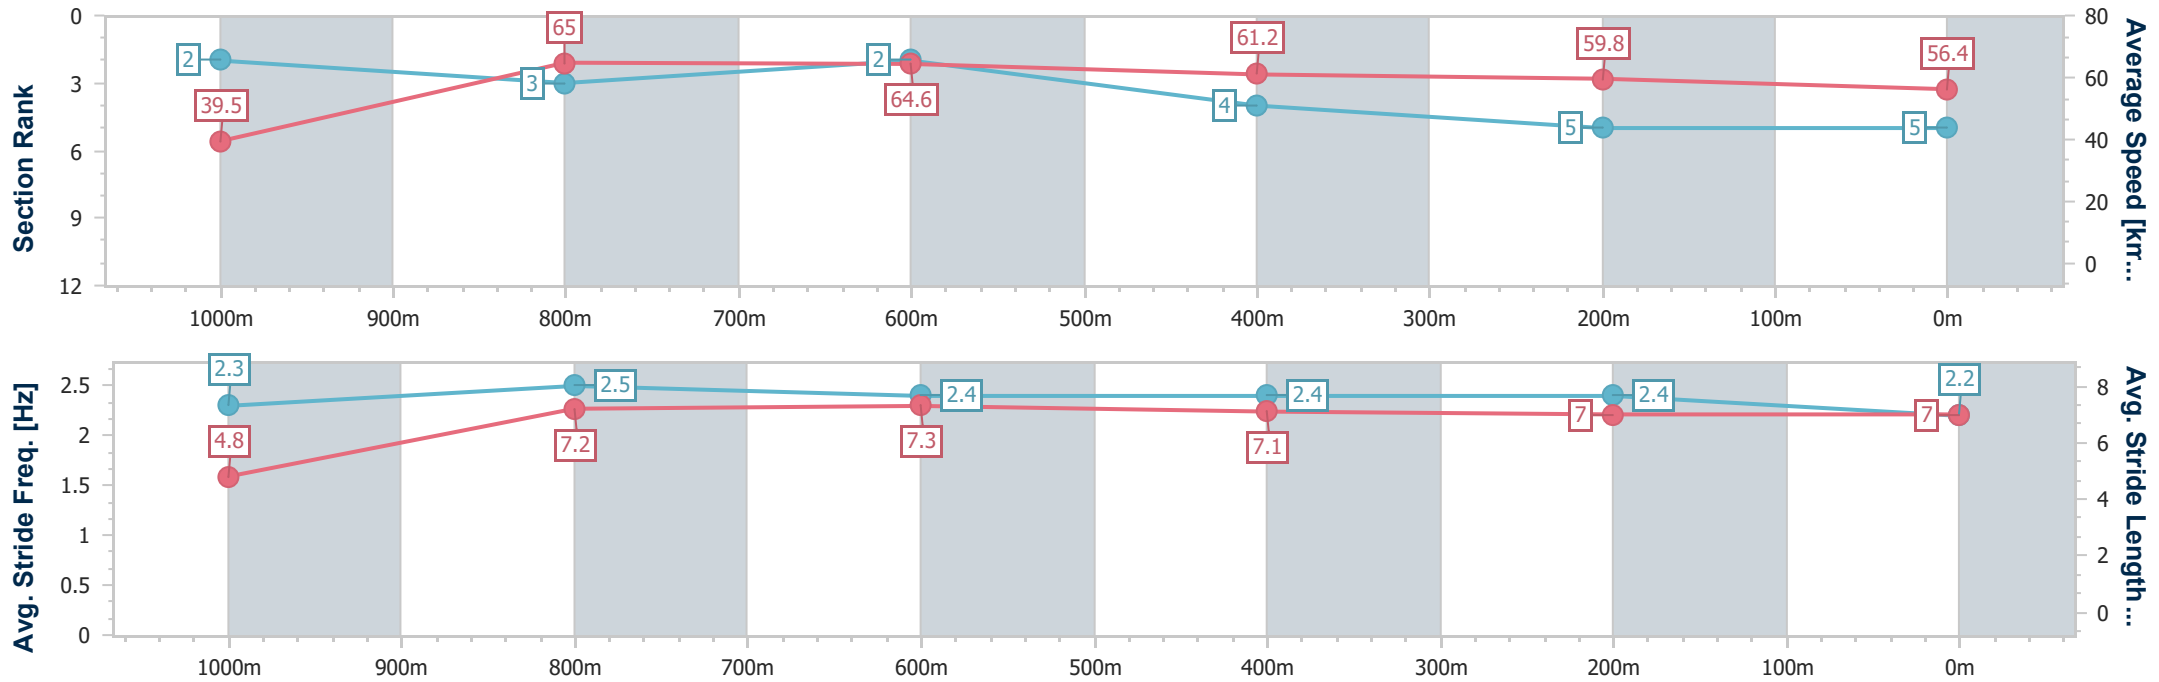

- [] Ranking at each section and finish
- .-.- No data available at this section
- NA No data available

Horse/Jockey Name	Seductive Spur
Final Rank	5
Fastest Section Time (Section)	0:09.10 (Overall)
Top Speed [km/h] (Section)	65.7 (1000m)
Race State	Finished

Toowoomba QLD Professional
 Race 1: CARPET ONE TOOWOOMBA BENCHMARK 60
 Handicap - 1100m

03 February 2024 - 17:19

Track Rating: Good 4 , Weather: Fine , Rail Position: +5m Entire

Section	Overall	1000m	800m	600m	400m	200m
Section Times	1:08.06 [5] (0:09.10)	0:58.96 [2] (0:11.13)	0:47.83 [3] (0:11.18)	0:36.65 [2] (0:11.80)	0:24.85 [4] (0:12.08)	0:12.77 [5] (0:12.77)
Average Speed [km/h]	39.5	65.0	64.6	61.2	59.8	56.4
Top Speed [km/h]	63.4	65.7	65.3	65.2	60.0	58.6
Avg. Dist. to Rail [m]	4.5	1.4	1.1	1.0	0.7	2.3
Avg. Stride Freq. [Hz]	2.3	2.5	2.4	2.4	2.4	2.2
Avg. Stride Length [m]	4.8	7.2	7.3	7.1	7.0	7.0