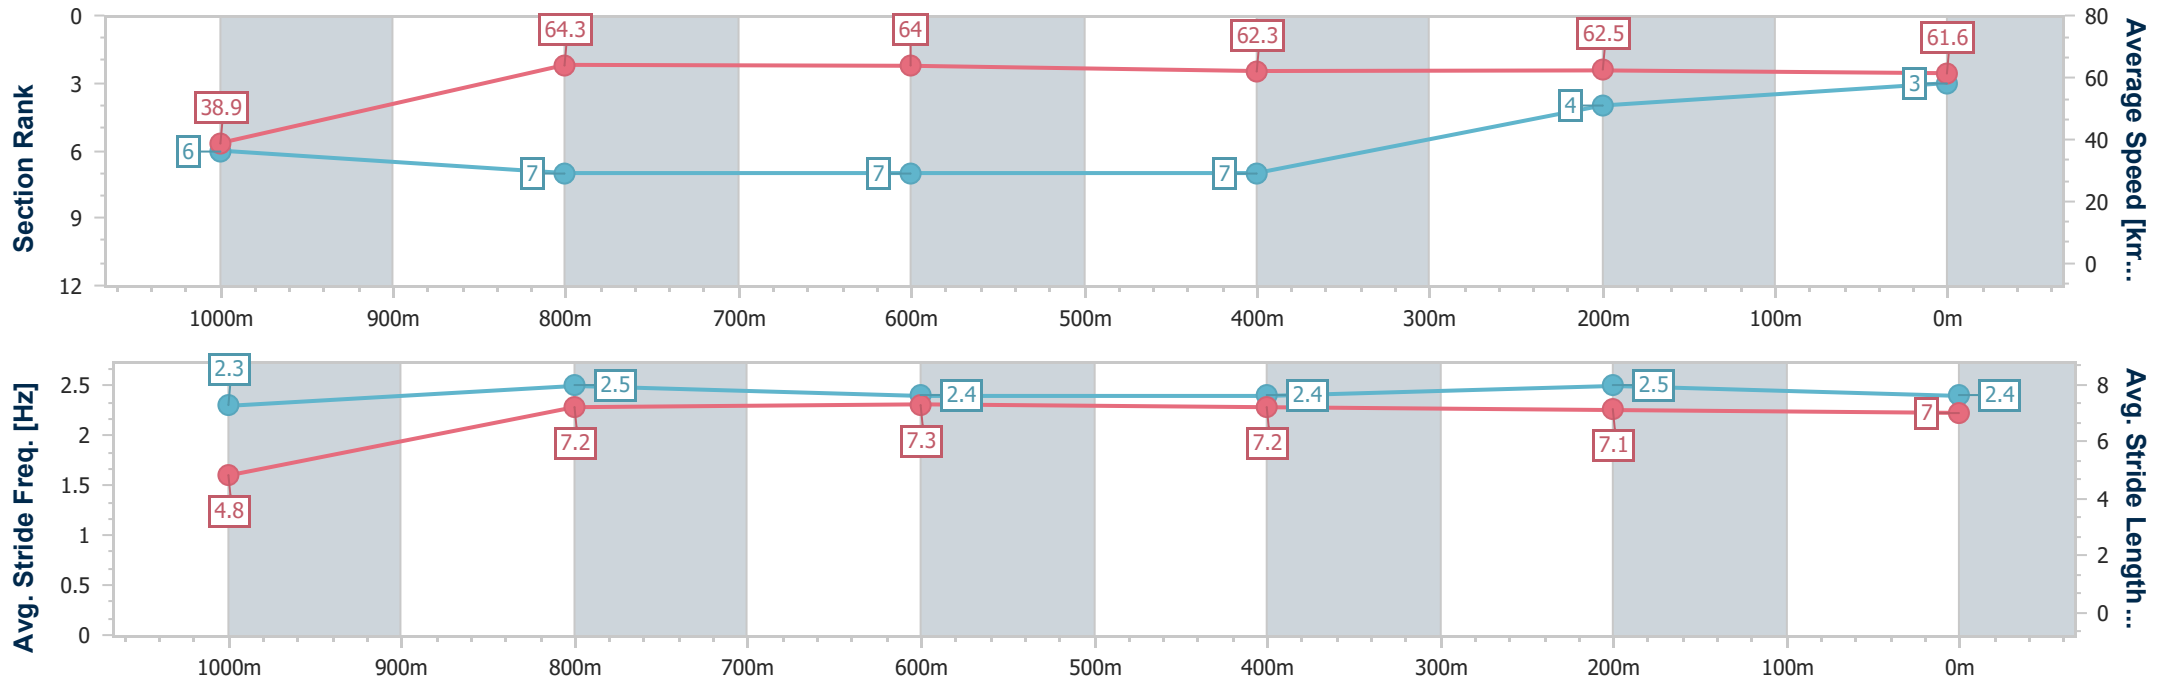

Horse/Jockey Name	Bean Rocking
Final Rank	3
Fastest Section Time (Section)	0:09.25 (Overall)
Top Speed [km/h] (Section)	66.1 (800m)
Race State	Finished

Toowoomba QLD Professional
Race 1: CARPET ONE TOWOOMBA BENCHMARK 60
Handicap - 1100m

03 February 2024 - 17:19

Track Rating: Good 4 , Weather: Fine , Rail Position: +5m Entire

Section	Overall	1000m	800m	600m	400m	200m
Section Times	1:06.61 [3] (0:09.25)	0:57.36 [6] (0:11.25)	0:46.11 [7] (0:11.28)	0:34.83 [7] (0:11.62)	0:23.21 [7] (0:11.53)	0:11.68 [4] (0:11.68)
Average Speed [km/h]	38.9	64.3	64.0	62.3	62.5	61.6
Top Speed [km/h]	62.8	66.0	66.1	65.7	63.4	62.9
Avg. Dist. to Rail [m]	9.1	1.6	1.0	0.6	1.1	1.0
Avg. Stride Freq. [Hz]	2.3	2.5	2.4	2.4	2.5	2.4
Avg. Stride Length [m]	4.8	7.2	7.3	7.2	7.1	7.0

- [ ] Ranking at each section and finish
- -.-.- No data available at this section
- NA No data available