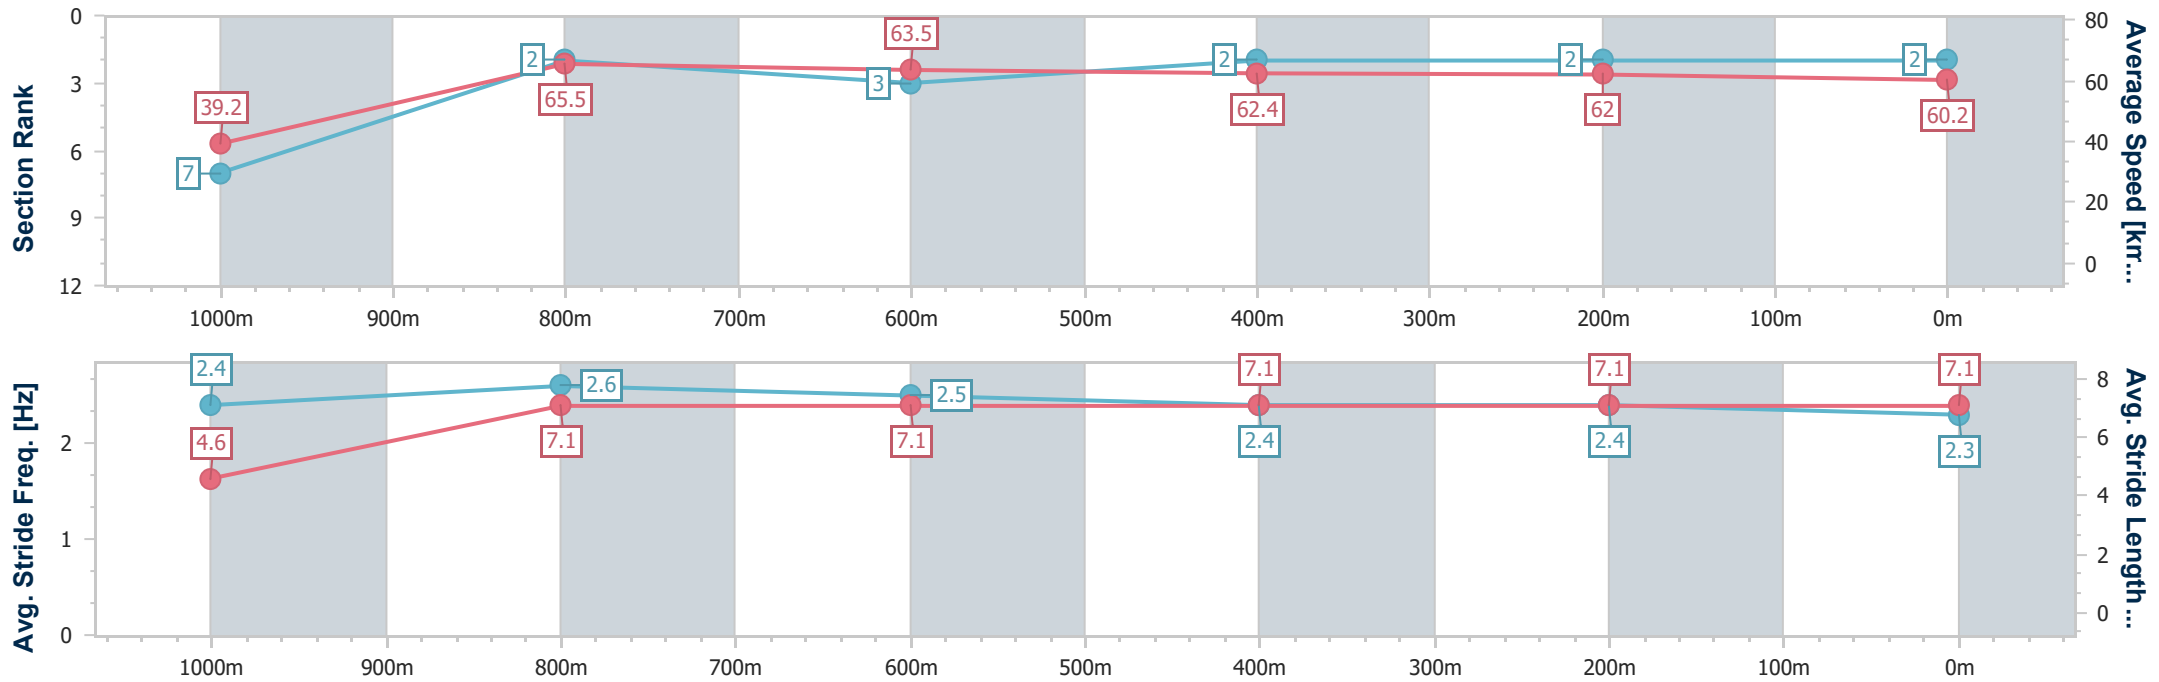

Horse/Jockey Name	Purezza
Final Rank	2
Fastest Section Time (Section)	0:09.26 (Overall)
Top Speed [km/h] (Section)	67.1 (1000m)
Race State	Finished

Toowoomba QLD Professional
Race 1: CARPET ONE TOWOOMBA BENCHMARK 60
Handicap - 1100m

03 February 2024 - 17:19

Track Rating: Good 4 , Weather: Fine , Rail Position: +5m Entire

Section	Overall	1000m	800m	600m	400m	200m
Section Times	1:06.54 [2] (0:09.26)	0:57.28 [7] (0:10.85)	0:46.43 [2] (0:11.33)	0:35.10 [3] (0:11.52)	0:23.58 [2] (0:11.62)	0:11.96 [2] (0:11.96)
Average Speed [km/h]	39.2	65.5	63.5	62.4	62.0	60.2
Top Speed [km/h]	64.9	67.1	64.2	64.8	62.4	61.3
Avg. Dist. to Rail [m]	4.4	2.0	0.8	0.2	0.5	2.5
Avg. Stride Freq. [Hz]	2.4	2.6	2.5	2.4	2.4	2.3
Avg. Stride Length [m]	4.6	7.1	7.1	7.1	7.1	7.1

- [ ] Ranking at each section and finish
- -.-.- No data available at this section
- NA No data available