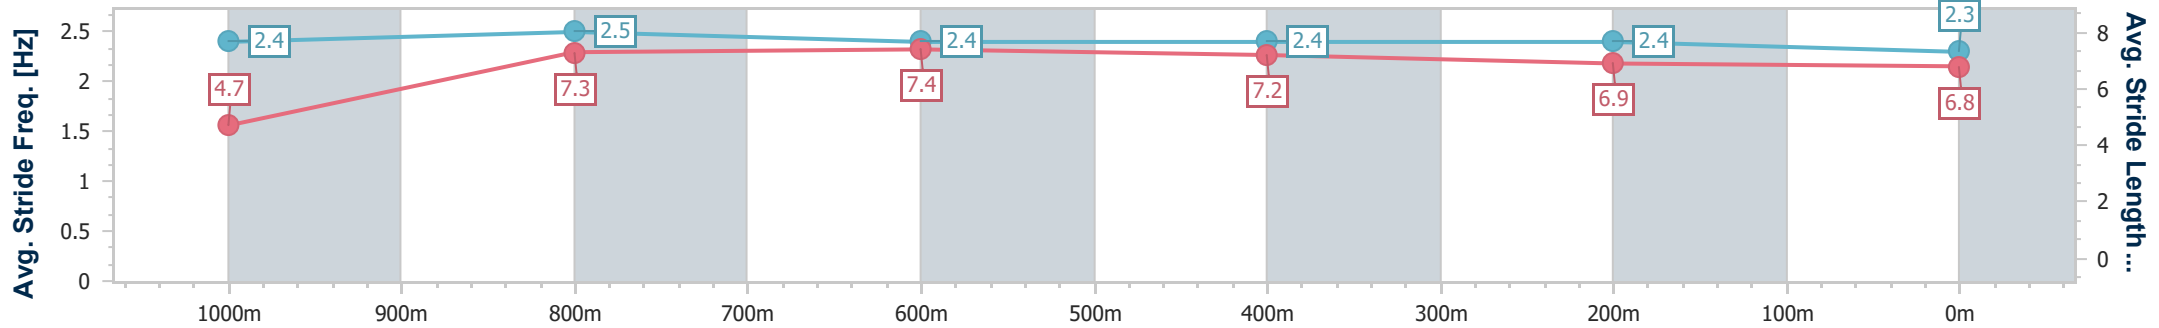

Toowoomba QLD Professional
Race 1: CARPET ONE TOOWOOMBA BENCHMARK 60
Handicap - 1100m

03 February 2024 - 17:19

Track Rating: Good 4 , Weather: Fine , Rail Position: +5m Entire

Section	Overall	1000m	800m	600m	400m	200m
Section Times	1:08.52 [7] (0:09.45)	0:59.07 [8] (0:11.26)	0:47.81 [8] (0:11.40)	0:36.41 [8] (0:11.61)	0:24.80 [8] (0:12.11)	0:12.69 [8] (0:12.69)
Average Speed [km/h]	38.0	63.9	63.5	62.3	59.3	56.8
Top Speed [km/h]	62.1	65.3	65.5	64.0	61.0	58.3
Avg. Dist. to Rail [m]	6.6	0.7	1.6	1.2	0.7	0.2
Avg. Stride Freq. [Hz]	2.4	2.6	2.6	2.6	2.6	2.4
Avg. Stride Length [m]	4.4	6.8	6.6	6.6	6.4	6.4

- [] Ranking at each section and finish
- .-.- No data available at this section
- NA No data available

Horse/Jockey Name	By By Music
Final Rank	8
Fastest Section Time (Section)	0:09.15 (Overall)
Top Speed [km/h] (Section)	66.2 (800m)
Race State	Finished

Toowoomba QLD Professional
Race 1: CARPET ONE TOWOOMBA BENCHMARK 60
Handicap - 1100m

03 February 2024 - 17:19

Track Rating: Good 4 , Weather: Fine , Rail Position: +5m Entire

Section	Overall	1000m	800m	600m	400m	200m
Section Times	1:08.65 [8] (0:09.15)	0:59.50 [5] (0:11.23)	0:48.27 [5] (0:11.26)	0:37.01 [5] (0:11.72)	0:25.29 [5] (0:12.43)	0:12.86 [7] (0:12.86)
Average Speed [km/h]	39.3	64.6	64.3	61.8	58.6	56.1
Top Speed [km/h]	62.8	65.4	66.2	65.1	59.5	57.8
Avg. Dist. to Rail [m]	7.6	1.9	1.2	1.5	3.1	2.4
Avg. Stride Freq. [Hz]	2.4	2.5	2.4	2.4	2.4	2.3
Avg. Stride Length [m]	4.7	7.3	7.4	7.2	6.9	6.8