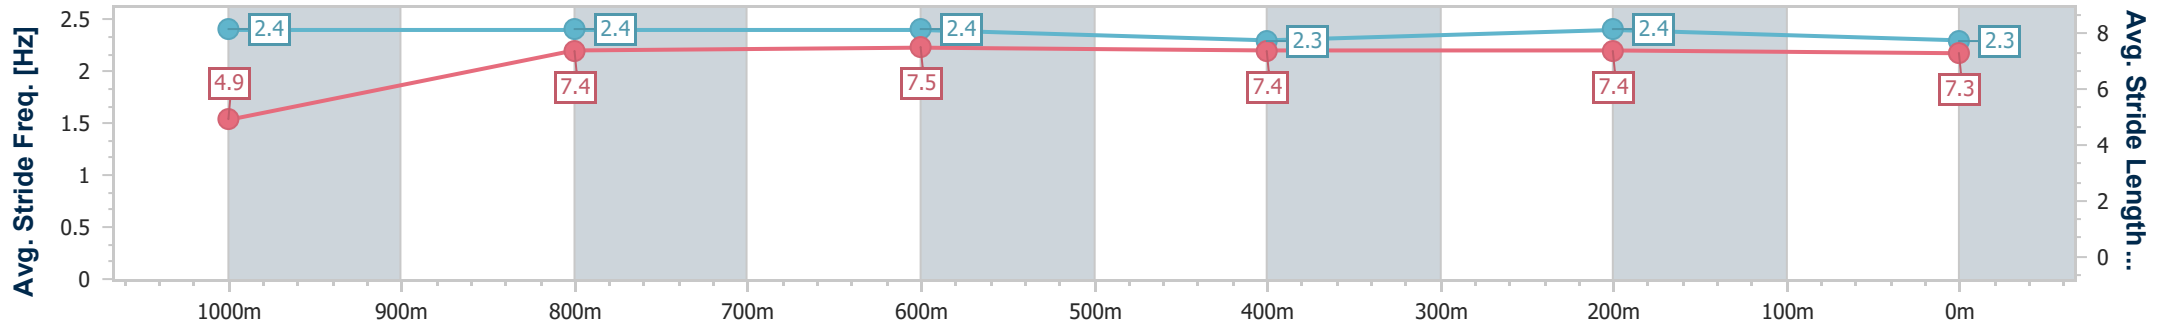

Horse/Jockey Name	Big Sky Country
Final Rank	1
Fastest Section Time (Section)	0:08.87 (Overall)
Top Speed [km/h] (Section)	66.5 (1000m)
Race State	Finished

Toowoomba QLD Professional
 Race 1: CARPET ONE TOWOOMBA BENCHMARK 60
 Handicap - 1100m

03 February 2024 - 17:19

Track Rating: Good 4 , Weather: Fine , Rail Position: +5m Entire

Section	Overall	1000m	800m	600m	400m	200m
Section Times	1:06.11 [1] (0:08.87)	0:57.24 [1] (0:11.02)	0:46.22 [1] (0:11.21)	0:35.01 [1] (0:11.62)	0:23.39 [1] (0:11.48)	0:11.91 [1] (0:11.91)
Average Speed [km/h]	40.7	65.2	64.1	62.4	62.4	60.5
Top Speed [km/h]	66.1	66.5	65.7	63.2	64.0	61.9
Avg. Dist. to Rail [m]	9.7	1.3	0.5	0.9	0.4	0.2
Avg. Stride Freq. [Hz]	2.4	2.4	2.4	2.3	2.4	2.3
Avg. Stride Length [m]	4.9	7.4	7.5	7.4	7.4	7.3