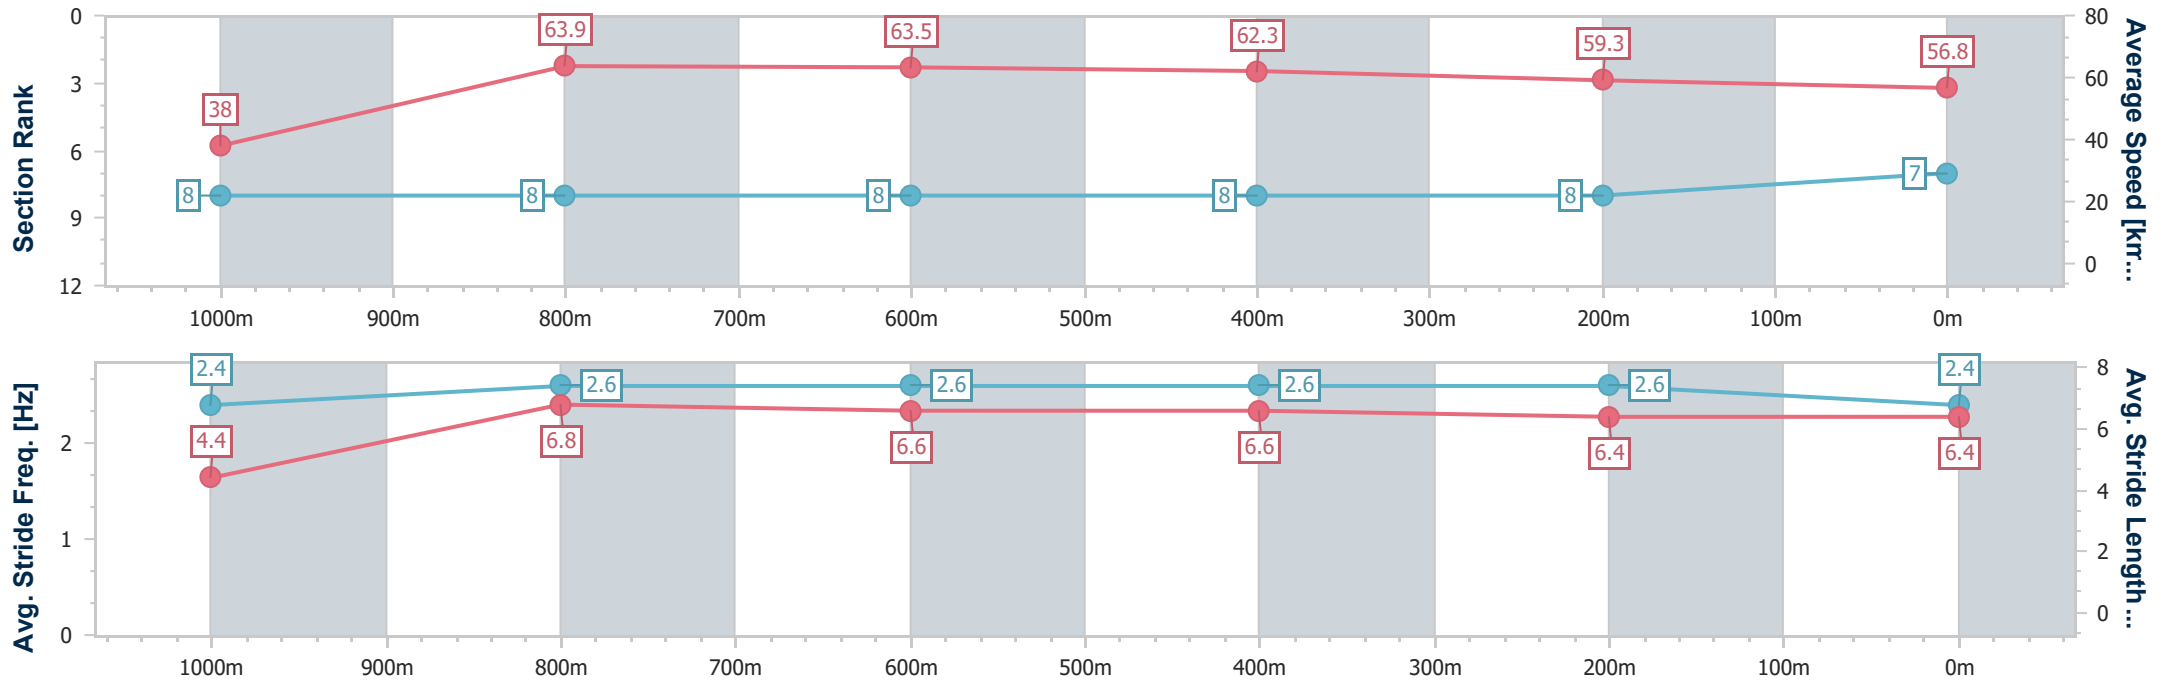

Toowoomba QLD Professional
Race 1: CARPET ONE TOWOOMBA BENCHMARK 60
Handicap - 1100m

03 February 2024 - 17:19

Track Rating: Good 4 , Weather: Fine , Rail Position: +5m Entire

Section	Overall	1000m	800m	600m	400m	200m
Section Times	1:08.21 [6] (0:09.14)	0:59.07 [4] (0:11.24)	0:47.83 [6] (0:11.39)	0:36.44 [6] (0:11.62)	0:24.82 [6] (0:12.08)	0:12.74 [6] (0:12.74)
Average Speed [km/h]	39.5	64.2	63.3	62.3	60.3	56.4
Top Speed [km/h]	63.7	65.2	65.3	65.7	61.6	58.8
Avg. Dist. to Rail [m]	5.0	0.3	0.7	1.7	3.4	2.0
Avg. Stride Freq. [Hz]	2.4	2.5	2.5	2.5	2.5	2.3
Avg. Stride Length [m]	4.6	7.0	7.1	6.9	6.7	6.7

- [] Ranking at each section and finish
- .-.- No data available at this section
- NA No data available

Horse/Jockey Name	I Love This Hippy
Final Rank	7
Fastest Section Time (Section)	0:09.45 (Overall)
Top Speed [km/h] (Section)	65.5 (800m)
Race State	Finished

Toowoomba QLD Professional
Race 1: CARPET ONE TOOWOOMBA BENCHMARK 60
Handicap - 1100m

03 February 2024 - 17:19

Track Rating: Good 4 , Weather: Fine , Rail Position: +5m Entire

Section	Overall	1000m	800m	600m	400m	200m
Section Times	1:08.52 [7] (0:09.45)	0:59.07 [8] (0:11.26)	0:47.81 [8] (0:11.40)	0:36.41 [8] (0:11.61)	0:24.80 [8] (0:12.11)	0:12.69 [8] (0:12.69)
Average Speed [km/h]	38.0	63.9	63.5	62.3	59.3	56.8
Top Speed [km/h]	62.1	65.3	65.5	64.0	61.0	58.3
Avg. Dist. to Rail [m]	6.6	0.7	1.6	1.2	0.7	0.2
Avg. Stride Freq. [Hz]	2.4	2.6	2.6	2.6	2.6	2.4
Avg. Stride Length [m]	4.4	6.8	6.6	6.6	6.4	6.4