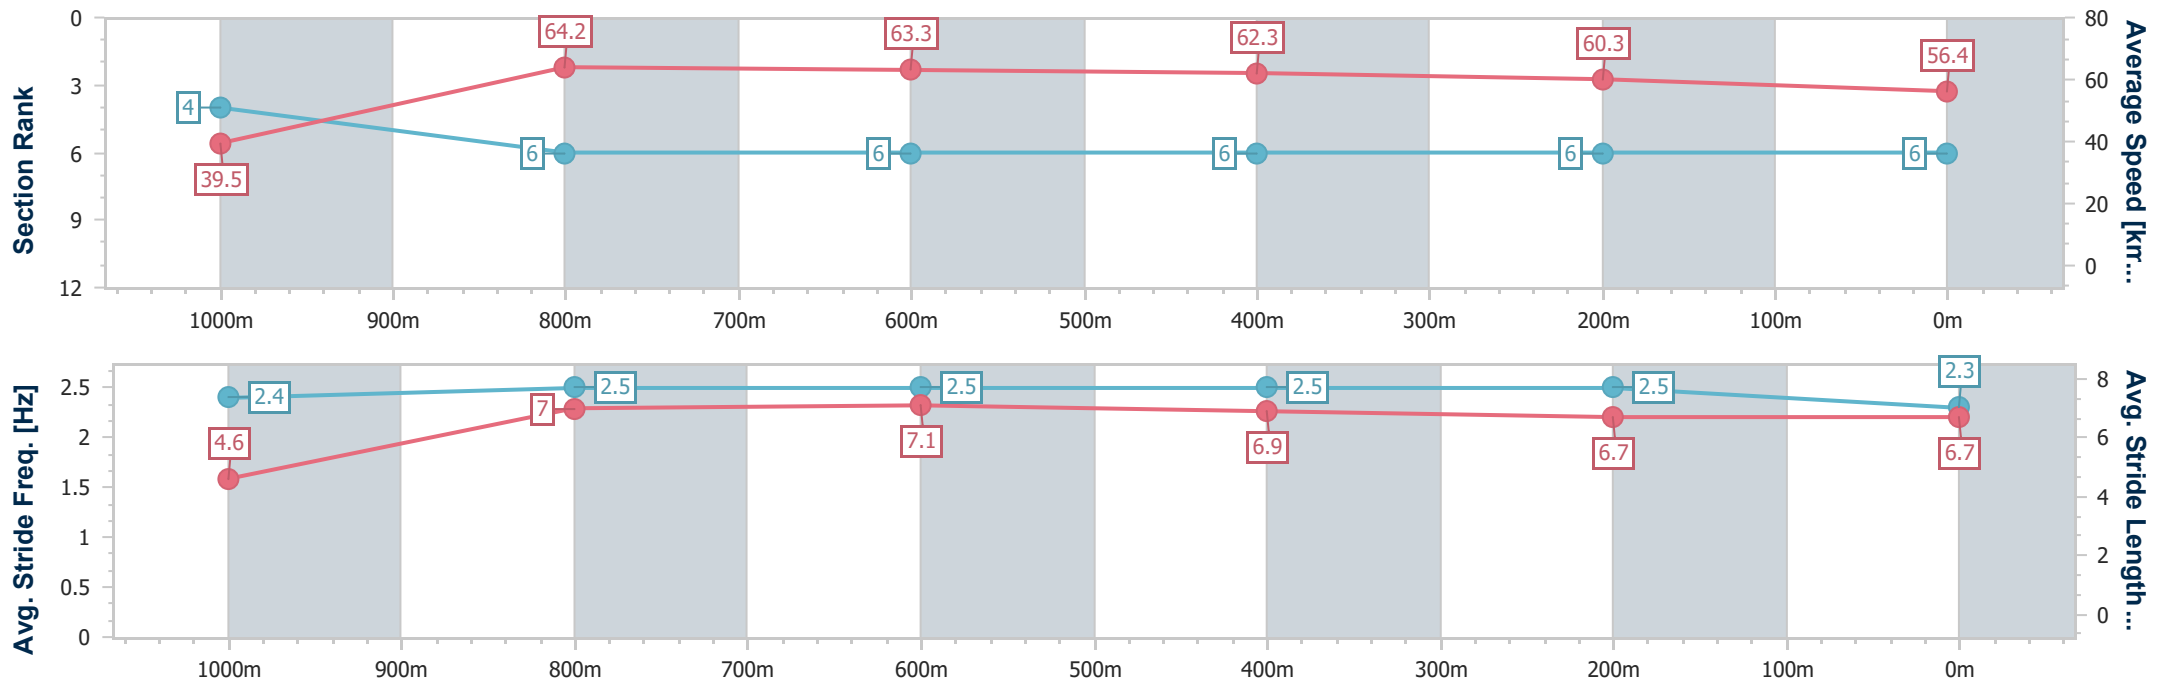

Toowoomba QLD Professional
 Race 1: CARPET ONE TOOWOOMBA BENCHMARK 60
 Handicap - 1100m

03 February 2024 - 17:19

Track Rating: Good 4 , Weather: Fine , Rail Position: +5m Entire

Section	Overall	1000m	800m	600m	400m	200m
Section Times	1:08.06 [5] (0:09.10)	0:58.96 [2] (0:11.13)	0:47.83 [3] (0:11.18)	0:36.65 [2] (0:11.80)	0:24.85 [4] (0:12.08)	0:12.77 [5] (0:12.77)
Average Speed [km/h]	39.5	65.0	64.6	61.2	59.8	56.4
Top Speed [km/h]	63.4	65.7	65.3	65.2	60.0	58.6
Avg. Dist. to Rail [m]	4.5	1.4	1.1	1.0	0.7	2.3
Avg. Stride Freq. [Hz]	2.3	2.5	2.4	2.4	2.4	2.2
Avg. Stride Length [m]	4.8	7.2	7.3	7.1	7.0	7.0

- [] Ranking at each section and finish
- .-.- No data available at this section
- NA No data available

Horse/Jockey Name	Recanati
Final Rank	6
Fastest Section Time (Section)	0:09.14 (Overall)
Top Speed [km/h] (Section)	65.7 (600m)
Race State	Finished

Toowoomba QLD Professional
Race 1: CARPET ONE TOWOOMBA BENCHMARK 60
Handicap - 1100m

03 February 2024 - 17:19

Track Rating: Good 4 , Weather: Fine , Rail Position: +5m Entire

Section	Overall	1000m	800m	600m	400m	200m
Section Times	1:08.21 [6] (0:09.14)	0:59.07 [4] (0:11.24)	0:47.83 [6] (0:11.39)	0:36.44 [6] (0:11.62)	0:24.82 [6] (0:12.08)	0:12.74 [6] (0:12.74)
Average Speed [km/h]	39.5	64.2	63.3	62.3	60.3	56.4
Top Speed [km/h]	63.7	65.2	65.3	65.7	61.6	58.8
Avg. Dist. to Rail [m]	5.0	0.3	0.7	1.7	3.4	2.0
Avg. Stride Freq. [Hz]	2.4	2.5	2.5	2.5	2.5	2.3
Avg. Stride Length [m]	4.6	7.0	7.1	6.9	6.7	6.7