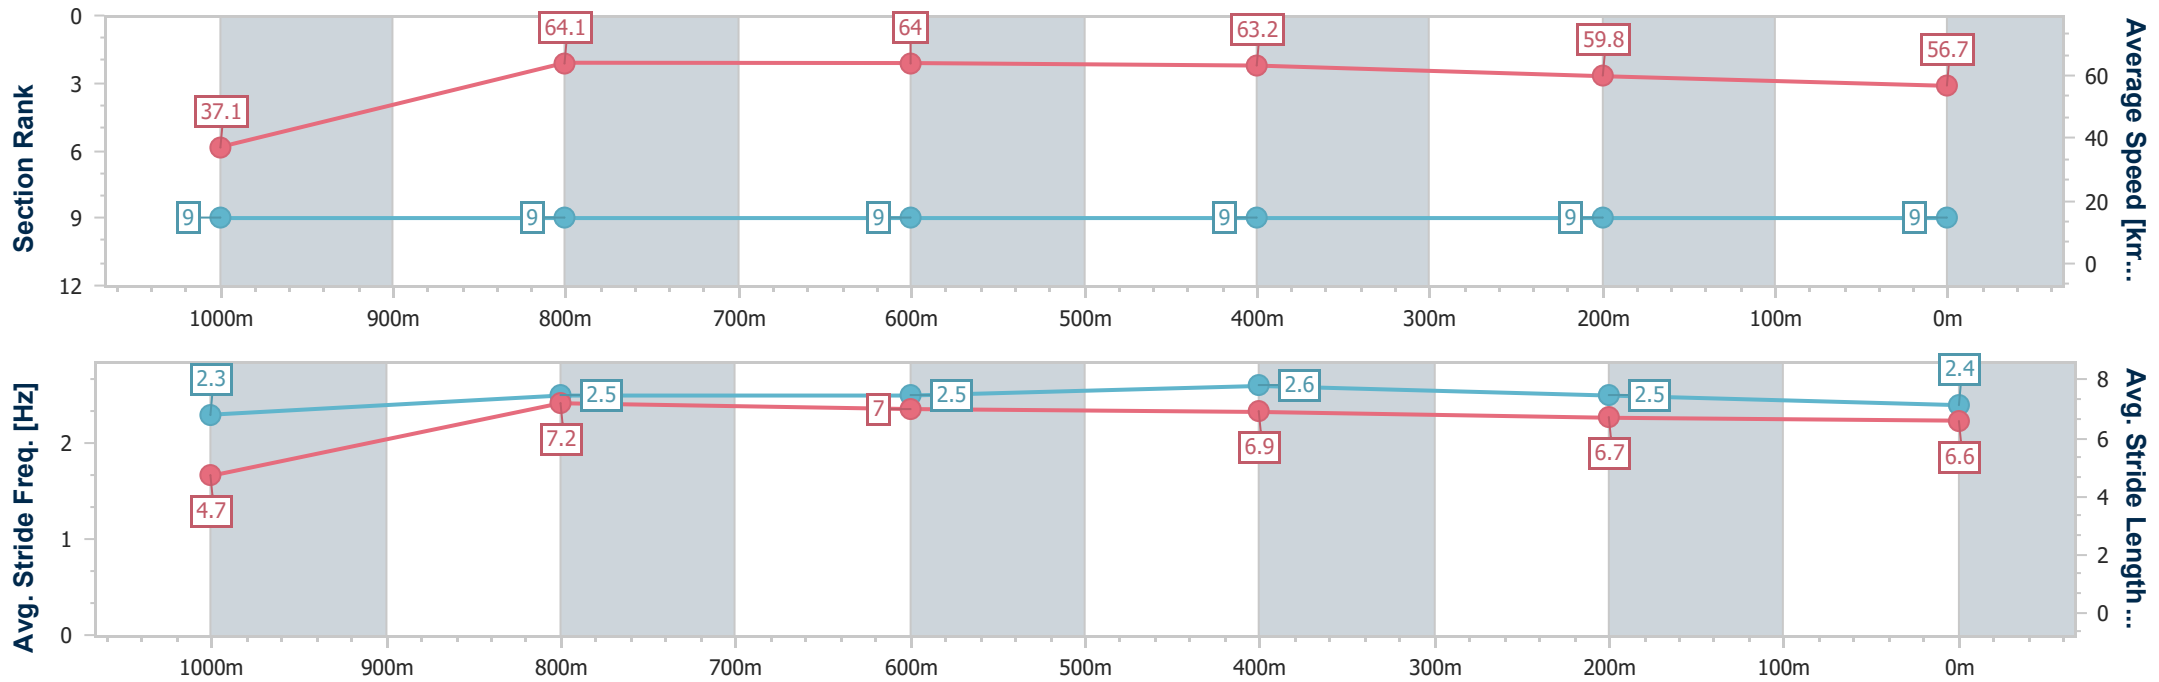

Toowoomba QLD Professional
Race 1: CARPET ONE TOWOOMBA BENCHMARK 60
Handicap - 1100m

03 February 2024 - 17:19

Track Rating: Good 4 , Weather: Fine , Rail Position: +5m Entire

Section	Overall	1000m	800m	600m	400m	200m
Section Times	1:08.65 [8] (0:09.15)	0:59.50 [5] (0:11.23)	0:48.27 [5] (0:11.26)	0:37.01 [5] (0:11.72)	0:25.29 [5] (0:12.43)	0:12.86 [7] (0:12.86)
Average Speed [km/h]	39.3	64.6	64.3	61.8	58.6	56.1
Top Speed [km/h]	62.8	65.4	66.2	65.1	59.5	57.8
Avg. Dist. to Rail [m]	7.6	1.9	1.2	1.5	3.1	2.4
Avg. Stride Freq. [Hz]	2.4	2.5	2.4	2.4	2.4	2.3
Avg. Stride Length [m]	4.7	7.3	7.4	7.2	6.9	6.8

- [] Ranking at each section and finish
- .-.- No data available at this section
- NA No data available

Horse/Jockey Name	Fiery Ring
Final Rank	9
Fastest Section Time (Section)	0:09.65 (Overall)
Top Speed [km/h] (Section)	65.5 (1000m)
Race State	Finished

Toowoomba QLD Professional
Race 1: CARPET ONE TOWOOMBA BENCHMARK 60
Handicap - 1100m

03 February 2024 - 17:19

Track Rating: Good 4 , Weather: Fine , Rail Position: +5m Entire

Section	Overall	1000m	800m	600m	400m	200m
Section Times	1:08.67 [9] (0:09.65)	0:59.02 [9] (0:11.24)	0:47.78 [9] (0:11.36)	0:36.42 [9] (0:11.53)	0:24.89 [9] (0:12.20)	0:12.69 [9] (0:12.69)
Average Speed [km/h]	37.1	64.1	64.0	63.2	59.8	56.7
Top Speed [km/h]	60.7	65.5	65.0	65.0	62.8	57.9
Avg. Dist. to Rail [m]	5.6	0.2	2.5	2.2	4.5	4.9
Avg. Stride Freq. [Hz]	2.3	2.5	2.5	2.6	2.5	2.4
Avg. Stride Length [m]	4.7	7.2	7.0	6.9	6.7	6.6

- [] Ranking at each section and finish
- .-.- No data available at this section
- NA No data available