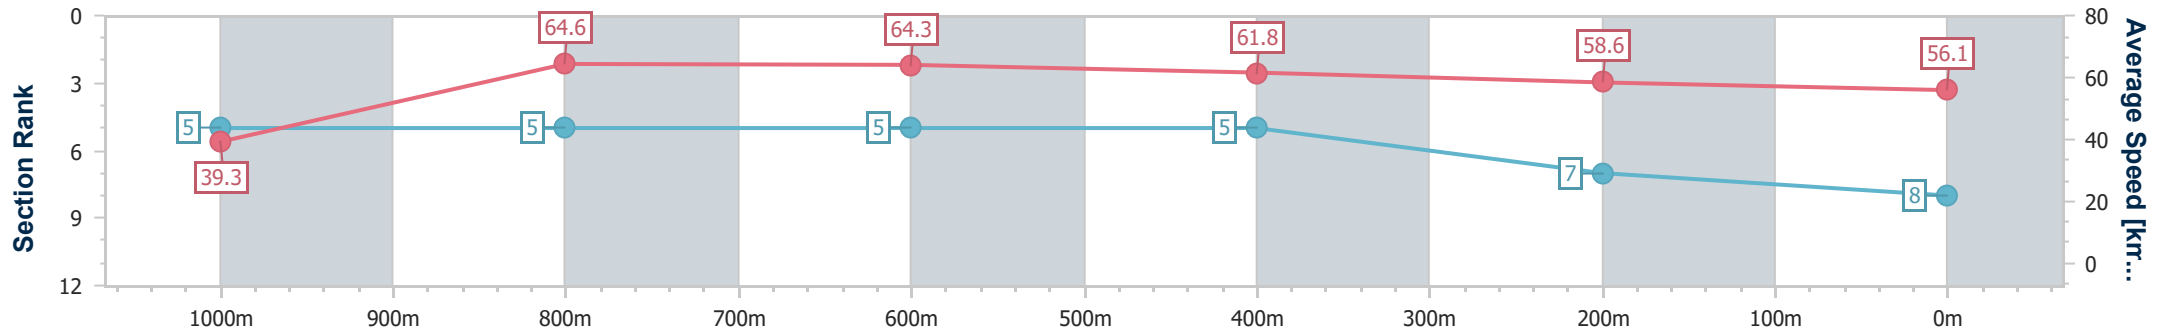

Toowoomba QLD Professional
Race 1: CARPET ONE TOOWOOMBA BENCHMARK 60
Handicap - 1100m

03 February 2024 - 17:19

Track Rating: Good 4 , Weather: Fine , Rail Position: +5m Entire

Section	Overall	1000m	800m	600m	400m	200m
Section Times	1:08.52 [7] (0:09.45)	0:59.07 [8] (0:11.26)	0:47.81 [8] (0:11.40)	0:36.41 [8] (0:11.61)	0:24.80 [8] (0:12.11)	0:12.69 [8] (0:12.69)
Average Speed [km/h]	38.0	63.9	63.5	62.3	59.3	56.8
Top Speed [km/h]	62.1	65.3	65.5	64.0	61.0	58.3
Avg. Dist. to Rail [m]	6.6	0.7	1.6	1.2	0.7	0.2
Avg. Stride Freq. [Hz]	2.4	2.6	2.6	2.6	2.6	2.4
Avg. Stride Length [m]	4.4	6.8	6.6	6.6	6.4	6.4

- [] Ranking at each section and finish
- .-.- No data available at this section
- NA No data available

Horse/Jockey Name	By By Music
Final Rank	8
Fastest Section Time (Section)	0:09.15 (Overall)
Top Speed [km/h] (Section)	66.2 (800m)
Race State	Finished

Toowoomba QLD Professional
Race 1: CARPET ONE TOWOOMBA BENCHMARK 60
Handicap - 1100m

03 February 2024 - 17:19

Track Rating: Good 4 , Weather: Fine , Rail Position: +5m Entire

Section	Overall	1000m	800m	600m	400m	200m
Section Times	1:08.65 [8] (0:09.15)	0:59.50 [5] (0:11.23)	0:48.27 [5] (0:11.26)	0:37.01 [5] (0:11.72)	0:25.29 [5] (0:12.43)	0:12.86 [7] (0:12.86)
Average Speed [km/h]	39.3	64.6	64.3	61.8	58.6	56.1
Top Speed [km/h]	62.8	65.4	66.2	65.1	59.5	57.8
Avg. Dist. to Rail [m]	7.6	1.9	1.2	1.5	3.1	2.4
Avg. Stride Freq. [Hz]	2.4	2.5	2.4	2.4	2.4	2.3
Avg. Stride Length [m]	4.7	7.3	7.4	7.2	6.9	6.8