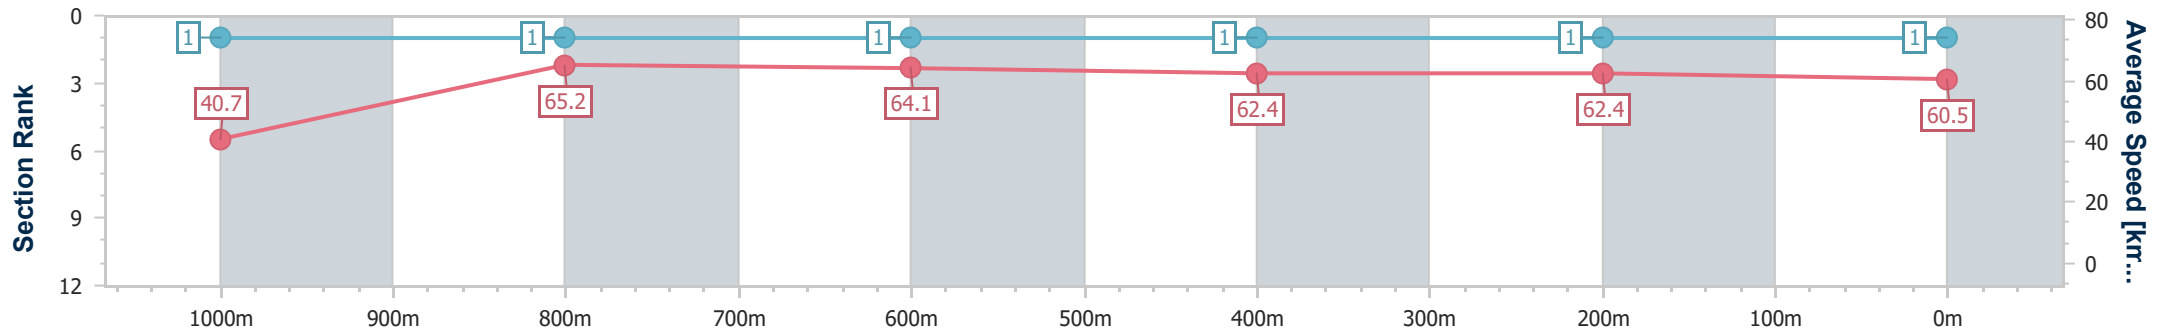

Horse/Jockey Name	Big Sky Country
Final Rank	1
Fastest Section Time (Section)	0:08.87 (Overall)
Top Speed [km/h] (Section)	66.5 (1000m)
Race State	Finished

Toowoomba QLD Professional
 Race 1: CARPET ONE TOWOOMBA BENCHMARK 60
 Handicap - 1100m

03 February 2024 - 17:19

Track Rating: Good 4 , Weather: Fine , Rail Position: +5m Entire

Section	Overall	1000m	800m	600m	400m	200m
Section Times	1:06.11 [1] (0:08.87)	0:57.24 [1] (0:11.02)	0:46.22 [1] (0:11.21)	0:35.01 [1] (0:11.62)	0:23.39 [1] (0:11.48)	0:11.91 [1] (0:11.91)
Average Speed [km/h]	40.7	65.2	64.1	62.4	62.4	60.5
Top Speed [km/h]	66.1	66.5	65.7	63.2	64.0	61.9
Avg. Dist. to Rail [m]	9.7	1.3	0.5	0.9	0.4	0.2
Avg. Stride Freq. [Hz]	2.4	2.4	2.4	2.3	2.4	2.3
Avg. Stride Length [m]	4.9	7.4	7.5	7.4	7.4	7.3