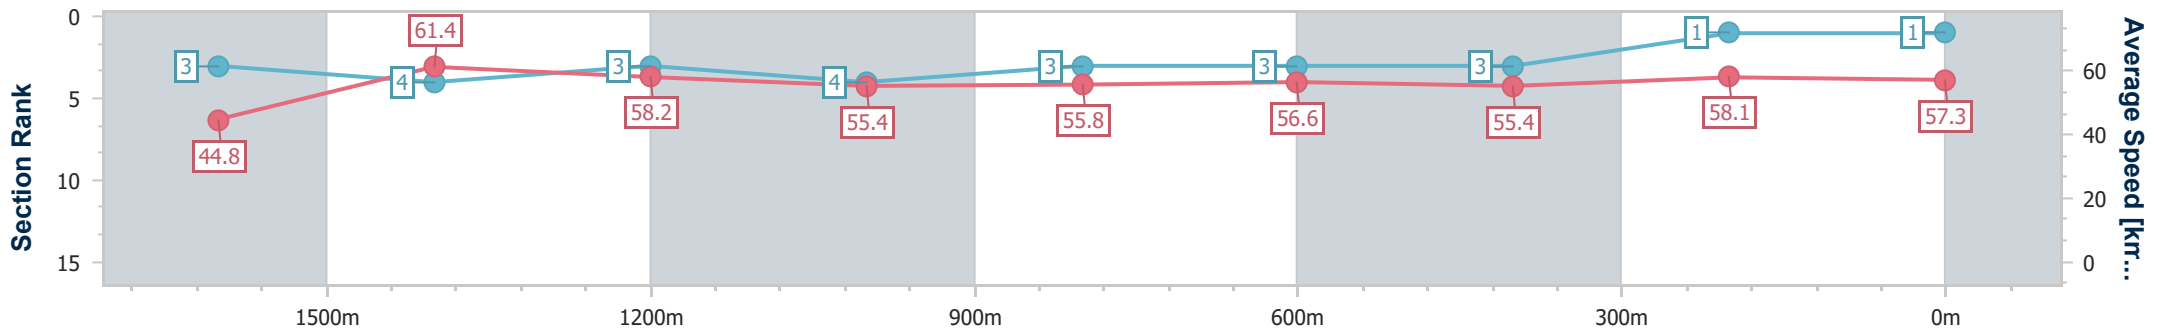

Horse/Jockey Name	Frijoles
Final Rank	1
Fastest Section Time (Section)	0:11.68 (1600m)
Top Speed [km/h] (Section)	64.7 (Overall)
Race State	Finished

Toowoomba QLD Professional
Race 7: SHERRIN RENTALS Maiden Plate - 1890m

03 February 2024 - 20:55

Track Rating: Good 4 , Weather: , Rail Position: +5m Entire

Section	Overall	1600m	1400m	1200m	1000m	800m	600m	400m	200m
Section Times	2:04.08 [1] (0:23.17)	1:40.91 [3] (0:11.68)	1:29.23 [4] (0:12.48)	1:16.75 [3] (0:12.98)	1:03.77 [4] (0:13.02)	0:50.75 [3] (0:12.77)	0:37.98 [3] (0:13.08)	0:24.90 [3] (0:12.36)	0:12.54 [1] (0:12.54)
Average Speed [km/h]	44.8	61.4	58.2	55.4	55.8	56.6	55.4	58.1	57.3
Top Speed [km/h]	64.7	63.4	59.8	56.6	56.6	58.1	57.0	60.0	59.0
Avg. Dist. to Rail [m]	4.1	0.4	1.2	1.8	1.3	1.6	1.2	0.6	0.1
Avg. Stride Freq. [Hz]	2.2	2.2	2.2	2.2	2.2	2.2	2.2	2.2	2.2
Avg. Stride Length [m]	5.6	7.7	7.5	7.1	7.1	7.2	7.1	7.2	7.3

- [ ] Ranking at each section and finish
- -.-.- No data available at this section
- NA No data available