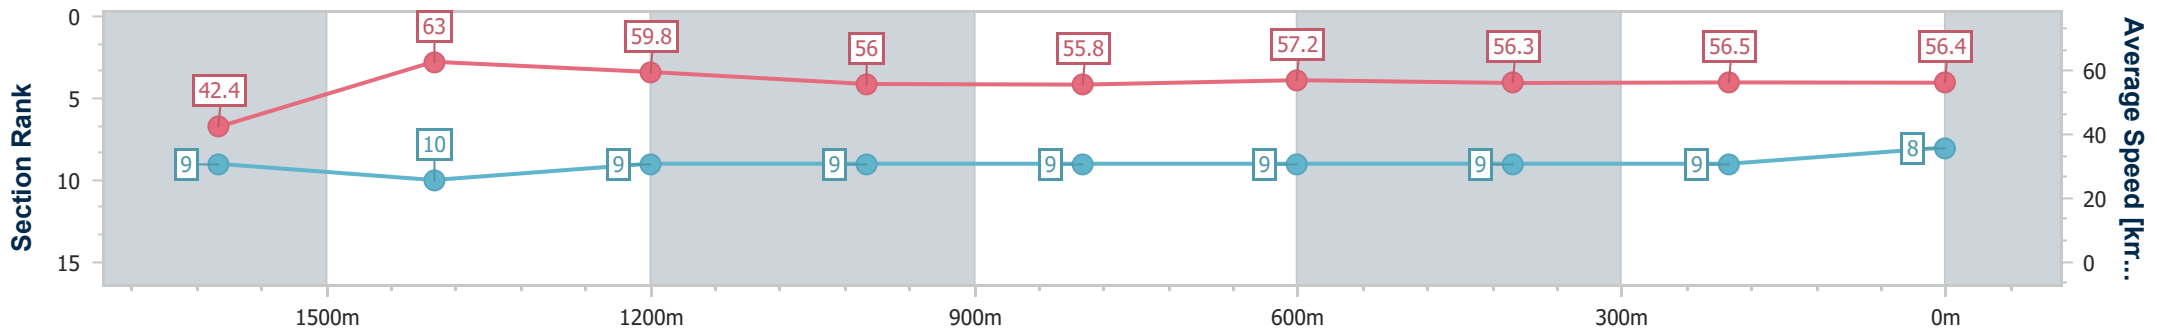

Toowoomba QLD Professional

Race 7: SHERRIN RENTALS Maiden Plate - 1890m

03 February 2024 - 20:55

Track Rating: Good 4 , Weather: , Rail Position: +5m Entire

Section	Overall	1600m	1400m	1200m	1000m	800m	600m	400m	200m
Section Times	2:05.38 [8] (0:24.52)	1:40.86 [9] (0:11.38)	1:29.48 [10] (0:12.21)	1:17.27 [9] (0:12.90)	1:04.37 [9] (0:13.08)	0:51.29 [9] (0:12.76)	0:38.53 [9] (0:12.99)	0:25.54 [9] (0:12.83)	0:12.71 [9] (0:12.71)
Average Speed [km/h]	42.4	63.0	59.8	56.0	55.8	57.2	56.3	56.5	56.4
Top Speed [km/h]	64.9	64.4	64.0	58.3	57.6	59.0	58.1	58.2	58.2
Avg. Dist. to Rail [m]	4.4	0.9	2.9	4.1	3.1	4.1	2.6	0.9	1.3
Avg. Stride Freq. [Hz]	2.3	2.4	2.3	2.3	2.3	2.4	2.4	2.3	2.3
Avg. Stride Length [m]	5.1	7.4	7.2	6.9	6.8	6.7	6.6	6.8	6.8

- [ ] Ranking at each section and finish
- .-.- No data available at this section
- NA No data available

Horse/Jockey Name	Rodeo Legend
Final Rank	9
Fastest Section Time (Section)	0:11.30 (1600m)
Top Speed [km/h] (Section)	64.4 (1600m)
Race State	Finished