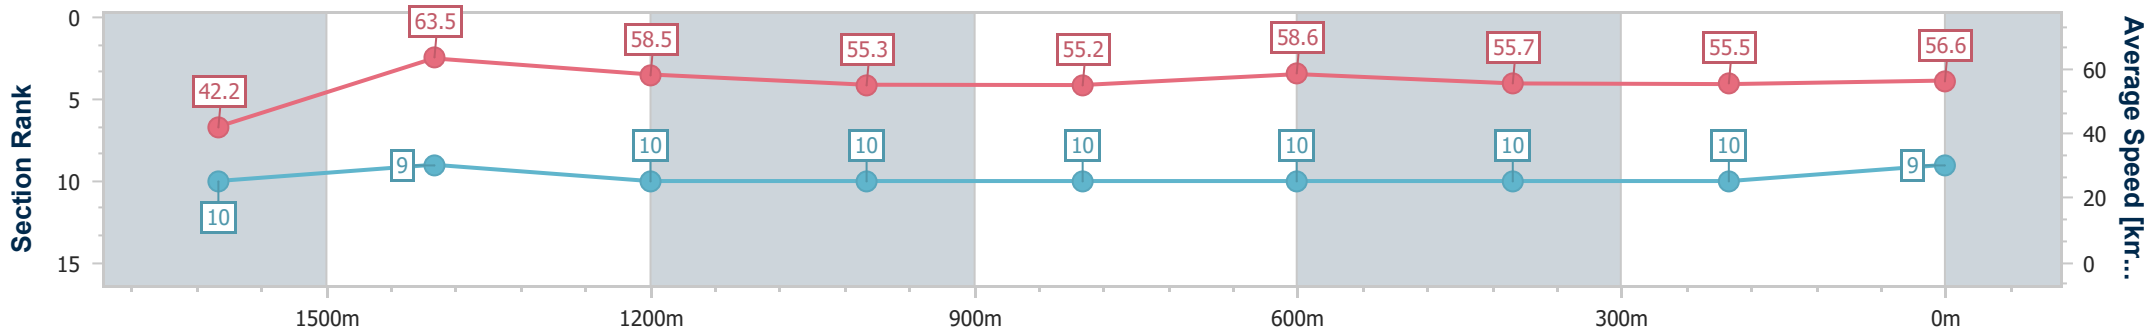

Toowoomba QLD Professional

Race 7: SHERRIN RENTALS Maiden Plate - 1890m

03 February 2024 - 20:55

Track Rating: Good 4 , Weather: , Rail Position: +5m Entire

Section	Overall	1600m	1400m	1200m	1000m	800m	600m	400m	200m
Section Times	2:05.38 [8] (0:24.52)	1:40.86 [9] (0:11.38)	1:29.48 [10] (0:12.21)	1:17.27 [9] (0:12.90)	1:04.37 [9] (0:13.08)	0:51.29 [9] (0:12.76)	0:38.53 [9] (0:12.99)	0:25.54 [9] (0:12.83)	0:12.71 [9] (0:12.71)
Average Speed [km/h]	42.4	63.0	59.8	56.0	55.8	57.2	56.3	56.5	56.4
Top Speed [km/h]	64.9	64.4	64.0	58.3	57.6	59.0	58.1	58.2	58.2
Avg. Dist. to Rail [m]	4.4	0.9	2.9	4.1	3.1	4.1	2.6	0.9	1.3
Avg. Stride Freq. [Hz]	2.3	2.4	2.3	2.3	2.3	2.4	2.4	2.3	2.3
Avg. Stride Length [m]	5.1	7.4	7.2	6.9	6.8	6.7	6.6	6.8	6.8

- [ ] Ranking at each section and finish
- .-.- No data available at this section
- NA No data available

Horse/Jockey Name	Rodeo Legend
Final Rank	9
Fastest Section Time (Section)	0:11.30 (1600m)
Top Speed [km/h] (Section)	64.4 (1600m)
Race State	Finished

Toowoomba QLD Professional  
Race 7: SHERRIN RENTALS Maiden Plate - 1890m

03 February 2024 - 20:55

Track Rating: Good 4 , Weather: , Rail Position: +5m Entire

Section	Overall	1600m	1400m	1200m	1000m	800m	600m	400m	200m
Section Times	2:05.74 [9] (0:24.59)	1:41.15 [10] (0:11.30)	1:29.85 [9] (0:12.40)	1:17.45 [10] (0:13.02)	1:04.43 [10] (0:13.13)	0:51.30 [10] (0:12.48)	0:38.82 [10] (0:13.16)	0:25.66 [10] (0:12.92)	0:12.74 [10] (0:12.74)
Average Speed [km/h]	42.2	63.5	58.5	55.3	55.2	58.6	55.7	55.5	56.6
Top Speed [km/h]	62.3	64.4	63.2	58.5	58.1	59.2	58.2	56.7	57.0
Avg. Dist. to Rail [m]	4.0	0.4	1.5	1.6	1.6	4.8	3.5	1.7	3.6
Avg. Stride Freq. [Hz]	2.2	2.2	2.1	2.1	2.1	2.2	2.2	2.1	2.2
Avg. Stride Length [m]	5.5	7.9	7.6	7.3	7.3	7.4	7.1	7.2	7.2