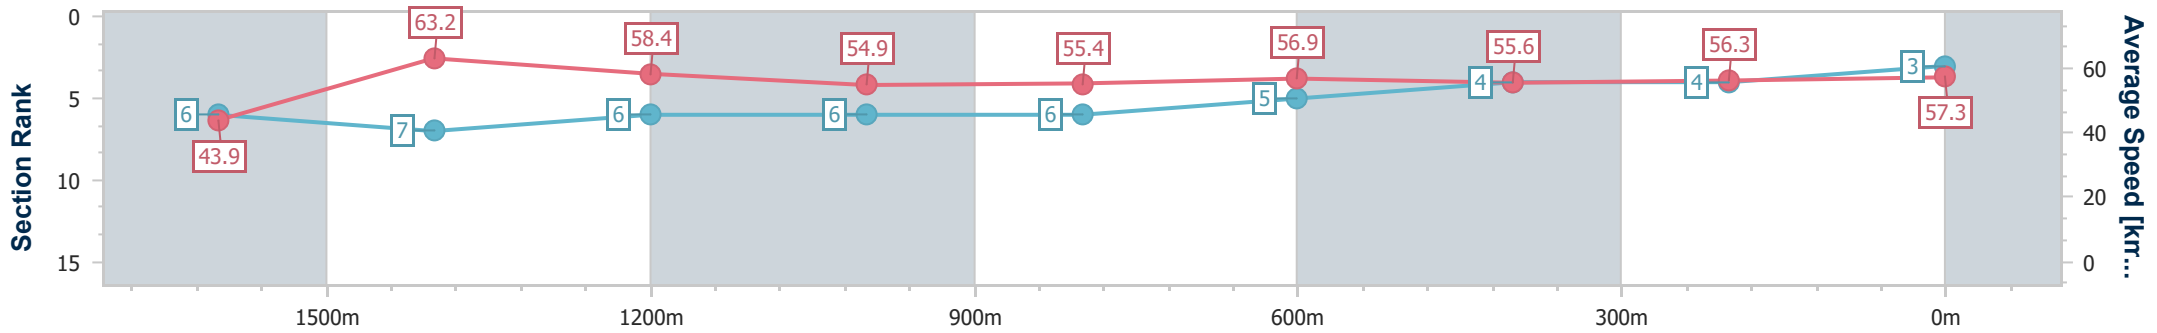

Toowoomba QLD Professional  
Race 7: SHERRIN RENTALS Maiden Plate - 1890m

03 February 2024 - 20:55

Track Rating: Good 4 , Weather: , Rail Position: +5m Entire

Section	Overall	1600m	1400m	1200m	1000m	800m	600m	400m	200m
Section Times	2:04.63 [3] (0:23.90)	1:40.73 [6] (0:11.35)	1:29.38 [7] (0:12.33)	1:17.05 [6] (0:13.16)	1:03.89 [6] (0:13.04)	0:50.85 [6] (0:12.68)	0:38.17 [5] (0:12.91)	0:25.26 [4] (0:12.70)	0:12.56 [4] (0:12.56)
Average Speed [km/h]	43.9	63.2	58.4	54.9	55.4	56.9	55.6	56.3	57.3
Top Speed [km/h]	63.9	63.9	62.3	56.1	56.7	58.2	56.9	58.2	57.7
Avg. Dist. to Rail [m]	4.9	0.9	1.0	1.7	0.8	0.5	0.5	2.1	1.6
Avg. Stride Freq. [Hz]	2.2	2.2	2.2	2.1	2.2	2.2	2.2	2.2	2.2
Avg. Stride Length [m]	5.6	7.9	7.5	7.1	7.1	7.2	7.0	7.1	7.1