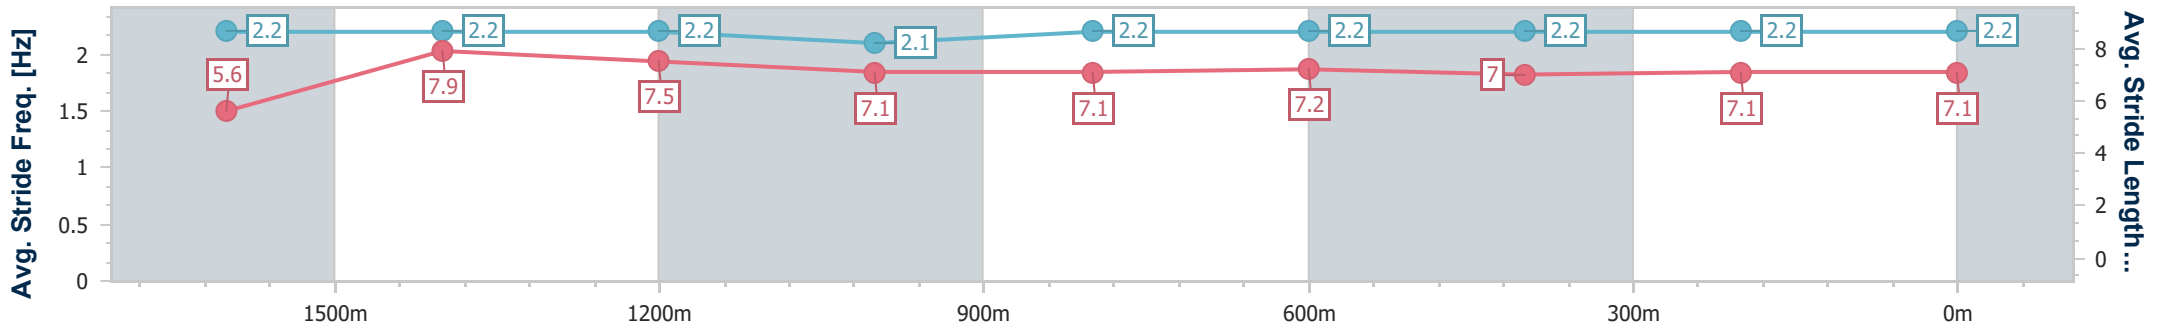

Toowoomba QLD Professional

Race 7: SHERRIN RENTALS Maiden Plate - 1890m

03 February 2024 - 20:55

Track Rating: Good 4 , Weather: , Rail Position: +5m Entire

Section	Overall	1600m	1400m	1200m	1000m	800m	600m	400m	200m
Section Times	2:04.41 [2] (0:24.25)	1:40.16 [8] (0:11.44)	1:28.72 [8] (0:12.33)	1:16.39 [8] (0:12.95)	1:03.44 [8] (0:13.12)	0:50.32 [8] (0:12.50)	0:37.82 [7] (0:12.91)	0:24.91 [7] (0:12.72)	0:12.19 [5] (0:12.19)
Average Speed [km/h]	42.8	63.0	58.9	55.7	54.9	57.9	56.3	56.9	59.0
Top Speed [km/h]	64.9	64.4	62.2	59.2	57.0	59.2	57.8	58.8	59.7
Avg. Dist. to Rail [m]	4.1	0.6	1.9	1.5	0.7	1.9	2.1	0.7	1.4
Avg. Stride Freq. [Hz]	2.3	2.3	2.3	2.3	2.3	2.3	2.3	2.3	2.3
Avg. Stride Length [m]	5.2	7.5	7.2	6.8	6.7	6.9	6.8	6.9	7.1

Toowoomba QLD Professional  
Race 7: SHERRIN RENTALS Maiden Plate - 1890m

03 February 2024 - 20:55

Track Rating: Good 4 , Weather: , Rail Position: +5m Entire

Section	Overall	1600m	1400m	1200m	1000m	800m	600m	400m	200m
Section Times	2:04.63 [3] (0:23.90)	1:40.73 [6] (0:11.35)	1:29.38 [7] (0:12.33)	1:17.05 [6] (0:13.16)	1:03.89 [6] (0:13.04)	0:50.85 [6] (0:12.68)	0:38.17 [5] (0:12.91)	0:25.26 [4] (0:12.70)	0:12.56 [4] (0:12.56)
Average Speed [km/h]	43.9	63.2	58.4	54.9	55.4	56.9	55.6	56.3	57.3
Top Speed [km/h]	63.9	63.9	62.3	56.1	56.7	58.2	56.9	58.2	57.7
Avg. Dist. to Rail [m]	4.9	0.9	1.0	1.7	0.8	0.5	0.5	2.1	1.6
Avg. Stride Freq. [Hz]	2.2	2.2	2.2	2.1	2.2	2.2	2.2	2.2	2.2
Avg. Stride Length [m]	5.6	7.9	7.5	7.1	7.1	7.2	7.0	7.1	7.1