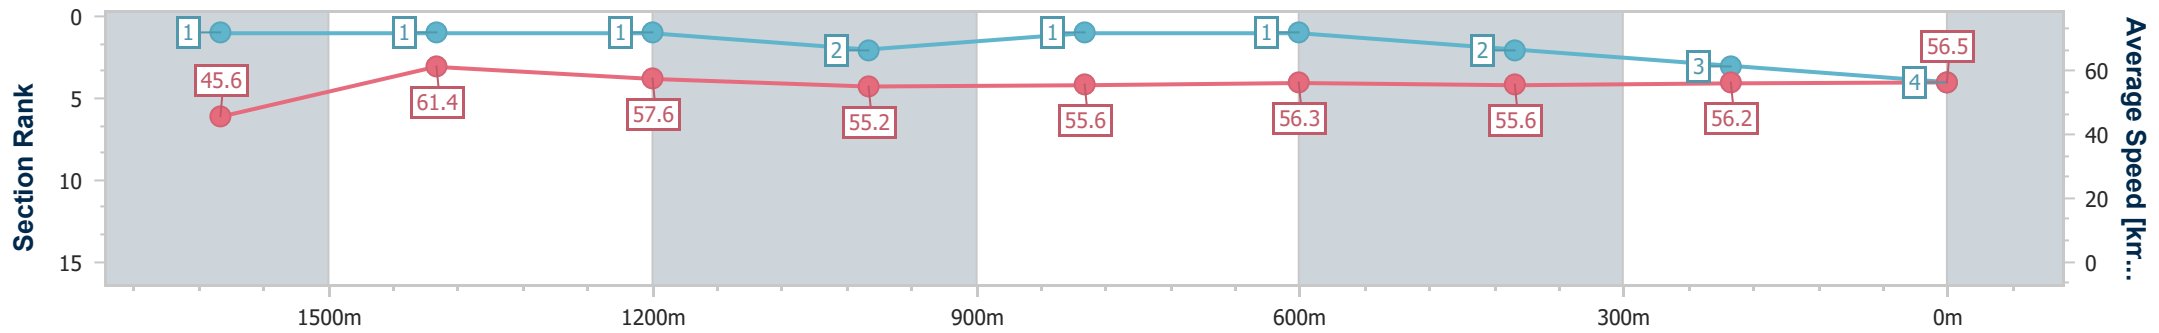

Toowoomba QLD Professional

Race 7: SHERRIN RENTALS Maiden Plate - 1890m

03 February 2024 - 20:55

Track Rating: Good 4 , Weather: , Rail Position: +5m Entire

Section	Overall	1600m	1400m	1200m	1000m	800m	600m	400m	200m
Section Times	2:04.70 [4] (0:22.82)	1:41.88 [1] (0:11.70)	1:30.18 [1] (0:12.58)	1:17.60 [1] (0:13.06)	1:04.54 [2] (0:12.99)	0:51.55 [1] (0:12.83)	0:38.72 [1] (0:13.10)	0:25.62 [2] (0:12.87)	0:12.75 [3] (0:12.75)
Average Speed [km/h]	45.6	61.4	57.6	55.2	55.6	56.3	55.6	56.2	56.5
Top Speed [km/h]	65.4	65.3	58.6	55.8	56.5	57.3	57.0	58.0	57.7
Avg. Dist. to Rail [m]	4.1	0.4	1.2	1.5	1.0	1.4	2.1	2.0	3.0
Avg. Stride Freq. [Hz]	2.3	2.3	2.2	2.2	2.2	2.2	2.3	2.3	2.2
Avg. Stride Length [m]	5.5	7.6	7.3	7.0	6.9	7.0	6.9	6.9	6.9