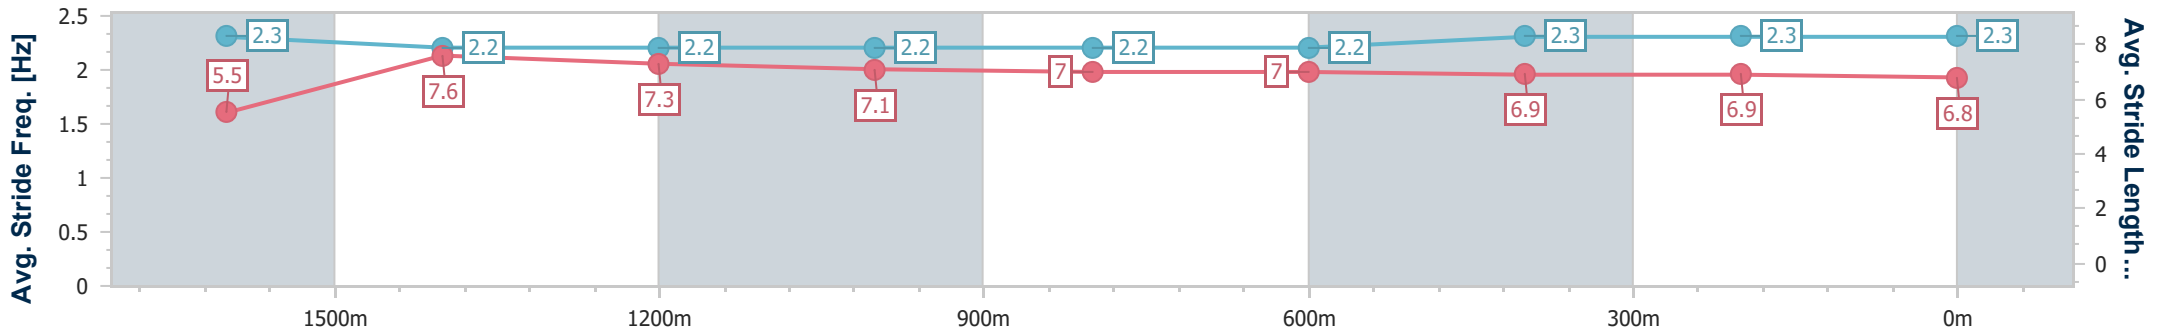

Toowoomba QLD Professional

Race 7: SHERRIN RENTALS Maiden Plate - 1890m

03 February 2024 - 20:55

Track Rating: Good 4 , Weather: , Rail Position: +5m Entire

Section	Overall	1600m	1400m	1200m	1000m	800m	600m	400m	200m
Section Times	2:04.70 [4] (0:22.82)	1:41.88 [1] (0:11.70)	1:30.18 [1] (0:12.58)	1:17.60 [1] (0:13.06)	1:04.54 [2] (0:12.99)	0:51.55 [1] (0:12.83)	0:38.72 [1] (0:13.10)	0:25.62 [2] (0:12.87)	0:12.75 [3] (0:12.75)
Average Speed [km/h]	45.6	61.4	57.6	55.2	55.6	56.3	55.6	56.2	56.5
Top Speed [km/h]	65.4	65.3	58.6	55.8	56.5	57.3	57.0	58.0	57.7
Avg. Dist. to Rail [m]	4.1	0.4	1.2	1.5	1.0	1.4	2.1	2.0	3.0
Avg. Stride Freq. [Hz]	2.3	2.3	2.2	2.2	2.2	2.2	2.3	2.3	2.2
Avg. Stride Length [m]	5.5	7.6	7.3	7.0	6.9	7.0	6.9	6.9	6.9

- [ ] Ranking at each section and finish
- .-.- No data available at this section
- NA No data available

Horse/Jockey Name	Hopetoun Sunrise
Final Rank	5
Fastest Section Time (Section)	0:11.68 (1600m)
Top Speed [km/h] (Section)	63.6 (Overall)
Race State	Finished

Toowoomba QLD Professional  
Race 7: SHERRIN RENTALS Maiden Plate - 1890m

03 February 2024 - 20:55

Track Rating: Good 4 , Weather: , Rail Position: +5m Entire

Section	Overall	1600m	1400m	1200m	1000m	800m	600m	400m	200m
Section Times	2:04.74 [5] (0:22.99)	1:41.75 [2] (0:11.68)	1:30.07 [2] (0:12.51)	1:17.56 [2] (0:12.92)	1:04.64 [1] (0:13.18)	0:51.46 [2] (0:12.80)	0:38.66 [2] (0:12.99)	0:25.67 [1] (0:12.81)	0:12.86 [2] (0:12.86)
Average Speed [km/h]	45.3	61.3	58.0	56.0	55.0	56.7	56.1	56.5	55.8
Top Speed [km/h]	63.6	62.6	60.7	57.2	56.1	57.4	57.4	57.3	56.8
Avg. Dist. to Rail [m]	3.7	0.8	1.5	2.3	2.2	2.6	2.3	1.4	1.5
Avg. Stride Freq. [Hz]	2.3	2.2	2.2	2.2	2.2	2.2	2.3	2.3	2.3
Avg. Stride Length [m]	5.5	7.6	7.3	7.1	7.0	7.0	6.9	6.9	6.8