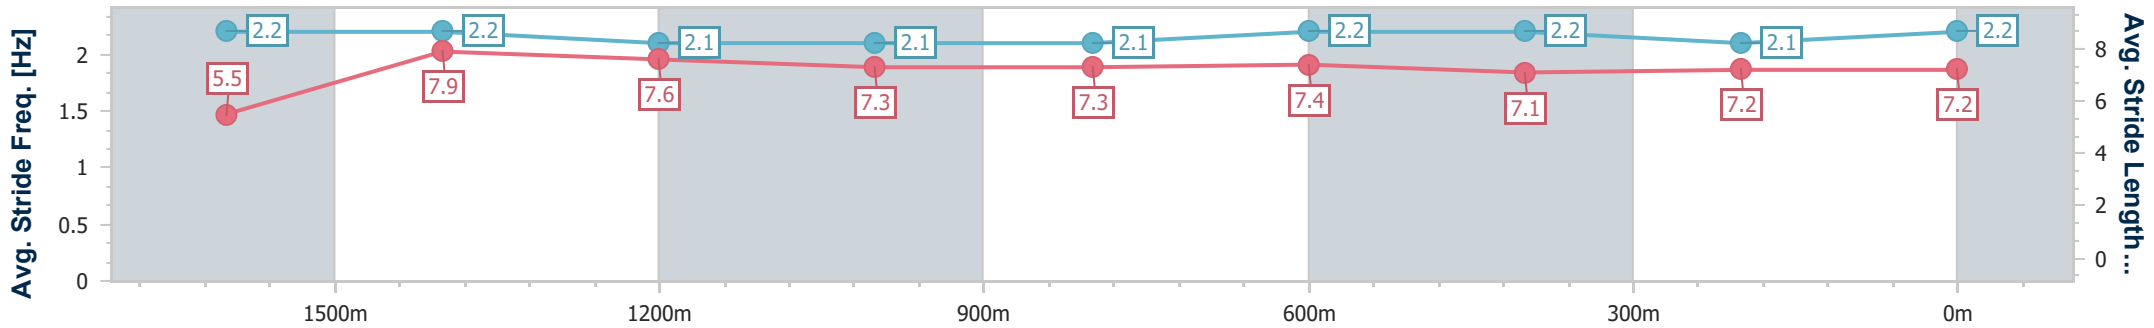

Toowoomba QLD Professional

Race 7: SHERRIN RENTALS Maiden Plate - 1890m

03 February 2024 - 20:55

Track Rating: Good 4 , Weather: , Rail Position: +5m Entire

Section	Overall	1600m	1400m	1200m	1000m	800m	600m	400m	200m
Section Times	2:05.38 [8] (0:24.52)	1:40.86 [9] (0:11.38)	1:29.48 [10] (0:12.21)	1:17.27 [9] (0:12.90)	1:04.37 [9] (0:13.08)	0:51.29 [9] (0:12.76)	0:38.53 [9] (0:12.99)	0:25.54 [9] (0:12.83)	0:12.71 [9] (0:12.71)
Average Speed [km/h]	42.4	63.0	59.8	56.0	55.8	57.2	56.3	56.5	56.4
Top Speed [km/h]	64.9	64.4	64.0	58.3	57.6	59.0	58.1	58.2	58.2
Avg. Dist. to Rail [m]	4.4	0.9	2.9	4.1	3.1	4.1	2.6	0.9	1.3
Avg. Stride Freq. [Hz]	2.3	2.4	2.3	2.3	2.3	2.4	2.4	2.3	2.3
Avg. Stride Length [m]	5.1	7.4	7.2	6.9	6.8	6.7	6.6	6.8	6.8

- [ ] Ranking at each section and finish
- .-.- No data available at this section
- NA No data available

Horse/Jockey Name	Rodeo Legend
Final Rank	9
Fastest Section Time (Section)	0:11.30 (1600m)
Top Speed [km/h] (Section)	64.4 (1600m)
Race State	Finished

Toowoomba QLD Professional  
Race 7: SHERRIN RENTALS Maiden Plate - 1890m

03 February 2024 - 20:55

Track Rating: Good 4 , Weather: , Rail Position: +5m Entire

Section	Overall	1600m	1400m	1200m	1000m	800m	600m	400m	200m
Section Times	2:05.74 [9] (0:24.59)	1:41.15 [10] (0:11.30)	1:29.85 [9] (0:12.40)	1:17.45 [10] (0:13.02)	1:04.43 [10] (0:13.13)	0:51.30 [10] (0:12.48)	0:38.82 [10] (0:13.16)	0:25.66 [10] (0:12.92)	0:12.74 [10] (0:12.74)
Average Speed [km/h]	42.2	63.5	58.5	55.3	55.2	58.6	55.7	55.5	56.6
Top Speed [km/h]	62.3	64.4	63.2	58.5	58.1	59.2	58.2	56.7	57.0
Avg. Dist. to Rail [m]	4.0	0.4	1.5	1.6	1.6	4.8	3.5	1.7	3.6
Avg. Stride Freq. [Hz]	2.2	2.2	2.1	2.1	2.1	2.2	2.2	2.1	2.2
Avg. Stride Length [m]	5.5	7.9	7.6	7.3	7.3	7.4	7.1	7.2	7.2