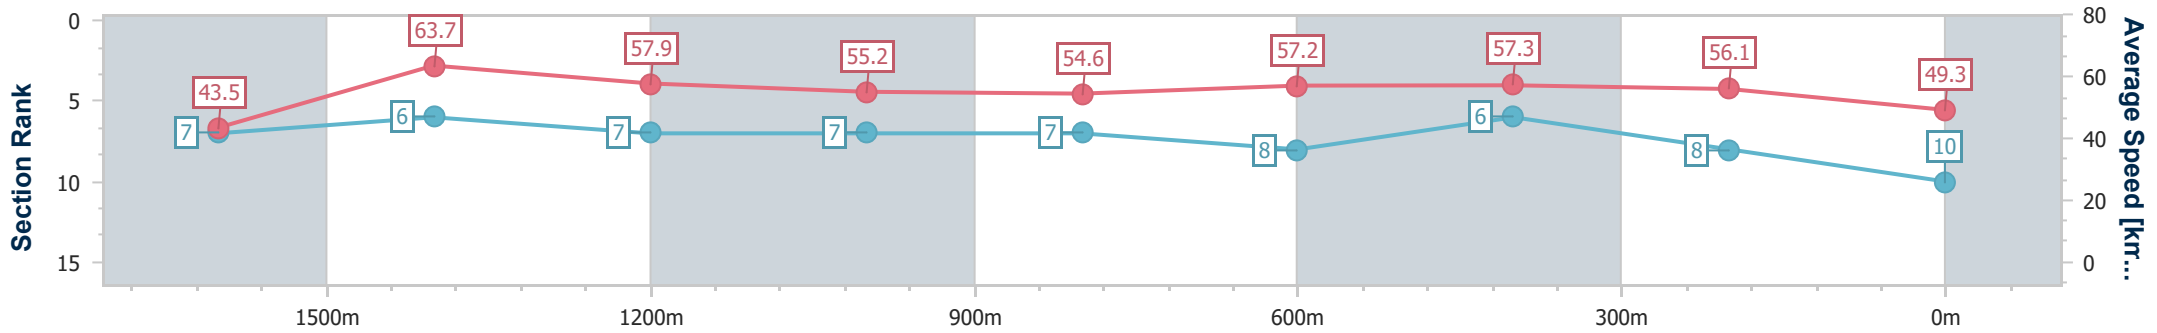

Toowoomba QLD Professional  
Race 7: SHERRIN RENTALS Maiden Plate - 1890m

03 February 2024 - 20:55

Track Rating: Good 4 , Weather: , Rail Position: +5m Entire

Section	Overall	1600m	1400m	1200m	1000m	800m	600m	400m	200m
Section Times	2:05.74 [9] (0:24.59)	1:41.15 [10] (0:11.30)	1:29.85 [9] (0:12.40)	1:17.45 [10] (0:13.02)	1:04.43 [10] (0:13.13)	0:51.30 [10] (0:12.48)	0:38.82 [10] (0:13.16)	0:25.66 [10] (0:12.92)	0:12.74 [10] (0:12.74)
Average Speed [km/h]	42.2	63.5	58.5	55.3	55.2	58.6	55.7	55.5	56.6
Top Speed [km/h]	62.3	64.4	63.2	58.5	58.1	59.2	58.2	56.7	57.0
Avg. Dist. to Rail [m]	4.0	0.4	1.5	1.6	1.6	4.8	3.5	1.7	3.6
Avg. Stride Freq. [Hz]	2.2	2.2	2.1	2.1	2.1	2.2	2.2	2.1	2.2
Avg. Stride Length [m]	5.5	7.9	7.6	7.3	7.3	7.4	7.1	7.2	7.2

- [ ] Ranking at each section and finish
- .-.- No data available at this section
- NA No data available

Horse/Jockey Name	Time For Jack
Final Rank	10
Fastest Section Time (Section)	0:11.30 (1600m)
Top Speed [km/h] (Section)	65.6 (1600m)
Race State	Finished

Toowoomba QLD Professional  
Race 7: SHERRIN RENTALS Maiden Plate - 1890m

03 February 2024 - 20:55

Track Rating: Good 4 , Weather: , Rail Position: +5m Entire

Section	Overall	1600m	1400m	1200m	1000m	800m	600m	400m	200m
Section Times	2:07.01 [10] (0:23.93)	1:43.08 [7] (0:11.30)	1:31.78 [6] (0:12.54)	1:19.24 [7] (0:13.05)	1:06.19 [7] (0:13.25)	0:52.94 [7] (0:12.68)	0:40.26 [8] (0:12.73)	0:27.53 [6] (0:12.96)	0:14.57 [8] (0:14.57)
Average Speed [km/h]	43.5	63.7	57.9	55.2	54.6	57.2	57.3	56.1	49.3
Top Speed [km/h]	65.5	65.6	60.7	56.6	55.8	58.6	58.2	57.2	53.6
Avg. Dist. to Rail [m]	3.5	0.5	1.4	2.4	1.5	2.7	2.9	2.6	3.3
Avg. Stride Freq. [Hz]	2.1	2.2	2.1	2.1	2.1	2.2	2.2	2.2	2.0
Avg. Stride Length [m]	5.7	8.0	7.6	7.3	7.2	7.4	7.2	7.2	6.7