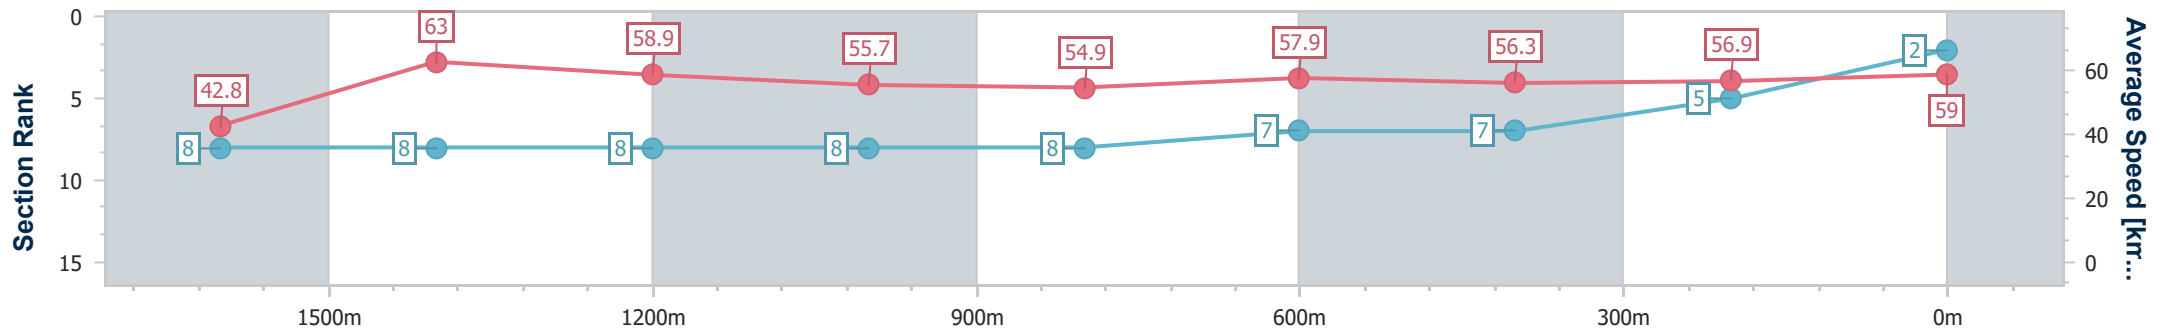

Toowoomba QLD Professional

Race 7: SHERRIN RENTALS Maiden Plate - 1890m

03 February 2024 - 20:55

Track Rating: Good 4 , Weather: , Rail Position: +5m Entire

Section	Overall	1600m	1400m	1200m	1000m	800m	600m	400m	200m
Section Times	2:04.41 [2] (0:24.25)	1:40.16 [8] (0:11.44)	1:28.72 [8] (0:12.33)	1:16.39 [8] (0:12.95)	1:03.44 [8] (0:13.12)	0:50.32 [8] (0:12.50)	0:37.82 [7] (0:12.91)	0:24.91 [7] (0:12.72)	0:12.19 [5] (0:12.19)
Average Speed [km/h]	42.8	63.0	58.9	55.7	54.9	57.9	56.3	56.9	59.0
Top Speed [km/h]	64.9	64.4	62.2	59.2	57.0	59.2	57.8	58.8	59.7
Avg. Dist. to Rail [m]	4.1	0.6	1.9	1.5	0.7	1.9	2.1	0.7	1.4
Avg. Stride Freq. [Hz]	2.3	2.3	2.3	2.3	2.3	2.3	2.3	2.3	2.3
Avg. Stride Length [m]	5.2	7.5	7.2	6.8	6.7	6.9	6.8	6.9	7.1