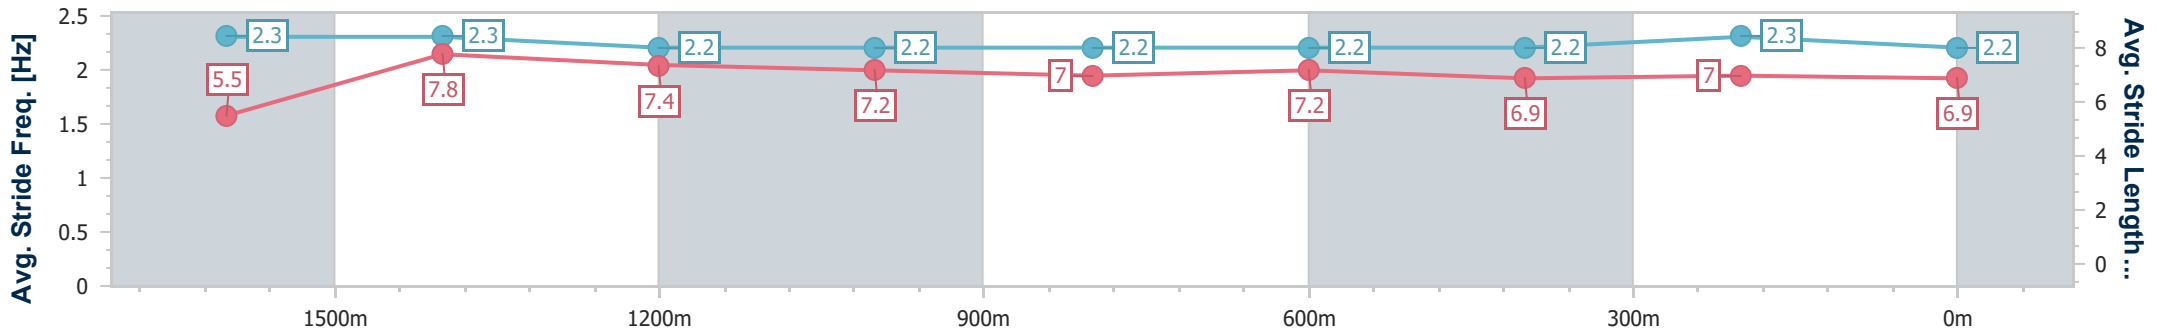

Toowoomba QLD Professional

Race 7: SHERRIN RENTALS Maiden Plate - 1890m

03 February 2024 - 20:55

Track Rating: Good 4 , Weather: , Rail Position: +5m Entire

Section	Overall	1600m	1400m	1200m	1000m	800m	600m	400m	200m
Section Times	2:05.30 [7] (0:23.39)	1:41.91 [4] (0:11.32)	1:30.59 [3] (0:12.67)	1:17.92 [4] (0:12.90)	1:05.02 [3] (0:13.17)	0:51.85 [4] (0:12.82)	0:39.03 [4] (0:13.26)	0:25.77 [8] (0:12.73)	0:13.04 [7] (0:13.04)
Average Speed [km/h]	44.9	64.0	58.1	56.1	55.3	56.9	55.4	56.5	55.2
Top Speed [km/h]	65.1	65.3	60.0	57.9	57.0	57.7	57.2	57.8	57.6
Avg. Dist. to Rail [m]	5.2	2.0	4.4	4.7	3.4	4.2	3.5	0.4	1.5
Avg. Stride Freq. [Hz]	2.3	2.3	2.2	2.2	2.2	2.2	2.2	2.3	2.2
Avg. Stride Length [m]	5.5	7.8	7.4	7.2	7.0	7.2	6.9	7.0	6.9

- [ ] Ranking at each section and finish
- .-.- No data available at this section
- NA No data available

Horse/Jockey Name	In The Picture
Final Rank	8
Fastest Section Time (Section)	0:11.38 (1600m)
Top Speed [km/h] (Section)	64.9 (Overall)
Race State	Finished