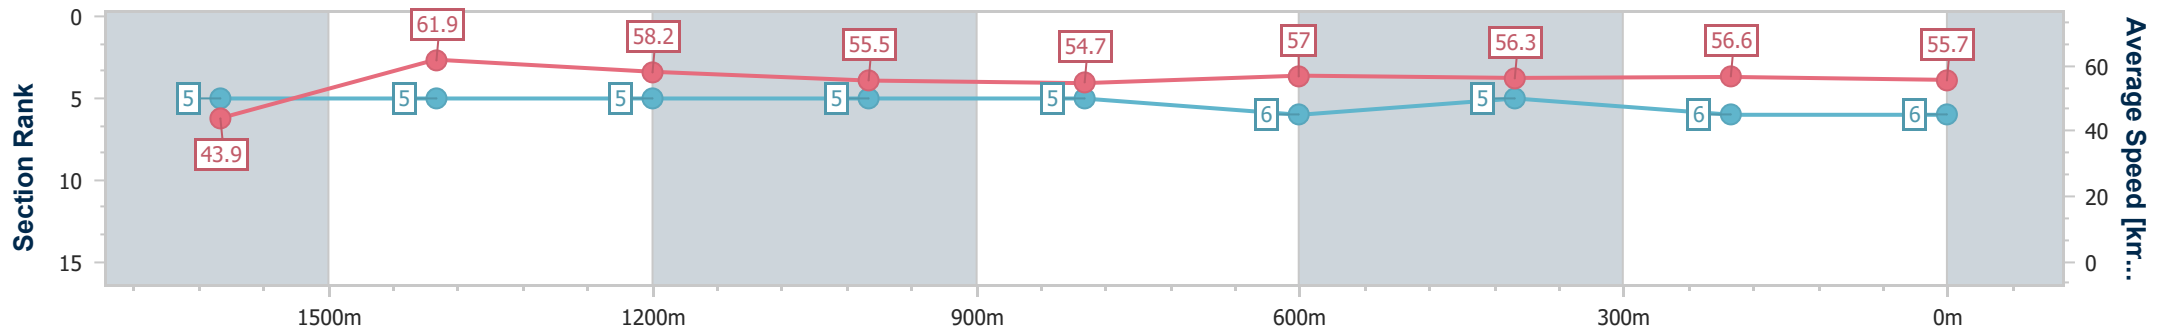

Toowoomba QLD Professional

Race 7: SHERRIN RENTALS Maiden Plate - 1890m

03 February 2024 - 20:55

Track Rating: Good 4 , Weather: , Rail Position: +5m Entire

Section	Overall	1600m	1400m	1200m	1000m	800m	600m	400m	200m
Section Times	2:05.13 [6] (0:23.40)	1:41.73 [5] (0:11.56)	1:30.17 [5] (0:12.56)	1:17.61 [5] (0:13.00)	1:04.61 [5] (0:13.22)	0:51.39 [5] (0:12.75)	0:38.64 [6] (0:12.95)	0:25.69 [5] (0:12.80)	0:12.89 [6] (0:12.89)
Average Speed [km/h]	43.9	61.9	58.2	55.5	54.7	57.0	56.3	56.6	55.7
Top Speed [km/h]	63.3	63.3	61.3	57.0	56.6	58.1	57.5	57.2	57.1
Avg. Dist. to Rail [m]	5.7	1.0	2.7	3.4	1.7	3.1	2.2	2.0	2.4
Avg. Stride Freq. [Hz]	2.2	2.3	2.2	2.2	2.2	2.2	2.2	2.2	2.2
Avg. Stride Length [m]	5.5	7.6	7.4	7.1	7.0	7.2	7.1	7.1	7.1

- [ ] Ranking at each section and finish
- .-.- No data available at this section
- NA No data available

Horse/Jockey Name	Viscount Sydney
Final Rank	7
Fastest Section Time (Section)	0:11.32 (1600m)
Top Speed [km/h] (Section)	65.3 (1600m)
Race State	Finished