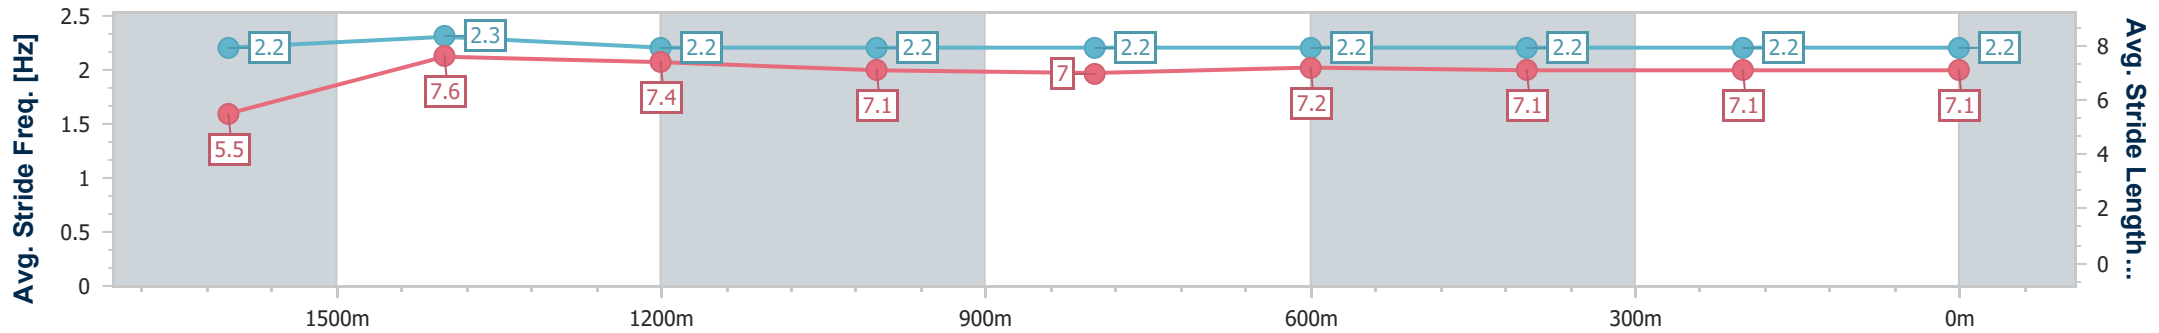

Toowoomba QLD Professional

Race 7: SHERRIN RENTALS Maiden Plate - 1890m

03 February 2024 - 20:55

Track Rating: Good 4 , Weather: , Rail Position: +5m Entire

Section	Overall	1600m	1400m	1200m	1000m	800m	600m	400m	200m
Section Times	2:05.13 [6] (0:23.40)	1:41.73 [5] (0:11.56)	1:30.17 [5] (0:12.56)	1:17.61 [5] (0:13.00)	1:04.61 [5] (0:13.22)	0:51.39 [5] (0:12.75)	0:38.64 [6] (0:12.95)	0:25.69 [5] (0:12.80)	0:12.89 [6] (0:12.89)
Average Speed [km/h]	43.9	61.9	58.2	55.5	54.7	57.0	56.3	56.6	55.7
Top Speed [km/h]	63.3	63.3	61.3	57.0	56.6	58.1	57.5	57.2	57.1
Avg. Dist. to Rail [m]	5.7	1.0	2.7	3.4	1.7	3.1	2.2	2.0	2.4
Avg. Stride Freq. [Hz]	2.2	2.3	2.2	2.2	2.2	2.2	2.2	2.2	2.2
Avg. Stride Length [m]	5.5	7.6	7.4	7.1	7.0	7.2	7.1	7.1	7.1

- [ ] Ranking at each section and finish
- .-.- No data available at this section
- NA No data available

Horse/Jockey Name	Viscount Sydney
Final Rank	7
Fastest Section Time (Section)	0:11.32 (1600m)
Top Speed [km/h] (Section)	65.3 (1600m)
Race State	Finished