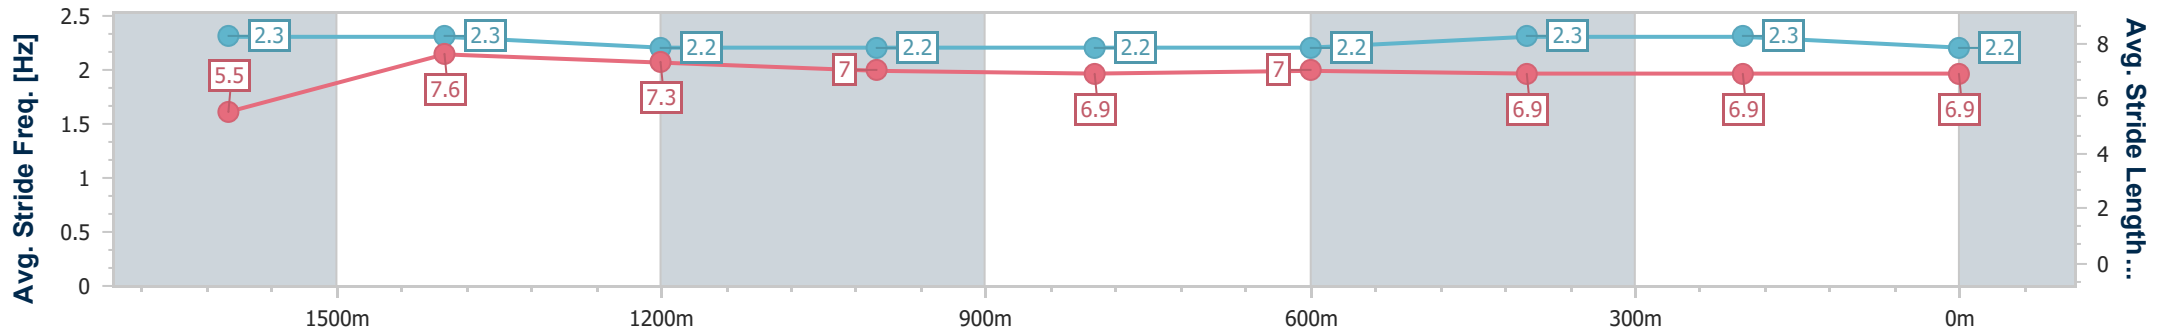

Toowoomba QLD Professional

Race 7: SHERRIN RENTALS Maiden Plate - 1890m

03 February 2024 - 20:55

Track Rating: Good 4 , Weather: , Rail Position: +5m Entire

Section	Overall	1600m	1400m	1200m	1000m	800m	600m	400m	200m
Section Times	2:04.70 [4] (0:22.82)	1:41.88 [1] (0:11.70)	1:30.18 [1] (0:12.58)	1:17.60 [1] (0:13.06)	1:04.54 [2] (0:12.99)	0:51.55 [1] (0:12.83)	0:38.72 [1] (0:13.10)	0:25.62 [2] (0:12.87)	0:12.75 [3] (0:12.75)
Average Speed [km/h]	45.6	61.4	57.6	55.2	55.6	56.3	55.6	56.2	56.5
Top Speed [km/h]	65.4	65.3	58.6	55.8	56.5	57.3	57.0	58.0	57.7
Avg. Dist. to Rail [m]	4.1	0.4	1.2	1.5	1.0	1.4	2.1	2.0	3.0
Avg. Stride Freq. [Hz]	2.3	2.3	2.2	2.2	2.2	2.2	2.3	2.3	2.2
Avg. Stride Length [m]	5.5	7.6	7.3	7.0	6.9	7.0	6.9	6.9	6.9