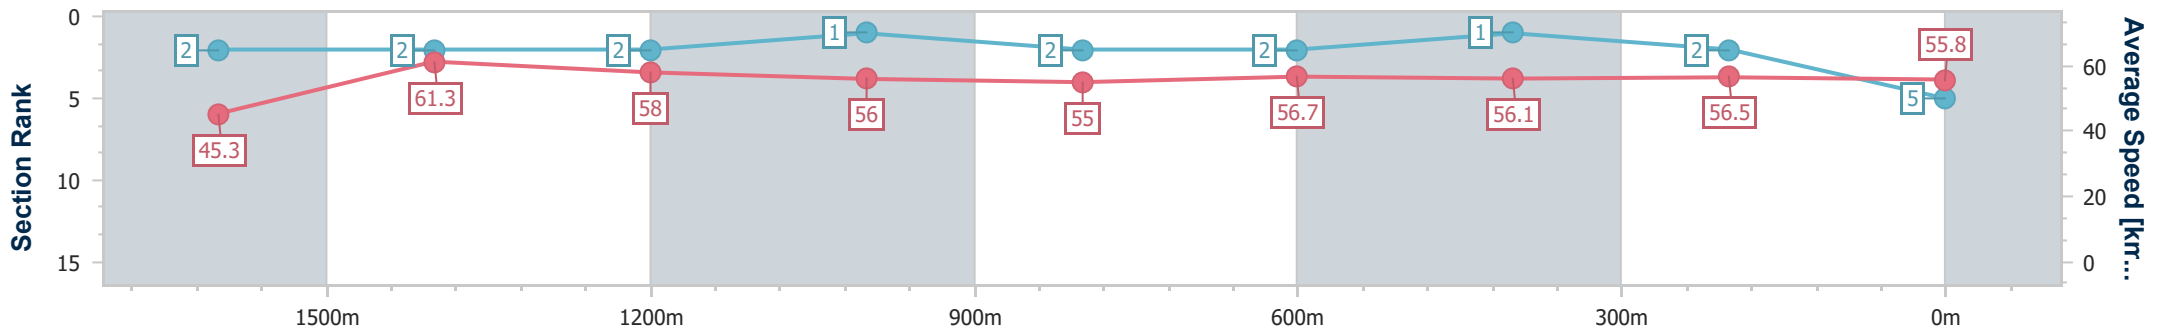

- [ ] Ranking at each section and finish
- .-.- No data available at this section
- NA No data available

Horse/Jockey Name	Hopetoun Sunrise
Final Rank	5
Fastest Section Time (Section)	0:11.68 (1600m)
Top Speed [km/h] (Section)	63.6 (Overall)
Race State	Finished

Toowoomba QLD Professional  
Race 7: SHERRIN RENTALS Maiden Plate - 1890m

03 February 2024 - 20:55

Track Rating: Good 4 , Weather: , Rail Position: +5m Entire

Section	Overall	1600m	1400m	1200m	1000m	800m	600m	400m	200m
Section Times	2:04.74 [5] (0:22.99)	1:41.75 [2] (0:11.68)	1:30.07 [2] (0:12.51)	1:17.56 [2] (0:12.92)	1:04.64 [1] (0:13.18)	0:51.46 [2] (0:12.80)	0:38.66 [2] (0:12.99)	0:25.67 [1] (0:12.81)	0:12.86 [2] (0:12.86)
Average Speed [km/h]	45.3	61.3	58.0	56.0	55.0	56.7	56.1	56.5	55.8
Top Speed [km/h]	63.6	62.6	60.7	57.2	56.1	57.4	57.4	57.3	56.8
Avg. Dist. to Rail [m]	3.7	0.8	1.5	2.3	2.2	2.6	2.3	1.4	1.5
Avg. Stride Freq. [Hz]	2.3	2.2	2.2	2.2	2.2	2.2	2.3	2.3	2.3
Avg. Stride Length [m]	5.5	7.6	7.3	7.1	7.0	7.0	6.9	6.9	6.8