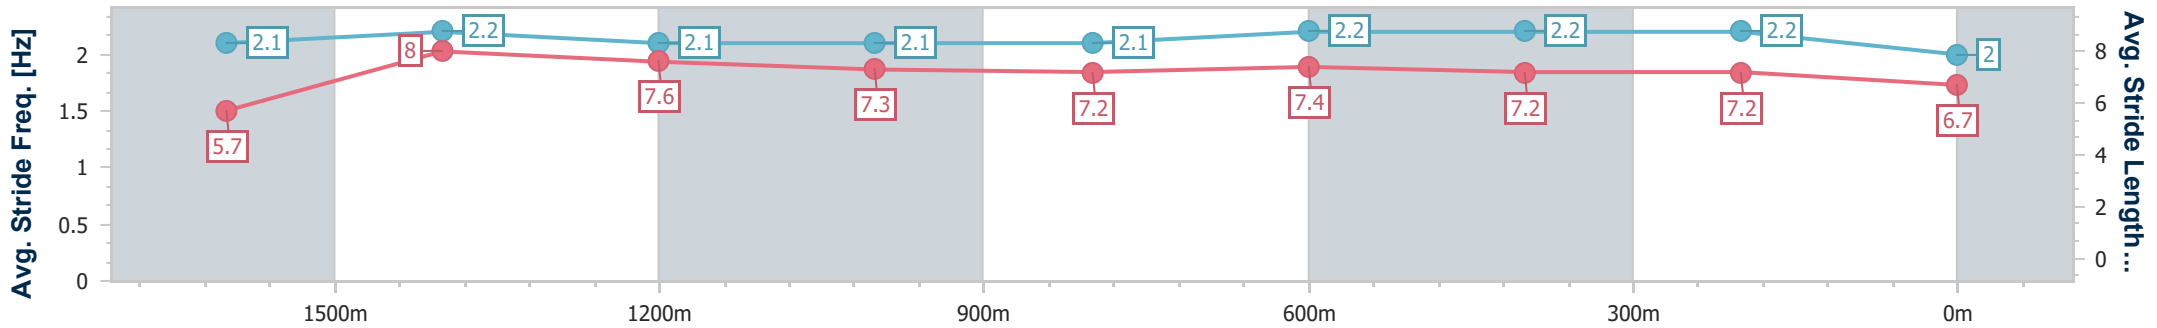

Toowoomba QLD Professional  
Race 7: SHERRIN RENTALS Maiden Plate - 1890m

03 February 2024 - 20:55

Track Rating: Good 4 , Weather: , Rail Position: +5m Entire

Section	Overall	1600m	1400m	1200m	1000m	800m	600m	400m	200m
Section Times	2:05.74 [9] (0:24.59)	1:41.15 [10] (0:11.30)	1:29.85 [9] (0:12.40)	1:17.45 [10] (0:13.02)	1:04.43 [10] (0:13.13)	0:51.30 [10] (0:12.48)	0:38.82 [10] (0:13.16)	0:25.66 [10] (0:12.92)	0:12.74 [10] (0:12.74)
Average Speed [km/h]	42.2	63.5	58.5	55.3	55.2	58.6	55.7	55.5	56.6
Top Speed [km/h]	62.3	64.4	63.2	58.5	58.1	59.2	58.2	56.7	57.0
Avg. Dist. to Rail [m]	4.0	0.4	1.5	1.6	1.6	4.8	3.5	1.7	3.6
Avg. Stride Freq. [Hz]	2.2	2.2	2.1	2.1	2.1	2.2	2.2	2.1	2.2
Avg. Stride Length [m]	5.5	7.9	7.6	7.3	7.3	7.4	7.1	7.2	7.2

- [ ] Ranking at each section and finish
- .-.- No data available at this section
- NA No data available

Horse/Jockey Name	Time For Jack
Final Rank	10
Fastest Section Time (Section)	0:11.30 (1600m)
Top Speed [km/h] (Section)	65.6 (1600m)
Race State	Finished

Toowoomba QLD Professional  
Race 7: SHERRIN RENTALS Maiden Plate - 1890m

03 February 2024 - 20:55

Track Rating: Good 4 , Weather: , Rail Position: +5m Entire

Section	Overall	1600m	1400m	1200m	1000m	800m	600m	400m	200m
Section Times	2:07.01 [10] (0:23.93)	1:43.08 [7] (0:11.30)	1:31.78 [6] (0:12.54)	1:19.24 [7] (0:13.05)	1:06.19 [7] (0:13.25)	0:52.94 [7] (0:12.68)	0:40.26 [8] (0:12.73)	0:27.53 [6] (0:12.96)	0:14.57 [8] (0:14.57)
Average Speed [km/h]	43.5	63.7	57.9	55.2	54.6	57.2	57.3	56.1	49.3
Top Speed [km/h]	65.5	65.6	60.7	56.6	55.8	58.6	58.2	57.2	53.6
Avg. Dist. to Rail [m]	3.5	0.5	1.4	2.4	1.5	2.7	2.9	2.6	3.3
Avg. Stride Freq. [Hz]	2.1	2.2	2.1	2.1	2.1	2.2	2.2	2.2	2.0
Avg. Stride Length [m]	5.7	8.0	7.6	7.3	7.2	7.4	7.2	7.2	6.7