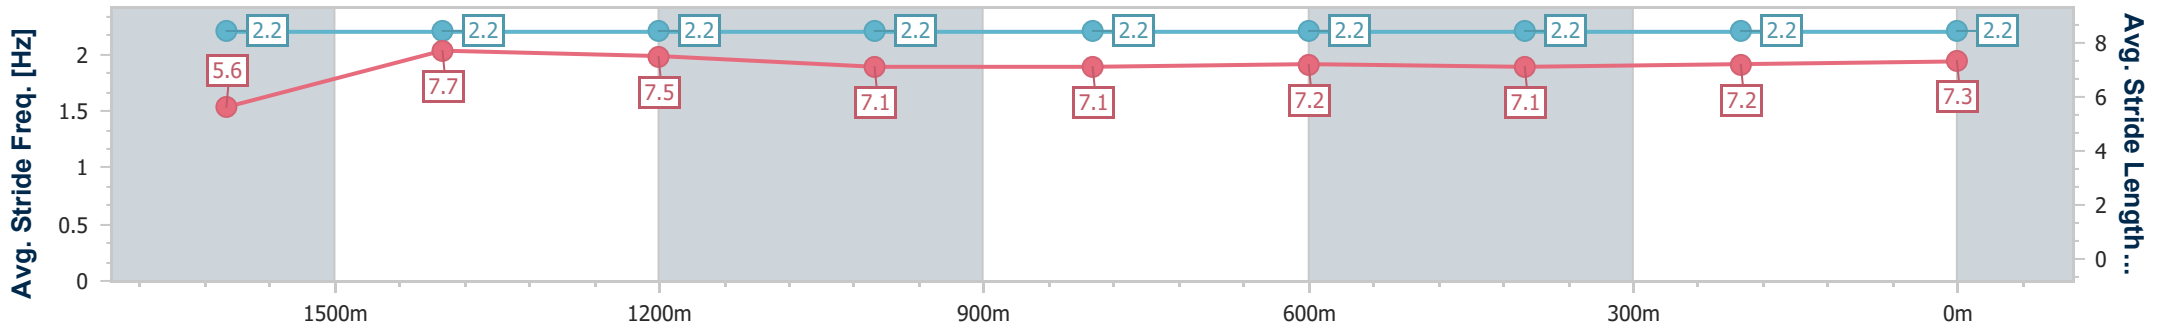

SCN Saddle cloth number  
 DNF Did not finish  
 DNT Did not track

Horse/Jockey Name	Frijoles
Final Rank	1
Fastest Section Time (Section)	0:11.68 (1600m)
Top Speed [km/h] (Section)	64.7 (Overall)
Race State	Finished

Toowoomba QLD Professional  
Race 7: SHERRIN RENTALS Maiden Plate - 1890m

03 February 2024 - 20:55

Track Rating: Good 4 , Weather: , Rail Position: +5m Entire

Section	Overall	1600m	1400m	1200m	1000m	800m	600m	400m	200m
Section Times	2:04.08 [1] (0:23.17)	1:40.91 [3] (0:11.68)	1:29.23 [4] (0:12.48)	1:16.75 [3] (0:12.98)	1:03.77 [4] (0:13.02)	0:50.75 [3] (0:12.77)	0:37.98 [3] (0:13.08)	0:24.90 [3] (0:12.36)	0:12.54 [1] (0:12.54)
Average Speed [km/h]	44.8	61.4	58.2	55.4	55.8	56.6	55.4	58.1	57.3
Top Speed [km/h]	64.7	63.4	59.8	56.6	56.6	58.1	57.0	60.0	59.0
Avg. Dist. to Rail [m]	4.1	0.4	1.2	1.8	1.3	1.6	1.2	0.6	0.1
Avg. Stride Freq. [Hz]	2.2	2.2	2.2	2.2	2.2	2.2	2.2	2.2	2.2
Avg. Stride Length [m]	5.6	7.7	7.5	7.1	7.1	7.2	7.1	7.2	7.3