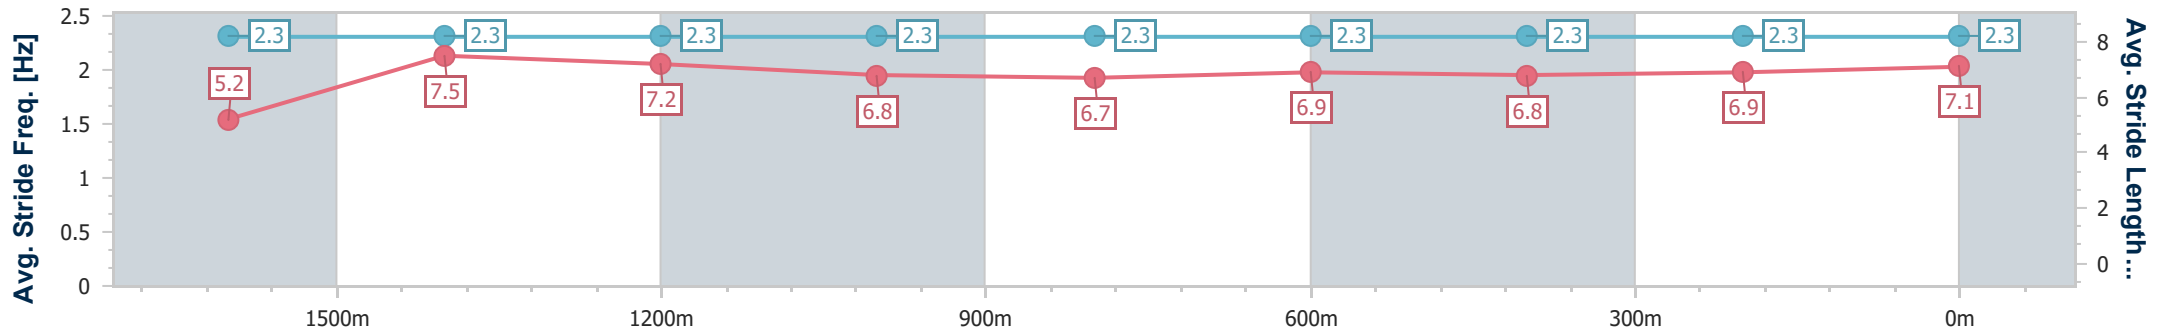

Toowoomba QLD Professional

Race 7: SHERRIN RENTALS Maiden Plate - 1890m

03 February 2024 - 20:55

Track Rating: Good 4 , Weather: , Rail Position: +5m Entire

Section	Overall	1600m	1400m	1200m	1000m	800m	600m	400m	200m
Section Times	2:04.41 [2] (0:24.25)	1:40.16 [8] (0:11.44)	1:28.72 [8] (0:12.33)	1:16.39 [8] (0:12.95)	1:03.44 [8] (0:13.12)	0:50.32 [8] (0:12.50)	0:37.82 [7] (0:12.91)	0:24.91 [7] (0:12.72)	0:12.19 [5] (0:12.19)
Average Speed [km/h]	42.8	63.0	58.9	55.7	54.9	57.9	56.3	56.9	59.0
Top Speed [km/h]	64.9	64.4	62.2	59.2	57.0	59.2	57.8	58.8	59.7
Avg. Dist. to Rail [m]	4.1	0.6	1.9	1.5	0.7	1.9	2.1	0.7	1.4
Avg. Stride Freq. [Hz]	2.3	2.3	2.3	2.3	2.3	2.3	2.3	2.3	2.3
Avg. Stride Length [m]	5.2	7.5	7.2	6.8	6.7	6.9	6.8	6.9	7.1