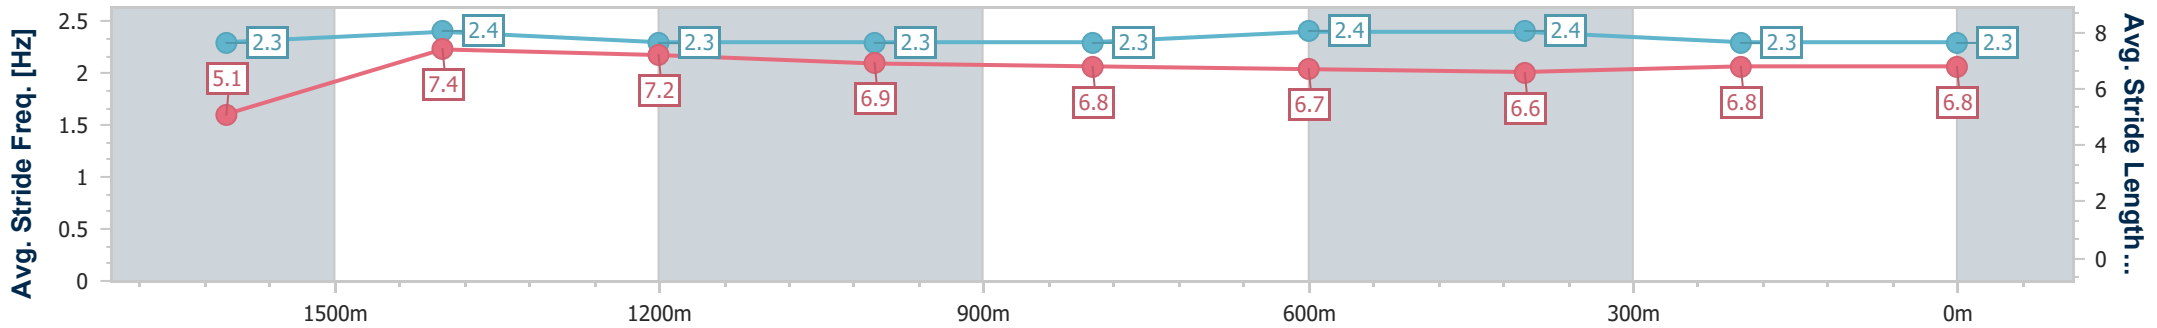

- [ ] Ranking at each section and finish
- .-.- No data available at this section
- NA No data available

Horse/Jockey Name	In The Picture
Final Rank	8
Fastest Section Time (Section)	0:11.38 (1600m)
Top Speed [km/h] (Section)	64.9 (Overall)
Race State	Finished

Toowoomba QLD Professional

Race 7: SHERRIN RENTALS Maiden Plate - 1890m

03 February 2024 - 20:55

Track Rating: Good 4 , Weather: , Rail Position: +5m Entire

Section	Overall	1600m	1400m	1200m	1000m	800m	600m	400m	200m
Section Times	2:05.38 [8] (0:24.52)	1:40.86 [9] (0:11.38)	1:29.48 [10] (0:12.21)	1:17.27 [9] (0:12.90)	1:04.37 [9] (0:13.08)	0:51.29 [9] (0:12.76)	0:38.53 [9] (0:12.99)	0:25.54 [9] (0:12.83)	0:12.71 [9] (0:12.71)
Average Speed [km/h]	42.4	63.0	59.8	56.0	55.8	57.2	56.3	56.5	56.4
Top Speed [km/h]	64.9	64.4	64.0	58.3	57.6	59.0	58.1	58.2	58.2
Avg. Dist. to Rail [m]	4.4	0.9	2.9	4.1	3.1	4.1	2.6	0.9	1.3
Avg. Stride Freq. [Hz]	2.3	2.4	2.3	2.3	2.3	2.4	2.4	2.3	2.3
Avg. Stride Length [m]	5.1	7.4	7.2	6.9	6.8	6.7	6.6	6.8	6.8

- [ ] Ranking at each section and finish
- .-.- No data available at this section
- NA No data available

Horse/Jockey Name	Rodeo Legend
Final Rank	9
Fastest Section Time (Section)	0:11.30 (1600m)
Top Speed [km/h] (Section)	64.4 (1600m)
Race State	Finished

Toowoomba QLD Professional  
Race 7: SHERRIN RENTALS Maiden Plate - 1890m

03 February 2024 - 20:55

Track Rating: Good 4 , Weather: , Rail Position: +5m Entire

Section	Overall	1600m	1400m	1200m	1000m	800m	600m	400m	200m
Section Times	2:05.74 [9] (0:24.59)	1:41.15 [10] (0:11.30)	1:29.85 [9] (0:12.40)	1:17.45 [10] (0:13.02)	1:04.43 [10] (0:13.13)	0:51.30 [10] (0:12.48)	0:38.82 [10] (0:13.16)	0:25.66 [10] (0:12.92)	0:12.74 [10] (0:12.74)
Average Speed [km/h]	42.2	63.5	58.5	55.3	55.2	58.6	55.7	55.5	56.6
Top Speed [km/h]	62.3	64.4	63.2	58.5	58.1	59.2	58.2	56.7	57.0
Avg. Dist. to Rail [m]	4.0	0.4	1.5	1.6	1.6	4.8	3.5	1.7	3.6
Avg. Stride Freq. [Hz]	2.2	2.2	2.1	2.1	2.1	2.2	2.2	2.1	2.2
Avg. Stride Length [m]	5.5	7.9	7.6	7.3	7.3	7.4	7.1	7.2	7.2