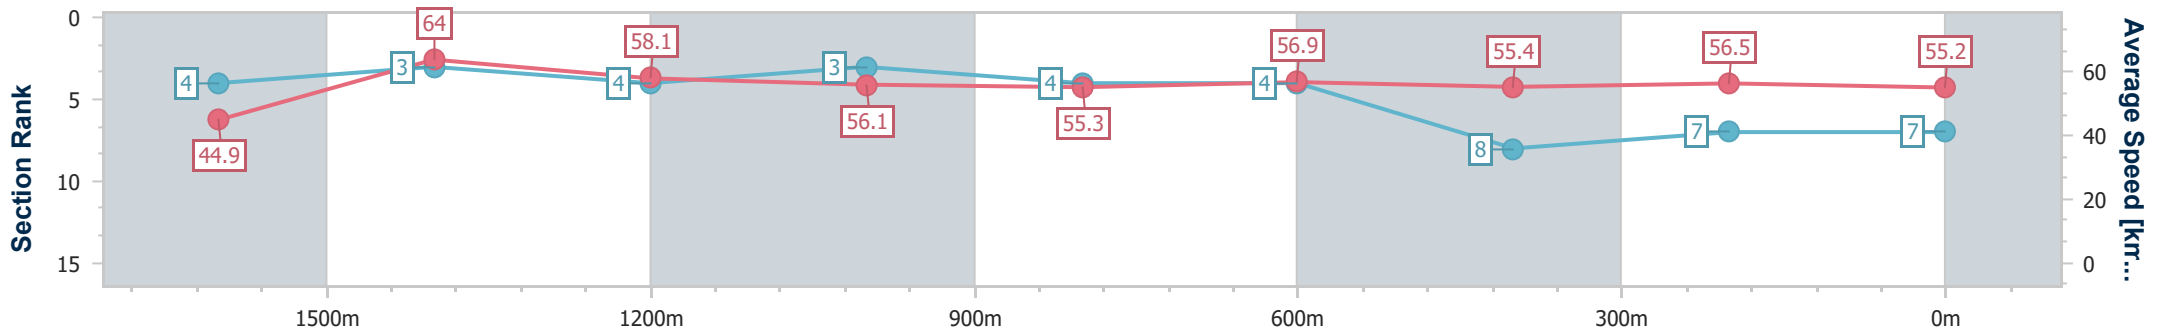

Toowoomba QLD Professional

Race 7: SHERRIN RENTALS Maiden Plate - 1890m

03 February 2024 - 20:55

Track Rating: Good 4 , Weather: , Rail Position: +5m Entire

Section	Overall	1600m	1400m	1200m	1000m	800m	600m	400m	200m
Section Times	2:05.30 [7] (0:23.39)	1:41.91 [4] (0:11.32)	1:30.59 [3] (0:12.67)	1:17.92 [4] (0:12.90)	1:05.02 [3] (0:13.17)	0:51.85 [4] (0:12.82)	0:39.03 [4] (0:13.26)	0:25.77 [8] (0:12.73)	0:13.04 [7] (0:13.04)
Average Speed [km/h]	44.9	64.0	58.1	56.1	55.3	56.9	55.4	56.5	55.2
Top Speed [km/h]	65.1	65.3	60.0	57.9	57.0	57.7	57.2	57.8	57.6
Avg. Dist. to Rail [m]	5.2	2.0	4.4	4.7	3.4	4.2	3.5	0.4	1.5
Avg. Stride Freq. [Hz]	2.3	2.3	2.2	2.2	2.2	2.2	2.2	2.3	2.2
Avg. Stride Length [m]	5.5	7.8	7.4	7.2	7.0	7.2	6.9	7.0	6.9

- [ ] Ranking at each section and finish
- .-.- No data available at this section
- NA No data available

Horse/Jockey Name	In The Picture
Final Rank	8
Fastest Section Time (Section)	0:11.38 (1600m)
Top Speed [km/h] (Section)	64.9 (Overall)
Race State	Finished