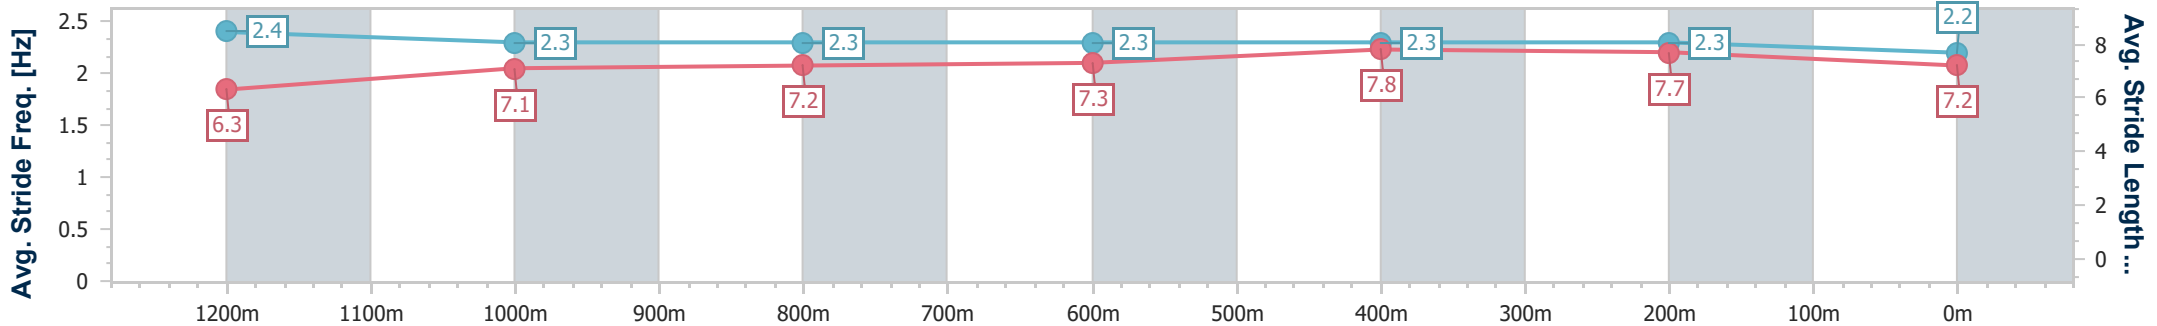

Section	Overall	1200m	1000m	800m	600m	400m	200m
Section Times	1:25.69 [6] (0:14.39)	1:11.30 [1] (0:12.03)	0:59.27 [3] (0:12.18)	0:47.09 [3] (0:12.01)	0:35.08 [4] (0:11.22)	0:23.86 [3] (0:11.29)	0:12.57 [3] (0:12.57)
Average Speed [km/h]	50.0	60.0	59.4	59.9	64.1	63.9	57.5
Top Speed [km/h]	61.2	60.7	61.2	62.0	66.9	66.8	60.6
Avg. Dist. to Rail [m]	1.8	1.5	0.8	0.4	0.4	2.3	1.8
Avg. Stride Freq. [Hz]	2.4	2.3	2.3	2.3	2.3	2.3	2.2
Avg. Stride Length [m]	6.3	7.1	7.2	7.3	7.8	7.7	7.2