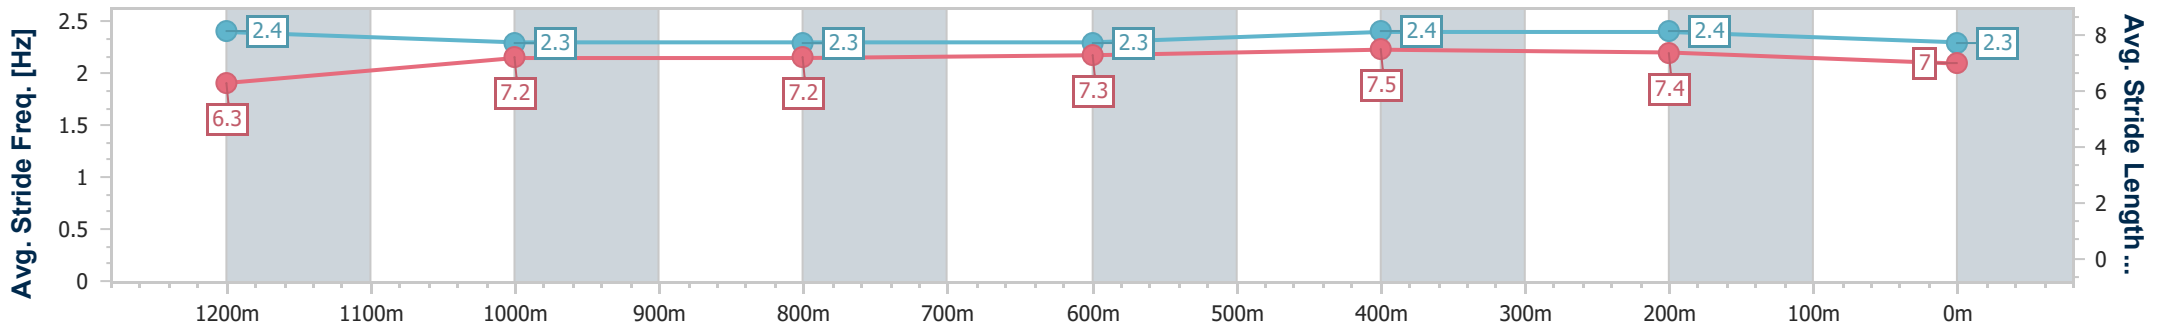

07 February 2024 - 15:24

BRISBANE RACING CLUB

Track Rating: Good 4, Weather: Fine, Rail Position: +9.5 Entire

Section	Overall	1200m	1000m	800m	600m	400m	200m
Section Times	1:24.81 [1] (0:14.43)	1:10.38 [2] (0:11.96)	0:58.42 [1] (0:12.17)	0:46.25 [2] (0:11.81)	0:34.44 [2] (0:11.17)	0:23.27 [2] (0:11.08)	0:12.19 [2] (0:12.19)
Average Speed [km/h]	50.0	60.3	60.1	61.6	64.8	65.1	59.2
Top Speed [km/h]	60.5	61.4	61.2	62.5	66.7	66.9	62.5
Avg. Dist. to Rail [m]	3.2	2.7	2.8	2.4	1.5	1.5	0.4
Avg. Stride Freq. [Hz]	2.4	2.3	2.3	2.3	2.4	2.4	2.3
Avg. Stride Length [m]	6.3	7.2	7.2	7.3	7.5	7.4	7.0