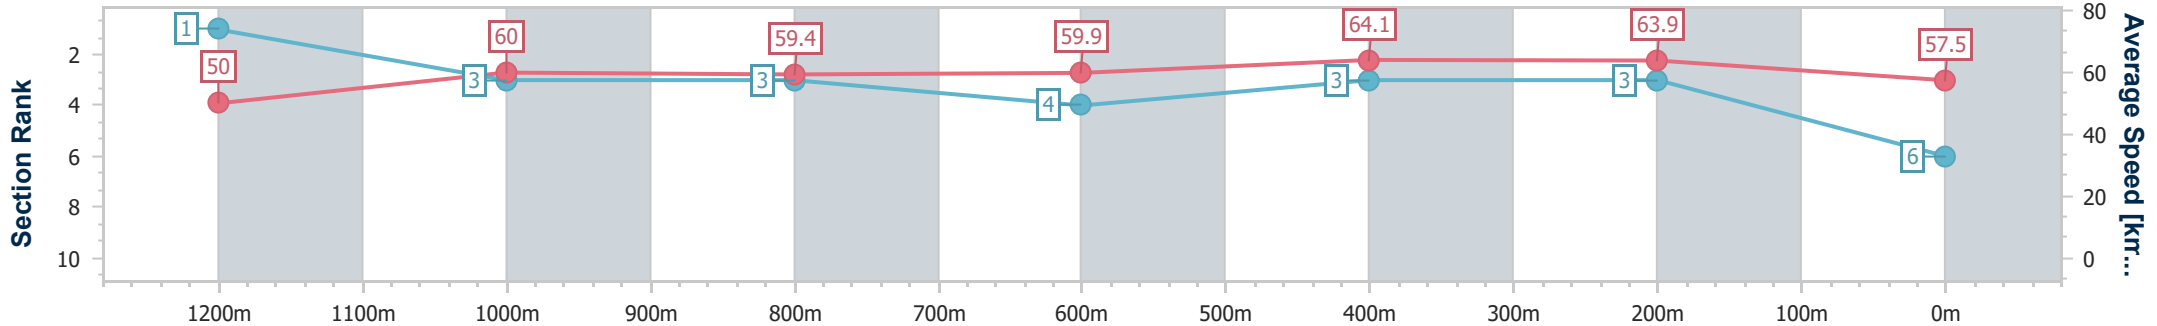

Section	Overall	1200m	1000m	800m	600m	400m	200m
Section Times	1:25.69 [6] (0:14.39)	1:11.30 [1] (0:12.03)	0:59.27 [3] (0:12.18)	0:47.09 [3] (0:12.01)	0:35.08 [4] (0:11.22)	0:23.86 [3] (0:11.29)	0:12.57 [3] (0:12.57)
Average Speed [km/h]	50.0	60.0	59.4	59.9	64.1	63.9	57.5
Top Speed [km/h]	61.2	60.7	61.2	62.0	66.9	66.8	60.6
Avg. Dist. to Rail [m]	1.8	1.5	0.8	0.4	0.4	2.3	1.8
Avg. Stride Freq. [Hz]	2.4	2.3	2.3	2.3	2.3	2.3	2.2
Avg. Stride Length [m]	6.3	7.1	7.2	7.3	7.8	7.7	7.2