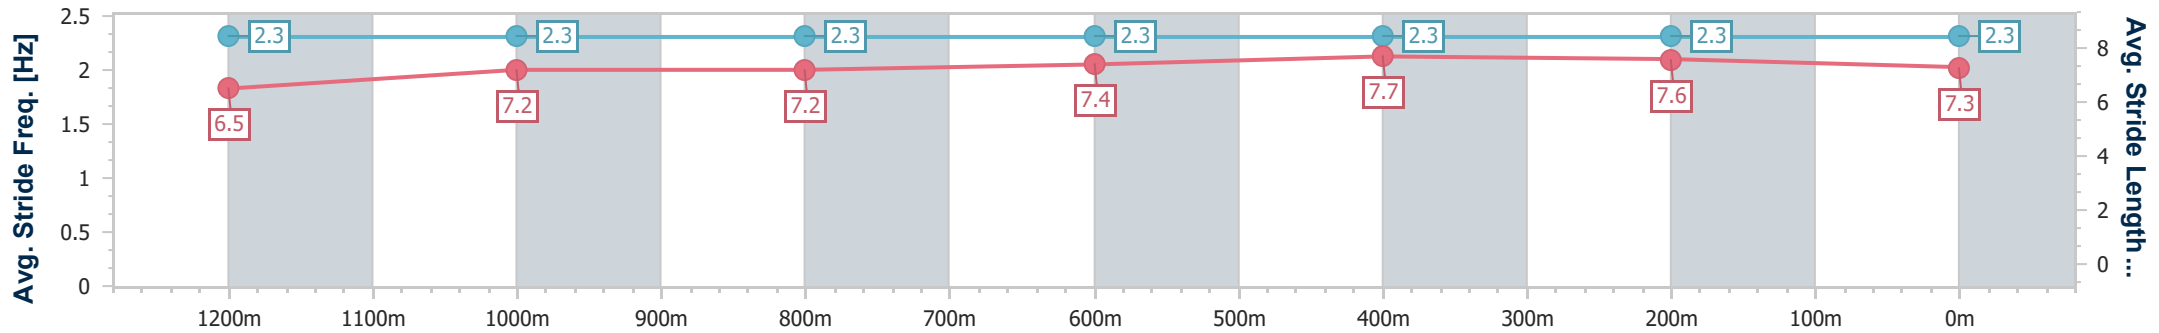

Section	Overall	1200m	1000m	800m	600m	400m	200m
Section Times	1:25.24 [4] (0:14.52)	1:10.72 [3] (0:12.13)	0:58.59 [5] (0:12.15)	0:46.44 [6] (0:12.07)	0:34.37 [6] (0:11.18)	0:23.19 [6] (0:11.24)	0:11.95 [4] (0:11.95)
Average Speed [km/h]	49.7	59.4	59.6	59.9	64.5	64.1	60.1
Top Speed [km/h]	60.2	60.7	60.9	60.8	65.8	65.8	62.4
Avg. Dist. to Rail [m]	1.1	1.5	1.8	0.9	0.4	2.2	3.6
Avg. Stride Freq. [Hz]	2.3	2.3	2.3	2.3	2.3	2.3	2.3
Avg. Stride Length [m]	6.5	7.2	7.2	7.4	7.7	7.6	7.3