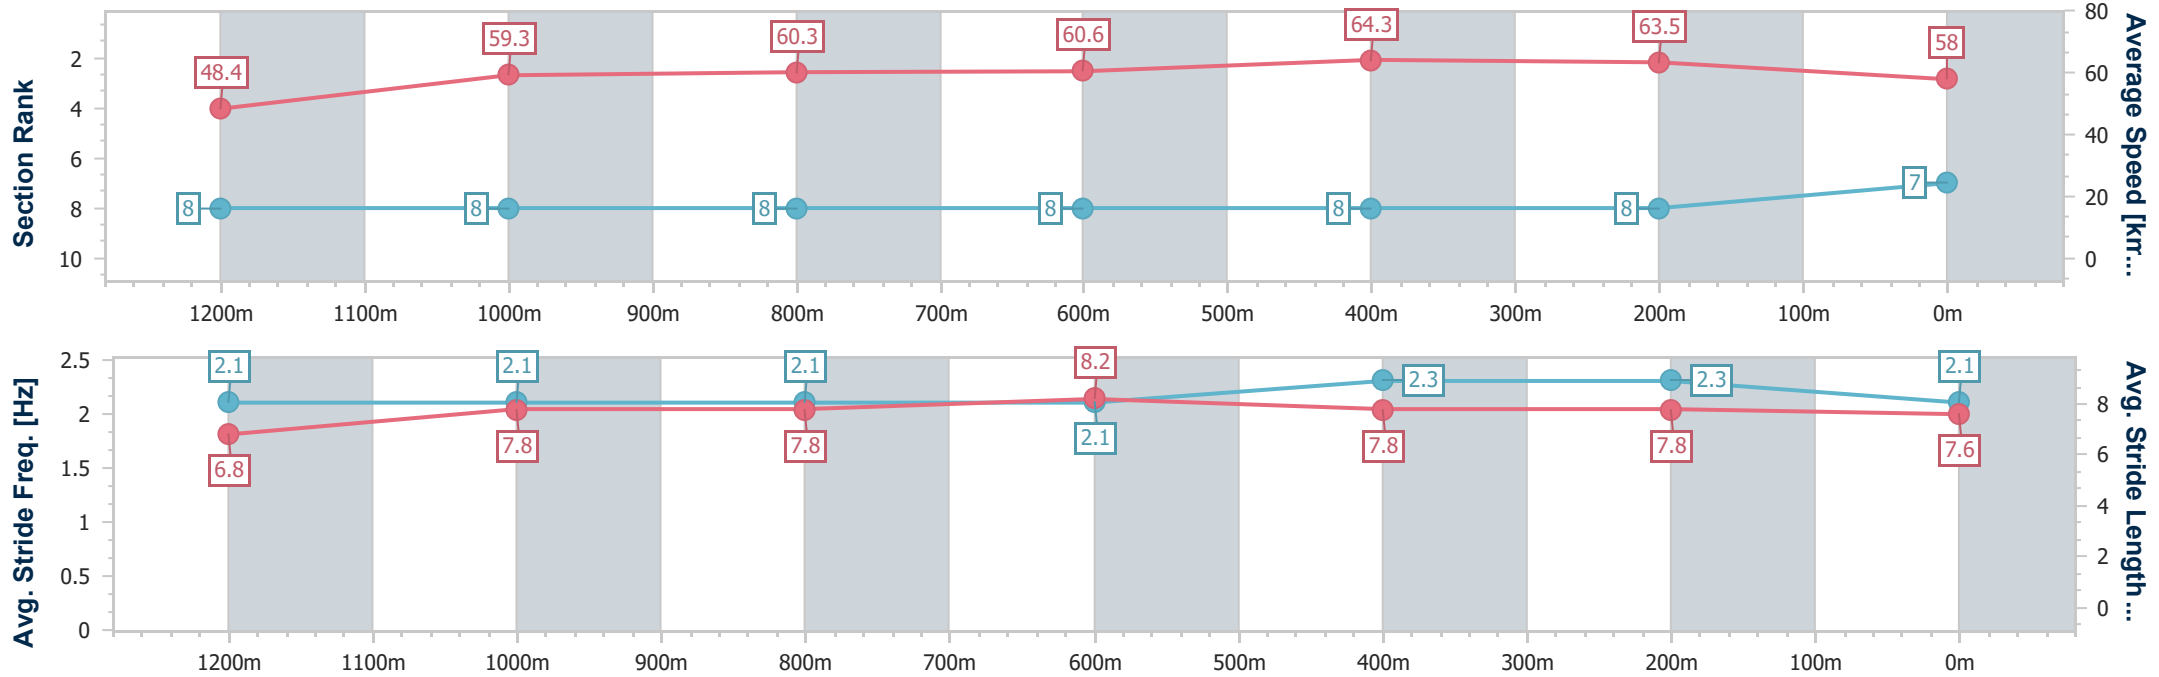

Section	Overall	1200m	1000m	800m	600m	400m	200m
Section Times	1:26.20 [7] (0:14.93)	1:11.27 [8] (0:12.19)	0:59.08 [8] (0:12.07)	0:47.01 [8] (0:11.99)	0:35.02 [8] (0:11.26)	0:23.76 [8] (0:11.37)	0:12.39 [8] (0:12.39)
Average Speed [km/h]	48.4	59.3	60.3	60.6	64.3	63.5	58.0
Top Speed [km/h]	60.8	60.4	61.8	62.2	66.0	65.4	59.9
Avg. Dist. to Rail [m]	3.0	3.1	2.6	1.6	1.5	5.7	5.6
Avg. Stride Freq. [Hz]	2.1	2.1	2.1	2.1	2.3	2.3	2.1
Avg. Stride Length [m]	6.8	7.8	7.8	8.2	7.8	7.8	7.6