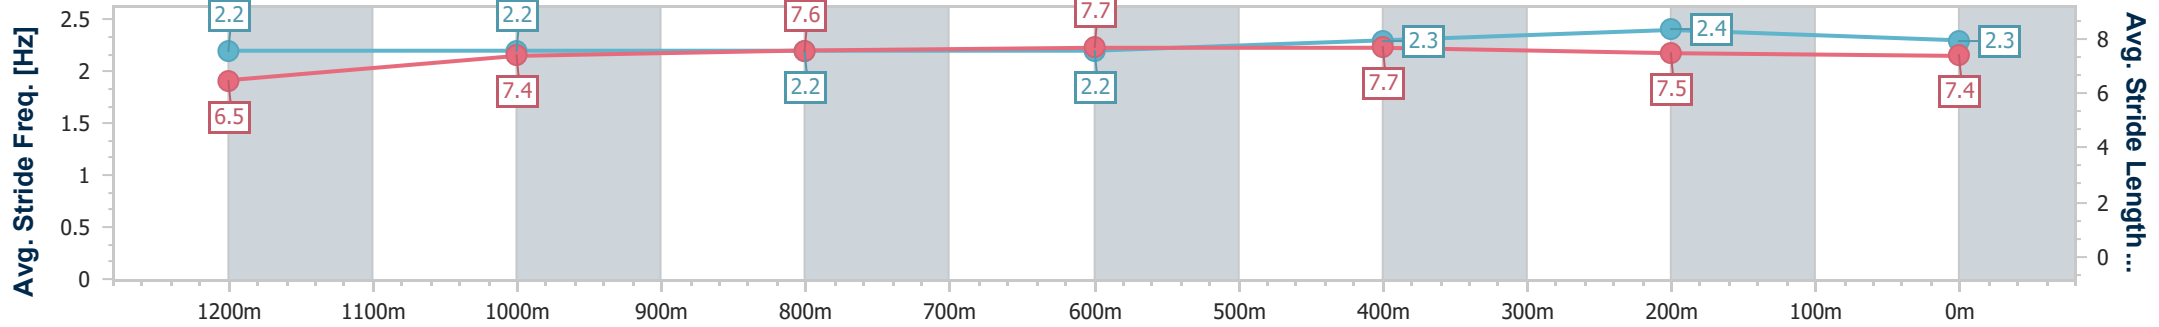

Section	Overall	1200m	1000m	800m	600m	400m	200m
Section Times	1:25.56 [5] (0:15.18)	1:10.38 [9] (0:12.11)	0:58.27 [9] (0:12.00)	0:46.27 [9] (0:11.94)	0:34.33 [9] (0:11.31)	0:23.02 [9] (0:11.10)	0:11.92 [7] (0:11.92)
Average Speed [km/h]	47.6	59.5	60.8	60.8	64.0	64.9	60.3
Top Speed [km/h]	60.8	61.1	61.4	62.0	65.4	65.8	63.7
Avg. Dist. to Rail [m]	1.0	2.0	2.2	1.8	1.8	7.0	6.0
Avg. Stride Freq. [Hz]	2.2	2.2	2.2	2.2	2.3	2.4	2.3
Avg. Stride Length [m]	6.5	7.4	7.6	7.7	7.7	7.5	7.4