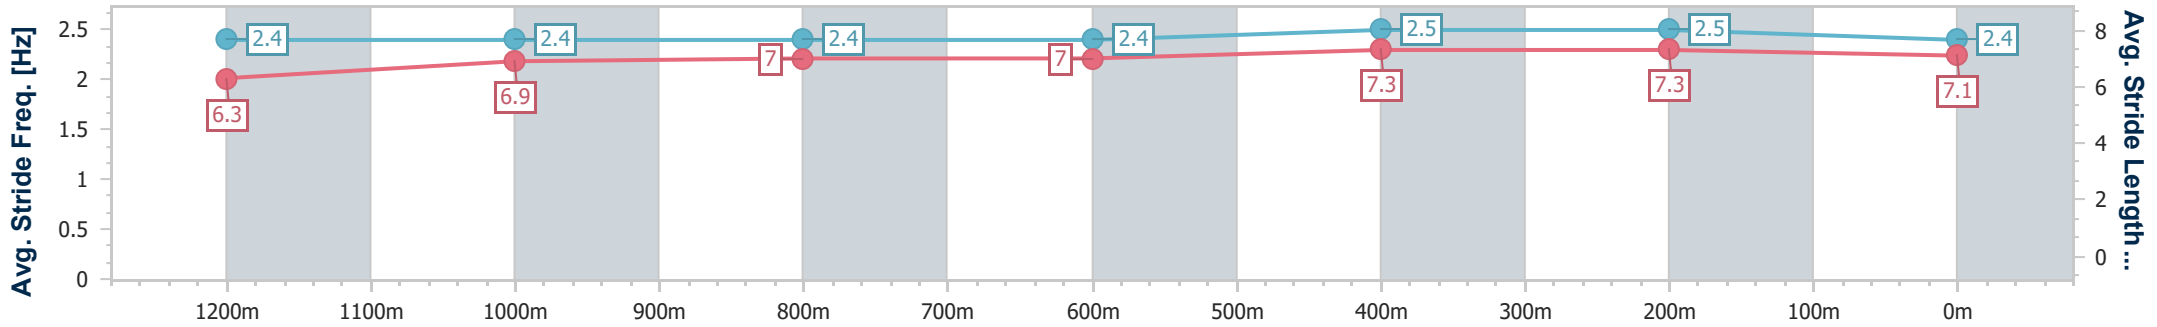

Section	Overall	1200m	1000m	800m	600m	400m	200m
Section Times	1:25.10 [3] (0:14.76)	1:10.34 [6] (0:12.24)	0:58.10 [7] (0:12.12)	0:45.98 [7] (0:12.04)	0:33.94 [7] (0:11.27)	0:22.67 [7] (0:11.01)	0:11.66 [5] (0:11.66)
Average Speed [km/h]	48.9	59.0	59.9	60.0	64.2	65.4	61.7
Top Speed [km/h]	61.1	59.8	61.1	61.2	66.1	66.4	64.1
Avg. Dist. to Rail [m]	1.9	2.0	1.7	1.1	0.6	1.3	0.8
Avg. Stride Freq. [Hz]	2.4	2.4	2.4	2.4	2.5	2.5	2.4
Avg. Stride Length [m]	6.3	6.9	7.0	7.0	7.3	7.3	7.1