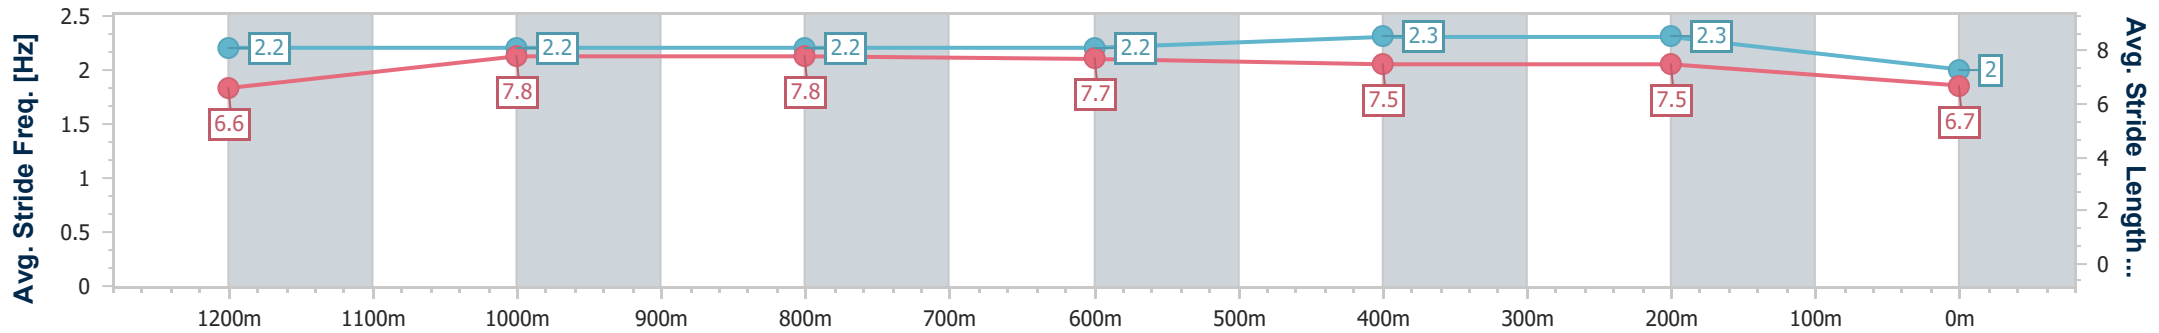

Section	Overall	1200m	1000m	800m	600m	400m	200m
Section Times	1:29.03 [9] (0:14.75)	1:14.28 [5] (0:11.86)	1:02.42 [4] (0:12.17)	0:50.25 [4] (0:11.72)	0:38.53 [3] (0:11.51)	0:27.02 [5] (0:11.81)	0:15.21 [9] (0:15.21)
Average Speed [km/h]	48.9	61.1	60.2	62.1	62.8	60.9	47.4
Top Speed [km/h]	61.2	61.8	60.5	63.7	63.4	63.3	57.3
Avg. Dist. to Rail [m]	6.6	4.2	3.6	2.5	1.4	3.9	3.0
Avg. Stride Freq. [Hz]	2.2	2.2	2.2	2.2	2.3	2.3	2.0
Avg. Stride Length [m]	6.6	7.8	7.8	7.7	7.5	7.5	6.7