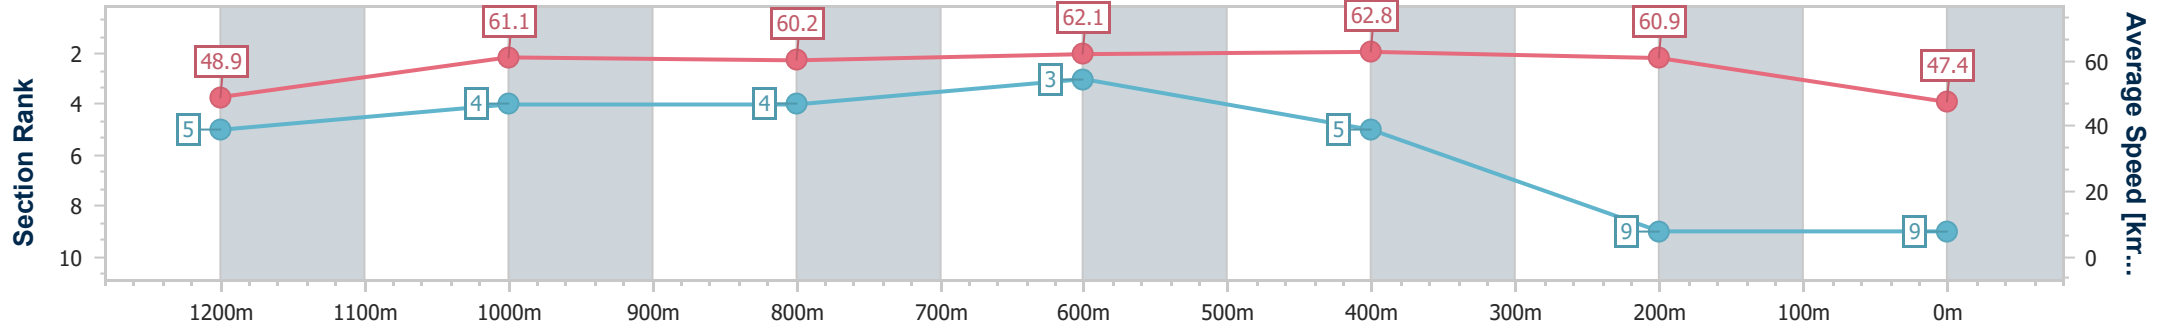

Section	Overall	1200m	1000m	800m	600m	400m	200m
Section Times	1:29.03 [9] (0:14.75)	1:14.28 [5] (0:11.86)	1:02.42 [4] (0:12.17)	0:50.25 [4] (0:11.72)	0:38.53 [3] (0:11.51)	0:27.02 [5] (0:11.81)	0:15.21 [9] (0:15.21)
Average Speed [km/h]	48.9	61.1	60.2	62.1	62.8	60.9	47.4
Top Speed [km/h]	61.2	61.8	60.5	63.7	63.4	63.3	57.3
Avg. Dist. to Rail [m]	6.6	4.2	3.6	2.5	1.4	3.9	3.0
Avg. Stride Freq. [Hz]	2.2	2.2	2.2	2.2	2.3	2.3	2.0
Avg. Stride Length [m]	6.6	7.8	7.8	7.7	7.5	7.5	6.7