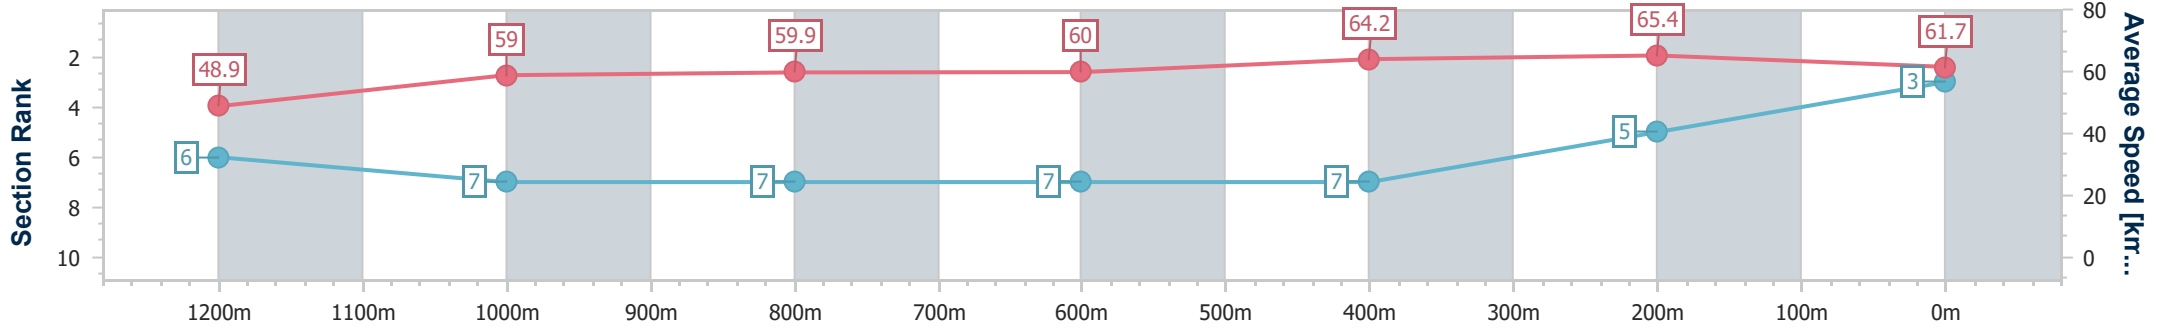

Section	Overall	1200m	1000m	800m	600m	400m	200m
Section Times	1:25.10 [3] (0:14.76)	1:10.34 [6] (0:12.24)	0:58.10 [7] (0:12.12)	0:45.98 [7] (0:12.04)	0:33.94 [7] (0:11.27)	0:22.67 [7] (0:11.01)	0:11.66 [5] (0:11.66)
Average Speed [km/h]	48.9	59.0	59.9	60.0	64.2	65.4	61.7
Top Speed [km/h]	61.1	59.8	61.1	61.2	66.1	66.4	64.1
Avg. Dist. to Rail [m]	1.9	2.0	1.7	1.1	0.6	1.3	0.8
Avg. Stride Freq. [Hz]	2.4	2.4	2.4	2.4	2.5	2.5	2.4
Avg. Stride Length [m]	6.3	6.9	7.0	7.0	7.3	7.3	7.1