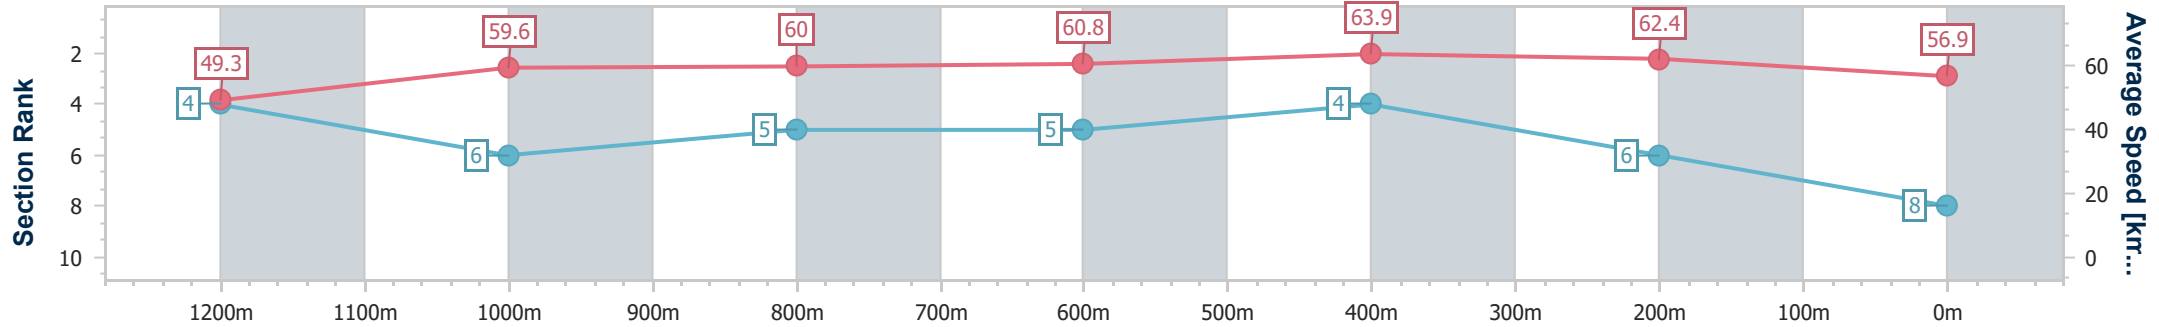

Section	Overall	1200m	1000m	800m	600m	400m	200m
Section Times	1:26.20 [8] (0:14.66)	1:11.54 [4] (0:12.09)	0:59.45 [6] (0:12.05)	0:47.40 [5] (0:11.82)	0:35.58 [5] (0:11.35)	0:24.23 [4] (0:11.51)	0:12.72 [6] (0:12.72)
Average Speed [km/h]	49.3	59.6	60.0	60.8	63.9	62.4	56.9
Top Speed [km/h]	60.5	60.4	61.0	61.6	64.9	64.1	60.1
Avg. Dist. to Rail [m]	1.9	2.1	0.5	0.4	2.1	4.7	2.1
Avg. Stride Freq. [Hz]	2.2	2.1	2.1	2.1	2.2	2.2	2.1
Avg. Stride Length [m]	6.8	7.8	7.9	7.8	7.8	7.8	7.4