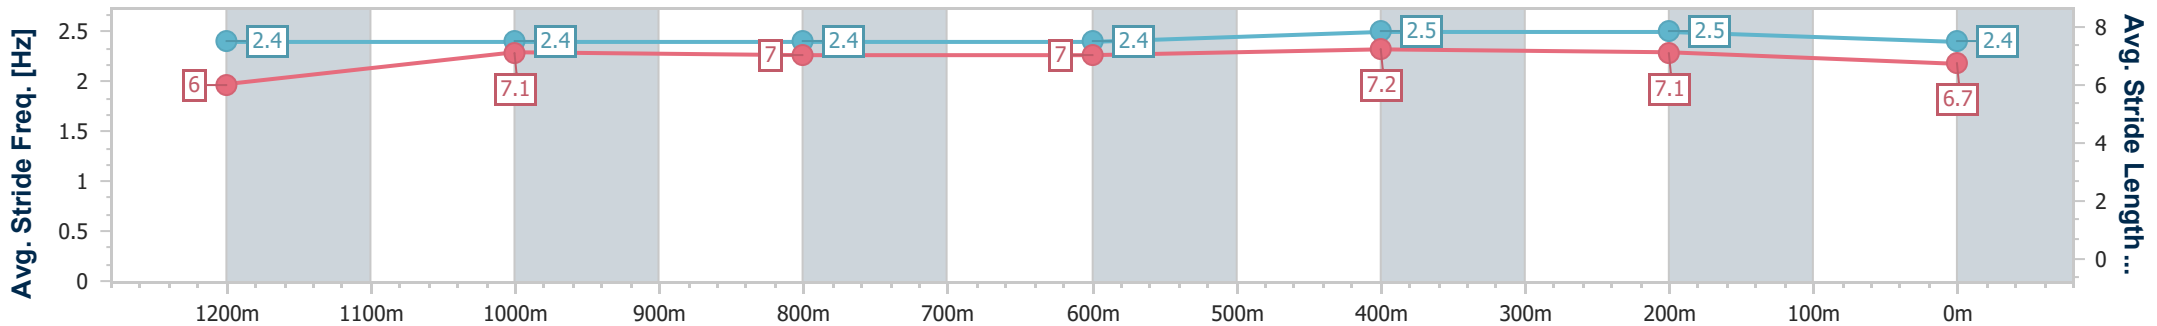

Section	Overall	1200m	1000m	800m	600m	400m	200m
Section Times	1:24.87 [2] (0:14.80)	1:10.07 [7] (0:11.61)	0:58.46 [2] (0:11.91)	0:46.55 [1] (0:11.88)	0:34.67 [1] (0:11.19)	0:23.48 [1] (0:11.13)	0:12.35 [1] (0:12.35)
Average Speed [km/h]	48.8	62.3	60.6	60.6	64.3	64.8	58.4
Top Speed [km/h]	61.6	63.2	62.4	62.4	65.1	66.5	61.6
Avg. Dist. to Rail [m]	3.6	2.5	0.8	0.4	0.4	1.7	1.8
Avg. Stride Freq. [Hz]	2.4	2.4	2.4	2.4	2.5	2.5	2.4
Avg. Stride Length [m]	6.0	7.1	7.0	7.0	7.2	7.1	6.7