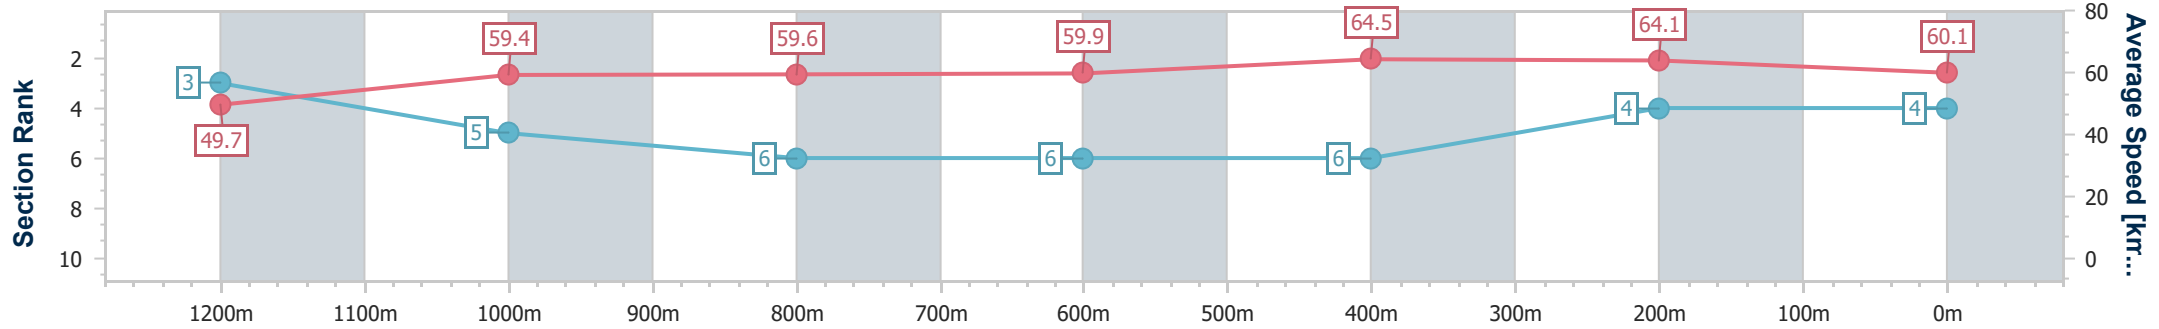

Section	Overall	1200m	1000m	800m	600m	400m	200m
Section Times	1:25.24 [4] (0:14.52)	1:10.72 [3] (0:12.13)	0:58.59 [5] (0:12.15)	0:46.44 [6] (0:12.07)	0:34.37 [6] (0:11.18)	0:23.19 [6] (0:11.24)	0:11.95 [4] (0:11.95)
Average Speed [km/h]	49.7	59.4	59.6	59.9	64.5	64.1	60.1
Top Speed [km/h]	60.2	60.7	60.9	60.8	65.8	65.8	62.4
Avg. Dist. to Rail [m]	1.1	1.5	1.8	0.9	0.4	2.2	3.6
Avg. Stride Freq. [Hz]	2.3	2.3	2.3	2.3	2.3	2.3	2.3
Avg. Stride Length [m]	6.5	7.2	7.2	7.4	7.7	7.6	7.3