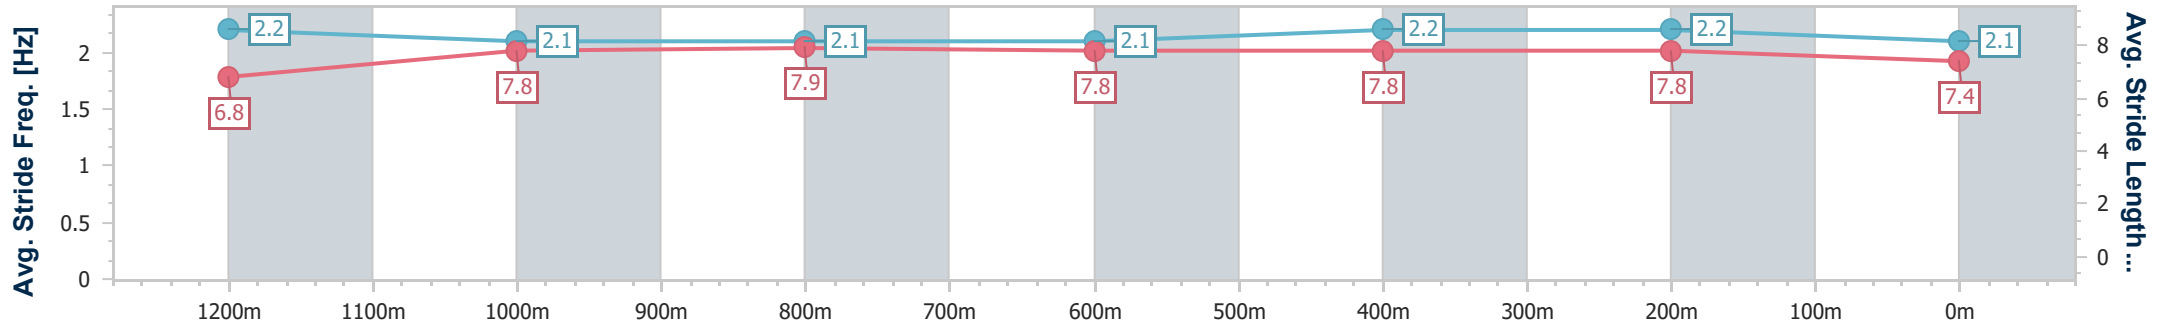

Section	Overall	1200m	1000m	800m	600m	400m	200m
Section Times	1:26.20 [8] (0:14.66)	1:11.54 [4] (0:12.09)	0:59.45 [6] (0:12.05)	0:47.40 [5] (0:11.82)	0:35.58 [5] (0:11.35)	0:24.23 [4] (0:11.51)	0:12.72 [6] (0:12.72)
Average Speed [km/h]	49.3	59.6	60.0	60.8	63.9	62.4	56.9
Top Speed [km/h]	60.5	60.4	61.0	61.6	64.9	64.1	60.1
Avg. Dist. to Rail [m]	1.9	2.1	0.5	0.4	2.1	4.7	2.1
Avg. Stride Freq. [Hz]	2.2	2.1	2.1	2.1	2.2	2.2	2.1
Avg. Stride Length [m]	6.8	7.8	7.9	7.8	7.8	7.8	7.4