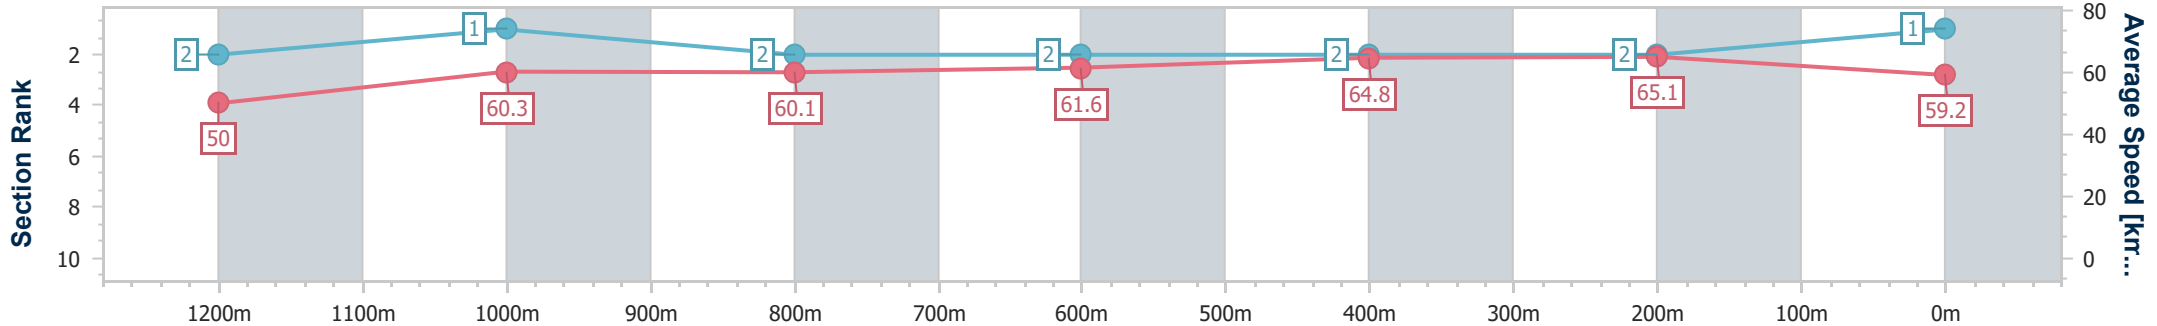

07 February 2024 - 15:24

BRISBANE RACING CLUB

Track Rating: Good 4, Weather: Fine, Rail Position: +9.5 Entire

Section	Overall	1200m	1000m	800m	600m	400m	200m
Section Times	1:24.81 [1] (0:14.43)	1:10.38 [2] (0:11.96)	0:58.42 [1] (0:12.17)	0:46.25 [2] (0:11.81)	0:34.44 [2] (0:11.17)	0:23.27 [2] (0:11.08)	0:12.19 [2] (0:12.19)
Average Speed [km/h]	50.0	60.3	60.1	61.6	64.8	65.1	59.2
Top Speed [km/h]	60.5	61.4	61.2	62.5	66.7	66.9	62.5
Avg. Dist. to Rail [m]	3.2	2.7	2.8	2.4	1.5	1.5	0.4
Avg. Stride Freq. [Hz]	2.4	2.3	2.3	2.3	2.4	2.4	2.3
Avg. Stride Length [m]	6.3	7.2	7.2	7.3	7.5	7.4	7.0