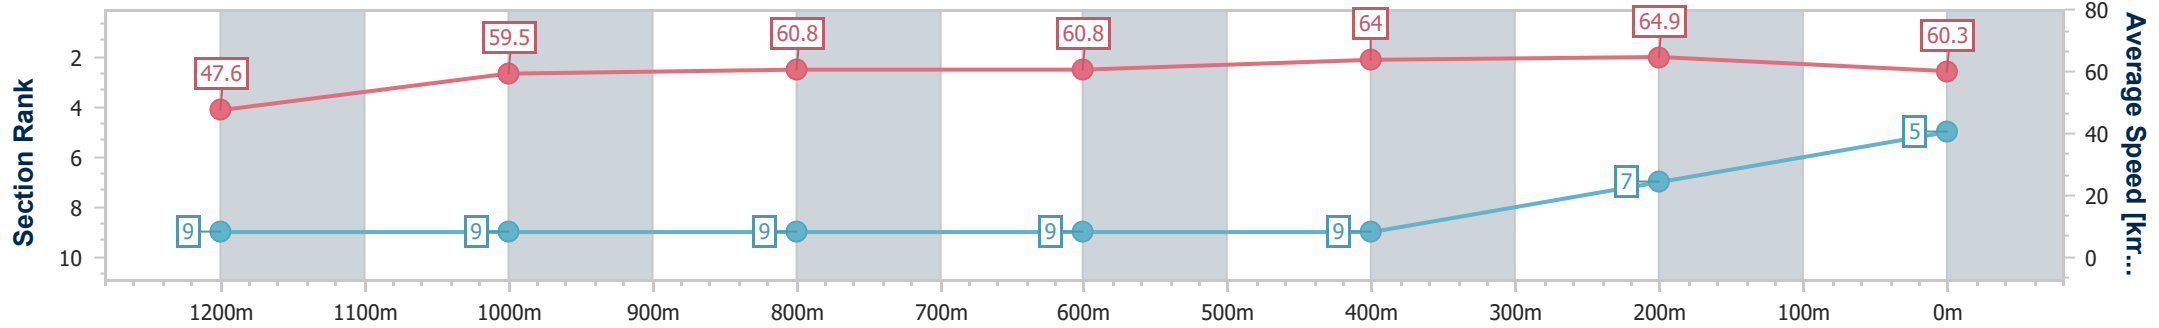

Section	Overall	1200m	1000m	800m	600m	400m	200m
Section Times	1:25.56 [5] (0:15.18)	1:10.38 [9] (0:12.11)	0:58.27 [9] (0:12.00)	0:46.27 [9] (0:11.94)	0:34.33 [9] (0:11.31)	0:23.02 [9] (0:11.10)	0:11.92 [7] (0:11.92)
Average Speed [km/h]	47.6	59.5	60.8	60.8	64.0	64.9	60.3
Top Speed [km/h]	60.8	61.1	61.4	62.0	65.4	65.8	63.7
Avg. Dist. to Rail [m]	1.0	2.0	2.2	1.8	1.8	7.0	6.0
Avg. Stride Freq. [Hz]	2.2	2.2	2.2	2.2	2.3	2.4	2.3
Avg. Stride Length [m]	6.5	7.4	7.6	7.7	7.7	7.5	7.4