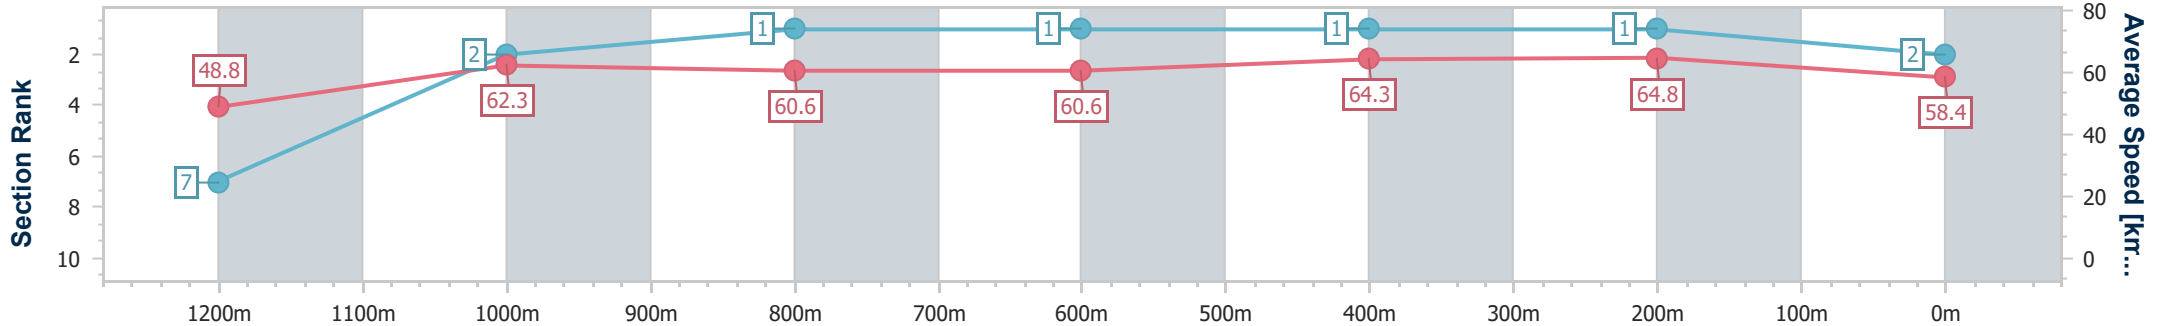

Section	Overall	1200m	1000m	800m	600m	400m	200m
Section Times	1:24.87 [2] (0:14.80)	1:10.07 [7] (0:11.61)	0:58.46 [2] (0:11.91)	0:46.55 [1] (0:11.88)	0:34.67 [1] (0:11.19)	0:23.48 [1] (0:11.13)	0:12.35 [1] (0:12.35)
Average Speed [km/h]	48.8	62.3	60.6	60.6	64.3	64.8	58.4
Top Speed [km/h]	61.6	63.2	62.4	62.4	65.1	66.5	61.6
Avg. Dist. to Rail [m]	3.6	2.5	0.8	0.4	0.4	1.7	1.8
Avg. Stride Freq. [Hz]	2.4	2.4	2.4	2.4	2.5	2.5	2.4
Avg. Stride Length [m]	6.0	7.1	7.0	7.0	7.2	7.1	6.7