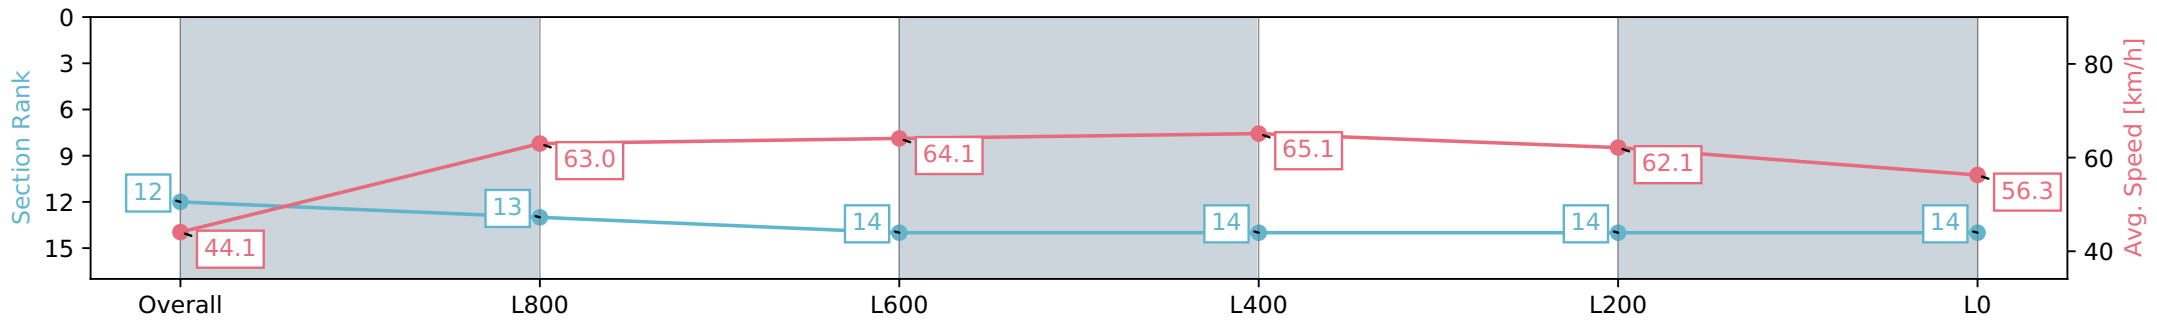

Horse/Jockey Name	EUROSKATER
Finish Rank	12
Fastest Section Time (Section)	0:08.18 (Overall)
Top Speed [km/h] (Section)	67.3 (L1000)
Race State	Finished

Rockhampton QLD - Professional
Race 3: FARM AND GARDEN PRODUCTS Maiden Plate - 1100m
16 February 2024 - 1:24PM
Track Rating: Soft 7, Weather: Showers, Rail Position: +3.5m

Section	Overall	L1000	L800	L600	L400	L200
Section Times	1:06.83 [12] (0:08.18)	0:58.65 [13] (0:11.57)	0:47.07 [14] (0:11.60)	0:35.47 [14] (0:11.08)	0:24.39 [14] (0:11.61)	0:12.78 [14] (0:12.78)
Average Speed [km/h]	44.1	63.0	64.1	65.1	62.1	56.3
Top Speed [km/h]	60.1	67.3	67.0	66.6	64.9	58.9
Avg. Dist. to Rail [m]	9.4	2.1	4.2	5.5	6.5	6.7
Avg. Stride Freq. [Hz]	2.1	2.4	2.4	2.4	2.3	2.2
Avg. Stride Length [m]	6.4	7.3	7.4	7.6	7.5	7.1

Report Created: Fri 16 February 2024 15:19:04 GMT+11 (Note: Timing is based on positional data)

- [ ] Ranking at each section and finish
- -:-:- No data available at this section
- NA No data available