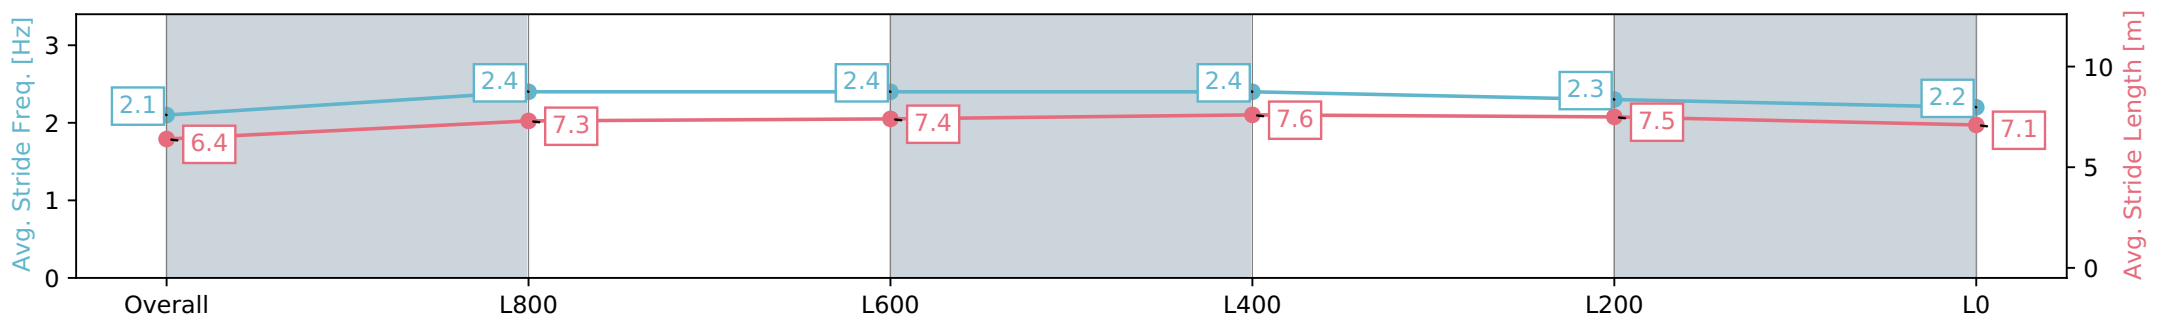

Horse/Jockey Name	EUROSKATER
Finish Rank	12
Fastest Section Time (Section)	0:08.18 (Overall)
Top Speed [km/h] (Section)	67.3 (L1000)
Race State	Finished

Rockhampton QLD - Professional
Race 3: FARM AND GARDEN PRODUCTS Maiden Plate - 1100m
16 February 2024 - 1:24PM
Track Rating: Soft 7, Weather: Showers, Rail Position: +3.5m

Section	Overall	L1000	L800	L600	L400	L200
Section Times	1:06.83 [12] (0:08.18)	0:58.65 [13] (0:11.57)	0:47.07 [14] (0:11.60)	0:35.47 [14] (0:11.08)	0:24.39 [14] (0:11.61)	0:12.78 [14] (0:12.78)
Average Speed [km/h]	44.1	63.0	64.1	65.1	62.1	56.3
Top Speed [km/h]	60.1	67.3	67.0	66.6	64.9	58.9
Avg. Dist. to Rail [m]	9.4	2.1	4.2	5.5	6.5	6.7
Avg. Stride Freq. [Hz]	2.1	2.4	2.4	2.4	2.3	2.2
Avg. Stride Length [m]	6.4	7.3	7.4	7.6	7.5	7.1

Report Created: Fri 16 February 2024 15:19:04 GMT+11 (Note: Timing is based on positional data)

- [ ] Ranking at each section and finish
- -:-:- No data available at this section
- NA No data available