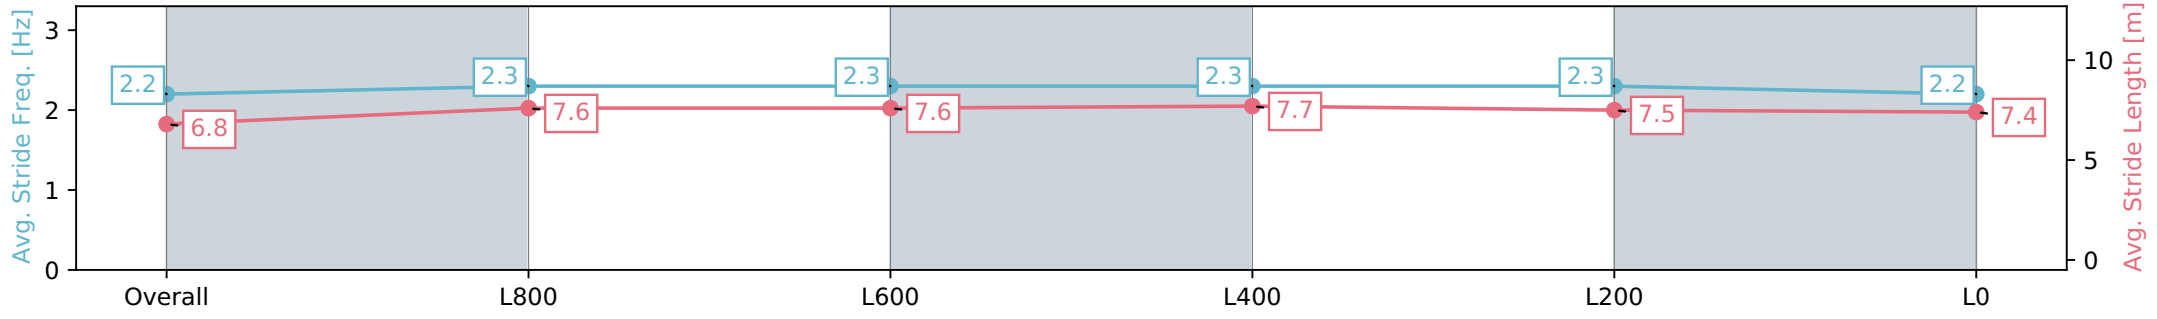

Rockhampton QLD - Professional
 Race 3: FARM AND GARDEN PRODUCTS Maiden Plate - 1100m

16 February 2024 - 1:24PM

Track Rating: Soft 7, Weather: Showers, Rail Position: +3.5m

Section	Overall	L1000	L800	L600	L400	L200
Section Times	1:04.93 [2] (0:07.46)	0:57.47 [2] (0:10.99)	0:46.48 [1] (0:11.36)	0:35.12 [1] (0:11.13)	0:23.99 [1] (0:11.45)	0:12.54 [2] (0:12.54)
Average Speed [km/h]	48.2	65.2	63.1	64.8	62.8	57.4
Top Speed [km/h]	64.0	67.9	63.8	66.2	65.5	60.9
Avg. Dist. to Rail [m]	0.6	0.9	0.5	3.1	5.1	6.3
Avg. Stride Freq. [Hz]	2.2	2.3	2.3	2.3	2.3	2.2
Avg. Stride Length [m]	6.8	7.6	7.6	7.7	7.5	7.4