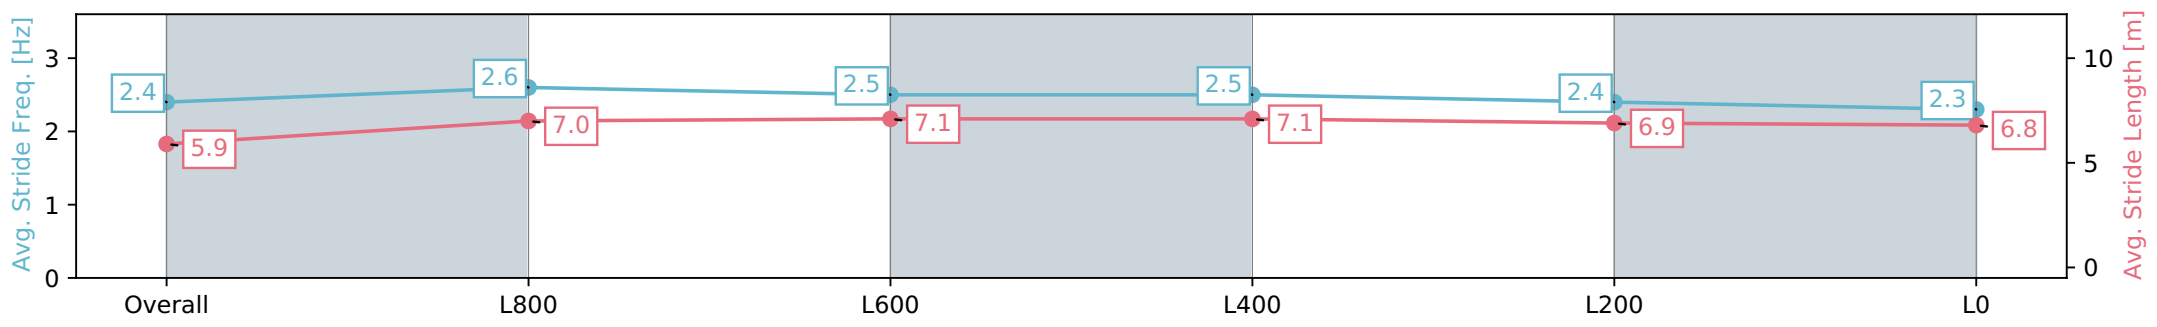

Horse/Jockey Name	SWEET CATENA
Finish Rank	11
Fastest Section Time (Section)	0:07.74 (Overall)
Top Speed [km/h] (Section)	66.3 (L1000)
Race State	Finished

Rockhampton QLD - Professional
Race 3: FARM AND GARDEN PRODUCTS Maiden Plate - 1100m
16 February 2024 - 1:24PM
Track Rating: Soft 7, Weather: Showers, Rail Position: +3.5m

Section	Overall	L1000	L800	L600	L400	L200
Section Times	1:06.79 [11] (0:07.74)	0:59.05 [7] (0:11.19)	0:47.86 [6] (0:11.61)	0:36.25 [7] (0:11.47)	0:24.78 [11] (0:11.91)	0:12.87 [13] (0:12.87)
Average Speed [km/h]	46.6	65.5	63.7	63.0	60.4	55.9
Top Speed [km/h]	63.4	66.3	65.9	63.8	62.9	57.9
Avg. Dist. to Rail [m]	10.5	3.6	3.4	6.3	10.0	11.4
Avg. Stride Freq. [Hz]	2.4	2.6	2.5	2.5	2.4	2.3
Avg. Stride Length [m]	5.9	7.0	7.1	7.1	6.9	6.8

Report Created: Fri 16 February 2024 15:19:02 GMT+11 (Note: Timing is based on positional data)

- [ ] Ranking at each section and finish
- -:-:- No data available at this section
- NA No data available