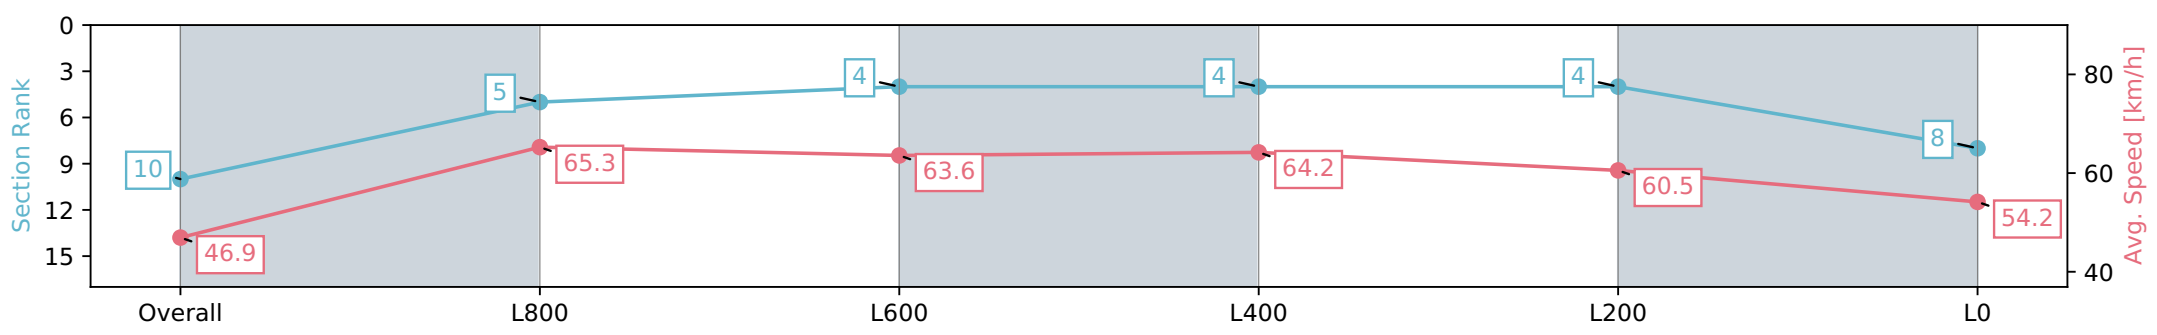

Horse/Jockey Name	TSUNAMI FORCE
Finish Rank	10
Fastest Section Time (Section)	0:07.68 (Overall)
Top Speed [km/h] (Section)	67.0 (L1000)
Race State	Finished

Rockhampton QLD - Professional
Race 3: FARM AND GARDEN PRODUCTS Maiden Plate - 1100m
16 February 2024 - 1:24PM
Track Rating: Soft 7, Weather: Showers, Rail Position: +3.5m

Section	Overall	L1000	L800	L600	L400	L200
Section Times	1:06.63 [10] (0:07.68)	0:58.95 [5] (0:11.05)	0:47.90 [4] (0:11.49)	0:36.41 [4] (0:11.21)	0:25.20 [4] (0:11.90)	0:13.30 [8] (0:13.30)
Average Speed [km/h]	46.9	65.3	63.6	64.2	60.5	54.2
Top Speed [km/h]	62.3	67.0	64.6	65.5	63.8	57.2
Avg. Dist. to Rail [m]	4.0	0.9	1.7	3.3	3.3	4.0
Avg. Stride Freq. [Hz]	2.3	2.5	2.5	2.5	2.4	2.3
Avg. Stride Length [m]	6.2	7.2	7.1	7.0	6.9	6.5

Report Created: Fri 16 February 2024 15:18:59 GMT+11 (Note: Timing is based on positional data)

- [ ] Ranking at each section and finish
- -:-:- No data available at this section
- NA No data available