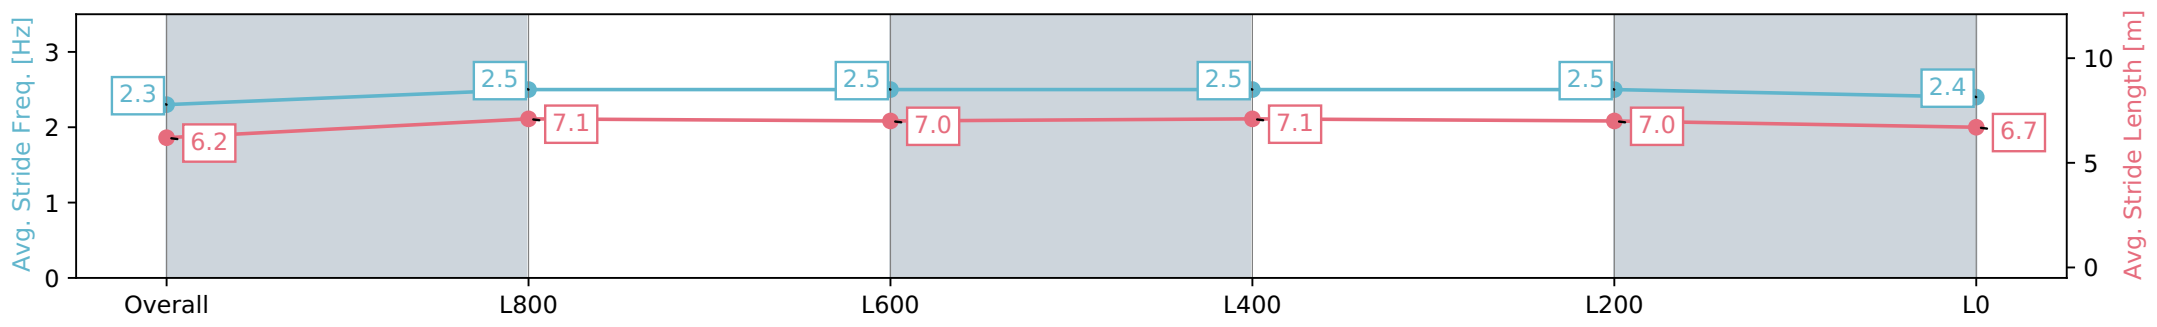

Horse/Jockey Name	LORD VADER
Finish Rank	5
Fastest Section Time (Section)	0:07.65 (Overall)
Top Speed [km/h] (Section)	65.5 (L600)
Race State	Finished

Rockhampton QLD - Professional
Race 3: FARM AND GARDEN PRODUCTS Maiden Plate - 1100m
16 February 2024 - 1:24PM
Track Rating: Soft 7, Weather: Showers, Rail Position: +3.5m

Section	Overall	L1000	L800	L600	L400	L200
Section Times	1:05.45 [5] (0:07.65)	0:57.80 [4] (0:11.15)	0:46.65 [5] (0:11.37)	0:35.28 [3] (0:11.24)	0:24.04 [3] (0:11.49)	0:12.55 [5] (0:12.55)
Average Speed [km/h]	47.0	64.2	63.4	64.2	62.6	57.3
Top Speed [km/h]	61.8	64.9	64.6	65.5	64.9	60.9
Avg. Dist. to Rail [m]	0.8	1.0	0.9	2.7	3.5	4.5
Avg. Stride Freq. [Hz]	2.3	2.5	2.5	2.5	2.5	2.4
Avg. Stride Length [m]	6.2	7.1	7.0	7.1	7.0	6.7

Report Created: Fri 16 February 2024 15:18:47 GMT+11 (Note: Timing is based on positional data)

- [ ] Ranking at each section and finish
- -:-:- No data available at this section
- NA No data available