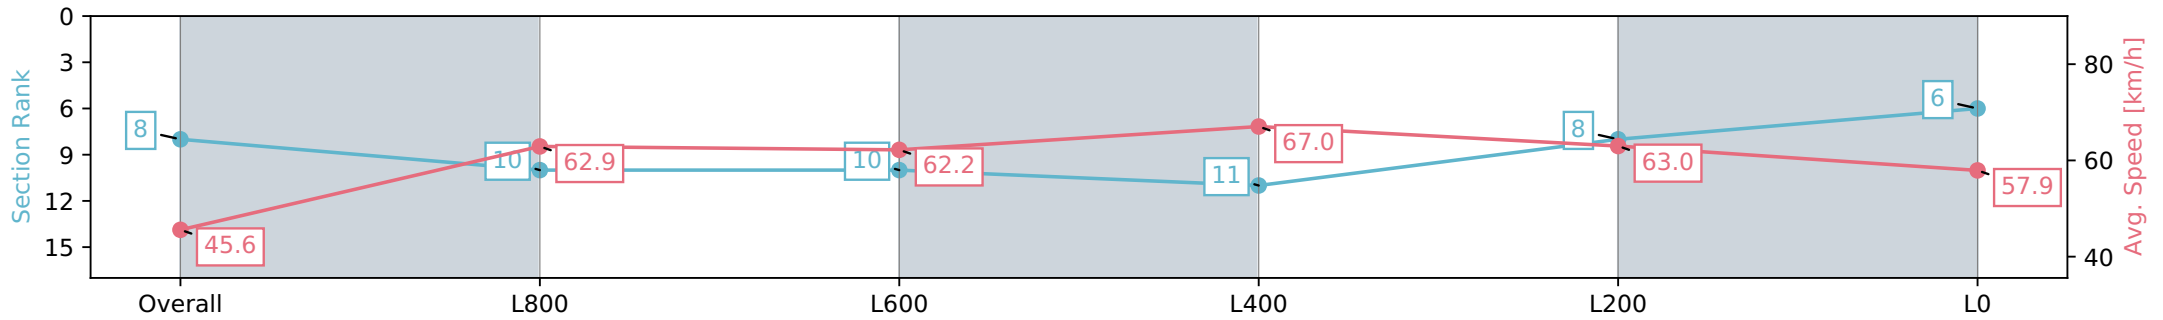

Horse/Jockey Name	ANDIRON
Finish Rank	8
Fastest Section Time (Section)	0:07.92 (Overall)
Top Speed [km/h] (Section)	68.3 (L600)
Race State	Finished

Rockhampton QLD - Professional
Race 3: FARM AND GARDEN PRODUCTS Maiden Plate - 1100m

16 February 2024 - 1:24PM

Track Rating: Soft 7, Weather: Showers, Rail Position: +3.5m

Section	Overall	L1000	L800	L600	L400	L200
Section Times	1:05.58 [8] (0:07.92)	0:57.66 [10] (0:11.36)	0:46.30 [10] (0:11.67)	0:34.63 [11] (0:10.75)	0:23.88 [8] (0:11.43)	0:12.45 [6] (0:12.45)
Average Speed [km/h]	45.6	62.9	62.2	67.0	63.0	57.9
Top Speed [km/h]	59.3	65.4	65.3	68.3	66.0	61.8
Avg. Dist. to Rail [m]	2.7	1.0	1.0	3.8	3.3	2.6
Avg. Stride Freq. [Hz]	2.4	2.6	2.6	2.7	2.6	2.6
Avg. Stride Length [m]	5.9	6.6	6.5	6.7	6.6	6.2

- [ ] Ranking at each section and finish
- -:-:- No data available at this section
- NA No data available