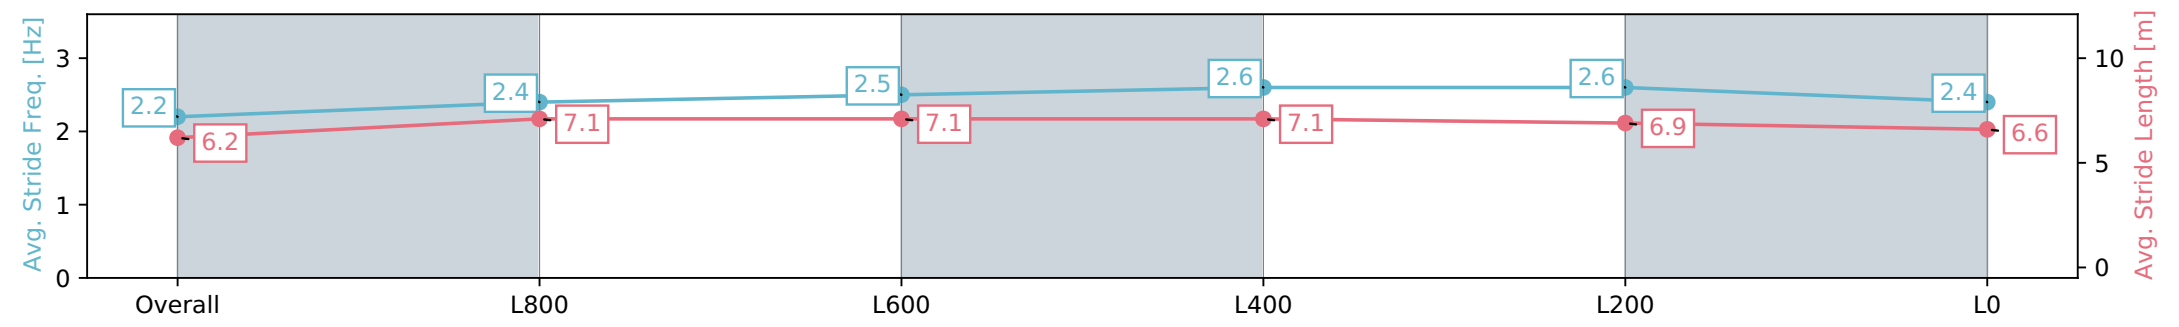

Rockhampton QLD - Professional
 Race 3: FARM AND GARDEN PRODUCTS Maiden Plate - 1100m
 16 February 2024 - 1:24PM
 Track Rating: Soft 7, Weather: Showers, Rail Position: +3.5m

Section	Overall	L1000	L800	L600	L400	L200
Section Times	1:05.52 [7] (0:08.00)	0:57.52 [11] (0:11.26)	0:46.26 [9] (0:11.49)	0:34.77 [9] (0:10.82)	0:23.95 [6] (0:11.31)	0:12.64 [4] (0:12.64)
Average Speed [km/h]	45.0	64.1	63.3	66.7	63.6	57.0
Top Speed [km/h]	59.3	66.4	66.0	68.1	67.6	59.9
Avg. Dist. to Rail [m]	8.8	1.9	1.5	5.1	8.2	10.4
Avg. Stride Freq. [Hz]	2.2	2.4	2.5	2.6	2.6	2.4
Avg. Stride Length [m]	6.2	7.1	7.1	7.1	6.9	6.6