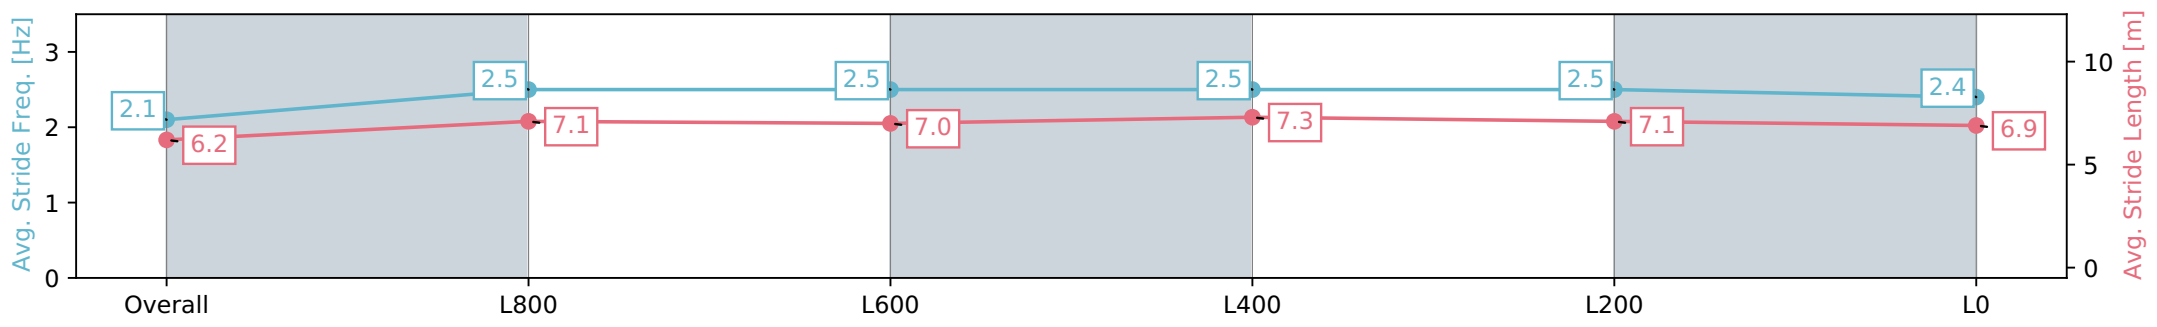

Horse/Jockey Name	STEAMING SUN
Finish Rank	4
Fastest Section Time (Section)	0:08.35 (Overall)
Top Speed [km/h] (Section)	67.4 (L600)
Race State	Finished

Rockhampton QLD - Professional
Race 3: FARM AND GARDEN PRODUCTS Maiden Plate - 1100m

16 February 2024 - 1:24PM

Track Rating: Soft 7, Weather: Showers, Rail Position: +3.5m

Section	Overall	L1000	L800	L600	L400	L200
Section Times	1:05.42 [4] (0:08.35)	0:57.07 [14] (0:11.40)	0:45.67 [13] (0:11.38)	0:34.29 [13] (0:10.94)	0:23.35 [12] (0:11.18)	0:12.17 [7] (0:12.17)
Average Speed [km/h]	43.0	62.9	63.8	66.0	64.5	59.2
Top Speed [km/h]	61.2	65.1	65.2	67.4	67.3	61.6
Avg. Dist. to Rail [m]	4.7	1.1	1.5	4.1	7.4	8.0
Avg. Stride Freq. [Hz]	2.1	2.5	2.5	2.5	2.5	2.4
Avg. Stride Length [m]	6.2	7.1	7.0	7.3	7.1	6.9

Report Created: Fri 16 February 2024 15:18:44 GMT+11 (Note: Timing is based on positional data)

- [ ] Ranking at each section and finish
- -:-:- No data available at this section
- NA No data available