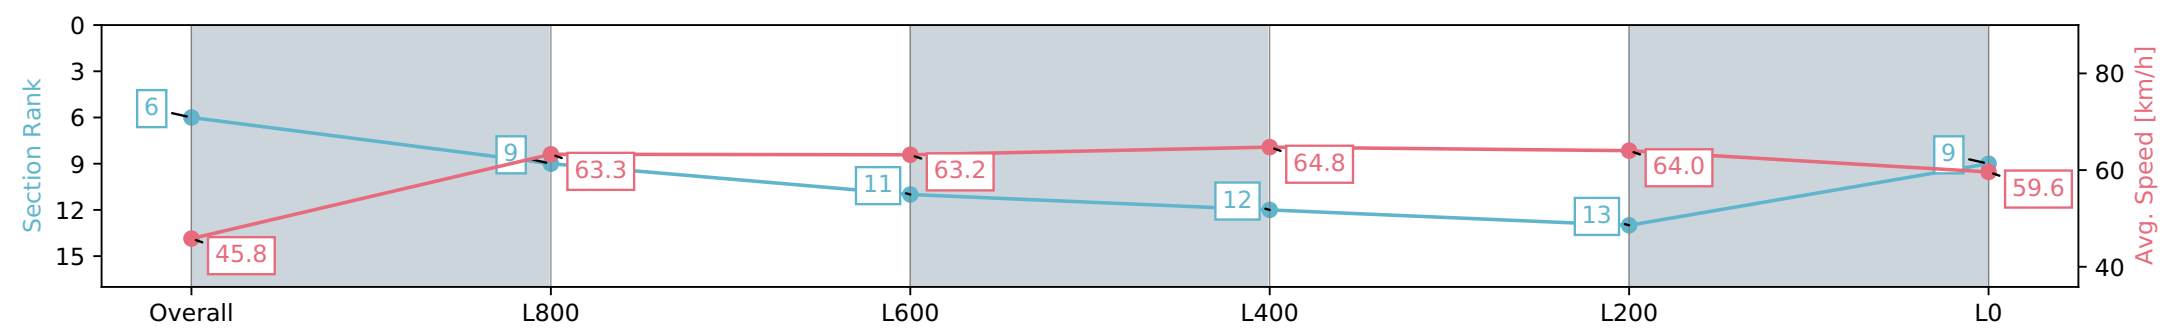

Horse/Jockey Name	BANKONAJET
Finish Rank	6
Fastest Section Time (Section)	0:07.89 (Overall)
Top Speed [km/h] (Section)	66.1 (L600)
Race State	Finished

Rockhampton QLD - Professional
Race 3: FARM AND GARDEN PRODUCTS Maiden Plate - 1100m
16 February 2024 - 1:24PM
Track Rating: Soft 7, Weather: Showers, Rail Position: +3.5m

Section	Overall	L1000	L800	L600	L400	L200
Section Times	1:05.46 [6] (0:07.89)	0:57.57 [9] (0:11.51)	0:46.06 [11] (0:11.57)	0:34.48 [12] (0:11.16)	0:23.32 [13] (0:11.25)	0:12.07 [9] (0:12.07)
Average Speed [km/h]	45.8	63.3	63.2	64.8	64.0	59.6
Top Speed [km/h]	61.7	65.6	64.8	66.1	65.6	61.9
Avg. Dist. to Rail [m]	6.4	2.6	2.3	4.9	7.7	9.3
Avg. Stride Freq. [Hz]	2.2	2.4	2.4	2.4	2.4	2.4
Avg. Stride Length [m]	6.2	7.3	7.3	7.4	7.4	7.1

Report Created: Fri 16 February 2024 15:18:49 GMT+11 (Note: Timing is based on positional data)

- [ ] Ranking at each section and finish
- -:-:- No data available at this section
- NA No data available