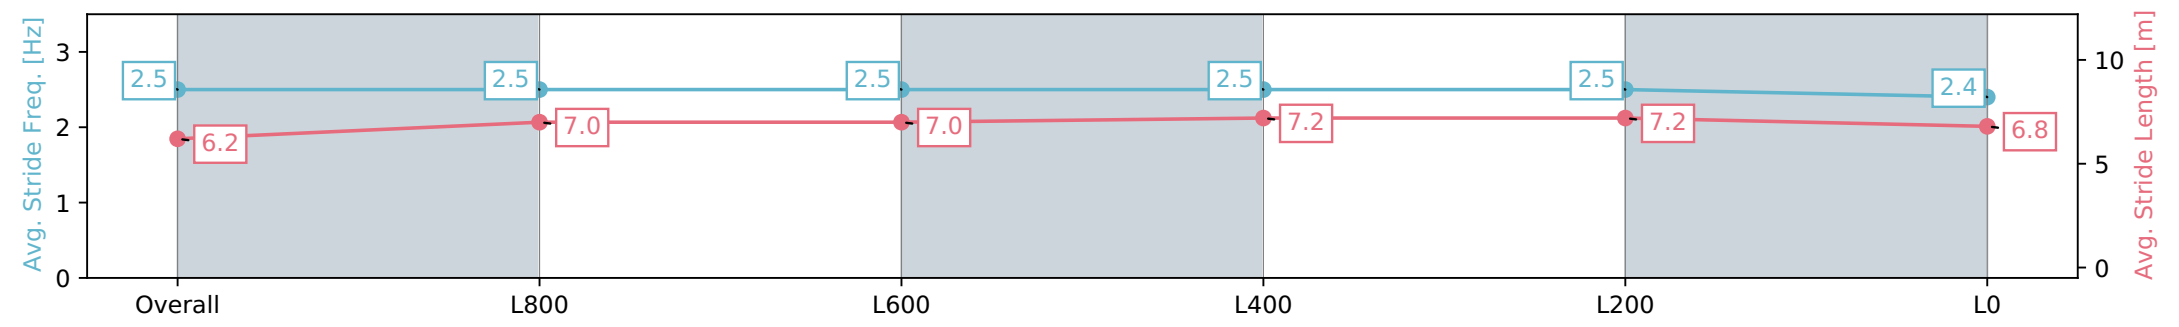

Rockhampton QLD - Professional
 Race 3: FARM AND GARDEN PRODUCTS Maiden Plate - 1100m
 16 February 2024 - 1:24PM
 Track Rating: Soft 7, Weather: Showers, Rail Position: +3.5m

Section	Overall	L1000	L800	L600	L400	L200
Section Times	1:04.69 [1] (0:07.38)	0:57.31 [1] (0:11.11)	0:46.20 [2] (0:11.52)	0:34.68 [2] (0:11.02)	0:23.66 [2] (0:11.22)	0:12.44 [1] (0:12.44)
Average Speed [km/h]	48.8	64.9	63.2	65.4	64.2	57.8
Top Speed [km/h]	64.7	66.3	64.1	66.8	65.9	61.3
Avg. Dist. to Rail [m]	5.8	1.1	1.3	4.1	6.4	8.1
Avg. Stride Freq. [Hz]	2.5	2.5	2.5	2.5	2.5	2.4
Avg. Stride Length [m]	6.2	7.0	7.0	7.2	7.2	6.8