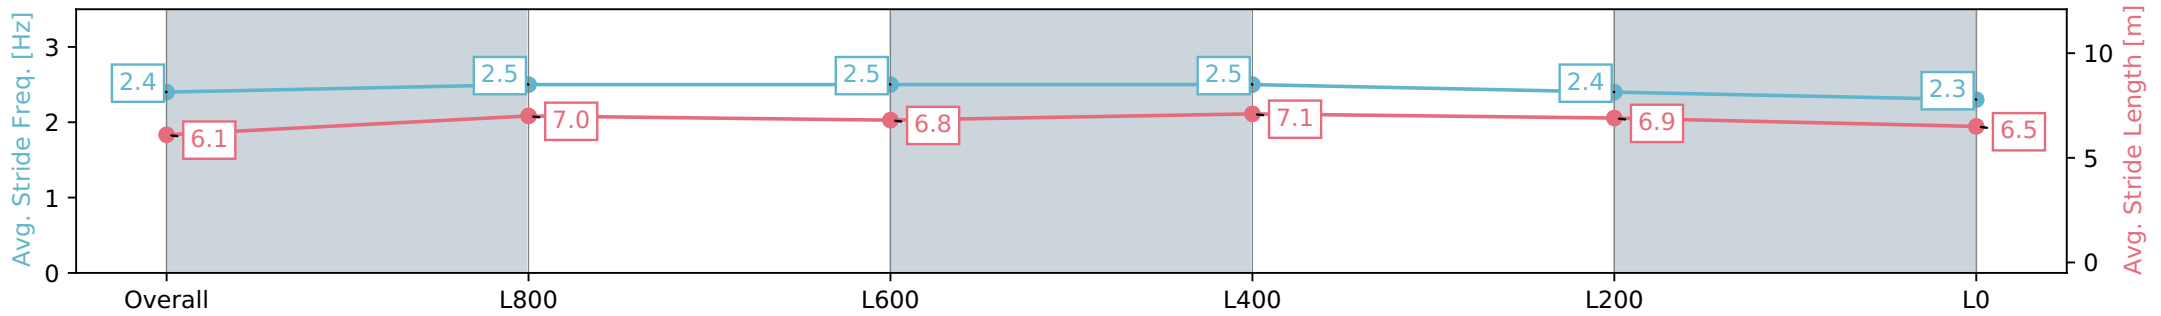

Horse/Jockey Name	IT'S A PEARLER
Finish Rank	13
Fastest Section Time (Section)	0:07.73 (Overall)
Top Speed [km/h] (Section)	65.7 (L600)
Race State	Finished

Rockhampton QLD - Professional
Race 3: FARM AND GARDEN PRODUCTS Maiden Plate - 1100m

16 February 2024 - 1:24PM

Track Rating: Soft 7, Weather: Showers, Rail Position: +3.5m

Section	Overall	L1000	L800	L600	L400	L200
Section Times	1:07.02 [13] (0:07.73)	0:59.29 [6] (0:11.27)	0:48.02 [7] (0:11.56)	0:36.45 [8] (0:11.11)	0:25.34 [7] (0:11.92)	0:13.42 [11] (0:13.42)
Average Speed [km/h]	46.6	63.8	62.8	64.9	60.5	53.6
Top Speed [km/h]	62.3	64.8	64.3	65.7	63.8	57.5
Avg. Dist. to Rail [m]	1.8	0.4	1.2	0.6	0.4	0.8
Avg. Stride Freq. [Hz]	2.4	2.5	2.5	2.5	2.4	2.3
Avg. Stride Length [m]	6.1	7.0	6.8	7.1	6.9	6.5

- [ ] Ranking at each section and finish
- -:-:- No data available at this section
- NA No data available