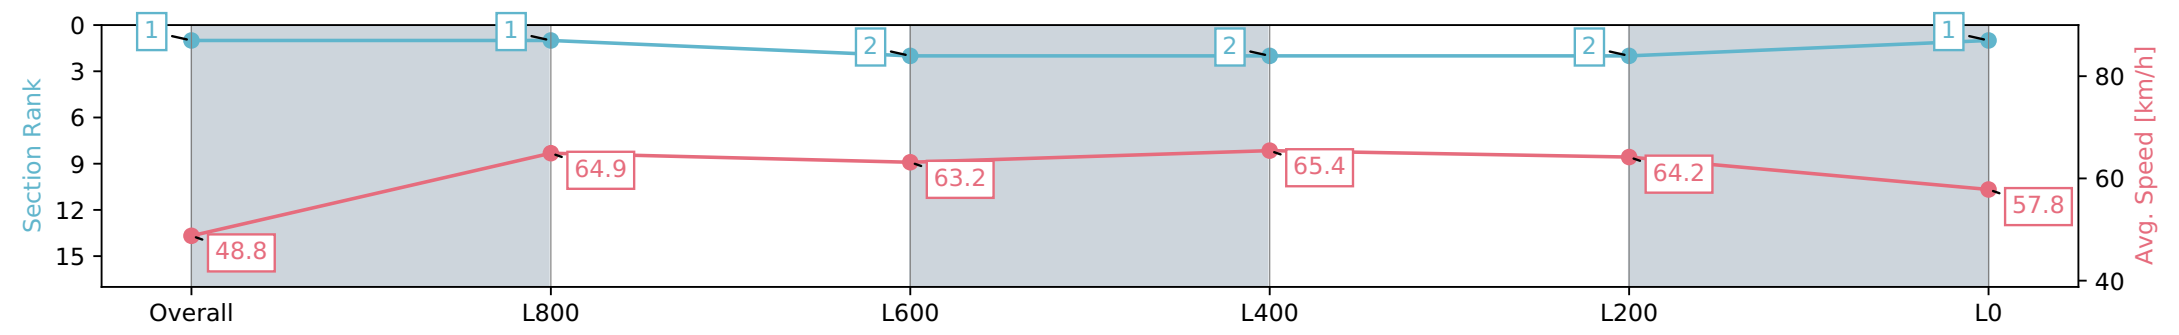

Rockhampton QLD - Professional
 Race 3: FARM AND GARDEN PRODUCTS Maiden Plate - 1100m
 16 February 2024 - 1:24PM
 Track Rating: Soft 7, Weather: Showers, Rail Position: +3.5m

Section	Overall	L1000	L800	L600	L400	L200
Section Times	1:04.69 [1] (0:07.38)	0:57.31 [1] (0:11.11)	0:46.20 [2] (0:11.52)	0:34.68 [2] (0:11.02)	0:23.66 [2] (0:11.22)	0:12.44 [1] (0:12.44)
Average Speed [km/h]	48.8	64.9	63.2	65.4	64.2	57.8
Top Speed [km/h]	64.7	66.3	64.1	66.8	65.9	61.3
Avg. Dist. to Rail [m]	5.8	1.1	1.3	4.1	6.4	8.1
Avg. Stride Freq. [Hz]	2.5	2.5	2.5	2.5	2.5	2.4
Avg. Stride Length [m]	6.2	7.0	7.0	7.2	7.2	6.8