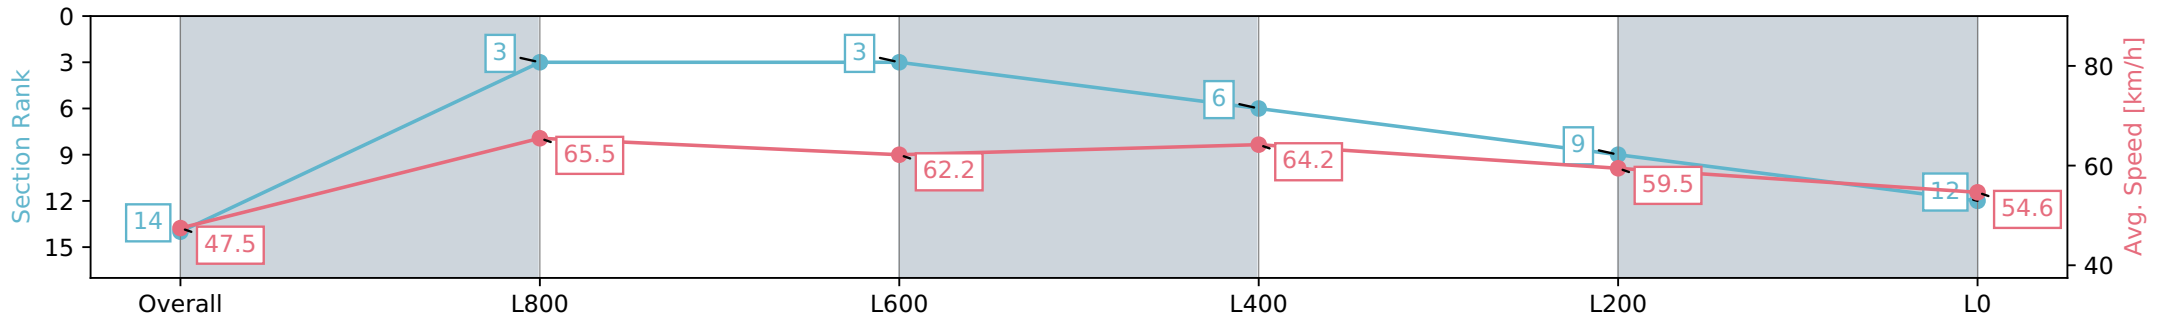

Horse/Jockey Name	BARRY'S GALAH
Finish Rank	14
Fastest Section Time (Section)	0:07.60 (Overall)
Top Speed [km/h] (Section)	66.3 (L1000)
Race State	Finished

Rockhampton QLD - Professional
Race 3: FARM AND GARDEN PRODUCTS Maiden Plate - 1100m

16 February 2024 - 1:24PM

Track Rating: Soft 7, Weather: Showers, Rail Position: +3.5m

Section	Overall	L1000	L800	L600	L400	L200
Section Times	1:07.04 [14] (0:07.60)	0:59.44 [3] (0:11.08)	0:48.36 [3] (0:11.82)	0:36.54 [6] (0:11.24)	0:25.30 [9] (0:12.10)	0:13.20 [12] (0:13.20)
Average Speed [km/h]	47.5	65.5	62.2	64.2	59.5	54.6
Top Speed [km/h]	62.6	66.3	64.4	65.4	62.8	56.7
Avg. Dist. to Rail [m]	7.2	2.7	2.4	5.0	9.5	10.0
Avg. Stride Freq. [Hz]	2.5	2.5	2.4	2.5	2.4	2.3
Avg. Stride Length [m]	6.0	7.1	7.0	7.2	7.0	6.7

- [ ] Ranking at each section and finish
- -:-:- No data available at this section
- NA No data available