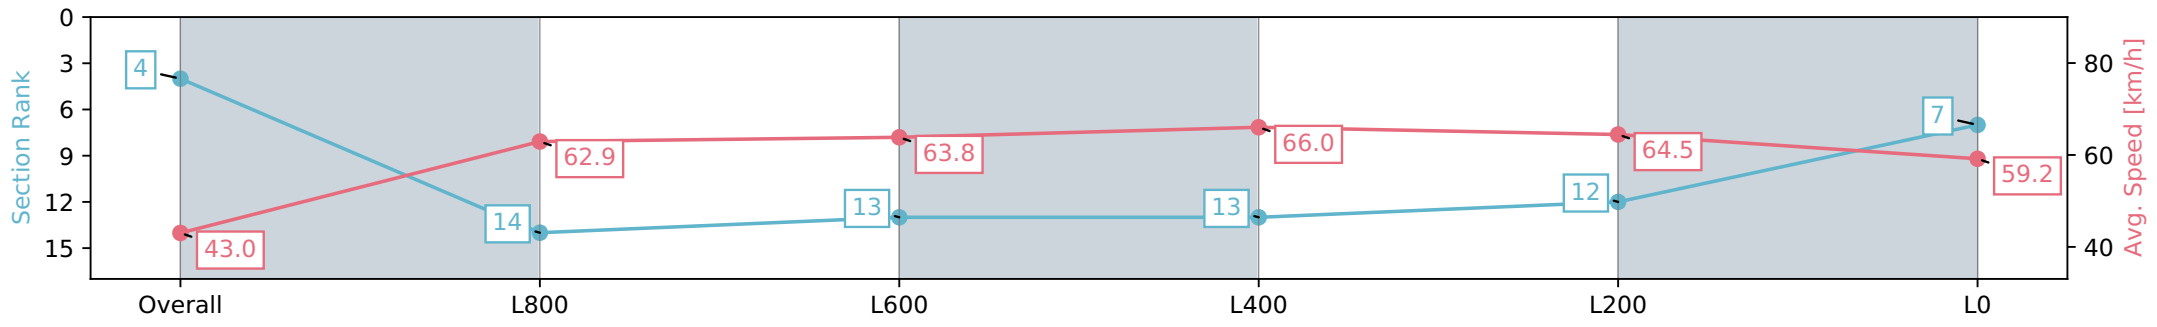

Horse/Jockey Name	STEAMING SUN
Finish Rank	4
Fastest Section Time (Section)	0:08.35 (Overall)
Top Speed [km/h] (Section)	67.4 (L600)
Race State	Finished

Rockhampton QLD - Professional
Race 3: FARM AND GARDEN PRODUCTS Maiden Plate - 1100m

16 February 2024 - 1:24PM

Track Rating: Soft 7, Weather: Showers, Rail Position: +3.5m

Section	Overall	L1000	L800	L600	L400	L200
Section Times	1:05.42 [4] (0:08.35)	0:57.07 [14] (0:11.40)	0:45.67 [13] (0:11.38)	0:34.29 [13] (0:10.94)	0:23.35 [12] (0:11.18)	0:12.17 [7] (0:12.17)
Average Speed [km/h]	43.0	62.9	63.8	66.0	64.5	59.2
Top Speed [km/h]	61.2	65.1	65.2	67.4	67.3	61.6
Avg. Dist. to Rail [m]	4.7	1.1	1.5	4.1	7.4	8.0
Avg. Stride Freq. [Hz]	2.1	2.5	2.5	2.5	2.5	2.4
Avg. Stride Length [m]	6.2	7.1	7.0	7.3	7.1	6.9

Report Created: Fri 16 February 2024 15:18:44 GMT+11 (Note: Timing is based on positional data)

- [ ] Ranking at each section and finish
- -:-:- No data available at this section
- NA No data available