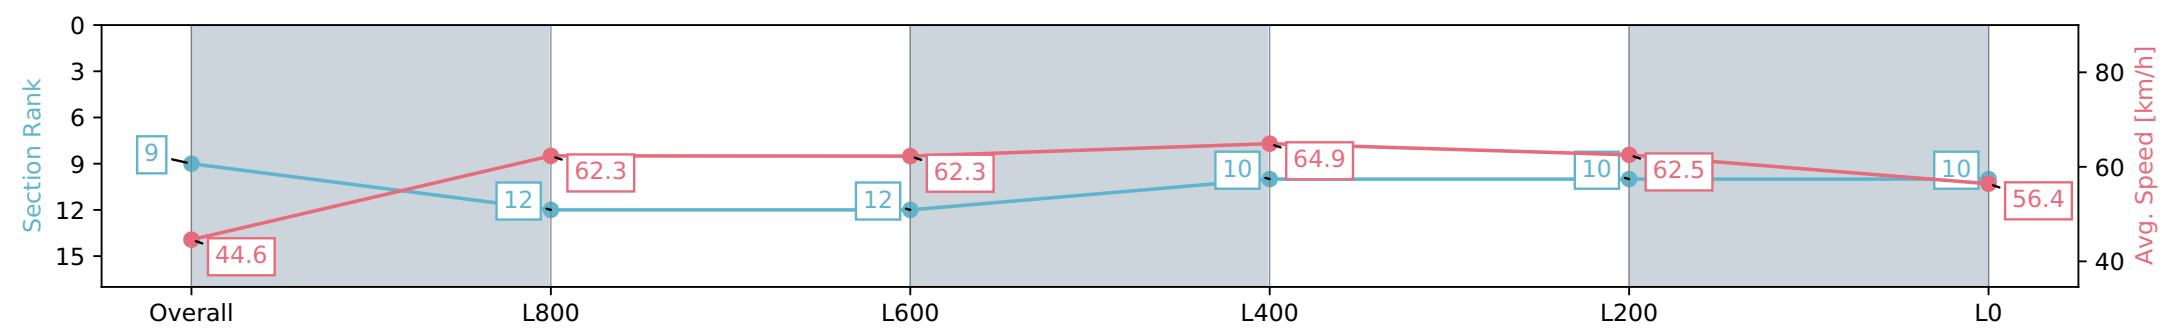

Horse/Jockey Name	FAIRYBOWER FLYER
Finish Rank	9
Fastest Section Time (Section)	0:08.07 (Overall)
Top Speed [km/h] (Section)	66.5 (L600)
Race State	Finished

Rockhampton QLD - Professional
Race 3: FARM AND GARDEN PRODUCTS Maiden Plate - 1100m
16 February 2024 - 1:24PM
Track Rating: Soft 7, Weather: Showers, Rail Position: +3.5m

Section	Overall	L1000	L800	L600	L400	L200
Section Times	1:06.20 [9] (0:08.07)	0:58.13 [12] (0:11.46)	0:46.67 [12] (0:11.31)	0:35.36 [10] (0:11.07)	0:24.29 [10] (0:11.52)	0:12.77 [10] (0:12.77)
Average Speed [km/h]	44.6	62.3	62.3	64.9	62.5	56.4
Top Speed [km/h]	59.6	63.7	63.1	66.5	65.5	59.6
Avg. Dist. to Rail [m]	6.2	2.1	2.5	1.5	1.8	4.7
Avg. Stride Freq. [Hz]	2.2	2.3	2.4	2.4	2.3	2.3
Avg. Stride Length [m]	6.2	7.3	7.1	7.4	7.4	7.0

Report Created: Fri 16 February 2024 15:18:57 GMT+11 (Note: Timing is based on positional data)

- [ ] Ranking at each section and finish
- -:-:- No data available at this section
- NA No data available