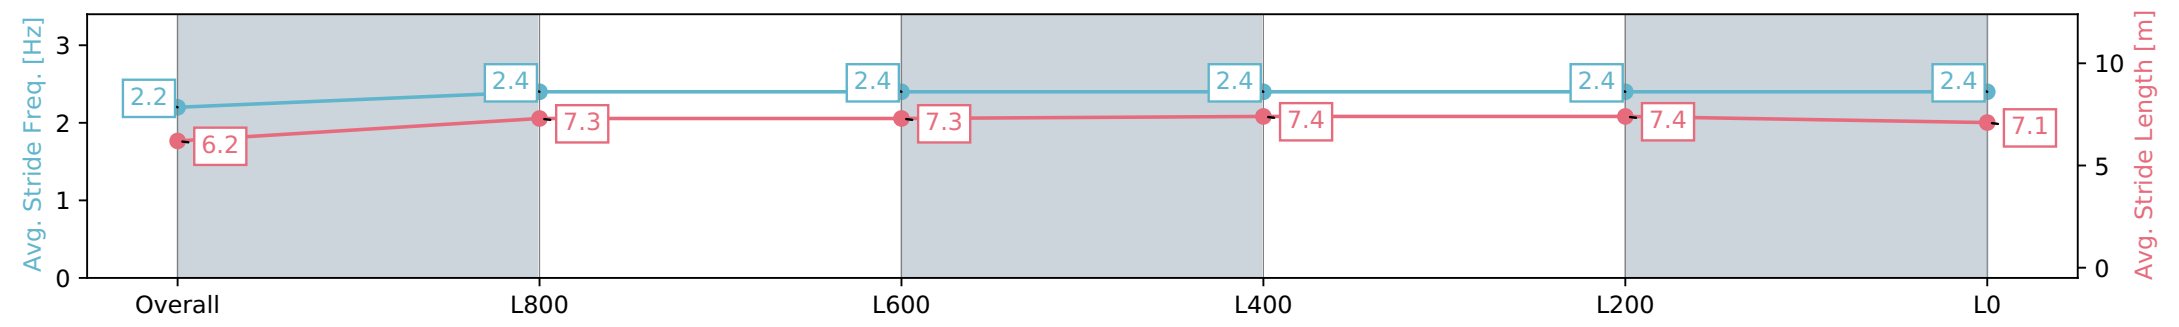

Rockhampton QLD - Professional
 Race 3: FARM AND GARDEN PRODUCTS Maiden Plate - 1100m
 16 February 2024 - 1:24PM
 Track Rating: Soft 7, Weather: Showers, Rail Position: +3.5m

Section	Overall	L1000	L800	L600	L400	L200
Section Times	1:05.46 [6] (0:07.89)	0:57.57 [9] (0:11.51)	0:46.06 [11] (0:11.57)	0:34.48 [12] (0:11.16)	0:23.32 [13] (0:11.25)	0:12.07 [9] (0:12.07)
Average Speed [km/h]	45.8	63.3	63.2	64.8	64.0	59.6
Top Speed [km/h]	61.7	65.6	64.8	66.1	65.6	61.9
Avg. Dist. to Rail [m]	6.4	2.6	2.3	4.9	7.7	9.3
Avg. Stride Freq. [Hz]	2.2	2.4	2.4	2.4	2.4	2.4
Avg. Stride Length [m]	6.2	7.3	7.3	7.4	7.4	7.1