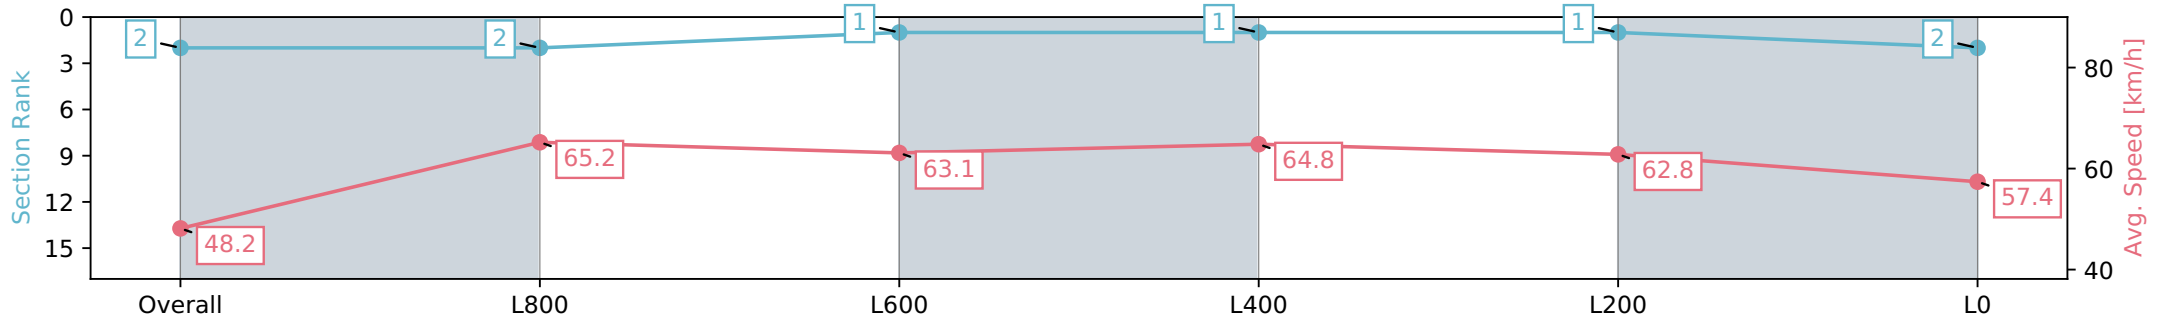

Rockhampton QLD - Professional
 Race 3: FARM AND GARDEN PRODUCTS Maiden Plate - 1100m

16 February 2024 - 1:24PM

Track Rating: Soft 7, Weather: Showers, Rail Position: +3.5m

Section	Overall	L1000	L800	L600	L400	L200
Section Times	1:04.93 [2] (0:07.46)	0:57.47 [2] (0:10.99)	0:46.48 [1] (0:11.36)	0:35.12 [1] (0:11.13)	0:23.99 [1] (0:11.45)	0:12.54 [2] (0:12.54)
Average Speed [km/h]	48.2	65.2	63.1	64.8	62.8	57.4
Top Speed [km/h]	64.0	67.9	63.8	66.2	65.5	60.9
Avg. Dist. to Rail [m]	0.6	0.9	0.5	3.1	5.1	6.3
Avg. Stride Freq. [Hz]	2.2	2.3	2.3	2.3	2.3	2.2
Avg. Stride Length [m]	6.8	7.6	7.6	7.7	7.5	7.4