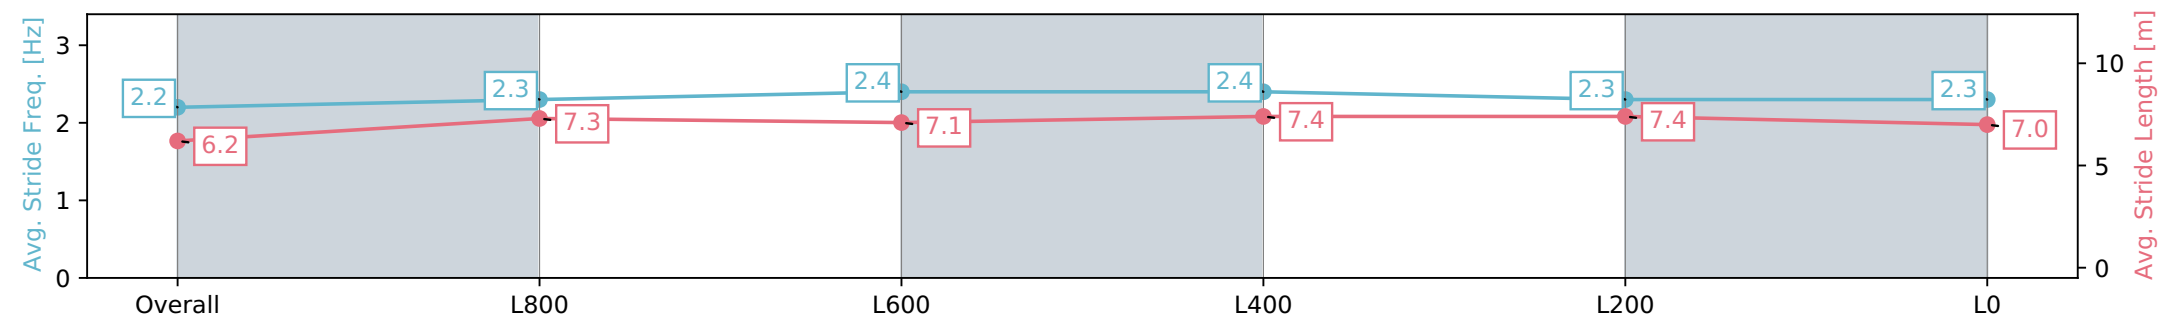

Horse/Jockey Name	FAIRYBOWER FLYER
Finish Rank	9
Fastest Section Time (Section)	0:08.07 (Overall)
Top Speed [km/h] (Section)	66.5 (L600)
Race State	Finished

Rockhampton QLD - Professional
Race 3: FARM AND GARDEN PRODUCTS Maiden Plate - 1100m
16 February 2024 - 1:24PM
Track Rating: Soft 7, Weather: Showers, Rail Position: +3.5m

Section	Overall	L1000	L800	L600	L400	L200
Section Times	1:06.20 [9] (0:08.07)	0:58.13 [12] (0:11.46)	0:46.67 [12] (0:11.31)	0:35.36 [10] (0:11.07)	0:24.29 [10] (0:11.52)	0:12.77 [10] (0:12.77)
Average Speed [km/h]	44.6	62.3	62.3	64.9	62.5	56.4
Top Speed [km/h]	59.6	63.7	63.1	66.5	65.5	59.6
Avg. Dist. to Rail [m]	6.2	2.1	2.5	1.5	1.8	4.7
Avg. Stride Freq. [Hz]	2.2	2.3	2.4	2.4	2.3	2.3
Avg. Stride Length [m]	6.2	7.3	7.1	7.4	7.4	7.0

Report Created: Fri 16 February 2024 15:18:57 GMT+11 (Note: Timing is based on positional data)

- [ ] Ranking at each section and finish
- -:-:- No data available at this section
- NA No data available