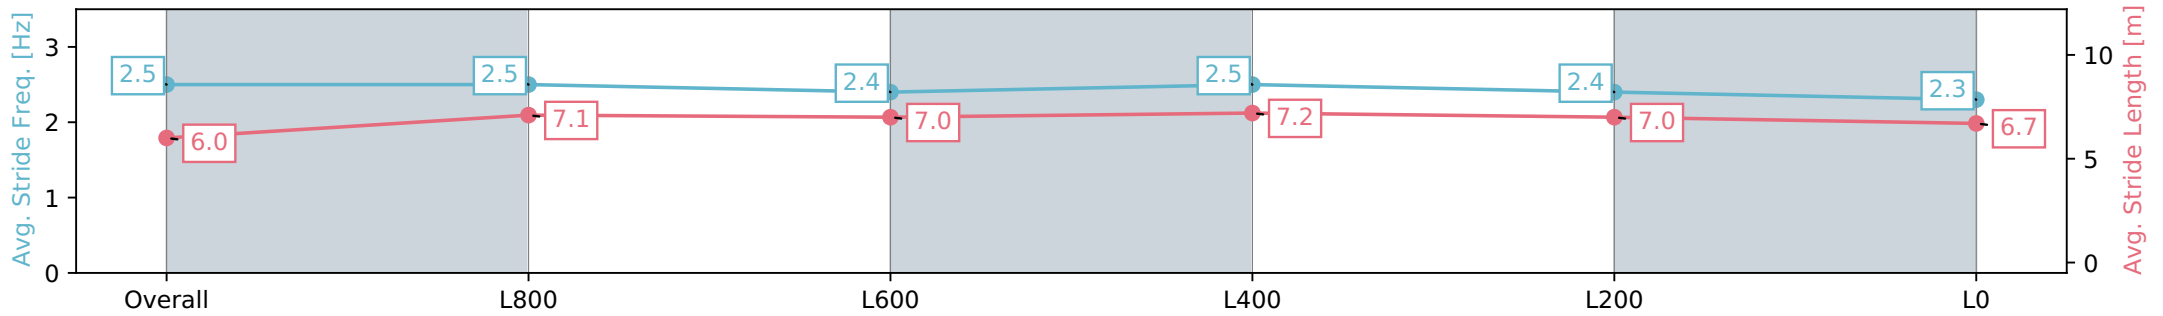

Horse/Jockey Name	BARRY'S GALAH
Finish Rank	14
Fastest Section Time (Section)	0:07.60 (Overall)
Top Speed [km/h] (Section)	66.3 (L1000)
Race State	Finished

Rockhampton QLD - Professional
Race 3: FARM AND GARDEN PRODUCTS Maiden Plate - 1100m

16 February 2024 - 1:24PM

Track Rating: Soft 7, Weather: Showers, Rail Position: +3.5m

Section	Overall	L1000	L800	L600	L400	L200
Section Times	1:07.04 [14] (0:07.60)	0:59.44 [3] (0:11.08)	0:48.36 [3] (0:11.82)	0:36.54 [6] (0:11.24)	0:25.30 [9] (0:12.10)	0:13.20 [12] (0:13.20)
Average Speed [km/h]	47.5	65.5	62.2	64.2	59.5	54.6
Top Speed [km/h]	62.6	66.3	64.4	65.4	62.8	56.7
Avg. Dist. to Rail [m]	7.2	2.7	2.4	5.0	9.5	10.0
Avg. Stride Freq. [Hz]	2.5	2.5	2.4	2.5	2.4	2.3
Avg. Stride Length [m]	6.0	7.1	7.0	7.2	7.0	6.7

- [ ] Ranking at each section and finish
- -:-:- No data available at this section
- NA No data available