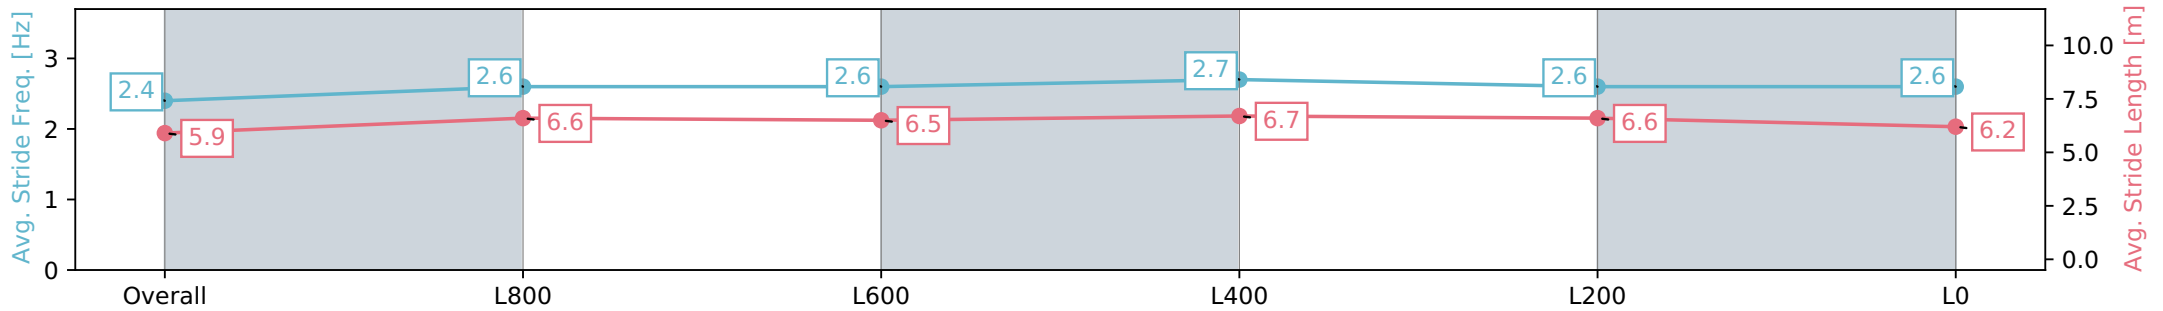

Horse/Jockey Name	ANDIRON
Finish Rank	8
Fastest Section Time (Section)	0:07.92 (Overall)
Top Speed [km/h] (Section)	68.3 (L600)
Race State	Finished

Rockhampton QLD - Professional
Race 3: FARM AND GARDEN PRODUCTS Maiden Plate - 1100m

16 February 2024 - 1:24PM

Track Rating: Soft 7, Weather: Showers, Rail Position: +3.5m

Section	Overall	L1000	L800	L600	L400	L200
Section Times	1:05.58 [8] (0:07.92)	0:57.66 [10] (0:11.36)	0:46.30 [10] (0:11.67)	0:34.63 [11] (0:10.75)	0:23.88 [8] (0:11.43)	0:12.45 [6] (0:12.45)
Average Speed [km/h]	45.6	62.9	62.2	67.0	63.0	57.9
Top Speed [km/h]	59.3	65.4	65.3	68.3	66.0	61.8
Avg. Dist. to Rail [m]	2.7	1.0	1.0	3.8	3.3	2.6
Avg. Stride Freq. [Hz]	2.4	2.6	2.6	2.7	2.6	2.6
Avg. Stride Length [m]	5.9	6.6	6.5	6.7	6.6	6.2

- [ ] Ranking at each section and finish
- -:-:- No data available at this section
- NA No data available