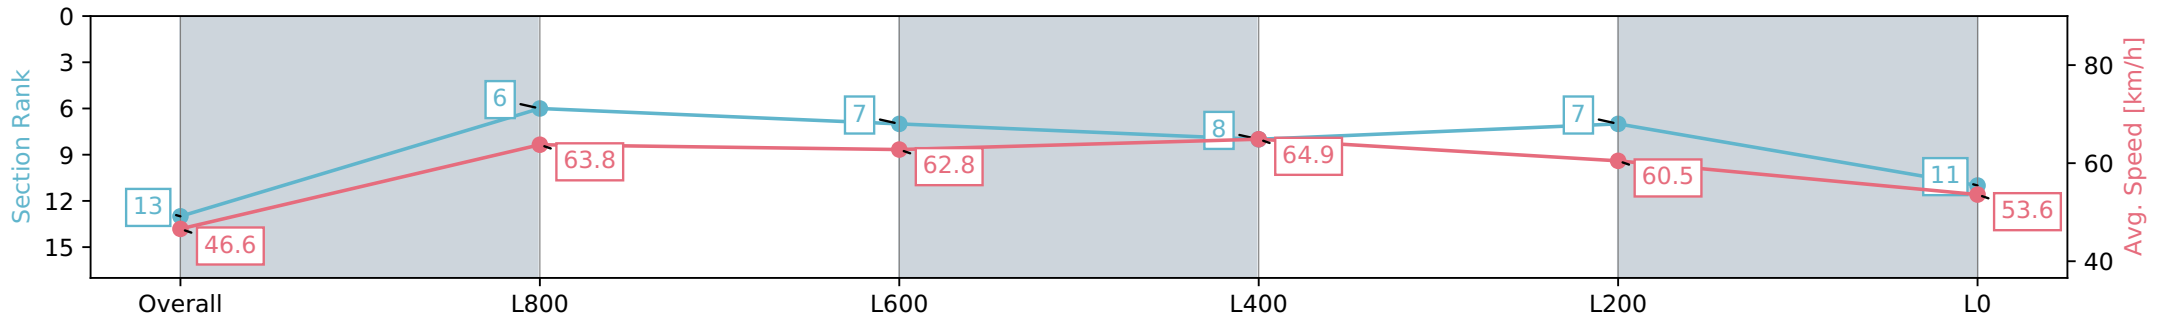

Horse/Jockey Name	IT'S A PEARLER
Finish Rank	13
Fastest Section Time (Section)	0:07.73 (Overall)
Top Speed [km/h] (Section)	65.7 (L600)
Race State	Finished

Rockhampton QLD - Professional
Race 3: FARM AND GARDEN PRODUCTS Maiden Plate - 1100m

16 February 2024 - 1:24PM

Track Rating: Soft 7, Weather: Showers, Rail Position: +3.5m

Section	Overall	L1000	L800	L600	L400	L200
Section Times	1:07.02 [13] (0:07.73)	0:59.29 [6] (0:11.27)	0:48.02 [7] (0:11.56)	0:36.45 [8] (0:11.11)	0:25.34 [7] (0:11.92)	0:13.42 [11] (0:13.42)
Average Speed [km/h]	46.6	63.8	62.8	64.9	60.5	53.6
Top Speed [km/h]	62.3	64.8	64.3	65.7	63.8	57.5
Avg. Dist. to Rail [m]	1.8	0.4	1.2	0.6	0.4	0.8
Avg. Stride Freq. [Hz]	2.4	2.5	2.5	2.5	2.4	2.3
Avg. Stride Length [m]	6.1	7.0	6.8	7.1	6.9	6.5

- [ ] Ranking at each section and finish
- -:-:- No data available at this section
- NA No data available