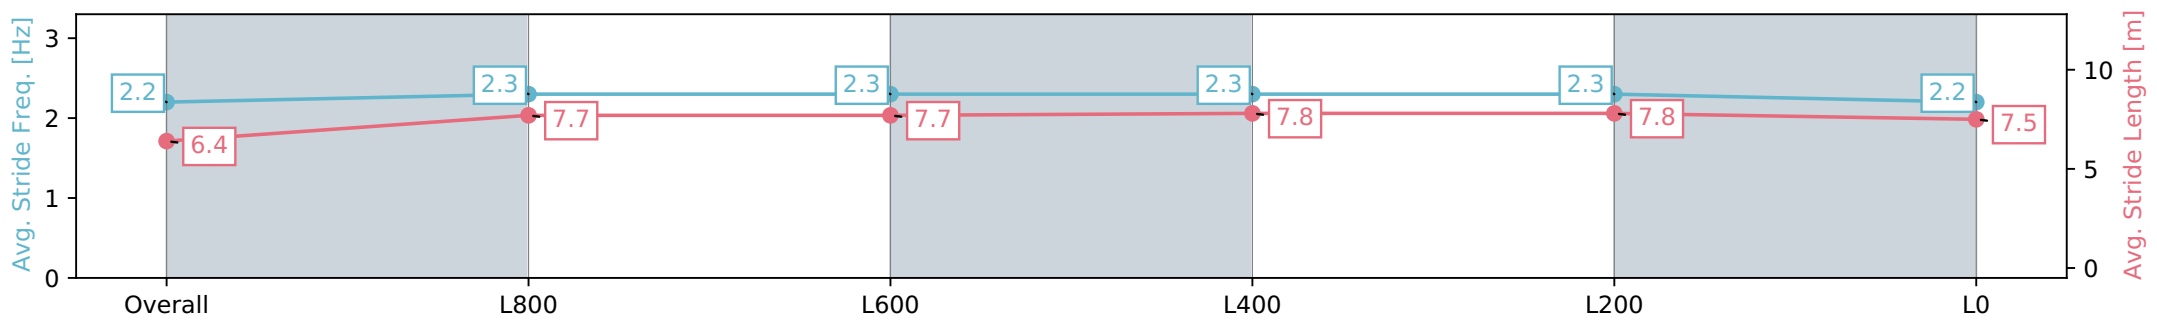

Horse/Jockey Name	SIR GRACE
Finish Rank	3
Fastest Section Time (Section)	0:07.87 (Overall)
Top Speed [km/h] (Section)	66.2 (L1000)
Race State	Finished

Rockhampton QLD - Professional
Race 3: FARM AND GARDEN PRODUCTS Maiden Plate - 1100m

16 February 2024 - 1:24PM

Track Rating: Soft 7, Weather: Showers, Rail Position: +3.5m

Section	Overall	L1000	L800	L600	L400	L200
Section Times	1:04.99 [3] (0:07.87)	0:57.12 [8] (0:11.14)	0:45.98 [8] (0:11.42)	0:34.56 [5] (0:11.09)	0:23.47 [5] (0:11.32)	0:12.15 [3] (0:12.15)
Average Speed [km/h]	45.8	64.9	63.5	65.0	63.6	59.3
Top Speed [km/h]	62.0	66.2	65.4	65.9	65.5	61.4
Avg. Dist. to Rail [m]	4.4	1.3	1.0	3.6	4.9	5.1
Avg. Stride Freq. [Hz]	2.2	2.3	2.3	2.3	2.3	2.2
Avg. Stride Length [m]	6.4	7.7	7.7	7.8	7.8	7.5

Report Created: Fri 16 February 2024 15:18:42 GMT+11 (Note: Timing is based on positional data)

- [ ] Ranking at each section and finish
- -:-:- No data available at this section
- NA No data available