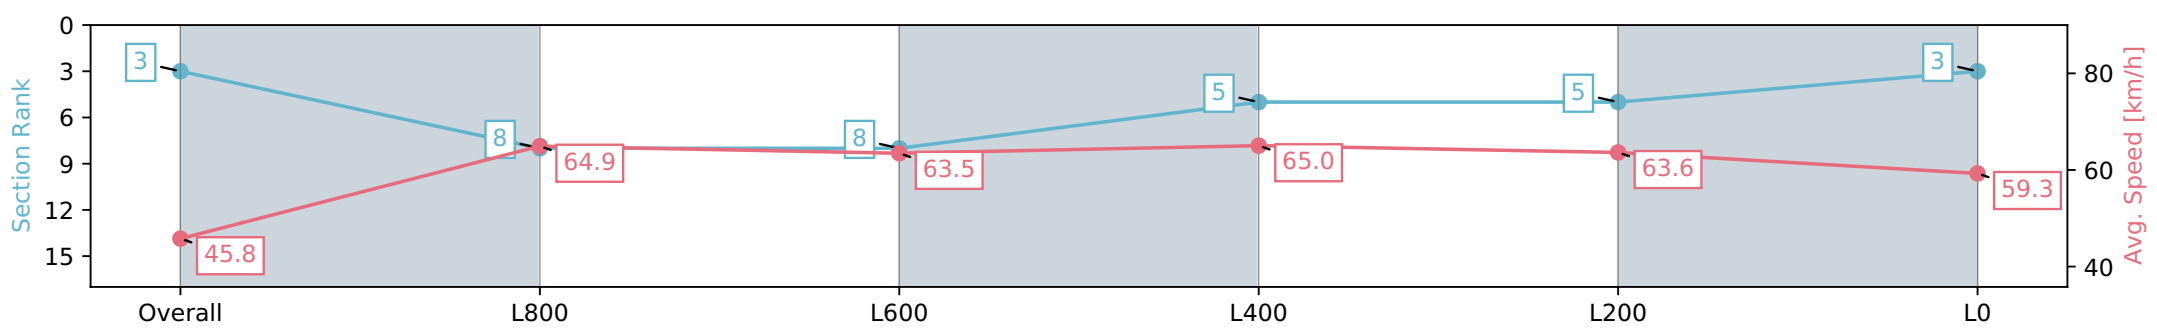

Horse/Jockey Name	SIR GRACE
Finish Rank	3
Fastest Section Time (Section)	0:07.87 (Overall)
Top Speed [km/h] (Section)	66.2 (L1000)
Race State	Finished

Rockhampton QLD - Professional
Race 3: FARM AND GARDEN PRODUCTS Maiden Plate - 1100m

16 February 2024 - 1:24PM

Track Rating: Soft 7, Weather: Showers, Rail Position: +3.5m

Section	Overall	L1000	L800	L600	L400	L200
Section Times	1:04.99 [3] (0:07.87)	0:57.12 [8] (0:11.14)	0:45.98 [8] (0:11.42)	0:34.56 [5] (0:11.09)	0:23.47 [5] (0:11.32)	0:12.15 [3] (0:12.15)
Average Speed [km/h]	45.8	64.9	63.5	65.0	63.6	59.3
Top Speed [km/h]	62.0	66.2	65.4	65.9	65.5	61.4
Avg. Dist. to Rail [m]	4.4	1.3	1.0	3.6	4.9	5.1
Avg. Stride Freq. [Hz]	2.2	2.3	2.3	2.3	2.3	2.2
Avg. Stride Length [m]	6.4	7.7	7.7	7.8	7.8	7.5

Report Created: Fri 16 February 2024 15:18:42 GMT+11 (Note: Timing is based on positional data)

- [ ] Ranking at each section and finish
- -:-:- No data available at this section
- NA No data available