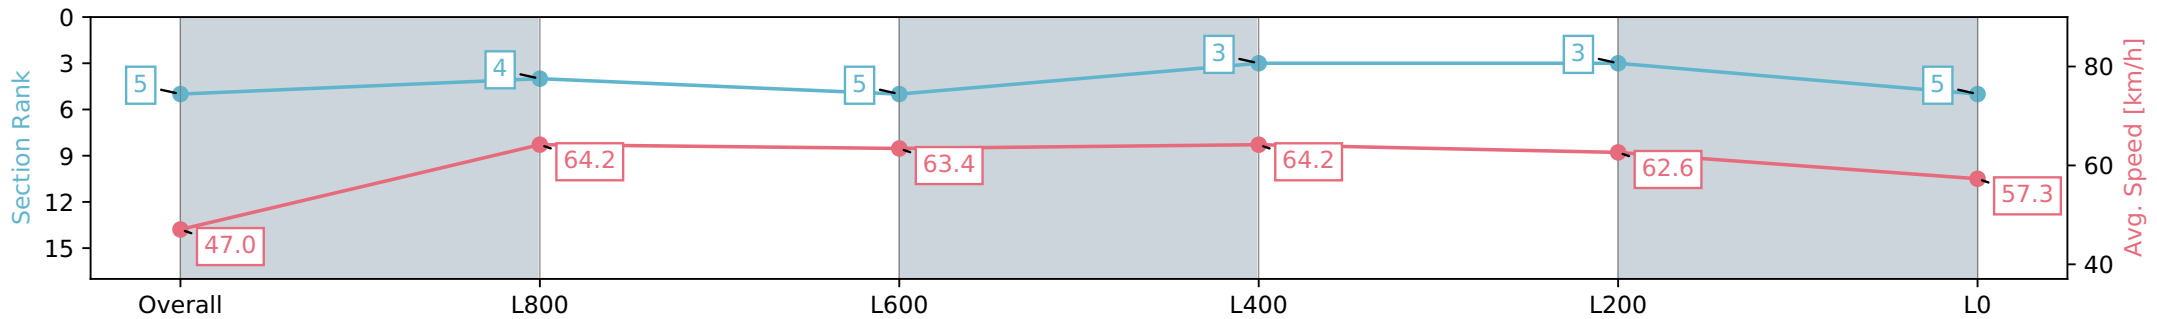

Horse/Jockey Name	LORD VADER
Finish Rank	5
Fastest Section Time (Section)	0:07.65 (Overall)
Top Speed [km/h] (Section)	65.5 (L600)
Race State	Finished

Rockhampton QLD - Professional
Race 3: FARM AND GARDEN PRODUCTS Maiden Plate - 1100m
16 February 2024 - 1:24PM
Track Rating: Soft 7, Weather: Showers, Rail Position: +3.5m

Section	Overall	L1000	L800	L600	L400	L200
Section Times	1:05.45 [5] (0:07.65)	0:57.80 [4] (0:11.15)	0:46.65 [5] (0:11.37)	0:35.28 [3] (0:11.24)	0:24.04 [3] (0:11.49)	0:12.55 [5] (0:12.55)
Average Speed [km/h]	47.0	64.2	63.4	64.2	62.6	57.3
Top Speed [km/h]	61.8	64.9	64.6	65.5	64.9	60.9
Avg. Dist. to Rail [m]	0.8	1.0	0.9	2.7	3.5	4.5
Avg. Stride Freq. [Hz]	2.3	2.5	2.5	2.5	2.5	2.4
Avg. Stride Length [m]	6.2	7.1	7.0	7.1	7.0	6.7

Report Created: Fri 16 February 2024 15:18:47 GMT+11 (Note: Timing is based on positional data)

- [ ] Ranking at each section and finish
- -:-:- No data available at this section
- NA No data available