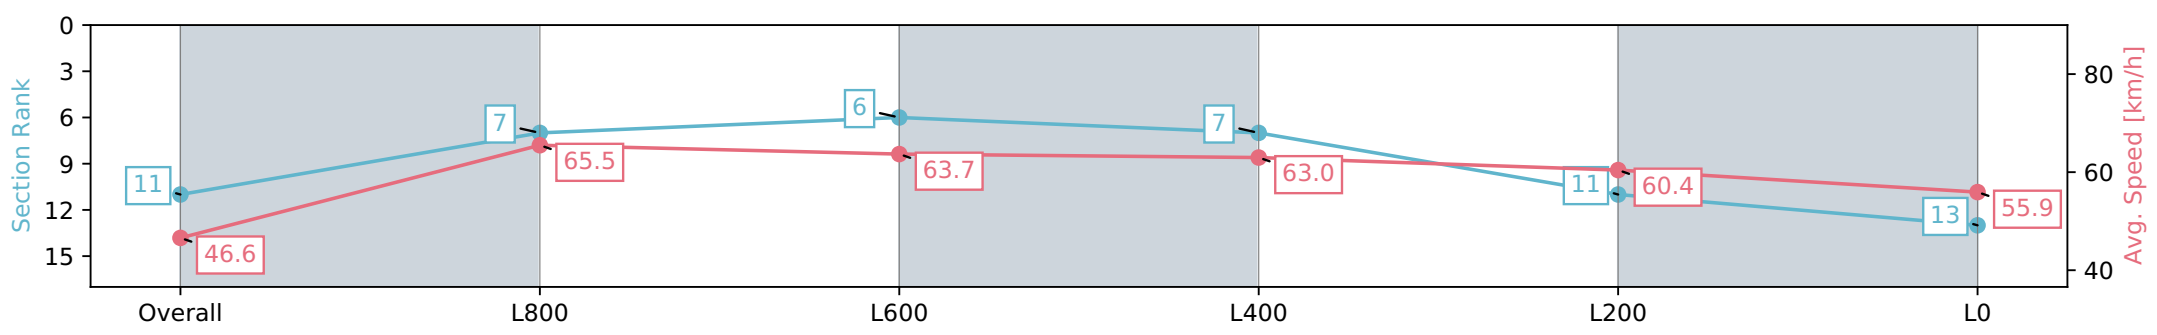

Horse/Jockey Name	SWEET CATENA
Finish Rank	11
Fastest Section Time (Section)	0:07.74 (Overall)
Top Speed [km/h] (Section)	66.3 (L1000)
Race State	Finished

Rockhampton QLD - Professional
Race 3: FARM AND GARDEN PRODUCTS Maiden Plate - 1100m
16 February 2024 - 1:24PM
Track Rating: Soft 7, Weather: Showers, Rail Position: +3.5m

Section	Overall	L1000	L800	L600	L400	L200
Section Times	1:06.79 [11] (0:07.74)	0:59.05 [7] (0:11.19)	0:47.86 [6] (0:11.61)	0:36.25 [7] (0:11.47)	0:24.78 [11] (0:11.91)	0:12.87 [13] (0:12.87)
Average Speed [km/h]	46.6	65.5	63.7	63.0	60.4	55.9
Top Speed [km/h]	63.4	66.3	65.9	63.8	62.9	57.9
Avg. Dist. to Rail [m]	10.5	3.6	3.4	6.3	10.0	11.4
Avg. Stride Freq. [Hz]	2.4	2.6	2.5	2.5	2.4	2.3
Avg. Stride Length [m]	5.9	7.0	7.1	7.1	6.9	6.8

Report Created: Fri 16 February 2024 15:19:02 GMT+11 (Note: Timing is based on positional data)

- [ ] Ranking at each section and finish
- -:-:- No data available at this section
- NA No data available