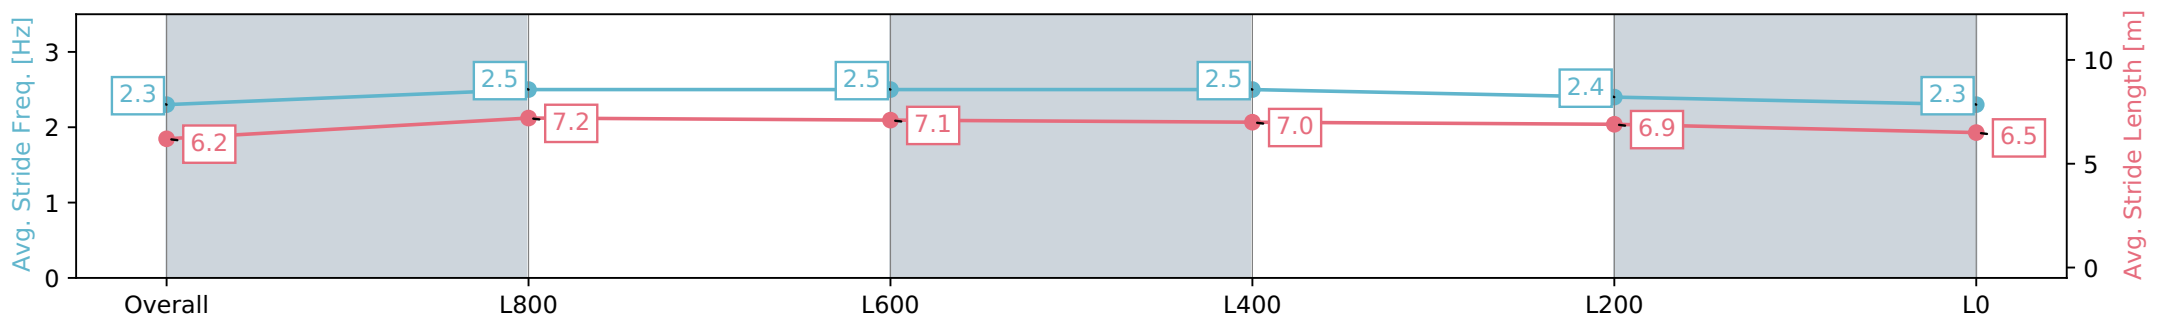

Rockhampton QLD - Professional
 Race 3: FARM AND GARDEN PRODUCTS Maiden Plate - 1100m
 16 February 2024 - 1:24PM
 Track Rating: Soft 7, Weather: Showers, Rail Position: +3.5m

Section	Overall	L1000	L800	L600	L400	L200
Section Times	1:06.63 [10] (0:07.68)	0:58.95 [5] (0:11.05)	0:47.90 [4] (0:11.49)	0:36.41 [4] (0:11.21)	0:25.20 [4] (0:11.90)	0:13.30 [8] (0:13.30)
Average Speed [km/h]	46.9	65.3	63.6	64.2	60.5	54.2
Top Speed [km/h]	62.3	67.0	64.6	65.5	63.8	57.2
Avg. Dist. to Rail [m]	4.0	0.9	1.7	3.3	3.3	4.0
Avg. Stride Freq. [Hz]	2.3	2.5	2.5	2.5	2.4	2.3
Avg. Stride Length [m]	6.2	7.2	7.1	7.0	6.9	6.5