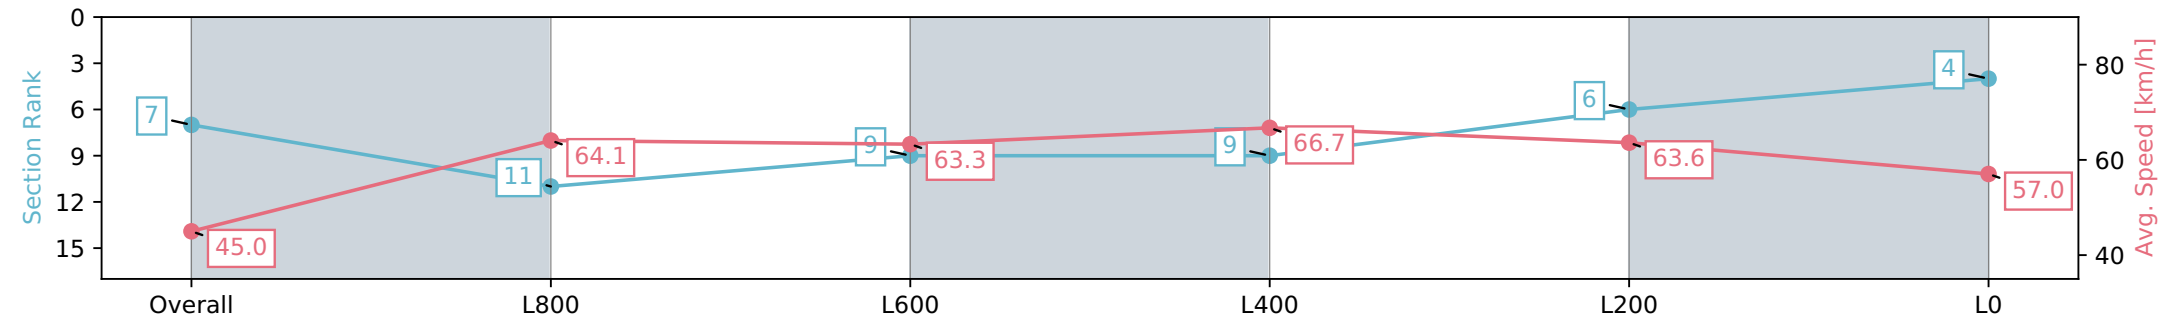

Rockhampton QLD - Professional
 Race 3: FARM AND GARDEN PRODUCTS Maiden Plate - 1100m
 16 February 2024 - 1:24PM
 Track Rating: Soft 7, Weather: Showers, Rail Position: +3.5m

Section	Overall	L1000	L800	L600	L400	L200
Section Times	1:05.52 [7] (0:08.00)	0:57.52 [11] (0:11.26)	0:46.26 [9] (0:11.49)	0:34.77 [9] (0:10.82)	0:23.95 [6] (0:11.31)	0:12.64 [4] (0:12.64)
Average Speed [km/h]	45.0	64.1	63.3	66.7	63.6	57.0
Top Speed [km/h]	59.3	66.4	66.0	68.1	67.6	59.9
Avg. Dist. to Rail [m]	8.8	1.9	1.5	5.1	8.2	10.4
Avg. Stride Freq. [Hz]	2.2	2.4	2.5	2.6	2.6	2.4
Avg. Stride Length [m]	6.2	7.1	7.1	7.1	6.9	6.6