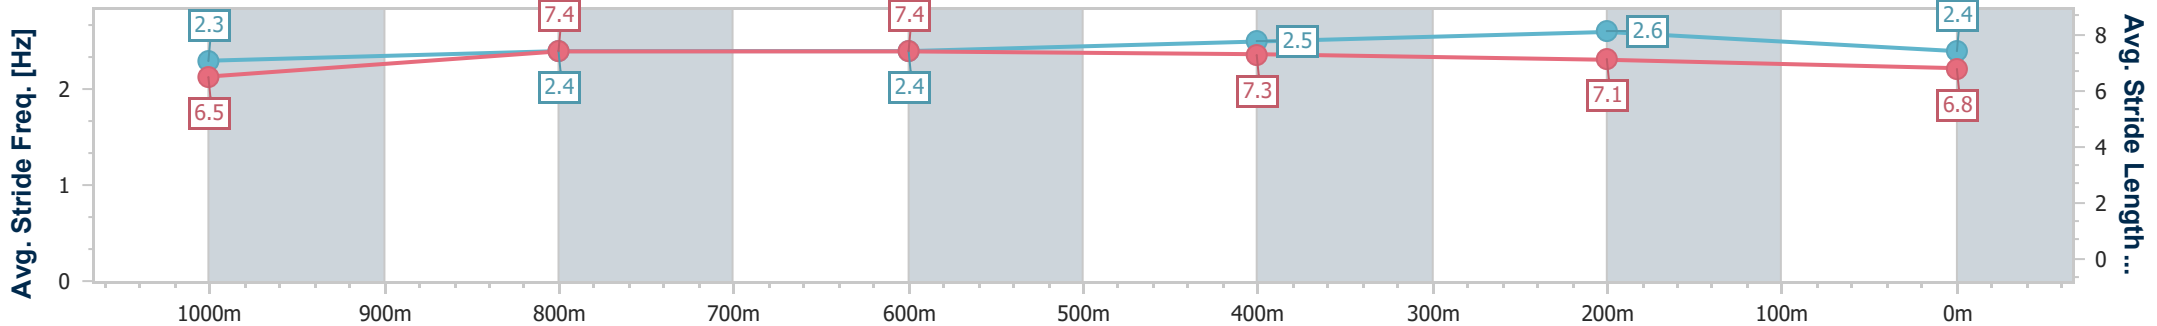

- [] Ranking at each section and finish
- .-.- No data available at this section
- NA No data available

Horse/Jockey Name	Bold And Lucy
Final Rank	7
Fastest Section Time (Section)	0:11.01 (400m)
Top Speed [km/h] (Section)	67.5 (400m)
Race State	Finished

Eagle Farm QLD Professional
Race 4: XXXX Fillies and Mares BENCHMARK 78 Handicap - 1200m

17 February 2024 - 14:32

Track Rating: Soft 7, Weather: Fine, Rail Position: +5m Entire

BRISBANE RACING CLUB

Section	Overall	1000m	800m	600m	400m	200m
Section Times	1:11.70 [7] (0:14.39)	0:57.31 [8] (0:11.52)	0:45.79 [8] (0:11.46)	0:34.33 [8] (0:11.29)	0:23.04 [8] (0:11.01)	0:12.03 [8] (0:12.03)
Average Speed [km/h]	50.2	63.0	63.8	65.3	65.3	59.8
Top Speed [km/h]	64.3	64.1	65.6	67.5	67.5	63.1
Avg. Dist. to Rail [m]	2.3	2.0	2.8	4.8	7.0	6.9
Avg. Stride Freq. [Hz]	2.3	2.4	2.4	2.5	2.6	2.4
Avg. Stride Length [m]	6.5	7.4	7.4	7.3	7.1	6.8