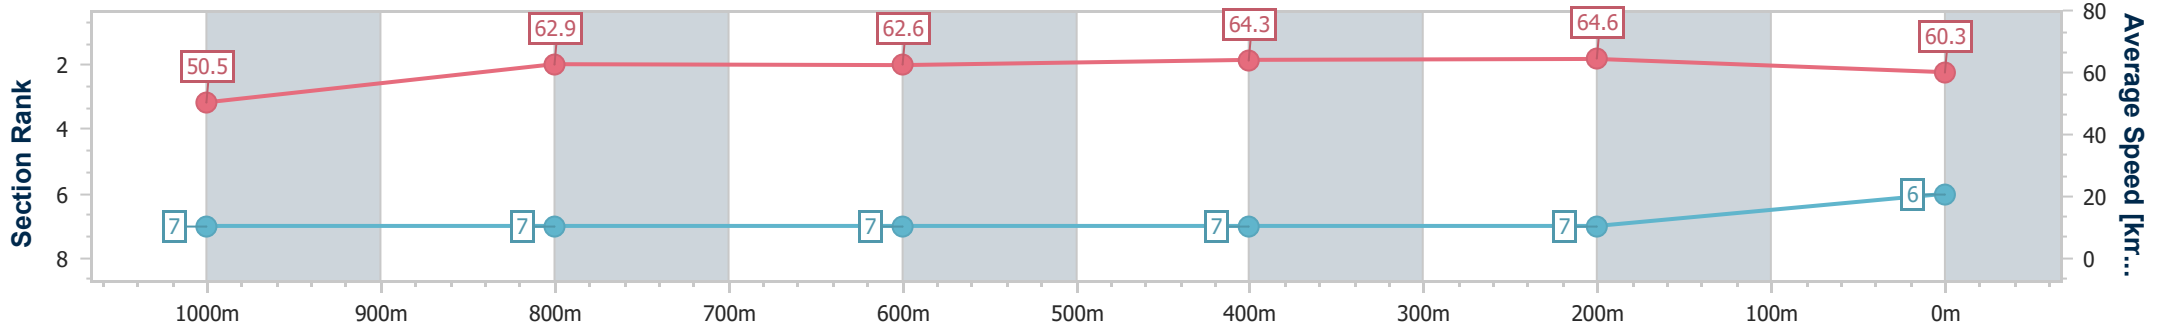

Horse/Jockey Name	Renouf
Final Rank	6
Fastest Section Time (Section)	0:11.16 (600m)
Top Speed [km/h] (Section)	66.0 (400m)
Race State	Finished

Eagle Farm QLD Professional
Race 4: XXXX Fillies and Mares BENCHMARK 78 Handicap - 1200m
17 February 2024 - 14:32
Track Rating: Soft 7, Weather: Fine, Rail Position: +5m Entire

BRISBANE
RACING CLUB

Section	Overall	1000m	800m	600m	400m	200m
Section Times	1:11.54 [6] (0:14.30)	0:57.24 [7] (0:11.48)	0:45.76 [7] (0:11.51)	0:34.25 [7] (0:11.16)	0:23.09 [7] (0:11.17)	0:11.92 [7] (0:11.92)
Average Speed [km/h]	50.5	62.9	62.6	64.3	64.6	60.3
Top Speed [km/h]	64.7	64.2	63.8	66.0	66.0	63.0
Avg. Dist. to Rail [m]	1.2	1.2	0.2	0.8	3.1	4.9
Avg. Stride Freq. [Hz]	2.4	2.4	2.3	2.4	2.4	2.4
Avg. Stride Length [m]	6.4	7.4	7.5	7.5	7.4	7.0

- [ ] Ranking at each section and finish
- -.-.- No data available at this section
- NA No data available