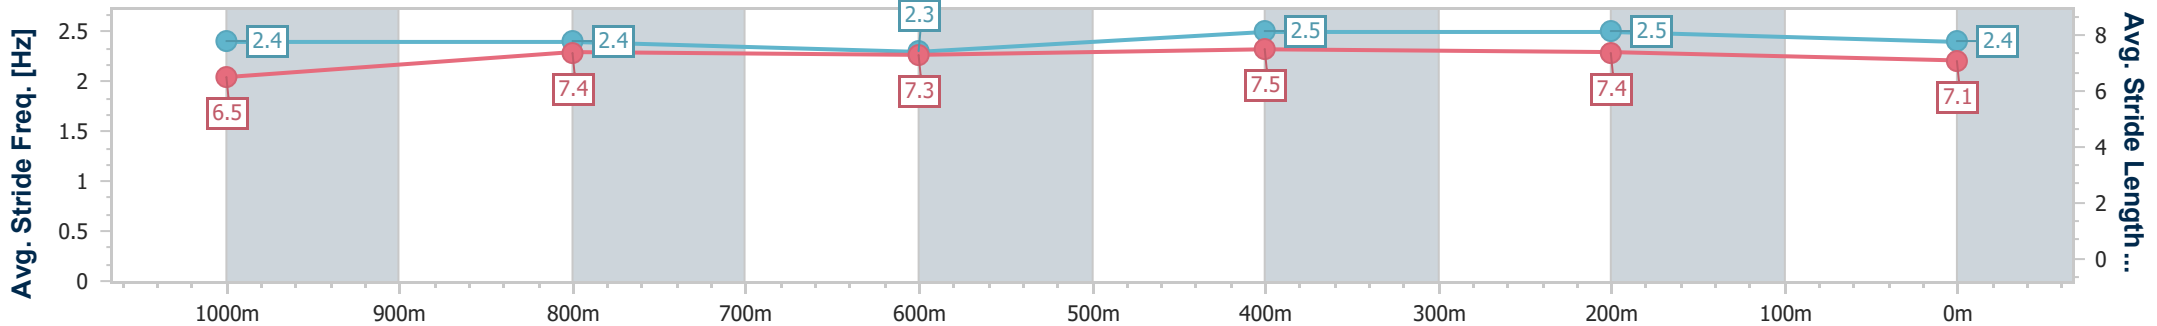

Eagle Farm QLD Professional
Race 4: XXXX Fillies and Mares BENCHMARK 78 Handicap - 1200m

17 February 2024 - 14:32

BRISBANE RACING CLUB

Track Rating: Soft 7, Weather: Fine, Rail Position: +5m Entire

Section	Overall	1000m	800m	600m	400m	200m
Section Times	1:11.20 [3] (0:13.83)	0:57.37 [2] (0:11.49)	0:45.88 [2] (0:11.82)	0:34.06 [5] (0:11.02)	0:23.04 [3] (0:11.04)	0:12.00 [3] (0:12.00)
Average Speed [km/h]	52.2	63.1	61.3	66.0	65.3	60.0
Top Speed [km/h]	64.3	65.0	63.1	67.3	66.0	64.4
Avg. Dist. to Rail [m]	0.9	1.5	2.1	1.8	2.8	1.5
Avg. Stride Freq. [Hz]	2.4	2.4	2.3	2.5	2.5	2.4
Avg. Stride Length [m]	6.5	7.4	7.3	7.5	7.4	7.1