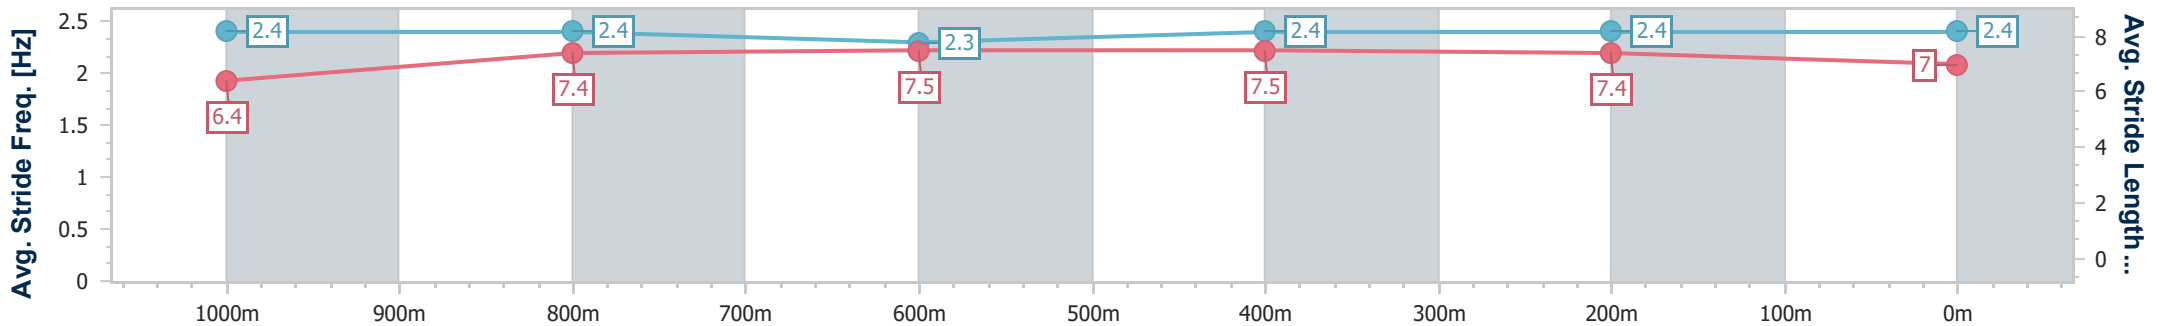

Horse/Jockey Name	Renouf
Final Rank	6
Fastest Section Time (Section)	0:11.16 (600m)
Top Speed [km/h] (Section)	66.0 (400m)
Race State	Finished

Eagle Farm QLD Professional
Race 4: XXXX Fillies and Mares BENCHMARK 78 Handicap - 1200m
17 February 2024 - 14:32
Track Rating: Soft 7, Weather: Fine, Rail Position: +5m Entire

BRISBANE
RACING CLUB

Section	Overall	1000m	800m	600m	400m	200m
Section Times	1:11.54 [6] (0:14.30)	0:57.24 [7] (0:11.48)	0:45.76 [7] (0:11.51)	0:34.25 [7] (0:11.16)	0:23.09 [7] (0:11.17)	0:11.92 [7] (0:11.92)
Average Speed [km/h]	50.5	62.9	62.6	64.3	64.6	60.3
Top Speed [km/h]	64.7	64.2	63.8	66.0	66.0	63.0
Avg. Dist. to Rail [m]	1.2	1.2	0.2	0.8	3.1	4.9
Avg. Stride Freq. [Hz]	2.4	2.4	2.3	2.4	2.4	2.4
Avg. Stride Length [m]	6.4	7.4	7.5	7.5	7.4	7.0

- [ ] Ranking at each section and finish
- -.-.- No data available at this section
- NA No data available