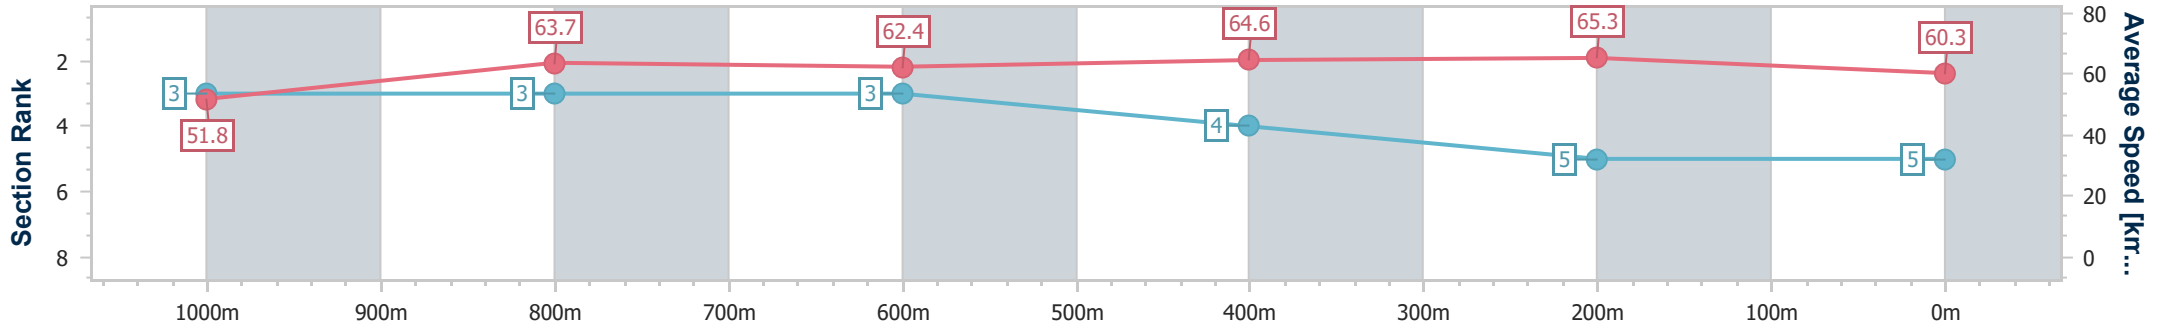

Horse/Jockey Name	Baristasista
Final Rank	5
Fastest Section Time (Section)	0:11.04 (400m)
Top Speed [km/h] (Section)	67.8 (400m)
Race State	Finished

Eagle Farm QLD Professional
Race 4: XXXX Fillies and Mares BENCHMARK 78 Handicap - 1200m
17 February 2024 - 14:32
Track Rating: Soft 7, Weather: Fine, Rail Position: +5m Entire

BRISBANE
RACING CLUB

Section	Overall	1000m	800m	600m	400m	200m
Section Times	1:11.23 [5] (0:13.91)	0:57.32 [3] (0:11.42)	0:45.90 [3] (0:11.67)	0:34.23 [3] (0:11.26)	0:22.97 [4] (0:11.04)	0:11.93 [5] (0:11.93)
Average Speed [km/h]	51.8	63.7	62.4	64.6	65.3	60.3
Top Speed [km/h]	65.4	65.3	63.7	67.6	67.8	64.3
Avg. Dist. to Rail [m]	4.4	1.8	2.1	2.9	4.6	5.6
Avg. Stride Freq. [Hz]	2.4	2.4	2.3	2.4	2.4	2.3
Avg. Stride Length [m]	6.5	7.3	7.5	7.5	7.5	7.3

- [ ] Ranking at each section and finish
- -.-.- No data available at this section
- NA No data available