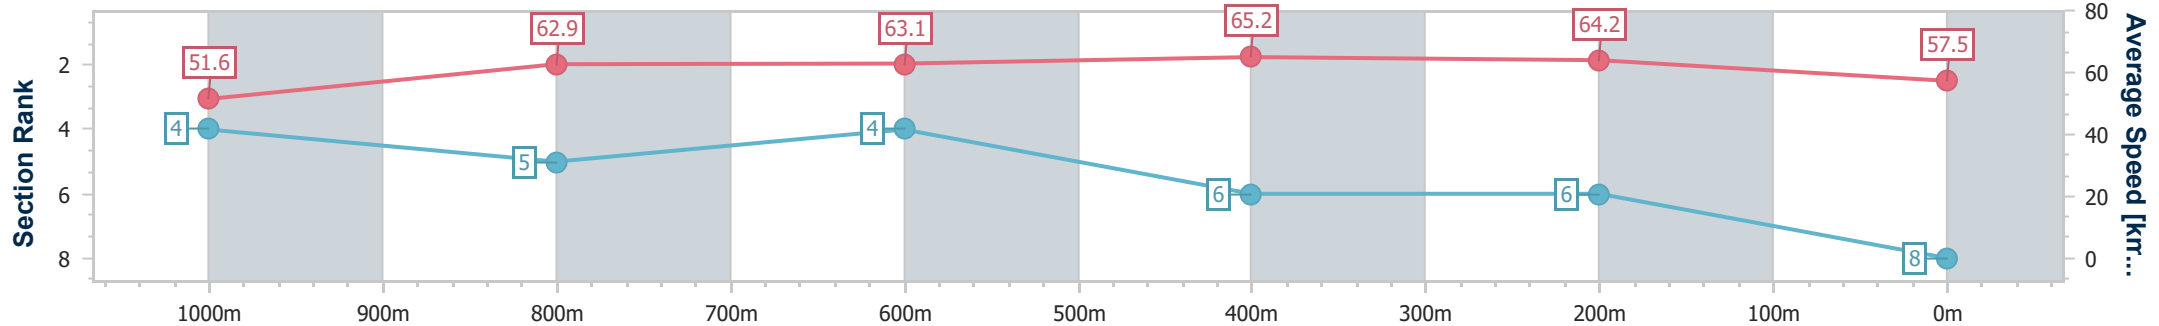

Eagle Farm QLD Professional
Race 4: XXXX Fillies and Mares BENCHMARK 78 Handicap - 1200m

17 February 2024 - 14:32

Track Rating: Soft 7, Weather: Fine, Rail Position: +5m Entire

BRISBANE RACING CLUB

Section	Overall	1000m	800m	600m	400m	200m
Section Times	1:12.11 [8] (0:13.96)	0:58.15 [4] (0:11.55)	0:46.60 [5] (0:11.59)	0:35.01 [4] (0:11.26)	0:23.75 [6] (0:11.23)	0:12.52 [6] (0:12.52)
Average Speed [km/h]	51.6	62.9	63.1	65.2	64.2	57.5
Top Speed [km/h]	64.5	64.3	64.3	66.4	65.9	62.0
Avg. Dist. to Rail [m]	2.7	2.0	3.5	3.9	7.1	7.5
Avg. Stride Freq. [Hz]	2.3	2.4	2.4	2.4	2.5	2.3
Avg. Stride Length [m]	6.7	7.4	7.4	7.5	7.2	6.8

- [] Ranking at each section and finish
- .-.- No data available at this section
- NA No data available