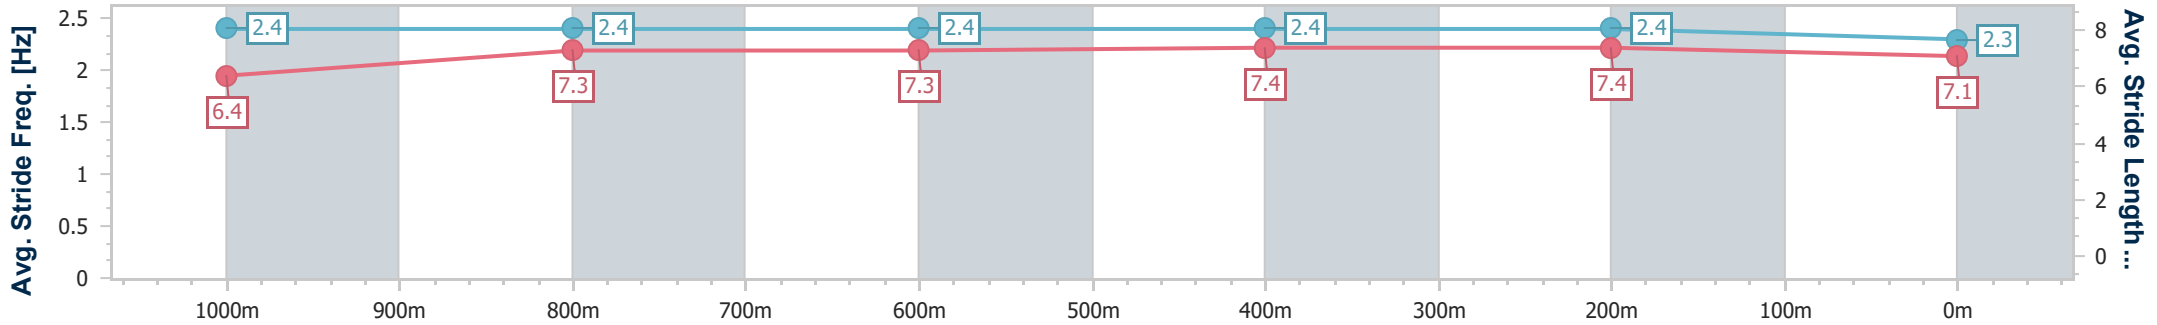

Eagle Farm QLD Professional
Race 4: XXXX Fillies and Mares BENCHMARK 78 Handicap - 1200m

17 February 2024 - 14:32

Track Rating: Soft 7, Weather: Fine, Rail Position: +5m Entire

BRISBANE RACING CLUB

Section	Overall	1000m	800m	600m	400m	200m
Section Times	1:11.22 [4] (0:14.11)	0:57.11 [5] (0:11.32)	0:45.79 [4] (0:11.38)	0:34.41 [2] (0:11.28)	0:23.13 [2] (0:11.06)	0:12.07 [2] (0:12.07)
Average Speed [km/h]	51.0	63.6	64.0	65.1	65.1	59.6
Top Speed [km/h]	64.6	63.9	65.2	66.4	67.4	63.6
Avg. Dist. to Rail [m]	0.9	0.6	2.3	3.9	2.8	3.5
Avg. Stride Freq. [Hz]	2.4	2.4	2.4	2.4	2.4	2.3
Avg. Stride Length [m]	6.4	7.3	7.3	7.4	7.4	7.1