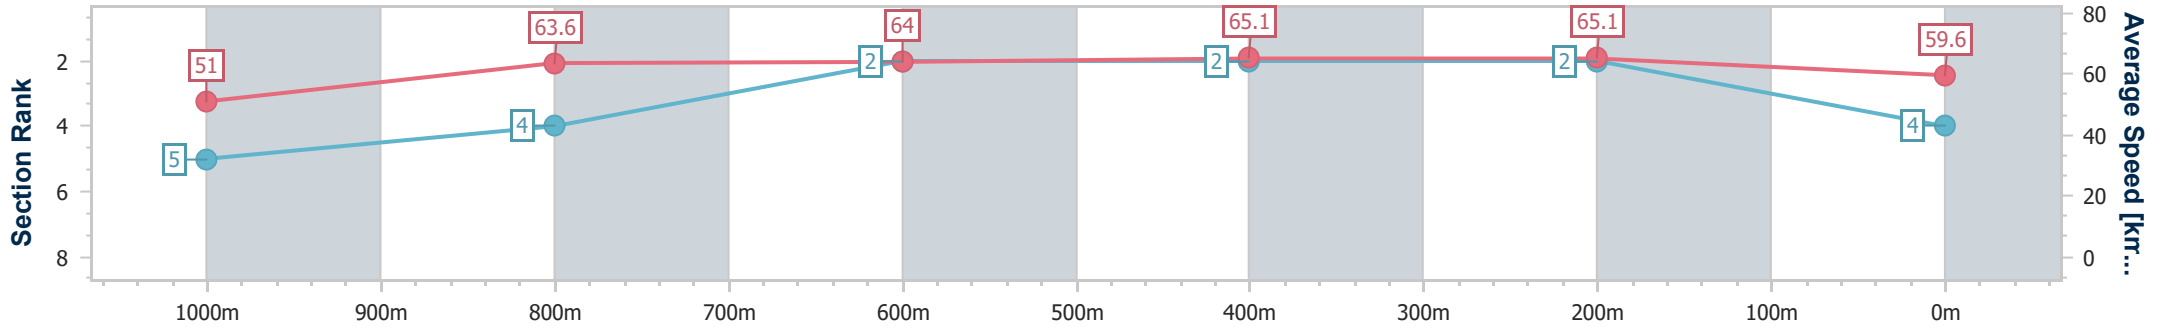

Eagle Farm QLD Professional
Race 4: XXXX Fillies and Mares BENCHMARK 78 Handicap - 1200m

17 February 2024 - 14:32

Track Rating: Soft 7, Weather: Fine, Rail Position: +5m Entire

BRISBANE RACING CLUB

Section	Overall	1000m	800m	600m	400m	200m
Section Times	1:11.22 [4] (0:14.11)	0:57.11 [5] (0:11.32)	0:45.79 [4] (0:11.38)	0:34.41 [2] (0:11.28)	0:23.13 [2] (0:11.06)	0:12.07 [2] (0:12.07)
Average Speed [km/h]	51.0	63.6	64.0	65.1	65.1	59.6
Top Speed [km/h]	64.6	63.9	65.2	66.4	67.4	63.6
Avg. Dist. to Rail [m]	0.9	0.6	2.3	3.9	2.8	3.5
Avg. Stride Freq. [Hz]	2.4	2.4	2.4	2.4	2.4	2.3
Avg. Stride Length [m]	6.4	7.3	7.3	7.4	7.4	7.1