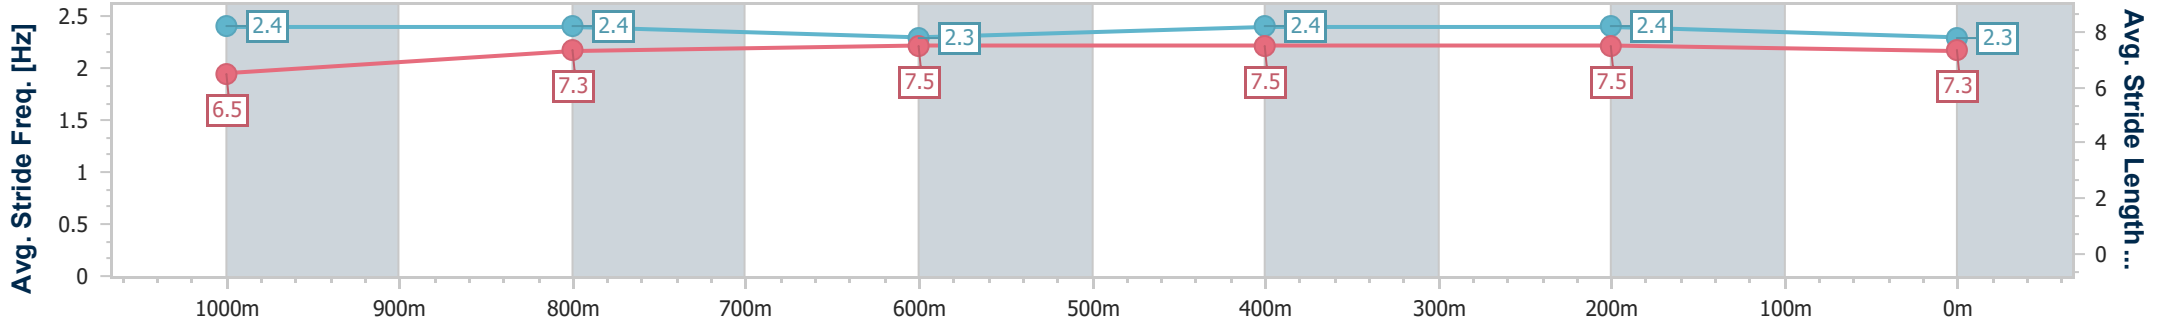

Horse/Jockey Name	Baristasista
Final Rank	5
Fastest Section Time (Section)	0:11.04 (400m)
Top Speed [km/h] (Section)	67.8 (400m)
Race State	Finished

Eagle Farm QLD Professional
Race 4: XXXX Fillies and Mares BENCHMARK 78 Handicap - 1200m
17 February 2024 - 14:32
Track Rating: Soft 7, Weather: Fine, Rail Position: +5m Entire

BRISBANE
RACING CLUB

Section	Overall	1000m	800m	600m	400m	200m
Section Times	1:11.23 [5] (0:13.91)	0:57.32 [3] (0:11.42)	0:45.90 [3] (0:11.67)	0:34.23 [3] (0:11.26)	0:22.97 [4] (0:11.04)	0:11.93 [5] (0:11.93)
Average Speed [km/h]	51.8	63.7	62.4	64.6	65.3	60.3
Top Speed [km/h]	65.4	65.3	63.7	67.6	67.8	64.3
Avg. Dist. to Rail [m]	4.4	1.8	2.1	2.9	4.6	5.6
Avg. Stride Freq. [Hz]	2.4	2.4	2.3	2.4	2.4	2.3
Avg. Stride Length [m]	6.5	7.3	7.5	7.5	7.5	7.3

- [ ] Ranking at each section and finish
- -.-.- No data available at this section
- NA No data available