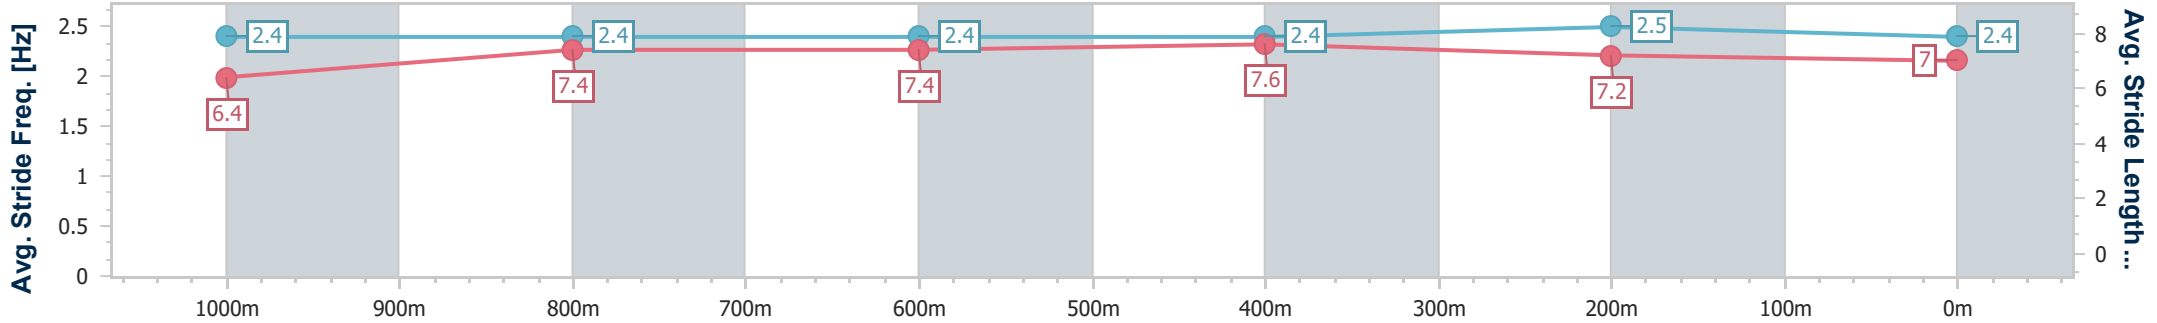

Horse/Jockey Name	Blue Spinel
Final Rank	1
Fastest Section Time (Section)	0:10.96 (400m)
Top Speed [km/h] (Section)	67.4 (600m)
Race State	Finished

Eagle Farm QLD Professional
Race 4: XXXX Fillies and Mares BENCHMARK 78 Handicap - 1200m
17 February 2024 - 14:32
Track Rating: Soft 7, Weather: Fine, Rail Position: +5m Entire

BRISBANE
RACING CLUB

Section	Overall	1000m	800m	600m	400m	200m
Section Times	1:11.01 [1] (0:14.16)	0:56.85 [6] (0:11.60)	0:45.25 [6] (0:11.42)	0:33.83 [6] (0:11.09)	0:22.74 [5] (0:10.96)	0:11.78 [4] (0:11.78)
Average Speed [km/h]	51.1	63.0	63.7	66.1	65.6	61.2
Top Speed [km/h]	64.8	63.7	65.7	67.4	67.2	64.3
Avg. Dist. to Rail [m]	4.2	2.9	2.7	3.7	6.5	6.7
Avg. Stride Freq. [Hz]	2.4	2.4	2.4	2.4	2.5	2.4
Avg. Stride Length [m]	6.4	7.4	7.4	7.6	7.2	7.0

- [ ] Ranking at each section and finish
- -.-.- No data available at this section
- NA No data available