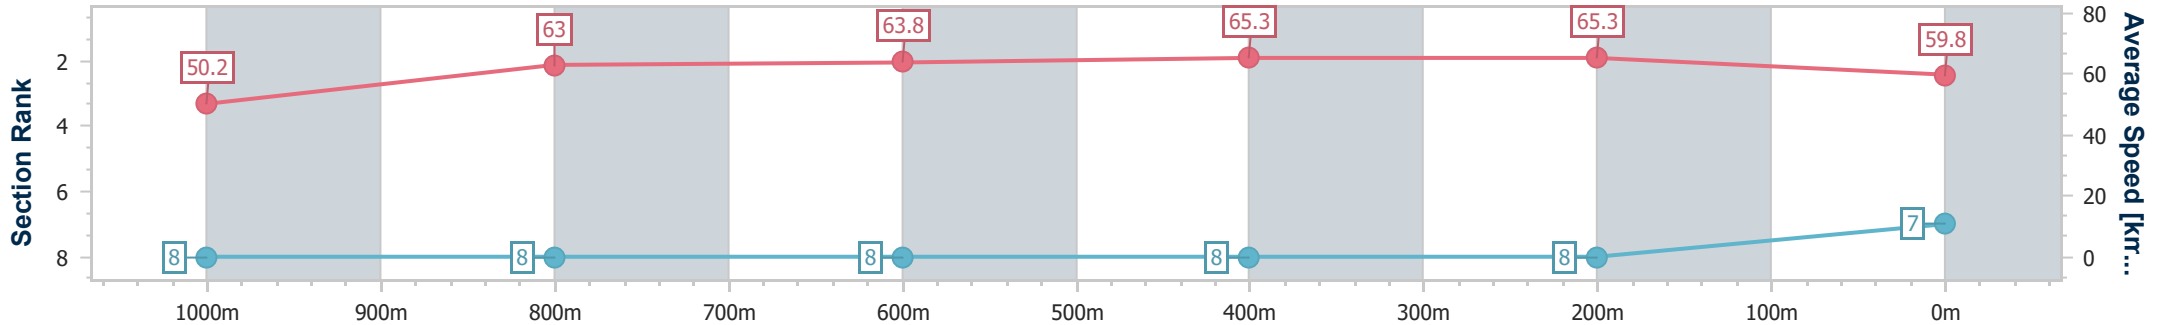

- [] Ranking at each section and finish
- .-.- No data available at this section
- NA No data available

Horse/Jockey Name	Bold And Lucy
Final Rank	7
Fastest Section Time (Section)	0:11.01 (400m)
Top Speed [km/h] (Section)	67.5 (400m)
Race State	Finished

Eagle Farm QLD Professional
Race 4: XXXX Fillies and Mares BENCHMARK 78 Handicap - 1200m

17 February 2024 - 14:32

Track Rating: Soft 7, Weather: Fine, Rail Position: +5m Entire

BRISBANE RACING CLUB

Section	Overall	1000m	800m	600m	400m	200m
Section Times	1:11.70 [7] (0:14.39)	0:57.31 [8] (0:11.52)	0:45.79 [8] (0:11.46)	0:34.33 [8] (0:11.29)	0:23.04 [8] (0:11.01)	0:12.03 [8] (0:12.03)
Average Speed [km/h]	50.2	63.0	63.8	65.3	65.3	59.8
Top Speed [km/h]	64.3	64.1	65.6	67.5	67.5	63.1
Avg. Dist. to Rail [m]	2.3	2.0	2.8	4.8	7.0	6.9
Avg. Stride Freq. [Hz]	2.3	2.4	2.4	2.5	2.6	2.4
Avg. Stride Length [m]	6.5	7.4	7.4	7.3	7.1	6.8