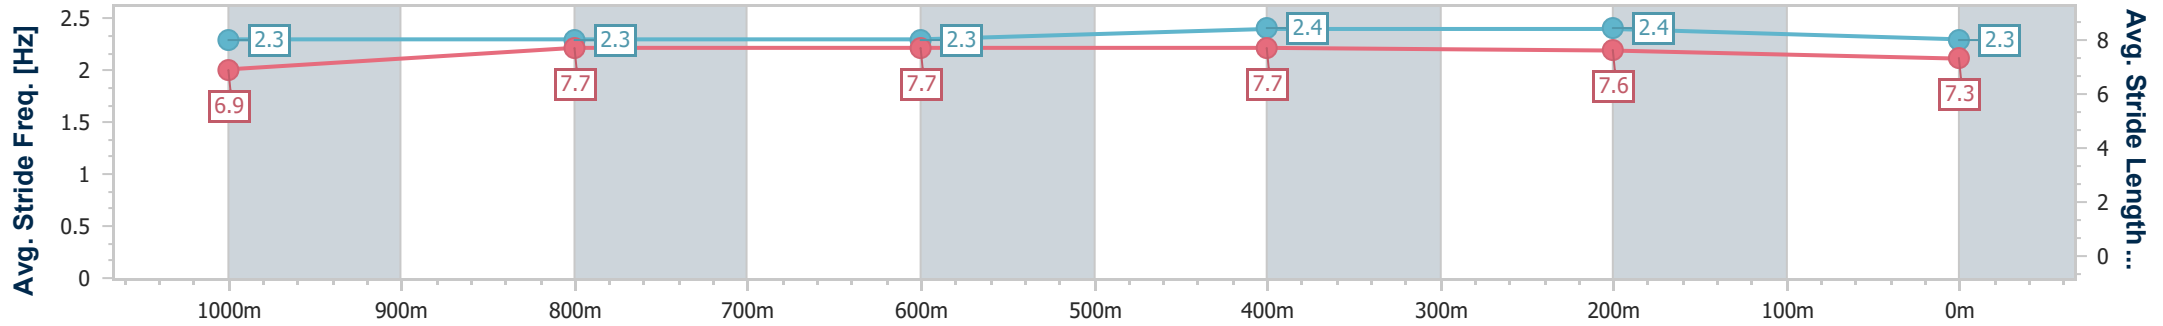

Eagle Farm QLD Professional
Race 4: XXXX Fillies and Mares BENCHMARK 78 Handicap - 1200m

17 February 2024 - 14:32

Track Rating: Soft 7, Weather: Fine, Rail Position: +5m Entire

BRISBANE RACING CLUB

Section	Overall	1000m	800m	600m	400m	200m
Section Times	1:11.10 [2] (0:13.62)	0:57.48 [1] (0:11.46)	0:46.02 [1] (0:11.73)	0:34.29 [1] (0:11.22)	0:23.07 [1] (0:10.95)	0:12.12 [1] (0:12.12)
Average Speed [km/h]	53.1	63.3	62.5	65.1	65.7	59.3
Top Speed [km/h]	66.1	65.5	64.5	66.2	67.1	63.4
Avg. Dist. to Rail [m]	2.7	2.0	2.9	2.9	3.9	2.4
Avg. Stride Freq. [Hz]	2.3	2.3	2.3	2.4	2.4	2.3
Avg. Stride Length [m]	6.9	7.7	7.7	7.7	7.6	7.3