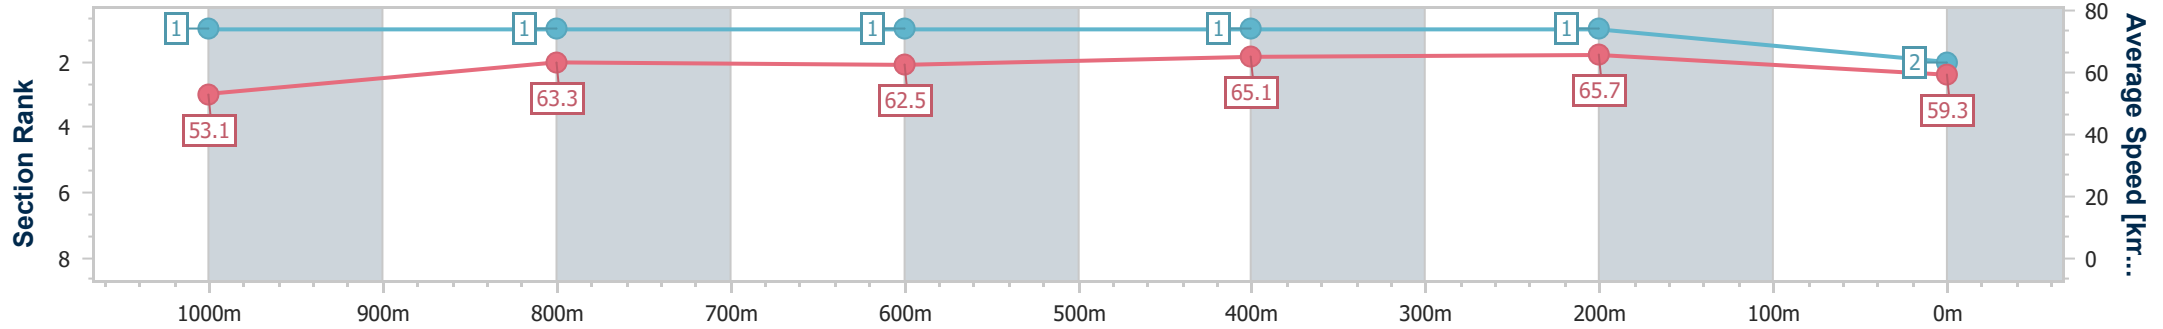

Eagle Farm QLD Professional
Race 4: XXXX Fillies and Mares BENCHMARK 78 Handicap - 1200m

17 February 2024 - 14:32

Track Rating: Soft 7, Weather: Fine, Rail Position: +5m Entire

BRISBANE RACING CLUB

Section	Overall	1000m	800m	600m	400m	200m
Section Times	1:11.10 [2] (0:13.62)	0:57.48 [1] (0:11.46)	0:46.02 [1] (0:11.73)	0:34.29 [1] (0:11.22)	0:23.07 [1] (0:10.95)	0:12.12 [1] (0:12.12)
Average Speed [km/h]	53.1	63.3	62.5	65.1	65.7	59.3
Top Speed [km/h]	66.1	65.5	64.5	66.2	67.1	63.4
Avg. Dist. to Rail [m]	2.7	2.0	2.9	2.9	3.9	2.4
Avg. Stride Freq. [Hz]	2.3	2.3	2.3	2.4	2.4	2.3
Avg. Stride Length [m]	6.9	7.7	7.7	7.7	7.6	7.3