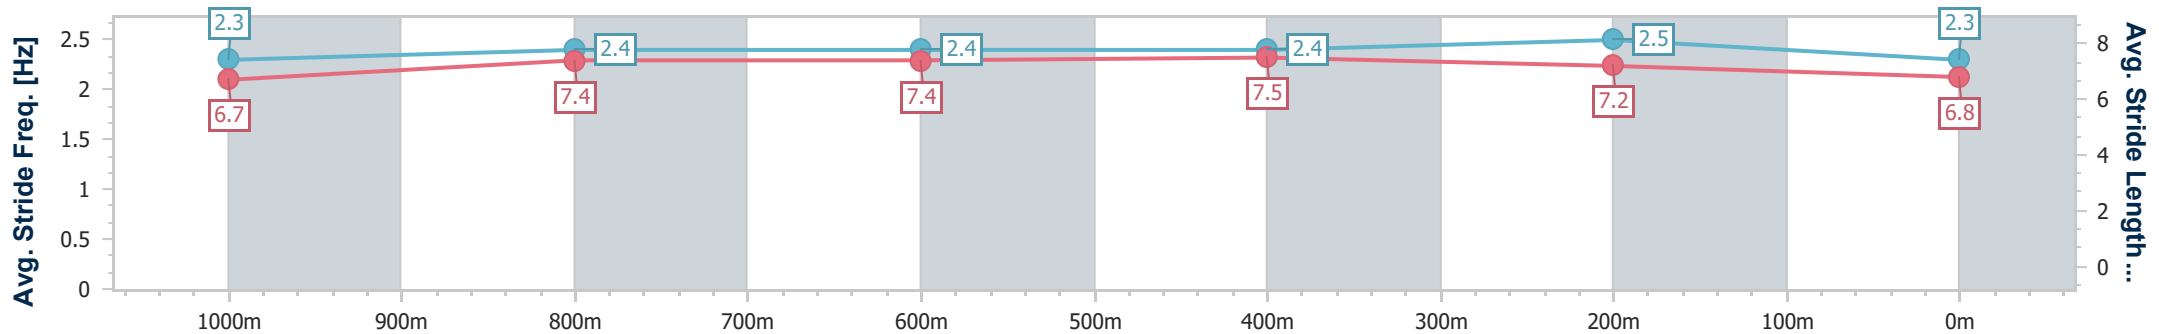

Eagle Farm QLD Professional
Race 4: XXXX Fillies and Mares BENCHMARK 78 Handicap - 1200m

17 February 2024 - 14:32

Track Rating: Soft 7, Weather: Fine, Rail Position: +5m Entire

BRISBANE RACING CLUB

Section	Overall	1000m	800m	600m	400m	200m
Section Times	1:12.11 [8] (0:13.96)	0:58.15 [4] (0:11.55)	0:46.60 [5] (0:11.59)	0:35.01 [4] (0:11.26)	0:23.75 [6] (0:11.23)	0:12.52 [6] (0:12.52)
Average Speed [km/h]	51.6	62.9	63.1	65.2	64.2	57.5
Top Speed [km/h]	64.5	64.3	64.3	66.4	65.9	62.0
Avg. Dist. to Rail [m]	2.7	2.0	3.5	3.9	7.1	7.5
Avg. Stride Freq. [Hz]	2.3	2.4	2.4	2.4	2.5	2.3
Avg. Stride Length [m]	6.7	7.4	7.4	7.5	7.2	6.8

- [] Ranking at each section and finish
- .-.- No data available at this section
- NA No data available