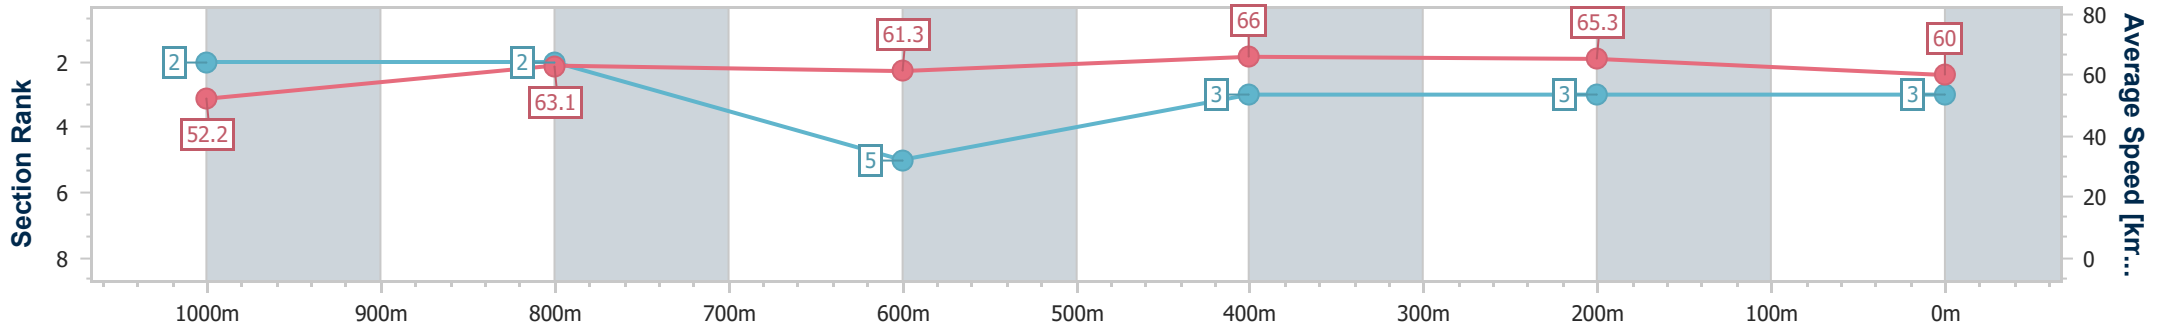

Eagle Farm QLD Professional
Race 4: XXXX Fillies and Mares BENCHMARK 78 Handicap - 1200m

17 February 2024 - 14:32

BRISBANE RACING CLUB

Track Rating: Soft 7, Weather: Fine, Rail Position: +5m Entire

Section	Overall	1000m	800m	600m	400m	200m
Section Times	1:11.20 [3] (0:13.83)	0:57.37 [2] (0:11.49)	0:45.88 [2] (0:11.82)	0:34.06 [5] (0:11.02)	0:23.04 [3] (0:11.04)	0:12.00 [3] (0:12.00)
Average Speed [km/h]	52.2	63.1	61.3	66.0	65.3	60.0
Top Speed [km/h]	64.3	65.0	63.1	67.3	66.0	64.4
Avg. Dist. to Rail [m]	0.9	1.5	2.1	1.8	2.8	1.5
Avg. Stride Freq. [Hz]	2.4	2.4	2.3	2.5	2.5	2.4
Avg. Stride Length [m]	6.5	7.4	7.3	7.5	7.4	7.1