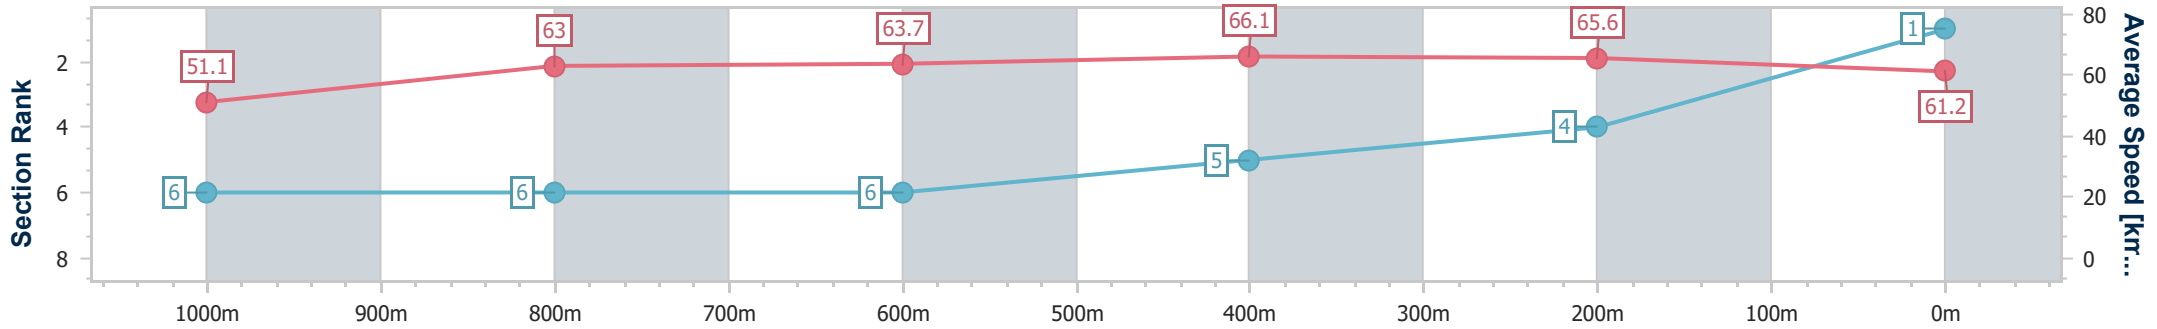

Horse/Jockey Name	Blue Spinel
Final Rank	1
Fastest Section Time (Section)	0:10.96 (400m)
Top Speed [km/h] (Section)	67.4 (600m)
Race State	Finished

Eagle Farm QLD Professional
Race 4: XXXX Fillies and Mares BENCHMARK 78 Handicap - 1200m
17 February 2024 - 14:32
Track Rating: Soft 7, Weather: Fine, Rail Position: +5m Entire

BRISBANE
RACING CLUB

Section	Overall	1000m	800m	600m	400m	200m
Section Times	1:11.01 [1] (0:14.16)	0:56.85 [6] (0:11.60)	0:45.25 [6] (0:11.42)	0:33.83 [6] (0:11.09)	0:22.74 [5] (0:10.96)	0:11.78 [4] (0:11.78)
Average Speed [km/h]	51.1	63.0	63.7	66.1	65.6	61.2
Top Speed [km/h]	64.8	63.7	65.7	67.4	67.2	64.3
Avg. Dist. to Rail [m]	4.2	2.9	2.7	3.7	6.5	6.7
Avg. Stride Freq. [Hz]	2.4	2.4	2.4	2.4	2.5	2.4
Avg. Stride Length [m]	6.4	7.4	7.4	7.6	7.2	7.0

- [ ] Ranking at each section and finish
- -.-.- No data available at this section
- NA No data available